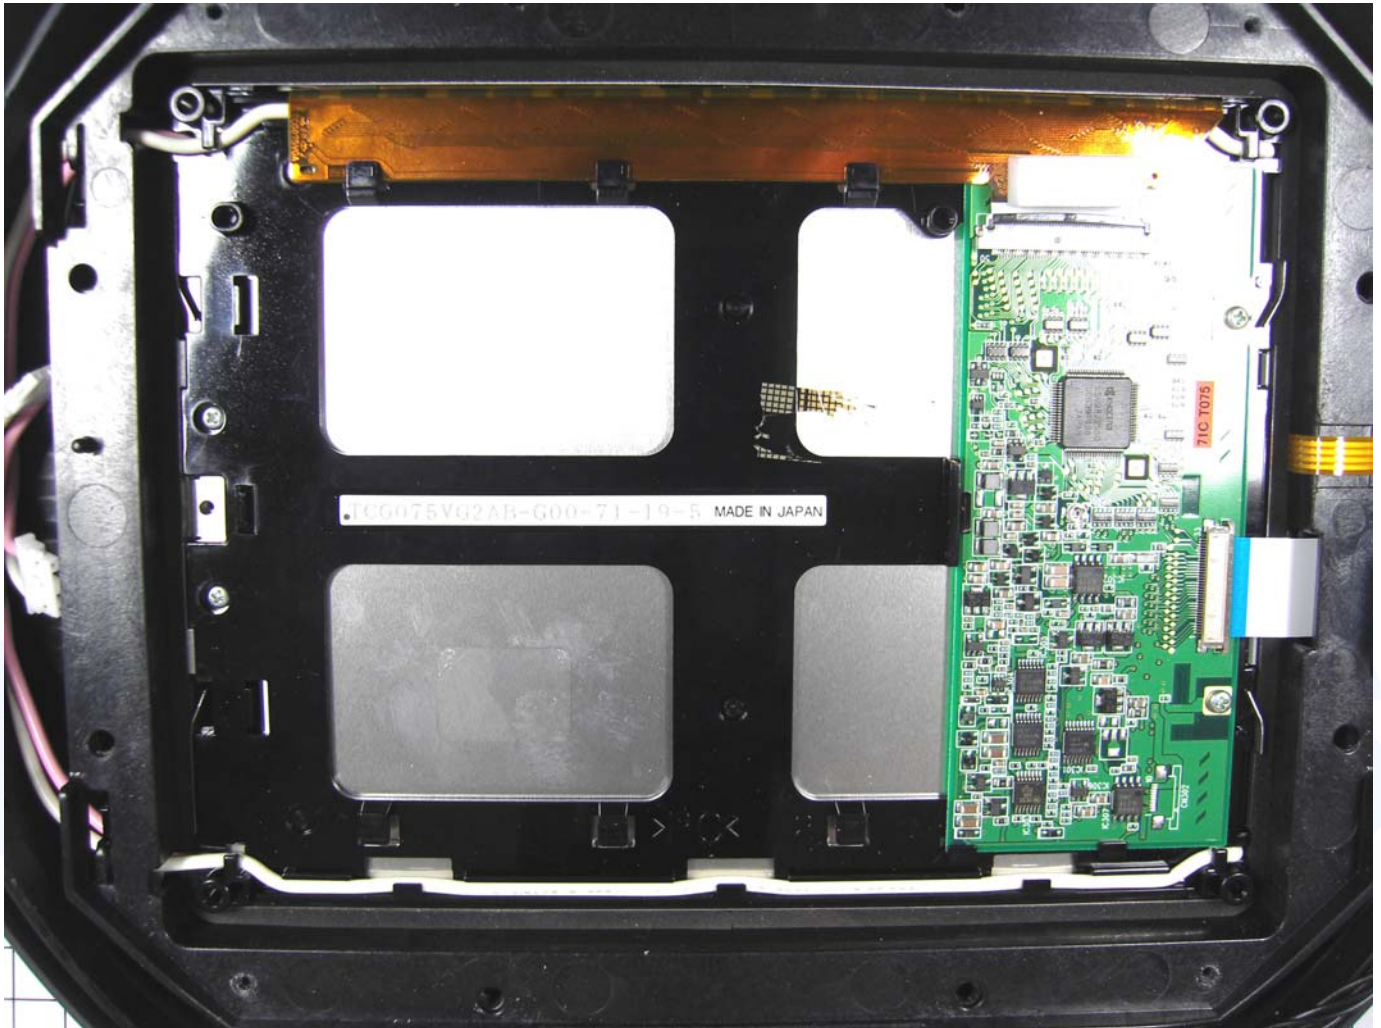

ATTACHMENT A to File No.: T33234

ATTACHMENT A to File No.: T33234

ATTACHMENT A to File No.: T33234

ATTACHMENT A to File No.: T33234

ATTACHMENT A to File No.: T33234

ATTACHMENT A to File No.: T33234

ATTACHMENT A to File No.: T33234

Effective range antenna

ATTACHMENT A to File No.: T33234

Effective range module

ATTACHMENT A to File No.: T33234

WLAN module

ATTACHMENT A to File No.: T33234

ATTACHMENT A to File No.: T33234