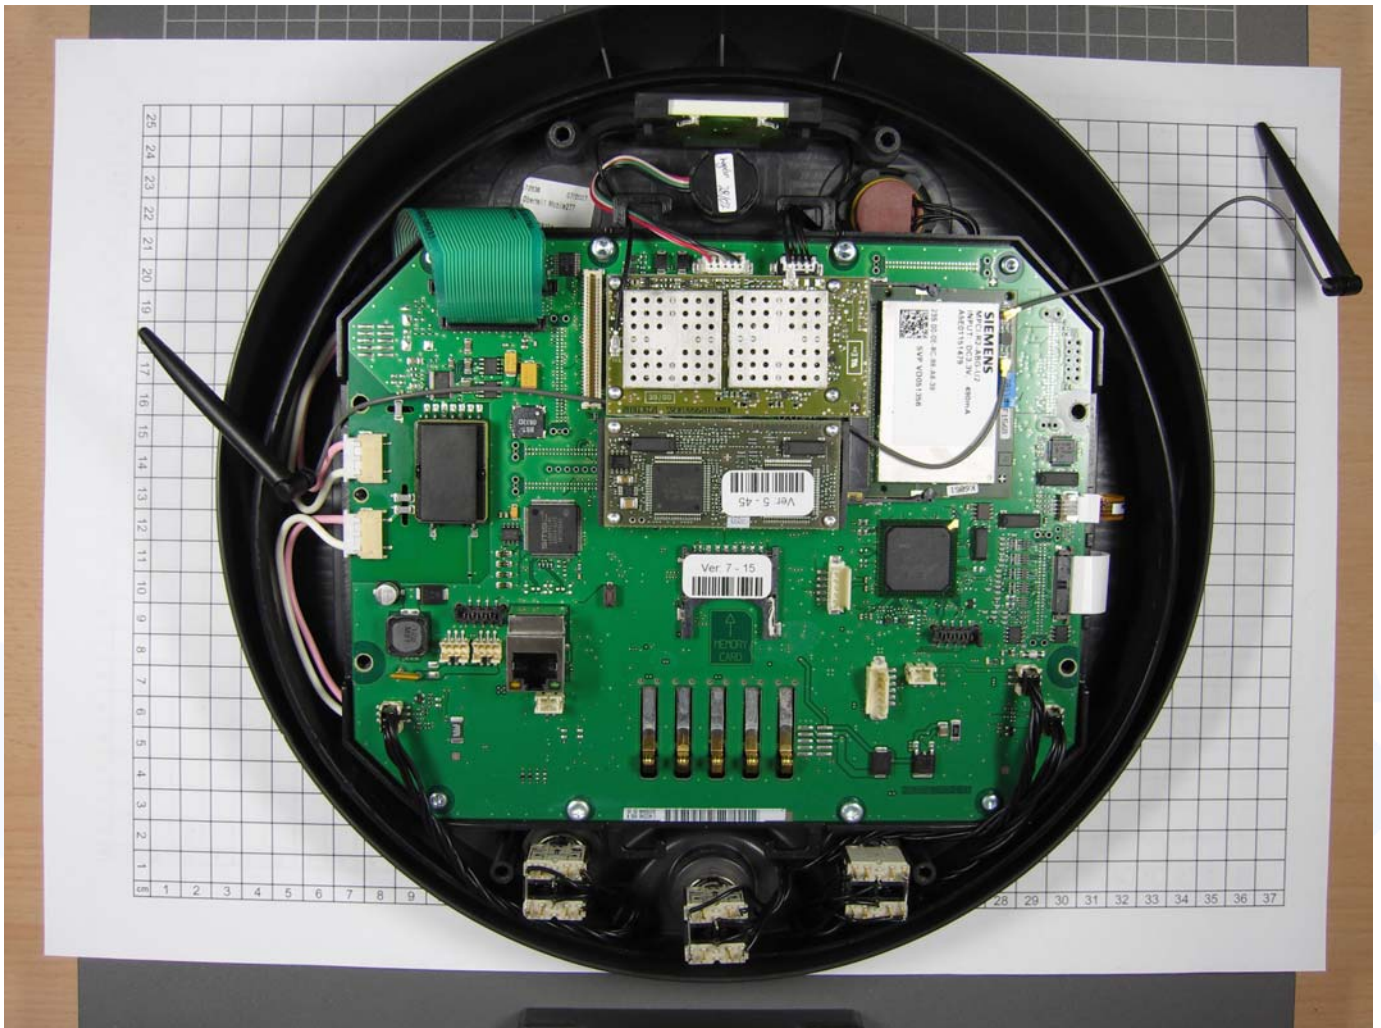

ATTACHMENT A to File No.: T33234

ATTACHMENT A to File No.: T33234

ATTACHMENT A to File No.: T33234

ATTACHMENT A to File No.: T33234

ATTACHMENT A to File No.: T33234

ATTACHMENT A to File No.: T33234

ATTACHMENT A to File No.: T33234

Effective range antenna

ATTACHMENT A to File No.: T33234

Effective range module

ATTACHMENT A to File No.: T33234

WLAN module

ATTACHMENT A to File No.: T33234

ATTACHMENT A to File No.: T33234