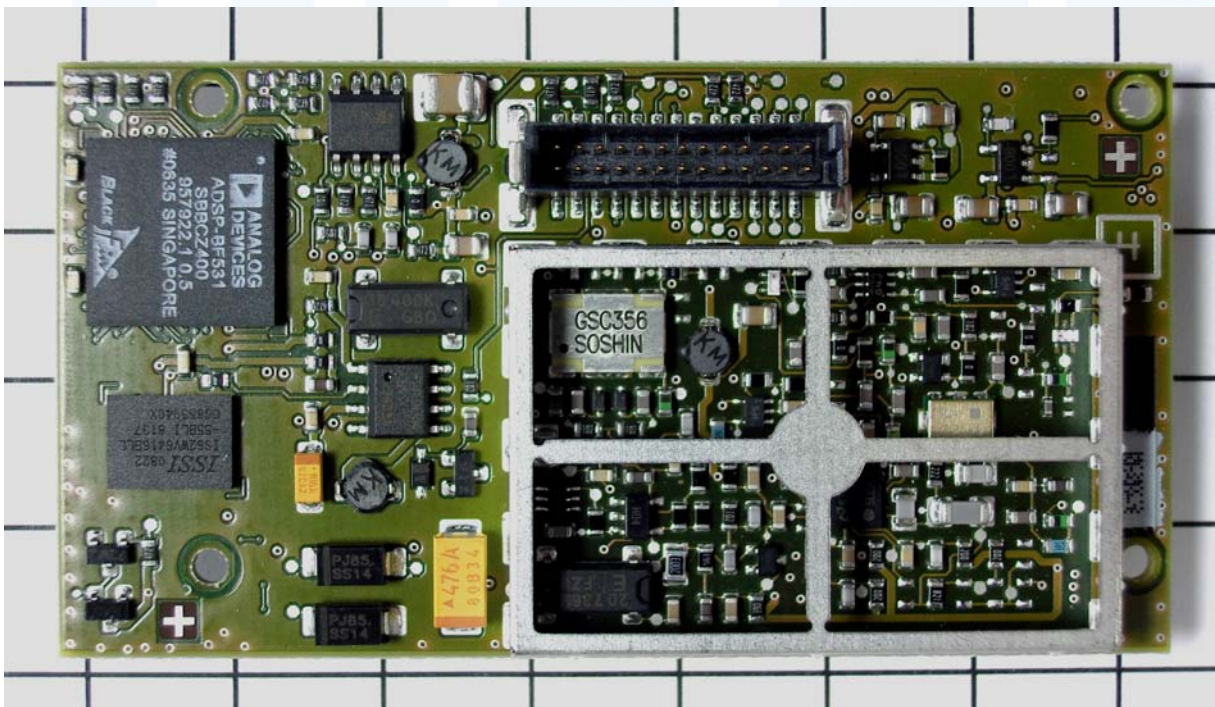

ATTACHMENT A to File No.: T33234

ATTACHMENT A to File No.: T33234

ATTACHMENT A to File No.: T33234

ATTACHMENT A to File No.: T33234

ATTACHMENT A to File No.: T33234

ATTACHMENT A to File No.: T33234

ATTACHMENT A to File No.: T33234

Effective range antenna

ATTACHMENT A to File No.: T33234

Effective range module

ATTACHMENT A to File No.: T33234

WLAN module

ATTACHMENT A to File No.: T33234

ATTACHMENT A to File No.: T33234