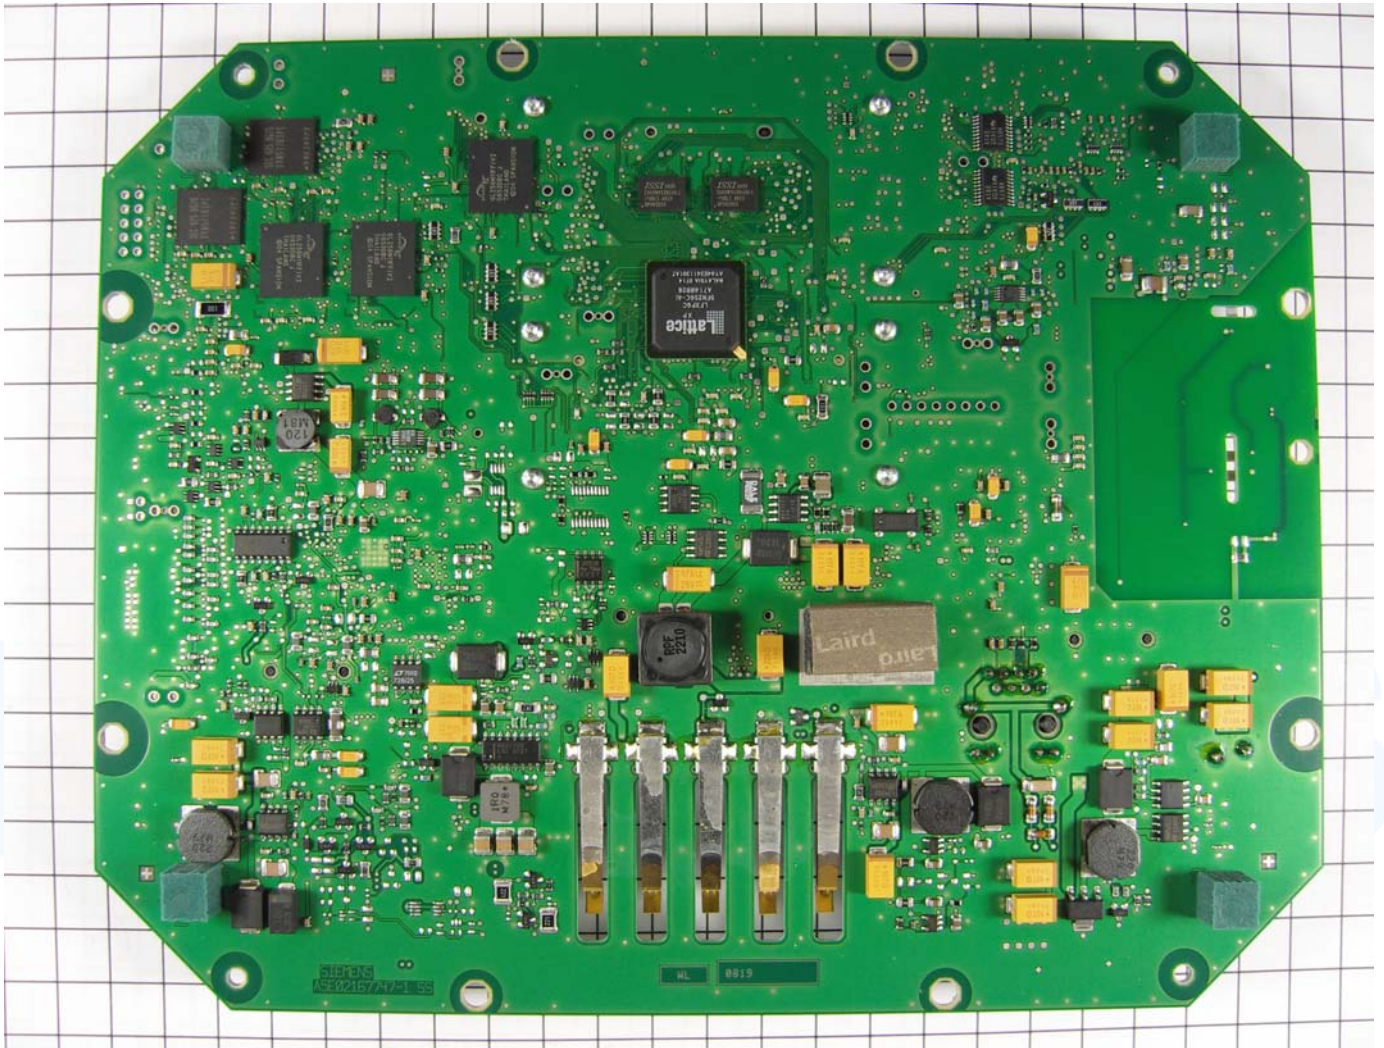

ATTACHMENT A to File No.: T33234

ATTACHMENT A to File No.: T33234

ATTACHMENT A to File No.: T33234

ATTACHMENT A to File No.: T33234

ATTACHMENT A to File No.: T33234

ATTACHMENT A to File No.: T33234

ATTACHMENT A to File No.: T33234

Effective range antenna

ATTACHMENT A to File No.: T33234

Effective range module

ATTACHMENT A to File No.: T33234

WLAN module

ATTACHMENT A to File No.: T33234

ATTACHMENT A to File No.: T33234