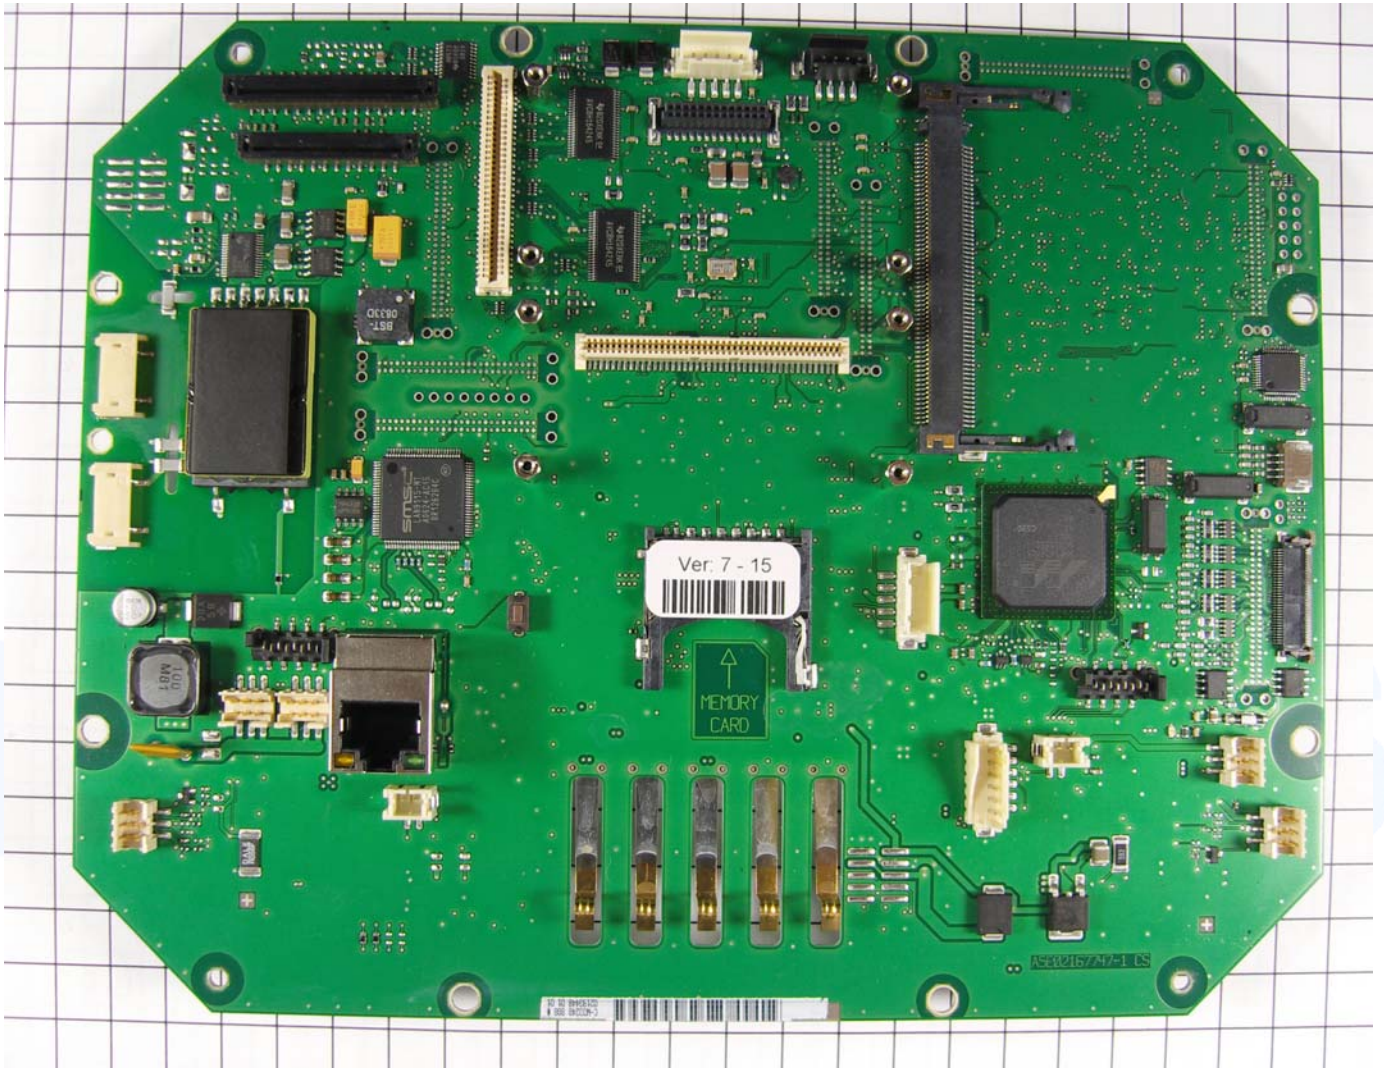

ATTACHMENT A to File No.: T33234

ATTACHMENT A to File No.: T33234

ATTACHMENT A to File No.: T33234

ATTACHMENT A to File No.: T33234

ATTACHMENT A to File No.: T33234

ATTACHMENT A to File No.: T33234

ATTACHMENT A to File No.: T33234

Effective range antenna

ATTACHMENT A to File No.: T33234

Effective range module

ATTACHMENT A to File No.: T33234

WLAN module

ATTACHMENT A to File No.: T33234

ATTACHMENT A to File No.: T33234