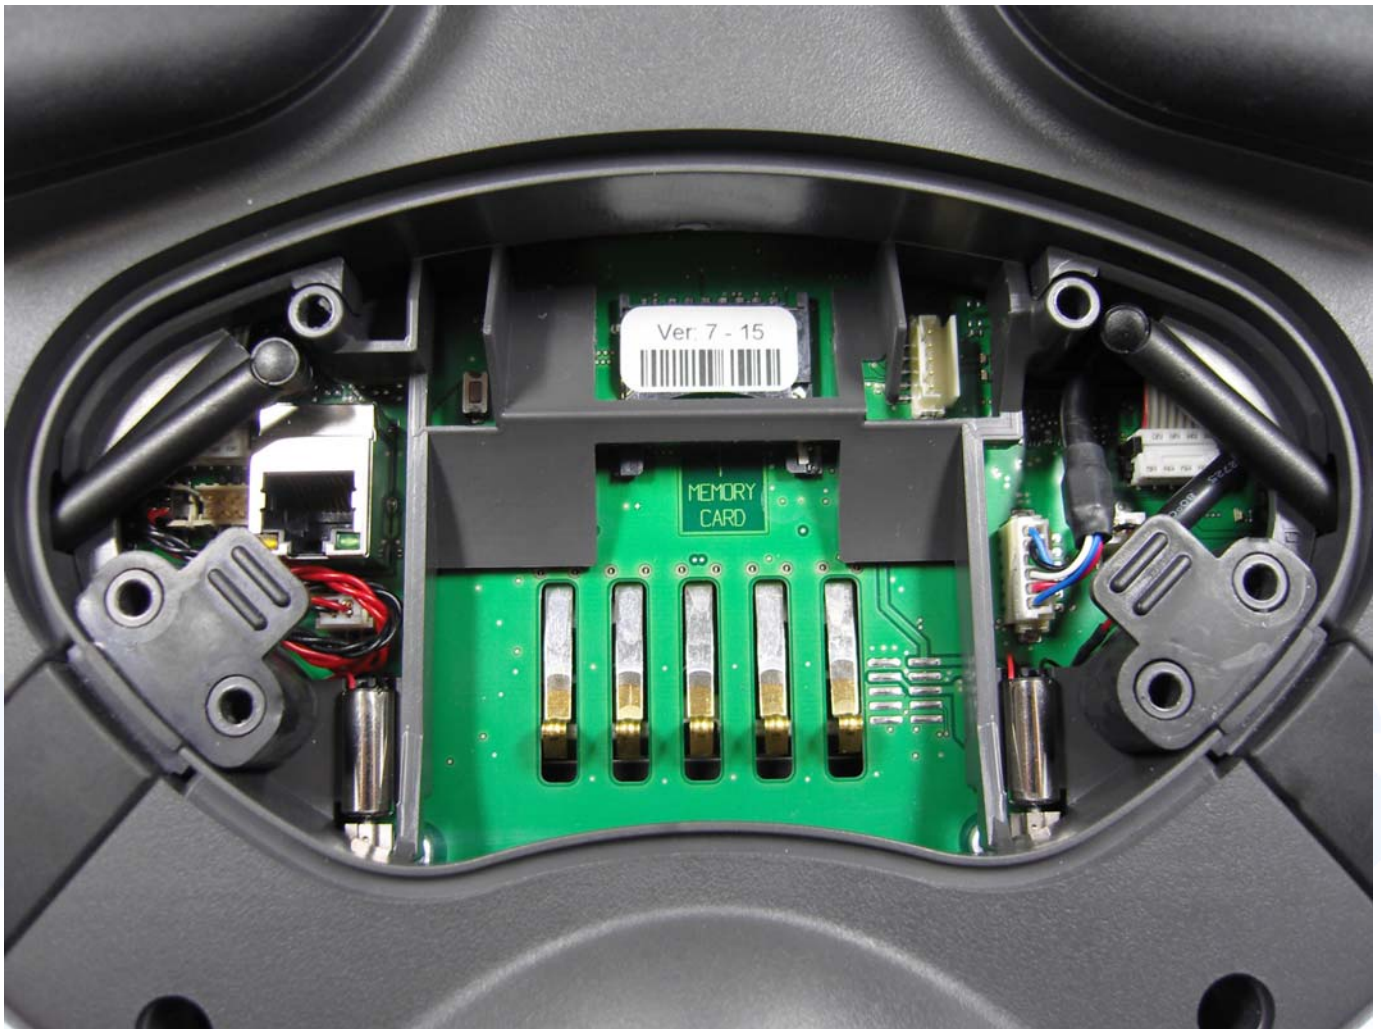

ATTACHMENT A to File No.: T33234

Internal views: