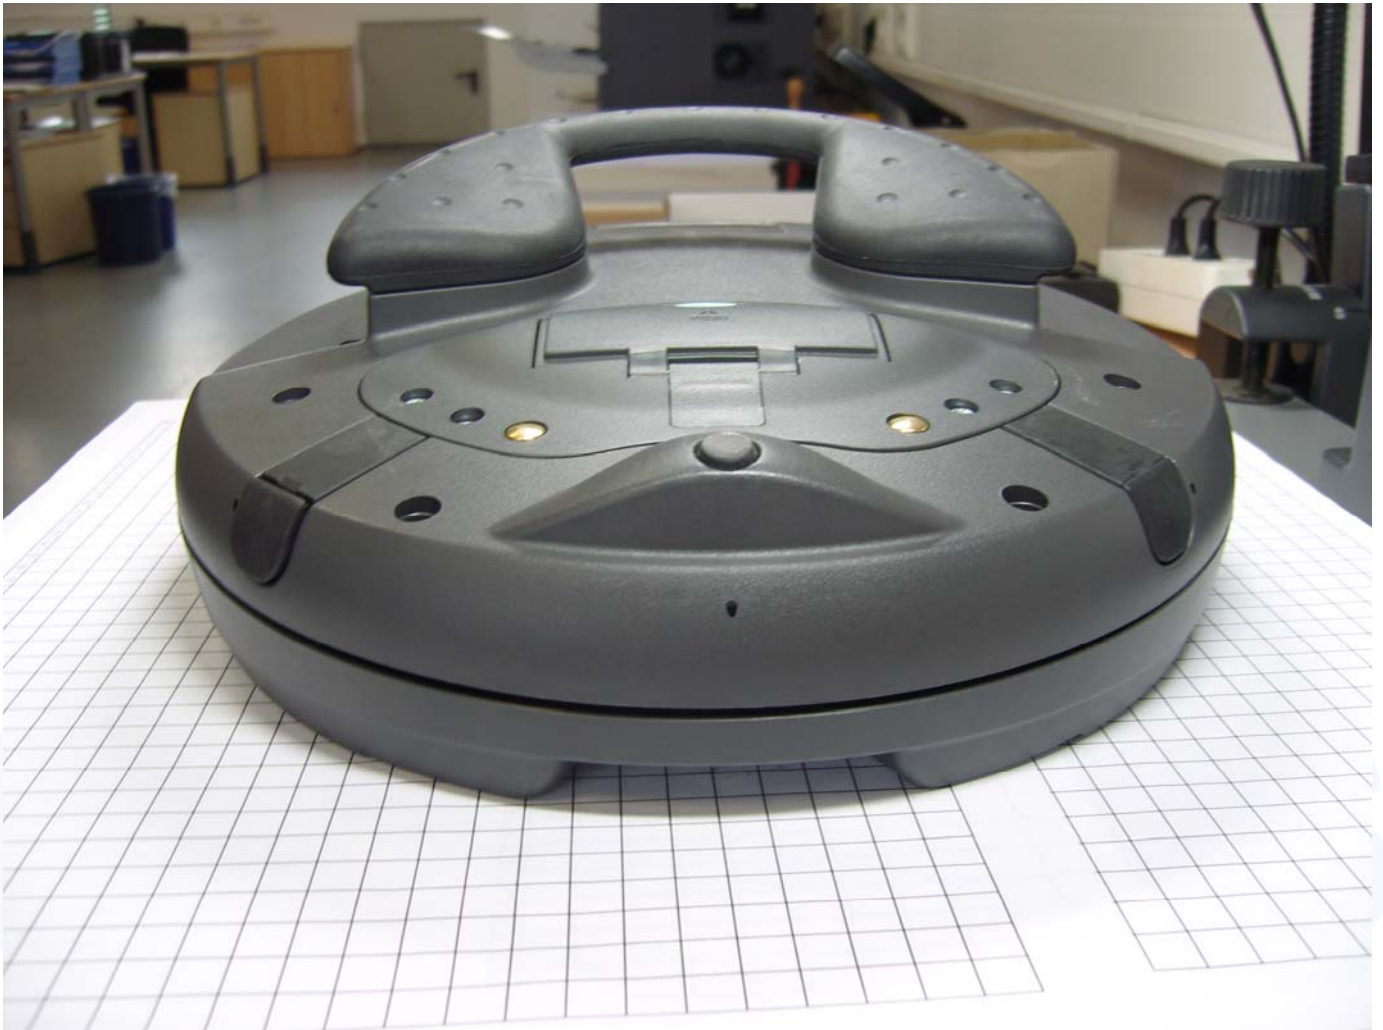

ATTACHMENT A to File No.: T33234