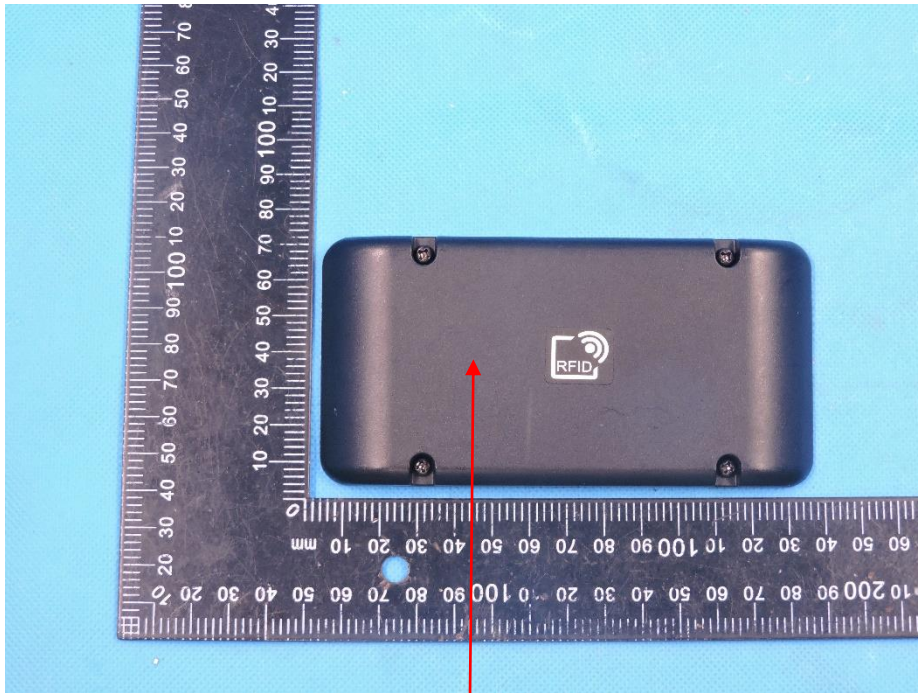

FCC&IC Label

W:15mm

PMN: SIMATIC IPC MD-34A-HF RFID Reader
HVIN: SIMATIC IPC MD-34A-HF RFID Reader
IC: 267BA-MD34AHF
FCC ID: U9A-MD-34AHF

L:30mm

Note:The label is silk-screen on the sample