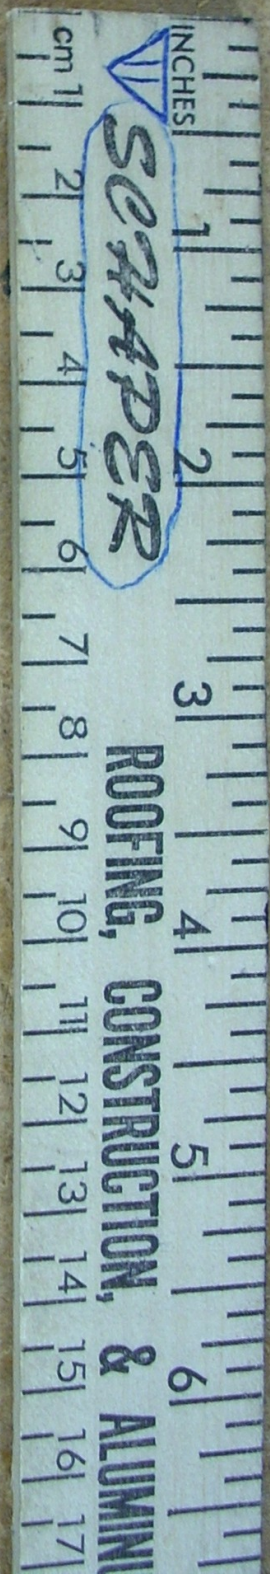

COUPLER PHOTOS

MODEL

ILEVO

IFC1

Sample # BPL GLOBAL
Box # N/A
Location AUG. 23,07

OR CUE 7 CM