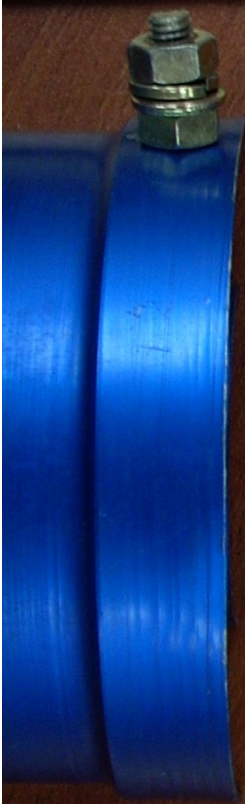

COUPLER PHOTOS

MODEL

ARTECHE

OVERCAP S-17

432
ROOFING, CONSTRUCTION, & ALUMINUM (352) 567-8580 (81)

SEMPER
ROOFING, CONSTRUCTION, & ALUMINUM
8 (352) 5
21 20 19 18 17 16 15 14 13 12 11 10 9 8 7 6 5 4 3 2 1