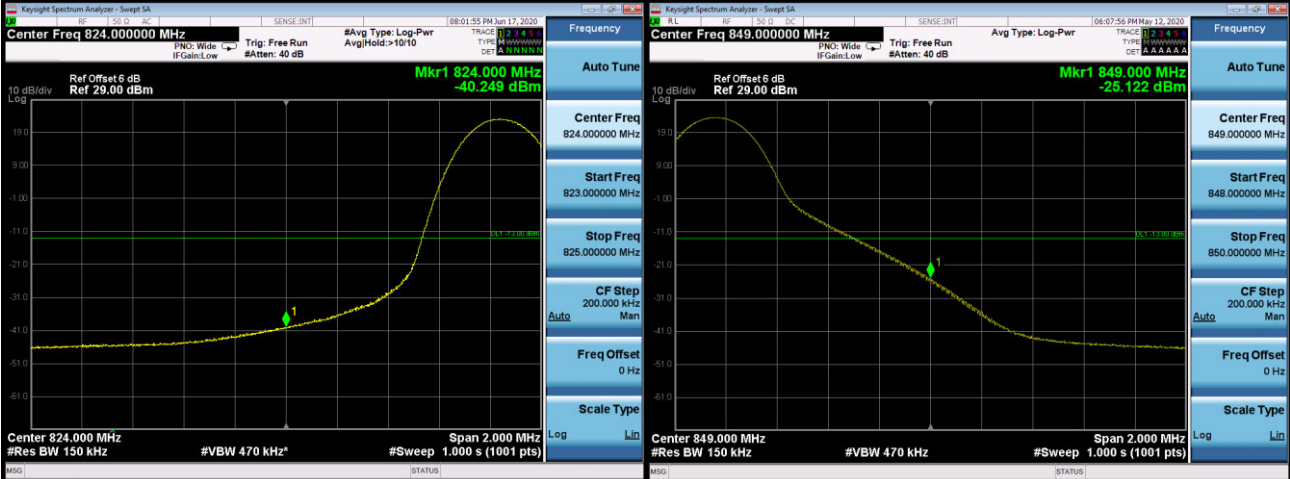

LTE Band 26_15M

1RB0

1RB74

Channel

26865

Channel

26965