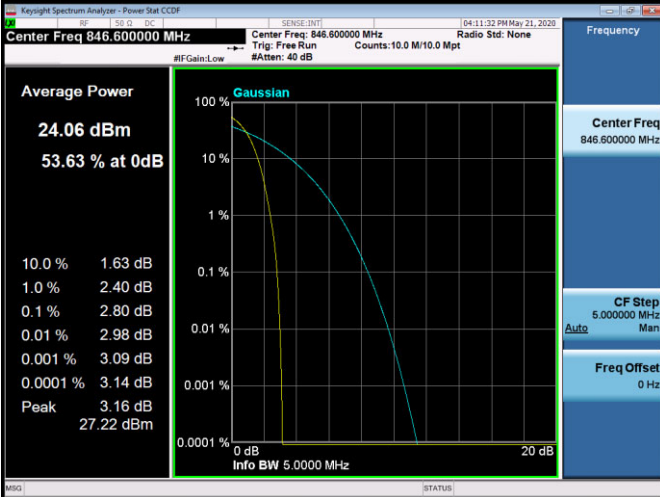

APPENDIX H - PEAK TO AVERAGE RATIO

WCDMA Band V_WCDMA Spectrum Plot

4132

4182

4233

LTE Band 5 Spectrum Plot_1.4M

LTE Band 5 Spectrum Plot_3M

QPSK-20415