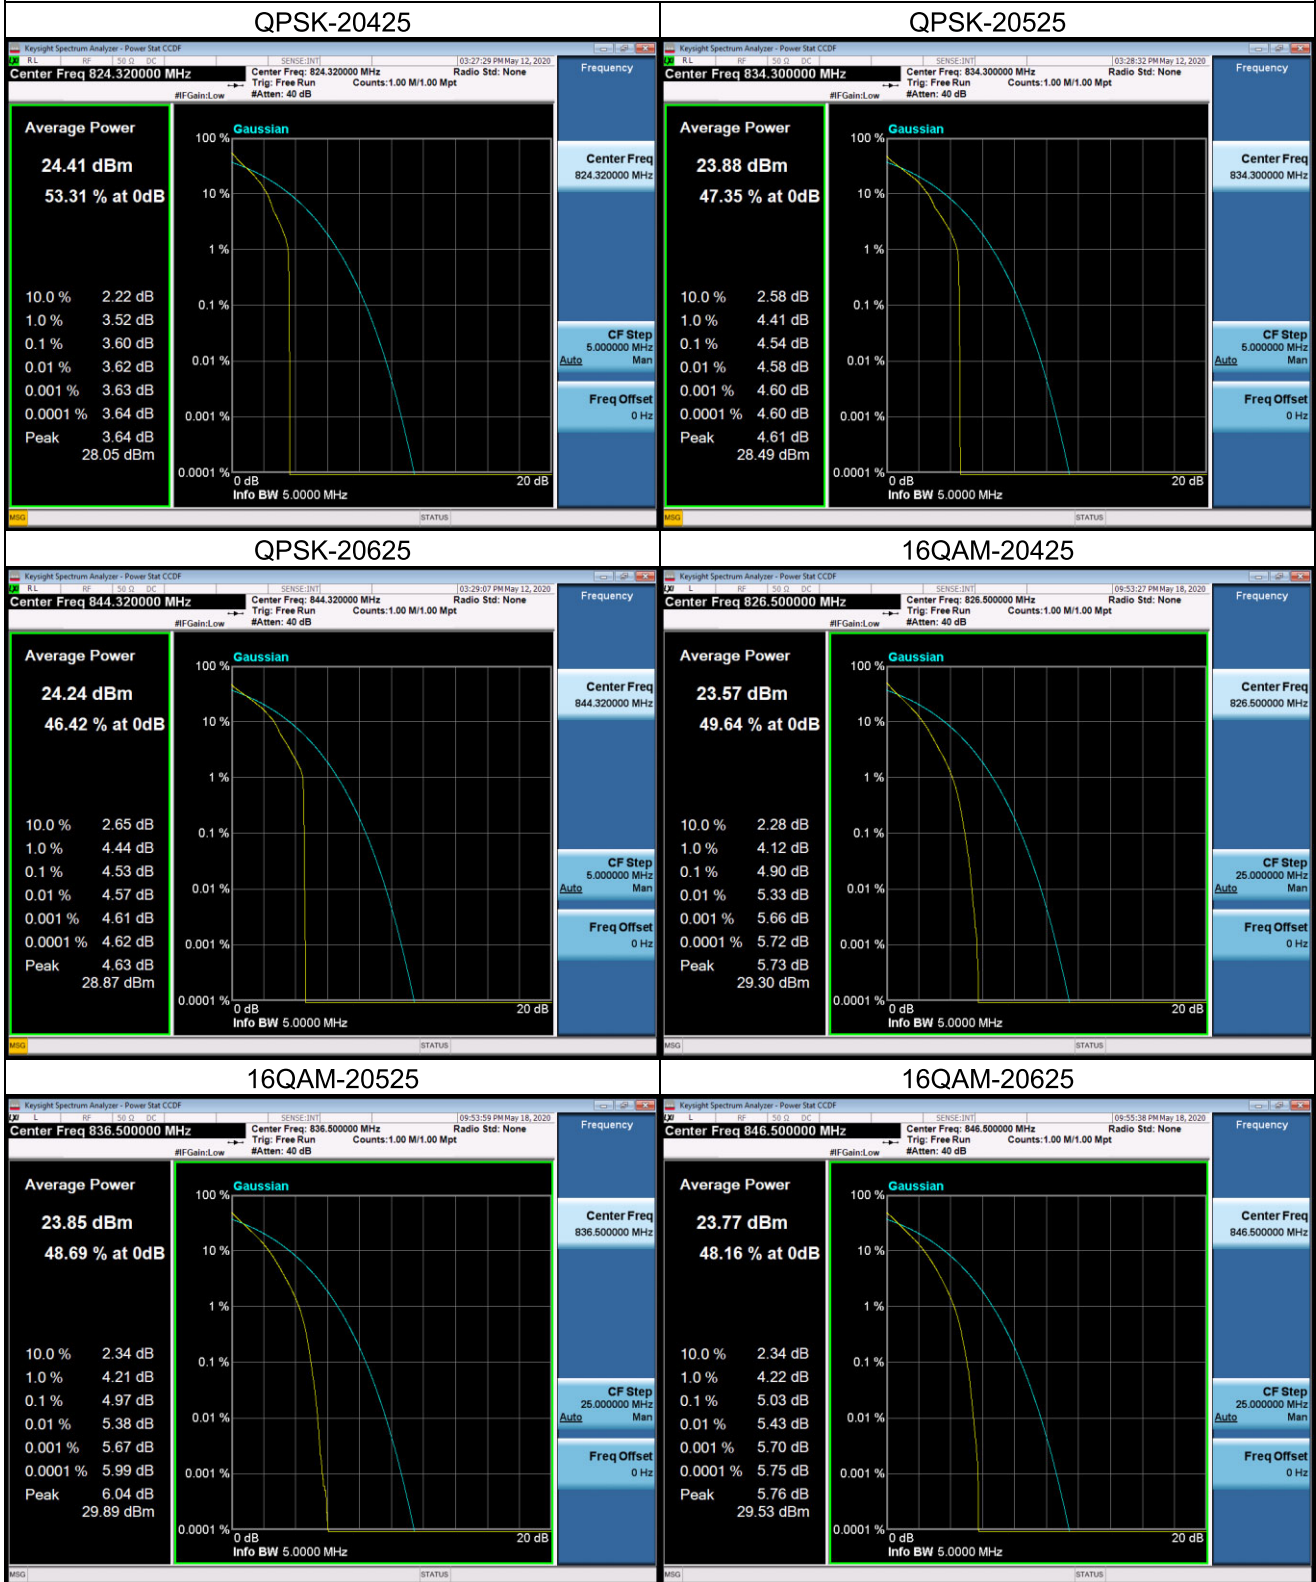

APPENDIX H - PEAK TO AVERAGE RATIO

WCDMA Band V_WCDMA Spectrum Plot

4132

4182

4233

LTE Band 5 Spectrum Plot_1.4M

LTE Band 5 Spectrum Plot_3M

QPSK-20415

QPSK-20525

QPSK-20635

16QAM-20415

16QAM-20525

16QAM-20635

LTE Band 5 Spectrum Plot_5M

LTE Band 5 Spectrum Plot_10M

QPSK-20450

QPSK-20525

QPSK-20600

16QAM-20450

16QAM-20525

16QAM-20600

LTE Band 26 Spectrum Plot_1.4M

QPSK-26797

QPSK-26915