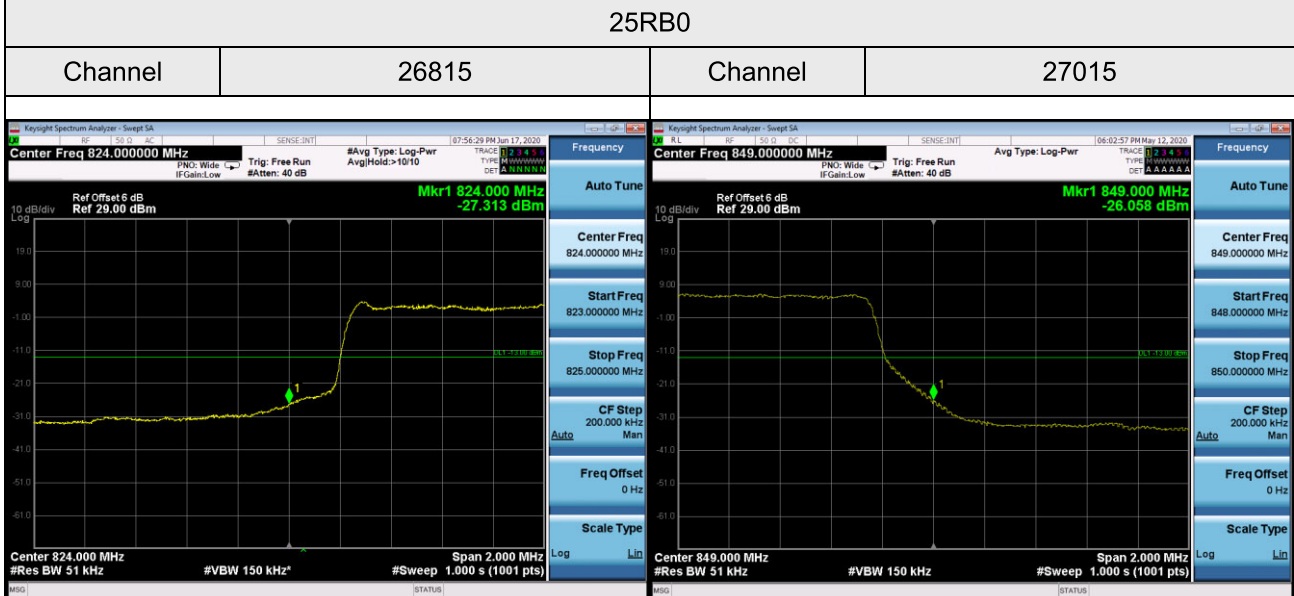

LTE Band 26_3M

1RB0

1RB14

Channel

26805

Channel

27025

15RB0

Channel

26805

Channel

27025

LTE Band 26_15M

1RB0

1RB74

Channel

APPENDIX H - PEAK TO AVERAGE RATIO

WCDMA Band V_WCDMA Spectrum Plot

4132

4182

4233

LTE Band 5 Spectrum Plot_1.4M

LTE Band 5 Spectrum Plot_3M

QPSK-20415