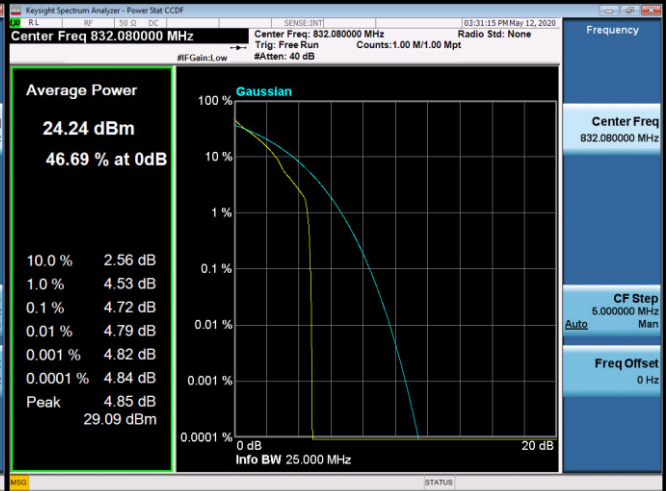

QPSK-20525