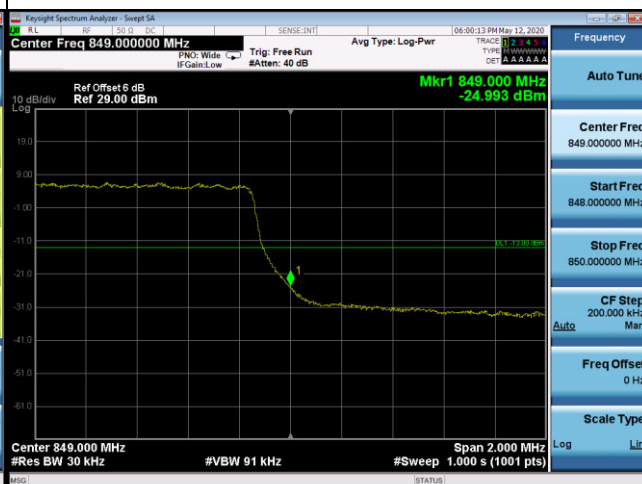

LTE Band 26_3M

1RB0

1RB14

Channel

26805

Channel

27025

15RB0

Channel

26805

Channel

27025

LTE Band 26_15M

1RB0

1RB74

Channel