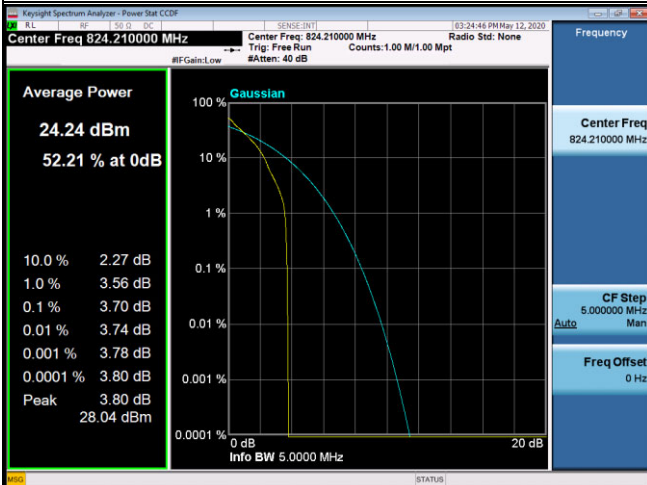

APPENDIX H - PEAK TO AVERAGE RATIO

WCDMA Band V_WCDMA Spectrum Plot

4132

4182

4233

LTE Band 5 Spectrum Plot_1.4M

LTE Band 5 Spectrum Plot_3M

QPSK-20415