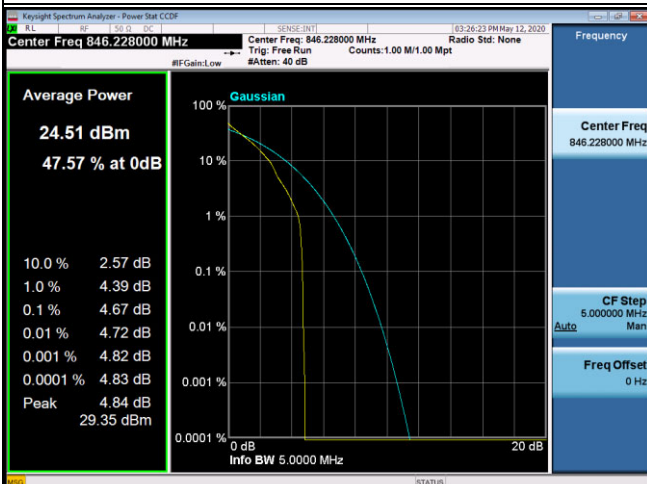

QPSK-20635