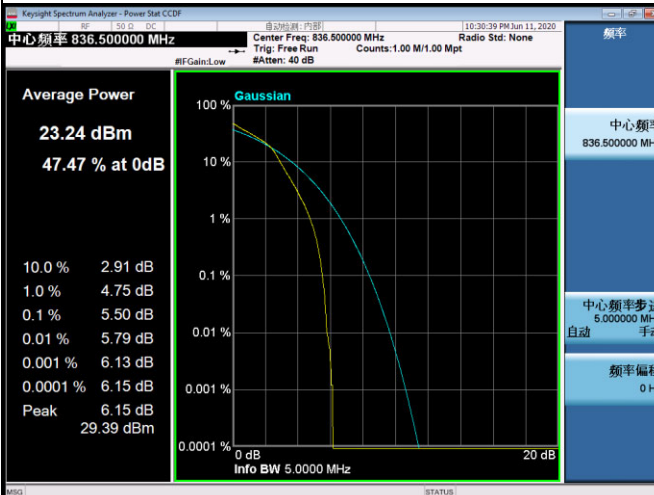

16QAM-26915