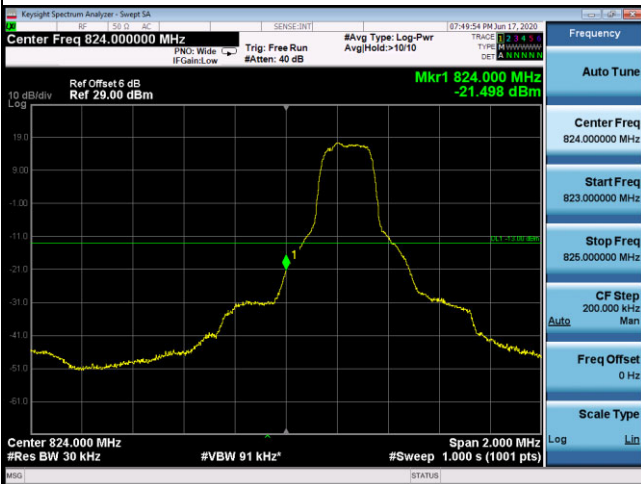

LTE Band 26_3M

1RB0

1RB14

Channel

26805

Channel

27025

15RB0

Channel

26805

Channel

27025

LTE Band 26_15M

1RB0

1RB74

Channel