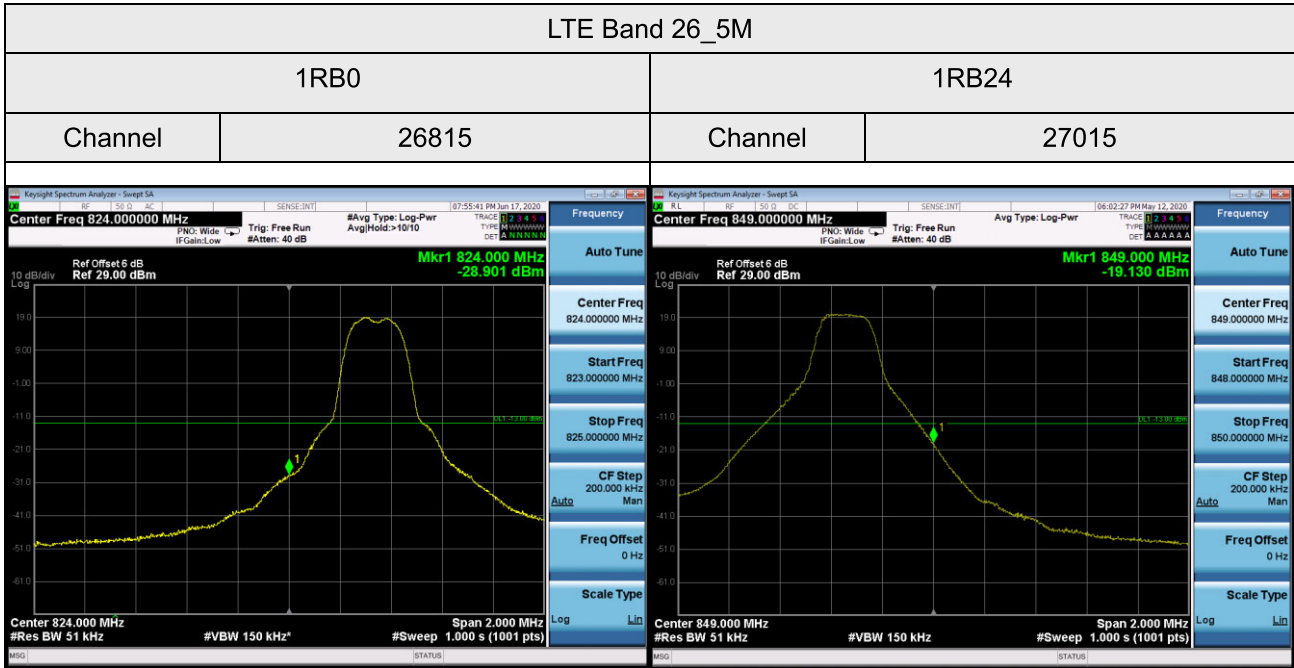

LTE Band 26_3M

1RB0

1RB14

Channel

26805

Channel

27025

15RB0

Channel

26805

Channel

27025

LTE Band 26_15M

1RB0

1RB74

Channel