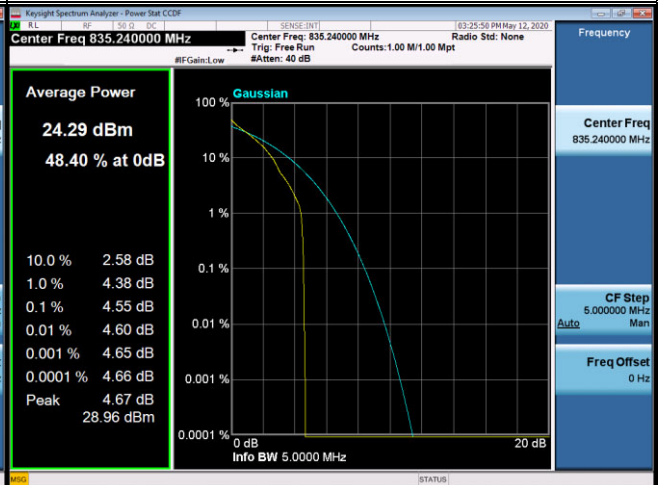

QPSK-20525