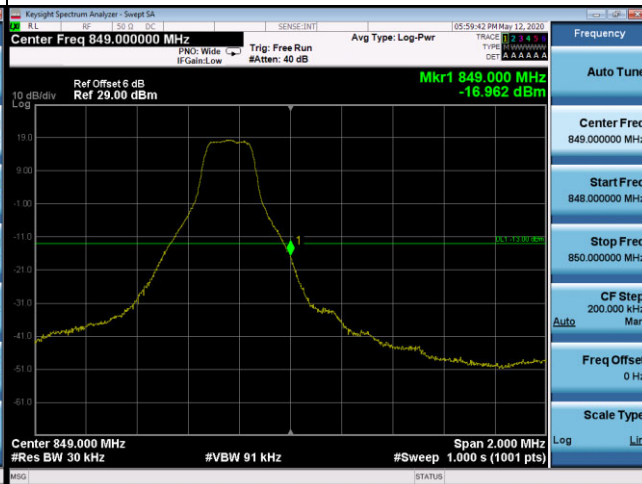

LTE Band 26_3M

1RB0

1RB14

Channel

26805

Channel

27025

15RB0

Channel

26805

Channel

27025

LTE Band 26_15M

1RB0

1RB74

Channel