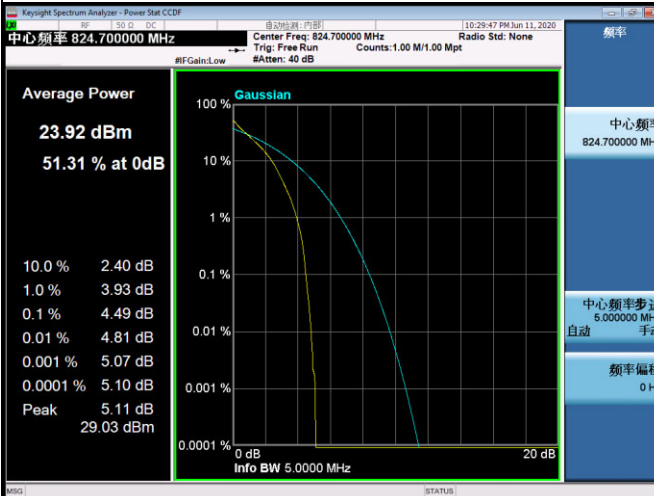

APPENDIX H - PEAK TO AVERAGE RATIO

WCDMA Band V_WCDMA Spectrum Plot

4132

4182

4233

LTE Band 5 Spectrum Plot_1.4M

LTE Band 5 Spectrum Plot_3M

QPSK-20415

QPSK-20525

QPSK-20600

16QAM-20450

16QAM-20525

16QAM-20600

LTE Band 26 Spectrum Plot_1.4M

QPSK-26797

QPSK-26915