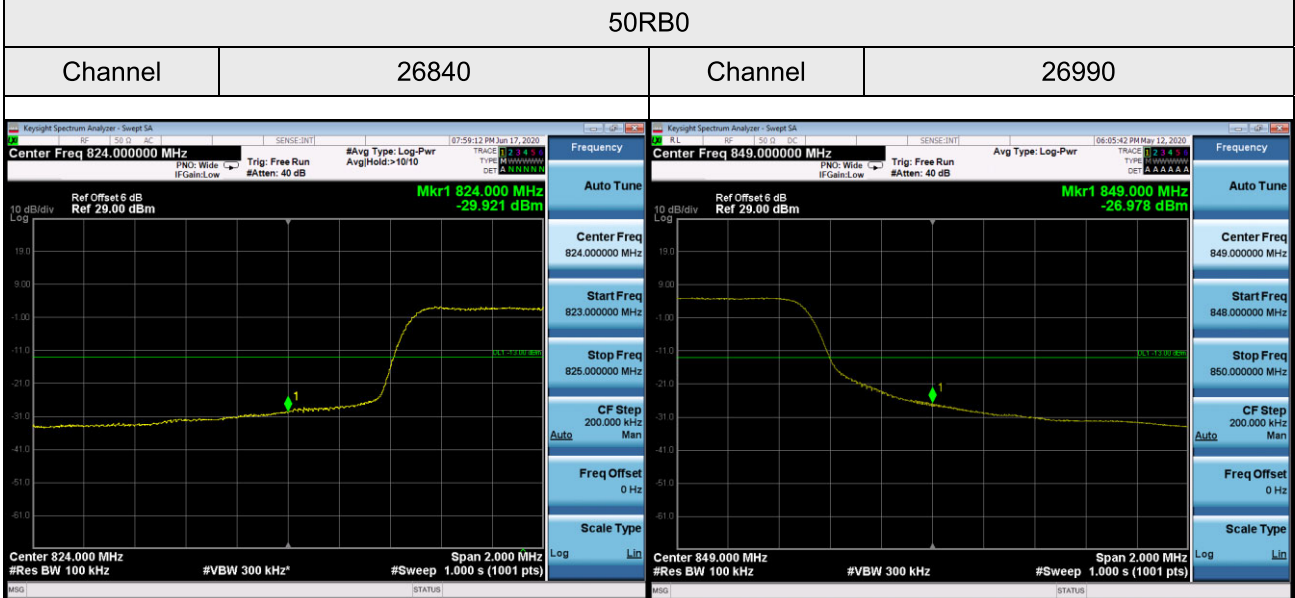

LTE Band 26_3M

1RB0

1RB14

Channel

26805

Channel

27025

15RB0

Channel

26805

Channel

27025

LTE Band 26_15M

1RB0

1RB74

Channel

APPENDIX H - PEAK TO AVERAGE RATIO

WCDMA Band V_WCDMA Spectrum Plot

4132

4182

4233

LTE Band 5 Spectrum Plot_1.4M

LTE Band 5 Spectrum Plot_3M

QPSK-20415