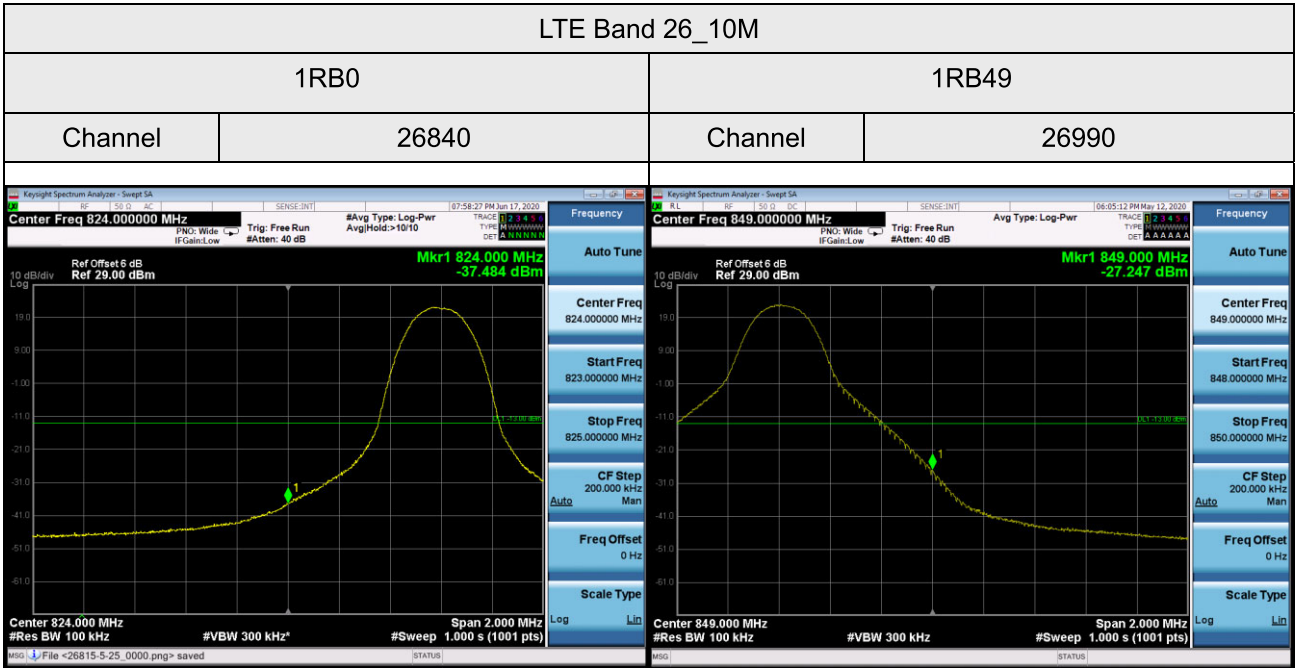

Channel

26805

Channel

27025

LTE Band 26_15M

1RB0

1RB74

Channel

APPENDIX H - PEAK TO AVERAGE RATIO

WCDMA Band V_WCDMA Spectrum Plot

4132

4182

4233

LTE Band 5 Spectrum Plot_1.4M

LTE Band 5 Spectrum Plot_3M

QPSK-20415