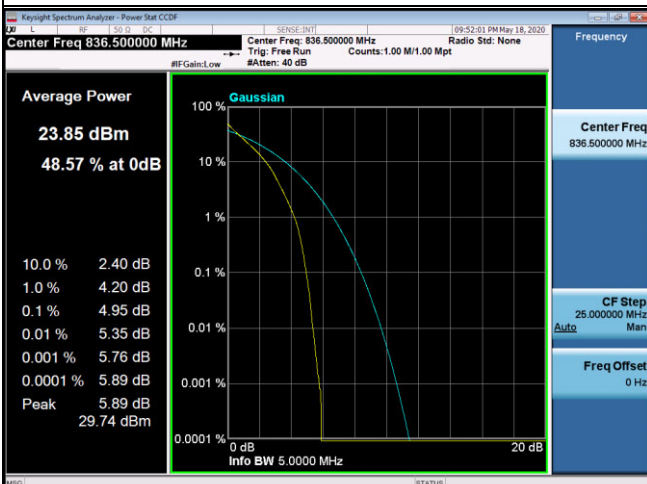

16QAM-20525