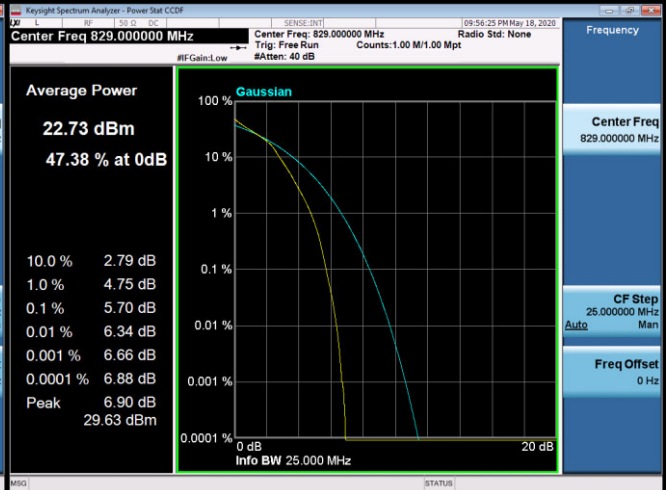

16QAM-20450