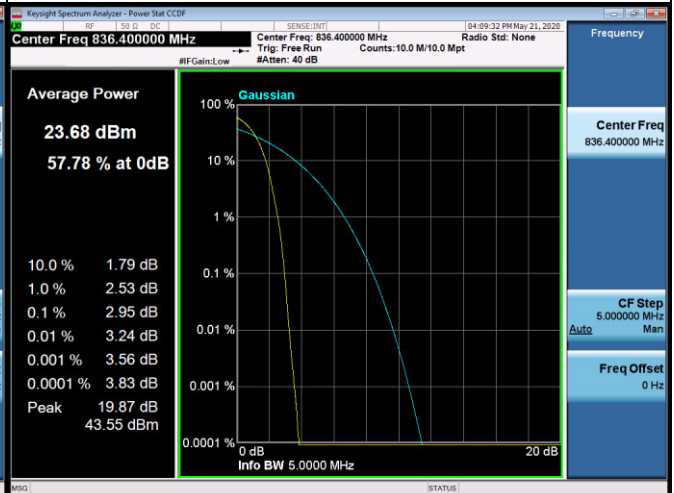

APPENDIX H - PEAK TO AVERAGE RATIO

WCDMA Band V_WCDMA Spectrum Plot

4132

4182

4233

LTE Band 5 Spectrum Plot_1.4M

LTE Band 5 Spectrum Plot_3M

QPSK-20415