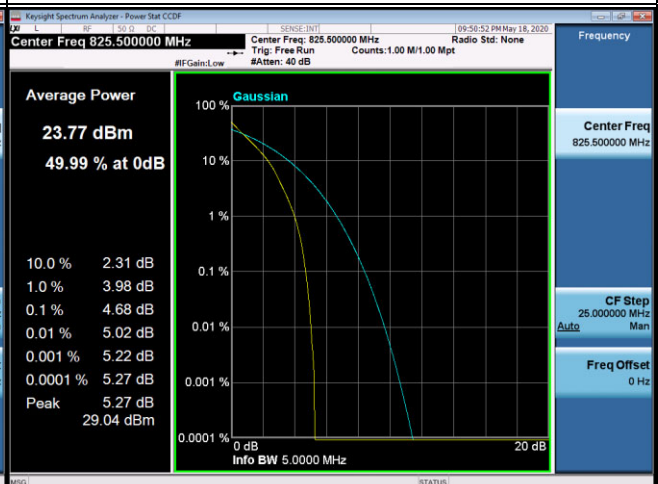

16QAM-20415