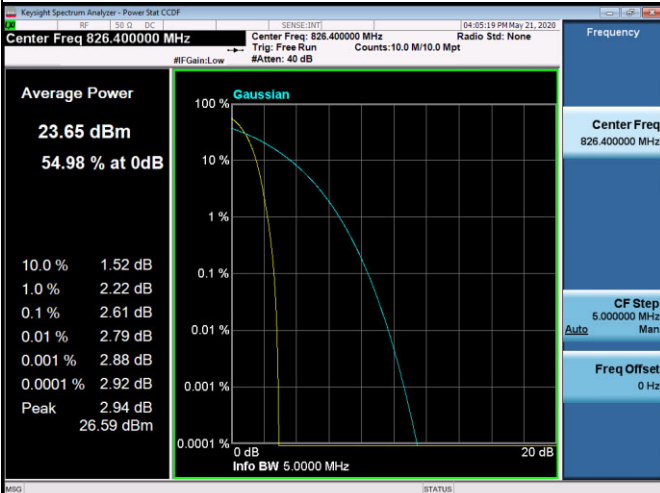

APPENDIX H - PEAK TO AVERAGE RATIO

WCDMA Band V_WCDMA Spectrum Plot

4132

4182

4233

LTE Band 5 Spectrum Plot_1.4M

LTE Band 5 Spectrum Plot_3M

QPSK-20415