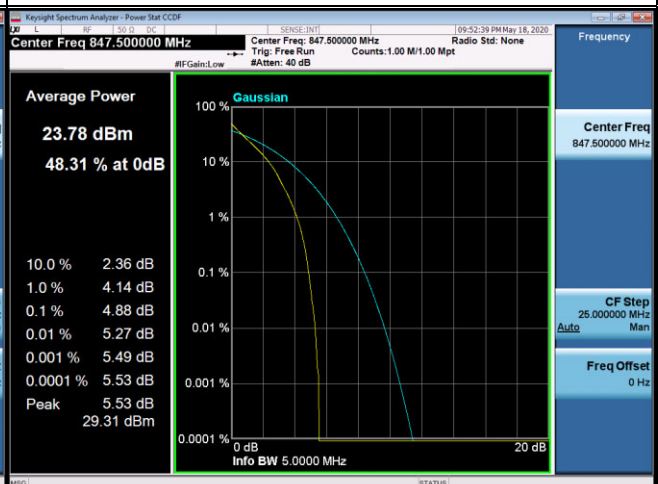

16QAM-20635