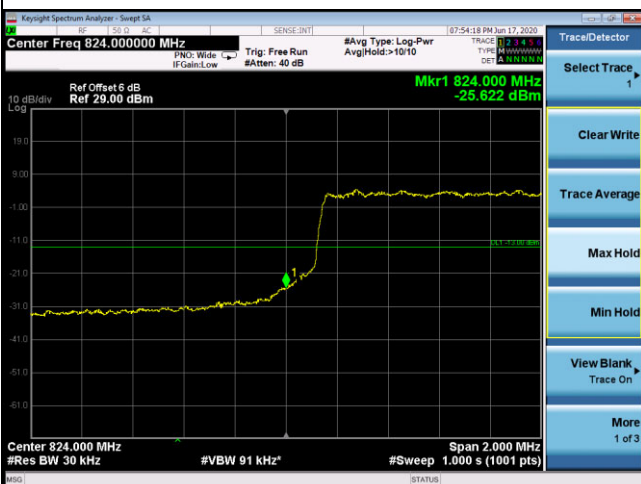

LTE Band 26_3M

1RB0

1RB14

Channel

26805

Channel

27025

15RB0

Channel

26805

Channel

27025

LTE Band 26_15M

1RB0

1RB74

Channel