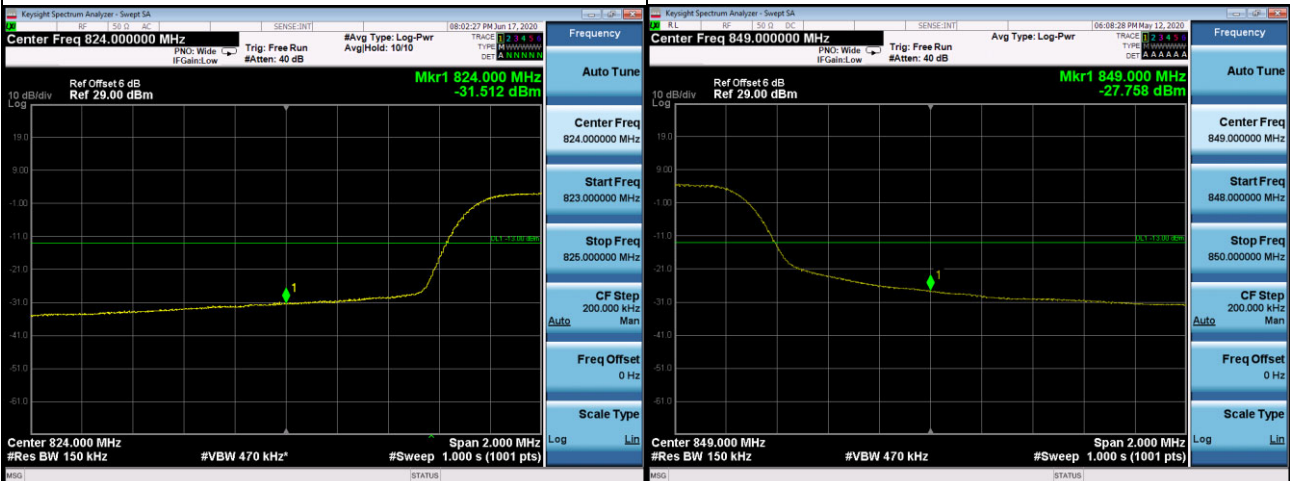

APPENDIX H - PEAK TO AVERAGE RATIO

WCDMA Band V_WCDMA Spectrum Plot

4132

4182

4233

LTE Band 5 Spectrum Plot_1.4M

LTE Band 5 Spectrum Plot_3M

QPSK-20415