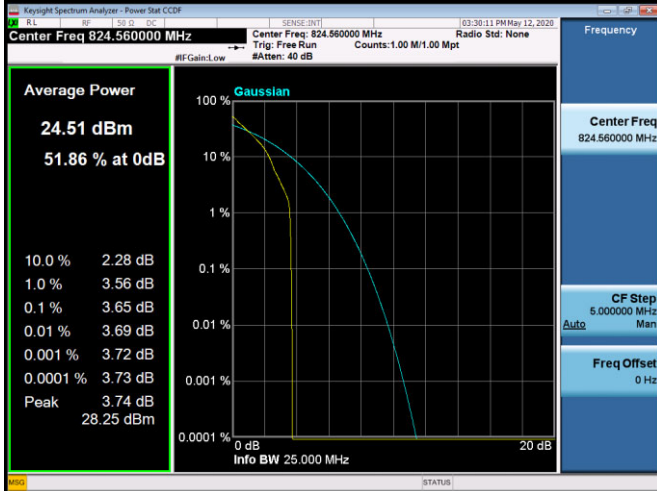

LTE Band 5 Spectrum Plot_10M

QPSK-20450