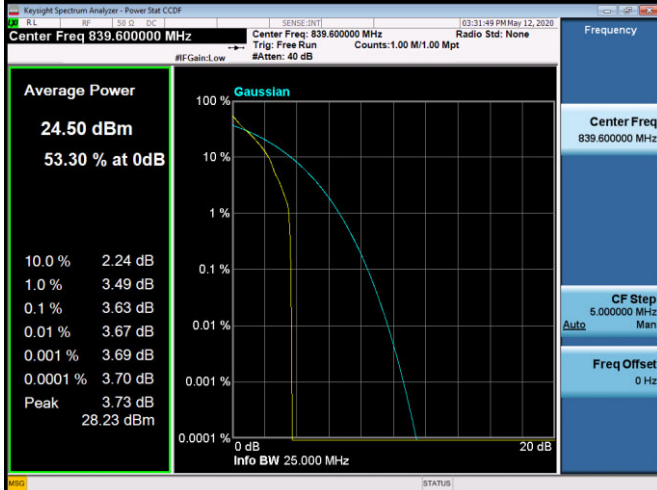

QPSK-20600