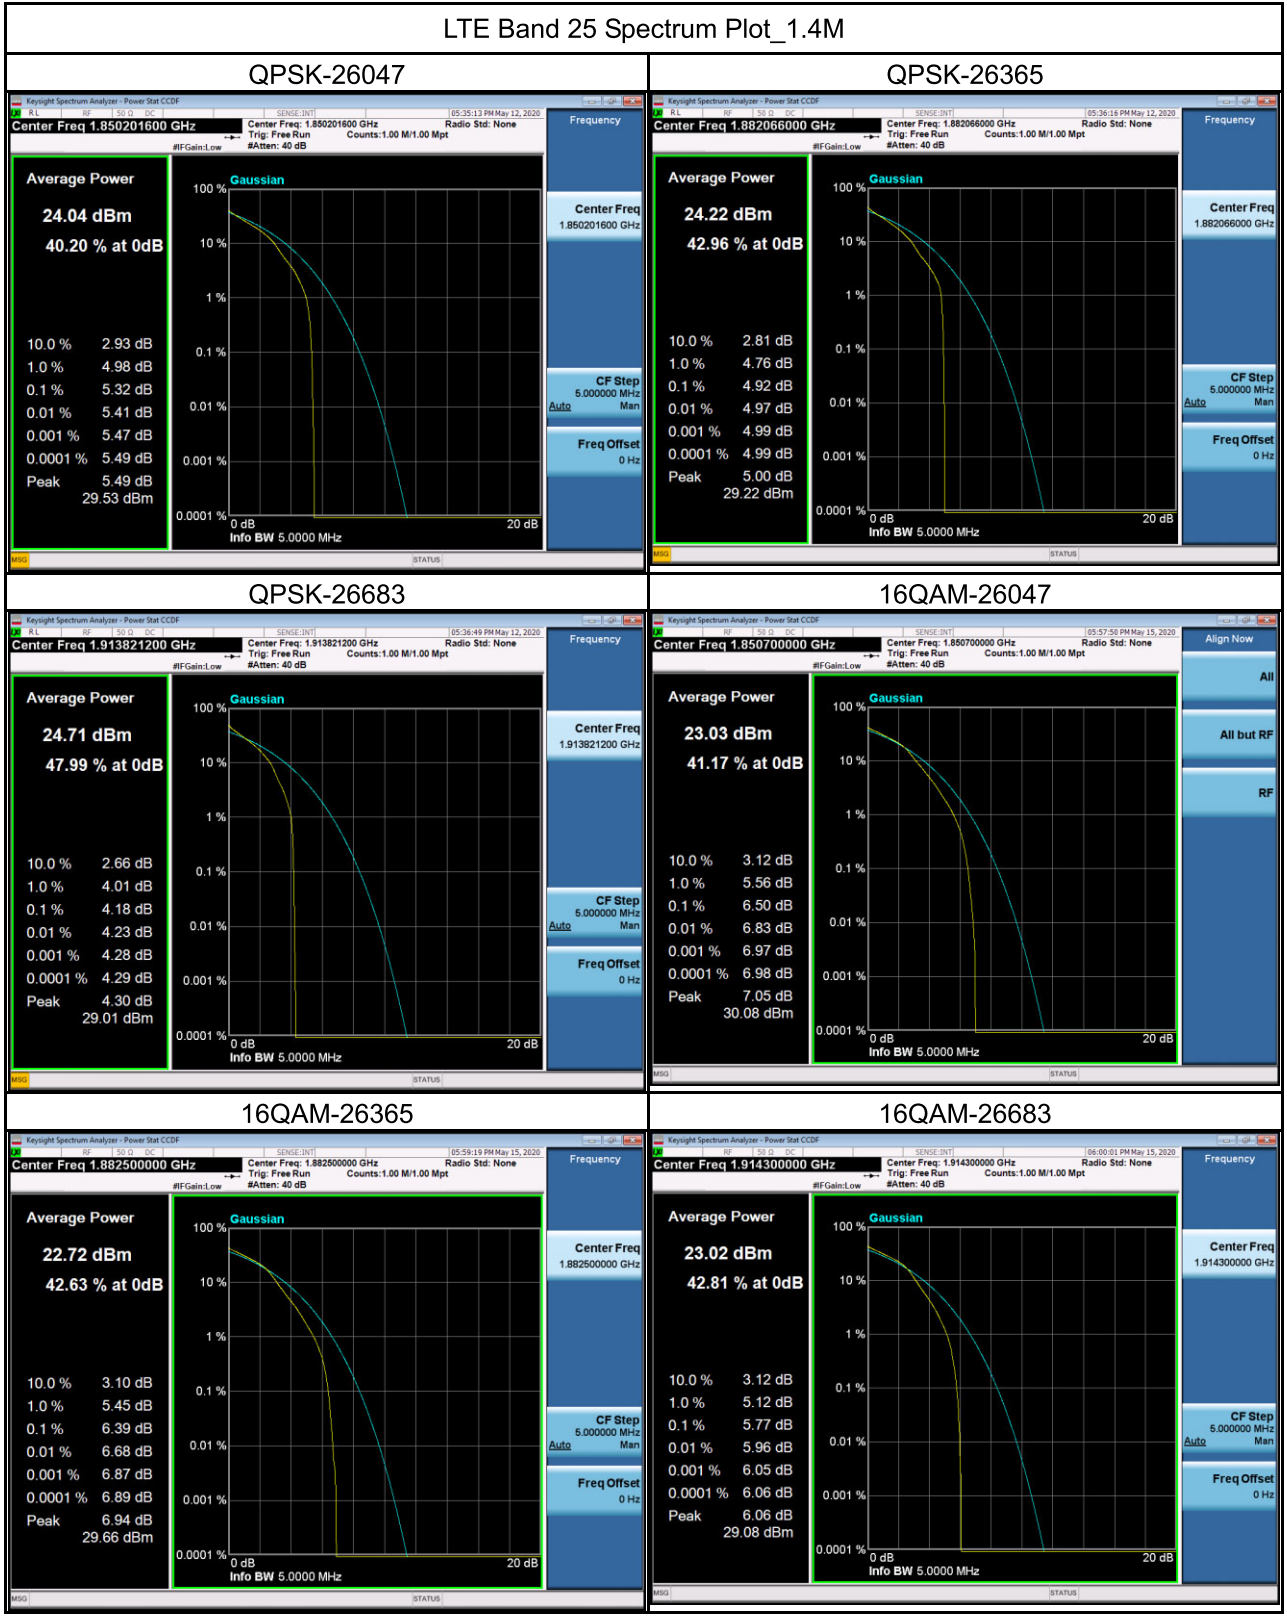

LTE Band 2 Spectrum Plot_1.4M

LTE Band 2 Spectrum Plot_3M

LTE Band 2 Spectrum Plot_5M

LTE Band 2 Spectrum Plot_10M

LTE Band 2 Spectrum Plot_15M

LTE Band 2 Spectrum Plot_20M

LTE Band 25 Spectrum Plot_1.4M

LTE Band 25 Spectrum Plot_3M

LTE Band 25 Spectrum Plot_5M

LTE Band 25 Spectrum Plot_10M