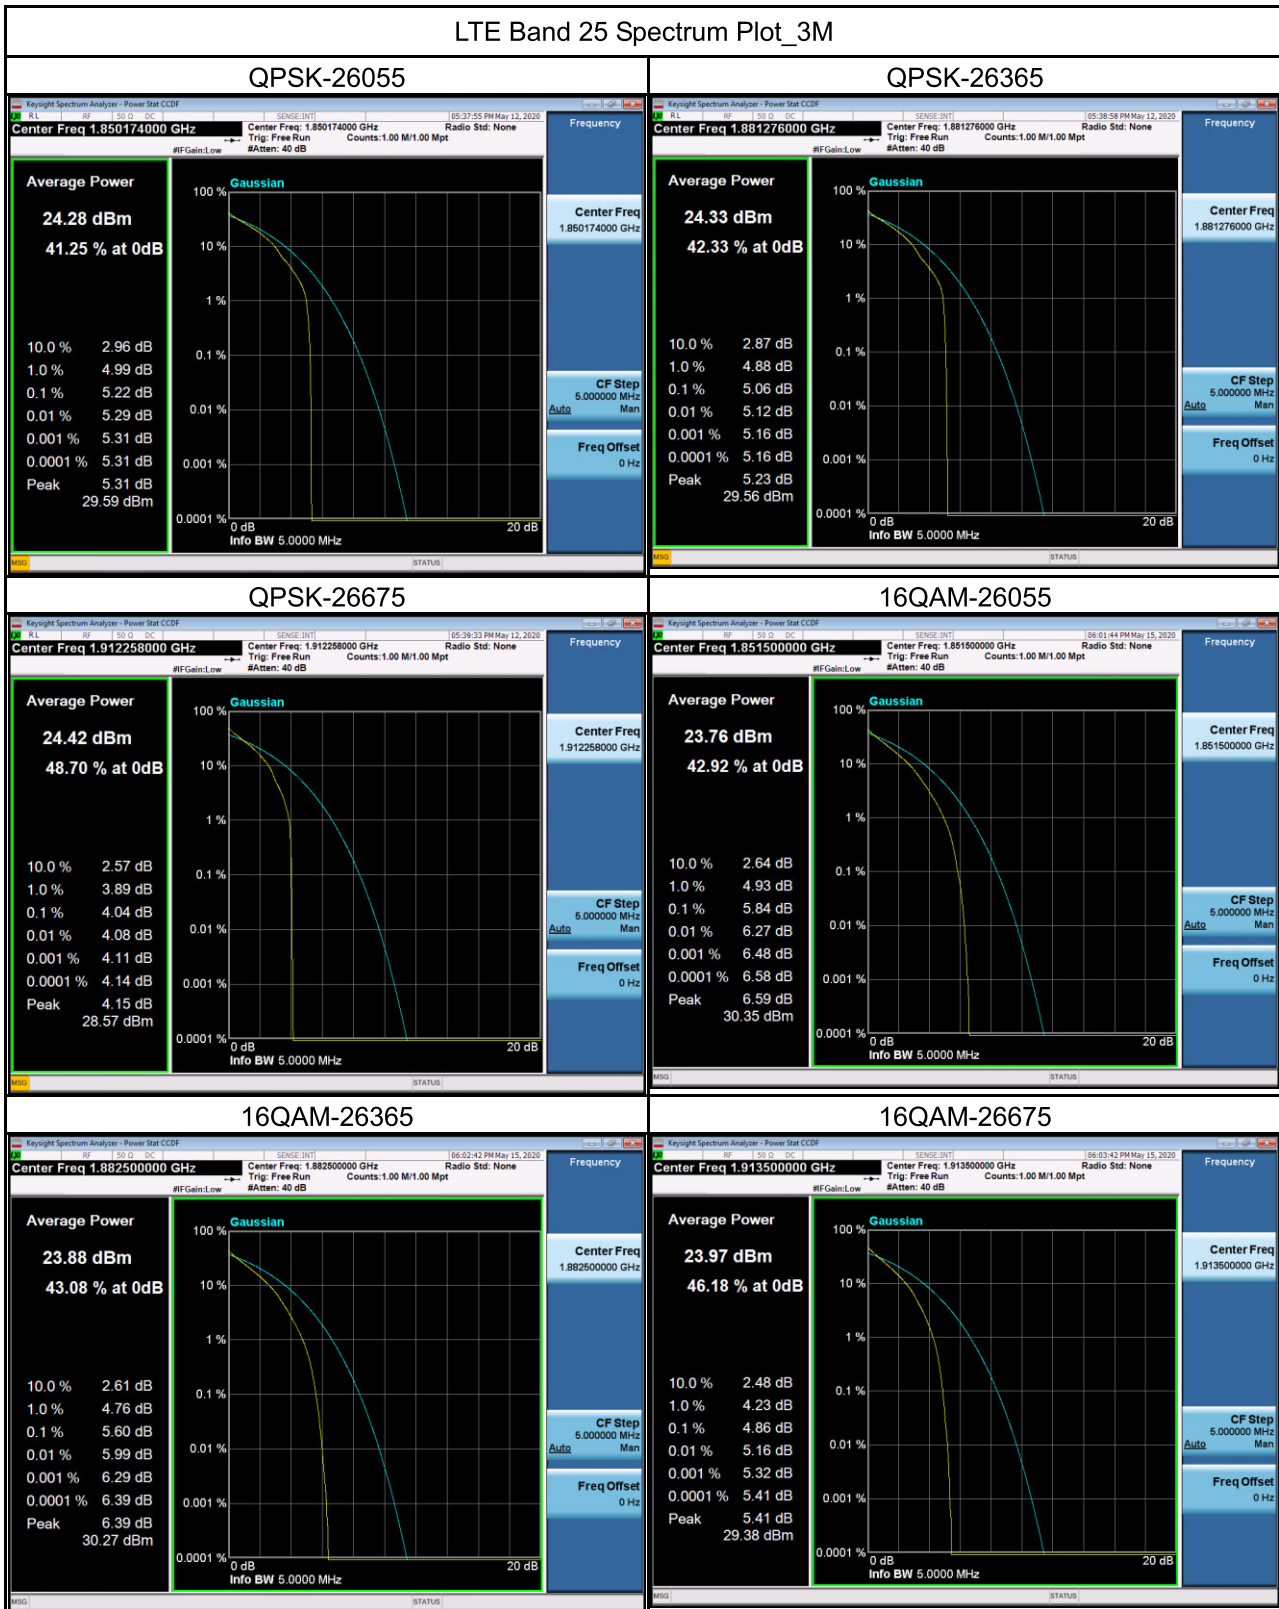

LTE Band 2 Spectrum Plot_1.4M

LTE Band 2 Spectrum Plot_3M

LTE Band 2 Spectrum Plot_5M

LTE Band 2 Spectrum Plot_10M

LTE Band 2 Spectrum Plot_15M

LTE Band 2 Spectrum Plot_20M

LTE Band 25 Spectrum Plot_1.4M

LTE Band 25 Spectrum Plot_3M

LTE Band 25 Spectrum Plot_5M

LTE Band 25 Spectrum Plot_10M