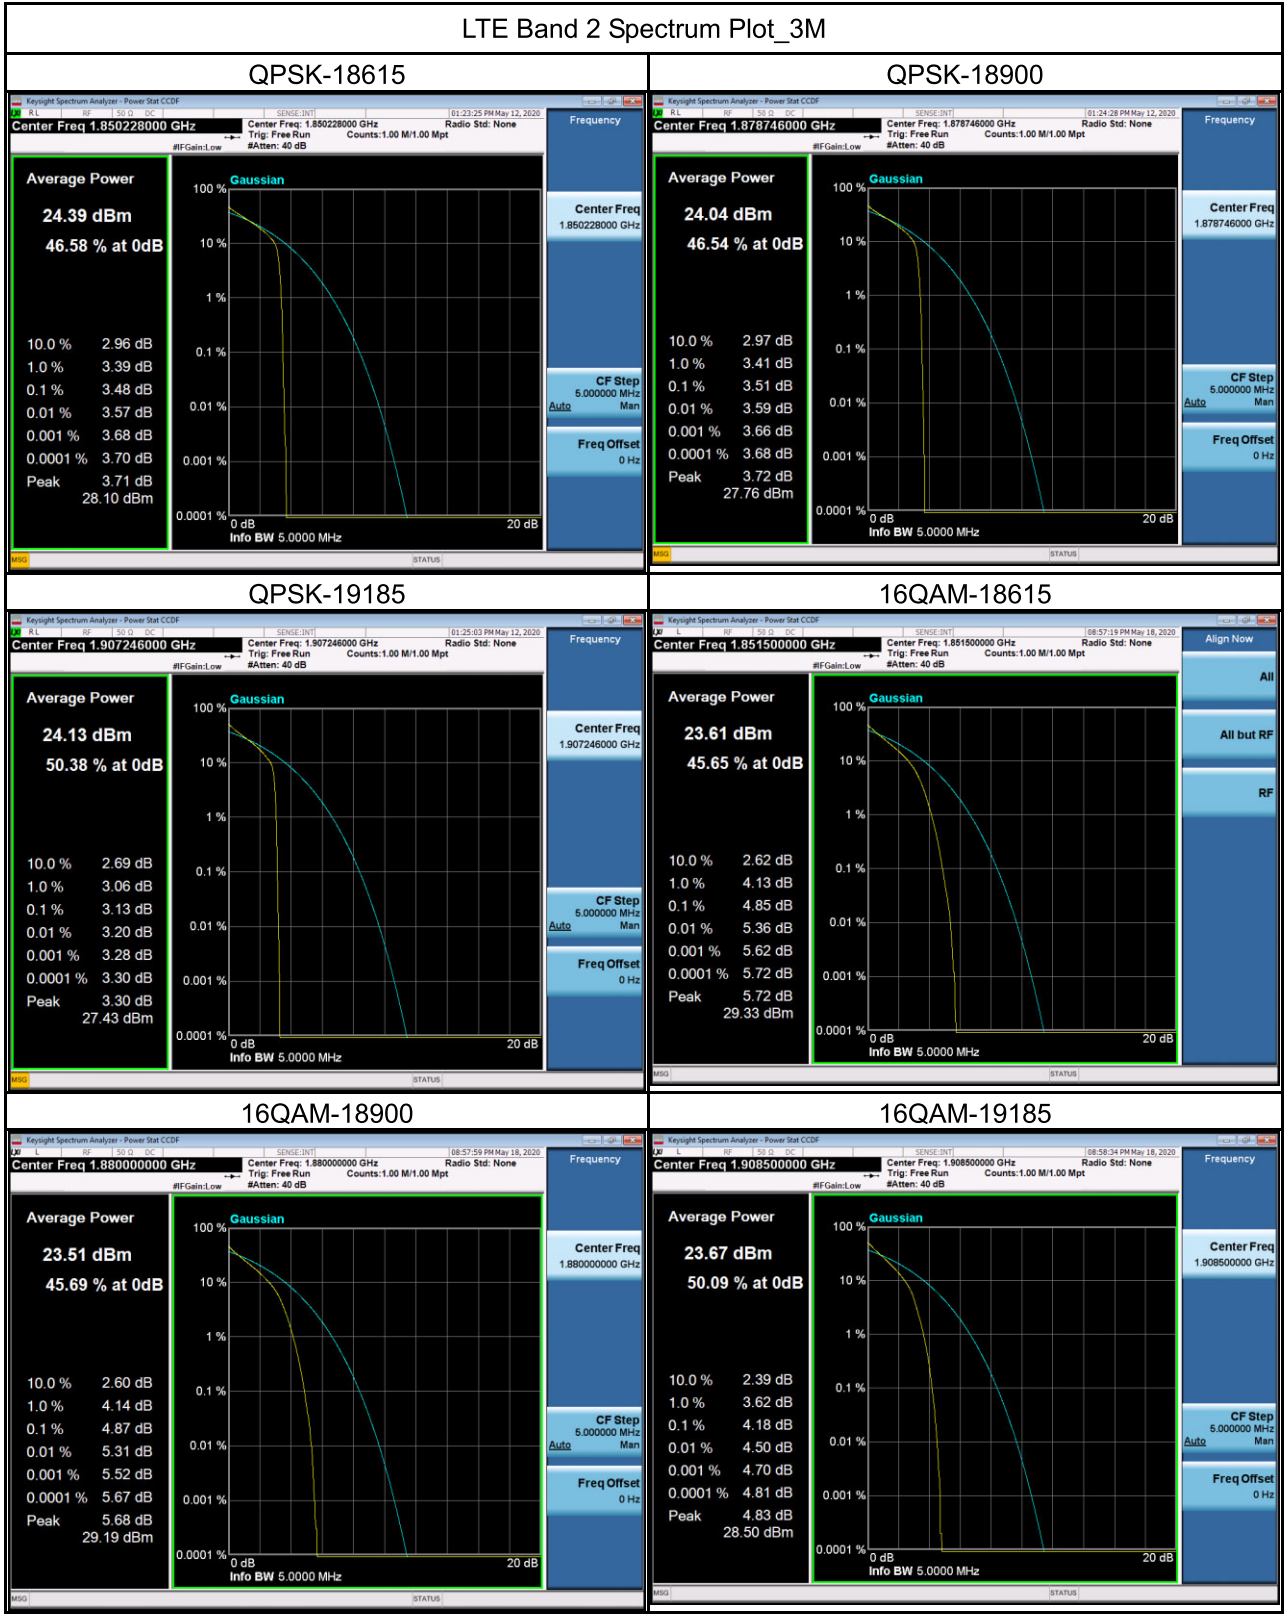

LTE Band 2 Spectrum Plot_1.4M

LTE Band 2 Spectrum Plot_3M

LTE Band 2 Spectrum Plot_5M

LTE Band 2 Spectrum Plot_10M

LTE Band 2 Spectrum Plot_15M

LTE Band 2 Spectrum Plot_20M

LTE Band 25 Spectrum Plot_1.4M

LTE Band 25 Spectrum Plot_3M

LTE Band 25 Spectrum Plot_5M

LTE Band 25 Spectrum Plot_10M