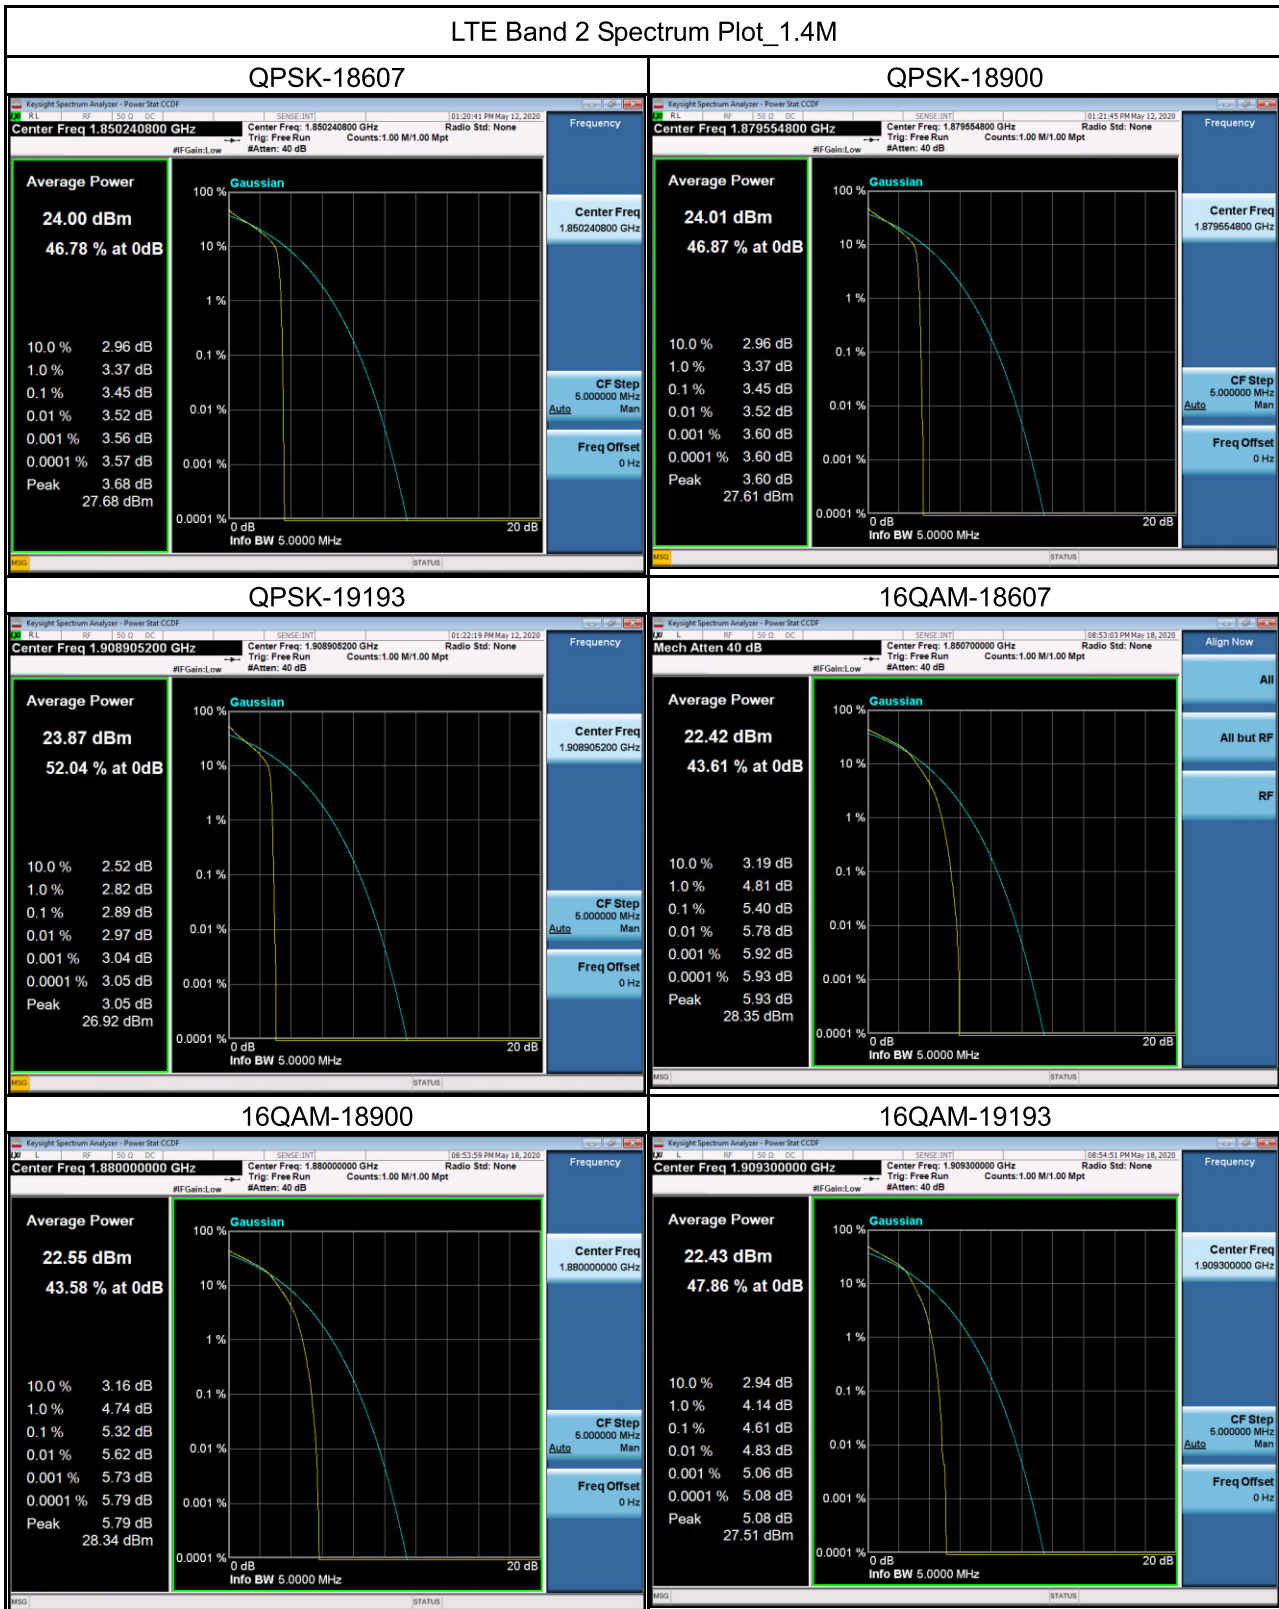

LTE Band 2 Spectrum Plot_1.4M

LTE Band 2 Spectrum Plot_3M

LTE Band 2 Spectrum Plot_5M

LTE Band 2 Spectrum Plot_10M

LTE Band 2 Spectrum Plot_15M

LTE Band 2 Spectrum Plot_20M

LTE Band 25 Spectrum Plot_1.4M

LTE Band 25 Spectrum Plot_3M

LTE Band 25 Spectrum Plot_5M

LTE Band 25 Spectrum Plot_10M