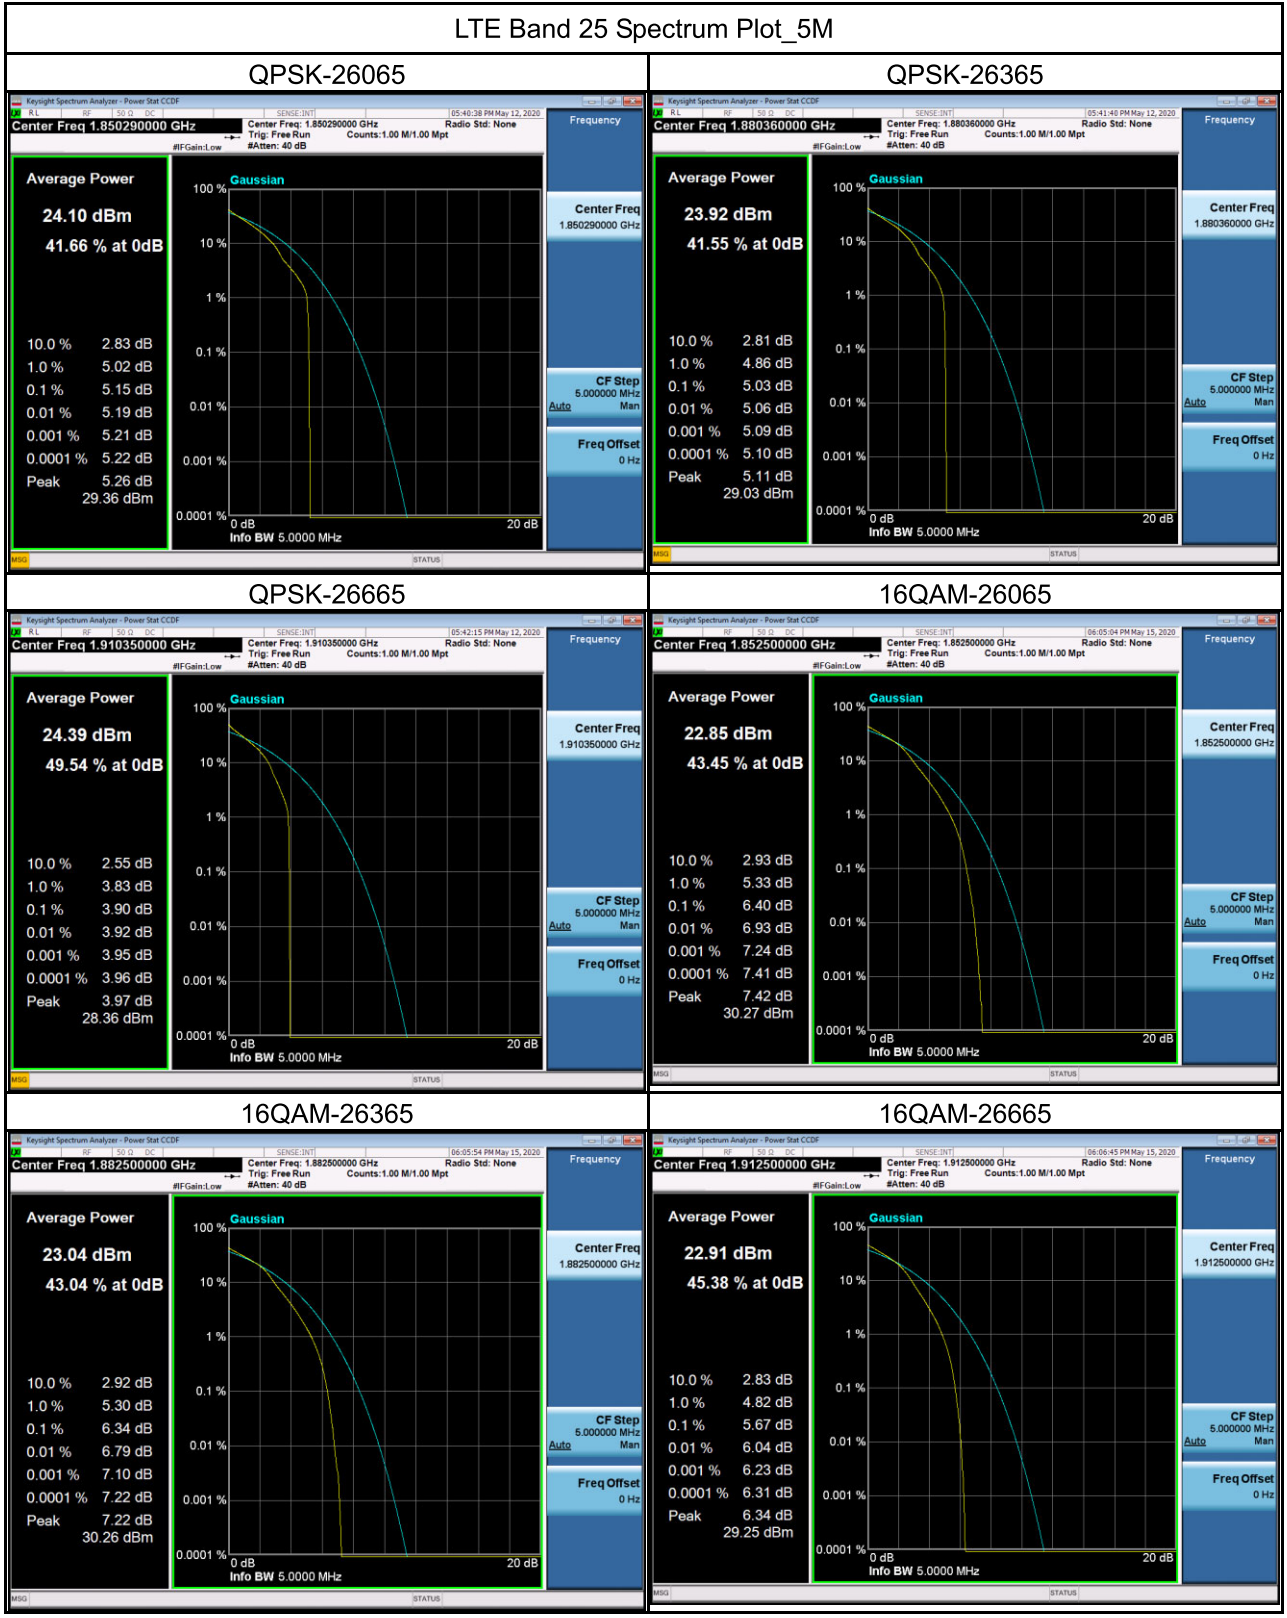

LTE Band 2 Spectrum Plot_1.4M

LTE Band 2 Spectrum Plot_3M

LTE Band 2 Spectrum Plot_5M

LTE Band 2 Spectrum Plot_10M

LTE Band 2 Spectrum Plot_15M

LTE Band 2 Spectrum Plot_20M

LTE Band 25 Spectrum Plot_1.4M

LTE Band 25 Spectrum Plot_3M

LTE Band 25 Spectrum Plot_5M

LTE Band 25 Spectrum Plot_10M