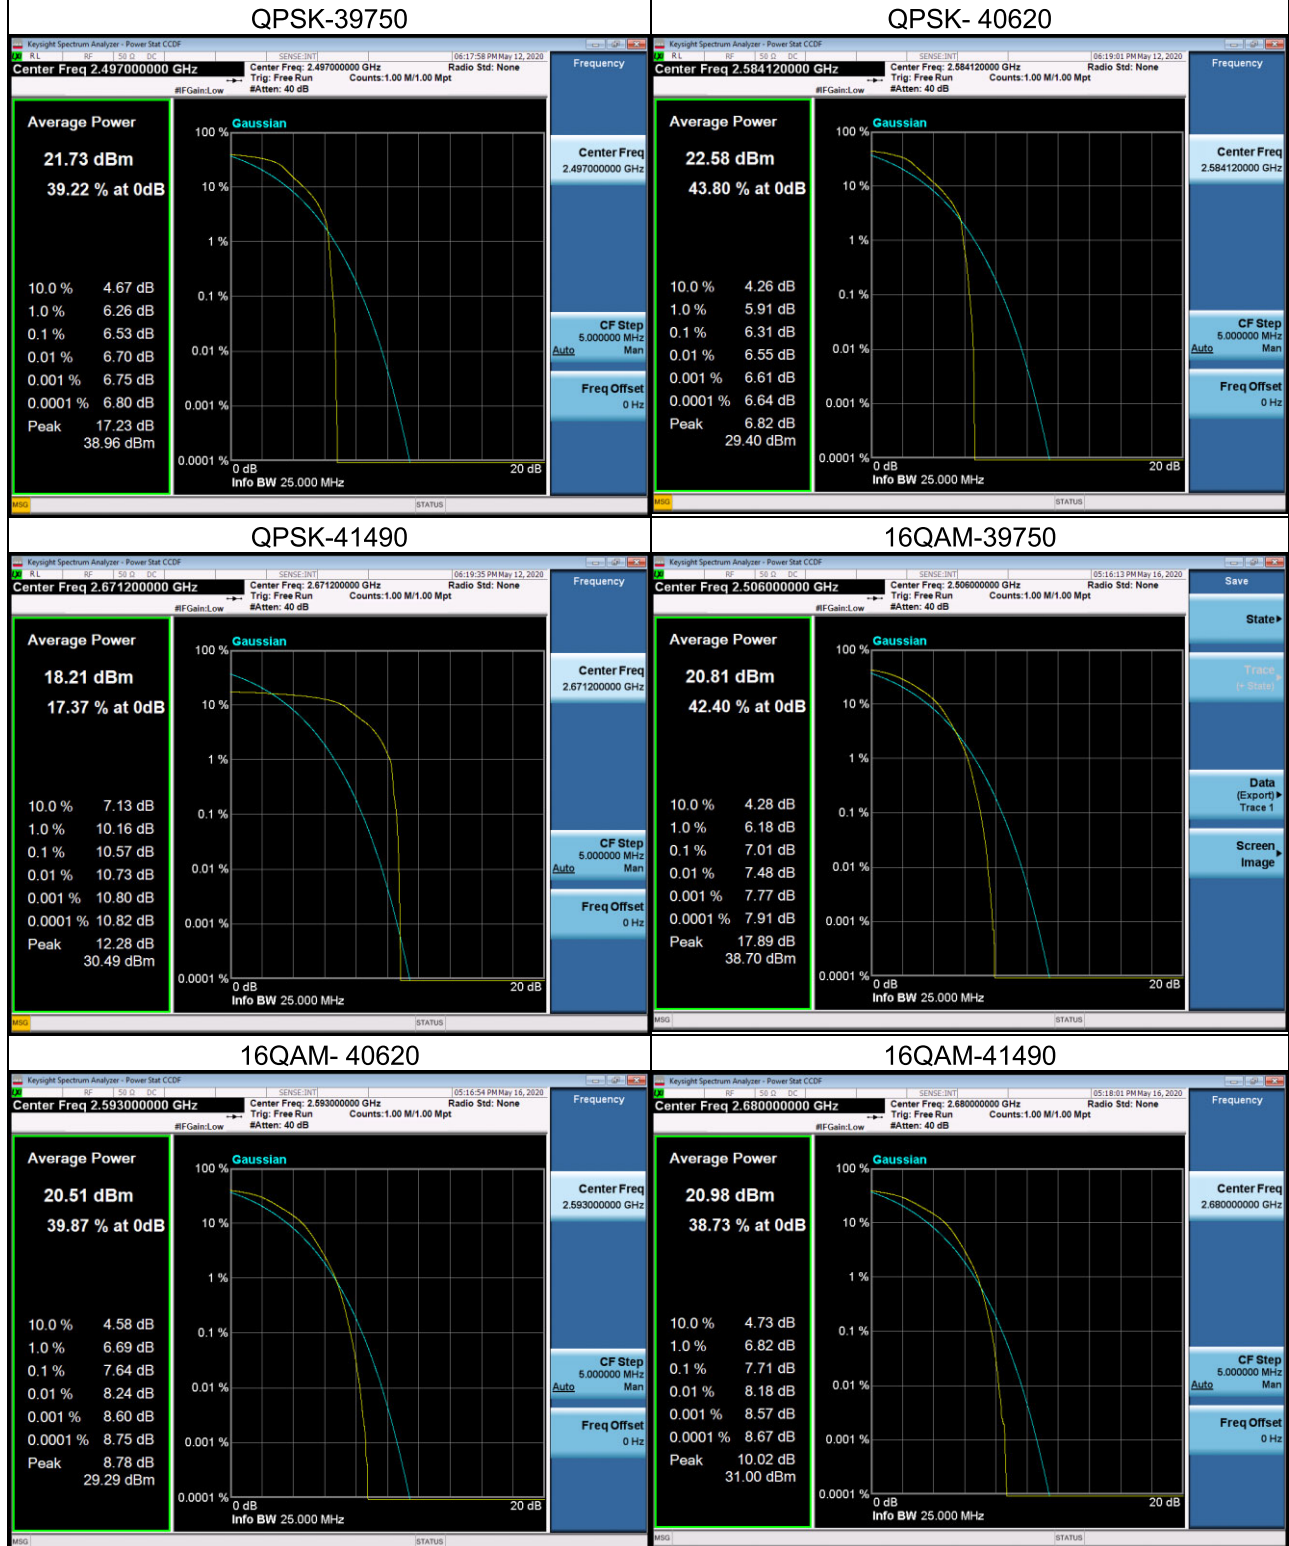

LTE Band 41 _5M

LTE Band 41 _10M

LTE Band 41 _15M

LTE Band 41 _20M

LTE Band 66 _1.4M

LTE Band 66 _3M

LTE Band 66 _5M

LTE Band 66 _10M

LTE Band 66 _15M