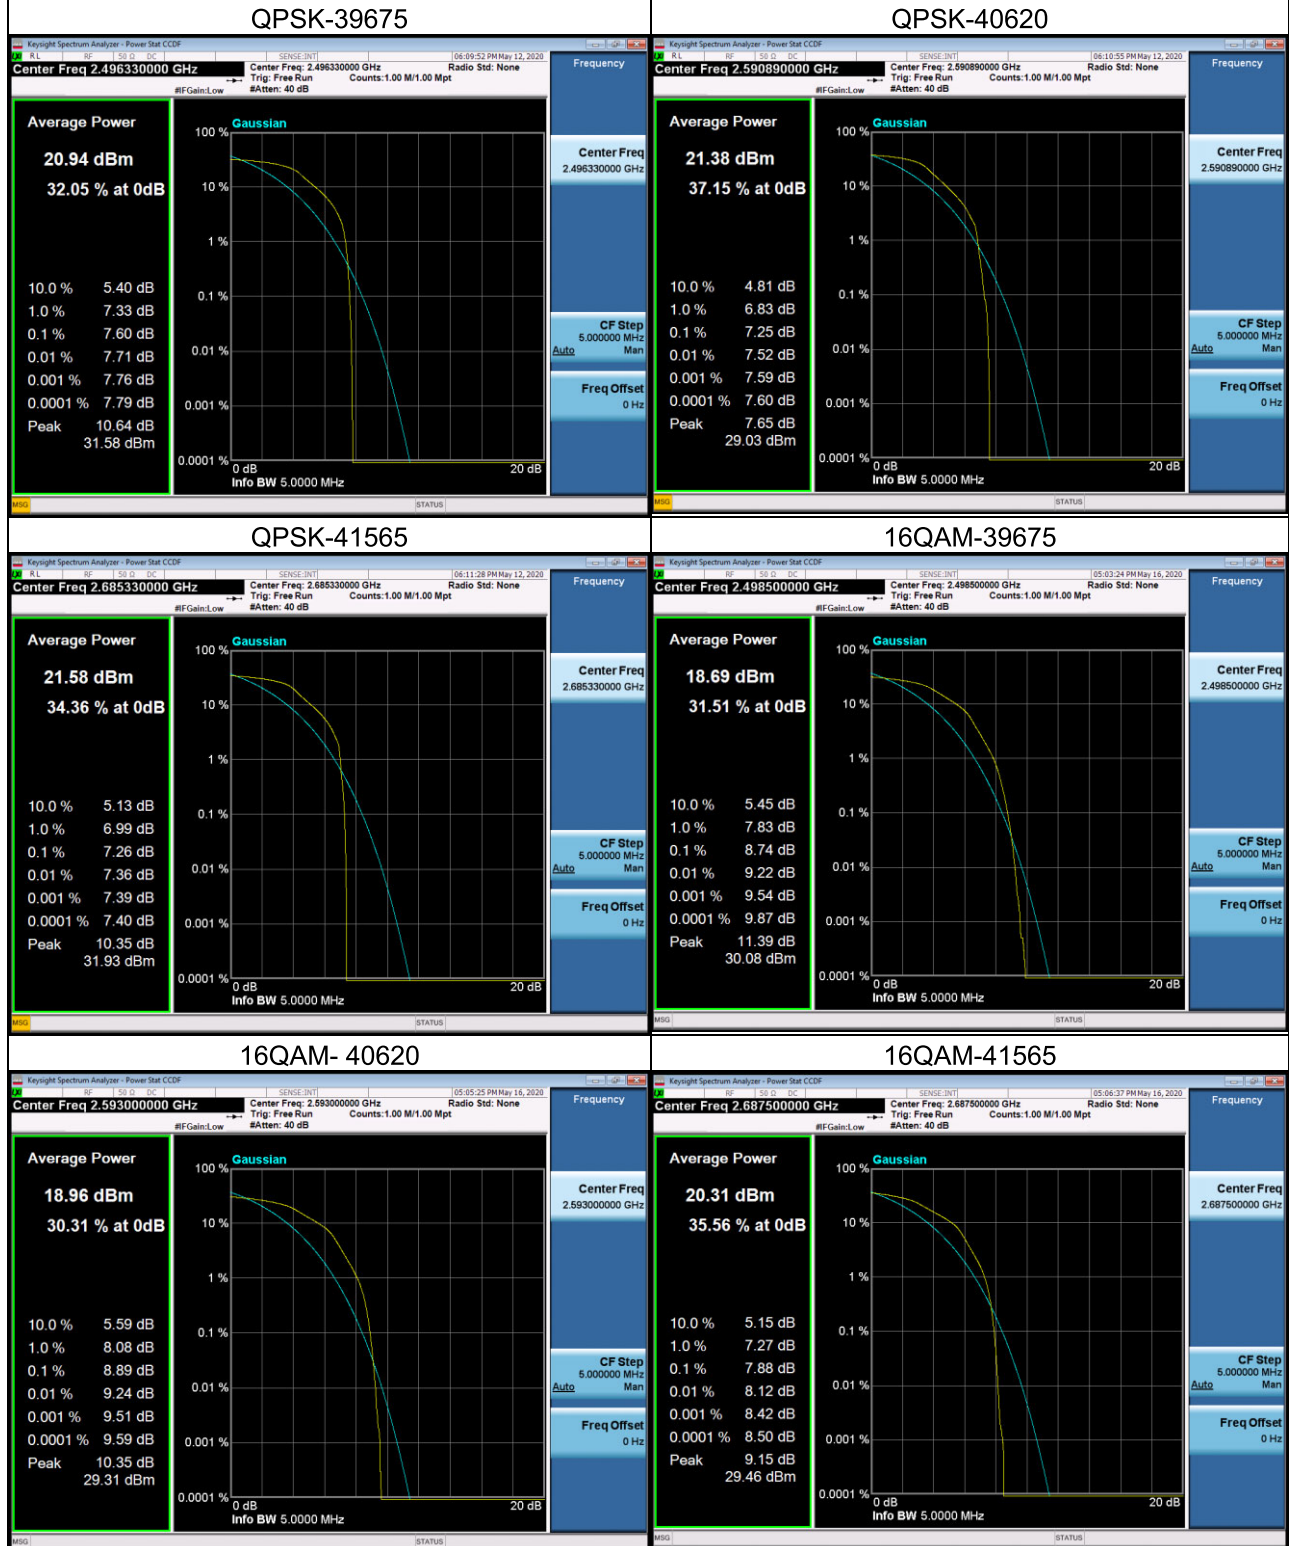

LTE Band 41 _5M

LTE Band 41 _10M

LTE Band 41 _15M

LTE Band 41 _20M

LTE Band 66 _1.4M

LTE Band 66 _3M

LTE Band 66 _5M

LTE Band 66 _10M

LTE Band 66 _15M