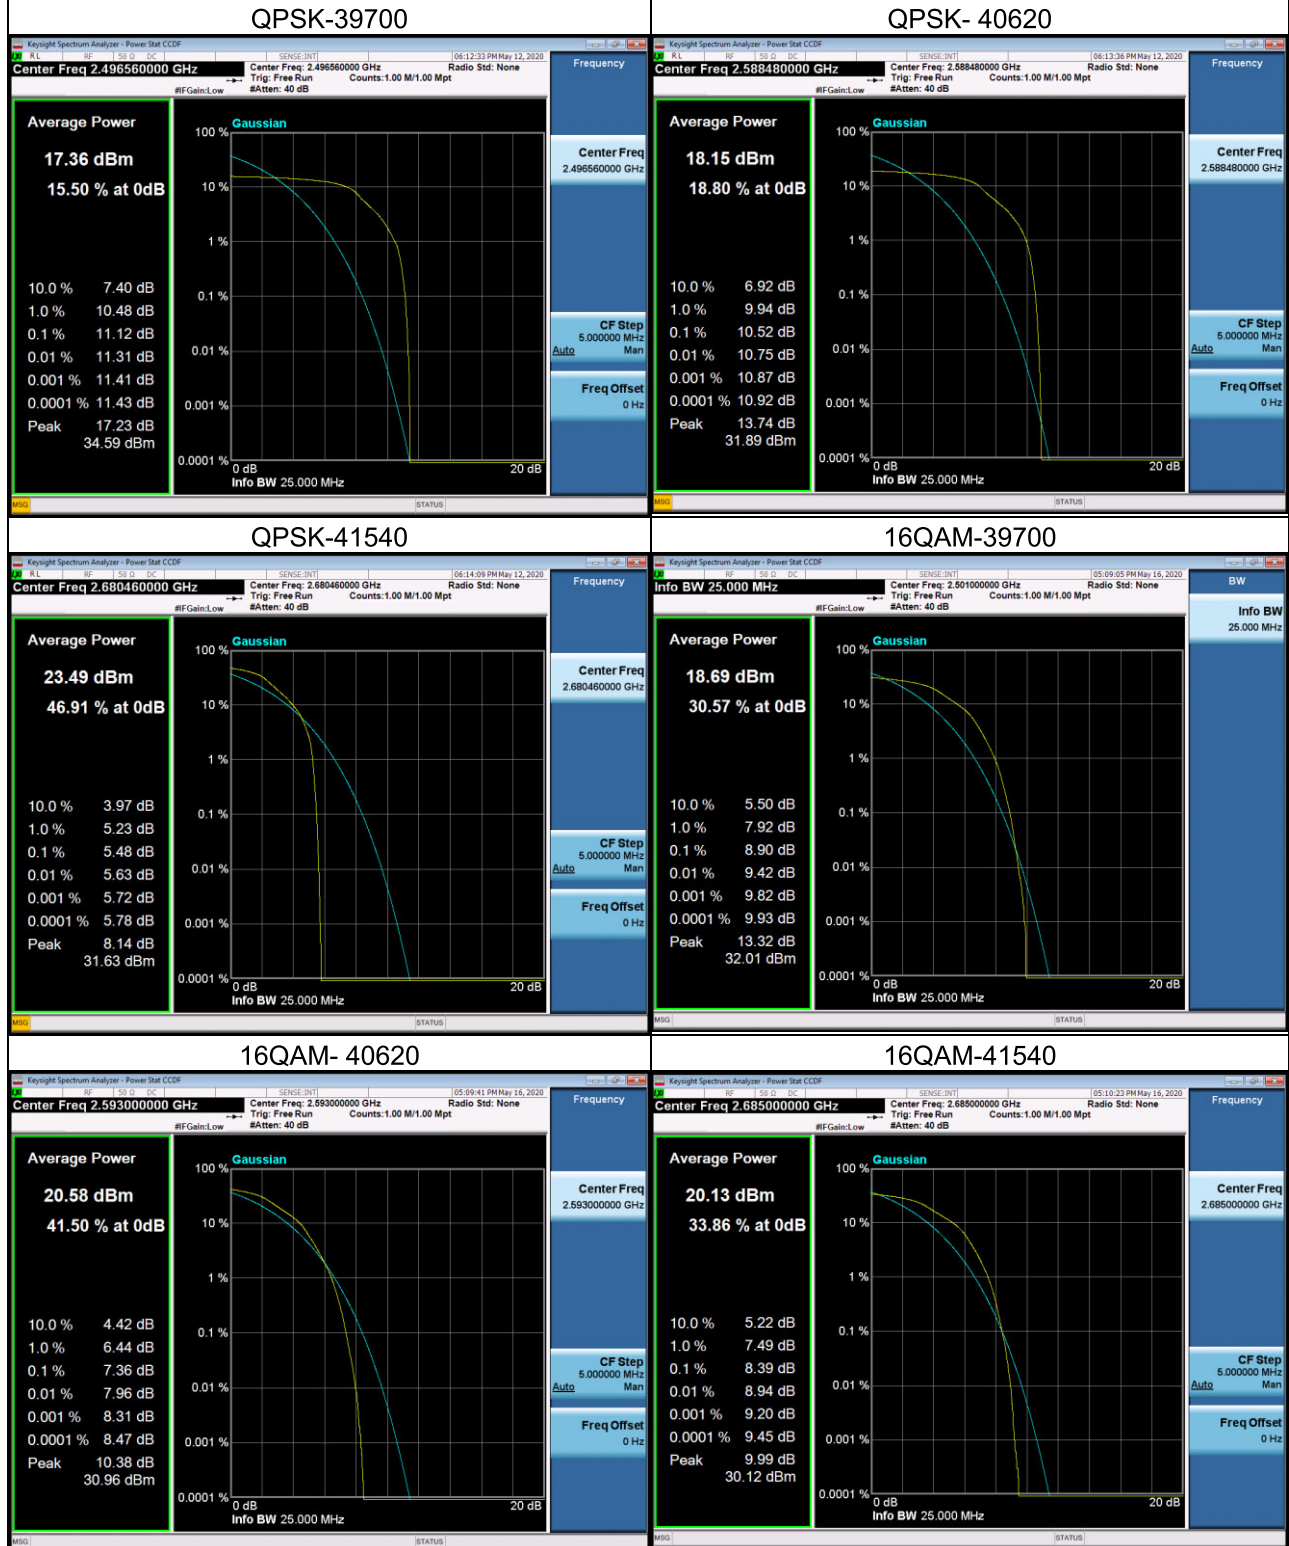

LTE Band 41 _5M

LTE Band 41 _10M

LTE Band 41 _15M

LTE Band 41 _20M

LTE Band 66 _1.4M

LTE Band 66 _3M

LTE Band 66 _5M

LTE Band 66 _10M

LTE Band 66 _15M