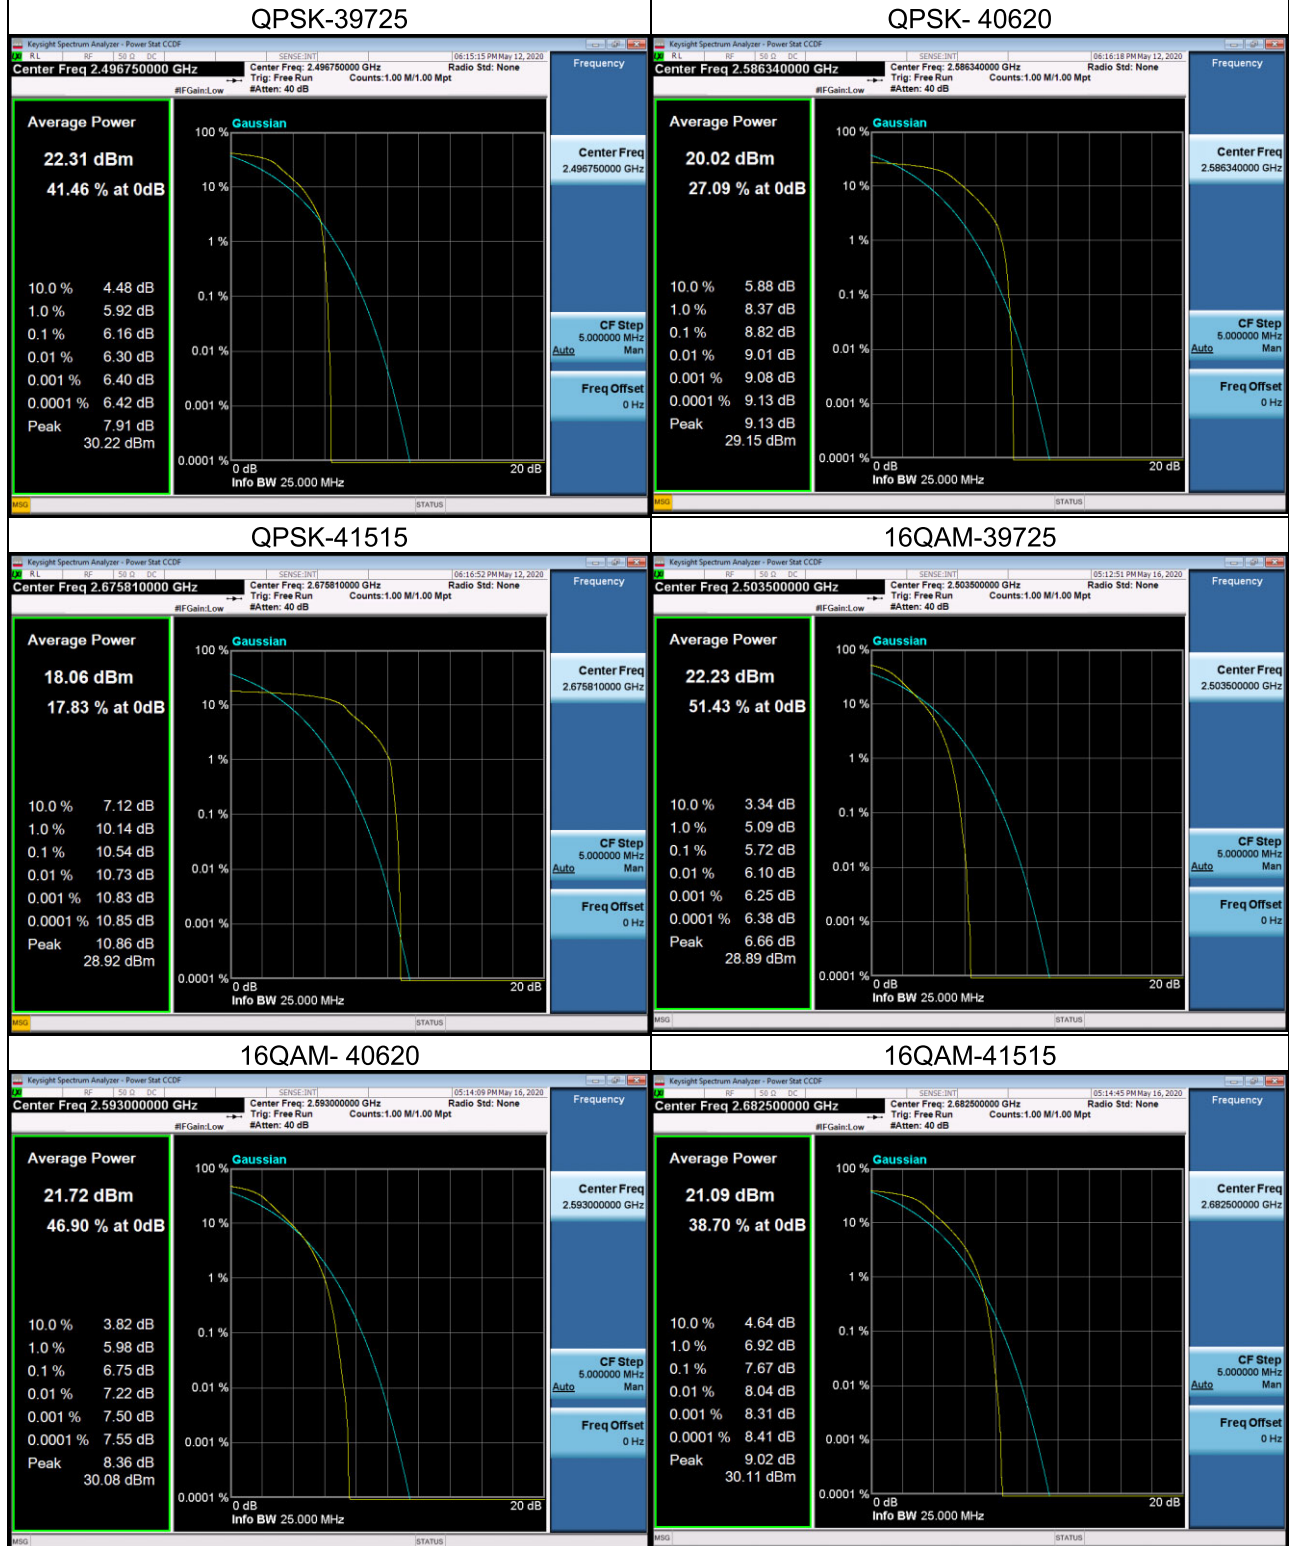

LTE Band 41 _5M

LTE Band 41 _10M

LTE Band 41 _15M

LTE Band 41 _20M

LTE Band 66 _1.4M

LTE Band 66 _3M

LTE Band 66 _5M

LTE Band 66 _10M

LTE Band 66 _15M