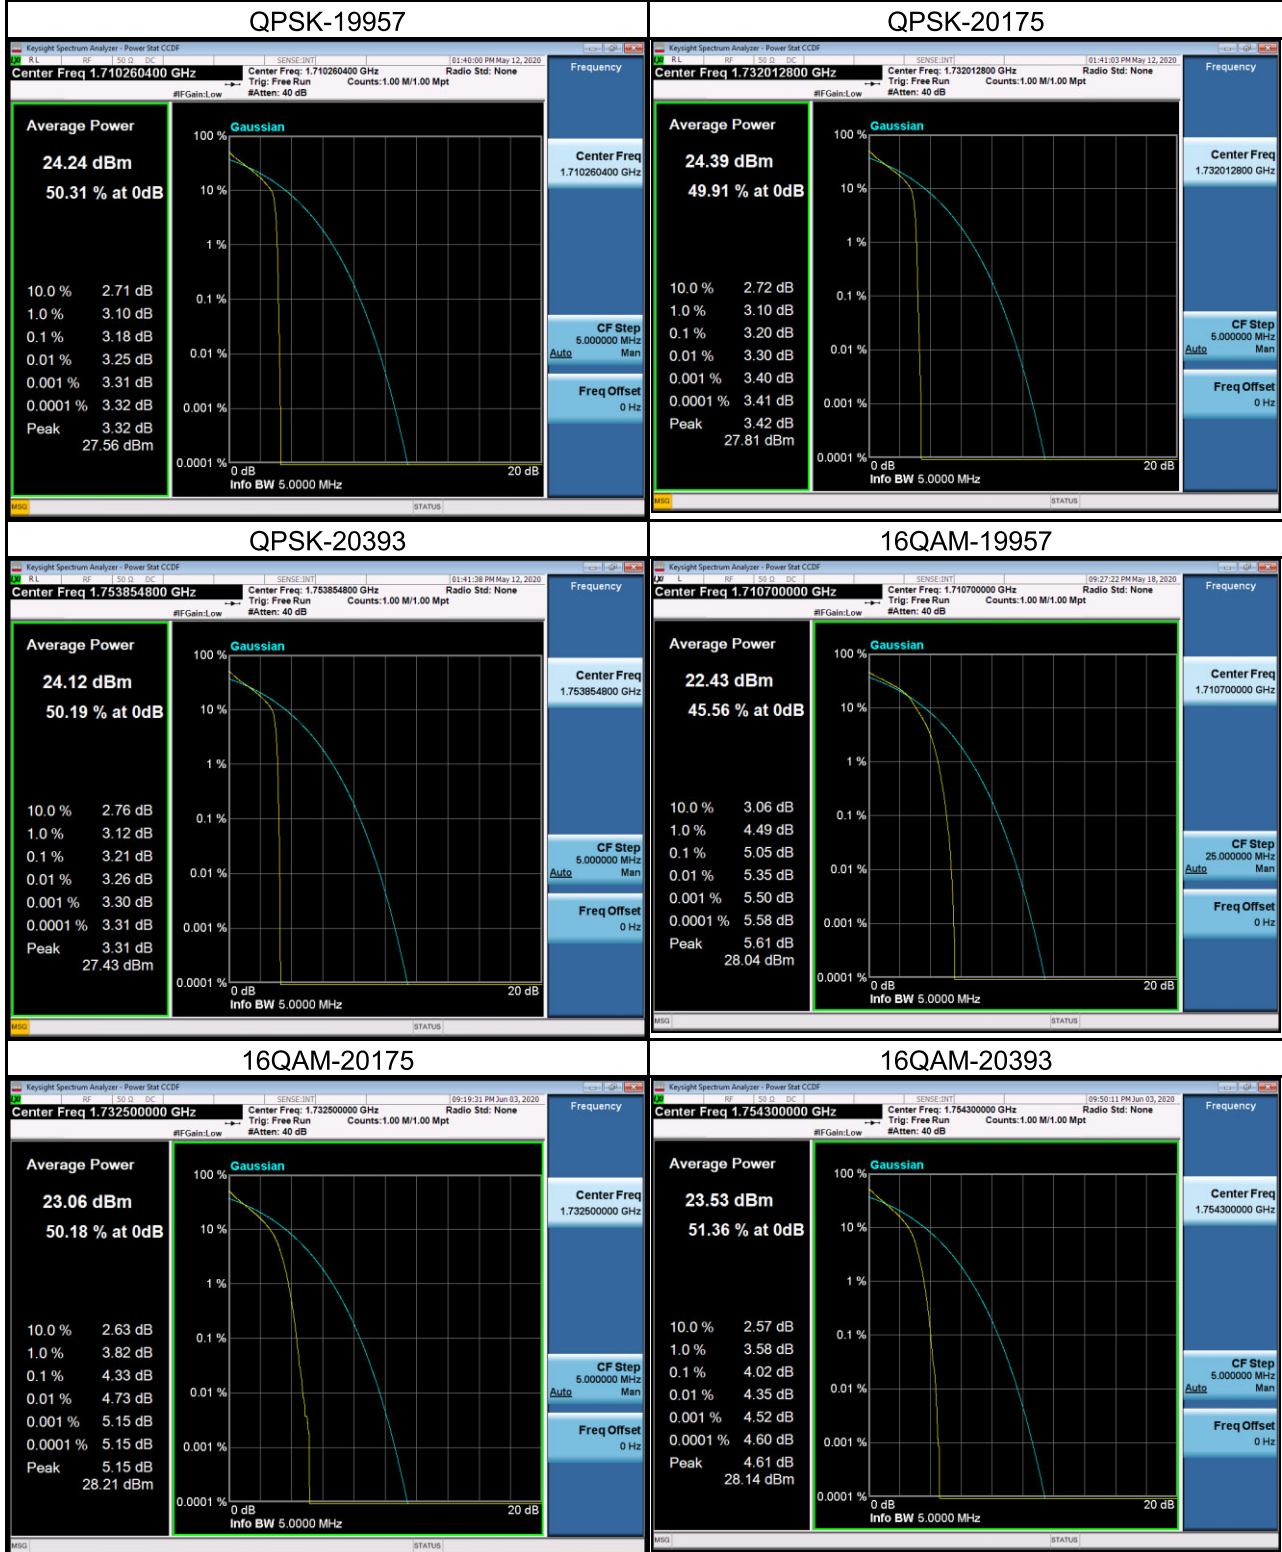

LTE Band 71_10M

1RB#0		1RB#49	
Channel	133172	Channel	133422

50RB#0

133172		133422	
Channel	133172	Channel	133422

LTE Band 71_15M

1RB#0		1RB#74	
Channel	133197	Channel	133397

75RB#0

133197		133397	
Channel	133197	Channel	133397

LTE Band 71_20M

1RB#0		1RB#99	
Channel	133222	Channel	133372

100RB#0

Channel		133222		Channel		133372	
---------	--	--------	--	---------	--	--------	--

APPENDIX H - PEAK TO AVERAGE RATIO

WCDMA Band IV_WCDMA

LTE Band 4 _1.4M

LTE Band 4 _3M

LTE Band 4 _5M

LTE Band 4 _10M

LTE Band 4 _15M

LTE Band 4 _20M

LTE Band 7 _5M