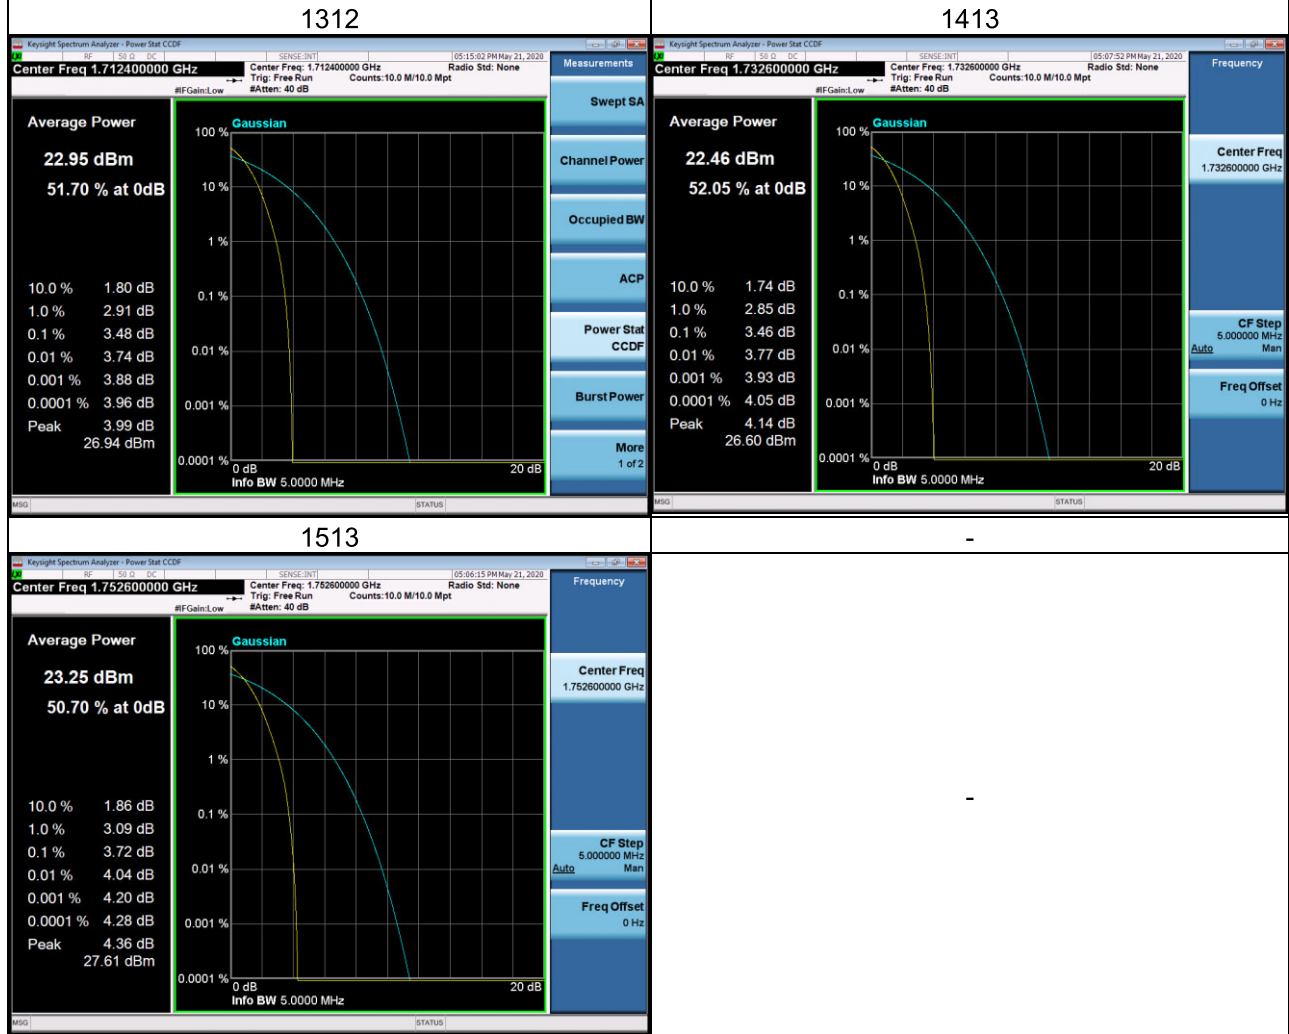

LTE Band 71_20M

1RB#0		1RB#99	
Channel	133222	Channel	133372

100RB#0

Channel		133222		Channel		133372	
---------	--	--------	--	---------	--	--------	--

APPENDIX H - PEAK TO AVERAGE RATIO

WCDMA Band IV_WCDMA

LTE Band 4 _1.4M

LTE Band 4 _3M

LTE Band 4 _5M

LTE Band 4 _10M

LTE Band 4 _15M

LTE Band 4 _20M

LTE Band 7 _5M