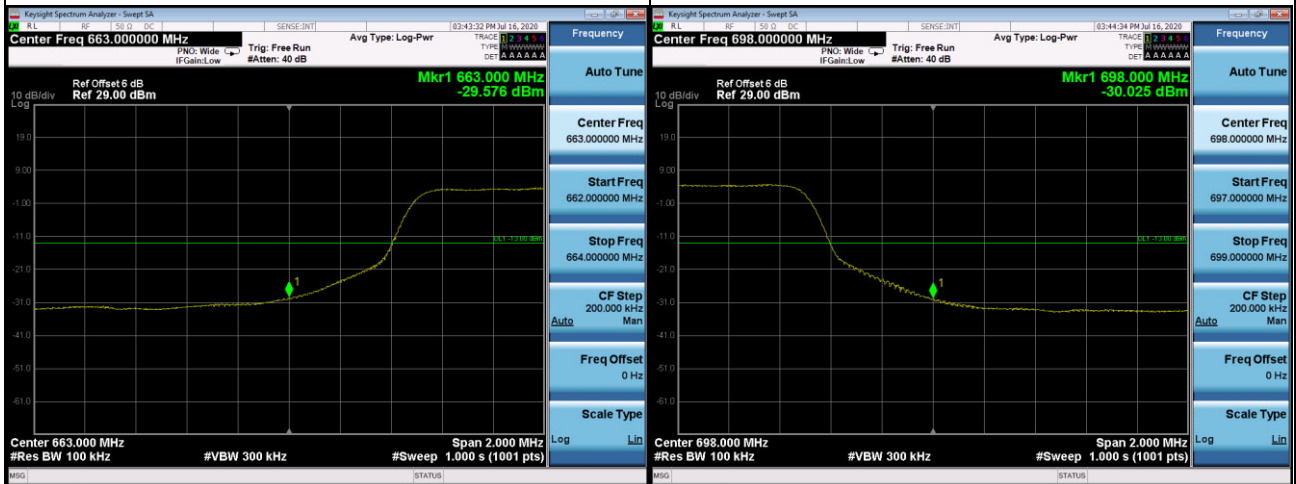

LTE Band 71_10M

1RB#0		1RB#49	
Channel	133172	Channel	133422

50RB#0

133172		133422	
Channel	133172	Channel	133422

LTE Band 71_15M

1RB#0		1RB#74	
Channel	133197	Channel	133397

75RB#0

133197		133397	
Channel	133197	Channel	133397

LTE Band 71_20M

1RB#0		1RB#99	
Channel	133222	Channel	133372

100RB#0

Channel		133222		Channel		133372	
---------	--	--------	--	---------	--	--------	--

APPENDIX H - PEAK TO AVERAGE RATIO

WCDMA Band IV_WCDMA

LTE Band 4 _1.4M

LTE Band 4 _3M

LTE Band 4 _5M

LTE Band 4 _10M

LTE Band 4 _15M

LTE Band 4 _20M

LTE Band 7 _5M