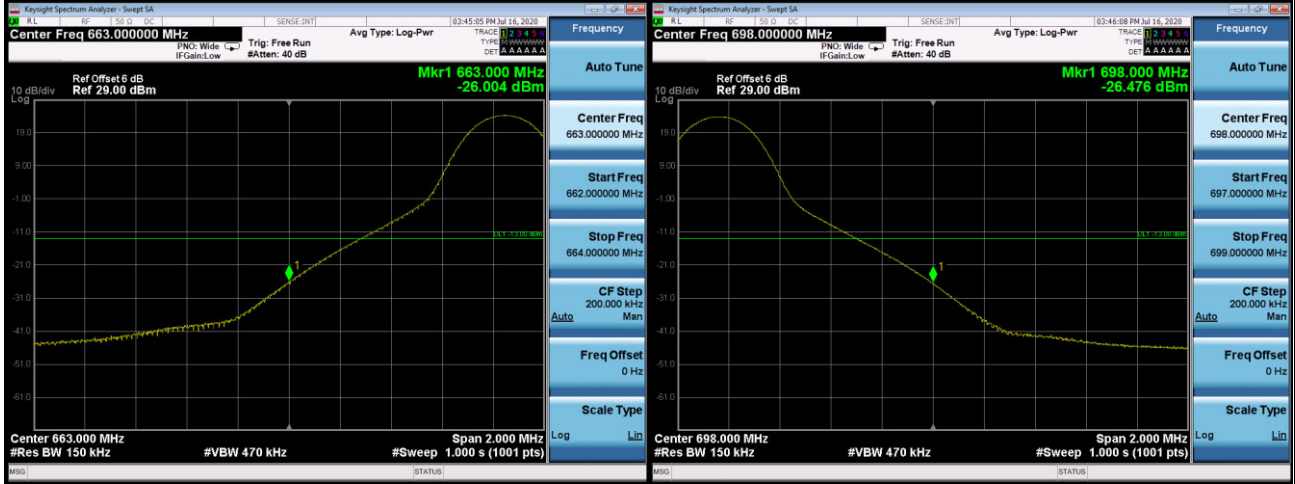

LTE Band 71_10M

1RB#0		1RB#49	
Channel	133172	Channel	133422

50RB#0

133172		133422	
Channel	133172	Channel	133422

LTE Band 71_15M

1RB#0		1RB#74	
Channel	133197	Channel	133397

75RB#0

133197		133397	
Channel	133197	Channel	133397

LTE Band 71_20M

1RB#0		1RB#99	
Channel	133222	Channel	133372

100RB#0

Channel		133222		Channel		133372	
---------	--	--------	--	---------	--	--------	--

APPENDIX H - PEAK TO AVERAGE RATIO

WCDMA Band IV_WCDMA

LTE Band 4 _1.4M

LTE Band 4 _3M

LTE Band 4 _5M

LTE Band 4 _10M

LTE Band 4 _15M

LTE Band 4 _20M

LTE Band 7 _5M