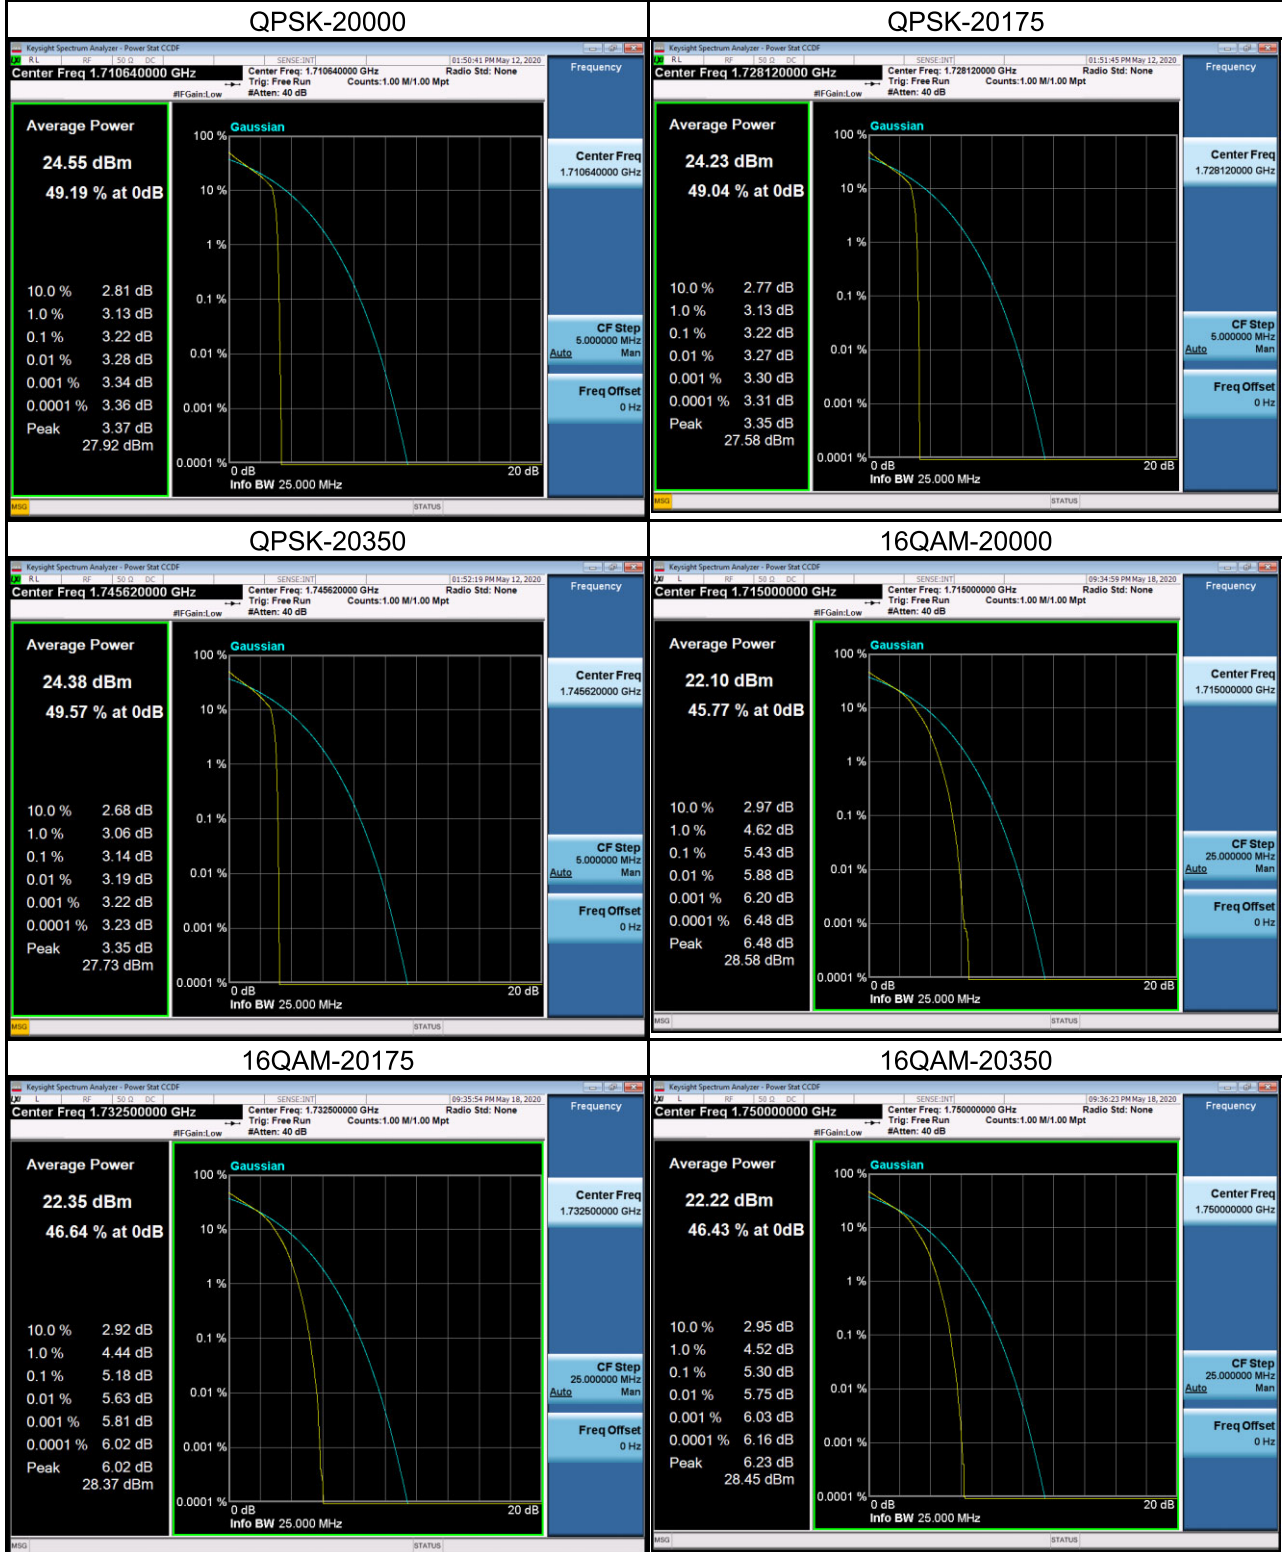

LTE Band 71_10M

1RB#0		1RB#49	
Channel	133172	Channel	133422

50RB#0

133172		133422	
Channel	133172	Channel	133422

LTE Band 71_15M

1RB#0		1RB#74	
Channel	133197	Channel	133397

75RB#0

133197		133397	
Channel	133197	Channel	133397

LTE Band 71_20M

1RB#0		1RB#99	
Channel	133222	Channel	133372

100RB#0

Channel		133222		Channel		133372	
---------	--	--------	--	---------	--	--------	--

APPENDIX H - PEAK TO AVERAGE RATIO

WCDMA Band IV_WCDMA

LTE Band 4 _1.4M

LTE Band 4 _3M

LTE Band 4 _5M

LTE Band 4 _10M

LTE Band 4 _15M

LTE Band 4 _20M

LTE Band 7 _5M