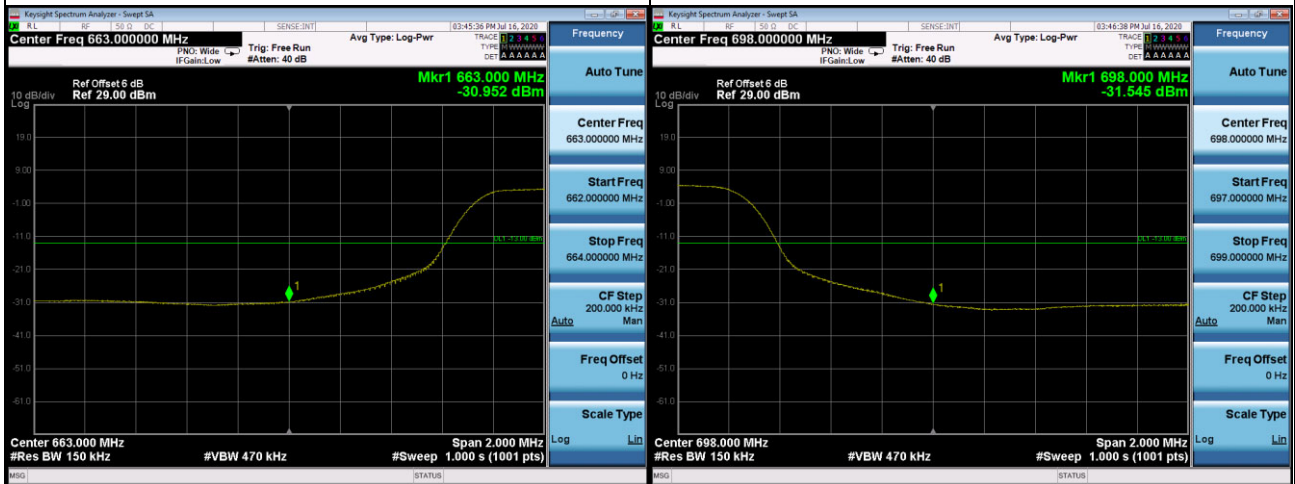

LTE Band 71_10M

1RB#0		1RB#49	
Channel	133172	Channel	133422

50RB#0

133172		133422	
Channel	133172	Channel	133422

LTE Band 71_15M

1RB#0		1RB#74	
Channel	133197	Channel	133397

75RB#0

133197		133397	
Channel	133197	Channel	133397

LTE Band 71_20M

1RB#0		1RB#99	
Channel	133222	Channel	133372

100RB#0

Channel		133222		Channel		133372	
---------	--	--------	--	---------	--	--------	--

APPENDIX H - PEAK TO AVERAGE RATIO

WCDMA Band IV_WCDMA

LTE Band 4 _1.4M

LTE Band 4 _3M

LTE Band 4 _5M

LTE Band 4 _10M

LTE Band 4 _15M

LTE Band 4 _20M

LTE Band 7 _5M