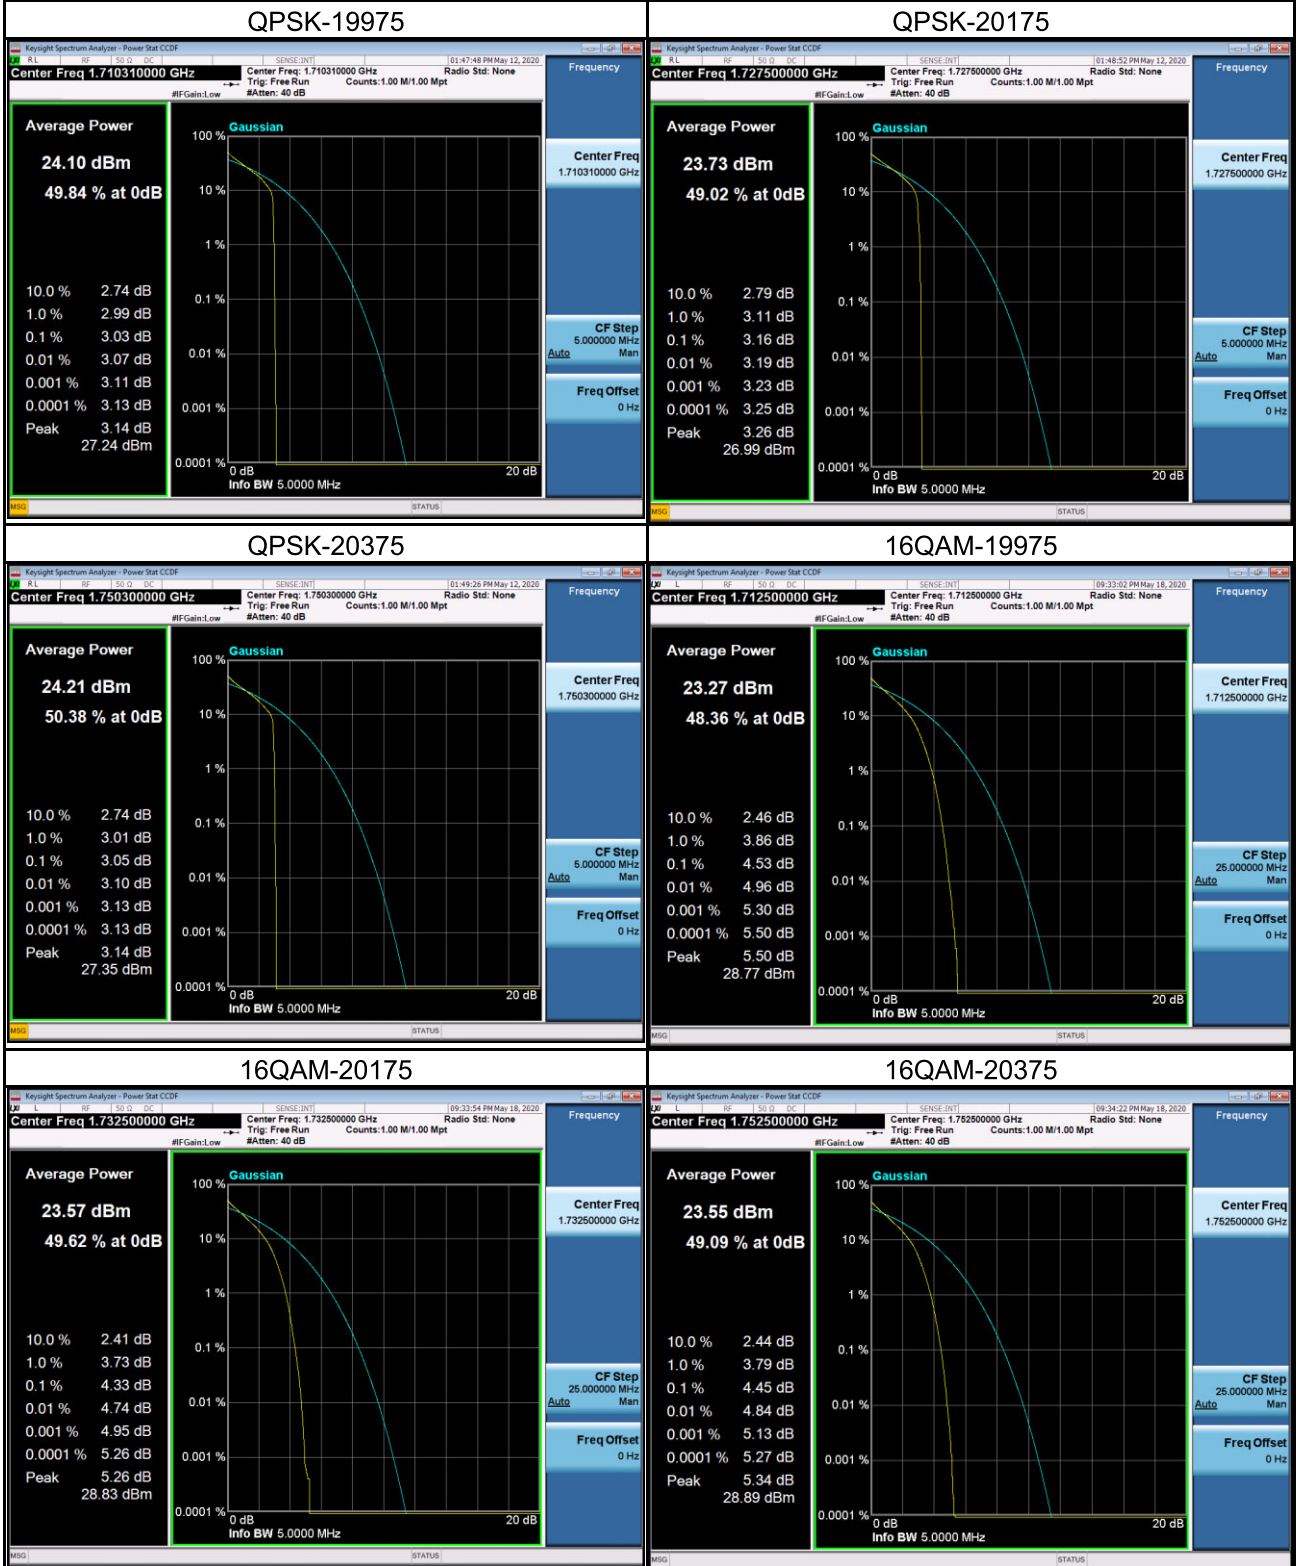

LTE Band 71_10M

1RB#0		1RB#49	
Channel	133172	Channel	133422

50RB#0

133172		133422	
Channel	133172	Channel	133422

LTE Band 71_15M

1RB#0		1RB#74	
Channel	133197	Channel	133397

75RB#0

133197		133397	
Channel	133197	Channel	133397

LTE Band 71_20M

1RB#0		1RB#99	
Channel	133222	Channel	133372

100RB#0

Channel		133222		Channel		133372	
---------	--	--------	--	---------	--	--------	--

APPENDIX H - PEAK TO AVERAGE RATIO

WCDMA Band IV_WCDMA

LTE Band 4 _1.4M

LTE Band 4 _3M

LTE Band 4 _5M

LTE Band 4 _10M

LTE Band 4 _15M

LTE Band 4 _20M

LTE Band 7 _5M