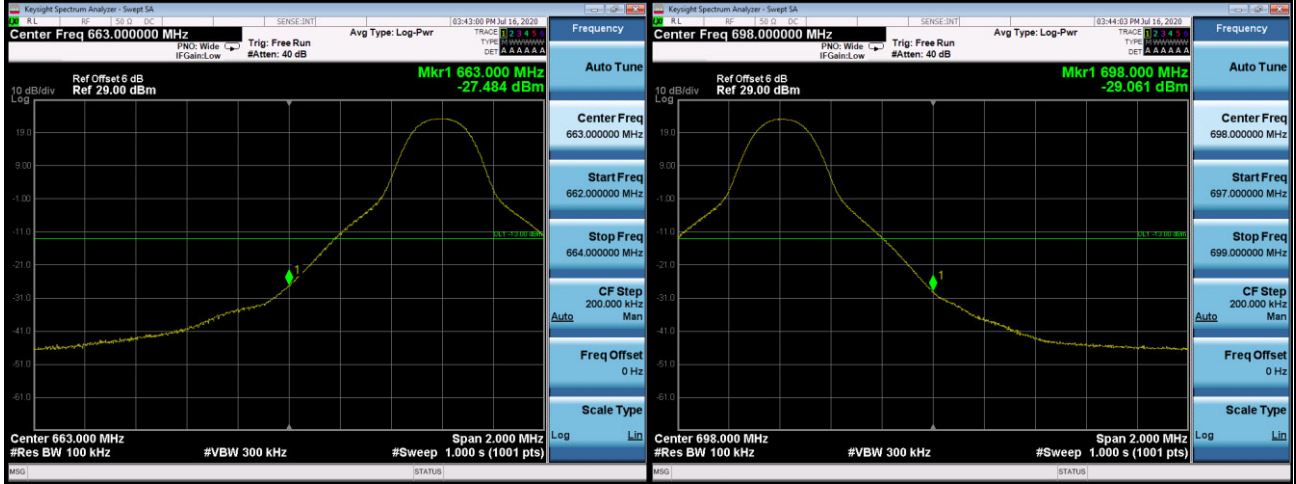

LTE Band 71_10M

1RB#0		1RB#49	
Channel	133172	Channel	133422

50RB#0

133172		133422	
Channel	133172	Channel	133422

LTE Band 71_15M

1RB#0		1RB#74	
Channel	133197	Channel	133397

75RB#0

133197		133397	
Channel	133197	Channel	133397

LTE Band 71_20M

1RB#0		1RB#99	
Channel	133222	Channel	133372

100RB#0

Channel		133222		Channel		133372	
---------	--	--------	--	---------	--	--------	--

APPENDIX H - PEAK TO AVERAGE RATIO

WCDMA Band IV_WCDMA

LTE Band 4 _1.4M

LTE Band 4 _3M

LTE Band 4 _5M

LTE Band 4 _10M

LTE Band 4 _15M

LTE Band 4 _20M

LTE Band 7 _5M