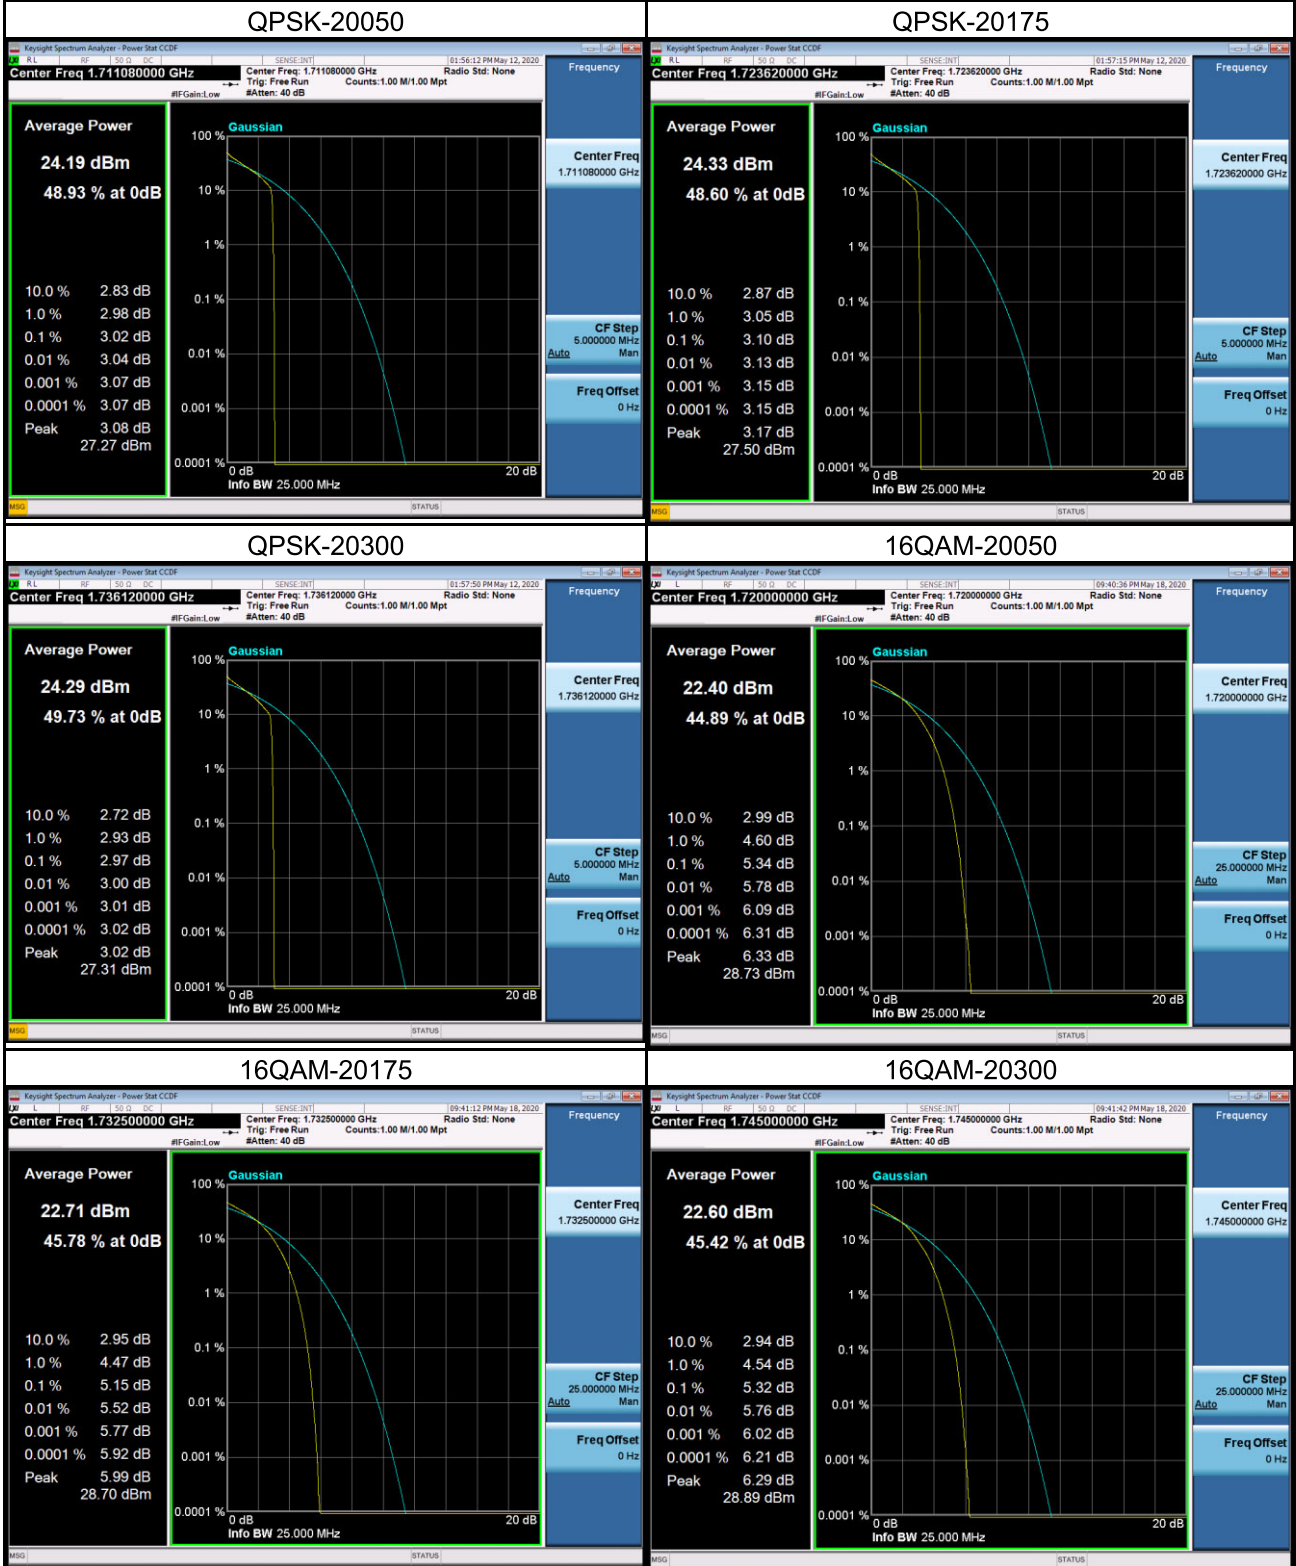

LTE Band 71_10M

1RB#0		1RB#49	
Channel	133172	Channel	133422

50RB#0

133172		133422	
Channel	133172	Channel	133422

LTE Band 71_15M

1RB#0		1RB#74	
Channel	133197	Channel	133397

75RB#0

133197		133397	
Channel	133197	Channel	133397

LTE Band 71_20M

1RB#0		1RB#99	
Channel	133222	Channel	133372

100RB#0

Channel		133222		Channel		133372	
---------	--	--------	--	---------	--	--------	--

APPENDIX H - PEAK TO AVERAGE RATIO

WCDMA Band IV_WCDMA

LTE Band 4 _1.4M

LTE Band 4 _3M

LTE Band 4 _5M

LTE Band 4 _10M

LTE Band 4 _15M

LTE Band 4 _20M

LTE Band 7 _5M