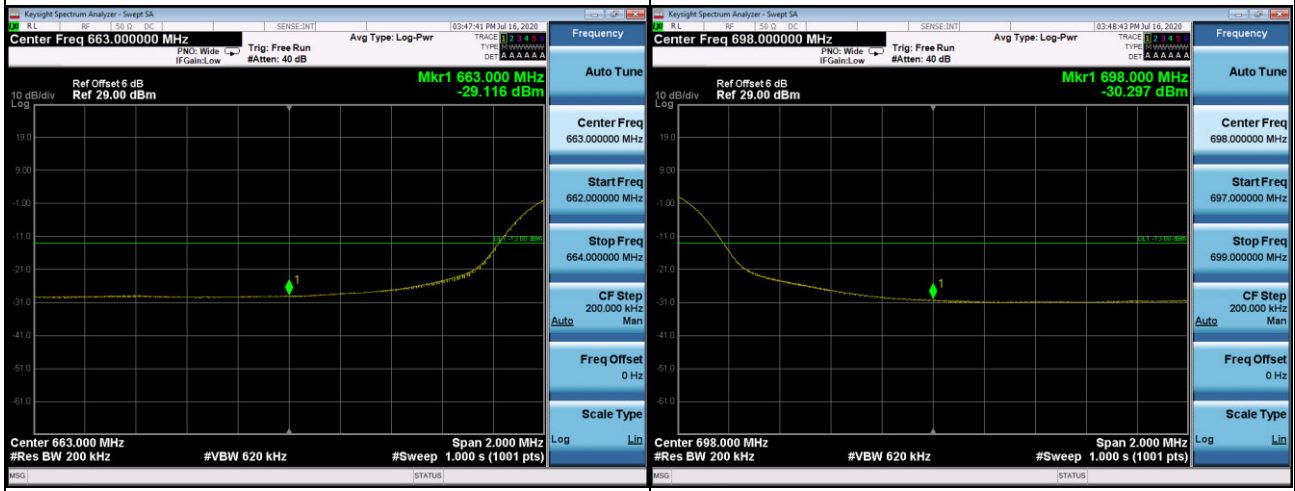

LTE Band 71_10M

1RB#0		1RB#49	
Channel	133172	Channel	133422

50RB#0

133172		133422	
Channel	133172	Channel	133422

LTE Band 71_15M

1RB#0		1RB#74	
Channel	133197	Channel	133397

75RB#0

133197		133397	
Channel	133197	Channel	133397

LTE Band 71_20M

1RB#0		1RB#99	
Channel	133222	Channel	133372

100RB#0

Channel		133222		Channel		133372	
---------	--	--------	--	---------	--	--------	--

APPENDIX H - PEAK TO AVERAGE RATIO

WCDMA Band IV_WCDMA

LTE Band 4 _1.4M

LTE Band 4 _3M

LTE Band 4 _5M

LTE Band 4 _10M

LTE Band 4 _15M

LTE Band 4 _20M

LTE Band 7 _5M