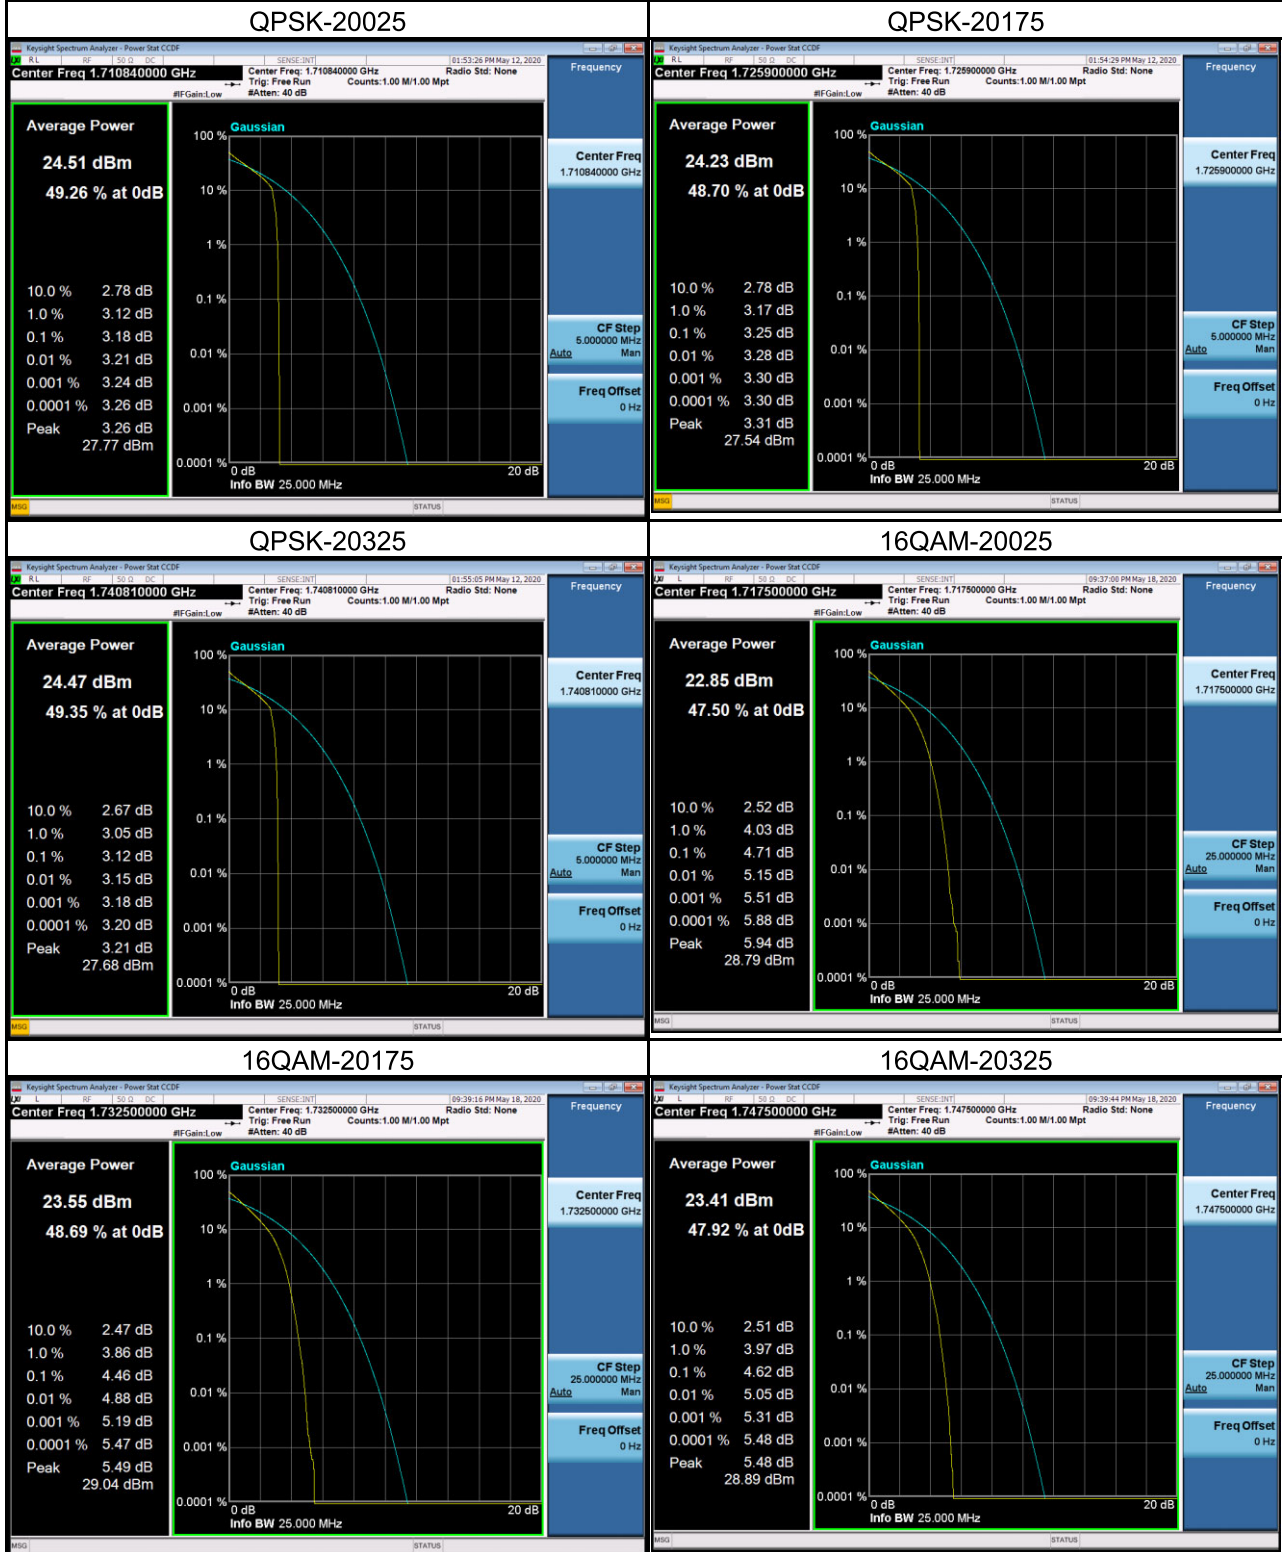

LTE Band 71_10M

1RB#0		1RB#49	
Channel	133172	Channel	133422

50RB#0

133172		133422	
Channel	133172	Channel	133422

LTE Band 71_15M

1RB#0		1RB#74	
Channel	133197	Channel	133397

75RB#0

133197		133397	
Channel	133197	Channel	133397

LTE Band 71_20M

1RB#0		1RB#99	
Channel	133222	Channel	133372

100RB#0

Channel		133222		Channel		133372	
---------	--	--------	--	---------	--	--------	--

APPENDIX H - PEAK TO AVERAGE RATIO

WCDMA Band IV_WCDMA

LTE Band 4 _1.4M

LTE Band 4 _3M

LTE Band 4 _5M

LTE Band 4 _10M

LTE Band 4 _15M

LTE Band 4 _20M

LTE Band 7 _5M