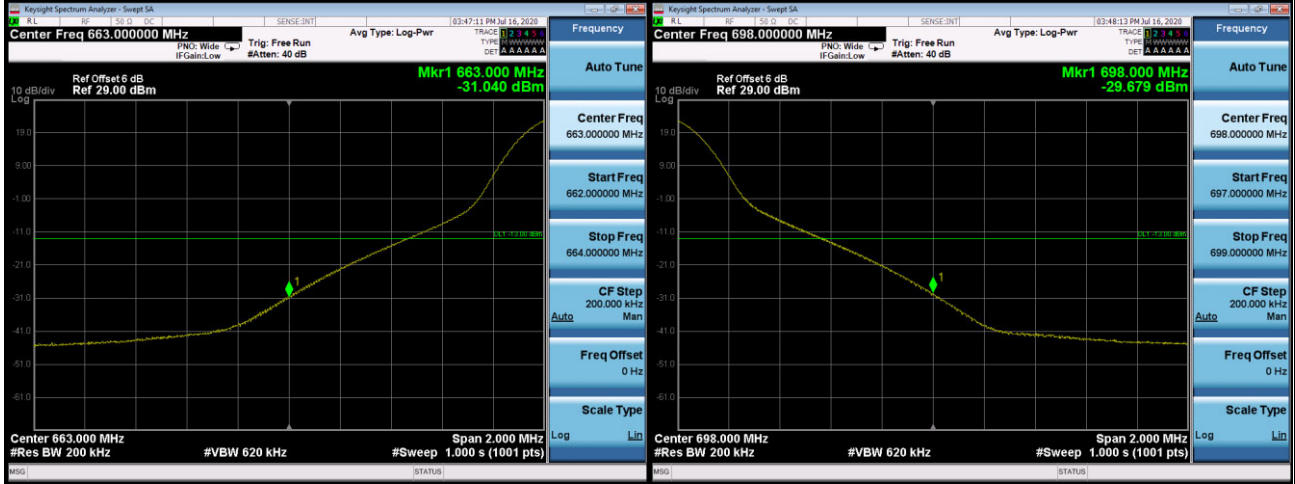

LTE Band 71_10M

1RB#0		1RB#49	
Channel	133172	Channel	133422

50RB#0

133172		133422	
Channel	133172	Channel	133422

LTE Band 71_15M

1RB#0		1RB#74	
Channel	133197	Channel	133397

75RB#0

133197		133397	
Channel	133197	Channel	133397

LTE Band 71_20M

1RB#0		1RB#99	
Channel	133222	Channel	133372

100RB#0

Channel		133222		Channel		133372	
---------	--	--------	--	---------	--	--------	--

APPENDIX H - PEAK TO AVERAGE RATIO

WCDMA Band IV_WCDMA

LTE Band 4 _1.4M

LTE Band 4 _3M

LTE Band 4 _5M

LTE Band 4 _10M

LTE Band 4 _15M

LTE Band 4 _20M

LTE Band 7 _5M