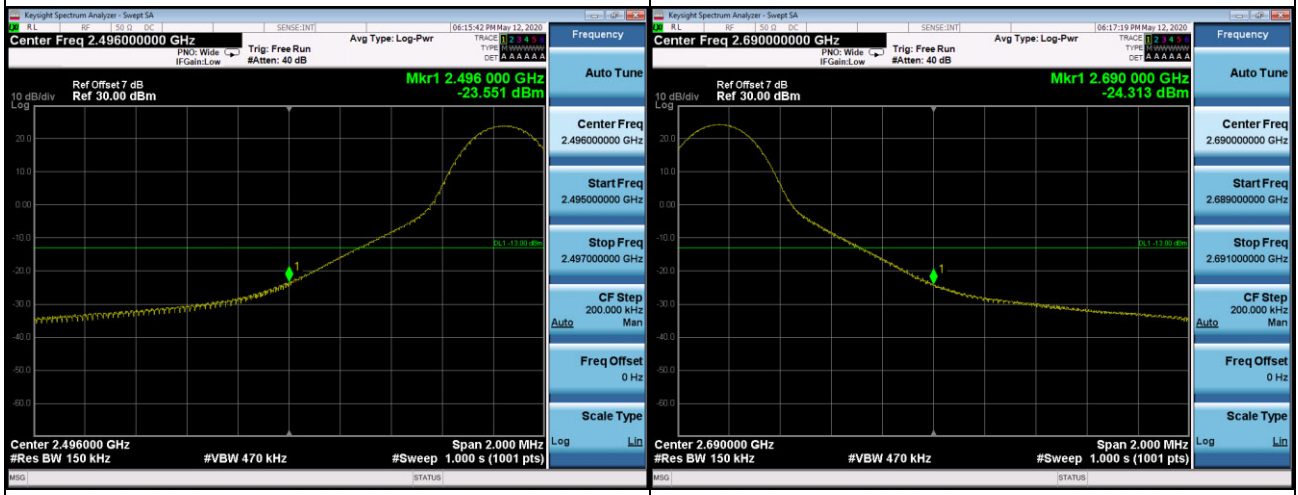

LTE Band 41_15M

1RB#0	1RB#74		
Channel	39725	Channel	41515