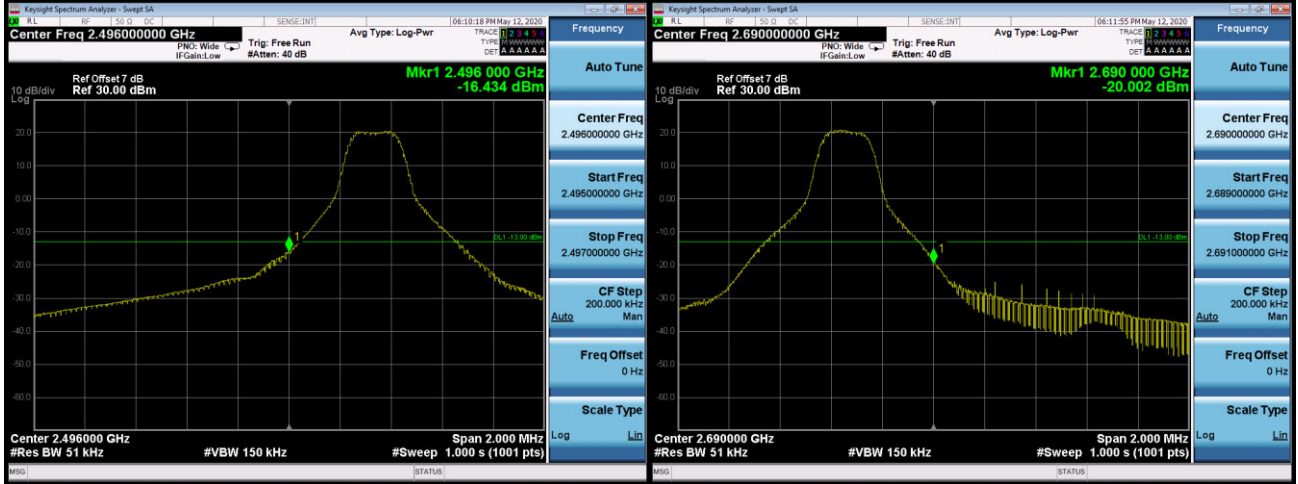

## LTE Band 41\_5M

1RB#0	1RB#24		
Channel	39675	Channel	41565