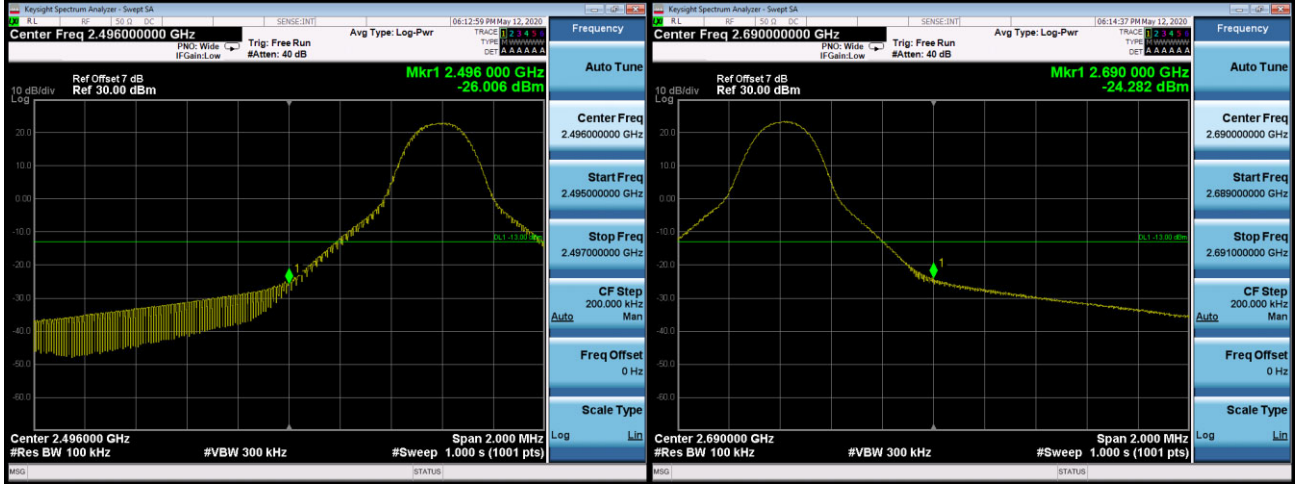

LTE Band 41_10M

1RB#0	1RB#49		
Channel	39700	Channel	41540