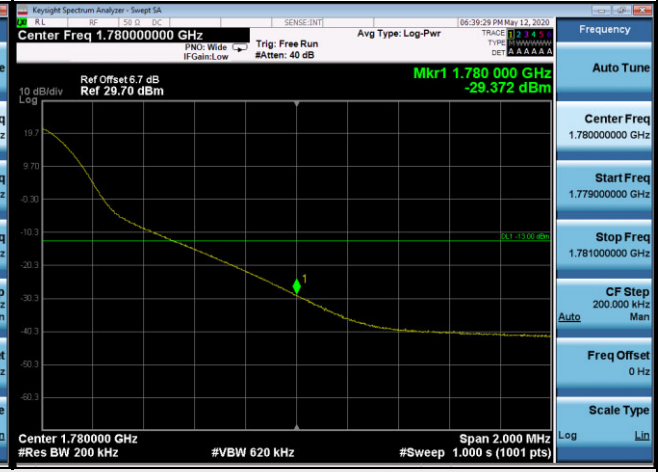

LTE Band 66_20M

1RB0		1RB99	
Channel	132072	Channel	132572