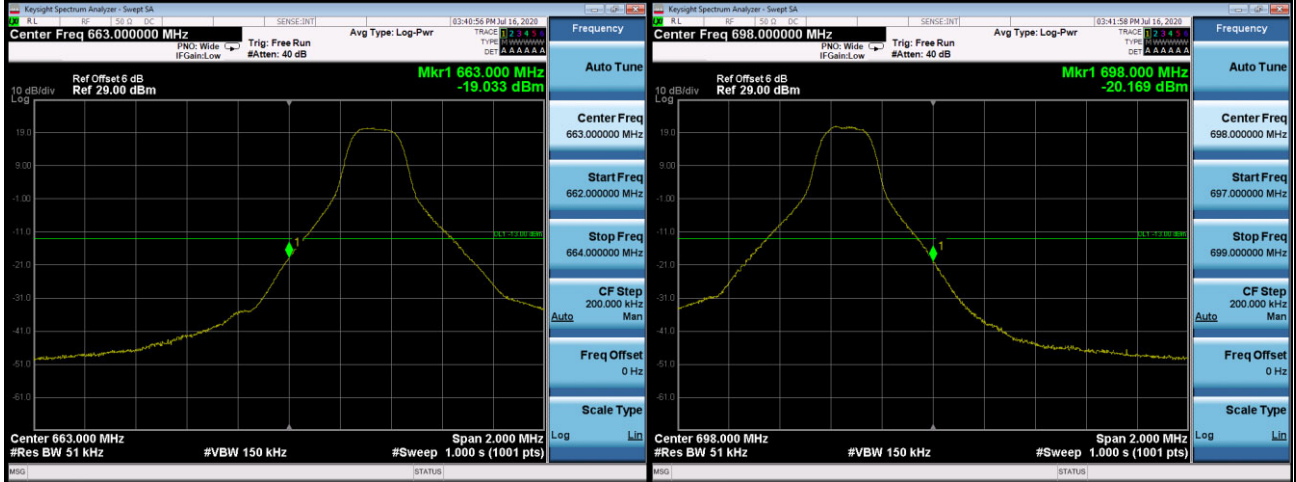

## LTE Band 66\_20M

1RB0		1RB99	
Channel	132072	Channel	132572

## 100RB0

132072		132572	
Channel	132072	Channel	132572

LTE Band 71_5M			
1RB#0		1RB#24	
Channel	133147	Channel	133447

25RB#0			
Channel	133147	Channel	133447