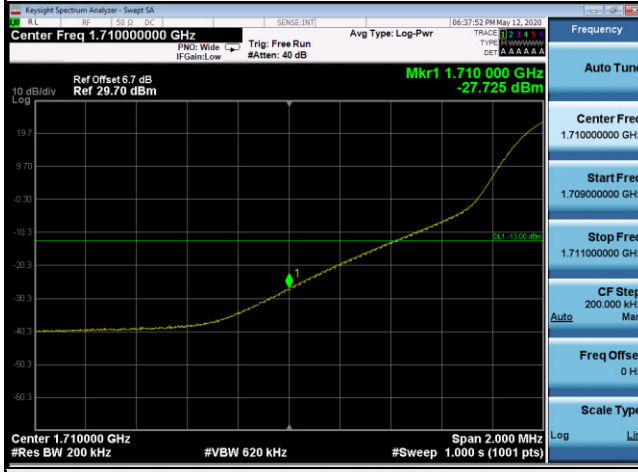

LTE Band 66_20M

1RB0		1RB99	
Channel	132072	Channel	132572