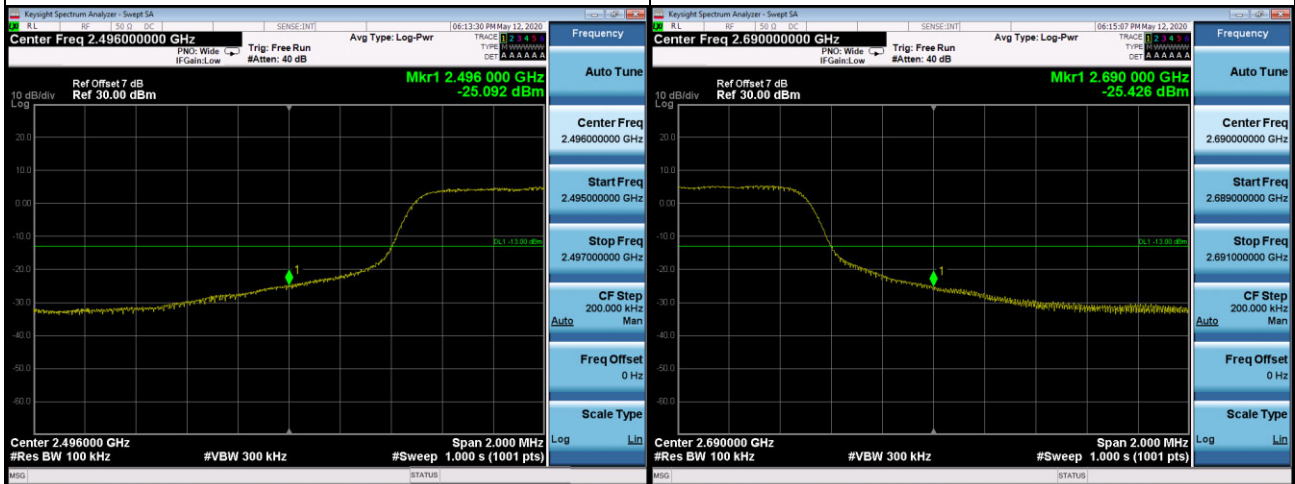

50RB#0

39700	41540		
Channel	39700	Channel	41540