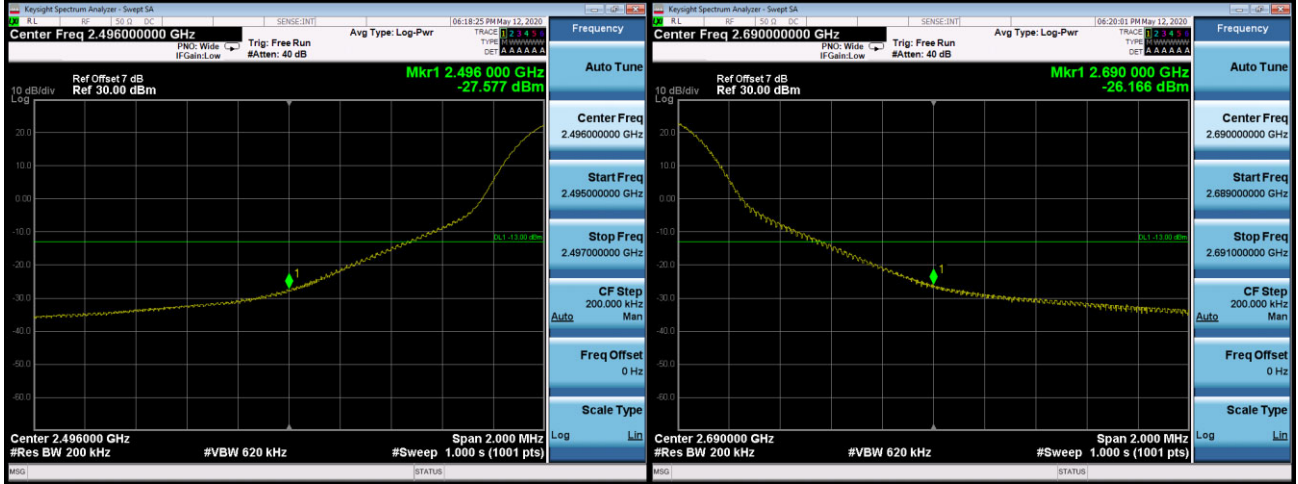

LTE Band 41_20M

1RB#0		1RB#99	
Channel	39750	Channel	41490