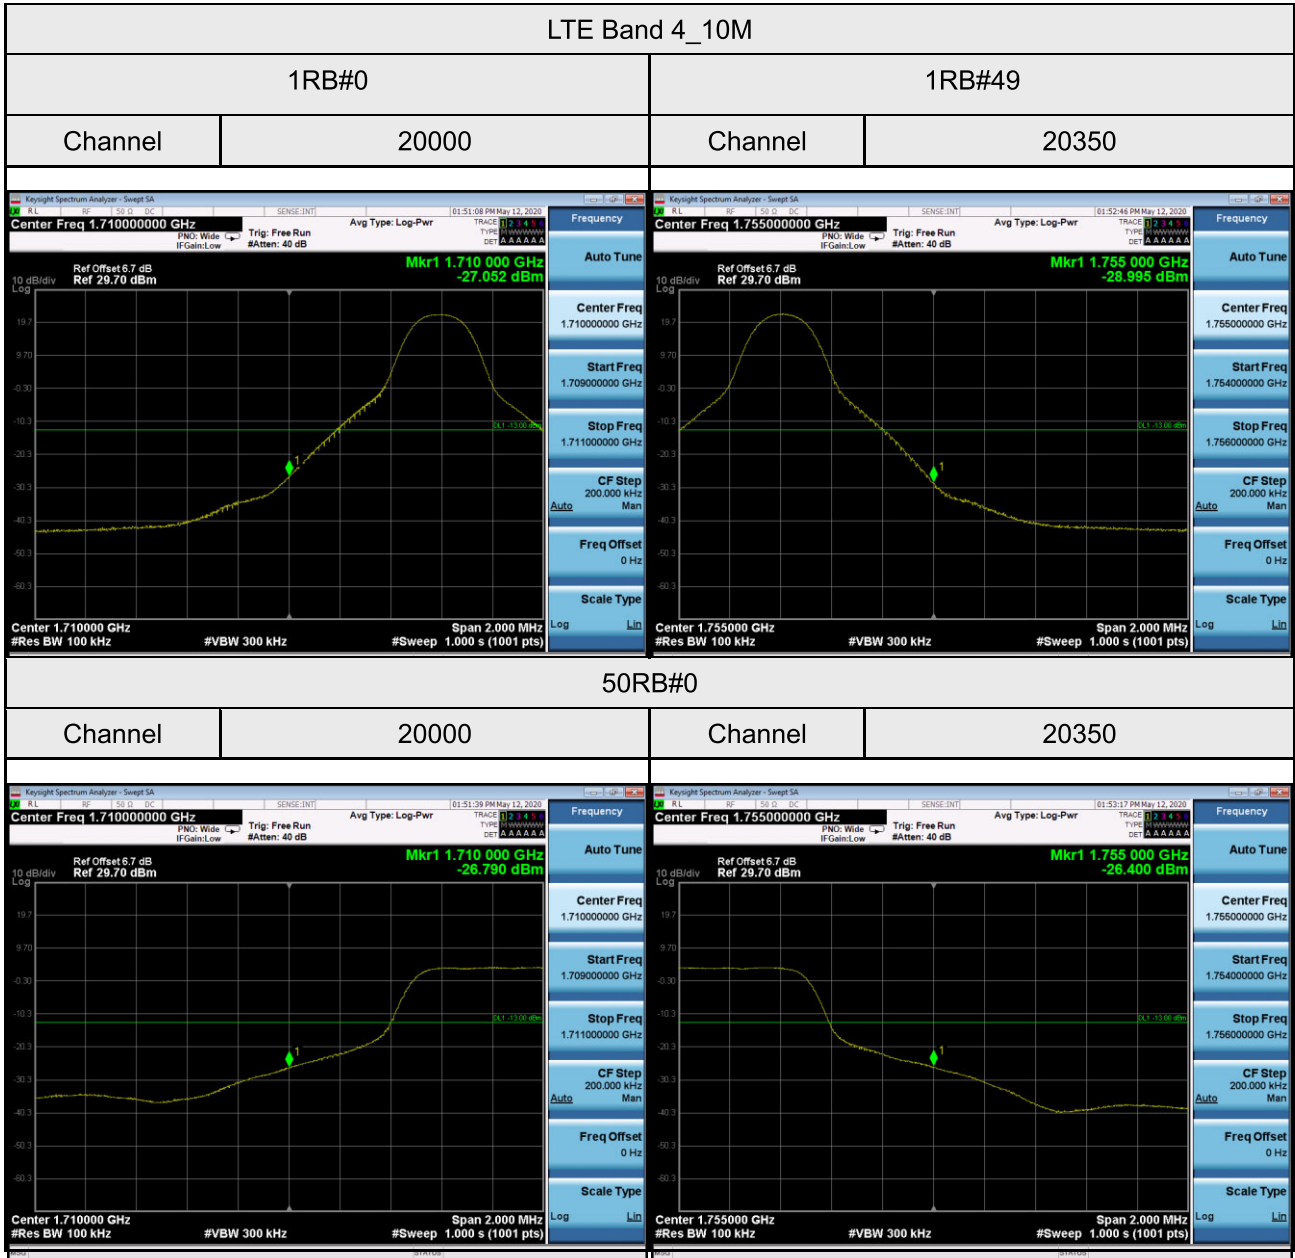

LTE Band 4_5M			
1RB#0		1RB#24	
Channel	19975	Channel	20375

25RB#0			
Channel		Channel	
19975	20375	19975	20375

LTE Band 7_5M

1RB#0		1RB#24	
Channel	20775	Channel	21425

25RB#0

20775		21425	
Channel	20775	Channel	21425

LTE Band 7_20M

1RB#0		1RB#99	
Channel	20850	Channel	21350

100RB#0

Channel		20850	Channel		21350
---------	--	-------	---------	--	-------