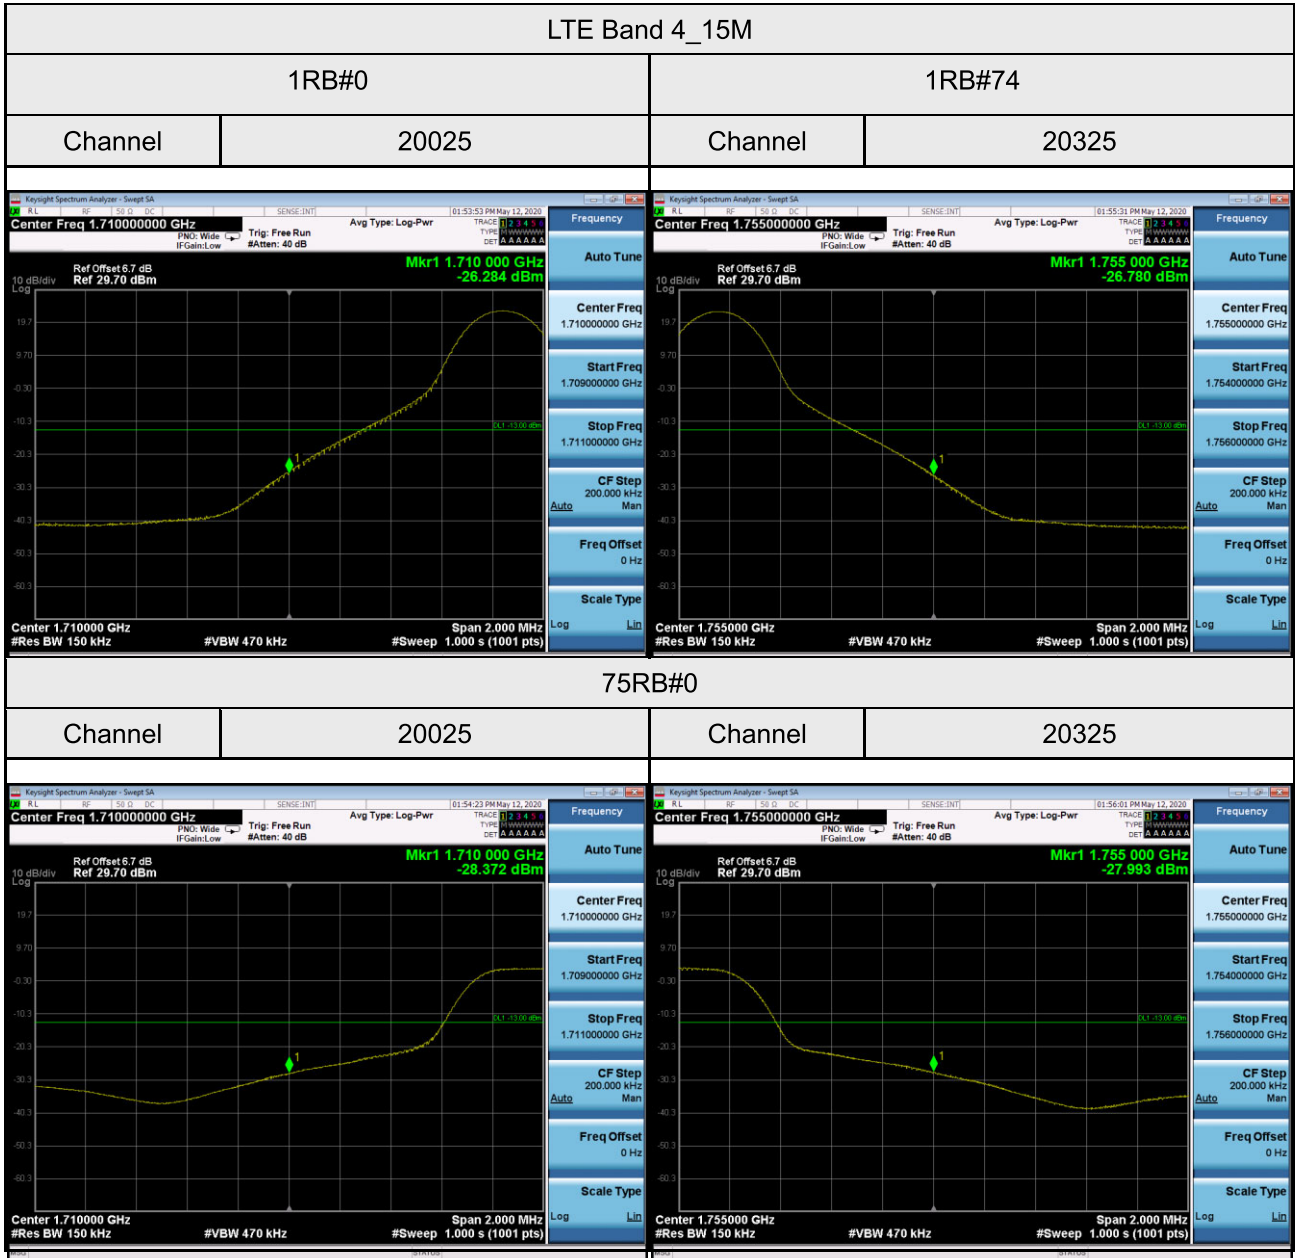

LTE Band 4_5M			
1RB#0		1RB#24	
Channel	19975	Channel	20375

25RB#0			
Channel		Channel	
19975	20375	19975	20375

LTE Band 7_5M

1RB#0		1RB#24	
Channel	20775	Channel	21425

25RB#0

20775		21425	
Channel	20775	Channel	21425

LTE Band 7_20M

1RB#0		1RB#99	
Channel	20850	Channel	21350

100RB#0

Channel		20850	Channel		21350
---------	--	-------	---------	--	-------