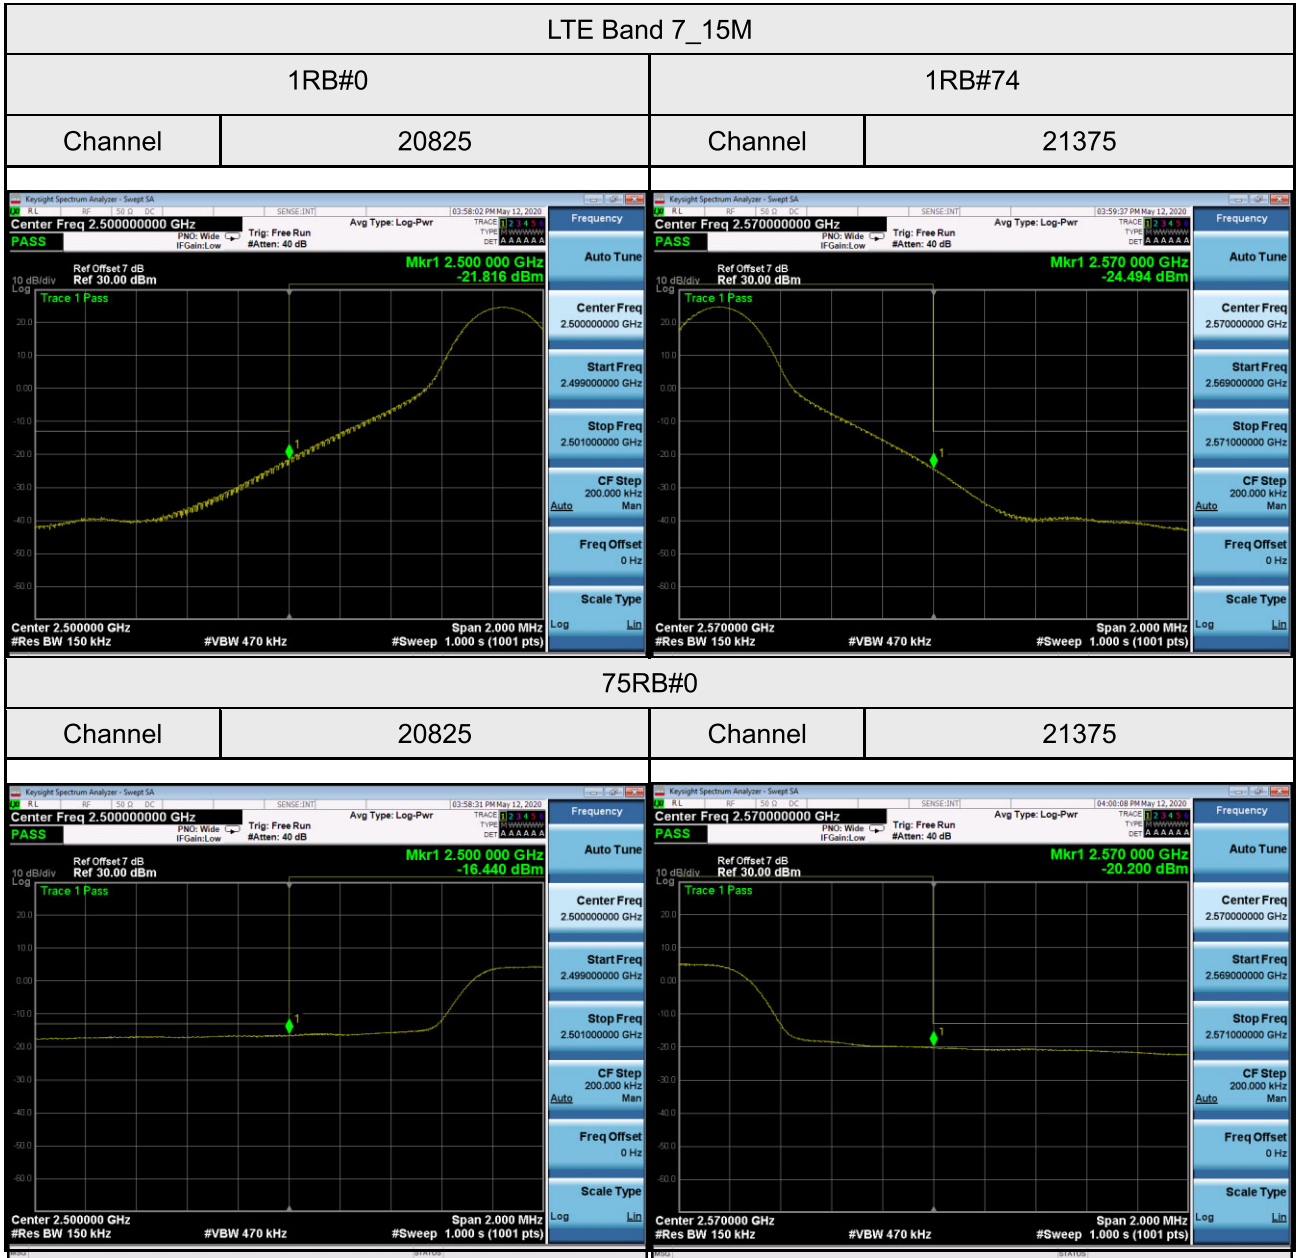

LTE Band 4_5M			
1RB#0		1RB#24	
Channel	19975	Channel	20375

25RB#0			
Channel		Channel	
19975	20375	19975	20375

LTE Band 7_5M

1RB#0		1RB#24	
Channel	20775	Channel	21425

25RB#0

20775		21425	
Channel	20775	Channel	21425

LTE Band 7_20M

1RB#0		1RB#99	
Channel	20850	Channel	21350

100RB#0

Channel		20850	Channel		21350
---------	--	-------	---------	--	-------