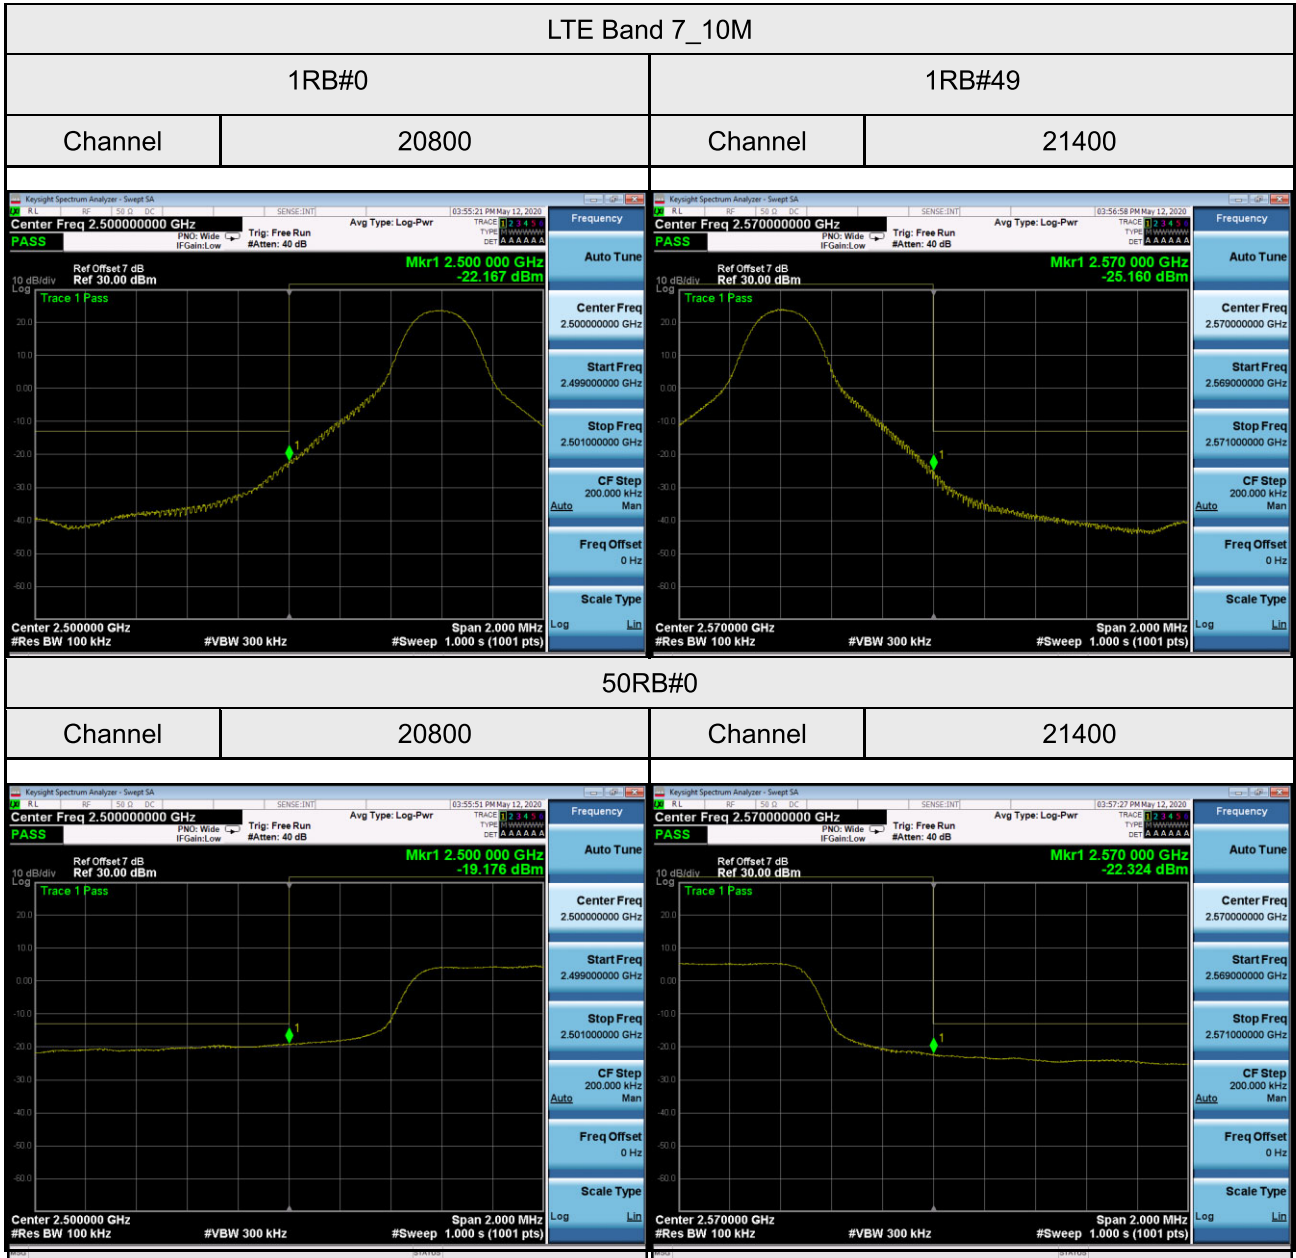

LTE Band 4_5M			
1RB#0		1RB#24	
Channel	19975	Channel	20375

25RB#0			
Channel		Channel	
19975	20375	19975	20375

LTE Band 7_5M

1RB#0		1RB#24	
Channel	20775	Channel	21425

25RB#0

20775		21425	
Channel	20775	Channel	21425

LTE Band 7_20M

1RB#0		1RB#99	
Channel	20850	Channel	21350

100RB#0

Channel		20850	Channel		21350
---------	--	-------	---------	--	-------