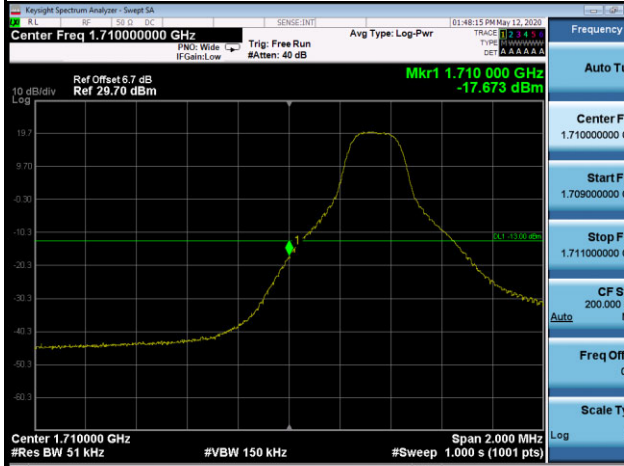

LTE Band 4_5M			
1RB#0		1RB#24	
Channel	19975	Channel	20375

25RB#0			
Channel		Channel	
19975	20375	19975	20375

LTE Band 7_5M

1RB#0		1RB#24	
Channel	20775	Channel	21425

25RB#0

20775		21425	
Channel	20775	Channel	21425

LTE Band 7_20M

1RB#0		1RB#99	
Channel	20850	Channel	21350

100RB#0

Channel		20850	Channel		21350
---------	--	-------	---------	--	-------