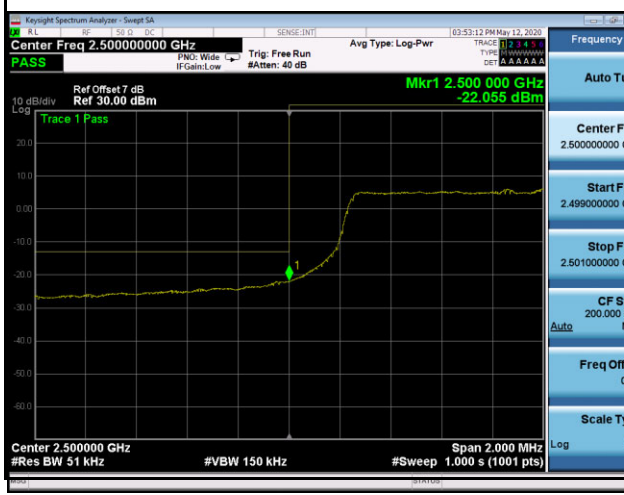

LTE Band 4_5M			
1RB#0		1RB#24	
Channel	19975	Channel	20375

25RB#0			
Channel		Channel	
19975	20375	19975	20375

LTE Band 7_5M

1RB#0		1RB#24	
Channel	20775	Channel	21425

25RB#0

20775		21425	
Channel	20775	Channel	21425

LTE Band 7_20M

1RB#0		1RB#99	
Channel	20850	Channel	21350

100RB#0

Channel		20850	Channel		21350
---------	--	-------	---------	--	-------