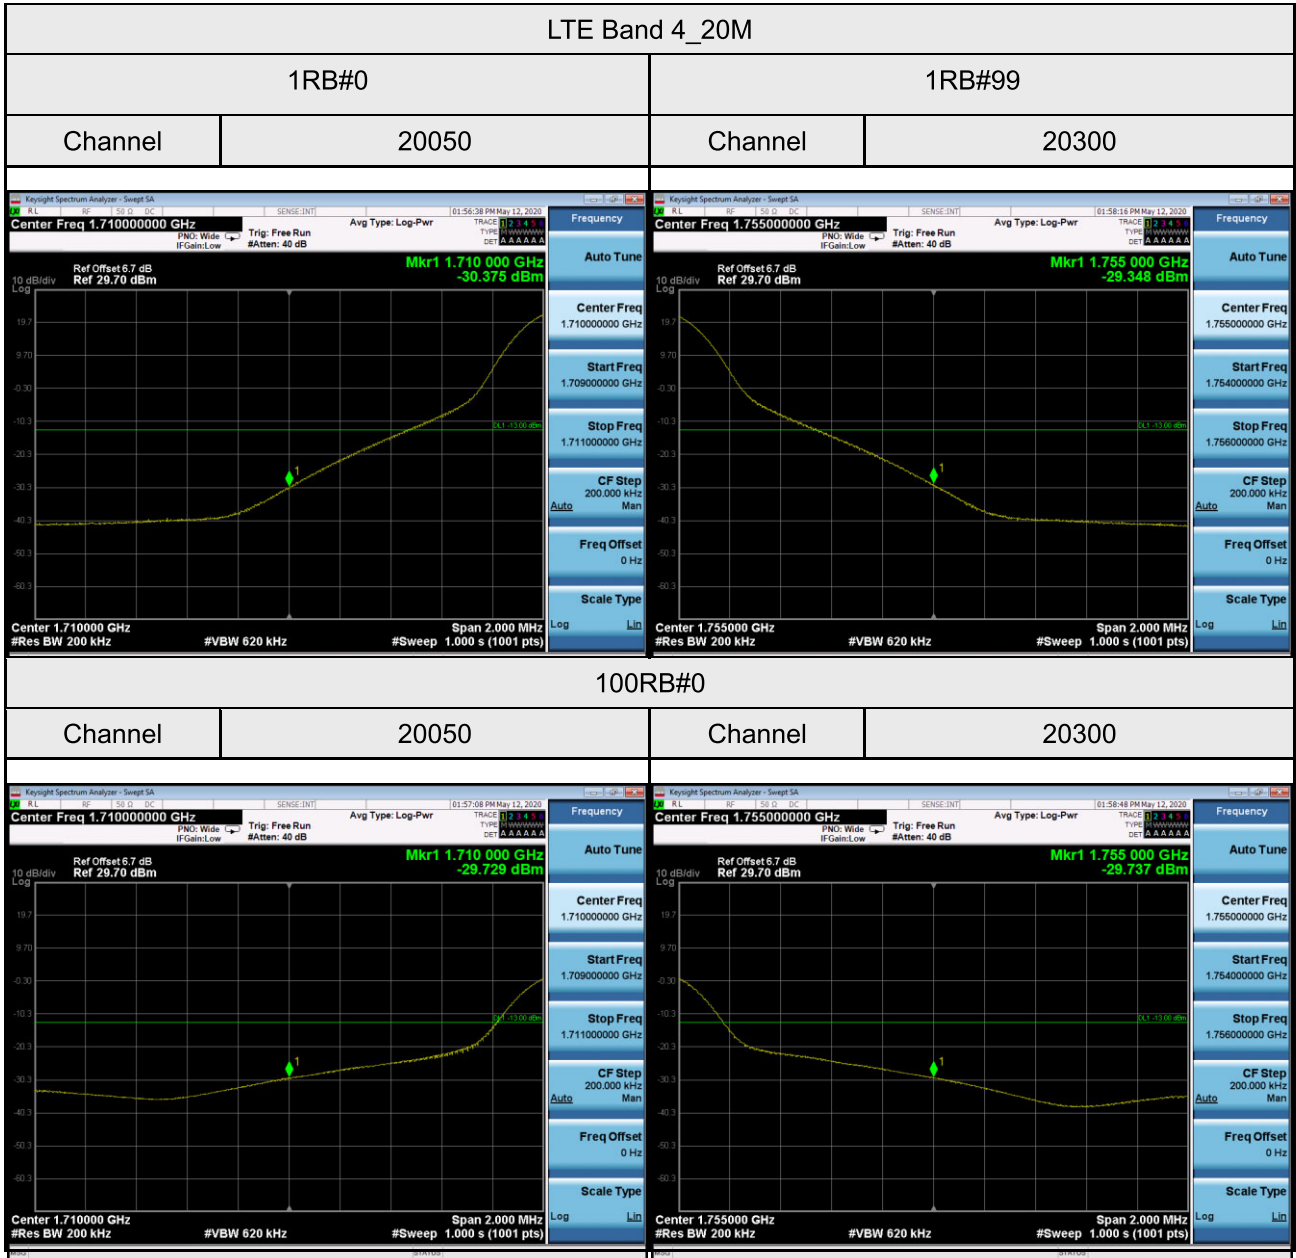

LTE Band 4_5M			
1RB#0		1RB#24	
Channel	19975	Channel	20375

25RB#0			
Channel		Channel	
19975	20375	19975	20375

LTE Band 7_5M

1RB#0		1RB#24	
Channel	20775	Channel	21425

25RB#0

20775		21425	
Channel	20775	Channel	21425

LTE Band 7_20M

1RB#0		1RB#99	
Channel	20850	Channel	21350

100RB#0

Channel		20850	Channel		21350
---------	--	-------	---------	--	-------