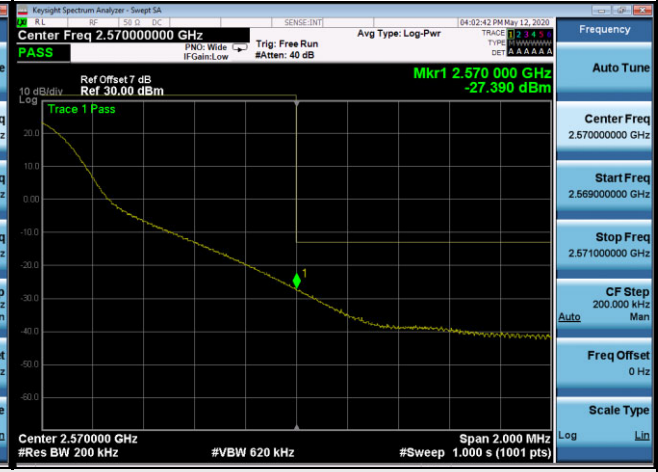

LTE Band 4_5M			
1RB#0		1RB#24	
Channel	19975	Channel	20375

25RB#0			
Channel		Channel	
19975	20375	19975	20375

LTE Band 7_5M

1RB#0		1RB#24	
Channel	20775	Channel	21425

25RB#0

20775		21425	
Channel	20775	Channel	21425

LTE Band 7_20M

1RB#0		1RB#99	
Channel	20850	Channel	21350

100RB#0

Channel		20850	Channel		21350
---------	--	-------	---------	--	-------