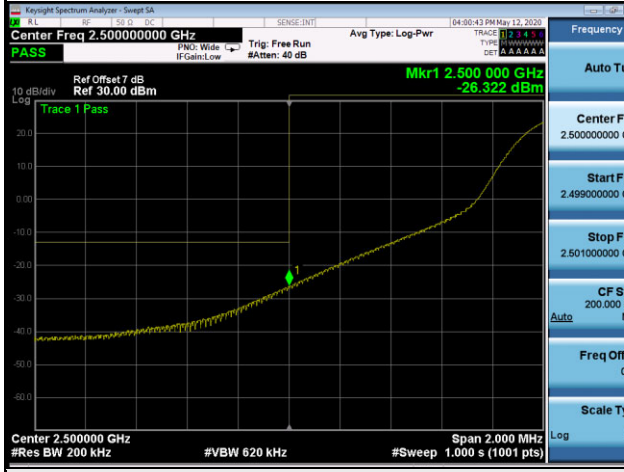

LTE Band 4_5M			
1RB#0		1RB#24	
Channel	19975	Channel	20375

25RB#0			
Channel		Channel	
19975	20375	19975	20375

LTE Band 7_5M

1RB#0		1RB#24	
Channel	20775	Channel	21425

25RB#0

20775		21425	
Channel	20775	Channel	21425

LTE Band 7_20M

1RB#0		1RB#99	
Channel	20850	Channel	21350

100RB#0

Channel		20850	Channel		21350
---------	--	-------	---------	--	-------