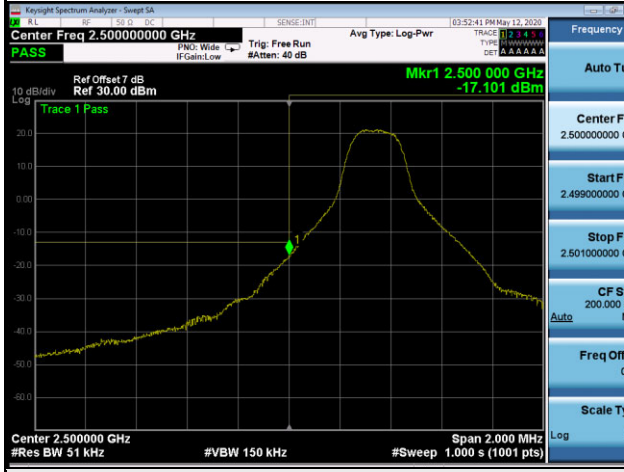

LTE Band 4_5M			
1RB#0		1RB#24	
Channel	19975	Channel	20375

25RB#0			
Channel		Channel	
19975	20375	19975	20375

LTE Band 7_5M

1RB#0		1RB#24	
Channel	20775	Channel	21425

25RB#0

20775		21425	
Channel	20775	Channel	21425

LTE Band 7_20M

1RB#0		1RB#99	
Channel	20850	Channel	21350

100RB#0

Channel		20850	Channel		21350
---------	--	-------	---------	--	-------