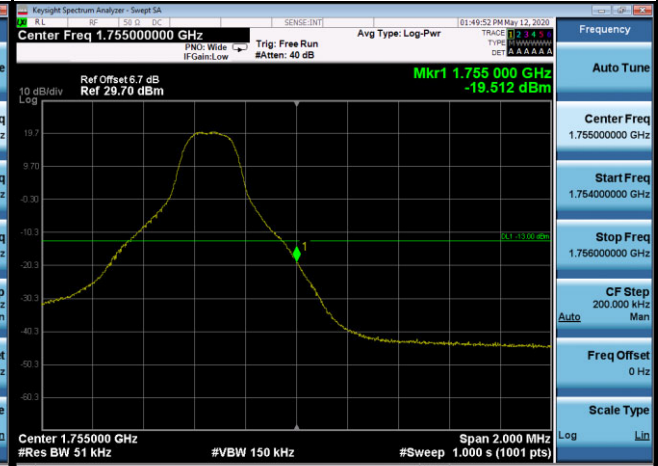

LTE Band 4_5M			
1RB#0		1RB#24	
Channel	19975	Channel	20375

25RB#0			
Channel		Channel	
19975	20375	19975	20375

LTE Band 7_5M

1RB#0		1RB#24	
Channel	20775	Channel	21425

25RB#0

20775		21425	
Channel	20775	Channel	21425

LTE Band 7_20M

1RB#0		1RB#99	
Channel	20850	Channel	21350

100RB#0

Channel		20850	Channel		21350
---------	--	-------	---------	--	-------