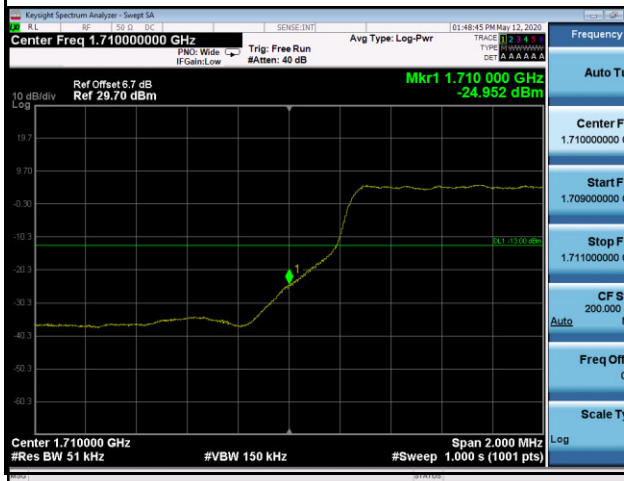

LTE Band 4_5M			
1RB#0		1RB#24	
Channel	19975	Channel	20375

25RB#0			
Channel		Channel	
19975	20375	19975	20375

LTE Band 7_5M

1RB#0		1RB#24	
Channel	20775	Channel	21425

25RB#0

20775		21425	
Channel	20775	Channel	21425

LTE Band 7_20M

1RB#0		1RB#99	
Channel	20850	Channel	21350

100RB#0

Channel		20850	Channel		21350
---------	--	-------	---------	--	-------