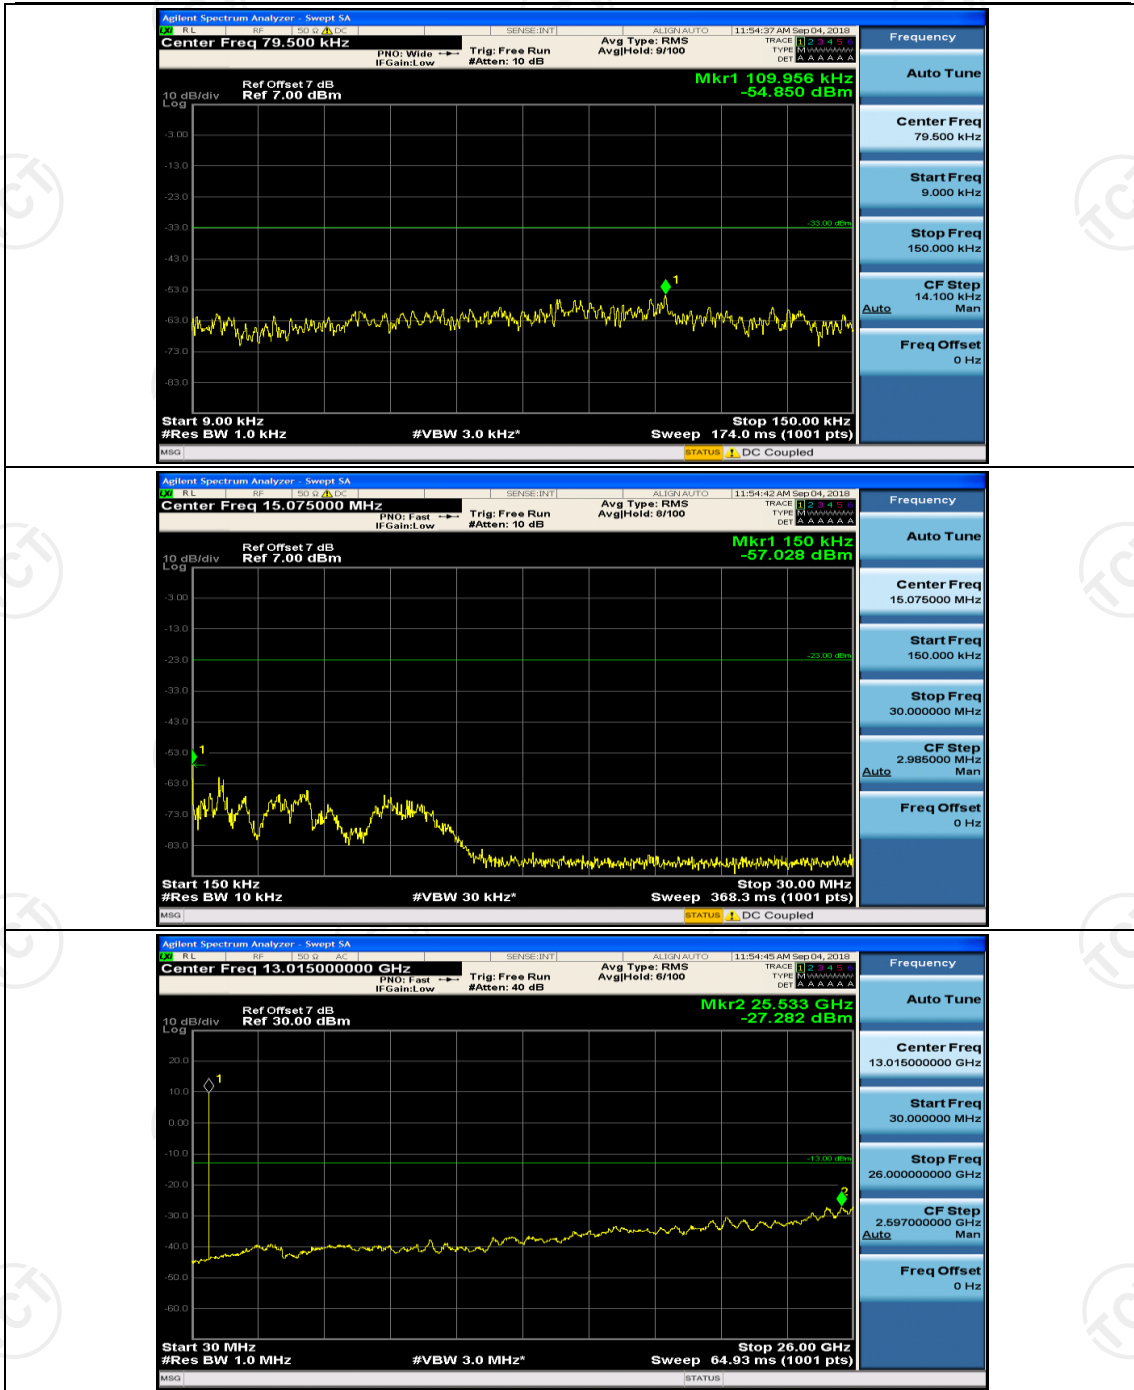

Channel Bandwidth: 3 MHz

(Channel Bandwidth: 3 MHz)_LCH_16QAM_1RB#0

(Channel Bandwidth: 3 MHz)_LCH_16QAM_1RB#7

(Channel Bandwidth: 3 MHz)_MCH_16QAM_1RB#0

(Channel Bandwidth: 3 MHz)_MCH_16QAM_1RB#7

Channel Bandwidth: 5 MHz

(Channel Bandwidth: 5 MHz)_MCH_QPSK_1RB#0

(Channel Bandwidth: 5 MHz)_MCH_QPSK_1RB#12

(Channel Bandwidth: 5 MHz)_HCH_QPSK_1RB#0

(Channel Bandwidth: 5 MHz)_HCH_QPSK_1RB#12