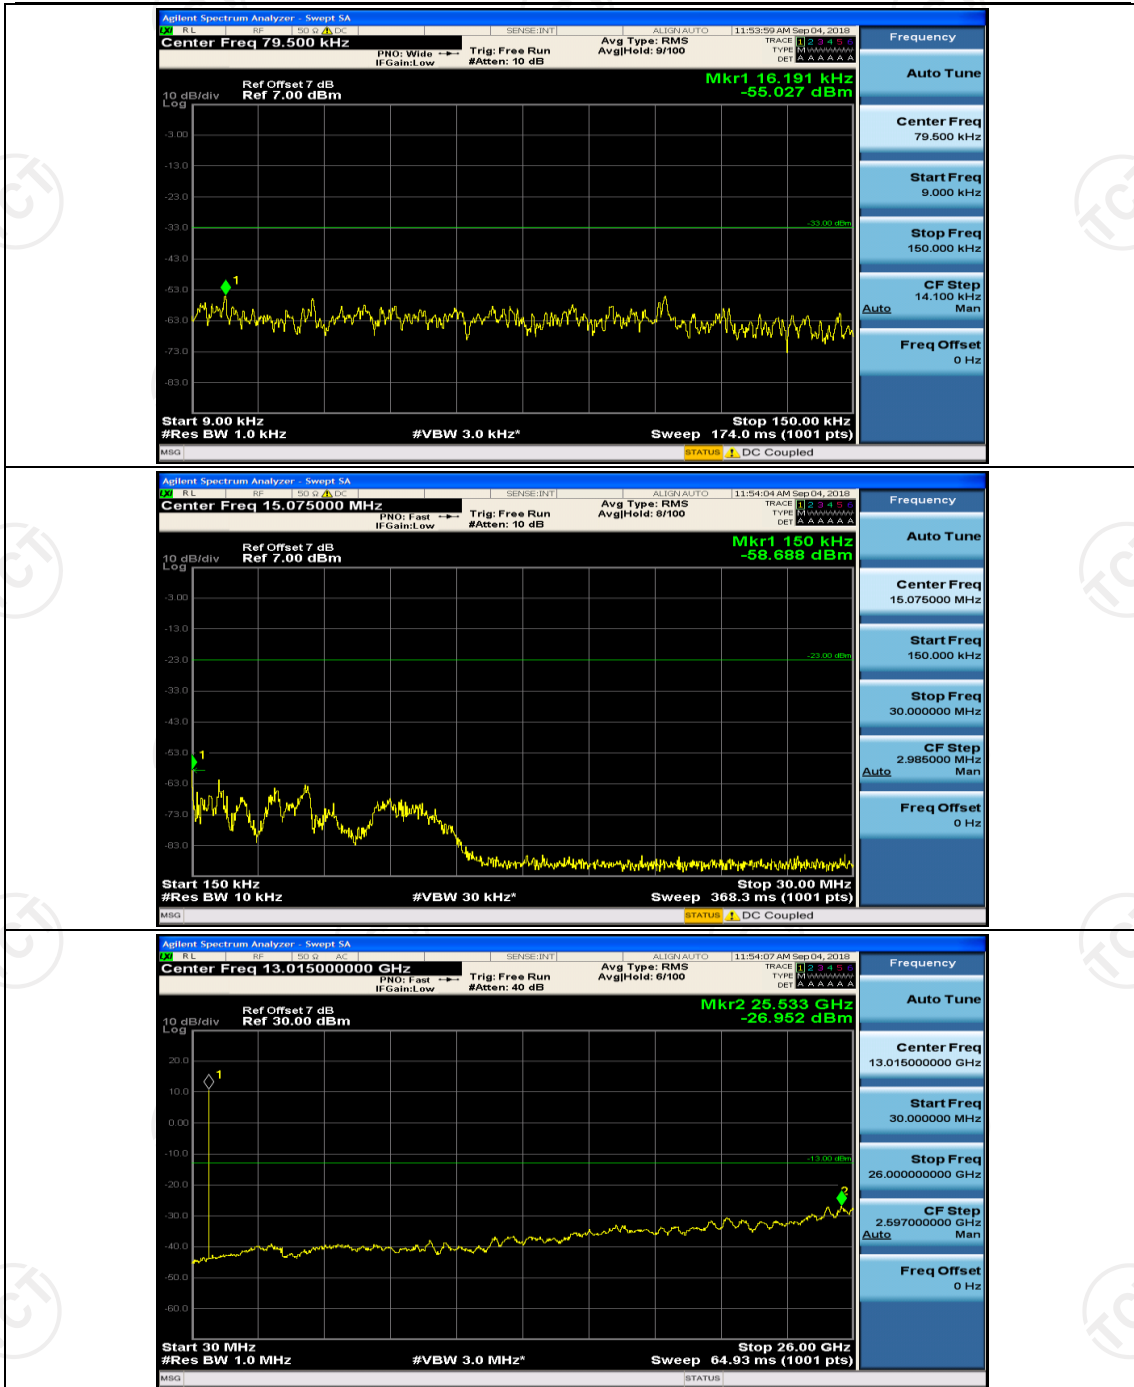

Channel Bandwidth: 3 MHz

(Channel Bandwidth: 3 MHz)_LCH_16QAM_1RB#0

(Channel Bandwidth: 3 MHz)_LCH_16QAM_1RB#7

(Channel Bandwidth: 3 MHz)_MCH_16QAM_1RB#0

(Channel Bandwidth: 3 MHz)_MCH_16QAM_1RB#7

Channel Bandwidth: 5 MHz

(Channel Bandwidth: 5 MHz)_MCH_QPSK_1RB#0

(Channel Bandwidth: 5 MHz)_MCH_QPSK_1RB#12

(Channel Bandwidth: 5 MHz)_HCH_QPSK_1RB#0

(Channel Bandwidth: 5 MHz)_HCH_QPSK_1RB#12