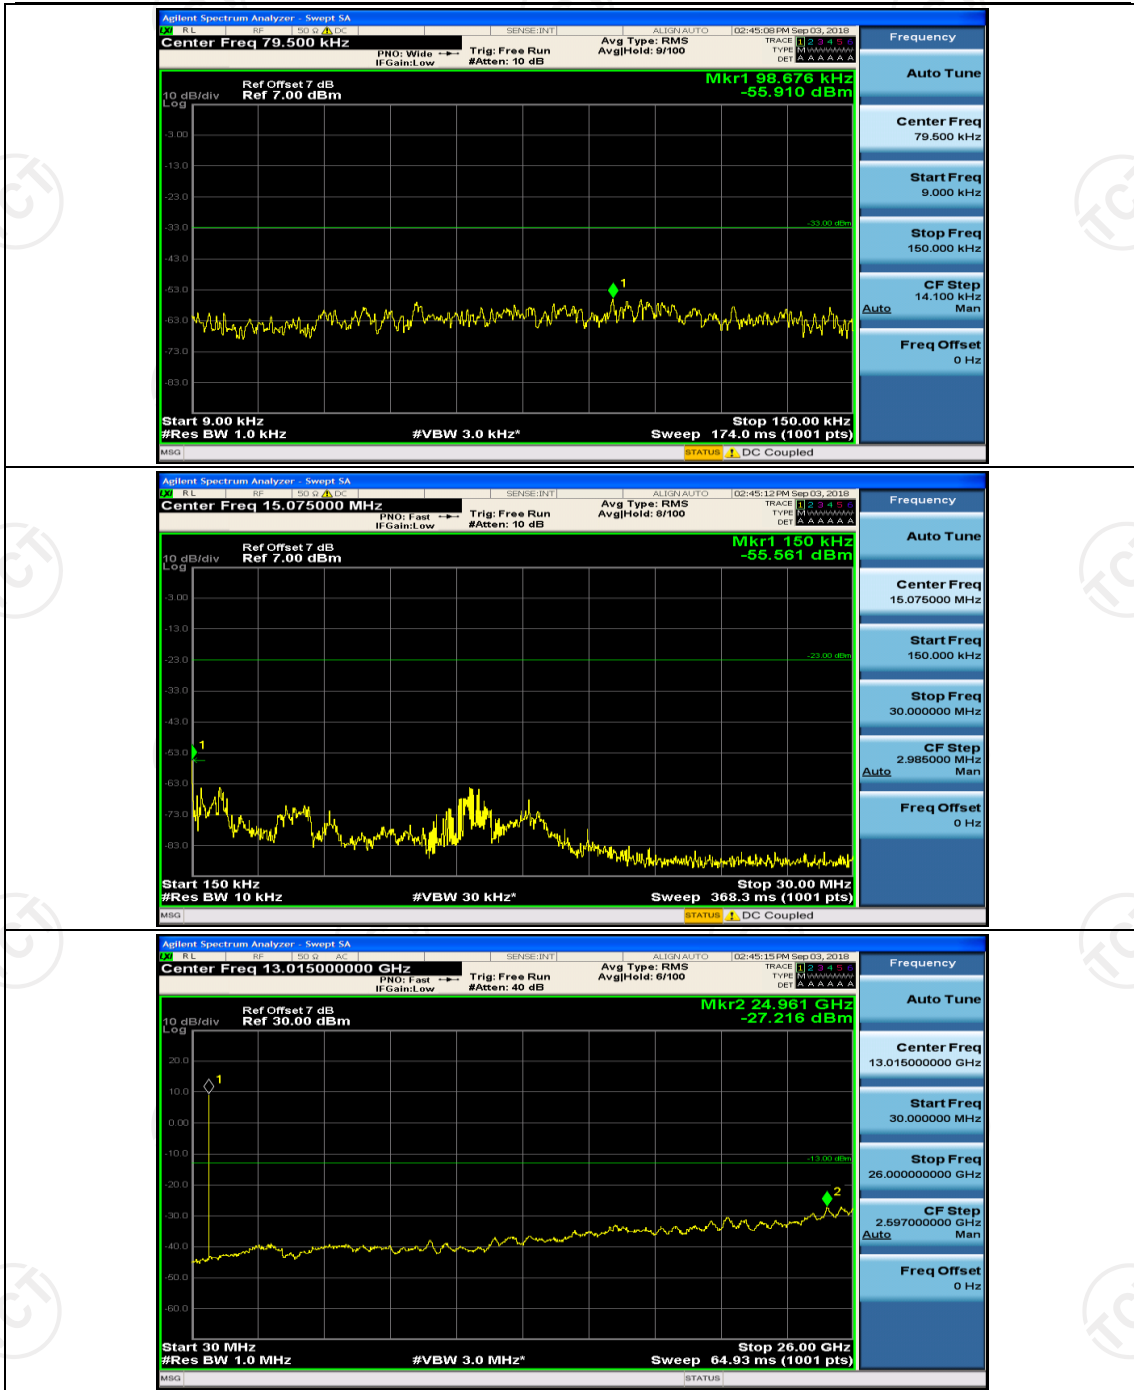

Channel Bandwidth: 3 MHz

(Channel Bandwidth: 3 MHz)_LCH_16QAM_1RB#0

(Channel Bandwidth: 3 MHz)_LCH_16QAM_1RB#7

(Channel Bandwidth: 3 MHz)_MCH_16QAM_1RB#0

(Channel Bandwidth: 3 MHz)_MCH_16QAM_1RB#7

Channel Bandwidth: 5 MHz

(Channel Bandwidth: 5 MHz)_MCH_QPSK_1RB#0

(Channel Bandwidth: 5 MHz)_MCH_QPSK_1RB#12

(Channel Bandwidth: 5 MHz)_HCH_QPSK_1RB#0

(Channel Bandwidth: 5 MHz)_HCH_QPSK_1RB#12