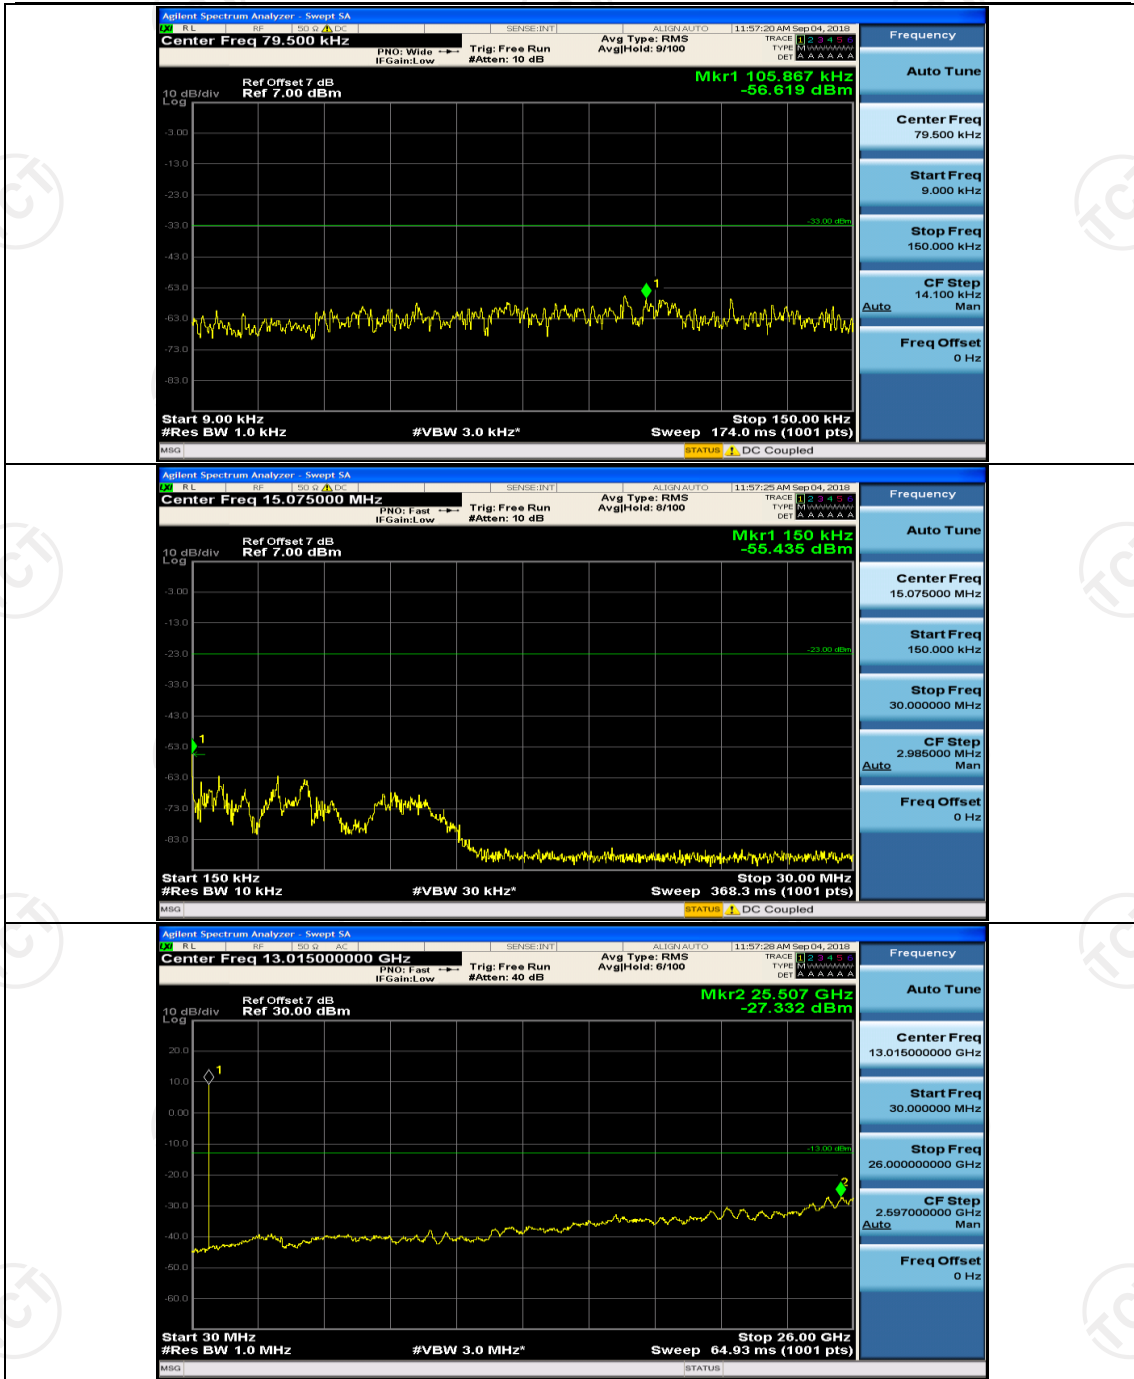

Channel Bandwidth: 3 MHz

(Channel Bandwidth: 3 MHz)_LCH_16QAM_1RB#0

(Channel Bandwidth: 3 MHz)_LCH_16QAM_1RB#7

(Channel Bandwidth: 3 MHz)_MCH_16QAM_1RB#0

(Channel Bandwidth: 3 MHz)_MCH_16QAM_1RB#7

Channel Bandwidth: 5 MHz

(Channel Bandwidth: 5 MHz)_MCH_QPSK_1RB#0

(Channel Bandwidth: 5 MHz)_MCH_QPSK_1RB#12

(Channel Bandwidth: 5 MHz)_HCH_QPSK_1RB#0

(Channel Bandwidth: 5 MHz)_HCH_QPSK_1RB#12