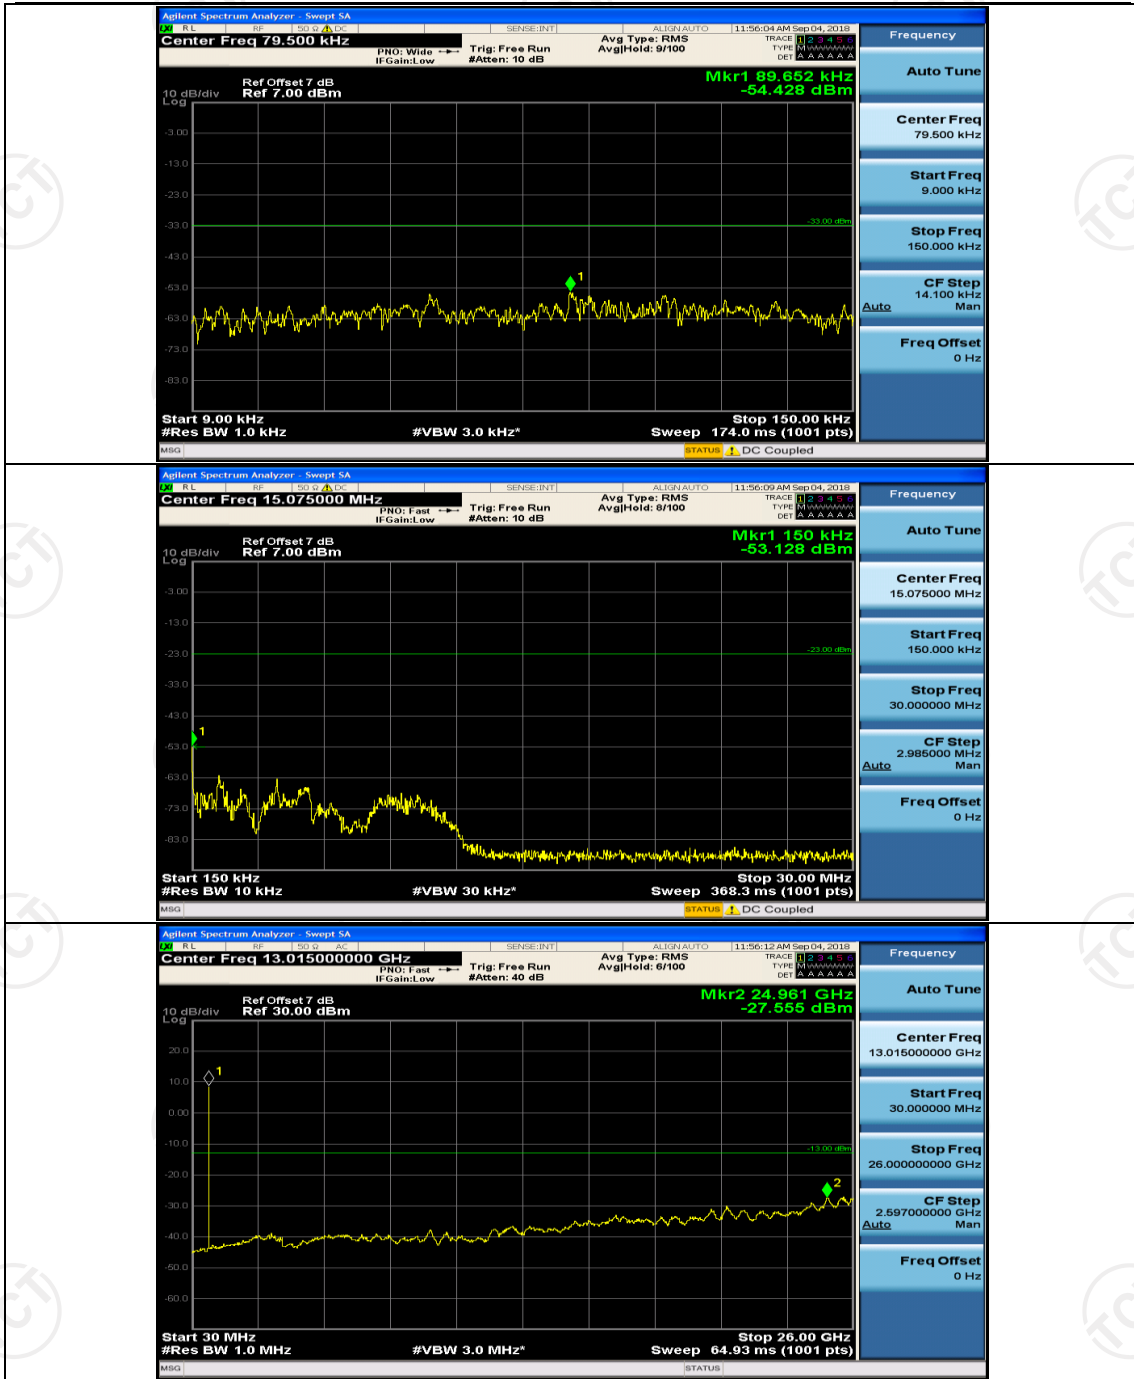

Channel Bandwidth: 3 MHz

(Channel Bandwidth: 3 MHz)_LCH_16QAM_1RB#0

(Channel Bandwidth: 3 MHz)_LCH_16QAM_1RB#7

(Channel Bandwidth: 3 MHz)_MCH_16QAM_1RB#0

(Channel Bandwidth: 3 MHz)_MCH_16QAM_1RB#7

Channel Bandwidth: 5 MHz

(Channel Bandwidth: 5 MHz)_MCH_QPSK_1RB#0

(Channel Bandwidth: 5 MHz)_MCH_QPSK_1RB#12

(Channel Bandwidth: 5 MHz)_HCH_QPSK_1RB#0

(Channel Bandwidth: 5 MHz)_HCH_QPSK_1RB#12