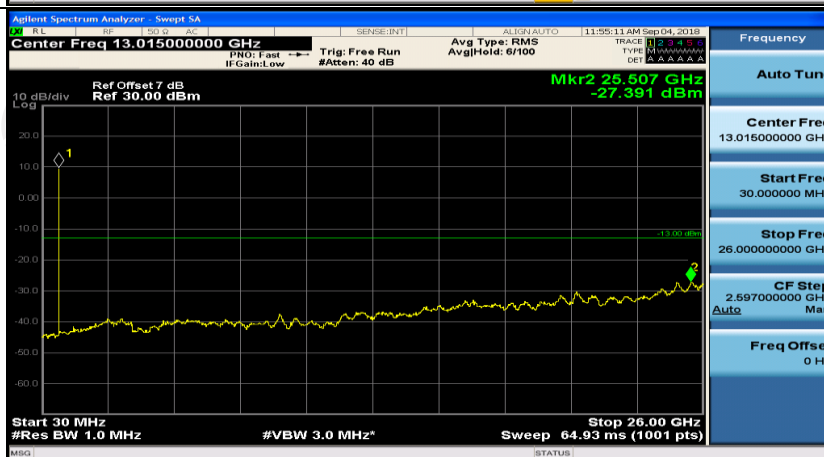

Channel Bandwidth: 3 MHz

(Channel Bandwidth: 3 MHz)_LCH_16QAM_1RB#0

(Channel Bandwidth: 3 MHz)_LCH_16QAM_1RB#7

(Channel Bandwidth: 3 MHz)_MCH_16QAM_1RB#0

(Channel Bandwidth: 3 MHz)_MCH_16QAM_1RB#7

Channel Bandwidth: 5 MHz