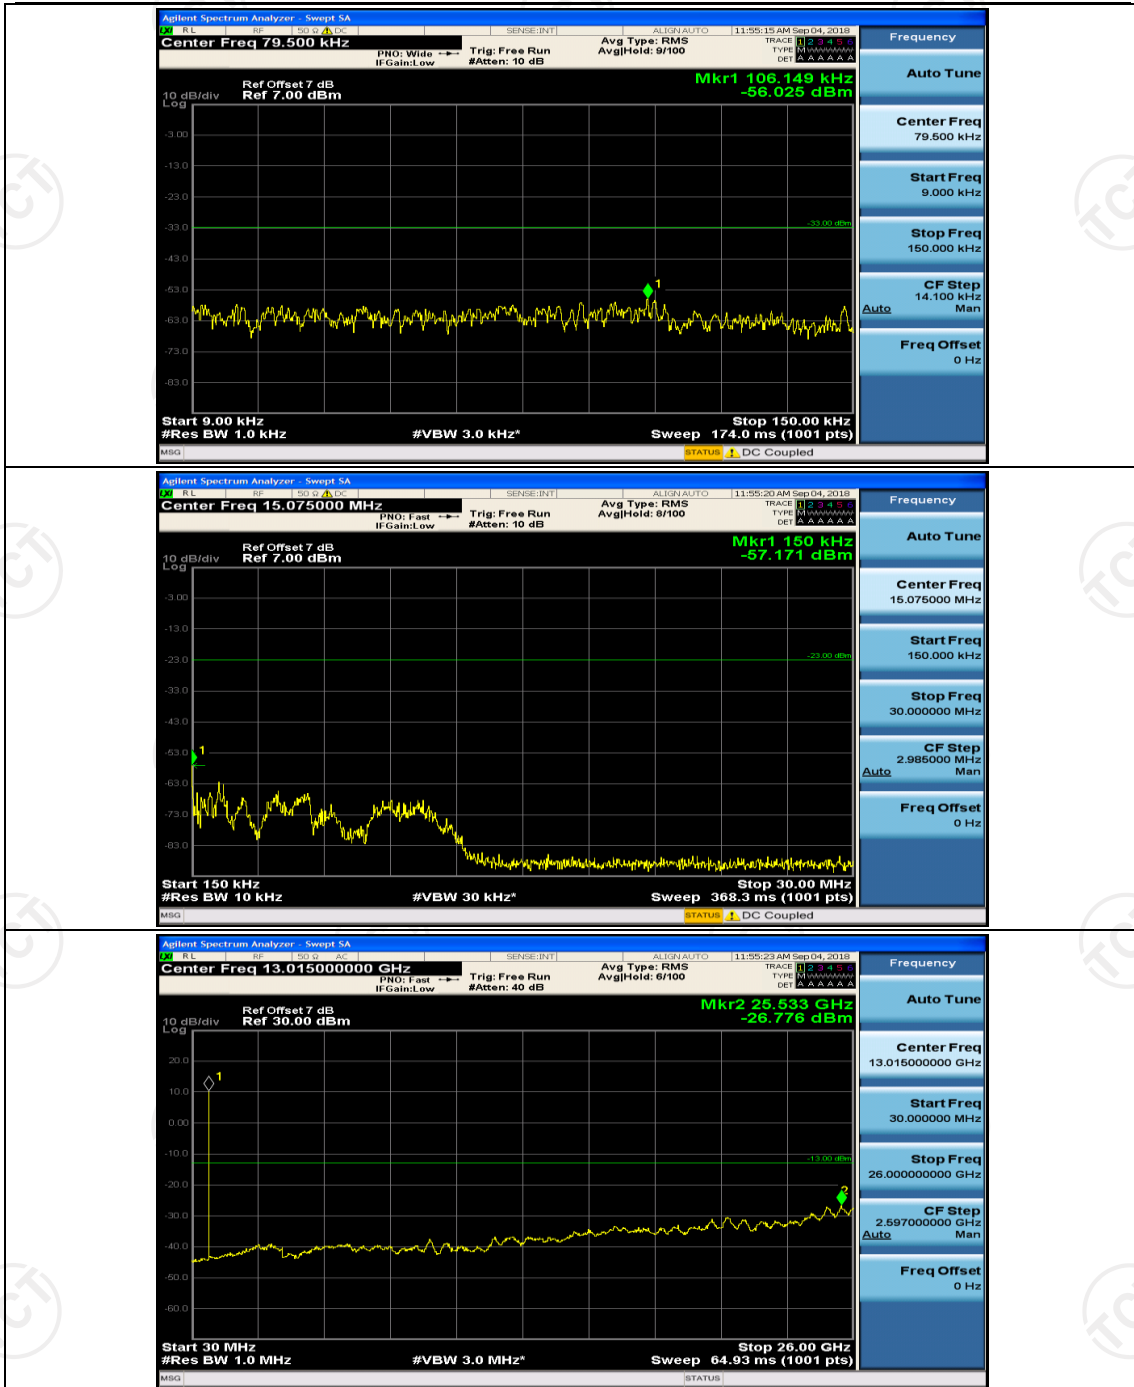

Channel Bandwidth: 3 MHz

(Channel Bandwidth: 3 MHz)_LCH_16QAM_1RB#0

(Channel Bandwidth: 3 MHz)_LCH_16QAM_1RB#7

(Channel Bandwidth: 3 MHz)_MCH_16QAM_1RB#0

(Channel Bandwidth: 3 MHz)_MCH_16QAM_1RB#7

Channel Bandwidth: 5 MHz

(Channel Bandwidth: 5 MHz)_MCH_QPSK_1RB#0

(Channel Bandwidth: 5 MHz)_MCH_QPSK_1RB#12

(Channel Bandwidth: 5 MHz)_HCH_QPSK_1RB#0

(Channel Bandwidth: 5 MHz)_HCH_QPSK_1RB#12