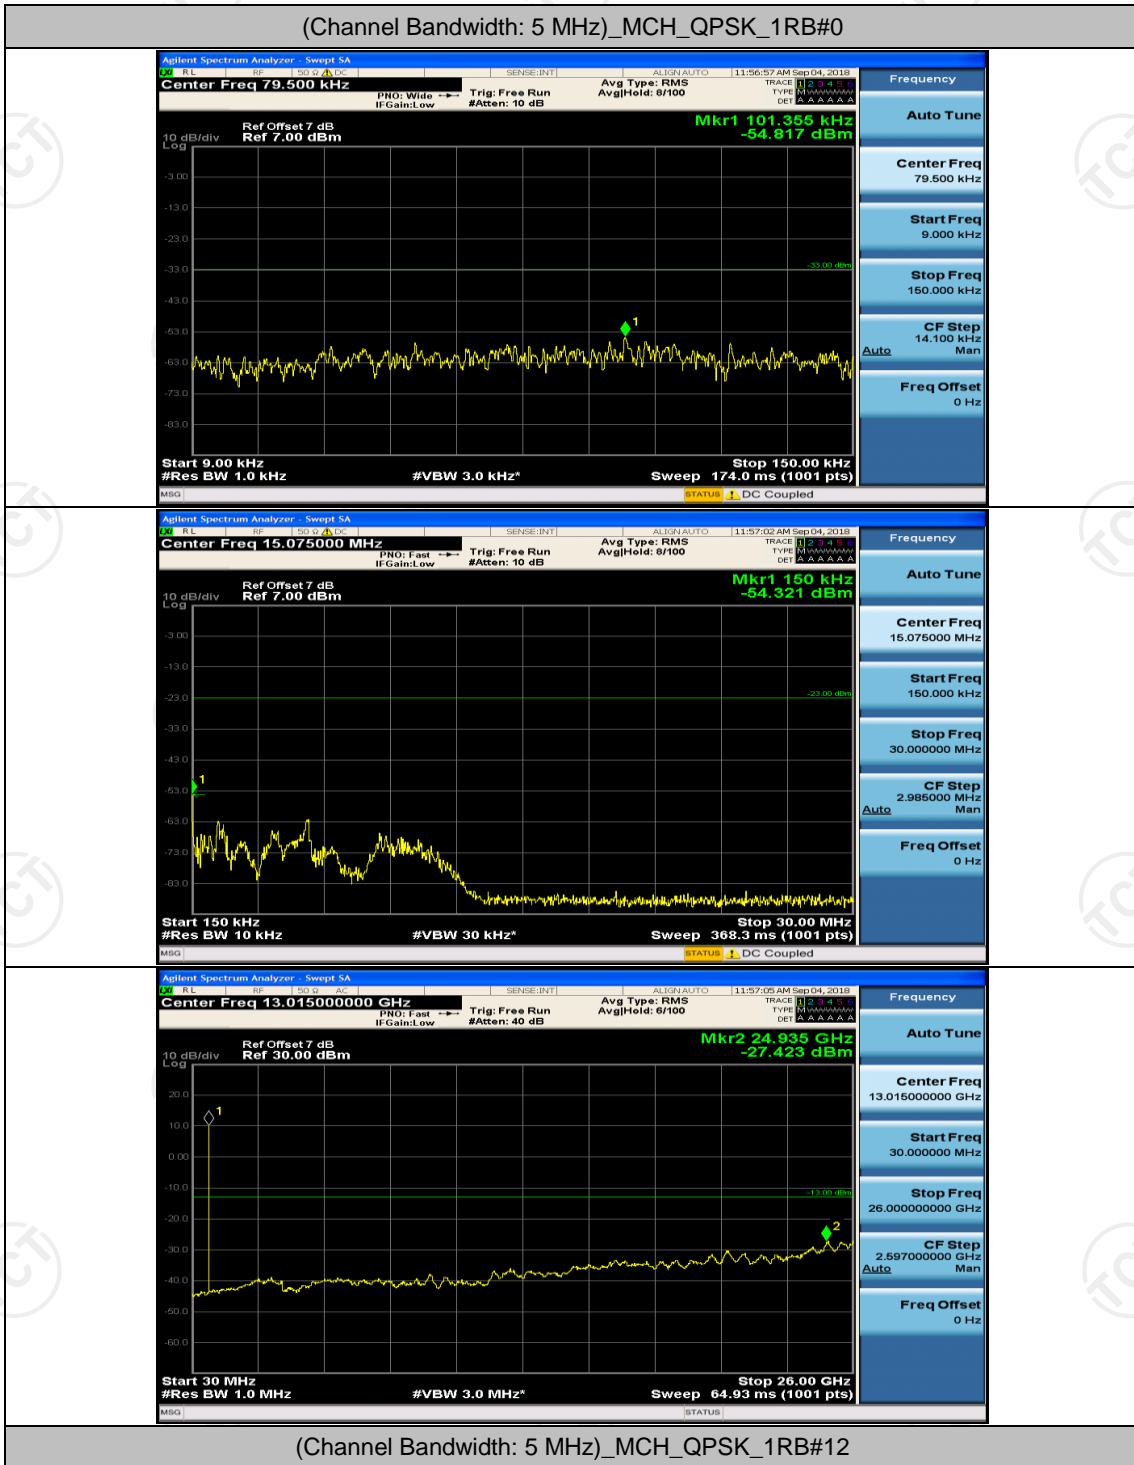

Channel Bandwidth: 3 MHz

(Channel Bandwidth: 3 MHz)_LCH_16QAM_1RB#0

(Channel Bandwidth: 3 MHz)_LCH_16QAM_1RB#7

(Channel Bandwidth: 3 MHz)_MCH_16QAM_1RB#0

(Channel Bandwidth: 3 MHz)_MCH_16QAM_1RB#7

Channel Bandwidth: 5 MHz

(Channel Bandwidth: 5 MHz)_MCH_QPSK_1RB#0

(Channel Bandwidth: 5 MHz)_MCH_QPSK_1RB#12

(Channel Bandwidth: 5 MHz)_HCH_QPSK_1RB#0

(Channel Bandwidth: 5 MHz)_HCH_QPSK_1RB#12