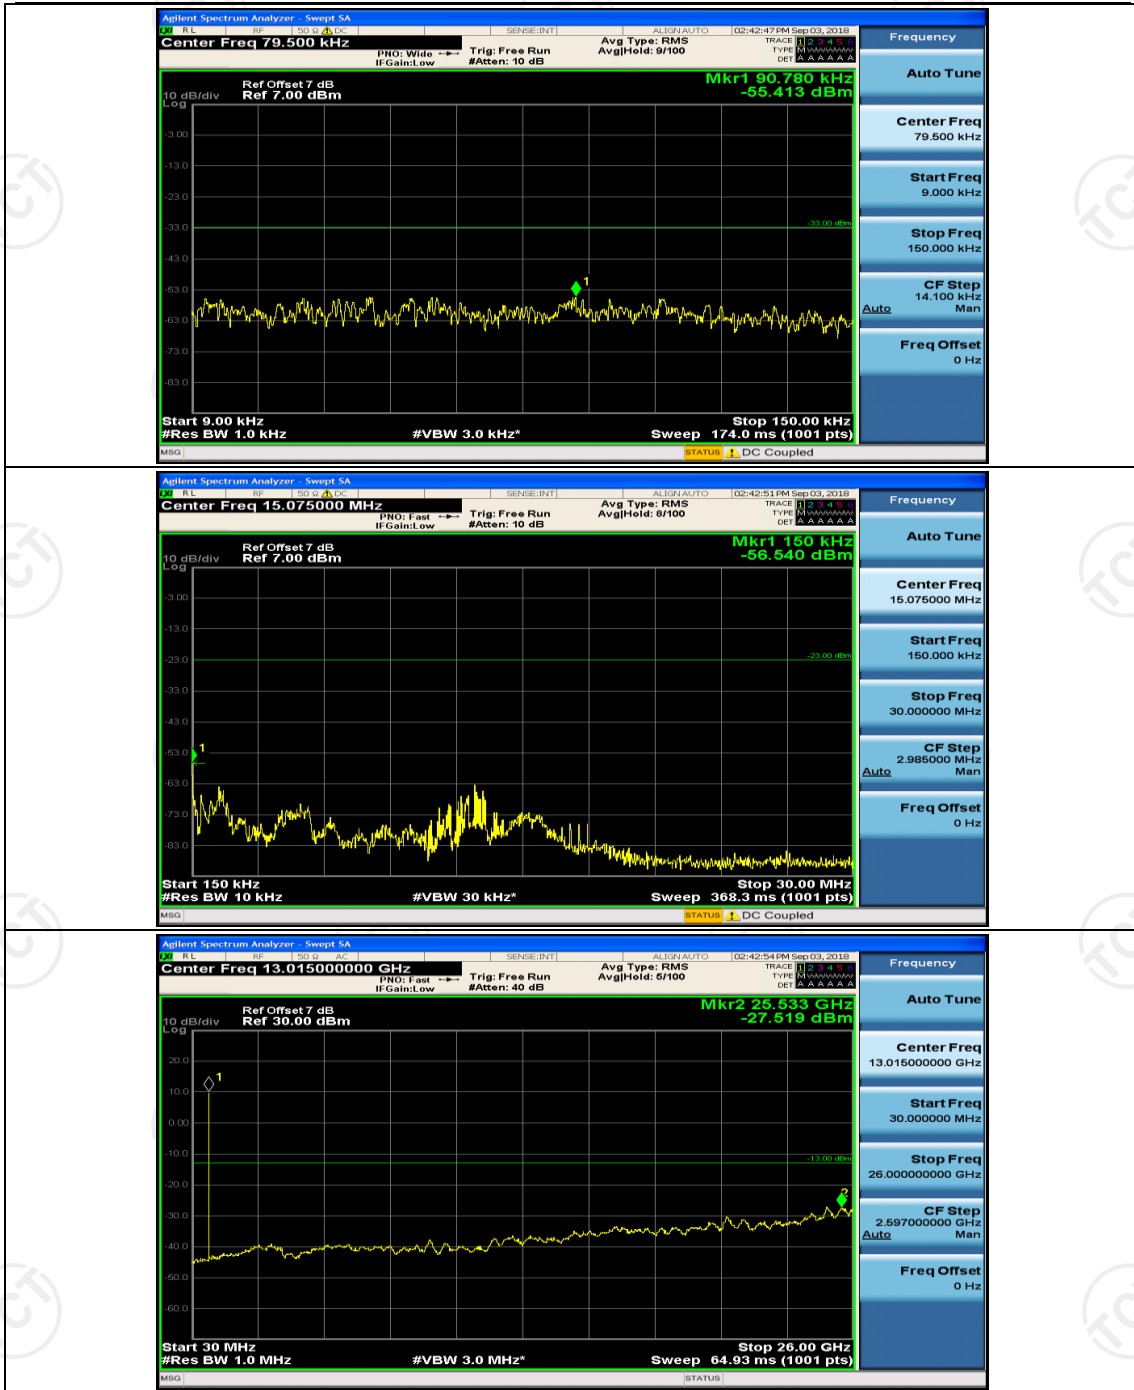

Channel Bandwidth: 3 MHz

(Channel Bandwidth: 3 MHz)_LCH_16QAM_1RB#0

(Channel Bandwidth: 3 MHz)_LCH_16QAM_1RB#7

(Channel Bandwidth: 3 MHz)_MCH_16QAM_1RB#0

(Channel Bandwidth: 3 MHz)_MCH_16QAM_1RB#7

Channel Bandwidth: 5 MHz

(Channel Bandwidth: 5 MHz)_MCH_QPSK_1RB#0

(Channel Bandwidth: 5 MHz)_MCH_QPSK_1RB#12

(Channel Bandwidth: 5 MHz)_HCH_QPSK_1RB#0

(Channel Bandwidth: 5 MHz)_HCH_QPSK_1RB#12