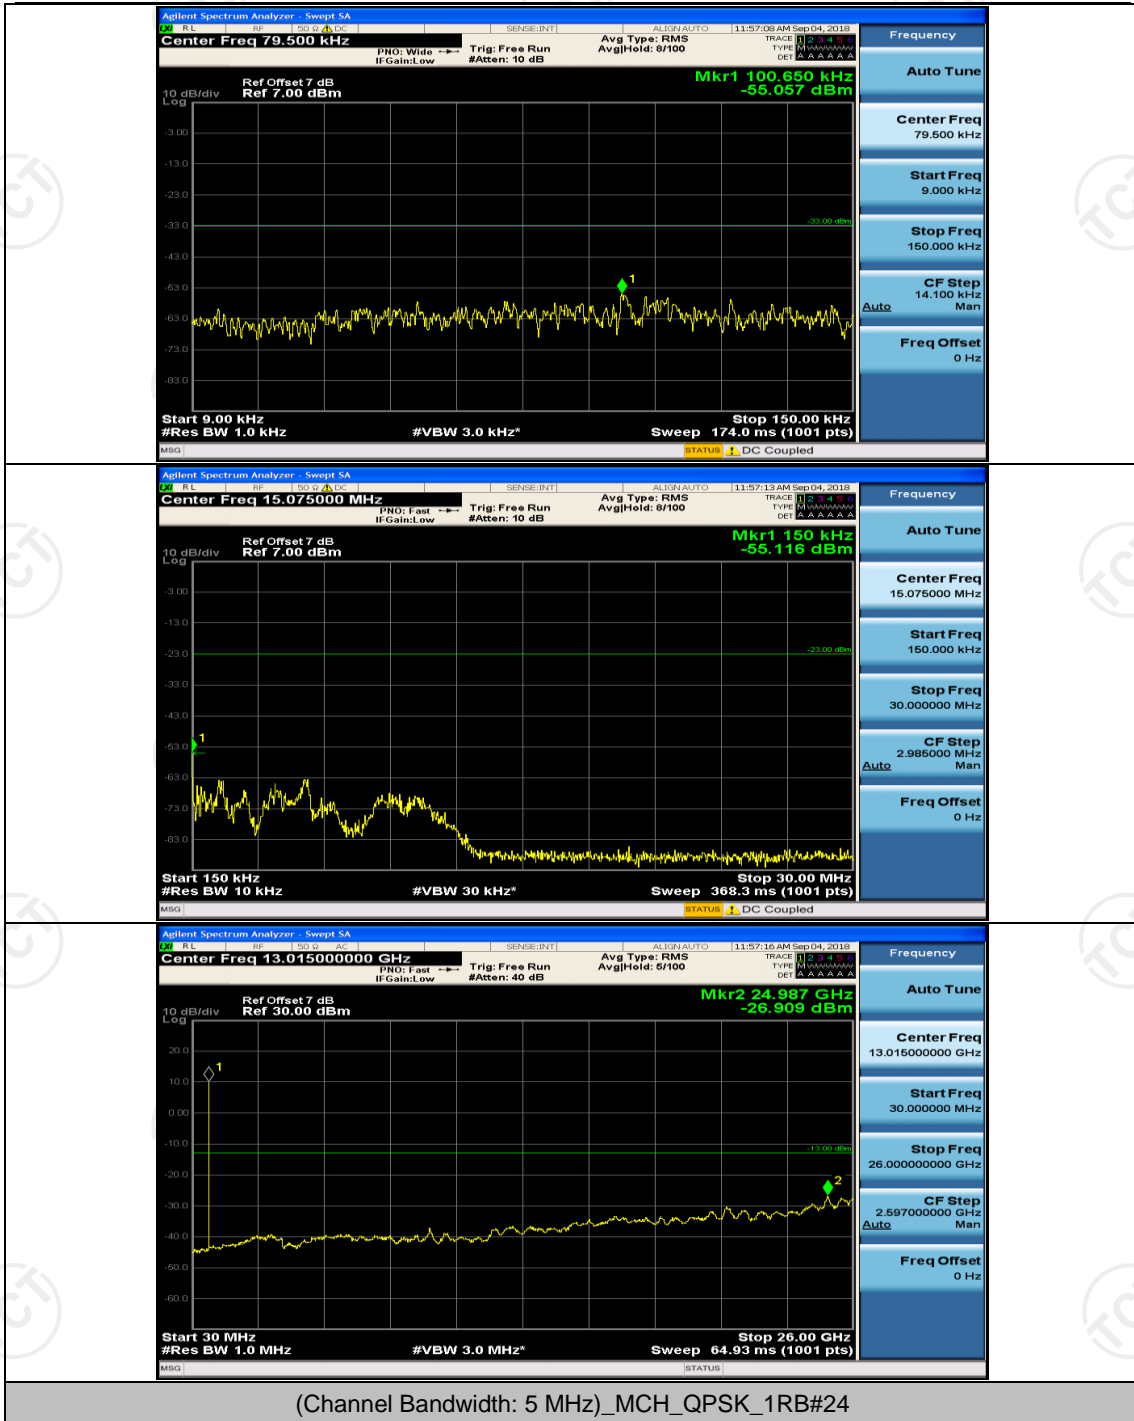

Channel Bandwidth: 3 MHz

(Channel Bandwidth: 3 MHz)_LCH_16QAM_1RB#0

(Channel Bandwidth: 3 MHz)_LCH_16QAM_1RB#7

(Channel Bandwidth: 3 MHz)_MCH_16QAM_1RB#0

(Channel Bandwidth: 3 MHz)_MCH_16QAM_1RB#7

Channel Bandwidth: 5 MHz

(Channel Bandwidth: 5 MHz)_MCH_QPSK_1RB#0

(Channel Bandwidth: 5 MHz)_MCH_QPSK_1RB#12

(Channel Bandwidth: 5 MHz)_HCH_QPSK_1RB#0

(Channel Bandwidth: 5 MHz)_HCH_QPSK_1RB#12