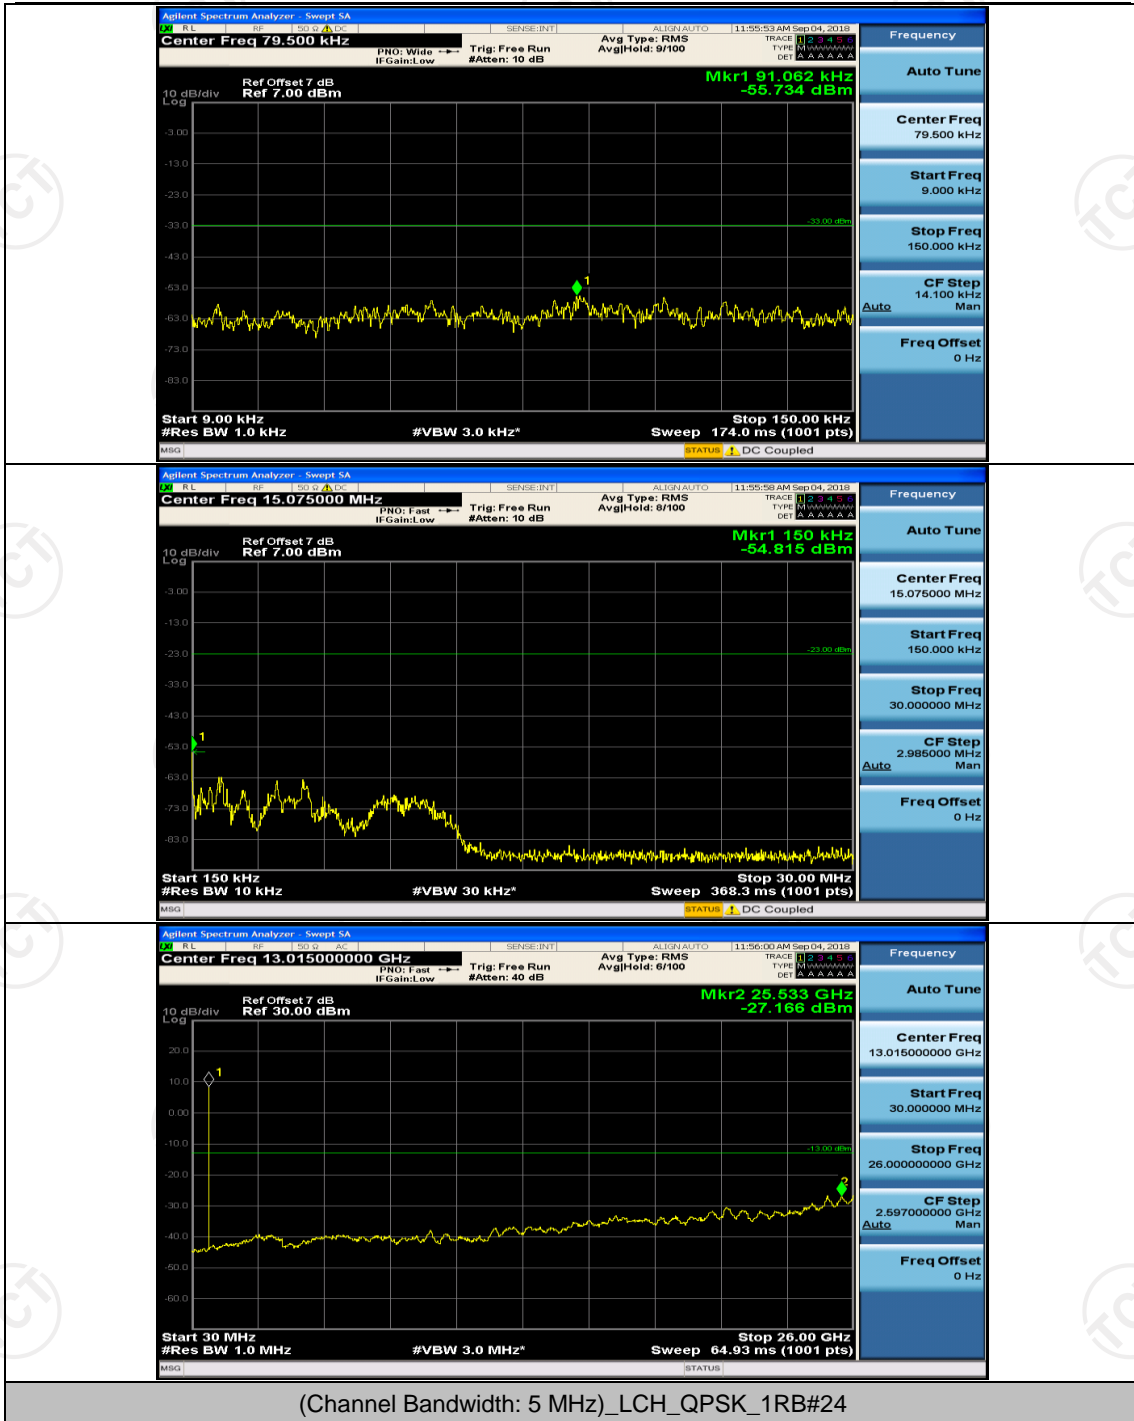

Channel Bandwidth: 3 MHz

(Channel Bandwidth: 3 MHz)_LCH_16QAM_1RB#0

(Channel Bandwidth: 3 MHz)_LCH_16QAM_1RB#7

(Channel Bandwidth: 3 MHz)_MCH_16QAM_1RB#0

(Channel Bandwidth: 3 MHz)_MCH_16QAM_1RB#7

Channel Bandwidth: 5 MHz

(Channel Bandwidth: 5 MHz)_MCH_QPSK_1RB#0

(Channel Bandwidth: 5 MHz)_MCH_QPSK_1RB#12

(Channel Bandwidth: 5 MHz)_HCH_QPSK_1RB#0

(Channel Bandwidth: 5 MHz)_HCH_QPSK_1RB#12