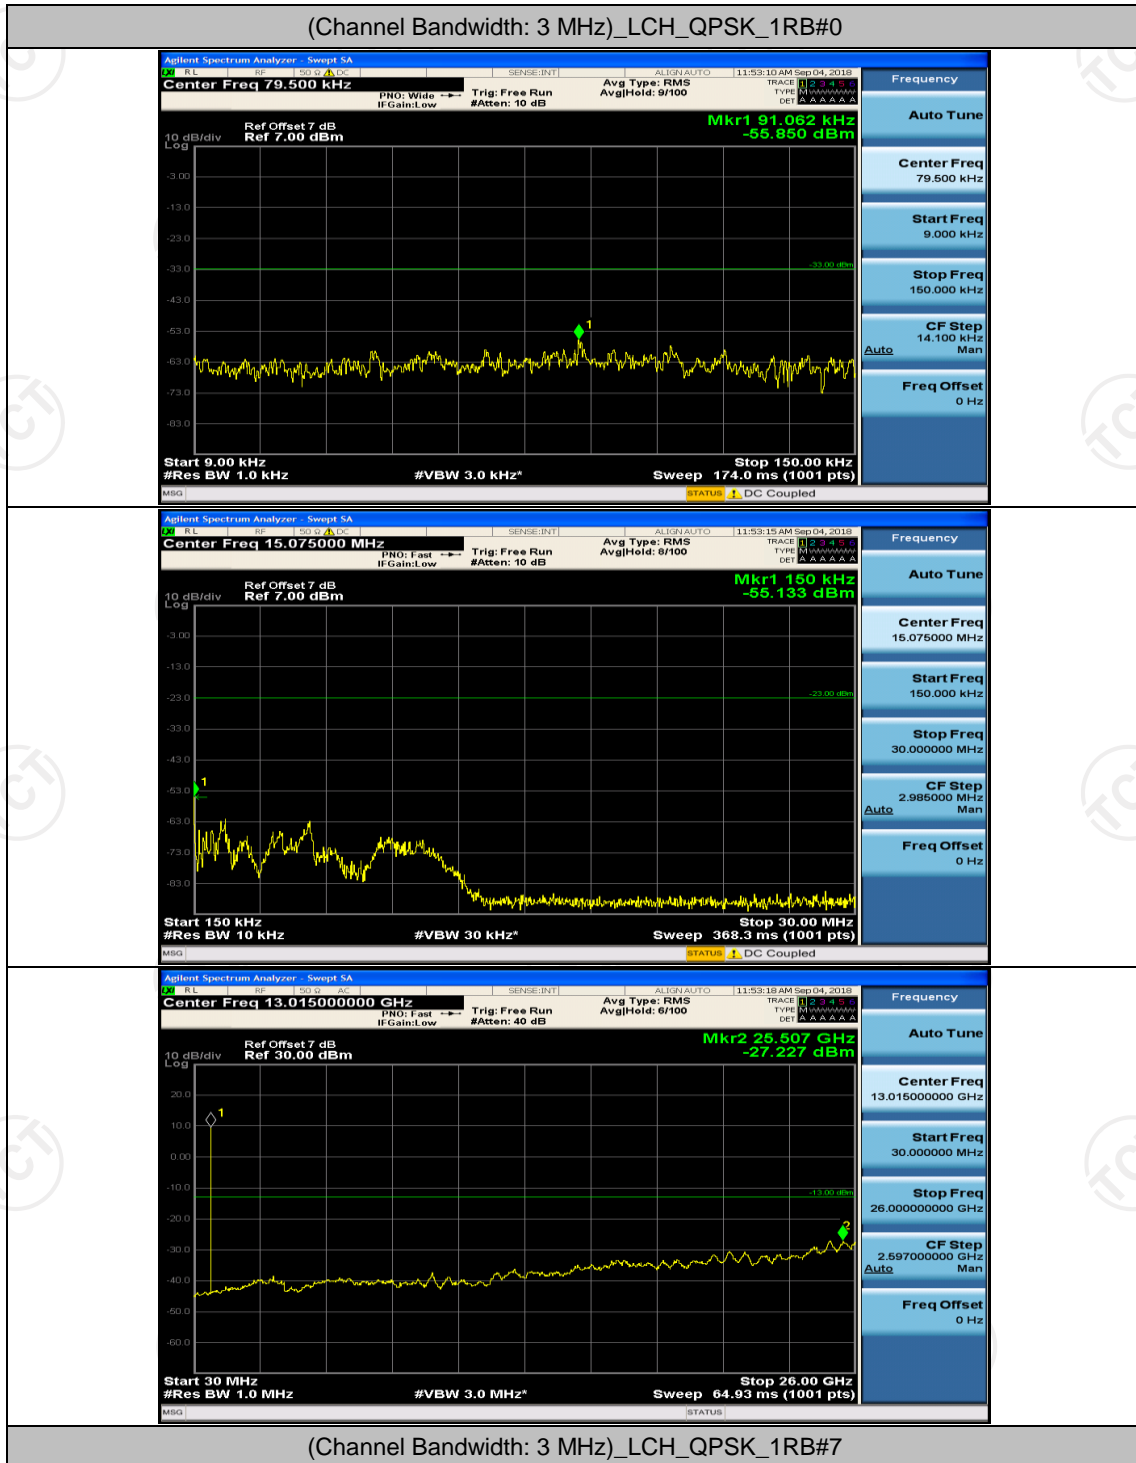

Channel Bandwidth: 3 MHz

(Channel Bandwidth: 3 MHz)_LCH_16QAM_1RB#0

(Channel Bandwidth: 3 MHz)_LCH_16QAM_1RB#7

(Channel Bandwidth: 3 MHz)_MCH_16QAM_1RB#0

(Channel Bandwidth: 3 MHz)_MCH_16QAM_1RB#7

Channel Bandwidth: 5 MHz

(Channel Bandwidth: 5 MHz)_MCH_QPSK_1RB#0

(Channel Bandwidth: 5 MHz)_MCH_QPSK_1RB#12

(Channel Bandwidth: 5 MHz)_HCH_QPSK_1RB#0

(Channel Bandwidth: 5 MHz)_HCH_QPSK_1RB#12