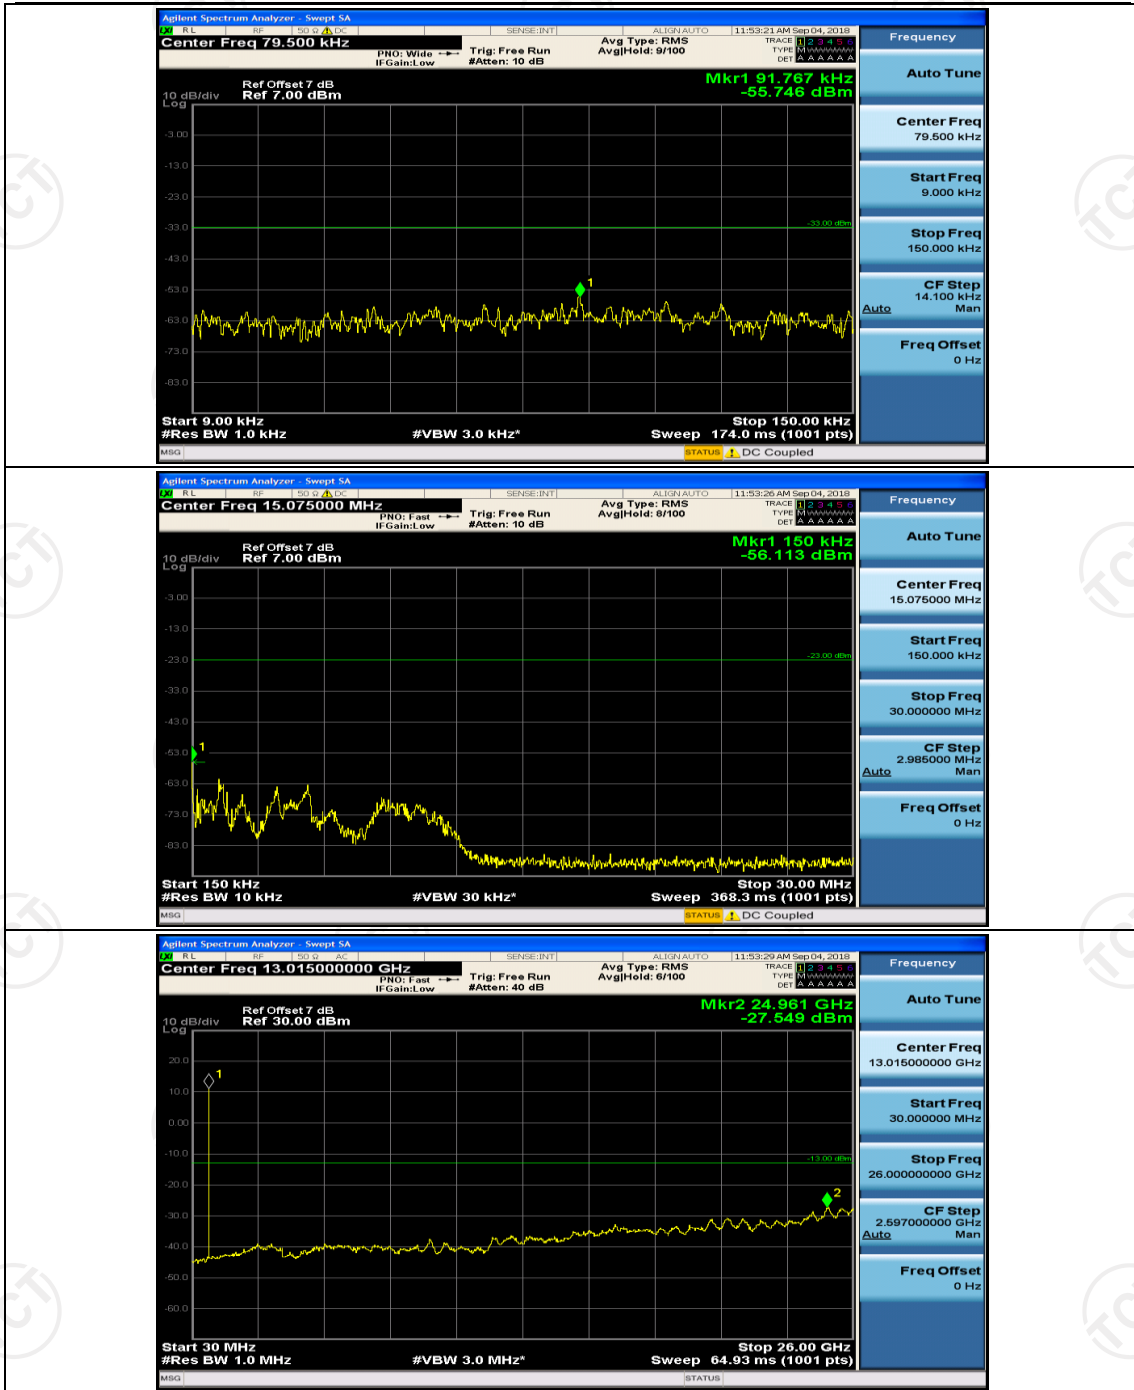

Channel Bandwidth: 3 MHz

(Channel Bandwidth: 3 MHz)_LCH_16QAM_1RB#0

(Channel Bandwidth: 3 MHz)_LCH_16QAM_1RB#7

(Channel Bandwidth: 3 MHz)_MCH_16QAM_1RB#0

(Channel Bandwidth: 3 MHz)_MCH_16QAM_1RB#7

Channel Bandwidth: 5 MHz

(Channel Bandwidth: 5 MHz)_MCH_QPSK_1RB#0

(Channel Bandwidth: 5 MHz)_MCH_QPSK_1RB#12

(Channel Bandwidth: 5 MHz)_HCH_QPSK_1RB#0

(Channel Bandwidth: 5 MHz)_HCH_QPSK_1RB#12