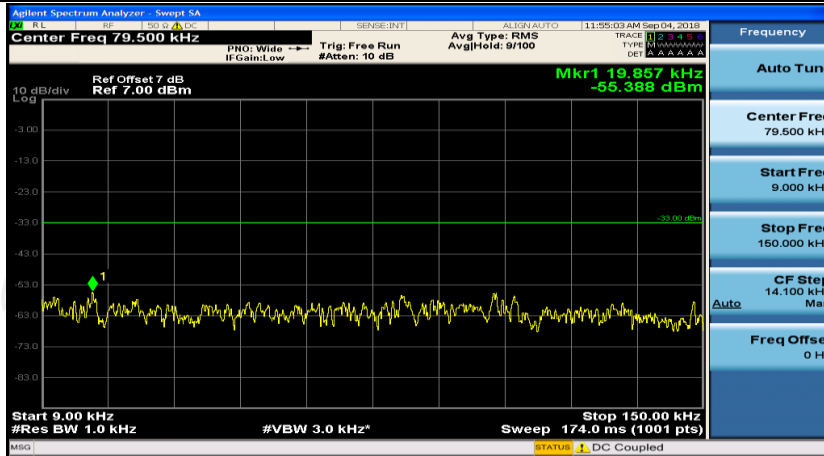

Channel Bandwidth: 3 MHz

(Channel Bandwidth: 3 MHz)_LCH_16QAM_1RB#0

(Channel Bandwidth: 3 MHz)_LCH_16QAM_1RB#7

(Channel Bandwidth: 3 MHz)_MCH_16QAM_1RB#0

(Channel Bandwidth: 3 MHz)_MCH_16QAM_1RB#7

Channel Bandwidth: 5 MHz

(Channel Bandwidth: 5 MHz)_MCH_QPSK_1RB#0

(Channel Bandwidth: 5 MHz)_MCH_QPSK_1RB#12

(Channel Bandwidth: 5 MHz)_HCH_QPSK_1RB#0

(Channel Bandwidth: 5 MHz)_HCH_QPSK_1RB#12