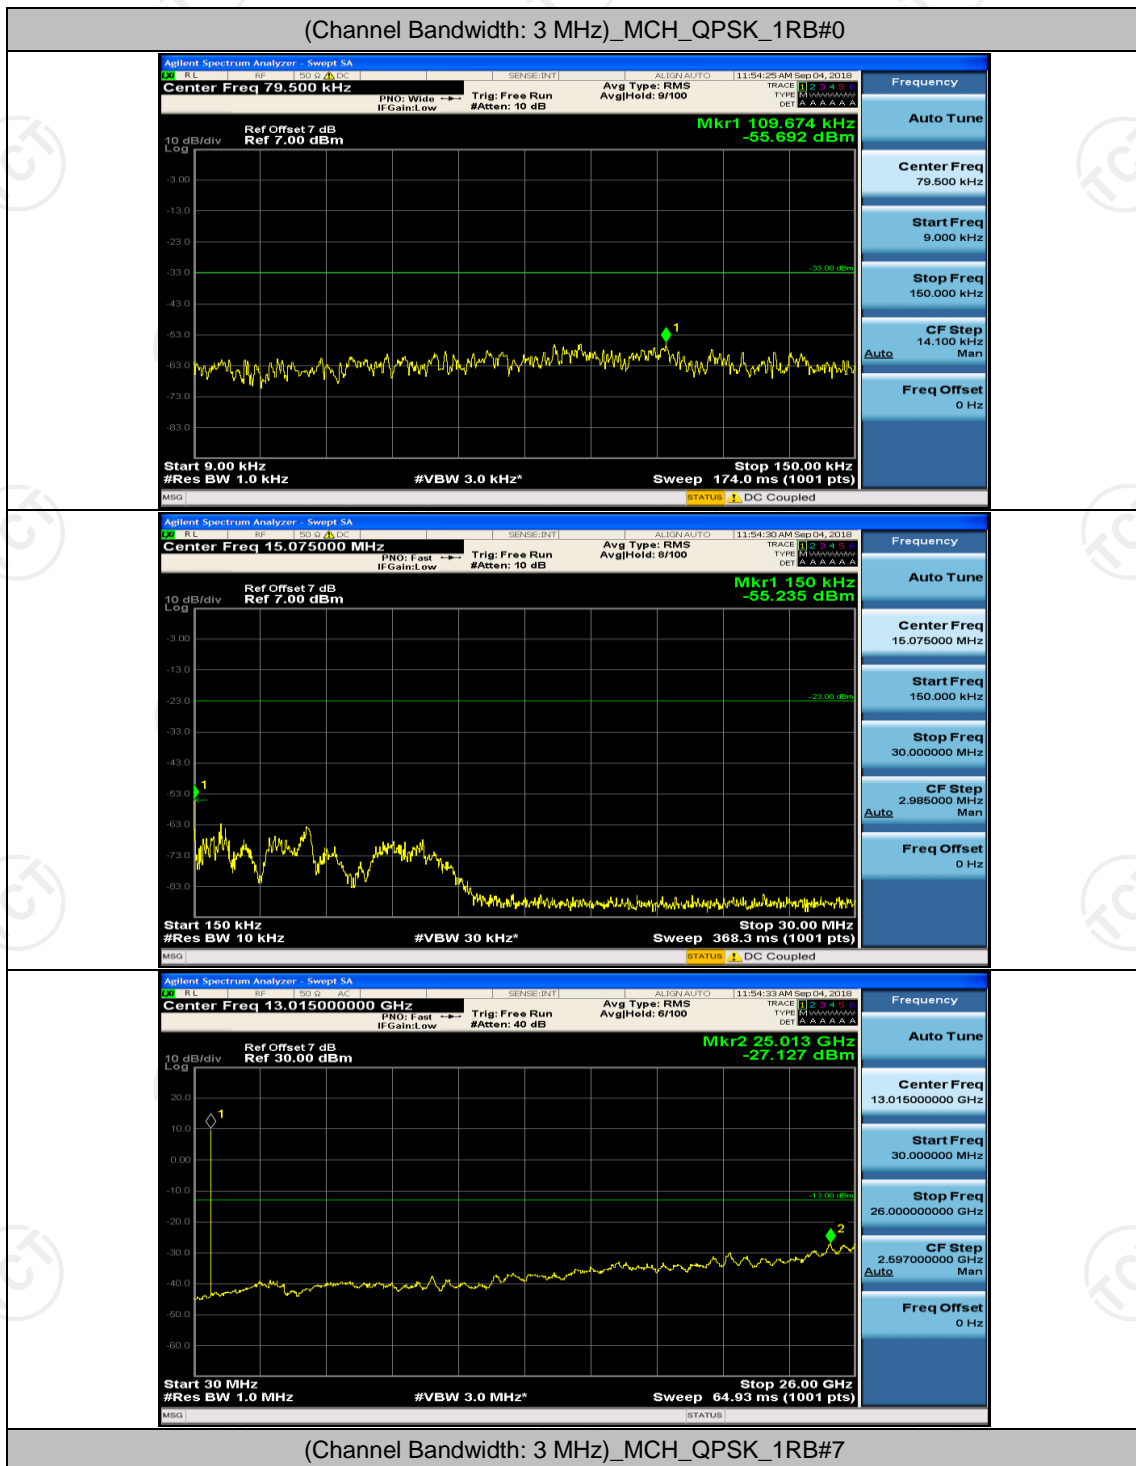

Channel Bandwidth: 3 MHz

(Channel Bandwidth: 3 MHz)_LCH_16QAM_1RB#0

(Channel Bandwidth: 3 MHz)_LCH_16QAM_1RB#7

(Channel Bandwidth: 3 MHz)_MCH_16QAM_1RB#0

(Channel Bandwidth: 3 MHz)_MCH_16QAM_1RB#7

Channel Bandwidth: 5 MHz

(Channel Bandwidth: 5 MHz)_MCH_QPSK_1RB#0

(Channel Bandwidth: 5 MHz)_MCH_QPSK_1RB#12

(Channel Bandwidth: 5 MHz)_HCH_QPSK_1RB#0

(Channel Bandwidth: 5 MHz)_HCH_QPSK_1RB#12