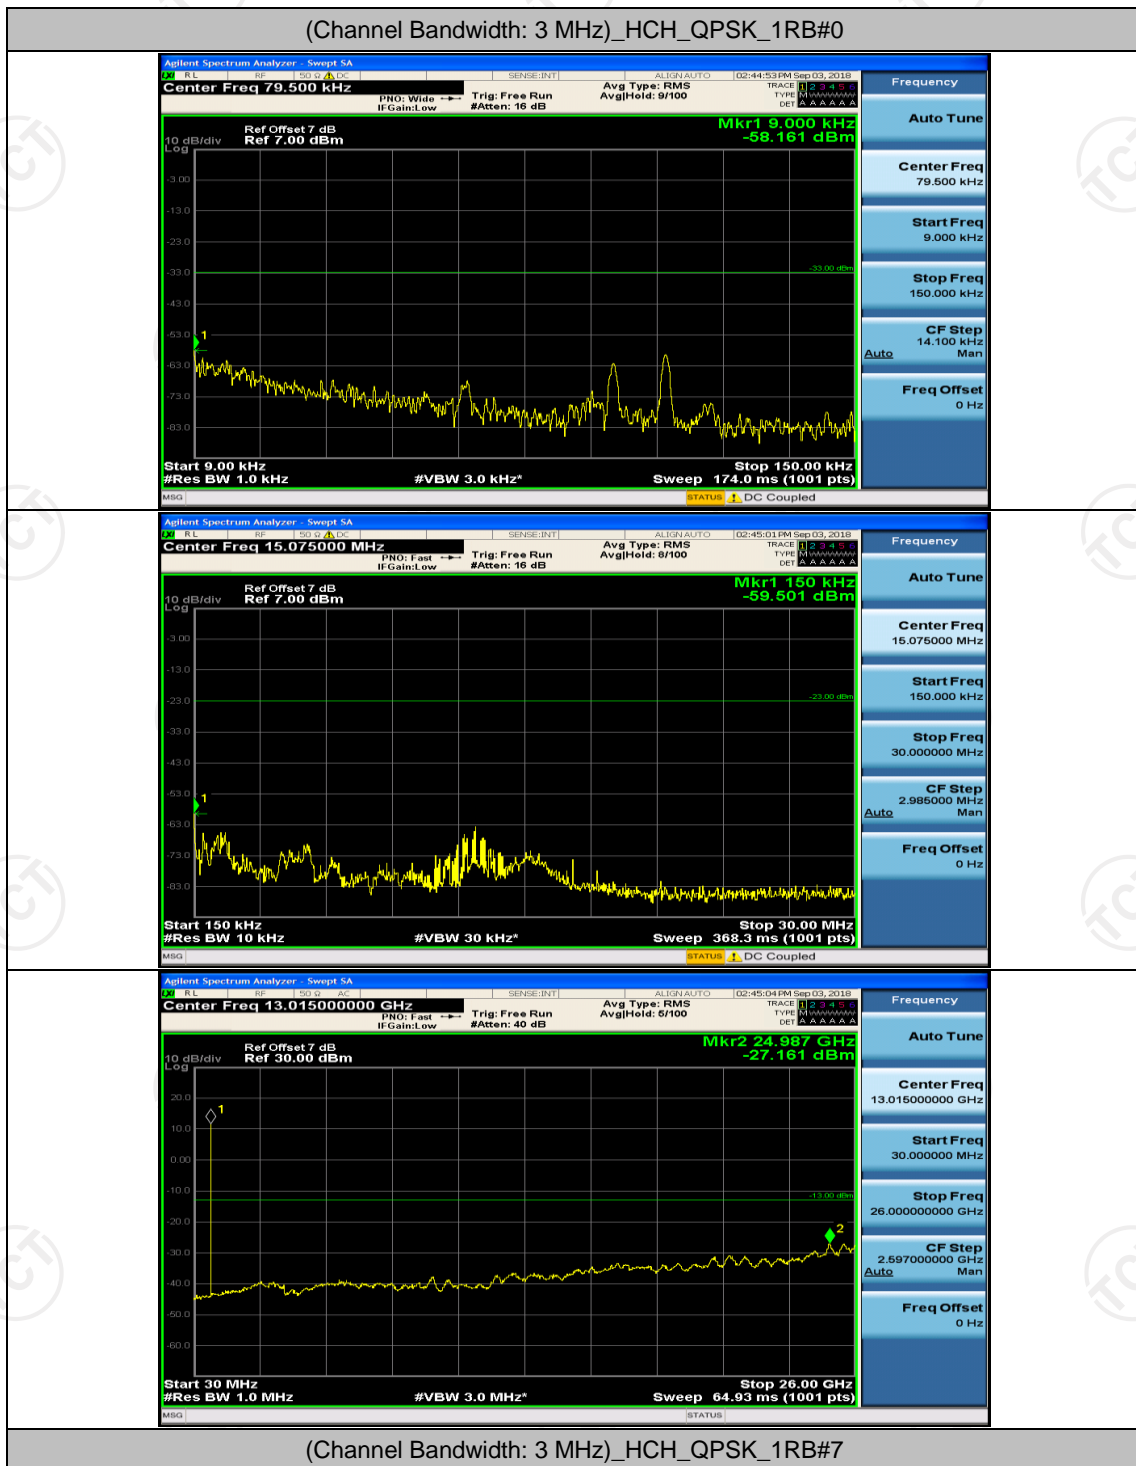

Channel Bandwidth: 3 MHz

(Channel Bandwidth: 3 MHz)_LCH_16QAM_1RB#0

(Channel Bandwidth: 3 MHz)_LCH_16QAM_1RB#7

(Channel Bandwidth: 3 MHz)_MCH_16QAM_1RB#0

(Channel Bandwidth: 3 MHz)_MCH_16QAM_1RB#7

Channel Bandwidth: 5 MHz

(Channel Bandwidth: 5 MHz)_MCH_QPSK_1RB#0

(Channel Bandwidth: 5 MHz)_MCH_QPSK_1RB#12

(Channel Bandwidth: 5 MHz)_HCH_QPSK_1RB#0

(Channel Bandwidth: 5 MHz)_HCH_QPSK_1RB#12