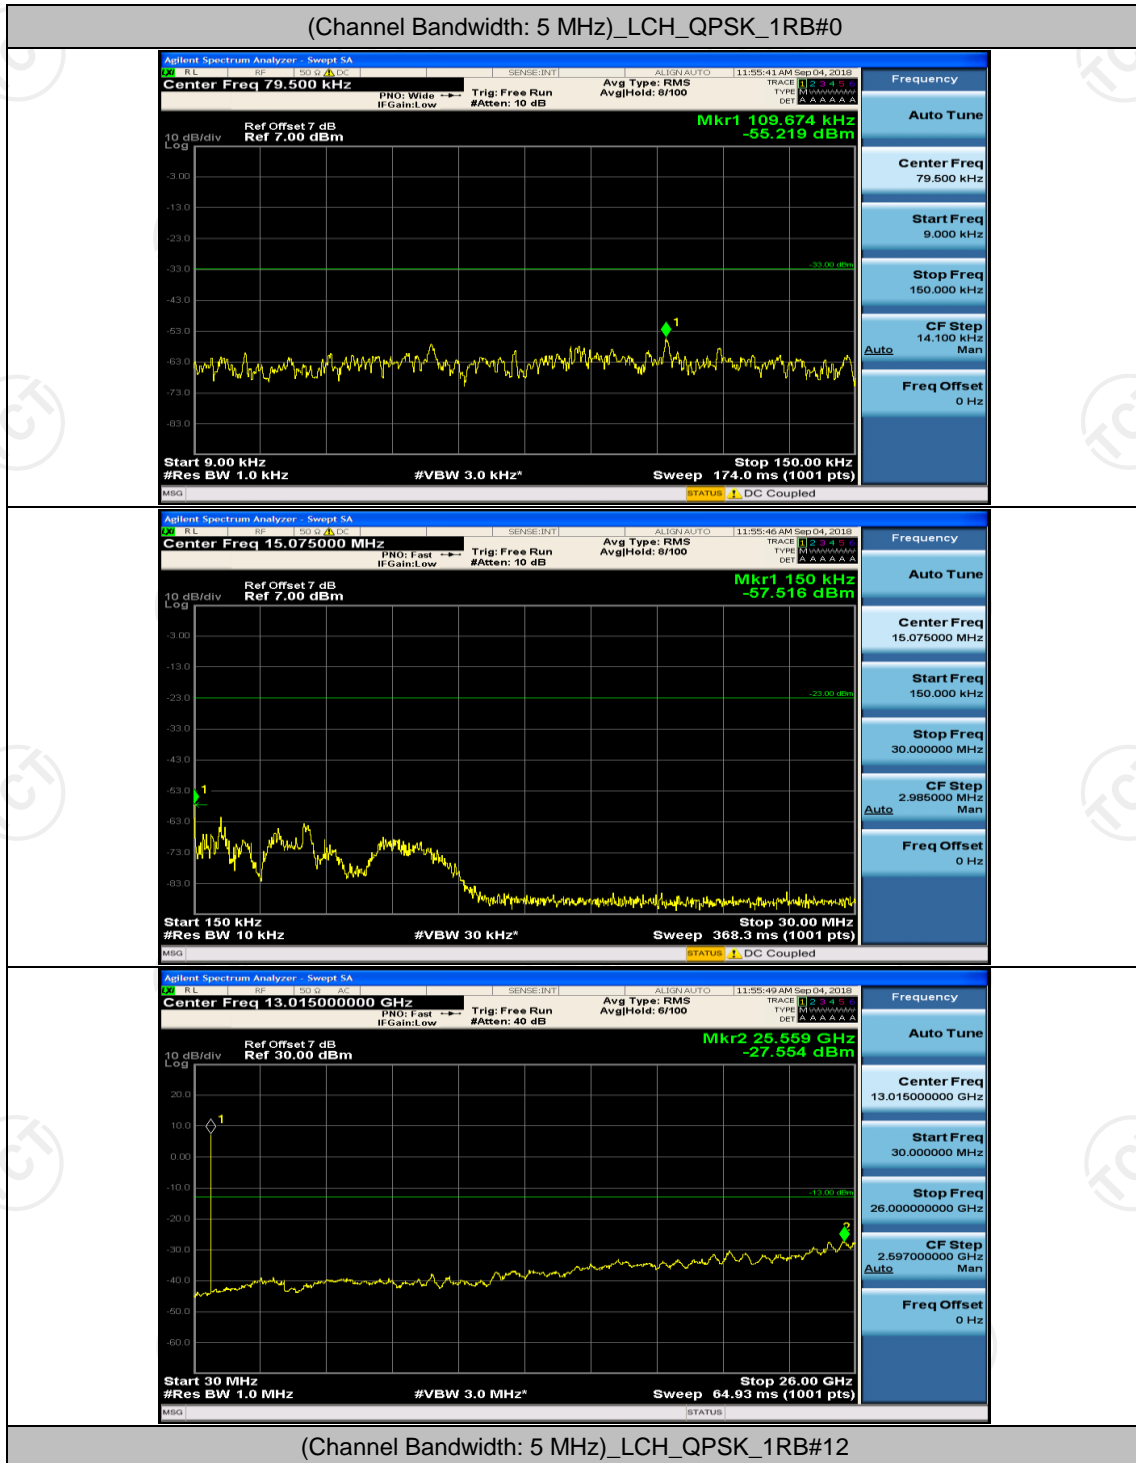

Channel Bandwidth: 3 MHz

(Channel Bandwidth: 3 MHz)_LCH_16QAM_1RB#0

(Channel Bandwidth: 3 MHz)_LCH_16QAM_1RB#7

(Channel Bandwidth: 3 MHz)_MCH_16QAM_1RB#0

(Channel Bandwidth: 3 MHz)_MCH_16QAM_1RB#7

Channel Bandwidth: 5 MHz

(Channel Bandwidth: 5 MHz)_MCH_QPSK_1RB#0

(Channel Bandwidth: 5 MHz)_MCH_QPSK_1RB#12

(Channel Bandwidth: 5 MHz)_HCH_QPSK_1RB#0

(Channel Bandwidth: 5 MHz)_HCH_QPSK_1RB#12