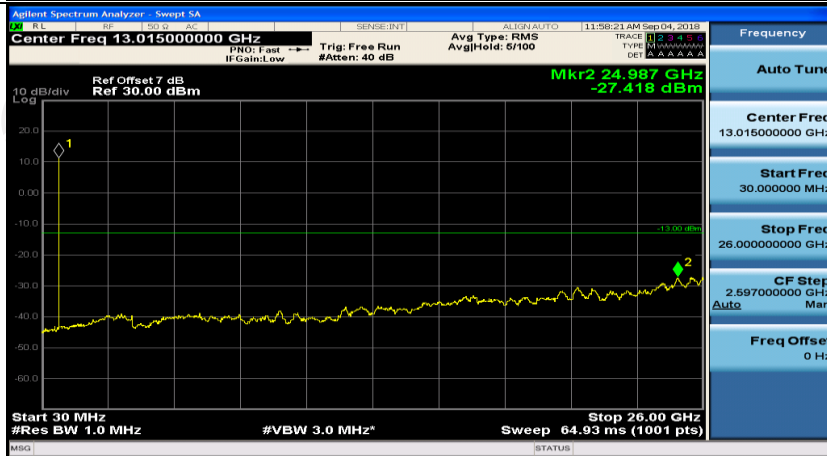

Channel Bandwidth: 3 MHz

(Channel Bandwidth: 3 MHz)_LCH_16QAM_1RB#0

(Channel Bandwidth: 3 MHz)_LCH_16QAM_1RB#7

(Channel Bandwidth: 3 MHz)_MCH_16QAM_1RB#0

(Channel Bandwidth: 3 MHz)_MCH_16QAM_1RB#7

Channel Bandwidth: 5 MHz

(Channel Bandwidth: 5 MHz)_MCH_QPSK_1RB#0

(Channel Bandwidth: 5 MHz)_MCH_QPSK_1RB#12

(Channel Bandwidth: 5 MHz)_HCH_QPSK_1RB#0

(Channel Bandwidth: 5 MHz)_HCH_QPSK_1RB#12