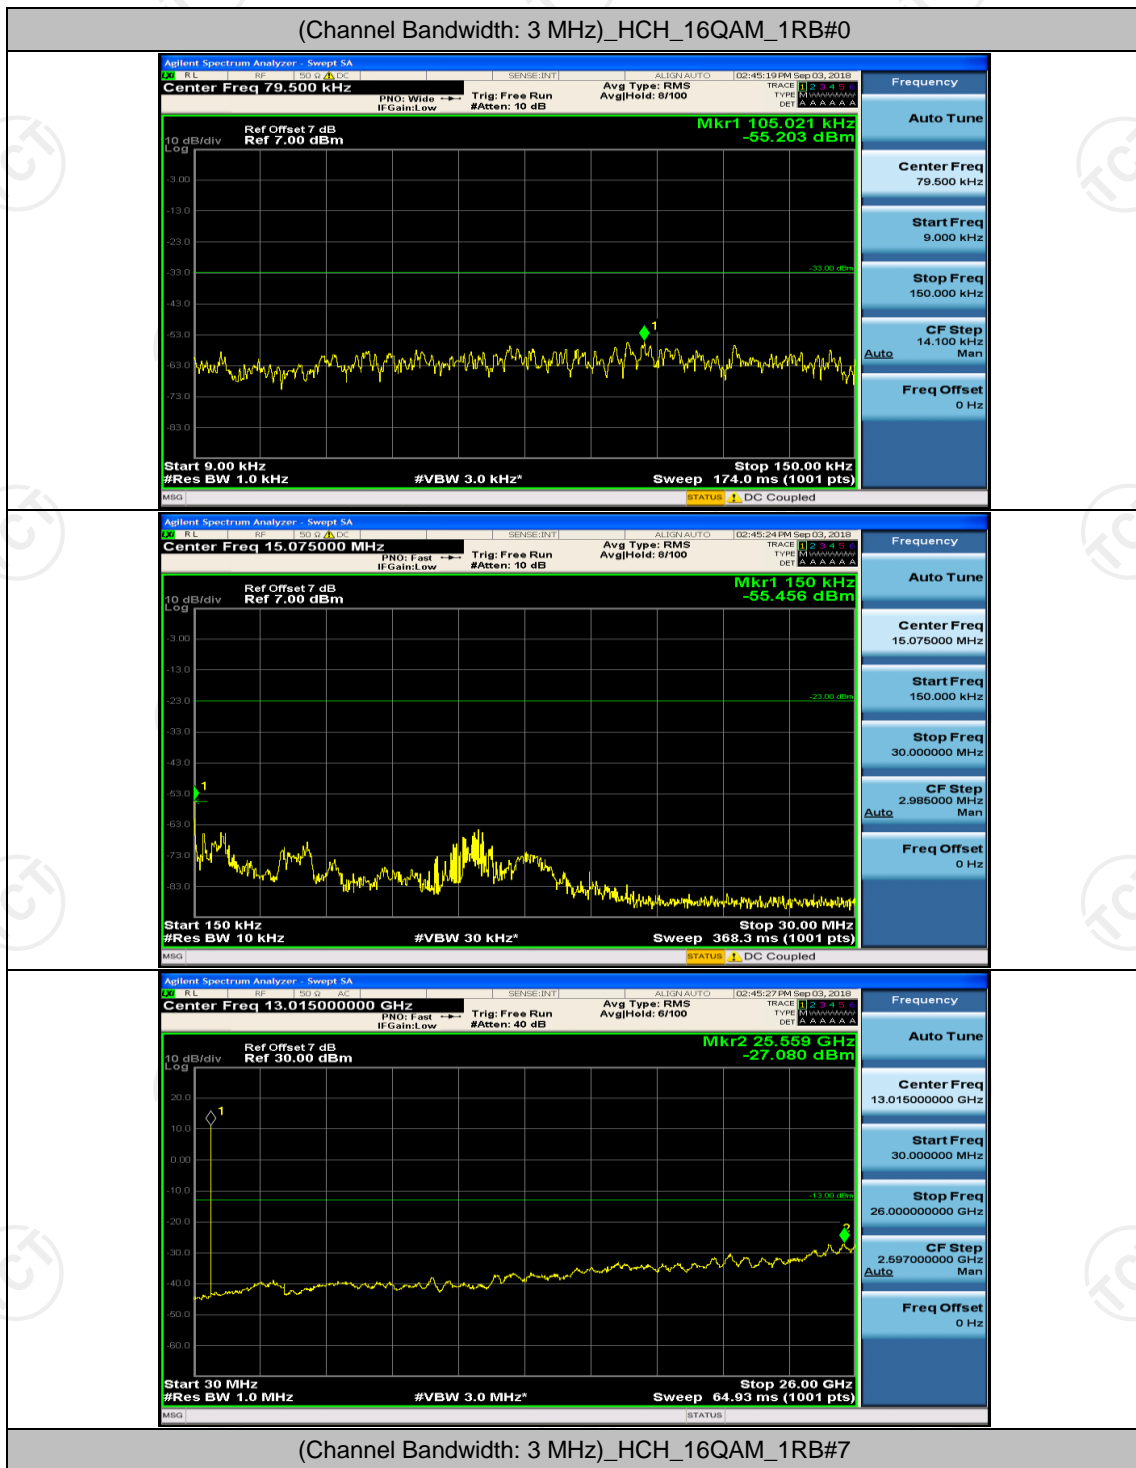

Channel Bandwidth: 3 MHz

(Channel Bandwidth: 3 MHz)_LCH_16QAM_1RB#0

(Channel Bandwidth: 3 MHz)_LCH_16QAM_1RB#7

(Channel Bandwidth: 3 MHz)_MCH_16QAM_1RB#0

(Channel Bandwidth: 3 MHz)_MCH_16QAM_1RB#7

Channel Bandwidth: 5 MHz

(Channel Bandwidth: 5 MHz)_MCH_QPSK_1RB#0

(Channel Bandwidth: 5 MHz)_MCH_QPSK_1RB#12

(Channel Bandwidth: 5 MHz)_HCH_QPSK_1RB#0

(Channel Bandwidth: 5 MHz)_HCH_QPSK_1RB#12