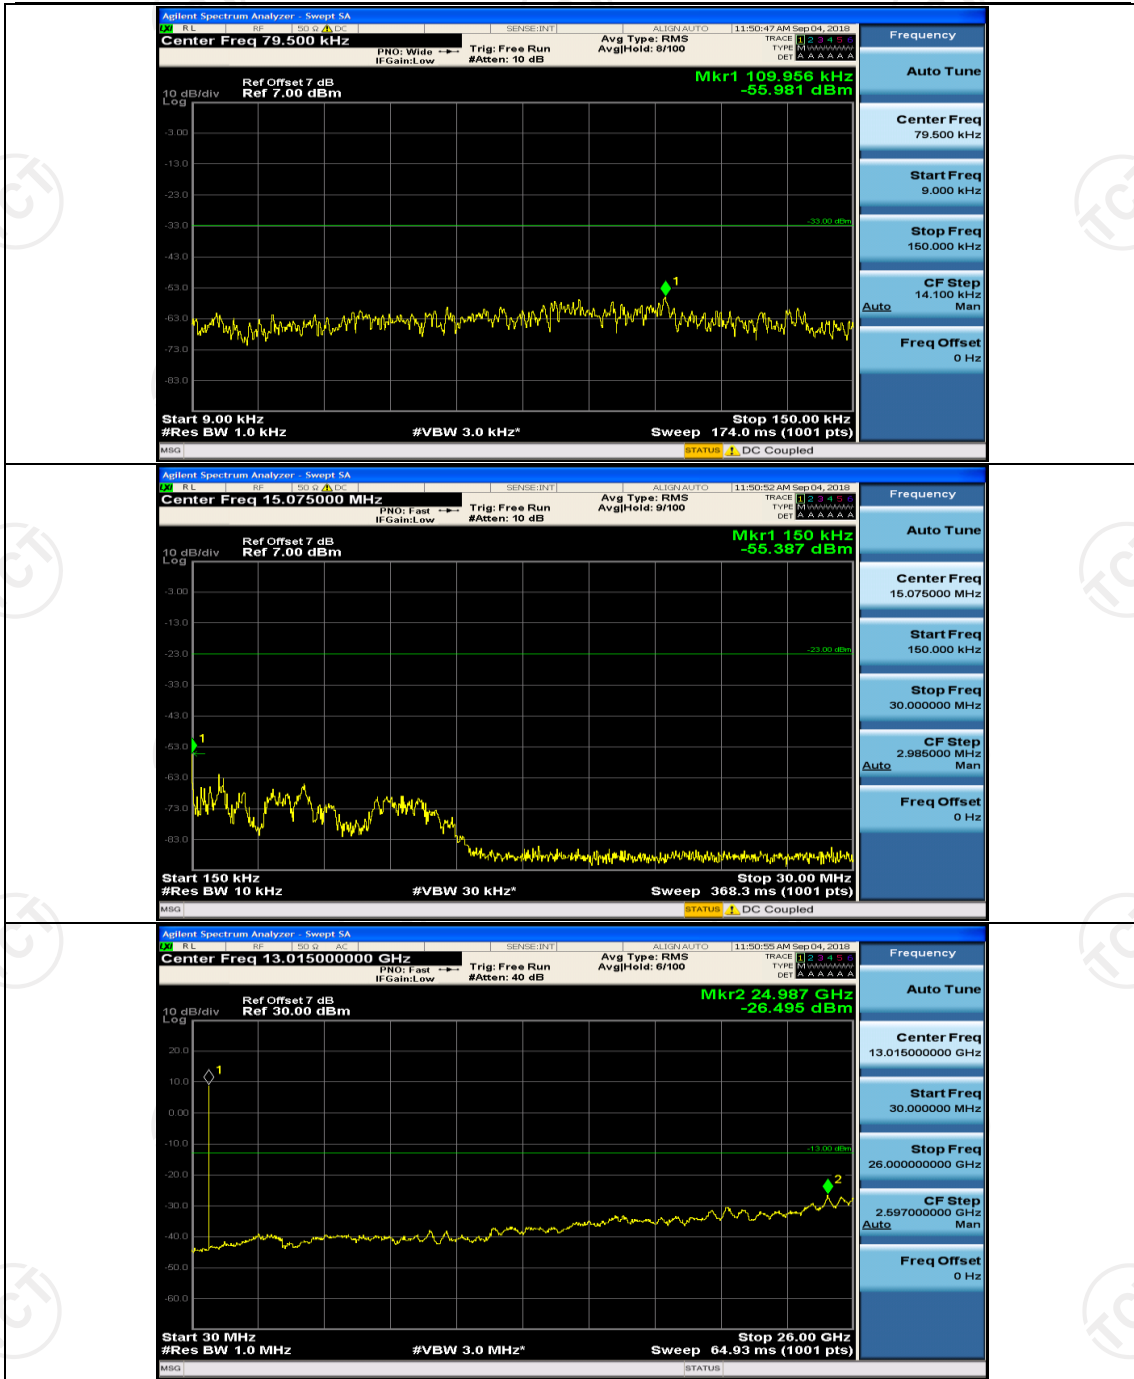

Channel Bandwidth: 10 MHz_HCH_QPSK_1RB#24

Channel Bandwidth: 10 MHz_HCH_QPSK_1RB#49

Channel Bandwidth: 10 MHz_HCH_QPSK_25RB#0

Channel Bandwidth: 10 MHz_HCH_QPSK_25RB#12

Channel Bandwidth: 10 MHz_HCH_QPSK_25RB#25

Channel Bandwidth: 10 MHz_HCH_16QAM_1RB#0

Channel Bandwidth: 10 MHz_HCH_16QAM_1RB#24

Channel Bandwidth: 10 MHz_HCH_16QAM_1RB#49

Channel Bandwidth: 10 MHz_HCH_16QAM_25RB#0

Appendix E: Conducted Spurious Emission

Test Graphs

Channel Bandwidth: 1.4 MHz

(Channel Bandwidth: 1.4 MHz)_MCH_QPSK_1RB#0

(Channel Bandwidth: 1.4 MHz)_MCH_QPSK_1RB#0

(Channel Bandwidth: 1.4 MHz)_MCH_QPSK_1RB#5

(Channel Bandwidth: 1.4 MHz)_HCH_QPSK_1RB#0