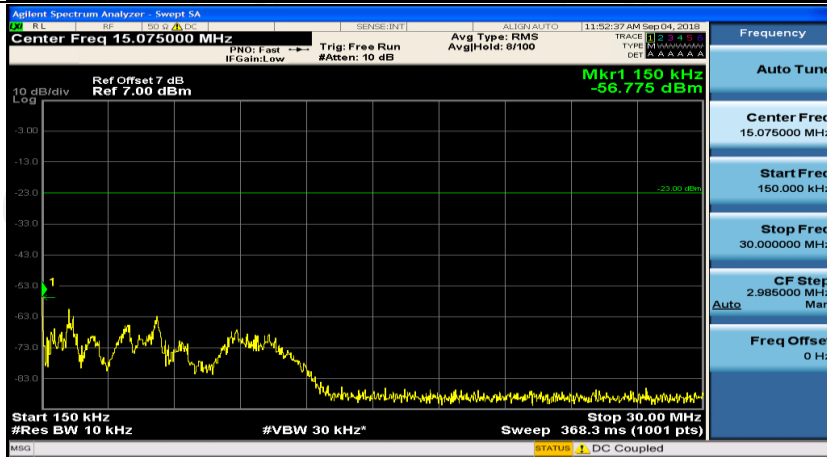

(Channel Bandwidth: 1.4 MHz)_HCH_QPSK_1RB#3

(Channel Bandwidth: 1.4 MHz)_LCH_16QAM_1RB#0

(Channel Bandwidth: 1.4 MHz)_MCH_16QAM_1RB#0

(Channel Bandwidth: 1.4 MHz)_MCH_16QAM_1RB#3

(Channel Bandwidth: 1.4 MHz)_HCH_16QAM_1RB#0

(Channel Bandwidth: 1.4 MHz)_HCH_16QAM_1RB#3