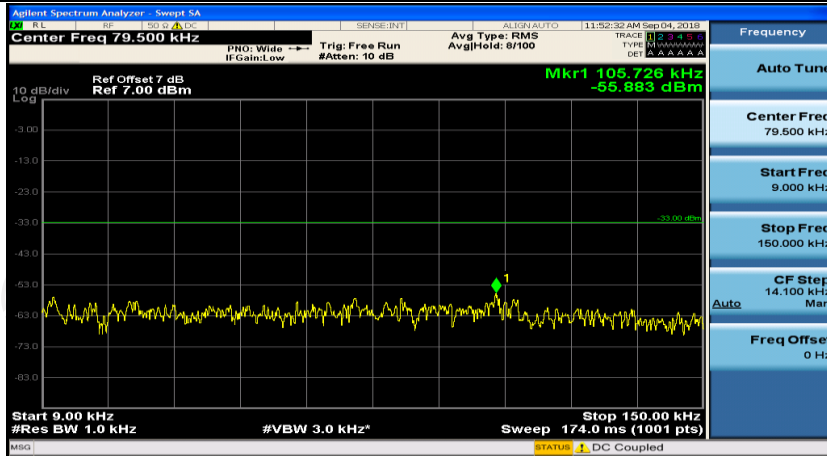

(Channel Bandwidth: 1.4 MHz)_MCH_16QAM_1RB#0

(Channel Bandwidth: 1.4 MHz)_MCH_16QAM_1RB#3