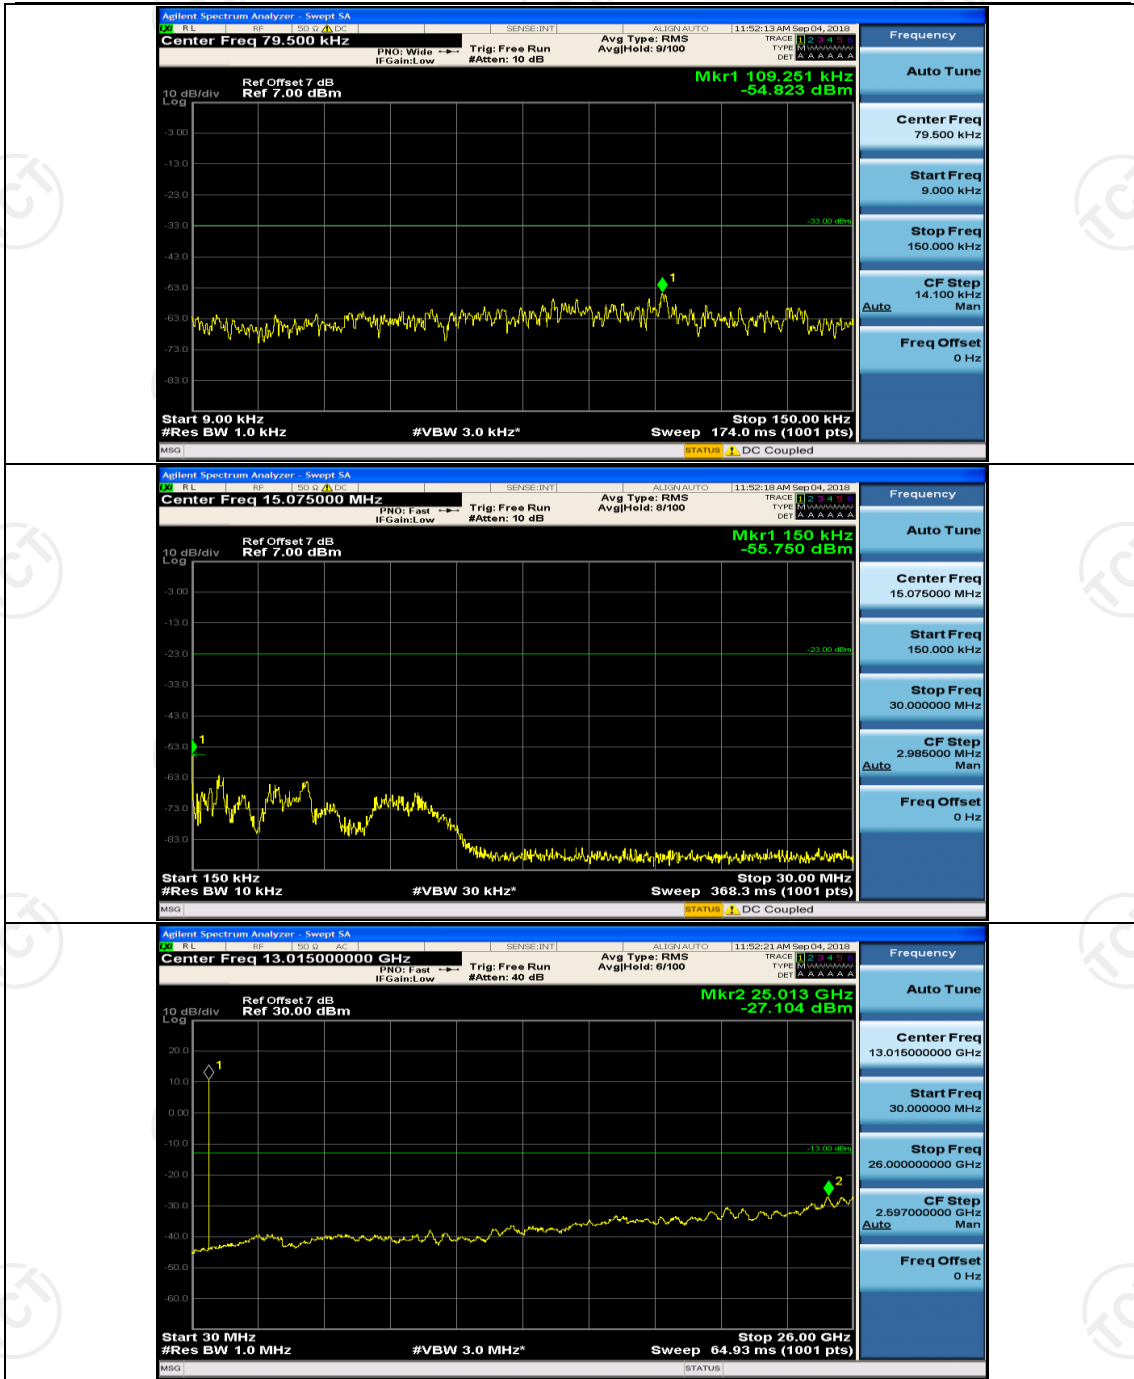

Channel Bandwidth: 10 MHz_HCH_16QAM_1RB#0

Channel Bandwidth: 10 MHz_HCH_16QAM_1RB#24

Channel Bandwidth: 10 MHz_HCH_16QAM_1RB#49

Channel Bandwidth: 10 MHz_HCH_16QAM_25RB#0

Appendix E: Conducted Spurious Emission

Test Graphs

Channel Bandwidth: 1.4 MHz

(Channel Bandwidth: 1.4 MHz)_MCH_QPSK_1RB#0

(Channel Bandwidth: 1.4 MHz)_MCH_QPSK_1RB#0

(Channel Bandwidth: 1.4 MHz)_MCH_QPSK_1RB#5

(Channel Bandwidth: 1.4 MHz)_HCH_QPSK_1RB#0

(Channel Bandwidth: 1.4 MHz)_HCH_QPSK_1RB#3

(Channel Bandwidth: 1.4 MHz)_LCH_16QAM_1RB#0

(Channel Bandwidth: 1.4 MHz)_MCH_16QAM_1RB#0

(Channel Bandwidth: 1.4 MHz)_MCH_16QAM_1RB#3

(Channel Bandwidth: 1.4 MHz)_HCH_16QAM_1RB#0

(Channel Bandwidth: 1.4 MHz)_HCH_16QAM_1RB#3