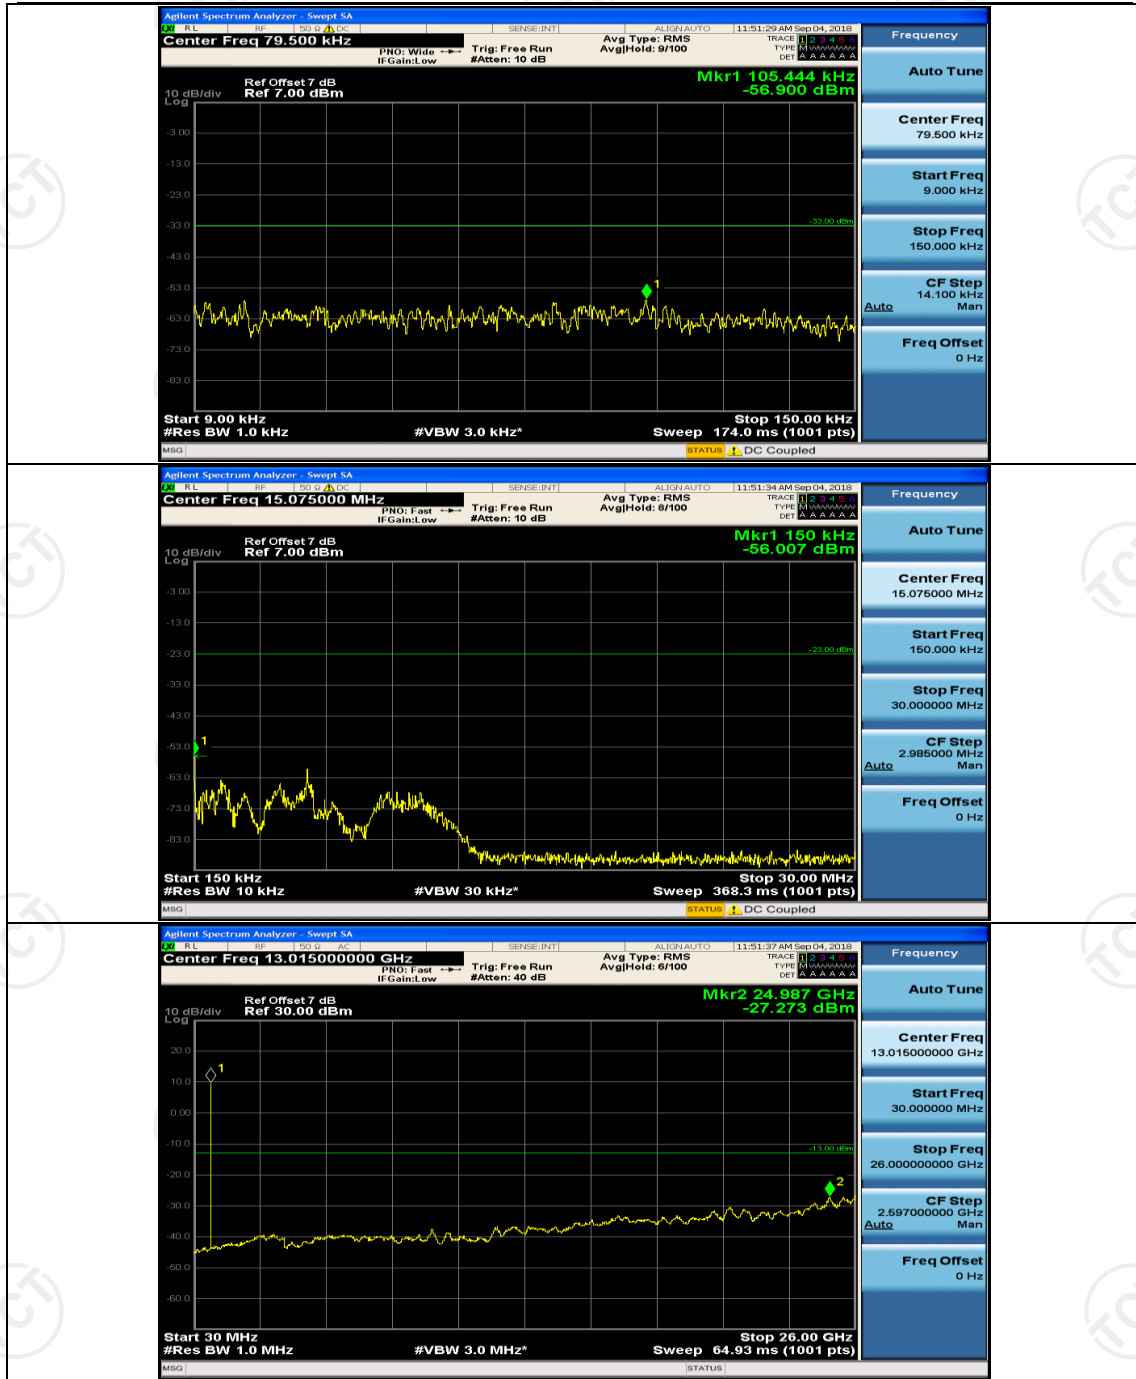

Test Graphs

Channel Bandwidth: 1.4 MHz

(Channel Bandwidth: 1.4 MHz)_MCH_QPSK_1RB#0

(Channel Bandwidth: 1.4 MHz)_MCH_QPSK_1RB#0

(Channel Bandwidth: 1.4 MHz)_MCH_QPSK_1RB#5

(Channel Bandwidth: 1.4 MHz)_HCH_QPSK_1RB#0

(Channel Bandwidth: 1.4 MHz)_HCH_QPSK_1RB#3

(Channel Bandwidth: 1.4 MHz)_LCH_16QAM_1RB#0

(Channel Bandwidth: 1.4 MHz)_MCH_16QAM_1RB#0

(Channel Bandwidth: 1.4 MHz)_MCH_16QAM_1RB#3

(Channel Bandwidth: 1.4 MHz)_HCH_16QAM_1RB#0

(Channel Bandwidth: 1.4 MHz)_HCH_16QAM_1RB#3