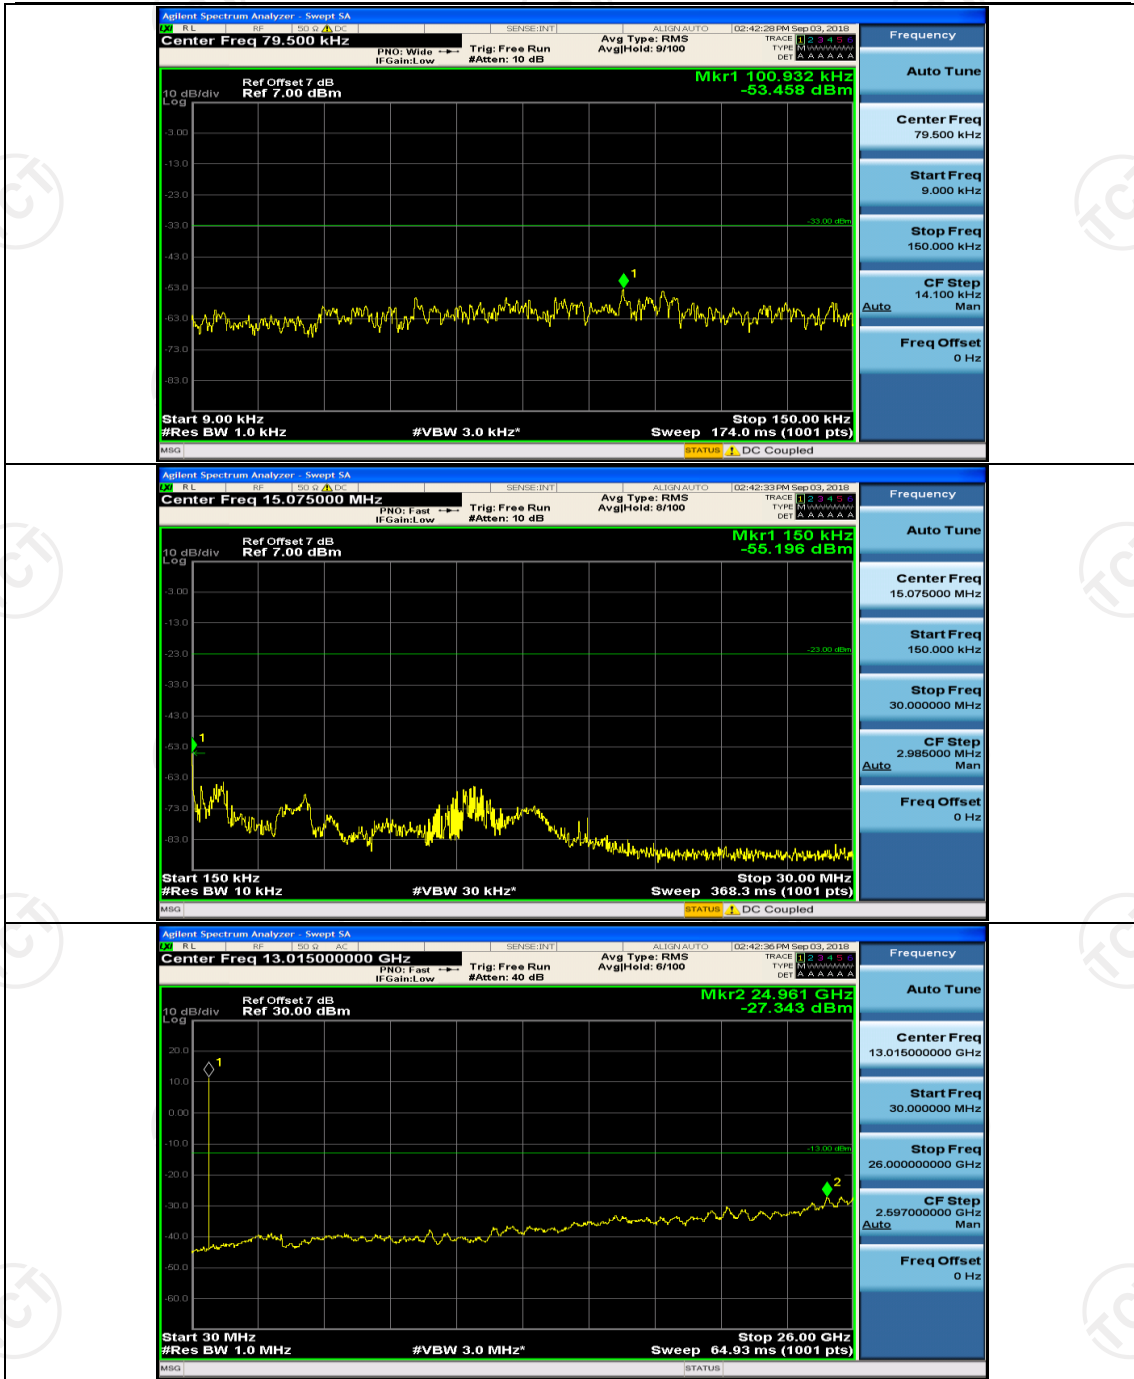

Channel Bandwidth: 10 MHz_HCH_16QAM_1RB#0

Channel Bandwidth: 10 MHz_HCH_16QAM_1RB#24

Channel Bandwidth: 10 MHz_HCH_16QAM_1RB#49

Channel Bandwidth: 10 MHz_HCH_16QAM_25RB#0

Appendix E: Conducted Spurious Emission

Test Graphs

Channel Bandwidth: 1.4 MHz

(Channel Bandwidth: 1.4 MHz)_MCH_QPSK_1RB#0

(Channel Bandwidth: 1.4 MHz)_MCH_QPSK_1RB#0

(Channel Bandwidth: 1.4 MHz)_MCH_QPSK_1RB#5

(Channel Bandwidth: 1.4 MHz)_HCH_QPSK_1RB#0

(Channel Bandwidth: 1.4 MHz)_HCH_QPSK_1RB#3

(Channel Bandwidth: 1.4 MHz)_LCH_16QAM_1RB#0

(Channel Bandwidth: 1.4 MHz)_MCH_16QAM_1RB#0

(Channel Bandwidth: 1.4 MHz)_MCH_16QAM_1RB#3

(Channel Bandwidth: 1.4 MHz)_HCH_16QAM_1RB#0

(Channel Bandwidth: 1.4 MHz)_HCH_16QAM_1RB#3