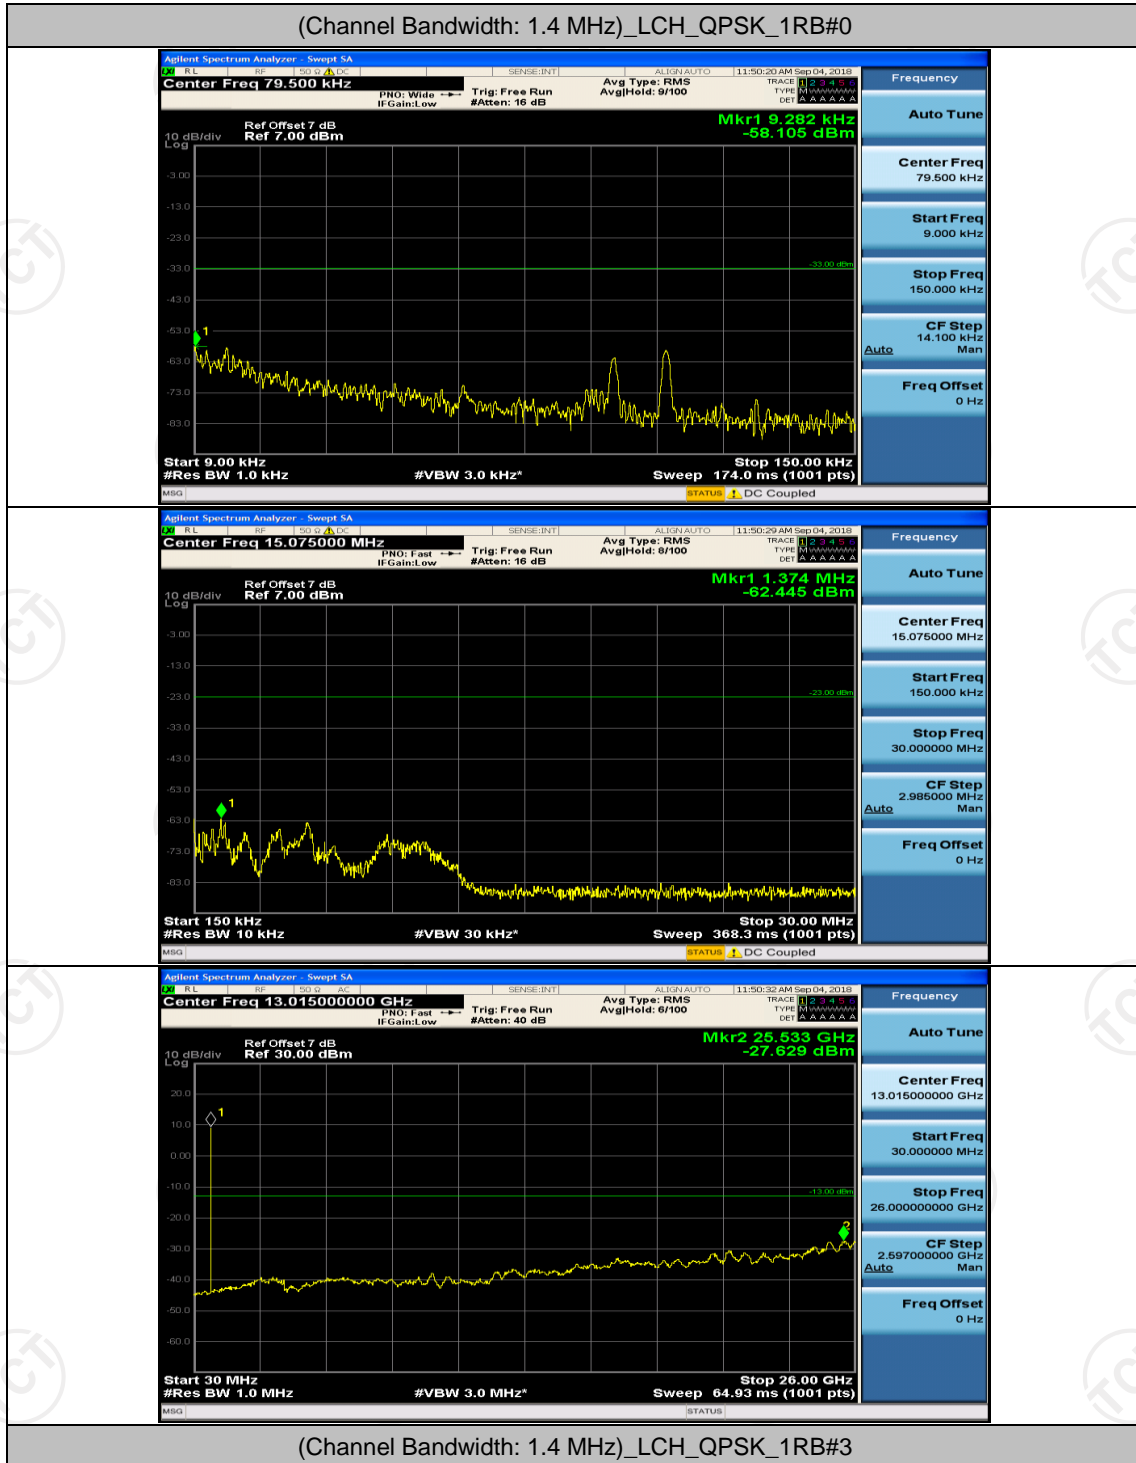

Channel Bandwidth: 10 MHz_HCH_16QAM_1RB#0

Channel Bandwidth: 10 MHz_HCH_16QAM_1RB#24

Channel Bandwidth: 10 MHz_HCH_16QAM_1RB#49

Channel Bandwidth: 10 MHz_HCH_16QAM_25RB#0

Appendix E: Conducted Spurious Emission

Test Graphs

Channel Bandwidth: 1.4 MHz

(Channel Bandwidth: 1.4 MHz)_MCH_QPSK_1RB#0

(Channel Bandwidth: 1.4 MHz)_MCH_QPSK_1RB#0

(Channel Bandwidth: 1.4 MHz)_MCH_QPSK_1RB#5

(Channel Bandwidth: 1.4 MHz)_HCH_QPSK_1RB#0