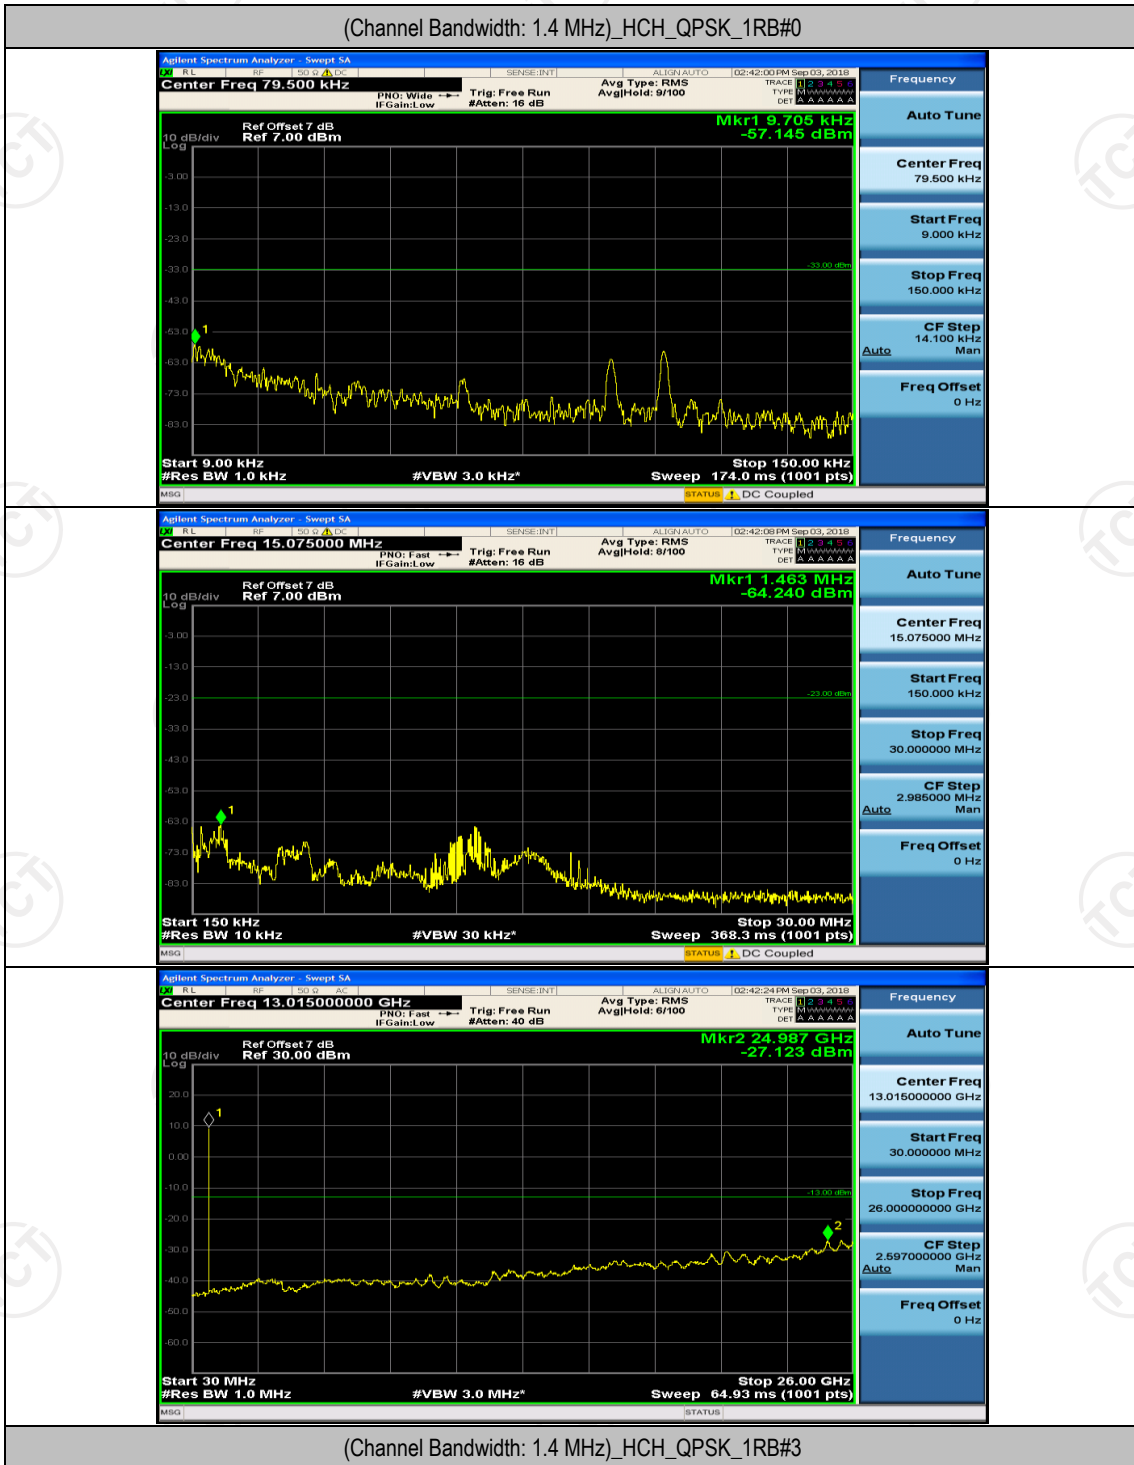

Test Graphs

Channel Bandwidth: 1.4 MHz

(Channel Bandwidth: 1.4 MHz)_MCH_QPSK_1RB#0

(Channel Bandwidth: 1.4 MHz)_MCH_QPSK_1RB#0

(Channel Bandwidth: 1.4 MHz)_MCH_QPSK_1RB#5

(Channel Bandwidth: 1.4 MHz)_HCH_QPSK_1RB#0