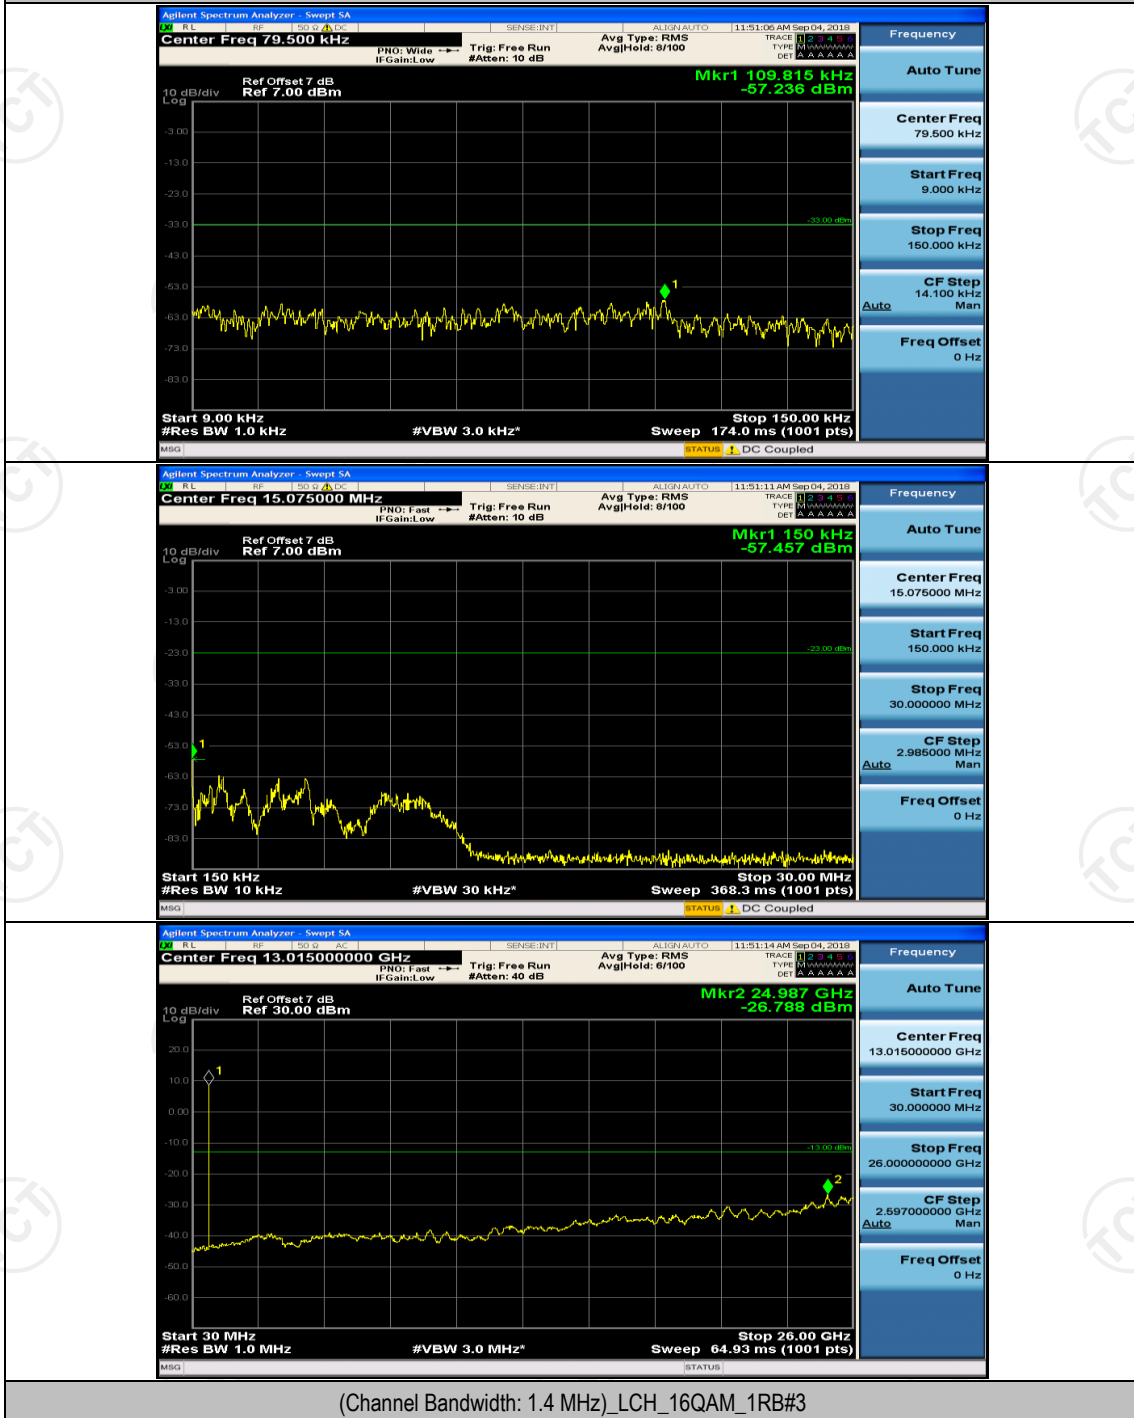

Channel Bandwidth: 10 MHz_HCH_16QAM_1RB#0

Channel Bandwidth: 10 MHz_HCH_16QAM_1RB#24

Channel Bandwidth: 10 MHz_HCH_16QAM_1RB#49

Channel Bandwidth: 10 MHz_HCH_16QAM_25RB#0

Appendix E: Conducted Spurious Emission

Test Graphs

Channel Bandwidth: 1.4 MHz

(Channel Bandwidth: 1.4 MHz)_MCH_QPSK_1RB#0

(Channel Bandwidth: 1.4 MHz)_MCH_QPSK_1RB#0

(Channel Bandwidth: 1.4 MHz)_MCH_QPSK_1RB#5

(Channel Bandwidth: 1.4 MHz)_HCH_QPSK_1RB#0

(Channel Bandwidth: 1.4 MHz)_HCH_QPSK_1RB#3

(Channel Bandwidth: 1.4 MHz)_LCH_16QAM_1RB#0

(Channel Bandwidth: 1.4 MHz)_MCH_16QAM_1RB#0

(Channel Bandwidth: 1.4 MHz)_MCH_16QAM_1RB#3

(Channel Bandwidth: 1.4 MHz)_HCH_16QAM_1RB#0