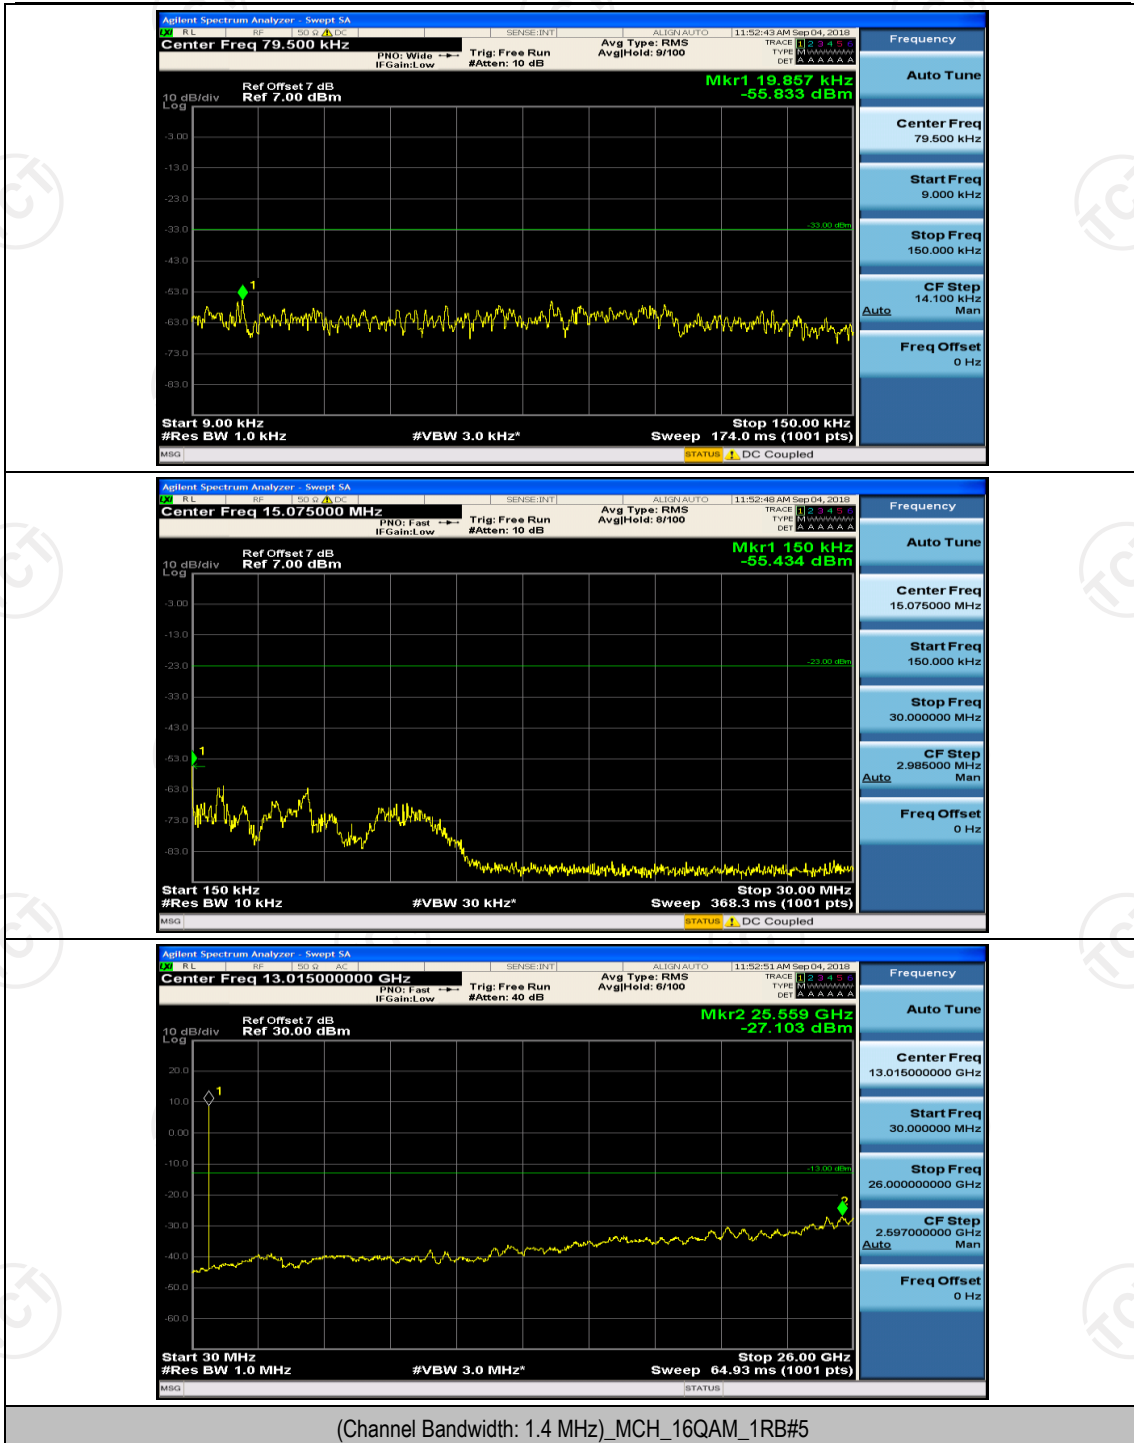

Test Graphs

Channel Bandwidth: 1.4 MHz

(Channel Bandwidth: 1.4 MHz)_MCH_QPSK_1RB#0

(Channel Bandwidth: 1.4 MHz)_MCH_QPSK_1RB#0

(Channel Bandwidth: 1.4 MHz)_MCH_QPSK_1RB#5

(Channel Bandwidth: 1.4 MHz)_HCH_QPSK_1RB#0

(Channel Bandwidth: 1.4 MHz)_HCH_QPSK_1RB#3

(Channel Bandwidth: 1.4 MHz)_LCH_16QAM_1RB#0

(Channel Bandwidth: 1.4 MHz)_MCH_16QAM_1RB#0

(Channel Bandwidth: 1.4 MHz)_MCH_16QAM_1RB#3

(Channel Bandwidth: 1.4 MHz)_HCH_16QAM_1RB#0

(Channel Bandwidth: 1.4 MHz)_HCH_16QAM_1RB#3