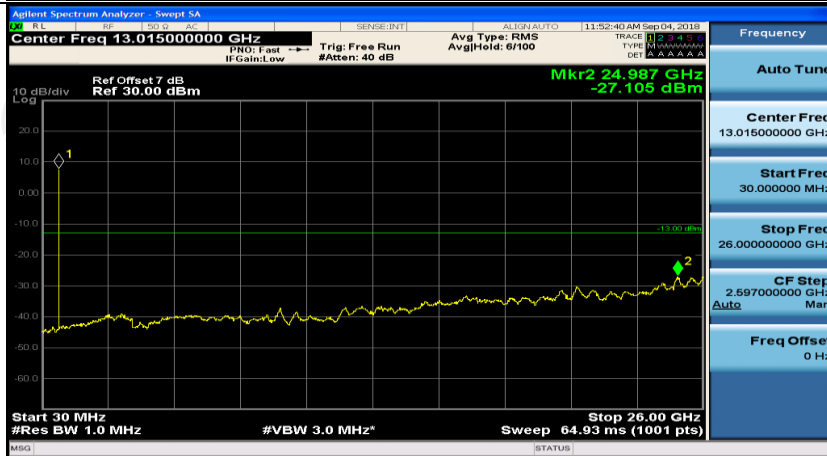

(Channel Bandwidth: 1.4 MHz)_HCH_QPSK_1RB#3

(Channel Bandwidth: 1.4 MHz)_LCH_16QAM_1RB#0

(Channel Bandwidth: 1.4 MHz)_MCH_16QAM_1RB#0

(Channel Bandwidth: 1.4 MHz)_MCH_16QAM_1RB#3

(Channel Bandwidth: 1.4 MHz)_HCH_16QAM_1RB#0

(Channel Bandwidth: 1.4 MHz)_HCH_16QAM_1RB#3