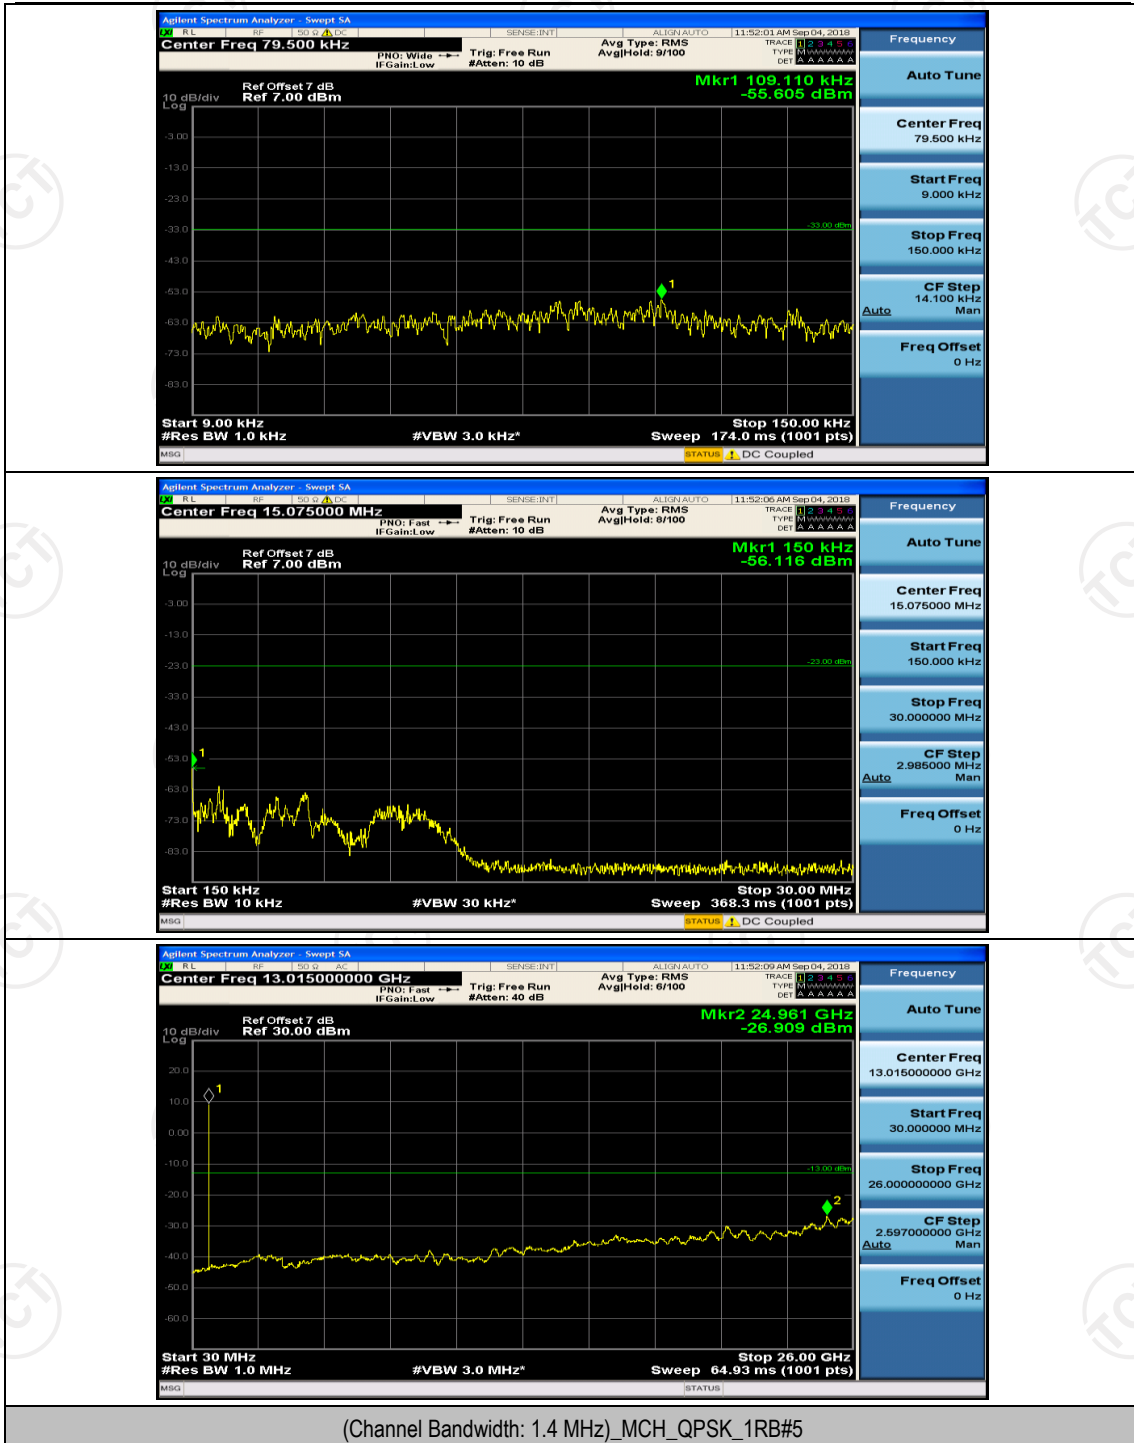

Channel Bandwidth: 10 MHz_HCH_16QAM_1RB#0

Channel Bandwidth: 10 MHz_HCH_16QAM_1RB#24

Channel Bandwidth: 10 MHz_HCH_16QAM_1RB#49

Channel Bandwidth: 10 MHz_HCH_16QAM_25RB#0

Appendix E: Conducted Spurious Emission

Test Graphs

Channel Bandwidth: 1.4 MHz

(Channel Bandwidth: 1.4 MHz)_MCH_QPSK_1RB#0

(Channel Bandwidth: 1.4 MHz)_MCH_QPSK_1RB#0

(Channel Bandwidth: 1.4 MHz)_MCH_QPSK_1RB#5

(Channel Bandwidth: 1.4 MHz)_HCH_QPSK_1RB#0