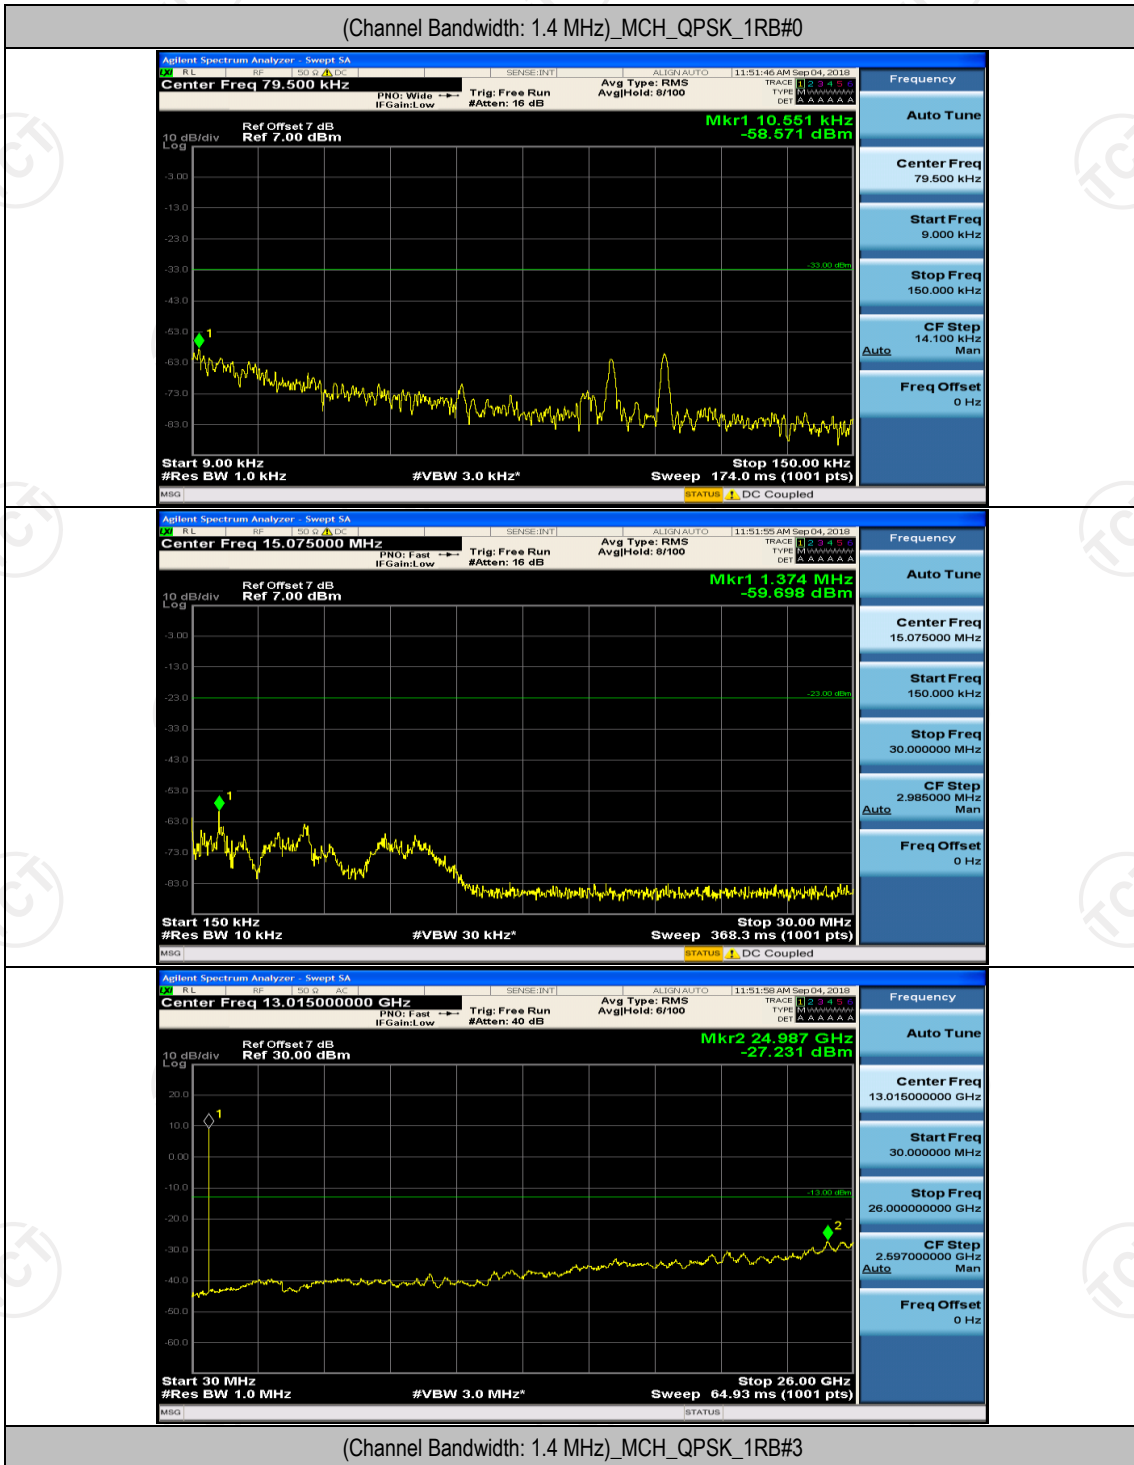

Test Graphs

Channel Bandwidth: 1.4 MHz

(Channel Bandwidth: 1.4 MHz)_MCH_QPSK_1RB#0

(Channel Bandwidth: 1.4 MHz)_MCH_QPSK_1RB#0

(Channel Bandwidth: 1.4 MHz)_MCH_QPSK_1RB#5

(Channel Bandwidth: 1.4 MHz)_HCH_QPSK_1RB#0