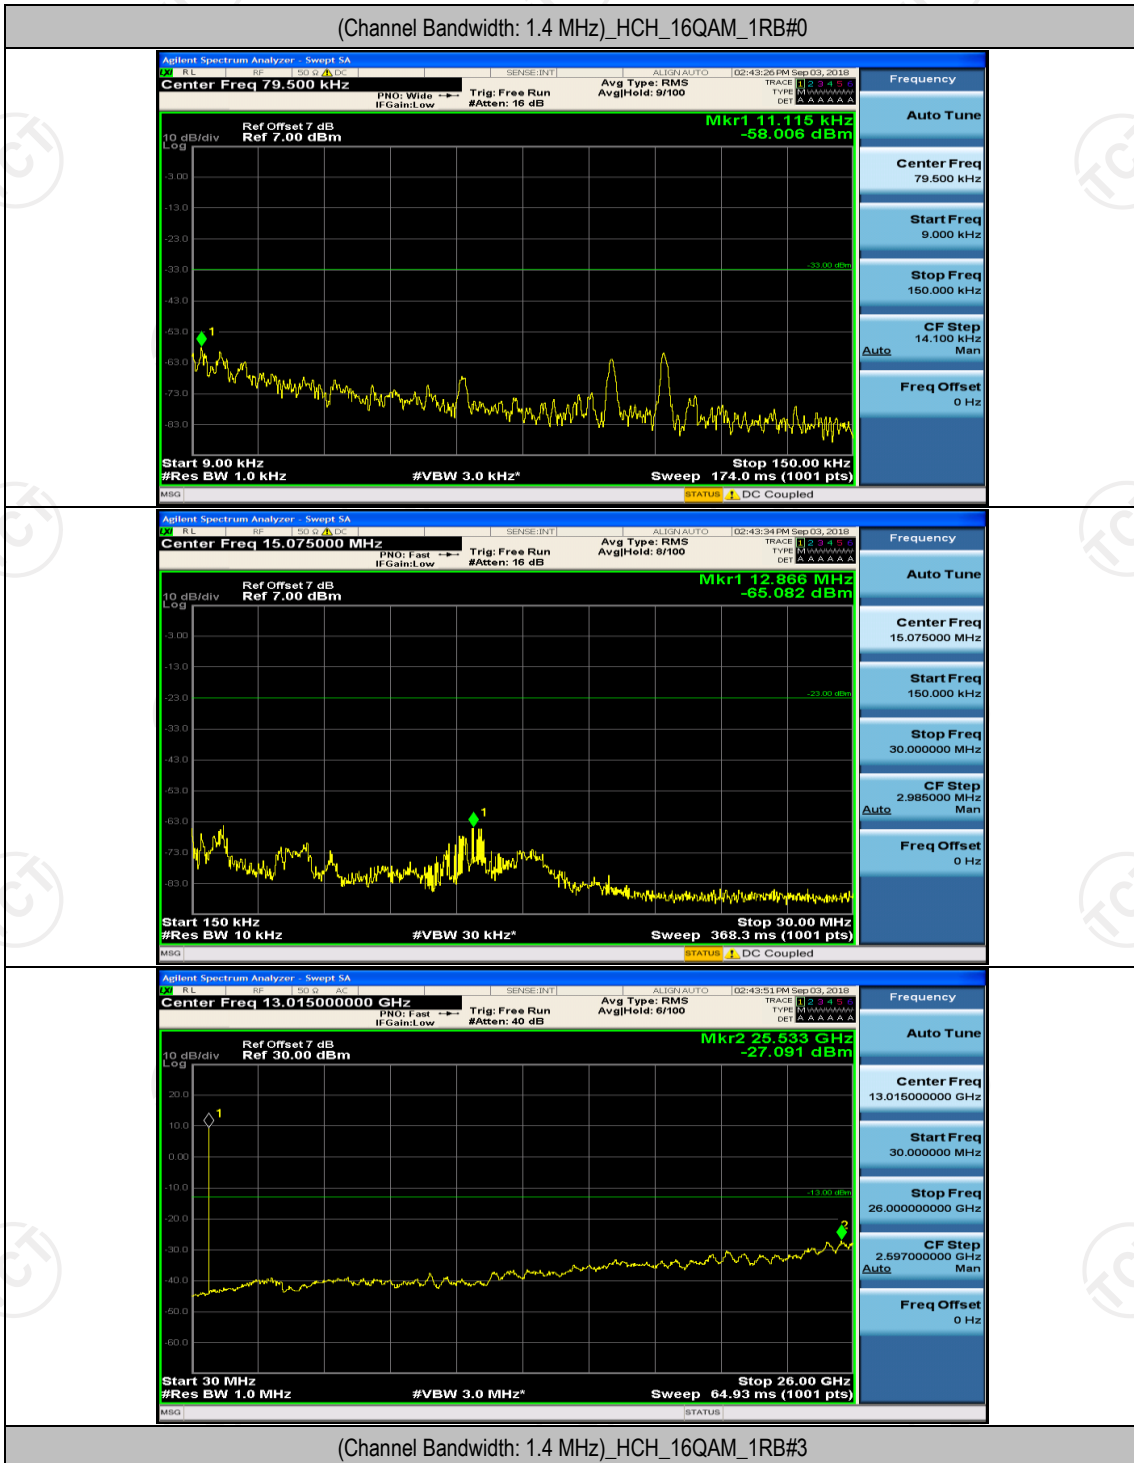

Test Graphs

Channel Bandwidth: 1.4 MHz

(Channel Bandwidth: 1.4 MHz)_MCH_QPSK_1RB#0

(Channel Bandwidth: 1.4 MHz)_MCH_QPSK_1RB#0

(Channel Bandwidth: 1.4 MHz)_MCH_QPSK_1RB#5

(Channel Bandwidth: 1.4 MHz)_HCH_QPSK_1RB#0

(Channel Bandwidth: 1.4 MHz)_HCH_QPSK_1RB#3

(Channel Bandwidth: 1.4 MHz)_LCH_16QAM_1RB#0

(Channel Bandwidth: 1.4 MHz)_MCH_16QAM_1RB#0

(Channel Bandwidth: 1.4 MHz)_MCH_16QAM_1RB#3

(Channel Bandwidth: 1.4 MHz)_HCH_16QAM_1RB#0

(Channel Bandwidth: 1.4 MHz)_HCH_16QAM_1RB#3