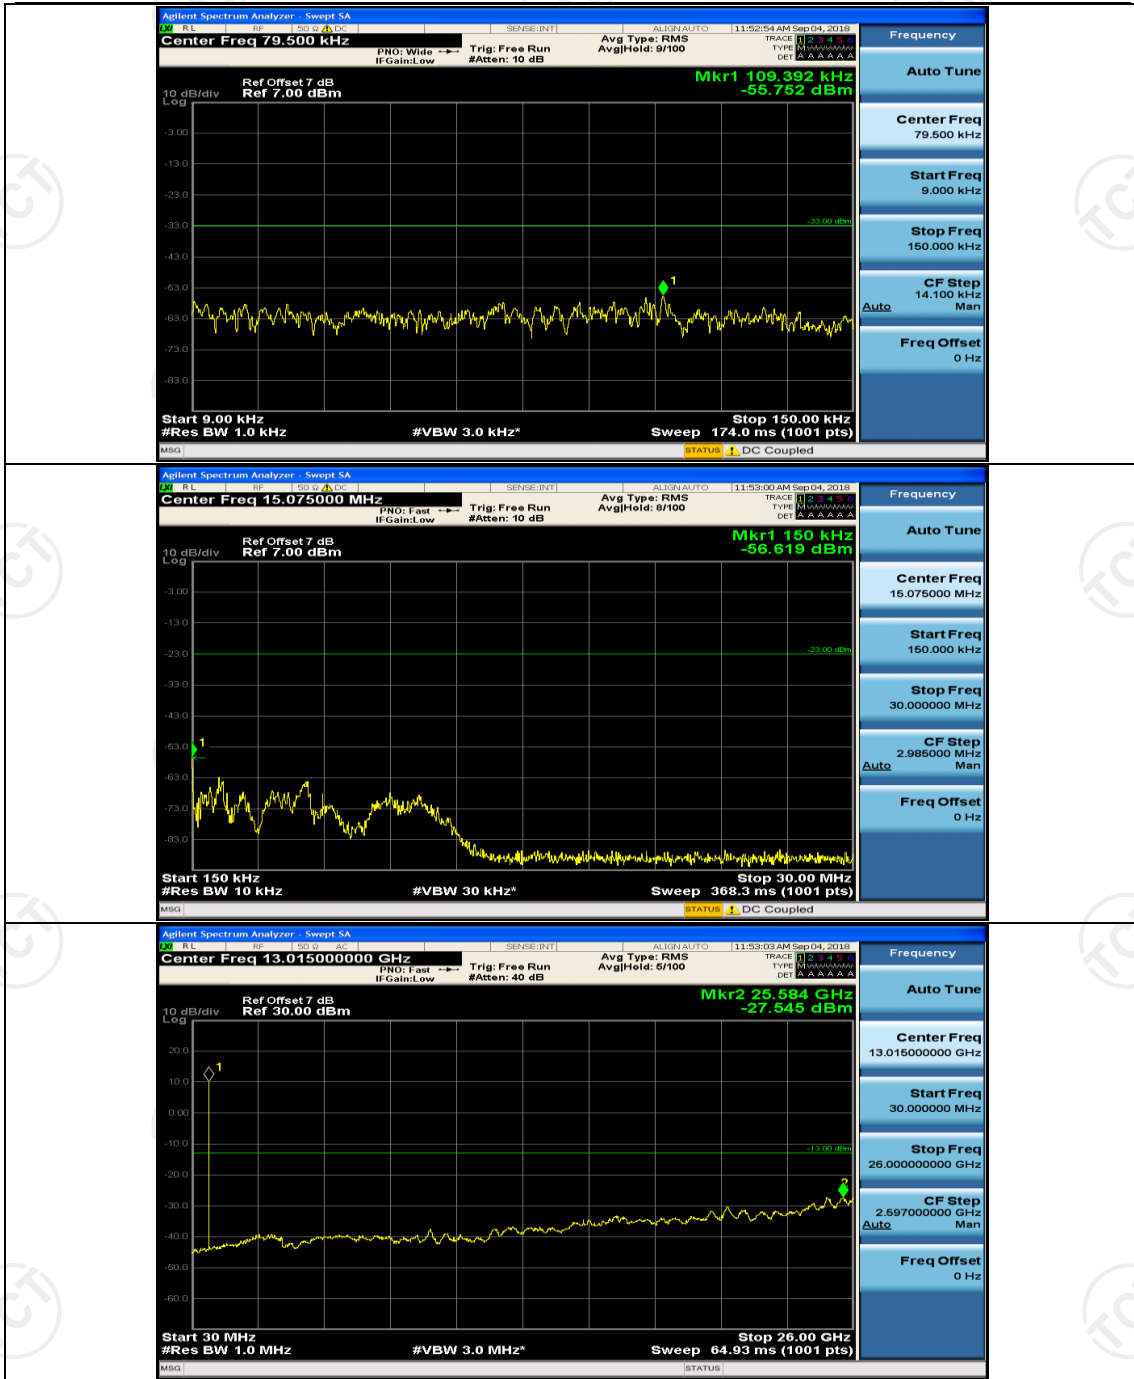

Test Graphs

Channel Bandwidth: 1.4 MHz

(Channel Bandwidth: 1.4 MHz)_MCH_QPSK_1RB#0

(Channel Bandwidth: 1.4 MHz)_MCH_QPSK_1RB#0

(Channel Bandwidth: 1.4 MHz)_MCH_QPSK_1RB#5

(Channel Bandwidth: 1.4 MHz)_HCH_QPSK_1RB#0

(Channel Bandwidth: 1.4 MHz)_HCH_QPSK_1RB#3

(Channel Bandwidth: 1.4 MHz)_LCH_16QAM_1RB#0

(Channel Bandwidth: 1.4 MHz)_MCH_16QAM_1RB#0

(Channel Bandwidth: 1.4 MHz)_MCH_16QAM_1RB#3

(Channel Bandwidth: 1.4 MHz)_HCH_16QAM_1RB#0

(Channel Bandwidth: 1.4 MHz)_HCH_16QAM_1RB#3