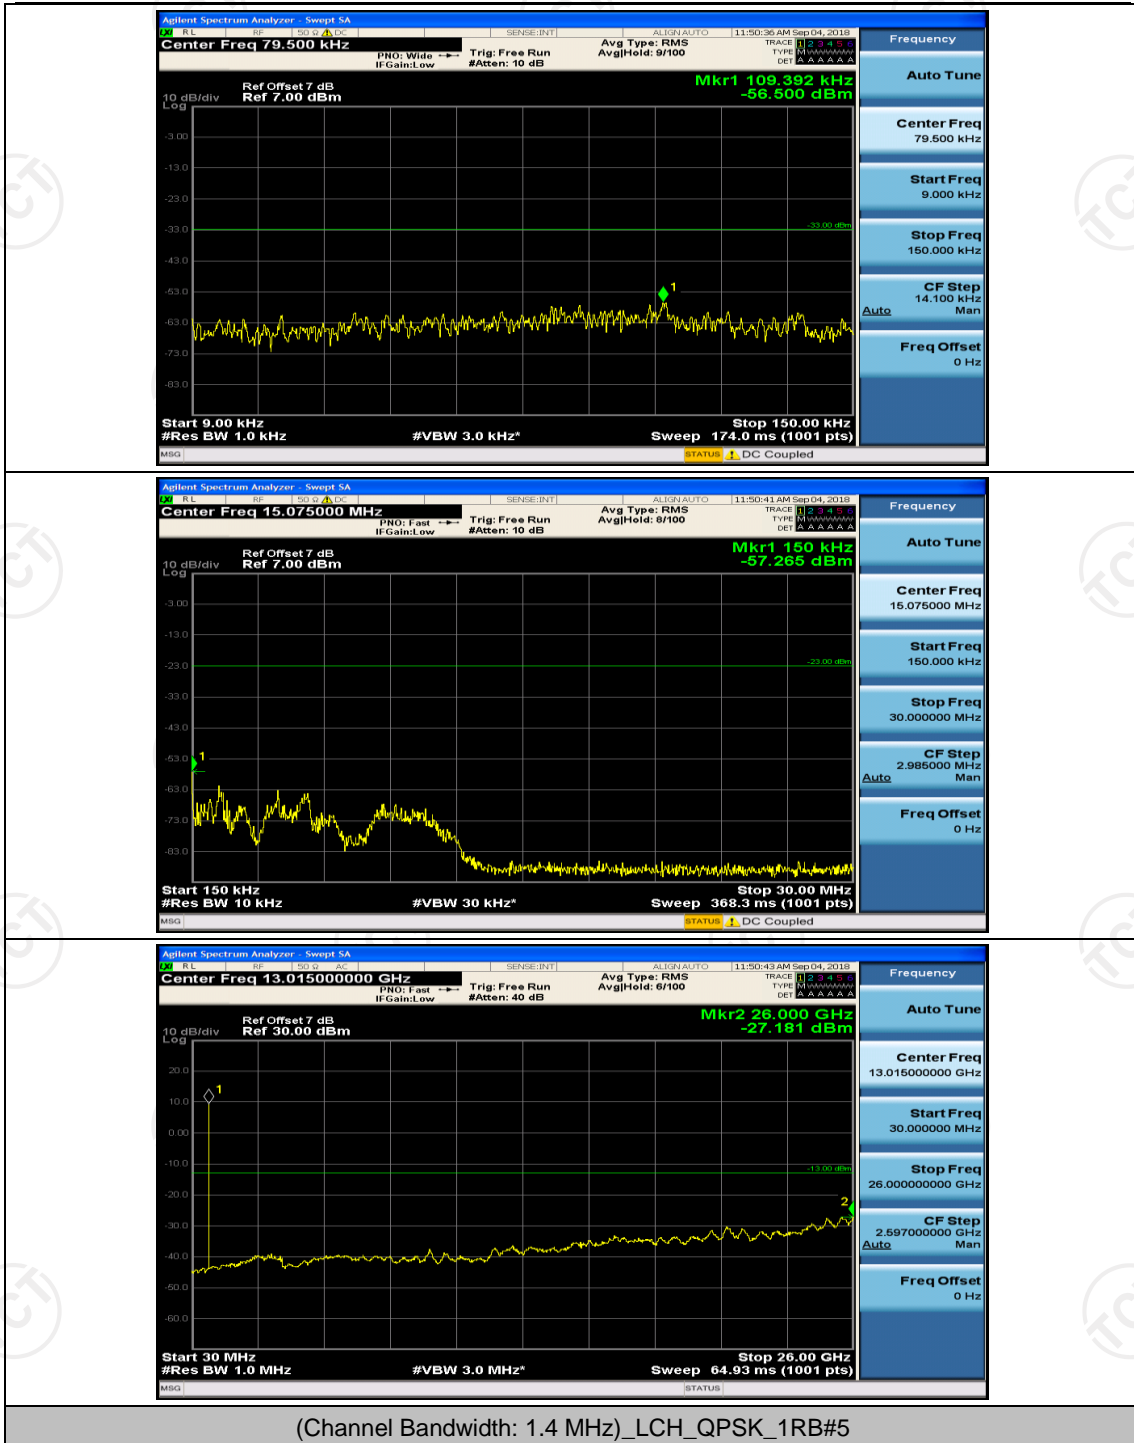

Channel Bandwidth: 10 MHz_HCH_16QAM_1RB#0

Channel Bandwidth: 10 MHz_HCH_16QAM_1RB#24

Channel Bandwidth: 10 MHz_HCH_16QAM_1RB#49

Channel Bandwidth: 10 MHz_HCH_16QAM_25RB#0

Appendix E: Conducted Spurious Emission

Test Graphs

Channel Bandwidth: 1.4 MHz

(Channel Bandwidth: 1.4 MHz)_MCH_QPSK_1RB#0

(Channel Bandwidth: 1.4 MHz)_MCH_QPSK_1RB#0

(Channel Bandwidth: 1.4 MHz)_MCH_QPSK_1RB#5

(Channel Bandwidth: 1.4 MHz)_HCH_QPSK_1RB#0