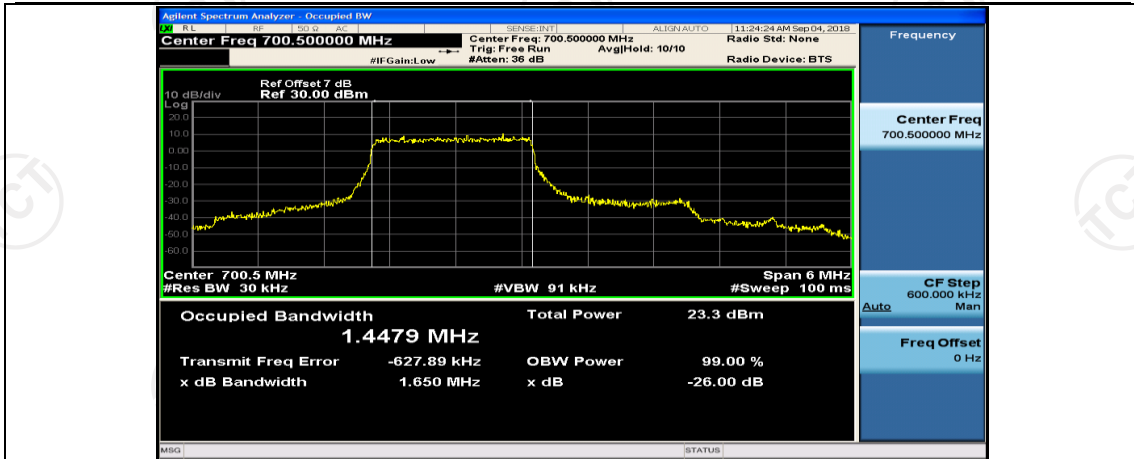

(Channel Bandwidth: 1.4 MHz)_MCH_16QAM_3RB#3

(Channel Bandwidth: 1.4 MHz)_MCH_16QAM_6RB#0

(Channel Bandwidth: 1.4 MHz)_HCH_16QAM_1RB#0

(Channel Bandwidth: 1.4 MHz)_HCH_16QAM_1RB#3

Channel Bandwidth: 3 MHz

(Channel Bandwidth: 3 MHz)_LCH_QPSK_8RB#4

(Channel Bandwidth: 3 MHz)_LCH_QPSK_8RB#7

(Channel Bandwidth: 3 MHz)_LCH_QPSK_15RB#0

(Channel Bandwidth: 3 MHz)_MCH_QPSK_1RB#0

(Channel Bandwidth: 3 MHz)_MCH_QPSK_1RB#7