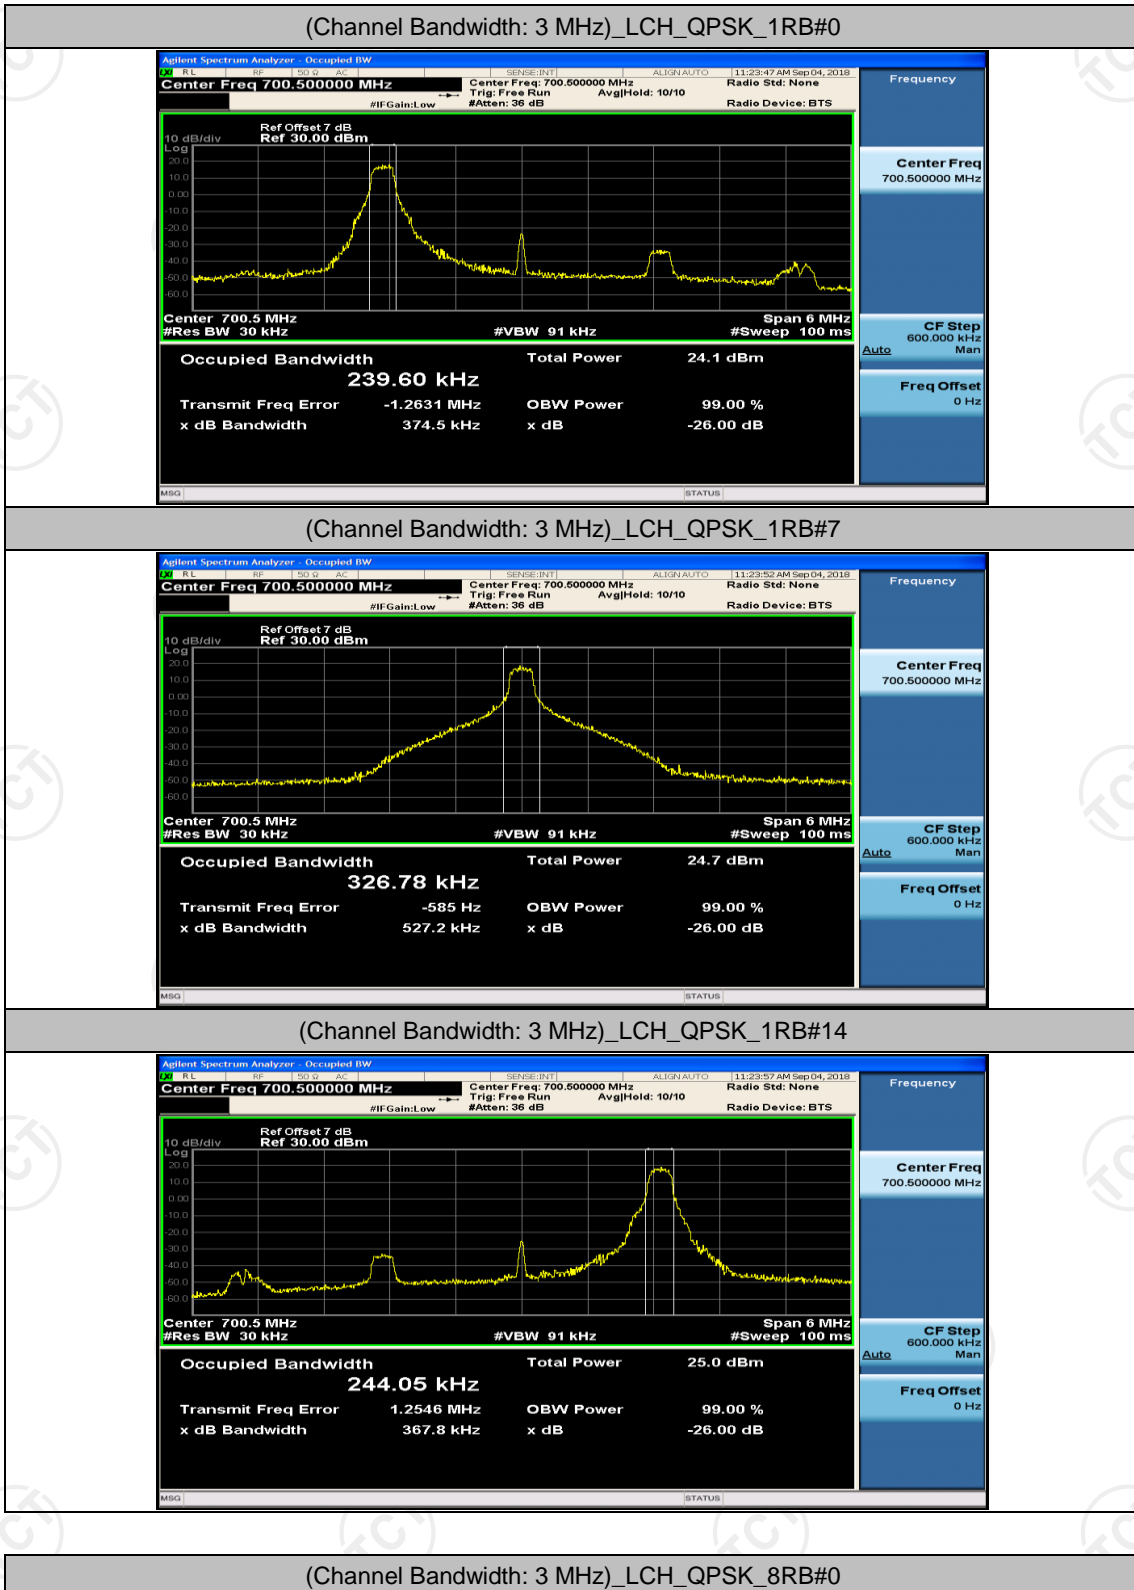

(Channel Bandwidth: 1.4 MHz)_MCH_16QAM_3RB#3

(Channel Bandwidth: 1.4 MHz)_MCH_16QAM_6RB#0

(Channel Bandwidth: 1.4 MHz)_HCH_16QAM_1RB#0

(Channel Bandwidth: 1.4 MHz)_HCH_16QAM_1RB#3

Channel Bandwidth: 3 MHz

(Channel Bandwidth: 3 MHz)_LCH_QPSK_8RB#4

(Channel Bandwidth: 3 MHz)_LCH_QPSK_8RB#7

(Channel Bandwidth: 3 MHz)_LCH_QPSK_15RB#0

(Channel Bandwidth: 3 MHz)_MCH_QPSK_1RB#0

(Channel Bandwidth: 3 MHz)_MCH_QPSK_1RB#7