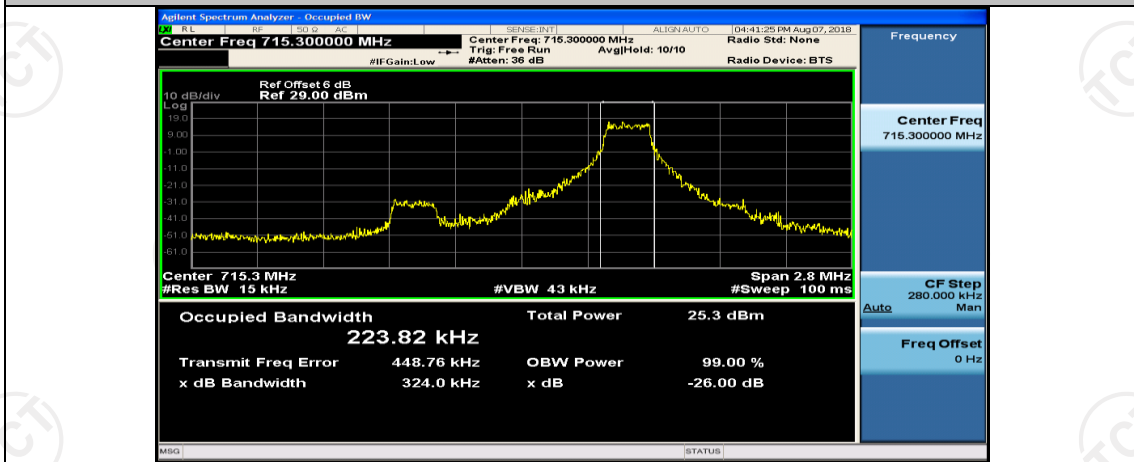

(Channel Bandwidth: 1.4 MHz)_MCH_16QAM_3RB#3

(Channel Bandwidth: 1.4 MHz)_MCH_16QAM_6RB#0

(Channel Bandwidth: 1.4 MHz)_HCH_16QAM_1RB#0

(Channel Bandwidth: 1.4 MHz)_HCH_16QAM_1RB#3

Channel Bandwidth: 3 MHz

(Channel Bandwidth: 3 MHz)_LCH_QPSK_8RB#4

(Channel Bandwidth: 3 MHz)_LCH_QPSK_8RB#7

(Channel Bandwidth: 3 MHz)_LCH_QPSK_15RB#0

(Channel Bandwidth: 3 MHz)_MCH_QPSK_1RB#0

(Channel Bandwidth: 3 MHz)_MCH_QPSK_1RB#7