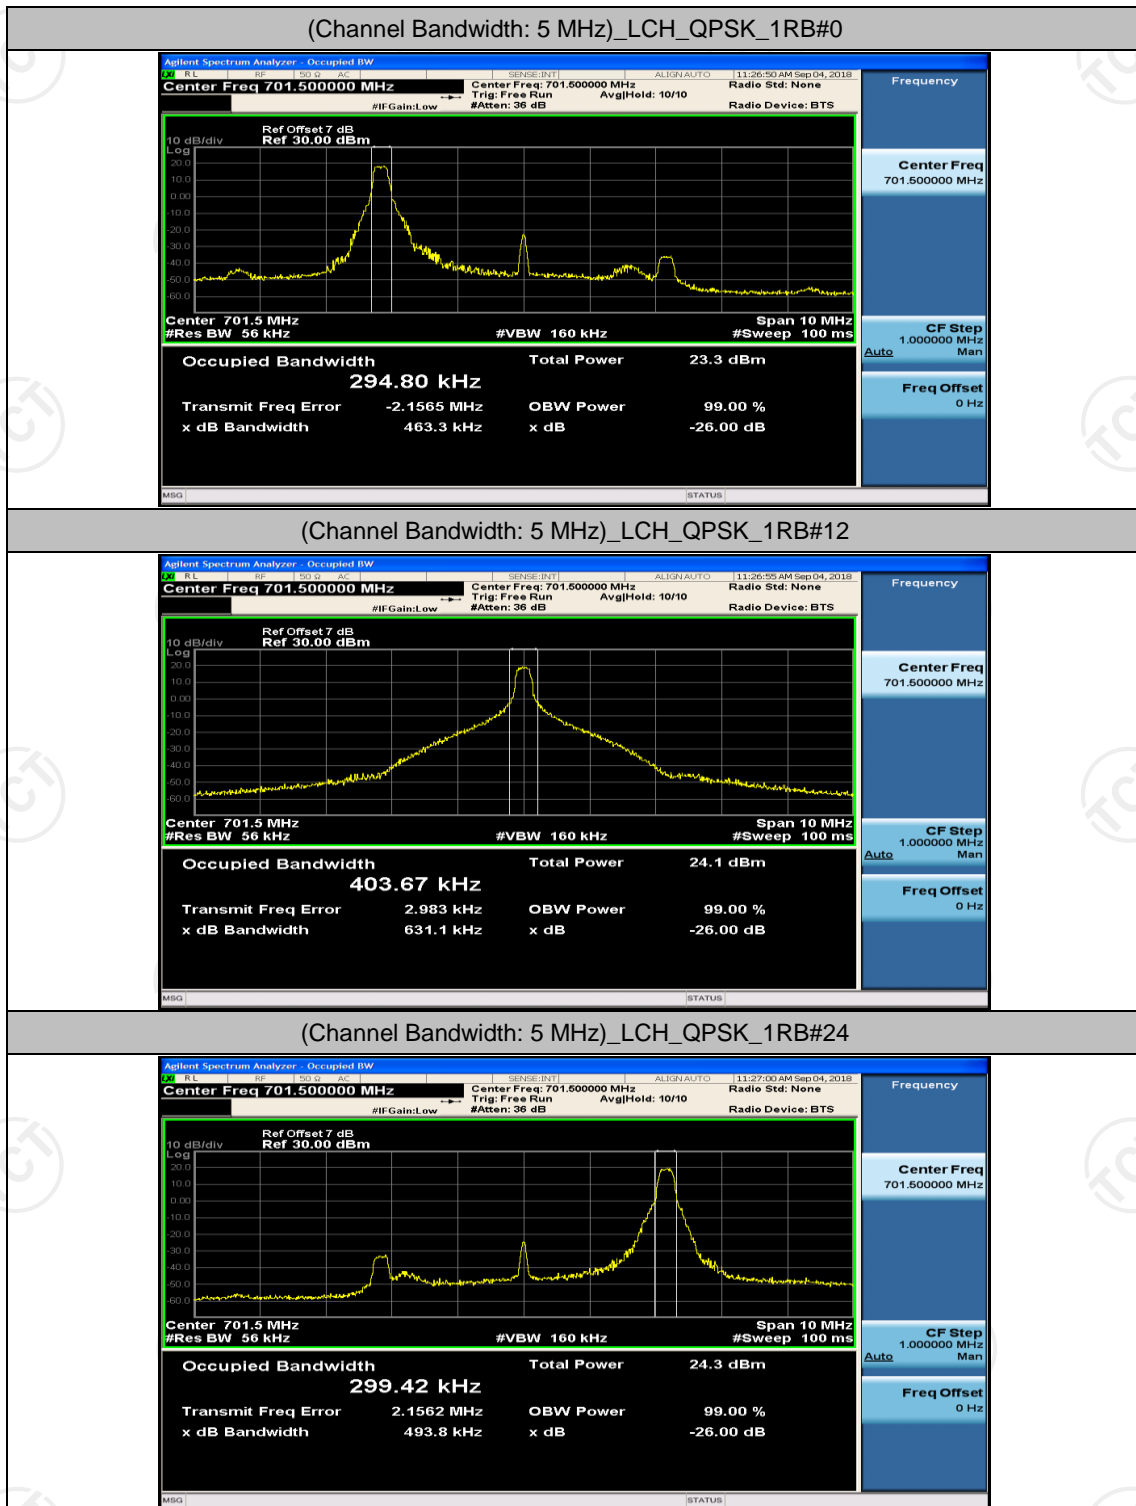

(Channel Bandwidth: 3 MHz)_HCH_16QAM_8RB#0

(Channel Bandwidth: 3 MHz)_HCH_16QAM_8RB#4

(Channel Bandwidth: 3 MHz)_HCH_16QAM_8RB#7

(Channel Bandwidth: 3 MHz)_HCH_16QAM_15RB#0

Channel Bandwidth: 5 MHz

(Channel Bandwidth: 5 MHz)_LCH_QPSK_12RB#0