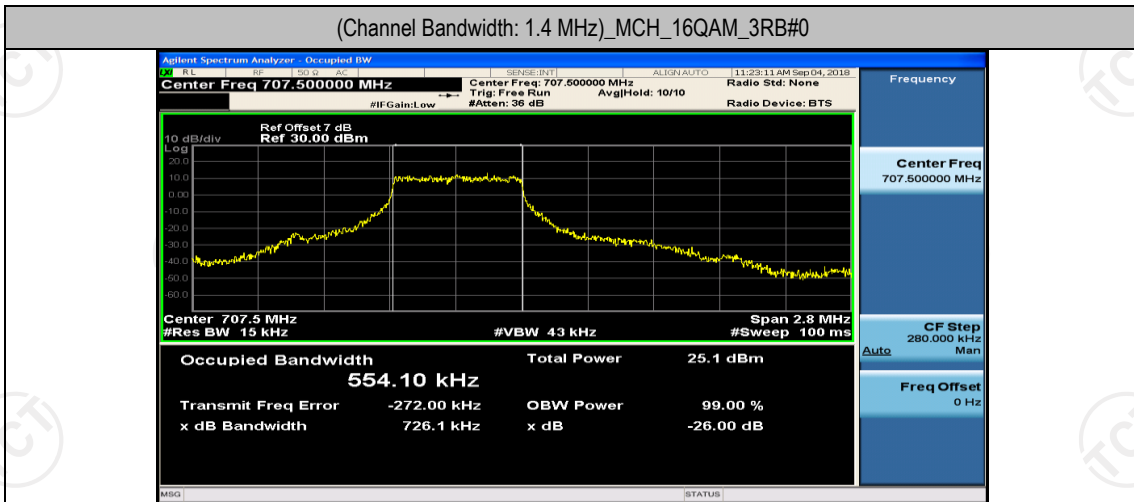

(Channel Bandwidth: 1.4 MHz)_MCH_16QAM_1RB#0

(Channel Bandwidth: 1.4 MHz)_MCH_16QAM_1RB#3

(Channel Bandwidth: 1.4 MHz)_MCH_16QAM_1RB#5

(Channel Bandwidth: 1.4 MHz)_MCH_16QAM_3RB#0

(Channel Bandwidth: 1.4 MHz)_MCH_16QAM_3RB#2