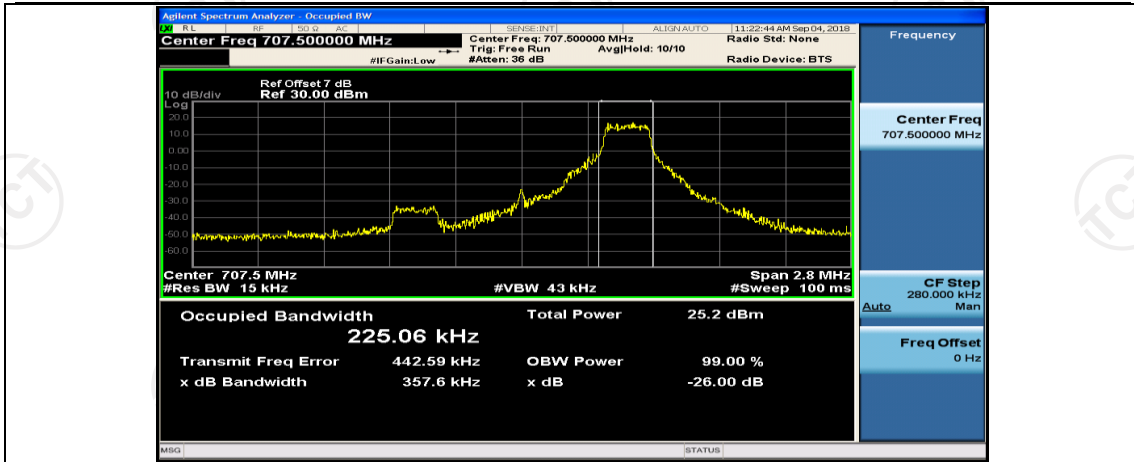

(Channel Bandwidth: 1.4 MHz)_MCH_16QAM_1RB#0

(Channel Bandwidth: 1.4 MHz)_MCH_16QAM_1RB#3

(Channel Bandwidth: 1.4 MHz)_MCH_16QAM_1RB#5

(Channel Bandwidth: 1.4 MHz)_MCH_16QAM_3RB#0

(Channel Bandwidth: 1.4 MHz)_MCH_16QAM_3RB#2