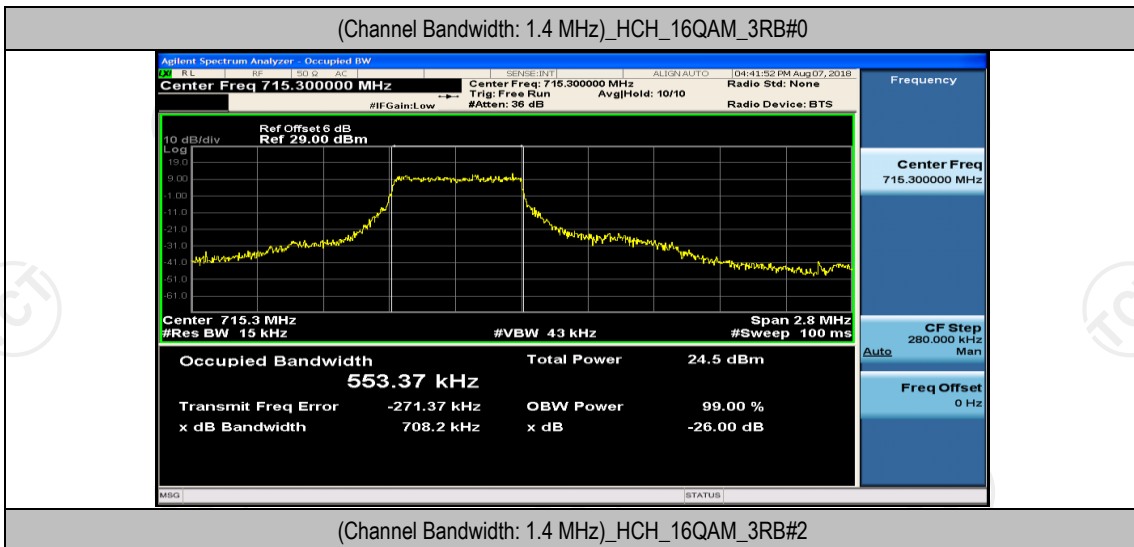

(Channel Bandwidth: 1.4 MHz)_MCH_16QAM_3RB#3

(Channel Bandwidth: 1.4 MHz)_MCH_16QAM_6RB#0

(Channel Bandwidth: 1.4 MHz)_HCH_16QAM_1RB#0

(Channel Bandwidth: 1.4 MHz)_HCH_16QAM_1RB#3

Channel Bandwidth: 3 MHz

(Channel Bandwidth: 3 MHz)_LCH_QPSK_8RB#4

(Channel Bandwidth: 3 MHz)_LCH_QPSK_8RB#7

(Channel Bandwidth: 3 MHz)_LCH_QPSK_15RB#0

(Channel Bandwidth: 3 MHz)_MCH_QPSK_1RB#0

(Channel Bandwidth: 3 MHz)_MCH_QPSK_1RB#7