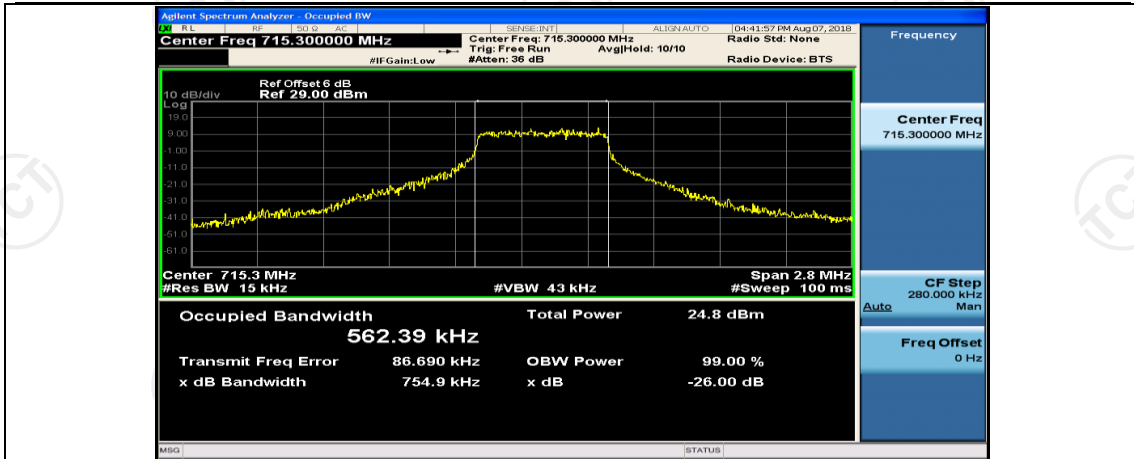

(Channel Bandwidth: 1.4 MHz)_MCH_16QAM_3RB#3

(Channel Bandwidth: 1.4 MHz)_MCH_16QAM_6RB#0

(Channel Bandwidth: 1.4 MHz)_HCH_16QAM_1RB#0

(Channel Bandwidth: 1.4 MHz)_HCH_16QAM_1RB#3

Channel Bandwidth: 3 MHz

(Channel Bandwidth: 3 MHz)_LCH_QPSK_8RB#4

(Channel Bandwidth: 3 MHz)_LCH_QPSK_8RB#7

(Channel Bandwidth: 3 MHz)_LCH_QPSK_15RB#0

(Channel Bandwidth: 3 MHz)_MCH_QPSK_1RB#0

(Channel Bandwidth: 3 MHz)_MCH_QPSK_1RB#7