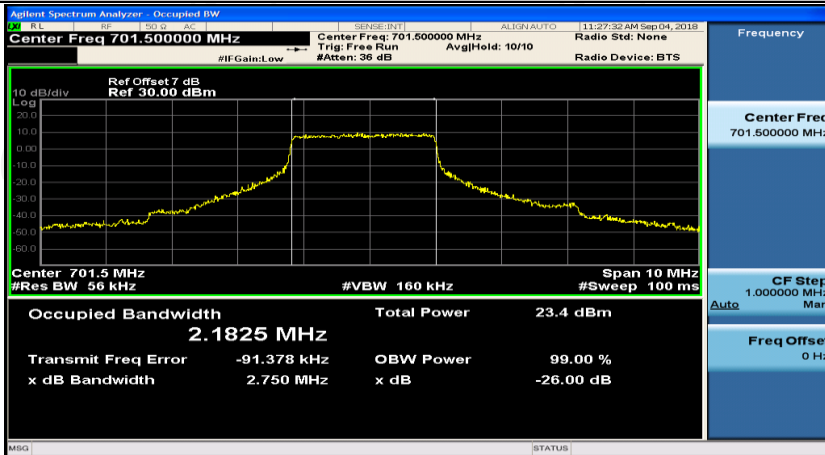

(Channel Bandwidth: 5 MHz)_LCH_QPSK_12RB#6