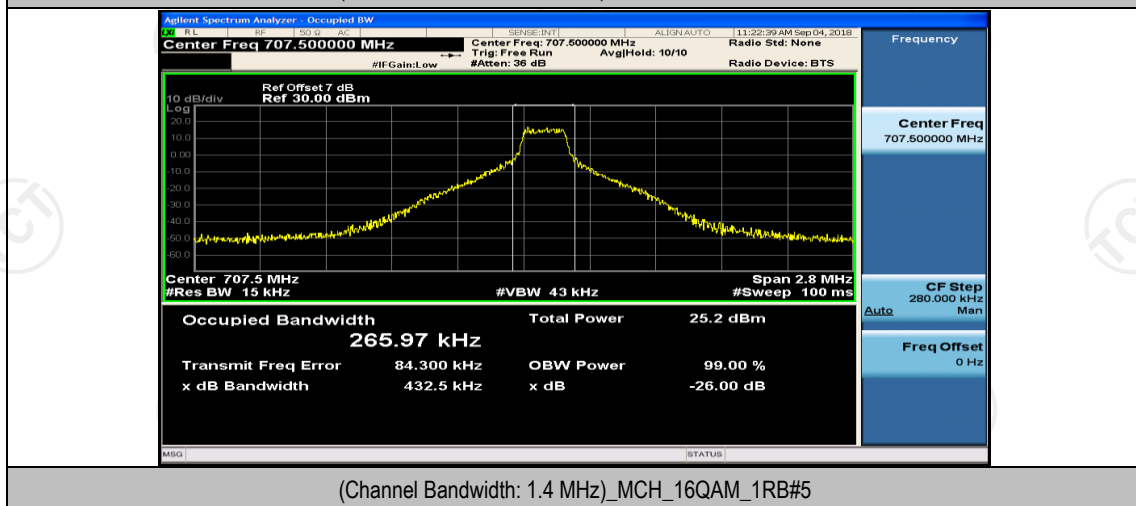

(Channel Bandwidth: 1.4 MHz)_MCH_16QAM_1RB#0

(Channel Bandwidth: 1.4 MHz)_MCH_16QAM_1RB#3

(Channel Bandwidth: 1.4 MHz)_MCH_16QAM_1RB#5

(Channel Bandwidth: 1.4 MHz)_MCH_16QAM_3RB#0

(Channel Bandwidth: 1.4 MHz)_MCH_16QAM_3RB#2