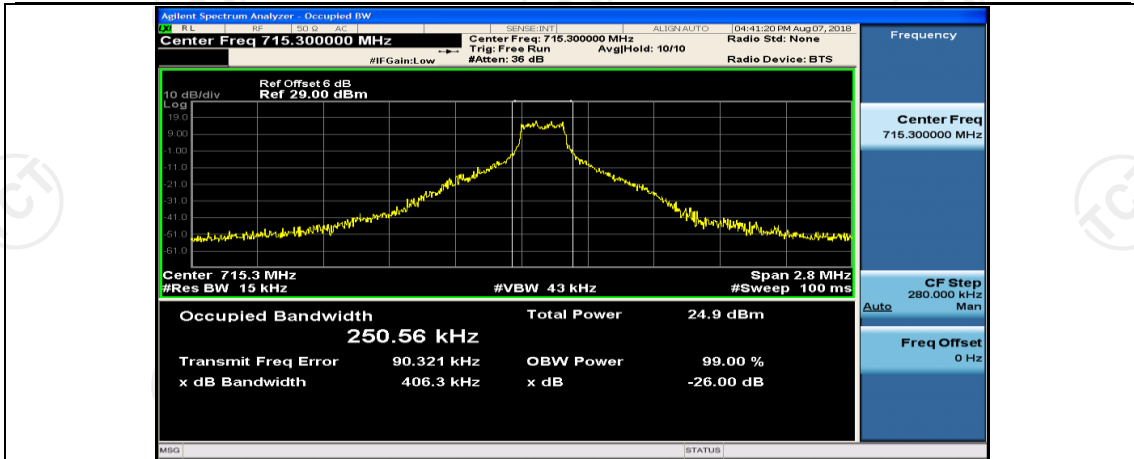

(Channel Bandwidth: 1.4 MHz)_MCH_16QAM_3RB#3

(Channel Bandwidth: 1.4 MHz)_MCH_16QAM_6RB#0

(Channel Bandwidth: 1.4 MHz)_HCH_16QAM_1RB#0

(Channel Bandwidth: 1.4 MHz)_HCH_16QAM_1RB#3

Channel Bandwidth: 3 MHz

(Channel Bandwidth: 3 MHz)_LCH_QPSK_8RB#4

(Channel Bandwidth: 3 MHz)_LCH_QPSK_8RB#7

(Channel Bandwidth: 3 MHz)_LCH_QPSK_15RB#0

(Channel Bandwidth: 3 MHz)_MCH_QPSK_1RB#0

(Channel Bandwidth: 3 MHz)_MCH_QPSK_1RB#7