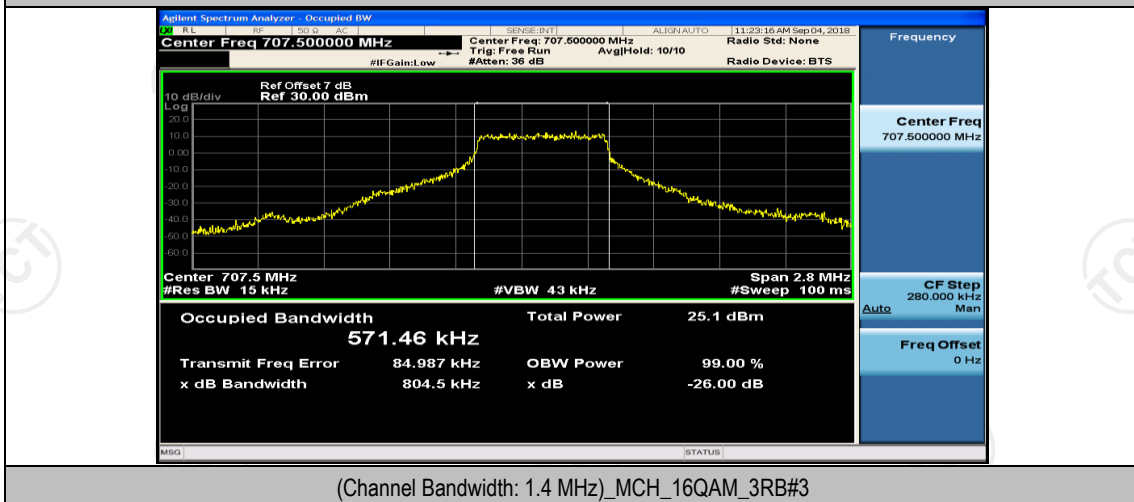

(Channel Bandwidth: 1.4 MHz)_MCH_16QAM_1RB#0

(Channel Bandwidth: 1.4 MHz)_MCH_16QAM_1RB#3

(Channel Bandwidth: 1.4 MHz)_MCH_16QAM_1RB#5

(Channel Bandwidth: 1.4 MHz)_MCH_16QAM_3RB#0

(Channel Bandwidth: 1.4 MHz)_MCH_16QAM_3RB#2