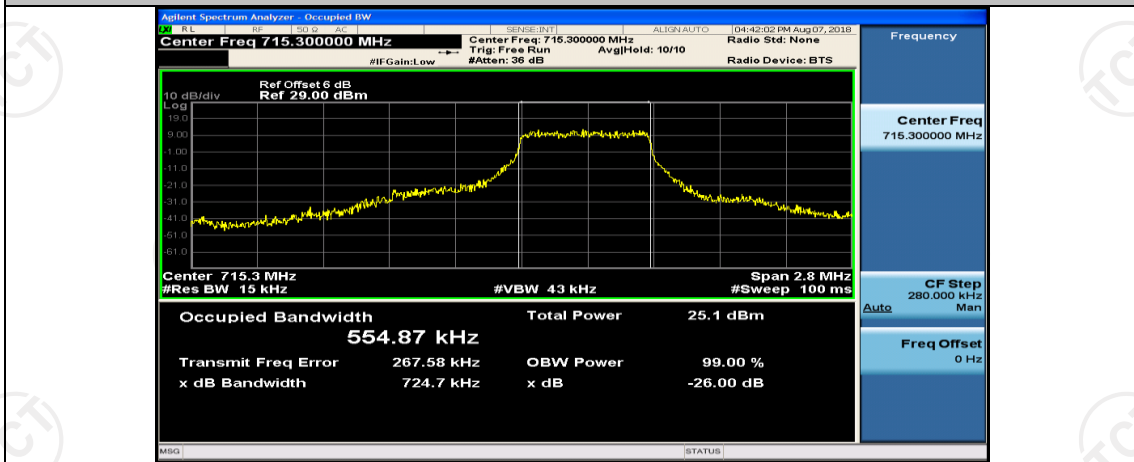

(Channel Bandwidth: 1.4 MHz)_MCH_16QAM_3RB#3

(Channel Bandwidth: 1.4 MHz)_MCH_16QAM_6RB#0

(Channel Bandwidth: 1.4 MHz)_HCH_16QAM_1RB#0

(Channel Bandwidth: 1.4 MHz)_HCH_16QAM_1RB#3

Channel Bandwidth: 3 MHz

(Channel Bandwidth: 3 MHz)_LCH_QPSK_8RB#4

(Channel Bandwidth: 3 MHz)_LCH_QPSK_8RB#7

(Channel Bandwidth: 3 MHz)_LCH_QPSK_15RB#0

(Channel Bandwidth: 3 MHz)_MCH_QPSK_1RB#0

(Channel Bandwidth: 3 MHz)_MCH_QPSK_1RB#7