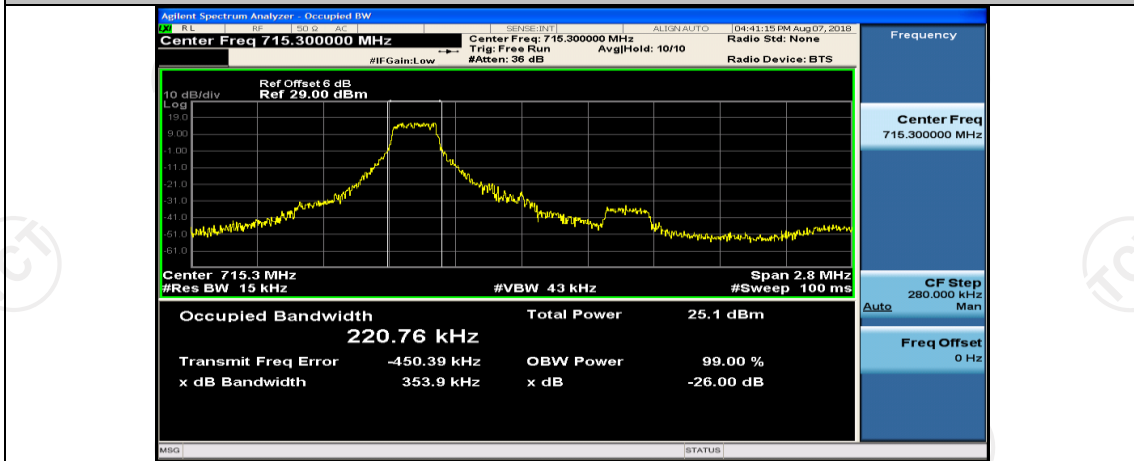

(Channel Bandwidth: 1.4 MHz)_HCH_16QAM_1RB#0