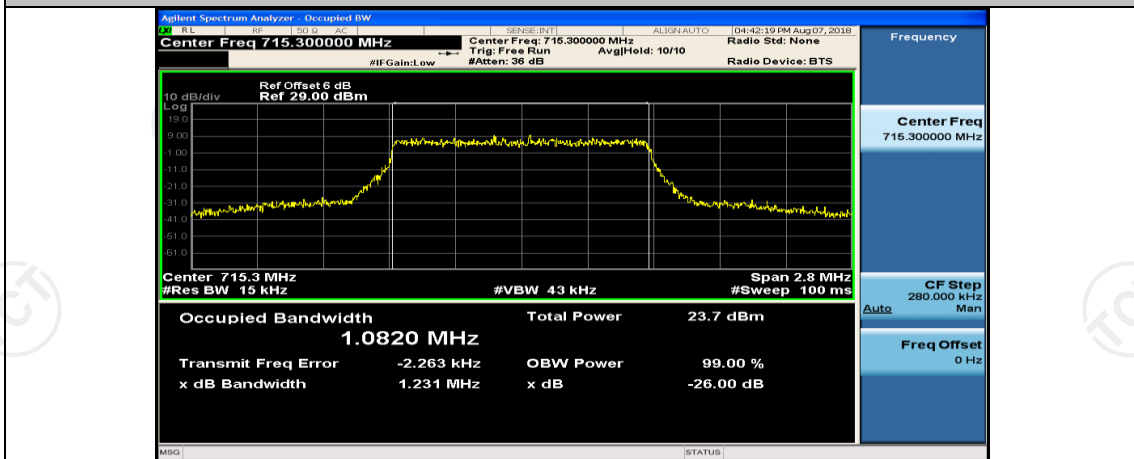

(Channel Bandwidth: 1.4 MHz)_MCH_16QAM_3RB#3

(Channel Bandwidth: 1.4 MHz)_MCH_16QAM_6RB#0

(Channel Bandwidth: 1.4 MHz)_HCH_16QAM_1RB#0

(Channel Bandwidth: 1.4 MHz)_HCH_16QAM_1RB#3

Channel Bandwidth: 3 MHz

(Channel Bandwidth: 3 MHz)_LCH_QPSK_8RB#4

(Channel Bandwidth: 3 MHz)_LCH_QPSK_8RB#7

(Channel Bandwidth: 3 MHz)_LCH_QPSK_15RB#0

(Channel Bandwidth: 3 MHz)_MCH_QPSK_1RB#0

(Channel Bandwidth: 3 MHz)_MCH_QPSK_1RB#7