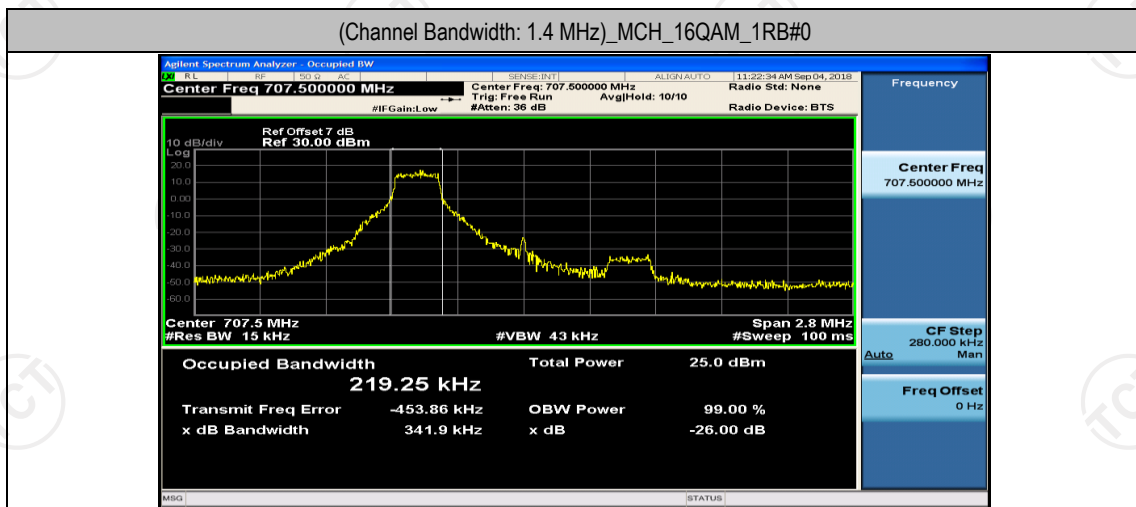

(Channel Bandwidth: 1.4 MHz)_MCH_16QAM_1RB#0

(Channel Bandwidth: 1.4 MHz)_MCH_16QAM_1RB#3

(Channel Bandwidth: 1.4 MHz)_MCH_16QAM_1RB#5

(Channel Bandwidth: 1.4 MHz)_MCH_16QAM_3RB#0

(Channel Bandwidth: 1.4 MHz)_MCH_16QAM_3RB#2