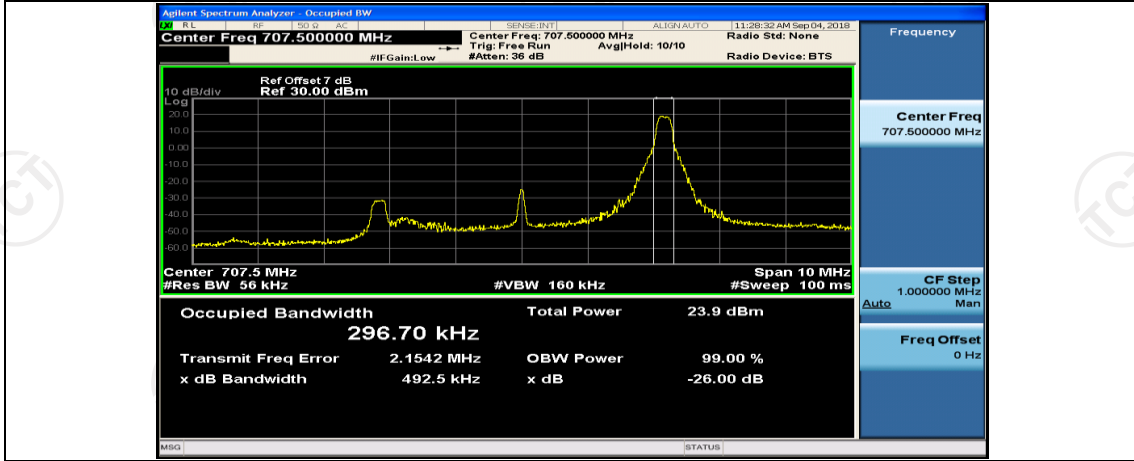

(Channel Bandwidth: 5 MHz)_MCH_QPSK_12RB#0