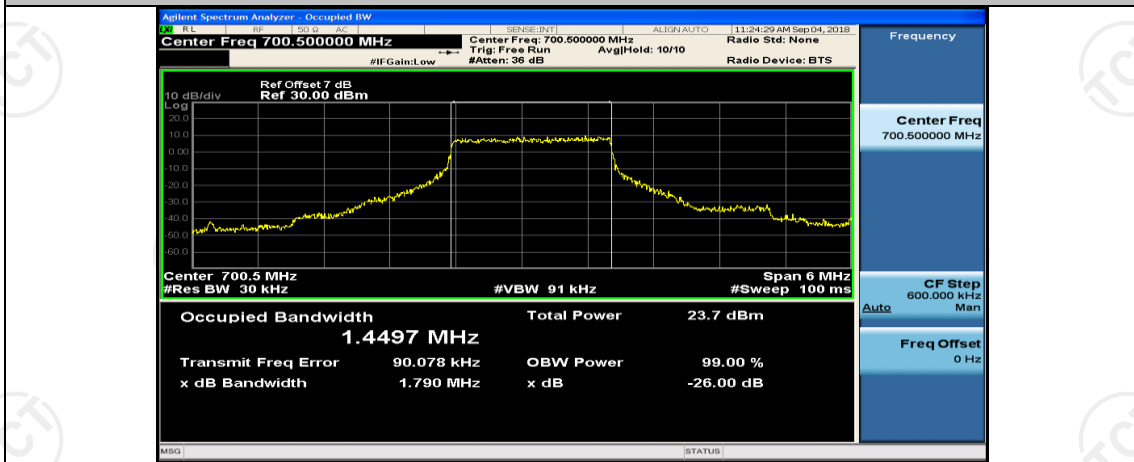

(Channel Bandwidth: 1.4 MHz)_MCH_16QAM_3RB#3

(Channel Bandwidth: 1.4 MHz)_MCH_16QAM_6RB#0

(Channel Bandwidth: 1.4 MHz)_HCH_16QAM_1RB#0

(Channel Bandwidth: 1.4 MHz)_HCH_16QAM_1RB#3

Channel Bandwidth: 3 MHz

(Channel Bandwidth: 3 MHz)_LCH_QPSK_8RB#4

(Channel Bandwidth: 3 MHz)_LCH_QPSK_8RB#7

(Channel Bandwidth: 3 MHz)_LCH_QPSK_15RB#0

(Channel Bandwidth: 3 MHz)_MCH_QPSK_1RB#0

(Channel Bandwidth: 3 MHz)_MCH_QPSK_1RB#7