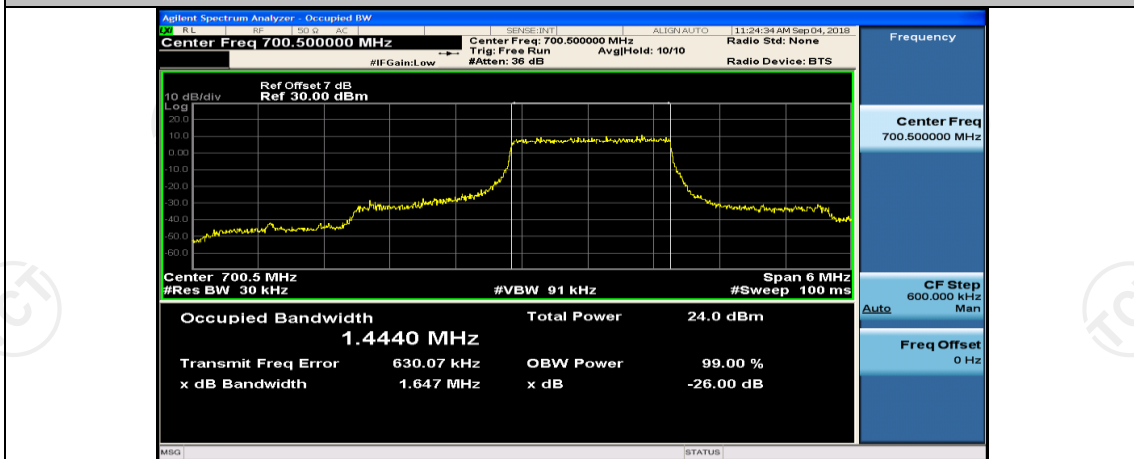

(Channel Bandwidth: 1.4 MHz)_MCH_16QAM_3RB#3

(Channel Bandwidth: 1.4 MHz)_MCH_16QAM_6RB#0

(Channel Bandwidth: 1.4 MHz)_HCH_16QAM_1RB#0

(Channel Bandwidth: 1.4 MHz)_HCH_16QAM_1RB#3

Channel Bandwidth: 3 MHz

(Channel Bandwidth: 3 MHz)_LCH_QPSK_8RB#4

(Channel Bandwidth: 3 MHz)_LCH_QPSK_8RB#7

(Channel Bandwidth: 3 MHz)_LCH_QPSK_15RB#0

(Channel Bandwidth: 3 MHz)_MCH_QPSK_1RB#0

(Channel Bandwidth: 3 MHz)_MCH_QPSK_1RB#7