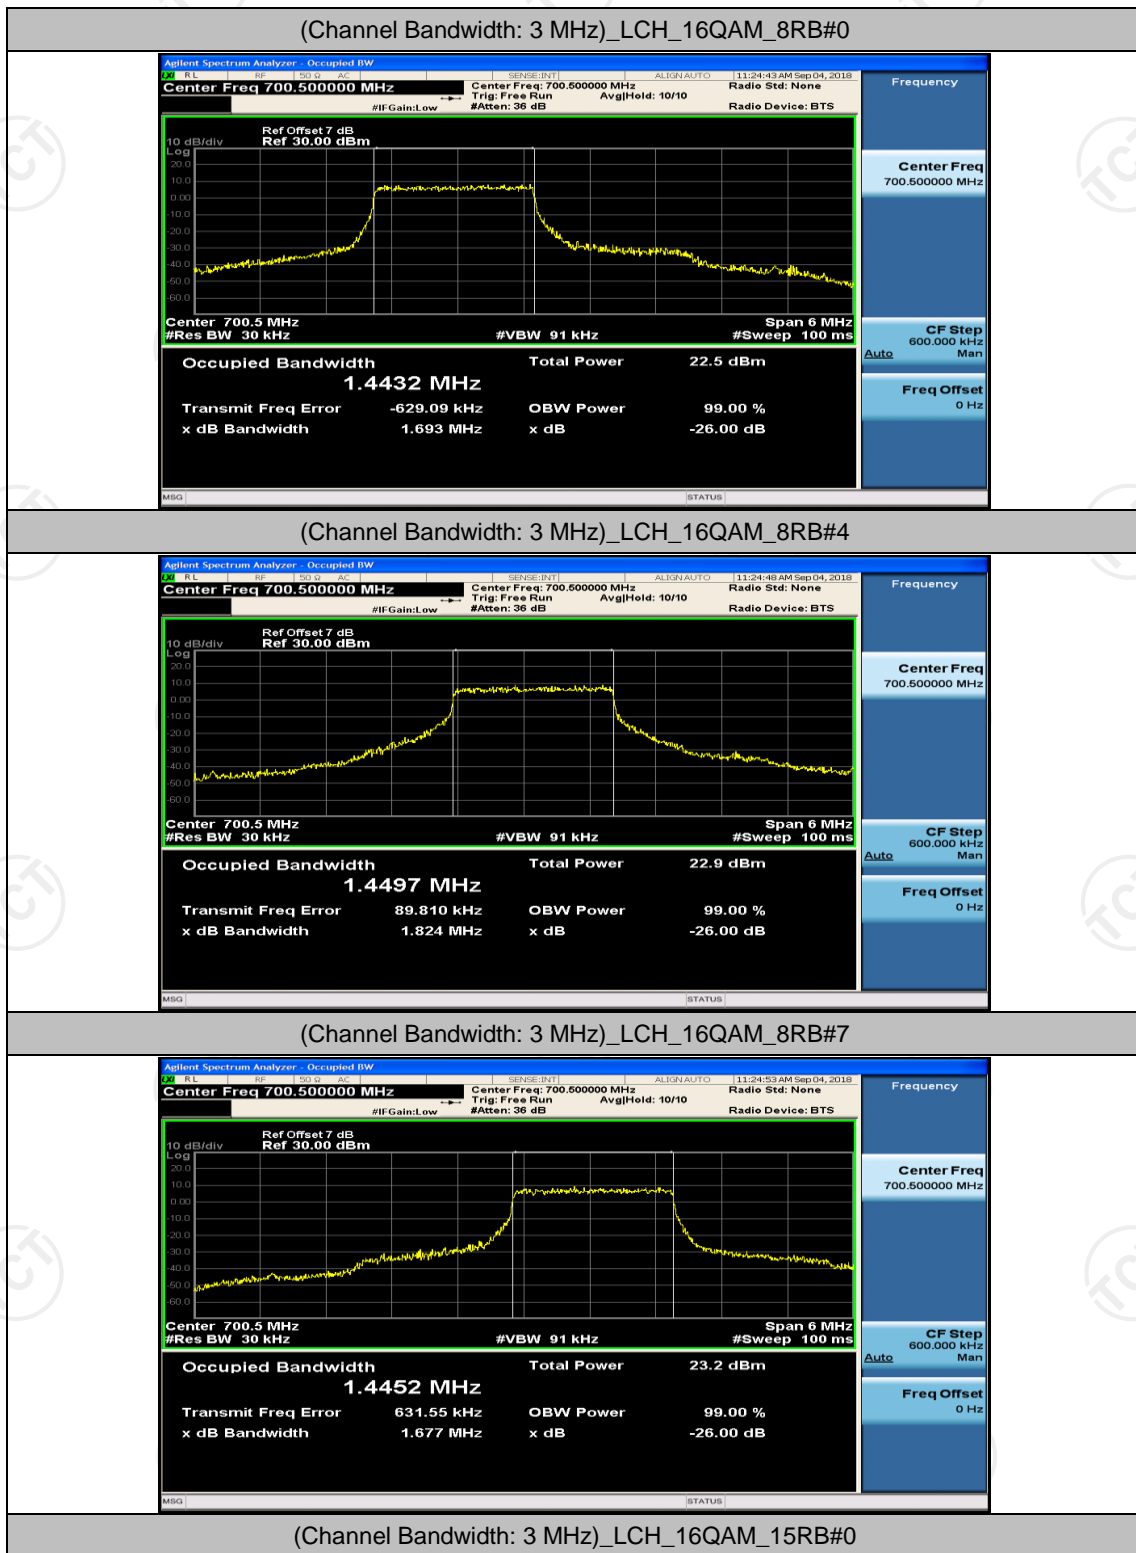

(Channel Bandwidth: 3 MHz)_HCH_QPSK_8RB#7

(Channel Bandwidth: 3 MHz)_HCH_QPSK_15RB#0

(Channel Bandwidth: 3 MHz)_LCH_16QAM_1RB#0

(Channel Bandwidth: 3 MHz)_LCH_16QAM_1RB#7

(Channel Bandwidth: 3 MHz)_LCH_16QAM_1RB#14