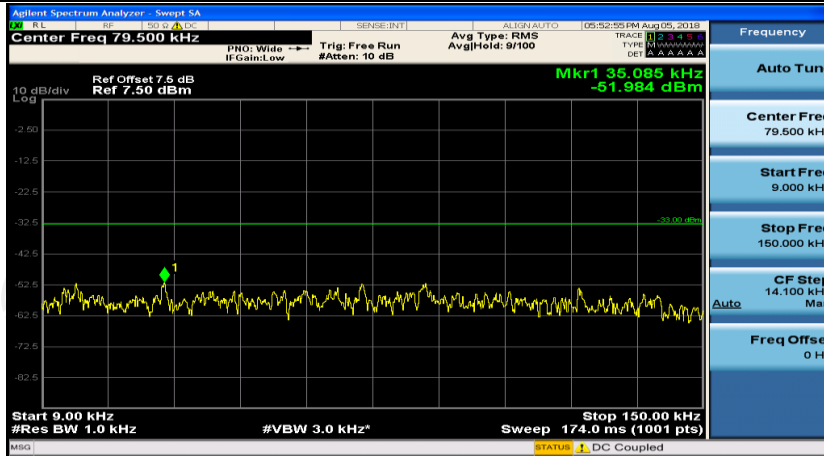

## Channel Bandwidth: 3 MHz

(Channel Bandwidth: 3 MHz)\_MCH\_QPSK\_1RB#0

(Channel Bandwidth: 3 MHz)\_MCH\_QPSK\_1RB#7

(Channel Bandwidth: 3 MHz)\_HCH\_QPSK\_1RB#0

(Channel Bandwidth: 3 MHz)\_HCH\_QPSK\_1RB#7

(Channel Bandwidth: 3 MHz)\_LCH\_16QAM\_1RB#0

(Channel Bandwidth: 3 MHz)\_LCH\_16QAM\_1RB#7

(Channel Bandwidth: 3 MHz)\_MCH\_16QAM\_1RB#0

(Channel Bandwidth: 3 MHz)\_MCH\_16QAM\_1RB#7

(Channel Bandwidth: 3 MHz)\_HCH\_16QAM\_1RB#0