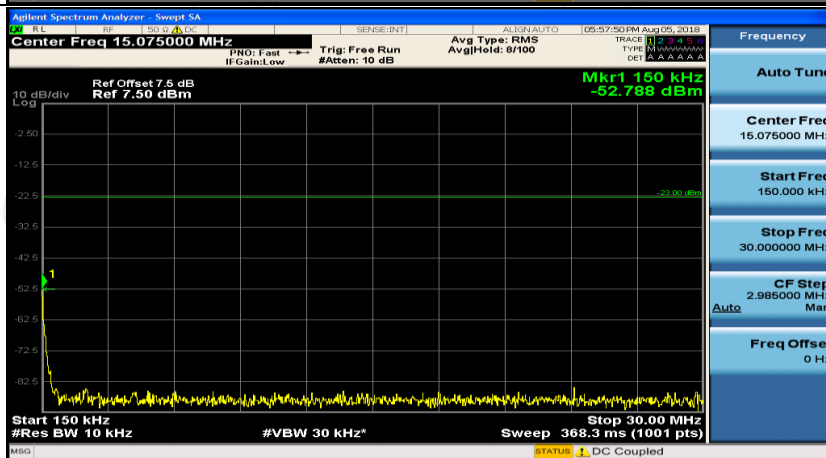

## Channel Bandwidth: 5 MHz

(Channel Bandwidth: 5 MHz)\_MCH\_QPSK\_1RB#0

(Channel Bandwidth: 5 MHz)\_MCH\_QPSK\_1RB#12

(Channel Bandwidth: 5 MHz)\_LCH\_16QAM\_1RB#0

(Channel Bandwidth: 5 MHz)\_LCH\_16QAM\_1RB#12