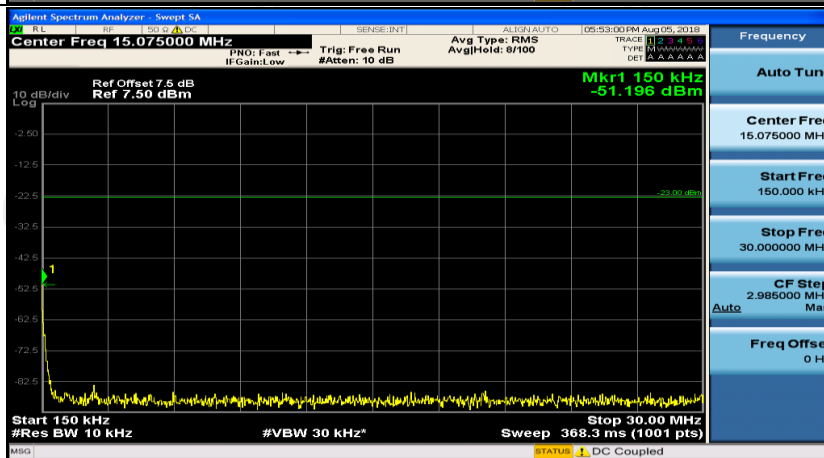

## Channel Bandwidth: 3 MHz

(Channel Bandwidth: 3 MHz)\_MCH\_QPSK\_1RB#0

(Channel Bandwidth: 3 MHz)\_MCH\_QPSK\_1RB#7

(Channel Bandwidth: 3 MHz)\_HCH\_QPSK\_1RB#0

(Channel Bandwidth: 3 MHz)\_HCH\_QPSK\_1RB#7

(Channel Bandwidth: 3 MHz)\_LCH\_16QAM\_1RB#0

(Channel Bandwidth: 3 MHz)\_LCH\_16QAM\_1RB#7

(Channel Bandwidth: 3 MHz)\_MCH\_16QAM\_1RB#0

(Channel Bandwidth: 3 MHz)\_MCH\_16QAM\_1RB#7

(Channel Bandwidth: 3 MHz)\_HCH\_16QAM\_1RB#0