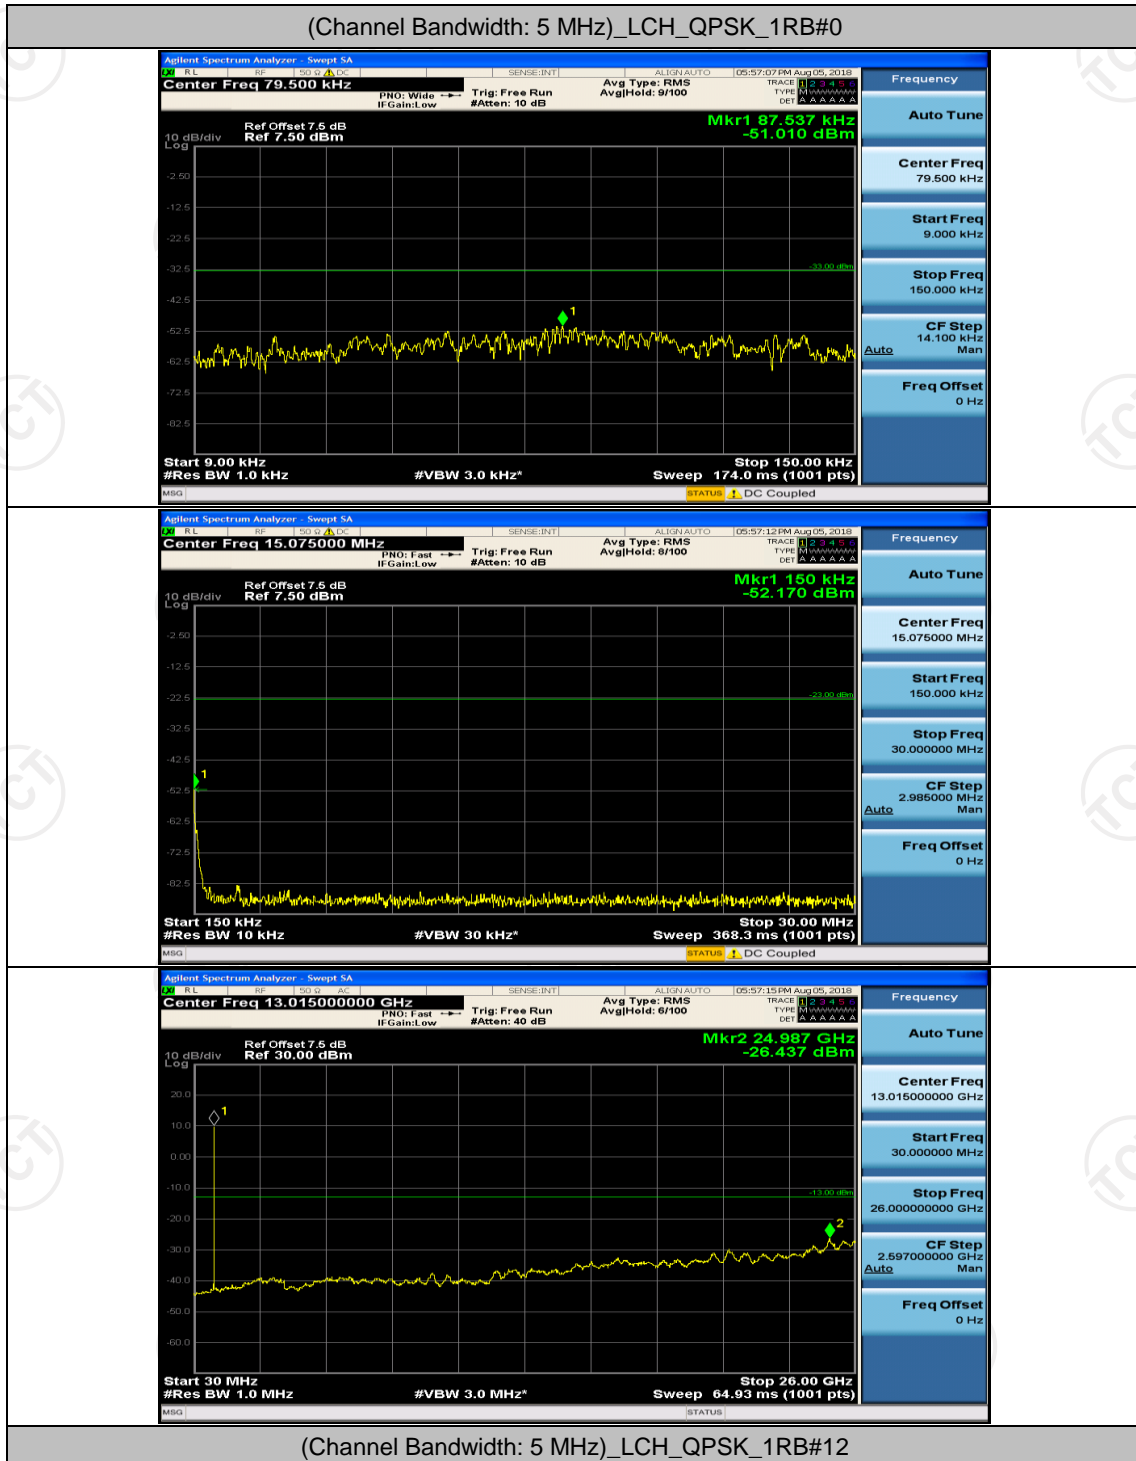

Channel Bandwidth: 5 MHz