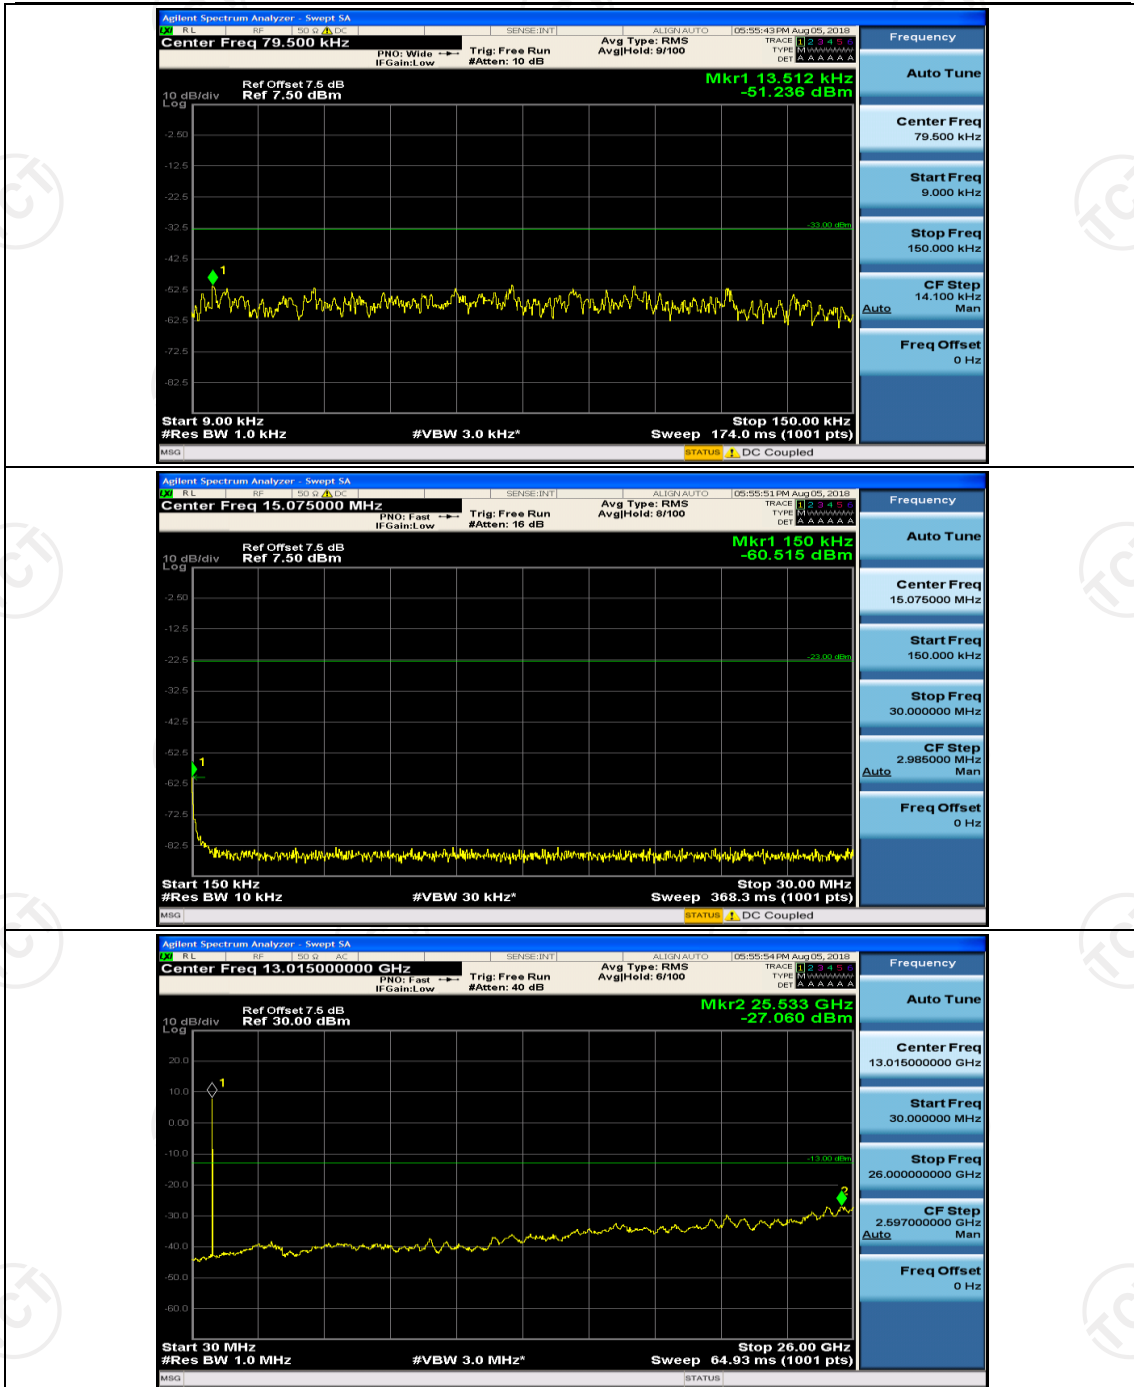

## Channel Bandwidth: 3 MHz

(Channel Bandwidth: 3 MHz)\_MCH\_QPSK\_1RB#0

(Channel Bandwidth: 3 MHz)\_MCH\_QPSK\_1RB#7

(Channel Bandwidth: 3 MHz)\_HCH\_QPSK\_1RB#0

(Channel Bandwidth: 3 MHz)\_HCH\_QPSK\_1RB#7

(Channel Bandwidth: 3 MHz)\_LCH\_16QAM\_1RB#0

(Channel Bandwidth: 3 MHz)\_LCH\_16QAM\_1RB#7

(Channel Bandwidth: 3 MHz)\_MCH\_16QAM\_1RB#0

(Channel Bandwidth: 3 MHz)\_MCH\_16QAM\_1RB#7

(Channel Bandwidth: 3 MHz)\_HCH\_16QAM\_1RB#0

(Channel Bandwidth: 3 MHz)\_HCH\_16QAM\_1RB#7