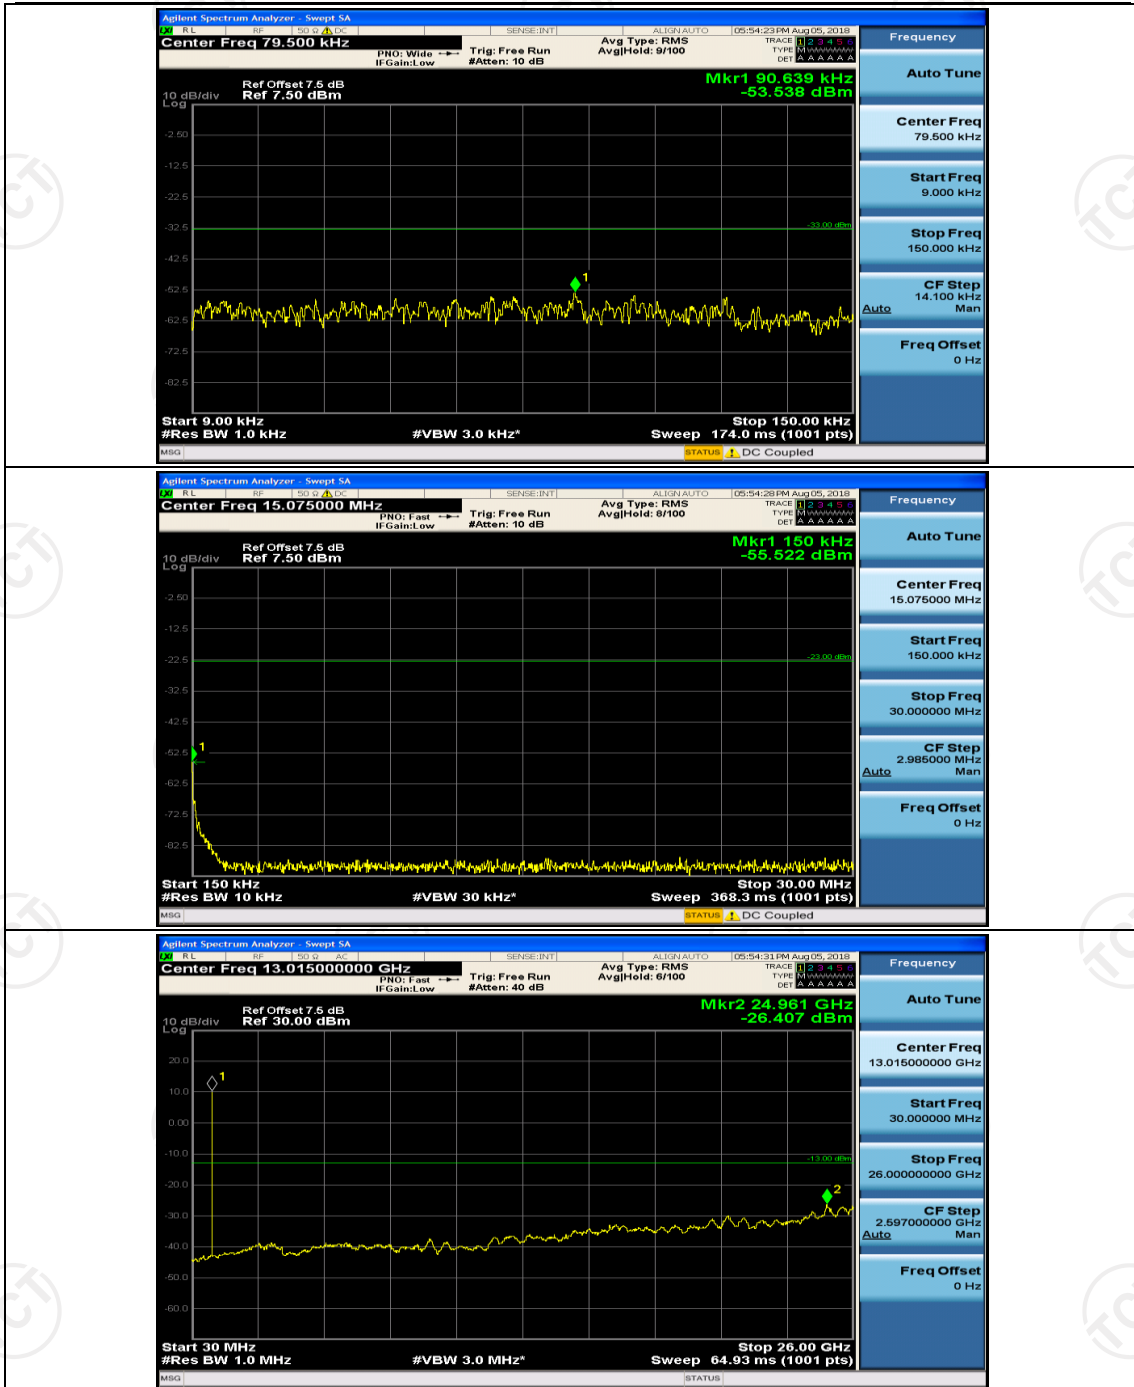

## Channel Bandwidth: 3 MHz

(Channel Bandwidth: 3 MHz)\_MCH\_QPSK\_1RB#0

(Channel Bandwidth: 3 MHz)\_MCH\_QPSK\_1RB#7

(Channel Bandwidth: 3 MHz)\_HCH\_QPSK\_1RB#0

(Channel Bandwidth: 3 MHz)\_HCH\_QPSK\_1RB#7

(Channel Bandwidth: 3 MHz)\_LCH\_16QAM\_1RB#0

(Channel Bandwidth: 3 MHz)\_LCH\_16QAM\_1RB#7

(Channel Bandwidth: 3 MHz)\_MCH\_16QAM\_1RB#0

(Channel Bandwidth: 3 MHz)\_MCH\_16QAM\_1RB#7

(Channel Bandwidth: 3 MHz)\_HCH\_16QAM\_1RB#0

(Channel Bandwidth: 3 MHz)\_HCH\_16QAM\_1RB#7