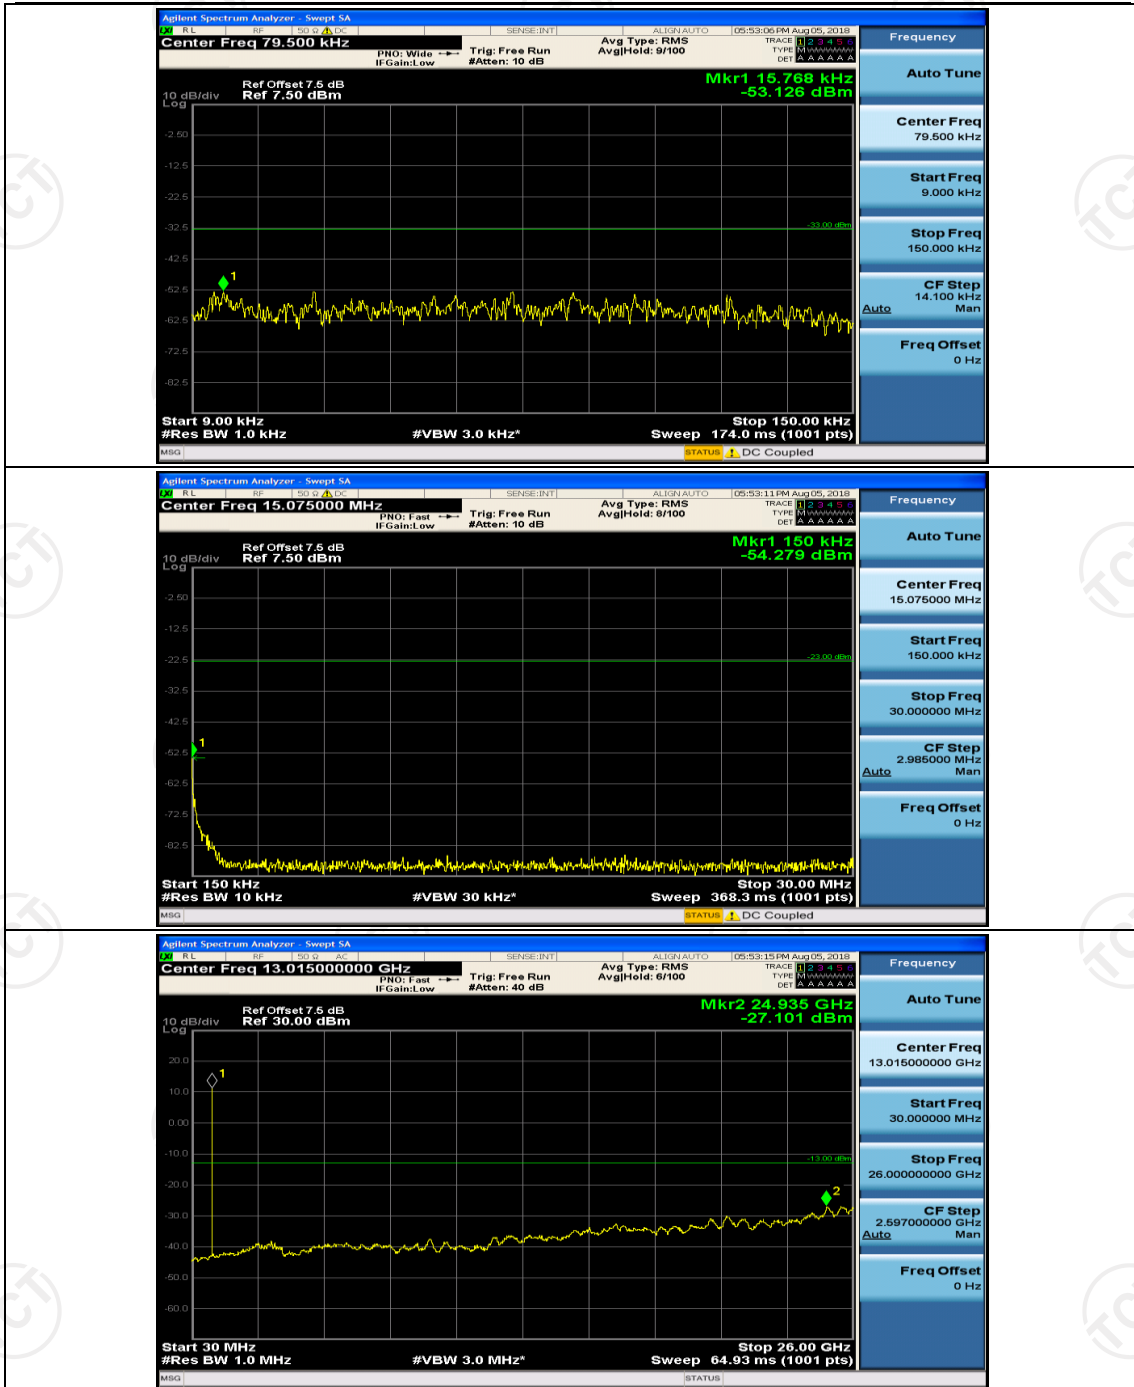

## Channel Bandwidth: 3 MHz

(Channel Bandwidth: 3 MHz)\_MCH\_QPSK\_1RB#0

(Channel Bandwidth: 3 MHz)\_MCH\_QPSK\_1RB#7

(Channel Bandwidth: 3 MHz)\_HCH\_QPSK\_1RB#0

(Channel Bandwidth: 3 MHz)\_HCH\_QPSK\_1RB#7

(Channel Bandwidth: 3 MHz)\_LCH\_16QAM\_1RB#0

(Channel Bandwidth: 3 MHz)\_LCH\_16QAM\_1RB#7

(Channel Bandwidth: 3 MHz)\_MCH\_16QAM\_1RB#0

(Channel Bandwidth: 3 MHz)\_MCH\_16QAM\_1RB#7

(Channel Bandwidth: 3 MHz)\_HCH\_16QAM\_1RB#0

(Channel Bandwidth: 3 MHz)\_HCH\_16QAM\_1RB#7