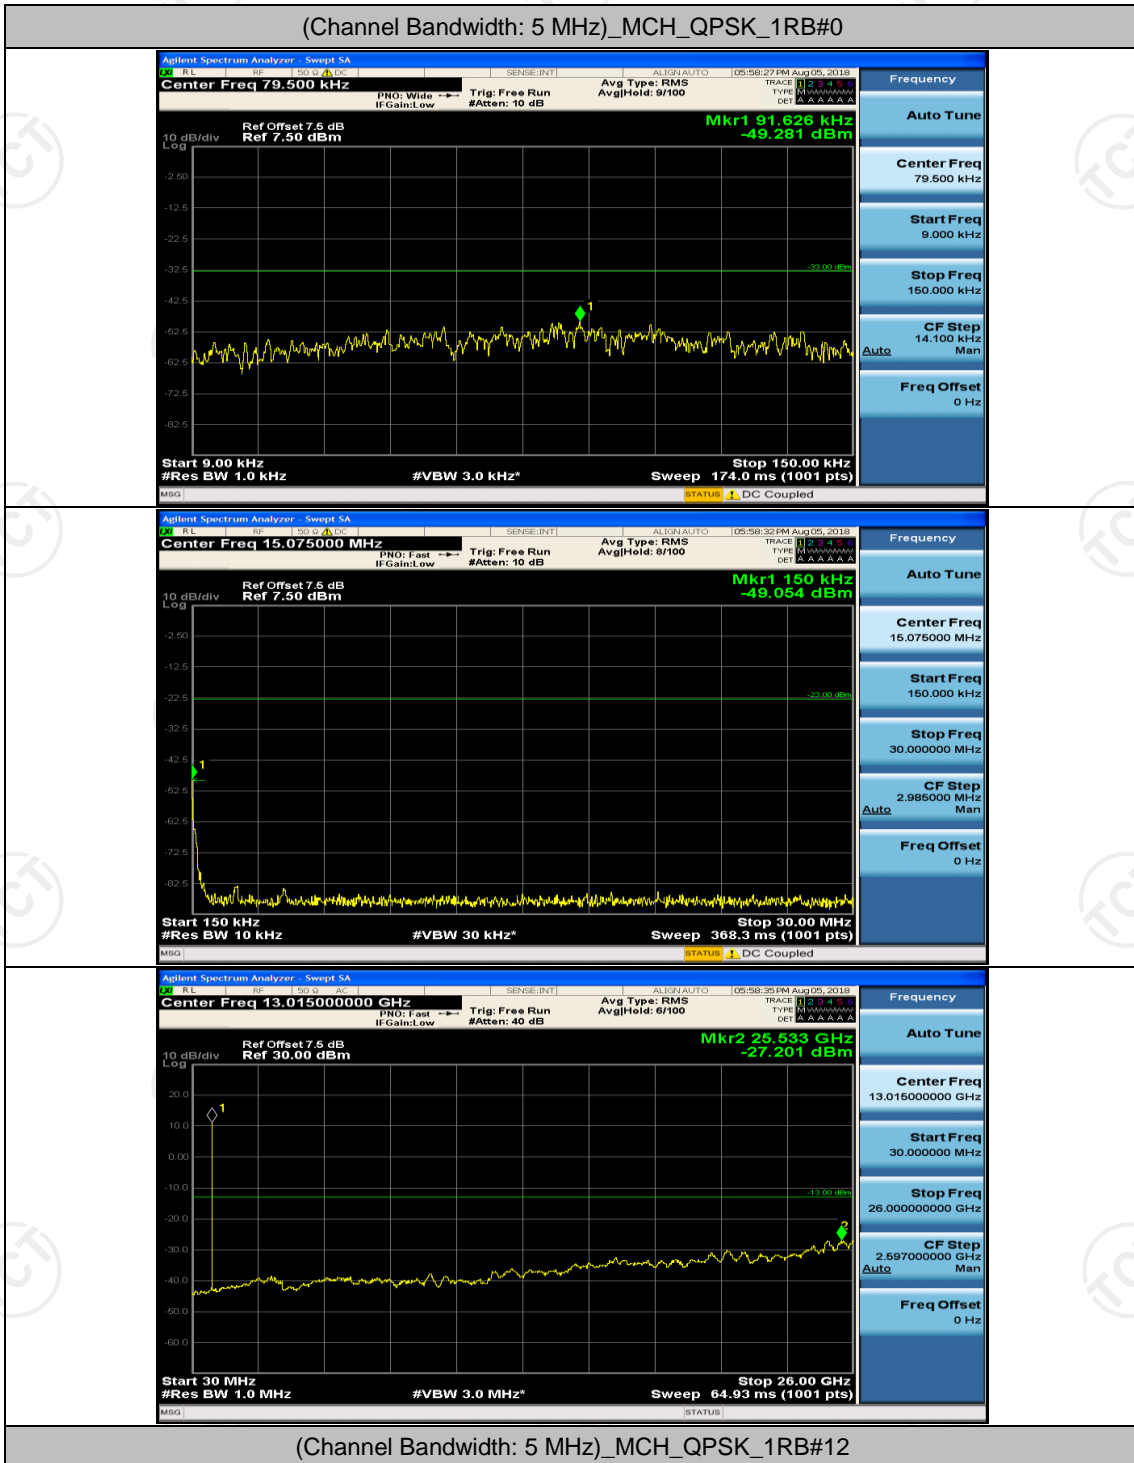

## Channel Bandwidth: 3 MHz

(Channel Bandwidth: 3 MHz)\_MCH\_QPSK\_1RB#0

(Channel Bandwidth: 3 MHz)\_MCH\_QPSK\_1RB#7

(Channel Bandwidth: 3 MHz)\_HCH\_QPSK\_1RB#0

(Channel Bandwidth: 3 MHz)\_HCH\_QPSK\_1RB#7

## Channel Bandwidth: 5 MHz

(Channel Bandwidth: 5 MHz)\_MCH\_QPSK\_1RB#0

(Channel Bandwidth: 5 MHz)\_MCH\_QPSK\_1RB#12

(Channel Bandwidth: 5 MHz)\_LCH\_16QAM\_1RB#0

(Channel Bandwidth: 5 MHz)\_LCH\_16QAM\_1RB#12