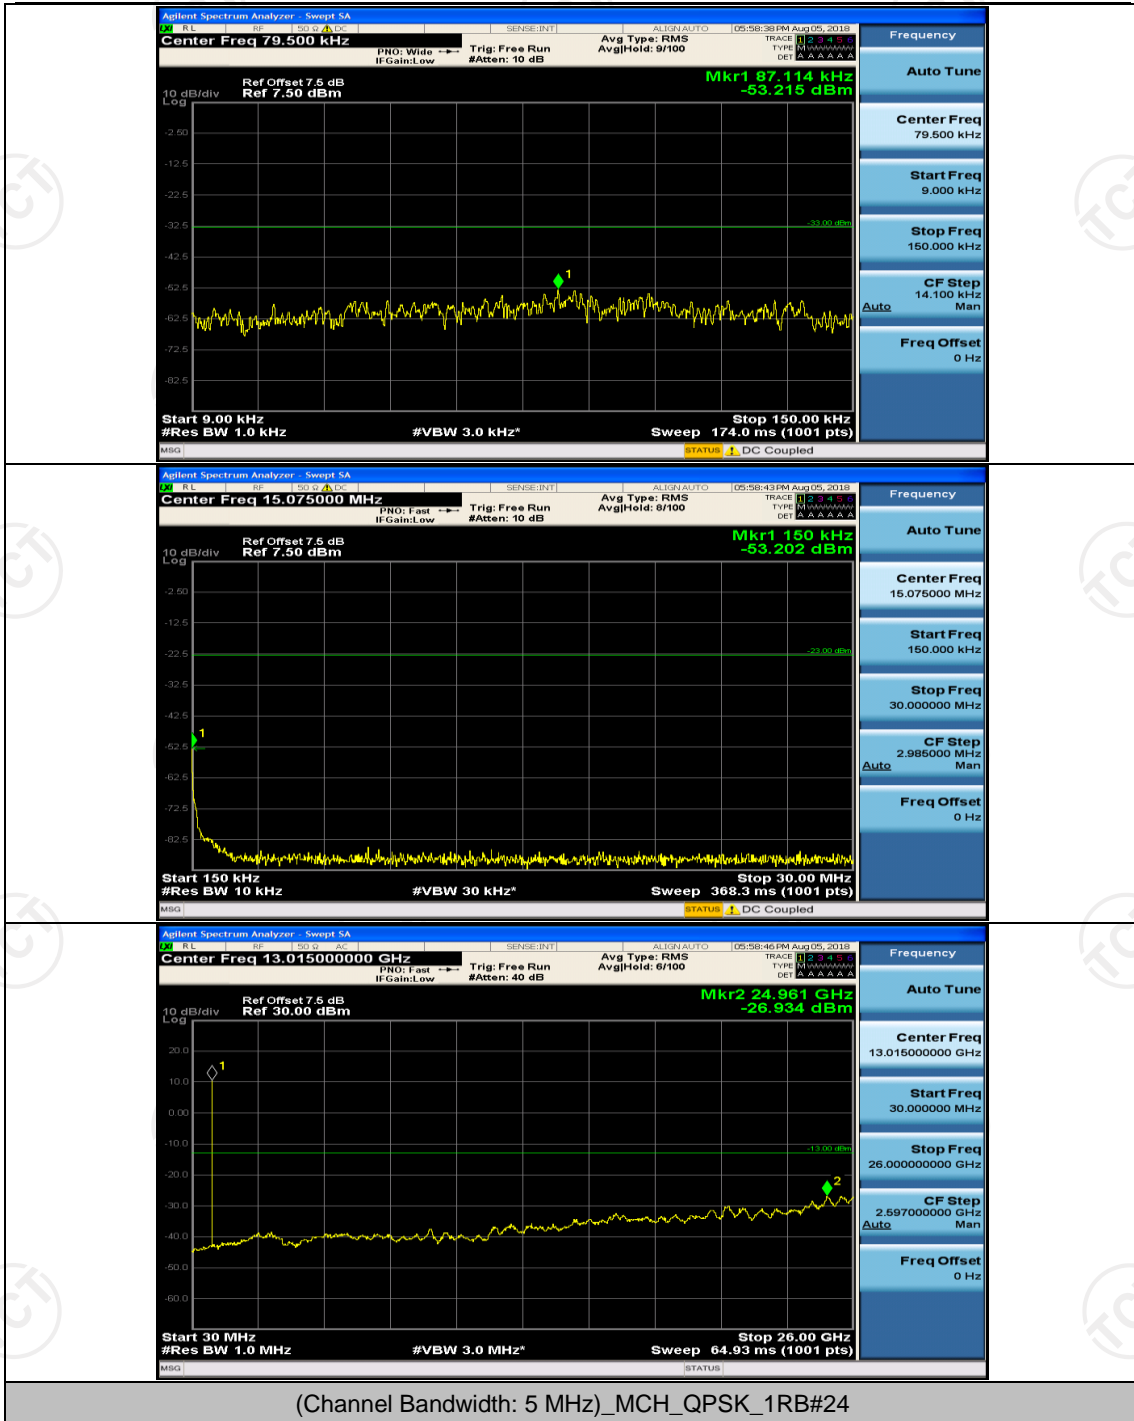

## Channel Bandwidth: 3 MHz

(Channel Bandwidth: 3 MHz)\_MCH\_QPSK\_1RB#0

(Channel Bandwidth: 3 MHz)\_MCH\_QPSK\_1RB#7

(Channel Bandwidth: 3 MHz)\_HCH\_QPSK\_1RB#0

(Channel Bandwidth: 3 MHz)\_HCH\_QPSK\_1RB#7

## Channel Bandwidth: 5 MHz

(Channel Bandwidth: 5 MHz)\_MCH\_QPSK\_1RB#0

(Channel Bandwidth: 5 MHz)\_MCH\_QPSK\_1RB#12

(Channel Bandwidth: 5 MHz)\_LCH\_16QAM\_1RB#0

(Channel Bandwidth: 5 MHz)\_LCH\_16QAM\_1RB#12