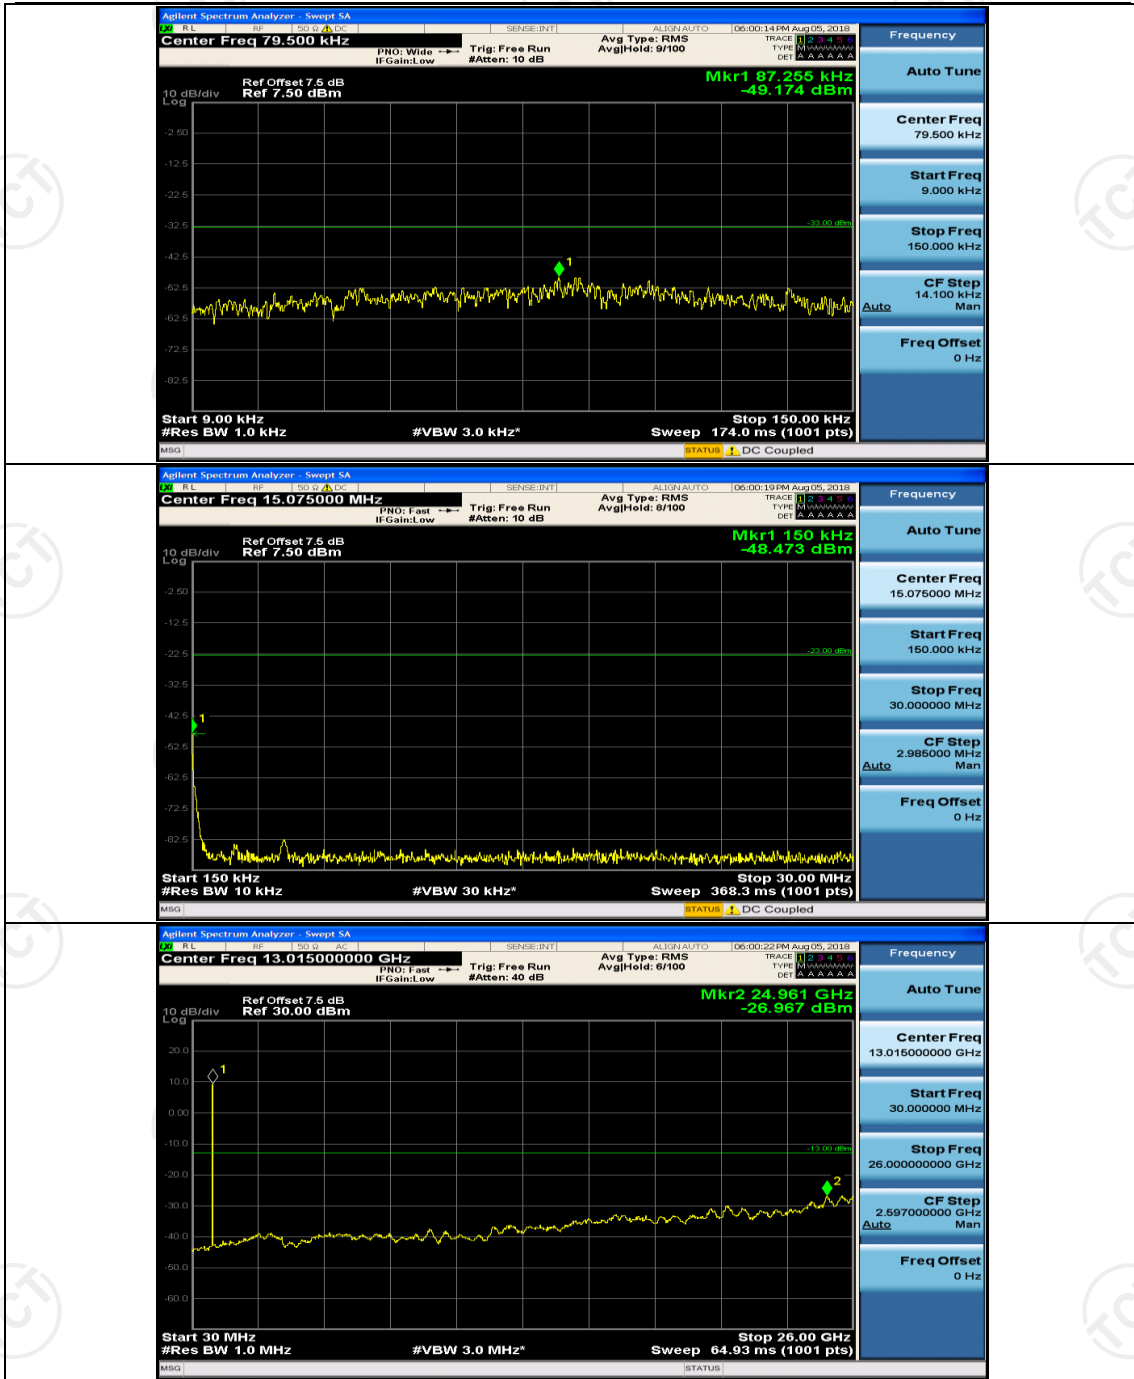

## Channel Bandwidth: 3 MHz

(Channel Bandwidth: 3 MHz)\_MCH\_QPSK\_1RB#0

(Channel Bandwidth: 3 MHz)\_MCH\_QPSK\_1RB#7

(Channel Bandwidth: 3 MHz)\_HCH\_QPSK\_1RB#0

(Channel Bandwidth: 3 MHz)\_HCH\_QPSK\_1RB#7

## Channel Bandwidth: 5 MHz

(Channel Bandwidth: 5 MHz)\_MCH\_QPSK\_1RB#0

(Channel Bandwidth: 5 MHz)\_MCH\_QPSK\_1RB#12

(Channel Bandwidth: 5 MHz)\_LCH\_16QAM\_1RB#0

(Channel Bandwidth: 5 MHz)\_LCH\_16QAM\_1RB#12