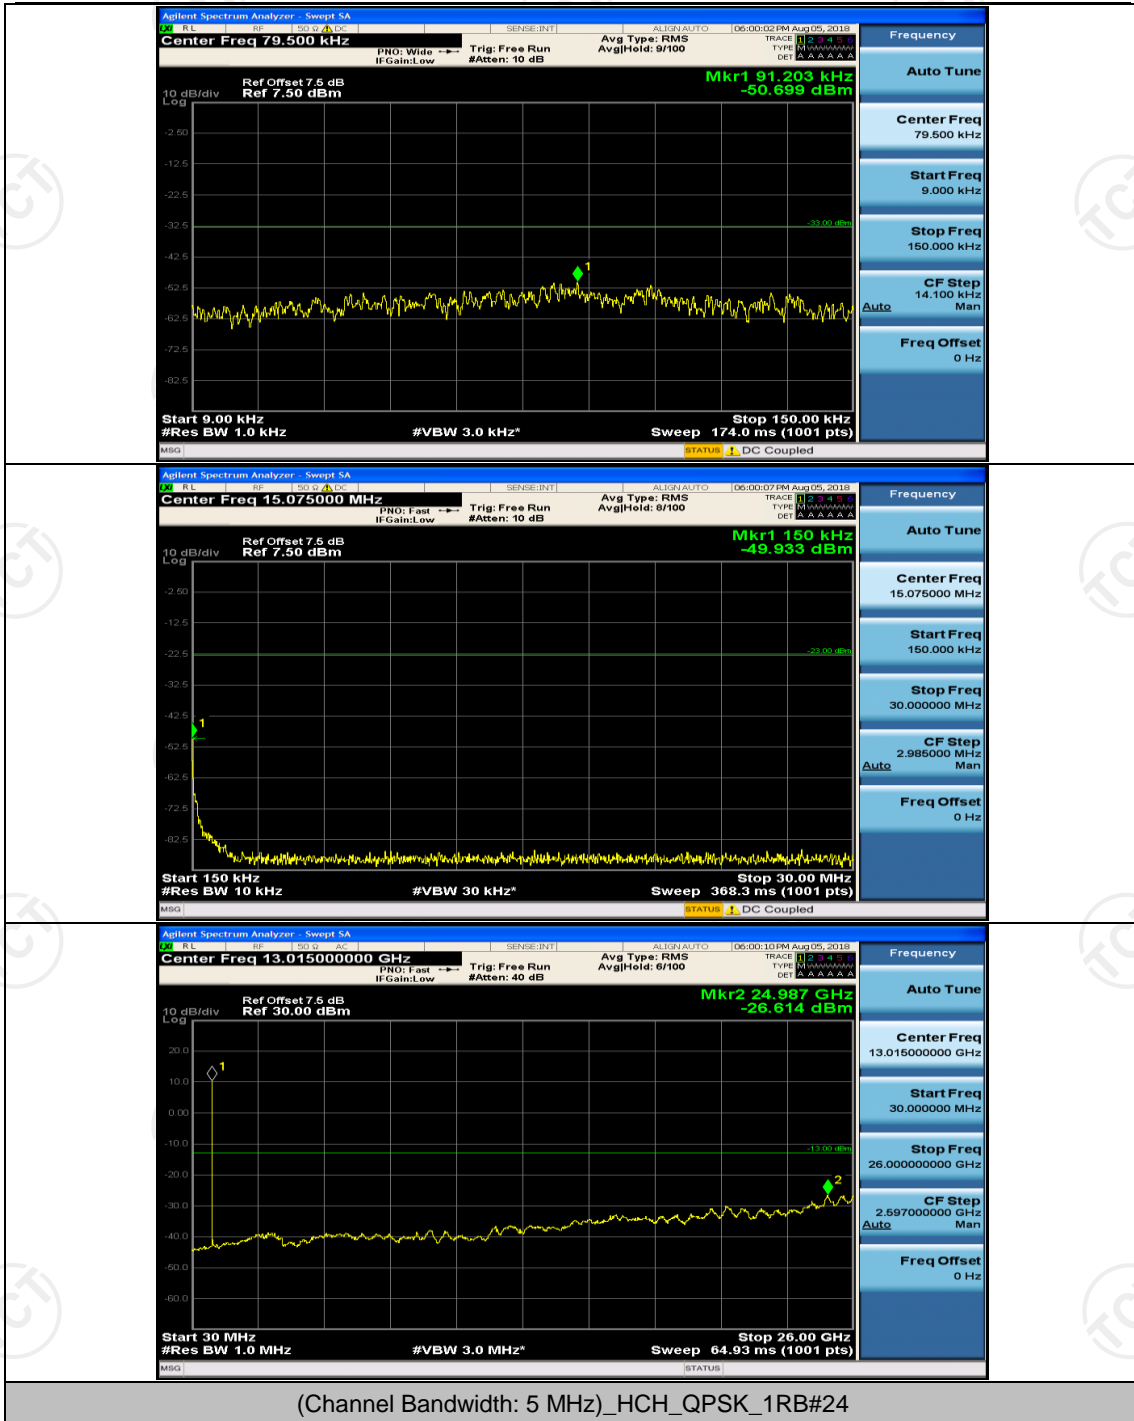

## Channel Bandwidth: 3 MHz

(Channel Bandwidth: 3 MHz)\_MCH\_QPSK\_1RB#0

(Channel Bandwidth: 3 MHz)\_MCH\_QPSK\_1RB#7

(Channel Bandwidth: 3 MHz)\_HCH\_QPSK\_1RB#0

(Channel Bandwidth: 3 MHz)\_HCH\_QPSK\_1RB#7

## Channel Bandwidth: 5 MHz

(Channel Bandwidth: 5 MHz)\_MCH\_QPSK\_1RB#0

(Channel Bandwidth: 5 MHz)\_MCH\_QPSK\_1RB#12

(Channel Bandwidth: 5 MHz)\_LCH\_16QAM\_1RB#0

(Channel Bandwidth: 5 MHz)\_LCH\_16QAM\_1RB#12