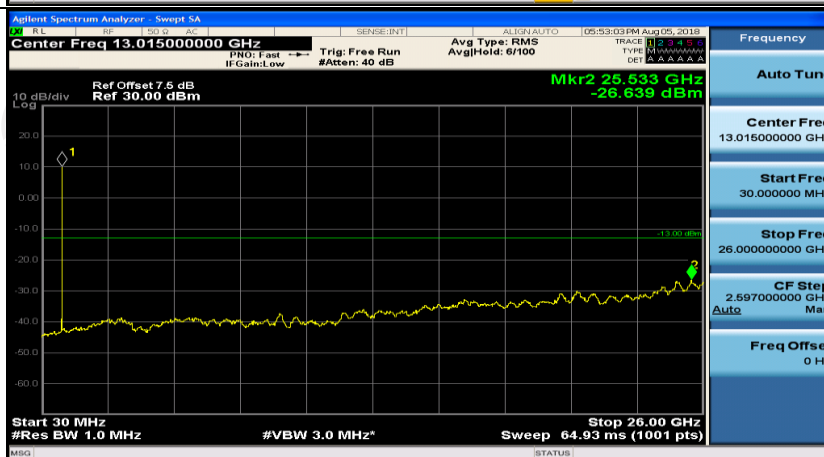

## Channel Bandwidth: 3 MHz

(Channel Bandwidth: 3 MHz)\_MCH\_QPSK\_1RB#0

(Channel Bandwidth: 3 MHz)\_MCH\_QPSK\_1RB#7

(Channel Bandwidth: 3 MHz)\_HCH\_QPSK\_1RB#0

(Channel Bandwidth: 3 MHz)\_HCH\_QPSK\_1RB#7

(Channel Bandwidth: 3 MHz)\_LCH\_16QAM\_1RB#0

(Channel Bandwidth: 3 MHz)\_LCH\_16QAM\_1RB#7

(Channel Bandwidth: 3 MHz)\_MCH\_16QAM\_1RB#0

(Channel Bandwidth: 3 MHz)\_MCH\_16QAM\_1RB#7

(Channel Bandwidth: 3 MHz)\_HCH\_16QAM\_1RB#0

(Channel Bandwidth: 3 MHz)\_HCH\_16QAM\_1RB#7