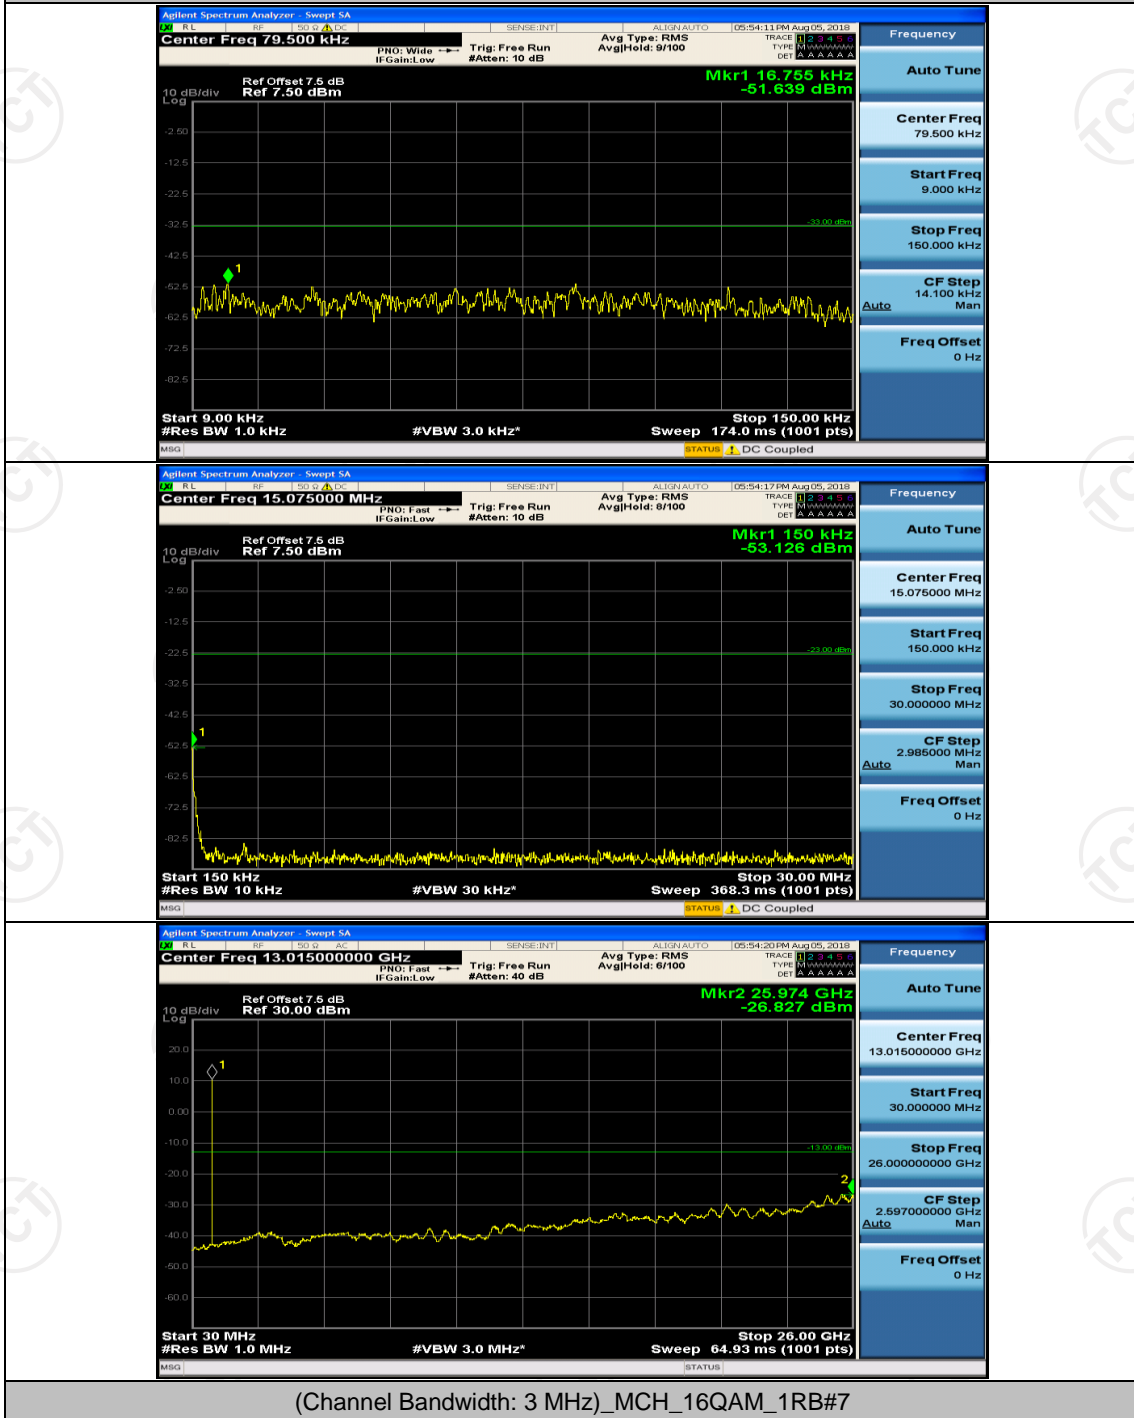

## Channel Bandwidth: 3 MHz

(Channel Bandwidth: 3 MHz)\_MCH\_QPSK\_1RB#0

(Channel Bandwidth: 3 MHz)\_MCH\_QPSK\_1RB#7

(Channel Bandwidth: 3 MHz)\_HCH\_QPSK\_1RB#0

(Channel Bandwidth: 3 MHz)\_HCH\_QPSK\_1RB#7

(Channel Bandwidth: 3 MHz)\_LCH\_16QAM\_1RB#0

(Channel Bandwidth: 3 MHz)\_LCH\_16QAM\_1RB#7

(Channel Bandwidth: 3 MHz)\_MCH\_16QAM\_1RB#0

(Channel Bandwidth: 3 MHz)\_MCH\_16QAM\_1RB#7

(Channel Bandwidth: 3 MHz)\_HCH\_16QAM\_1RB#0

(Channel Bandwidth: 3 MHz)\_HCH\_16QAM\_1RB#7