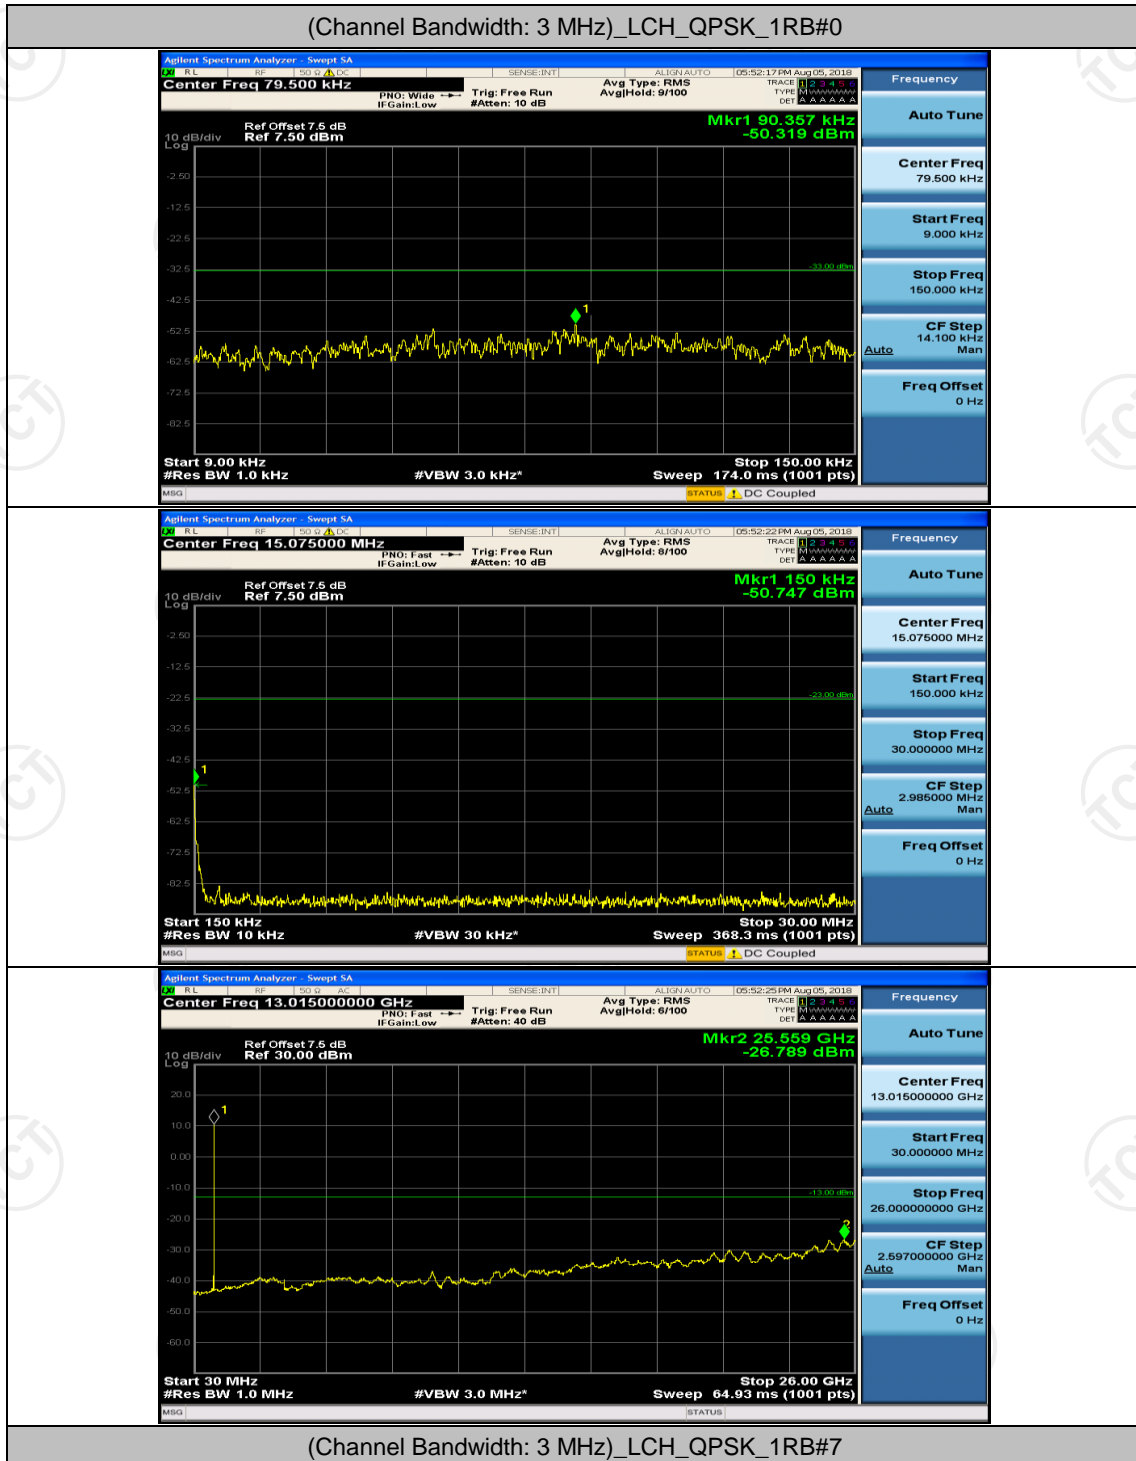

## Channel Bandwidth: 3 MHz

(Channel Bandwidth: 3 MHz)\_MCH\_QPSK\_1RB#0

(Channel Bandwidth: 3 MHz)\_MCH\_QPSK\_1RB#7

(Channel Bandwidth: 3 MHz)\_HCH\_QPSK\_1RB#0

(Channel Bandwidth: 3 MHz)\_HCH\_QPSK\_1RB#7

(Channel Bandwidth: 3 MHz)\_LCH\_16QAM\_1RB#0

(Channel Bandwidth: 3 MHz)\_LCH\_16QAM\_1RB#7

(Channel Bandwidth: 3 MHz)\_MCH\_16QAM\_1RB#0

(Channel Bandwidth: 3 MHz)\_MCH\_16QAM\_1RB#7

(Channel Bandwidth: 3 MHz)\_HCH\_16QAM\_1RB#0

(Channel Bandwidth: 3 MHz)\_HCH\_16QAM\_1RB#7