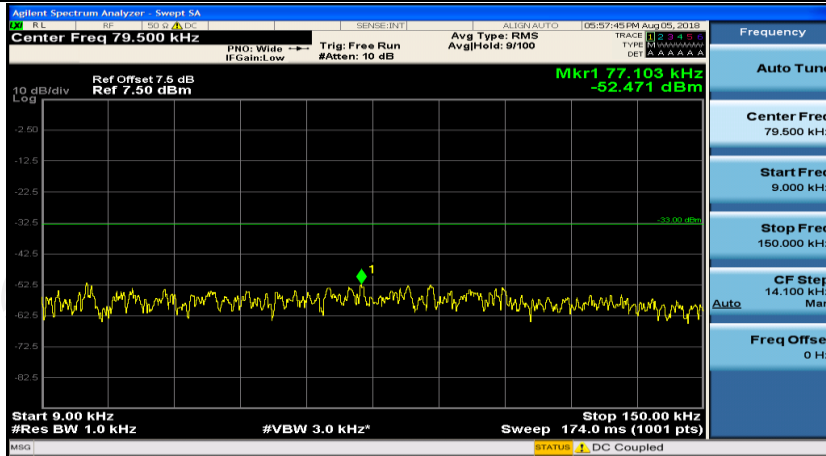

## Channel Bandwidth: 5 MHz

(Channel Bandwidth: 5 MHz)\_MCH\_QPSK\_1RB#0

(Channel Bandwidth: 5 MHz)\_MCH\_QPSK\_1RB#12

(Channel Bandwidth: 5 MHz)\_LCH\_16QAM\_1RB#0

(Channel Bandwidth: 5 MHz)\_LCH\_16QAM\_1RB#12