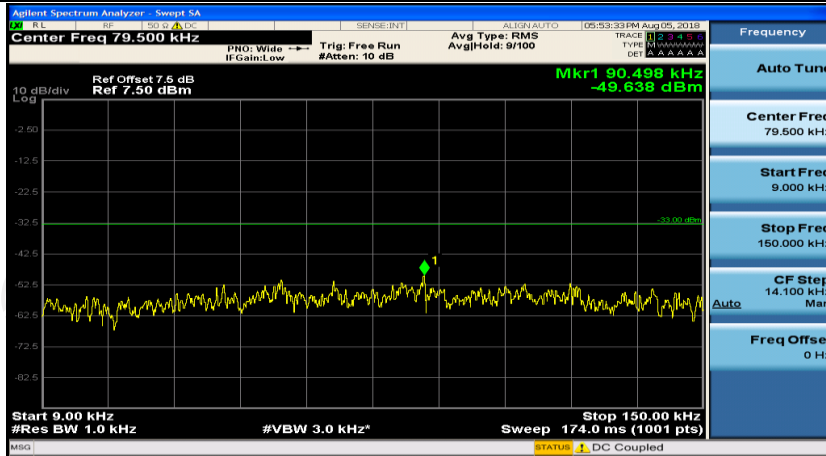

## Channel Bandwidth: 3 MHz

(Channel Bandwidth: 3 MHz)\_MCH\_QPSK\_1RB#0

(Channel Bandwidth: 3 MHz)\_MCH\_QPSK\_1RB#7

(Channel Bandwidth: 3 MHz)\_HCH\_QPSK\_1RB#0

(Channel Bandwidth: 3 MHz)\_HCH\_QPSK\_1RB#7

(Channel Bandwidth: 3 MHz)\_LCH\_16QAM\_1RB#0

(Channel Bandwidth: 3 MHz)\_LCH\_16QAM\_1RB#7

(Channel Bandwidth: 3 MHz)\_MCH\_16QAM\_1RB#0

(Channel Bandwidth: 3 MHz)\_MCH\_16QAM\_1RB#7

(Channel Bandwidth: 3 MHz)\_HCH\_16QAM\_1RB#0

(Channel Bandwidth: 3 MHz)\_HCH\_16QAM\_1RB#7