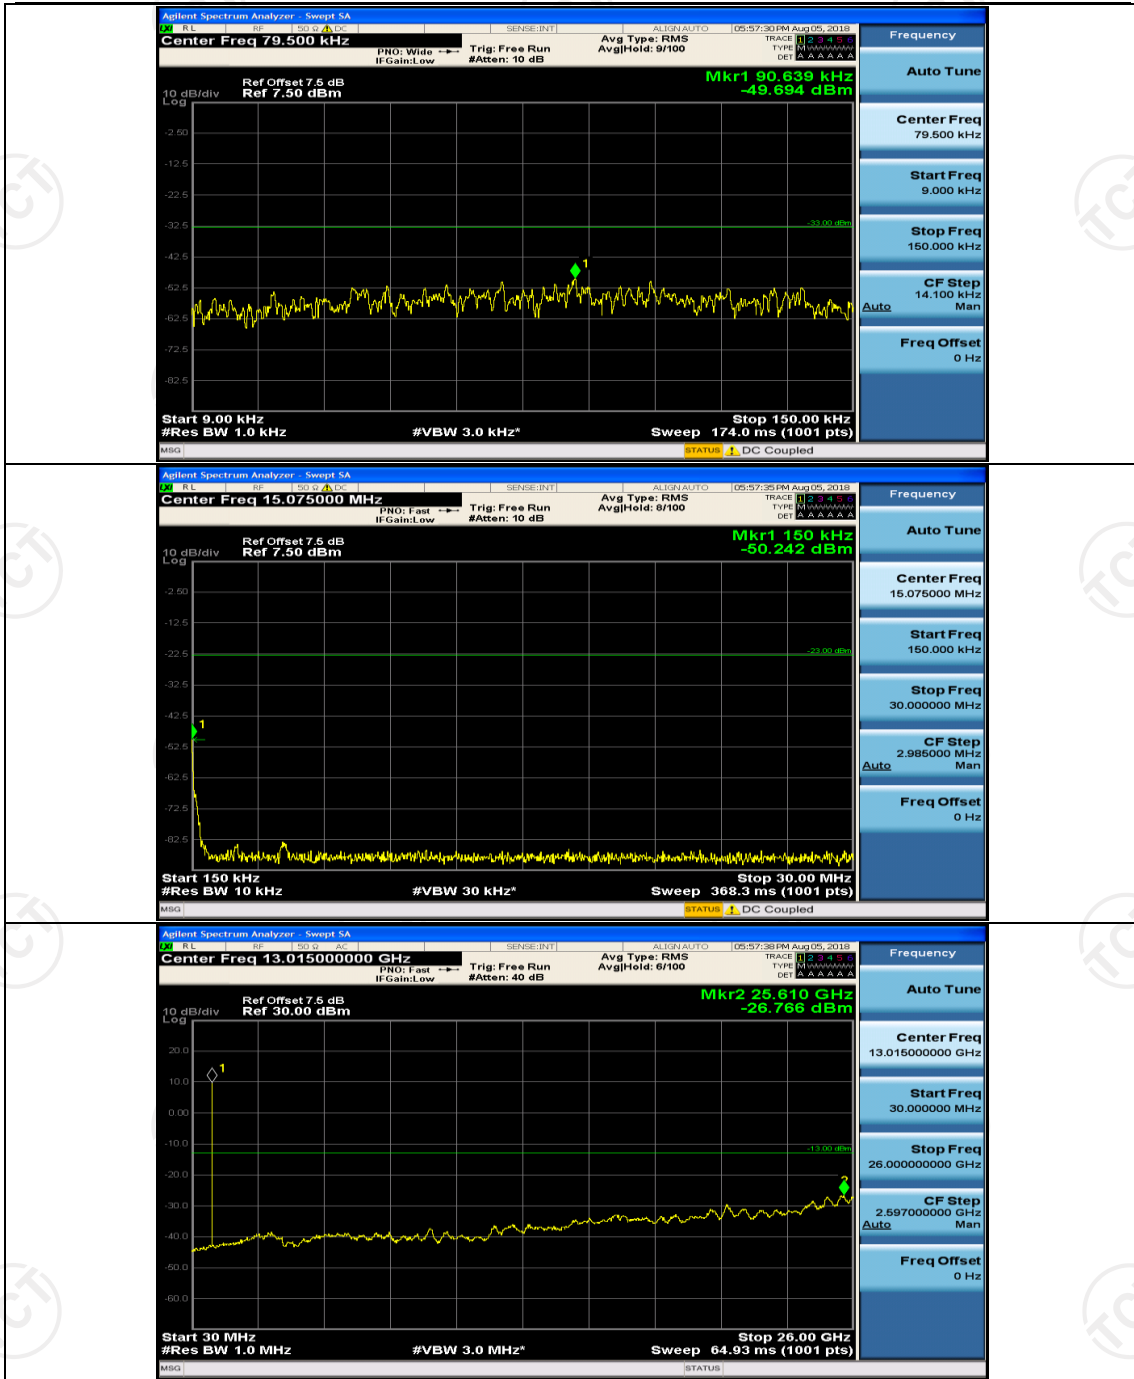

## Channel Bandwidth: 3 MHz

(Channel Bandwidth: 3 MHz)\_MCH\_QPSK\_1RB#0

(Channel Bandwidth: 3 MHz)\_MCH\_QPSK\_1RB#7

(Channel Bandwidth: 3 MHz)\_HCH\_QPSK\_1RB#0

(Channel Bandwidth: 3 MHz)\_HCH\_QPSK\_1RB#7

(Channel Bandwidth: 3 MHz)\_LCH\_16QAM\_1RB#0

(Channel Bandwidth: 3 MHz)\_LCH\_16QAM\_1RB#7

(Channel Bandwidth: 3 MHz)\_MCH\_16QAM\_1RB#0

(Channel Bandwidth: 3 MHz)\_MCH\_16QAM\_1RB#7

(Channel Bandwidth: 3 MHz)\_HCH\_16QAM\_1RB#0

(Channel Bandwidth: 3 MHz)\_HCH\_16QAM\_1RB#7

## Channel Bandwidth: 5 MHz

(Channel Bandwidth: 5 MHz)\_MCH\_QPSK\_1RB#0

(Channel Bandwidth: 5 MHz)\_MCH\_QPSK\_1RB#12

(Channel Bandwidth: 5 MHz)\_LCH\_16QAM\_1RB#0

(Channel Bandwidth: 5 MHz)\_LCH\_16QAM\_1RB#12