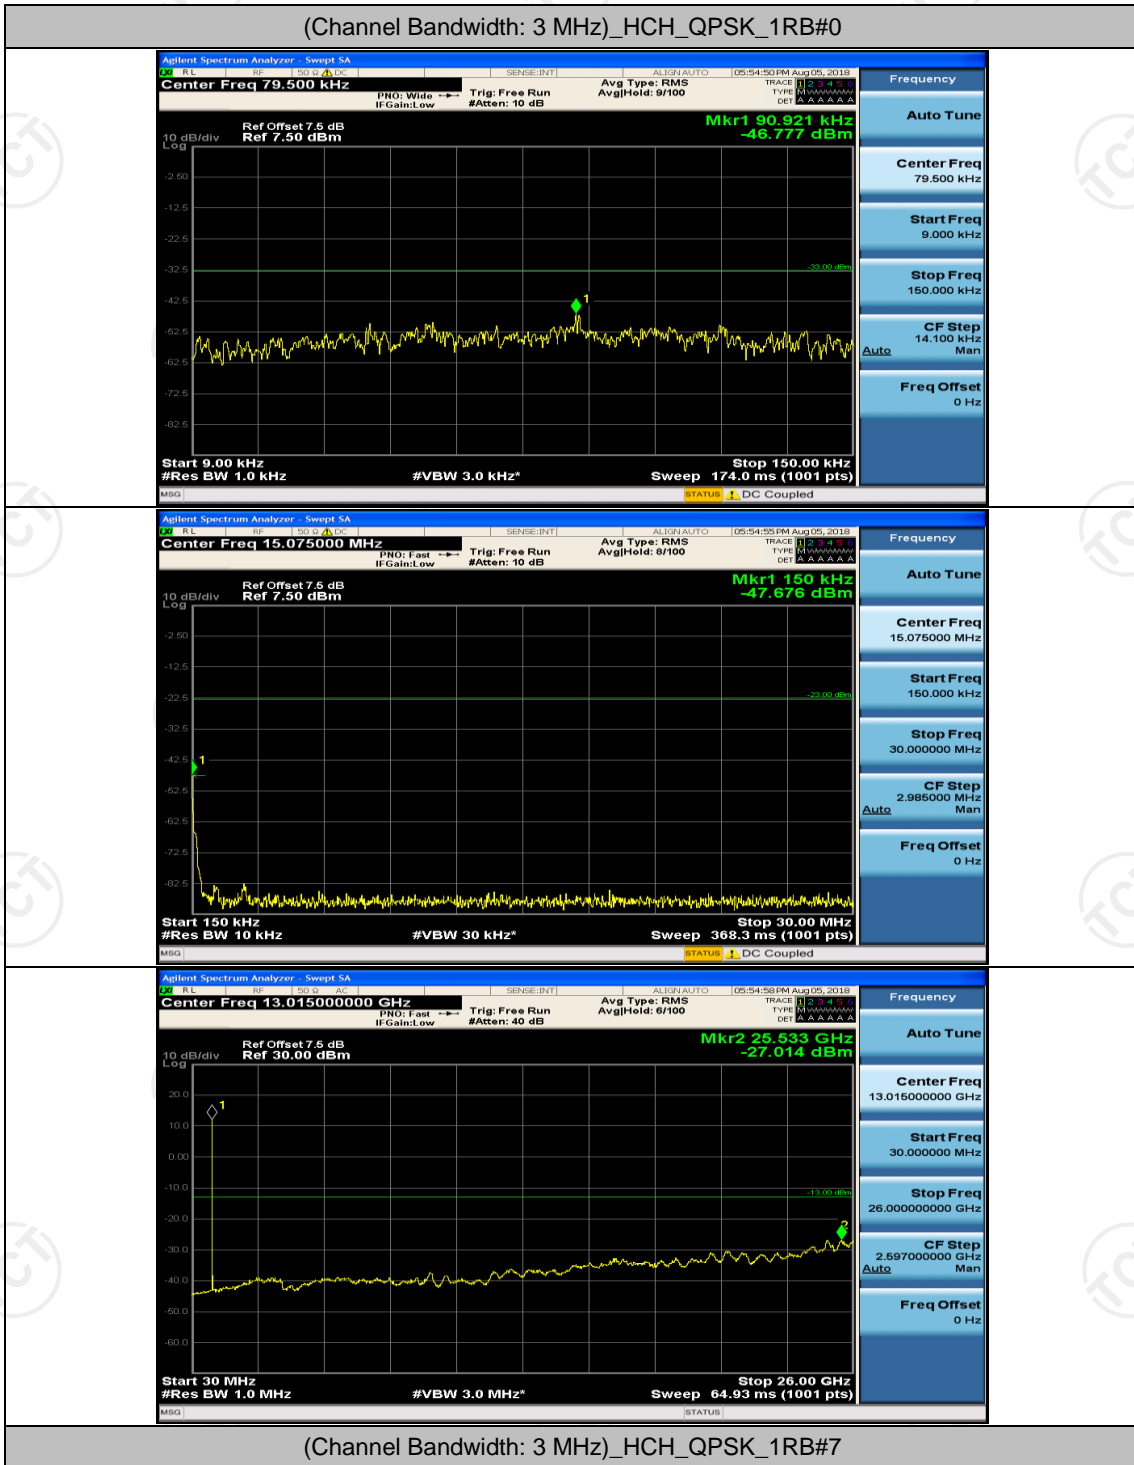

## Channel Bandwidth: 3 MHz

(Channel Bandwidth: 3 MHz)\_MCH\_QPSK\_1RB#0

(Channel Bandwidth: 3 MHz)\_MCH\_QPSK\_1RB#7

(Channel Bandwidth: 3 MHz)\_HCH\_QPSK\_1RB#0

(Channel Bandwidth: 3 MHz)\_HCH\_QPSK\_1RB#7

(Channel Bandwidth: 3 MHz)\_LCH\_16QAM\_1RB#0

(Channel Bandwidth: 3 MHz)\_LCH\_16QAM\_1RB#7

(Channel Bandwidth: 3 MHz)\_MCH\_16QAM\_1RB#0

(Channel Bandwidth: 3 MHz)\_MCH\_16QAM\_1RB#7

(Channel Bandwidth: 3 MHz)\_HCH\_16QAM\_1RB#0

(Channel Bandwidth: 3 MHz)\_HCH\_16QAM\_1RB#7