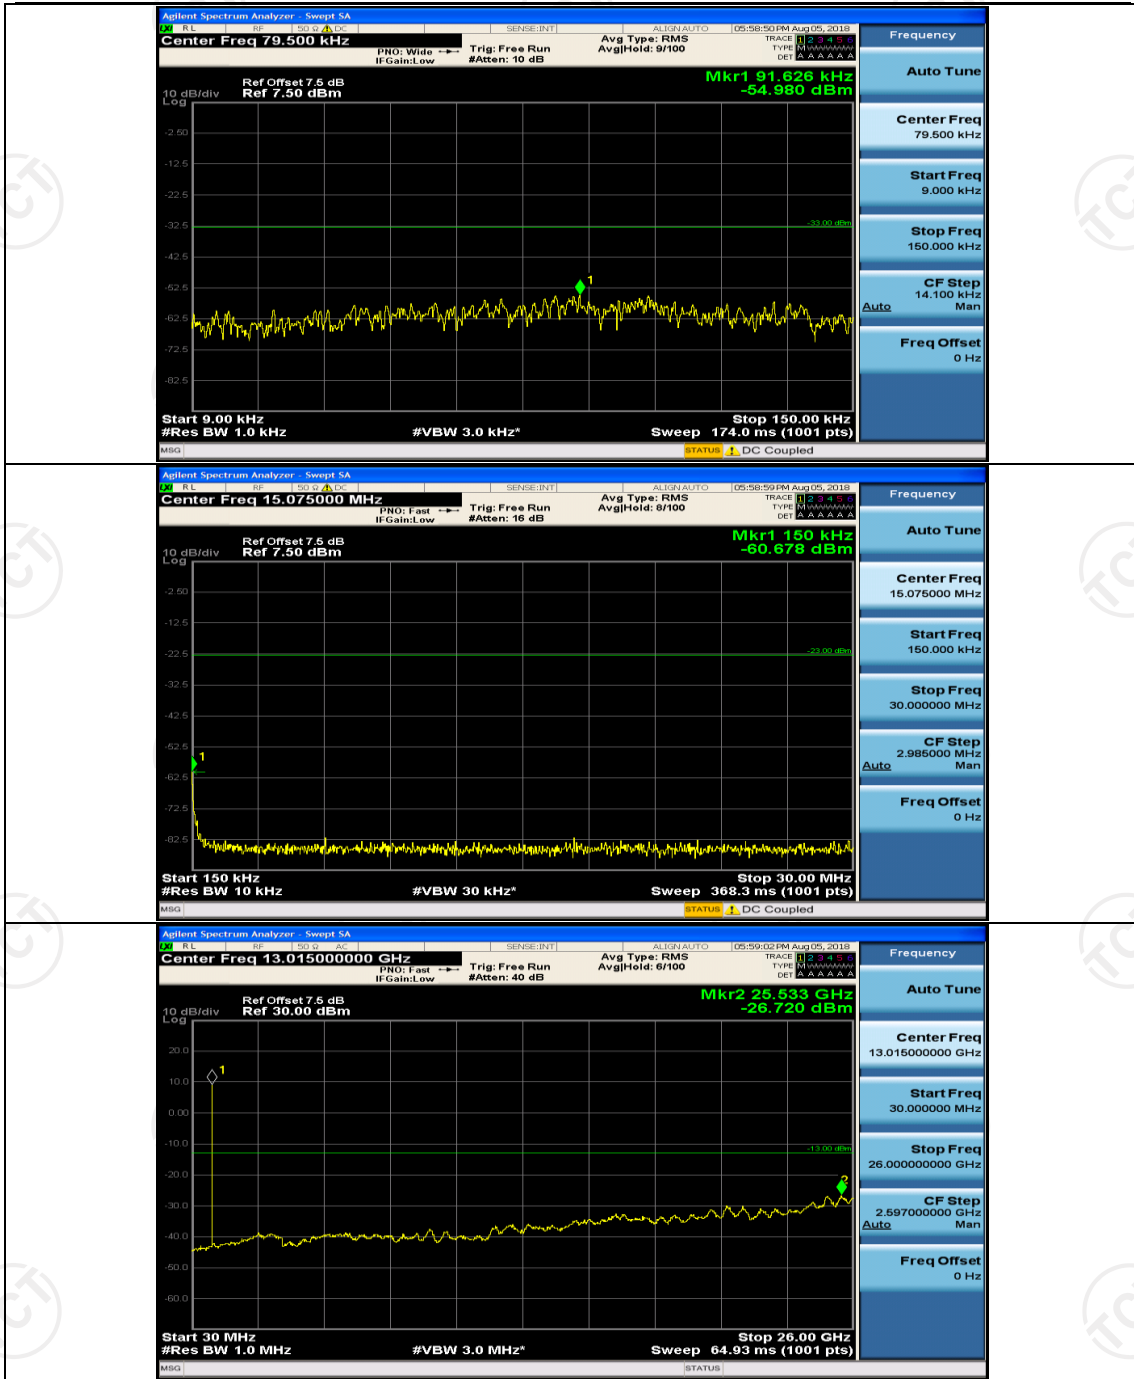

## Channel Bandwidth: 3 MHz

(Channel Bandwidth: 3 MHz)\_MCH\_QPSK\_1RB#0

(Channel Bandwidth: 3 MHz)\_MCH\_QPSK\_1RB#7

(Channel Bandwidth: 3 MHz)\_HCH\_QPSK\_1RB#0

(Channel Bandwidth: 3 MHz)\_HCH\_QPSK\_1RB#7

## Channel Bandwidth: 5 MHz

(Channel Bandwidth: 5 MHz)\_MCH\_QPSK\_1RB#0

(Channel Bandwidth: 5 MHz)\_MCH\_QPSK\_1RB#12

(Channel Bandwidth: 5 MHz)\_LCH\_16QAM\_1RB#0

(Channel Bandwidth: 5 MHz)\_LCH\_16QAM\_1RB#12