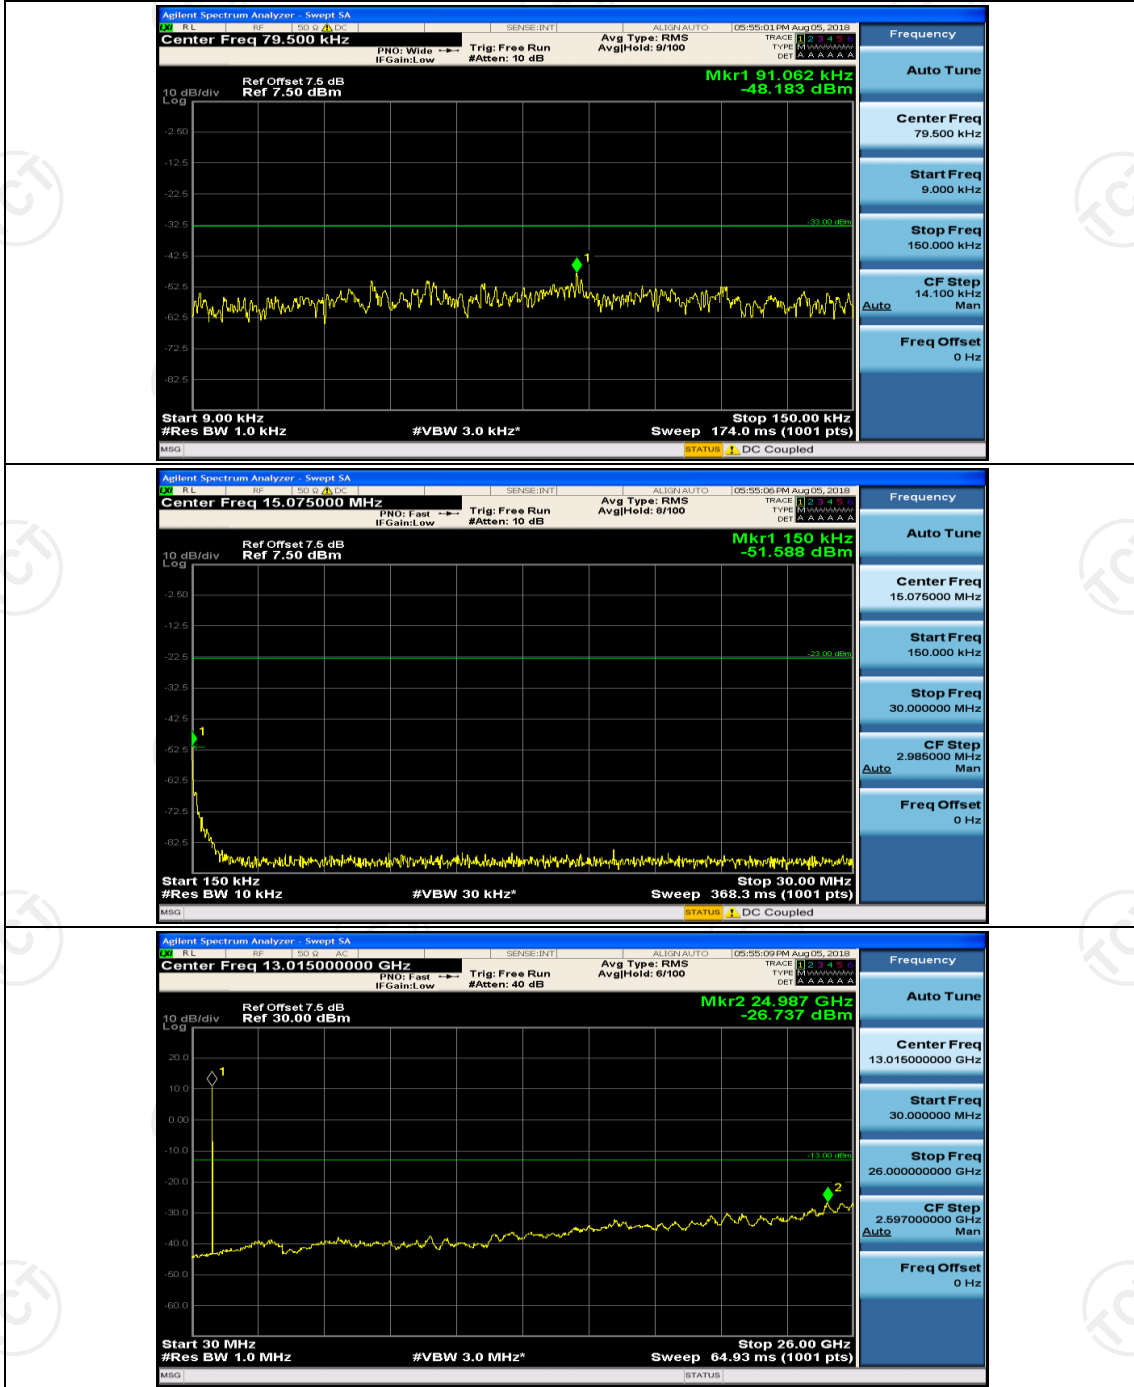

## Channel Bandwidth: 3 MHz

(Channel Bandwidth: 3 MHz)\_MCH\_QPSK\_1RB#0

(Channel Bandwidth: 3 MHz)\_MCH\_QPSK\_1RB#7

(Channel Bandwidth: 3 MHz)\_HCH\_QPSK\_1RB#0

(Channel Bandwidth: 3 MHz)\_HCH\_QPSK\_1RB#7

(Channel Bandwidth: 3 MHz)\_LCH\_16QAM\_1RB#0

(Channel Bandwidth: 3 MHz)\_LCH\_16QAM\_1RB#7

(Channel Bandwidth: 3 MHz)\_MCH\_16QAM\_1RB#0

(Channel Bandwidth: 3 MHz)\_MCH\_16QAM\_1RB#7

(Channel Bandwidth: 3 MHz)\_HCH\_16QAM\_1RB#0

(Channel Bandwidth: 3 MHz)\_HCH\_16QAM\_1RB#7