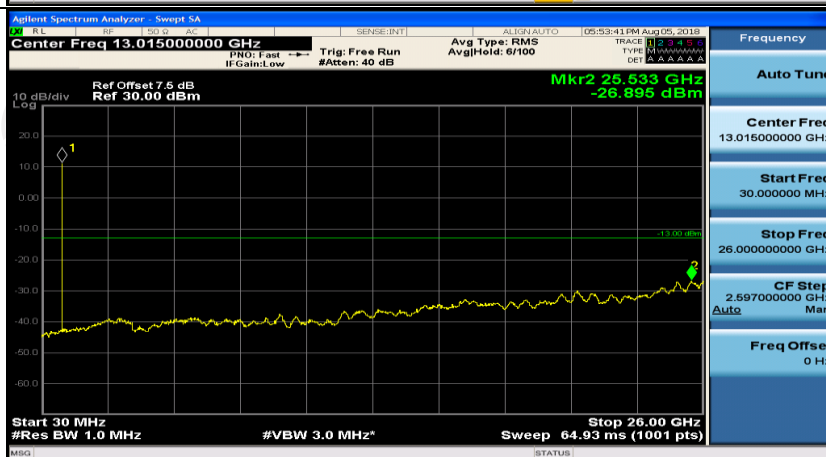

## Channel Bandwidth: 3 MHz

(Channel Bandwidth: 3 MHz)\_MCH\_QPSK\_1RB#0

(Channel Bandwidth: 3 MHz)\_MCH\_QPSK\_1RB#7

(Channel Bandwidth: 3 MHz)\_HCH\_QPSK\_1RB#0

(Channel Bandwidth: 3 MHz)\_HCH\_QPSK\_1RB#7

(Channel Bandwidth: 3 MHz)\_LCH\_16QAM\_1RB#0

(Channel Bandwidth: 3 MHz)\_LCH\_16QAM\_1RB#7

(Channel Bandwidth: 3 MHz)\_MCH\_16QAM\_1RB#0

(Channel Bandwidth: 3 MHz)\_MCH\_16QAM\_1RB#7

(Channel Bandwidth: 3 MHz)\_HCH\_16QAM\_1RB#0

(Channel Bandwidth: 3 MHz)\_HCH\_16QAM\_1RB#7