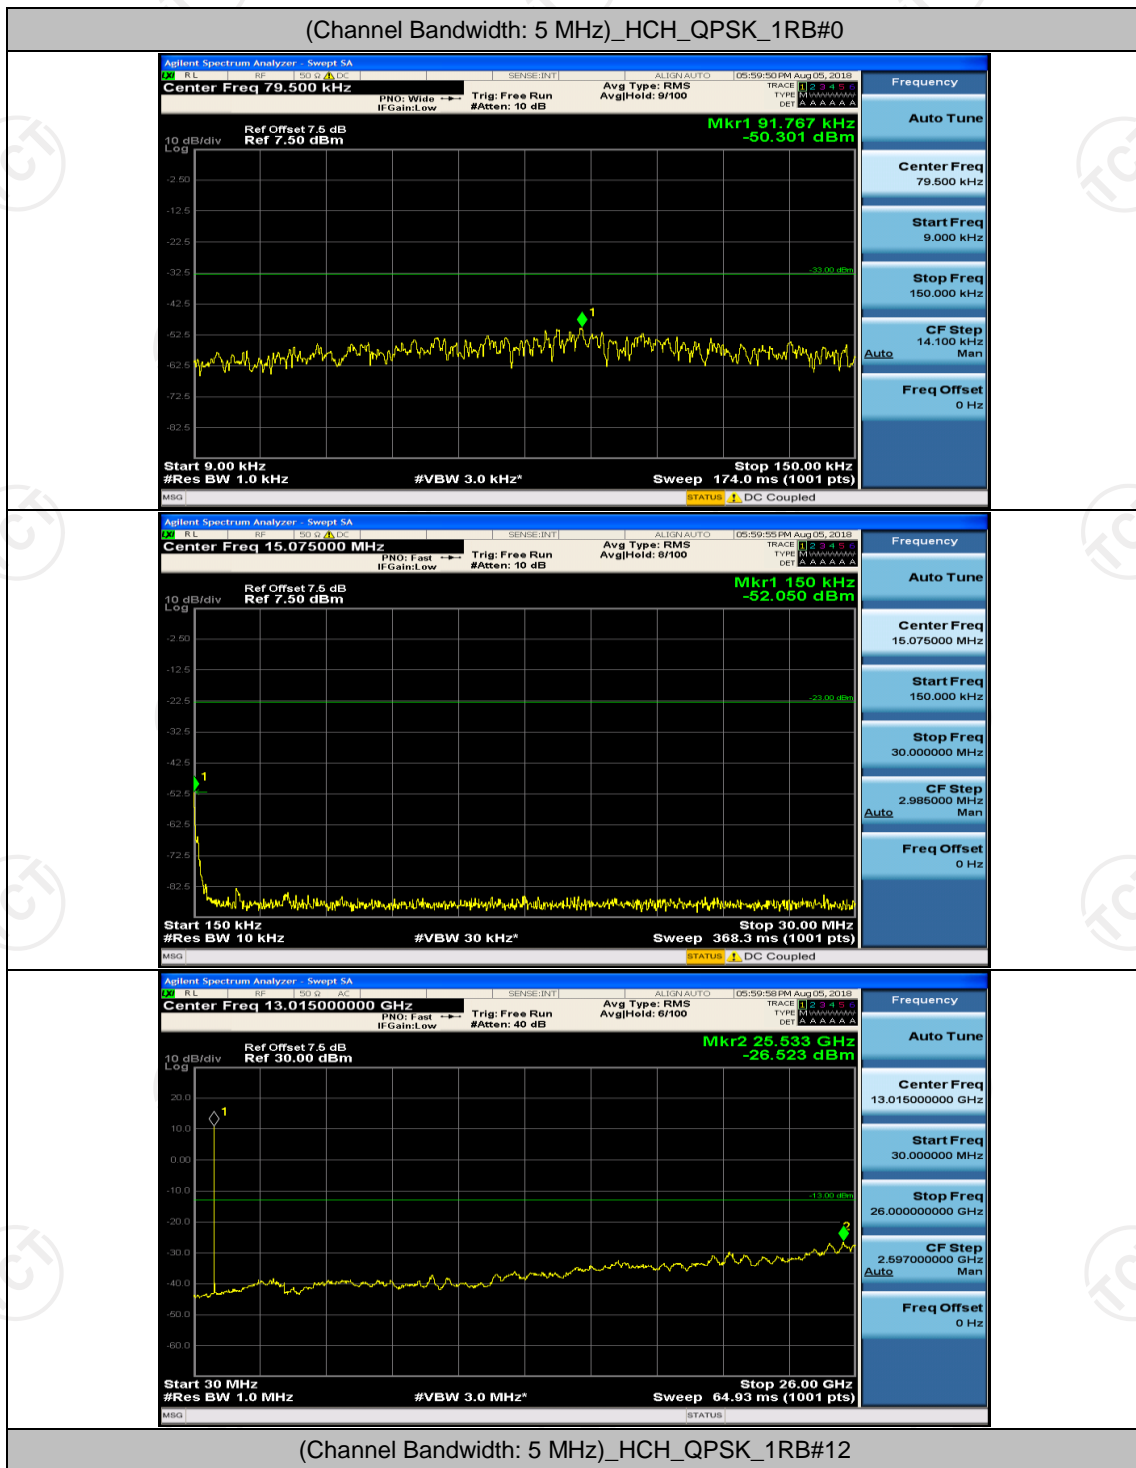

## Channel Bandwidth: 3 MHz

(Channel Bandwidth: 3 MHz)\_MCH\_QPSK\_1RB#0

(Channel Bandwidth: 3 MHz)\_MCH\_QPSK\_1RB#7

(Channel Bandwidth: 3 MHz)\_HCH\_QPSK\_1RB#0

(Channel Bandwidth: 3 MHz)\_HCH\_QPSK\_1RB#7

## Channel Bandwidth: 5 MHz

(Channel Bandwidth: 5 MHz)\_MCH\_QPSK\_1RB#0

(Channel Bandwidth: 5 MHz)\_MCH\_QPSK\_1RB#12

(Channel Bandwidth: 5 MHz)\_LCH\_16QAM\_1RB#0

(Channel Bandwidth: 5 MHz)\_LCH\_16QAM\_1RB#12