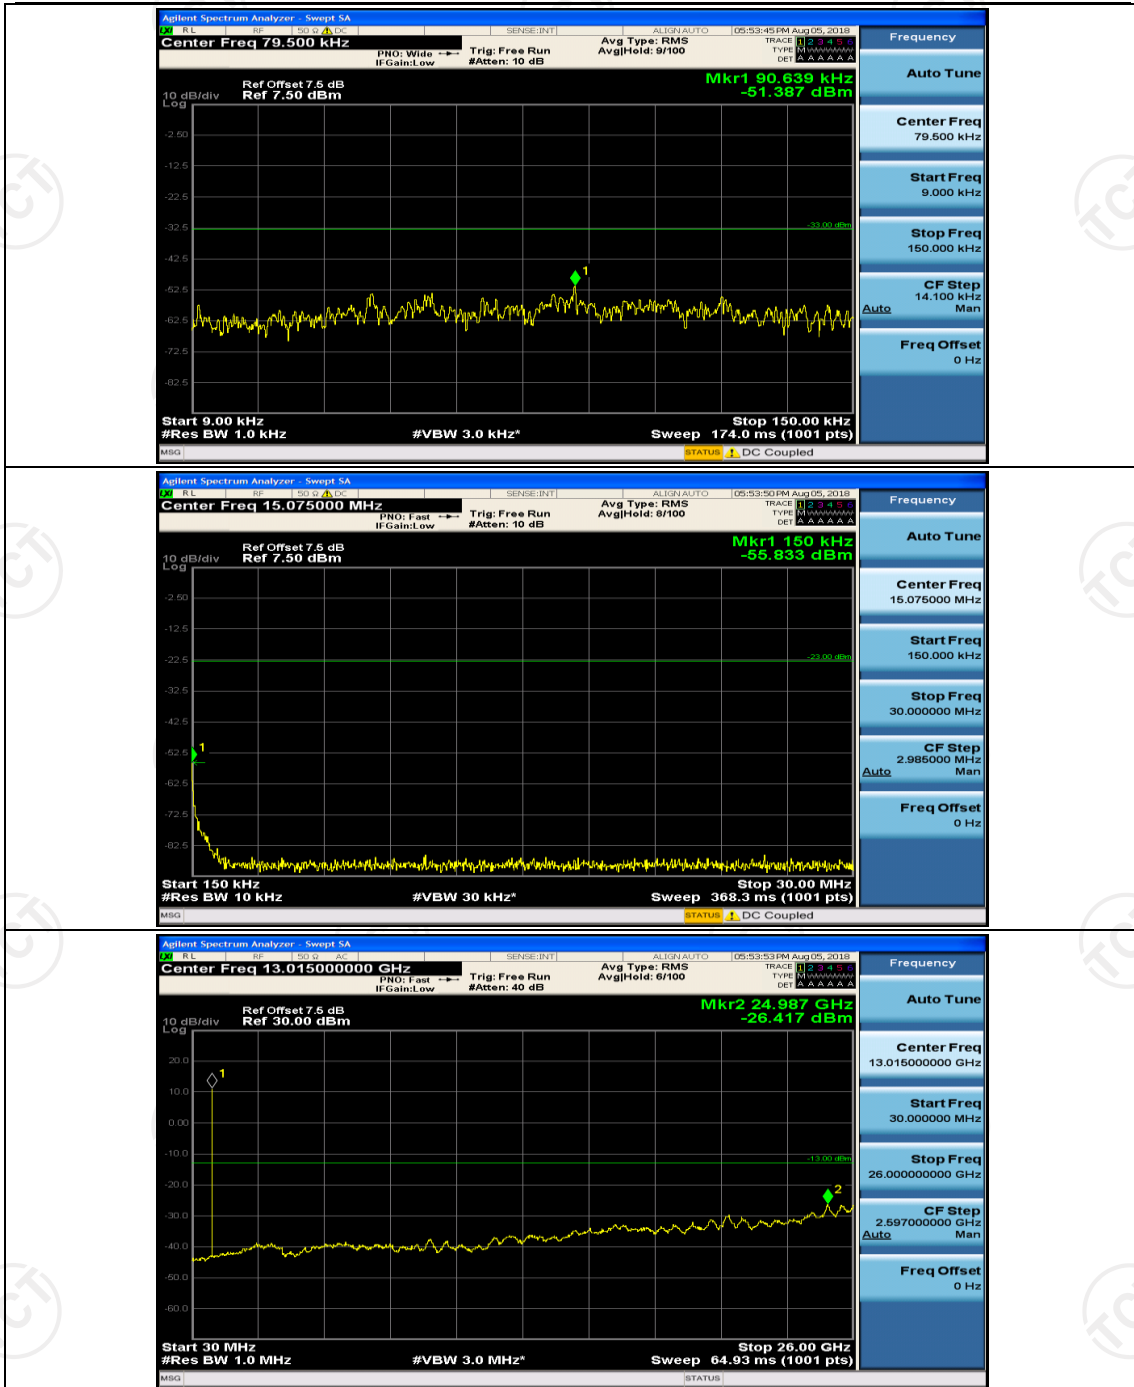

## Channel Bandwidth: 3 MHz

(Channel Bandwidth: 3 MHz)\_MCH\_QPSK\_1RB#0

(Channel Bandwidth: 3 MHz)\_MCH\_QPSK\_1RB#7

(Channel Bandwidth: 3 MHz)\_HCH\_QPSK\_1RB#0

(Channel Bandwidth: 3 MHz)\_HCH\_QPSK\_1RB#7

(Channel Bandwidth: 3 MHz)\_LCH\_16QAM\_1RB#0

(Channel Bandwidth: 3 MHz)\_LCH\_16QAM\_1RB#7

(Channel Bandwidth: 3 MHz)\_MCH\_16QAM\_1RB#0

(Channel Bandwidth: 3 MHz)\_MCH\_16QAM\_1RB#7

(Channel Bandwidth: 3 MHz)\_HCH\_16QAM\_1RB#0

(Channel Bandwidth: 3 MHz)\_HCH\_16QAM\_1RB#7