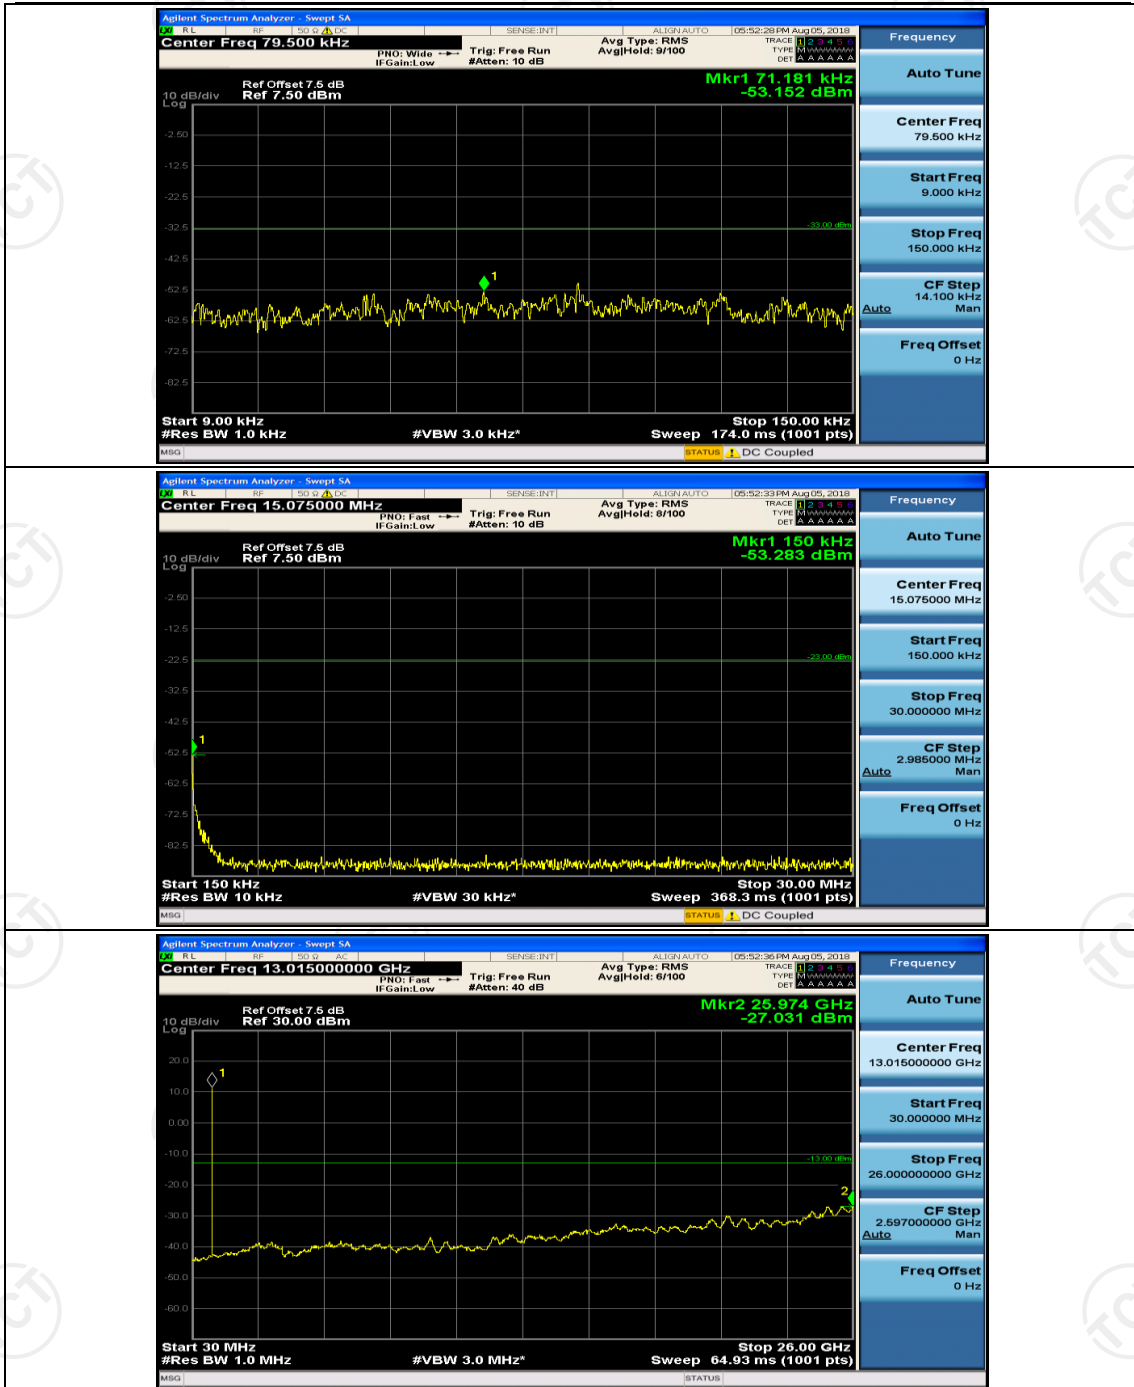

## Channel Bandwidth: 3 MHz

(Channel Bandwidth: 3 MHz)\_MCH\_QPSK\_1RB#0

(Channel Bandwidth: 3 MHz)\_MCH\_QPSK\_1RB#7

(Channel Bandwidth: 3 MHz)\_HCH\_QPSK\_1RB#0

(Channel Bandwidth: 3 MHz)\_HCH\_QPSK\_1RB#7

(Channel Bandwidth: 3 MHz)\_LCH\_16QAM\_1RB#0

(Channel Bandwidth: 3 MHz)\_LCH\_16QAM\_1RB#7

(Channel Bandwidth: 3 MHz)\_MCH\_16QAM\_1RB#0

(Channel Bandwidth: 3 MHz)\_MCH\_16QAM\_1RB#7

(Channel Bandwidth: 3 MHz)\_HCH\_16QAM\_1RB#0

(Channel Bandwidth: 3 MHz)\_HCH\_16QAM\_1RB#7