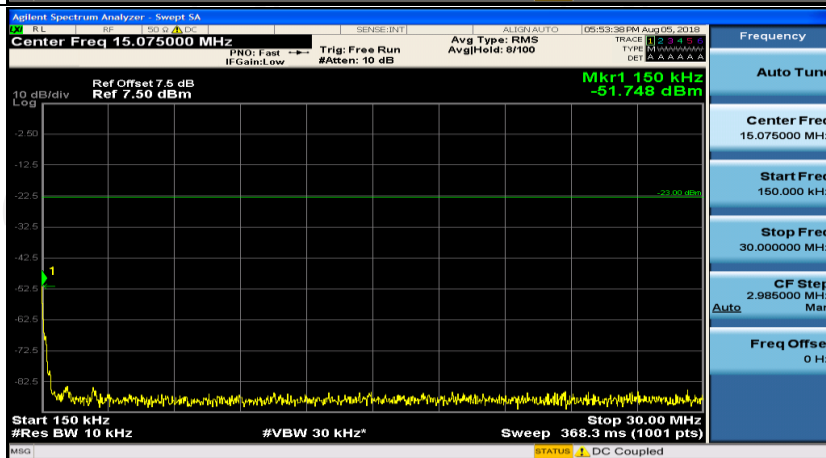

## Channel Bandwidth: 3 MHz

(Channel Bandwidth: 3 MHz)\_MCH\_QPSK\_1RB#0

(Channel Bandwidth: 3 MHz)\_MCH\_QPSK\_1RB#7

(Channel Bandwidth: 3 MHz)\_HCH\_QPSK\_1RB#0

(Channel Bandwidth: 3 MHz)\_HCH\_QPSK\_1RB#7

(Channel Bandwidth: 3 MHz)\_LCH\_16QAM\_1RB#0

(Channel Bandwidth: 3 MHz)\_LCH\_16QAM\_1RB#7

(Channel Bandwidth: 3 MHz)\_MCH\_16QAM\_1RB#0

(Channel Bandwidth: 3 MHz)\_MCH\_16QAM\_1RB#7

(Channel Bandwidth: 3 MHz)\_HCH\_16QAM\_1RB#0