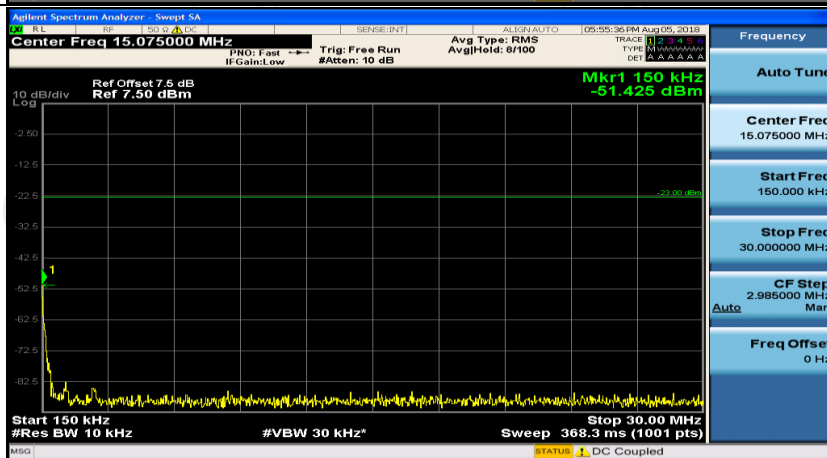

(Channel Bandwidth: 3 MHz)\_LCH\_16QAM\_1RB#0

(Channel Bandwidth: 3 MHz)\_LCH\_16QAM\_1RB#7

(Channel Bandwidth: 3 MHz)\_MCH\_16QAM\_1RB#0

(Channel Bandwidth: 3 MHz)\_MCH\_16QAM\_1RB#7

(Channel Bandwidth: 3 MHz)\_HCH\_16QAM\_1RB#0

(Channel Bandwidth: 3 MHz)\_HCH\_16QAM\_1RB#7