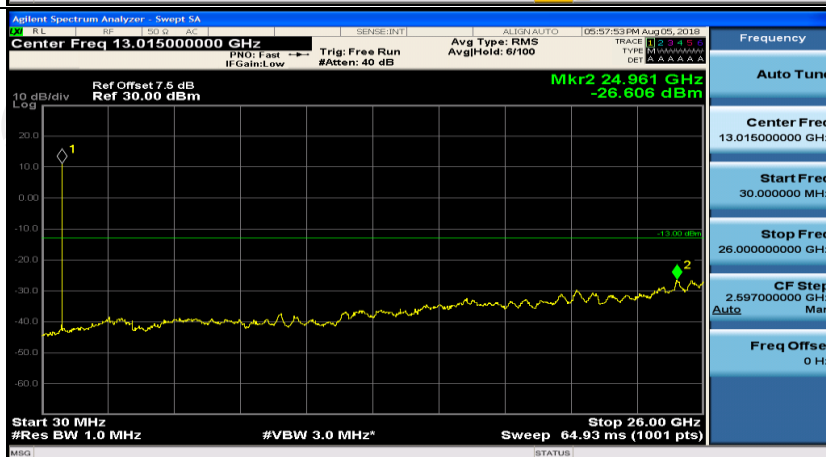

## Channel Bandwidth: 5 MHz

(Channel Bandwidth: 5 MHz)\_MCH\_QPSK\_1RB#0

(Channel Bandwidth: 5 MHz)\_MCH\_QPSK\_1RB#12

(Channel Bandwidth: 5 MHz)\_LCH\_16QAM\_1RB#0

(Channel Bandwidth: 5 MHz)\_LCH\_16QAM\_1RB#12