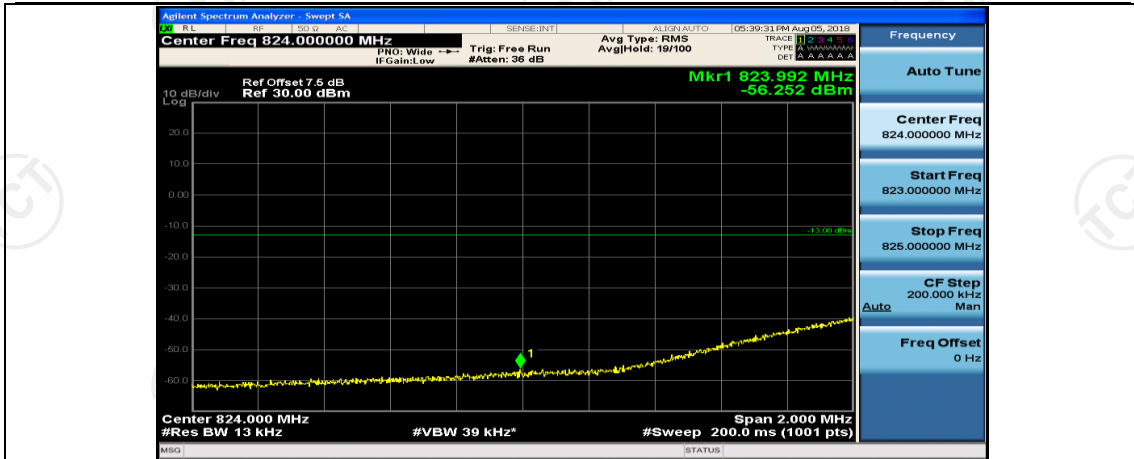

Channel Bandwidth: 5 MHz

(Channel Bandwidth: 5 MHz)_HCH_QPSK_1RB#0

(Channel Bandwidth: 5 MHz)_HCH_QPSK_1RB#12

(Channel Bandwidth: 5 MHz)_HCH_QPSK_1RB#24

(Channel Bandwidth: 5 MHz)_HCH_QPSK_25RB#0

(Channel Bandwidth: 5 MHz)_LCH_16QAM_1RB#0

(Channel Bandwidth: 5 MHz)_LCH_16QAM_1RB#12

(Channel Bandwidth: 5 MHz)_LCH_16QAM_1RB#24

(Channel Bandwidth: 5 MHz)_LCH_16QAM_12RB#0

(Channel Bandwidth: 5 MHz)_LCH_16QAM_12RB#6

(Channel Bandwidth: 5 MHz)_LCH_16QAM_12RB#13