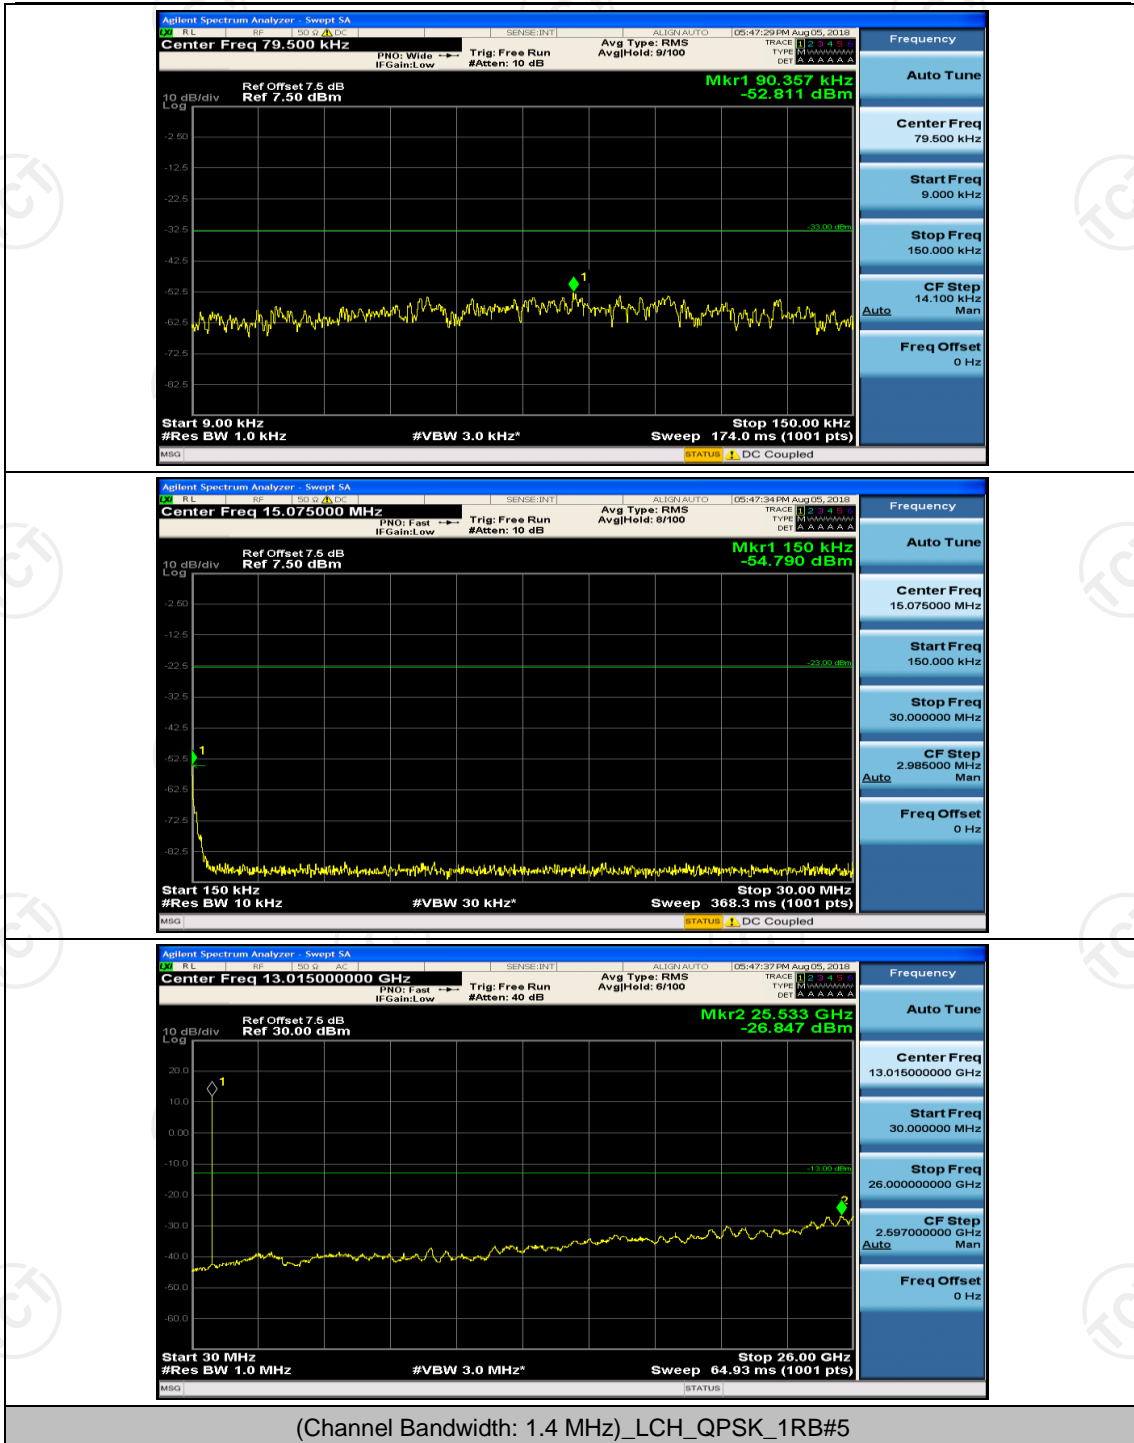

Channel Bandwidth: 10 MHz_HCH_16QAM_1RB#49

Appendix E: Conducted Spurious Emission

Test Graphs

Channel Bandwidth: 1.4 MHz

(Channel Bandwidth: 1.4 MHz)_MCH_QPSK_1RB#0

(Channel Bandwidth: 1.4 MHz)_MCH_QPSK_1RB#3