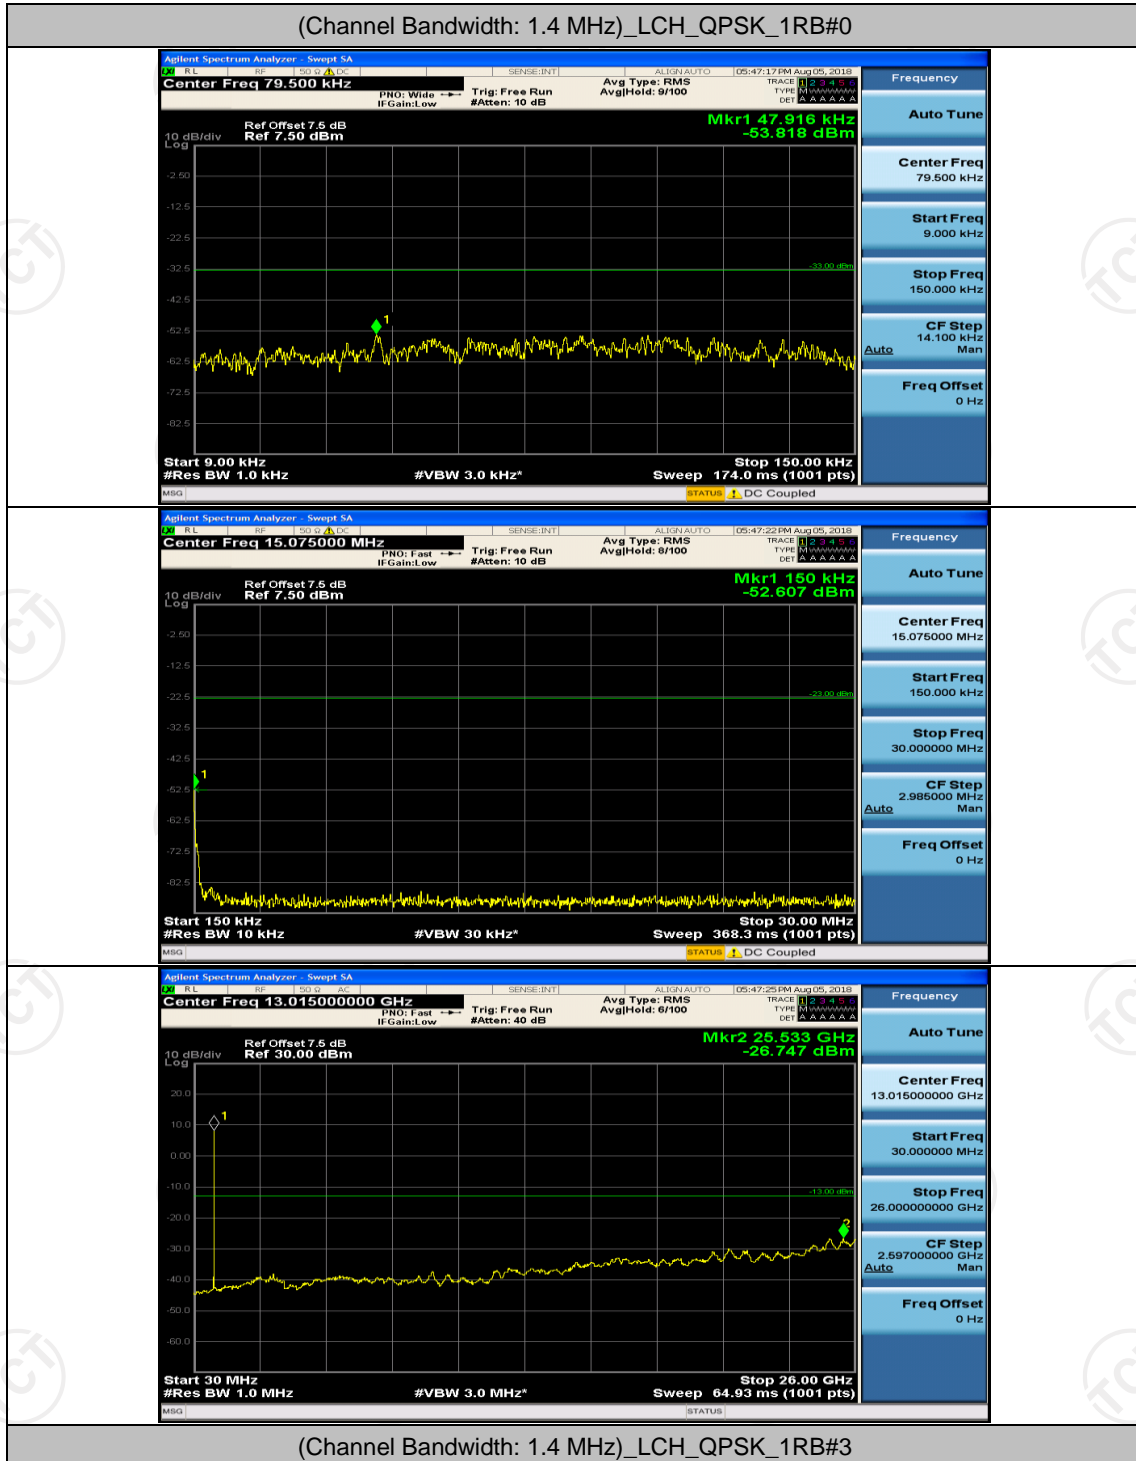

Channel Bandwidth: 10 MHz_HCH_16QAM_1RB#49

Appendix E: Conducted Spurious Emission

Test Graphs

Channel Bandwidth: 1.4 MHz

(Channel Bandwidth: 1.4 MHz)_MCH_QPSK_1RB#0

(Channel Bandwidth: 1.4 MHz)_MCH_QPSK_1RB#3