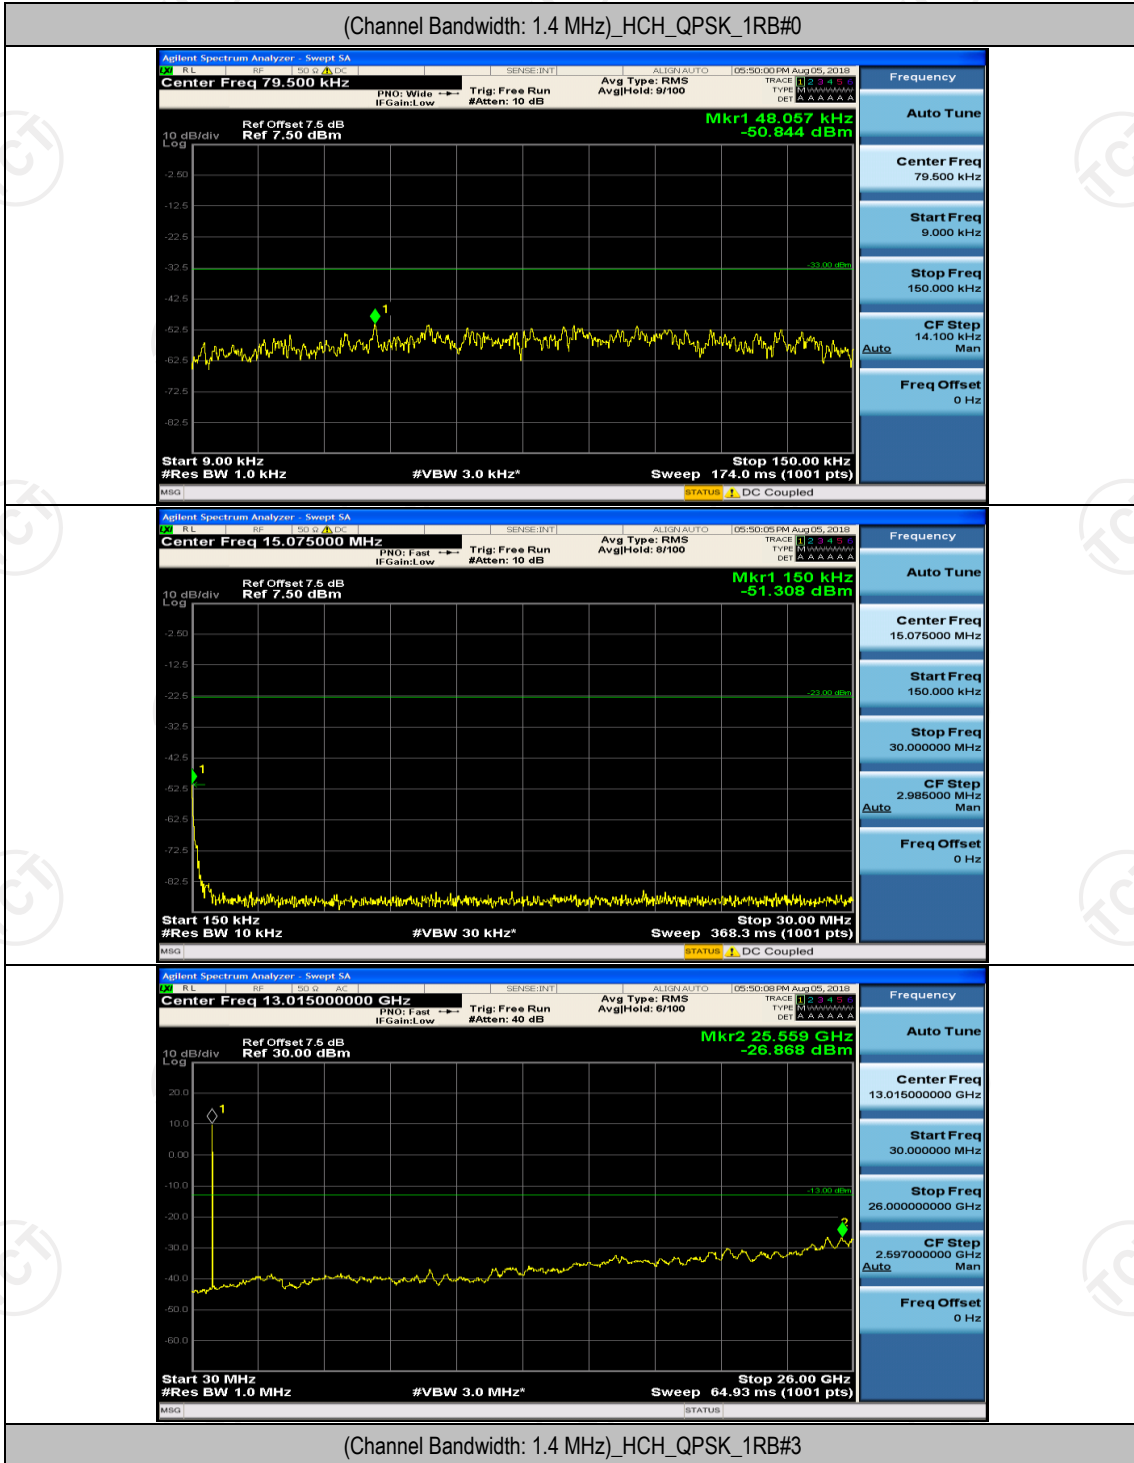

(Channel Bandwidth: 1.4 MHz)_HCH_QPSK_1RB#0

(Channel Bandwidth: 1.4 MHz)_HCH_QPSK_1RB#3