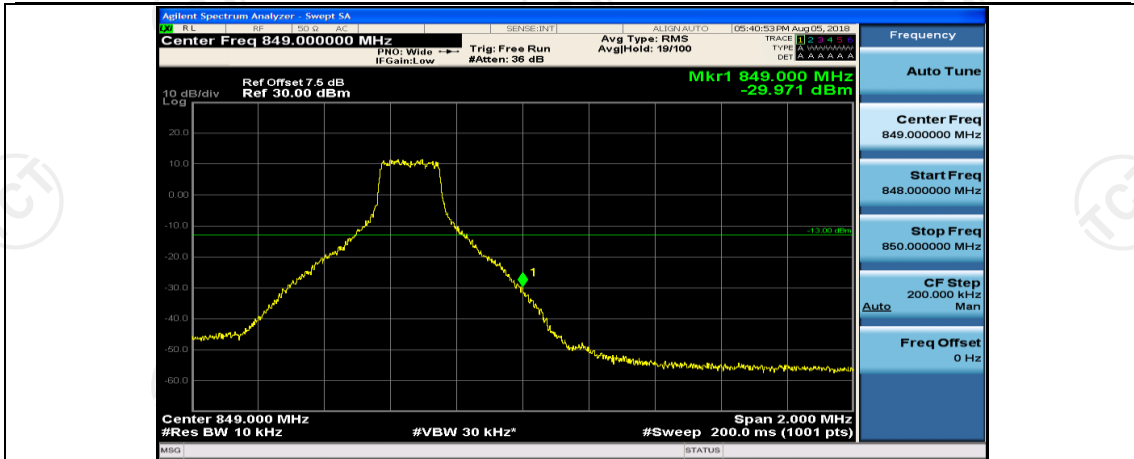

Channel Bandwidth: 5 MHz

(Channel Bandwidth: 5 MHz)_HCH_QPSK_1RB#0

(Channel Bandwidth: 5 MHz)_HCH_QPSK_1RB#12

(Channel Bandwidth: 5 MHz)_HCH_QPSK_1RB#24

(Channel Bandwidth: 5 MHz)_HCH_QPSK_25RB#0

(Channel Bandwidth: 5 MHz)_LCH_16QAM_1RB#0

(Channel Bandwidth: 5 MHz)_LCH_16QAM_1RB#12

(Channel Bandwidth: 5 MHz)_LCH_16QAM_1RB#24

(Channel Bandwidth: 5 MHz)_LCH_16QAM_12RB#0

(Channel Bandwidth: 5 MHz)_LCH_16QAM_12RB#6

(Channel Bandwidth: 5 MHz)_LCH_16QAM_12RB#13