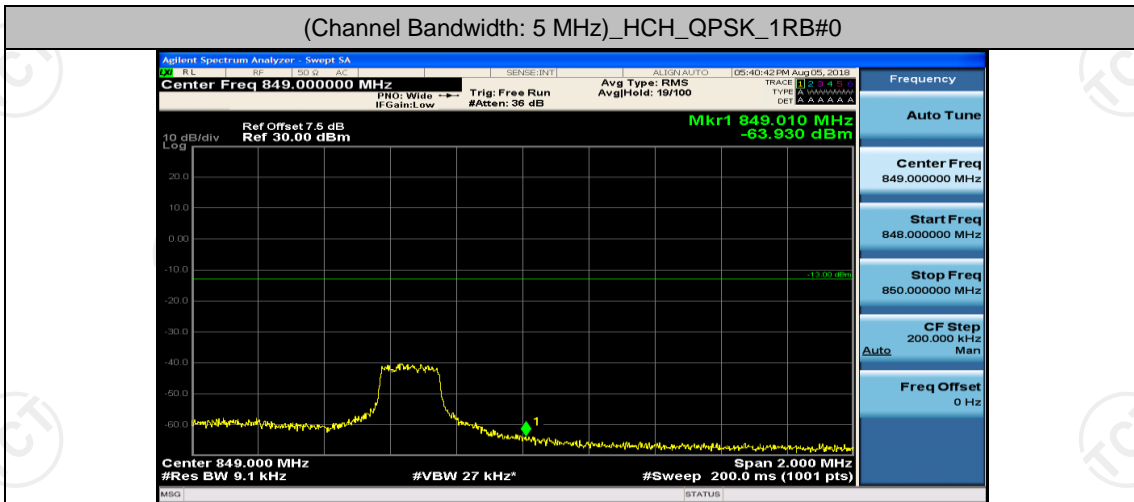

Channel Bandwidth: 5 MHz

(Channel Bandwidth: 5 MHz)_HCH_QPSK_1RB#0

(Channel Bandwidth: 5 MHz)_HCH_QPSK_1RB#12

(Channel Bandwidth: 5 MHz)_HCH_QPSK_1RB#24

(Channel Bandwidth: 5 MHz)_HCH_QPSK_25RB#0

(Channel Bandwidth: 5 MHz)_LCH_16QAM_1RB#0

(Channel Bandwidth: 5 MHz)_LCH_16QAM_1RB#12

(Channel Bandwidth: 5 MHz)_LCH_16QAM_1RB#24

(Channel Bandwidth: 5 MHz)_LCH_16QAM_12RB#0

(Channel Bandwidth: 5 MHz)_LCH_16QAM_12RB#6

(Channel Bandwidth: 5 MHz)_LCH_16QAM_12RB#13