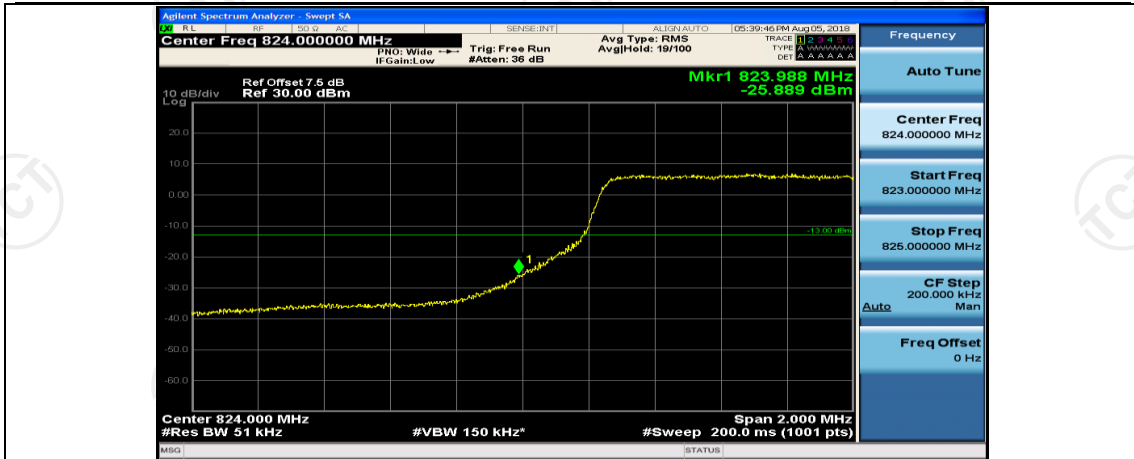

Channel Bandwidth: 5 MHz

(Channel Bandwidth: 5 MHz)_HCH_QPSK_1RB#0

(Channel Bandwidth: 5 MHz)_HCH_QPSK_1RB#12

(Channel Bandwidth: 5 MHz)_HCH_QPSK_1RB#24

(Channel Bandwidth: 5 MHz)_HCH_QPSK_25RB#0

(Channel Bandwidth: 5 MHz)_LCH_16QAM_1RB#0

(Channel Bandwidth: 5 MHz)_LCH_16QAM_1RB#12

(Channel Bandwidth: 5 MHz)_LCH_16QAM_1RB#24

(Channel Bandwidth: 5 MHz)_LCH_16QAM_12RB#0

(Channel Bandwidth: 5 MHz)_LCH_16QAM_12RB#6

(Channel Bandwidth: 5 MHz)_LCH_16QAM_12RB#13