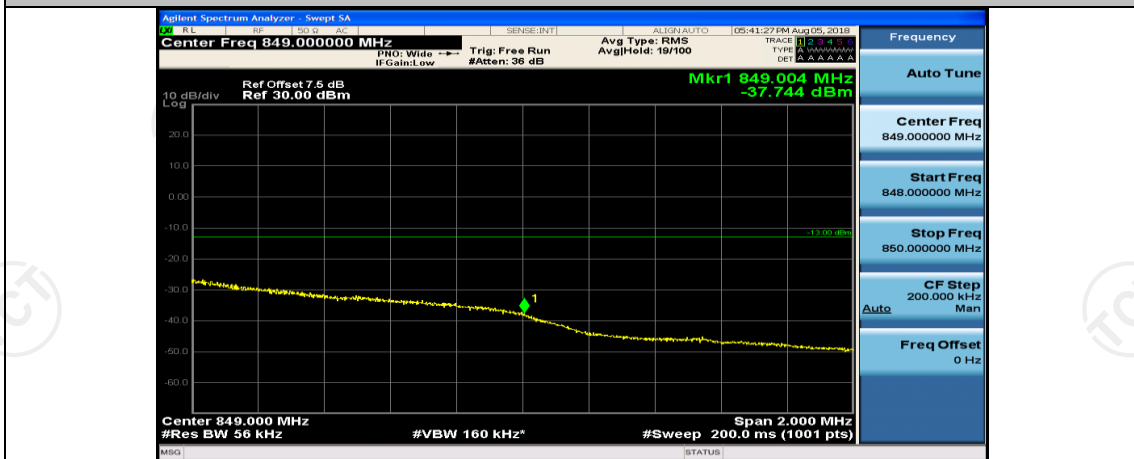

Channel Bandwidth: 5 MHz

(Channel Bandwidth: 5 MHz)_HCH_QPSK_1RB#0

(Channel Bandwidth: 5 MHz)_HCH_QPSK_1RB#12

(Channel Bandwidth: 5 MHz)_HCH_QPSK_1RB#24

(Channel Bandwidth: 5 MHz)_HCH_QPSK_25RB#0

(Channel Bandwidth: 5 MHz)_LCH_16QAM_1RB#0

(Channel Bandwidth: 5 MHz)_LCH_16QAM_1RB#12

(Channel Bandwidth: 5 MHz)_LCH_16QAM_1RB#24

(Channel Bandwidth: 5 MHz)_LCH_16QAM_12RB#0

(Channel Bandwidth: 5 MHz)_LCH_16QAM_12RB#6

(Channel Bandwidth: 5 MHz)_LCH_16QAM_12RB#13