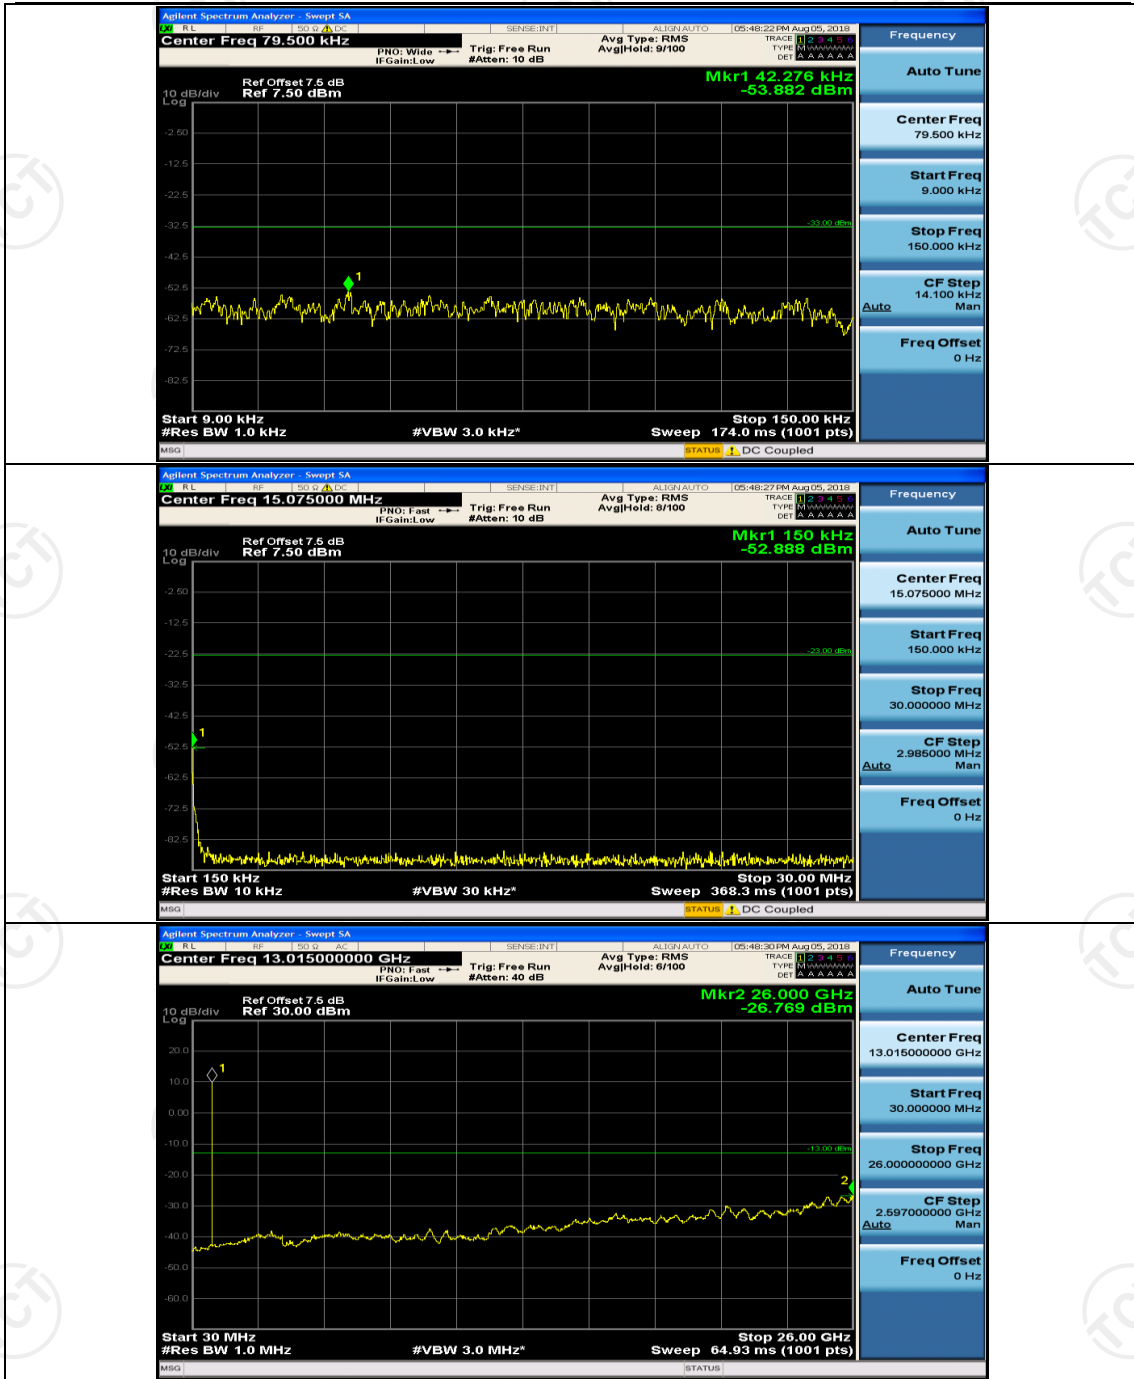

Channel Bandwidth: 10 MHz_HCH_16QAM_1RB#49

Appendix E: Conducted Spurious Emission

Test Graphs

Channel Bandwidth: 1.4 MHz

(Channel Bandwidth: 1.4 MHz)_MCH_QPSK_1RB#0

(Channel Bandwidth: 1.4 MHz)_MCH_QPSK_1RB#3

(Channel Bandwidth: 1.4 MHz)_HCH_QPSK_1RB#0

(Channel Bandwidth: 1.4 MHz)_HCH_QPSK_1RB#3

(Channel Bandwidth: 1.4 MHz)_LCH_16QAM_1RB#0

(Channel Bandwidth: 1.4 MHz)_LCH_16QAM_1RB#3

(Channel Bandwidth: 1.4 MHz)_MCH_16QAM_1RB#0

(Channel Bandwidth: 1.4 MHz)_MCH_16QAM_1RB#3

(Channel Bandwidth: 1.4 MHz)_HCH_16QAM_1RB#0

(Channel Bandwidth: 1.4 MHz)_HCH_16QAM_1RB#3