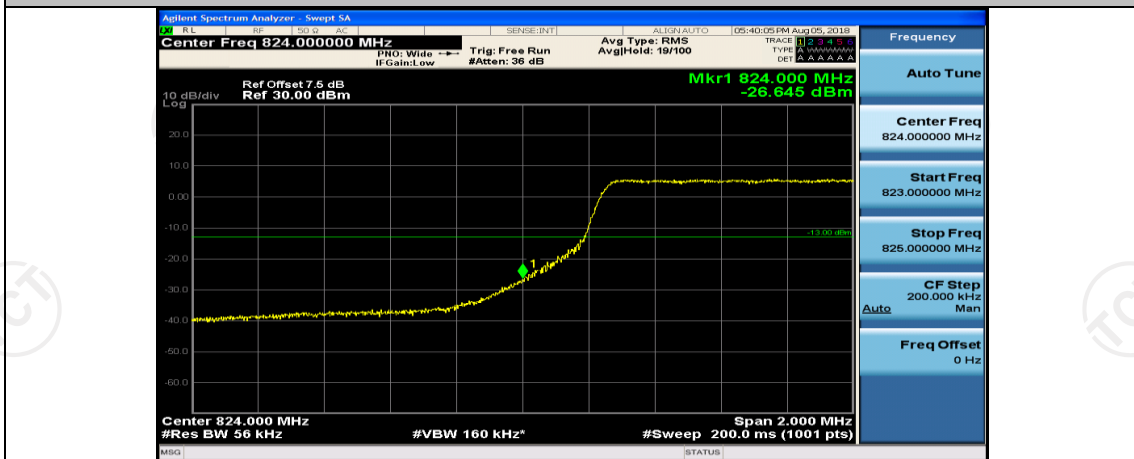

Channel Bandwidth: 5 MHz

(Channel Bandwidth: 5 MHz)_HCH_QPSK_1RB#0

(Channel Bandwidth: 5 MHz)_HCH_QPSK_1RB#12

(Channel Bandwidth: 5 MHz)_HCH_QPSK_1RB#24

(Channel Bandwidth: 5 MHz)_HCH_QPSK_25RB#0

(Channel Bandwidth: 5 MHz)_LCH_16QAM_1RB#0

(Channel Bandwidth: 5 MHz)_LCH_16QAM_1RB#12

(Channel Bandwidth: 5 MHz)_LCH_16QAM_1RB#24

(Channel Bandwidth: 5 MHz)_LCH_16QAM_12RB#0

(Channel Bandwidth: 5 MHz)_LCH_16QAM_12RB#6

(Channel Bandwidth: 5 MHz)_LCH_16QAM_12RB#13