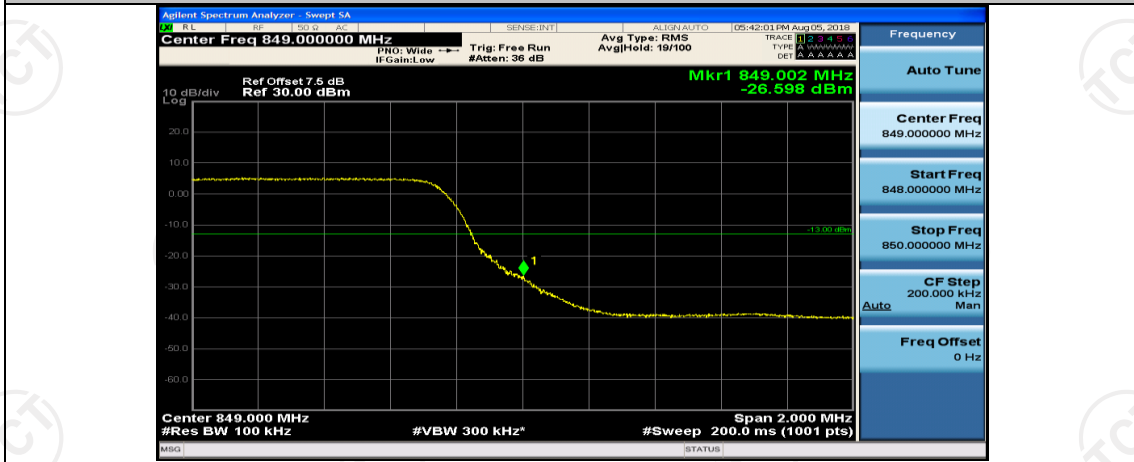

Channel Bandwidth: 5 MHz

(Channel Bandwidth: 5 MHz)_HCH_QPSK_1RB#0

(Channel Bandwidth: 5 MHz)_HCH_QPSK_1RB#12

(Channel Bandwidth: 5 MHz)_HCH_QPSK_1RB#24

(Channel Bandwidth: 5 MHz)_HCH_QPSK_25RB#0

(Channel Bandwidth: 5 MHz)_LCH_16QAM_1RB#0

(Channel Bandwidth: 5 MHz)_LCH_16QAM_1RB#12

(Channel Bandwidth: 5 MHz)_LCH_16QAM_1RB#24

(Channel Bandwidth: 5 MHz)_LCH_16QAM_12RB#0

(Channel Bandwidth: 5 MHz)_LCH_16QAM_12RB#6

(Channel Bandwidth: 5 MHz)_LCH_16QAM_12RB#13