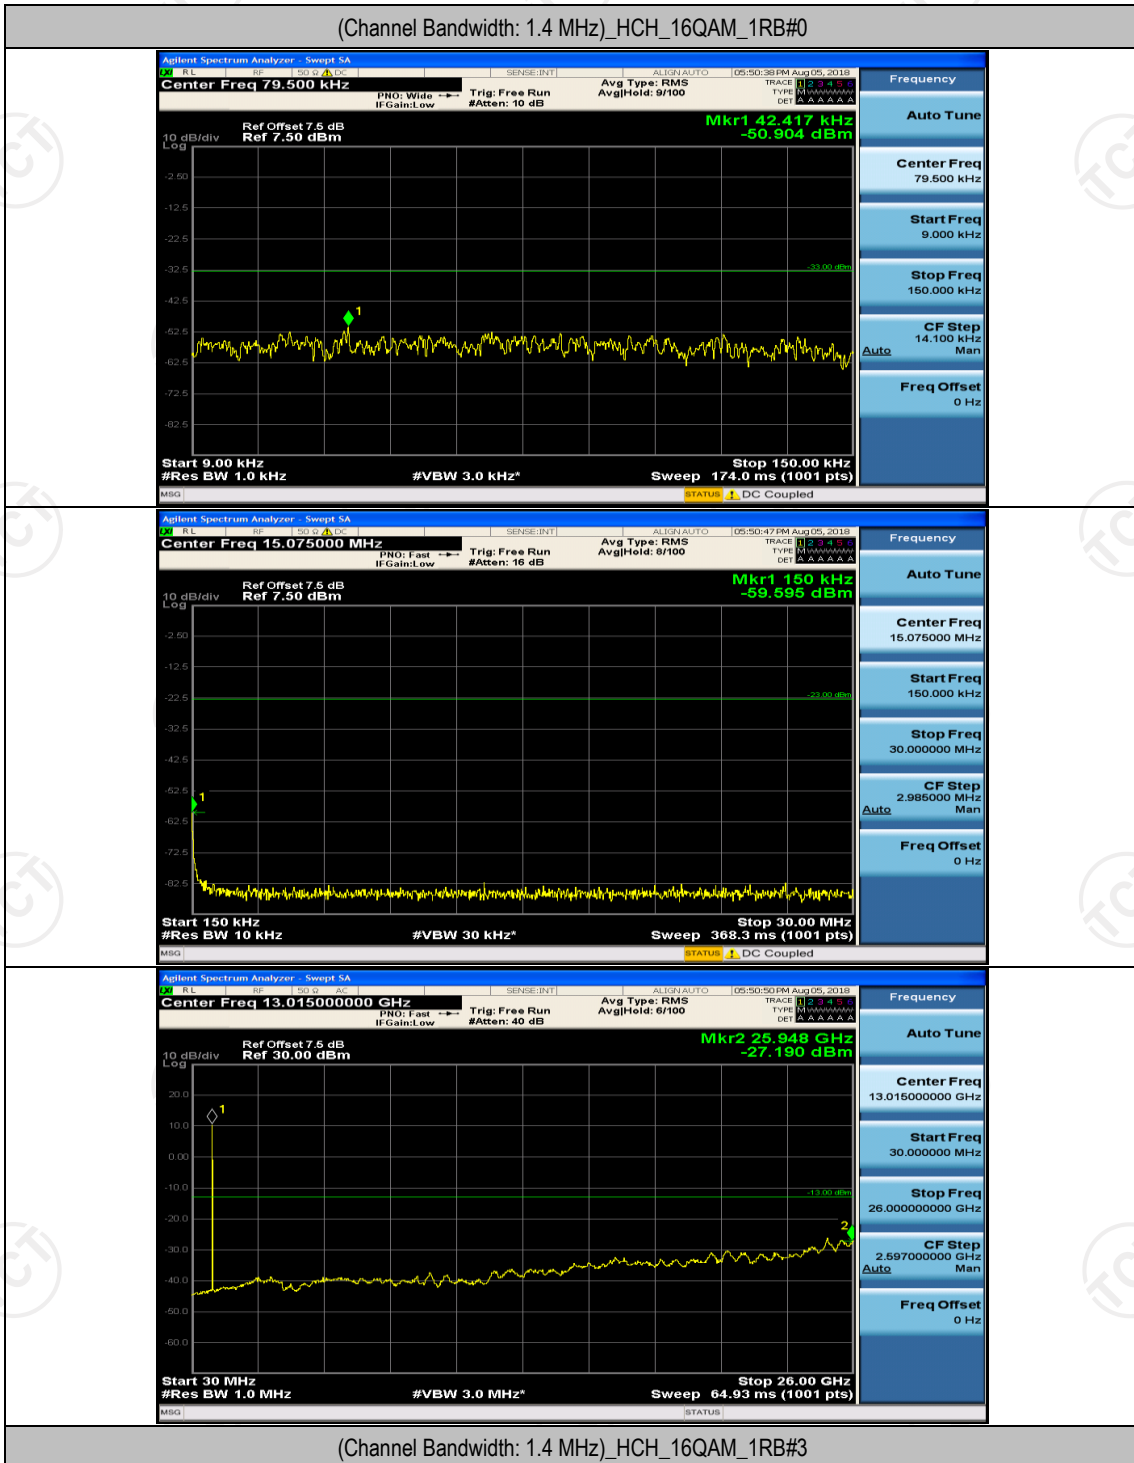

(Channel Bandwidth: 1.4 MHz)_HCH_16QAM_1RB#0

(Channel Bandwidth: 1.4 MHz)_HCH_16QAM_1RB#3