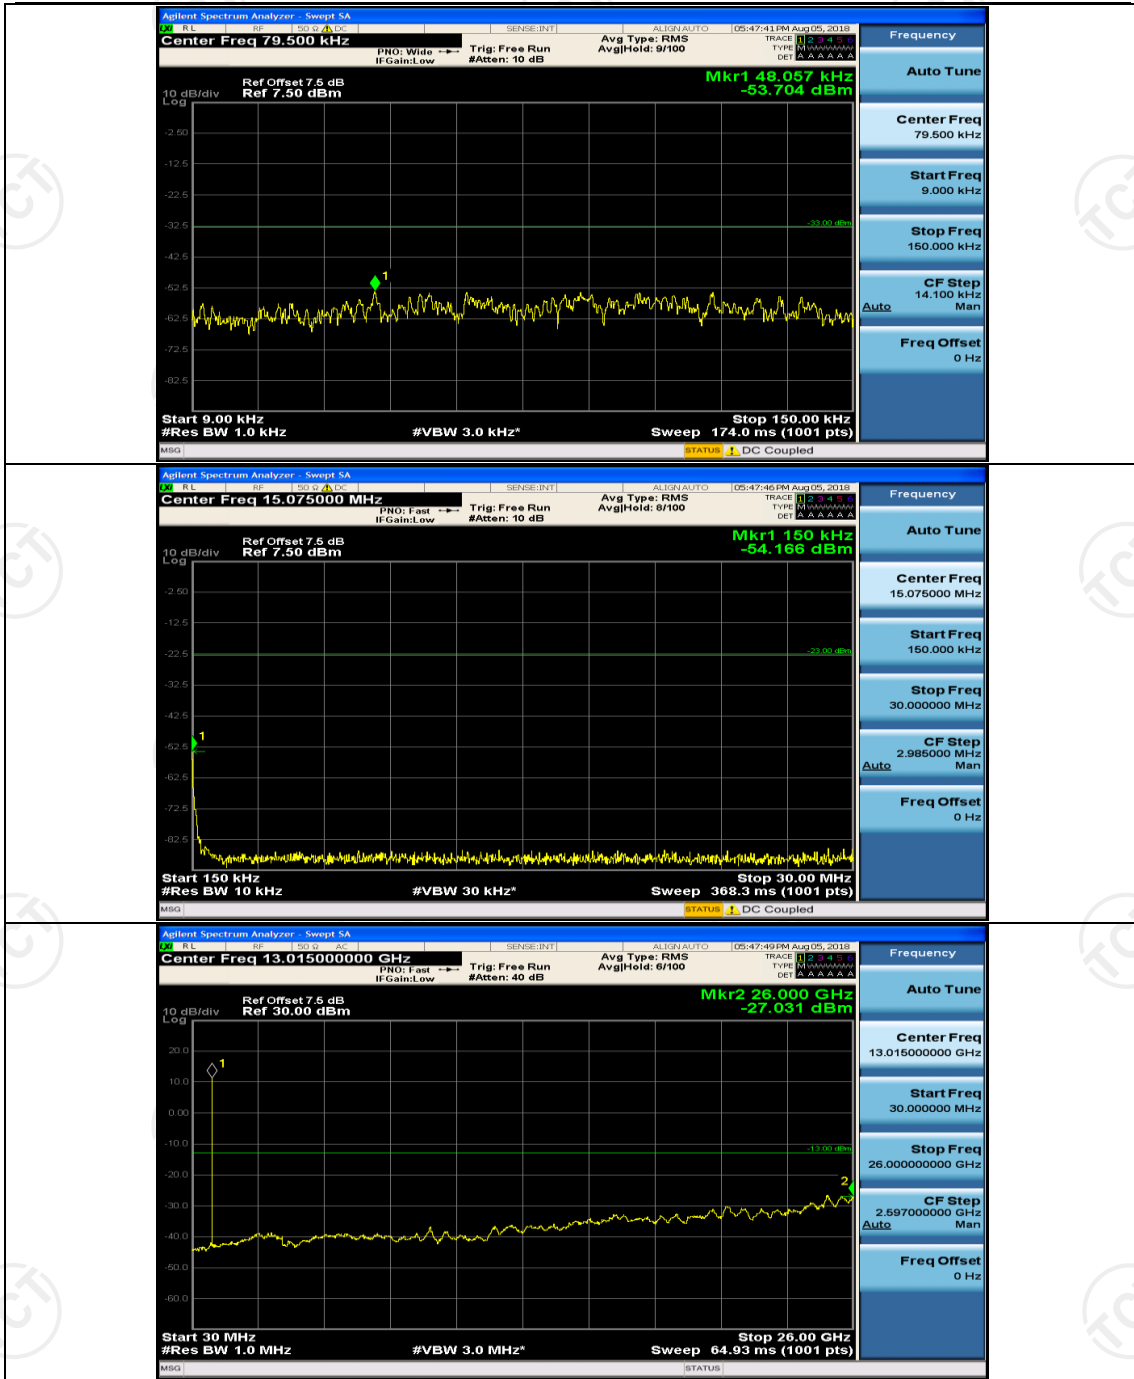

Channel Bandwidth: 10 MHz_HCH_QPSK_25RB#25

Channel Bandwidth: 10 MHz_HCH_QPSK_50RB#0

Channel Bandwidth: 10 MHz_LCH_16QAM_1RB#0

Channel Bandwidth: 10 MHz_HCH_16QAM_1RB#0

Channel Bandwidth: 10 MHz_HCH_16QAM_1RB#24

Channel Bandwidth: 10 MHz_HCH_16QAM_1RB#49

Appendix E: Conducted Spurious Emission

Test Graphs

Channel Bandwidth: 1.4 MHz

(Channel Bandwidth: 1.4 MHz)_MCH_QPSK_1RB#0

(Channel Bandwidth: 1.4 MHz)_MCH_QPSK_1RB#3

(Channel Bandwidth: 1.4 MHz)_HCH_QPSK_1RB#0

(Channel Bandwidth: 1.4 MHz)_HCH_QPSK_1RB#3

(Channel Bandwidth: 1.4 MHz)_LCH_16QAM_1RB#0

(Channel Bandwidth: 1.4 MHz)_LCH_16QAM_1RB#3

(Channel Bandwidth: 1.4 MHz)_MCH_16QAM_1RB#0