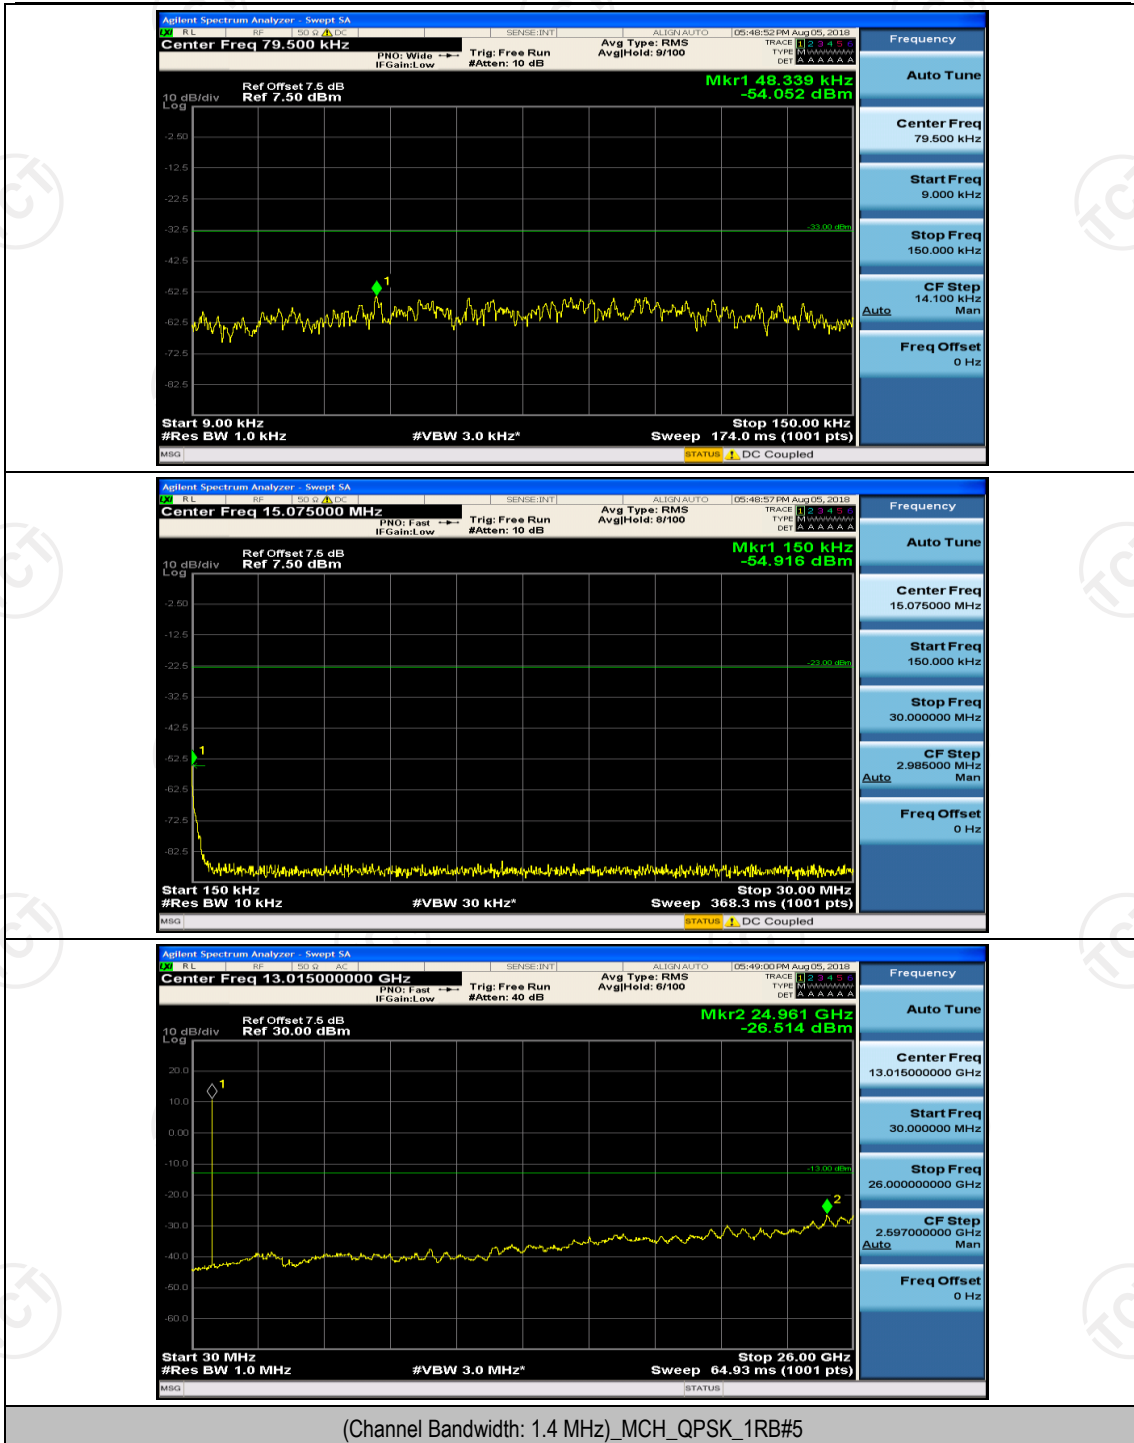

Channel Bandwidth: 10 MHz_HCH_16QAM_1RB#49

Appendix E: Conducted Spurious Emission

Test Graphs

Channel Bandwidth: 1.4 MHz

(Channel Bandwidth: 1.4 MHz)_MCH_QPSK_1RB#0

(Channel Bandwidth: 1.4 MHz)_MCH_QPSK_1RB#3