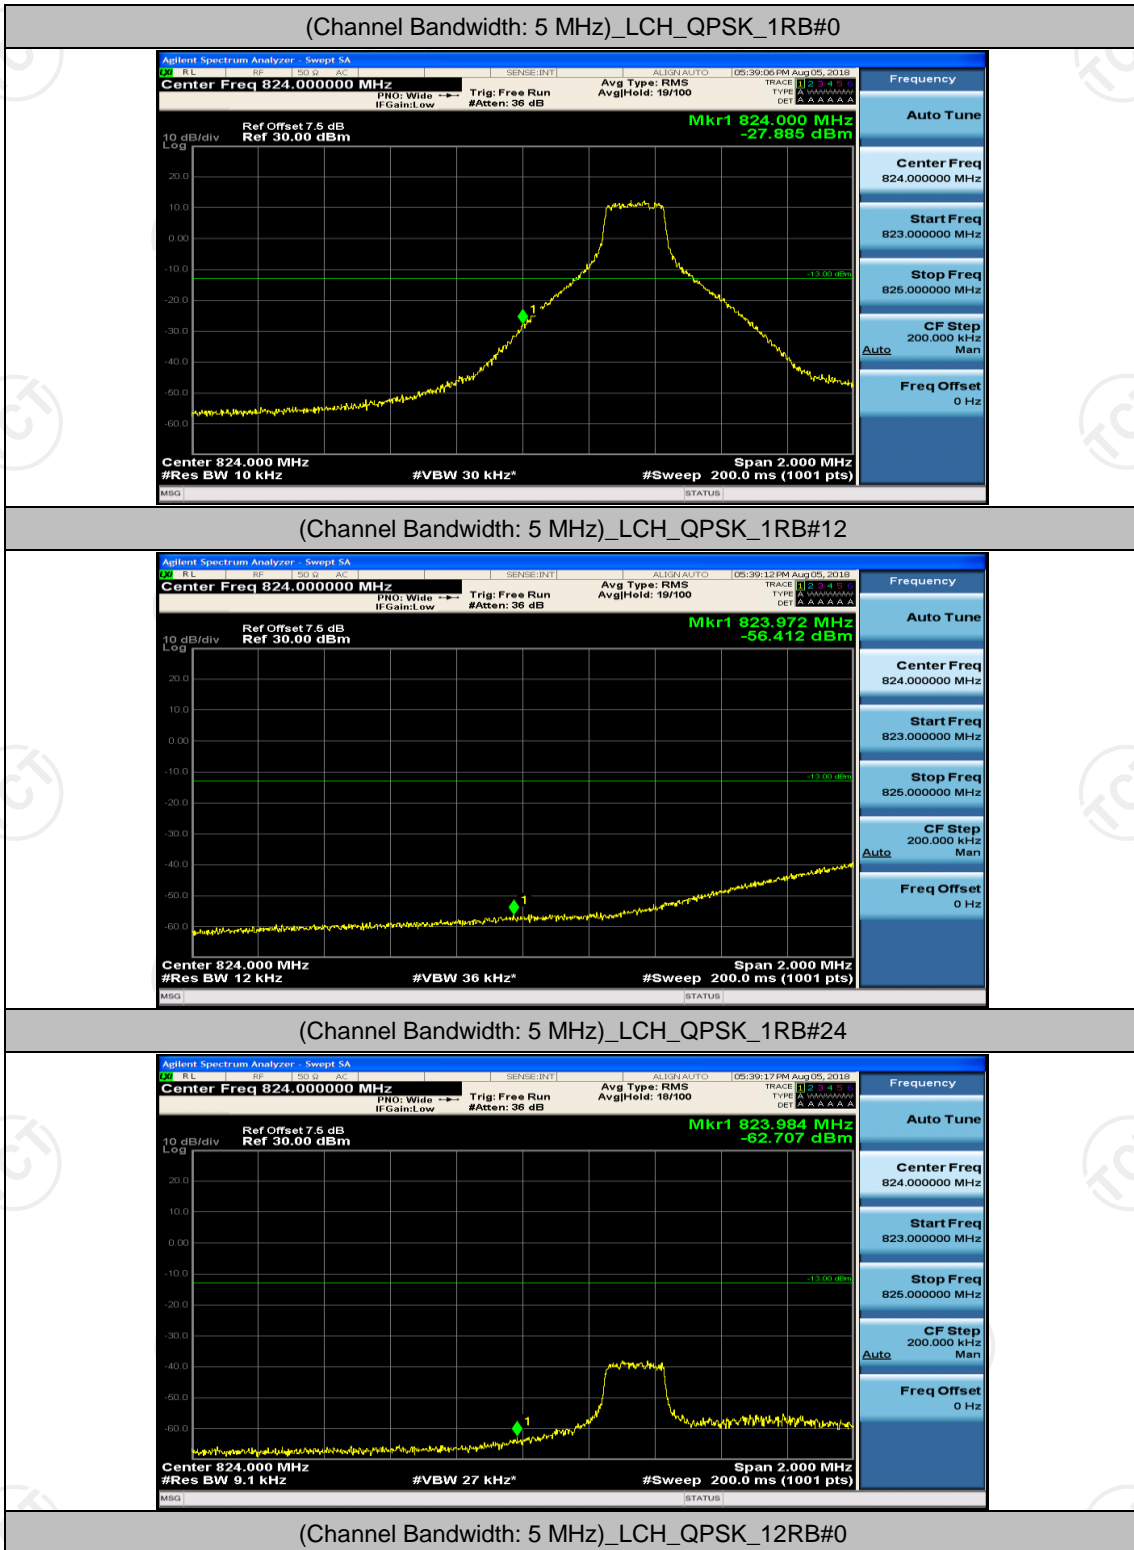

Channel Bandwidth: 5 MHz

(Channel Bandwidth: 5 MHz)_HCH_QPSK_1RB#0

(Channel Bandwidth: 5 MHz)_HCH_QPSK_1RB#12

(Channel Bandwidth: 5 MHz)_HCH_QPSK_1RB#24

(Channel Bandwidth: 5 MHz)_HCH_QPSK_25RB#0

(Channel Bandwidth: 5 MHz)_LCH_16QAM_1RB#0

(Channel Bandwidth: 5 MHz)_LCH_16QAM_1RB#12

(Channel Bandwidth: 5 MHz)_LCH_16QAM_1RB#24

(Channel Bandwidth: 5 MHz)_LCH_16QAM_12RB#0

(Channel Bandwidth: 5 MHz)_LCH_16QAM_12RB#6

(Channel Bandwidth: 5 MHz)_LCH_16QAM_12RB#13