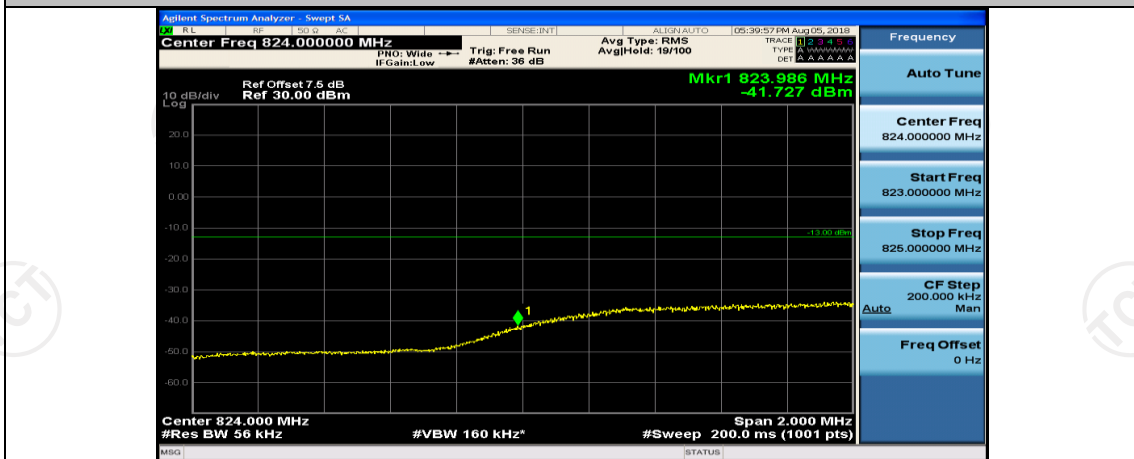

Channel Bandwidth: 5 MHz

(Channel Bandwidth: 5 MHz)_HCH_QPSK_1RB#0

(Channel Bandwidth: 5 MHz)_HCH_QPSK_1RB#12

(Channel Bandwidth: 5 MHz)_HCH_QPSK_1RB#24

(Channel Bandwidth: 5 MHz)_HCH_QPSK_25RB#0

(Channel Bandwidth: 5 MHz)_LCH_16QAM_1RB#0

(Channel Bandwidth: 5 MHz)_LCH_16QAM_1RB#12

(Channel Bandwidth: 5 MHz)_LCH_16QAM_1RB#24

(Channel Bandwidth: 5 MHz)_LCH_16QAM_12RB#0

(Channel Bandwidth: 5 MHz)_LCH_16QAM_12RB#6

(Channel Bandwidth: 5 MHz)_LCH_16QAM_12RB#13