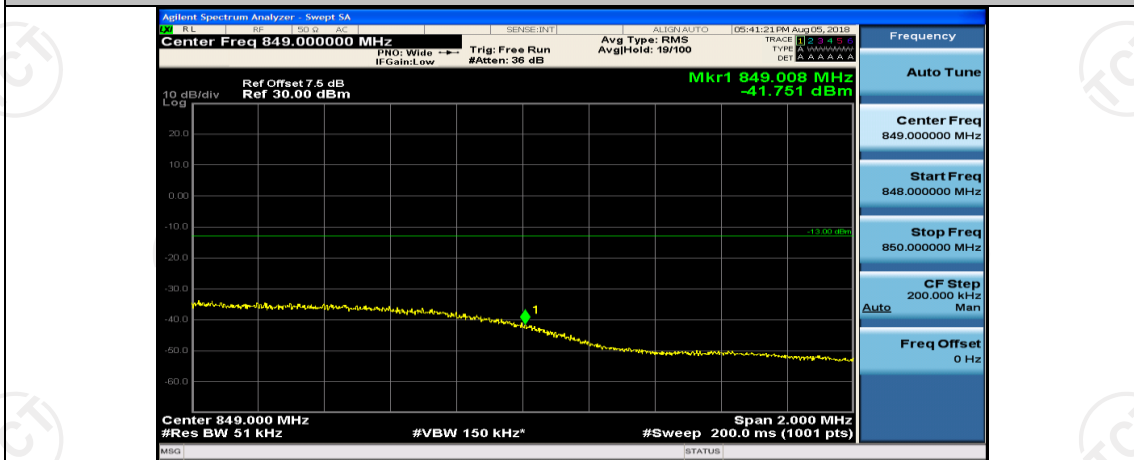

Channel Bandwidth: 5 MHz

(Channel Bandwidth: 5 MHz)_HCH_QPSK_1RB#0

(Channel Bandwidth: 5 MHz)_HCH_QPSK_1RB#12

(Channel Bandwidth: 5 MHz)_HCH_QPSK_1RB#24

(Channel Bandwidth: 5 MHz)_HCH_QPSK_25RB#0

(Channel Bandwidth: 5 MHz)_LCH_16QAM_1RB#0

(Channel Bandwidth: 5 MHz)_LCH_16QAM_1RB#12

(Channel Bandwidth: 5 MHz)_LCH_16QAM_1RB#24

(Channel Bandwidth: 5 MHz)_LCH_16QAM_12RB#0

(Channel Bandwidth: 5 MHz)_LCH_16QAM_12RB#6

(Channel Bandwidth: 5 MHz)_LCH_16QAM_12RB#13