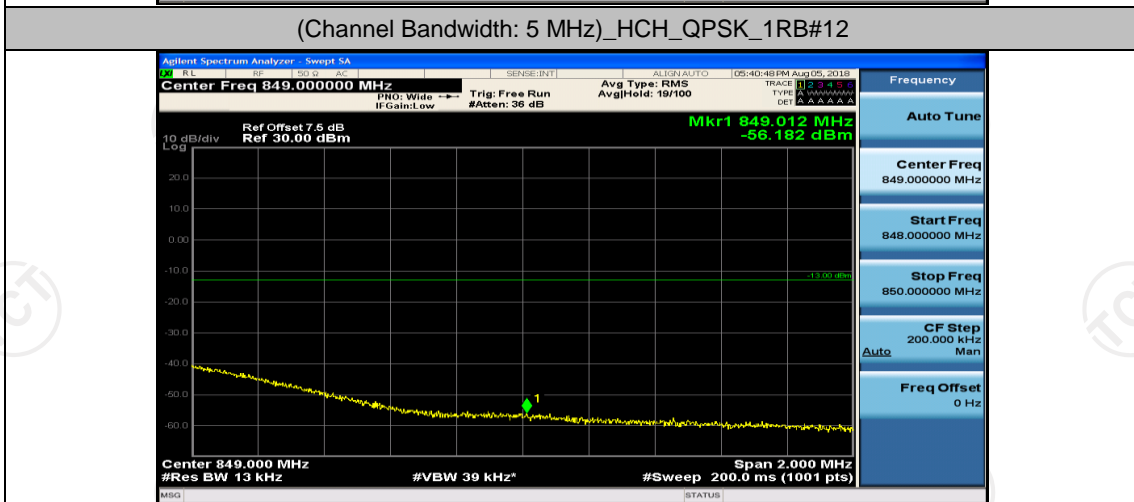

Channel Bandwidth: 5 MHz

(Channel Bandwidth: 5 MHz)_HCH_QPSK_1RB#0

(Channel Bandwidth: 5 MHz)_HCH_QPSK_1RB#12

(Channel Bandwidth: 5 MHz)_HCH_QPSK_1RB#24

(Channel Bandwidth: 5 MHz)_HCH_QPSK_25RB#0

(Channel Bandwidth: 5 MHz)_LCH_16QAM_1RB#0

(Channel Bandwidth: 5 MHz)_LCH_16QAM_1RB#12

(Channel Bandwidth: 5 MHz)_LCH_16QAM_1RB#24

(Channel Bandwidth: 5 MHz)_LCH_16QAM_12RB#0

(Channel Bandwidth: 5 MHz)_LCH_16QAM_12RB#6

(Channel Bandwidth: 5 MHz)_LCH_16QAM_12RB#13