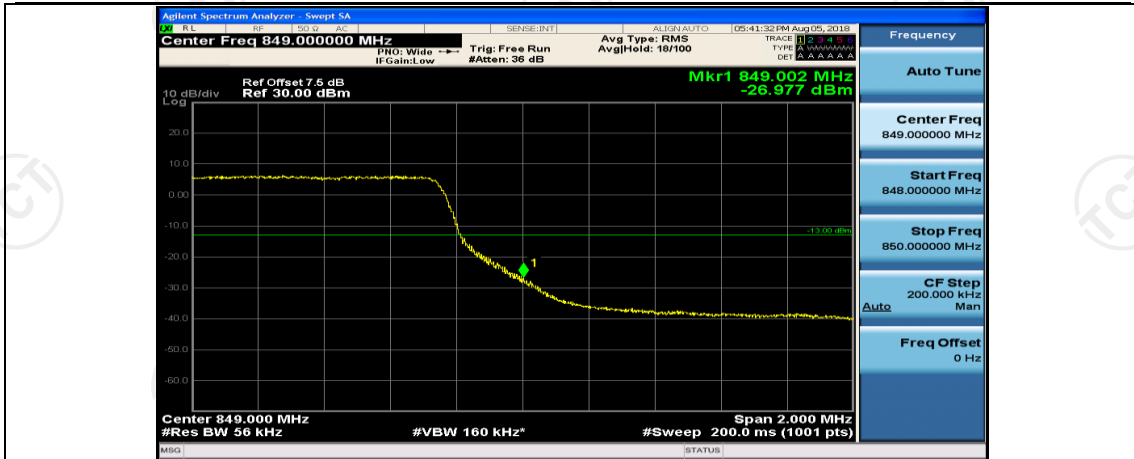

Channel Bandwidth: 5 MHz

(Channel Bandwidth: 5 MHz)_HCH_QPSK_1RB#0

(Channel Bandwidth: 5 MHz)_HCH_QPSK_1RB#12

(Channel Bandwidth: 5 MHz)_HCH_QPSK_1RB#24

(Channel Bandwidth: 5 MHz)_HCH_QPSK_25RB#0

(Channel Bandwidth: 5 MHz)_LCH_16QAM_1RB#0

(Channel Bandwidth: 5 MHz)_LCH_16QAM_1RB#12

(Channel Bandwidth: 5 MHz)_LCH_16QAM_1RB#24

(Channel Bandwidth: 5 MHz)_LCH_16QAM_12RB#0

(Channel Bandwidth: 5 MHz)_LCH_16QAM_12RB#6

(Channel Bandwidth: 5 MHz)_LCH_16QAM_12RB#13