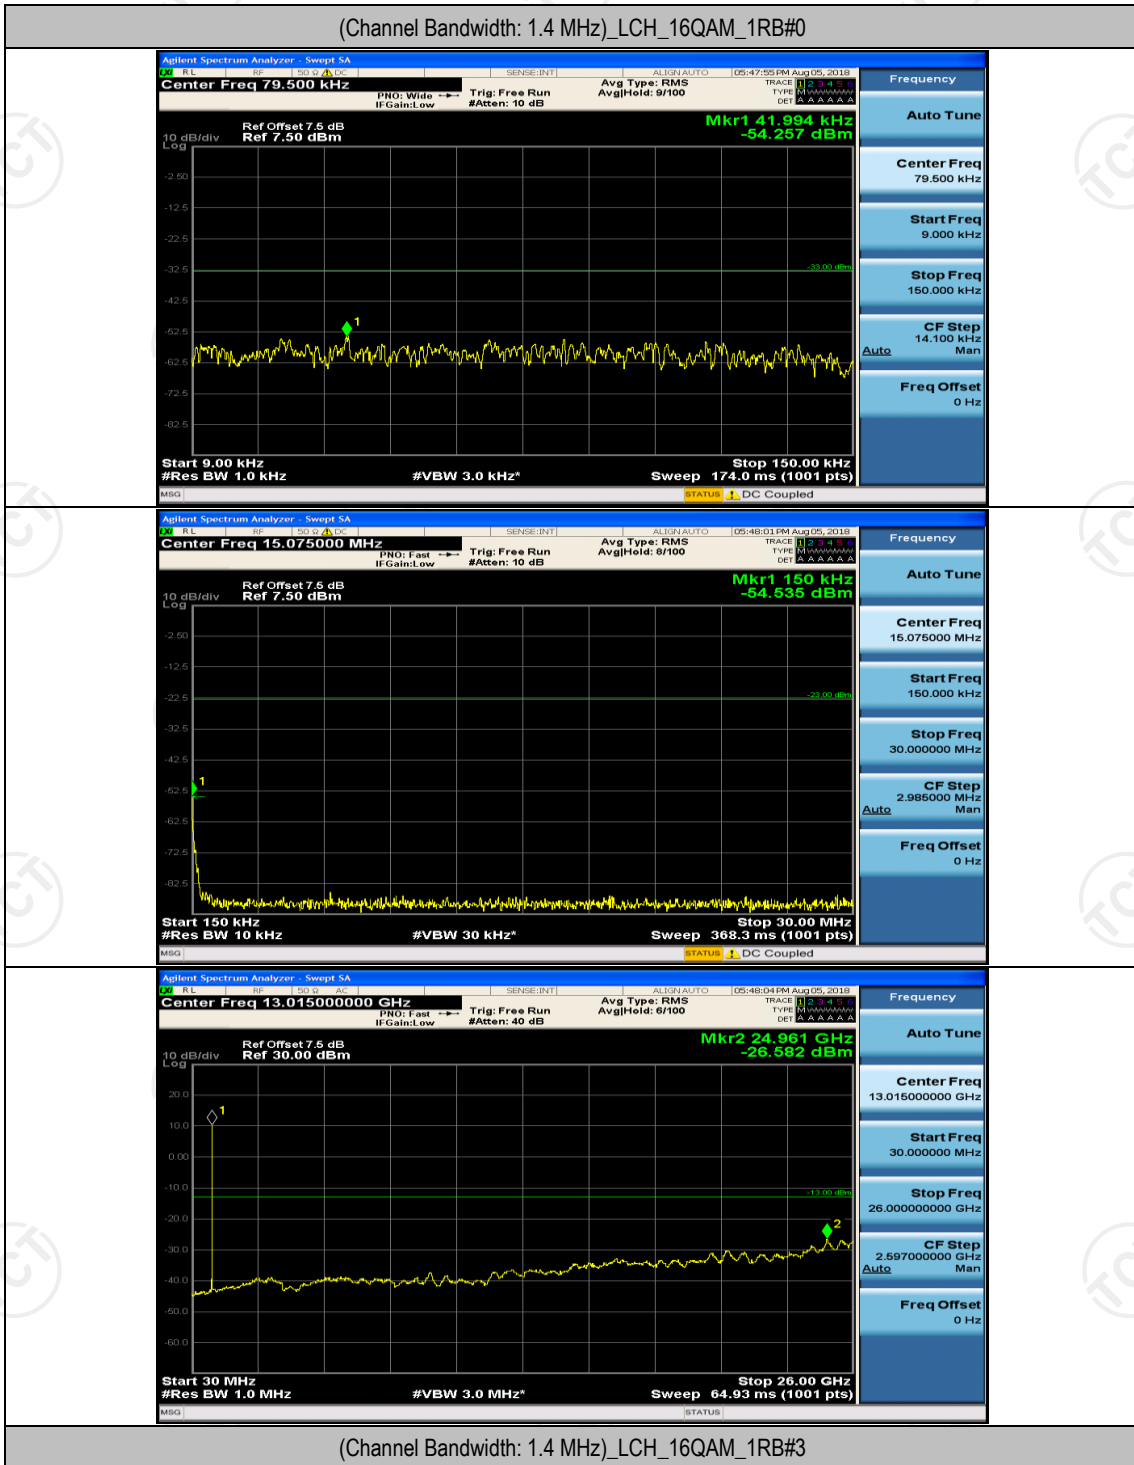

Channel Bandwidth: 10 MHz_HCH_16QAM_1RB#49

Appendix E: Conducted Spurious Emission

Test Graphs

Channel Bandwidth: 1.4 MHz

(Channel Bandwidth: 1.4 MHz)_MCH_QPSK_1RB#0

(Channel Bandwidth: 1.4 MHz)_MCH_QPSK_1RB#3

(Channel Bandwidth: 1.4 MHz)_HCH_QPSK_1RB#0

(Channel Bandwidth: 1.4 MHz)_HCH_QPSK_1RB#3

(Channel Bandwidth: 1.4 MHz)_LCH_16QAM_1RB#0

(Channel Bandwidth: 1.4 MHz)_LCH_16QAM_1RB#3

(Channel Bandwidth: 1.4 MHz)_MCH_16QAM_1RB#0

(Channel Bandwidth: 1.4 MHz)_MCH_16QAM_1RB#3

(Channel Bandwidth: 1.4 MHz)_HCH_16QAM_1RB#0

(Channel Bandwidth: 1.4 MHz)_HCH_16QAM_1RB#3