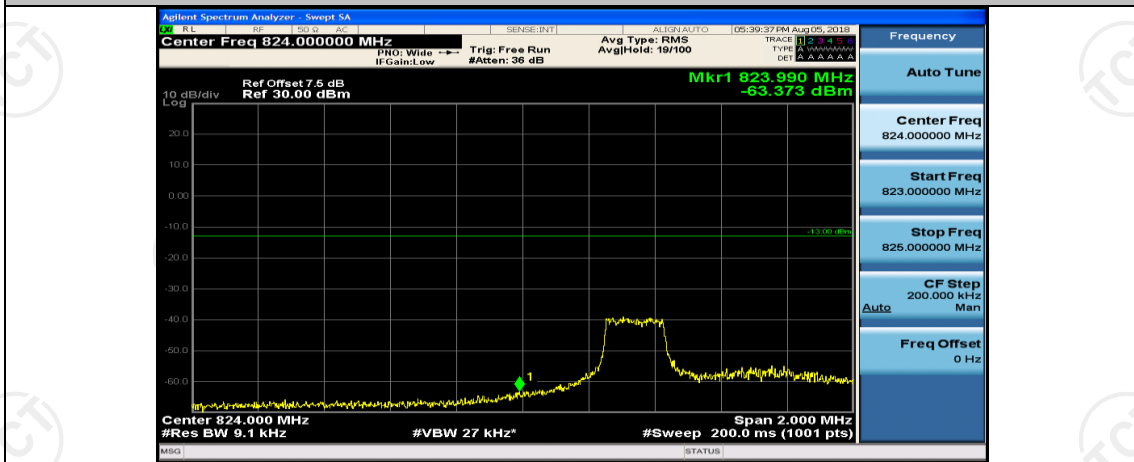

Channel Bandwidth: 5 MHz

(Channel Bandwidth: 5 MHz)_HCH_QPSK_1RB#0

(Channel Bandwidth: 5 MHz)_HCH_QPSK_1RB#12

(Channel Bandwidth: 5 MHz)_HCH_QPSK_1RB#24

(Channel Bandwidth: 5 MHz)_HCH_QPSK_25RB#0

(Channel Bandwidth: 5 MHz)_LCH_16QAM_1RB#0

(Channel Bandwidth: 5 MHz)_LCH_16QAM_1RB#12

(Channel Bandwidth: 5 MHz)_LCH_16QAM_1RB#24

(Channel Bandwidth: 5 MHz)_LCH_16QAM_12RB#0

(Channel Bandwidth: 5 MHz)_LCH_16QAM_12RB#6

(Channel Bandwidth: 5 MHz)_LCH_16QAM_12RB#13