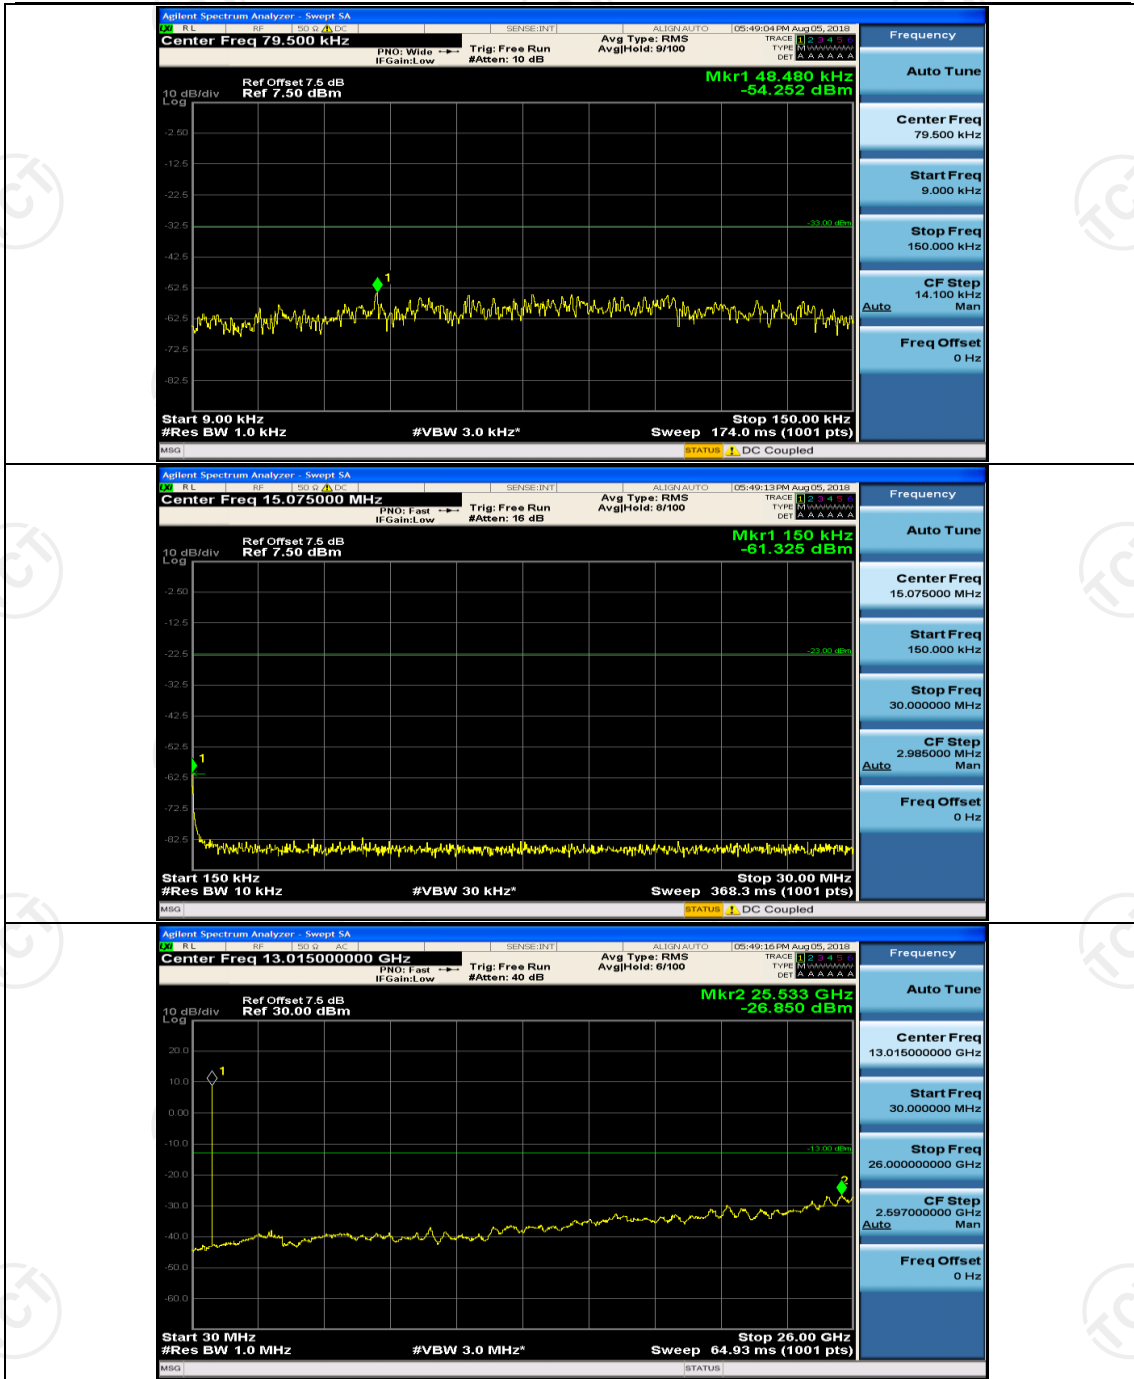

Channel Bandwidth: 10 MHz_HCH_16QAM_1RB#49

Appendix E: Conducted Spurious Emission

Test Graphs

Channel Bandwidth: 1.4 MHz

(Channel Bandwidth: 1.4 MHz)_MCH_QPSK_1RB#0

(Channel Bandwidth: 1.4 MHz)_MCH_QPSK_1RB#3

(Channel Bandwidth: 1.4 MHz)_HCH_QPSK_1RB#0

(Channel Bandwidth: 1.4 MHz)_HCH_QPSK_1RB#3

(Channel Bandwidth: 1.4 MHz)_LCH_16QAM_1RB#0

(Channel Bandwidth: 1.4 MHz)_LCH_16QAM_1RB#3

(Channel Bandwidth: 1.4 MHz)_MCH_16QAM_1RB#0