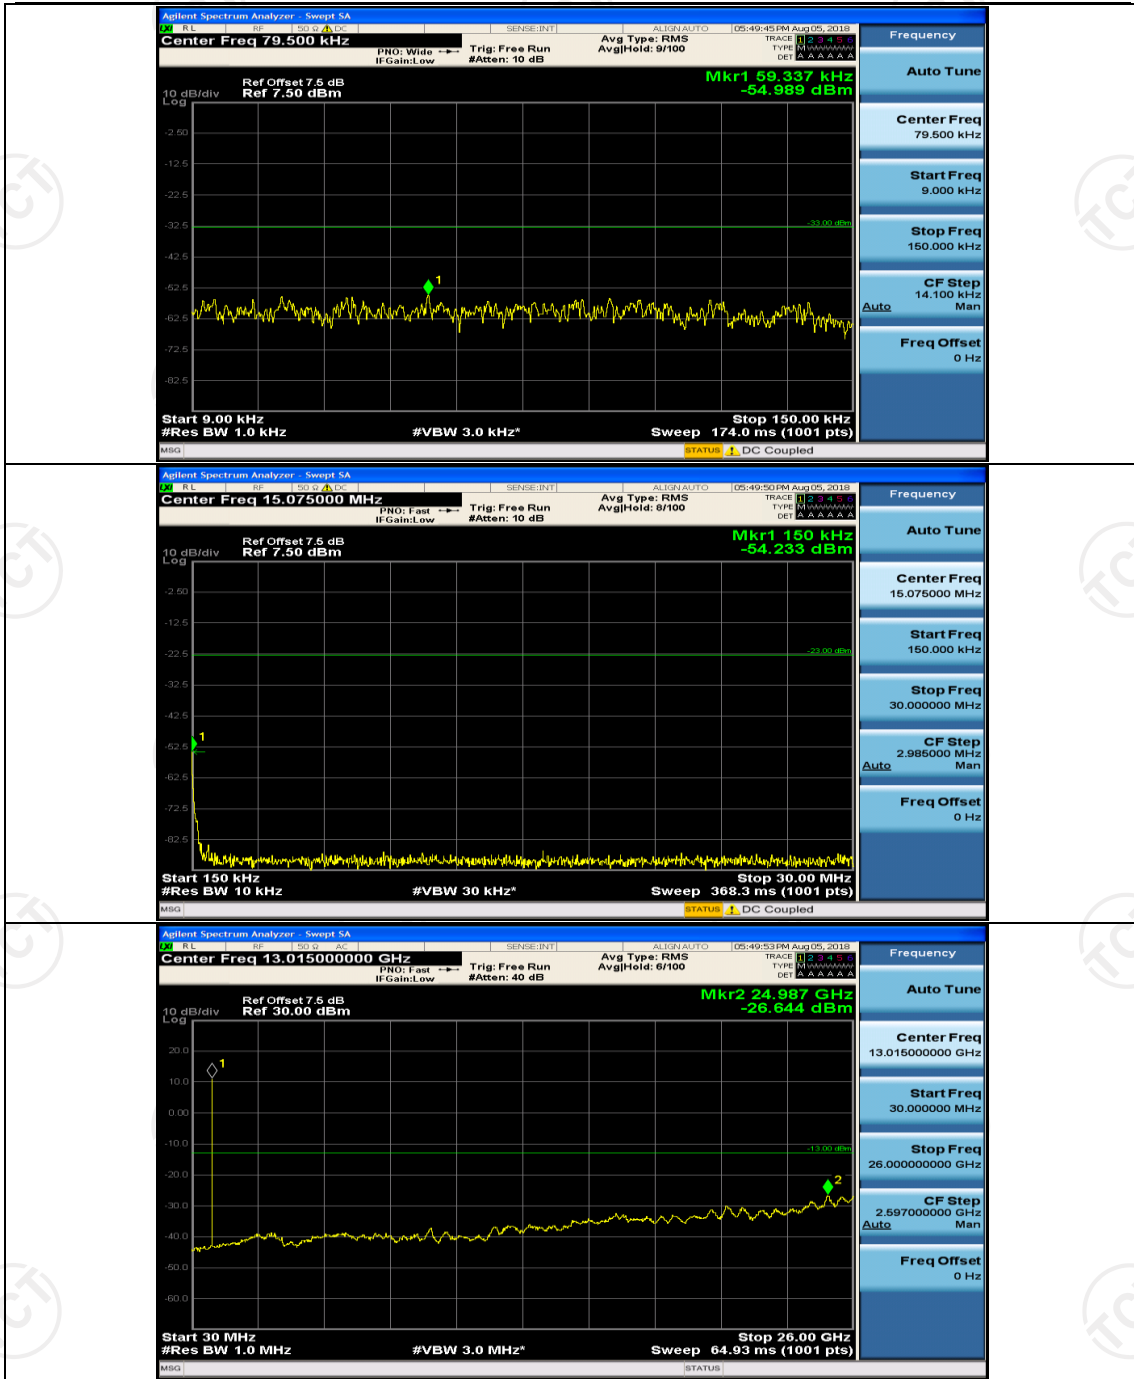

Channel Bandwidth: 10 MHz_HCH_16QAM_1RB#49

Appendix E: Conducted Spurious Emission

Test Graphs

Channel Bandwidth: 1.4 MHz

(Channel Bandwidth: 1.4 MHz)_MCH_QPSK_1RB#0

(Channel Bandwidth: 1.4 MHz)_MCH_QPSK_1RB#3

(Channel Bandwidth: 1.4 MHz)_HCH_QPSK_1RB#0

(Channel Bandwidth: 1.4 MHz)_HCH_QPSK_1RB#3

(Channel Bandwidth: 1.4 MHz)_LCH_16QAM_1RB#0

(Channel Bandwidth: 1.4 MHz)_LCH_16QAM_1RB#3

(Channel Bandwidth: 1.4 MHz)_MCH_16QAM_1RB#0

(Channel Bandwidth: 1.4 MHz)_MCH_16QAM_1RB#3

(Channel Bandwidth: 1.4 MHz)_HCH_16QAM_1RB#0

(Channel Bandwidth: 1.4 MHz)_HCH_16QAM_1RB#3