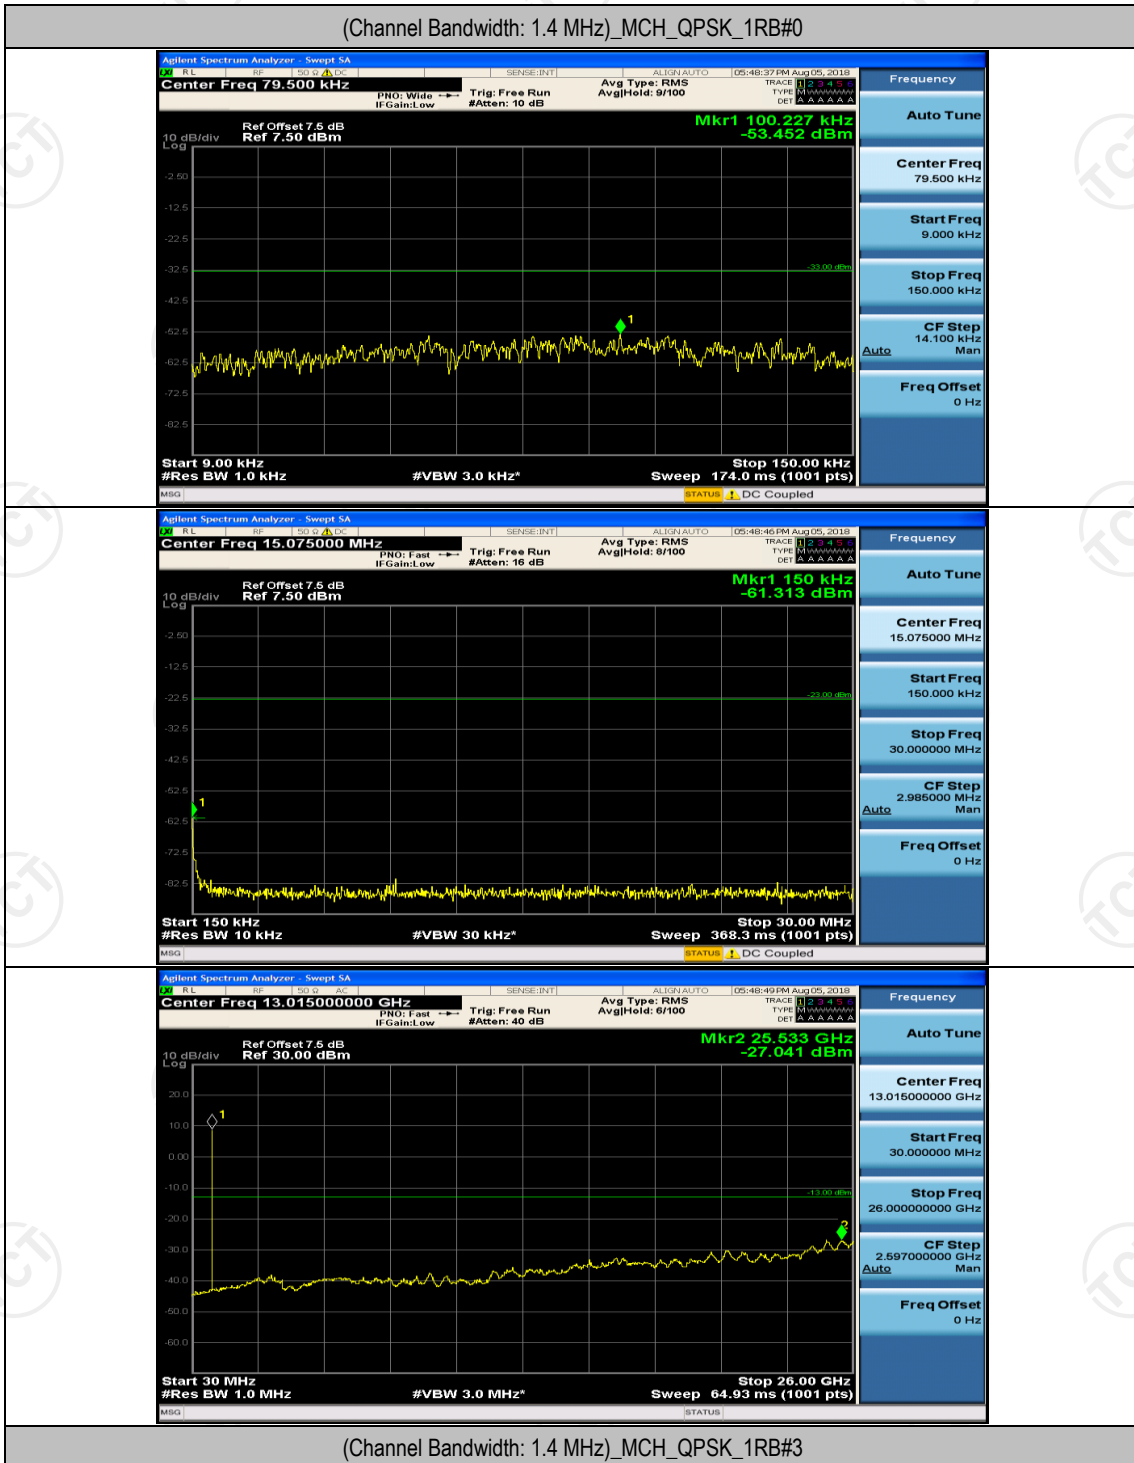

Channel Bandwidth: 10 MHz_HCH_16QAM_1RB#49

Appendix E: Conducted Spurious Emission

Test Graphs

Channel Bandwidth: 1.4 MHz

(Channel Bandwidth: 1.4 MHz)_MCH_QPSK_1RB#0

(Channel Bandwidth: 1.4 MHz)_MCH_QPSK_1RB#3