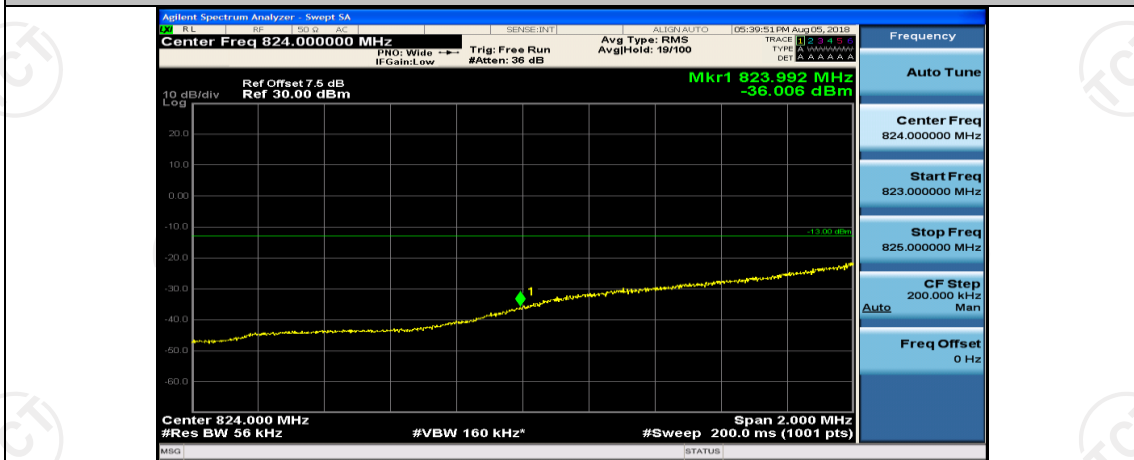

Channel Bandwidth: 5 MHz

(Channel Bandwidth: 5 MHz)_HCH_QPSK_1RB#0

(Channel Bandwidth: 5 MHz)_HCH_QPSK_1RB#12

(Channel Bandwidth: 5 MHz)_HCH_QPSK_1RB#24

(Channel Bandwidth: 5 MHz)_HCH_QPSK_25RB#0

(Channel Bandwidth: 5 MHz)_LCH_16QAM_1RB#0

(Channel Bandwidth: 5 MHz)_LCH_16QAM_1RB#12

(Channel Bandwidth: 5 MHz)_LCH_16QAM_1RB#24

(Channel Bandwidth: 5 MHz)_LCH_16QAM_12RB#0

(Channel Bandwidth: 5 MHz)_LCH_16QAM_12RB#6

(Channel Bandwidth: 5 MHz)_LCH_16QAM_12RB#13