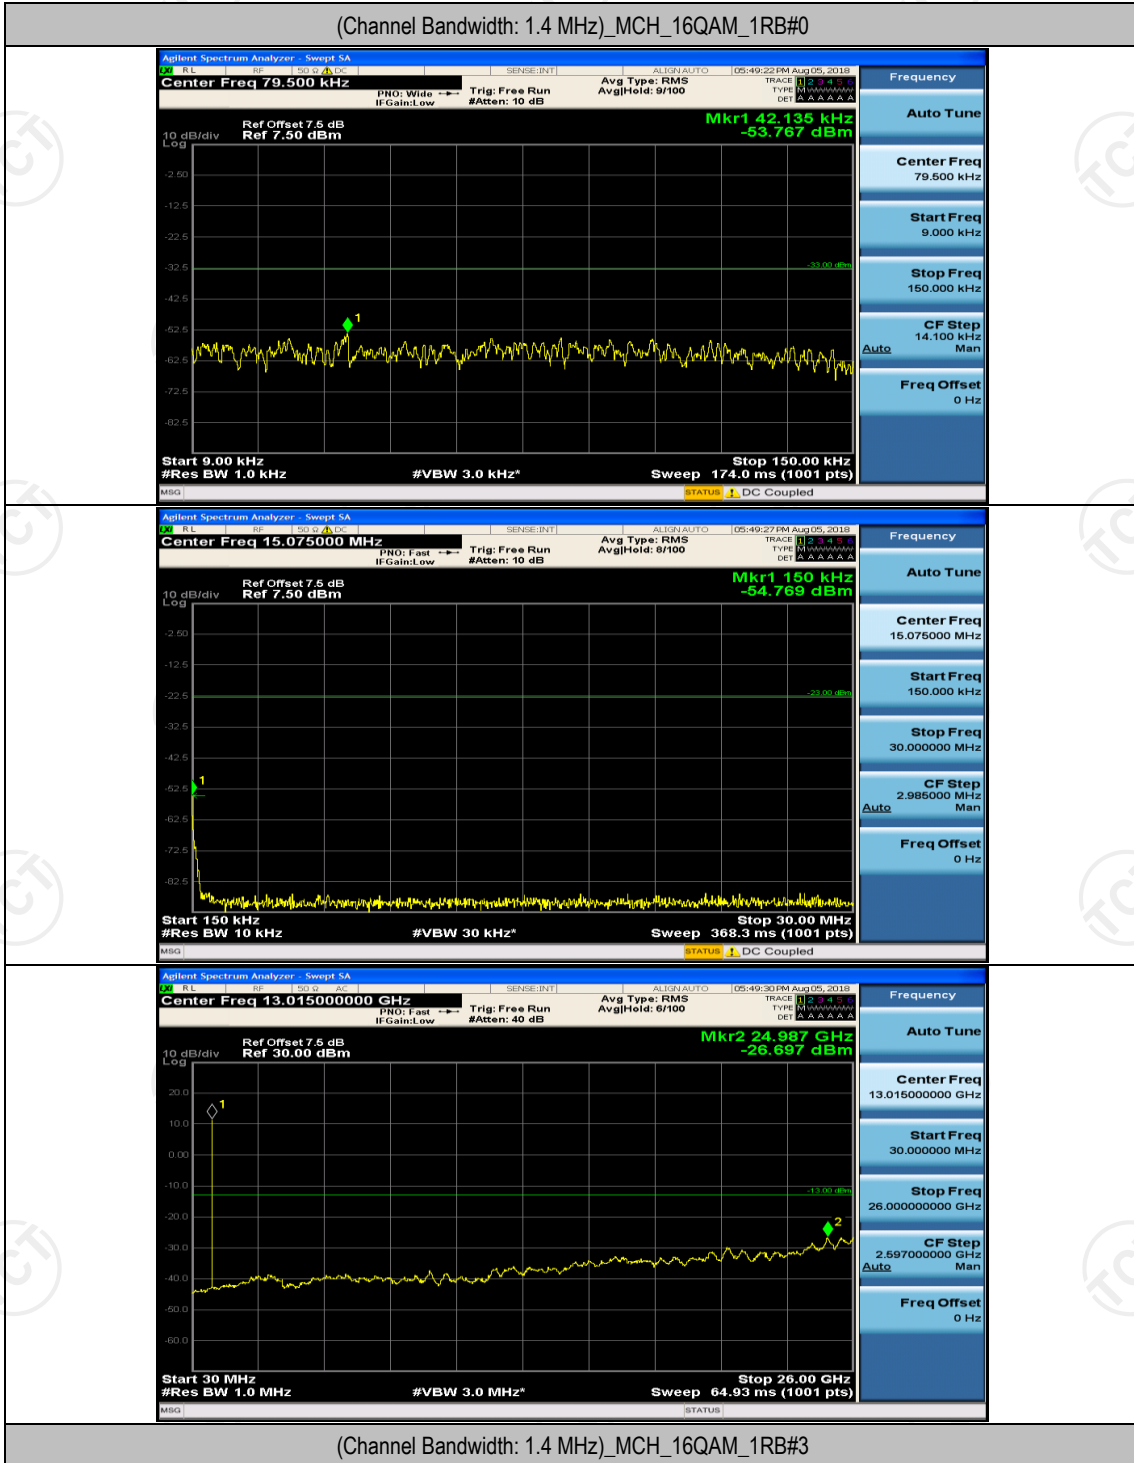

Channel Bandwidth: 10 MHz_HCH_16QAM_1RB#49

Appendix E: Conducted Spurious Emission

Test Graphs

Channel Bandwidth: 1.4 MHz

(Channel Bandwidth: 1.4 MHz)_MCH_QPSK_1RB#0

(Channel Bandwidth: 1.4 MHz)_MCH_QPSK_1RB#3

(Channel Bandwidth: 1.4 MHz)_HCH_QPSK_1RB#0

(Channel Bandwidth: 1.4 MHz)_HCH_QPSK_1RB#3

(Channel Bandwidth: 1.4 MHz)_LCH_16QAM_1RB#0

(Channel Bandwidth: 1.4 MHz)_LCH_16QAM_1RB#3

(Channel Bandwidth: 1.4 MHz)_MCH_16QAM_1RB#0

(Channel Bandwidth: 1.4 MHz)_MCH_16QAM_1RB#3

(Channel Bandwidth: 1.4 MHz)_HCH_16QAM_1RB#0

(Channel Bandwidth: 1.4 MHz)_HCH_16QAM_1RB#3