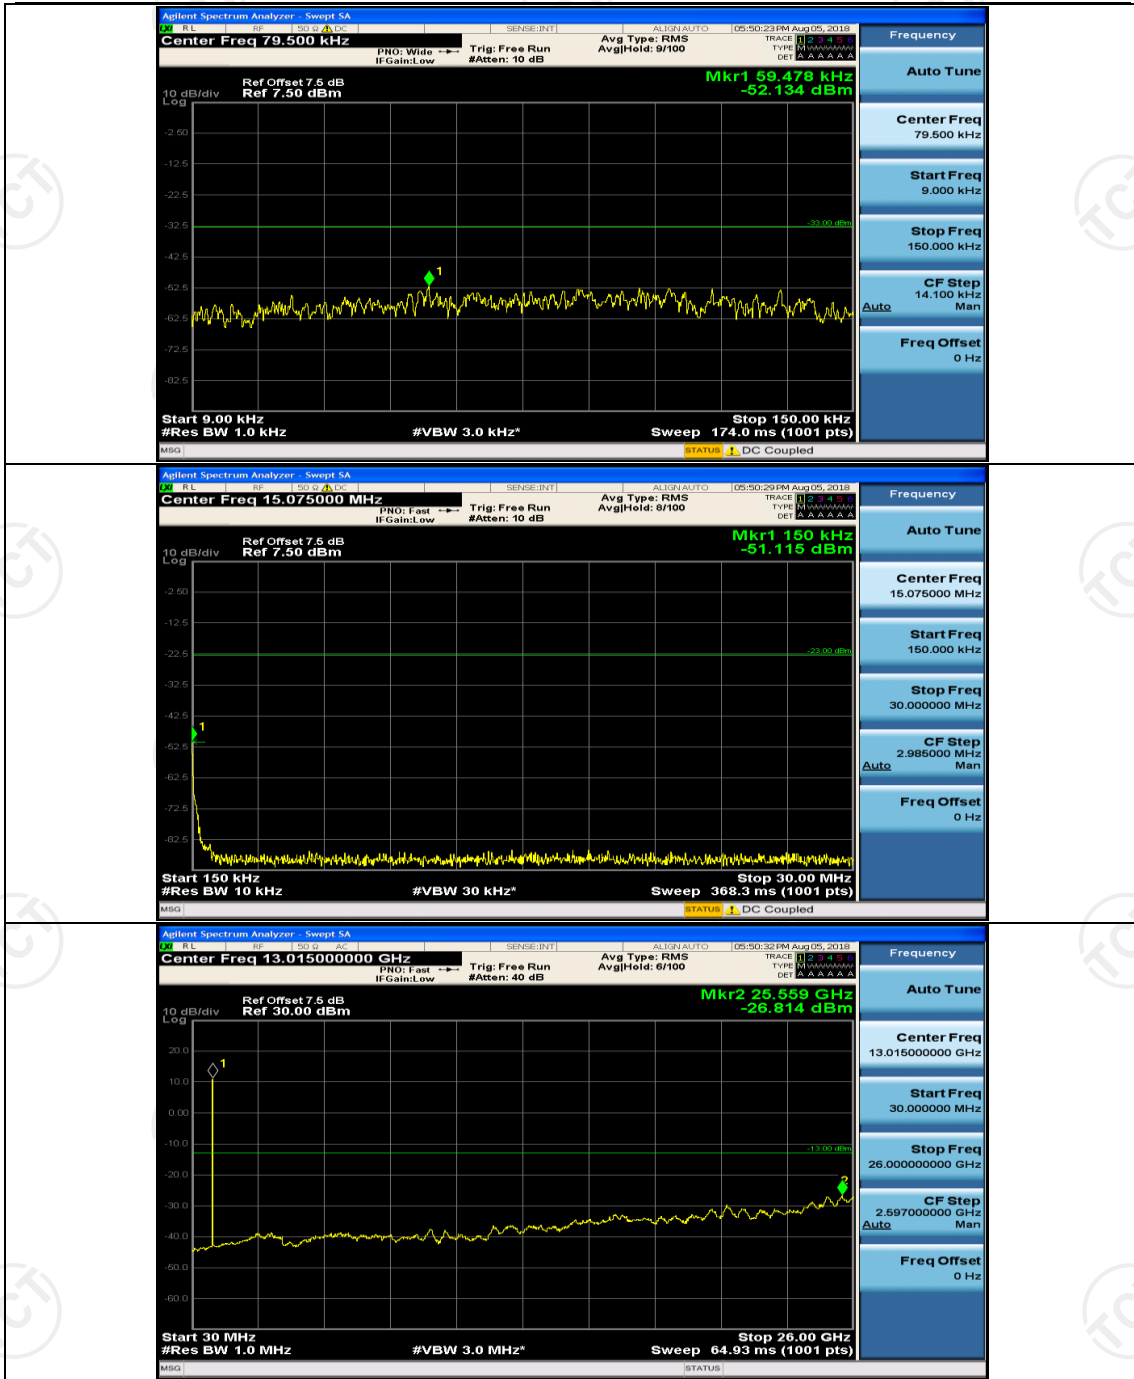

Channel Bandwidth: 10 MHz_HCH_16QAM_1RB#49

Appendix E: Conducted Spurious Emission

Test Graphs

Channel Bandwidth: 1.4 MHz

(Channel Bandwidth: 1.4 MHz)_MCH_QPSK_1RB#0

(Channel Bandwidth: 1.4 MHz)_MCH_QPSK_1RB#3

(Channel Bandwidth: 1.4 MHz)_HCH_QPSK_1RB#0

(Channel Bandwidth: 1.4 MHz)_HCH_QPSK_1RB#3

(Channel Bandwidth: 1.4 MHz)_LCH_16QAM_1RB#0

(Channel Bandwidth: 1.4 MHz)_LCH_16QAM_1RB#3

(Channel Bandwidth: 1.4 MHz)_MCH_16QAM_1RB#0