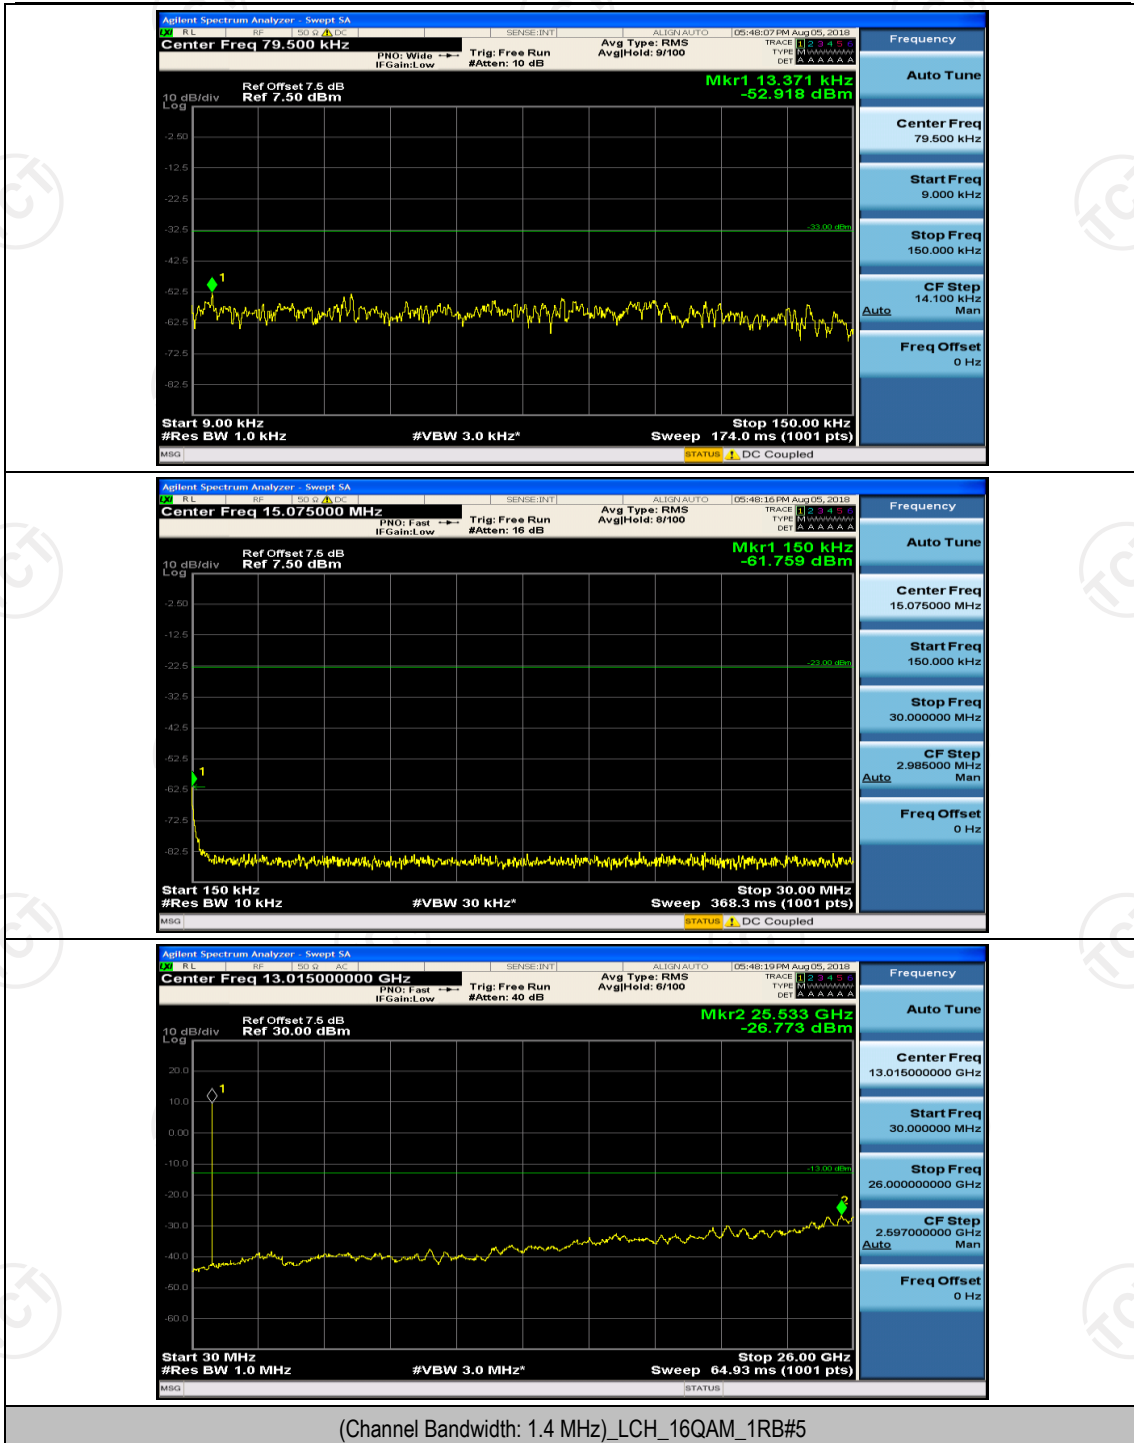

(Channel Bandwidth: 1.4 MHz)_HCH_QPSK_1RB#0

(Channel Bandwidth: 1.4 MHz)_HCH_QPSK_1RB#3

(Channel Bandwidth: 1.4 MHz)_LCH_16QAM_1RB#0

(Channel Bandwidth: 1.4 MHz)_LCH_16QAM_1RB#3

(Channel Bandwidth: 1.4 MHz)_MCH_16QAM_1RB#0