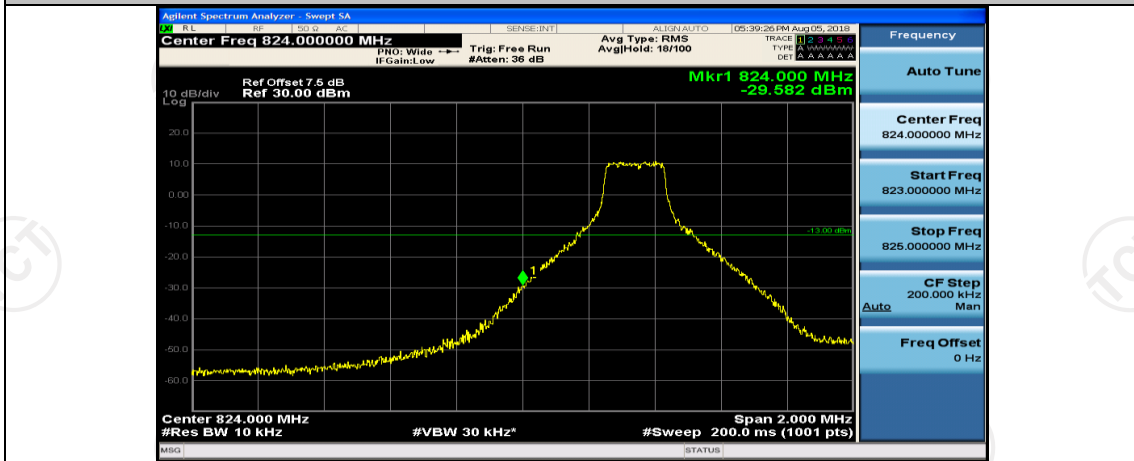

Channel Bandwidth: 5 MHz

(Channel Bandwidth: 5 MHz)_HCH_QPSK_1RB#0

(Channel Bandwidth: 5 MHz)_HCH_QPSK_1RB#12

(Channel Bandwidth: 5 MHz)_HCH_QPSK_1RB#24

(Channel Bandwidth: 5 MHz)_HCH_QPSK_25RB#0

(Channel Bandwidth: 5 MHz)_LCH_16QAM_1RB#0

(Channel Bandwidth: 5 MHz)_LCH_16QAM_1RB#12

(Channel Bandwidth: 5 MHz)_LCH_16QAM_1RB#24

(Channel Bandwidth: 5 MHz)_LCH_16QAM_12RB#0

(Channel Bandwidth: 5 MHz)_LCH_16QAM_12RB#6

(Channel Bandwidth: 5 MHz)_LCH_16QAM_12RB#13