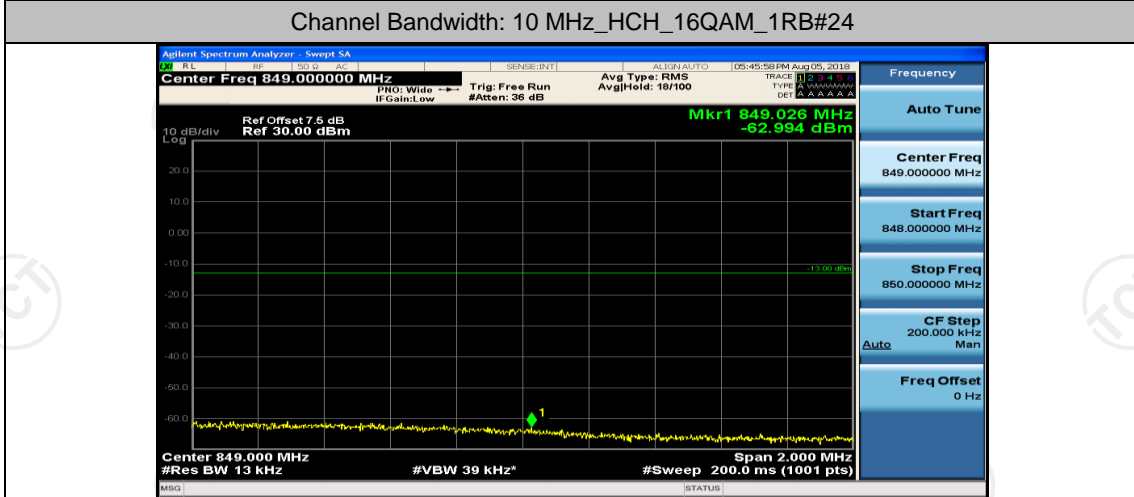

Channel Bandwidth: 10 MHz_HCH_QPSK_25RB#25

Channel Bandwidth: 10 MHz_HCH_QPSK_50RB#0

Channel Bandwidth: 10 MHz_LCH_16QAM_1RB#0

Channel Bandwidth: 10 MHz_HCH_16QAM_1RB#0

Channel Bandwidth: 10 MHz_HCH_16QAM_1RB#24