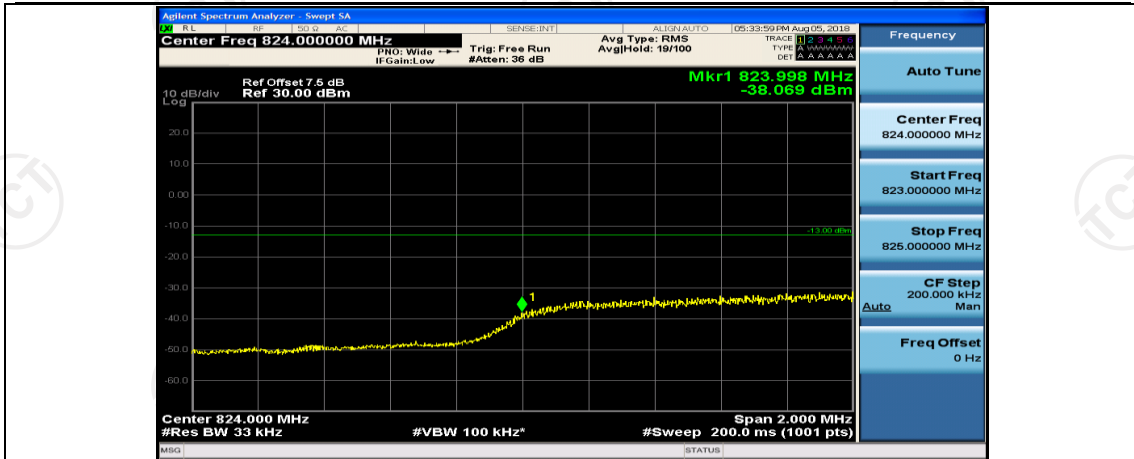

(Channel Bandwidth: 1.4 MHz)_HCH_16QAM_3RB#3

(Channel Bandwidth: 1.4 MHz)_HCH_16QAM_6RB#0

Channel Bandwidth: 3 MHz

(Channel Bandwidth: 3 MHz)_LCH_QPSK_1RB#0

(Channel Bandwidth: 3 MHz)_LCH_QPSK_1RB#7

(Channel Bandwidth: 3 MHz)_LCH_QPSK_1RB#14