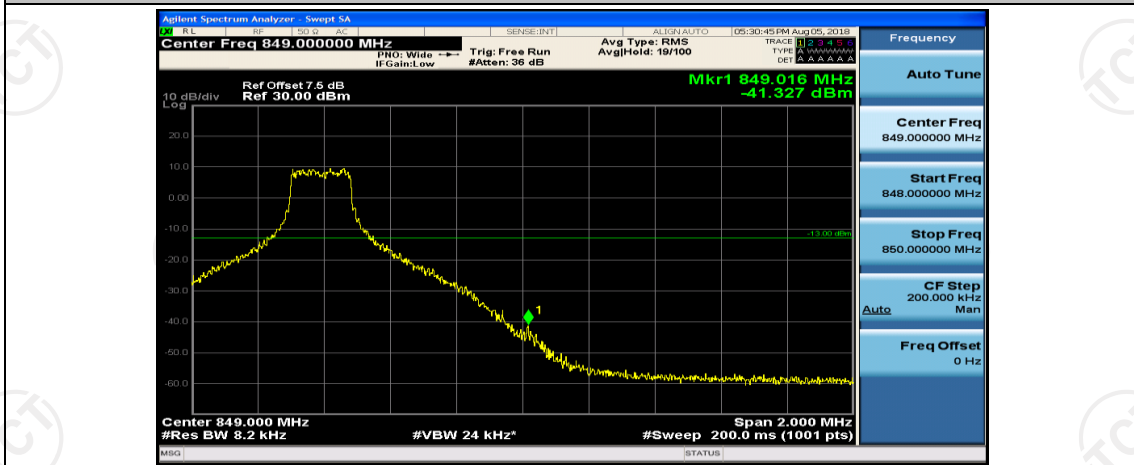

(Channel Bandwidth: 1.4 MHz)_HCH_16QAM_1RB#3