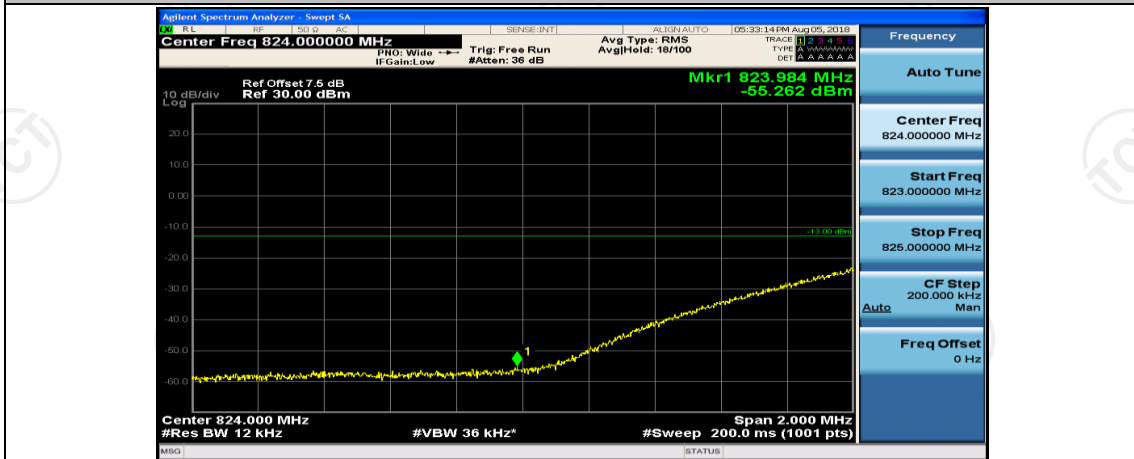

(Channel Bandwidth: 1.4 MHz)_HCH_16QAM_3RB#3

(Channel Bandwidth: 1.4 MHz)_HCH_16QAM_6RB#0

Channel Bandwidth: 3 MHz

(Channel Bandwidth: 3 MHz)_LCH_QPSK_1RB#0

(Channel Bandwidth: 3 MHz)_LCH_QPSK_1RB#7

(Channel Bandwidth: 3 MHz)_LCH_QPSK_1RB#14