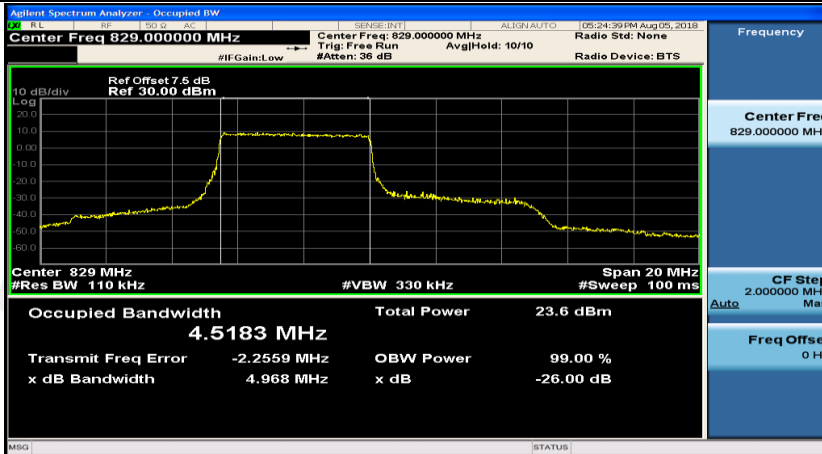

Channel Bandwidth: 10 MHz

Channel Bandwidth: 10 MHz_LCH_QPSK_25RB#0

Channel Bandwidth: 10 MHz_LCH_QPSK_25RB#12

Channel Bandwidth: 10 MHz_LCH_QPSK_25RB#25

Channel Bandwidth: 10 MHz_LCH_QPSK_50RB#0

Channel Bandwidth: 10 MHz_MCH_QPSK_1RB#0