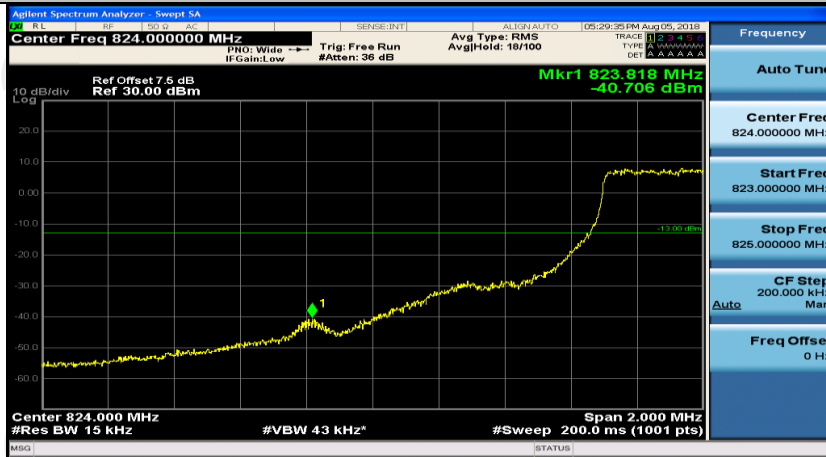

Channel Bandwidth: 1.4 MHz

(Channel Bandwidth: 1.4 MHz)_LCH_QPSK_3RB#0

(Channel Bandwidth: 1.4 MHz)_LCH_QPSK_3RB#2

(Channel Bandwidth: 1.4 MHz)_LCH_QPSK_3RB#3

(Channel Bandwidth: 1.4 MHz)_LCH_QPSK_6RB#0

(Channel Bandwidth: 1.4 MHz)_HCH_QPSK_1RB#0