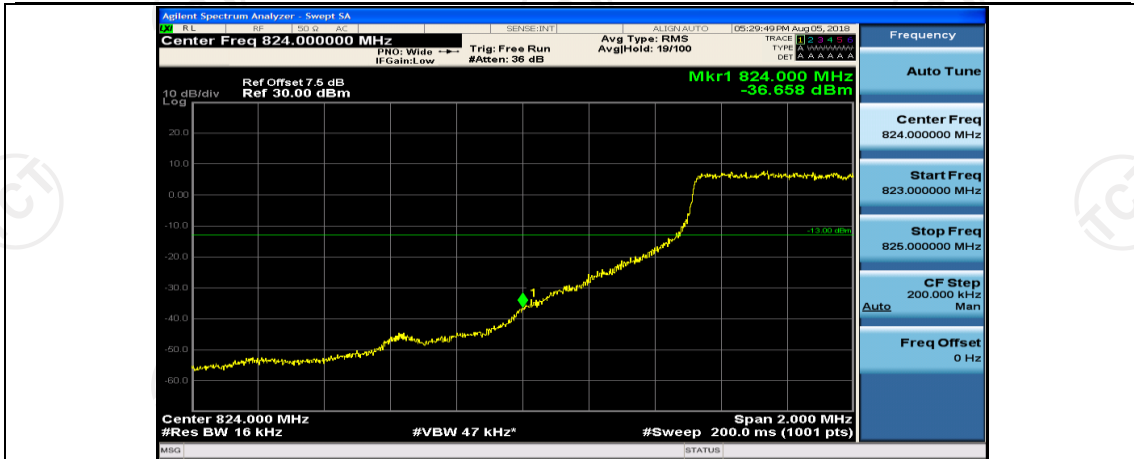

(Channel Bandwidth: 1.4 MHz)_LCH_16QAM_3RB#2