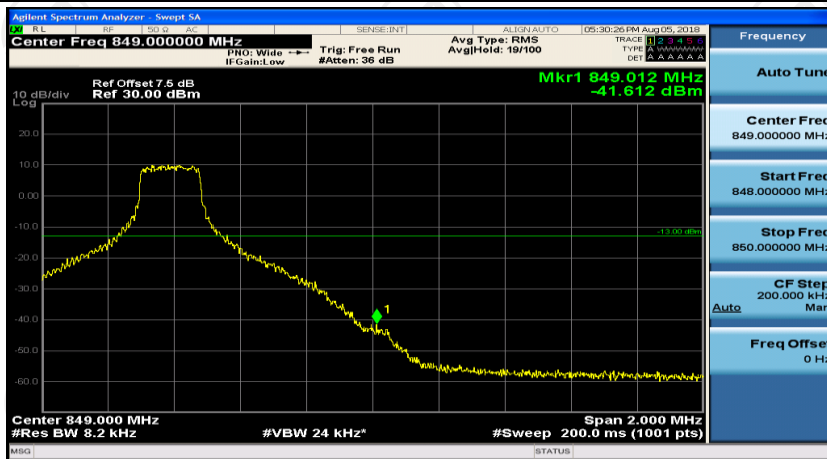

(Channel Bandwidth: 1.4 MHz)_HCH_QPSK_1RB#3