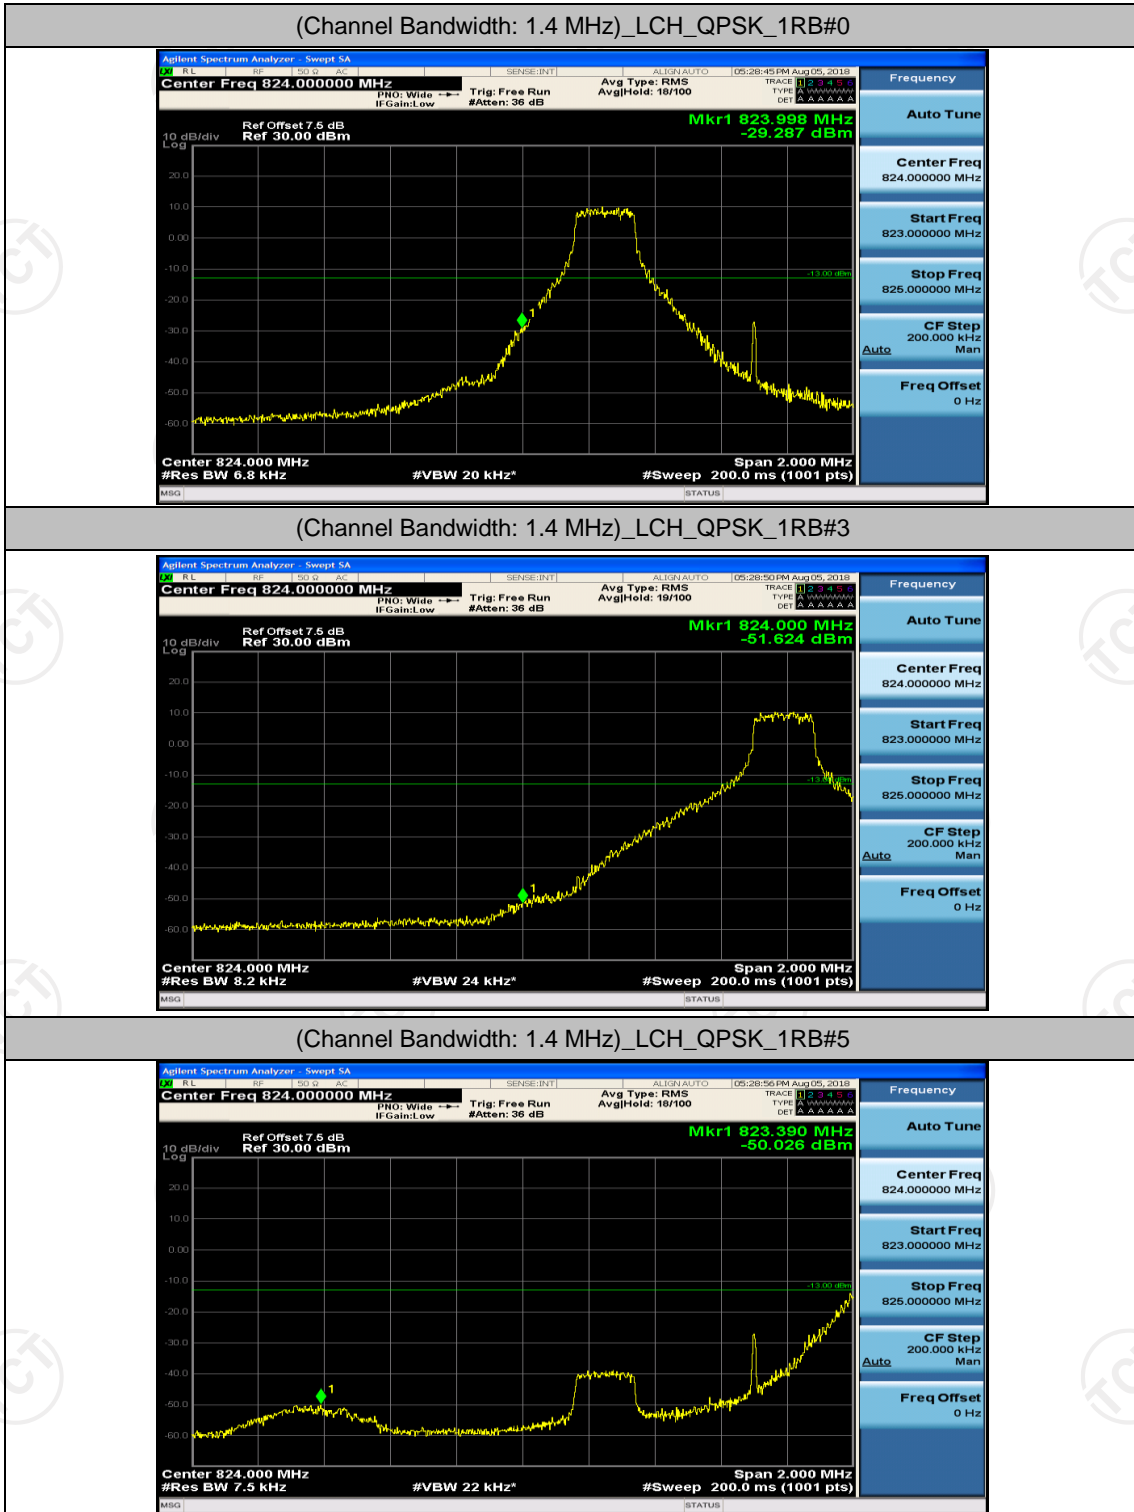

Channel Bandwidth: 10 MHz_MCH_16QAM_25RB#12

Channel Bandwidth: 10 MHz_MCH_16QAM_25RB#25

Channel Bandwidth: 10 MHz_MCH_16QAM_50RB#0

Channel Bandwidth: 10 MHz_HCH_16QAM_1RB#0

Channel Bandwidth: 10 MHz_HCH_16QAM_1RB#25

Channel Bandwidth: 10 MHz_HCH_16QAM_1RB#49

Channel Bandwidth: 10 MHz_HCH_16QAM_25RB#0

Channel Bandwidth: 10 MHz_HCH_16QAM_25RB#12

Channel Bandwidth: 10 MHz_HCH_16QAM_25RB#25

Appendix D: Band Edge

Test Graphs

Channel Bandwidth: 1.4 MHz

(Channel Bandwidth: 1.4 MHz)_LCH_QPSK_3RB#0

(Channel Bandwidth: 1.4 MHz)_LCH_QPSK_3RB#2

(Channel Bandwidth: 1.4 MHz)_LCH_QPSK_3RB#3

(Channel Bandwidth: 1.4 MHz)_LCH_QPSK_6RB#0

(Channel Bandwidth: 1.4 MHz)_HCH_QPSK_1RB#0