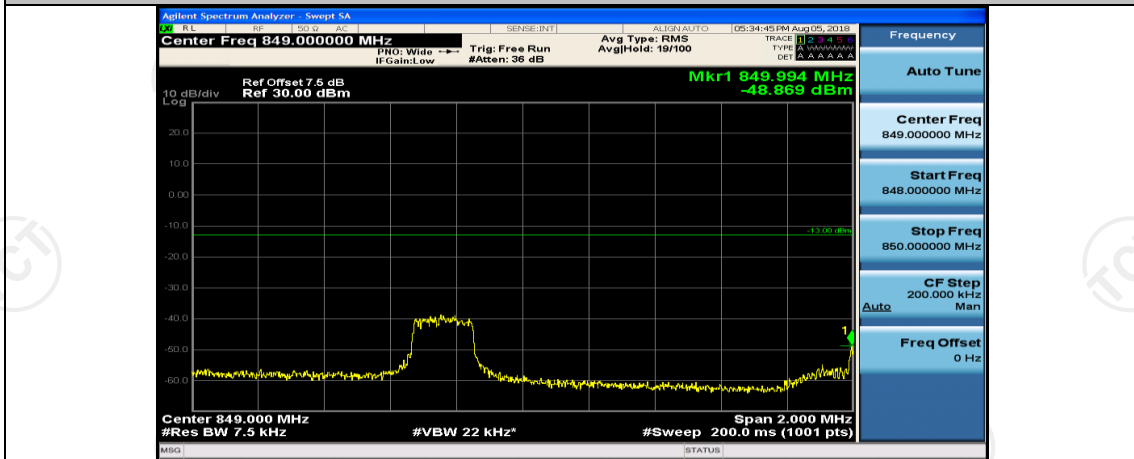

(Channel Bandwidth: 3 MHz)_HCH_QPSK_1RB#0