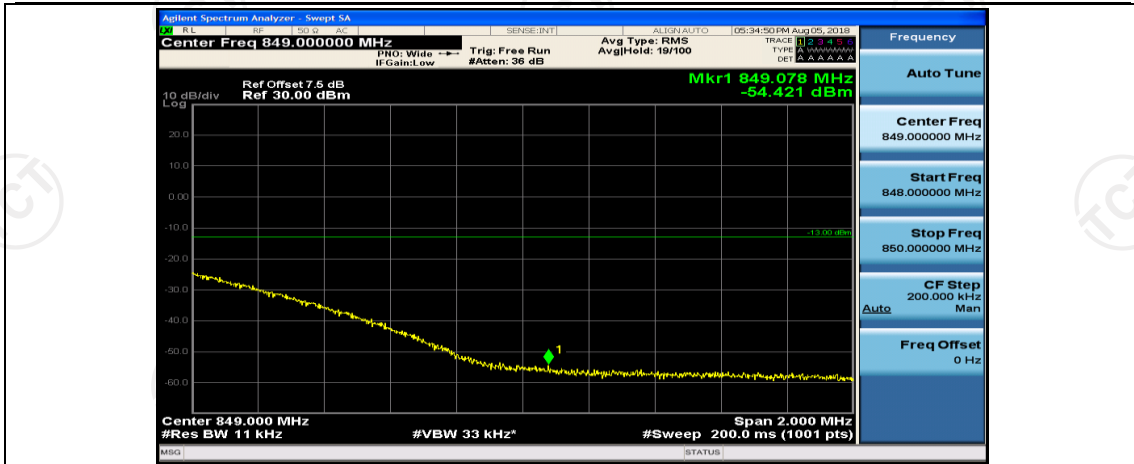

(Channel Bandwidth: 3 MHz)_HCH_QPSK_1RB#7