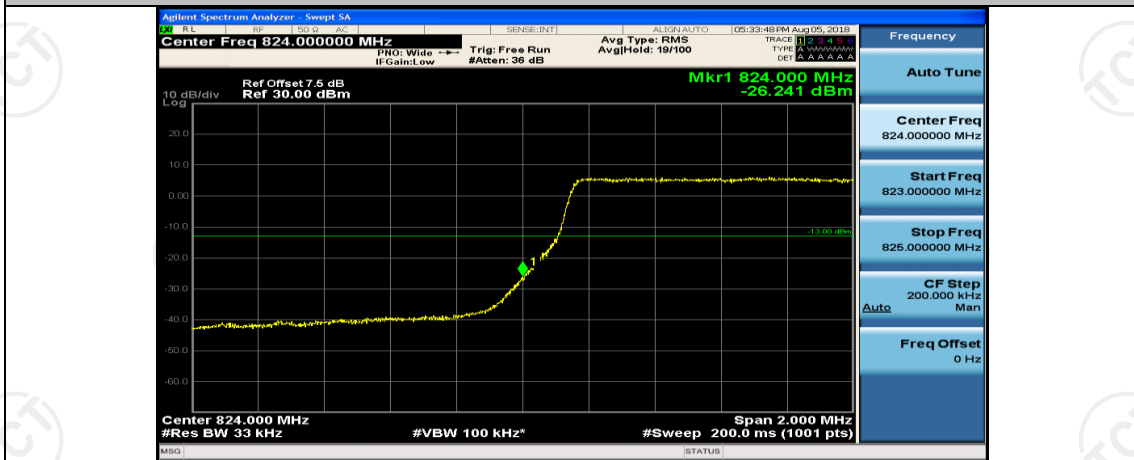

(Channel Bandwidth: 1.4 MHz)_HCH_16QAM_3RB#3

(Channel Bandwidth: 1.4 MHz)_HCH_16QAM_6RB#0

Channel Bandwidth: 3 MHz

(Channel Bandwidth: 3 MHz)_LCH_QPSK_1RB#0

(Channel Bandwidth: 3 MHz)_LCH_QPSK_1RB#7

(Channel Bandwidth: 3 MHz)_LCH_QPSK_1RB#14