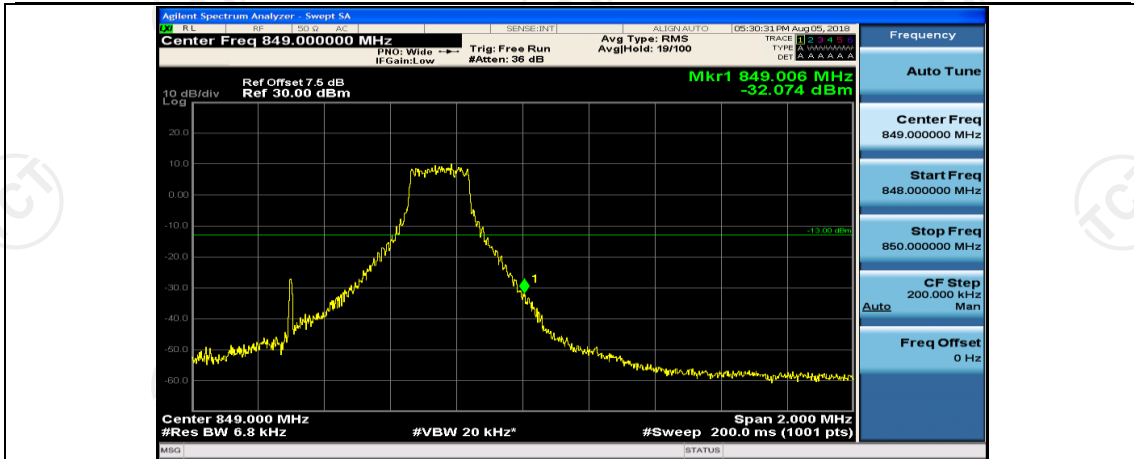

(Channel Bandwidth: 1.4 MHz)_HCH_QPSK_1RB#5