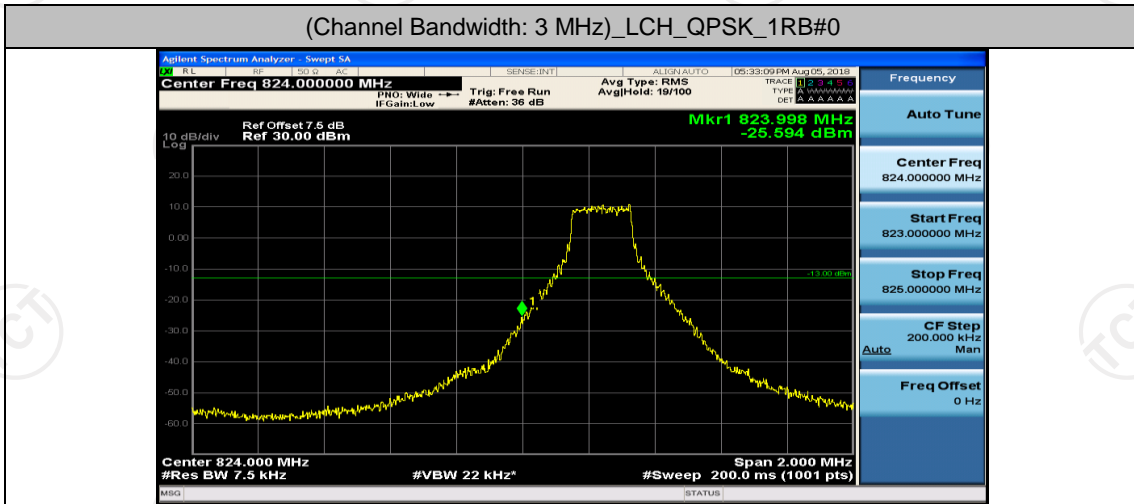

(Channel Bandwidth: 1.4 MHz)_HCH_16QAM_3RB#3

(Channel Bandwidth: 1.4 MHz)_HCH_16QAM_6RB#0

Channel Bandwidth: 3 MHz

(Channel Bandwidth: 3 MHz)_LCH_QPSK_1RB#0

(Channel Bandwidth: 3 MHz)_LCH_QPSK_1RB#7

(Channel Bandwidth: 3 MHz)_LCH_QPSK_1RB#14