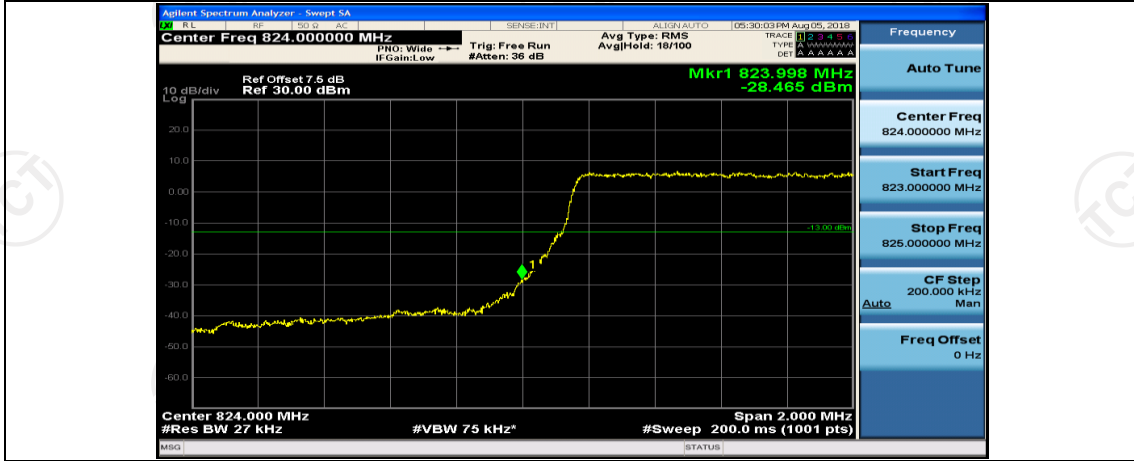

Channel Bandwidth: 1.4 MHz

(Channel Bandwidth: 1.4 MHz)_LCH_QPSK_3RB#0

(Channel Bandwidth: 1.4 MHz)_LCH_QPSK_3RB#2

(Channel Bandwidth: 1.4 MHz)_LCH_QPSK_3RB#3

(Channel Bandwidth: 1.4 MHz)_LCH_QPSK_6RB#0

(Channel Bandwidth: 1.4 MHz)_HCH_QPSK_1RB#0