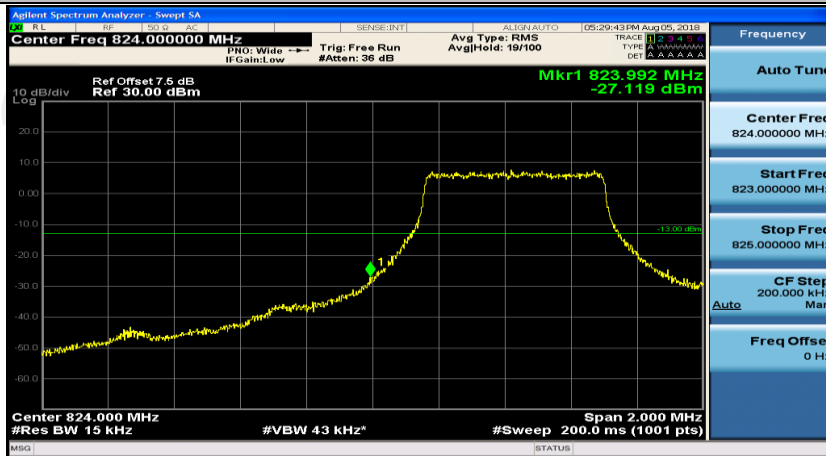

(Channel Bandwidth: 1.4 MHz)_HCH_QPSK_6RB#0

(Channel Bandwidth: 1.4 MHz)_LCH_16QAM_1RB#0

(Channel Bandwidth: 1.4 MHz)_LCH_16QAM_1RB#3

(Channel Bandwidth: 1.4 MHz)_LCH_16QAM_1RB#5

(Channel Bandwidth: 1.4 MHz)_LCH_16QAM_3RB#0