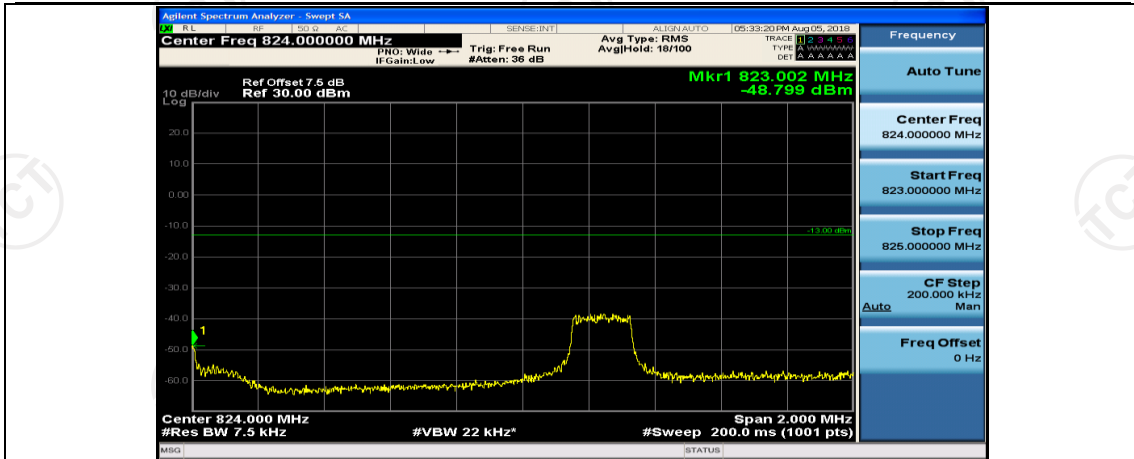

(Channel Bandwidth: 1.4 MHz)_HCH_16QAM_3RB#3

(Channel Bandwidth: 1.4 MHz)_HCH_16QAM_6RB#0

Channel Bandwidth: 3 MHz

(Channel Bandwidth: 3 MHz)_LCH_QPSK_1RB#0

(Channel Bandwidth: 3 MHz)_LCH_QPSK_1RB#7

(Channel Bandwidth: 3 MHz)_LCH_QPSK_1RB#14