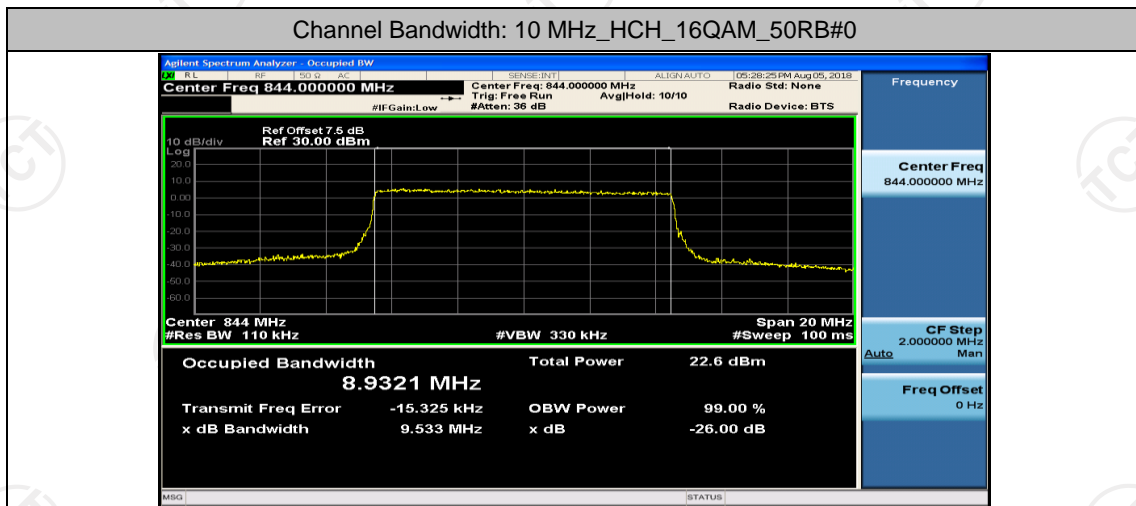

Channel Bandwidth: 10 MHz_HCH_16QAM_1RB#49

Channel Bandwidth: 10 MHz_HCH_16QAM_25RB#0

Channel Bandwidth: 10 MHz_HCH_16QAM_25RB#12

Channel Bandwidth: 10 MHz_HCH_16QAM_25RB#25

Appendix D: Band Edge

Test Graphs

Channel Bandwidth: 1.4 MHz

(Channel Bandwidth: 1.4 MHz)_LCH_QPSK_3RB#0

(Channel Bandwidth: 1.4 MHz)_LCH_QPSK_3RB#2

(Channel Bandwidth: 1.4 MHz)_LCH_QPSK_3RB#3

(Channel Bandwidth: 1.4 MHz)_LCH_QPSK_6RB#0

(Channel Bandwidth: 1.4 MHz)_HCH_QPSK_1RB#0