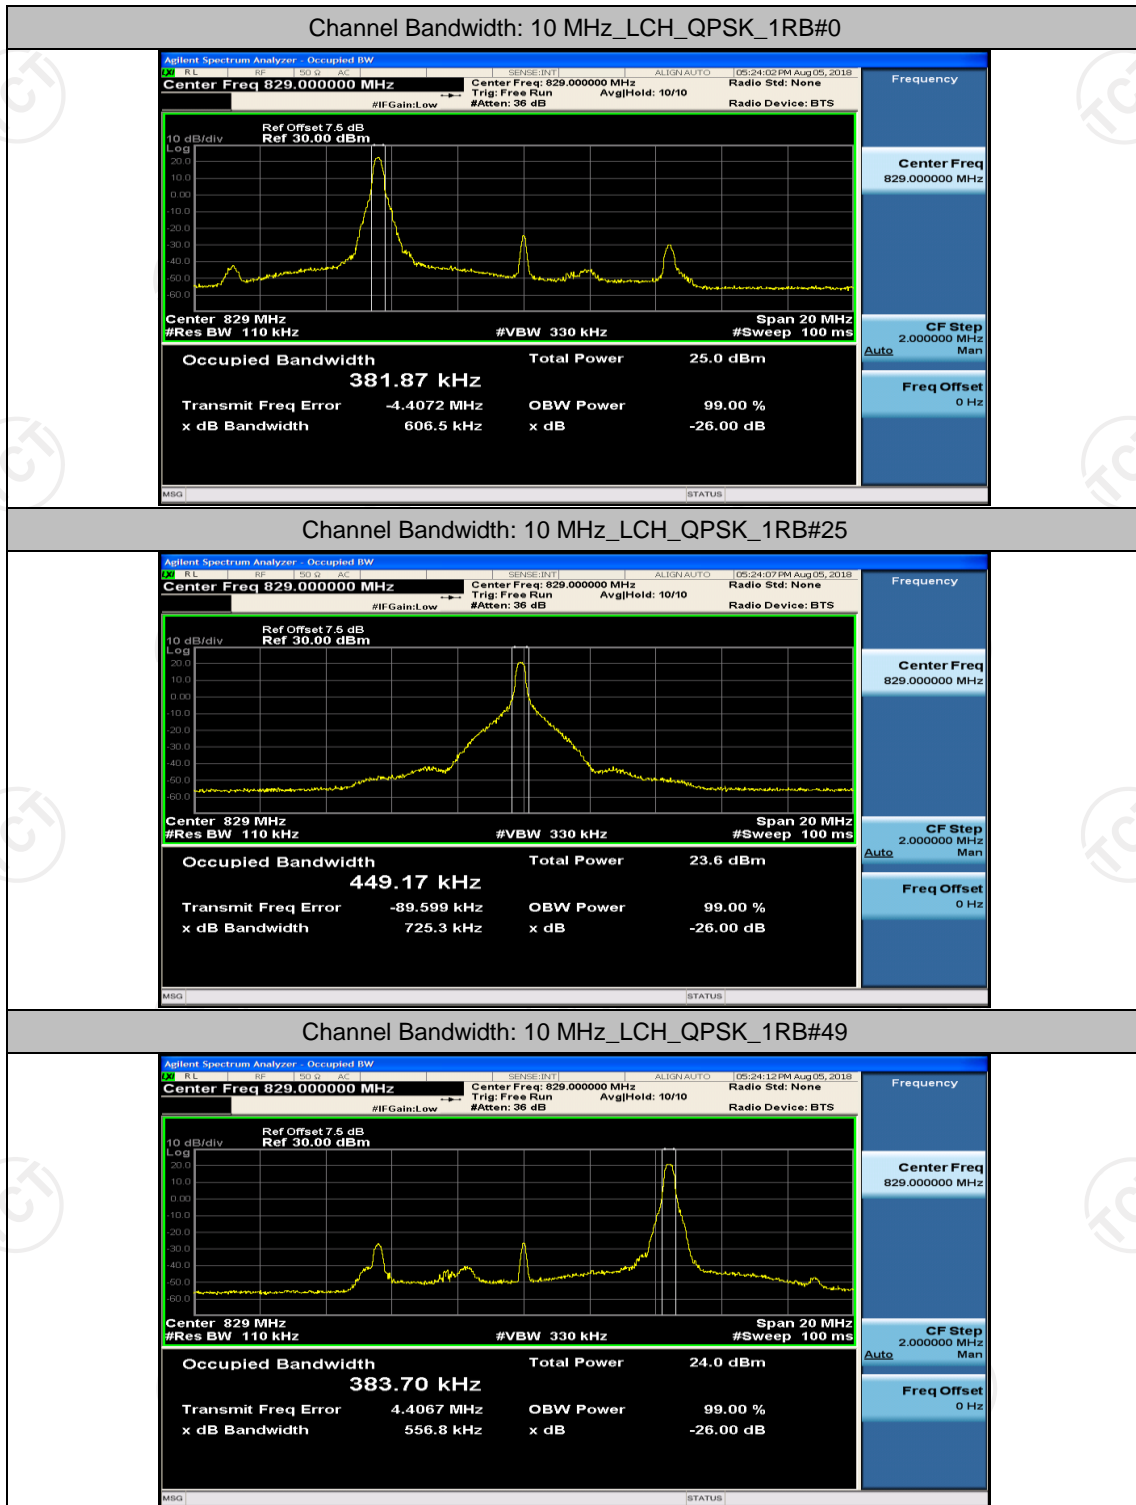

Channel Bandwidth: 10 MHz

Channel Bandwidth: 10 MHz_LCH_QPSK_25RB#0

Channel Bandwidth: 10 MHz_LCH_QPSK_25RB#12

Channel Bandwidth: 10 MHz_LCH_QPSK_25RB#25

Channel Bandwidth: 10 MHz_LCH_QPSK_50RB#0

Channel Bandwidth: 10 MHz_MCH_QPSK_1RB#0

Channel Bandwidth: 10 MHz_MCH_QPSK_1RB#25

Channel Bandwidth: 10 MHz_MCH_QPSK_1RB#49

Channel Bandwidth: 10 MHz_MCH_QPSK_25RB#0

Channel Bandwidth: 10 MHz_MCH_QPSK_25RB#12

Channel Bandwidth: 10 MHz_MCH_QPSK_25RB#25