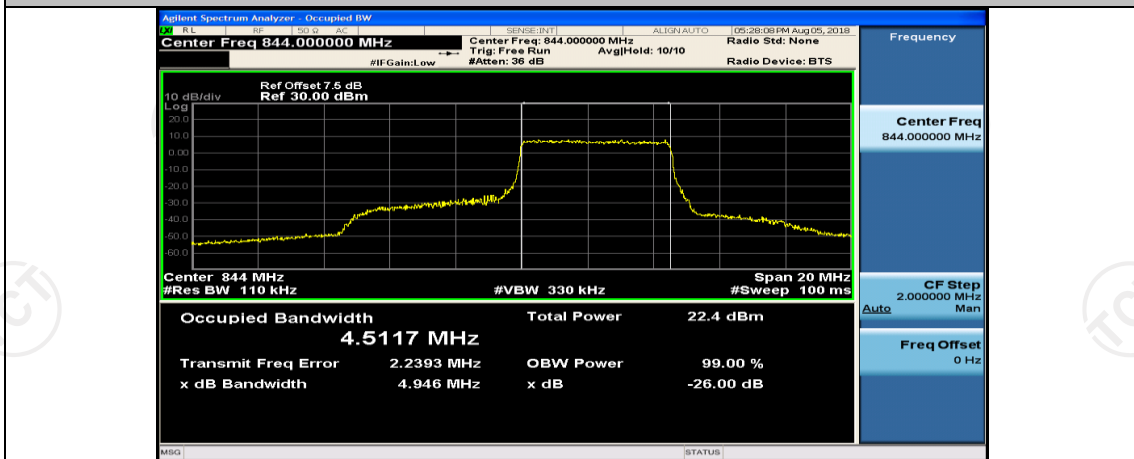

Channel Bandwidth: 10 MHz_HCH_16QAM_1RB#49

Channel Bandwidth: 10 MHz_HCH_16QAM_25RB#0

Channel Bandwidth: 10 MHz_HCH_16QAM_25RB#12

Channel Bandwidth: 10 MHz_HCH_16QAM_25RB#25

Appendix D: Band Edge

Test Graphs

Channel Bandwidth: 1.4 MHz

(Channel Bandwidth: 1.4 MHz)_LCH_QPSK_3RB#0

(Channel Bandwidth: 1.4 MHz)_LCH_QPSK_3RB#2

(Channel Bandwidth: 1.4 MHz)_LCH_QPSK_3RB#3

(Channel Bandwidth: 1.4 MHz)_LCH_QPSK_6RB#0

(Channel Bandwidth: 1.4 MHz)_HCH_QPSK_1RB#0