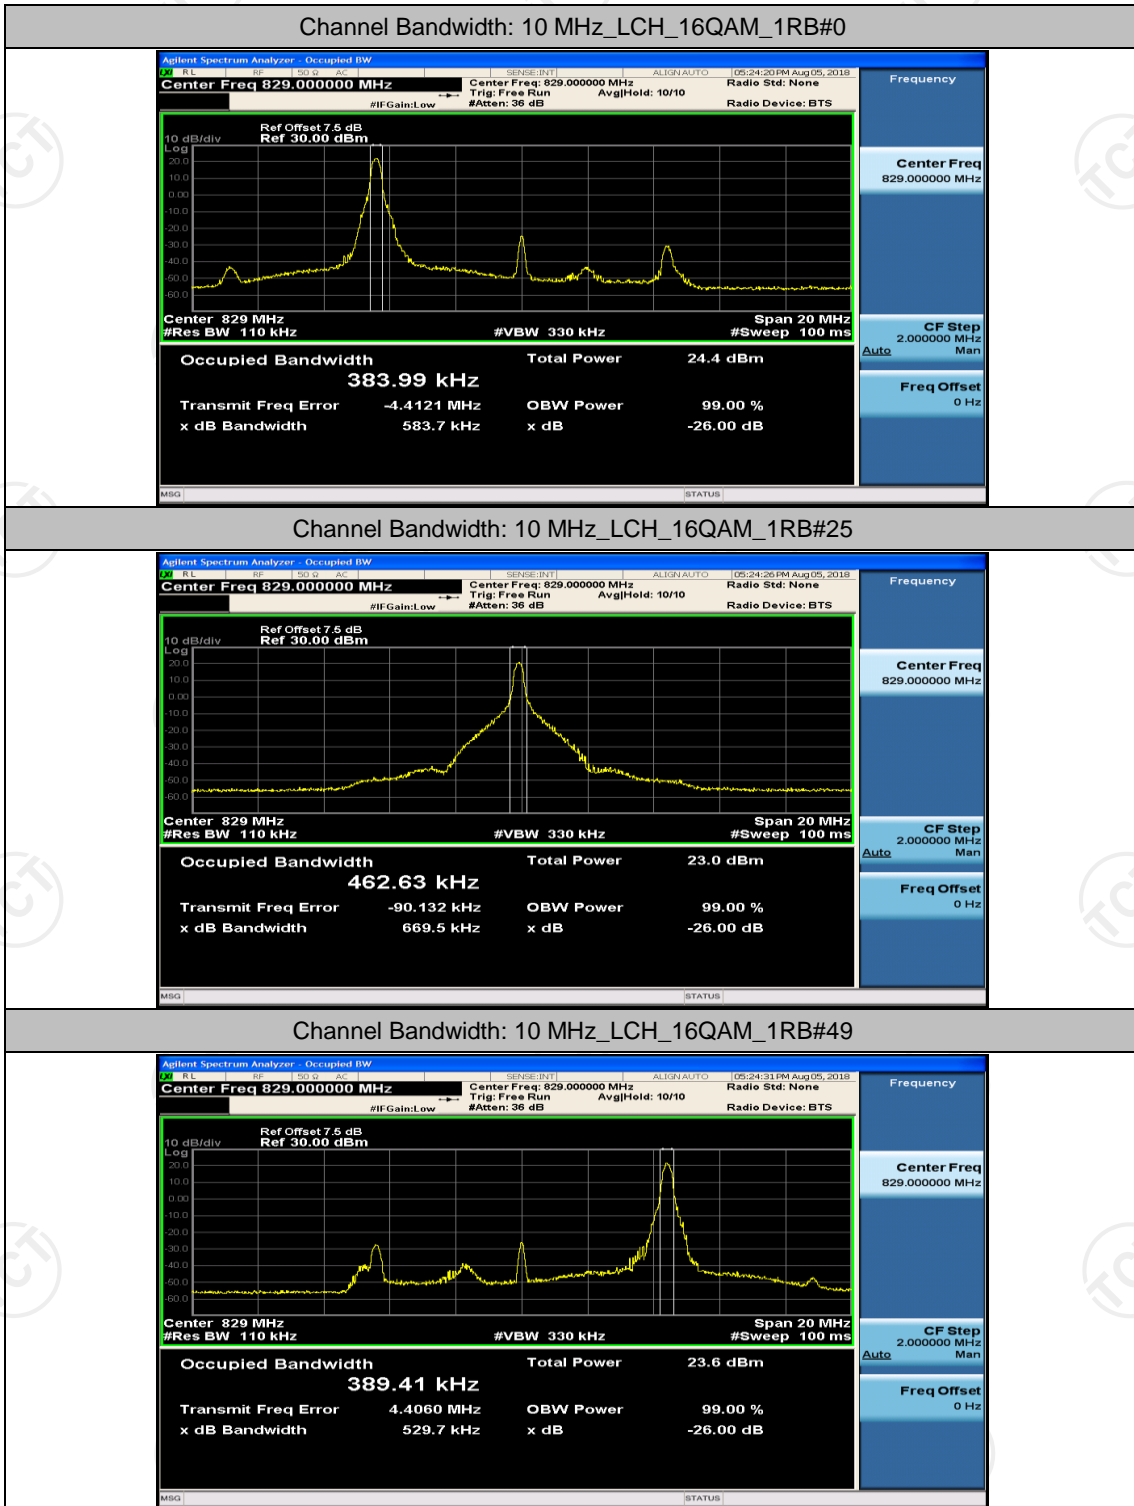

Channel Bandwidth: 10 MHz_MCH_QPSK_1RB#25

Channel Bandwidth: 10 MHz_MCH_QPSK_1RB#49

Channel Bandwidth: 10 MHz_MCH_QPSK_25RB#0

Channel Bandwidth: 10 MHz_MCH_QPSK_25RB#12

Channel Bandwidth: 10 MHz_MCH_QPSK_25RB#25

Channel Bandwidth: 10 MHz_MCH_QPSK_50RB#0

Channel Bandwidth: 10 MHz_HCH_QPSK_25RB#0

Channel Bandwidth: 10 MHz_LCH_16QAM_25RB#0

Channel Bandwidth: 10 MHz_LCH_16QAM_25RB#12

Channel Bandwidth: 10 MHz_LCH_16QAM_25RB#25

Channel Bandwidth: 10 MHz_LCH_16QAM_50RB#0

Channel Bandwidth: 10 MHz_MCH_16QAM_1RB#0

Channel Bandwidth: 10 MHz_MCH_16QAM_1RB#25

Channel Bandwidth: 10 MHz_MCH_16QAM_1RB#49

Channel Bandwidth: 10 MHz_MCH_16QAM_25RB#