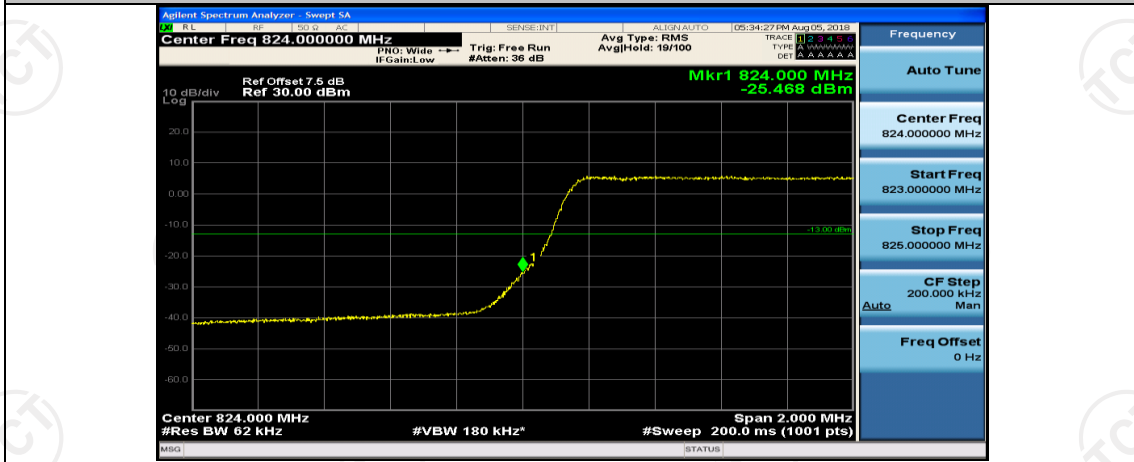

(Channel Bandwidth: 3 MHz)_LCH_QPSK_15RB#0