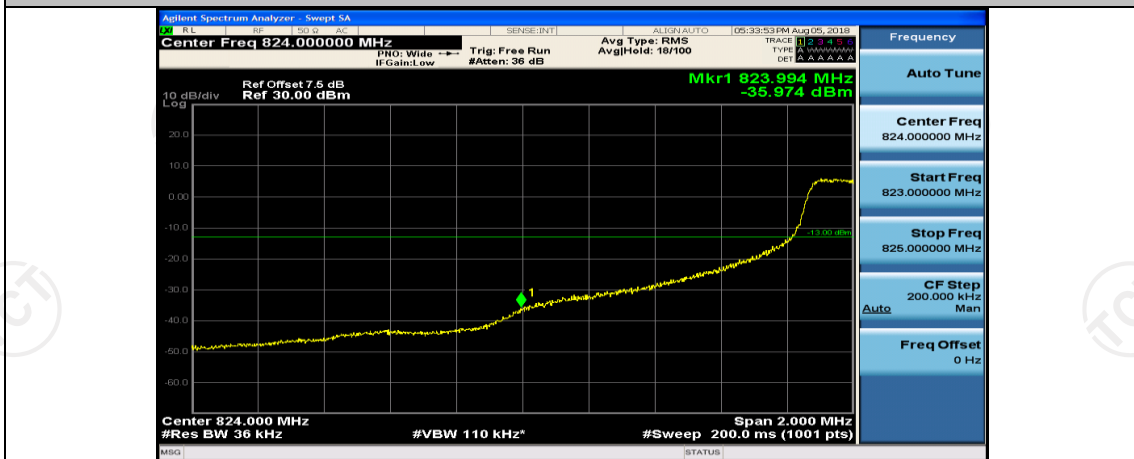

(Channel Bandwidth: 1.4 MHz)_HCH_16QAM_3RB#3

(Channel Bandwidth: 1.4 MHz)_HCH_16QAM_6RB#0

Channel Bandwidth: 3 MHz

(Channel Bandwidth: 3 MHz)_LCH_QPSK_1RB#0

(Channel Bandwidth: 3 MHz)_LCH_QPSK_1RB#7

(Channel Bandwidth: 3 MHz)_LCH_QPSK_1RB#14