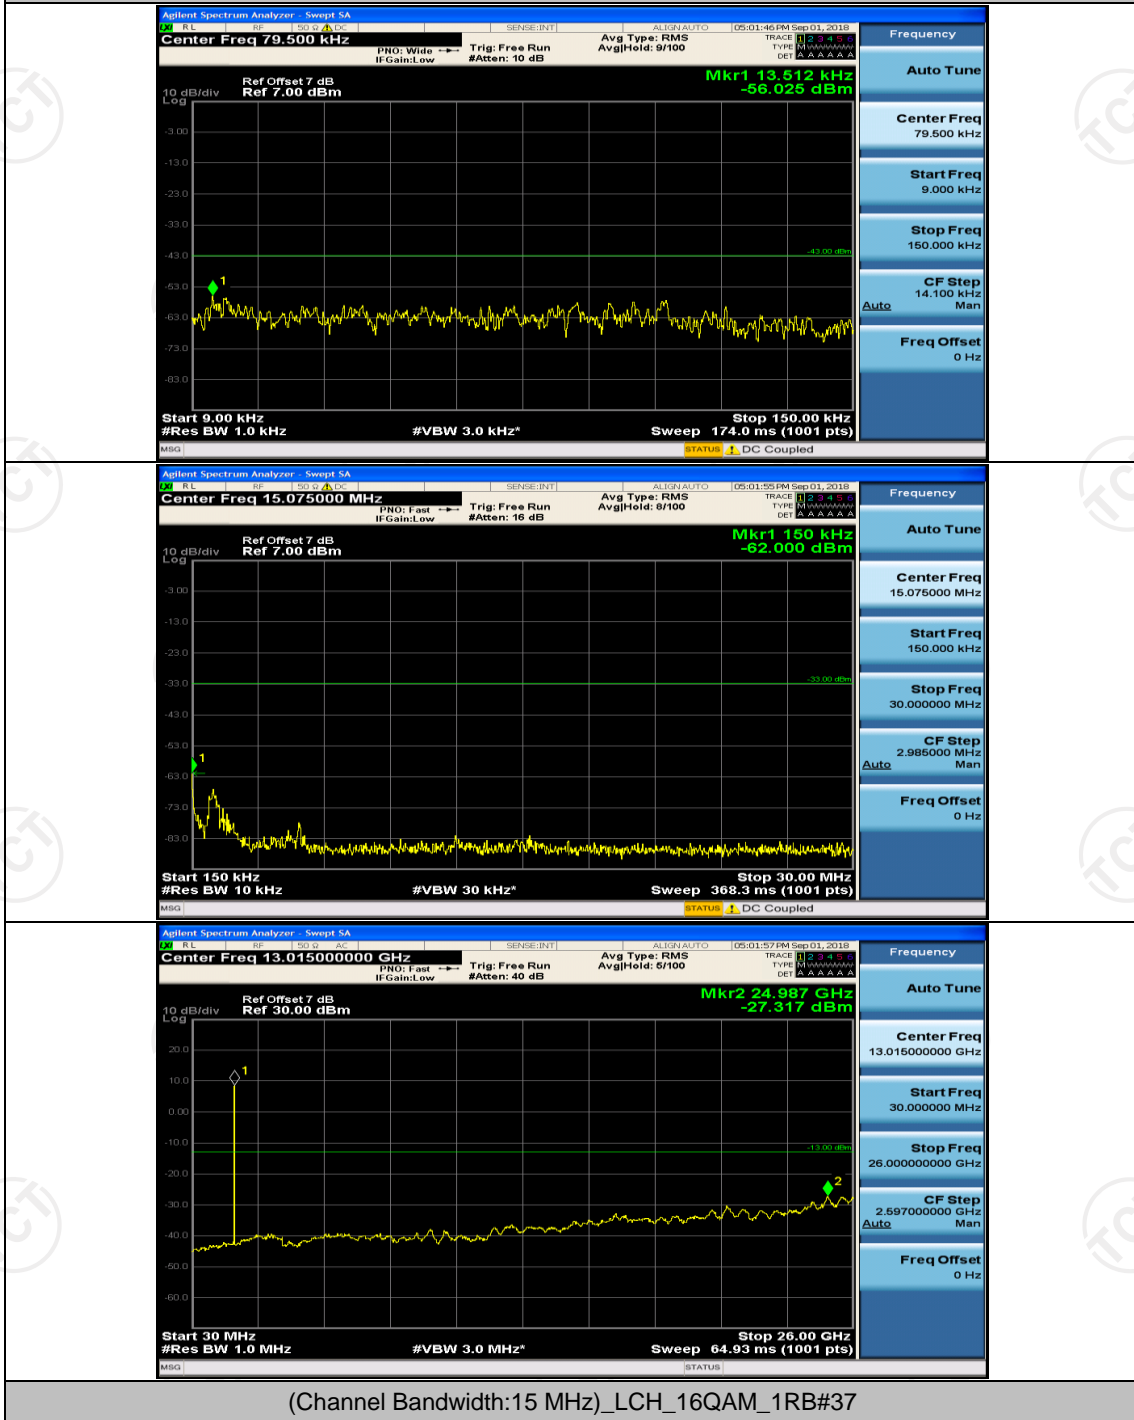

Channel Bandwidth: 10 MHz

Channel Bandwidth: 15 MHz

(Channel Bandwidth:15 MHz)_LCH_16QAM_1RB#0

(Channel Bandwidth:15 MHz)_LCH_16QAM_1RB#37