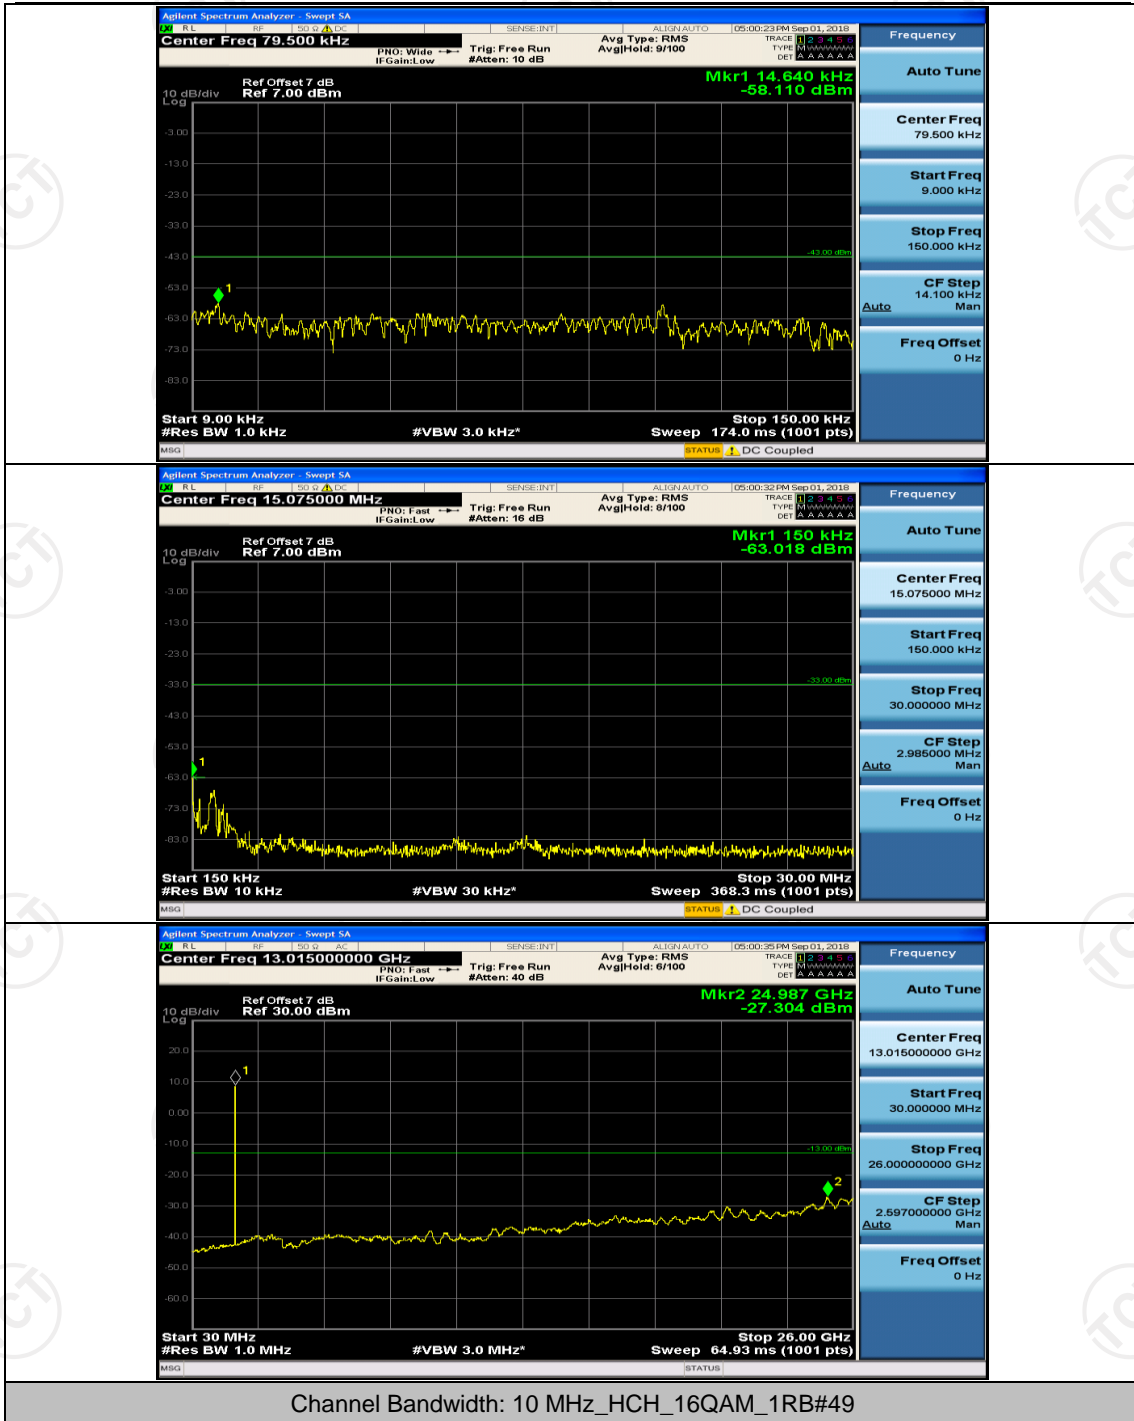

Channel Bandwidth: 10 MHz

Channel Bandwidth: 15 MHz

(Channel Bandwidth:15 MHz)_LCH_16QAM_1RB#0

(Channel Bandwidth:15 MHz)_LCH_16QAM_1RB#37