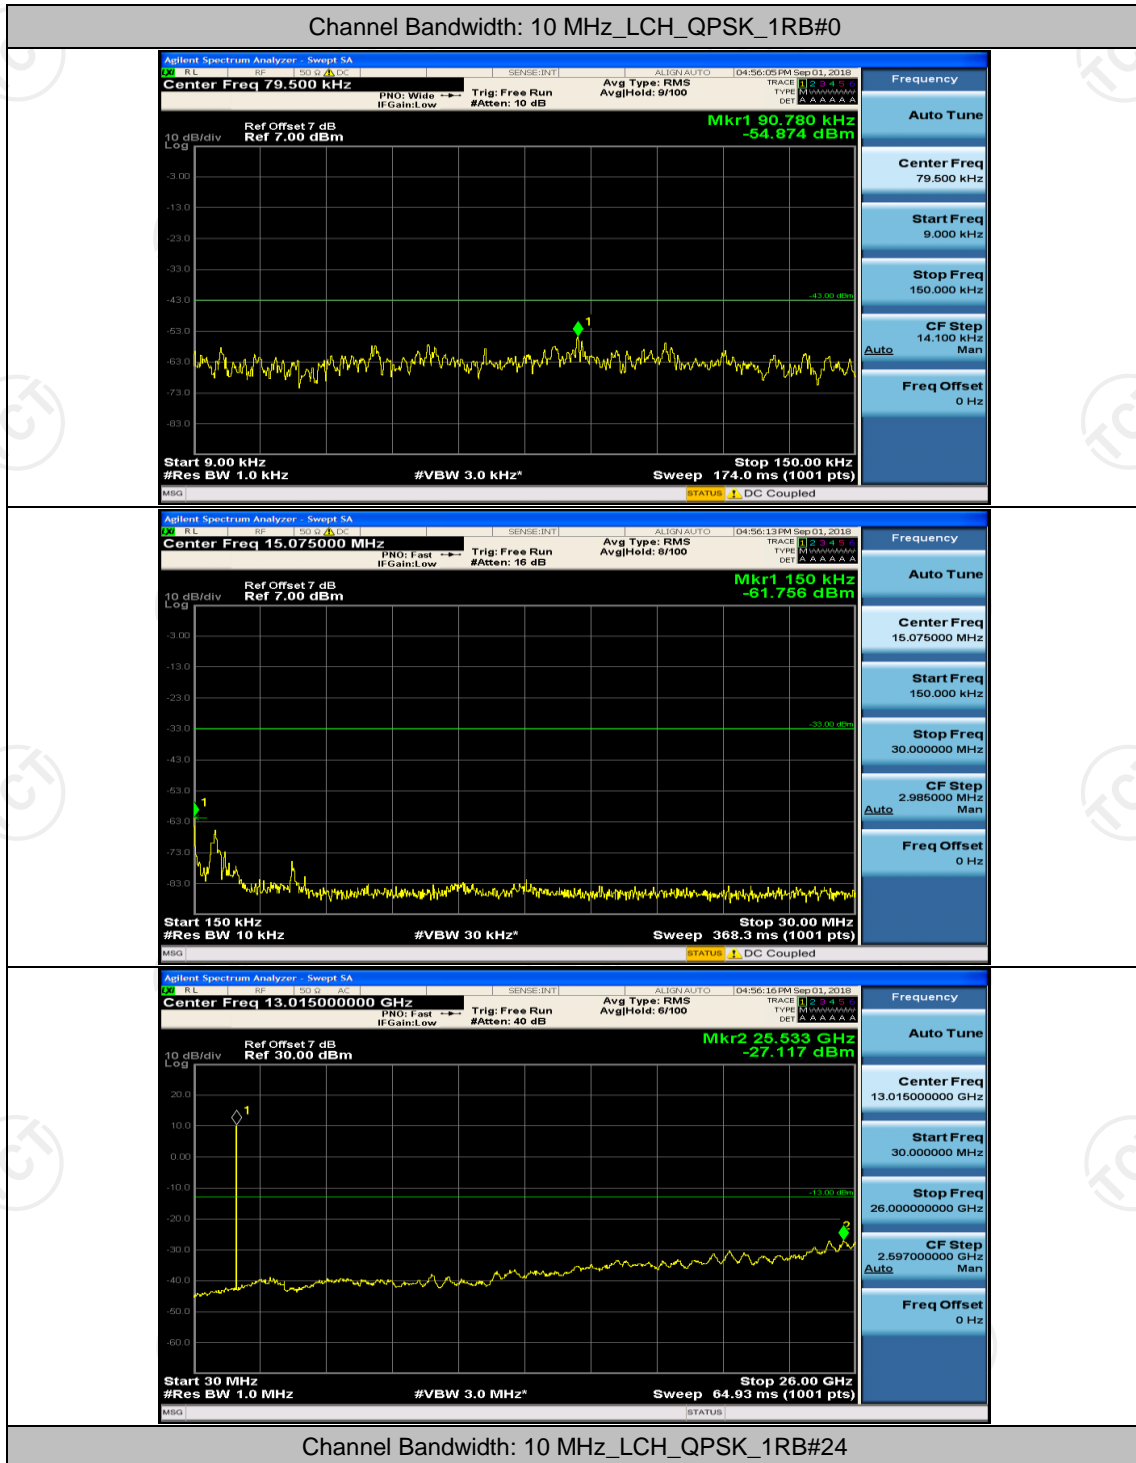

Channel Bandwidth: 10 MHz

Channel Bandwidth: 15 MHz

(Channel Bandwidth:15 MHz)_LCH_16QAM_1RB#0

(Channel Bandwidth:15 MHz)_LCH_16QAM_1RB#37