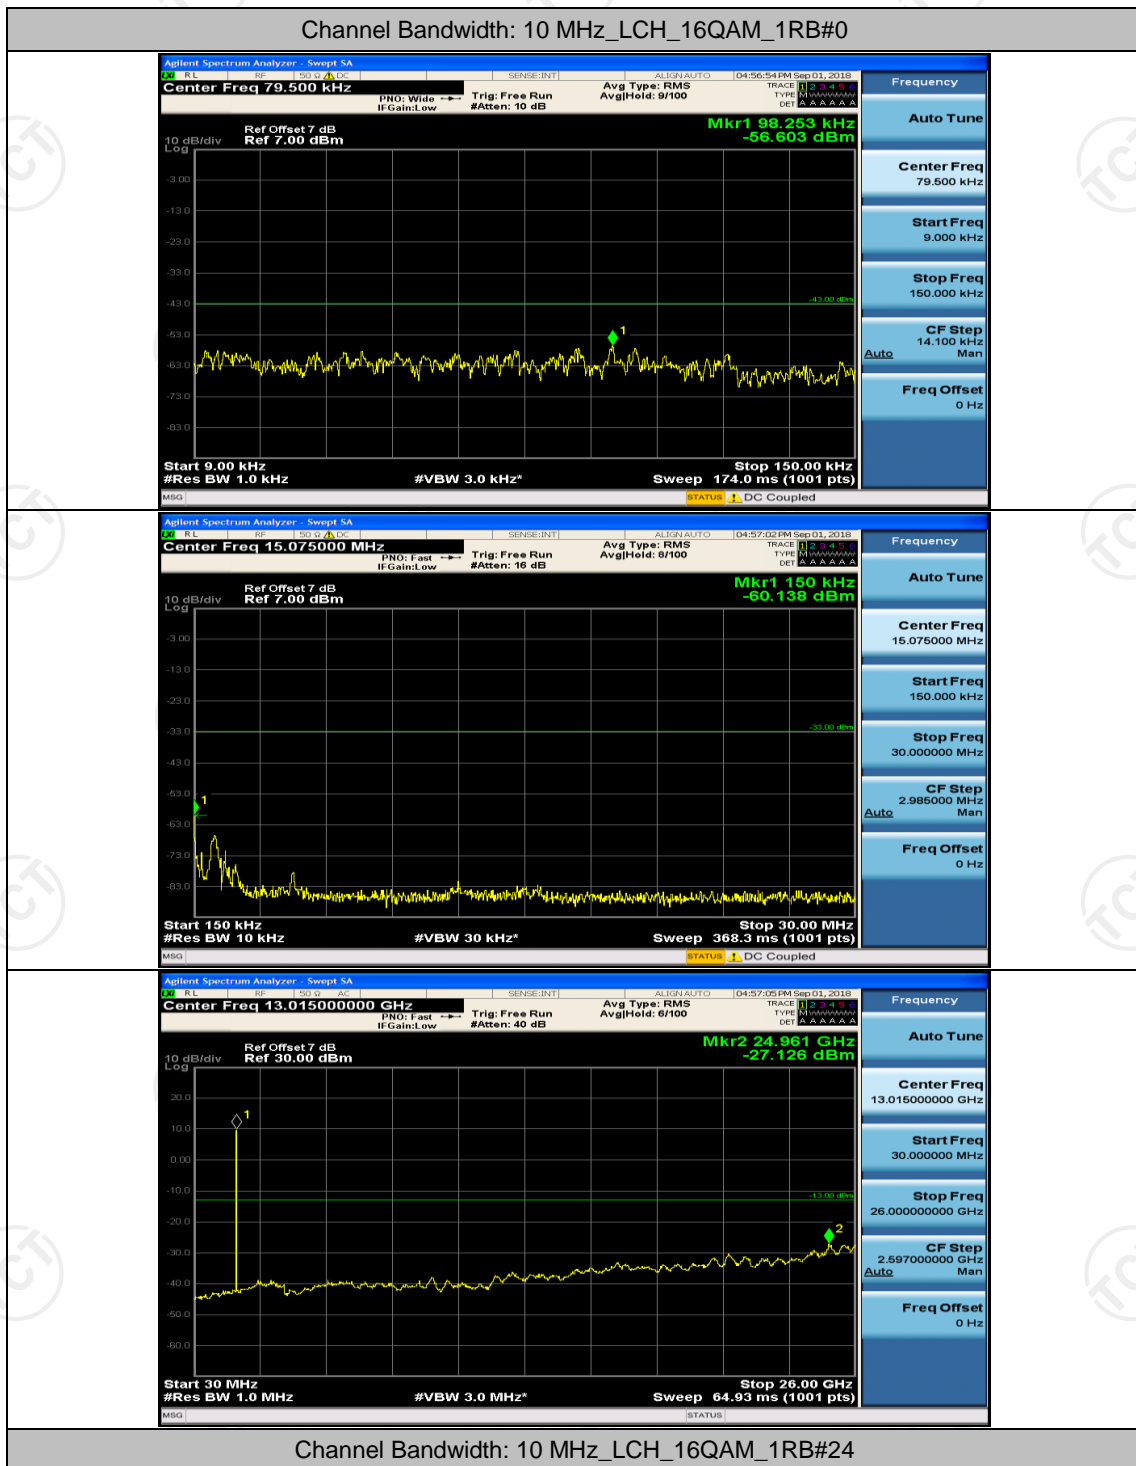

Channel Bandwidth: 10 MHz

Channel Bandwidth: 15 MHz

(Channel Bandwidth:15 MHz)_LCH_16QAM_1RB#0

(Channel Bandwidth:15 MHz)_LCH_16QAM_1RB#37