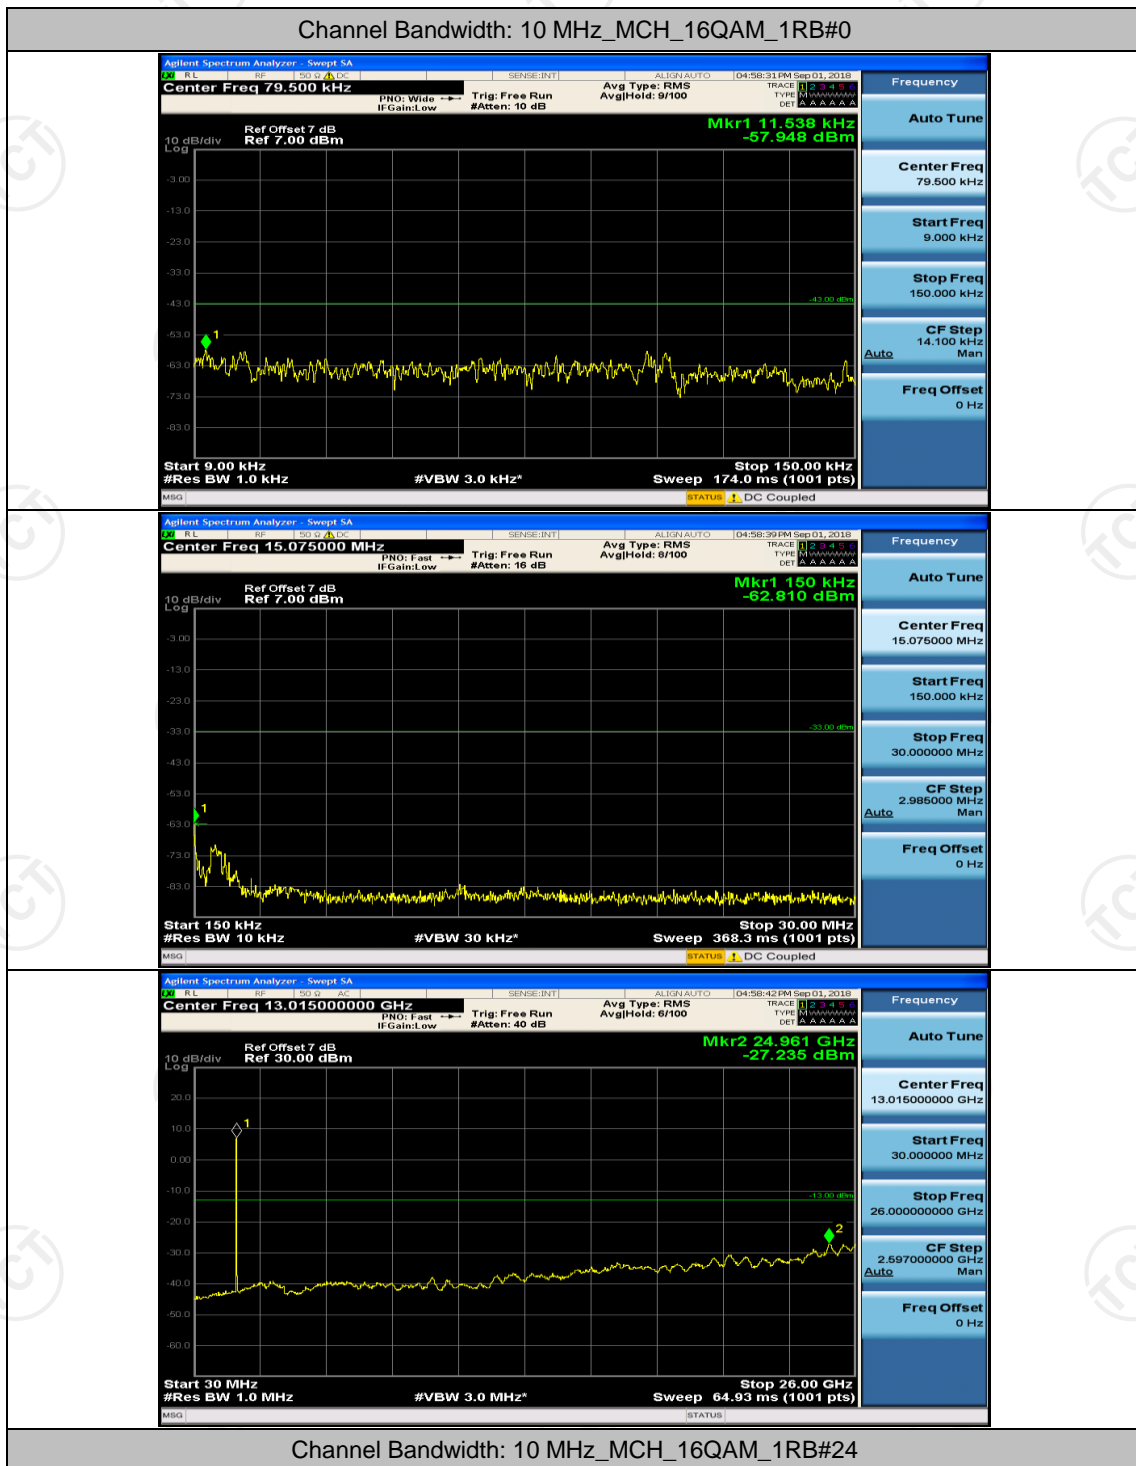

Channel Bandwidth: 10 MHz

Channel Bandwidth: 15 MHz

(Channel Bandwidth:15 MHz)_LCH_16QAM_1RB#0

(Channel Bandwidth:15 MHz)_LCH_16QAM_1RB#37