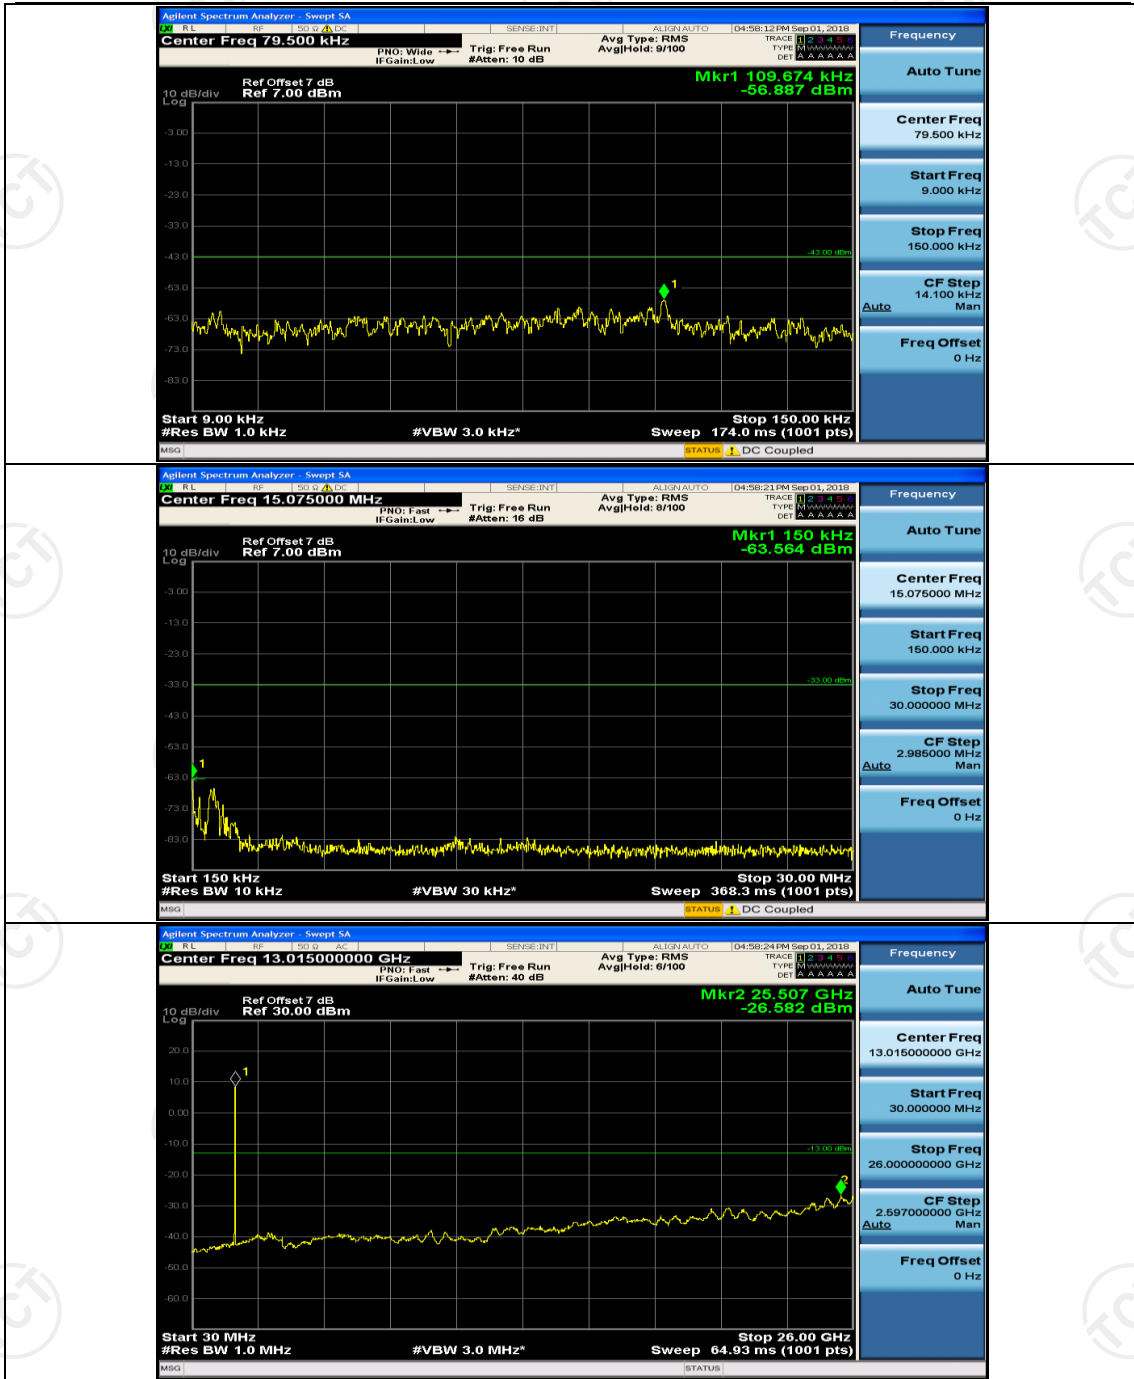

Channel Bandwidth: 10 MHz

Channel Bandwidth: 15 MHz

(Channel Bandwidth:15 MHz)_LCH_16QAM_1RB#0

(Channel Bandwidth:15 MHz)_LCH_16QAM_1RB#37