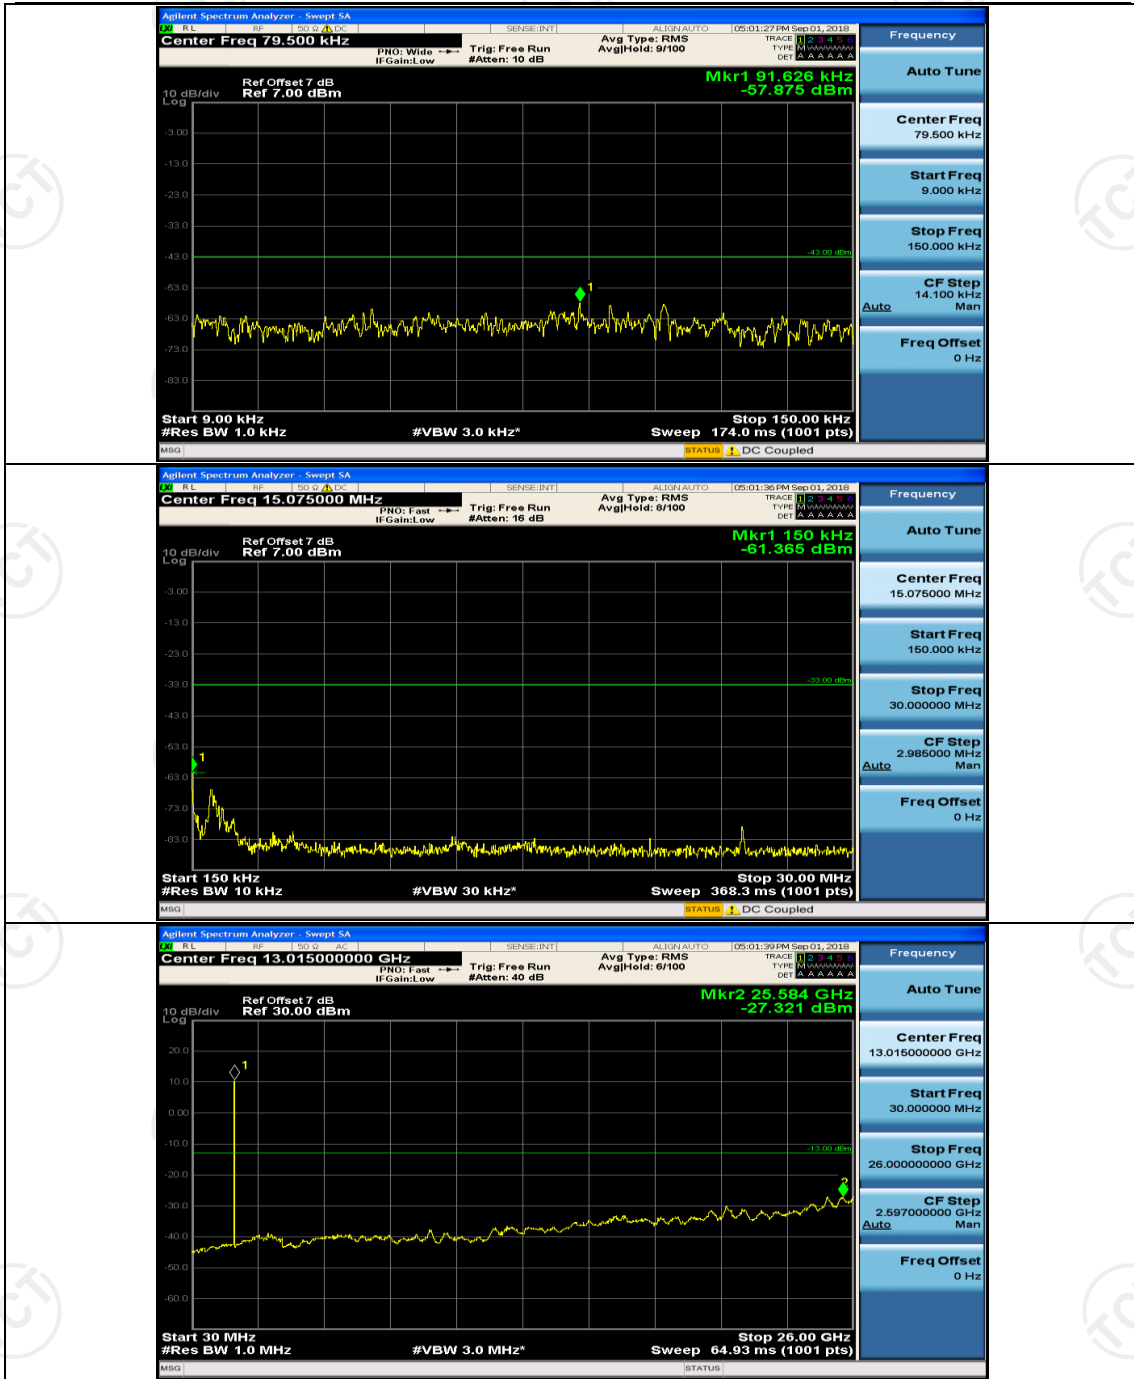

Channel Bandwidth: 10 MHz

Channel Bandwidth: 15 MHz

(Channel Bandwidth:15 MHz)_LCH_16QAM_1RB#0

(Channel Bandwidth:15 MHz)_LCH_16QAM_1RB#37