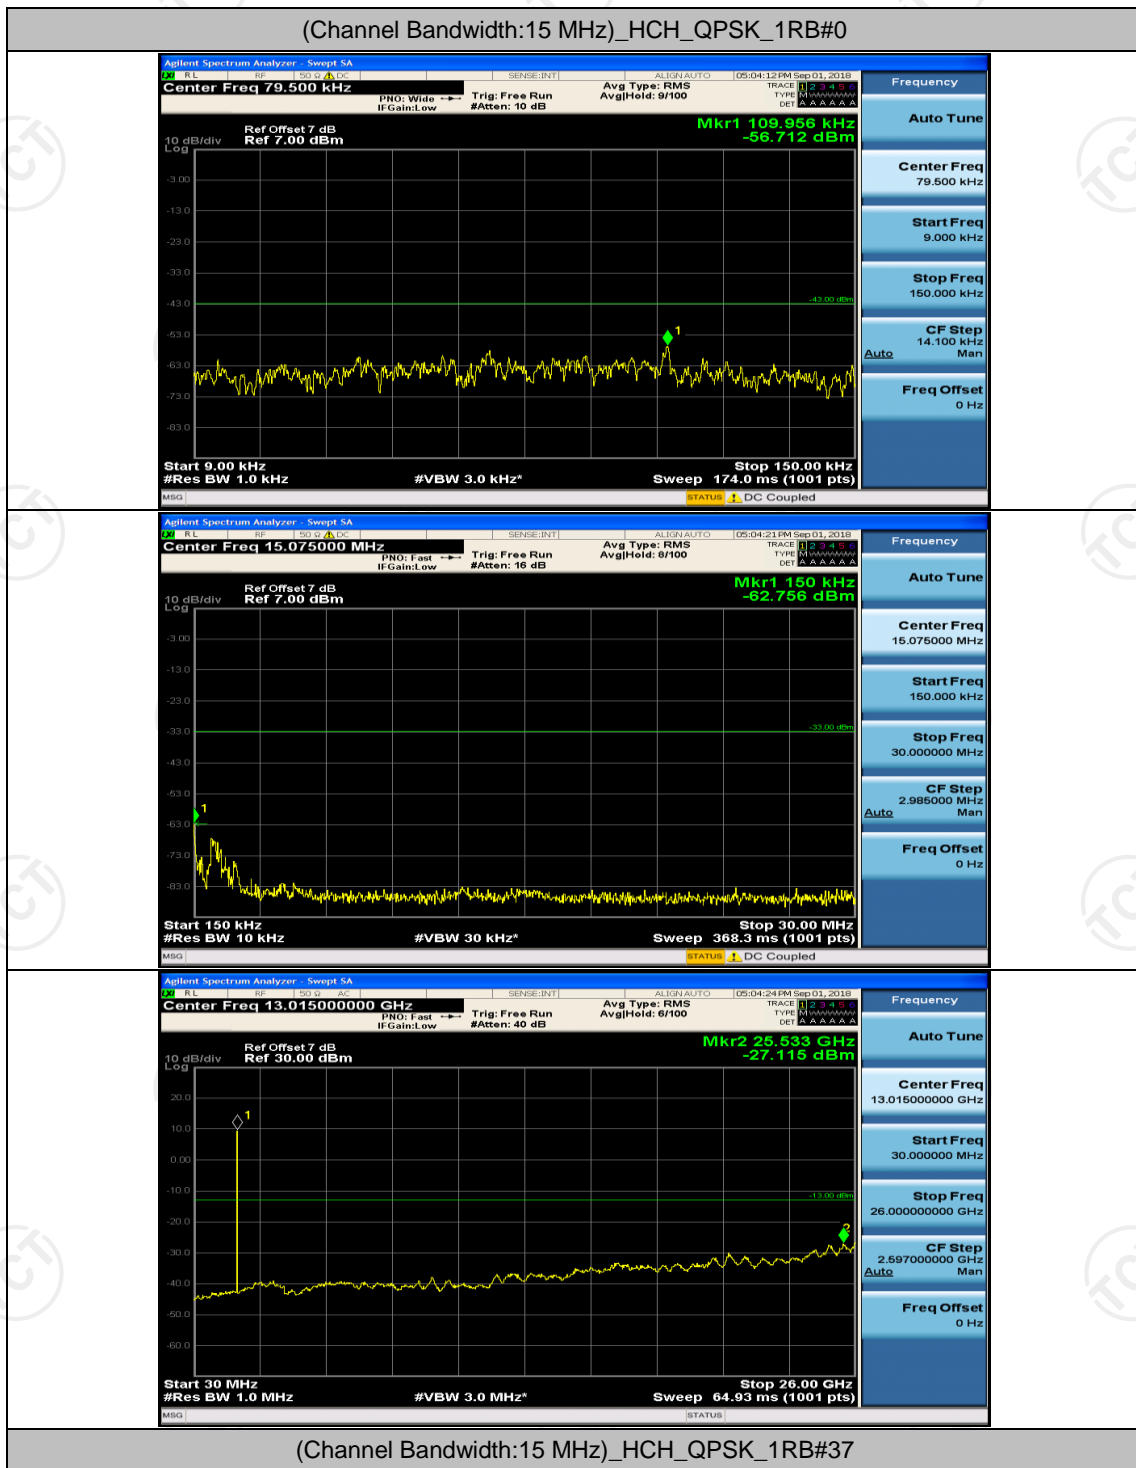

Channel Bandwidth: 10 MHz

Channel Bandwidth: 15 MHz

(Channel Bandwidth:15 MHz)_LCH_16QAM_1RB#0

(Channel Bandwidth:15 MHz)_LCH_16QAM_1RB#37