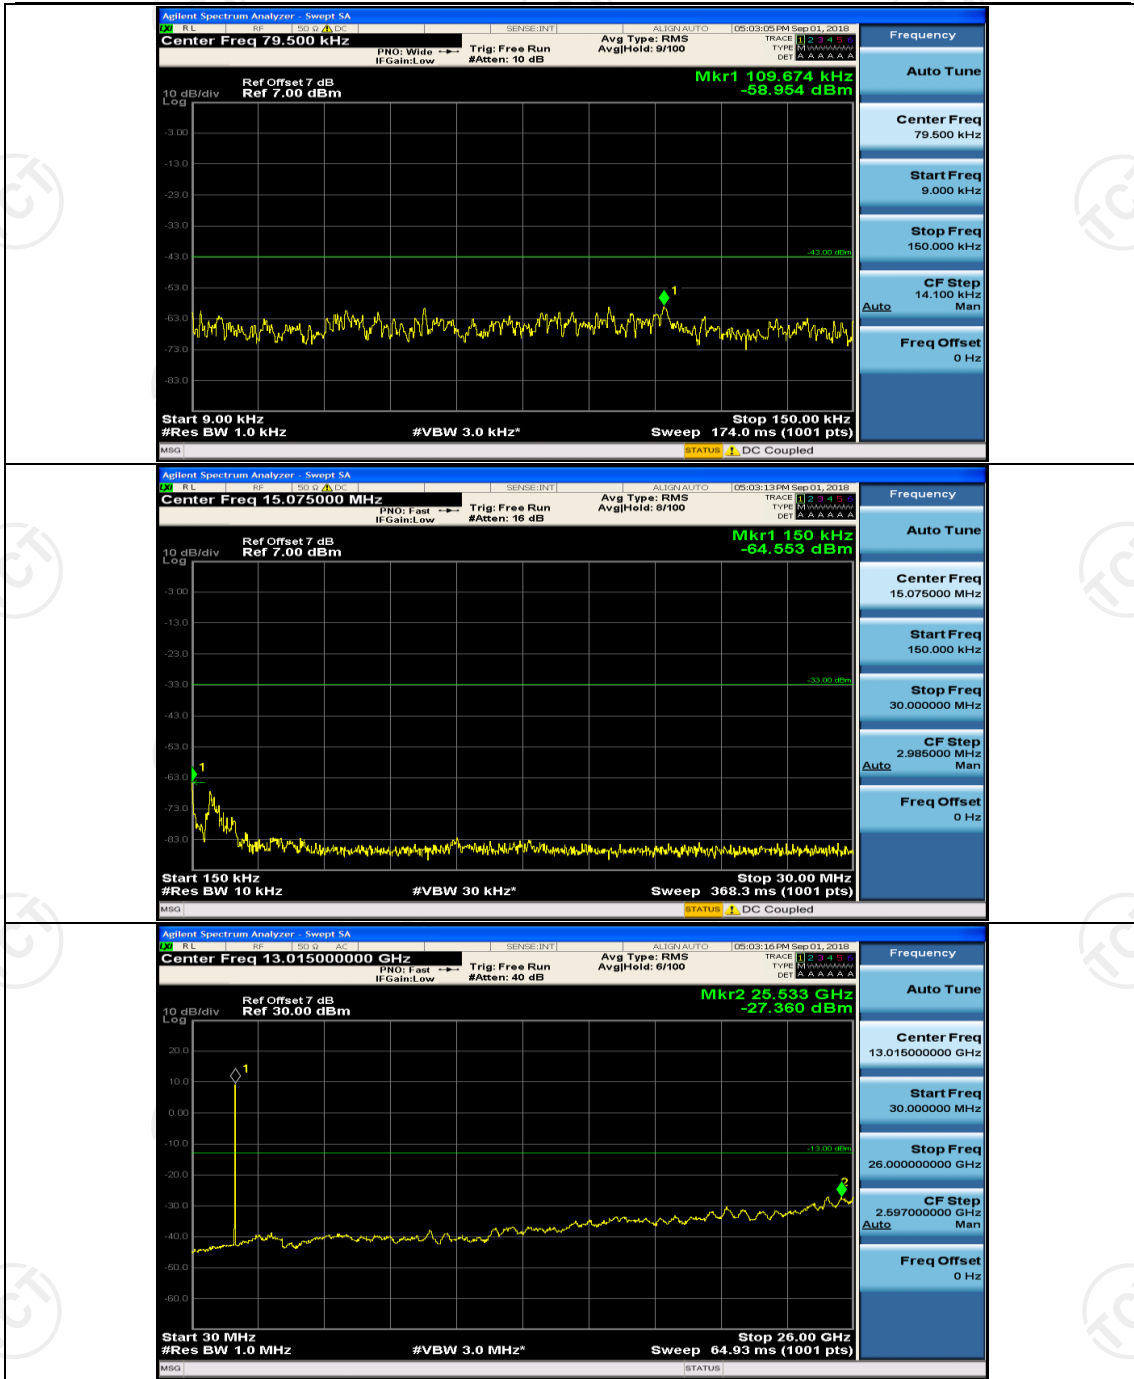

Channel Bandwidth: 10 MHz

Channel Bandwidth: 15 MHz

(Channel Bandwidth:15 MHz)_LCH_16QAM_1RB#0

(Channel Bandwidth:15 MHz)_LCH_16QAM_1RB#37