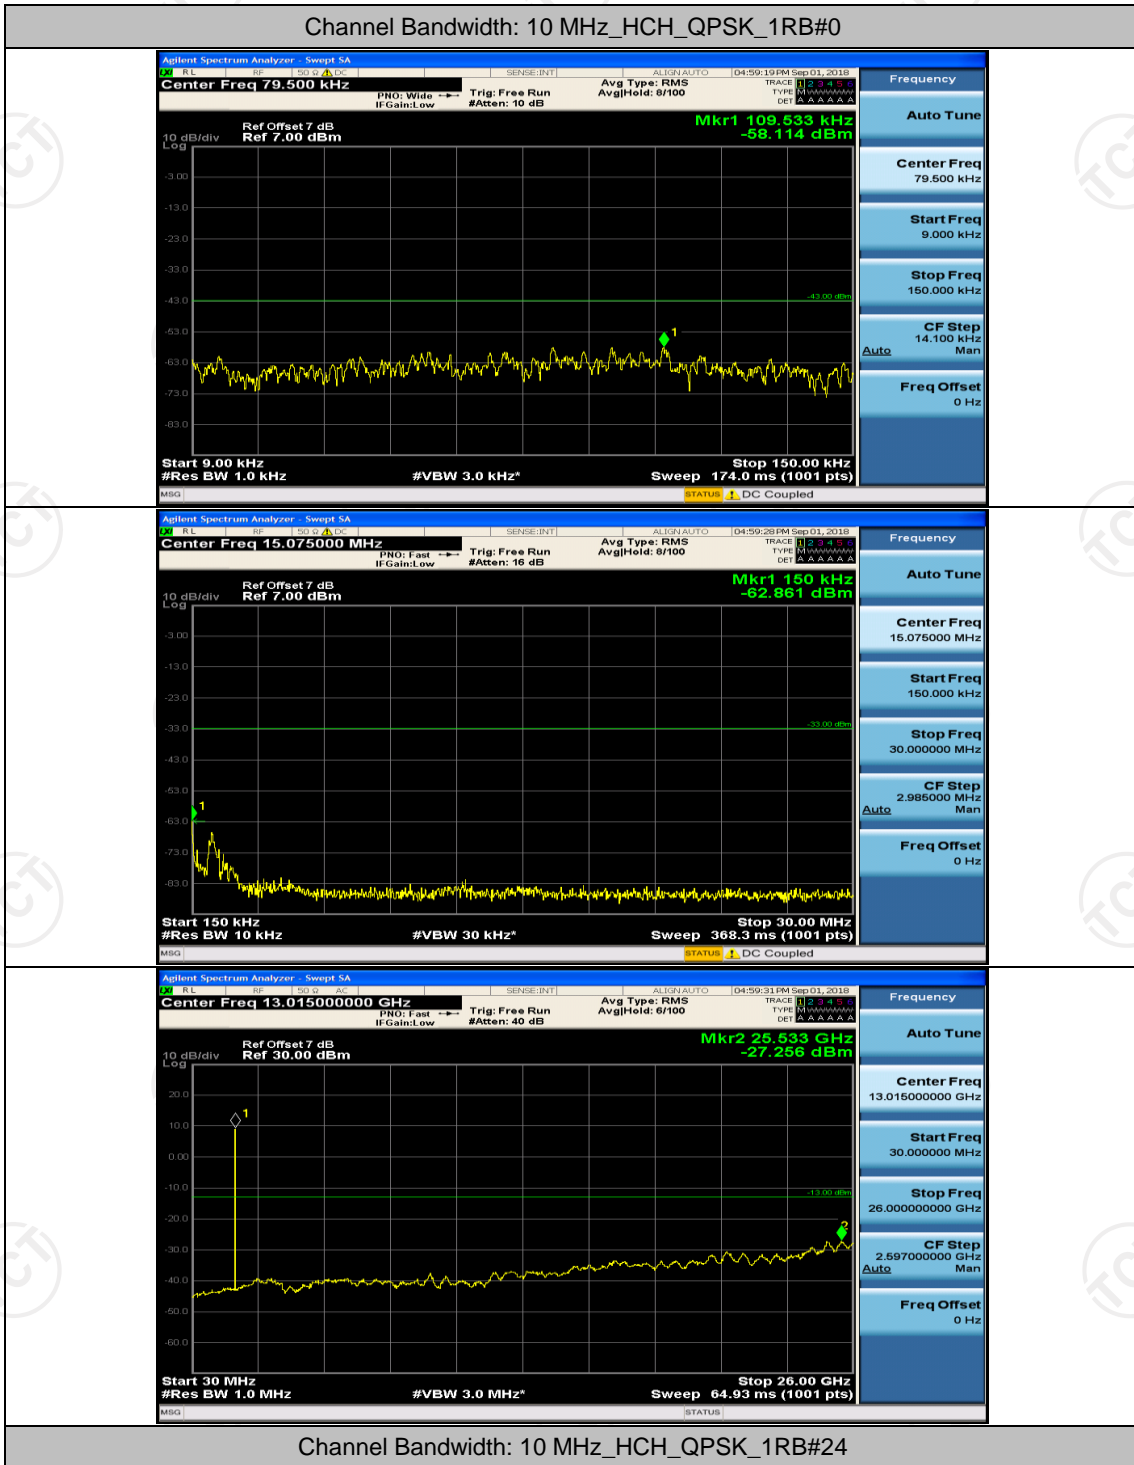

Channel Bandwidth: 10 MHz

Channel Bandwidth: 15 MHz

(Channel Bandwidth:15 MHz)_LCH_16QAM_1RB#0

(Channel Bandwidth:15 MHz)_LCH_16QAM_1RB#37