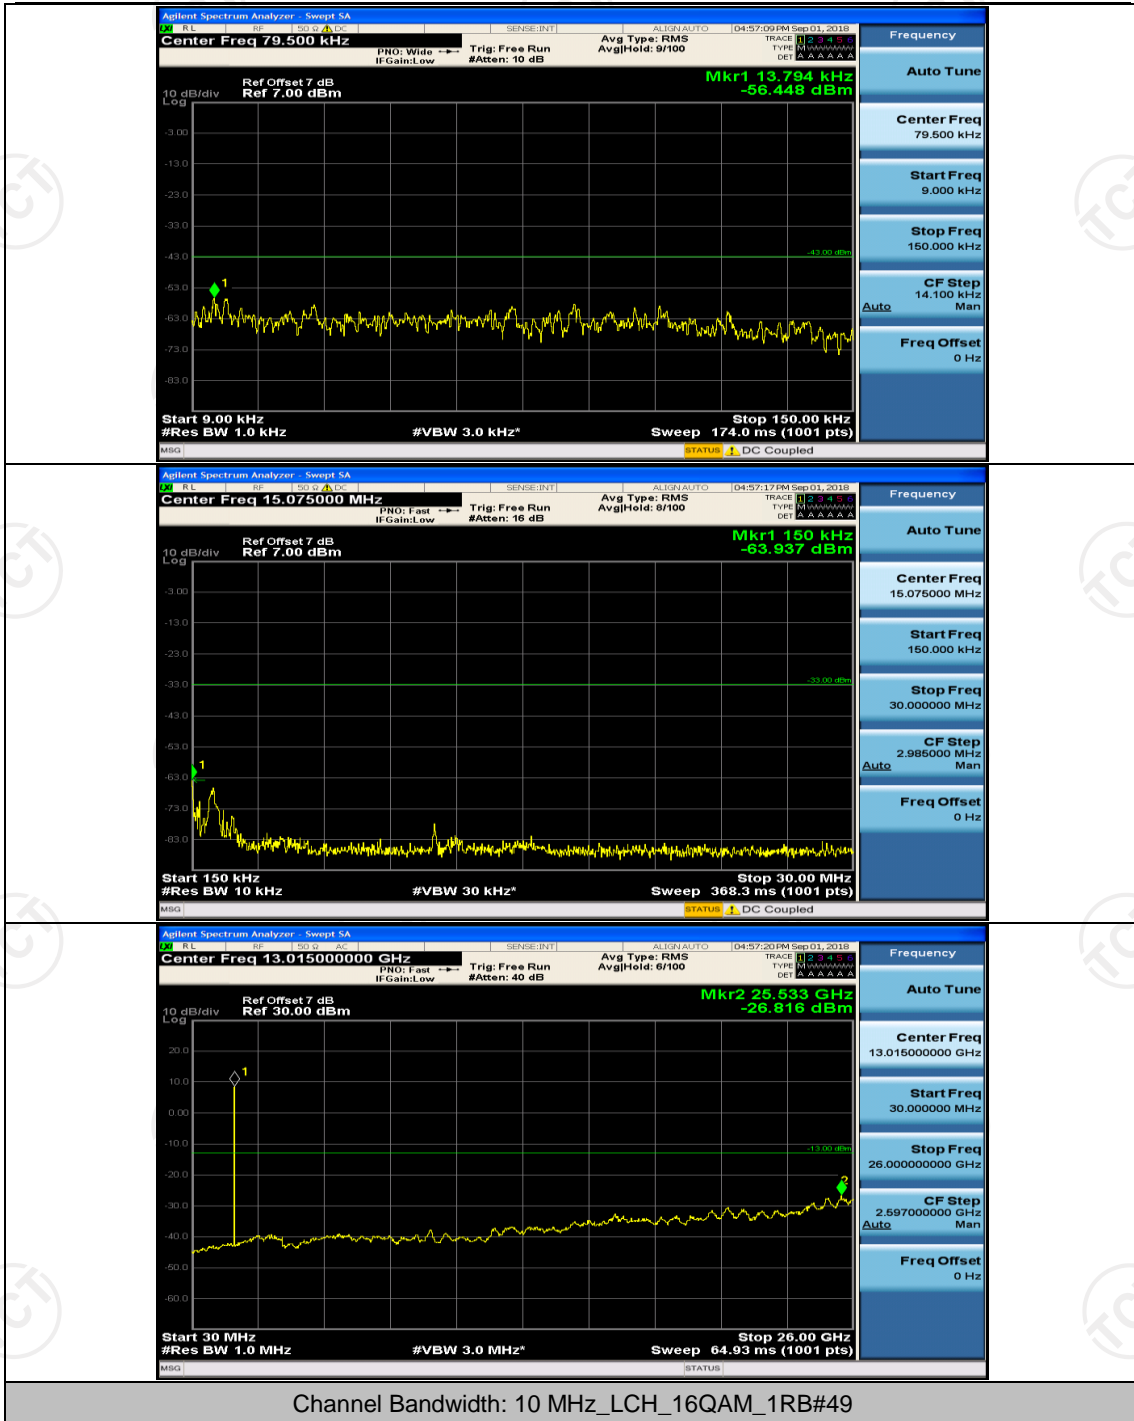

Channel Bandwidth: 10 MHz

Channel Bandwidth: 15 MHz

(Channel Bandwidth:15 MHz)_LCH_16QAM_1RB#0

(Channel Bandwidth:15 MHz)_LCH_16QAM_1RB#37