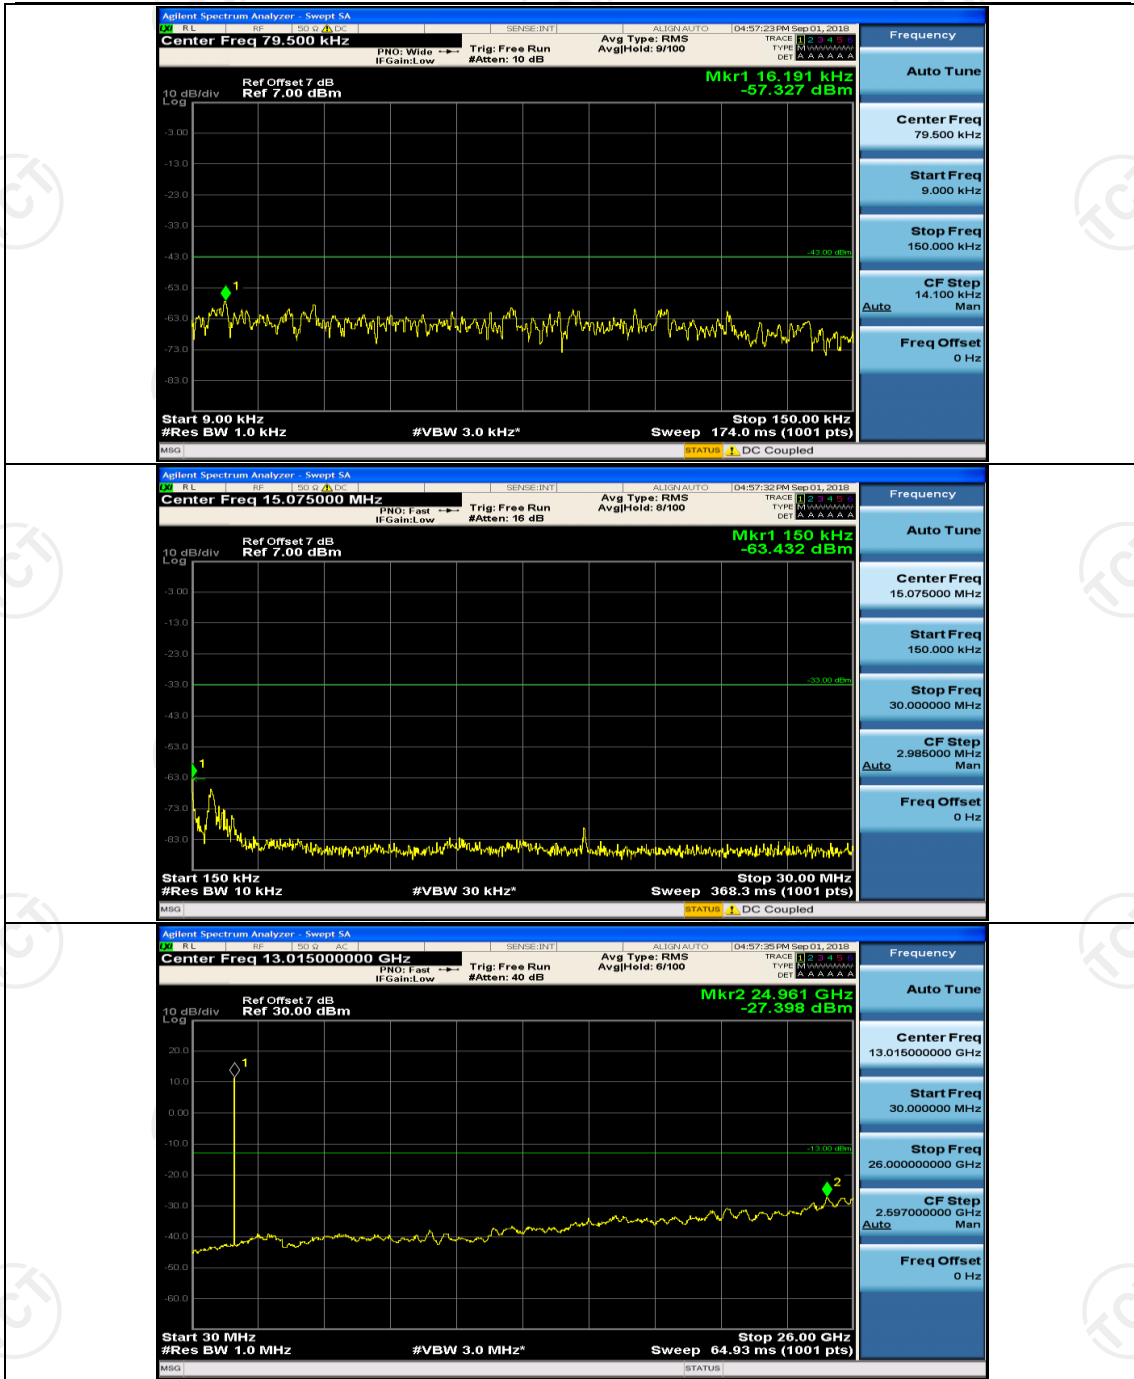

Channel Bandwidth: 10 MHz

Channel Bandwidth: 15 MHz

(Channel Bandwidth:15 MHz)_LCH_16QAM_1RB#0

(Channel Bandwidth:15 MHz)_LCH_16QAM_1RB#37