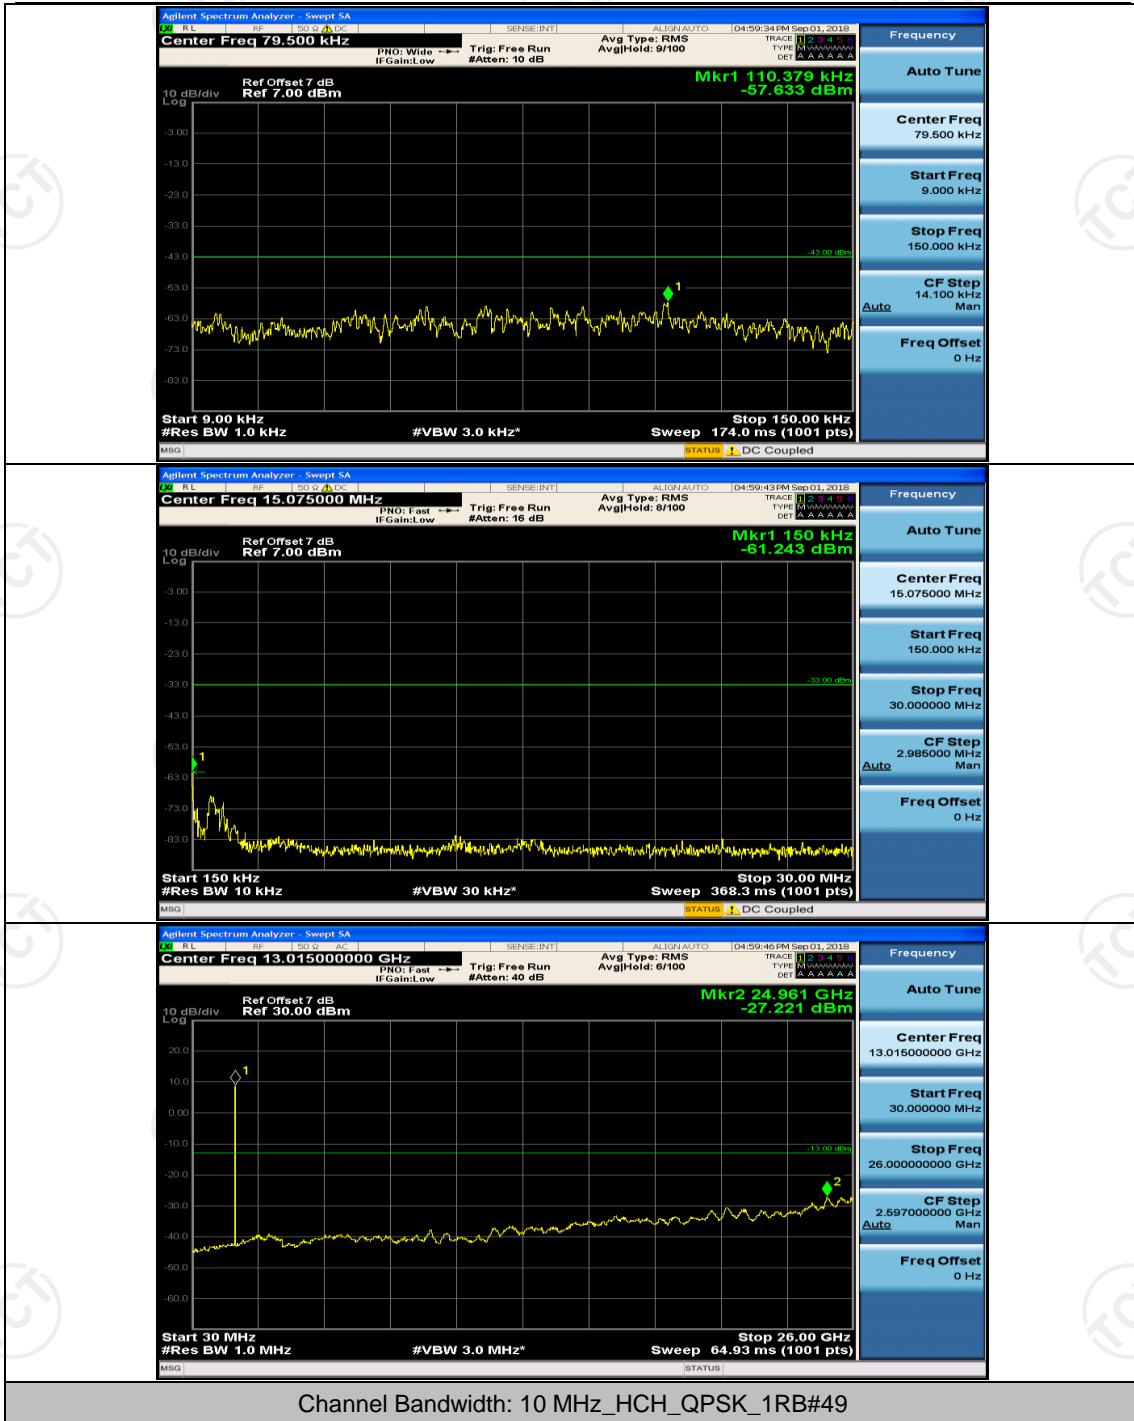

Channel Bandwidth: 10 MHz

Channel Bandwidth: 15 MHz

(Channel Bandwidth:15 MHz)_LCH_16QAM_1RB#0

(Channel Bandwidth:15 MHz)_LCH_16QAM_1RB#37