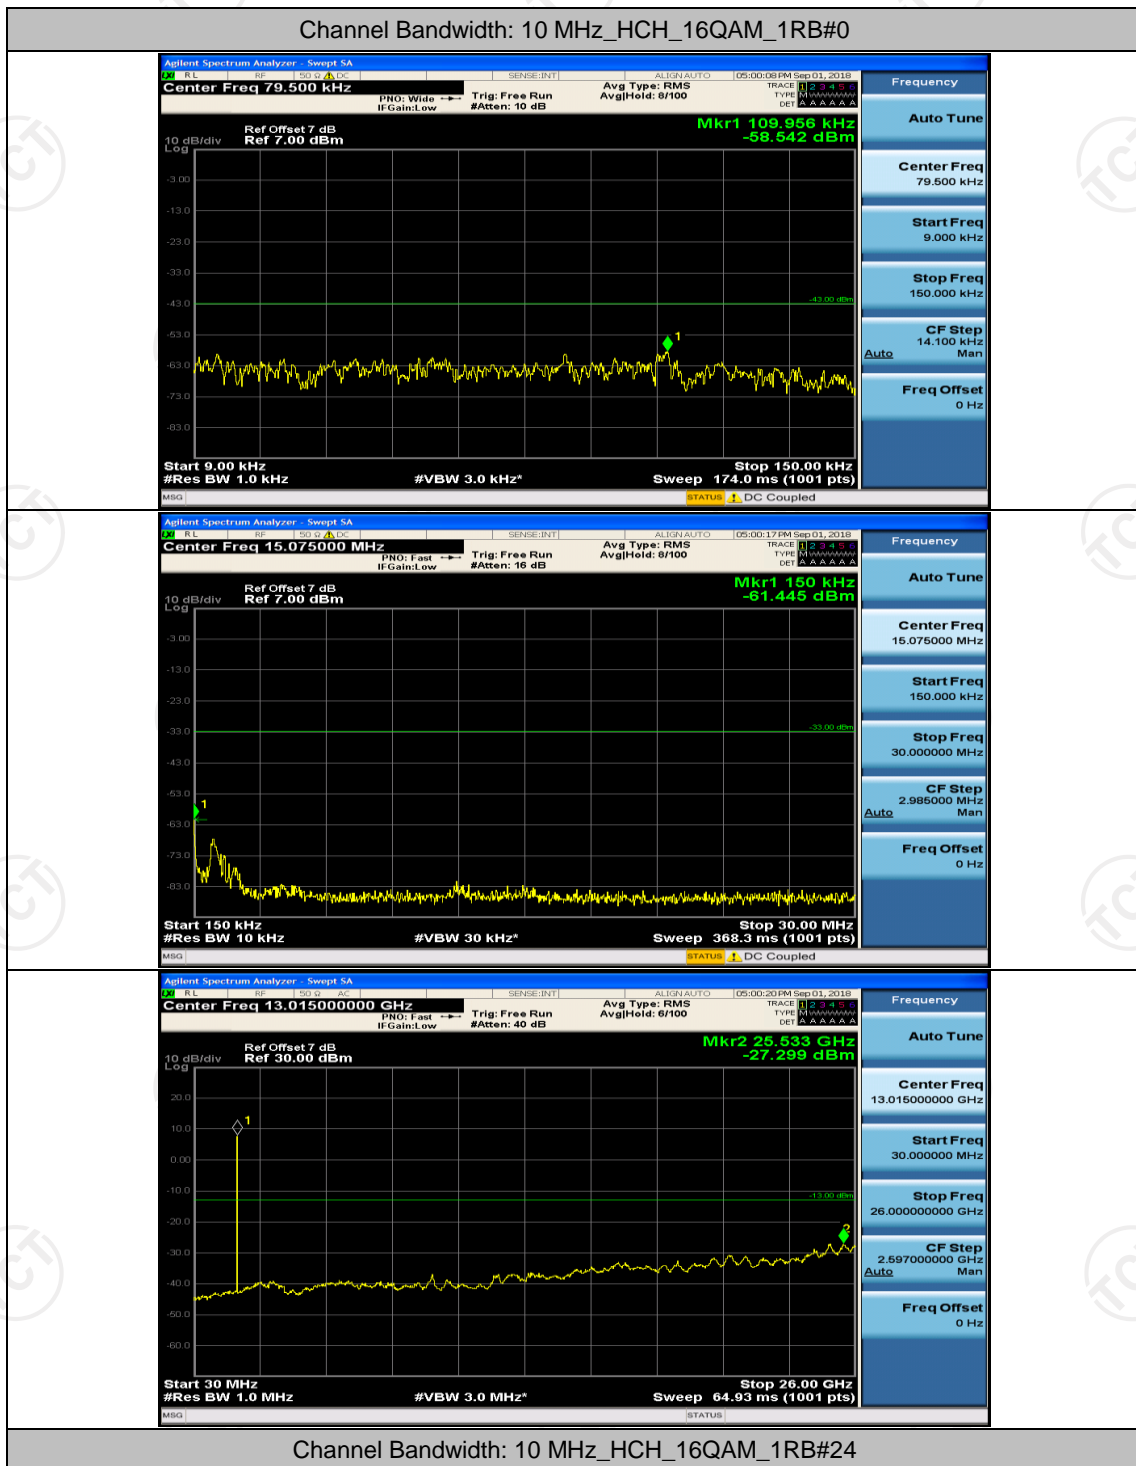

Channel Bandwidth: 10 MHz

Channel Bandwidth: 15 MHz

(Channel Bandwidth:15 MHz)_LCH_16QAM_1RB#0

(Channel Bandwidth:15 MHz)_LCH_16QAM_1RB#37