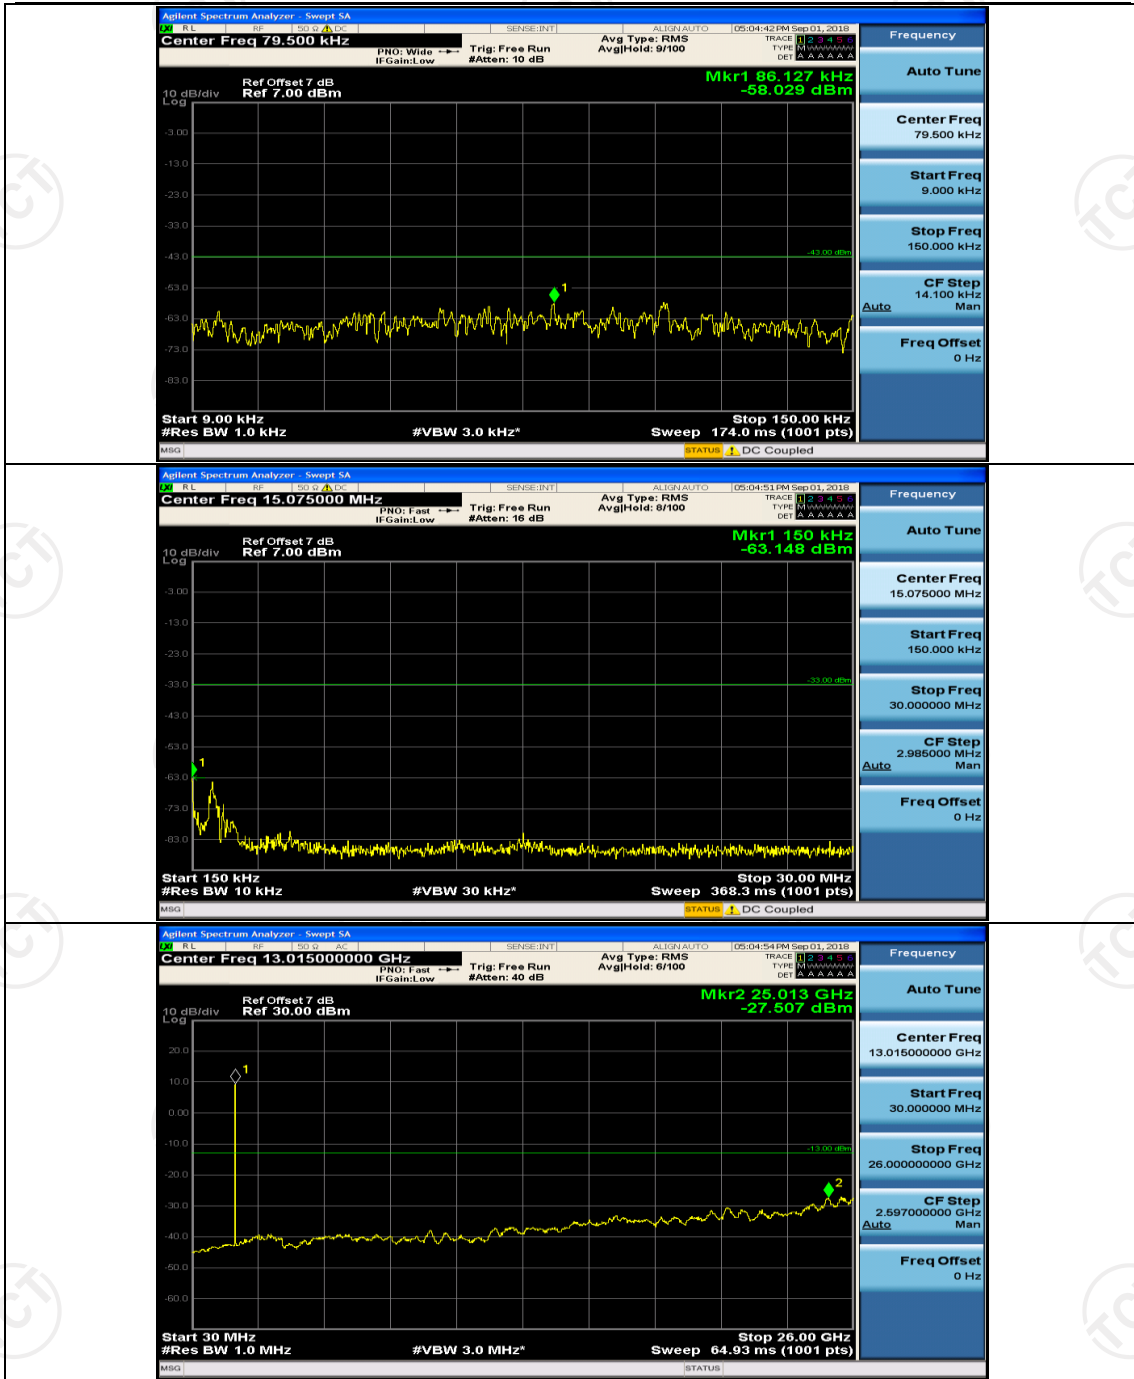

Channel Bandwidth: 10 MHz

Channel Bandwidth: 15 MHz

(Channel Bandwidth:15 MHz)_LCH_16QAM_1RB#0

(Channel Bandwidth:15 MHz)_LCH_16QAM_1RB#37