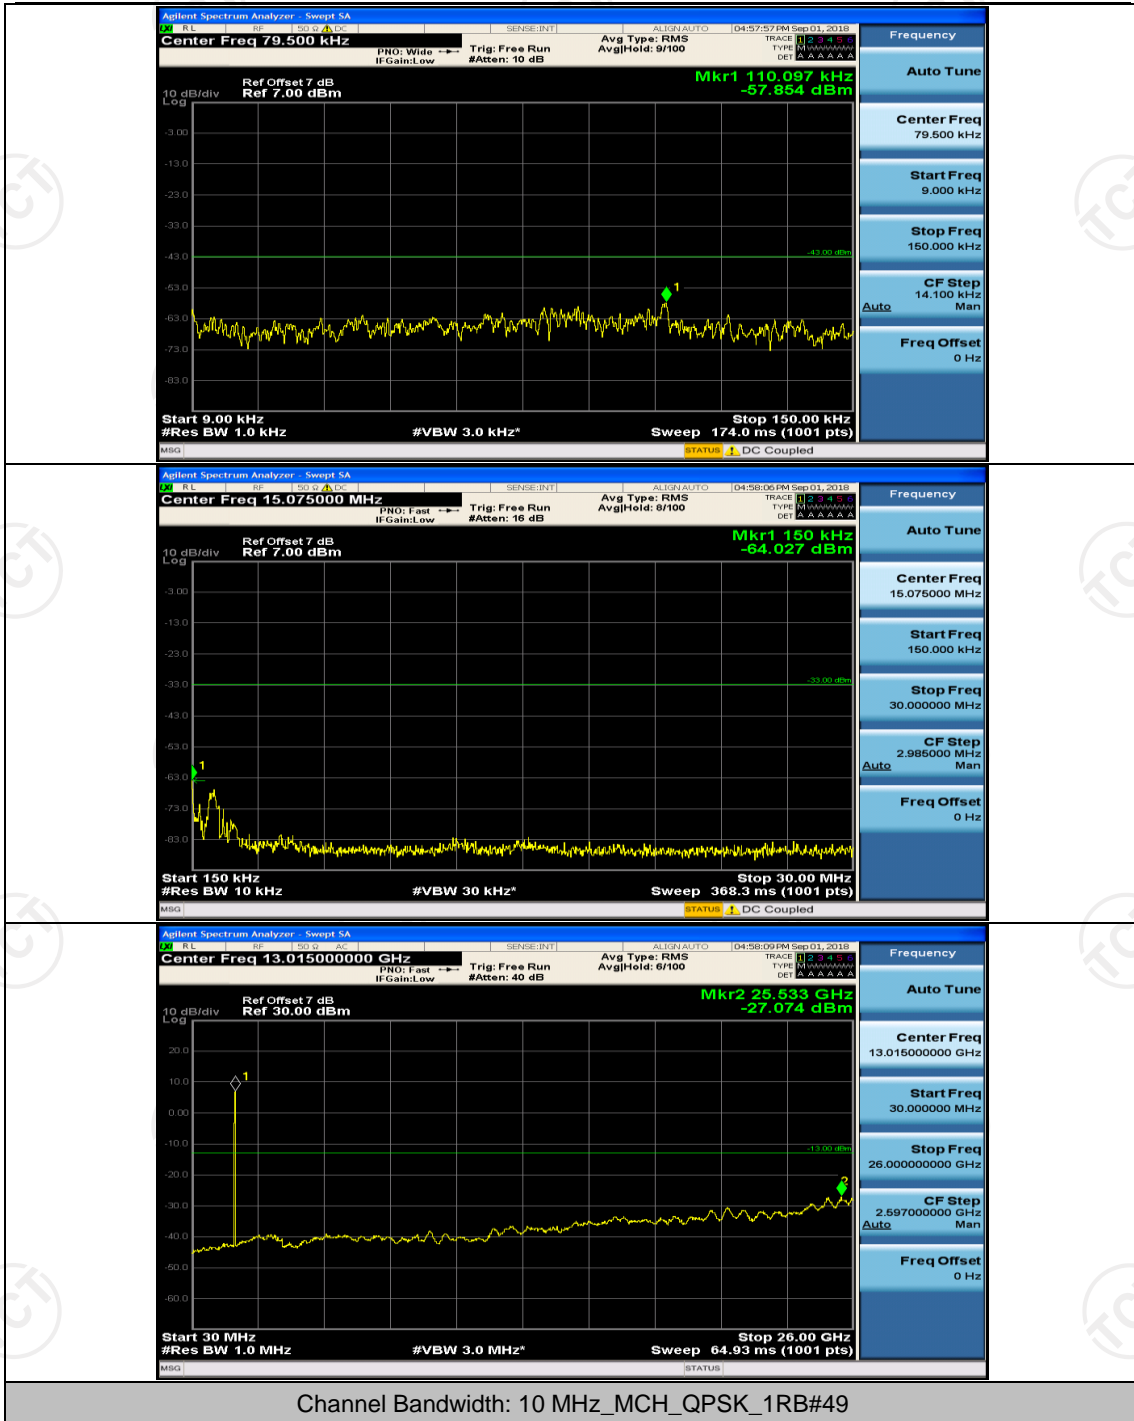

Channel Bandwidth: 10 MHz

Channel Bandwidth: 15 MHz

(Channel Bandwidth:15 MHz)_LCH_16QAM_1RB#0

(Channel Bandwidth:15 MHz)_LCH_16QAM_1RB#37