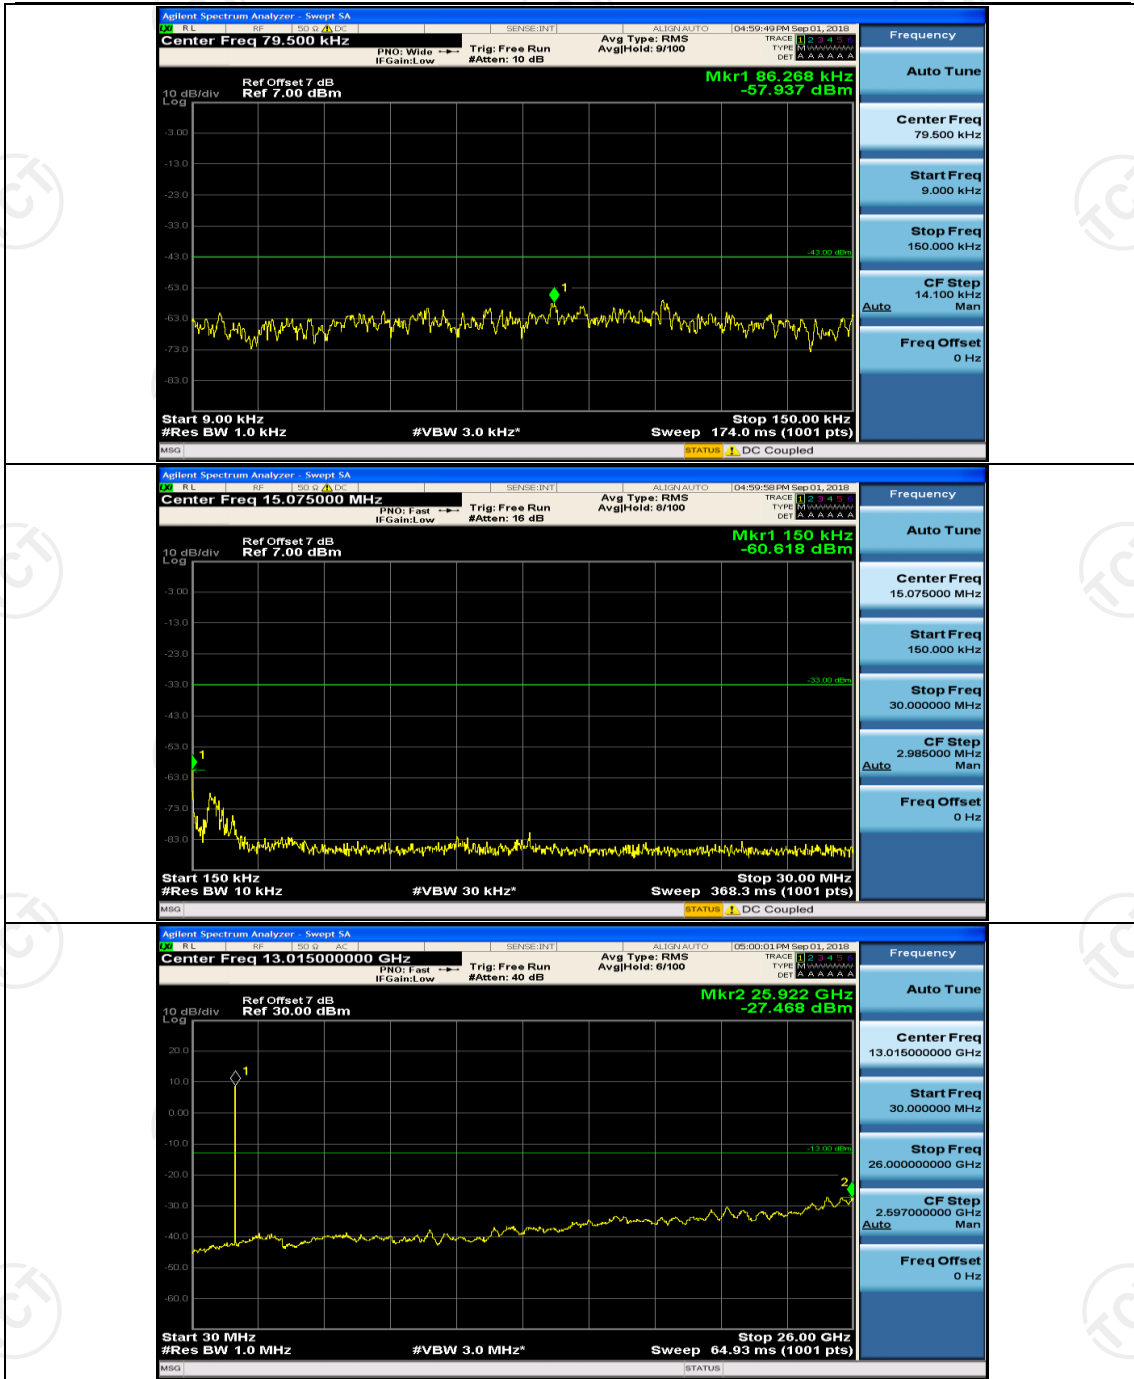

Channel Bandwidth: 10 MHz

Channel Bandwidth: 15 MHz

(Channel Bandwidth:15 MHz)_LCH_16QAM_1RB#0

(Channel Bandwidth:15 MHz)_LCH_16QAM_1RB#37