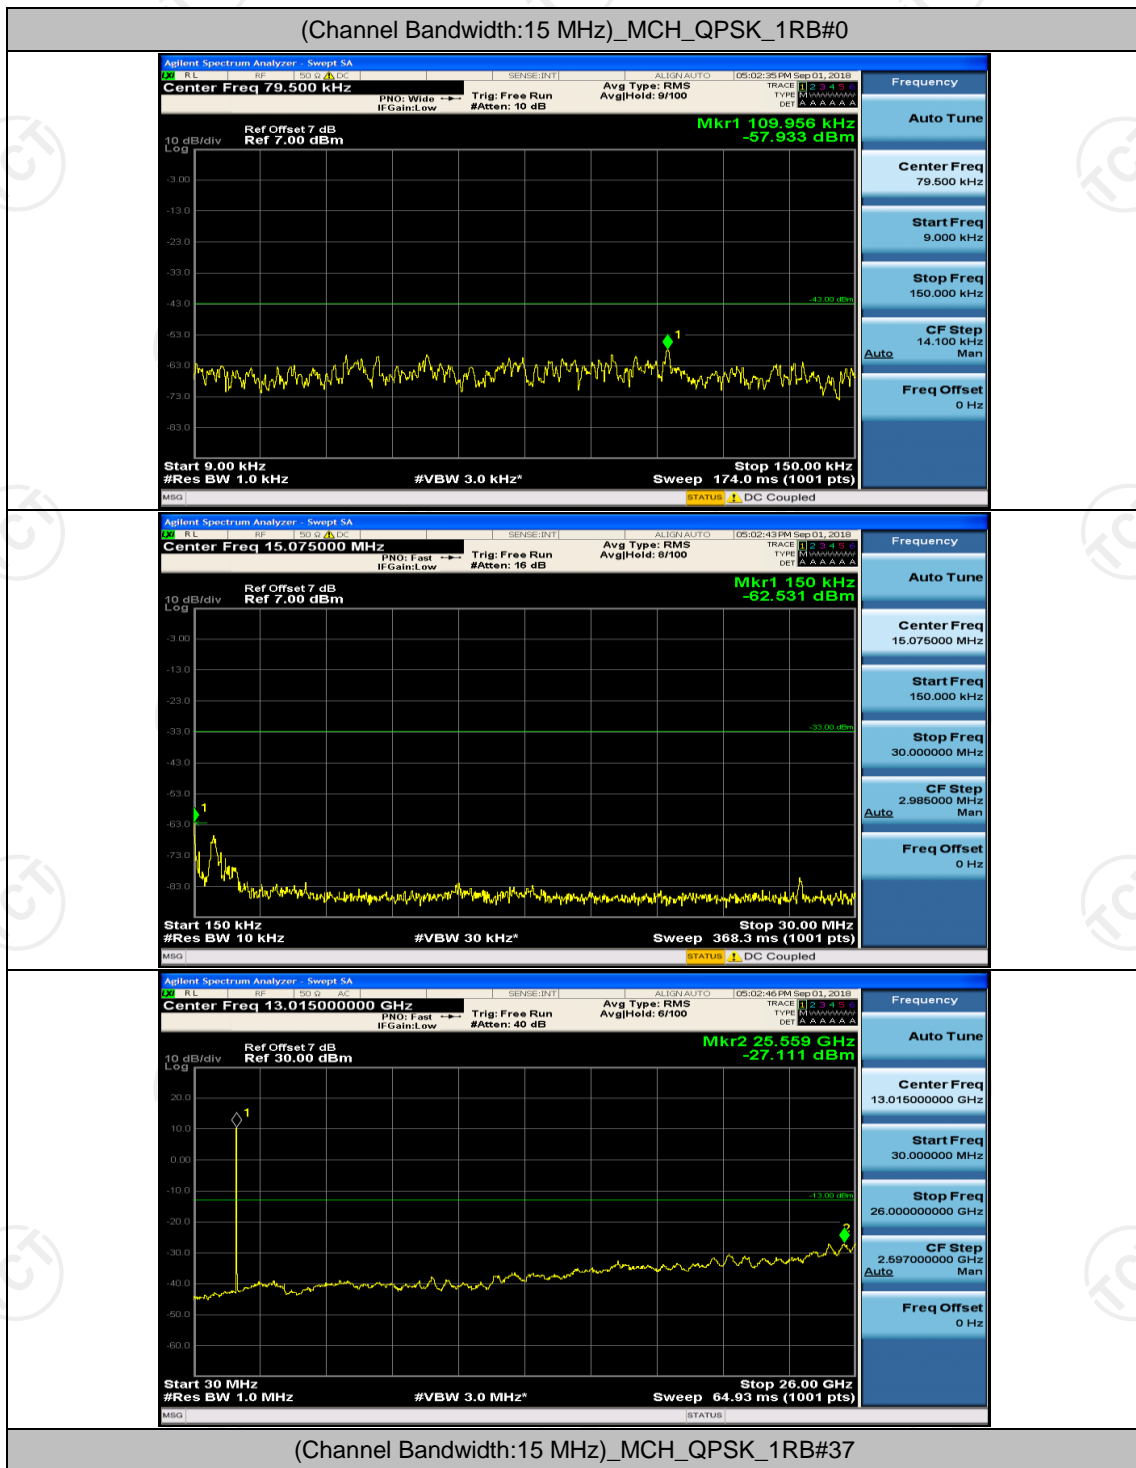

Channel Bandwidth: 10 MHz

Channel Bandwidth: 15 MHz

(Channel Bandwidth:15 MHz)_LCH_16QAM_1RB#0

(Channel Bandwidth:15 MHz)_LCH_16QAM_1RB#37