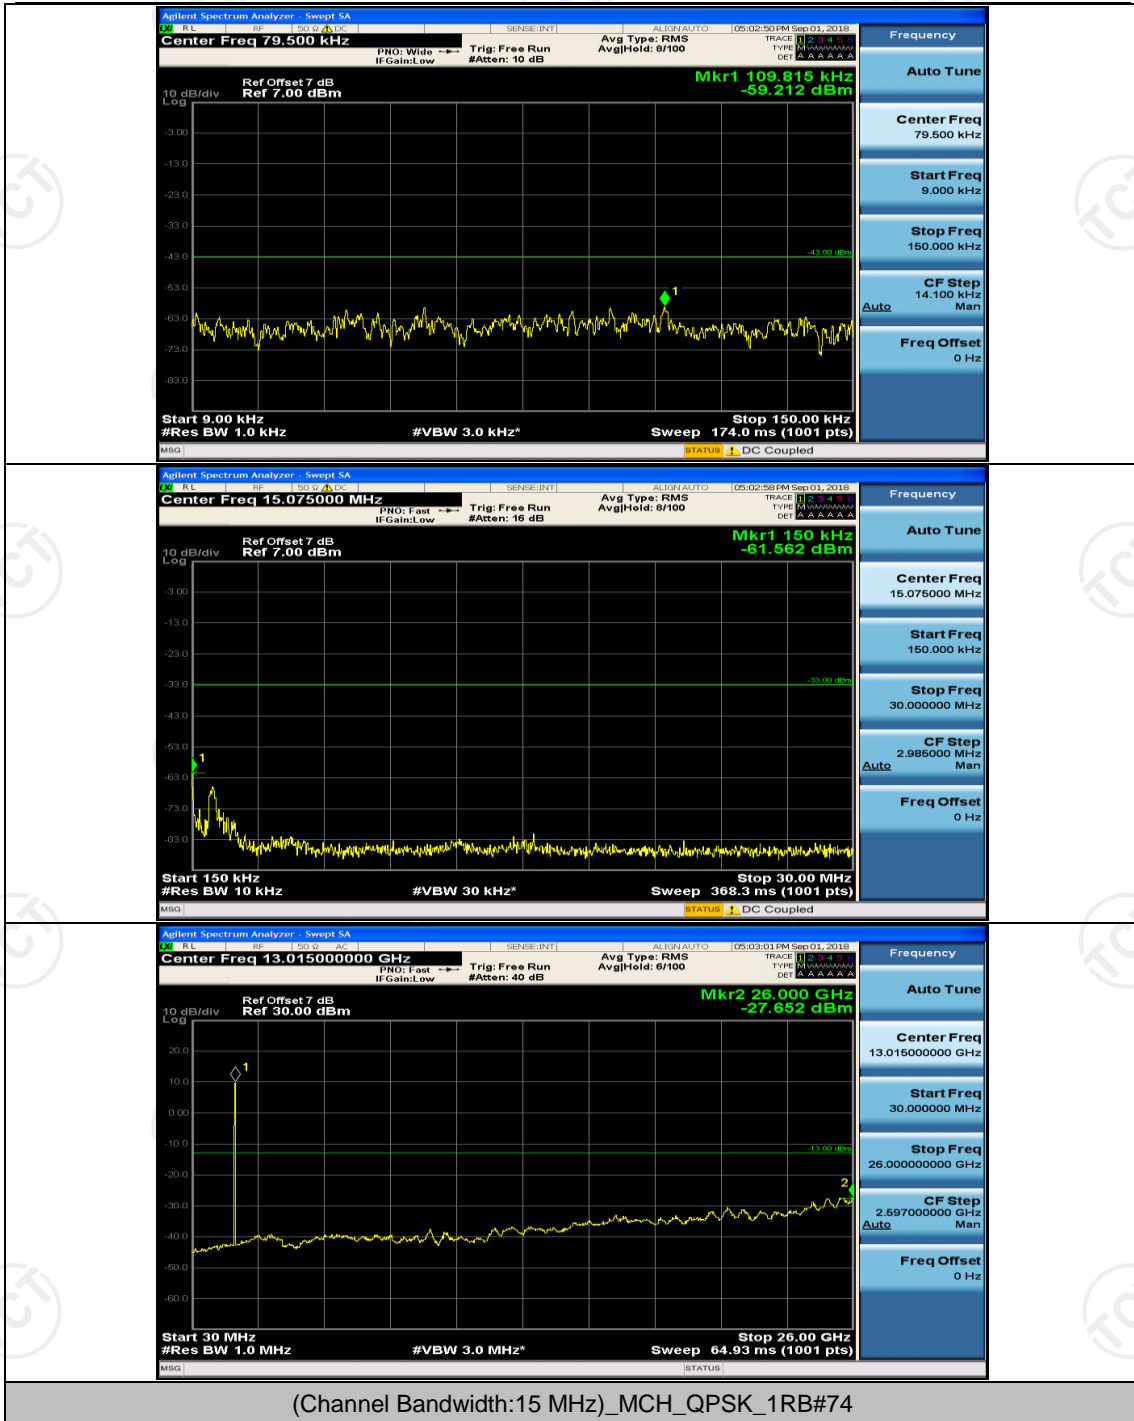

Channel Bandwidth: 10 MHz

Channel Bandwidth: 15 MHz

(Channel Bandwidth:15 MHz)_LCH_16QAM_1RB#0

(Channel Bandwidth:15 MHz)_LCH_16QAM_1RB#37