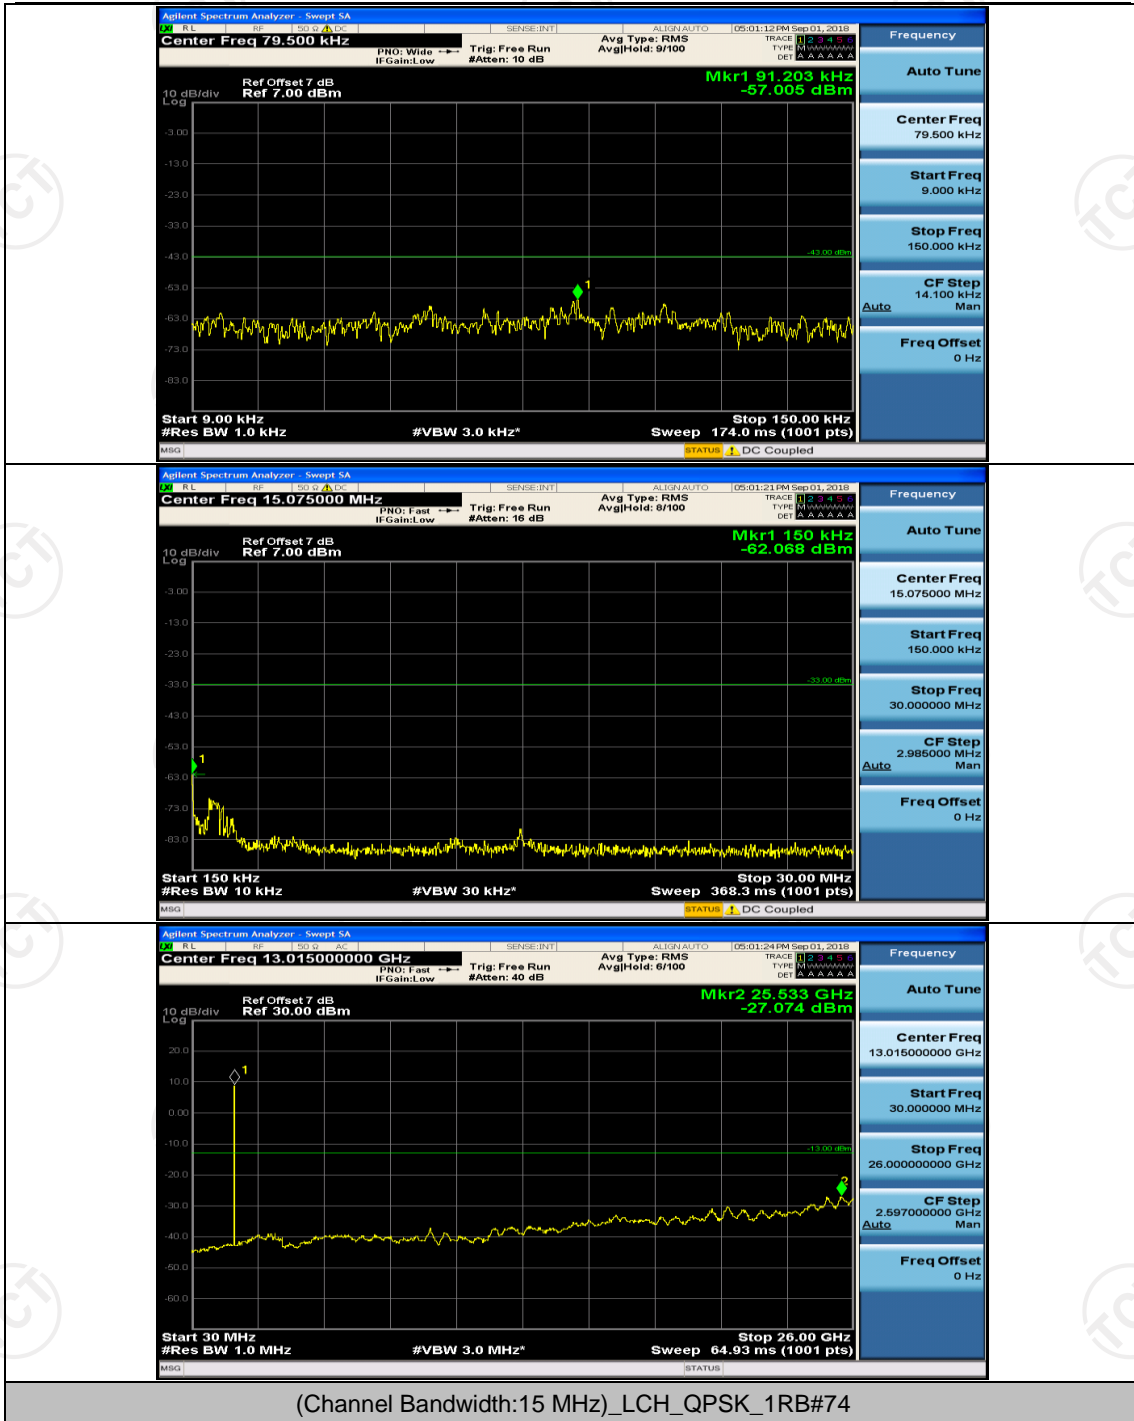

Channel Bandwidth: 10 MHz

Channel Bandwidth: 15 MHz

(Channel Bandwidth:15 MHz)_LCH_16QAM_1RB#0

(Channel Bandwidth:15 MHz)_LCH_16QAM_1RB#37