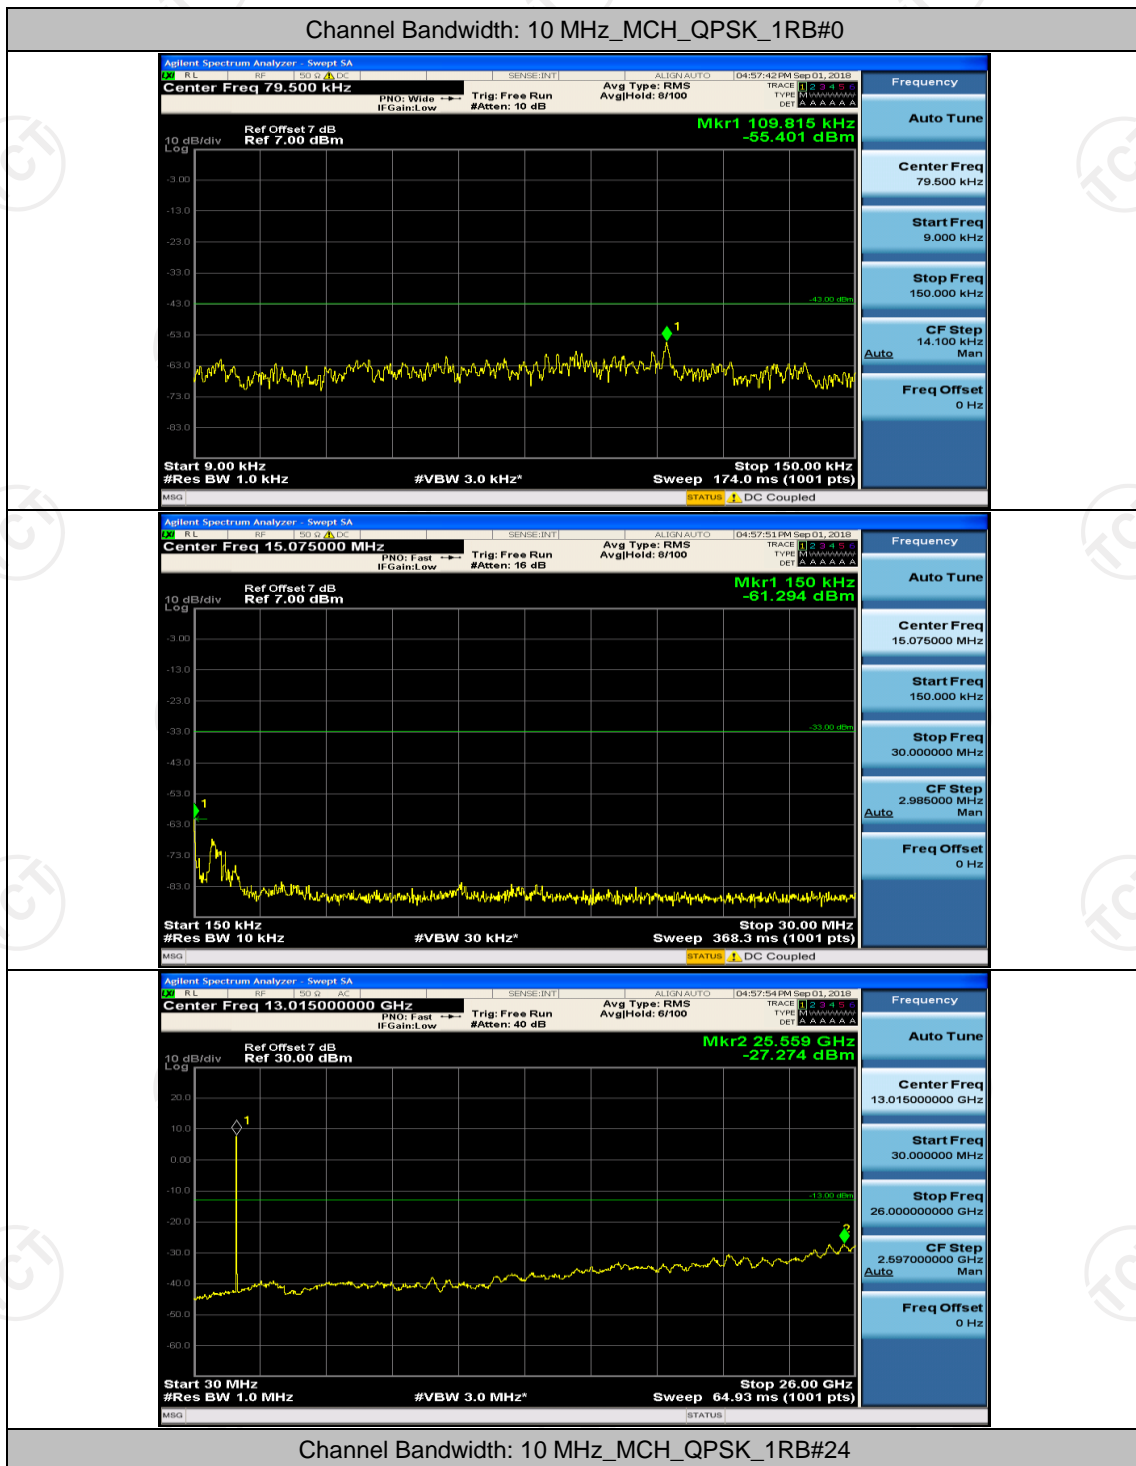

Channel Bandwidth: 10 MHz

Channel Bandwidth: 15 MHz

(Channel Bandwidth:15 MHz)_LCH_16QAM_1RB#0

(Channel Bandwidth:15 MHz)_LCH_16QAM_1RB#37