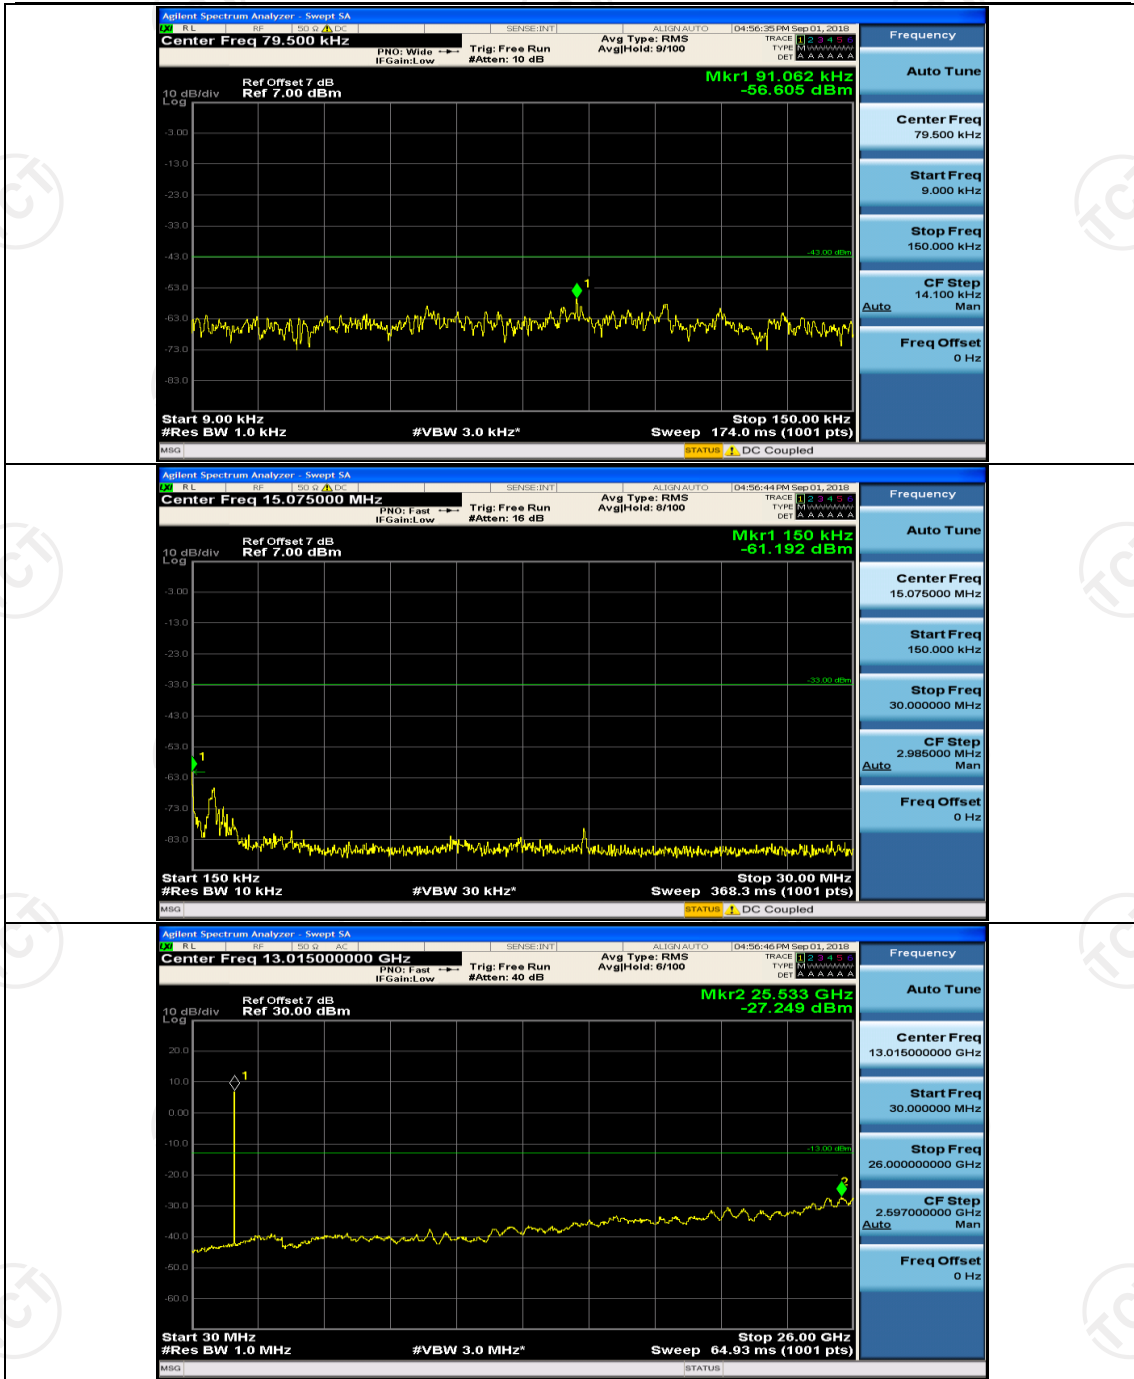

Channel Bandwidth: 10 MHz

Channel Bandwidth: 15 MHz

(Channel Bandwidth:15 MHz)_LCH_16QAM_1RB#0

(Channel Bandwidth:15 MHz)_LCH_16QAM_1RB#37