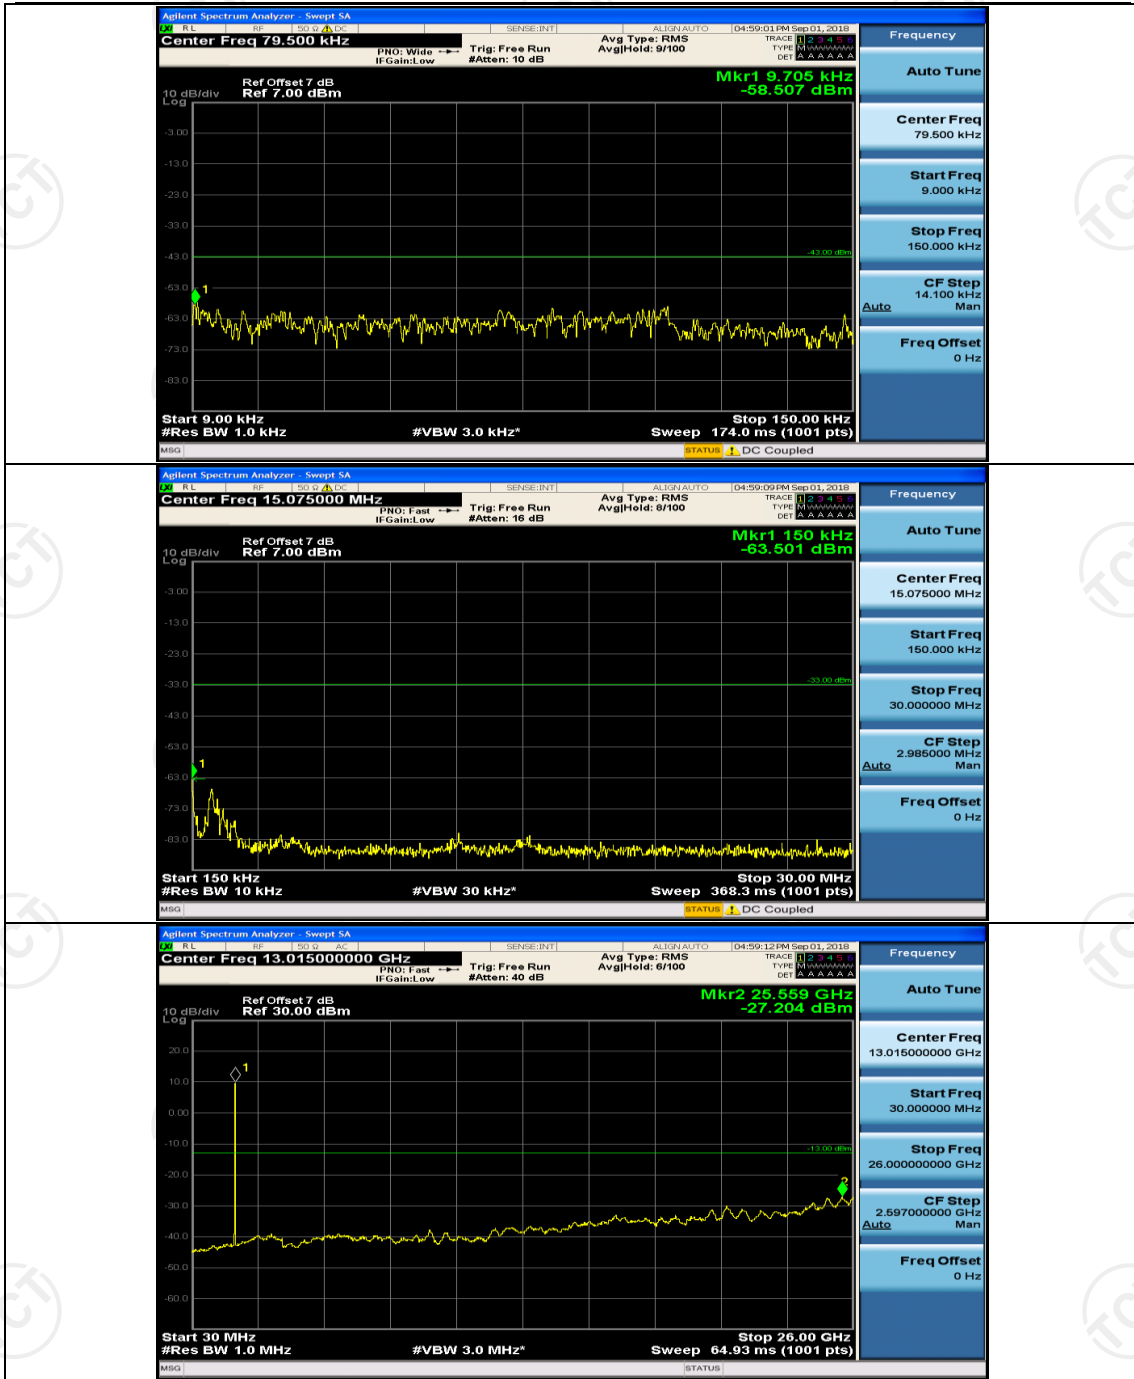

Channel Bandwidth: 10 MHz

Channel Bandwidth: 15 MHz

(Channel Bandwidth:15 MHz)_LCH_16QAM_1RB#0

(Channel Bandwidth:15 MHz)_LCH_16QAM_1RB#37