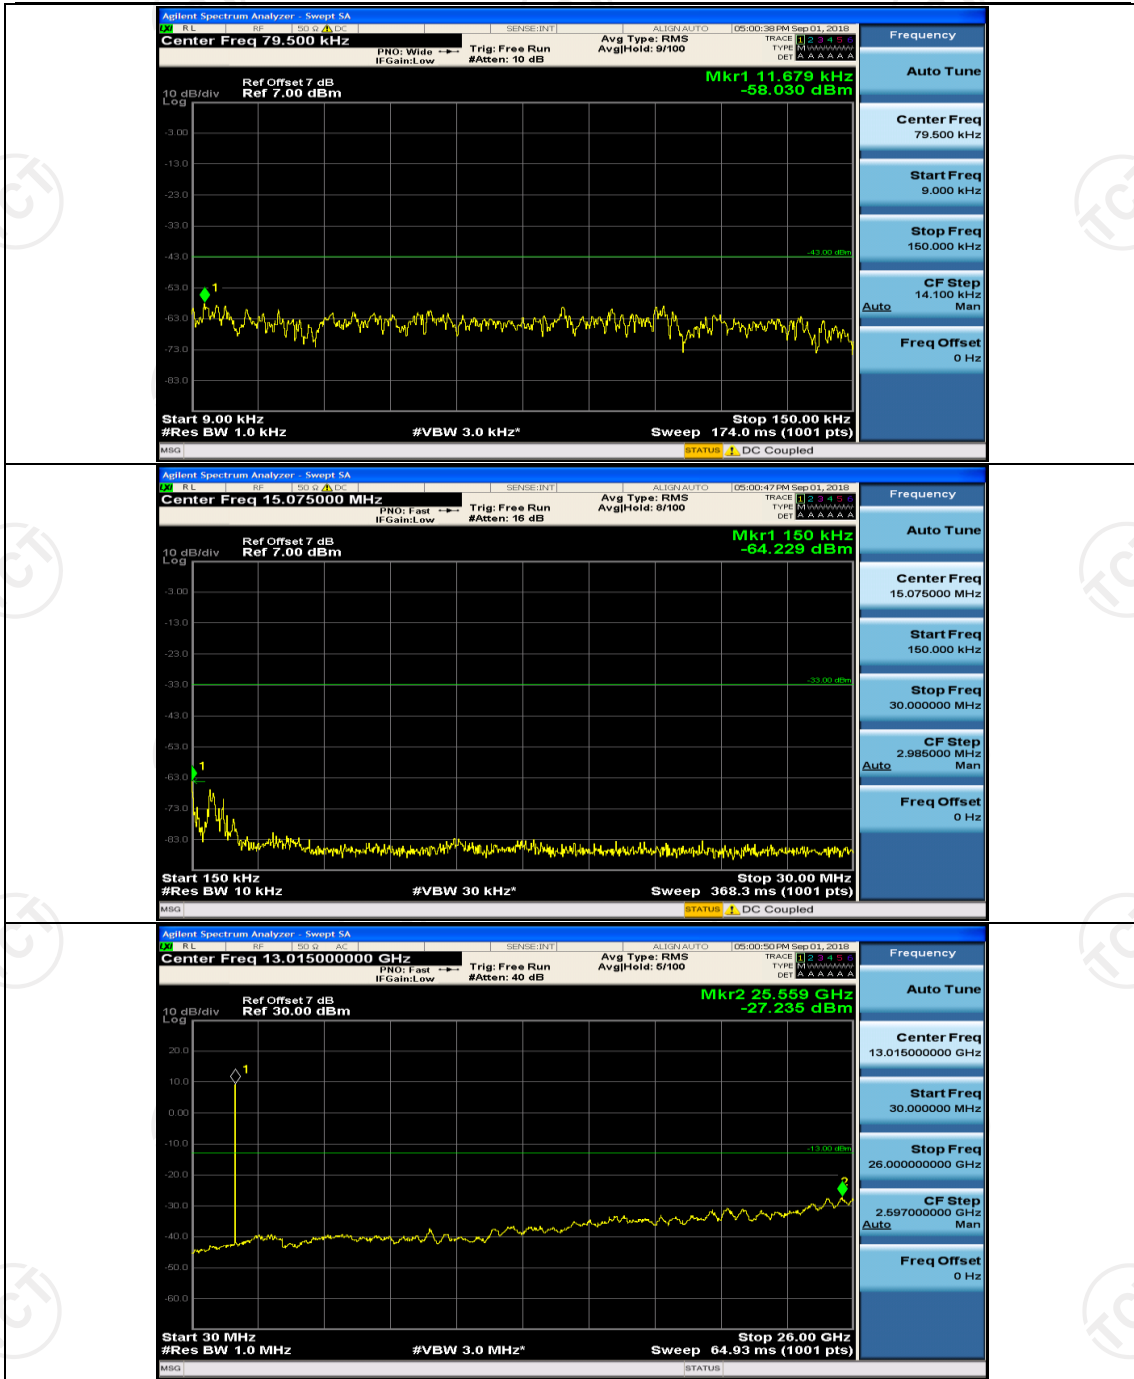

Channel Bandwidth: 10 MHz

Channel Bandwidth: 15 MHz

(Channel Bandwidth:15 MHz)_LCH_16QAM_1RB#0

(Channel Bandwidth:15 MHz)_LCH_16QAM_1RB#37