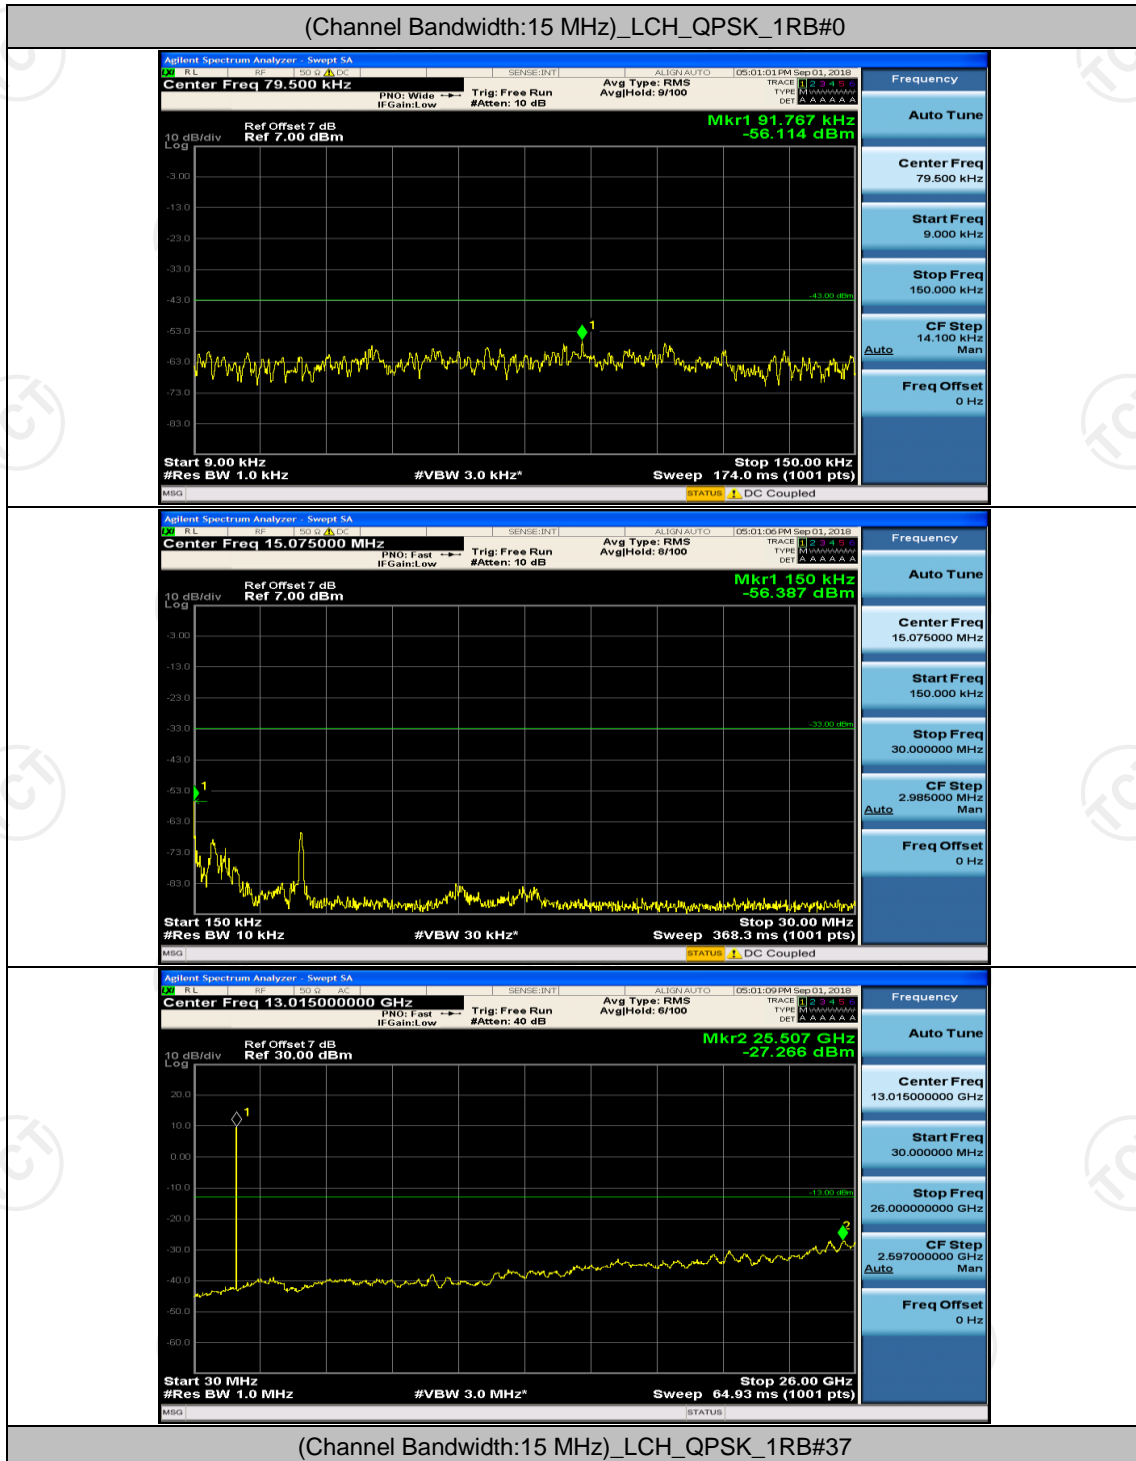

Channel Bandwidth: 10 MHz

Channel Bandwidth: 15 MHz

(Channel Bandwidth:15 MHz)_LCH_16QAM_1RB#0

(Channel Bandwidth:15 MHz)_LCH_16QAM_1RB#37