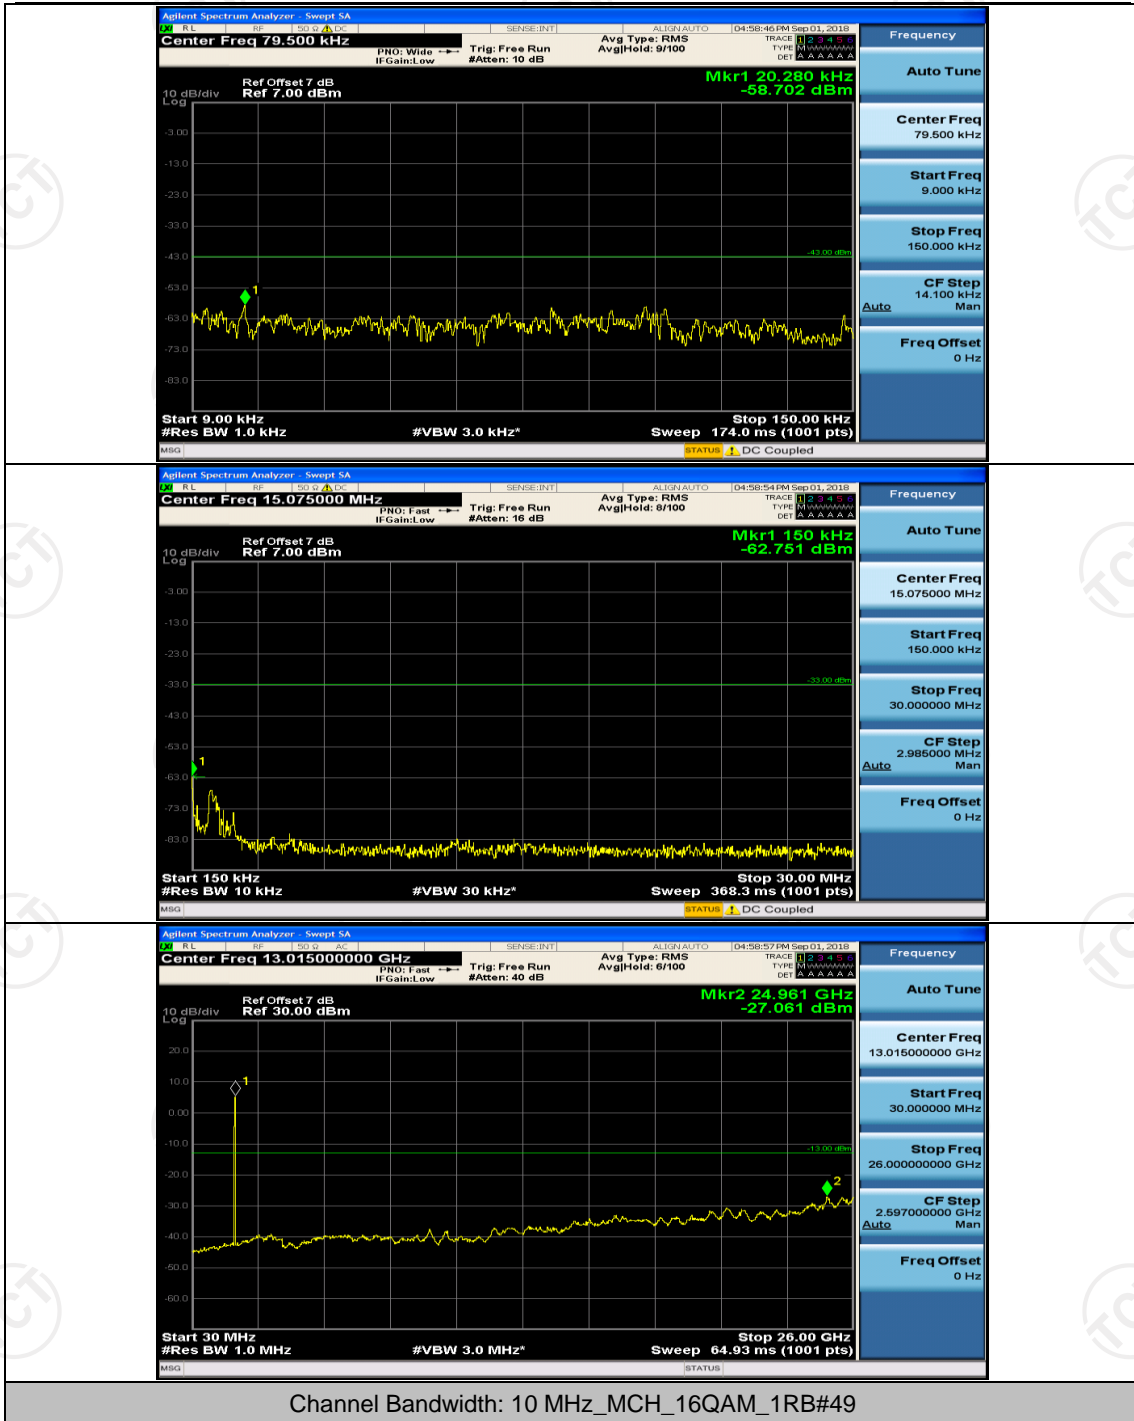

Channel Bandwidth: 10 MHz

Channel Bandwidth: 15 MHz

(Channel Bandwidth:15 MHz)_LCH_16QAM_1RB#0

(Channel Bandwidth:15 MHz)_LCH_16QAM_1RB#37