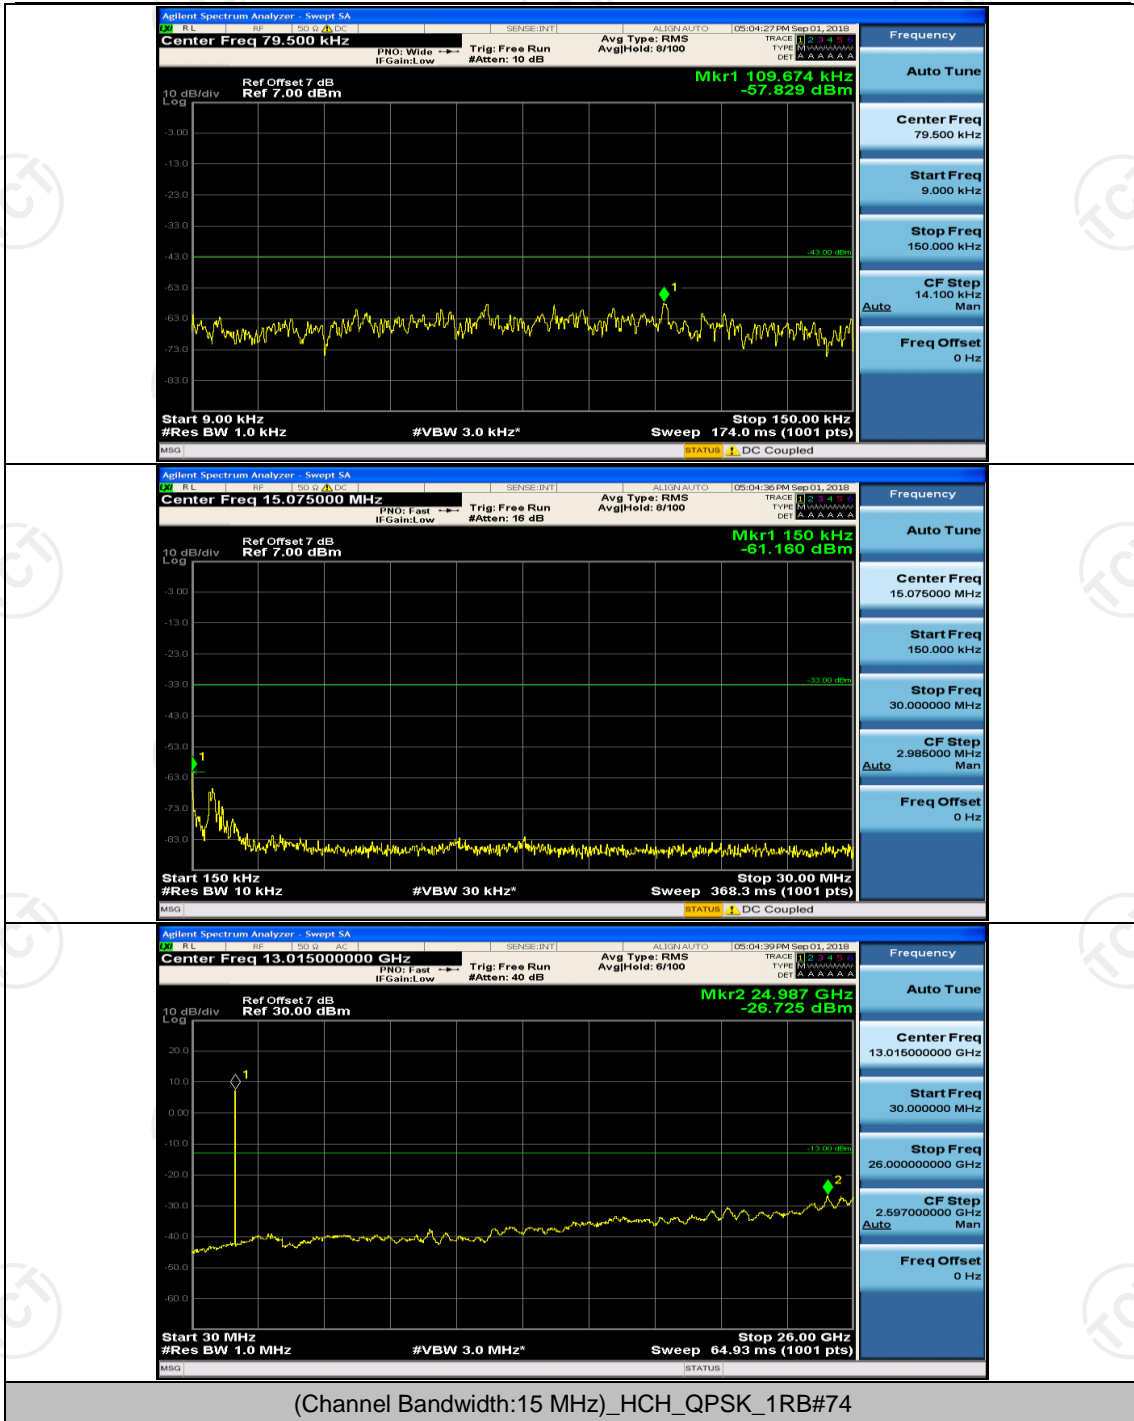

Channel Bandwidth: 10 MHz

Channel Bandwidth: 15 MHz

(Channel Bandwidth:15 MHz)_LCH_16QAM_1RB#0

(Channel Bandwidth:15 MHz)_LCH_16QAM_1RB#37