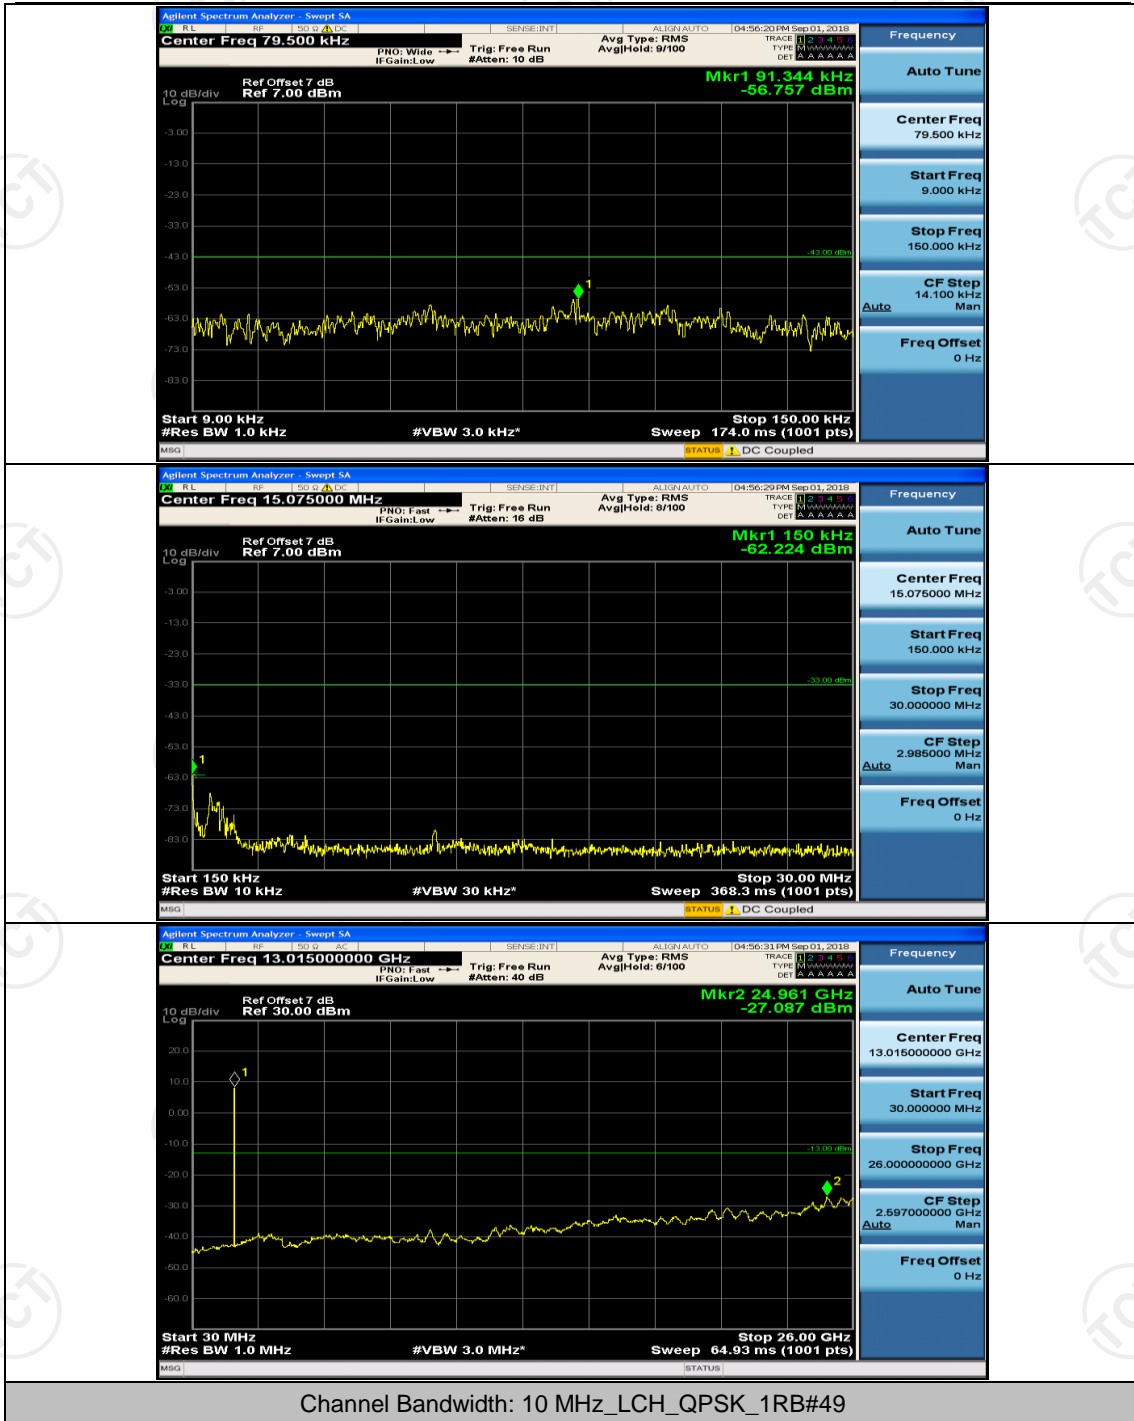

Channel Bandwidth: 10 MHz

Channel Bandwidth: 15 MHz

(Channel Bandwidth:15 MHz)_LCH_16QAM_1RB#0

(Channel Bandwidth:15 MHz)_LCH_16QAM_1RB#37