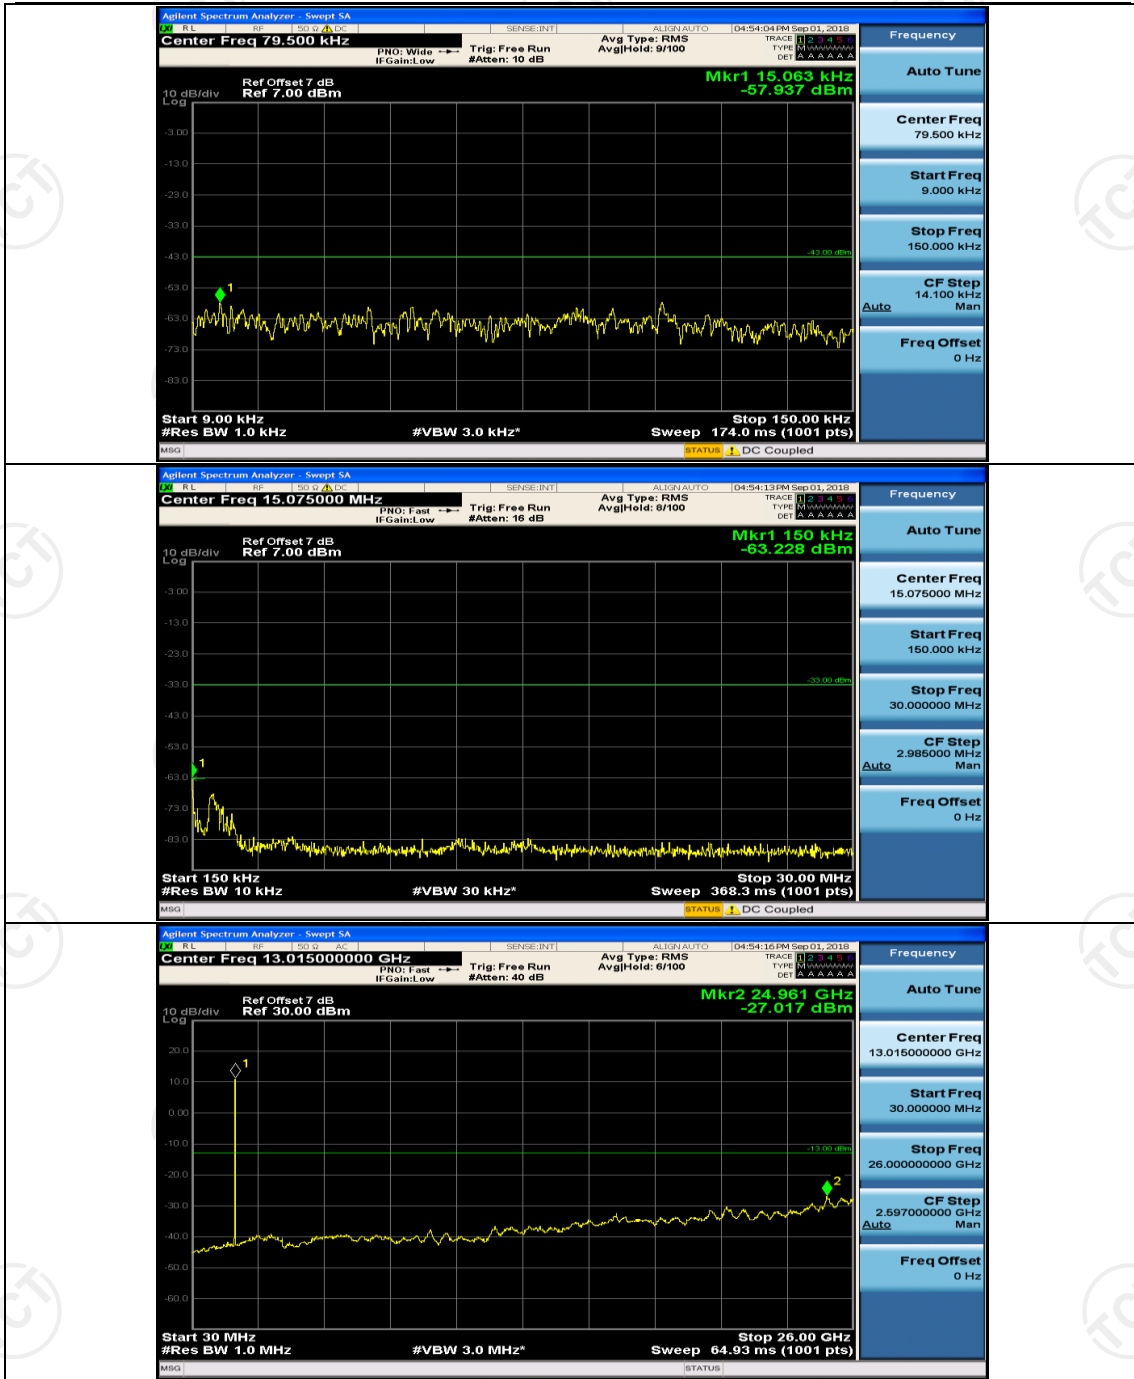

Channel Bandwidth: 3 MHz

(Channel Bandwidth: 3 MHz)_MCH_QPSK_1RB#0

(Channel Bandwidth: 3 MHz)_MCH_QPSK_1RB#7

(Channel Bandwidth: 3 MHz)_HCH_QPSK_1RB#0

(Channel Bandwidth: 3 MHz)_HCH_QPSK_1RB#7

(Channel Bandwidth: 3 MHz)_MCH_16QAM_1RB#0

(Channel Bandwidth: 3 MHz)_MCH_16QAM_1RB#7

(Channel Bandwidth: 3 MHz)_HCH_16QAM_1RB#0

Channel Bandwidth: 5 MHz

(Channel Bandwidth: 5 MHz)_HCH_QPSK_1RB#0

(Channel Bandwidth: 5 MHz)_HCH_QPSK_1RB#12

(Channel Bandwidth: 5 MHz)_MCH_16QAM_1RB#0

(Channel Bandwidth: 5 MHz)_MCH_16QAM_1RB#12

(Channel Bandwidth: 5 MHz)_HCH_16QAM_1RB#0

(Channel Bandwidth: 5 MHz)_HCH_16QAM_1RB#12