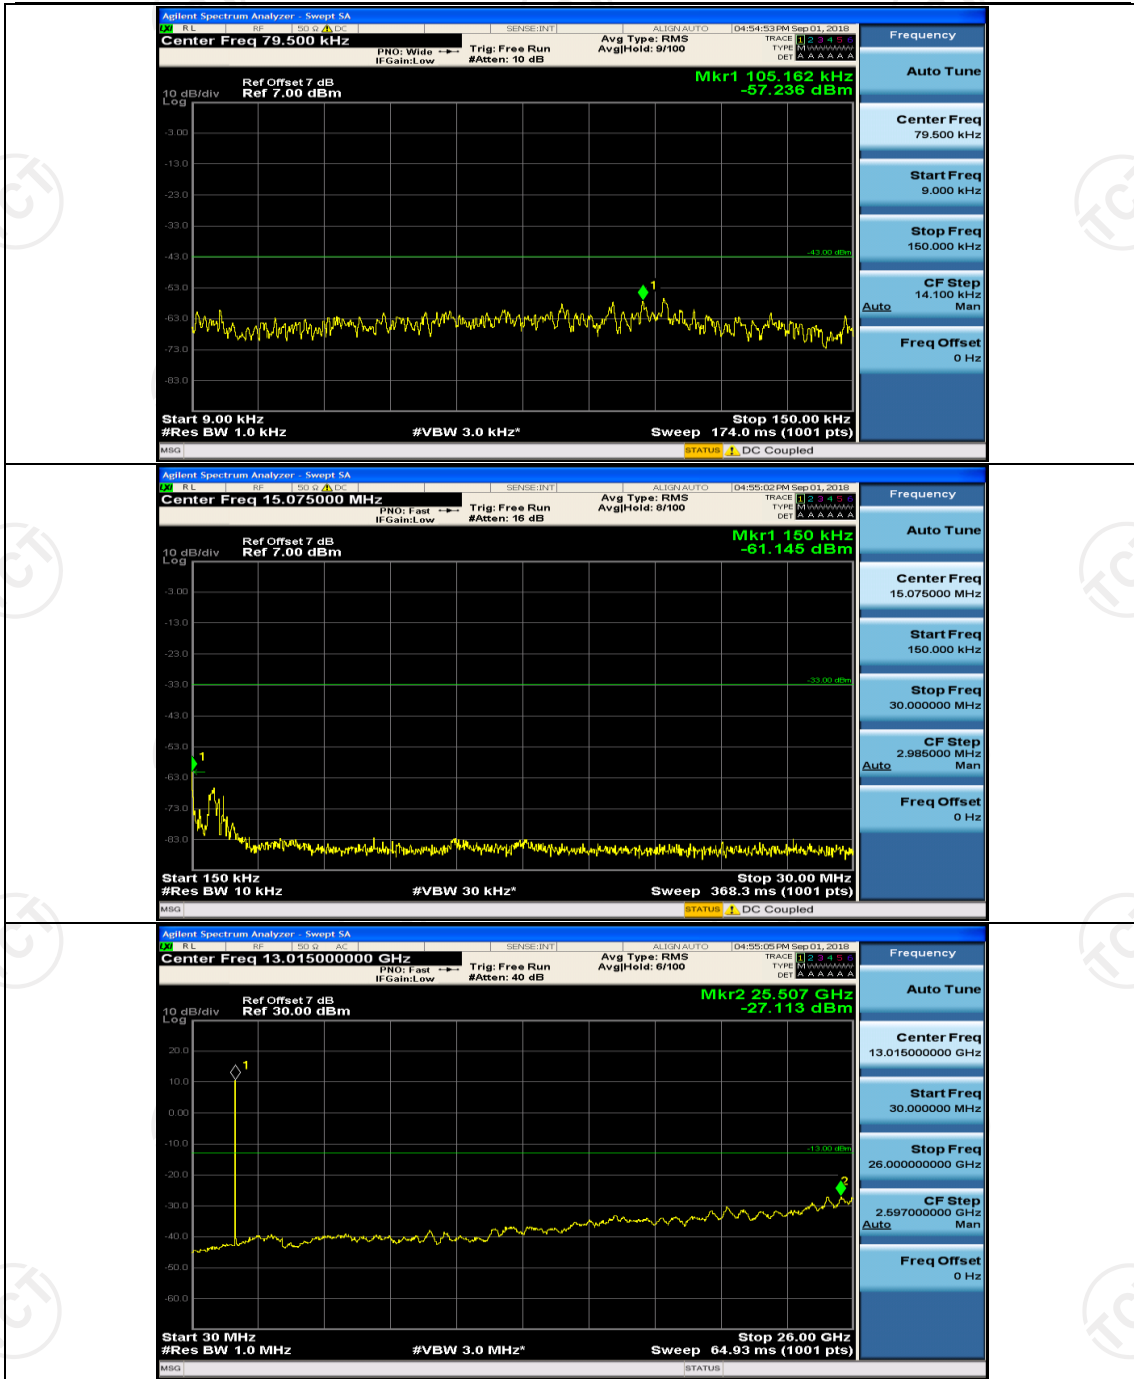

Channel Bandwidth: 3 MHz

(Channel Bandwidth: 3 MHz)_MCH_QPSK_1RB#0

(Channel Bandwidth: 3 MHz)_MCH_QPSK_1RB#7

(Channel Bandwidth: 3 MHz)_HCH_QPSK_1RB#0

(Channel Bandwidth: 3 MHz)_HCH_QPSK_1RB#7

(Channel Bandwidth: 3 MHz)_MCH_16QAM_1RB#0

(Channel Bandwidth: 3 MHz)_MCH_16QAM_1RB#7

(Channel Bandwidth: 3 MHz)_HCH_16QAM_1RB#0

Channel Bandwidth: 5 MHz

(Channel Bandwidth: 5 MHz)_HCH_QPSK_1RB#0

(Channel Bandwidth: 5 MHz)_HCH_QPSK_1RB#12

(Channel Bandwidth: 5 MHz)_MCH_16QAM_1RB#0

(Channel Bandwidth: 5 MHz)_MCH_16QAM_1RB#12

(Channel Bandwidth: 5 MHz)_HCH_16QAM_1RB#0

(Channel Bandwidth: 5 MHz)_HCH_16QAM_1RB#12