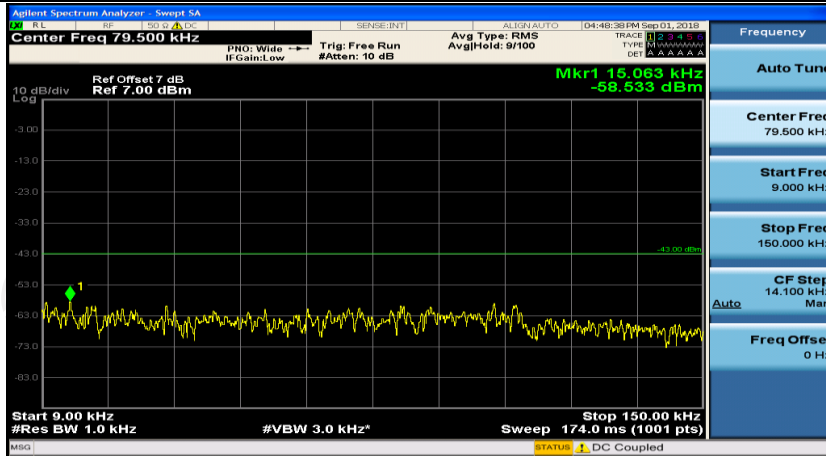

Channel Bandwidth: 3 MHz

(Channel Bandwidth: 3 MHz)_MCH_QPSK_1RB#0

(Channel Bandwidth: 3 MHz)_MCH_QPSK_1RB#7

(Channel Bandwidth: 3 MHz)_HCH_QPSK_1RB#0

(Channel Bandwidth: 3 MHz)_HCH_QPSK_1RB#7

(Channel Bandwidth: 3 MHz)_MCH_16QAM_1RB#0