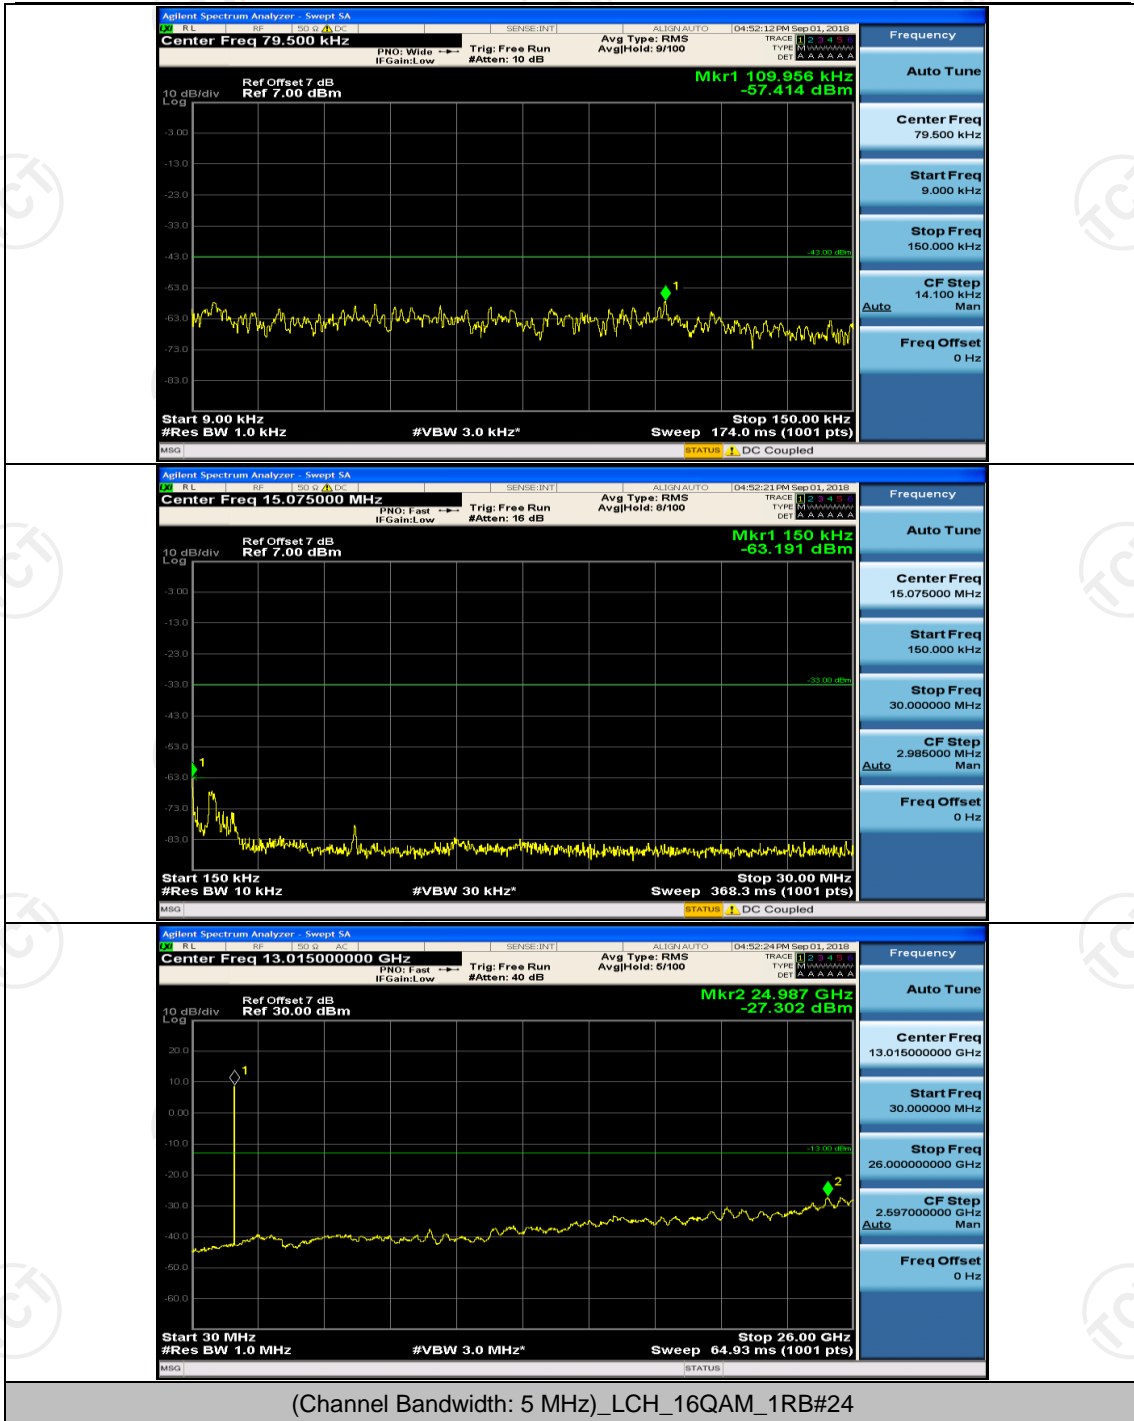

Channel Bandwidth: 3 MHz

(Channel Bandwidth: 3 MHz)_MCH_QPSK_1RB#0

(Channel Bandwidth: 3 MHz)_MCH_QPSK_1RB#7

(Channel Bandwidth: 3 MHz)_HCH_QPSK_1RB#0

(Channel Bandwidth: 3 MHz)_HCH_QPSK_1RB#7

(Channel Bandwidth: 3 MHz)_MCH_16QAM_1RB#0

(Channel Bandwidth: 3 MHz)_MCH_16QAM_1RB#7

(Channel Bandwidth: 3 MHz)_HCH_16QAM_1RB#0

Channel Bandwidth: 5 MHz

(Channel Bandwidth: 5 MHz)_HCH_QPSK_1RB#0

(Channel Bandwidth: 5 MHz)_HCH_QPSK_1RB#12

(Channel Bandwidth: 5 MHz)_MCH_16QAM_1RB#0

(Channel Bandwidth: 5 MHz)_MCH_16QAM_1RB#12

(Channel Bandwidth: 5 MHz)_HCH_16QAM_1RB#0

(Channel Bandwidth: 5 MHz)_HCH_16QAM_1RB#12