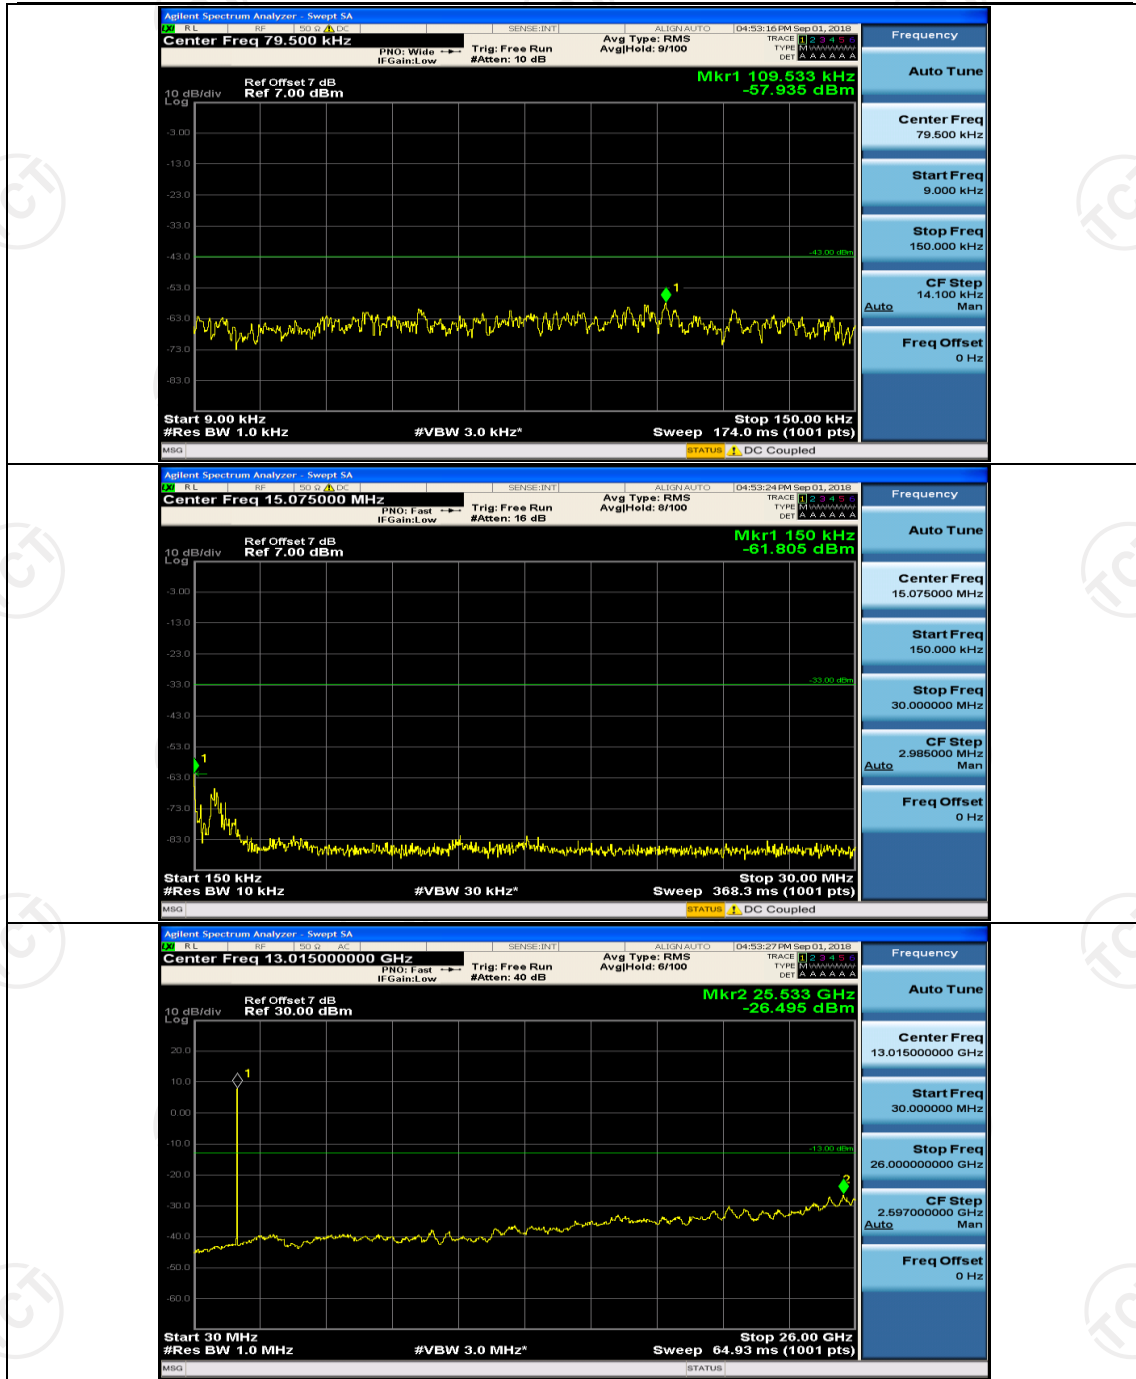

Channel Bandwidth: 3 MHz

(Channel Bandwidth: 3 MHz)_MCH_QPSK_1RB#0

(Channel Bandwidth: 3 MHz)_MCH_QPSK_1RB#7

(Channel Bandwidth: 3 MHz)_HCH_QPSK_1RB#0

(Channel Bandwidth: 3 MHz)_HCH_QPSK_1RB#7

(Channel Bandwidth: 3 MHz)_MCH_16QAM_1RB#0

(Channel Bandwidth: 3 MHz)_MCH_16QAM_1RB#7

(Channel Bandwidth: 3 MHz)_HCH_16QAM_1RB#0

Channel Bandwidth: 5 MHz

(Channel Bandwidth: 5 MHz)_HCH_QPSK_1RB#0

(Channel Bandwidth: 5 MHz)_HCH_QPSK_1RB#12

(Channel Bandwidth: 5 MHz)_MCH_16QAM_1RB#0

(Channel Bandwidth: 5 MHz)_MCH_16QAM_1RB#12

(Channel Bandwidth: 5 MHz)_HCH_16QAM_1RB#0

(Channel Bandwidth: 5 MHz)_HCH_16QAM_1RB#12