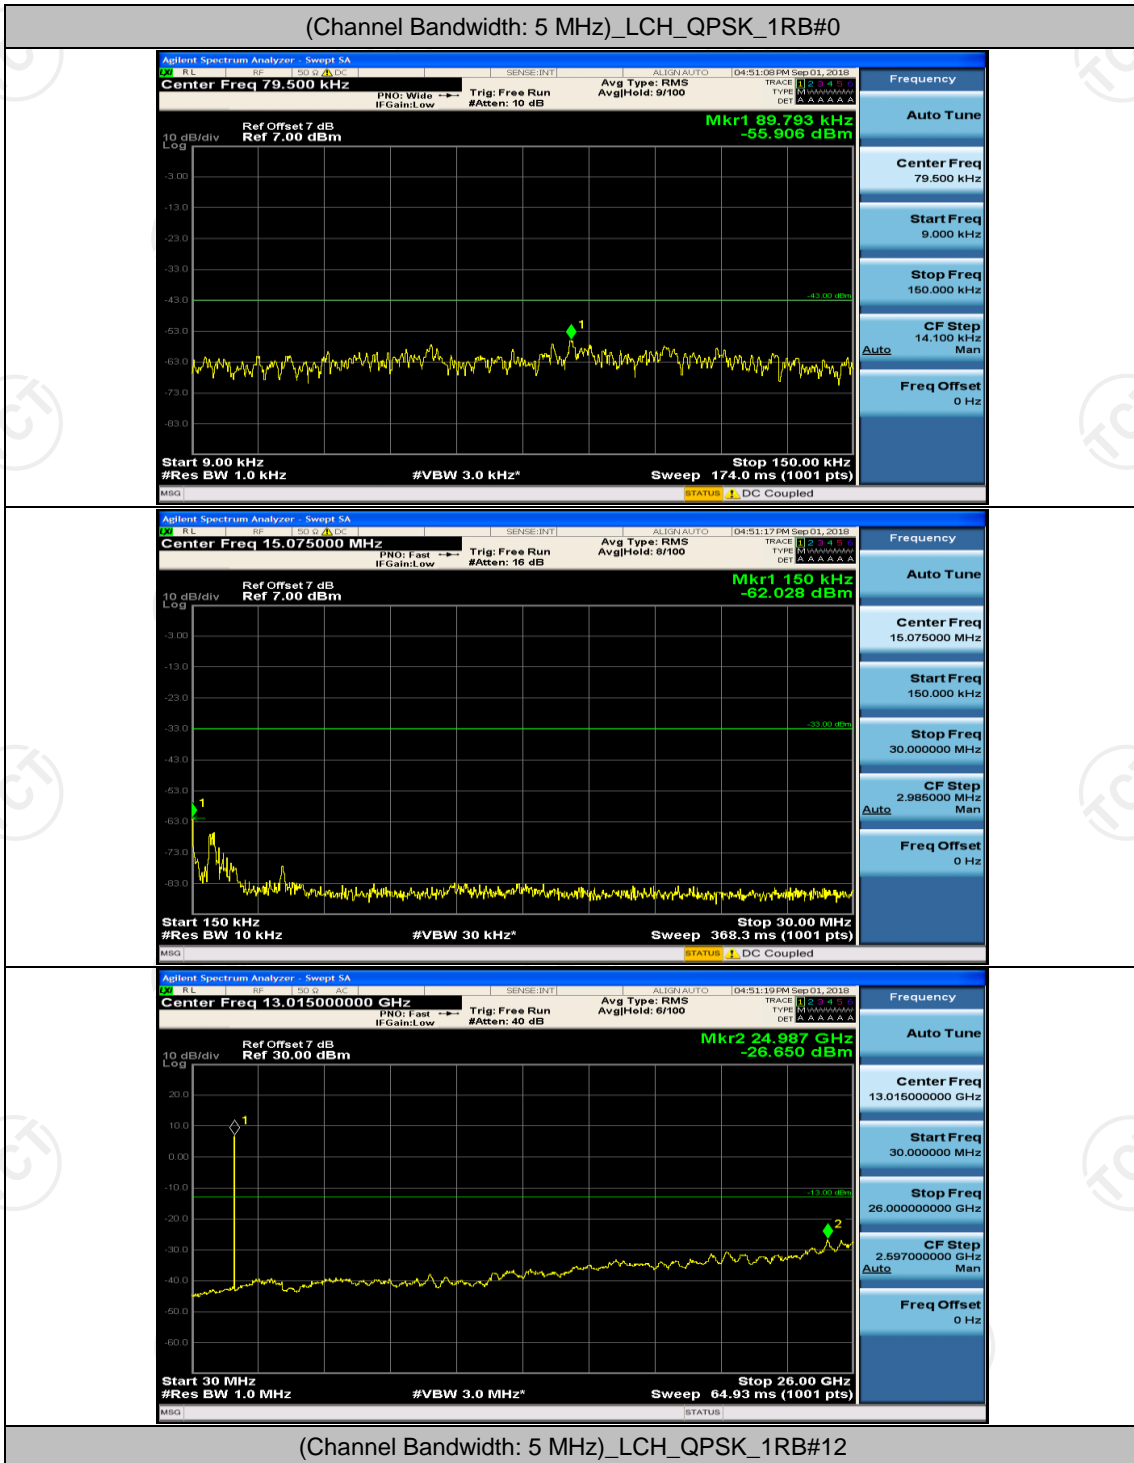

Channel Bandwidth: 3 MHz

(Channel Bandwidth: 3 MHz)_MCH_QPSK_1RB#0

(Channel Bandwidth: 3 MHz)_MCH_QPSK_1RB#7

(Channel Bandwidth: 3 MHz)_HCH_QPSK_1RB#0

(Channel Bandwidth: 3 MHz)_HCH_QPSK_1RB#7

(Channel Bandwidth: 3 MHz)_MCH_16QAM_1RB#0

(Channel Bandwidth: 3 MHz)_MCH_16QAM_1RB#7

(Channel Bandwidth: 3 MHz)_HCH_16QAM_1RB#0

Channel Bandwidth: 5 MHz

(Channel Bandwidth: 5 MHz)_HCH_QPSK_1RB#0

(Channel Bandwidth: 5 MHz)_HCH_QPSK_1RB#12

(Channel Bandwidth: 5 MHz)_MCH_16QAM_1RB#0