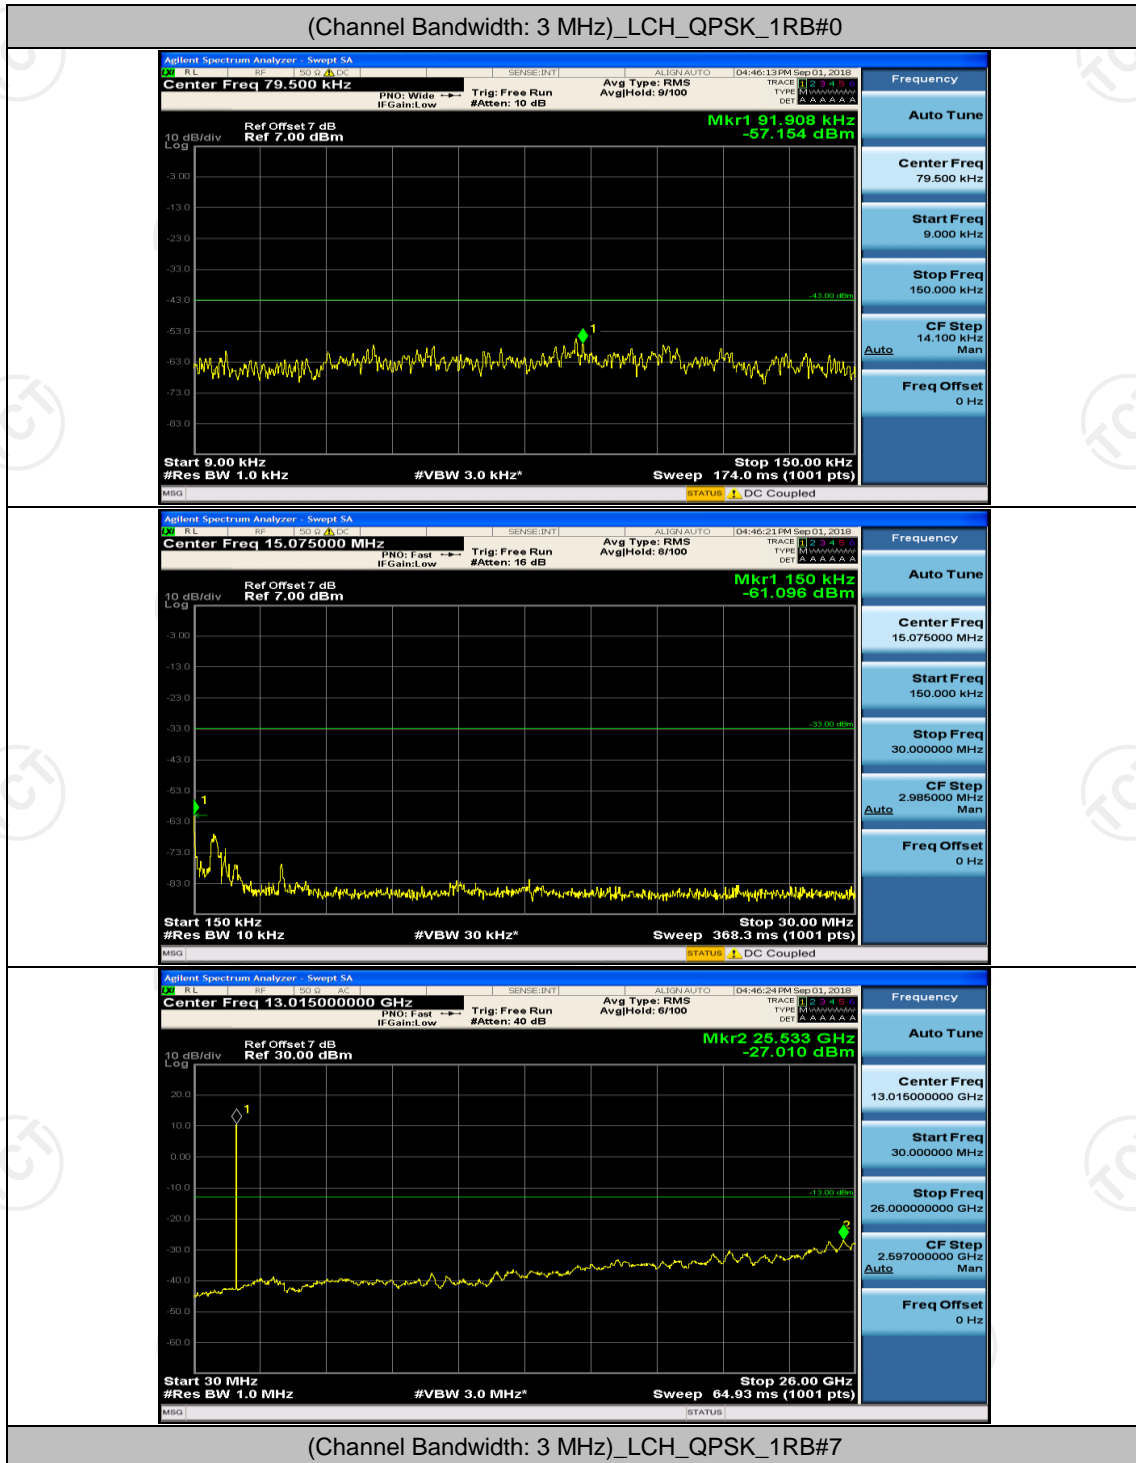

Channel Bandwidth: 3 MHz

(Channel Bandwidth: 3 MHz)_MCH_QPSK_1RB#0

(Channel Bandwidth: 3 MHz)_MCH_QPSK_1RB#7

(Channel Bandwidth: 3 MHz)_HCH_QPSK_1RB#0

(Channel Bandwidth: 3 MHz)_HCH_QPSK_1RB#7

(Channel Bandwidth: 3 MHz)_MCH_16QAM_1RB#0

(Channel Bandwidth: 3 MHz)_MCH_16QAM_1RB#7

(Channel Bandwidth: 3 MHz)_HCH_16QAM_1RB#0

Channel Bandwidth: 5 MHz

(Channel Bandwidth: 5 MHz)_HCH_QPSK_1RB#0

(Channel Bandwidth: 5 MHz)_HCH_QPSK_1RB#12

(Channel Bandwidth: 5 MHz)_MCH_16QAM_1RB#0