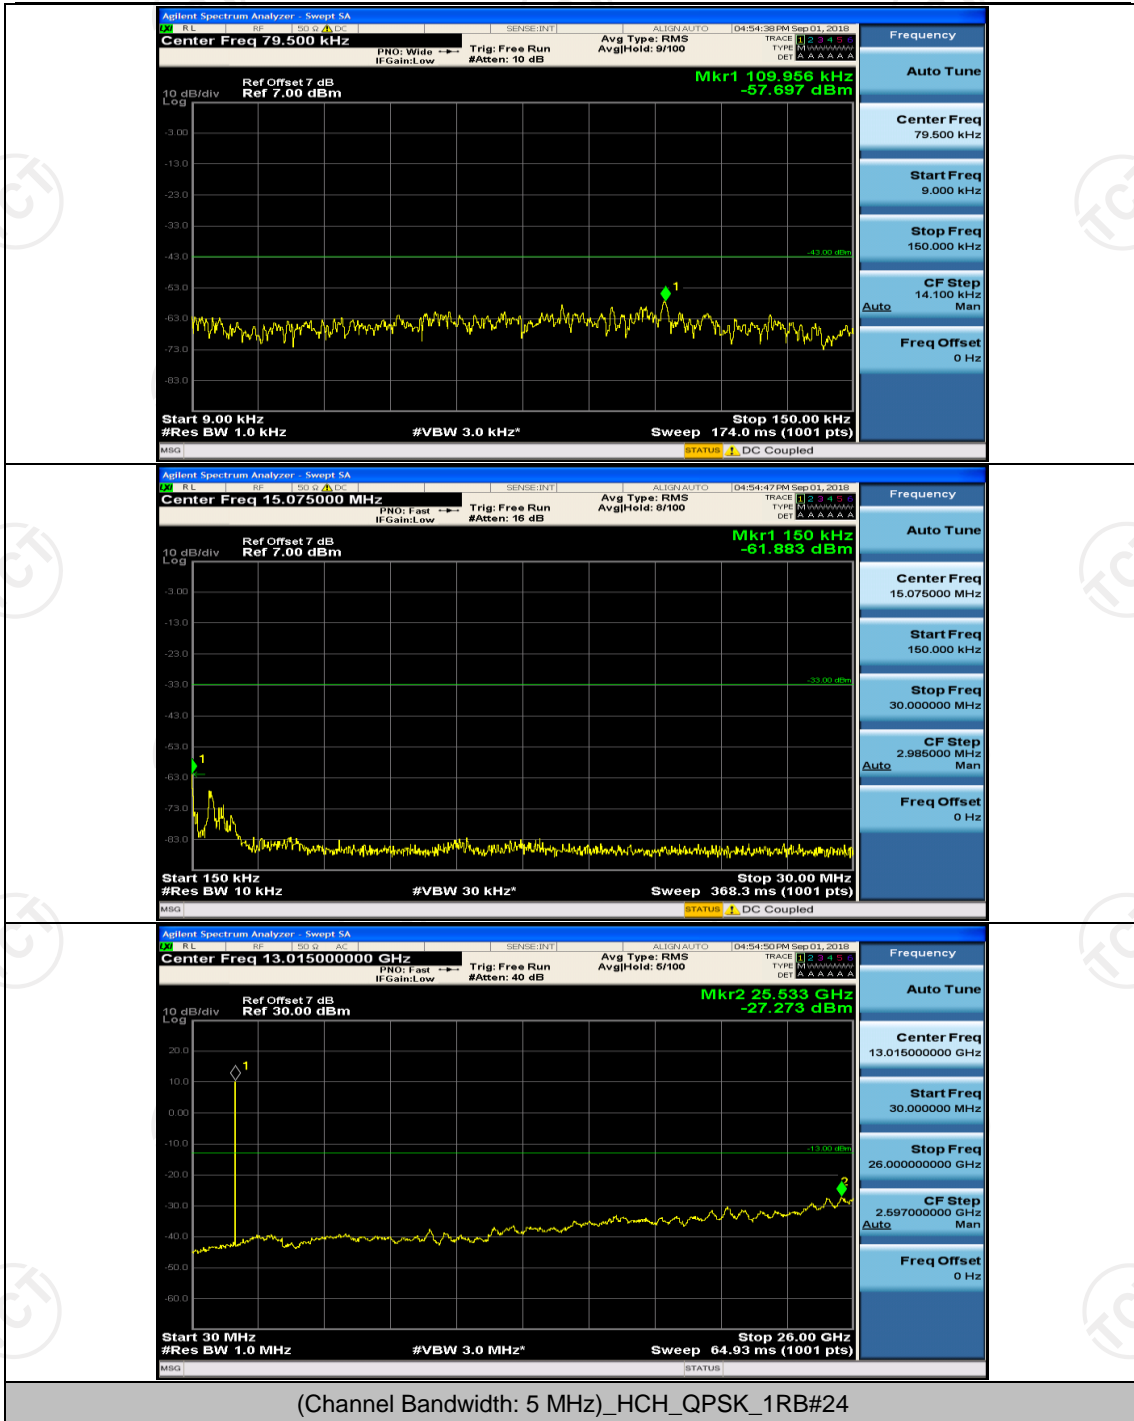

Channel Bandwidth: 3 MHz

(Channel Bandwidth: 3 MHz)_MCH_QPSK_1RB#0

(Channel Bandwidth: 3 MHz)_MCH_QPSK_1RB#7

(Channel Bandwidth: 3 MHz)_HCH_QPSK_1RB#0

(Channel Bandwidth: 3 MHz)_HCH_QPSK_1RB#7

(Channel Bandwidth: 3 MHz)_MCH_16QAM_1RB#0

(Channel Bandwidth: 3 MHz)_MCH_16QAM_1RB#7

(Channel Bandwidth: 3 MHz)_HCH_16QAM_1RB#0

Channel Bandwidth: 5 MHz

(Channel Bandwidth: 5 MHz)_HCH_QPSK_1RB#0

(Channel Bandwidth: 5 MHz)_HCH_QPSK_1RB#12

(Channel Bandwidth: 5 MHz)_MCH_16QAM_1RB#0

(Channel Bandwidth: 5 MHz)_MCH_16QAM_1RB#12

(Channel Bandwidth: 5 MHz)_HCH_16QAM_1RB#0

(Channel Bandwidth: 5 MHz)_HCH_16QAM_1RB#12