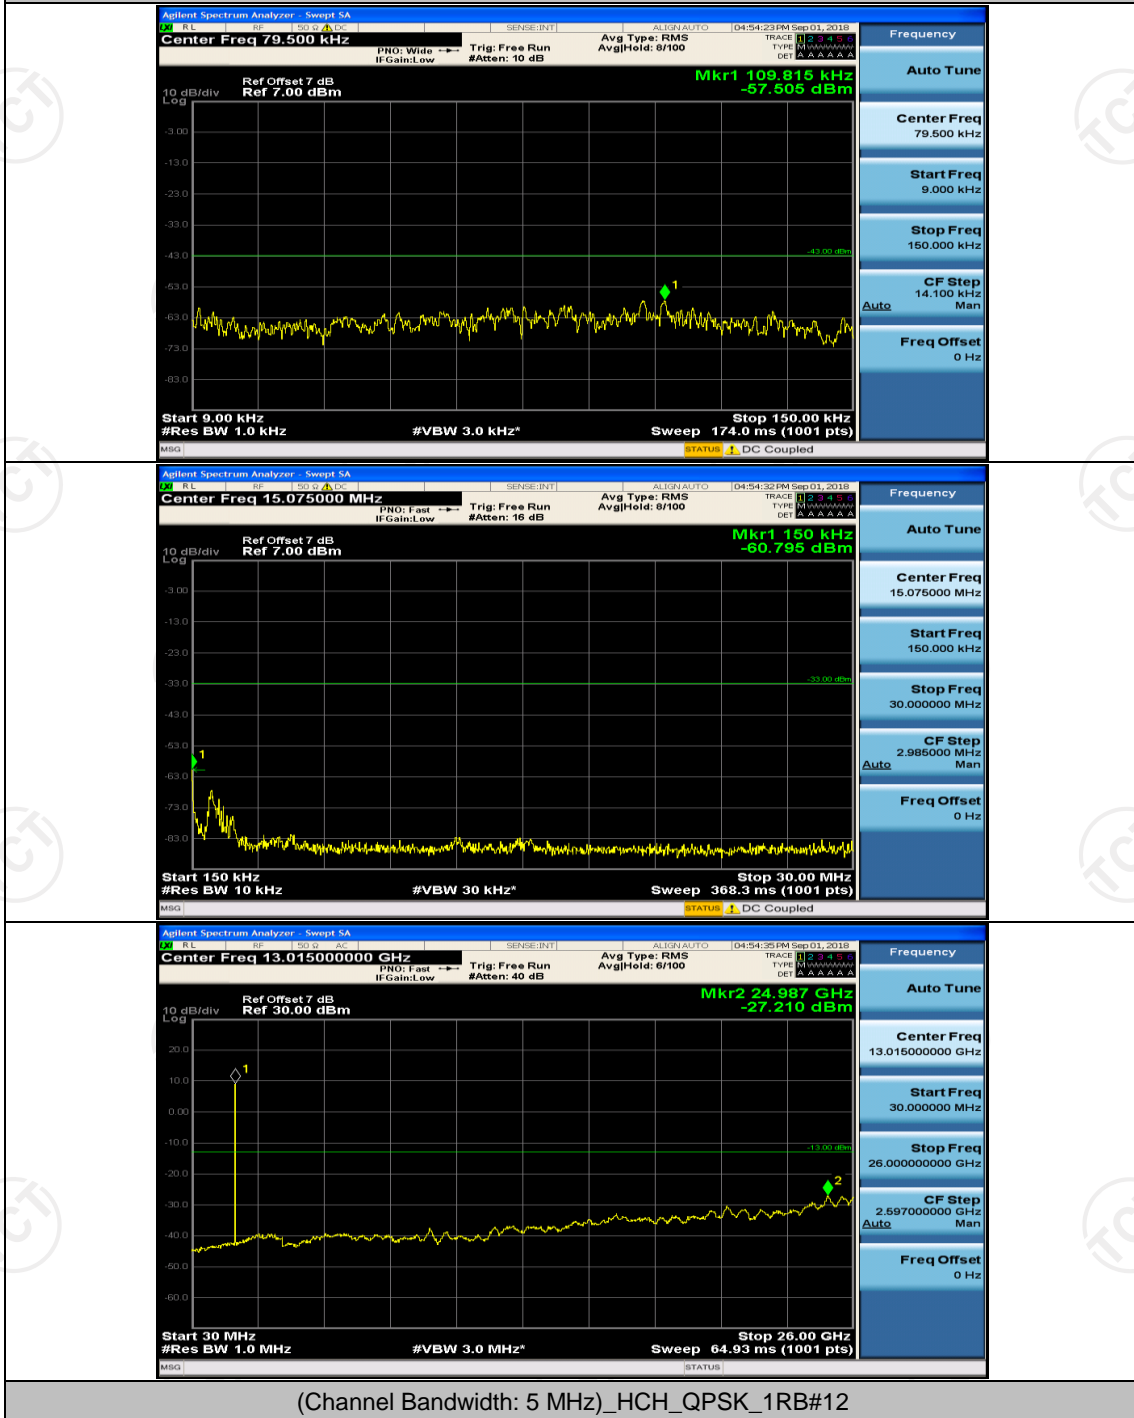

Channel Bandwidth: 3 MHz

(Channel Bandwidth: 3 MHz)_MCH_QPSK_1RB#0

(Channel Bandwidth: 3 MHz)_MCH_QPSK_1RB#7

(Channel Bandwidth: 3 MHz)_HCH_QPSK_1RB#0

(Channel Bandwidth: 3 MHz)_HCH_QPSK_1RB#7

(Channel Bandwidth: 3 MHz)_MCH_16QAM_1RB#0

(Channel Bandwidth: 3 MHz)_MCH_16QAM_1RB#7

(Channel Bandwidth: 3 MHz)_HCH_16QAM_1RB#0

Channel Bandwidth: 5 MHz

(Channel Bandwidth: 5 MHz)_HCH_QPSK_1RB#0

(Channel Bandwidth: 5 MHz)_HCH_QPSK_1RB#12

(Channel Bandwidth: 5 MHz)_MCH_16QAM_1RB#0

(Channel Bandwidth: 5 MHz)_MCH_16QAM_1RB#12

(Channel Bandwidth: 5 MHz)_HCH_16QAM_1RB#0

(Channel Bandwidth: 5 MHz)_HCH_16QAM_1RB#12