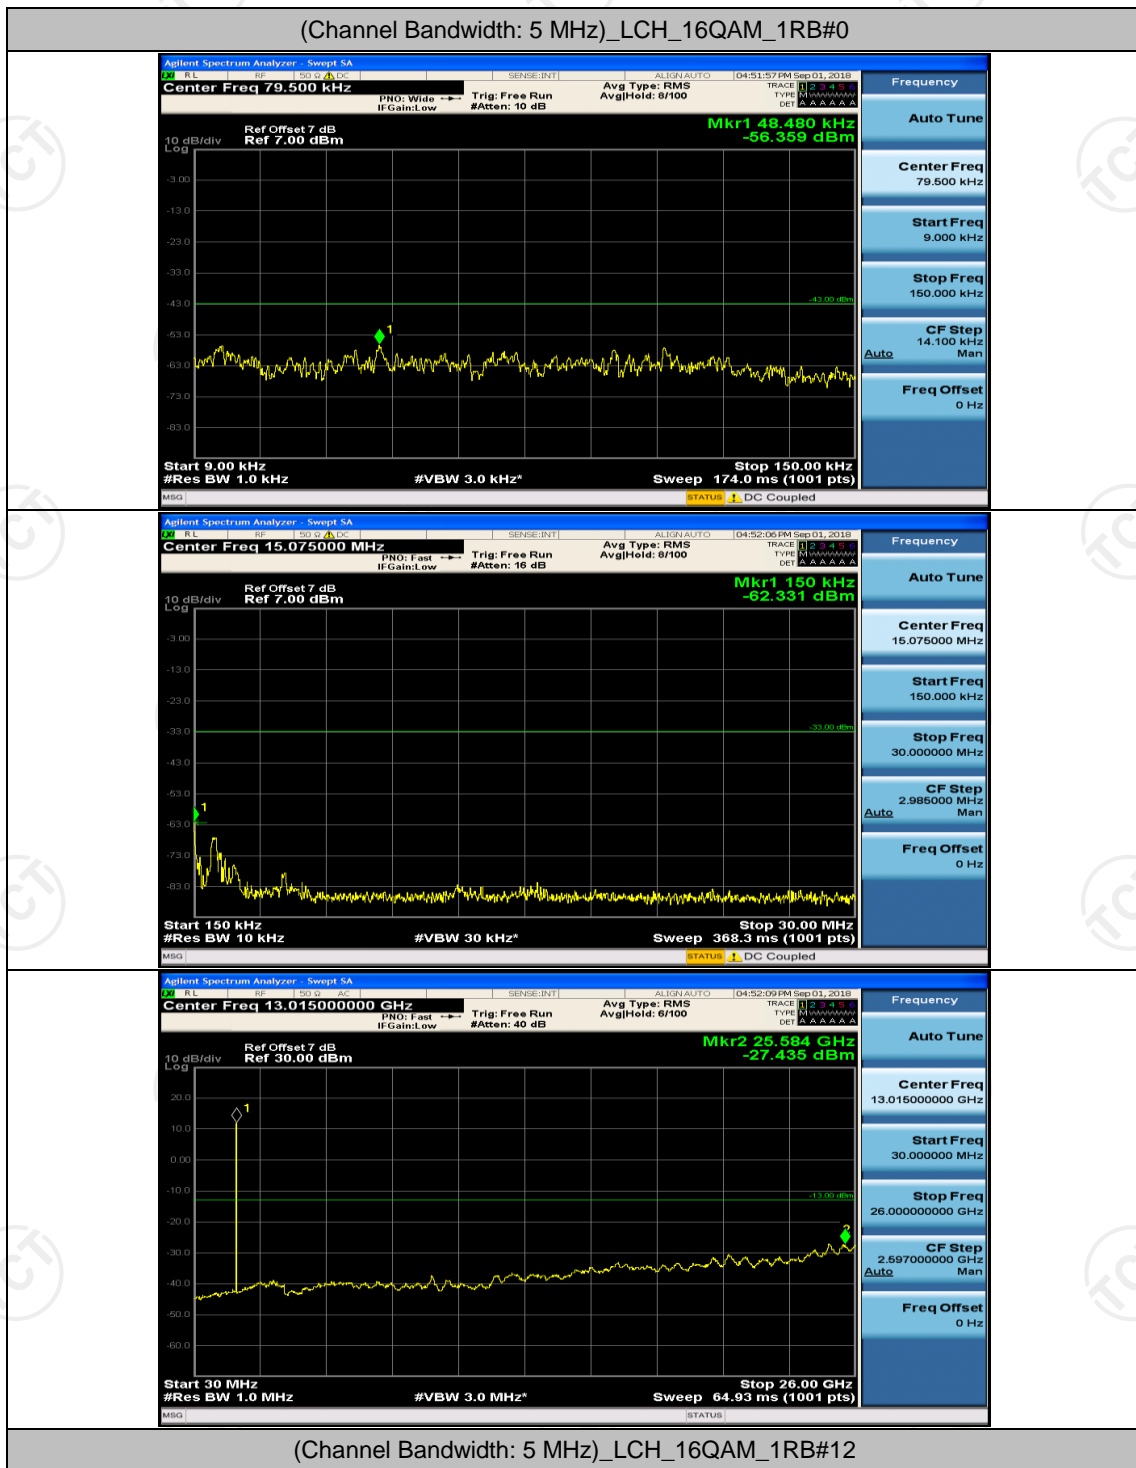

Channel Bandwidth: 3 MHz

(Channel Bandwidth: 3 MHz)_MCH_QPSK_1RB#0

(Channel Bandwidth: 3 MHz)_MCH_QPSK_1RB#7

(Channel Bandwidth: 3 MHz)_HCH_QPSK_1RB#0

(Channel Bandwidth: 3 MHz)_HCH_QPSK_1RB#7

(Channel Bandwidth: 3 MHz)_MCH_16QAM_1RB#0

(Channel Bandwidth: 3 MHz)_MCH_16QAM_1RB#7

(Channel Bandwidth: 3 MHz)_HCH_16QAM_1RB#0

Channel Bandwidth: 5 MHz

(Channel Bandwidth: 5 MHz)_HCH_QPSK_1RB#0

(Channel Bandwidth: 5 MHz)_HCH_QPSK_1RB#12

(Channel Bandwidth: 5 MHz)_MCH_16QAM_1RB#0

(Channel Bandwidth: 5 MHz)_MCH_16QAM_1RB#12

(Channel Bandwidth: 5 MHz)_HCH_16QAM_1RB#0

(Channel Bandwidth: 5 MHz)_HCH_16QAM_1RB#12