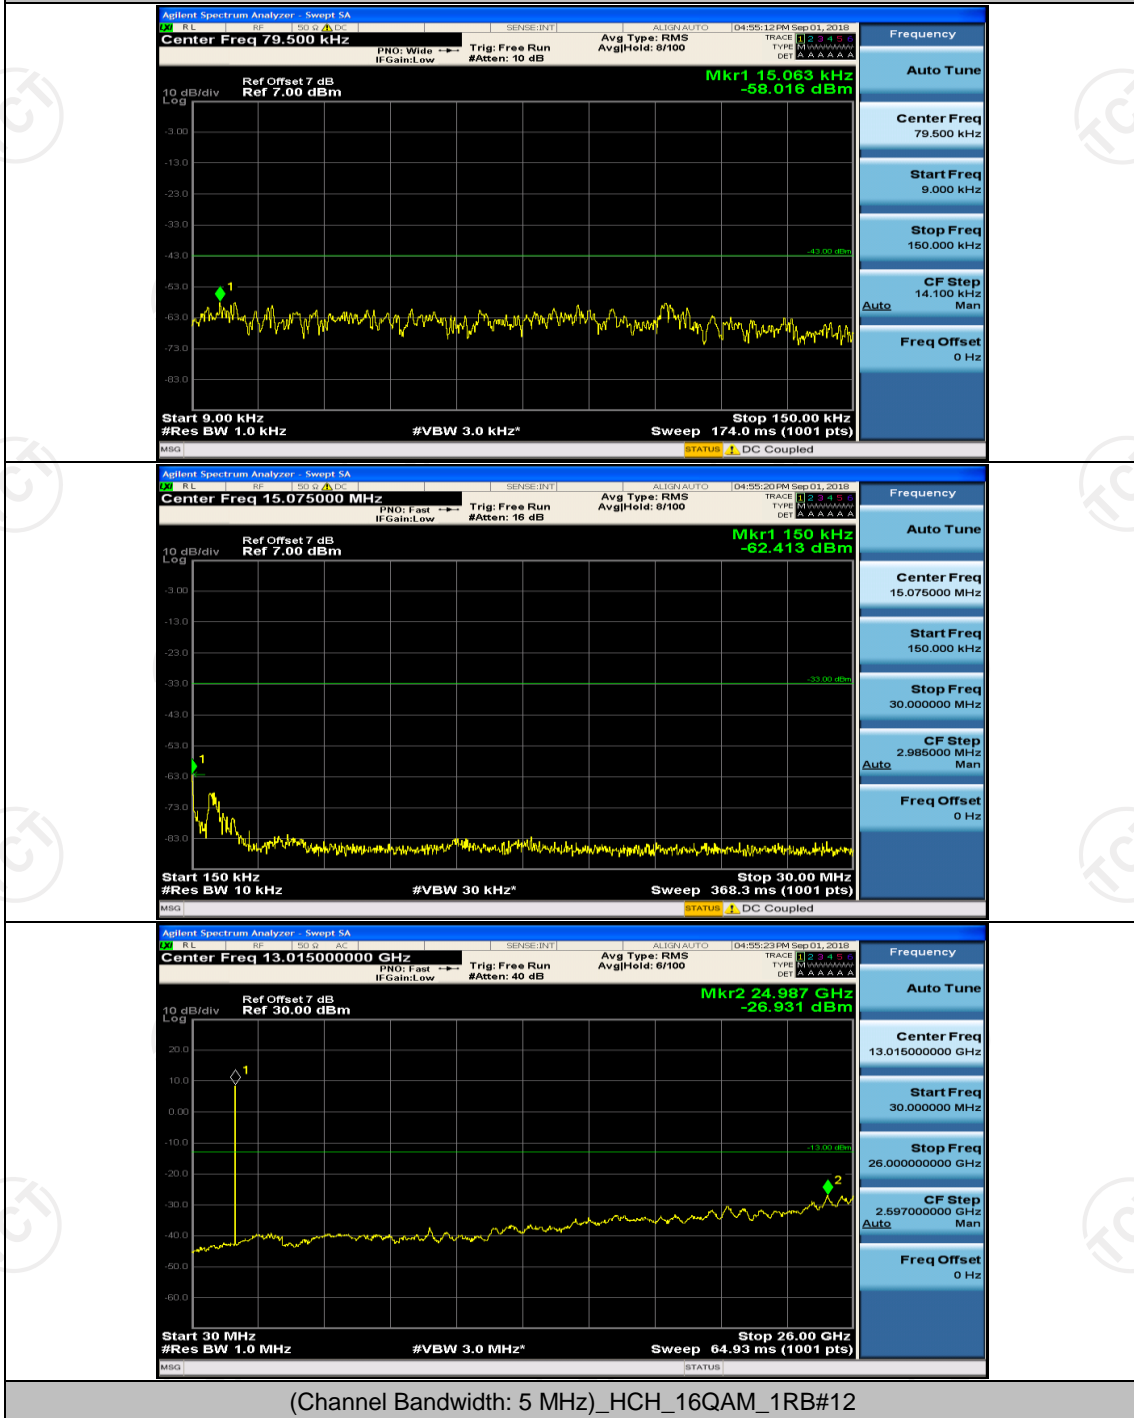

Channel Bandwidth: 3 MHz

(Channel Bandwidth: 3 MHz)_MCH_QPSK_1RB#0

(Channel Bandwidth: 3 MHz)_MCH_QPSK_1RB#7

(Channel Bandwidth: 3 MHz)_HCH_QPSK_1RB#0

(Channel Bandwidth: 3 MHz)_HCH_QPSK_1RB#7

(Channel Bandwidth: 3 MHz)_MCH_16QAM_1RB#0

(Channel Bandwidth: 3 MHz)_MCH_16QAM_1RB#7

(Channel Bandwidth: 3 MHz)_HCH_16QAM_1RB#0

Channel Bandwidth: 5 MHz

(Channel Bandwidth: 5 MHz)_HCH_QPSK_1RB#0

(Channel Bandwidth: 5 MHz)_HCH_QPSK_1RB#12

(Channel Bandwidth: 5 MHz)_MCH_16QAM_1RB#0

(Channel Bandwidth: 5 MHz)_MCH_16QAM_1RB#12

(Channel Bandwidth: 5 MHz)_HCH_16QAM_1RB#0

(Channel Bandwidth: 5 MHz)_HCH_16QAM_1RB#12