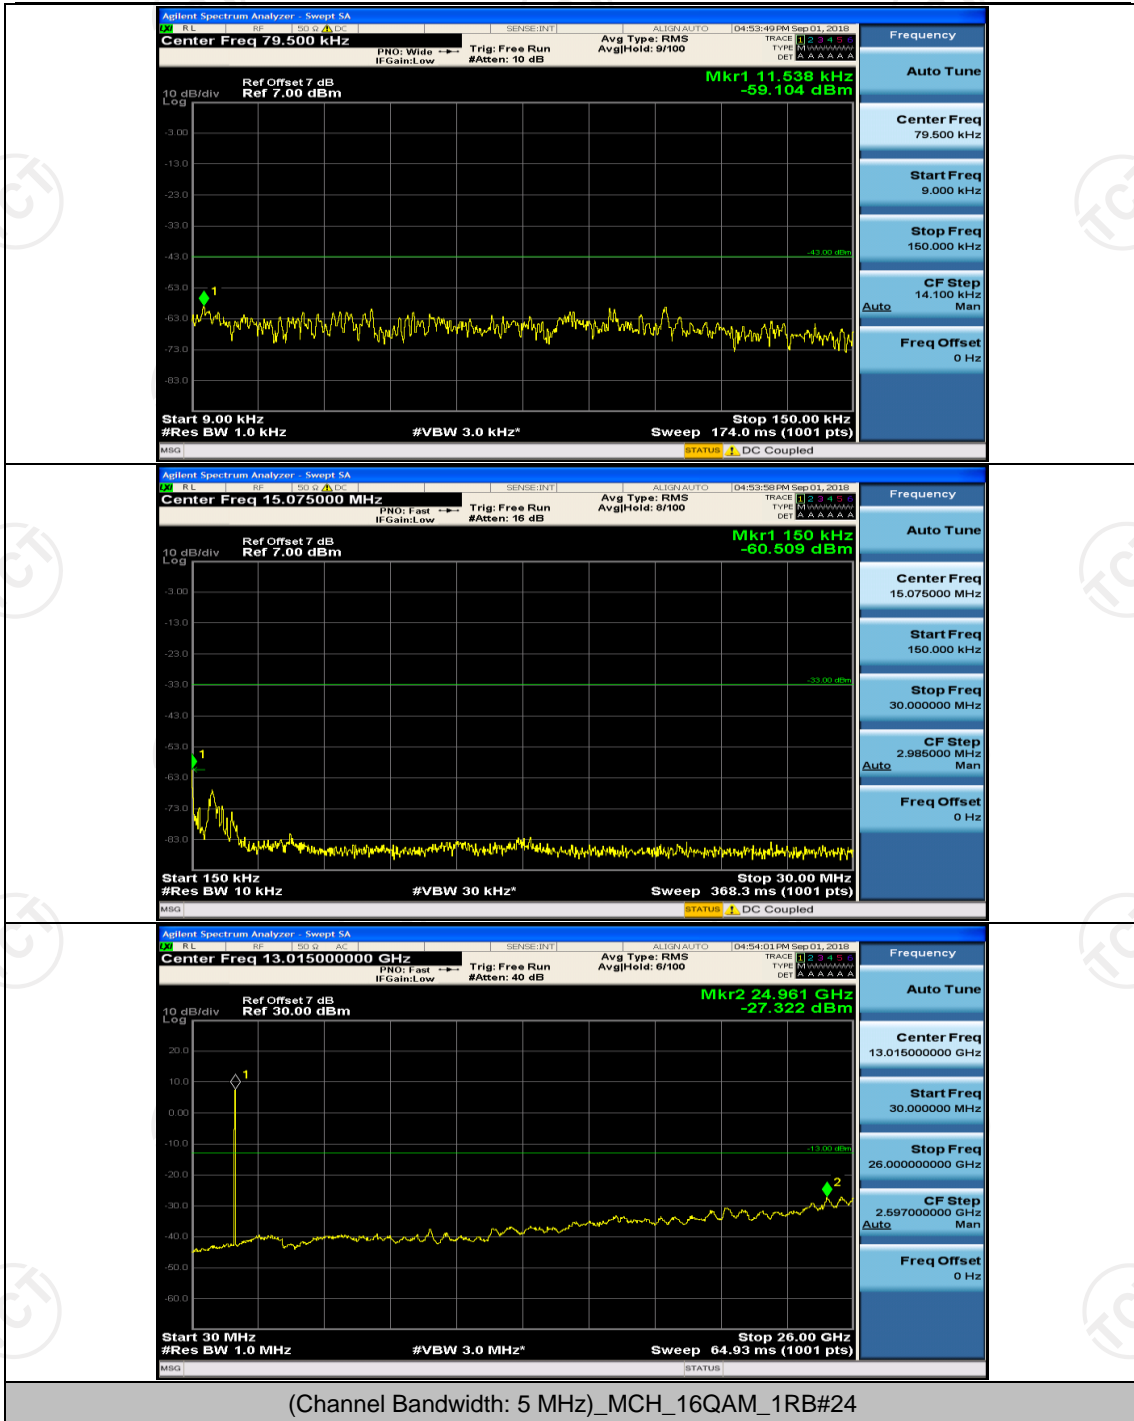

Channel Bandwidth: 3 MHz

(Channel Bandwidth: 3 MHz)_MCH_QPSK_1RB#0

(Channel Bandwidth: 3 MHz)_MCH_QPSK_1RB#7

(Channel Bandwidth: 3 MHz)_HCH_QPSK_1RB#0

(Channel Bandwidth: 3 MHz)_HCH_QPSK_1RB#7

(Channel Bandwidth: 3 MHz)_MCH_16QAM_1RB#0

(Channel Bandwidth: 3 MHz)_MCH_16QAM_1RB#7

(Channel Bandwidth: 3 MHz)_HCH_16QAM_1RB#0

Channel Bandwidth: 5 MHz

(Channel Bandwidth: 5 MHz)_HCH_QPSK_1RB#0

(Channel Bandwidth: 5 MHz)_HCH_QPSK_1RB#12

(Channel Bandwidth: 5 MHz)_MCH_16QAM_1RB#0

(Channel Bandwidth: 5 MHz)_MCH_16QAM_1RB#12

(Channel Bandwidth: 5 MHz)_HCH_16QAM_1RB#0

(Channel Bandwidth: 5 MHz)_HCH_16QAM_1RB#12