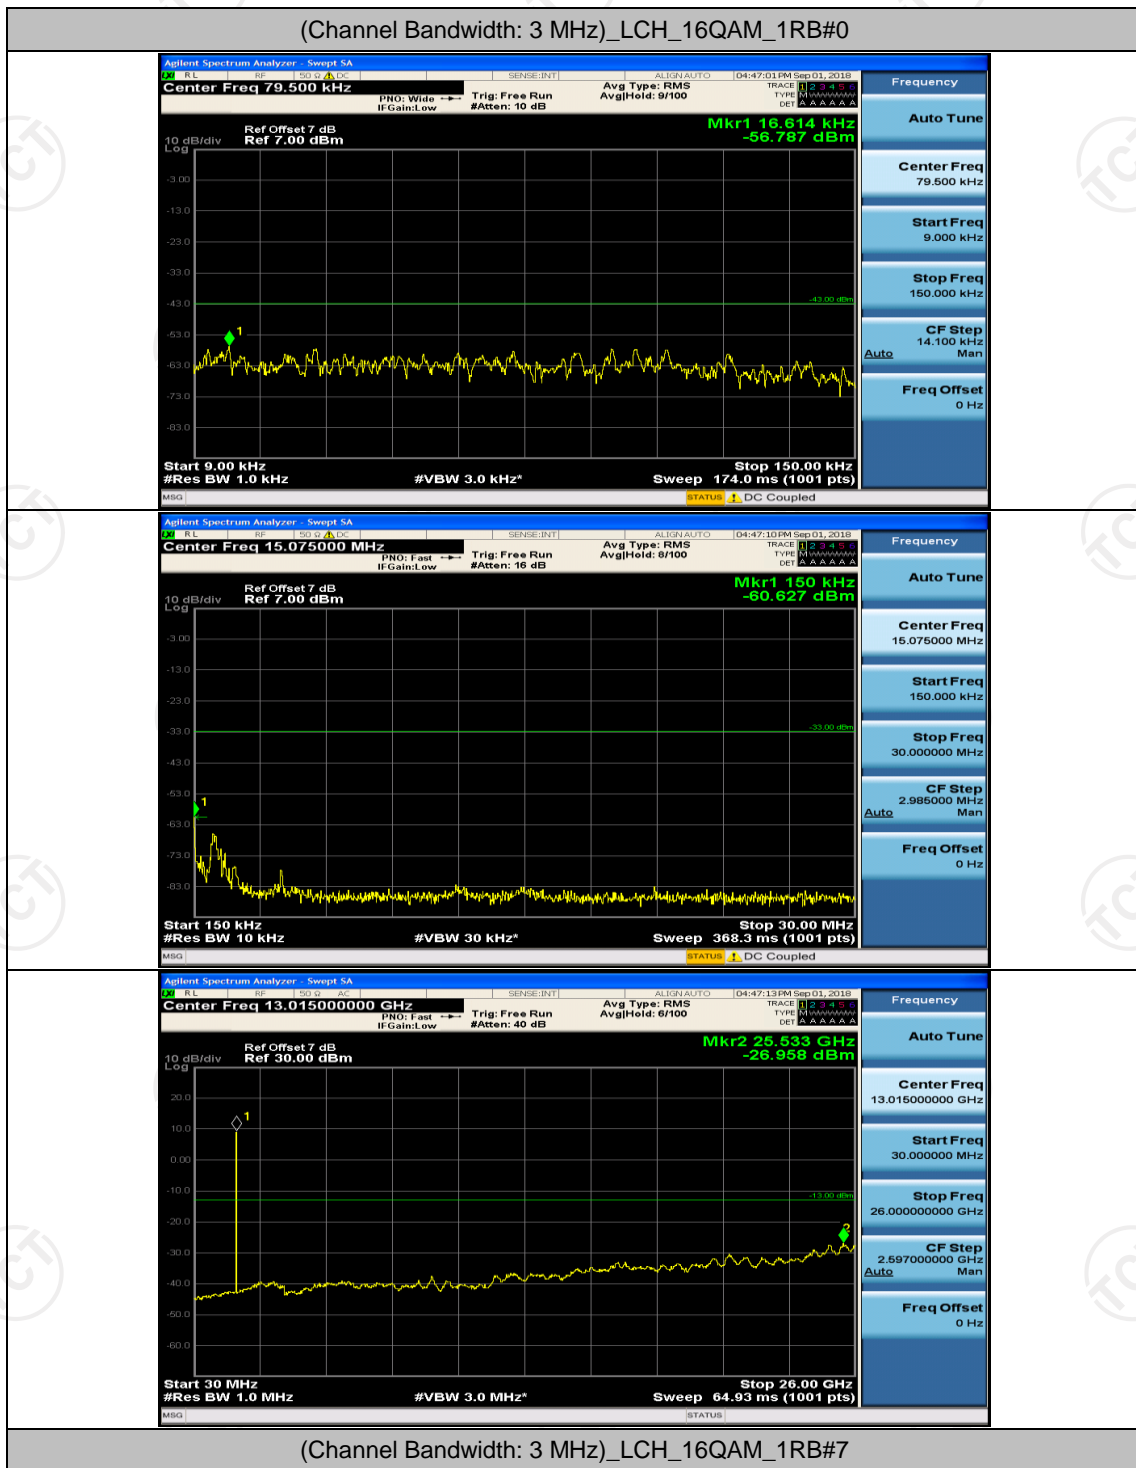

Channel Bandwidth: 3 MHz

(Channel Bandwidth: 3 MHz)_MCH_QPSK_1RB#0

(Channel Bandwidth: 3 MHz)_MCH_QPSK_1RB#7

(Channel Bandwidth: 3 MHz)_HCH_QPSK_1RB#0

(Channel Bandwidth: 3 MHz)_HCH_QPSK_1RB#7

(Channel Bandwidth: 3 MHz)_MCH_16QAM_1RB#0

(Channel Bandwidth: 3 MHz)_MCH_16QAM_1RB#7

(Channel Bandwidth: 3 MHz)_HCH_16QAM_1RB#0

Channel Bandwidth: 5 MHz

(Channel Bandwidth: 5 MHz)_HCH_QPSK_1RB#0

(Channel Bandwidth: 5 MHz)_HCH_QPSK_1RB#12

(Channel Bandwidth: 5 MHz)_MCH_16QAM_1RB#0