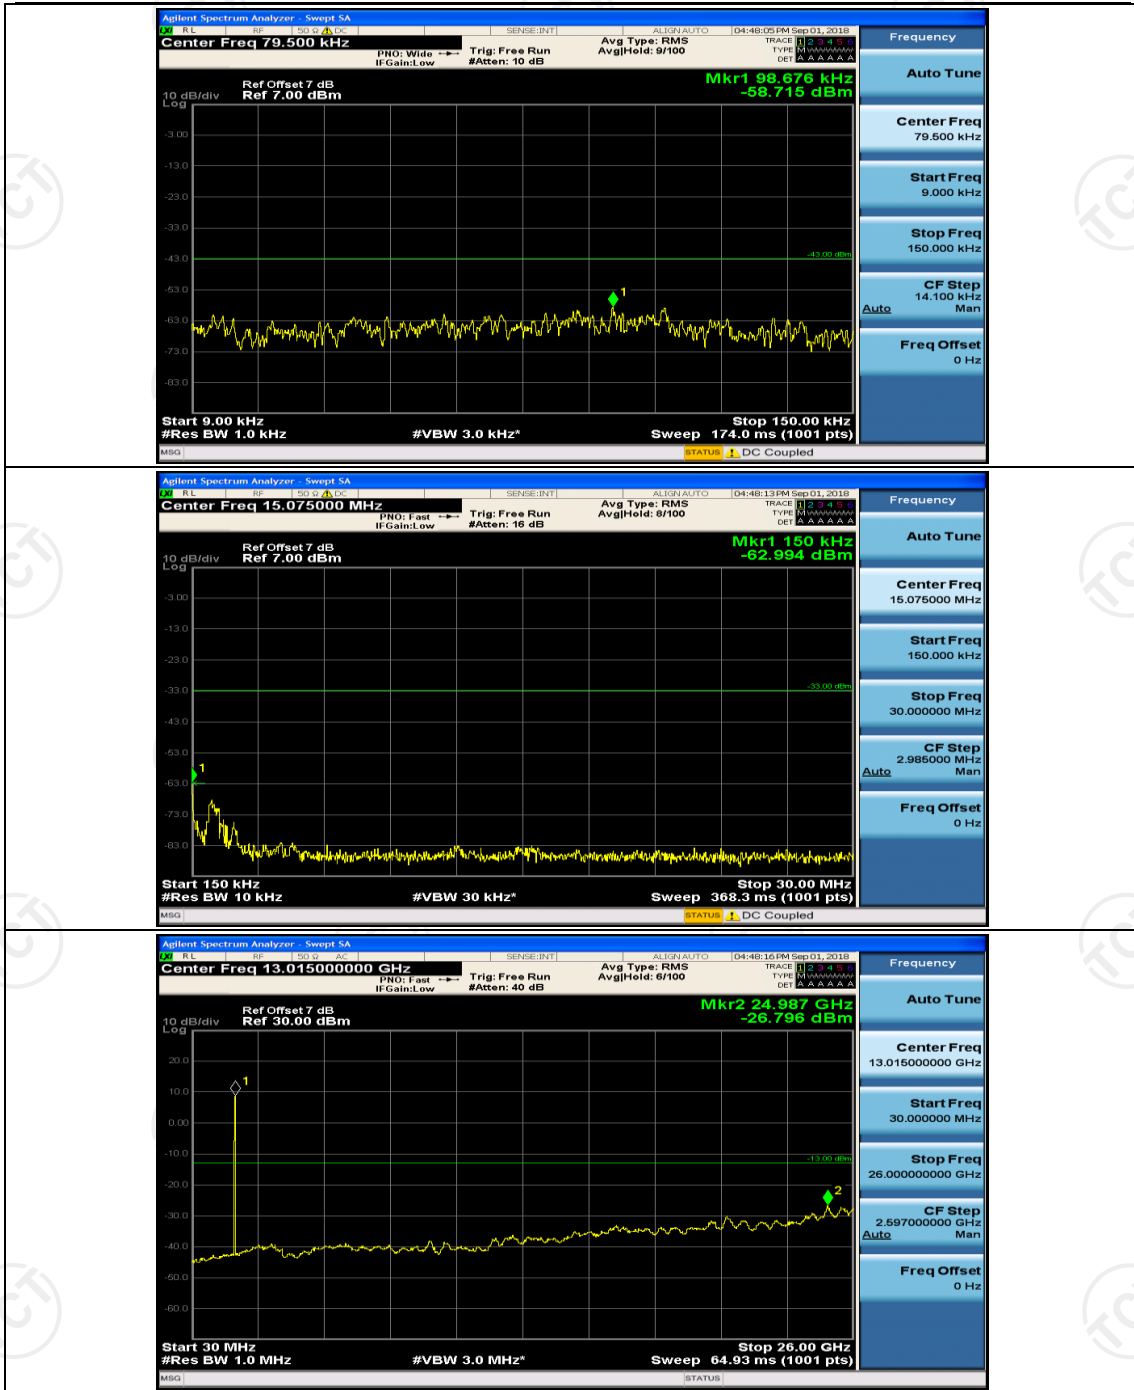

Channel Bandwidth: 3 MHz

(Channel Bandwidth: 3 MHz)_MCH_QPSK_1RB#0

(Channel Bandwidth: 3 MHz)_MCH_QPSK_1RB#7

(Channel Bandwidth: 3 MHz)_HCH_QPSK_1RB#0

(Channel Bandwidth: 3 MHz)_HCH_QPSK_1RB#7

(Channel Bandwidth: 3 MHz)_MCH_16QAM_1RB#0

(Channel Bandwidth: 3 MHz)_MCH_16QAM_1RB#7

(Channel Bandwidth: 3 MHz)_HCH_16QAM_1RB#0

Channel Bandwidth: 5 MHz

(Channel Bandwidth: 5 MHz)_HCH_QPSK_1RB#0

(Channel Bandwidth: 5 MHz)_HCH_QPSK_1RB#12

(Channel Bandwidth: 5 MHz)_MCH_16QAM_1RB#0