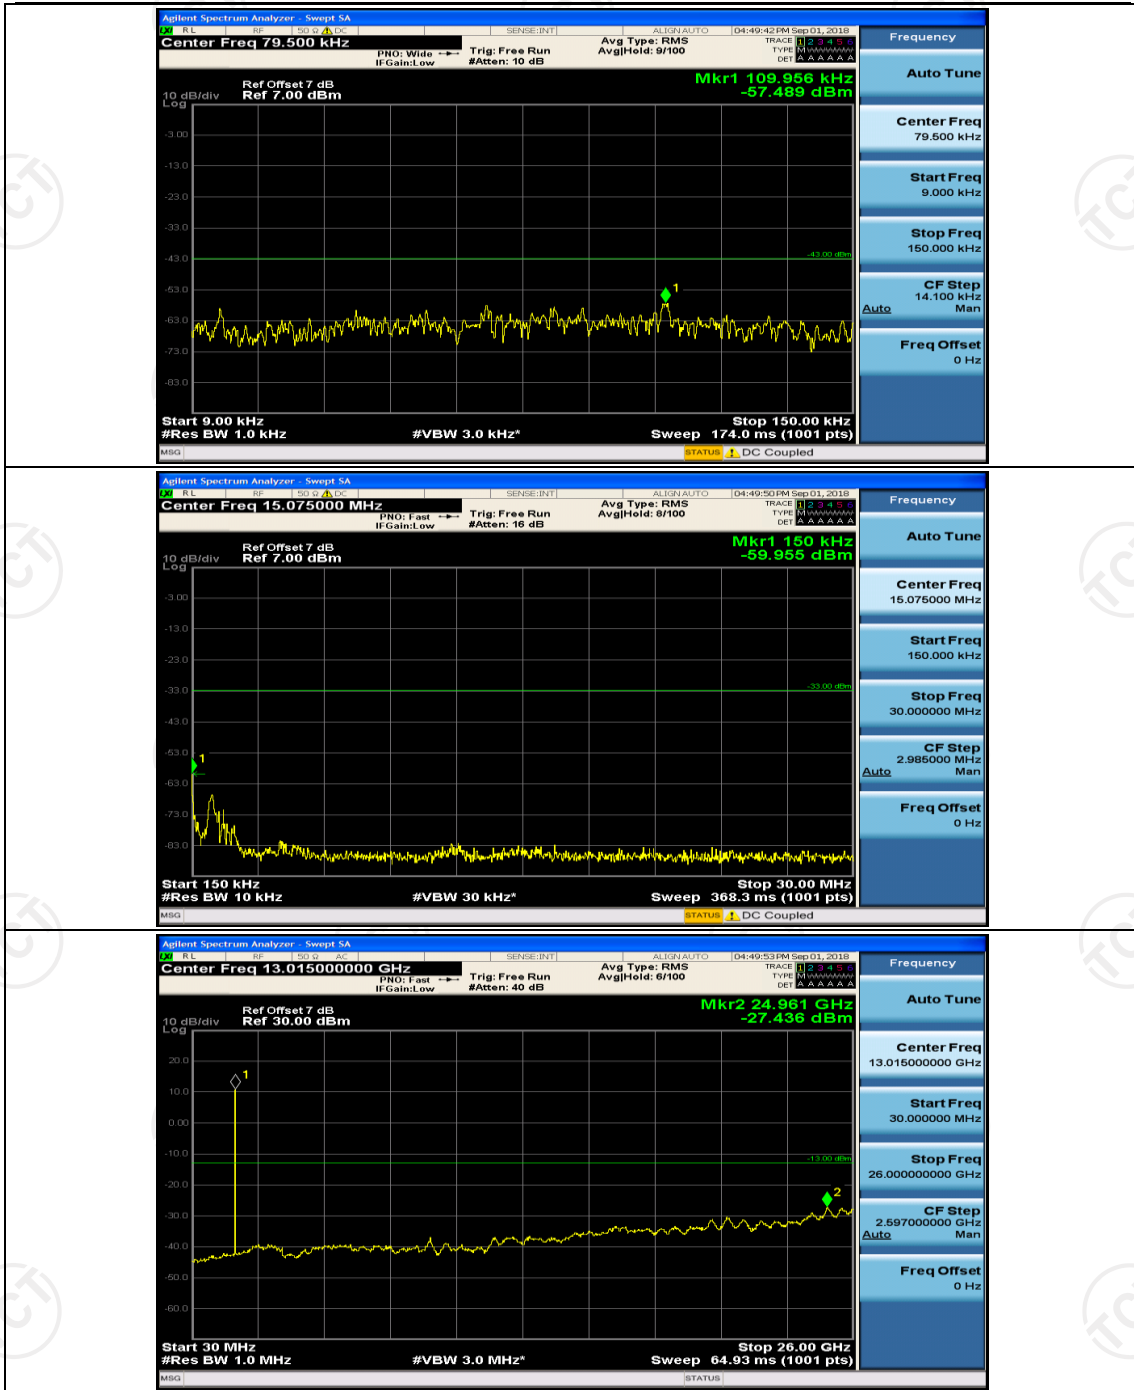

Channel Bandwidth: 3 MHz

(Channel Bandwidth: 3 MHz)_MCH_QPSK_1RB#0

(Channel Bandwidth: 3 MHz)_MCH_QPSK_1RB#7

(Channel Bandwidth: 3 MHz)_HCH_QPSK_1RB#0

(Channel Bandwidth: 3 MHz)_HCH_QPSK_1RB#7

(Channel Bandwidth: 3 MHz)_MCH_16QAM_1RB#0

(Channel Bandwidth: 3 MHz)_MCH_16QAM_1RB#7

(Channel Bandwidth: 3 MHz)_HCH_16QAM_1RB#0

Channel Bandwidth: 5 MHz

(Channel Bandwidth: 5 MHz)_HCH_QPSK_1RB#0

(Channel Bandwidth: 5 MHz)_HCH_QPSK_1RB#12

(Channel Bandwidth: 5 MHz)_MCH_16QAM_1RB#0