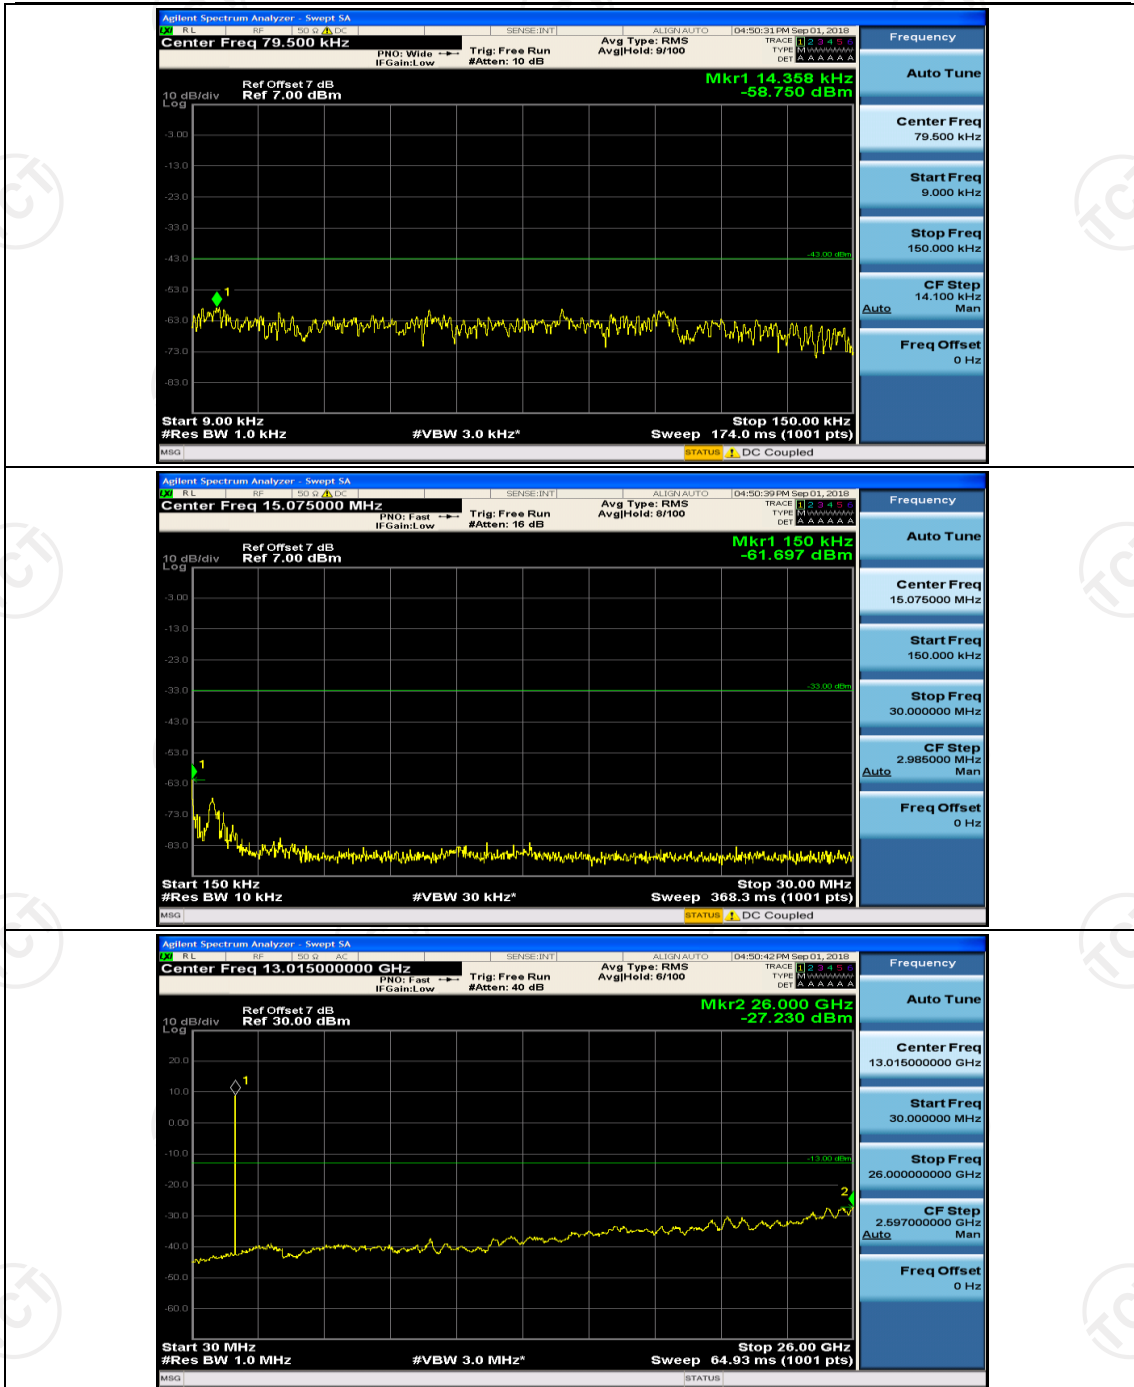

Channel Bandwidth: 3 MHz

(Channel Bandwidth: 3 MHz)_MCH_QPSK_1RB#0

(Channel Bandwidth: 3 MHz)_MCH_QPSK_1RB#7

(Channel Bandwidth: 3 MHz)_HCH_QPSK_1RB#0

(Channel Bandwidth: 3 MHz)_HCH_QPSK_1RB#7

(Channel Bandwidth: 3 MHz)_MCH_16QAM_1RB#0

(Channel Bandwidth: 3 MHz)_MCH_16QAM_1RB#7

(Channel Bandwidth: 3 MHz)_HCH_16QAM_1RB#0

Channel Bandwidth: 5 MHz

(Channel Bandwidth: 5 MHz)_HCH_QPSK_1RB#0

(Channel Bandwidth: 5 MHz)_HCH_QPSK_1RB#12

(Channel Bandwidth: 5 MHz)_MCH_16QAM_1RB#0