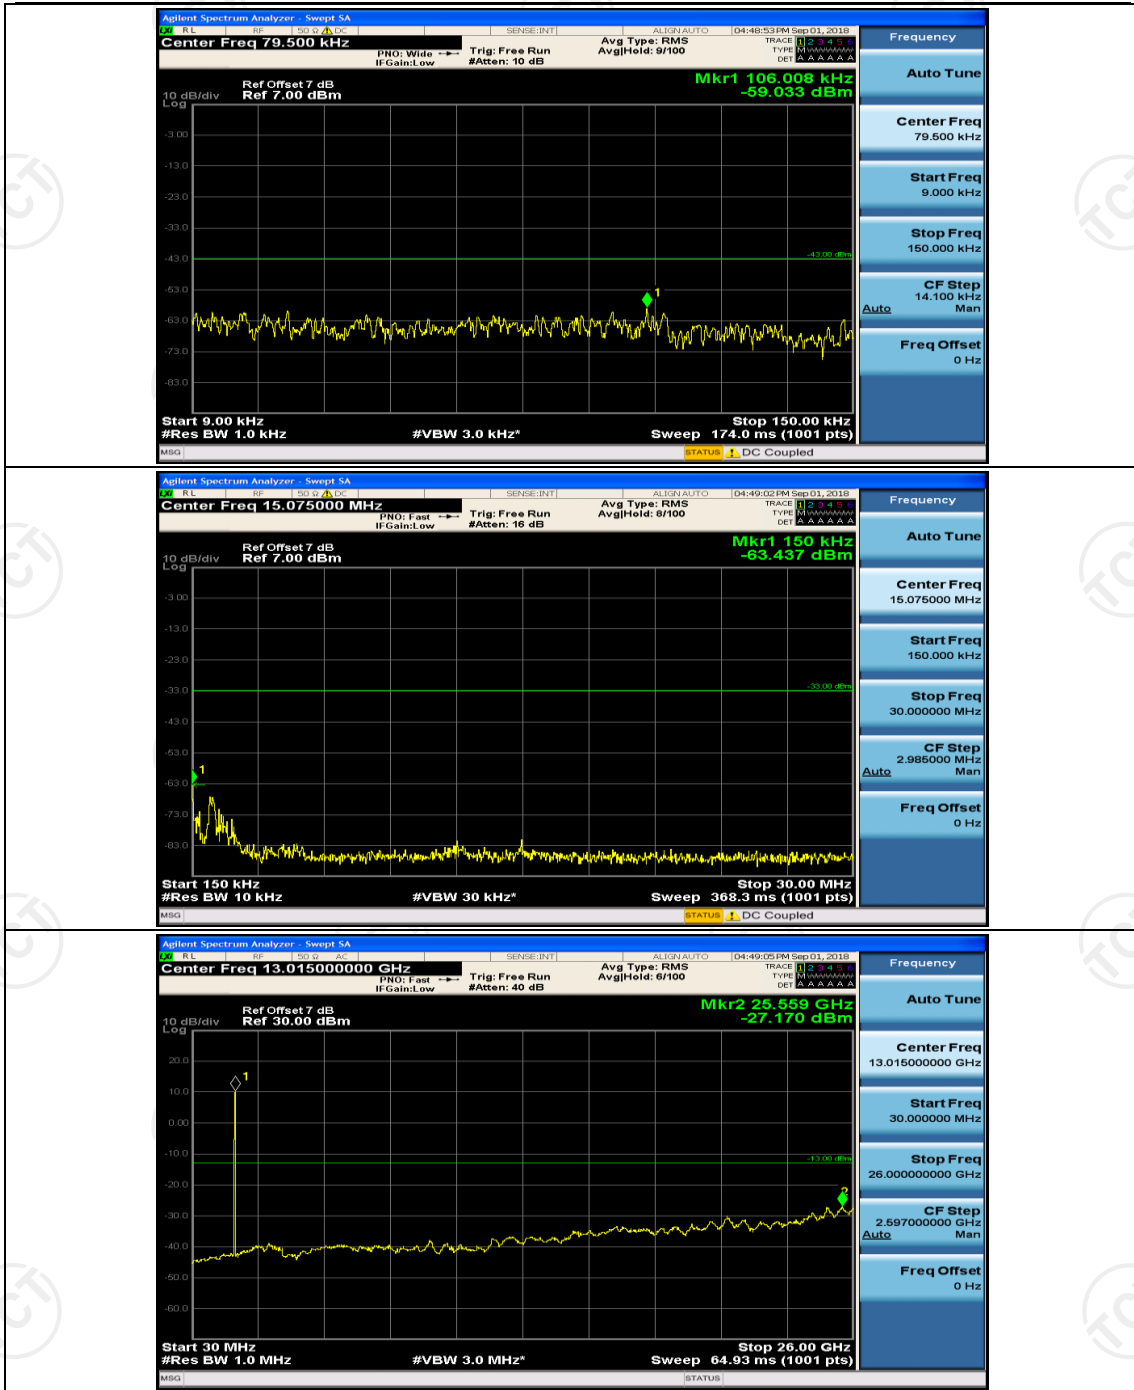

Channel Bandwidth: 3 MHz

(Channel Bandwidth: 3 MHz)_MCH_QPSK_1RB#0

(Channel Bandwidth: 3 MHz)_MCH_QPSK_1RB#7

(Channel Bandwidth: 3 MHz)_HCH_QPSK_1RB#0

(Channel Bandwidth: 3 MHz)_HCH_QPSK_1RB#7

(Channel Bandwidth: 3 MHz)_MCH_16QAM_1RB#0

(Channel Bandwidth: 3 MHz)_MCH_16QAM_1RB#7

(Channel Bandwidth: 3 MHz)_HCH_16QAM_1RB#0

Channel Bandwidth: 5 MHz

(Channel Bandwidth: 5 MHz)_HCH_QPSK_1RB#0

(Channel Bandwidth: 5 MHz)_HCH_QPSK_1RB#12

(Channel Bandwidth: 5 MHz)_MCH_16QAM_1RB#0