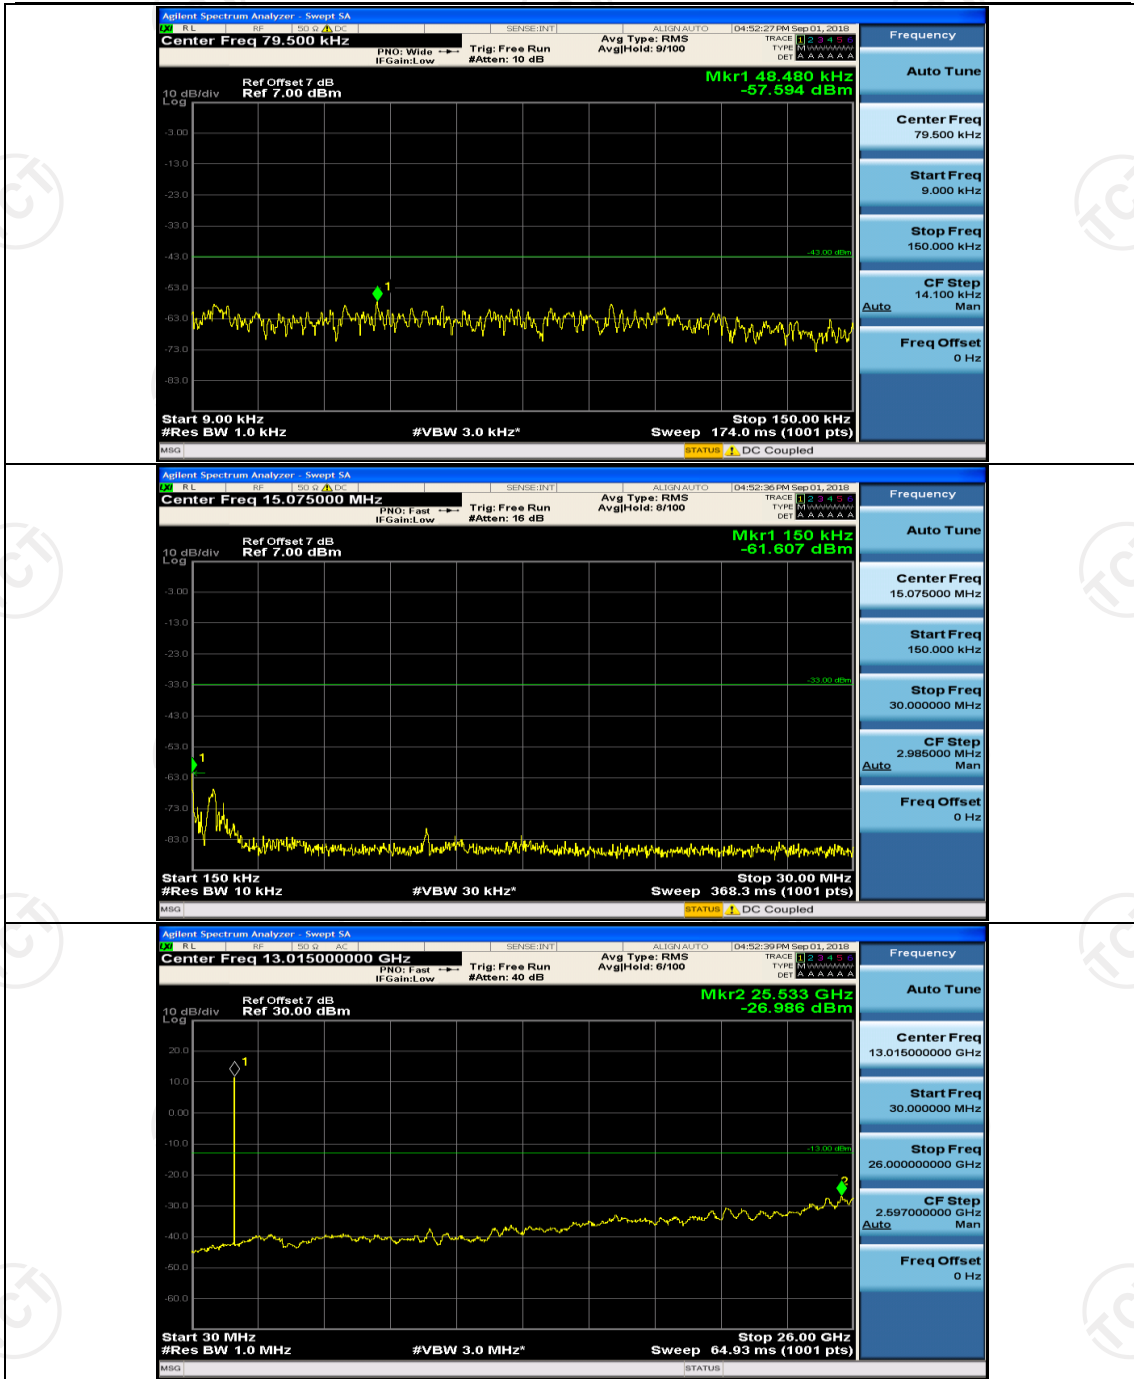

Channel Bandwidth: 3 MHz

(Channel Bandwidth: 3 MHz)_MCH_QPSK_1RB#0

(Channel Bandwidth: 3 MHz)_MCH_QPSK_1RB#7

(Channel Bandwidth: 3 MHz)_HCH_QPSK_1RB#0

(Channel Bandwidth: 3 MHz)_HCH_QPSK_1RB#7

(Channel Bandwidth: 3 MHz)_MCH_16QAM_1RB#0

(Channel Bandwidth: 3 MHz)_MCH_16QAM_1RB#7

(Channel Bandwidth: 3 MHz)_HCH_16QAM_1RB#0

Channel Bandwidth: 5 MHz

(Channel Bandwidth: 5 MHz)_HCH_QPSK_1RB#0

(Channel Bandwidth: 5 MHz)_HCH_QPSK_1RB#12

(Channel Bandwidth: 5 MHz)_MCH_16QAM_1RB#0

(Channel Bandwidth: 5 MHz)_MCH_16QAM_1RB#12

(Channel Bandwidth: 5 MHz)_HCH_16QAM_1RB#0

(Channel Bandwidth: 5 MHz)_HCH_16QAM_1RB#12