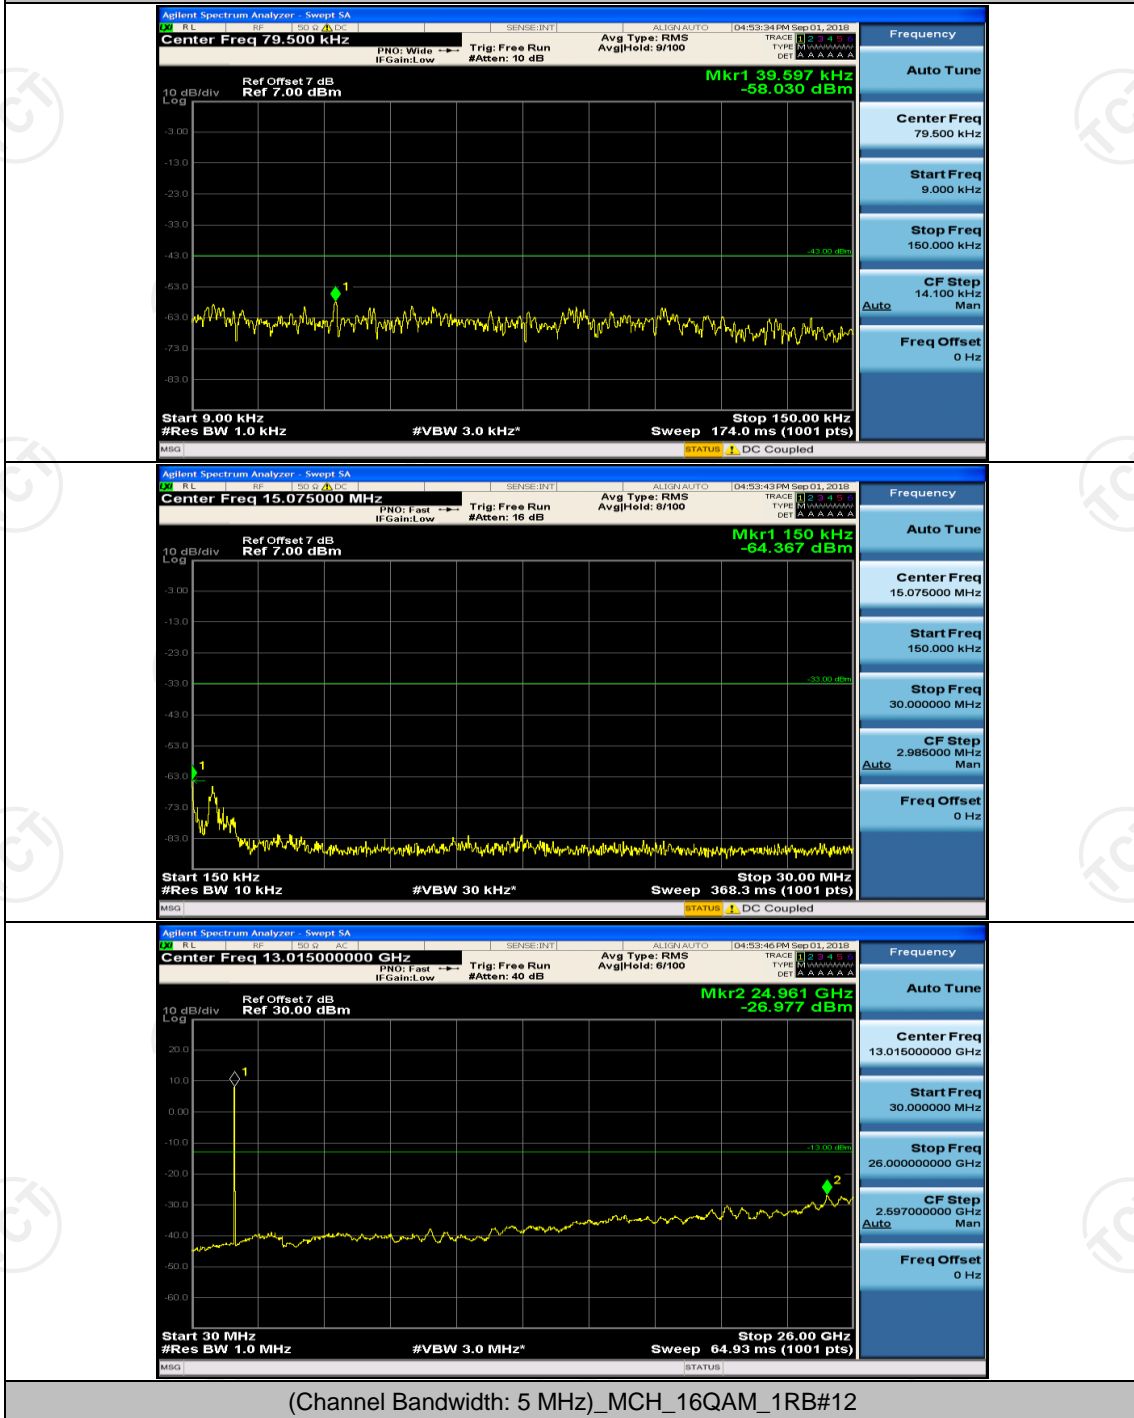

Channel Bandwidth: 3 MHz

(Channel Bandwidth: 3 MHz)_MCH_QPSK_1RB#0

(Channel Bandwidth: 3 MHz)_MCH_QPSK_1RB#7

(Channel Bandwidth: 3 MHz)_HCH_QPSK_1RB#0

(Channel Bandwidth: 3 MHz)_HCH_QPSK_1RB#7

(Channel Bandwidth: 3 MHz)_MCH_16QAM_1RB#0

(Channel Bandwidth: 3 MHz)_MCH_16QAM_1RB#7

(Channel Bandwidth: 3 MHz)_HCH_16QAM_1RB#0

Channel Bandwidth: 5 MHz

(Channel Bandwidth: 5 MHz)_HCH_QPSK_1RB#0

(Channel Bandwidth: 5 MHz)_HCH_QPSK_1RB#12

(Channel Bandwidth: 5 MHz)_MCH_16QAM_1RB#0

(Channel Bandwidth: 5 MHz)_MCH_16QAM_1RB#12

(Channel Bandwidth: 5 MHz)_HCH_16QAM_1RB#0

(Channel Bandwidth: 5 MHz)_HCH_16QAM_1RB#12