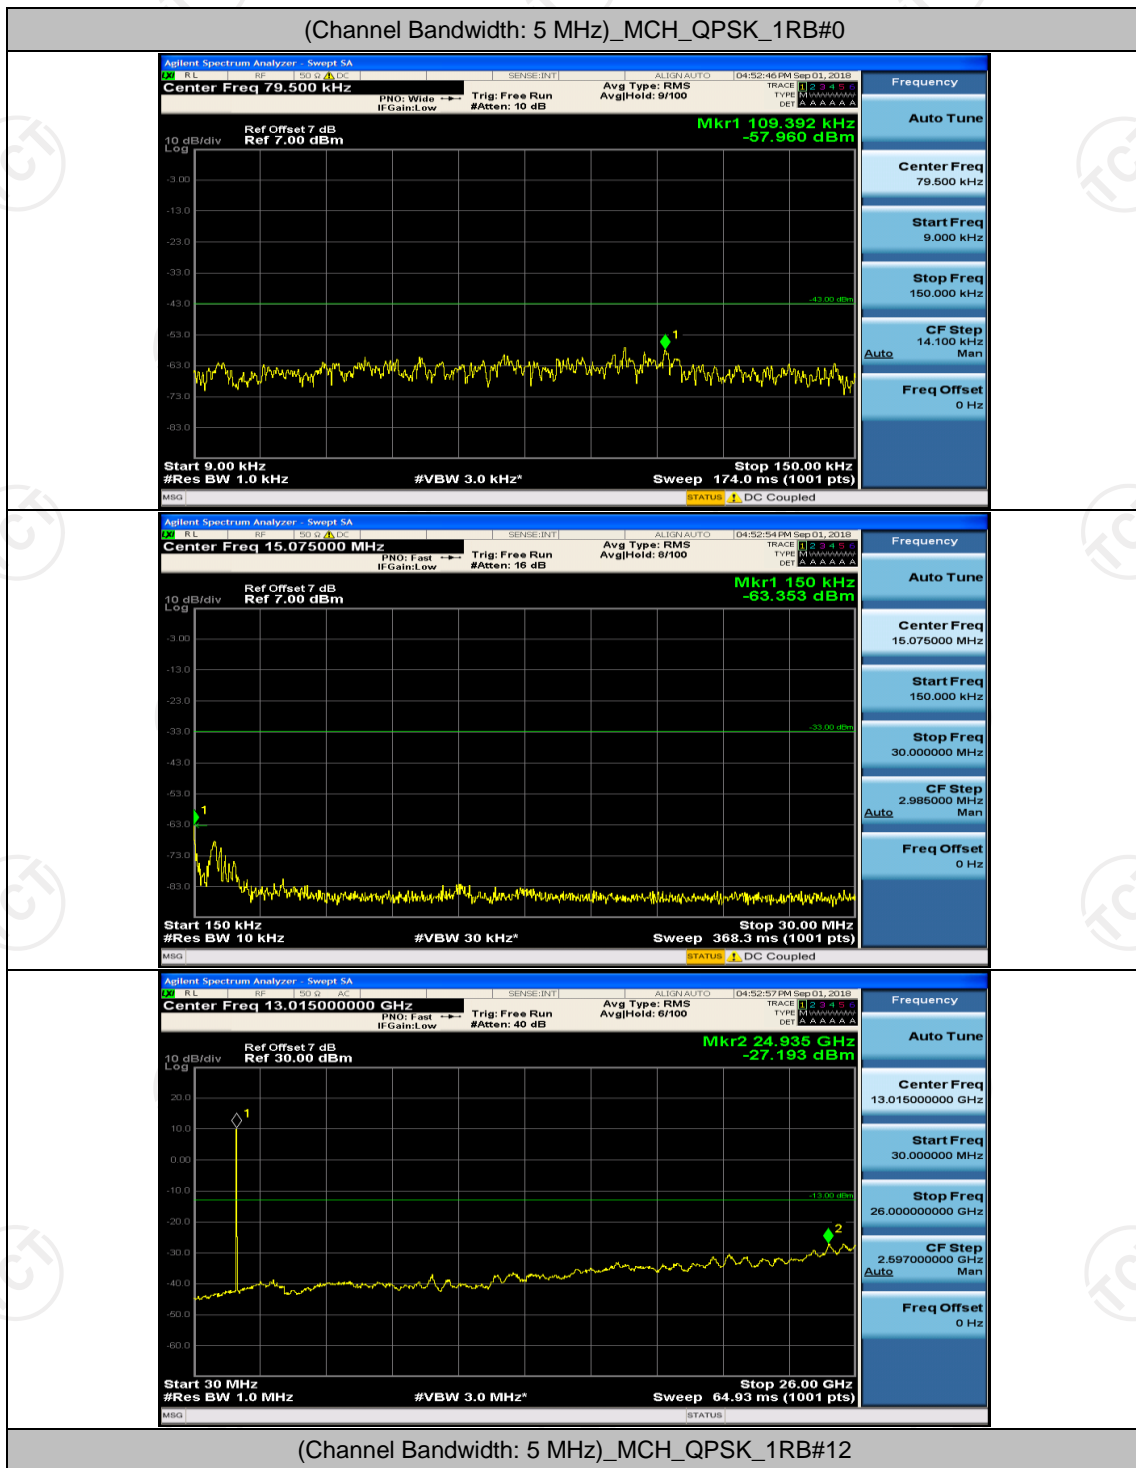

Channel Bandwidth: 3 MHz

(Channel Bandwidth: 3 MHz)_MCH_QPSK_1RB#0

(Channel Bandwidth: 3 MHz)_MCH_QPSK_1RB#7

(Channel Bandwidth: 3 MHz)_HCH_QPSK_1RB#0

(Channel Bandwidth: 3 MHz)_HCH_QPSK_1RB#7

(Channel Bandwidth: 3 MHz)_MCH_16QAM_1RB#0

(Channel Bandwidth: 3 MHz)_MCH_16QAM_1RB#7

(Channel Bandwidth: 3 MHz)_HCH_16QAM_1RB#0

Channel Bandwidth: 5 MHz

(Channel Bandwidth: 5 MHz)_HCH_QPSK_1RB#0

(Channel Bandwidth: 5 MHz)_HCH_QPSK_1RB#12

(Channel Bandwidth: 5 MHz)_MCH_16QAM_1RB#0