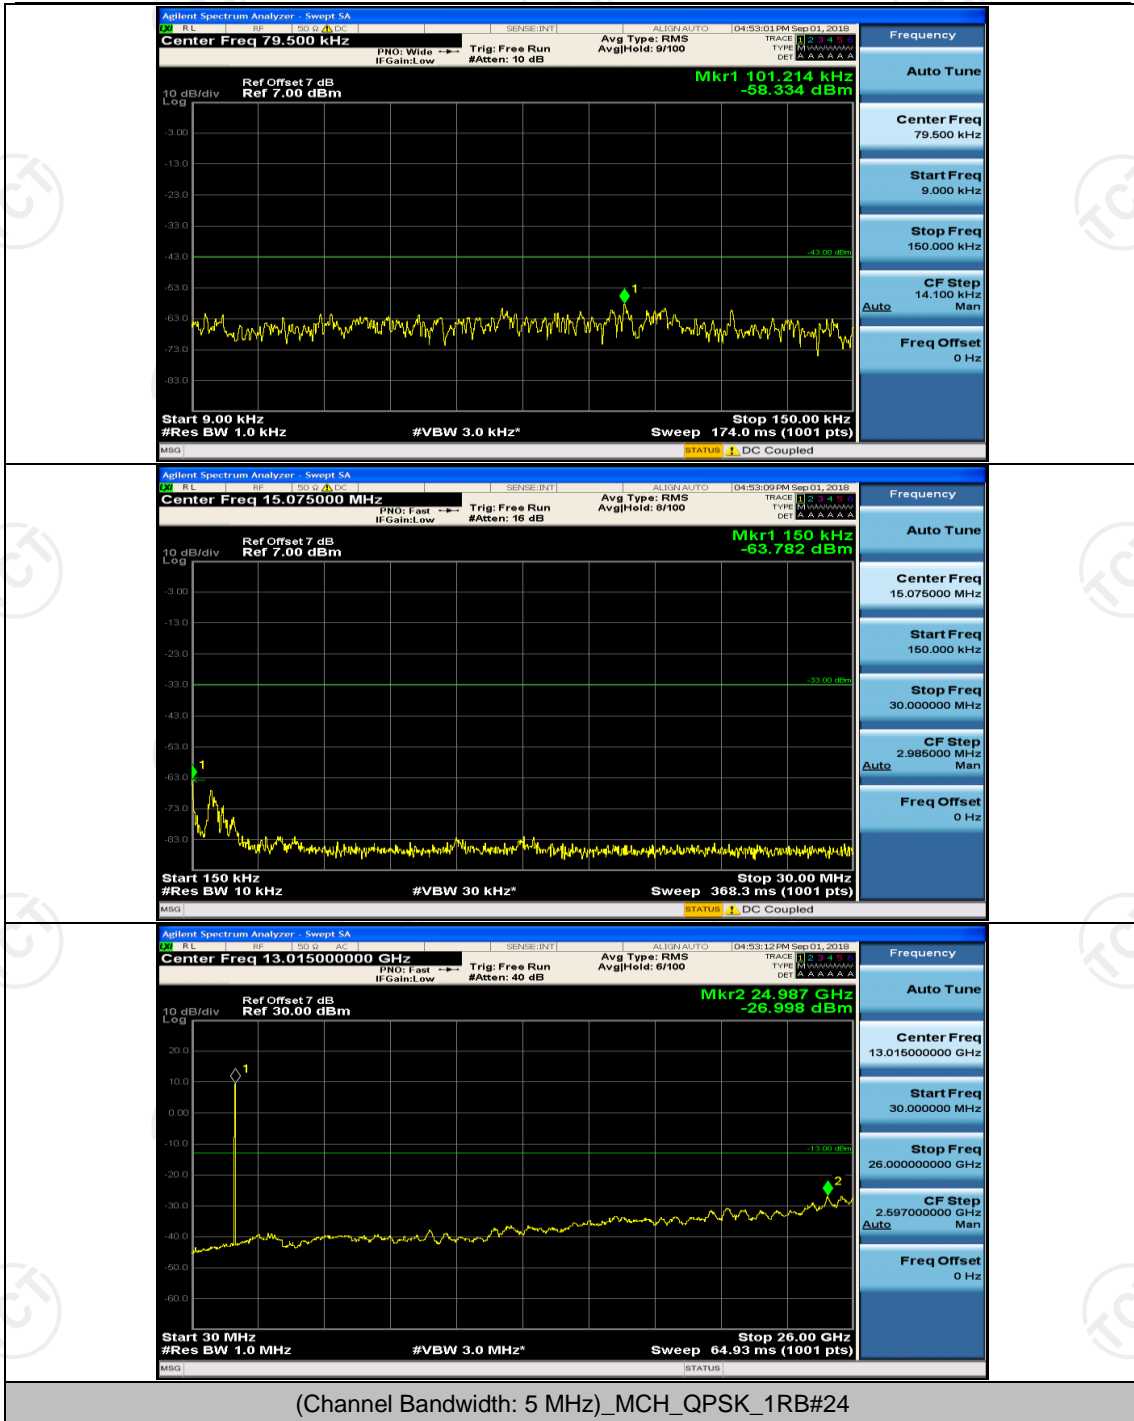

Channel Bandwidth: 3 MHz

(Channel Bandwidth: 3 MHz)_MCH_QPSK_1RB#0

(Channel Bandwidth: 3 MHz)_MCH_QPSK_1RB#7

(Channel Bandwidth: 3 MHz)_HCH_QPSK_1RB#0

(Channel Bandwidth: 3 MHz)_HCH_QPSK_1RB#7

(Channel Bandwidth: 3 MHz)_MCH_16QAM_1RB#0

(Channel Bandwidth: 3 MHz)_MCH_16QAM_1RB#7

(Channel Bandwidth: 3 MHz)_HCH_16QAM_1RB#0

Channel Bandwidth: 5 MHz

(Channel Bandwidth: 5 MHz)_HCH_QPSK_1RB#0

(Channel Bandwidth: 5 MHz)_HCH_QPSK_1RB#12

(Channel Bandwidth: 5 MHz)_MCH_16QAM_1RB#0

(Channel Bandwidth: 5 MHz)_MCH_16QAM_1RB#12

(Channel Bandwidth: 5 MHz)_HCH_16QAM_1RB#0

(Channel Bandwidth: 5 MHz)_HCH_16QAM_1RB#12