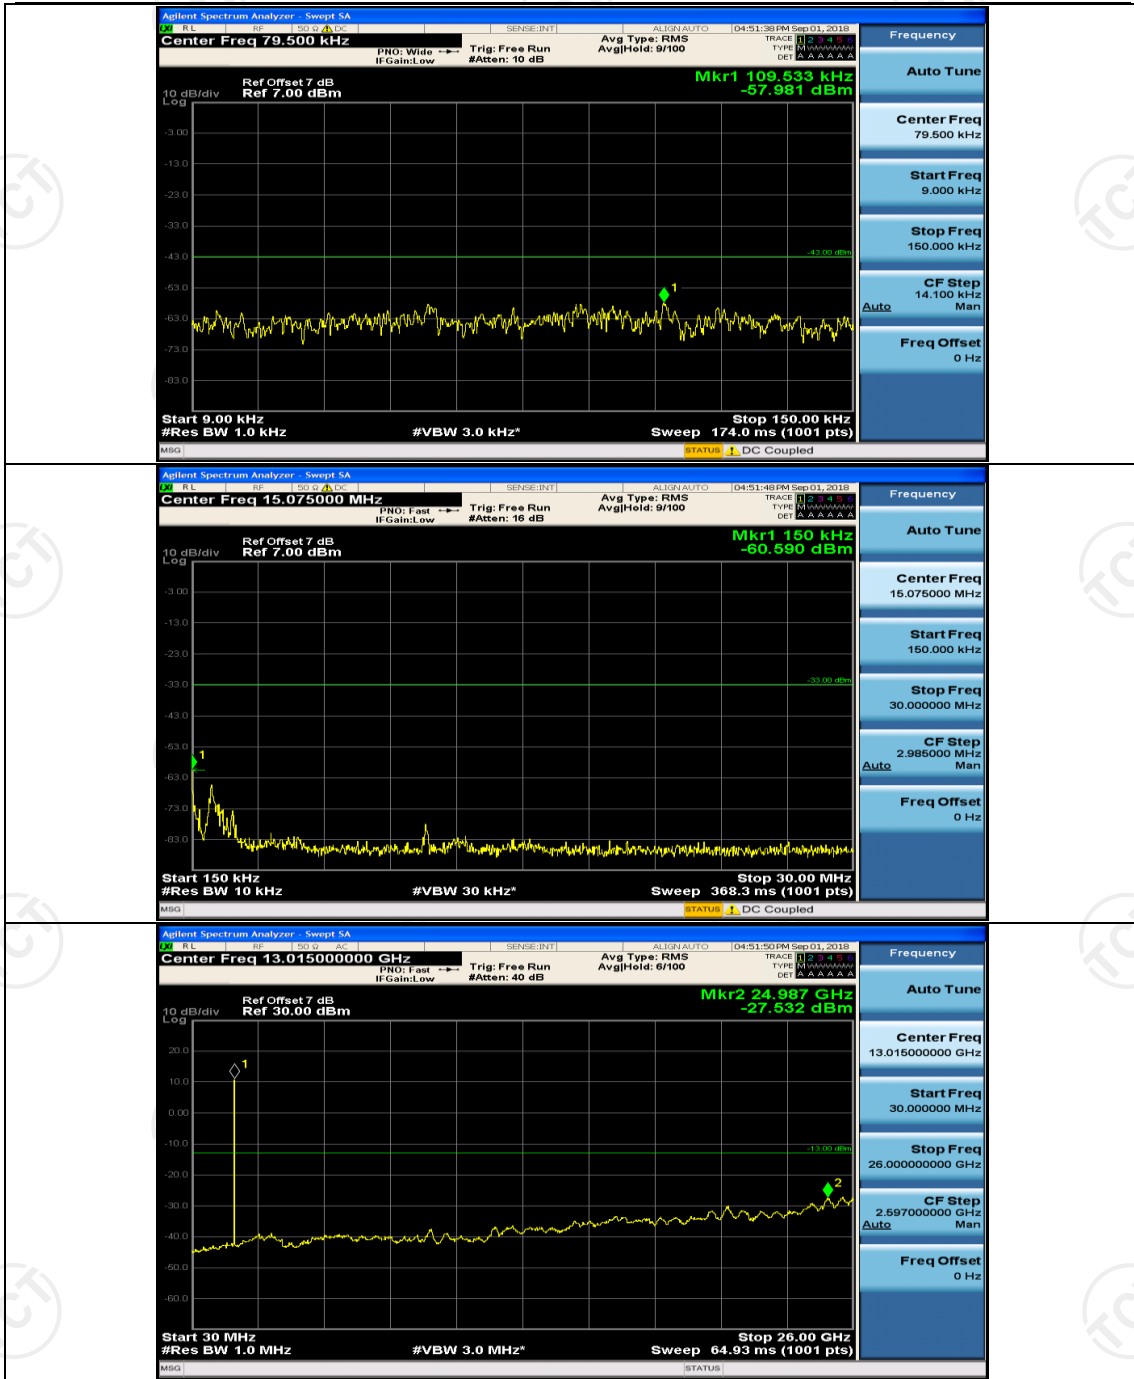

Channel Bandwidth: 3 MHz

(Channel Bandwidth: 3 MHz)_MCH_QPSK_1RB#0

(Channel Bandwidth: 3 MHz)_MCH_QPSK_1RB#7

(Channel Bandwidth: 3 MHz)_HCH_QPSK_1RB#0

(Channel Bandwidth: 3 MHz)_HCH_QPSK_1RB#7

(Channel Bandwidth: 3 MHz)_MCH_16QAM_1RB#0

(Channel Bandwidth: 3 MHz)_MCH_16QAM_1RB#7

(Channel Bandwidth: 3 MHz)_HCH_16QAM_1RB#0

Channel Bandwidth: 5 MHz

(Channel Bandwidth: 5 MHz)_HCH_QPSK_1RB#0

(Channel Bandwidth: 5 MHz)_HCH_QPSK_1RB#12

(Channel Bandwidth: 5 MHz)_MCH_16QAM_1RB#0

(Channel Bandwidth: 5 MHz)_MCH_16QAM_1RB#12

(Channel Bandwidth: 5 MHz)_HCH_16QAM_1RB#0

(Channel Bandwidth: 5 MHz)_HCH_16QAM_1RB#12