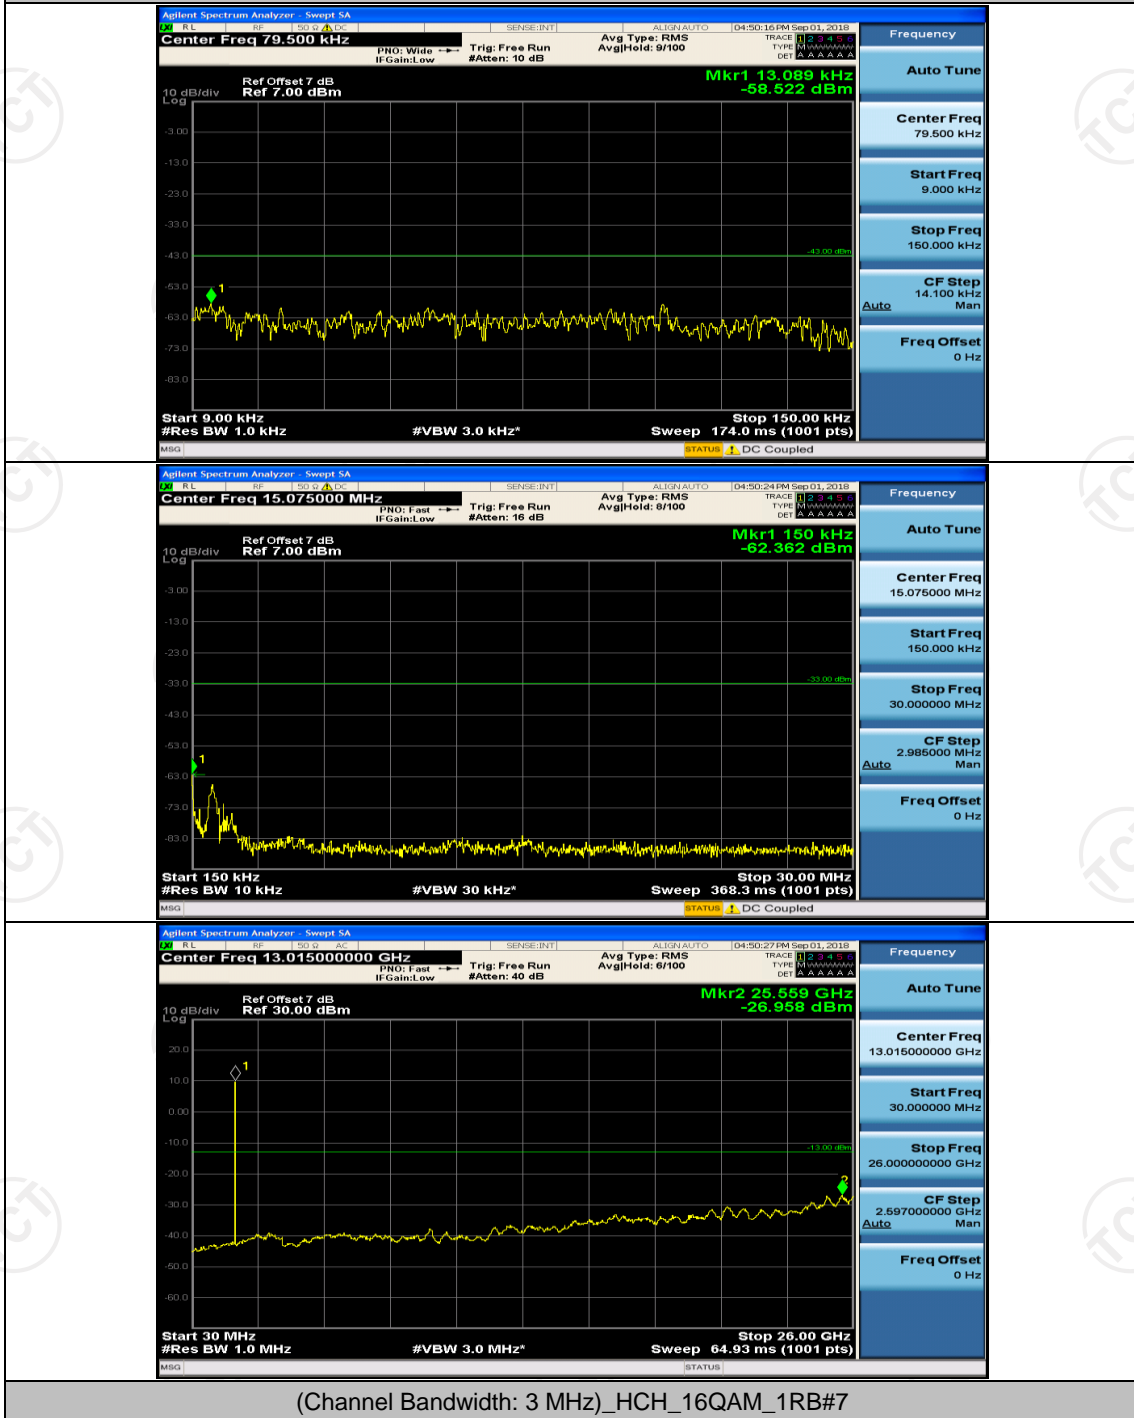

Channel Bandwidth: 3 MHz

(Channel Bandwidth: 3 MHz)_MCH_QPSK_1RB#0

(Channel Bandwidth: 3 MHz)_MCH_QPSK_1RB#7

(Channel Bandwidth: 3 MHz)_HCH_QPSK_1RB#0

(Channel Bandwidth: 3 MHz)_HCH_QPSK_1RB#7

(Channel Bandwidth: 3 MHz)_MCH_16QAM_1RB#0

(Channel Bandwidth: 3 MHz)_MCH_16QAM_1RB#7

(Channel Bandwidth: 3 MHz)_HCH_16QAM_1RB#0

Channel Bandwidth: 5 MHz

(Channel Bandwidth: 5 MHz)_HCH_QPSK_1RB#0

(Channel Bandwidth: 5 MHz)_HCH_QPSK_1RB#12

(Channel Bandwidth: 5 MHz)_MCH_16QAM_1RB#0