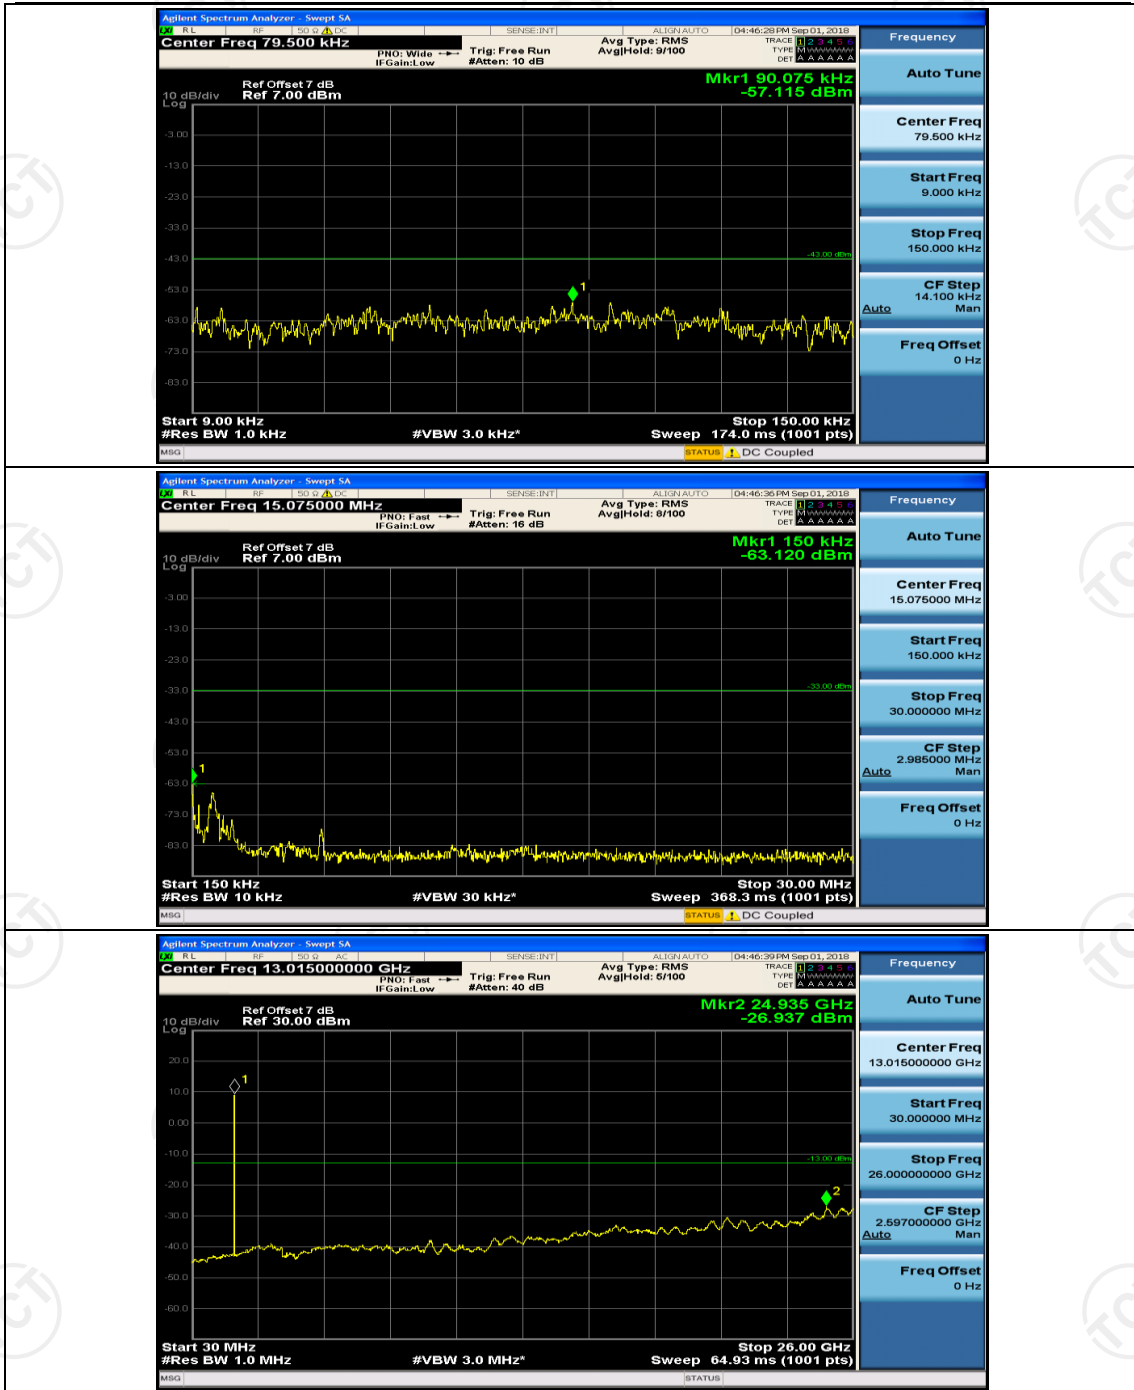

Channel Bandwidth: 3 MHz

(Channel Bandwidth: 3 MHz)_MCH_QPSK_1RB#0

(Channel Bandwidth: 3 MHz)_MCH_QPSK_1RB#7

(Channel Bandwidth: 3 MHz)_HCH_QPSK_1RB#0

(Channel Bandwidth: 3 MHz)_HCH_QPSK_1RB#7

(Channel Bandwidth: 3 MHz)_MCH_16QAM_1RB#0

(Channel Bandwidth: 3 MHz)_MCH_16QAM_1RB#7

(Channel Bandwidth: 3 MHz)_HCH_16QAM_1RB#0

Channel Bandwidth: 5 MHz

(Channel Bandwidth: 5 MHz)_HCH_QPSK_1RB#0

(Channel Bandwidth: 5 MHz)_HCH_QPSK_1RB#12

(Channel Bandwidth: 5 MHz)_MCH_16QAM_1RB#0