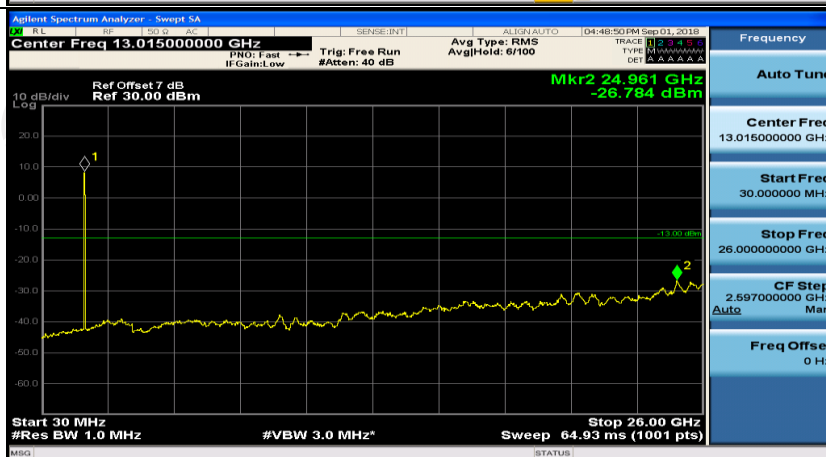

Channel Bandwidth: 3 MHz

(Channel Bandwidth: 3 MHz)_MCH_QPSK_1RB#0

(Channel Bandwidth: 3 MHz)_MCH_QPSK_1RB#7

(Channel Bandwidth: 3 MHz)_HCH_QPSK_1RB#0

(Channel Bandwidth: 3 MHz)_HCH_QPSK_1RB#7

(Channel Bandwidth: 3 MHz)_MCH_16QAM_1RB#0

(Channel Bandwidth: 3 MHz)_MCH_16QAM_1RB#7

(Channel Bandwidth: 3 MHz)_HCH_16QAM_1RB#0

Channel Bandwidth: 5 MHz

(Channel Bandwidth: 5 MHz)_HCH_QPSK_1RB#0

(Channel Bandwidth: 5 MHz)_HCH_QPSK_1RB#12

(Channel Bandwidth: 5 MHz)_MCH_16QAM_1RB#0