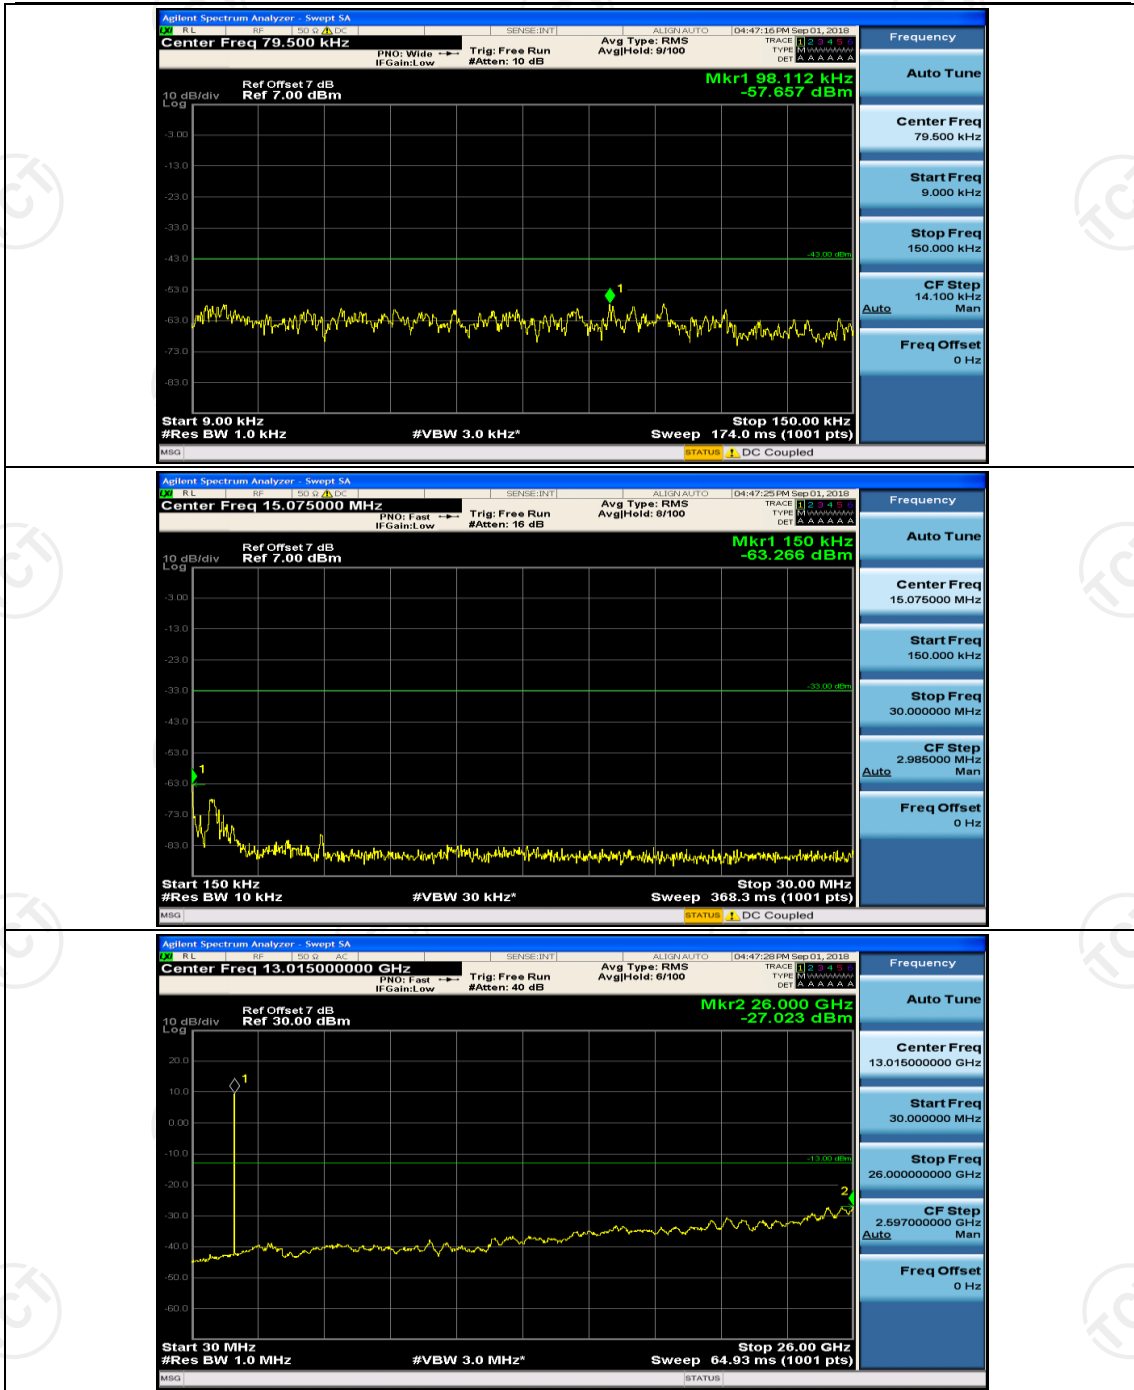

Channel Bandwidth: 3 MHz

(Channel Bandwidth: 3 MHz)_MCH_QPSK_1RB#0

(Channel Bandwidth: 3 MHz)_MCH_QPSK_1RB#7

(Channel Bandwidth: 3 MHz)_HCH_QPSK_1RB#0

(Channel Bandwidth: 3 MHz)_HCH_QPSK_1RB#7

(Channel Bandwidth: 3 MHz)_MCH_16QAM_1RB#0

(Channel Bandwidth: 3 MHz)_MCH_16QAM_1RB#7

(Channel Bandwidth: 3 MHz)_HCH_16QAM_1RB#0

Channel Bandwidth: 5 MHz

(Channel Bandwidth: 5 MHz)_HCH_QPSK_1RB#0

(Channel Bandwidth: 5 MHz)_HCH_QPSK_1RB#12

(Channel Bandwidth: 5 MHz)_MCH_16QAM_1RB#0