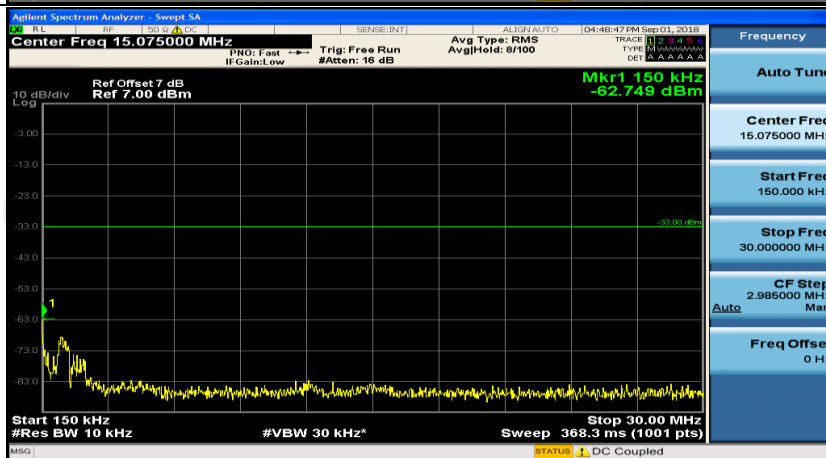

Channel Bandwidth: 3 MHz

(Channel Bandwidth: 3 MHz)_MCH_QPSK_1RB#0

(Channel Bandwidth: 3 MHz)_MCH_QPSK_1RB#7

(Channel Bandwidth: 3 MHz)_HCH_QPSK_1RB#0

(Channel Bandwidth: 3 MHz)_HCH_QPSK_1RB#7

(Channel Bandwidth: 3 MHz)_MCH_16QAM_1RB#0