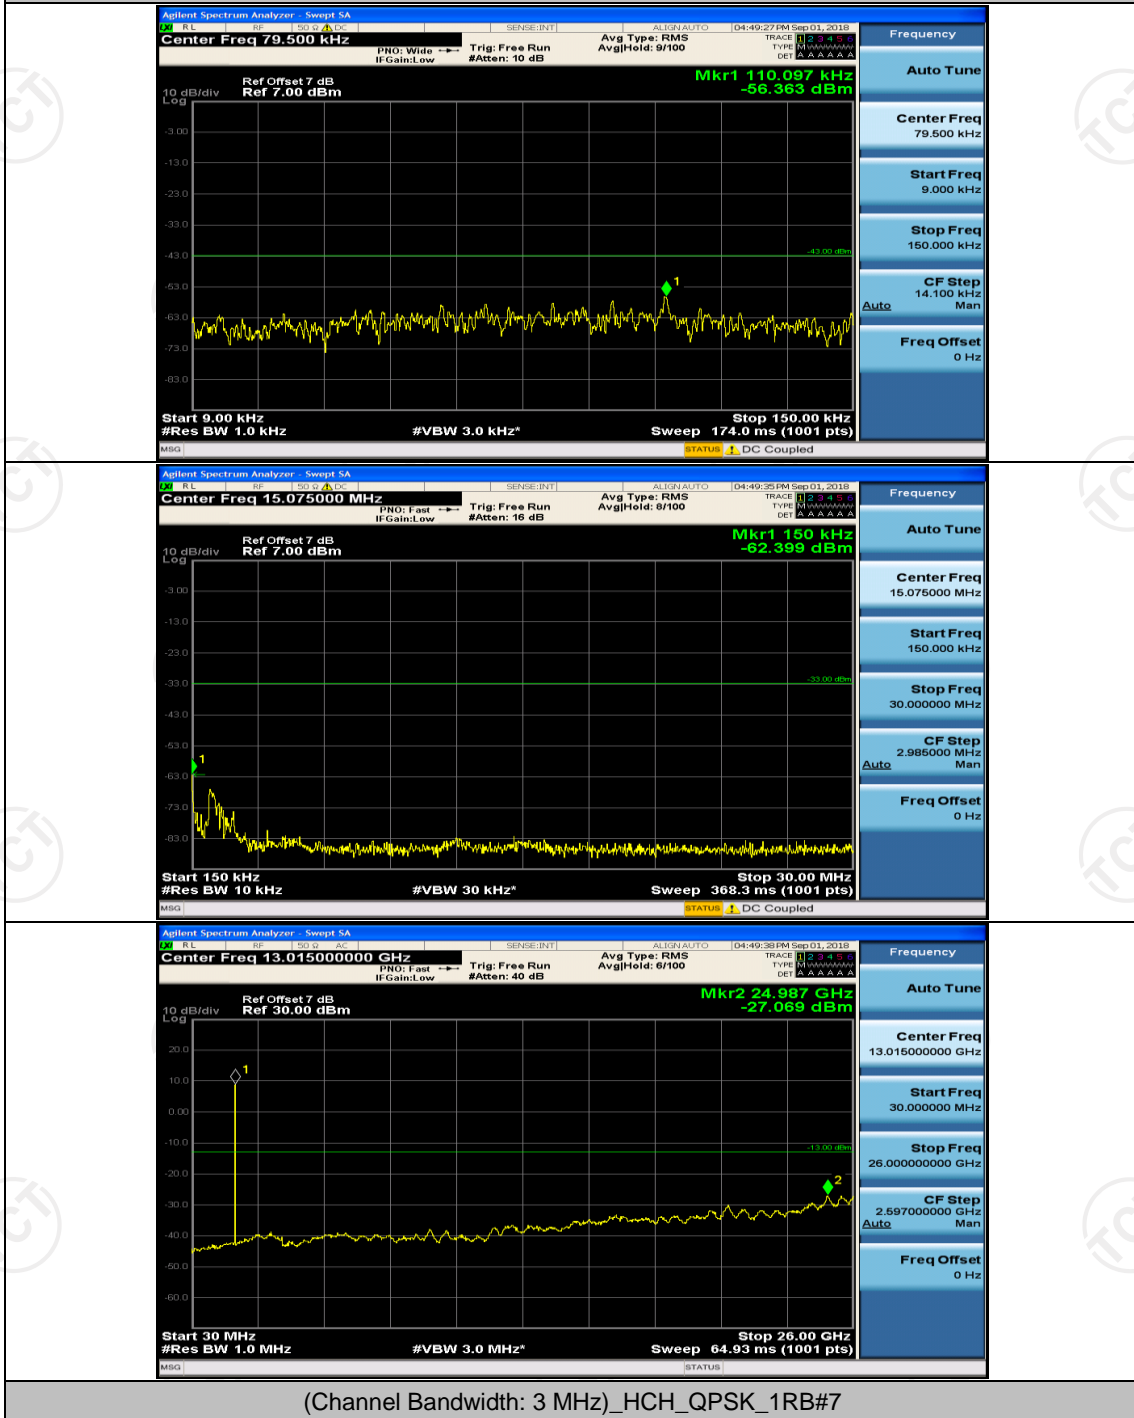

Channel Bandwidth: 3 MHz

(Channel Bandwidth: 3 MHz)_MCH_QPSK_1RB#0

(Channel Bandwidth: 3 MHz)_MCH_QPSK_1RB#7

(Channel Bandwidth: 3 MHz)_HCH_QPSK_1RB#0

(Channel Bandwidth: 3 MHz)_HCH_QPSK_1RB#7

(Channel Bandwidth: 3 MHz)_MCH_16QAM_1RB#0

(Channel Bandwidth: 3 MHz)_MCH_16QAM_1RB#7

(Channel Bandwidth: 3 MHz)_HCH_16QAM_1RB#0

Channel Bandwidth: 5 MHz

(Channel Bandwidth: 5 MHz)_HCH_QPSK_1RB#0

(Channel Bandwidth: 5 MHz)_HCH_QPSK_1RB#12

(Channel Bandwidth: 5 MHz)_MCH_16QAM_1RB#0