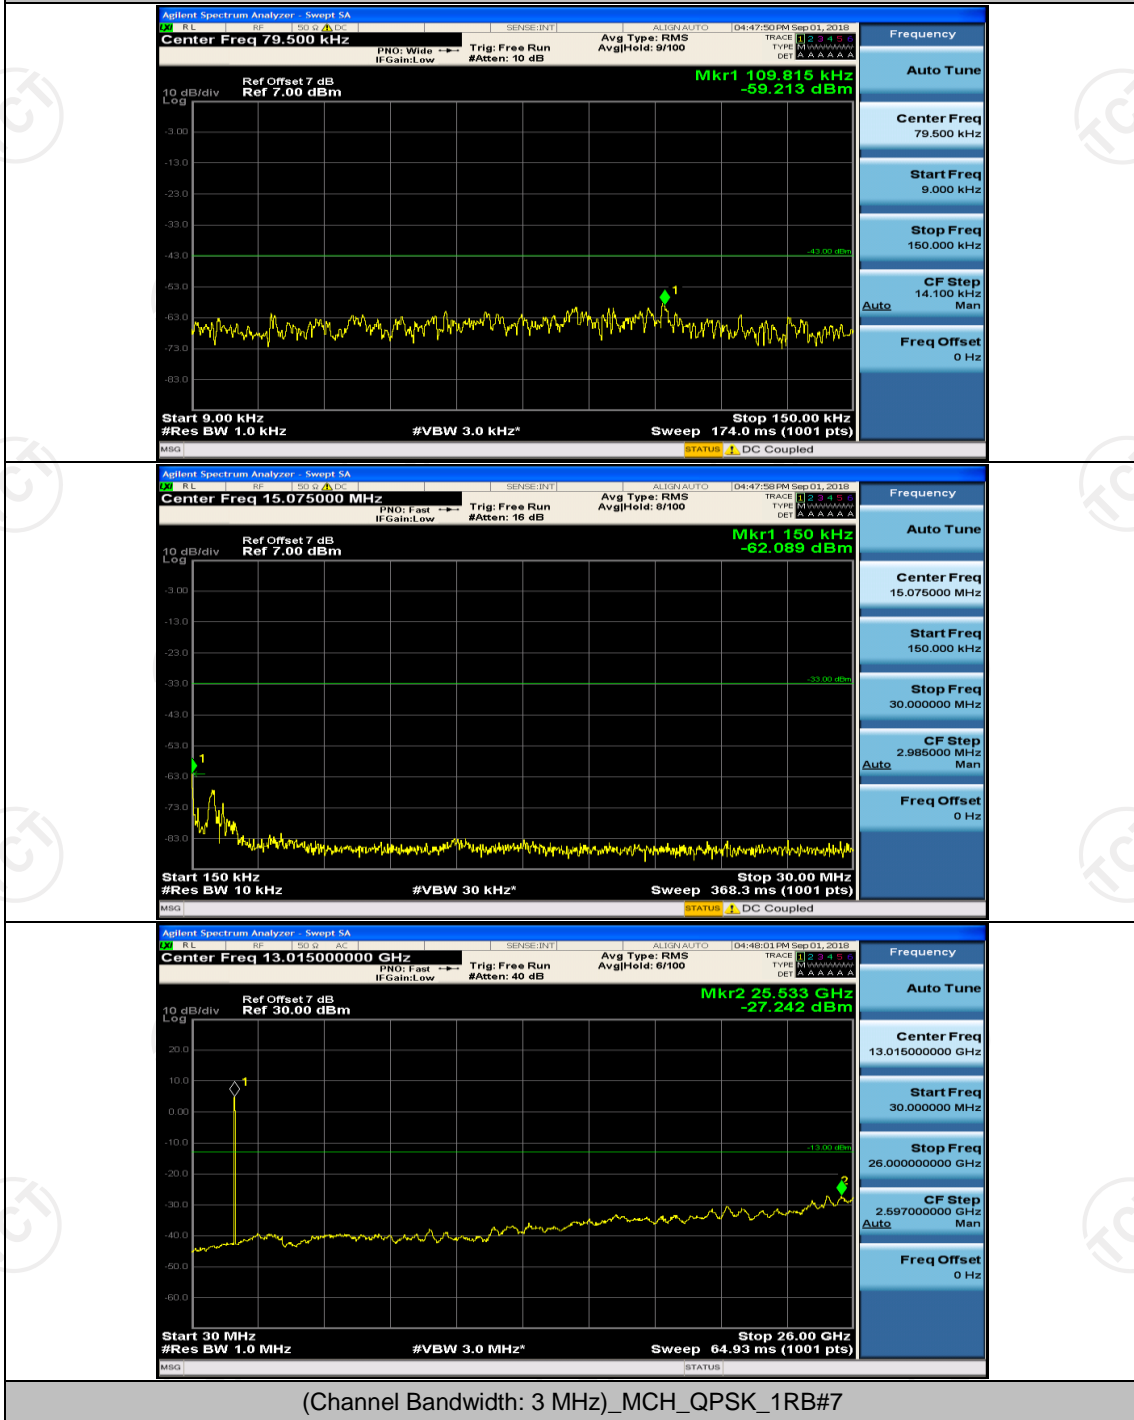

Channel Bandwidth: 3 MHz

(Channel Bandwidth: 3 MHz)_MCH_QPSK_1RB#0

(Channel Bandwidth: 3 MHz)_MCH_QPSK_1RB#7

(Channel Bandwidth: 3 MHz)_HCH_QPSK_1RB#0

(Channel Bandwidth: 3 MHz)_HCH_QPSK_1RB#7

(Channel Bandwidth: 3 MHz)_MCH_16QAM_1RB#0

(Channel Bandwidth: 3 MHz)_MCH_16QAM_1RB#7

(Channel Bandwidth: 3 MHz)_HCH_16QAM_1RB#0

Channel Bandwidth: 5 MHz

(Channel Bandwidth: 5 MHz)_HCH_QPSK_1RB#0

(Channel Bandwidth: 5 MHz)_HCH_QPSK_1RB#12

(Channel Bandwidth: 5 MHz)_MCH_16QAM_1RB#0