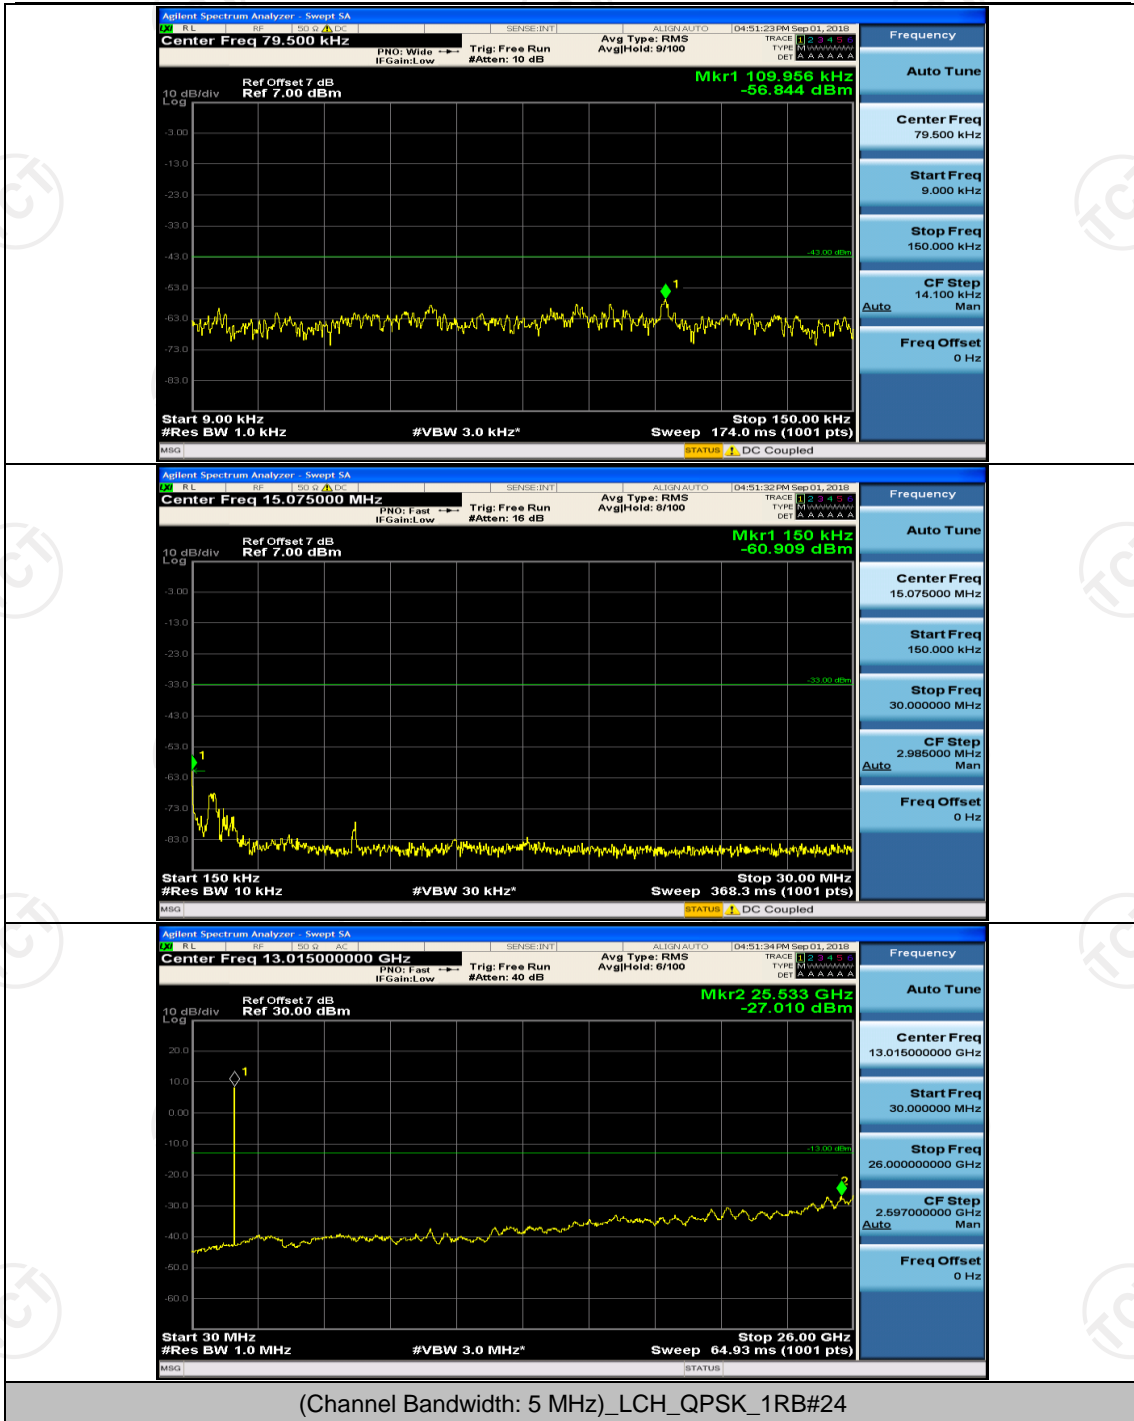

Channel Bandwidth: 3 MHz

(Channel Bandwidth: 3 MHz)_MCH_QPSK_1RB#0

(Channel Bandwidth: 3 MHz)_MCH_QPSK_1RB#7

(Channel Bandwidth: 3 MHz)_HCH_QPSK_1RB#0

(Channel Bandwidth: 3 MHz)_HCH_QPSK_1RB#7

(Channel Bandwidth: 3 MHz)_MCH_16QAM_1RB#0

(Channel Bandwidth: 3 MHz)_MCH_16QAM_1RB#7

(Channel Bandwidth: 3 MHz)_HCH_16QAM_1RB#0

Channel Bandwidth: 5 MHz

(Channel Bandwidth: 5 MHz)_HCH_QPSK_1RB#0

(Channel Bandwidth: 5 MHz)_HCH_QPSK_1RB#12

(Channel Bandwidth: 5 MHz)_MCH_16QAM_1RB#0

(Channel Bandwidth: 5 MHz)_MCH_16QAM_1RB#12

(Channel Bandwidth: 5 MHz)_HCH_16QAM_1RB#0

(Channel Bandwidth: 5 MHz)_HCH_16QAM_1RB#12