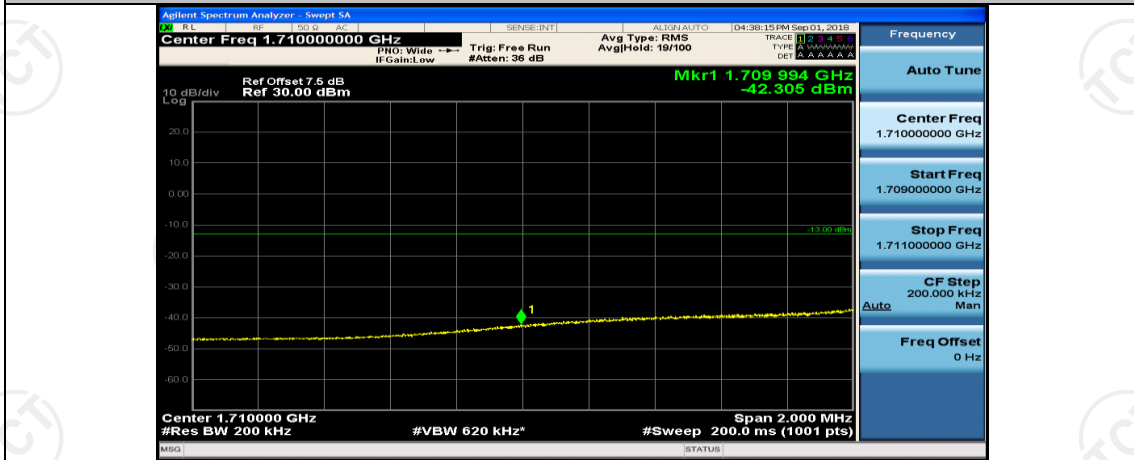

Channel Bandwidth: 20 MHz

(Channel Bandwidth:20 MHz)_LCH_QPSK_1RB#49

(Channel Bandwidth:20 MHz)_LCH_QPSK_1RB#99

(Channel Bandwidth:20 MHz)_LCH_QPSK_50RB#0

(Channel Bandwidth:20 MHz)_LCH_QPSK_50RB#25

(Channel Bandwidth:20 MHz)_LCH_QPSK_50RB#0