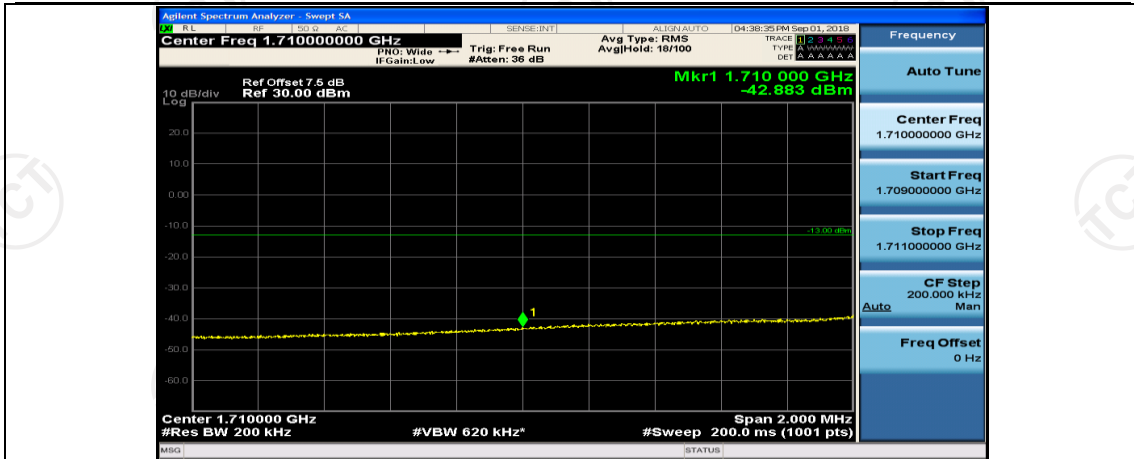

(Channel Bandwidth:20 MHz)_LCH_16QAM_1RB#99

(Channel Bandwidth:20 MHz)_LCH_16QAM_50RB#0

(Channel Bandwidth:20 MHz)_LCH_16QAM_50RB#25

(Channel Bandwidth:20 MHz)_LCH_16QAM_50RB#50

(Channel Bandwidth:20 MHz)_HCH_16QAM_1RB#99