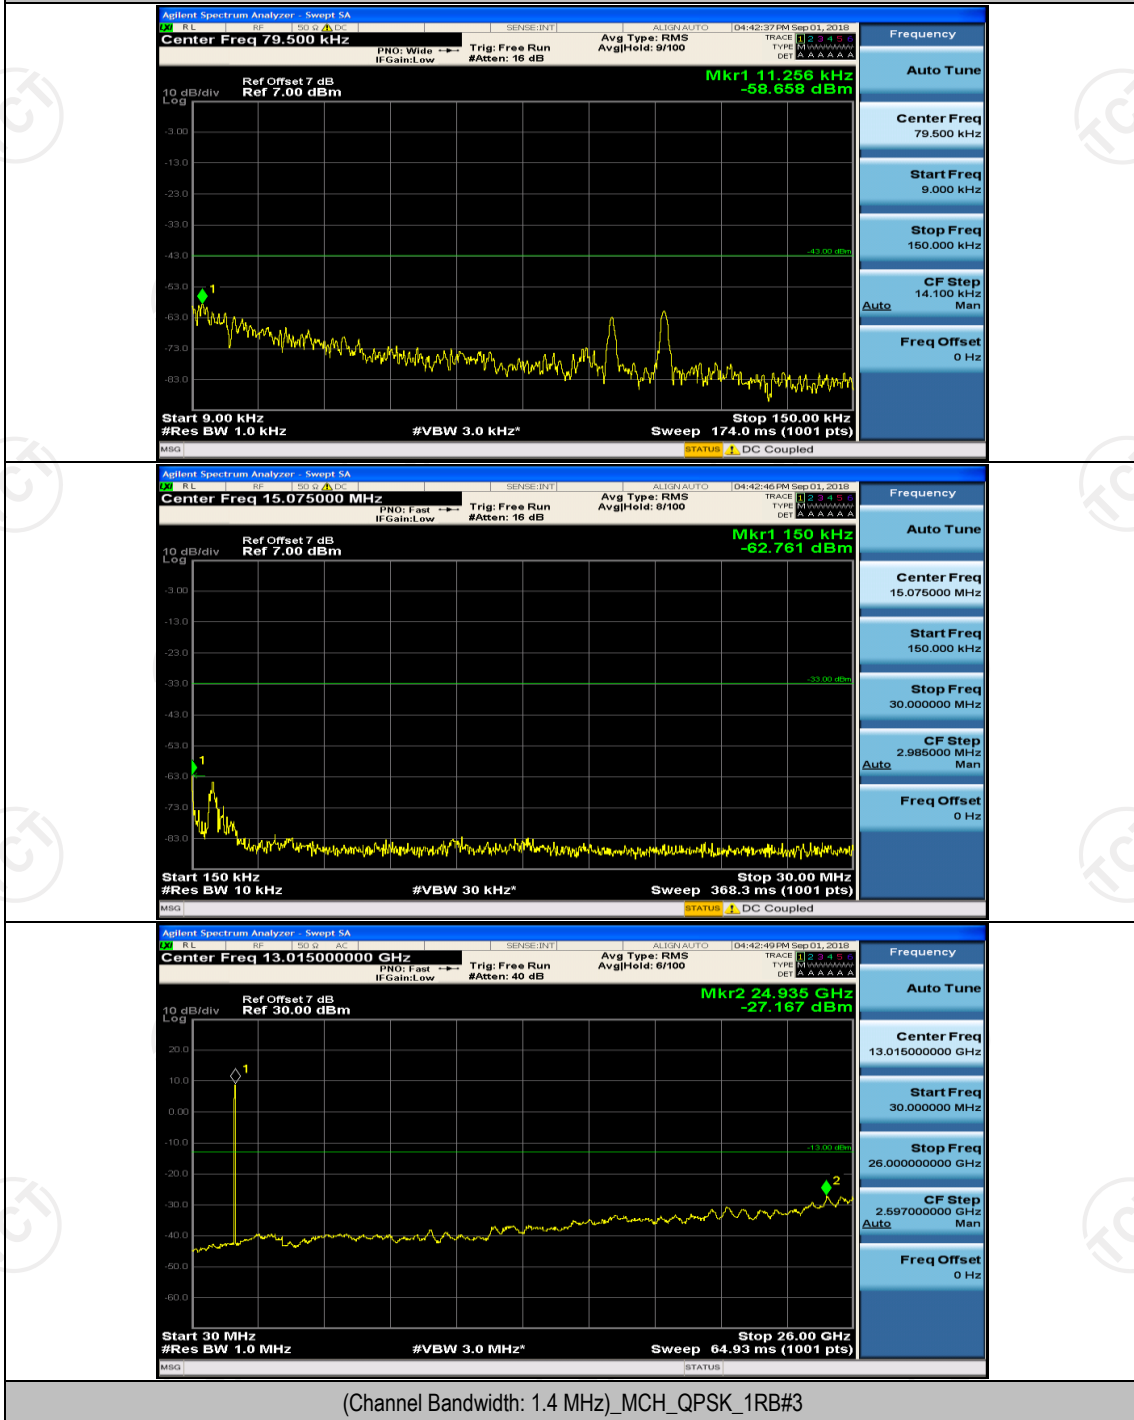

(Channel Bandwidth:20 MHz)_HCH_16QAM_50RB#0

(Channel Bandwidth:20 MHz)_HCH_16QAM_50RB#25

(Channel Bandwidth:20 MHz)_HCH_16QAM_50RB#50

(Channel Bandwidth:20 MHz)_HCH_16QAM_100RB#0

Appendix E: Conducted Spurious Emission

Test Graphs

Channel Bandwidth: 1.4 MHz

(Channel Bandwidth: 1.4 MHz)_MCH_QPSK_1RB#0

(Channel Bandwidth: 1.4 MHz)_MCH_QPSK_1RB#3

(Channel Bandwidth: 1.4 MHz)_HCH_QPSK_1RB#0

(Channel Bandwidth: 1.4 MHz)_HCH_QPSK_1RB#3