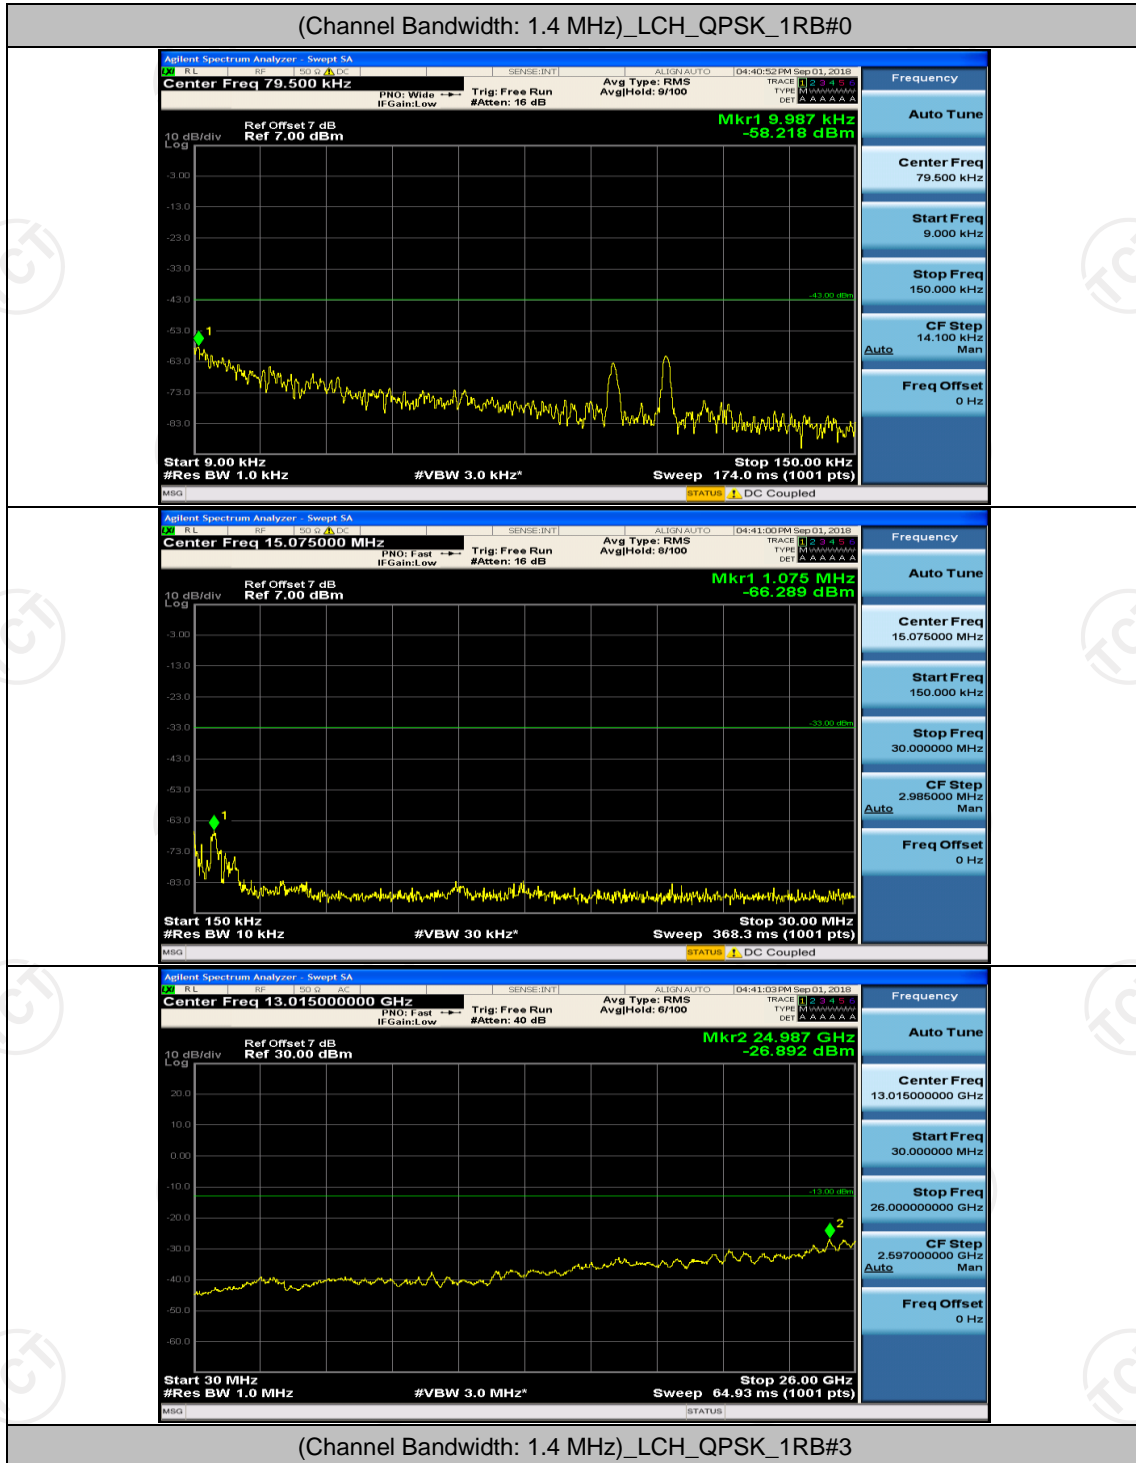

(Channel Bandwidth:20 MHz)_HCH_16QAM_50RB#0

(Channel Bandwidth:20 MHz)_HCH_16QAM_50RB#25

(Channel Bandwidth:20 MHz)_HCH_16QAM_50RB#50

(Channel Bandwidth:20 MHz)_HCH_16QAM_100RB#0

Appendix E: Conducted Spurious Emission

Test Graphs

Channel Bandwidth: 1.4 MHz

(Channel Bandwidth: 1.4 MHz)_MCH_QPSK_1RB#0

(Channel Bandwidth: 1.4 MHz)_MCH_QPSK_1RB#3

(Channel Bandwidth: 1.4 MHz)_HCH_QPSK_1RB#0

(Channel Bandwidth: 1.4 MHz)_HCH_QPSK_1RB#3