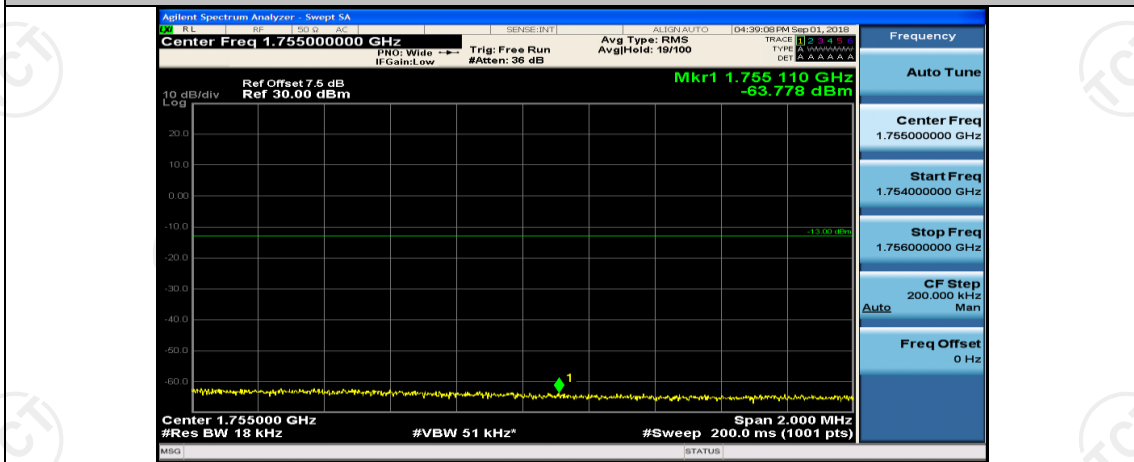

(Channel Bandwidth:20 MHz)_HCH_QPSK_1RB#49