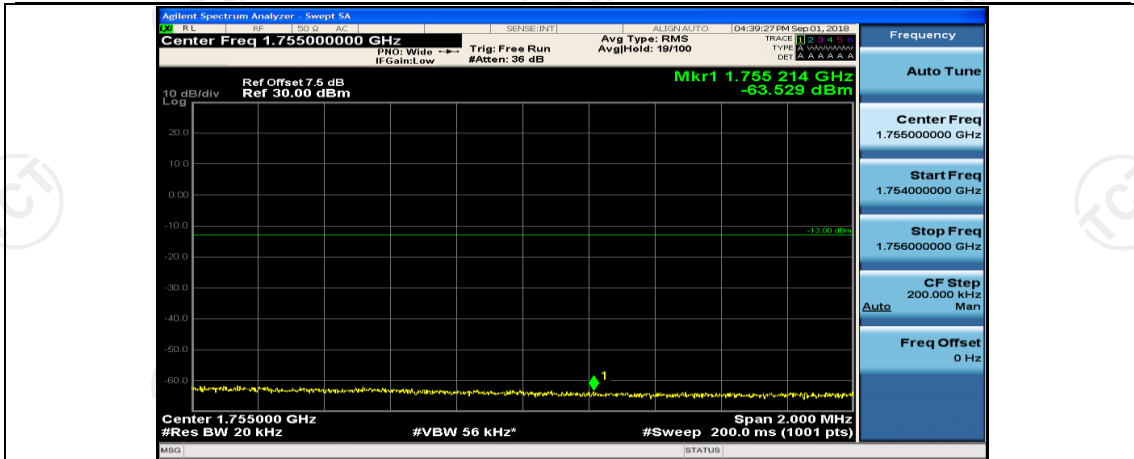

(Channel Bandwidth:20 MHz)_LCH_16QAM_1RB#99

(Channel Bandwidth:20 MHz)_LCH_16QAM_50RB#0

(Channel Bandwidth:20 MHz)_LCH_16QAM_50RB#25

(Channel Bandwidth:20 MHz)_LCH_16QAM_50RB#50

(Channel Bandwidth:20 MHz)_HCH_16QAM_1RB#99