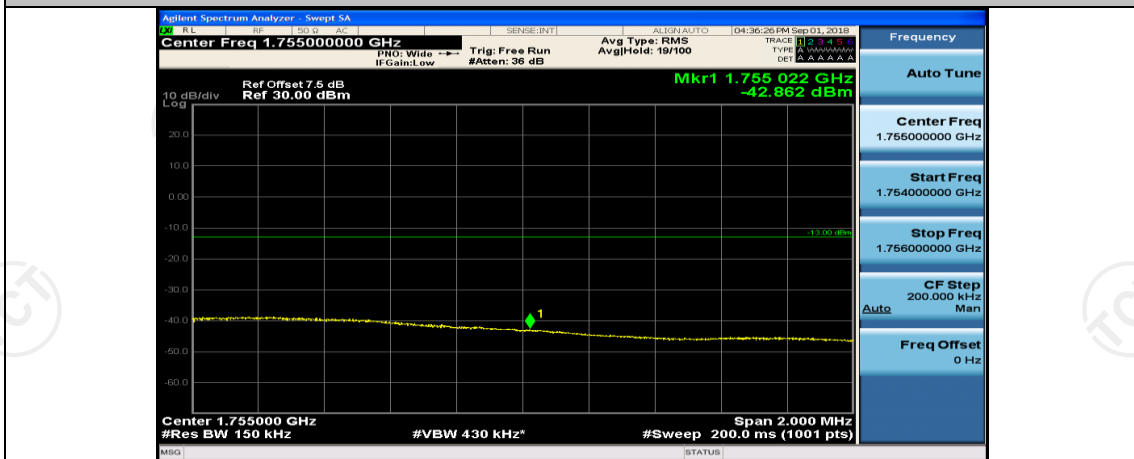

Channel Bandwidth: 15 MHz

(Channel Bandwidth:15 MHz)_LCH_QPSK_1RB#74

(Channel Bandwidth:15 MHz)_LCH_QPSK_37RB#0

(Channel Bandwidth:15 MHz)_LCH_QPSK_37RB#18

(Channel Bandwidth:15 MHz)_LCH_QPSK_37RB#38

(Channel Bandwidth:15 MHz)_LCH_QPSK_75RB#0

(Channel Bandwidth:15 MHz)_HCH_QPSK_1RB#0

(Channel Bandwidth:15 MHz)_HCH_QPSK_1RB#7

(Channel Bandwidth:15 MHz)_HCH_QPSK_1RB#74

(Channel Bandwidth:15 MHz)_HCH_QPSK_37RB#0

(Channel Bandwidth:15 MHz)_HCH_QPSK_37RB#18

(Channel Bandwidth:15 MHz)_LCH_16QAM_1RB#37

(Channel Bandwidth:15 MHz)_LCH_16QAM_1RB#74

(Channel Bandwidth:15 MHz)_LCH_16QAM_37RB#0

(Channel Bandwidth:15 MHz)_LCH_16QAM_37RB#18

(Channel Bandwidth:15 MHz)_LCH_16QAM_37RB#38