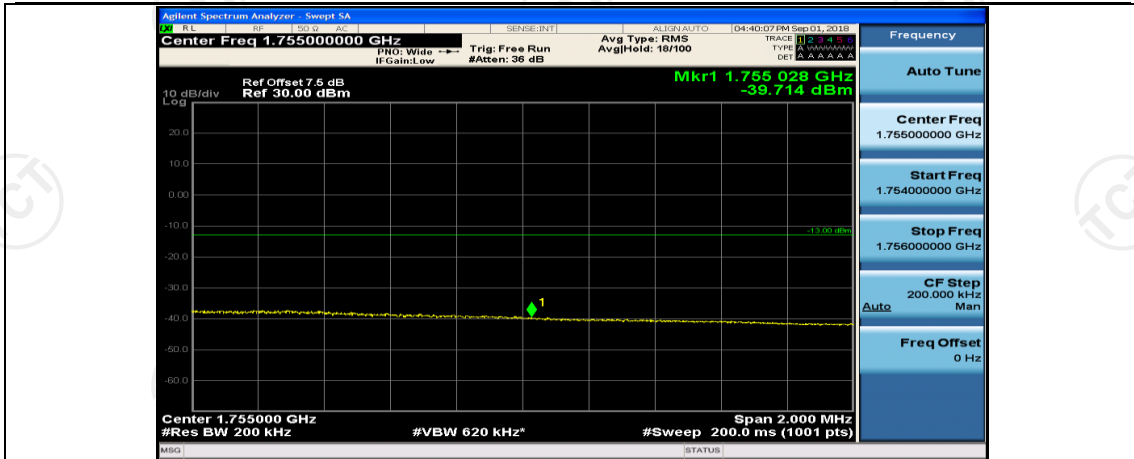

(Channel Bandwidth:20 MHz)_HCH_16QAM_50RB#25