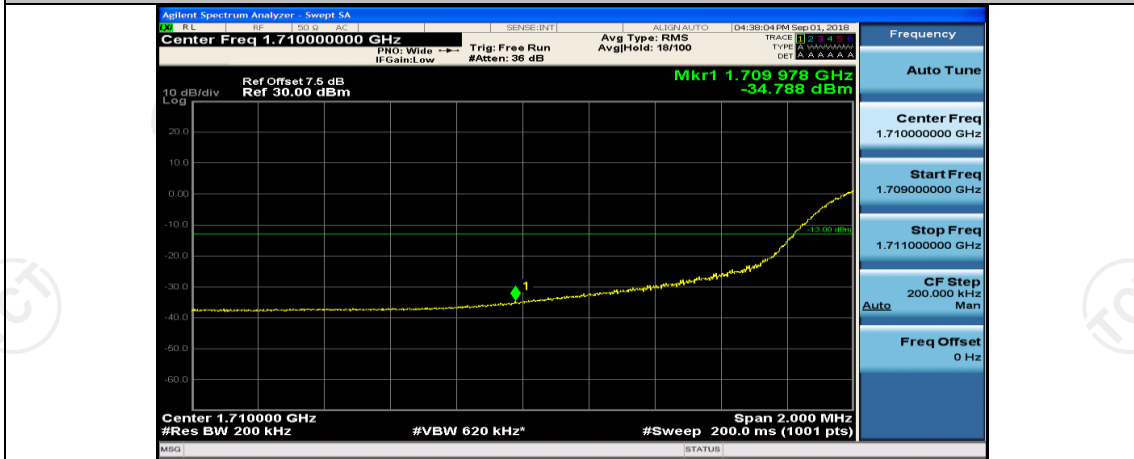

Channel Bandwidth: 20 MHz

(Channel Bandwidth:20 MHz)_LCH_QPSK_1RB#49

(Channel Bandwidth:20 MHz)_LCH_QPSK_1RB#99

(Channel Bandwidth:20 MHz)_LCH_QPSK_50RB#0

(Channel Bandwidth:20 MHz)_LCH_QPSK_50RB#25

(Channel Bandwidth:20 MHz)_LCH_QPSK_50RB#0