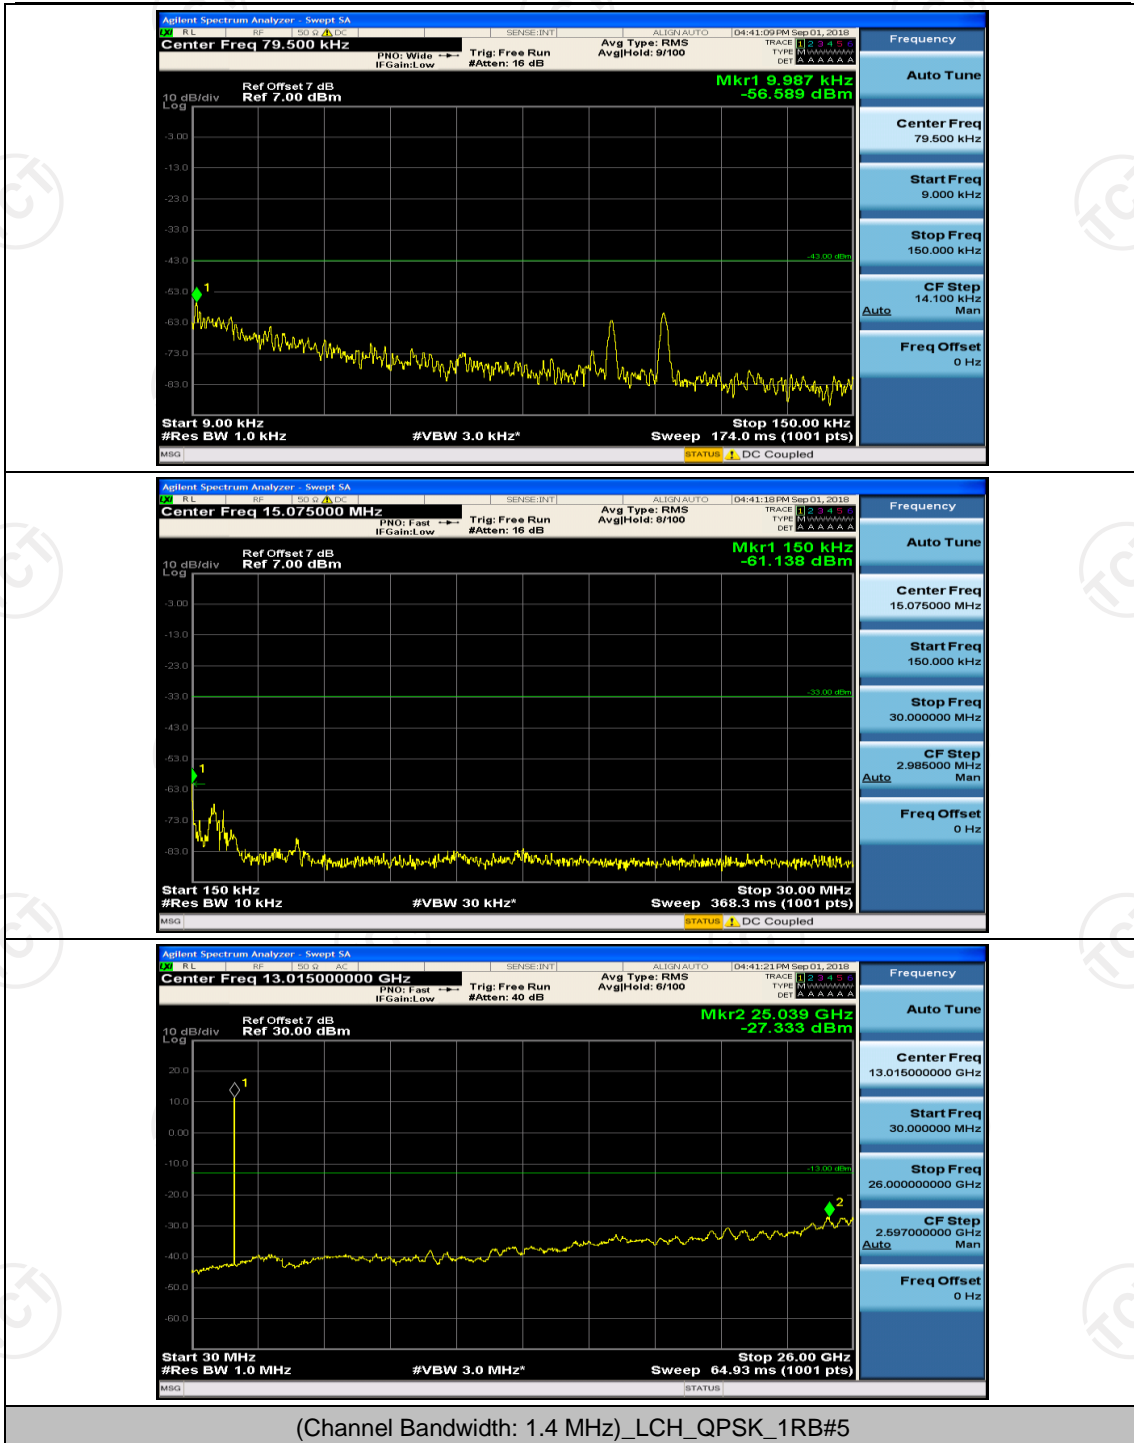

(Channel Bandwidth:20 MHz)_HCH_16QAM_50RB#0

(Channel Bandwidth:20 MHz)_HCH_16QAM_50RB#25

(Channel Bandwidth:20 MHz)_HCH_16QAM_50RB#50

(Channel Bandwidth:20 MHz)_HCH_16QAM_100RB#0

Appendix E: Conducted Spurious Emission

Test Graphs

Channel Bandwidth: 1.4 MHz

(Channel Bandwidth: 1.4 MHz)_MCH_QPSK_1RB#0

(Channel Bandwidth: 1.4 MHz)_MCH_QPSK_1RB#3

(Channel Bandwidth: 1.4 MHz)_HCH_QPSK_1RB#0

(Channel Bandwidth: 1.4 MHz)_HCH_QPSK_1RB#3