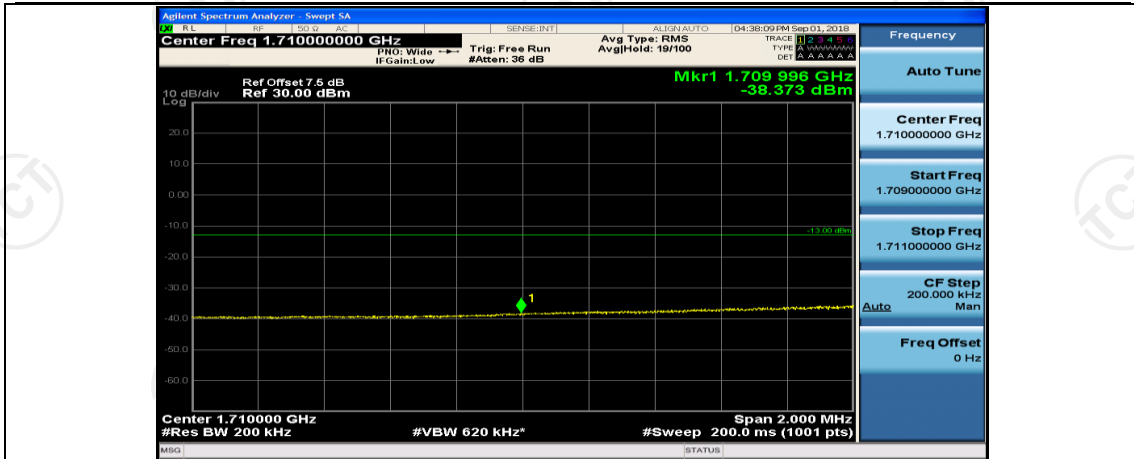

Channel Bandwidth: 20 MHz

(Channel Bandwidth:20 MHz)_LCH_QPSK_1RB#49

(Channel Bandwidth:20 MHz)_LCH_QPSK_1RB#99

(Channel Bandwidth:20 MHz)_LCH_QPSK_50RB#0

(Channel Bandwidth:20 MHz)_LCH_QPSK_50RB#25

(Channel Bandwidth:20 MHz)_LCH_QPSK_50RB#0