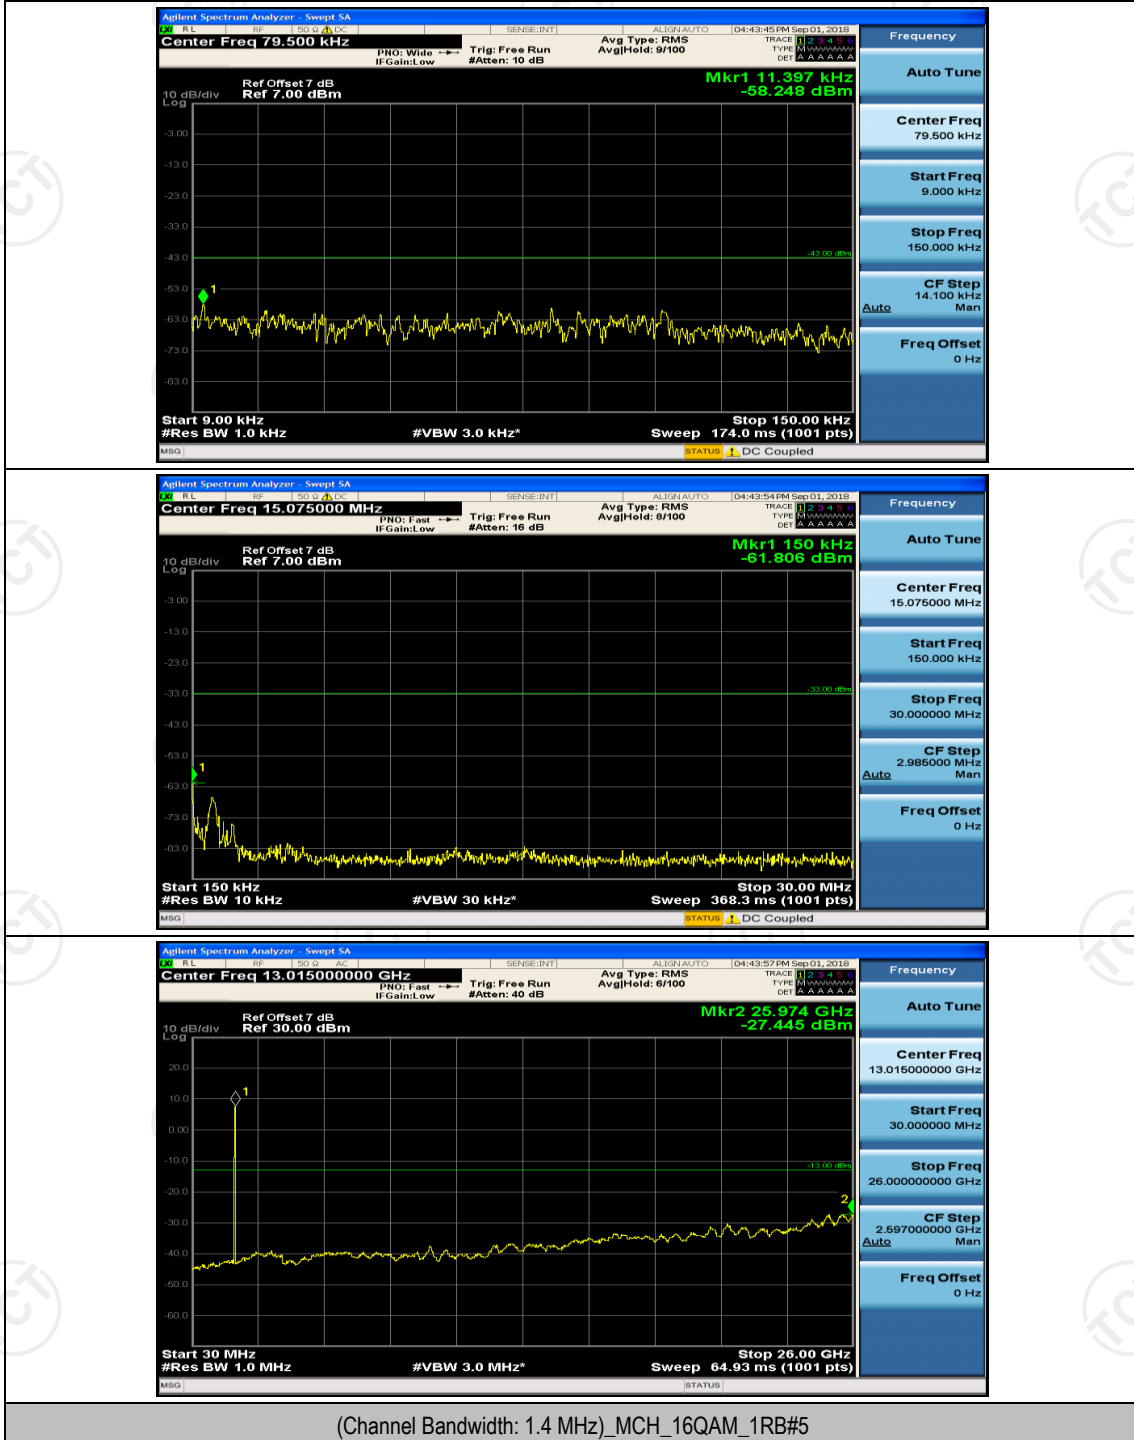

Test Graphs

Channel Bandwidth: 1.4 MHz

(Channel Bandwidth: 1.4 MHz)_MCH_QPSK_1RB#0

(Channel Bandwidth: 1.4 MHz)_MCH_QPSK_1RB#3

(Channel Bandwidth: 1.4 MHz)_HCH_QPSK_1RB#0

(Channel Bandwidth: 1.4 MHz)_HCH_QPSK_1RB#3

(Channel Bandwidth: 1.4 MHz)_LCH_16QAM_1RB#0

(Channel Bandwidth: 1.4 MHz)_LCH_16QAM_1RB#3

(Channel Bandwidth: 1.4 MHz)_MCH_16QAM_1RB#0

(Channel Bandwidth: 1.4 MHz)_MCH_16QAM_1RB#3

(Channel Bandwidth: 1.4 MHz)_HCH_16QAM_1RB#0

(Channel Bandwidth: 1.4 MHz)_HCH_16QAM_1RB#3