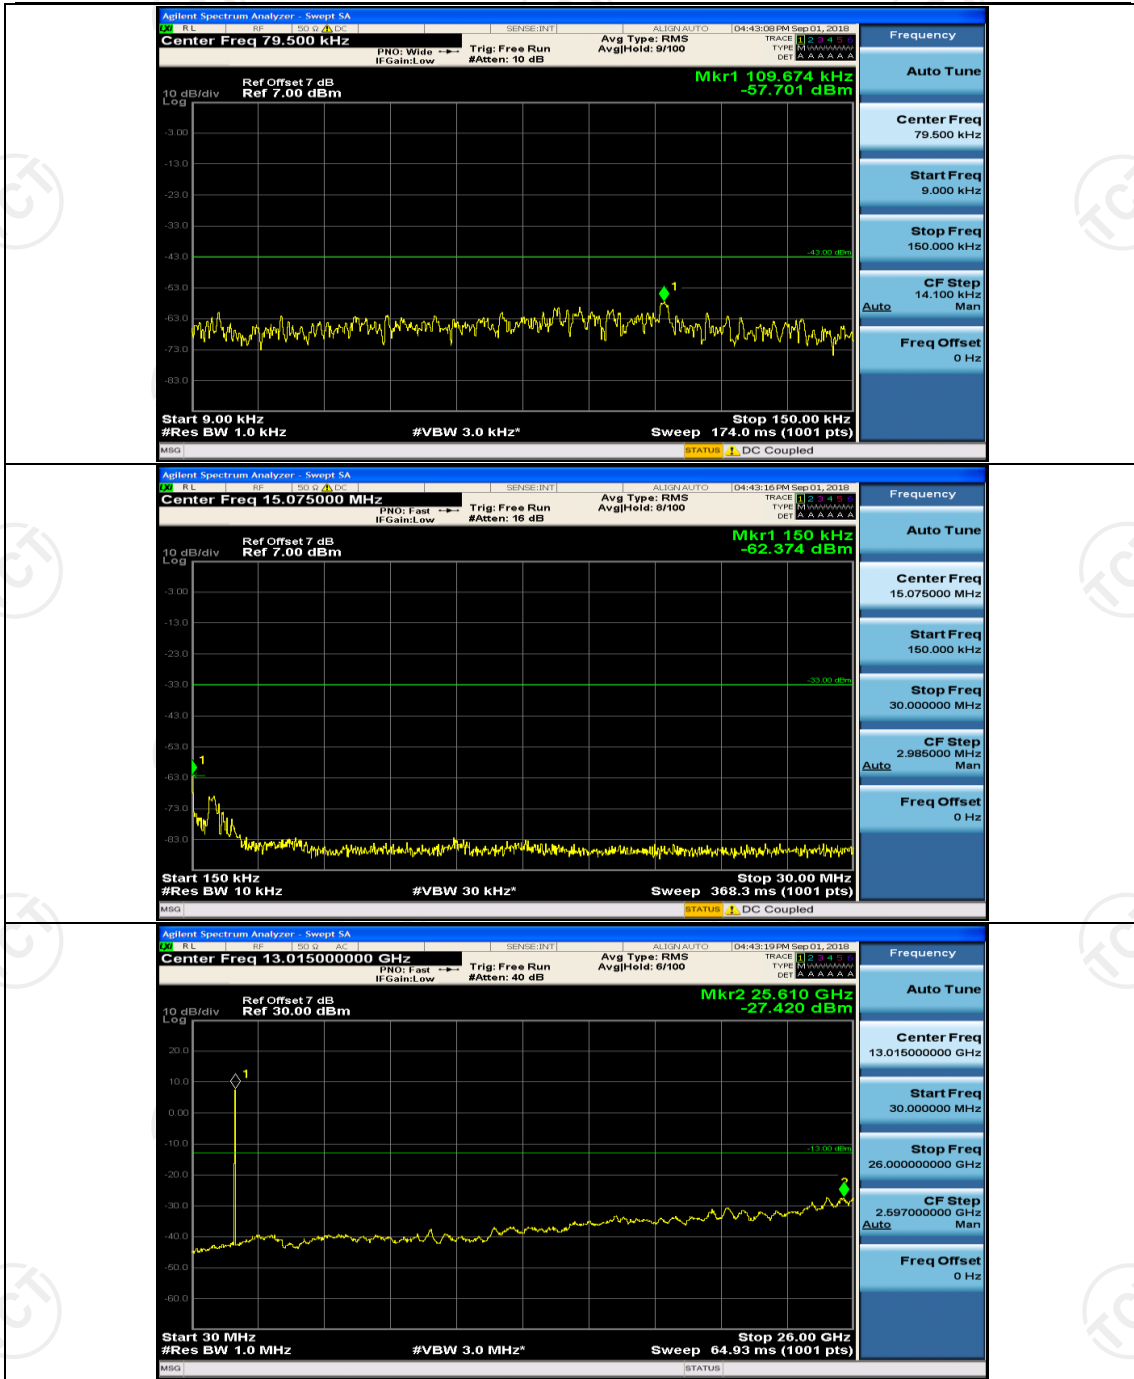

(Channel Bandwidth:20 MHz)_HCH_16QAM_50RB#0

(Channel Bandwidth:20 MHz)_HCH_16QAM_50RB#25

(Channel Bandwidth:20 MHz)_HCH_16QAM_50RB#50

(Channel Bandwidth:20 MHz)_HCH_16QAM_100RB#0

Appendix E: Conducted Spurious Emission

Test Graphs

Channel Bandwidth: 1.4 MHz

(Channel Bandwidth: 1.4 MHz)_MCH_QPSK_1RB#0

(Channel Bandwidth: 1.4 MHz)_MCH_QPSK_1RB#3

(Channel Bandwidth: 1.4 MHz)_HCH_QPSK_1RB#0

(Channel Bandwidth: 1.4 MHz)_HCH_QPSK_1RB#3