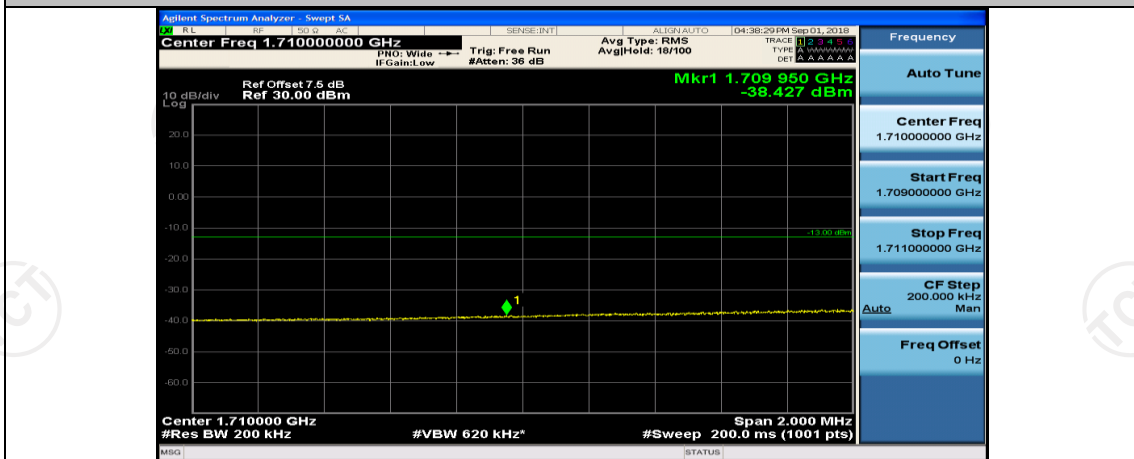

(Channel Bandwidth:20 MHz)_LCH_16QAM_50RB#25