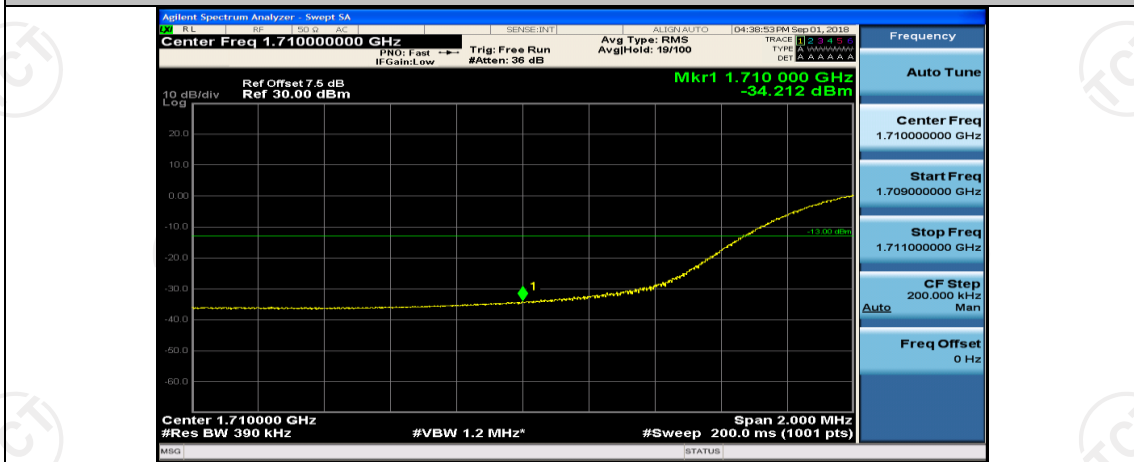

(Channel Bandwidth:20 MHz)_LCH_16QAM_1RB#99

(Channel Bandwidth:20 MHz)_LCH_16QAM_50RB#0

(Channel Bandwidth:20 MHz)_LCH_16QAM_50RB#25

(Channel Bandwidth:20 MHz)_LCH_16QAM_50RB#50

(Channel Bandwidth:20 MHz)_HCH_16QAM_1RB#99