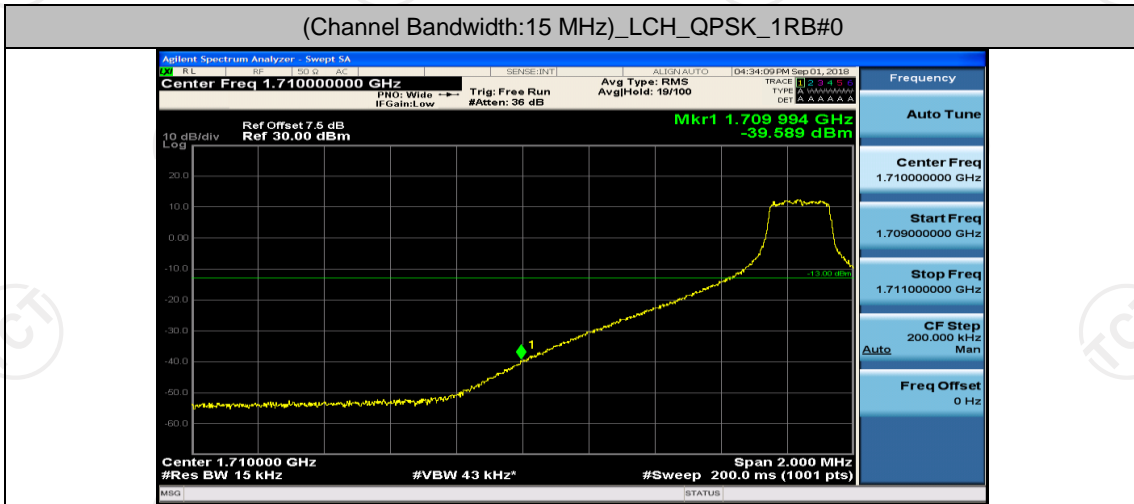

Channel Bandwidth: 15 MHz

(Channel Bandwidth:15 MHz)_LCH_QPSK_1RB#74

(Channel Bandwidth:15 MHz)_LCH_QPSK_37RB#0

(Channel Bandwidth:15 MHz)_LCH_QPSK_37RB#18

(Channel Bandwidth:15 MHz)_LCH_QPSK_37RB#38

(Channel Bandwidth:15 MHz)_LCH_QPSK_75RB#0