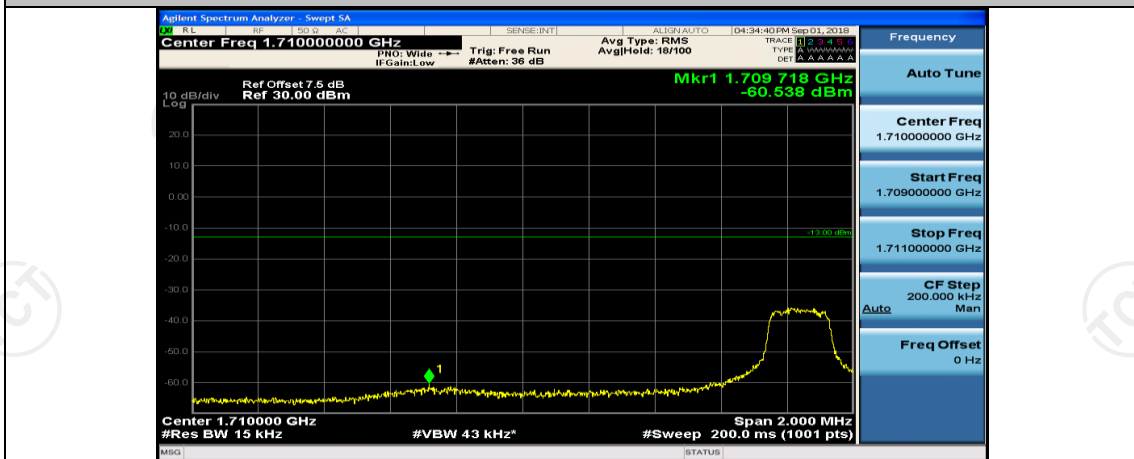

Channel Bandwidth: 15 MHz

(Channel Bandwidth:15 MHz)_LCH_QPSK_1RB#74

(Channel Bandwidth:15 MHz)_LCH_QPSK_37RB#0

(Channel Bandwidth:15 MHz)_LCH_QPSK_37RB#18

(Channel Bandwidth:15 MHz)_LCH_QPSK_37RB#38

(Channel Bandwidth:15 MHz)_LCH_QPSK_75RB#0

(Channel Bandwidth:15 MHz)_HCH_QPSK_1RB#0

(Channel Bandwidth:15 MHz)_HCH_QPSK_1RB#7

(Channel Bandwidth:15 MHz)_HCH_QPSK_1RB#74

(Channel Bandwidth:15 MHz)_HCH_QPSK_37RB#0

(Channel Bandwidth:15 MHz)_HCH_QPSK_37RB#18

(Channel Bandwidth:15 MHz)_LCH_16QAM_1RB#37

(Channel Bandwidth:15 MHz)_LCH_16QAM_1RB#74

(Channel Bandwidth:15 MHz)_LCH_16QAM_37RB#0

(Channel Bandwidth:15 MHz)_LCH_16QAM_37RB#18

(Channel Bandwidth:15 MHz)_LCH_16QAM_37RB#38