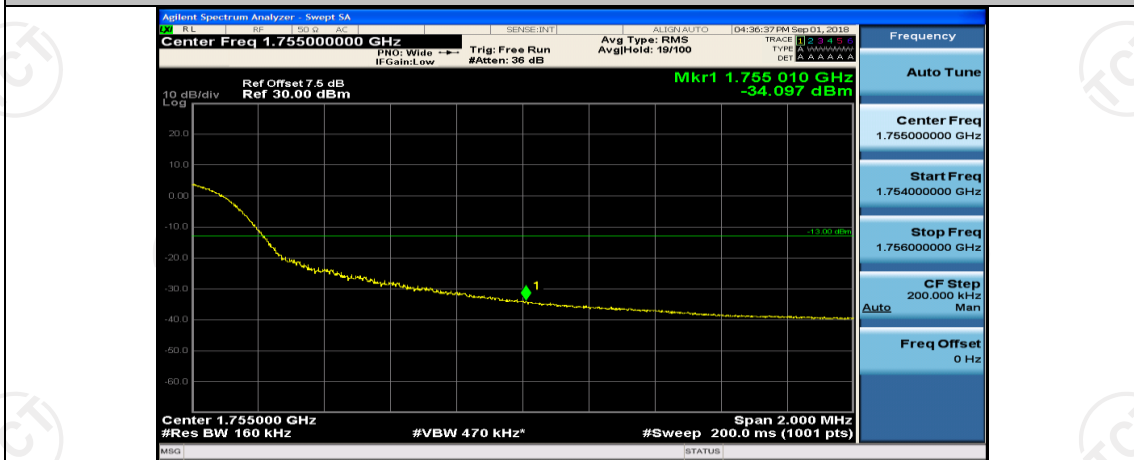

Channel Bandwidth: 15 MHz

(Channel Bandwidth:15 MHz)_LCH_QPSK_1RB#74

(Channel Bandwidth:15 MHz)_LCH_QPSK_37RB#0

(Channel Bandwidth:15 MHz)_LCH_QPSK_37RB#18

(Channel Bandwidth:15 MHz)_LCH_QPSK_37RB#38

(Channel Bandwidth:15 MHz)_LCH_QPSK_75RB#0

(Channel Bandwidth:15 MHz)_HCH_QPSK_1RB#0

(Channel Bandwidth:15 MHz)_HCH_QPSK_1RB#7

(Channel Bandwidth:15 MHz)_HCH_QPSK_1RB#74

(Channel Bandwidth:15 MHz)_HCH_QPSK_37RB#0

(Channel Bandwidth:15 MHz)_HCH_QPSK_37RB#18

(Channel Bandwidth:15 MHz)_LCH_16QAM_1RB#37

(Channel Bandwidth:15 MHz)_LCH_16QAM_1RB#74

(Channel Bandwidth:15 MHz)_LCH_16QAM_37RB#0

(Channel Bandwidth:15 MHz)_LCH_16QAM_37RB#18

(Channel Bandwidth:15 MHz)_LCH_16QAM_37RB#38