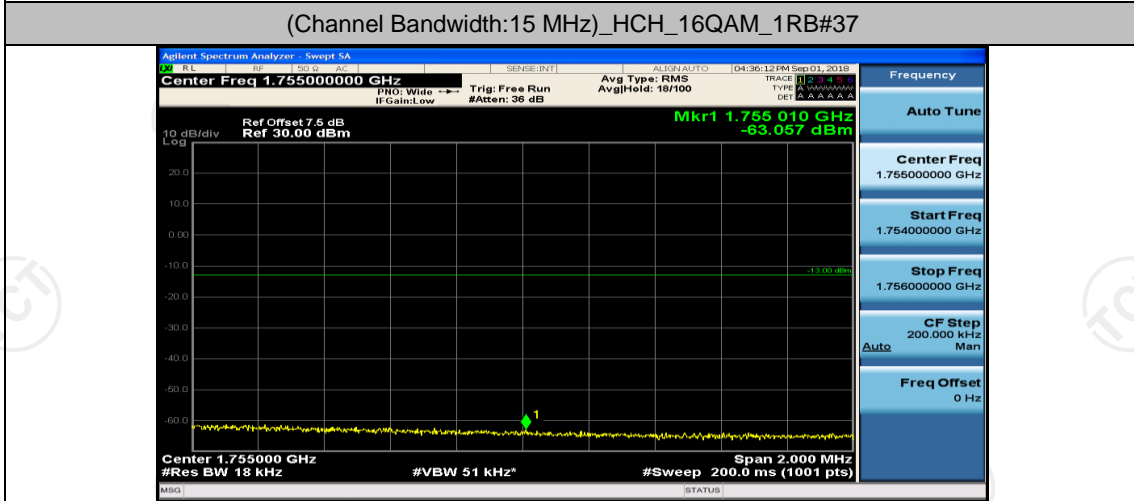

(Channel Bandwidth:15 MHz)_LCH_16QAM_1RB#37

(Channel Bandwidth:15 MHz)_LCH_16QAM_1RB#74

(Channel Bandwidth:15 MHz)_LCH_16QAM_37RB#0

(Channel Bandwidth:15 MHz)_LCH_16QAM_37RB#18

(Channel Bandwidth:15 MHz)_LCH_16QAM_37RB#38

(Channel Bandwidth:15 MHz)_LCH_16QAM_75RB#0

(Channel Bandwidth:15 MHz)_HCH_16QAM_37RB#0

(Channel Bandwidth:15 MHz)_HCH_16QAM_37RB#18

(Channel Bandwidth:15 MHz)_HCH_16QAM_37RB#38

(Channel Bandwidth:15 MHz)_HCH_16QAM_75RB#0