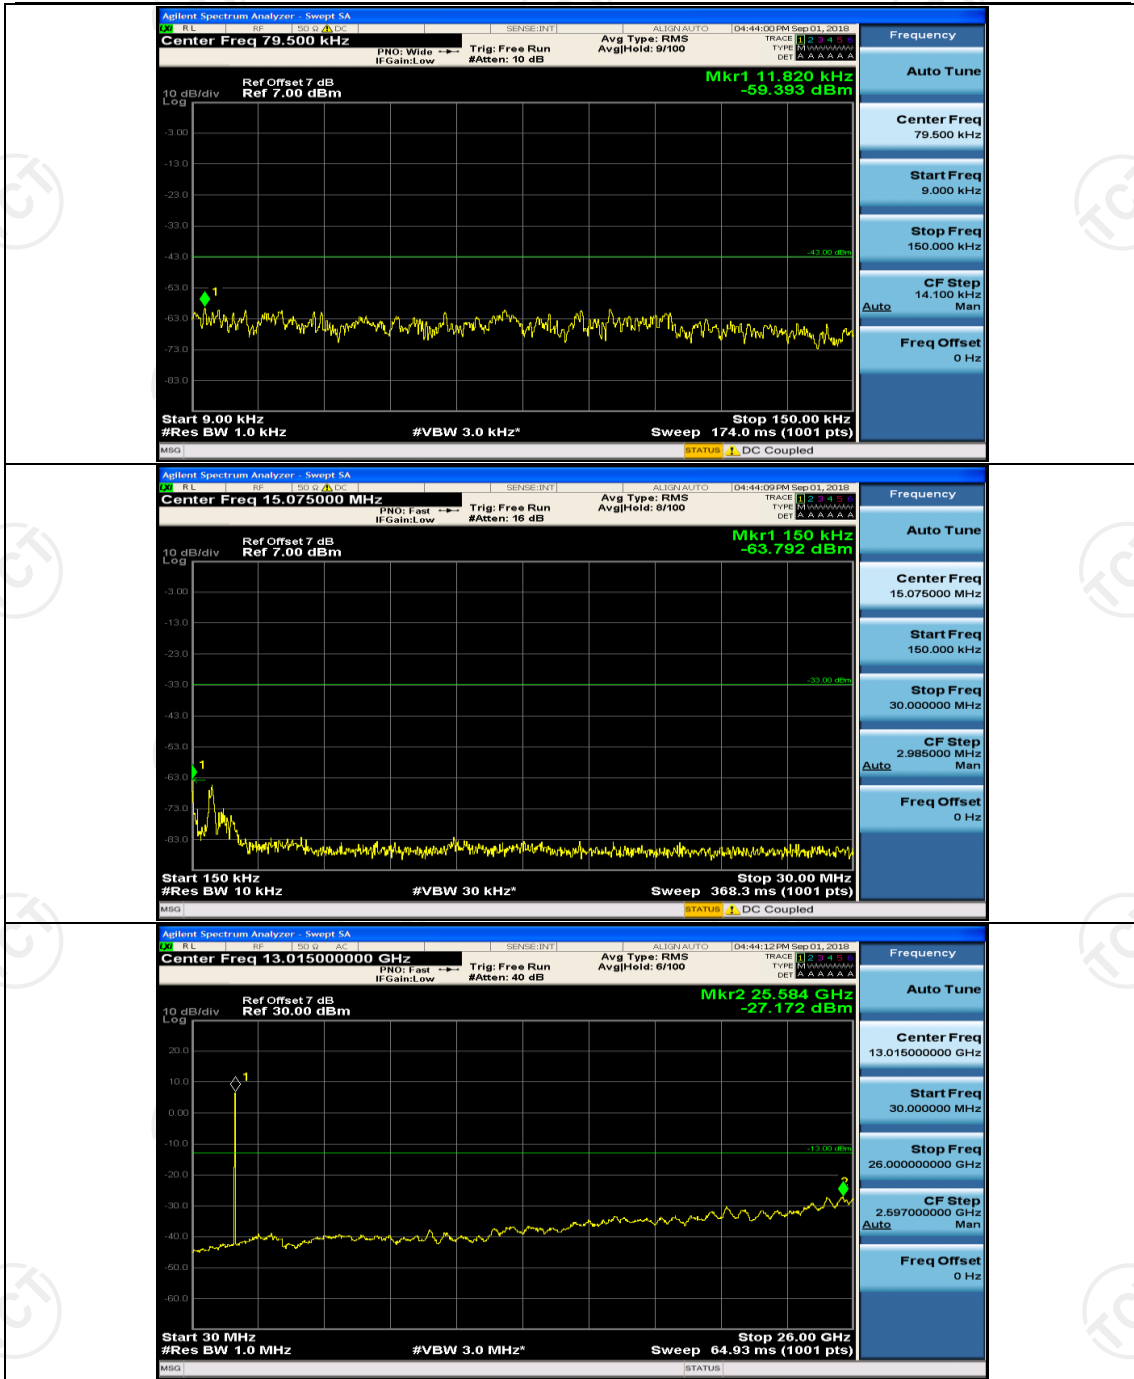

Test Graphs

Channel Bandwidth: 1.4 MHz

(Channel Bandwidth: 1.4 MHz)_MCH_QPSK_1RB#0

(Channel Bandwidth: 1.4 MHz)_MCH_QPSK_1RB#3

(Channel Bandwidth: 1.4 MHz)_HCH_QPSK_1RB#0

(Channel Bandwidth: 1.4 MHz)_HCH_QPSK_1RB#3

(Channel Bandwidth: 1.4 MHz)_LCH_16QAM_1RB#0

(Channel Bandwidth: 1.4 MHz)_LCH_16QAM_1RB#3

(Channel Bandwidth: 1.4 MHz)_MCH_16QAM_1RB#0

(Channel Bandwidth: 1.4 MHz)_MCH_16QAM_1RB#3

(Channel Bandwidth: 1.4 MHz)_HCH_16QAM_1RB#0

(Channel Bandwidth: 1.4 MHz)_HCH_16QAM_1RB#3