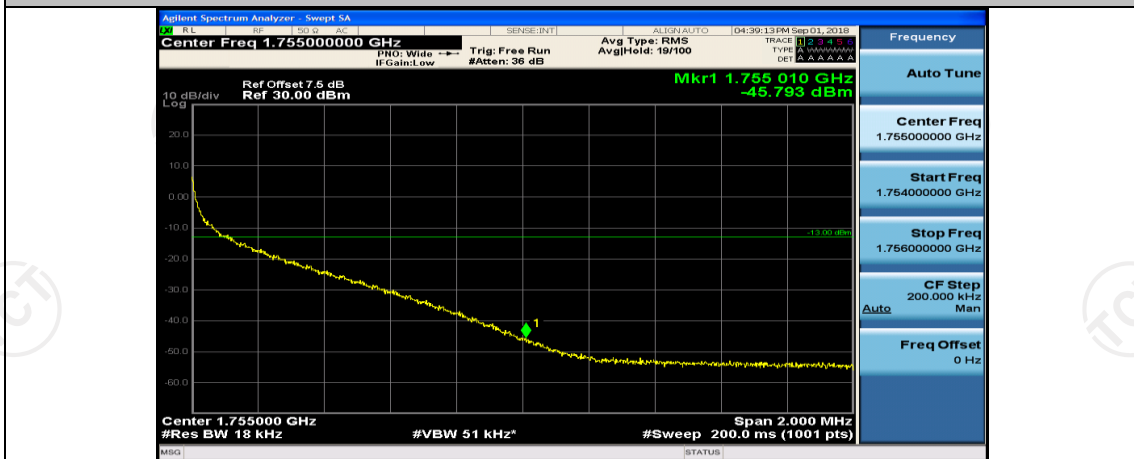

(Channel Bandwidth:20 MHz)_LCH_QPSK_100RB#0

(Channel Bandwidth:20 MHz)_HCH_QPSK_1RB#0

(Channel Bandwidth:20 MHz)_HCH_QPSK_1RB#49

(Channel Bandwidth:20 MHz)_HCH_QPSK_1RB#99

(Channel Bandwidth:20 MHz)_HCH_QPSK_50RB#0