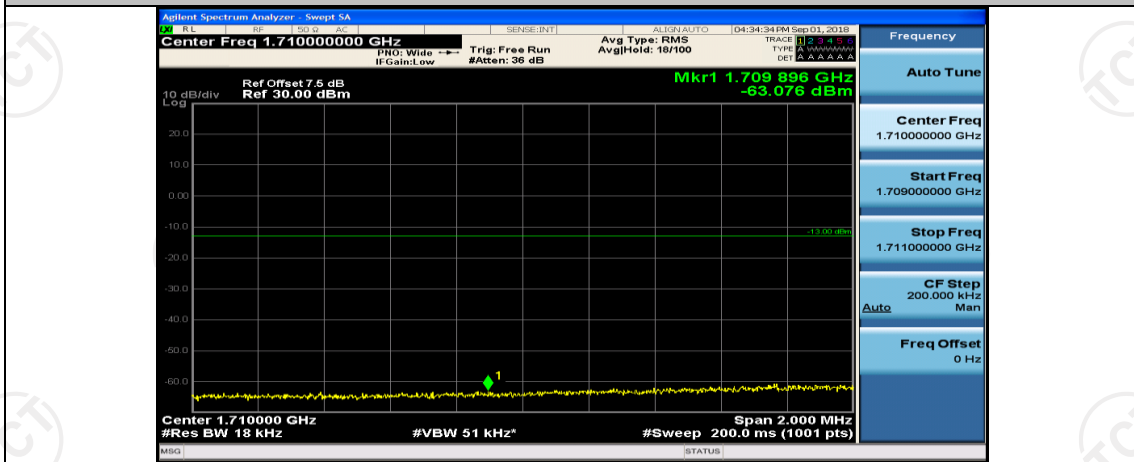

Channel Bandwidth: 15 MHz

(Channel Bandwidth:15 MHz)_LCH_QPSK_1RB#74

(Channel Bandwidth:15 MHz)_LCH_QPSK_37RB#0

(Channel Bandwidth:15 MHz)_LCH_QPSK_37RB#18

(Channel Bandwidth:15 MHz)_LCH_QPSK_37RB#38

(Channel Bandwidth:15 MHz)_LCH_QPSK_75RB#0

(Channel Bandwidth:15 MHz)_HCH_QPSK_1RB#0

(Channel Bandwidth:15 MHz)_HCH_QPSK_1RB#7

(Channel Bandwidth:15 MHz)_HCH_QPSK_1RB#74

(Channel Bandwidth:15 MHz)_HCH_QPSK_37RB#0

(Channel Bandwidth:15 MHz)_HCH_QPSK_37RB#18

(Channel Bandwidth:15 MHz)_LCH_16QAM_1RB#37

(Channel Bandwidth:15 MHz)_LCH_16QAM_1RB#74

(Channel Bandwidth:15 MHz)_LCH_16QAM_37RB#0

(Channel Bandwidth:15 MHz)_LCH_16QAM_37RB#18

(Channel Bandwidth:15 MHz)_LCH_16QAM_37RB#38