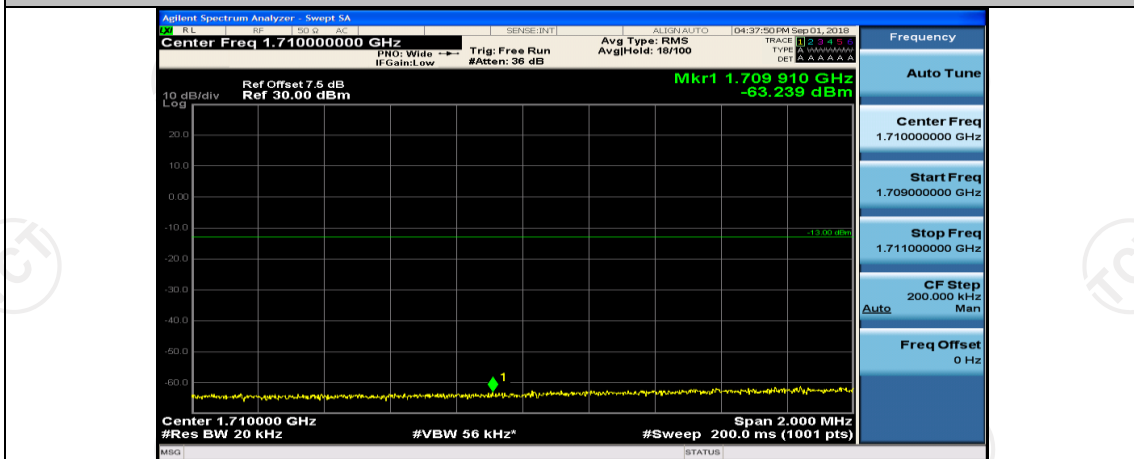

(Channel Bandwidth:20 MHz)_HCH_QPSK_50RB#25

(Channel Bandwidth:20 MHz)_HCH_QPSK_50RB#50

(Channel Bandwidth:20 MHz)_HCH_QPSK_100RB#0

(Channel Bandwidth:20 MHz)_LCH_16QAM_1RB#0

(Channel Bandwidth:20 MHz)_LCH_16QAM_1RB#49