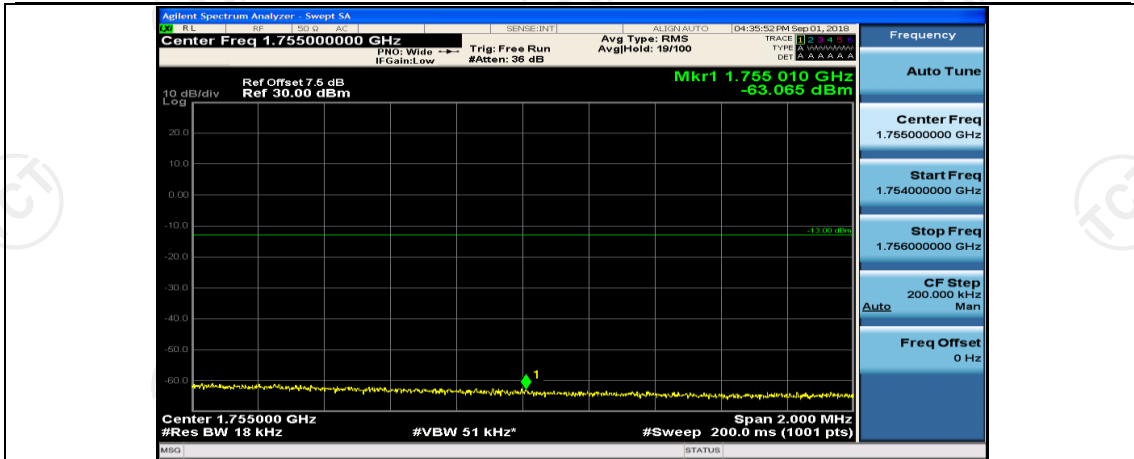

Channel Bandwidth: 15 MHz

(Channel Bandwidth:15 MHz)_LCH_QPSK_1RB#74

(Channel Bandwidth:15 MHz)_LCH_QPSK_37RB#0

(Channel Bandwidth:15 MHz)_LCH_QPSK_37RB#18

(Channel Bandwidth:15 MHz)_LCH_QPSK_37RB#38

(Channel Bandwidth:15 MHz)_LCH_QPSK_75RB#0

(Channel Bandwidth:15 MHz)_HCH_QPSK_1RB#0

(Channel Bandwidth:15 MHz)_HCH_QPSK_1RB#7

(Channel Bandwidth:15 MHz)_HCH_QPSK_1RB#74

(Channel Bandwidth:15 MHz)_HCH_QPSK_37RB#0

(Channel Bandwidth:15 MHz)_HCH_QPSK_37RB#18