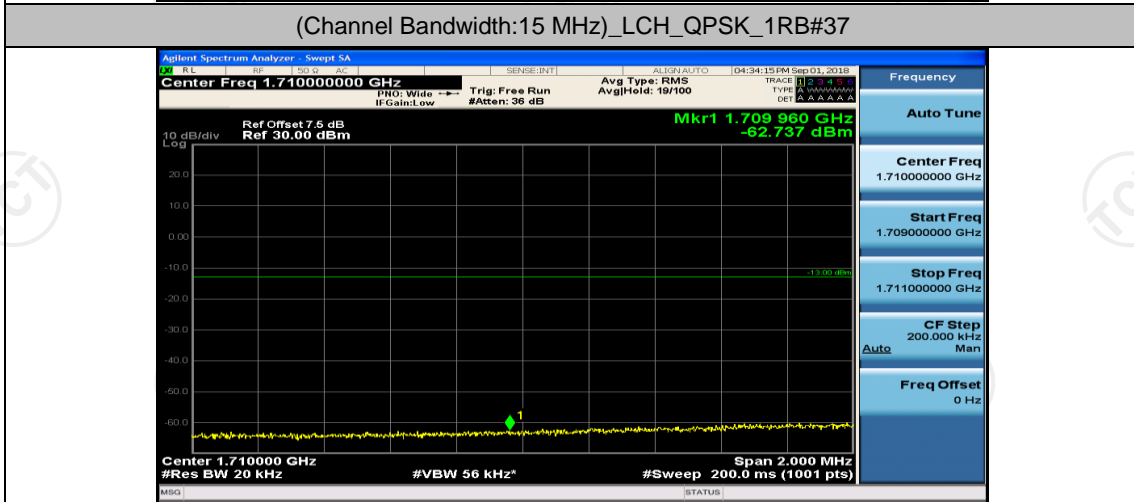

Channel Bandwidth: 15 MHz

(Channel Bandwidth:15 MHz)_LCH_QPSK_1RB#74

(Channel Bandwidth:15 MHz)_LCH_QPSK_37RB#0

(Channel Bandwidth:15 MHz)_LCH_QPSK_37RB#18

(Channel Bandwidth:15 MHz)_LCH_QPSK_37RB#38

(Channel Bandwidth:15 MHz)_LCH_QPSK_75RB#0