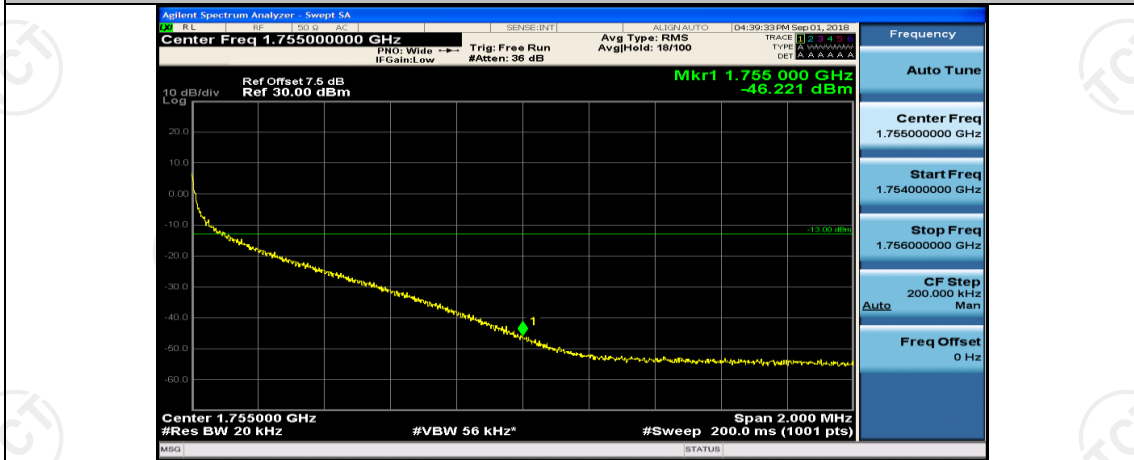

(Channel Bandwidth:20 MHz)_LCH_16QAM_1RB#99

(Channel Bandwidth:20 MHz)_LCH_16QAM_50RB#0

(Channel Bandwidth:20 MHz)_LCH_16QAM_50RB#25

(Channel Bandwidth:20 MHz)_LCH_16QAM_50RB#50

(Channel Bandwidth:20 MHz)_HCH_16QAM_1RB#99

(Channel Bandwidth:20 MHz)_HCH_16QAM_50RB#0

(Channel Bandwidth:20 MHz)_HCH_16QAM_50RB#25

(Channel Bandwidth:20 MHz)_HCH_16QAM_50RB#50

(Channel Bandwidth:20 MHz)_HCH_16QAM_100RB#0

Appendix E: Conducted Spurious Emission