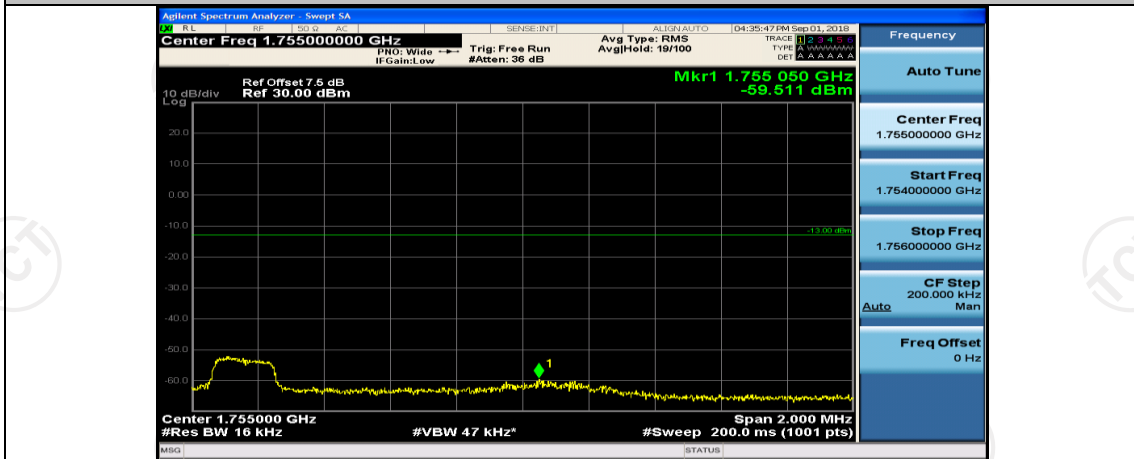

Channel Bandwidth: 15 MHz

(Channel Bandwidth:15 MHz)_LCH_QPSK_1RB#74

(Channel Bandwidth:15 MHz)_LCH_QPSK_37RB#0

(Channel Bandwidth:15 MHz)_LCH_QPSK_37RB#18

(Channel Bandwidth:15 MHz)_LCH_QPSK_37RB#38

(Channel Bandwidth:15 MHz)_LCH_QPSK_75RB#0

(Channel Bandwidth:15 MHz)_HCH_QPSK_1RB#0

(Channel Bandwidth:15 MHz)_HCH_QPSK_1RB#7

(Channel Bandwidth:15 MHz)_HCH_QPSK_1RB#74

(Channel Bandwidth:15 MHz)_HCH_QPSK_37RB#0

(Channel Bandwidth:15 MHz)_HCH_QPSK_37RB#18