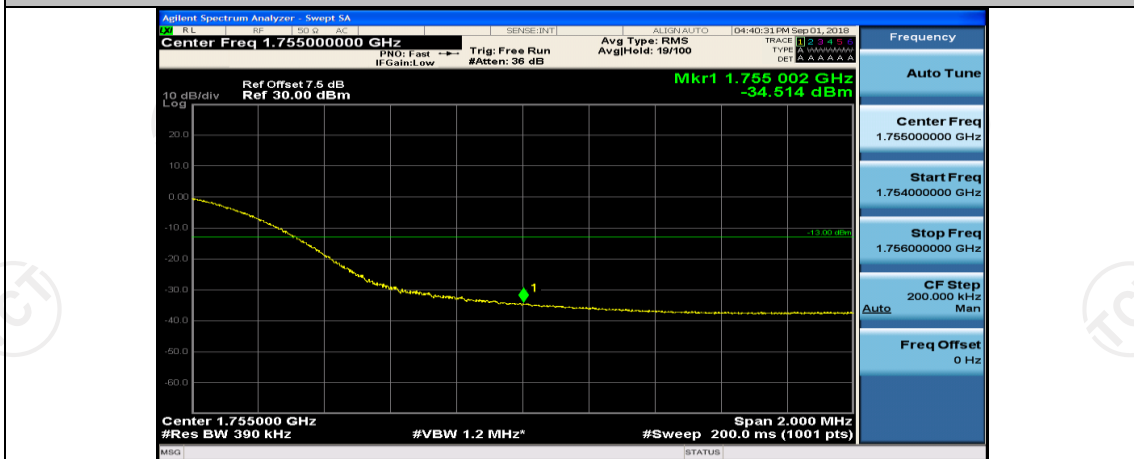

(Channel Bandwidth:20 MHz)_HCH_16QAM_50RB#0

(Channel Bandwidth:20 MHz)_HCH_16QAM_50RB#25

(Channel Bandwidth:20 MHz)_HCH_16QAM_50RB#50

(Channel Bandwidth:20 MHz)_HCH_16QAM_100RB#0

Appendix E: Conducted Spurious Emission