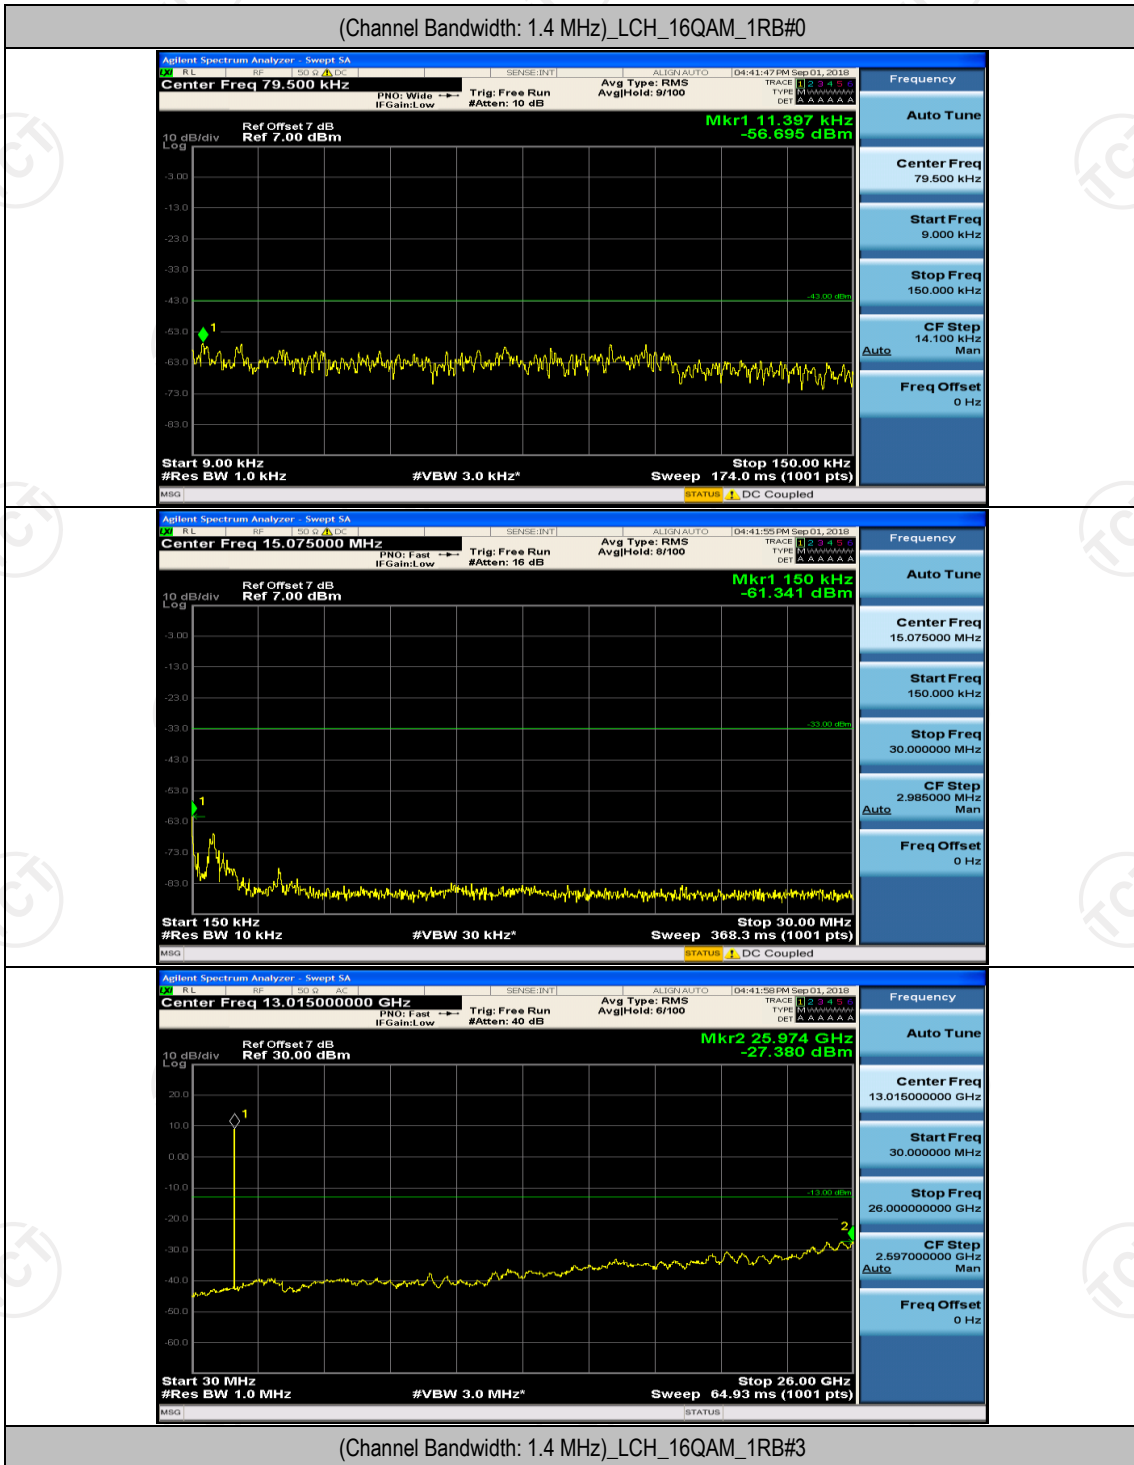

(Channel Bandwidth: 1.4 MHz)_LCH_16QAM_1RB#0

(Channel Bandwidth: 1.4 MHz)_LCH_16QAM_1RB#3