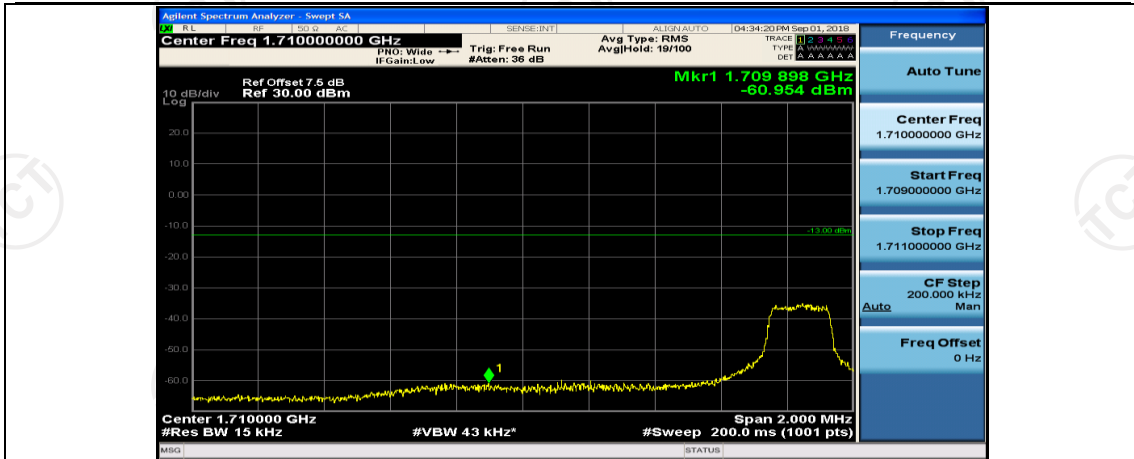

Channel Bandwidth: 15 MHz

(Channel Bandwidth:15 MHz)_LCH_QPSK_1RB#74

(Channel Bandwidth:15 MHz)_LCH_QPSK_37RB#0

(Channel Bandwidth:15 MHz)_LCH_QPSK_37RB#18

(Channel Bandwidth:15 MHz)_LCH_QPSK_37RB#38

(Channel Bandwidth:15 MHz)_LCH_QPSK_75RB#0