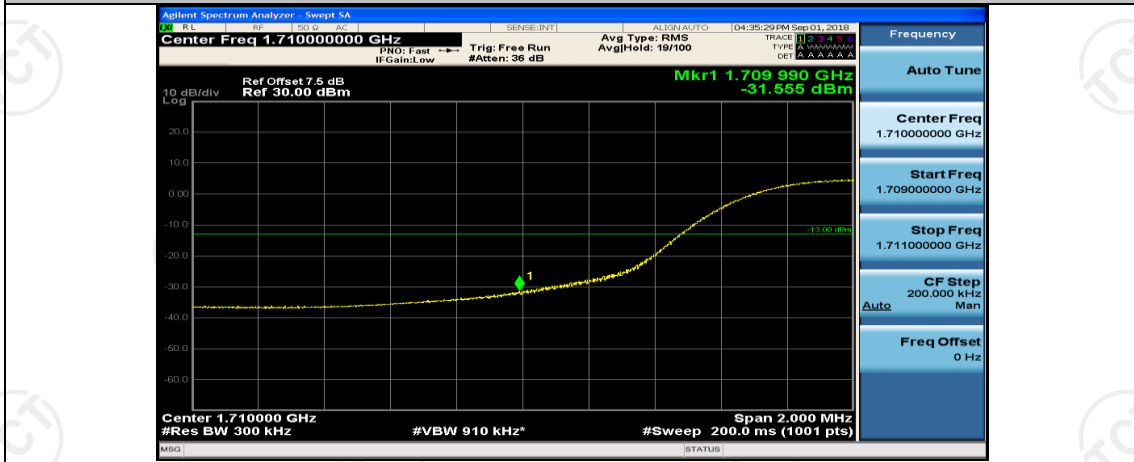

Channel Bandwidth: 15 MHz

(Channel Bandwidth:15 MHz)_LCH_QPSK_1RB#74

(Channel Bandwidth:15 MHz)_LCH_QPSK_37RB#0

(Channel Bandwidth:15 MHz)_LCH_QPSK_37RB#18

(Channel Bandwidth:15 MHz)_LCH_QPSK_37RB#38

(Channel Bandwidth:15 MHz)_LCH_QPSK_75RB#0