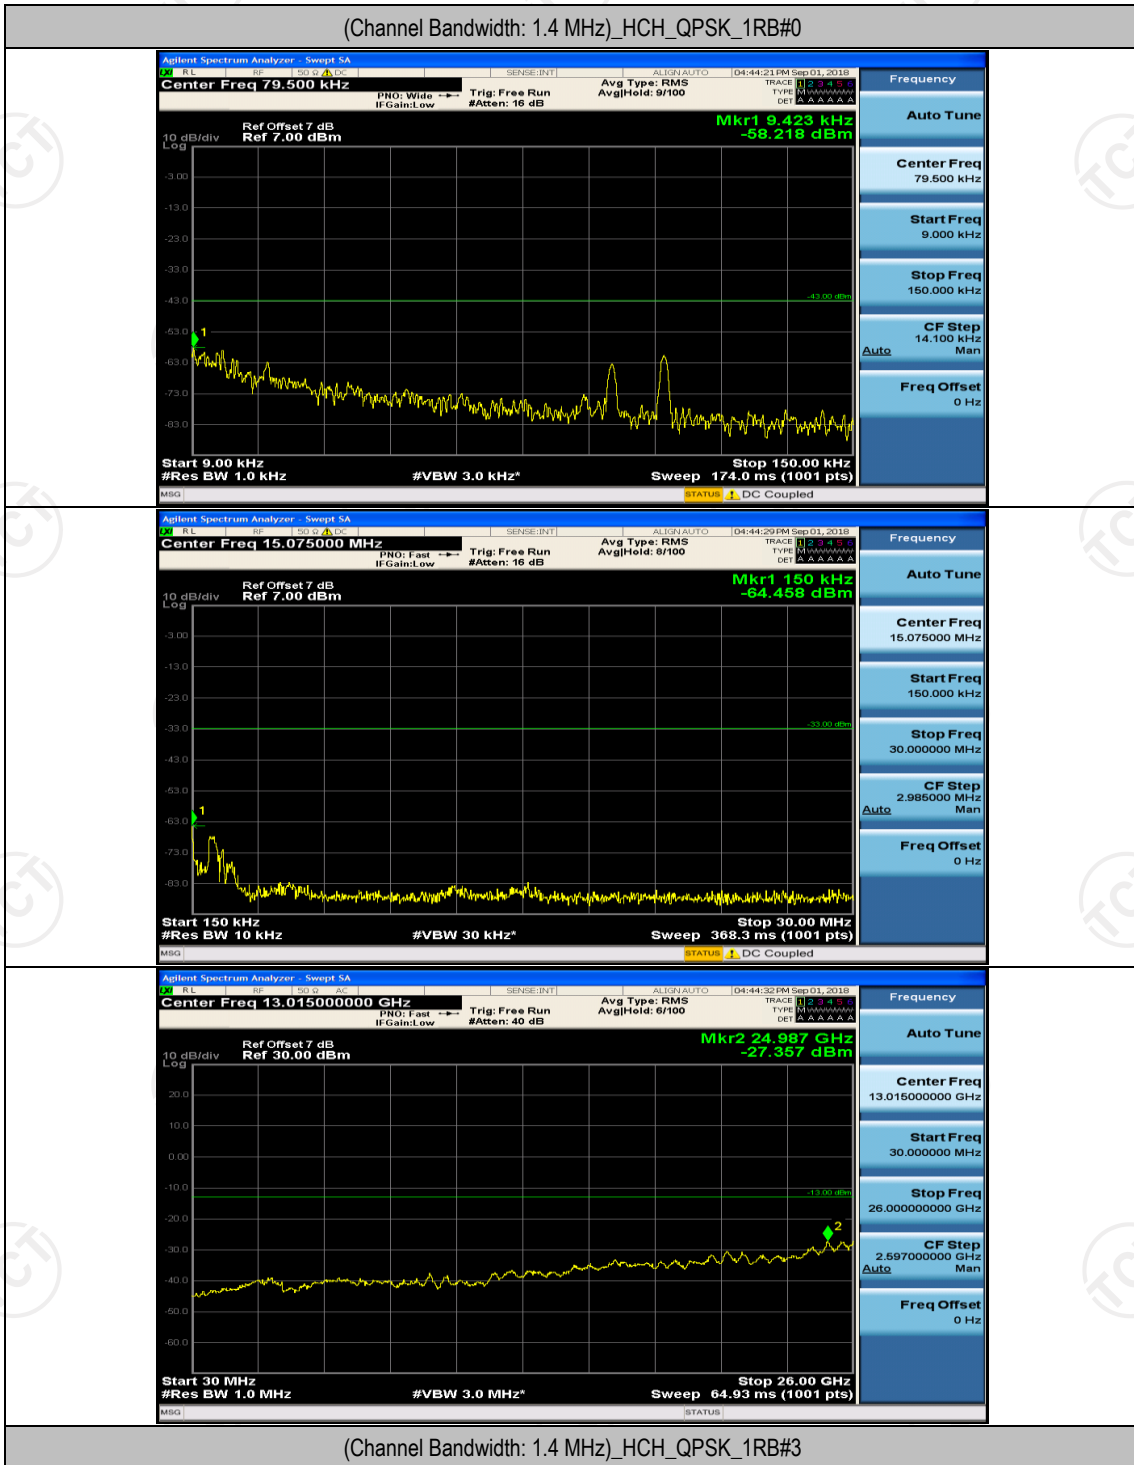

Test Graphs

Channel Bandwidth: 1.4 MHz

(Channel Bandwidth: 1.4 MHz)_MCH_QPSK_1RB#0

(Channel Bandwidth: 1.4 MHz)_MCH_QPSK_1RB#3

(Channel Bandwidth: 1.4 MHz)_HCH_QPSK_1RB#0

(Channel Bandwidth: 1.4 MHz)_HCH_QPSK_1RB#3