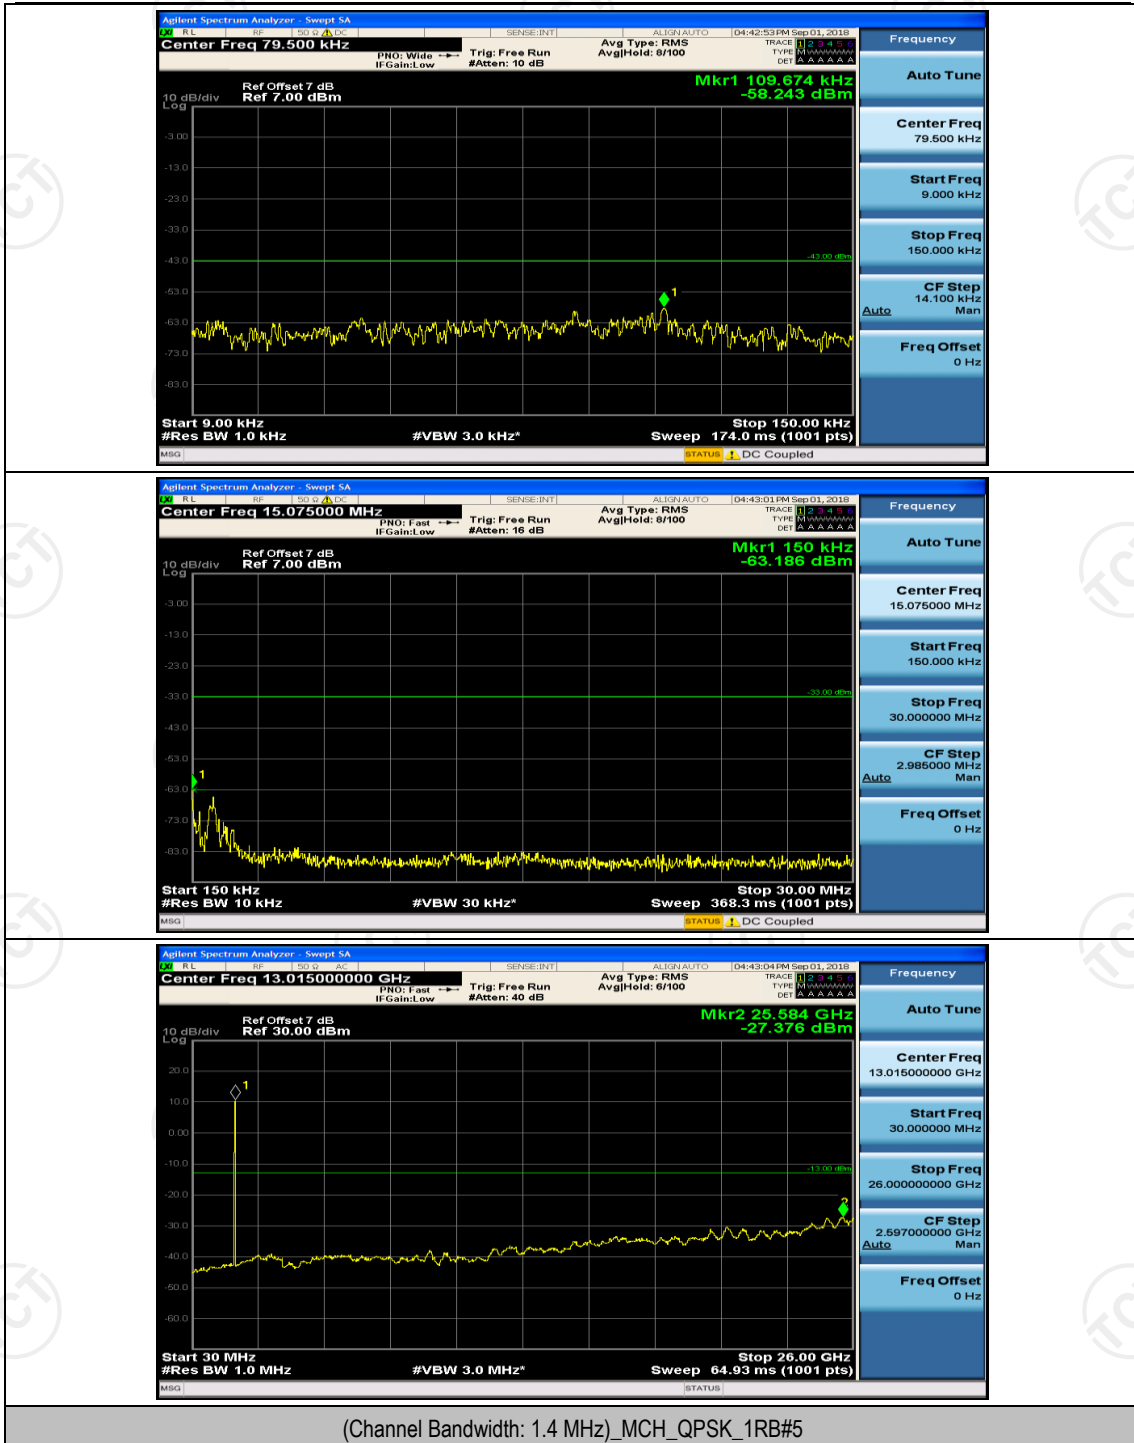

Test Graphs

Channel Bandwidth: 1.4 MHz

(Channel Bandwidth: 1.4 MHz)_MCH_QPSK_1RB#0

(Channel Bandwidth: 1.4 MHz)_MCH_QPSK_1RB#3

(Channel Bandwidth: 1.4 MHz)_HCH_QPSK_1RB#0

(Channel Bandwidth: 1.4 MHz)_HCH_QPSK_1RB#3