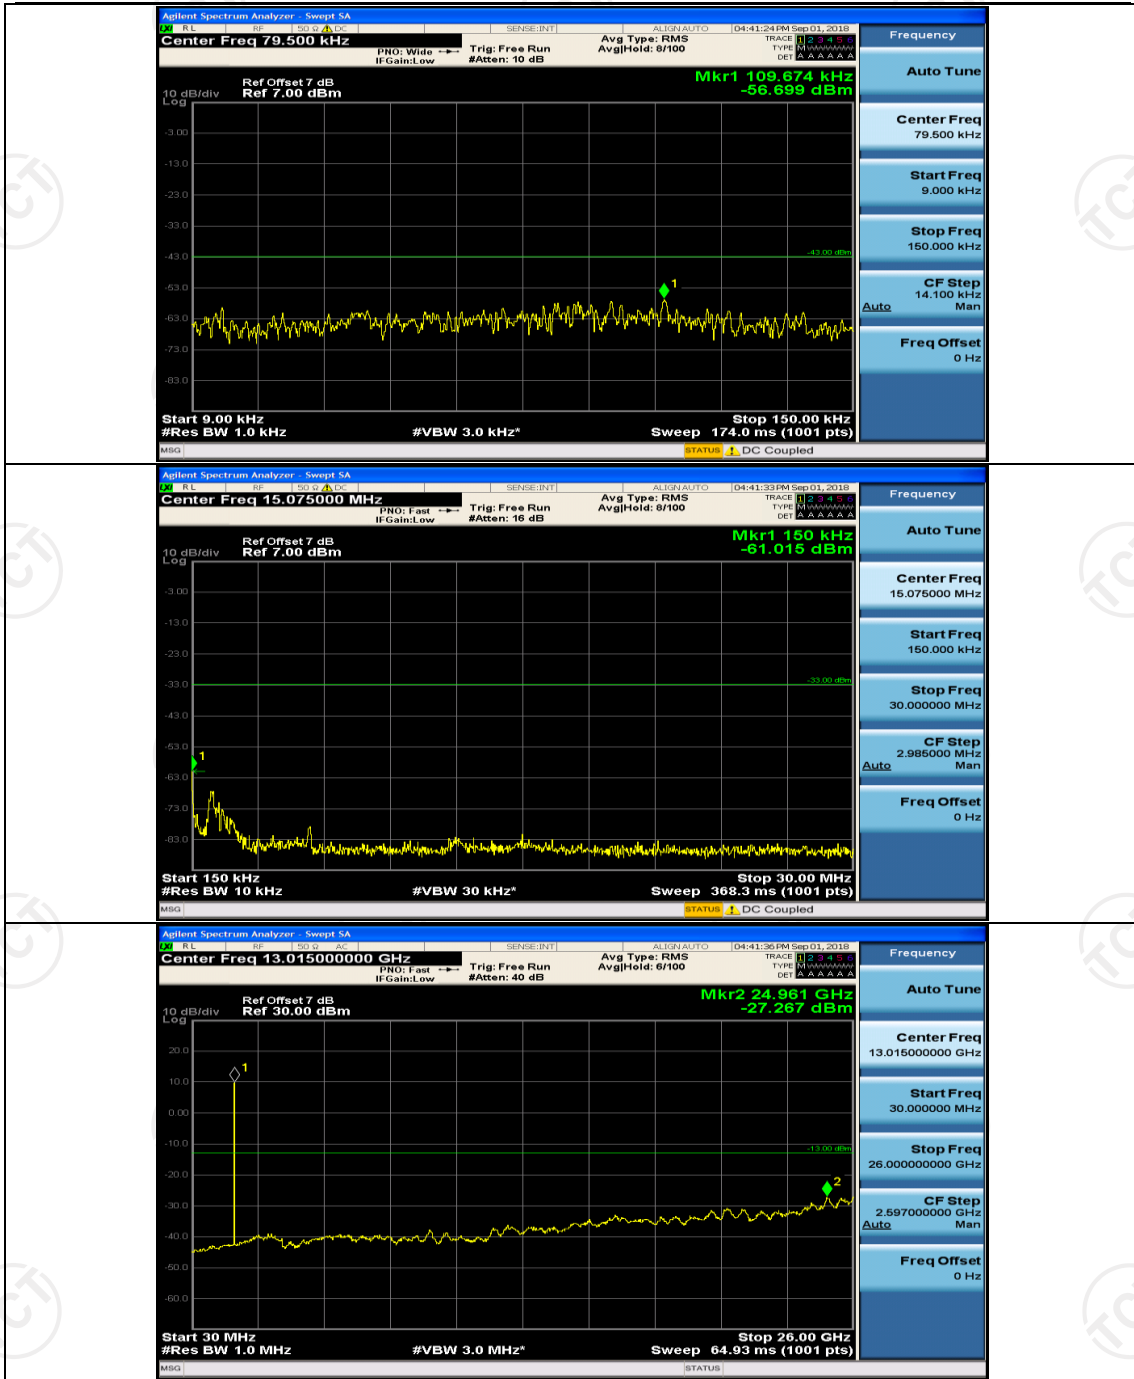

(Channel Bandwidth:20 MHz)_LCH_16QAM_1RB#99

(Channel Bandwidth:20 MHz)_LCH_16QAM_50RB#0

(Channel Bandwidth:20 MHz)_LCH_16QAM_50RB#25

(Channel Bandwidth:20 MHz)_LCH_16QAM_50RB#50

(Channel Bandwidth:20 MHz)_HCH_16QAM_1RB#99

(Channel Bandwidth:20 MHz)_HCH_16QAM_50RB#0

(Channel Bandwidth:20 MHz)_HCH_16QAM_50RB#25

(Channel Bandwidth:20 MHz)_HCH_16QAM_50RB#50

(Channel Bandwidth:20 MHz)_HCH_16QAM_100RB#0

Appendix E: Conducted Spurious Emission

Test Graphs

Channel Bandwidth: 1.4 MHz

(Channel Bandwidth: 1.4 MHz)_MCH_QPSK_1RB#0

(Channel Bandwidth: 1.4 MHz)_MCH_QPSK_1RB#3

(Channel Bandwidth: 1.4 MHz)_HCH_QPSK_1RB#0

(Channel Bandwidth: 1.4 MHz)_HCH_QPSK_1RB#3