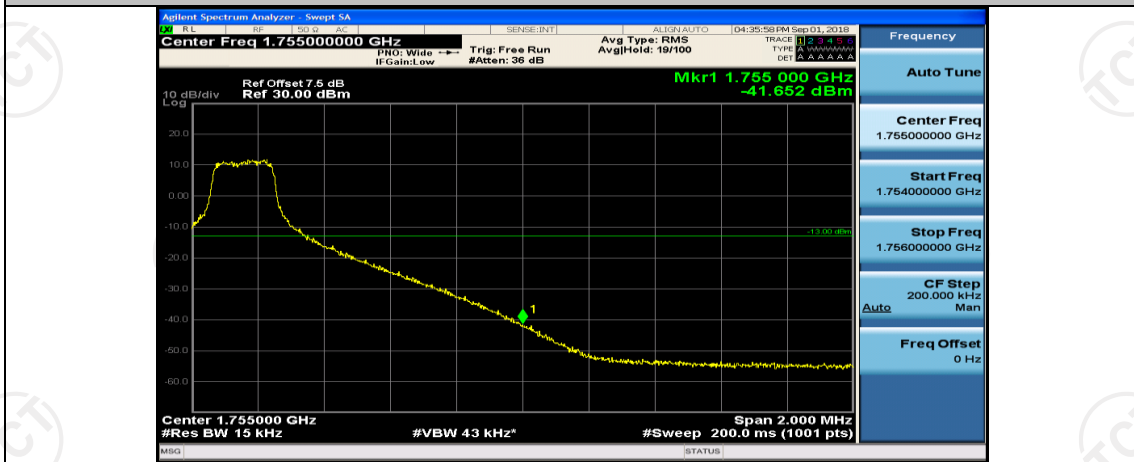

Channel Bandwidth: 15 MHz

(Channel Bandwidth:15 MHz)_LCH_QPSK_1RB#74

(Channel Bandwidth:15 MHz)_LCH_QPSK_37RB#0

(Channel Bandwidth:15 MHz)_LCH_QPSK_37RB#18

(Channel Bandwidth:15 MHz)_LCH_QPSK_37RB#38

(Channel Bandwidth:15 MHz)_LCH_QPSK_75RB#0

(Channel Bandwidth:15 MHz)_HCH_QPSK_1RB#0

(Channel Bandwidth:15 MHz)_HCH_QPSK_1RB#7

(Channel Bandwidth:15 MHz)_HCH_QPSK_1RB#74

(Channel Bandwidth:15 MHz)_HCH_QPSK_37RB#0

(Channel Bandwidth:15 MHz)_HCH_QPSK_37RB#18