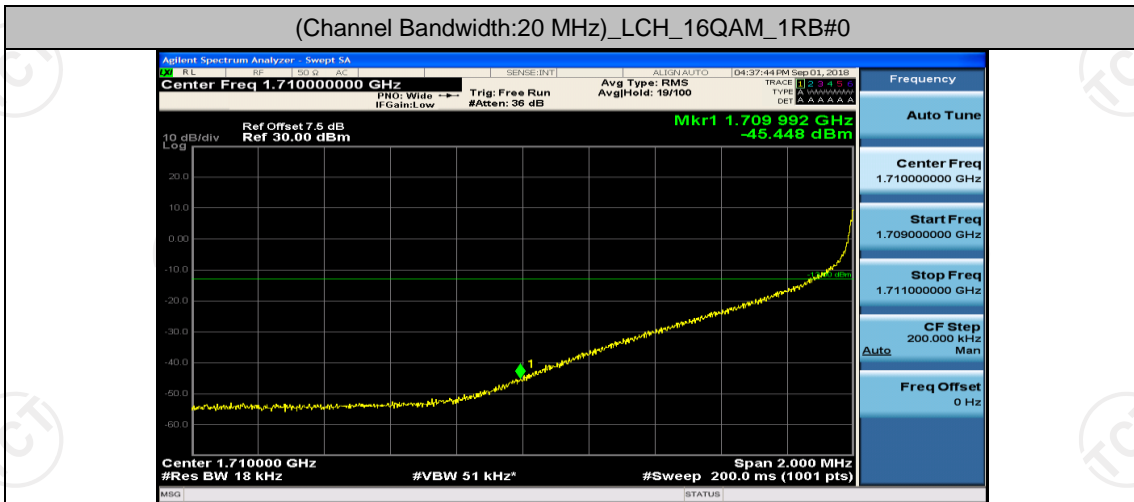

(Channel Bandwidth:20 MHz)_HCH_QPSK_50RB#25

(Channel Bandwidth:20 MHz)_HCH_QPSK_50RB#50

(Channel Bandwidth:20 MHz)_HCH_QPSK_100RB#0

(Channel Bandwidth:20 MHz)_LCH_16QAM_1RB#0

(Channel Bandwidth:20 MHz)_LCH_16QAM_1RB#49