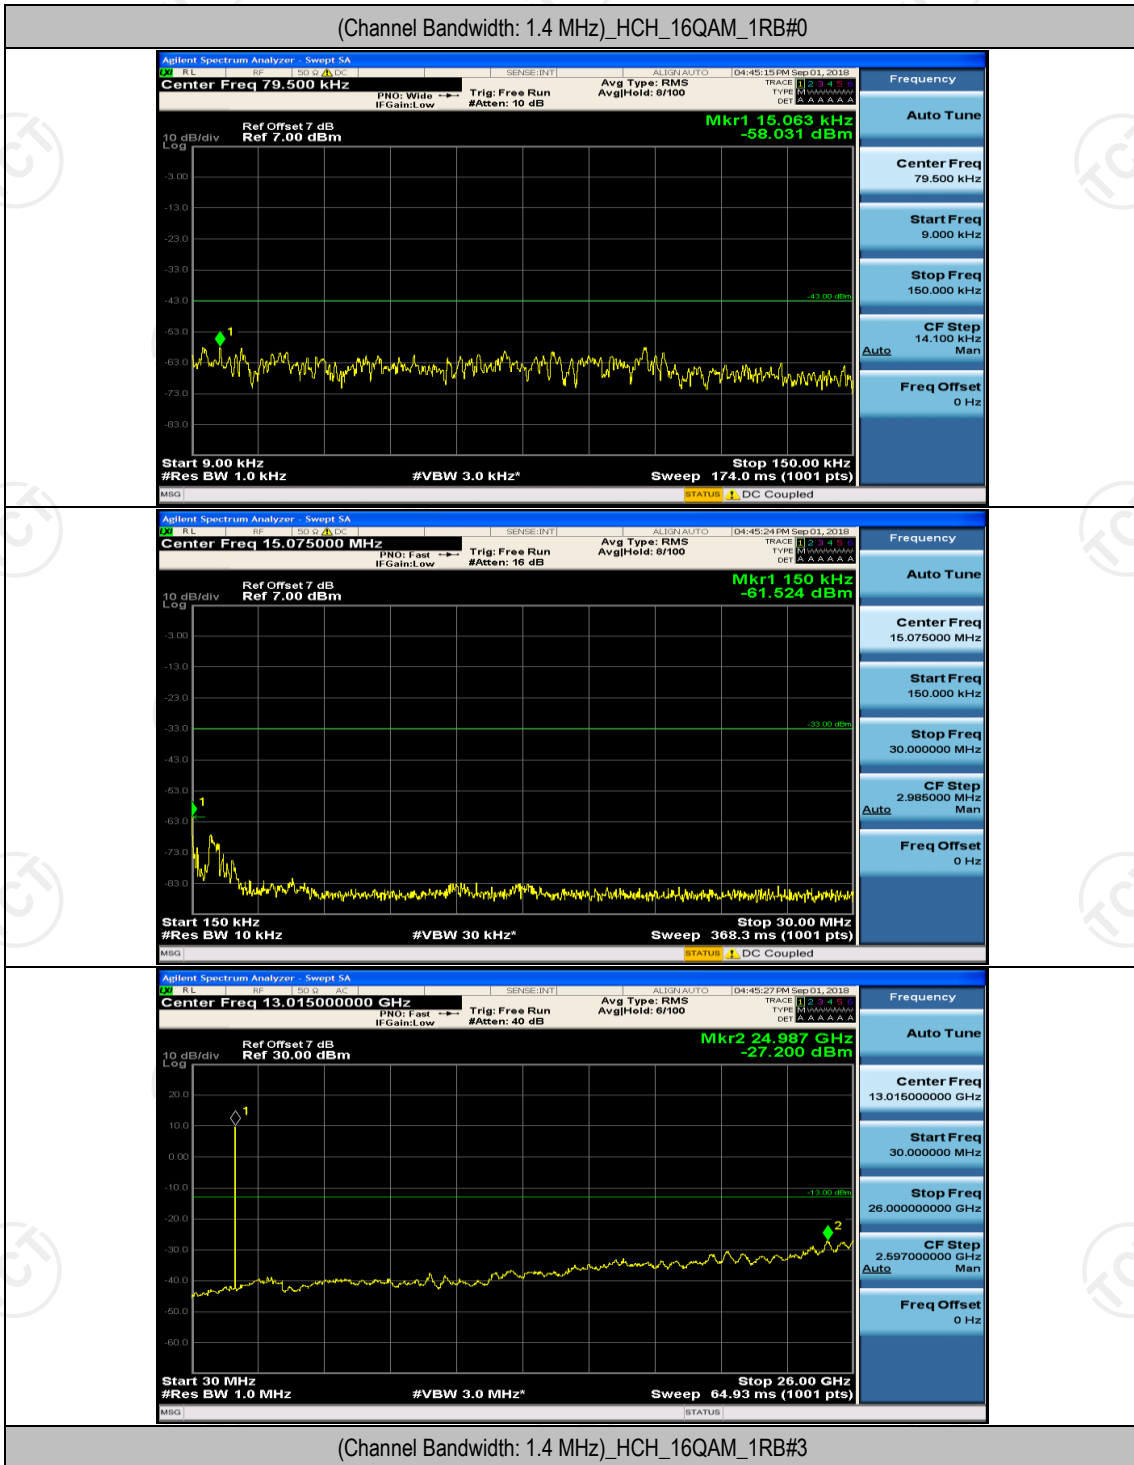

Test Graphs

Channel Bandwidth: 1.4 MHz

(Channel Bandwidth: 1.4 MHz)_MCH_QPSK_1RB#0

(Channel Bandwidth: 1.4 MHz)_MCH_QPSK_1RB#3

(Channel Bandwidth: 1.4 MHz)_HCH_QPSK_1RB#0

(Channel Bandwidth: 1.4 MHz)_HCH_QPSK_1RB#3

(Channel Bandwidth: 1.4 MHz)_LCH_16QAM_1RB#0

(Channel Bandwidth: 1.4 MHz)_LCH_16QAM_1RB#3

(Channel Bandwidth: 1.4 MHz)_MCH_16QAM_1RB#0

(Channel Bandwidth: 1.4 MHz)_MCH_16QAM_1RB#3

(Channel Bandwidth: 1.4 MHz)_HCH_16QAM_1RB#0

(Channel Bandwidth: 1.4 MHz)_HCH_16QAM_1RB#3