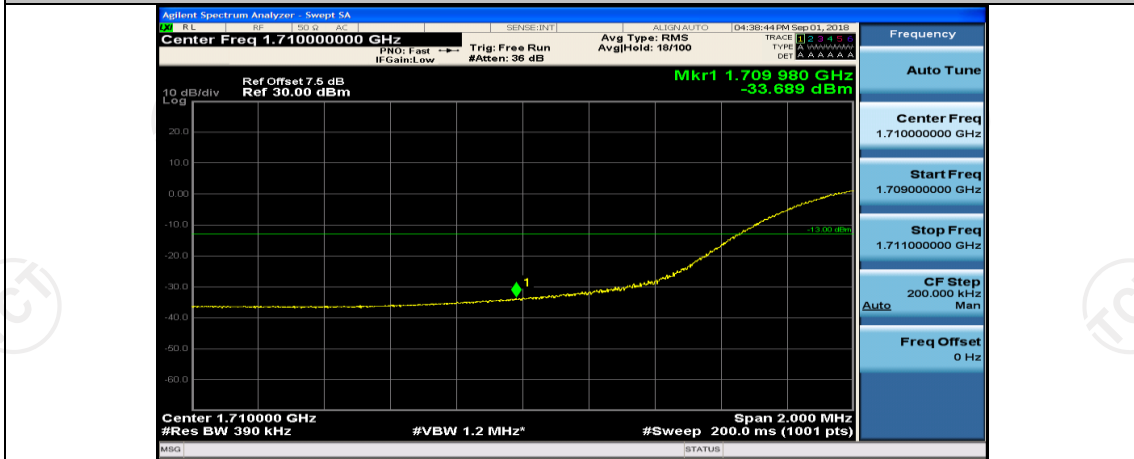

(Channel Bandwidth:20 MHz)_LCH_QPSK_100RB#0