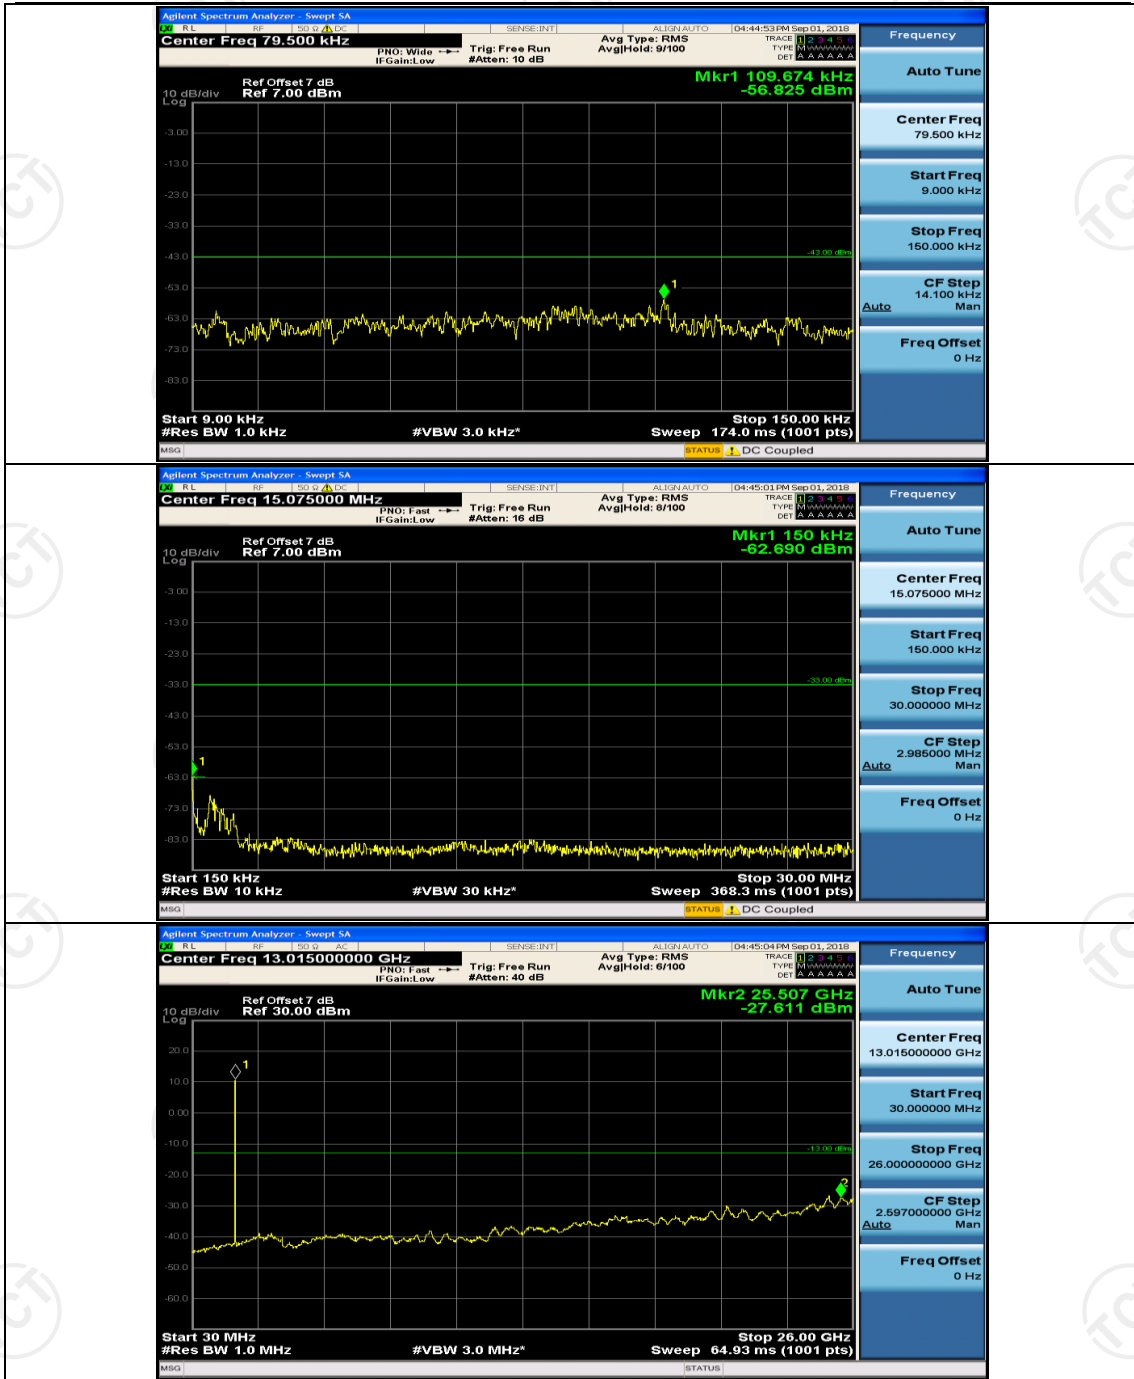

(Channel Bandwidth:20 MHz)_HCH_16QAM_50RB#0

(Channel Bandwidth:20 MHz)_HCH_16QAM_50RB#25

(Channel Bandwidth:20 MHz)_HCH_16QAM_50RB#50

(Channel Bandwidth:20 MHz)_HCH_16QAM_100RB#0

Appendix E: Conducted Spurious Emission

Test Graphs

Channel Bandwidth: 1.4 MHz

(Channel Bandwidth: 1.4 MHz)_MCH_QPSK_1RB#0

(Channel Bandwidth: 1.4 MHz)_MCH_QPSK_1RB#3

(Channel Bandwidth: 1.4 MHz)_HCH_QPSK_1RB#0

(Channel Bandwidth: 1.4 MHz)_HCH_QPSK_1RB#3

(Channel Bandwidth: 1.4 MHz)_LCH_16QAM_1RB#0

(Channel Bandwidth: 1.4 MHz)_LCH_16QAM_1RB#3

(Channel Bandwidth: 1.4 MHz)_MCH_16QAM_1RB#0

(Channel Bandwidth: 1.4 MHz)_MCH_16QAM_1RB#3

(Channel Bandwidth: 1.4 MHz)_HCH_16QAM_1RB#0