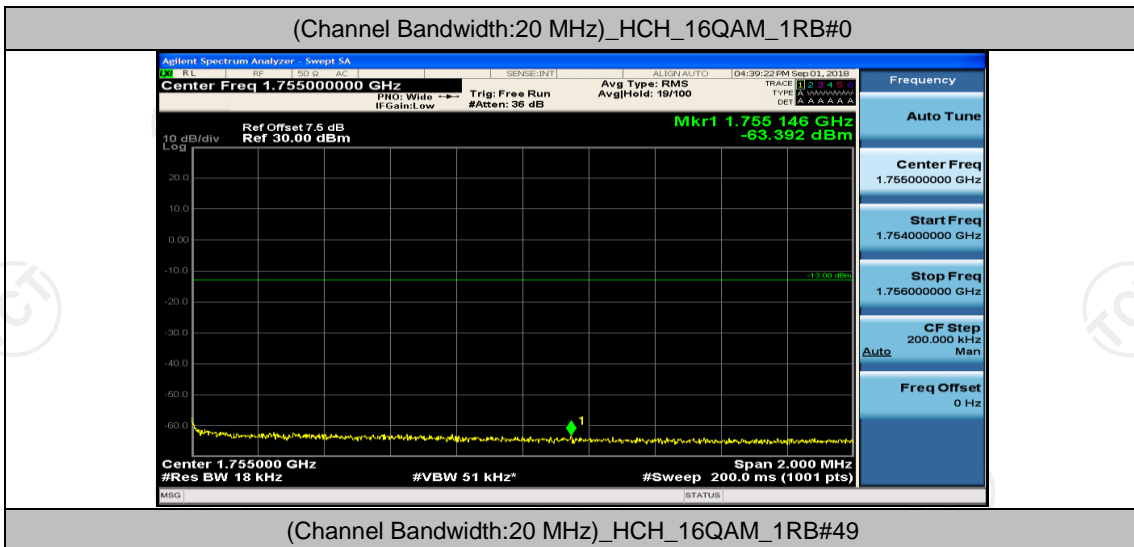

(Channel Bandwidth:20 MHz)_LCH_16QAM_1RB#99

(Channel Bandwidth:20 MHz)_LCH_16QAM_50RB#0

(Channel Bandwidth:20 MHz)_LCH_16QAM_50RB#25

(Channel Bandwidth:20 MHz)_LCH_16QAM_50RB#50

(Channel Bandwidth:20 MHz)_HCH_16QAM_1RB#99