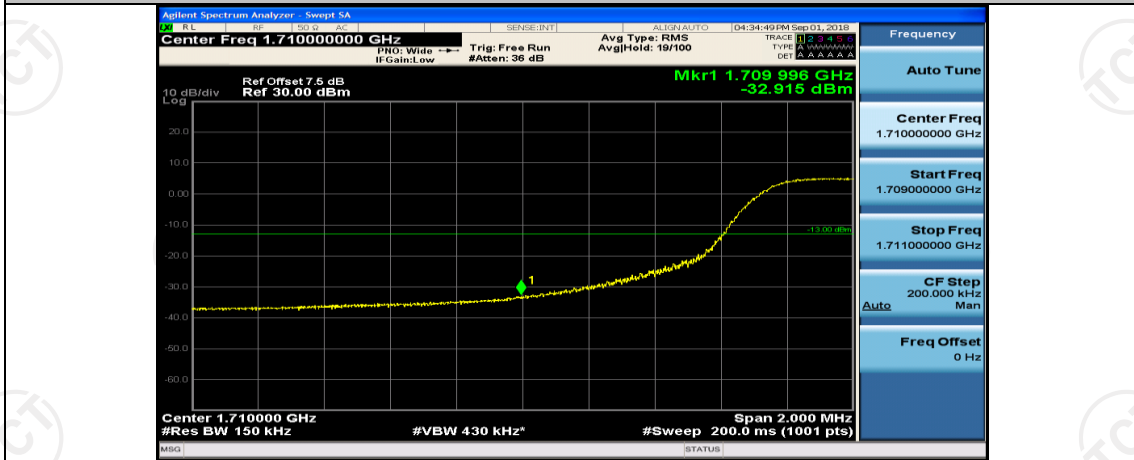

Channel Bandwidth: 15 MHz

(Channel Bandwidth:15 MHz)_LCH_QPSK_1RB#74

(Channel Bandwidth:15 MHz)_LCH_QPSK_37RB#0

(Channel Bandwidth:15 MHz)_LCH_QPSK_37RB#18

(Channel Bandwidth:15 MHz)_LCH_QPSK_37RB#38

(Channel Bandwidth:15 MHz)_LCH_QPSK_75RB#0