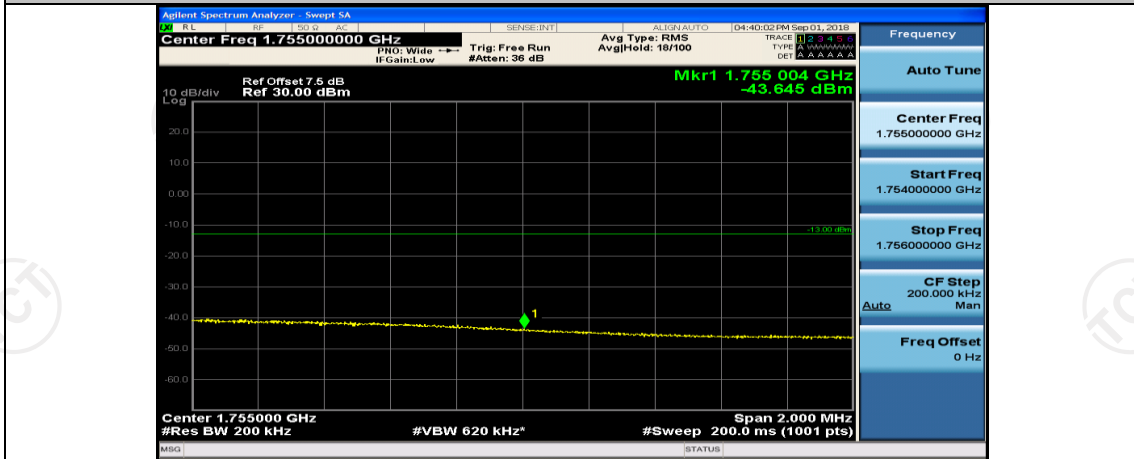

(Channel Bandwidth:20 MHz)_LCH_16QAM_1RB#99

(Channel Bandwidth:20 MHz)_LCH_16QAM_50RB#0

(Channel Bandwidth:20 MHz)_LCH_16QAM_50RB#25

(Channel Bandwidth:20 MHz)_LCH_16QAM_50RB#50

(Channel Bandwidth:20 MHz)_HCH_16QAM_1RB#99

(Channel Bandwidth:20 MHz)_HCH_16QAM_50RB#0

(Channel Bandwidth:20 MHz)_HCH_16QAM_50RB#25

(Channel Bandwidth:20 MHz)_HCH_16QAM_50RB#50

(Channel Bandwidth:20 MHz)_HCH_16QAM_100RB#0

Appendix E: Conducted Spurious Emission