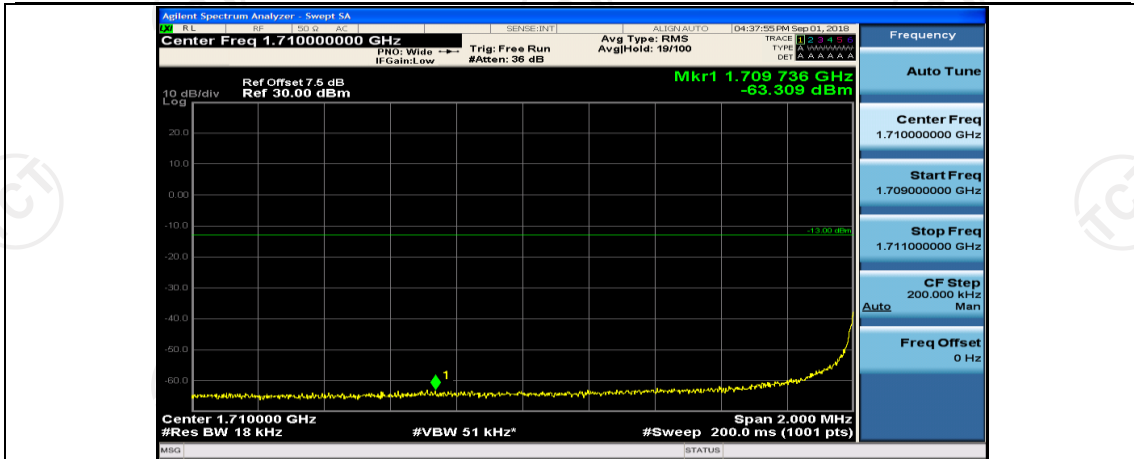

(Channel Bandwidth:20 MHz)_LCH_16QAM_1RB#99