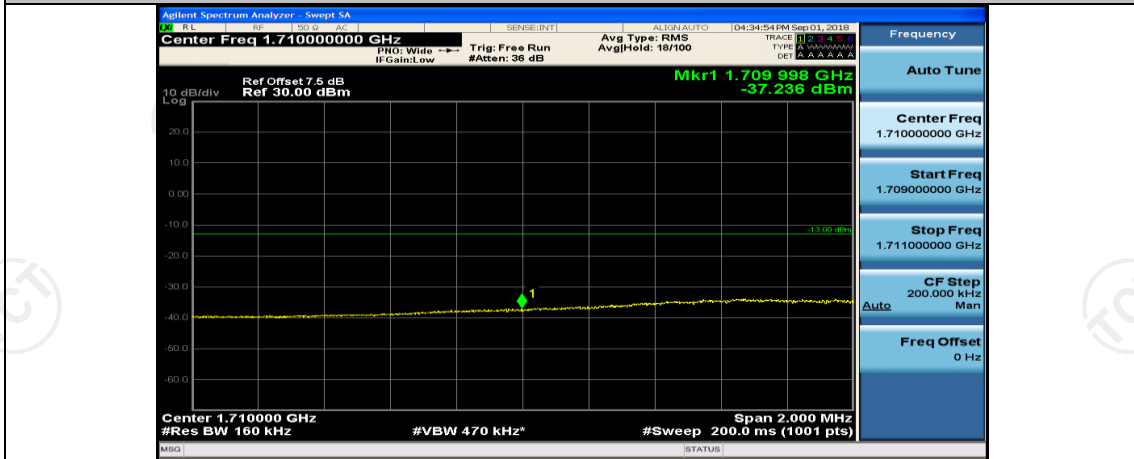

Channel Bandwidth: 15 MHz

(Channel Bandwidth:15 MHz)_LCH_QPSK_1RB#74

(Channel Bandwidth:15 MHz)_LCH_QPSK_37RB#0

(Channel Bandwidth:15 MHz)_LCH_QPSK_37RB#18

(Channel Bandwidth:15 MHz)_LCH_QPSK_37RB#38

(Channel Bandwidth:15 MHz)_LCH_QPSK_75RB#0