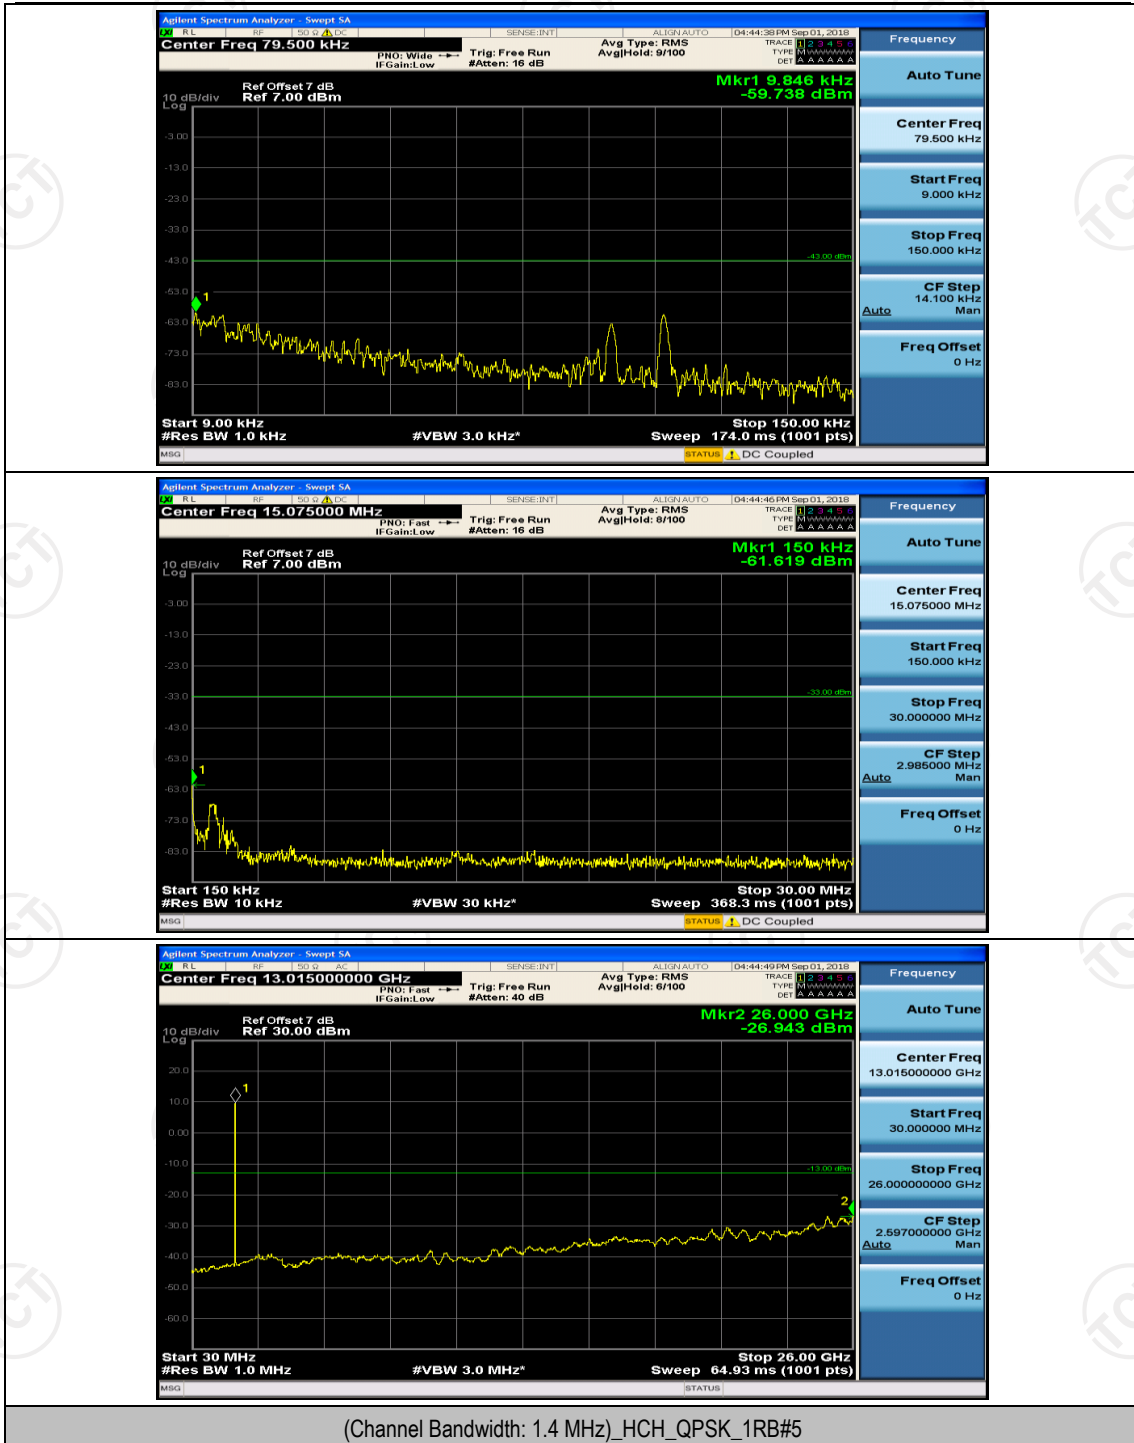

Test Graphs

Channel Bandwidth: 1.4 MHz

(Channel Bandwidth: 1.4 MHz)_MCH_QPSK_1RB#0

(Channel Bandwidth: 1.4 MHz)_MCH_QPSK_1RB#3

(Channel Bandwidth: 1.4 MHz)_HCH_QPSK_1RB#0

(Channel Bandwidth: 1.4 MHz)_HCH_QPSK_1RB#3