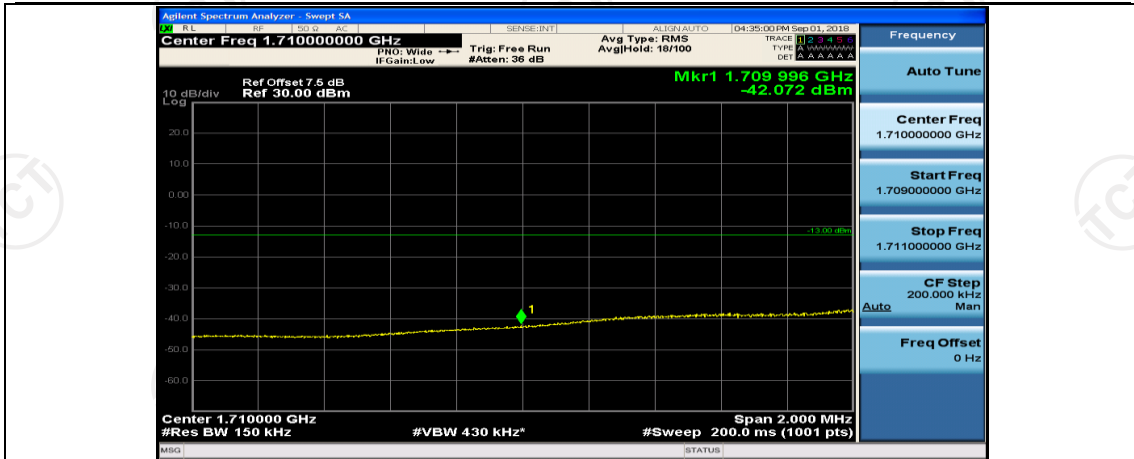

Channel Bandwidth: 15 MHz

(Channel Bandwidth:15 MHz)_LCH_QPSK_1RB#74

(Channel Bandwidth:15 MHz)_LCH_QPSK_37RB#0

(Channel Bandwidth:15 MHz)_LCH_QPSK_37RB#18

(Channel Bandwidth:15 MHz)_LCH_QPSK_37RB#38

(Channel Bandwidth:15 MHz)_LCH_QPSK_75RB#0