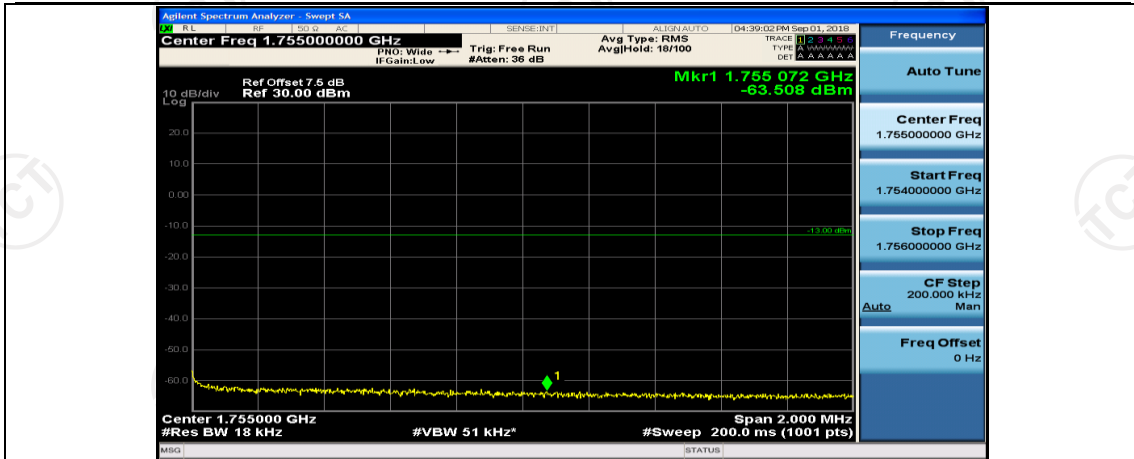

(Channel Bandwidth:20 MHz)_HCH_QPSK_1RB#0