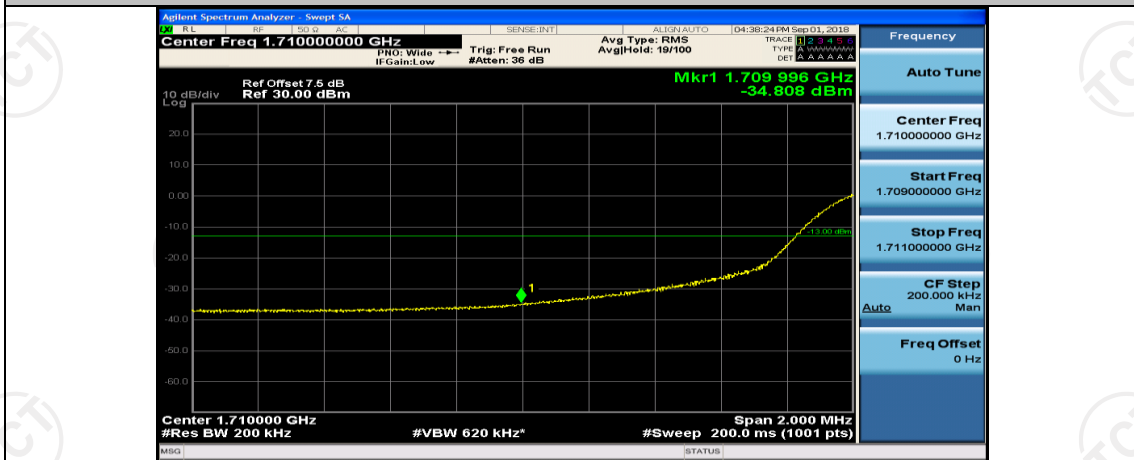

(Channel Bandwidth:20 MHz)_LCH_16QAM_50RB#0