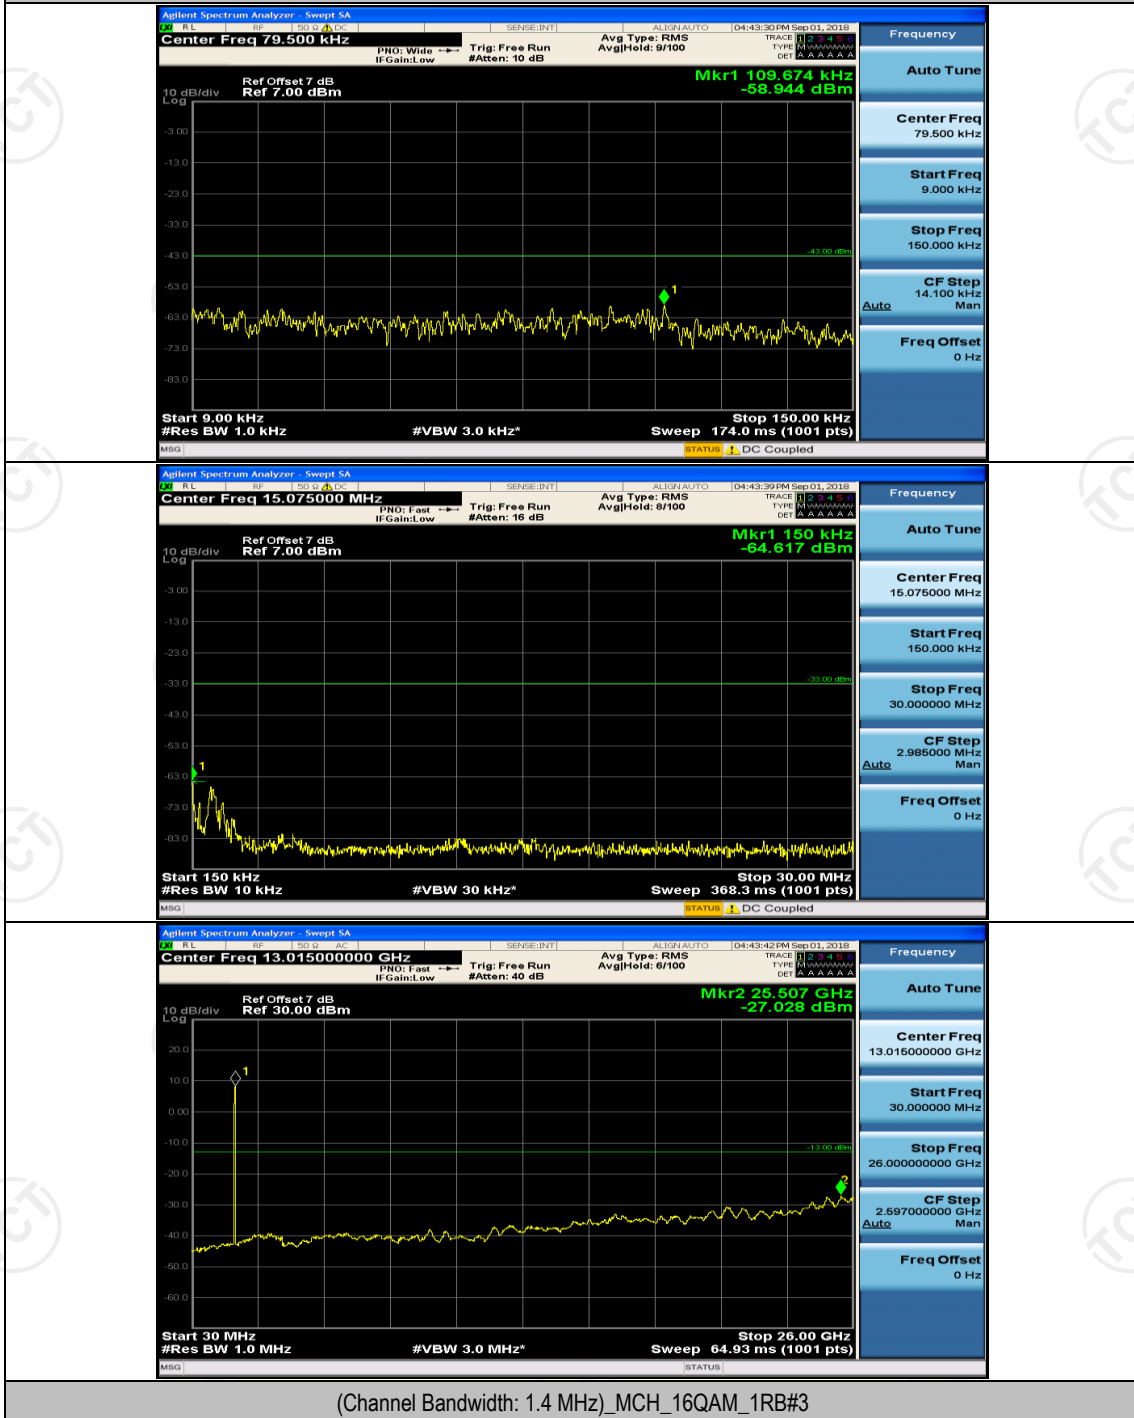

Test Graphs

Channel Bandwidth: 1.4 MHz

(Channel Bandwidth: 1.4 MHz)_MCH_QPSK_1RB#0

(Channel Bandwidth: 1.4 MHz)_MCH_QPSK_1RB#3

(Channel Bandwidth: 1.4 MHz)_HCH_QPSK_1RB#0

(Channel Bandwidth: 1.4 MHz)_HCH_QPSK_1RB#3

(Channel Bandwidth: 1.4 MHz)_LCH_16QAM_1RB#0

(Channel Bandwidth: 1.4 MHz)_LCH_16QAM_1RB#3

(Channel Bandwidth: 1.4 MHz)_MCH_16QAM_1RB#0

(Channel Bandwidth: 1.4 MHz)_MCH_16QAM_1RB#3

(Channel Bandwidth: 1.4 MHz)_HCH_16QAM_1RB#0

(Channel Bandwidth: 1.4 MHz)_HCH_16QAM_1RB#3