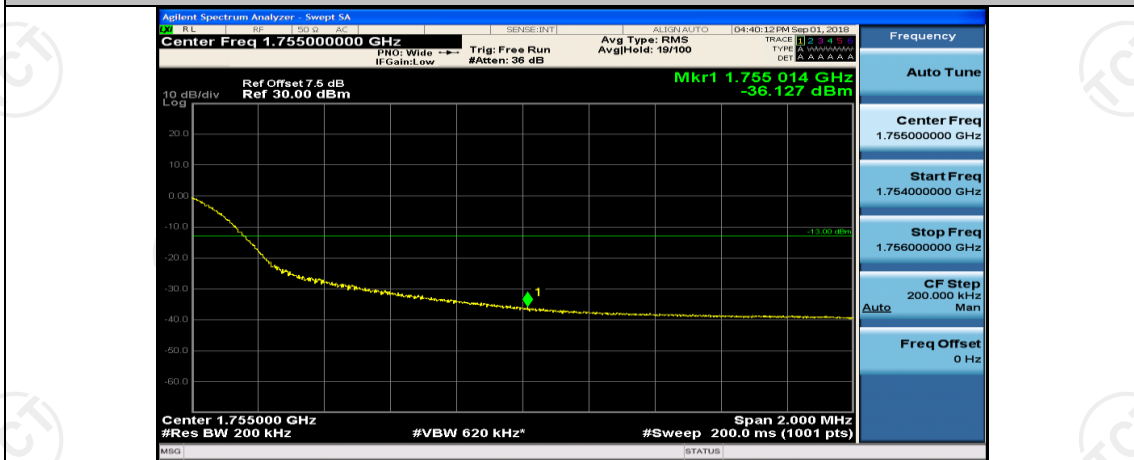

(Channel Bandwidth:20 MHz)_LCH_16QAM_1RB#99

(Channel Bandwidth:20 MHz)_LCH_16QAM_50RB#0

(Channel Bandwidth:20 MHz)_LCH_16QAM_50RB#25

(Channel Bandwidth:20 MHz)_LCH_16QAM_50RB#50

(Channel Bandwidth:20 MHz)_HCH_16QAM_1RB#99

(Channel Bandwidth:20 MHz)_HCH_16QAM_50RB#0

(Channel Bandwidth:20 MHz)_HCH_16QAM_50RB#25

(Channel Bandwidth:20 MHz)_HCH_16QAM_50RB#50

(Channel Bandwidth:20 MHz)_HCH_16QAM_100RB#0

Appendix E: Conducted Spurious Emission