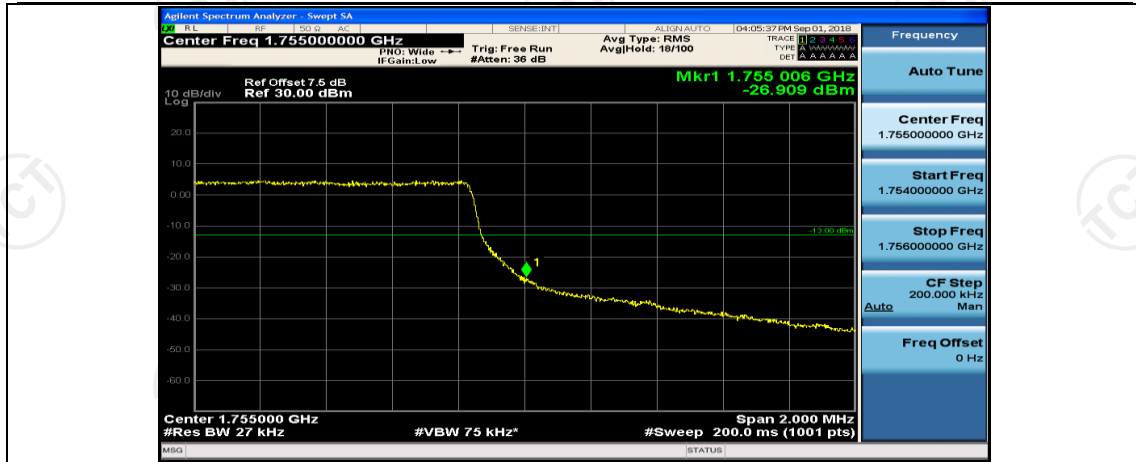

(Channel Bandwidth: 1.4 MHz)_LCH_16QAM_3RB#0

(Channel Bandwidth: 1.4 MHz)_LCH_16QAM_3RB#2

(Channel Bandwidth: 1.4 MHz)_LCH_16QAM_3RB#3

(Channel Bandwidth: 1.4 MHz)_LCH_16QAM_6RB#0

(Channel Bandwidth: 1.4 MHz)_HCH_16QAM_1RB#0

Channel Bandwidth: 3 MHz

(Channel Bandwidth: 3 MHz)_LCH_QPSK_1RB#0

(Channel Bandwidth: 3 MHz)_LCH_QPSK_1RB#7

(Channel Bandwidth: 3 MHz)_LCH_QPSK_1RB#14

(Channel Bandwidth: 3 MHz)_LCH_QPSK_8RB#0

(Channel Bandwidth: 3 MHz)_LCH_QPSK_8RB#4