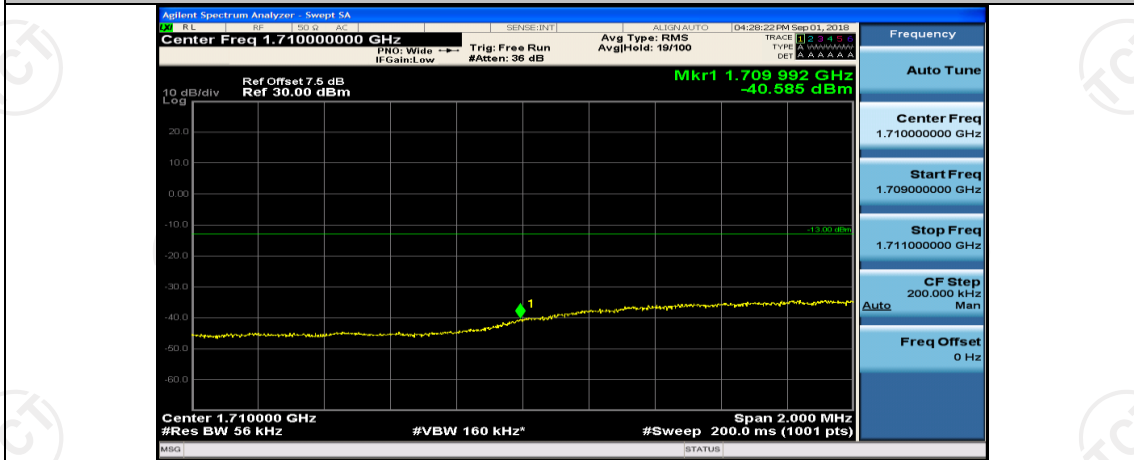

(Channel Bandwidth: 5 MHz)_LCH_QPSK_12RB#13