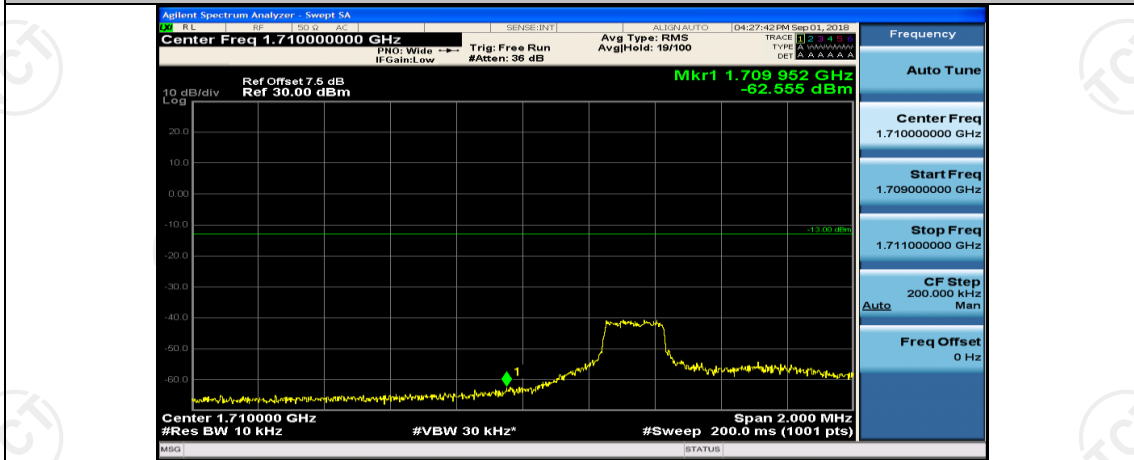

(Channel Bandwidth: 3 MHz)_HCH_16QAM_8RB#7

(Channel Bandwidth: 3 MHz)_HCH_16QAM_15RB#0

Channel Bandwidth: 5 MHz

(Channel Bandwidth: 5 MHz)_LCH_QPSK_1RB#12

(Channel Bandwidth: 5 MHz)_LCH_QPSK_1RB#24

(Channel Bandwidth: 5 MHz)_LCH_QPSK_12RB#0