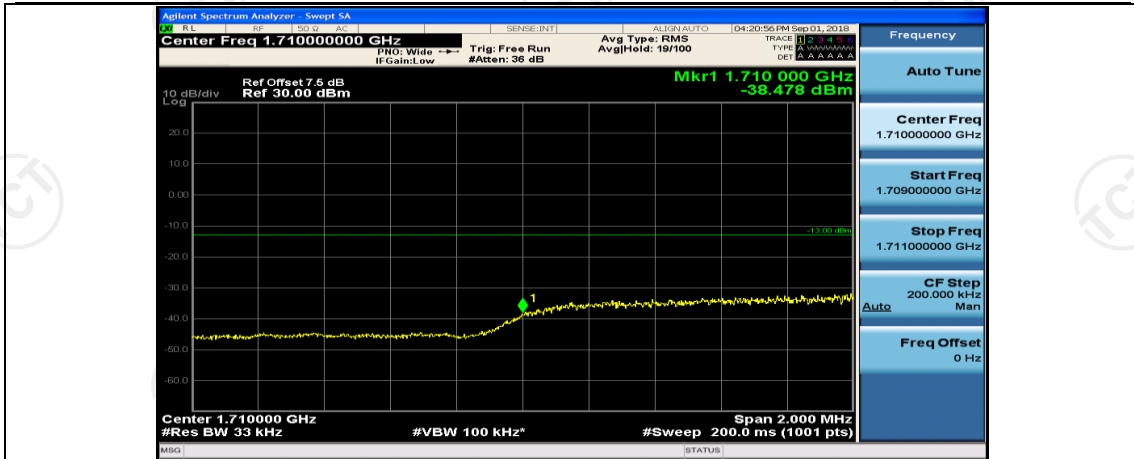

(Channel Bandwidth: 3 MHz)_LCH_QPSK_8RB#7