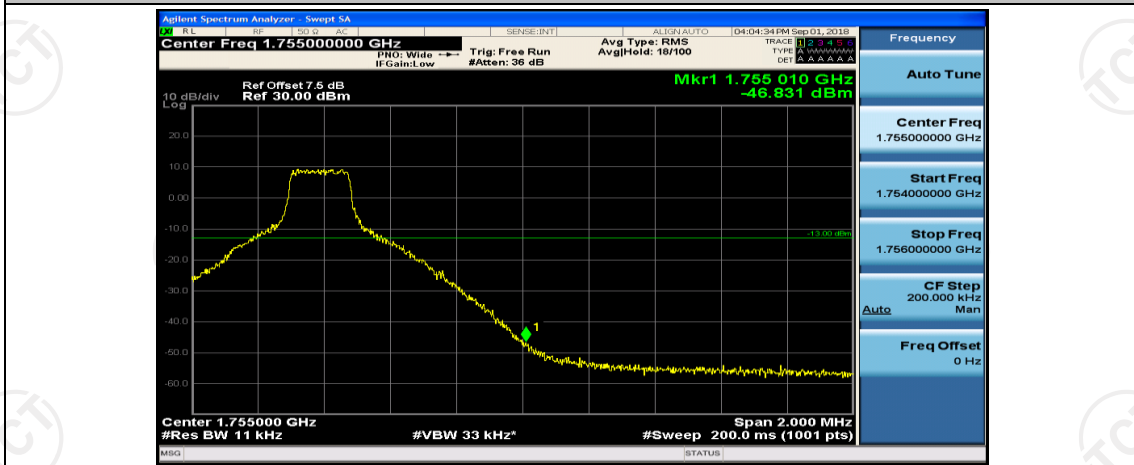

(Channel Bandwidth: 1.4 MHz)_LCH_16QAM_3RB#0

(Channel Bandwidth: 1.4 MHz)_LCH_16QAM_3RB#2

(Channel Bandwidth: 1.4 MHz)_LCH_16QAM_3RB#3

(Channel Bandwidth: 1.4 MHz)_LCH_16QAM_6RB#0

(Channel Bandwidth: 1.4 MHz)_HCH_16QAM_1RB#0