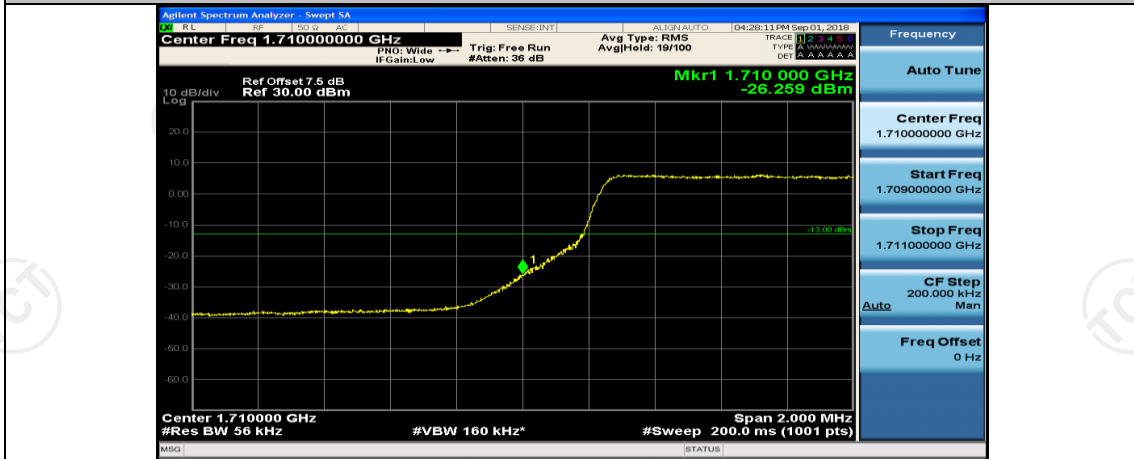

(Channel Bandwidth: 3 MHz)_HCH_16QAM_8RB#7

(Channel Bandwidth: 3 MHz)_HCH_16QAM_15RB#0

Channel Bandwidth: 5 MHz

(Channel Bandwidth: 5 MHz)_LCH_QPSK_1RB#12

(Channel Bandwidth: 5 MHz)_LCH_QPSK_1RB#24

(Channel Bandwidth: 5 MHz)_LCH_QPSK_12RB#0