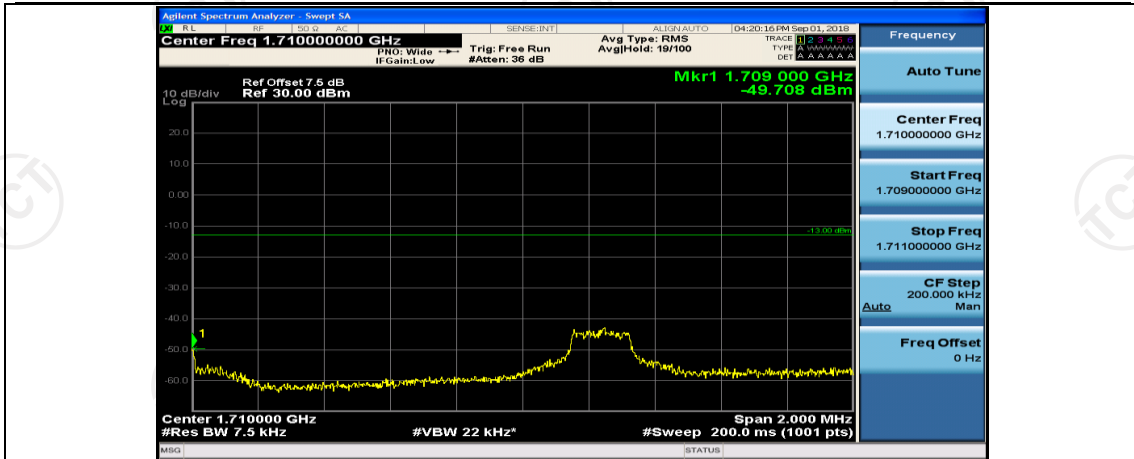

Channel Bandwidth: 3 MHz

(Channel Bandwidth: 3 MHz)_LCH_QPSK_1RB#0

(Channel Bandwidth: 3 MHz)_LCH_QPSK_1RB#7

(Channel Bandwidth: 3 MHz)_LCH_QPSK_1RB#14

(Channel Bandwidth: 3 MHz)_LCH_QPSK_8RB#0

(Channel Bandwidth: 3 MHz)_LCH_QPSK_8RB#4