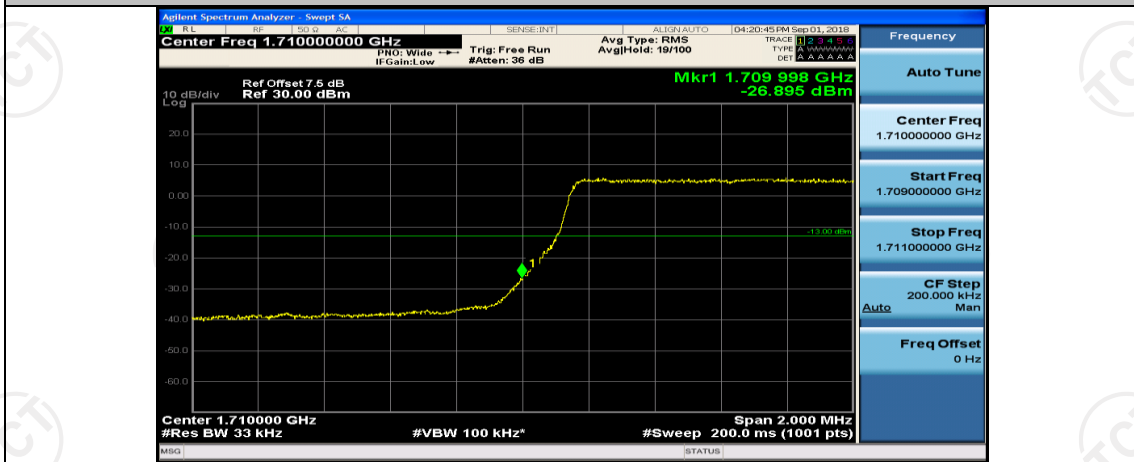

Channel Bandwidth: 3 MHz

(Channel Bandwidth: 3 MHz)_LCH_QPSK_1RB#0

(Channel Bandwidth: 3 MHz)_LCH_QPSK_1RB#7

(Channel Bandwidth: 3 MHz)_LCH_QPSK_1RB#14

(Channel Bandwidth: 3 MHz)_LCH_QPSK_8RB#0

(Channel Bandwidth: 3 MHz)_LCH_QPSK_8RB#4