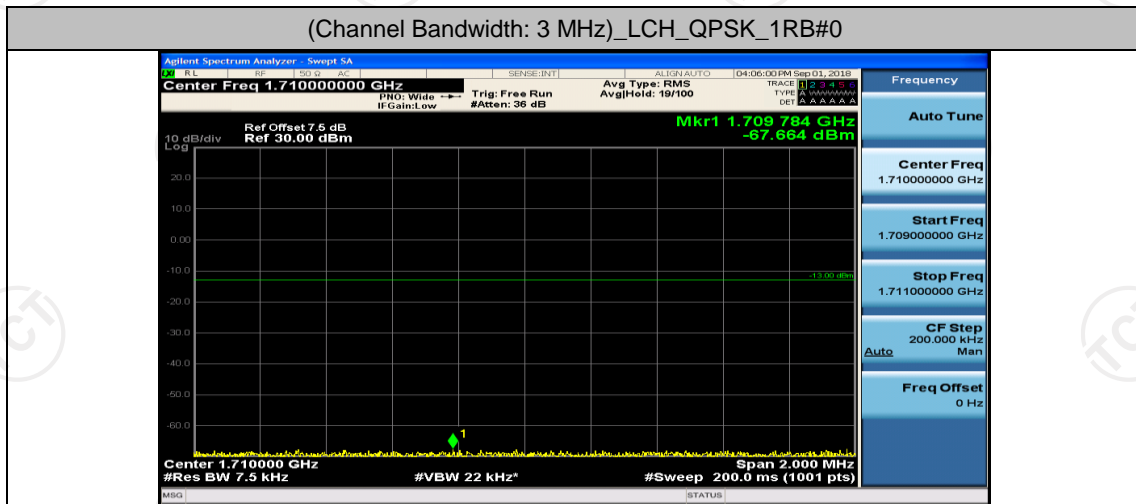

Channel Bandwidth: 3 MHz

(Channel Bandwidth: 3 MHz)_LCH_QPSK_1RB#0