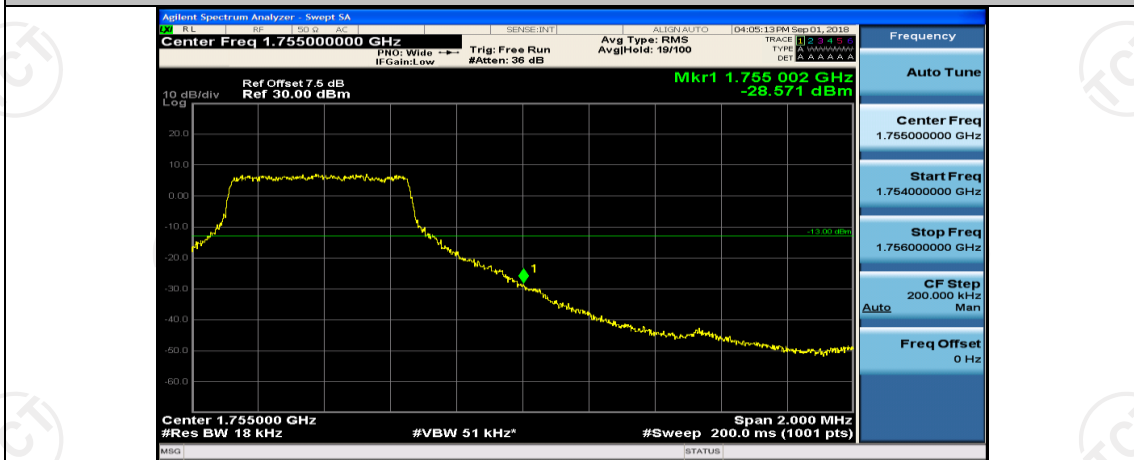

(Channel Bandwidth: 1.4 MHz)_LCH_16QAM_3RB#0

(Channel Bandwidth: 1.4 MHz)_LCH_16QAM_3RB#2

(Channel Bandwidth: 1.4 MHz)_LCH_16QAM_3RB#3

(Channel Bandwidth: 1.4 MHz)_LCH_16QAM_6RB#0

(Channel Bandwidth: 1.4 MHz)_HCH_16QAM_1RB#0

Channel Bandwidth: 3 MHz

(Channel Bandwidth: 3 MHz)_LCH_QPSK_1RB#0

(Channel Bandwidth: 3 MHz)_LCH_QPSK_1RB#7

(Channel Bandwidth: 3 MHz)_LCH_QPSK_1RB#14

(Channel Bandwidth: 3 MHz)_LCH_QPSK_8RB#0

(Channel Bandwidth: 3 MHz)_LCH_QPSK_8RB#4