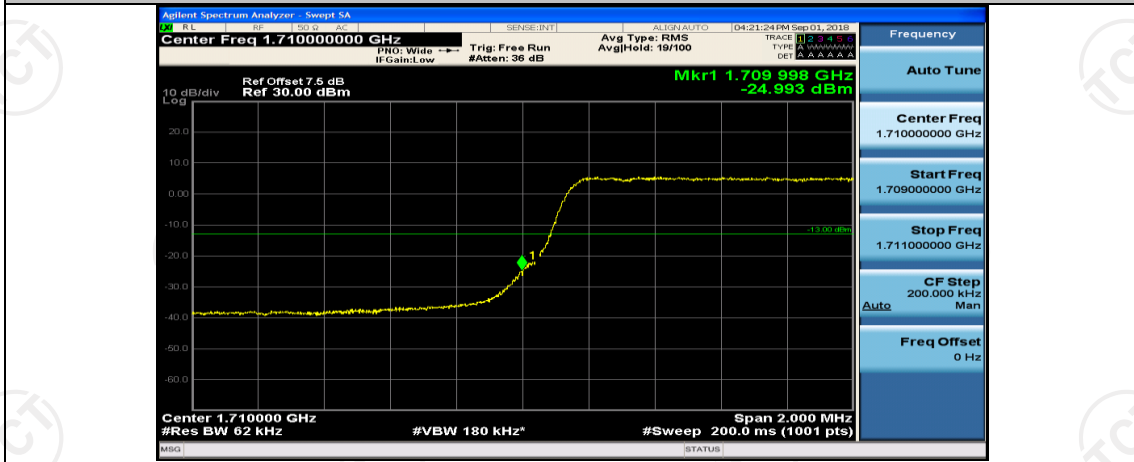

(Channel Bandwidth: 3 MHz)_LCH_QPSK_15RB#0