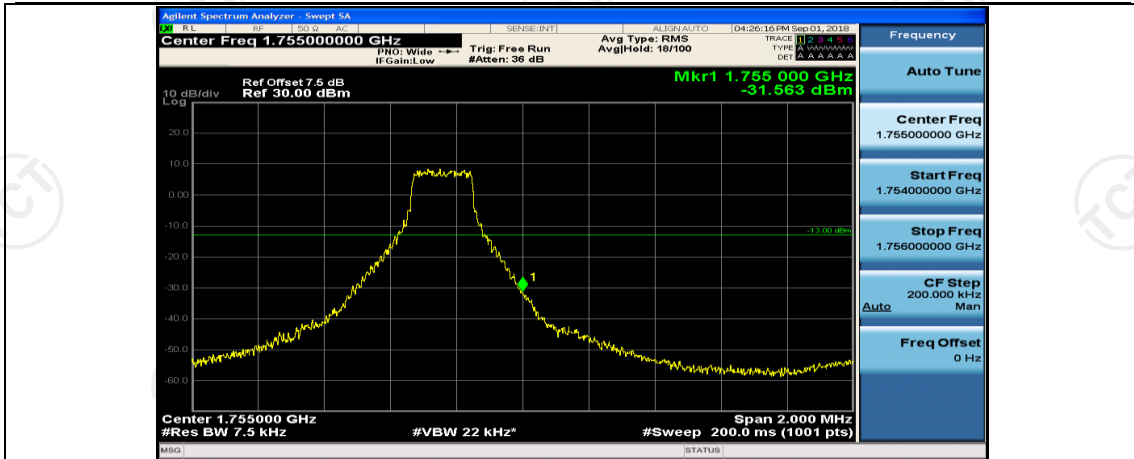

(Channel Bandwidth: 3 MHz)_HCH_16QAM_1RB#14