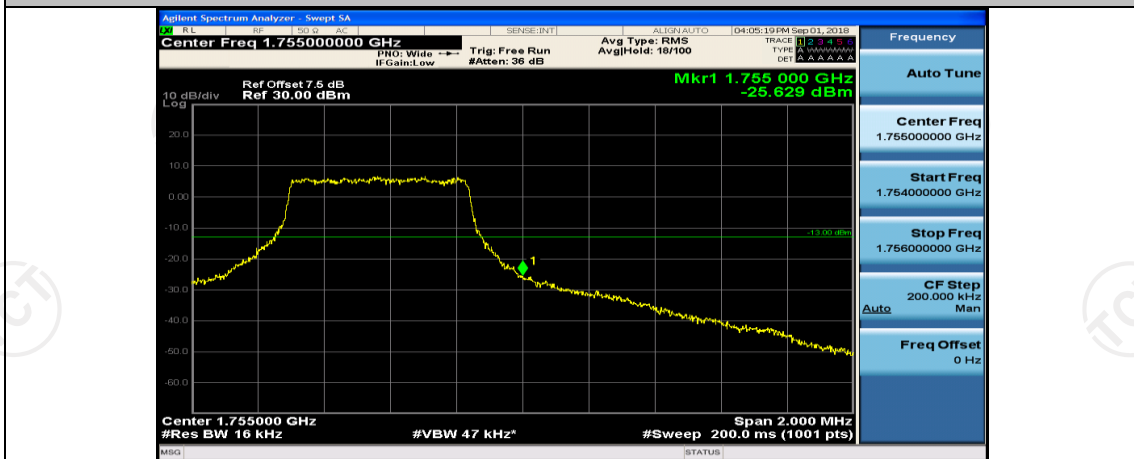

(Channel Bandwidth: 1.4 MHz)_LCH_16QAM_3RB#0

(Channel Bandwidth: 1.4 MHz)_LCH_16QAM_3RB#2

(Channel Bandwidth: 1.4 MHz)_LCH_16QAM_3RB#3

(Channel Bandwidth: 1.4 MHz)_LCH_16QAM_6RB#0

(Channel Bandwidth: 1.4 MHz)_HCH_16QAM_1RB#0

Channel Bandwidth: 3 MHz

(Channel Bandwidth: 3 MHz)_LCH_QPSK_1RB#0

(Channel Bandwidth: 3 MHz)_LCH_QPSK_1RB#7

(Channel Bandwidth: 3 MHz)_LCH_QPSK_1RB#14

(Channel Bandwidth: 3 MHz)_LCH_QPSK_8RB#0

(Channel Bandwidth: 3 MHz)_LCH_QPSK_8RB#4