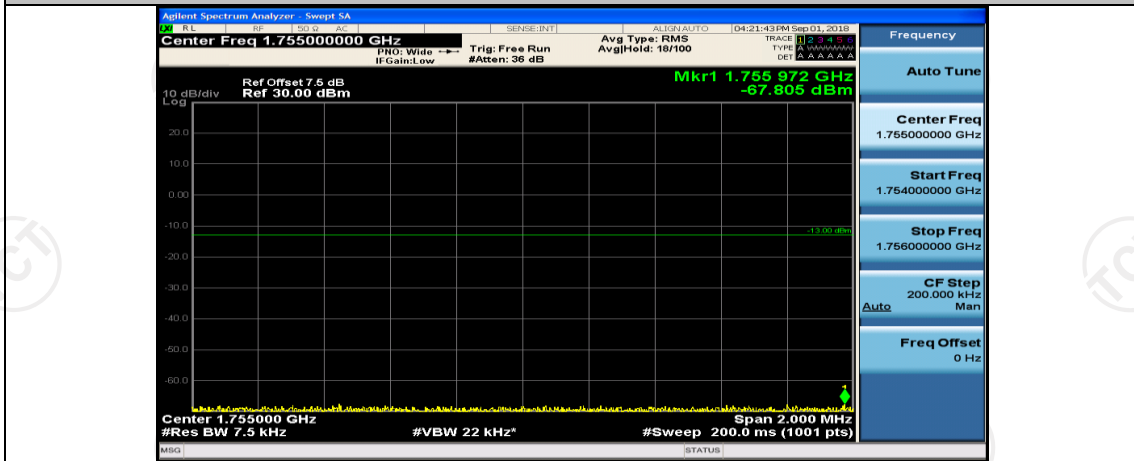

(Channel Bandwidth: 3 MHz)_HCH_QPSK_1RB#0