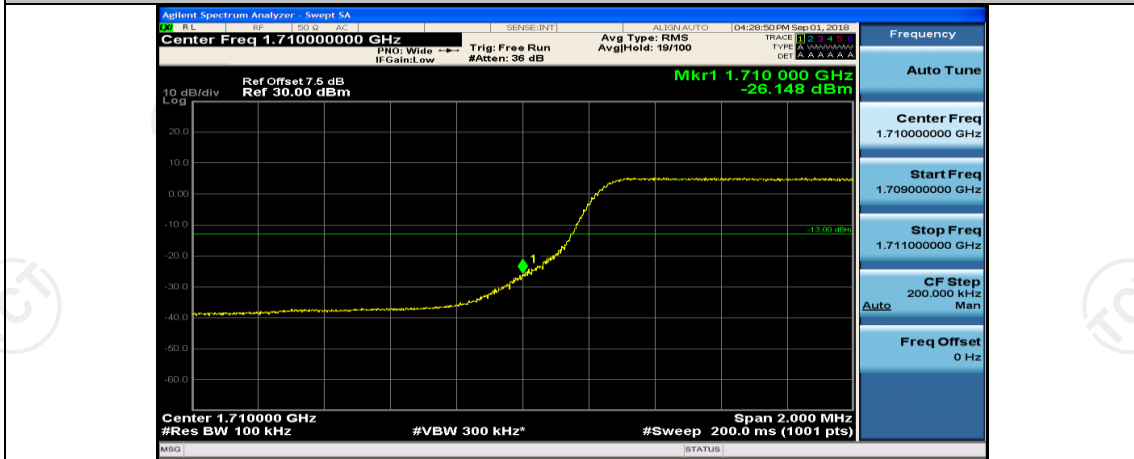

(Channel Bandwidth: 5 MHz)_LCH_QPSK_25RB#0