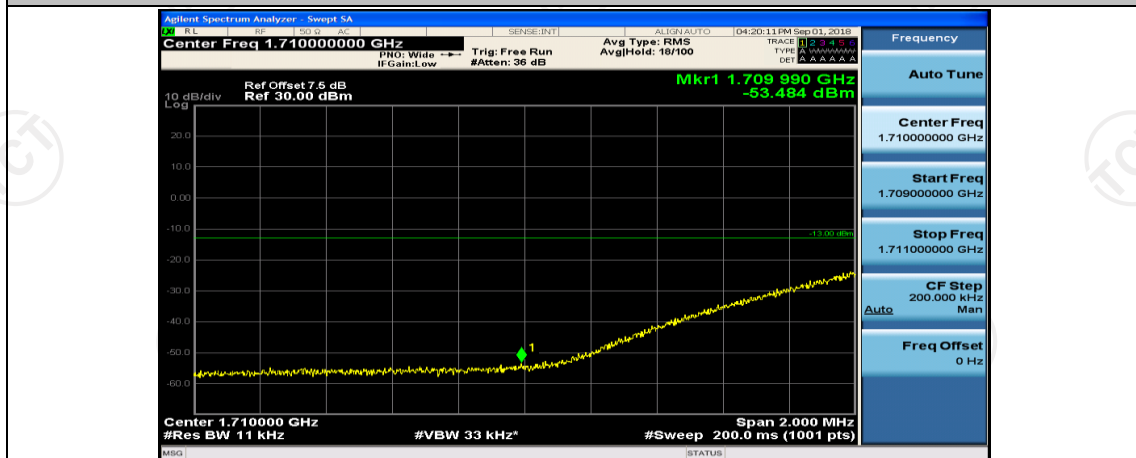

(Channel Bandwidth: 3 MHz)_LCH_QPSK_1RB#7