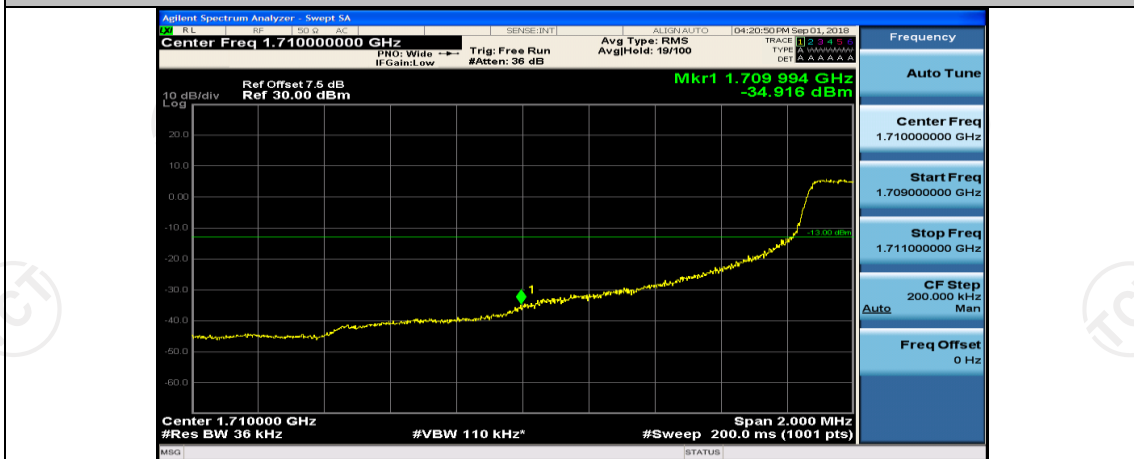

Channel Bandwidth: 3 MHz

(Channel Bandwidth: 3 MHz)_LCH_QPSK_1RB#0

(Channel Bandwidth: 3 MHz)_LCH_QPSK_1RB#7

(Channel Bandwidth: 3 MHz)_LCH_QPSK_1RB#14

(Channel Bandwidth: 3 MHz)_LCH_QPSK_8RB#0

(Channel Bandwidth: 3 MHz)_LCH_QPSK_8RB#4