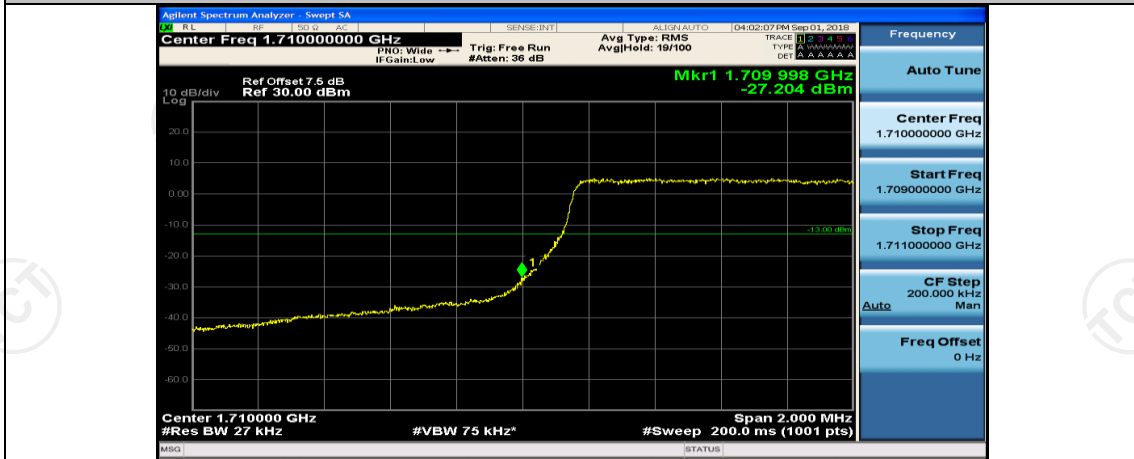

(Channel Bandwidth: 1.4 MHz)_LCH_16QAM_3RB#0

(Channel Bandwidth: 1.4 MHz)_LCH_16QAM_3RB#2

(Channel Bandwidth: 1.4 MHz)_LCH_16QAM_3RB#3

(Channel Bandwidth: 1.4 MHz)_LCH_16QAM_6RB#0

(Channel Bandwidth: 1.4 MHz)_HCH_16QAM_1RB#0

Channel Bandwidth: 3 MHz

(Channel Bandwidth: 3 MHz)_LCH_QPSK_1RB#0

(Channel Bandwidth: 3 MHz)_LCH_QPSK_1RB#7

(Channel Bandwidth: 3 MHz)_LCH_QPSK_1RB#14

(Channel Bandwidth: 3 MHz)_LCH_QPSK_8RB#0

(Channel Bandwidth: 3 MHz)_LCH_QPSK_8RB#4