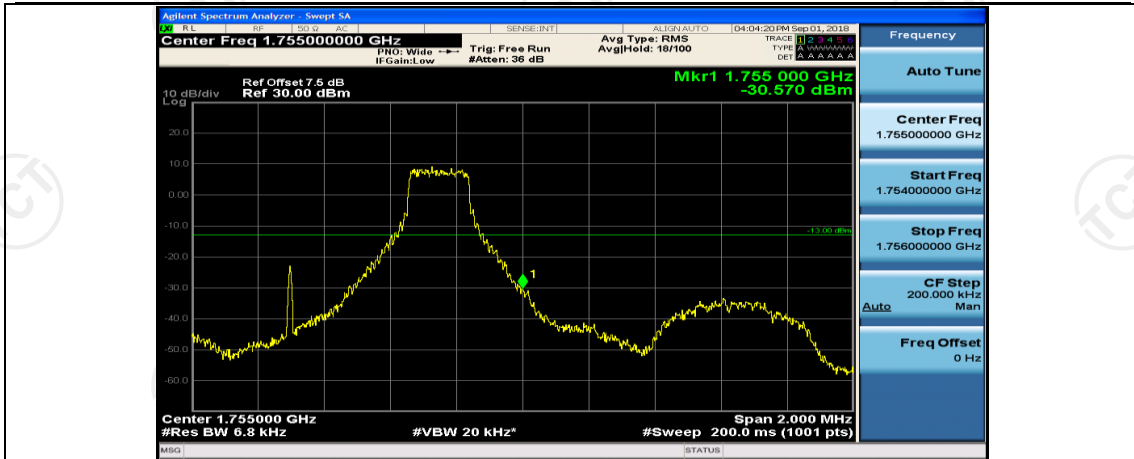

(Channel Bandwidth: 1.4 MHz)_HCH_QPSK_1RB#0

(Channel Bandwidth: 1.4 MHz)_HCH_QPSK_1RB#3

(Channel Bandwidth: 1.4 MHz)_HCH_QPSK_1RB#5

(Channel Bandwidth: 1.4 MHz)_HCH_QPSK_3RB#0

(Channel Bandwidth: 1.4 MHz)_HCH_QPSK_3RB#2