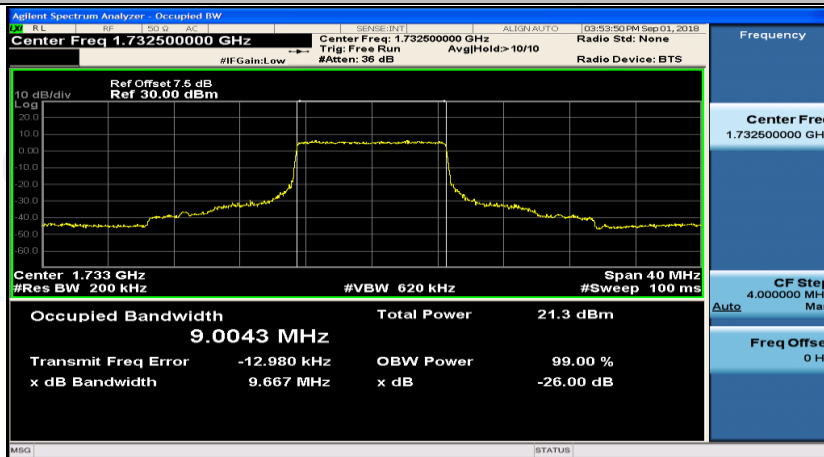

(Channel Bandwidth:20 MHz)_MCH_QPSK_1RB#0

(Channel Bandwidth:20 MHz)_MCH_QPSK_1RB#50

(Channel Bandwidth:20 MHz)_MCH_QPSK_1RB#99

(Channel Bandwidth:20 MHz)_MCH_QPSK_50RB#0

(Channel Bandwidth:20 MHz)_MCH_QPSK_50RB#25