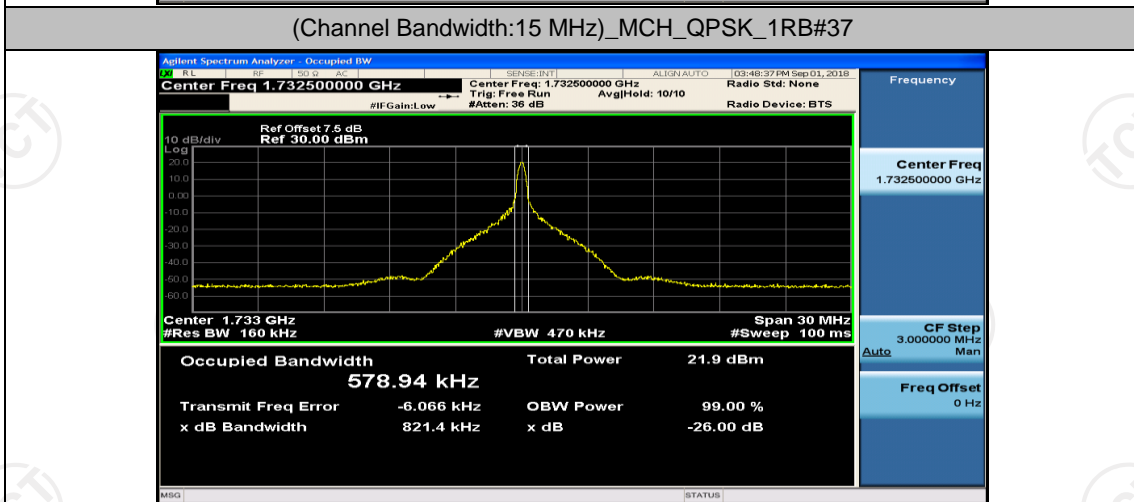

Channel Bandwidth: 10 MHz_HCH_16QAM_1RB#25

Channel Bandwidth: 10 MHz_HCH_16QAM_1RB#49

Channel Bandwidth: 10 MHz_HCH_16QAM_25RB#0

Channel Bandwidth: 15 MHz

(Channel Bandwidth:15 MHz)_LCH_QPSK_37RB#0

(Channel Bandwidth:15 MHz)_LCH_QPSK_37RB#18

(Channel Bandwidth:15 MHz)_LCH_QPSK_37RB#38

(Channel Bandwidth:15 MHz)_MCH_QPSK_1RB#74

(Channel Bandwidth:15 MHz)_MCH_QPSK_37RB#0

(Channel Bandwidth:15 MHz)_MCH_QPSK_37RB#18

(Channel Bandwidth:15 MHz)_MCH_QPSK_37RB#38