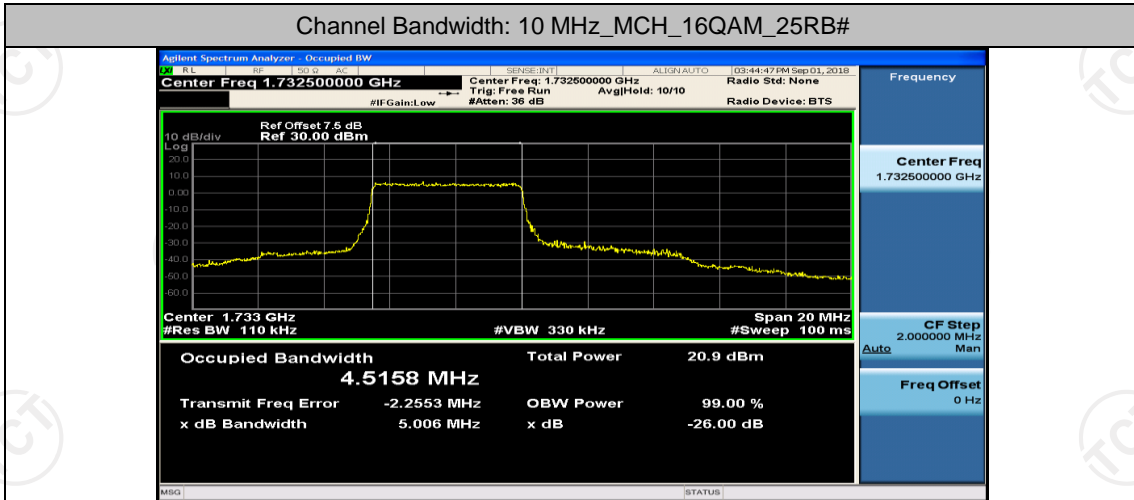

Channel Bandwidth: 10 MHz_MCH_16QAM_25RB#

Channel Bandwidth: 10 MHz_MCH_16QAM_25RB#12

Channel Bandwidth: 10 MHz_MCH_16QAM_25RB#25

Channel Bandwidth: 10 MHz_MCH_16QAM_50RB#0

Channel Bandwidth: 10 MHz_HCH_16QAM_1RB#0

Channel Bandwidth: 10 MHz_HCH_16QAM_1RB#25

Channel Bandwidth: 10 MHz_HCH_16QAM_1RB#49

Channel Bandwidth: 10 MHz_HCH_16QAM_25RB#0

Channel Bandwidth: 15 MHz

(Channel Bandwidth:15 MHz)_LCH_QPSK_37RB#0

(Channel Bandwidth:15 MHz)_LCH_QPSK_37RB#18