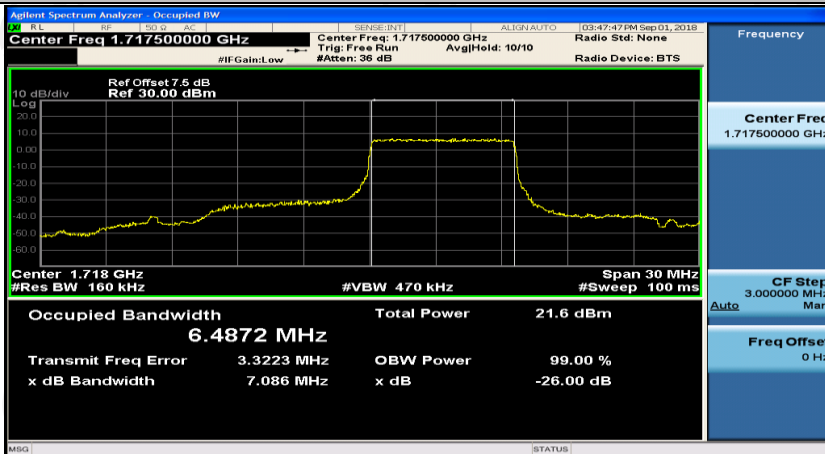

(Channel Bandwidth:15 MHz)_LCH_QPSK_37RB#38