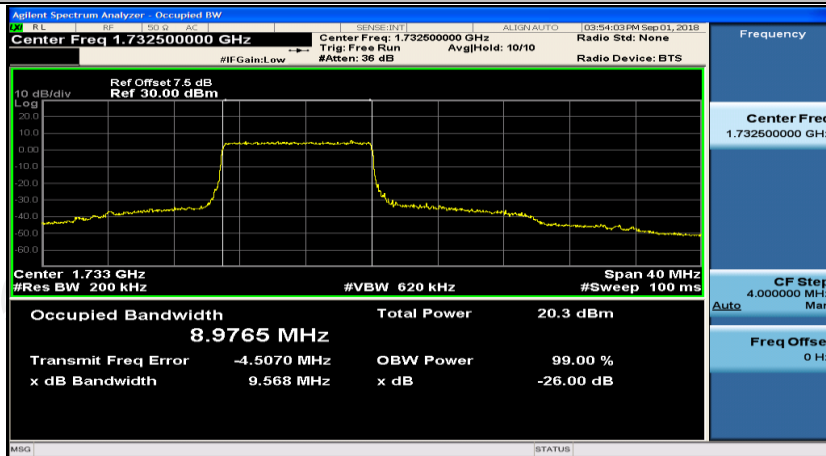

(Channel Bandwidth:20 MHz)_MCH_16QAM_50RB#0