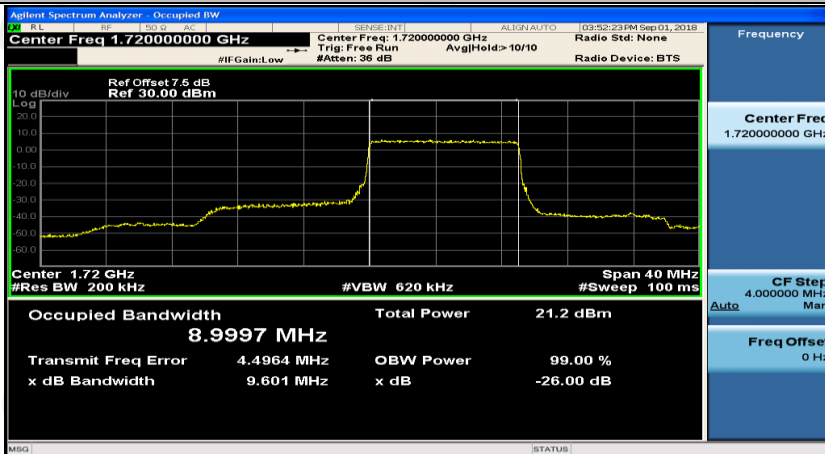

(Channel Bandwidth:15 MHz)_HCH_16QAM_75RB#0

Channel Bandwidth: 20 MHz

(Channel Bandwidth:20 MHz)_LCH_QPSK_50RB#0

(Channel Bandwidth:20 MHz)_LCH_QPSK_50RB#25

(Channel Bandwidth:20 MHz)_LCH_QPSK_50RB#50

(Channel Bandwidth:20 MHz)_LCH_QPSK_100RB#0