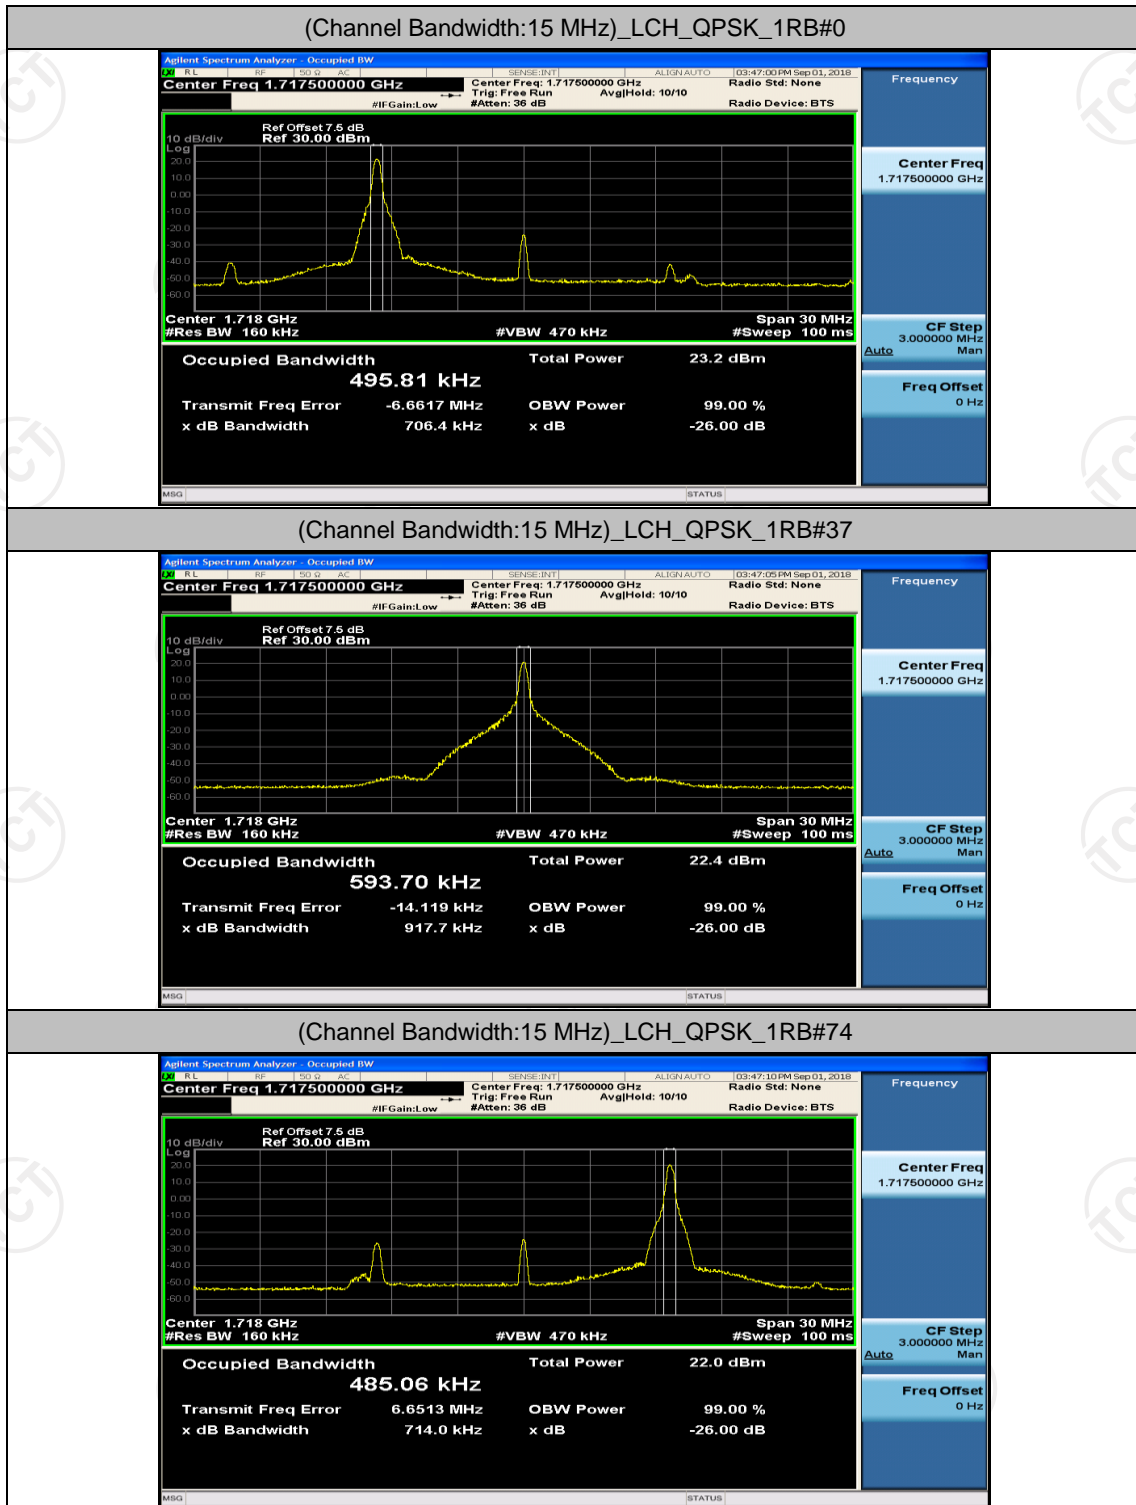

Channel Bandwidth: 10 MHz_MCH_16QAM_25RB#

Channel Bandwidth: 10 MHz_MCH_16QAM_25RB#12

Channel Bandwidth: 10 MHz_MCH_16QAM_25RB#25

Channel Bandwidth: 10 MHz_MCH_16QAM_50RB#0

Channel Bandwidth: 10 MHz_HCH_16QAM_1RB#0

Channel Bandwidth: 10 MHz_HCH_16QAM_1RB#25

Channel Bandwidth: 10 MHz_HCH_16QAM_1RB#49

Channel Bandwidth: 10 MHz_HCH_16QAM_25RB#0

Channel Bandwidth: 15 MHz

(Channel Bandwidth:15 MHz)_LCH_QPSK_37RB#0

(Channel Bandwidth:15 MHz)_LCH_QPSK_37RB#18

(Channel Bandwidth:15 MHz)_LCH_QPSK_37RB#38

(Channel Bandwidth:15 MHz)_MCH_QPSK_1RB#74

(Channel Bandwidth:15 MHz)_MCH_QPSK_37RB#0

(Channel Bandwidth:15 MHz)_MCH_QPSK_37RB#18

(Channel Bandwidth:15 MHz)_MCH_QPSK_37RB#38