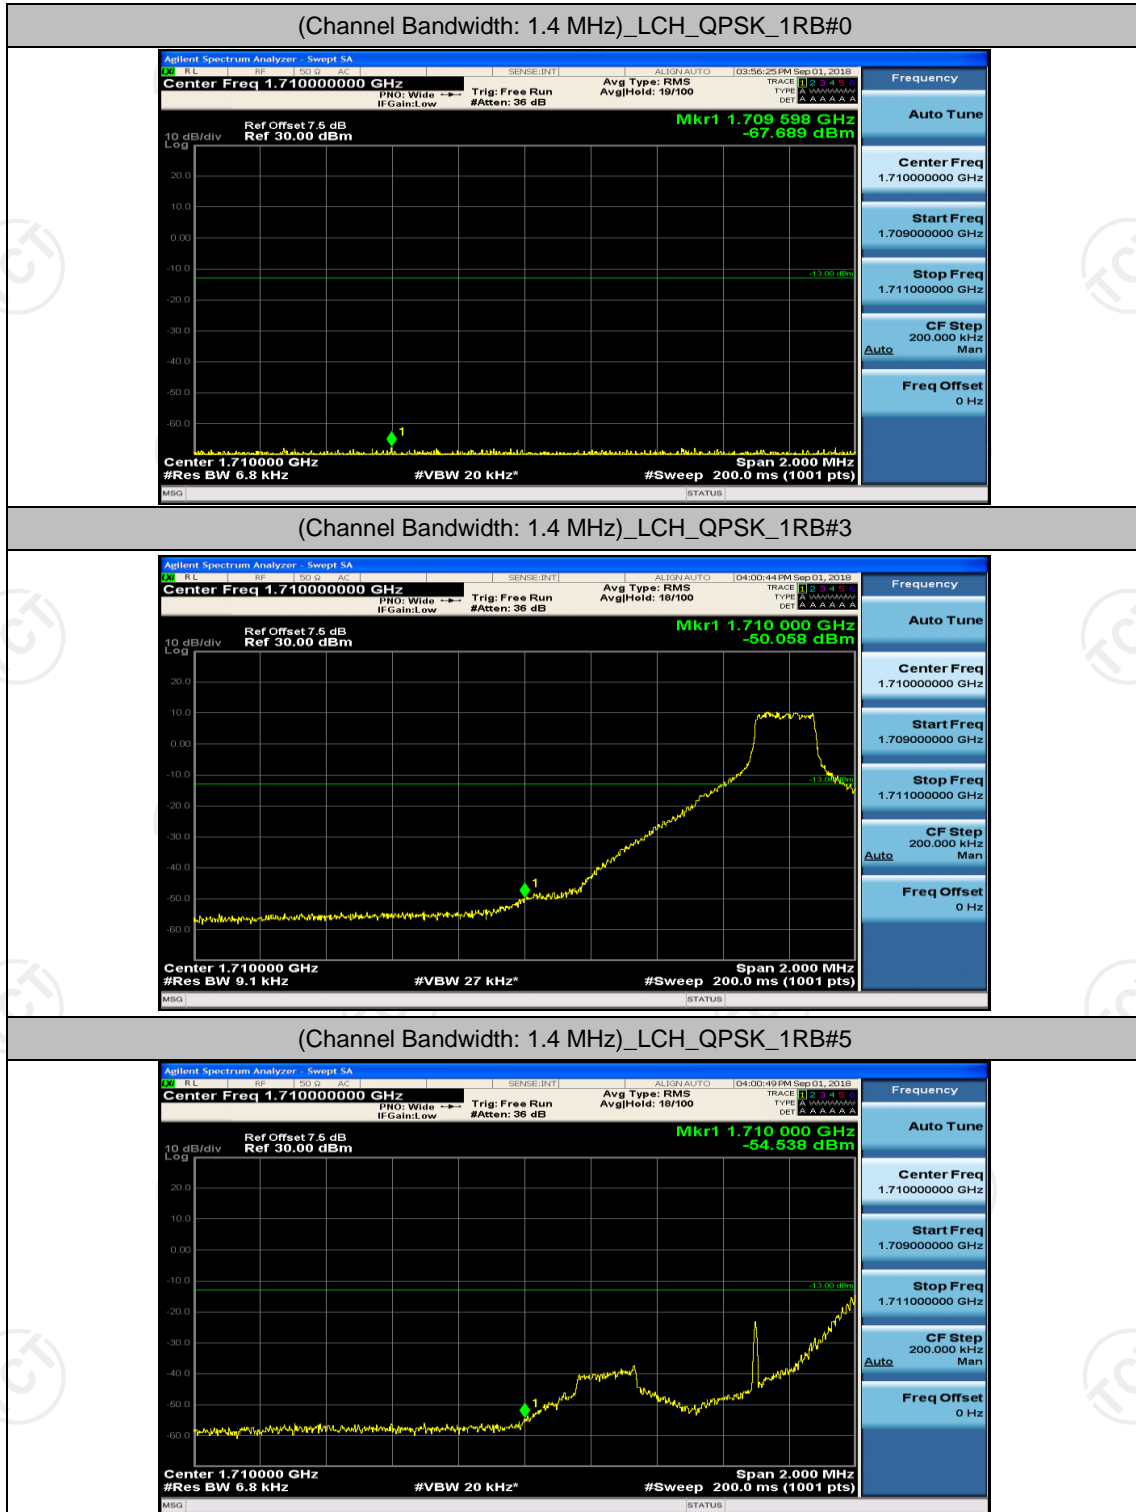

(Channel Bandwidth:20 MHz)_HCH_16QAM_50RB#50

(Channel Bandwidth:20 MHz)_HCH_16QAM_100RB#0

Appendix D: Band Edge

Test Graphs

Channel Bandwidth: 1.4 MHz

(Channel Bandwidth: 1.4 MHz)_LCH_QPSK_3RB#0

(Channel Bandwidth: 1.4 MHz)_LCH_QPSK_3RB#2