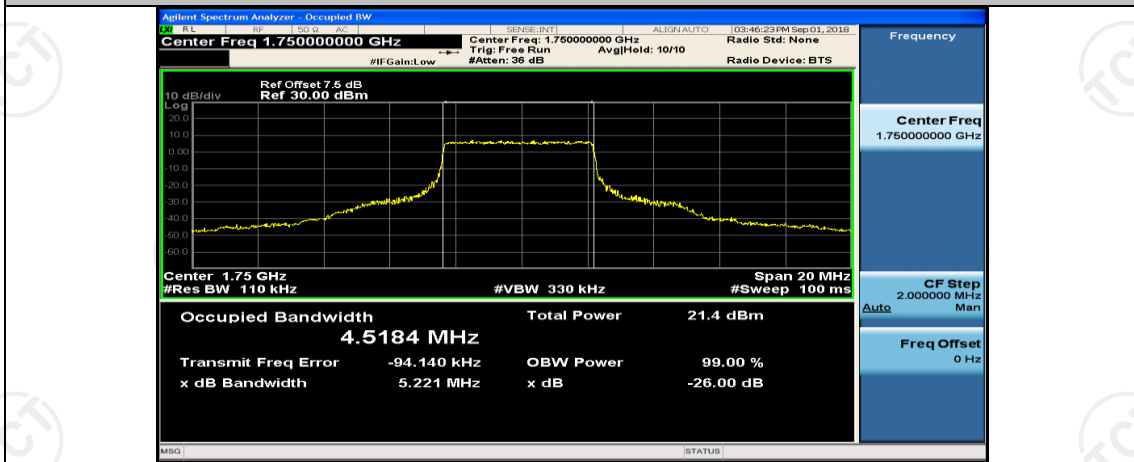

Channel Bandwidth: 10 MHz_MCH_16QAM_25RB#

Channel Bandwidth: 10 MHz_MCH_16QAM_25RB#12

Channel Bandwidth: 10 MHz_MCH_16QAM_25RB#25

Channel Bandwidth: 10 MHz_MCH_16QAM_50RB#0

Channel Bandwidth: 10 MHz_HCH_16QAM_1RB#0

Channel Bandwidth: 10 MHz_HCH_16QAM_1RB#25

Channel Bandwidth: 10 MHz_HCH_16QAM_1RB#49

Channel Bandwidth: 10 MHz_HCH_16QAM_25RB#0

Channel Bandwidth: 15 MHz

(Channel Bandwidth:15 MHz)_LCH_QPSK_37RB#0

(Channel Bandwidth:15 MHz)_LCH_QPSK_37RB#18