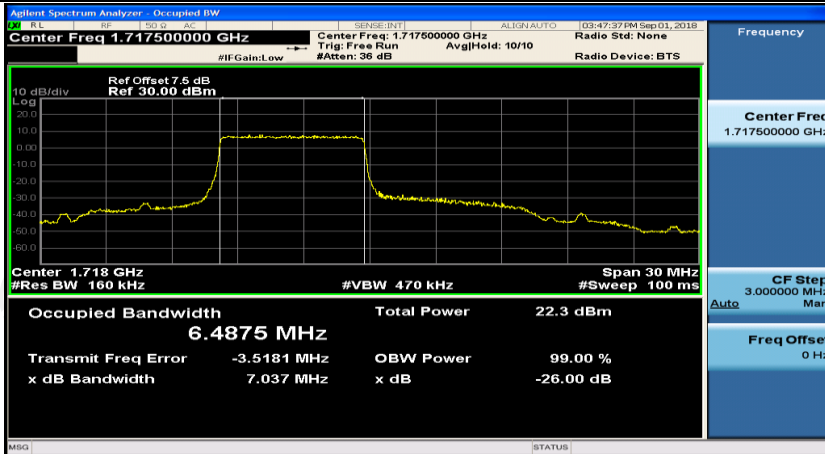

Channel Bandwidth: 10 MHz_HCH_16QAM_1RB#25

Channel Bandwidth: 10 MHz_HCH_16QAM_1RB#49

Channel Bandwidth: 10 MHz_HCH_16QAM_25RB#0

Channel Bandwidth: 15 MHz

(Channel Bandwidth:15 MHz)_LCH_QPSK_37RB#0

(Channel Bandwidth:15 MHz)_LCH_QPSK_37RB#18

(Channel Bandwidth:15 MHz)_LCH_QPSK_37RB#38

(Channel Bandwidth:15 MHz)_MCH_QPSK_1RB#74

(Channel Bandwidth:15 MHz)_MCH_QPSK_37RB#0

(Channel Bandwidth:15 MHz)_MCH_QPSK_37RB#18

(Channel Bandwidth:15 MHz)_MCH_QPSK_37RB#38