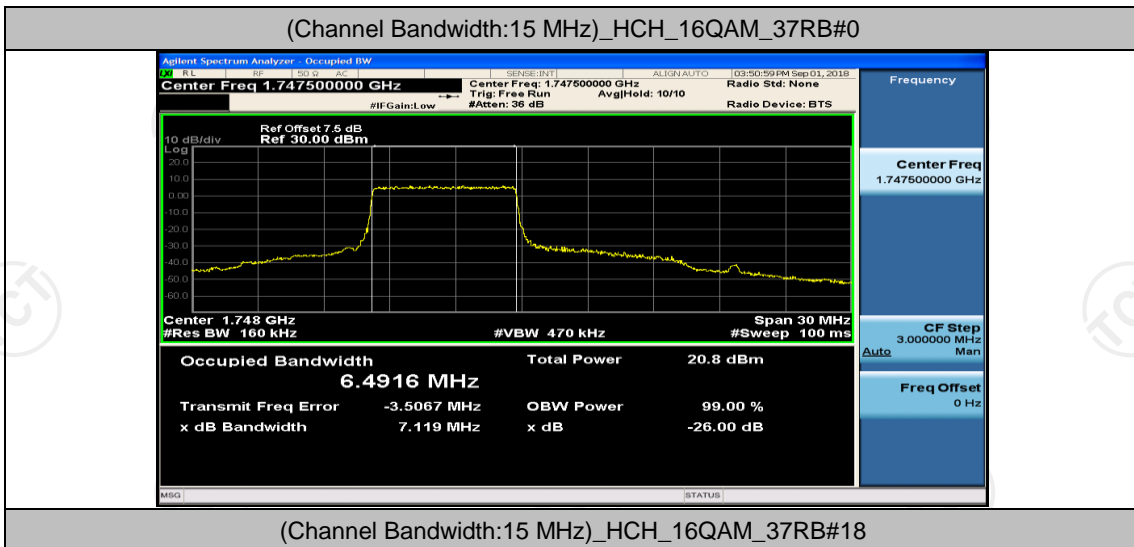

(Channel Bandwidth:15 MHz)_HCH_16QAM_37RB#18