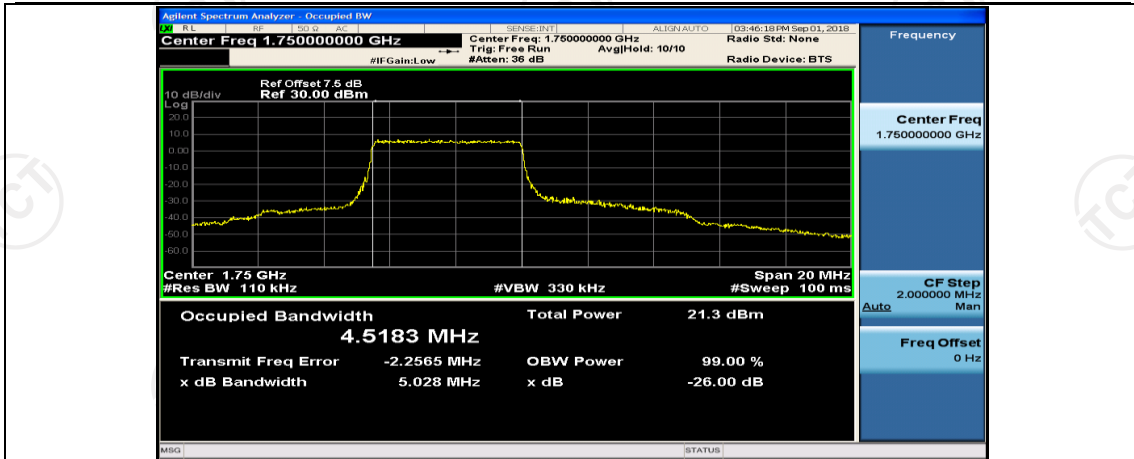

Channel Bandwidth: 10 MHz_MCH_16QAM_25RB#

Channel Bandwidth: 10 MHz_MCH_16QAM_25RB#12

Channel Bandwidth: 10 MHz_MCH_16QAM_25RB#25

Channel Bandwidth: 10 MHz_MCH_16QAM_50RB#0

Channel Bandwidth: 10 MHz_HCH_16QAM_1RB#0

Channel Bandwidth: 10 MHz_HCH_16QAM_1RB#25

Channel Bandwidth: 10 MHz_HCH_16QAM_1RB#49

Channel Bandwidth: 10 MHz_HCH_16QAM_25RB#0

Channel Bandwidth: 15 MHz

(Channel Bandwidth:15 MHz)_LCH_QPSK_37RB#0

(Channel Bandwidth:15 MHz)_LCH_QPSK_37RB#18