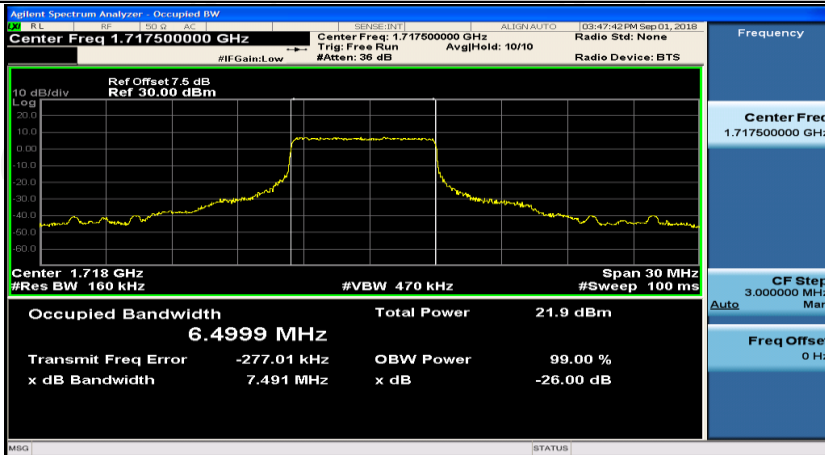

Channel Bandwidth: 10 MHz_HCH_16QAM_1RB#25

Channel Bandwidth: 10 MHz_HCH_16QAM_1RB#49

Channel Bandwidth: 10 MHz_HCH_16QAM_25RB#0

Channel Bandwidth: 15 MHz

(Channel Bandwidth:15 MHz)_LCH_QPSK_37RB#0

(Channel Bandwidth:15 MHz)_LCH_QPSK_37RB#18

(Channel Bandwidth:15 MHz)_LCH_QPSK_37RB#38

(Channel Bandwidth:15 MHz)_MCH_QPSK_1RB#74

(Channel Bandwidth:15 MHz)_MCH_QPSK_37RB#0

(Channel Bandwidth:15 MHz)_MCH_QPSK_37RB#18

(Channel Bandwidth:15 MHz)_MCH_QPSK_37RB#38