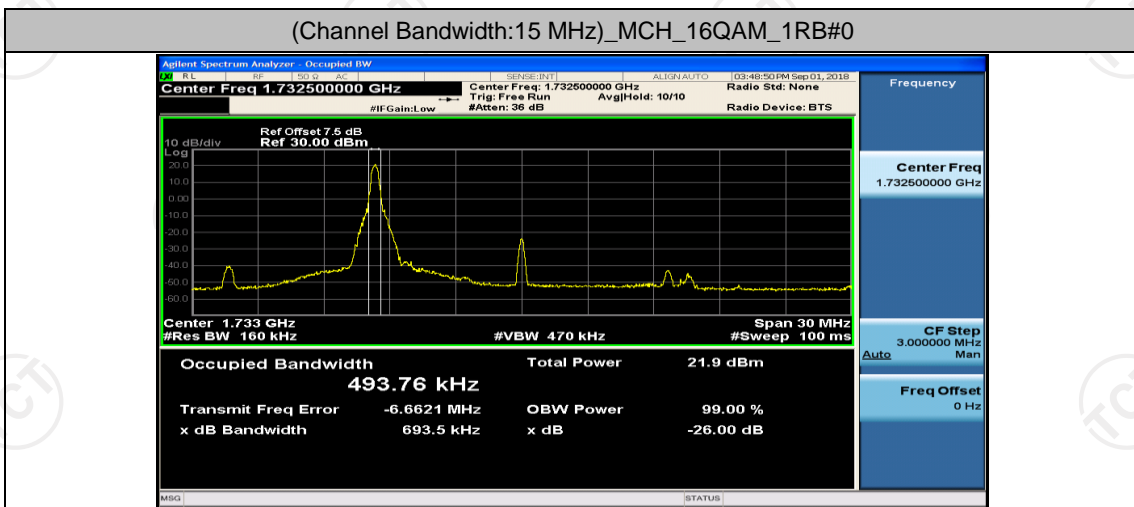

(Channel Bandwidth:15 MHz)_LCH_16QAM_1RB#74

(Channel Bandwidth:15 MHz)_LCH_16QAM_37RB#0

(Channel Bandwidth:15 MHz)_LCH_16QAM_37RB#18

(Channel Bandwidth:15 MHz)_LCH_16QAM_37RB#38

(Channel Bandwidth:15 MHz)_LCH_16QAM_75RB#0