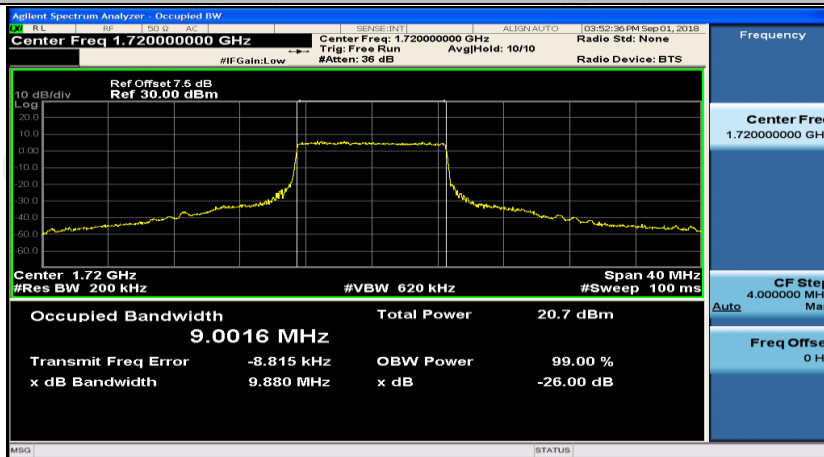

(Channel Bandwidth:20 MHz)_LCH_16QAM_50RB#25