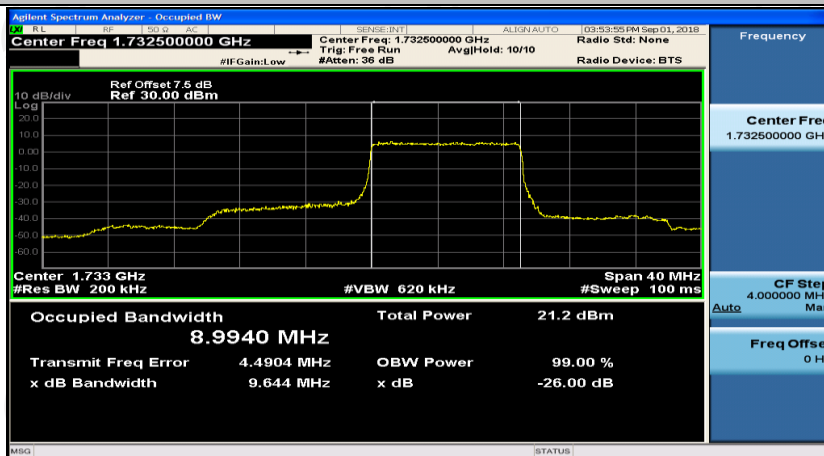

(Channel Bandwidth:20 MHz)_MCH_QPSK_50RB#50

(Channel Bandwidth:20 MHz)_MCH_QPSK_100RB#0