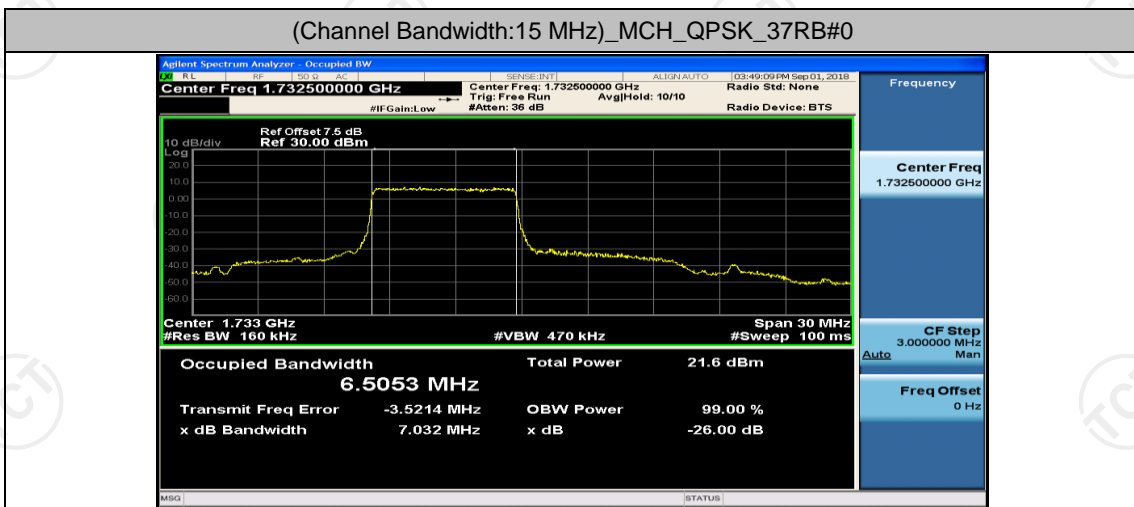

(Channel Bandwidth:15 MHz)_LCH_QPSK_37RB#38

(Channel Bandwidth:15 MHz)_MCH_QPSK_1RB#74

(Channel Bandwidth:15 MHz)_MCH_QPSK_37RB#0

(Channel Bandwidth:15 MHz)_MCH_QPSK_37RB#18

(Channel Bandwidth:15 MHz)_MCH_QPSK_37RB#38