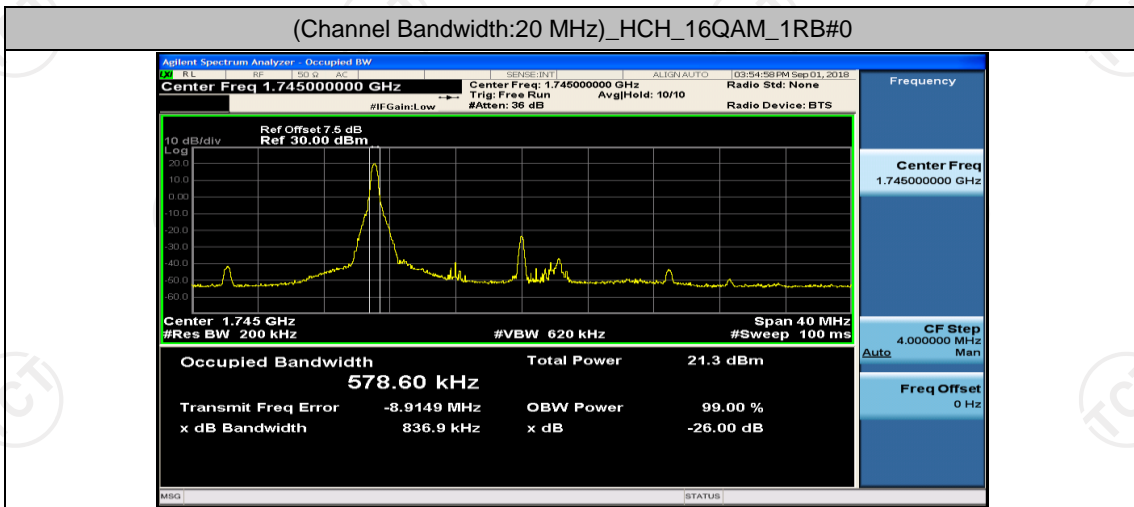

(Channel Bandwidth:20 MHz)_HCH_16QAM_1RB#0