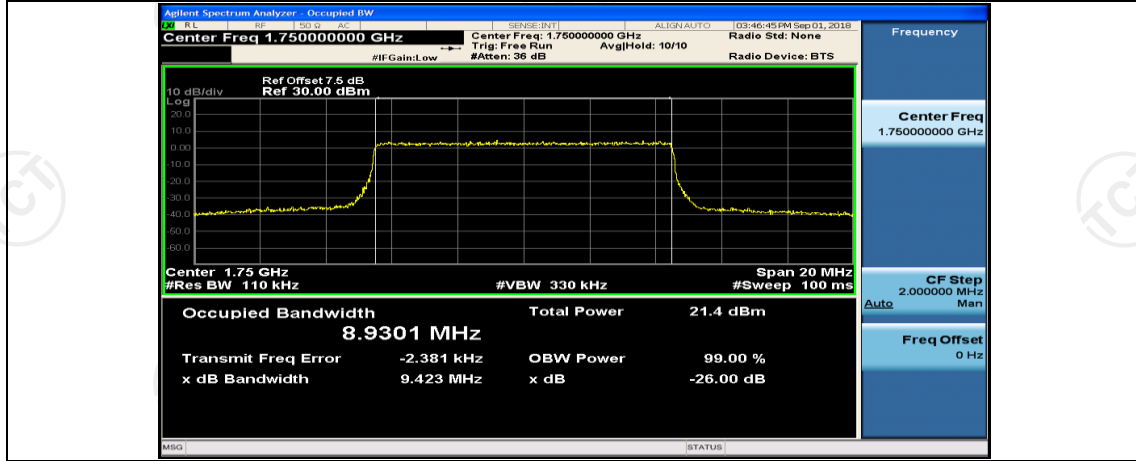

Channel Bandwidth: 10 MHz_HCH_16QAM_1RB#25

Channel Bandwidth: 10 MHz_HCH_16QAM_1RB#49

Channel Bandwidth: 10 MHz_HCH_16QAM_25RB#0

Channel Bandwidth: 15 MHz

(Channel Bandwidth:15 MHz)_LCH_QPSK_37RB#0

(Channel Bandwidth:15 MHz)_LCH_QPSK_37RB#18