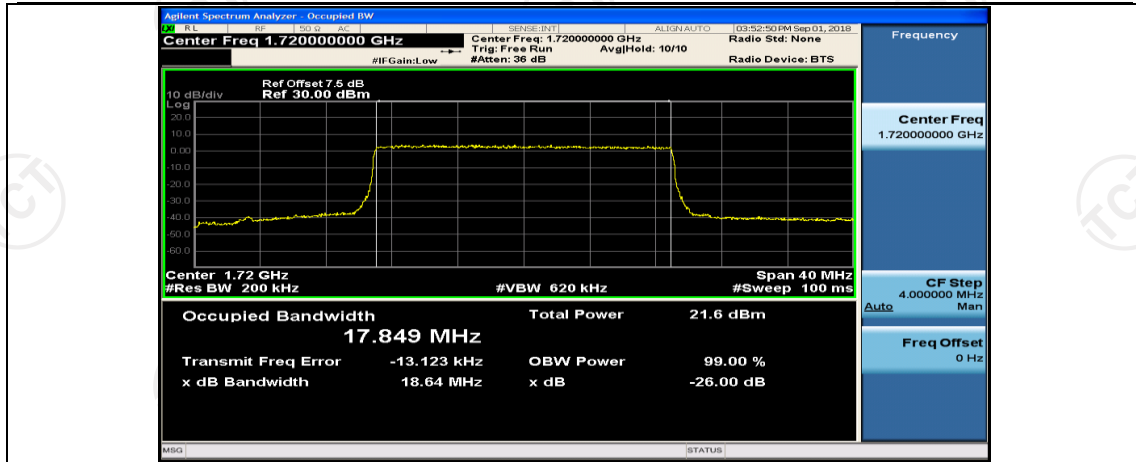

(Channel Bandwidth:15 MHz)_HCH_16QAM_75RB#0

Channel Bandwidth: 20 MHz

(Channel Bandwidth:20 MHz)_LCH_QPSK_50RB#0

(Channel Bandwidth:20 MHz)_LCH_QPSK_50RB#25

(Channel Bandwidth:20 MHz)_LCH_QPSK_50RB#50

(Channel Bandwidth:20 MHz)_LCH_QPSK_100RB#0