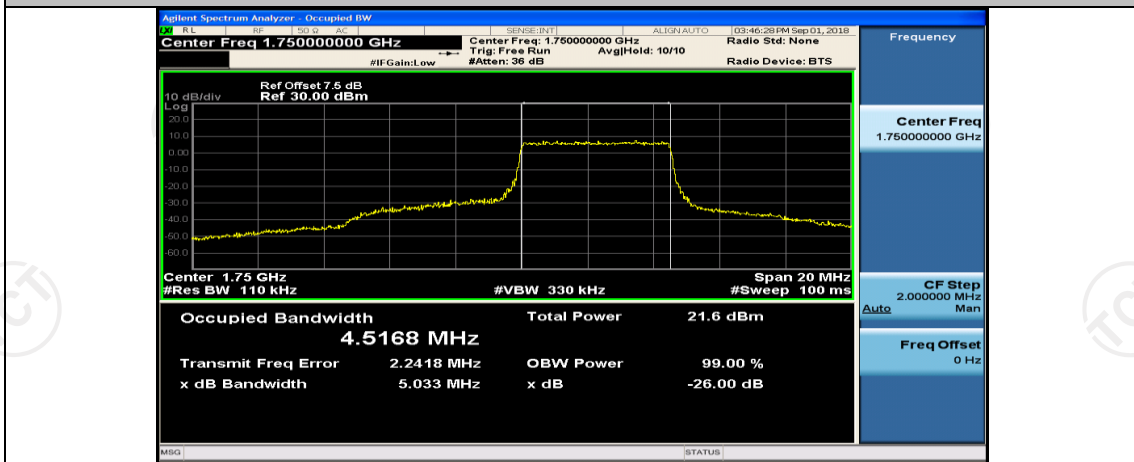

Channel Bandwidth: 10 MHz_MCH_16QAM_25RB#

Channel Bandwidth: 10 MHz_MCH_16QAM_25RB#12

Channel Bandwidth: 10 MHz_MCH_16QAM_25RB#25

Channel Bandwidth: 10 MHz_MCH_16QAM_50RB#0

Channel Bandwidth: 10 MHz_HCH_16QAM_1RB#0

Channel Bandwidth: 10 MHz_HCH_16QAM_1RB#25

Channel Bandwidth: 10 MHz_HCH_16QAM_1RB#49

Channel Bandwidth: 10 MHz_HCH_16QAM_25RB#0

Channel Bandwidth: 15 MHz

(Channel Bandwidth:15 MHz)_LCH_QPSK_37RB#0

(Channel Bandwidth:15 MHz)_LCH_QPSK_37RB#18