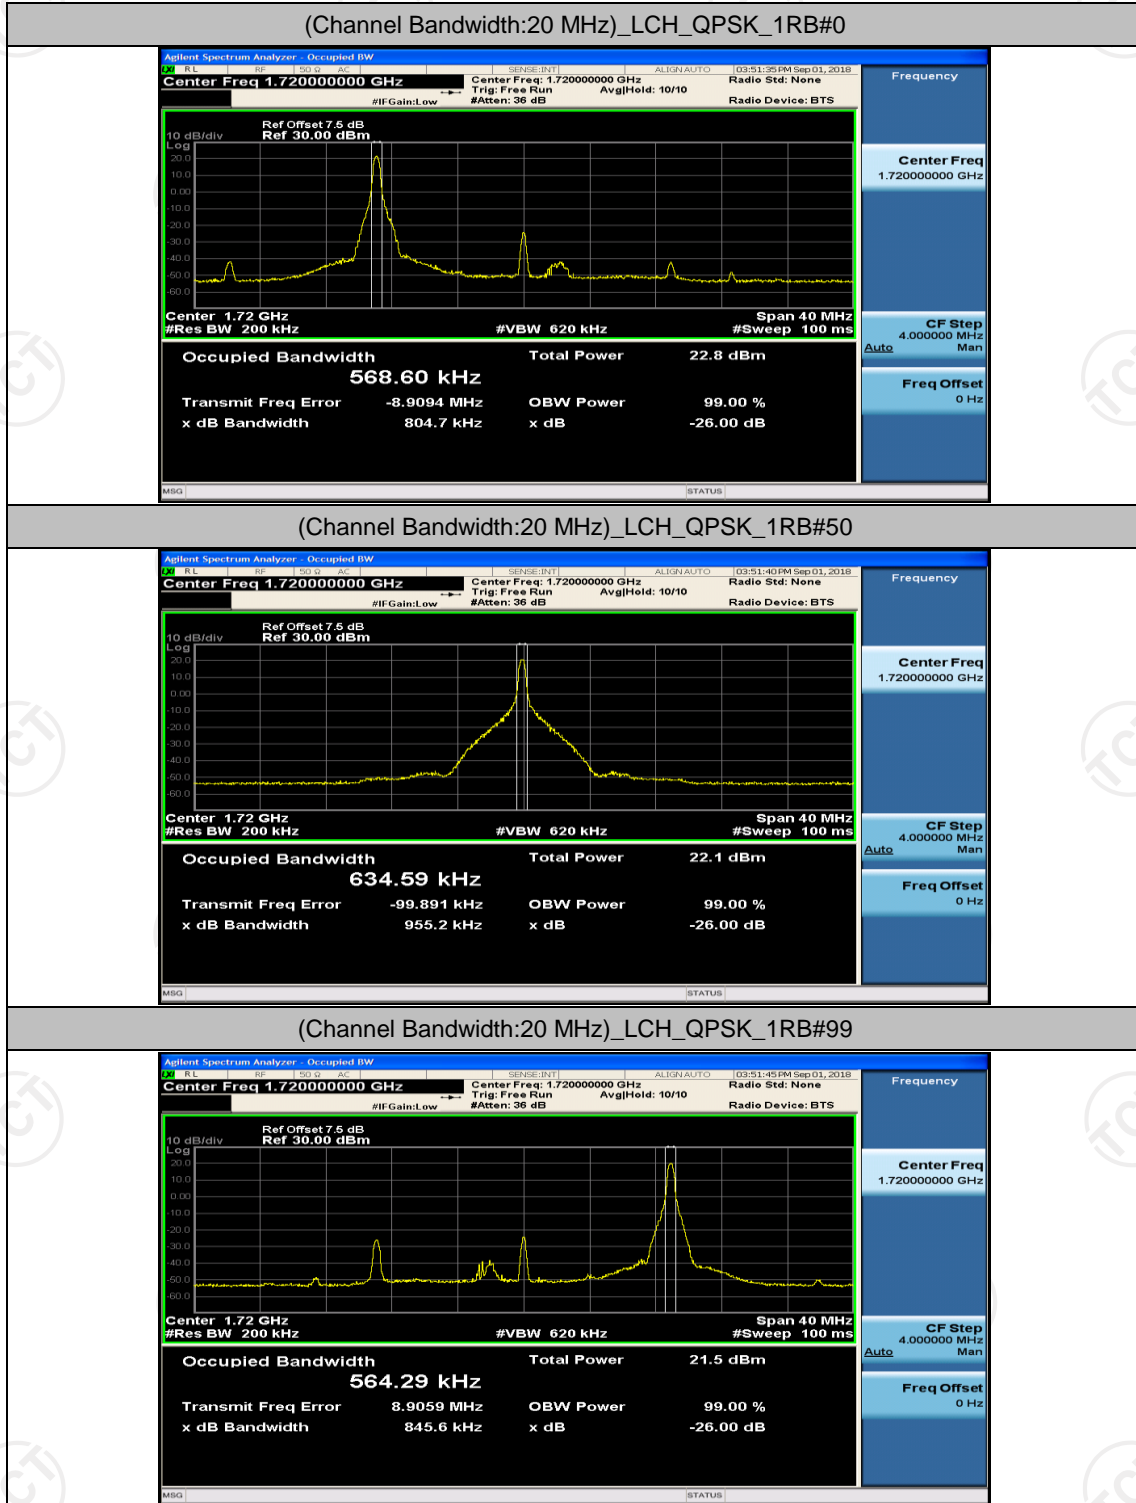

(Channel Bandwidth:15 MHz)_HCH_16QAM_1RB#37

(Channel Bandwidth:15 MHz)_HCH_16QAM_1RB#74

(Channel Bandwidth:15 MHz)_HCH_16QAM_37RB#0

(Channel Bandwidth:15 MHz)_HCH_16QAM_37RB#18

(Channel Bandwidth:15 MHz)_HCH_16QAM_37RB#38

(Channel Bandwidth:15 MHz)_HCH_16QAM_75RB#0

Channel Bandwidth: 20 MHz

(Channel Bandwidth:20 MHz)_LCH_QPSK_50RB#0

(Channel Bandwidth:20 MHz)_LCH_QPSK_50RB#25

(Channel Bandwidth:20 MHz)_LCH_QPSK_50RB#50

(Channel Bandwidth:20 MHz)_LCH_QPSK_100RB#0