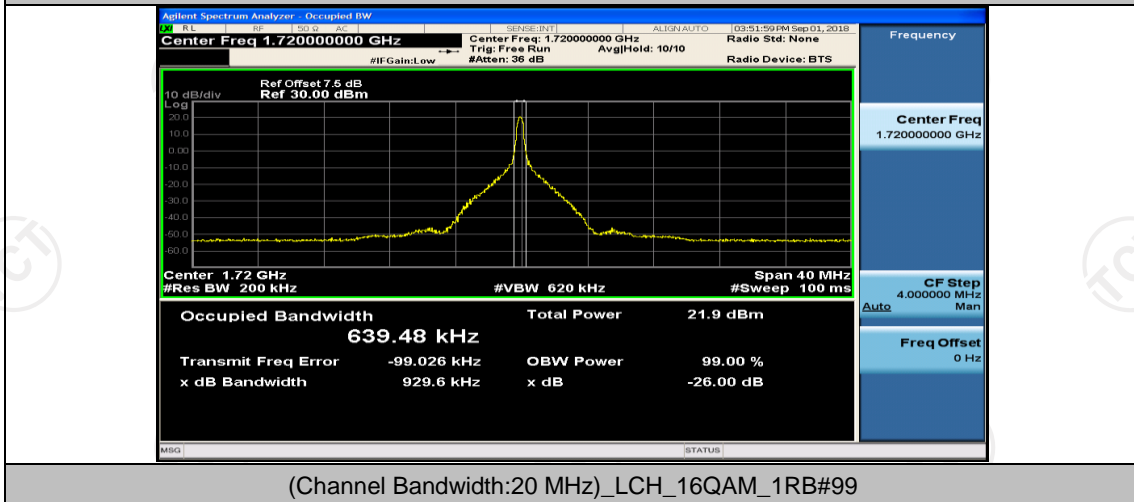

(Channel Bandwidth:20 MHz)_LCH_16QAM_1RB#50

(Channel Bandwidth:20 MHz)_LCH_16QAM_1RB#99