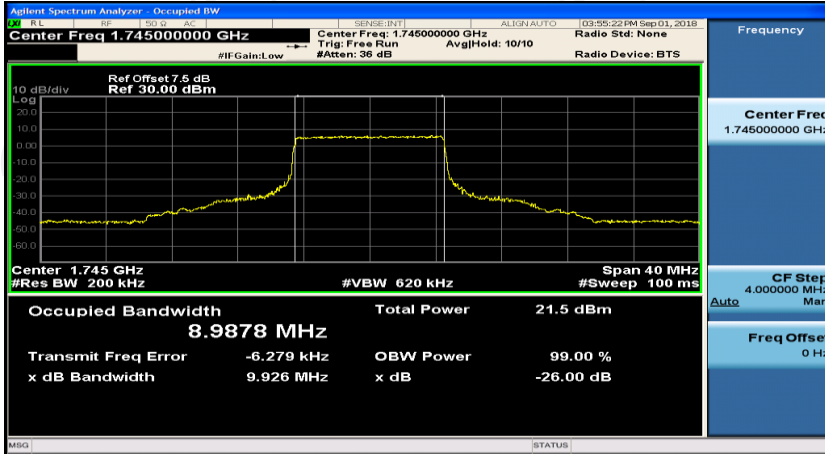

(Channel Bandwidth:20 MHz)_MCH_QPSK_50RB#50

(Channel Bandwidth:20 MHz)_MCH_QPSK_100RB#0

(Channel Bandwidth:20 MHz)_HCH_QPSK_50RB#0

(Channel Bandwidth:20 MHz)_HCH_QPSK_50RB#25

(Channel Bandwidth:20 MHz)_HCH_QPSK_50RB#50