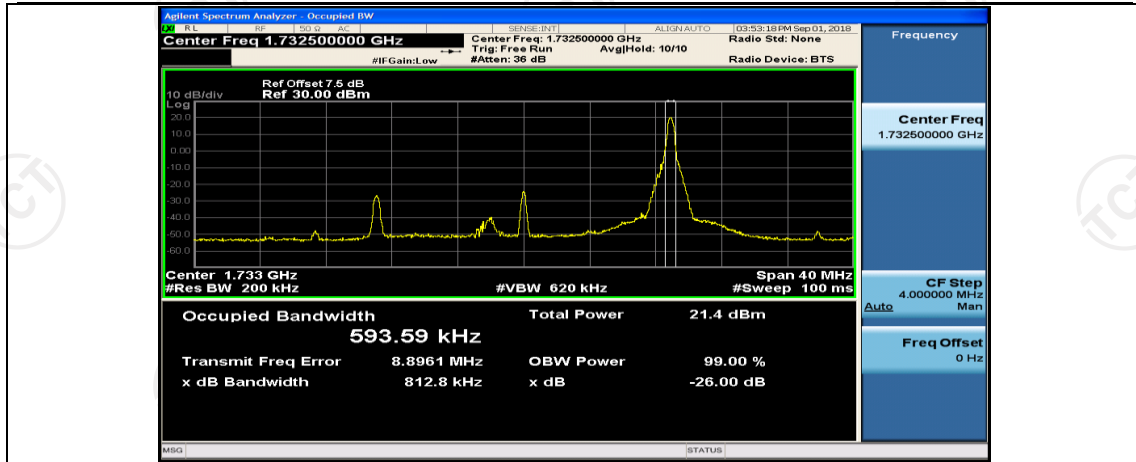

(Channel Bandwidth:20 MHz)_MCH_QPSK_1RB#50

(Channel Bandwidth:20 MHz)_MCH_QPSK_1RB#99