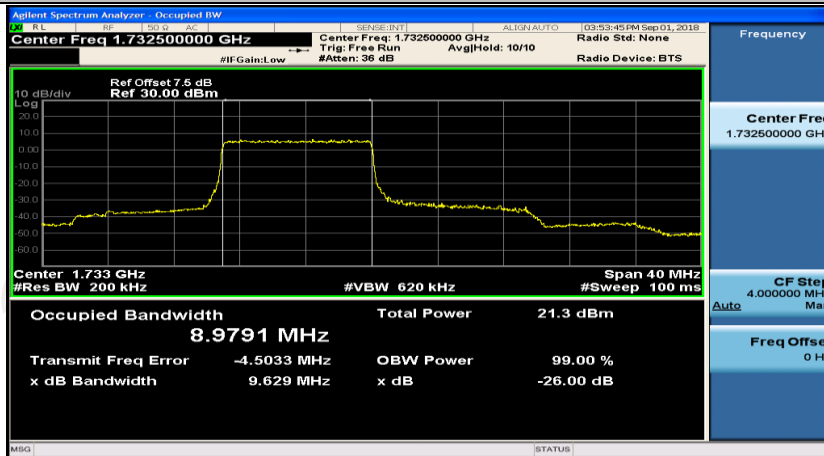

(Channel Bandwidth:20 MHz)_MCH_QPSK_1RB#0

(Channel Bandwidth:20 MHz)_MCH_QPSK_1RB#50

(Channel Bandwidth:20 MHz)_MCH_QPSK_1RB#99

(Channel Bandwidth:20 MHz)_MCH_QPSK_50RB#0

(Channel Bandwidth:20 MHz)_MCH_QPSK_50RB#25