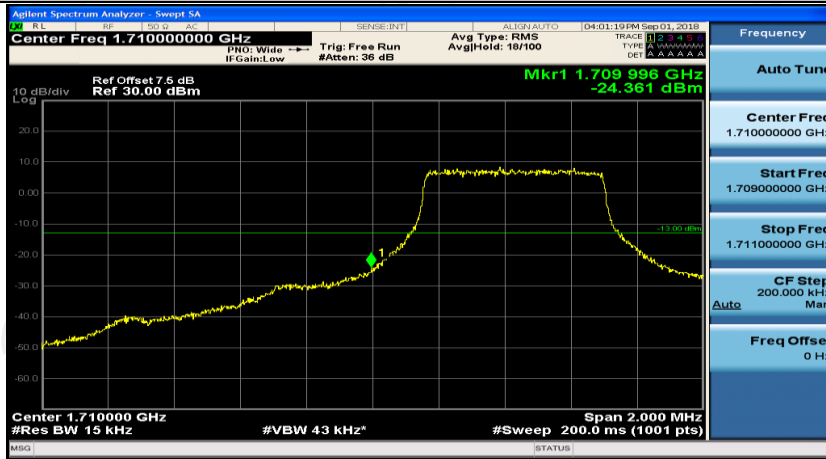

(Channel Bandwidth:20 MHz)_HCH_16QAM_50RB#50

(Channel Bandwidth:20 MHz)_HCH_16QAM_100RB#0

Appendix D: Band Edge

Test Graphs

Channel Bandwidth: 1.4 MHz

(Channel Bandwidth: 1.4 MHz)_LCH_QPSK_3RB#0

(Channel Bandwidth: 1.4 MHz)_LCH_QPSK_3RB#2