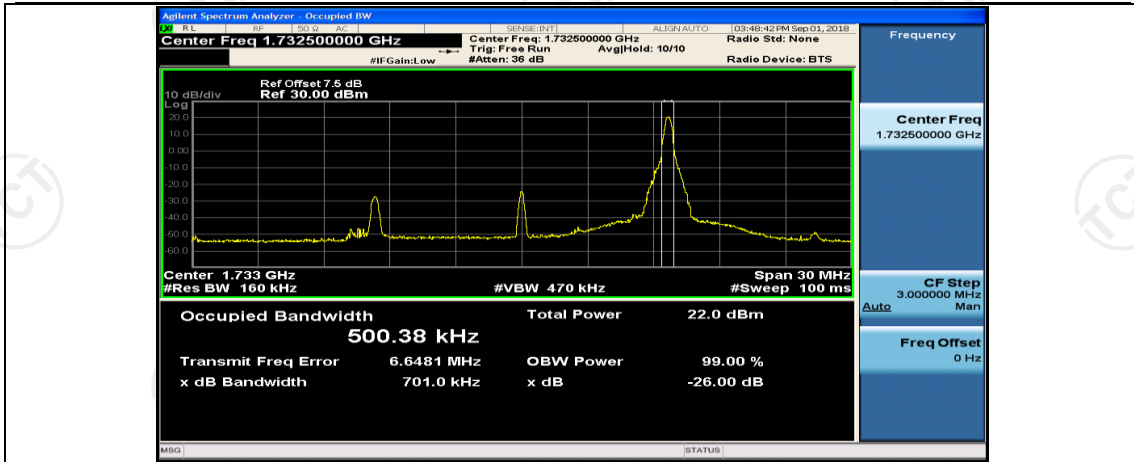

Channel Bandwidth: 10 MHz_HCH_16QAM_1RB#25

Channel Bandwidth: 10 MHz_HCH_16QAM_1RB#49

Channel Bandwidth: 10 MHz_HCH_16QAM_25RB#0

Channel Bandwidth: 15 MHz

(Channel Bandwidth:15 MHz)_LCH_QPSK_37RB#0

(Channel Bandwidth:15 MHz)_LCH_QPSK_37RB#18

(Channel Bandwidth:15 MHz)_LCH_QPSK_37RB#38

(Channel Bandwidth:15 MHz)_MCH_QPSK_1RB#74

(Channel Bandwidth:15 MHz)_MCH_QPSK_37RB#0

(Channel Bandwidth:15 MHz)_MCH_QPSK_37RB#18

(Channel Bandwidth:15 MHz)_MCH_QPSK_37RB#38