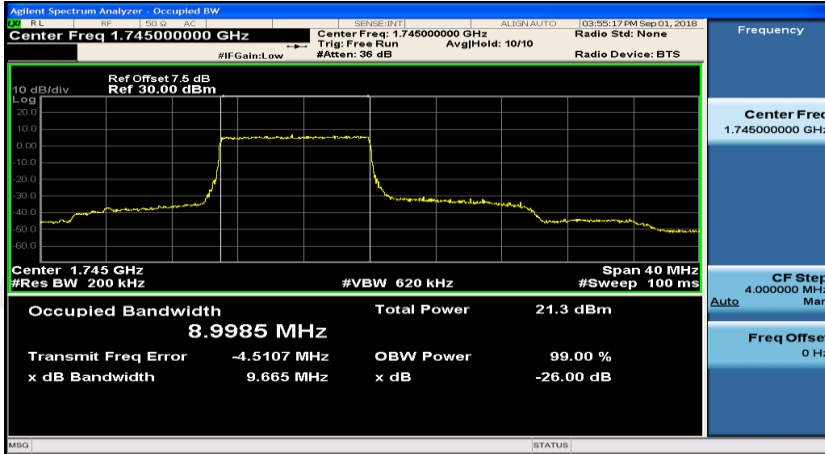

(Channel Bandwidth:20 MHz)_HCH_QPSK_50RB#0