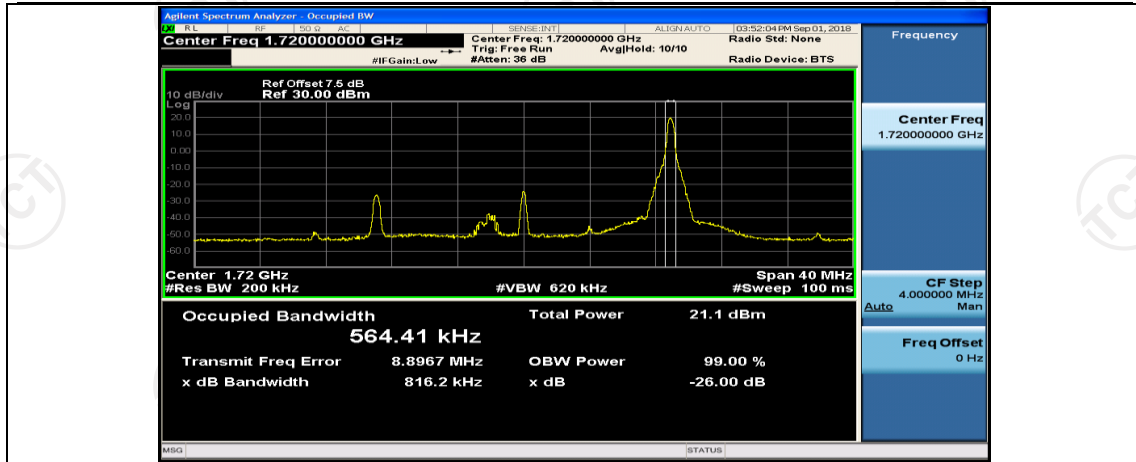

(Channel Bandwidth:20 MHz)_HCH_QPSK_100RB#0

(Channel Bandwidth:20 MHz)_LCH_16QAM_1RB#0

(Channel Bandwidth:20 MHz)_LCH_16QAM_1RB#50

(Channel Bandwidth:20 MHz)_LCH_16QAM_1RB#99

(Channel Bandwidth:20 MHz)_LCH_16QAM_50RB#0