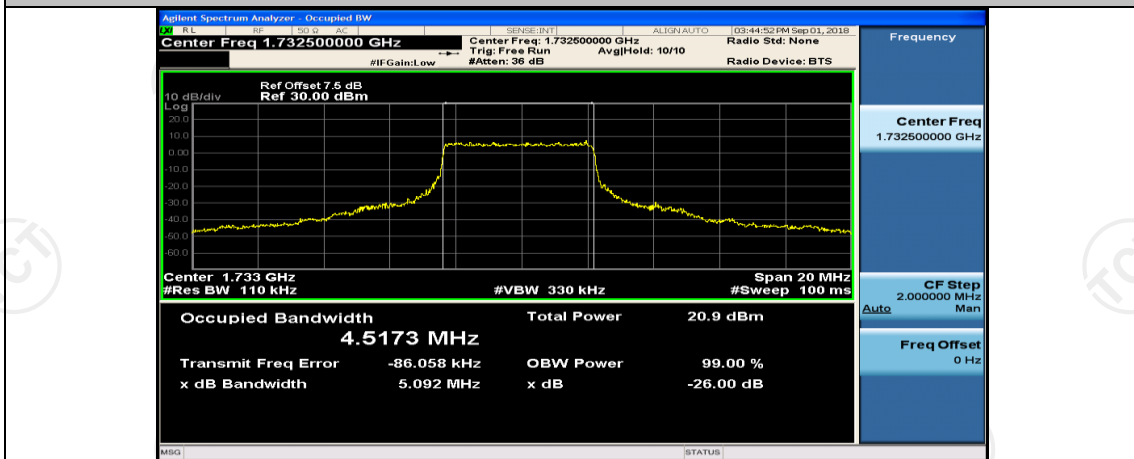

Channel Bandwidth: 10 MHz_MCH_16QAM_25RB#

Channel Bandwidth: 10 MHz_MCH_16QAM_25RB#12

Channel Bandwidth: 10 MHz_MCH_16QAM_25RB#25

Channel Bandwidth: 10 MHz_MCH_16QAM_50RB#0

Channel Bandwidth: 10 MHz_HCH_16QAM_1RB#0

Channel Bandwidth: 10 MHz_HCH_16QAM_1RB#25

Channel Bandwidth: 10 MHz_HCH_16QAM_1RB#49

Channel Bandwidth: 10 MHz_HCH_16QAM_25RB#0

Channel Bandwidth: 15 MHz

(Channel Bandwidth:15 MHz)_LCH_QPSK_37RB#0

(Channel Bandwidth:15 MHz)_LCH_QPSK_37RB#18