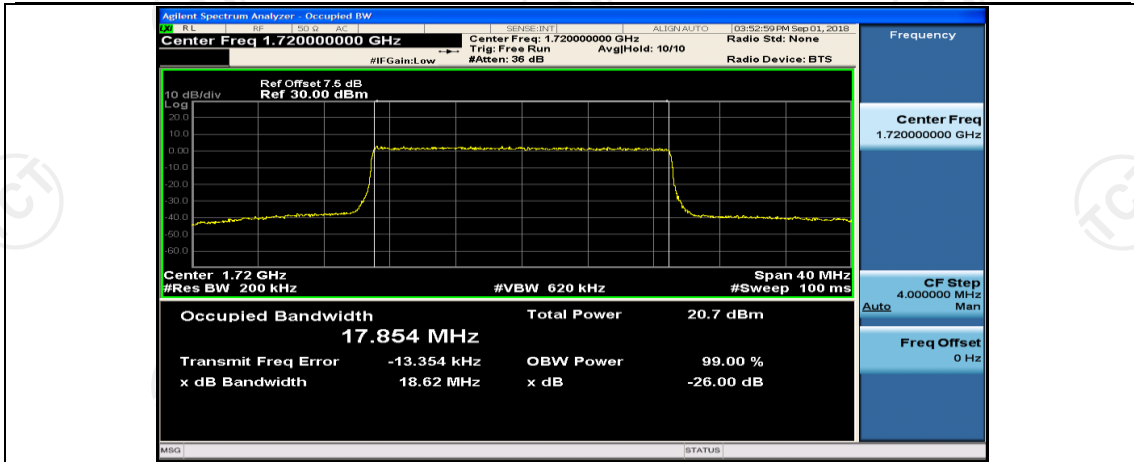

(Channel Bandwidth:20 MHz)_LCH_16QAM_100RB#0

(Channel Bandwidth:20 MHz)_MCH_16QAM_1RB#0