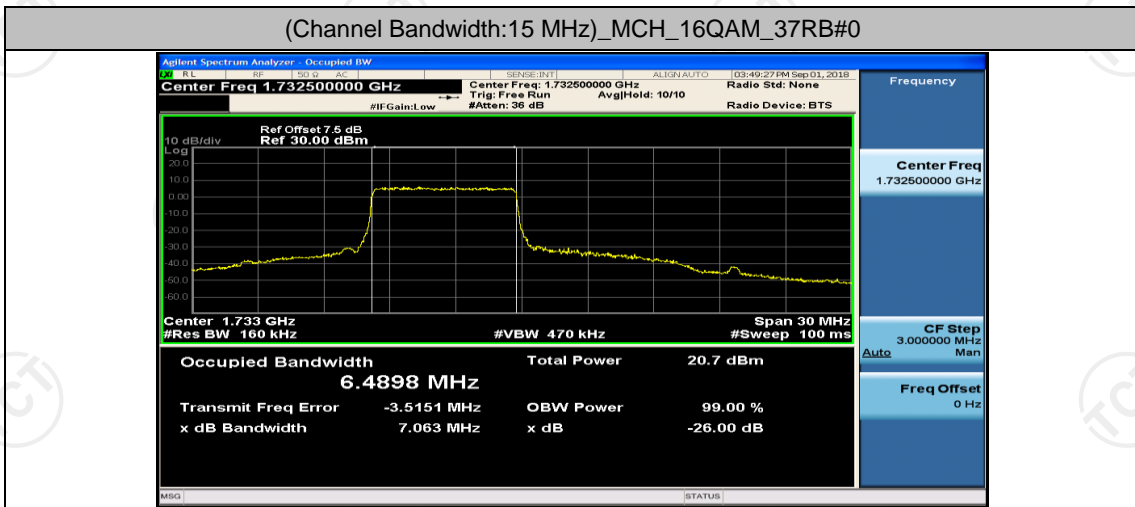

(Channel Bandwidth:15 MHz)_MCH_16QAM_37RB#0