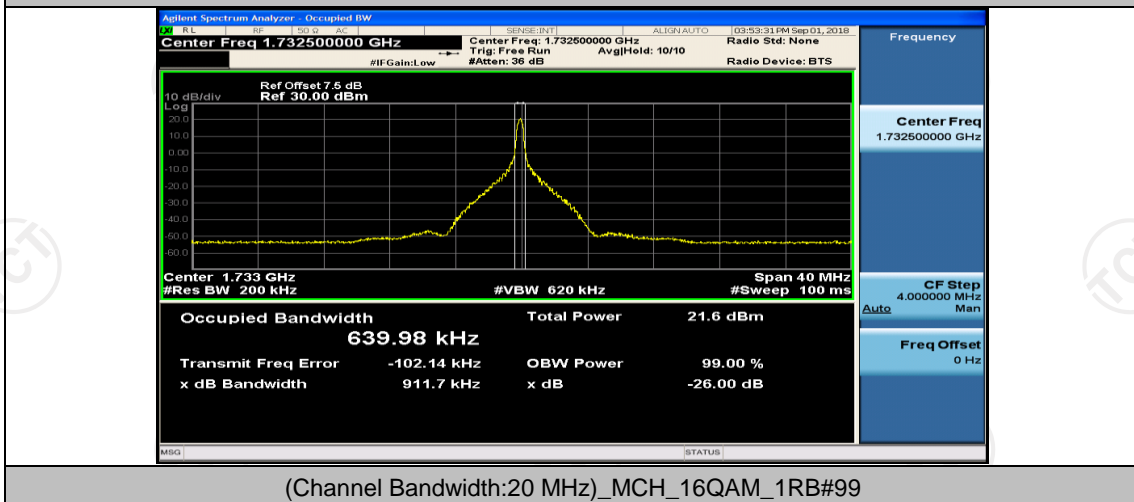

(Channel Bandwidth:20 MHz)_LCH_16QAM_50RB#25

(Channel Bandwidth:20 MHz)_LCH_16QAM_50RB#50

(Channel Bandwidth:20 MHz)_LCH_16QAM_100RB#0

(Channel Bandwidth:20 MHz)_MCH_16QAM_1RB#0

(Channel Bandwidth:20 MHz)_MCH_16QAM_1RB#50