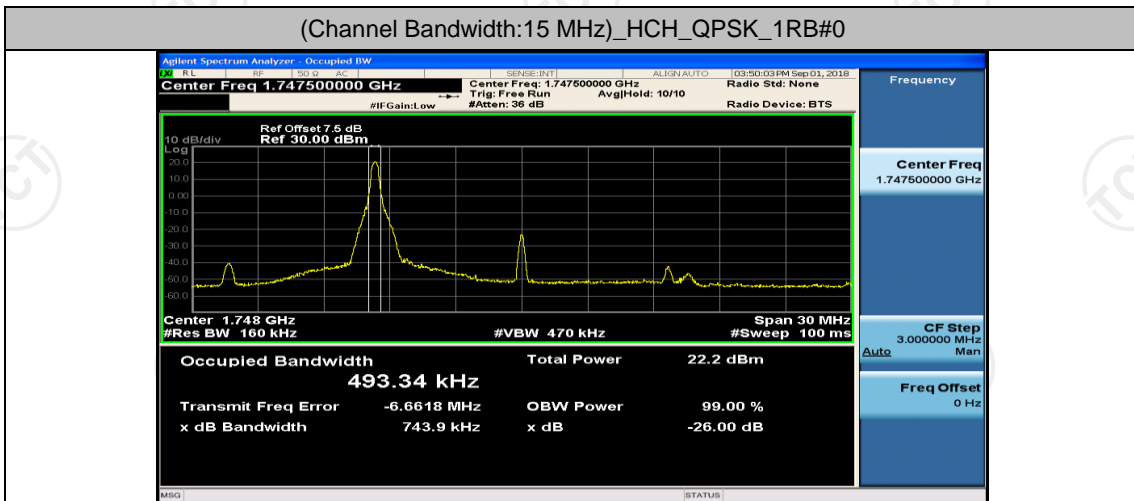

(Channel Bandwidth: 15 MHz)_HCH_QPSK_1RB#0