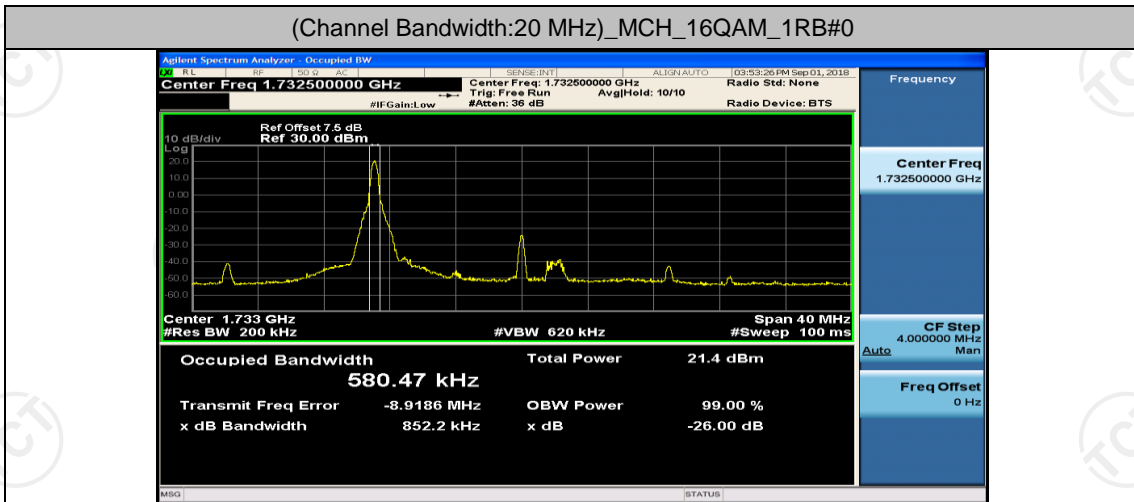

(Channel Bandwidth:20 MHz)_LCH_16QAM_50RB#25

(Channel Bandwidth:20 MHz)_LCH_16QAM_50RB#50

(Channel Bandwidth:20 MHz)_LCH_16QAM_100RB#0

(Channel Bandwidth:20 MHz)_MCH_16QAM_1RB#0

(Channel Bandwidth:20 MHz)_MCH_16QAM_1RB#50