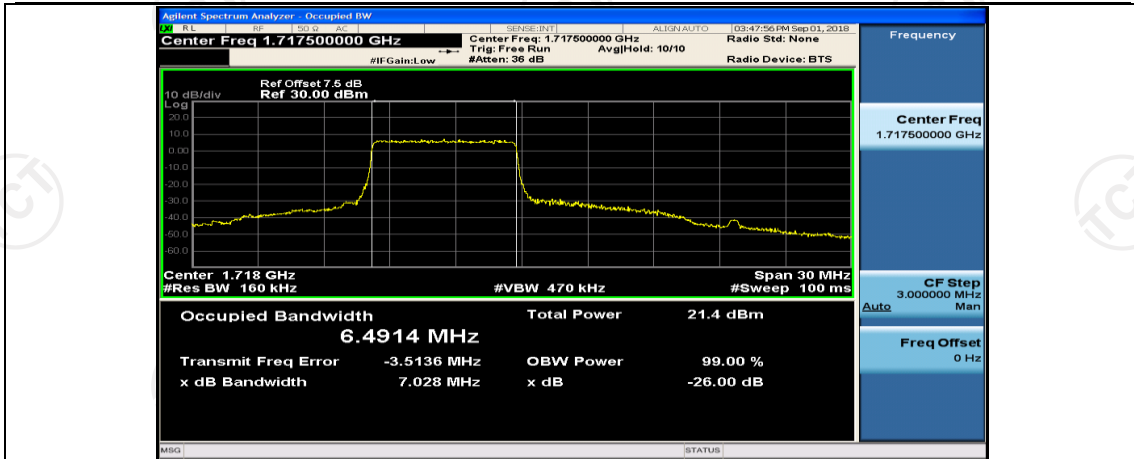

(Channel Bandwidth:15 MHz)_HCH_QPSK_37RB#18

(Channel Bandwidth:15 MHz)_HCH_QPSK_37RB#38

(Channel Bandwidth:15 MHz)_HCH_QPSK_75RB#0

(Channel Bandwidth:15 MHz)_LCH_16QAM_1RB#0

(Channel Bandwidth:15 MHz)_LCH_16QAM_1RB#37

(Channel Bandwidth:15 MHz)_LCH_16QAM_1RB#74

(Channel Bandwidth:15 MHz)_LCH_16QAM_37RB#0

(Channel Bandwidth:15 MHz)_LCH_16QAM_37RB#18

(Channel Bandwidth:15 MHz)_LCH_16QAM_37RB#38

(Channel Bandwidth:15 MHz)_LCH_16QAM_75RB#0