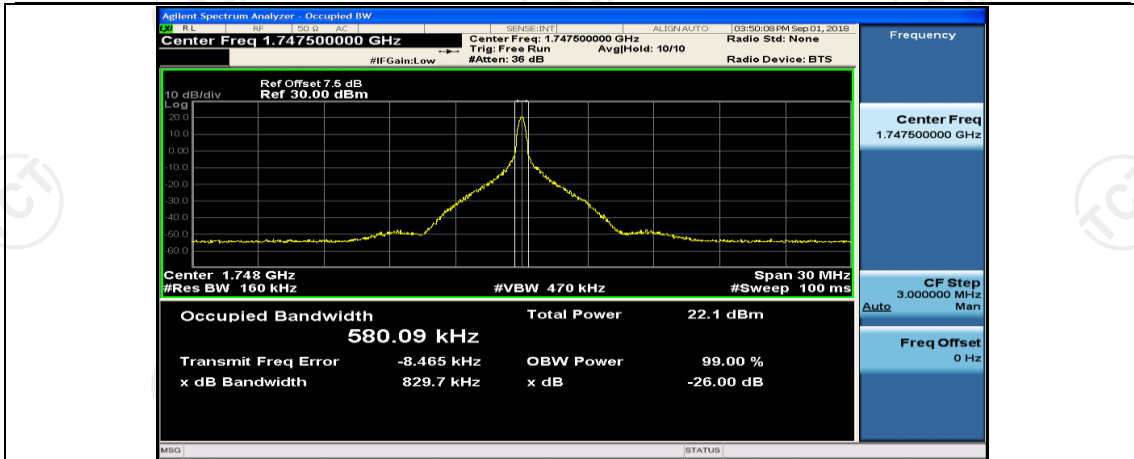

(Channel Bandwidth: 15 MHz)_HCH_QPSK_1RB#37