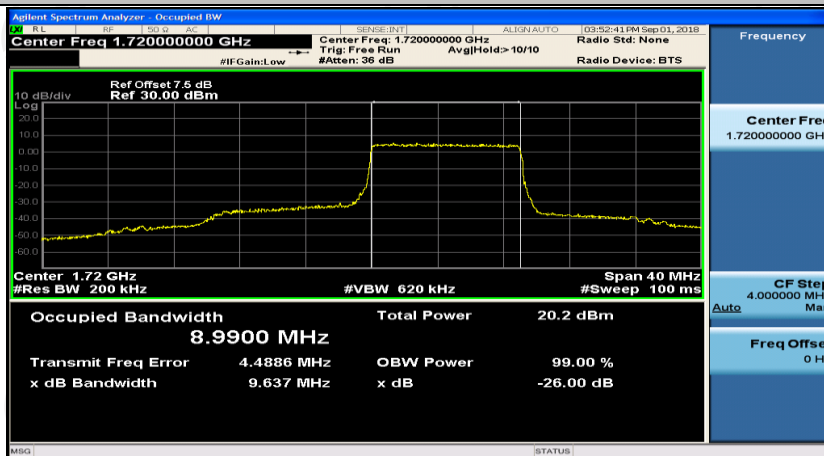

(Channel Bandwidth:20 MHz)_LCH_16QAM_50RB#50