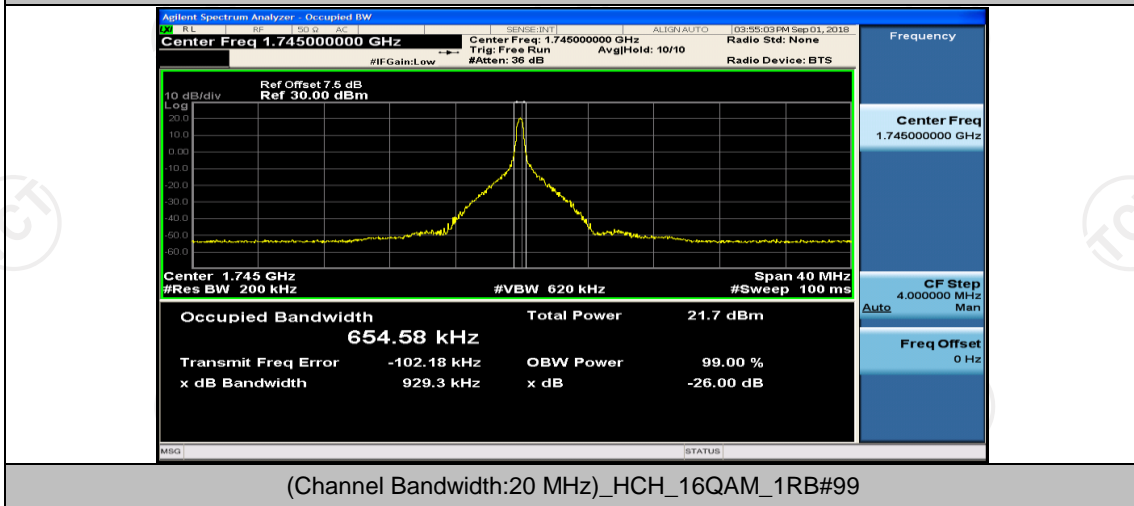

(Channel Bandwidth:20 MHz)_HCH_16QAM_1RB#50

(Channel Bandwidth:20 MHz)_HCH_16QAM_1RB#99