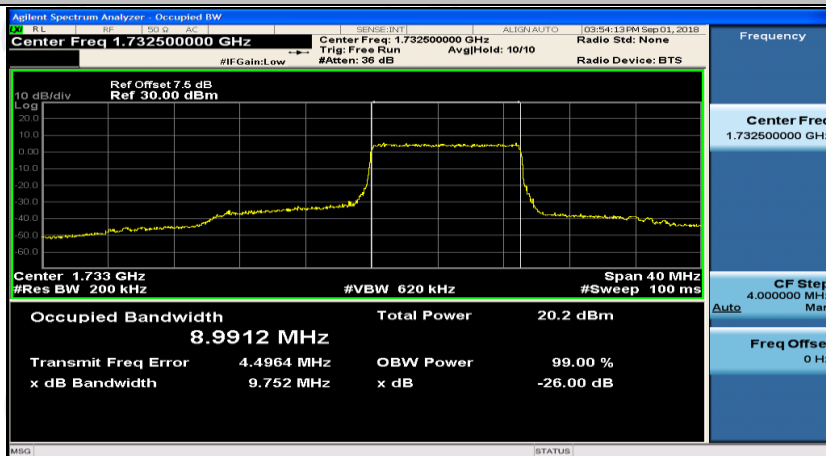

(Channel Bandwidth:20 MHz)_MCH_16QAM_1RB#99

(Channel Bandwidth:20 MHz)_MCH_16QAM_50RB#0

(Channel Bandwidth:20 MHz)_MCH_16QAM_50RB#25

(Channel Bandwidth:20 MHz)_MCH_16QAM_50RB#50

(Channel Bandwidth:20 MHz)_MCH_16QAM_100RB#0