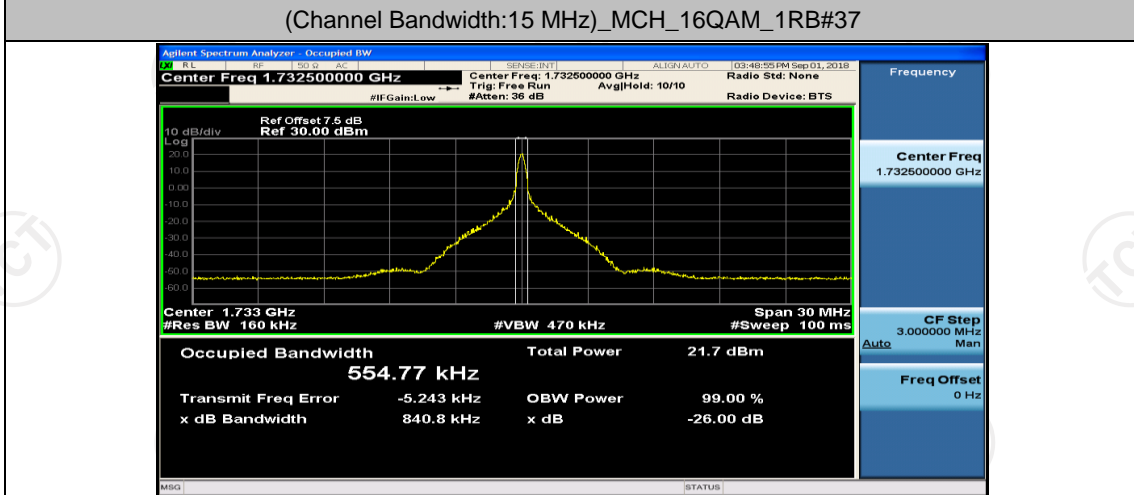

(Channel Bandwidth:15 MHz)_LCH_16QAM_1RB#74

(Channel Bandwidth:15 MHz)_LCH_16QAM_37RB#0

(Channel Bandwidth:15 MHz)_LCH_16QAM_37RB#18

(Channel Bandwidth:15 MHz)_LCH_16QAM_37RB#38

(Channel Bandwidth:15 MHz)_LCH_16QAM_75RB#0