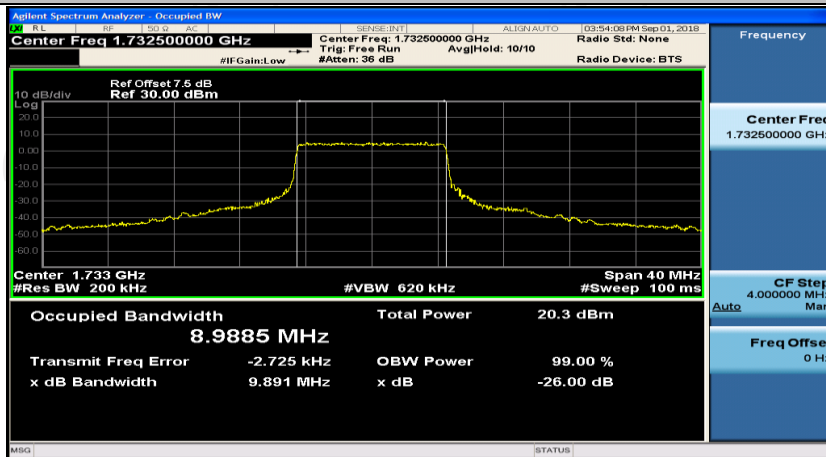

(Channel Bandwidth:20 MHz)_MCH_16QAM_50RB#25