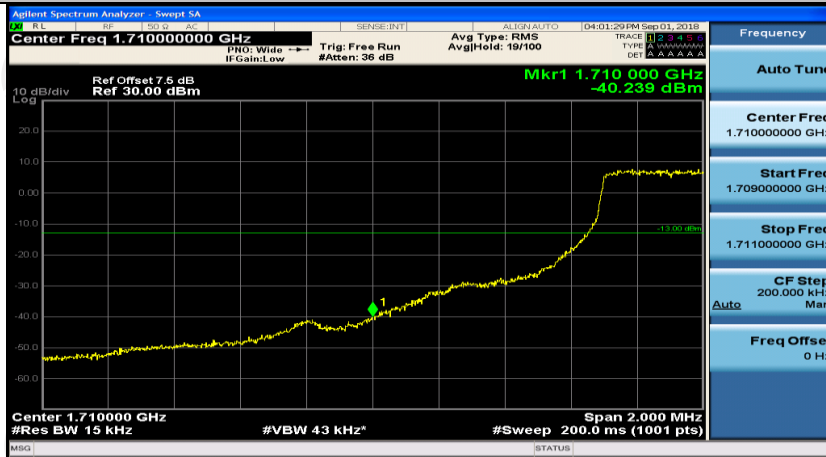

(Channel Bandwidth: 1.4 MHz)_LCH_QPSK_6RB#0