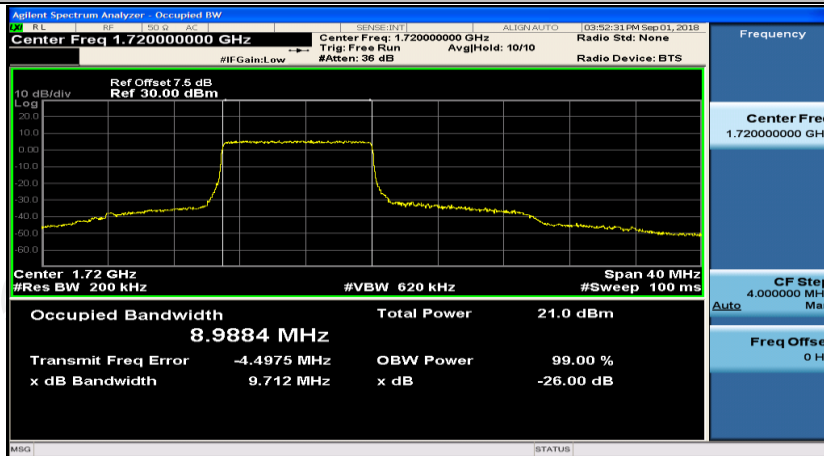

(Channel Bandwidth:20 MHz)_HCH_QPSK_100RB#0

(Channel Bandwidth:20 MHz)_LCH_16QAM_1RB#0

(Channel Bandwidth:20 MHz)_LCH_16QAM_1RB#50

(Channel Bandwidth:20 MHz)_LCH_16QAM_1RB#99

(Channel Bandwidth:20 MHz)_LCH_16QAM_50RB#0