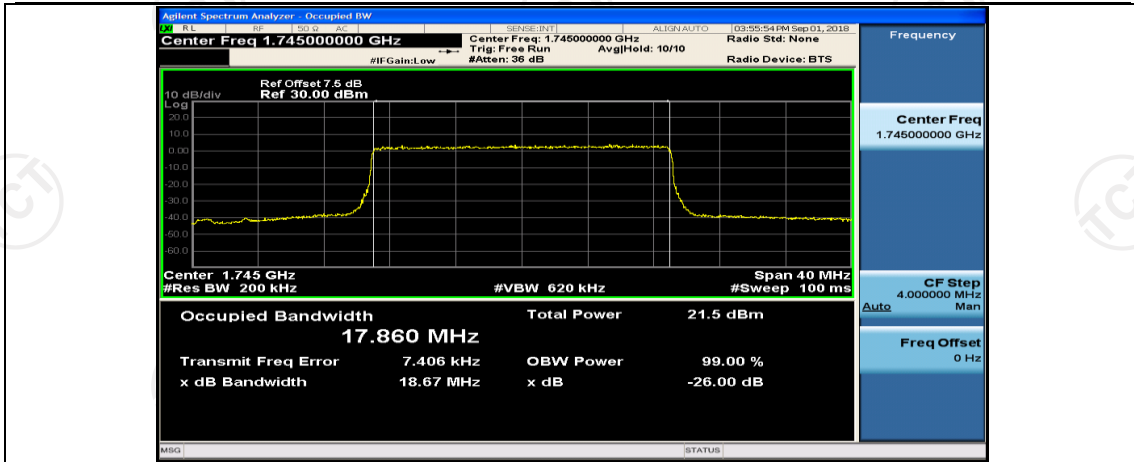

(Channel Bandwidth:20 MHz)_HCH_QPSK_100RB#0

(Channel Bandwidth:20 MHz)_LCH_16QAM_1RB#0