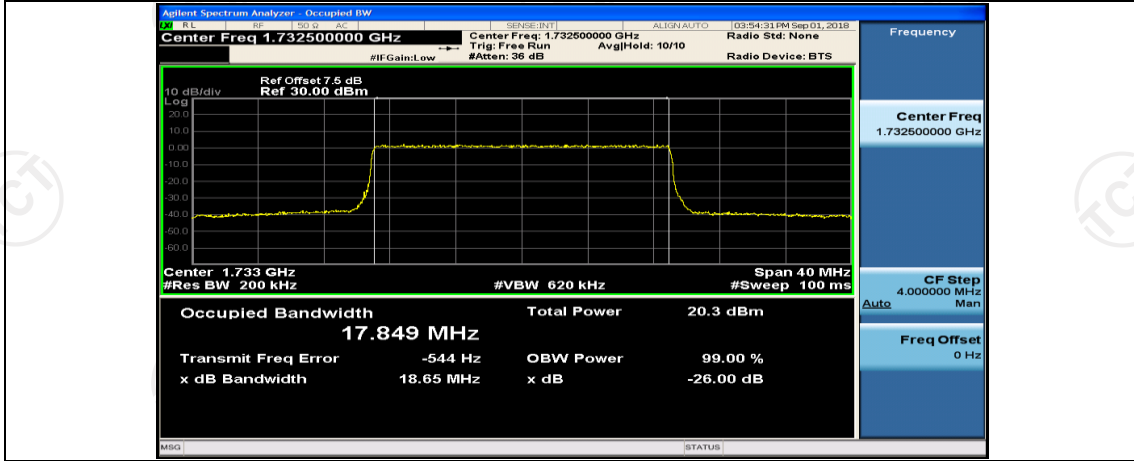

(Channel Bandwidth:20 MHz)_MCH_16QAM_1RB#99

(Channel Bandwidth:20 MHz)_MCH_16QAM_50RB#0

(Channel Bandwidth:20 MHz)_MCH_16QAM_50RB#25

(Channel Bandwidth:20 MHz)_MCH_16QAM_50RB#50

(Channel Bandwidth:20 MHz)_MCH_16QAM_100RB#0