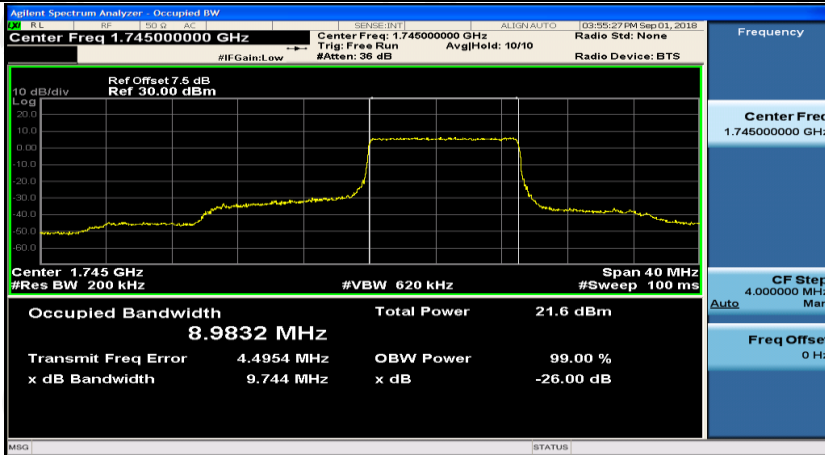

(Channel Bandwidth:20 MHz)_MCH_QPSK_50RB#50

(Channel Bandwidth:20 MHz)_MCH_QPSK_100RB#0

(Channel Bandwidth:20 MHz)_HCH_QPSK_50RB#0

(Channel Bandwidth:20 MHz)_HCH_QPSK_50RB#25

(Channel Bandwidth:20 MHz)_HCH_QPSK_50RB#50