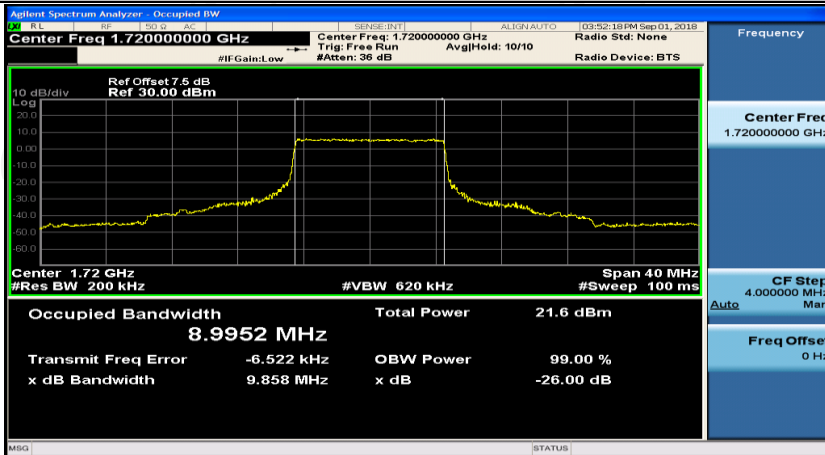

(Channel Bandwidth:15 MHz)_HCH_16QAM_75RB#0

Channel Bandwidth: 20 MHz

(Channel Bandwidth:20 MHz)_LCH_QPSK_50RB#0

(Channel Bandwidth:20 MHz)_LCH_QPSK_50RB#25

(Channel Bandwidth:20 MHz)_LCH_QPSK_50RB#50

(Channel Bandwidth:20 MHz)_LCH_QPSK_100RB#0