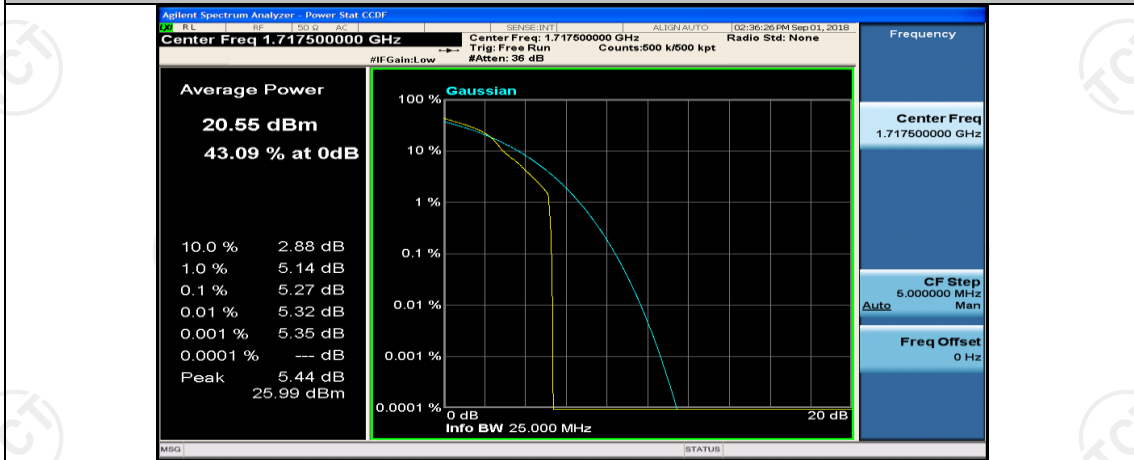

(Channel Bandwidth:15 MHz)_LCH_16QAM_1RB#37