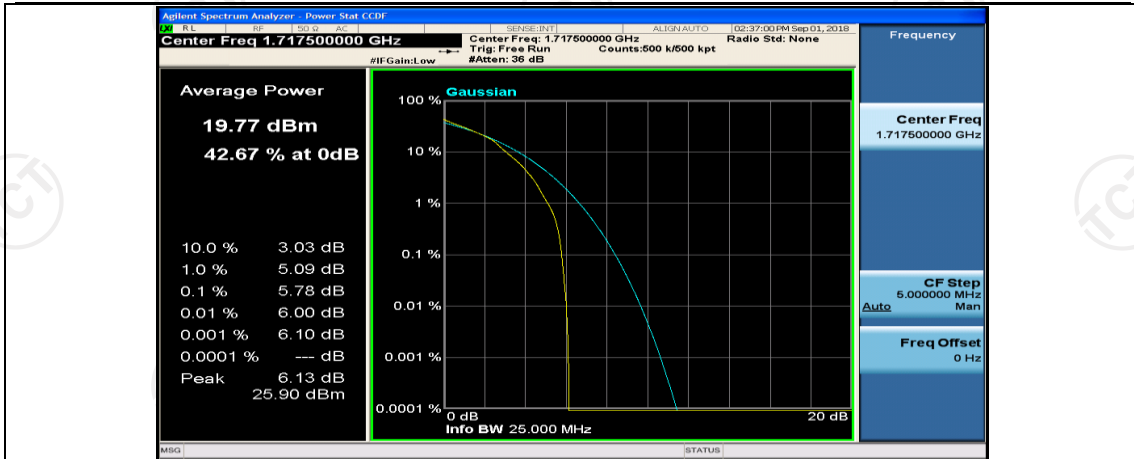

(Channel Bandwidth:15 MHz)_HCH_QPSK_75RB#0

(Channel Bandwidth:15 MHz)_LCH_16QAM_1RB#0

(Channel Bandwidth:15 MHz)_LCH_16QAM_1RB#37

(Channel Bandwidth:15 MHz)_LCH_16QAM_1RB#74

(Channel Bandwidth:15 MHz)_LCH_16QAM_37RB#0