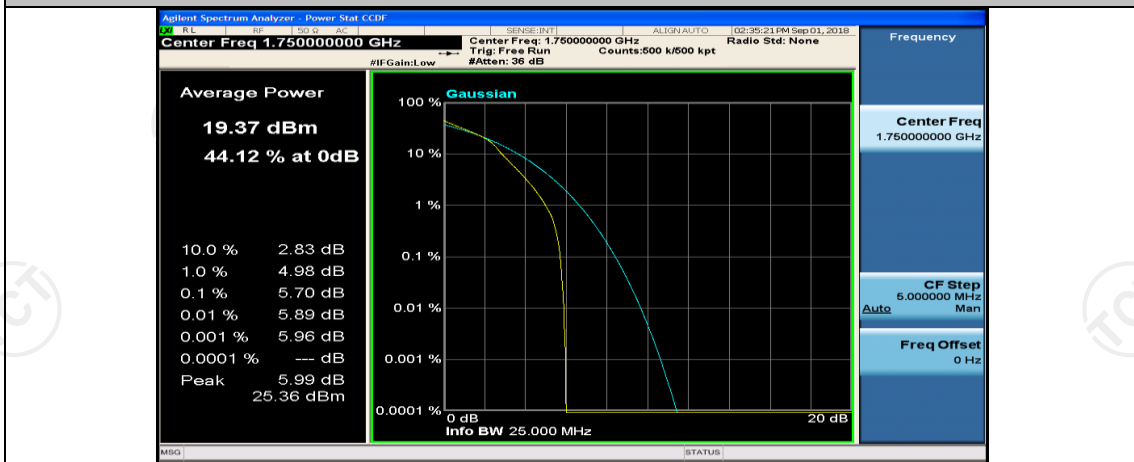

Channel Bandwidth: 10 MHz_LCH_16QAM_25RB#0

Channel Bandwidth: 10 MHz_MCH_16QAM_1RB#0

Channel Bandwidth: 10 MHz_MCH_16QAM_1RB#24

Channel Bandwidth: 10 MHz_MCH_16QAM_1RB#49

Channel Bandwidth: 15 MHz

(Channel Bandwidth:15 MHz)_LCH_QPSK_37RB#18