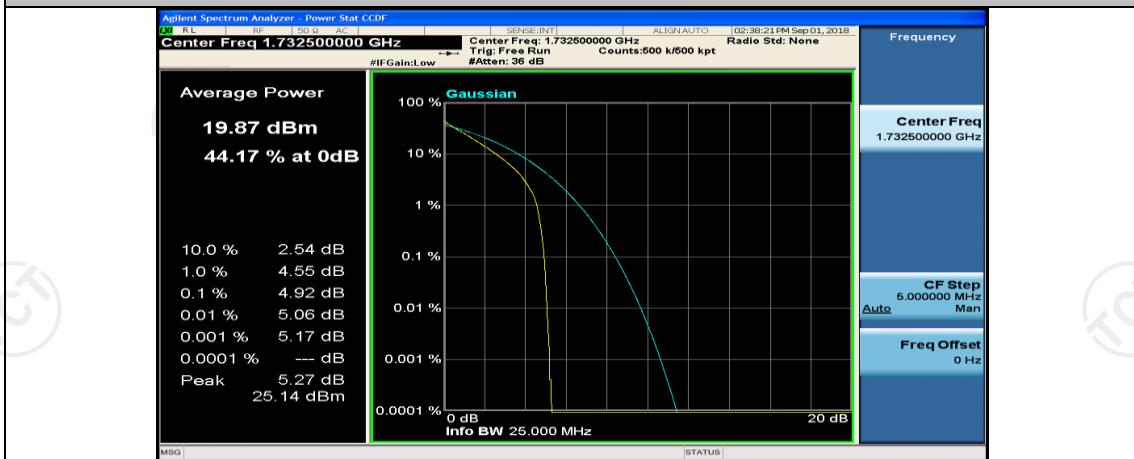

(Channel Bandwidth:15 MHz)_MCH_QPSK_37RB#18