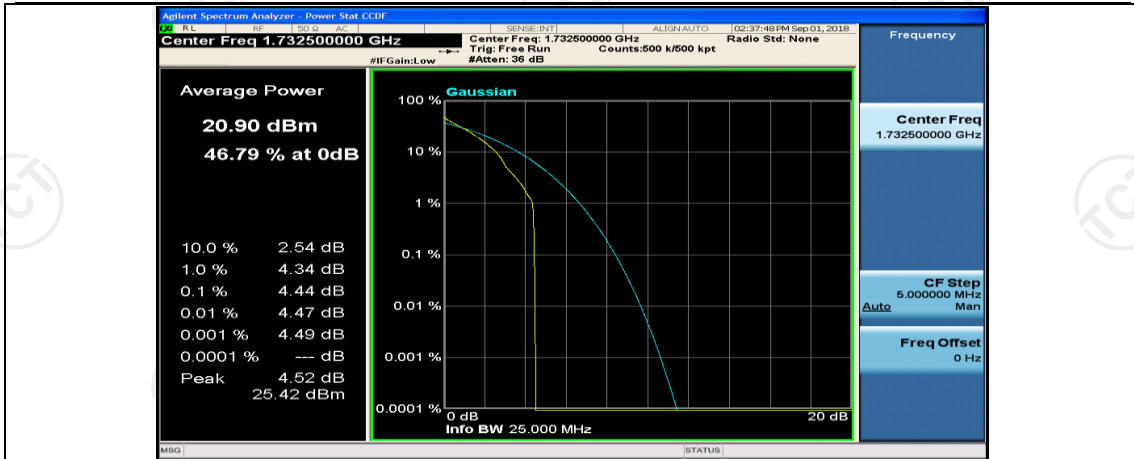

(Channel Bandwidth:15 MHz)_LCH_QPSK_37RB#38

(Channel Bandwidth:15 MHz)_LCH_QPSK_75RB#0

(Channel Bandwidth:15 MHz)_MCH_QPSK_1RB#0

(Channel Bandwidth:15 MHz)_MCH_QPSK_1RB#37

(Channel Bandwidth:15 MHz)_MCH_QPSK_1RB#74