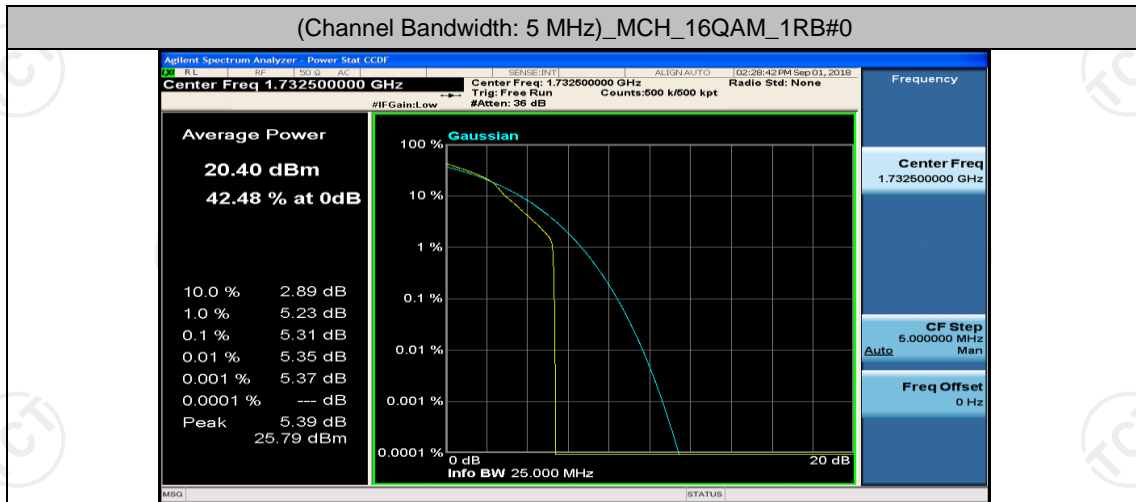

(Channel Bandwidth: 5 MHz)_LCH_16QAM_12RB#6

(Channel Bandwidth: 5 MHz)_LCH_16QAM_12RB#13

(Channel Bandwidth: 5 MHz)_LCH_16QAM_25RB#0

(Channel Bandwidth: 5 MHz)_MCH_16QAM_1RB#0

(Channel Bandwidth: 5 MHz)_MCH_16QAM_1RB#12