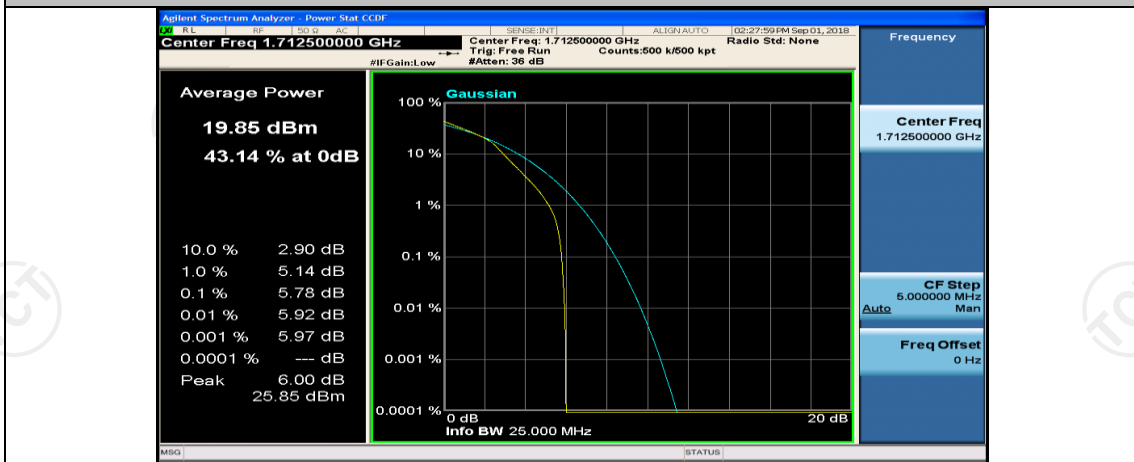

(Channel Bandwidth: 5 MHz)_LCH_16QAM_12RB#13