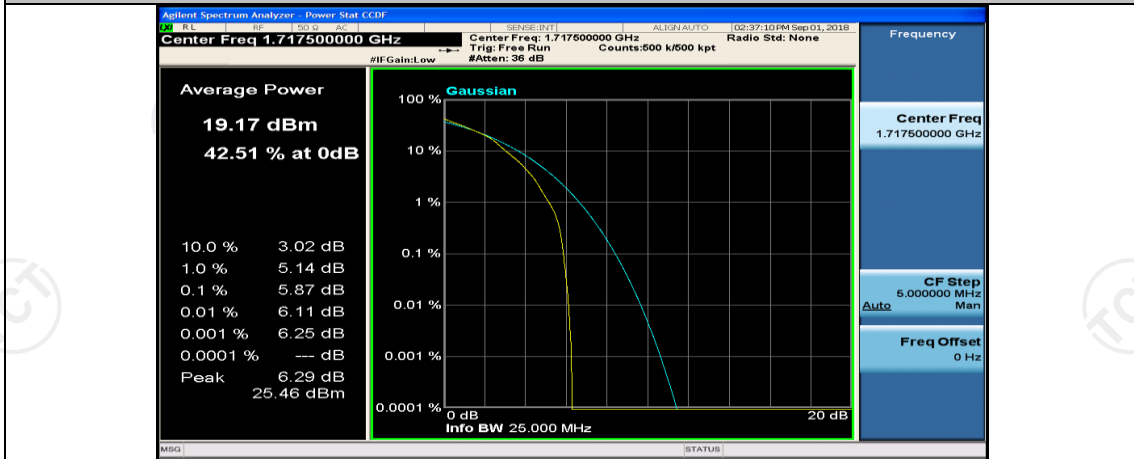

(Channel Bandwidth:15 MHz)_LCH_16QAM_37RB#38