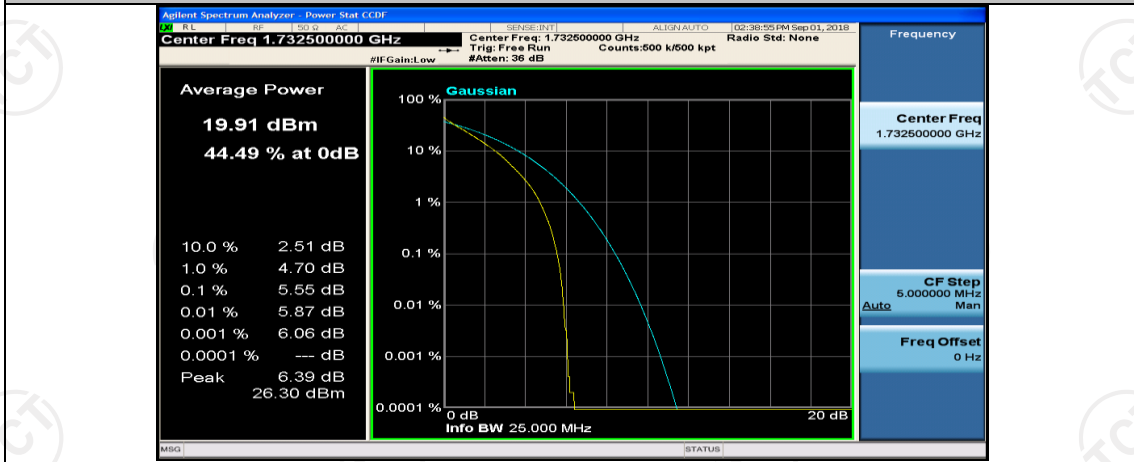

(Channel Bandwidth:15 MHz)_MCH_QPSK_37RB#0

(Channel Bandwidth:15 MHz)_MCH_QPSK_37RB#18

(Channel Bandwidth:15 MHz)_MCH_QPSK_37RB#38

(Channel Bandwidth:15 MHz)_MCH_QPSK_75RB#0

(Channel Bandwidth:15 MHz)_HCH_QPSK_1RB#0