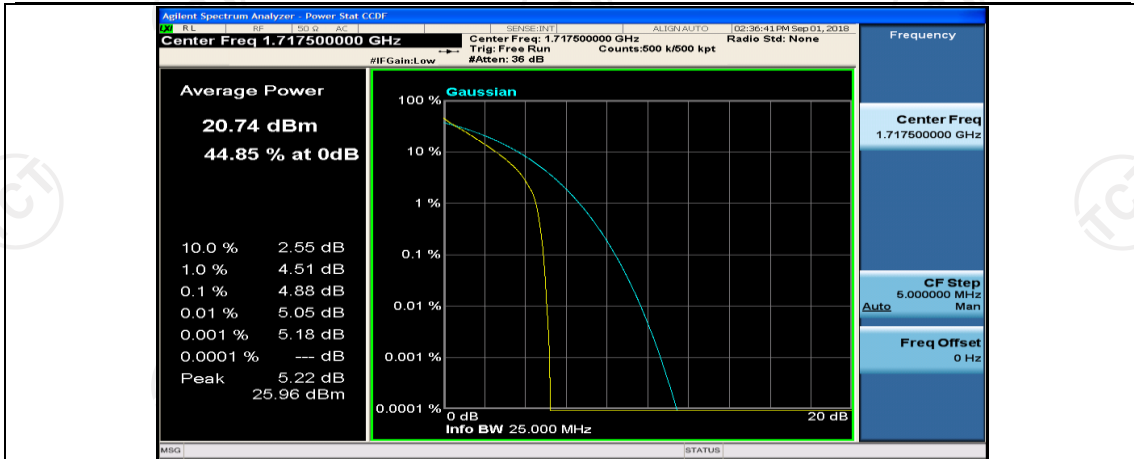

Channel Bandwidth: 10 MHz_LCH_16QAM_25RB#0

Channel Bandwidth: 10 MHz_MCH_16QAM_1RB#0

Channel Bandwidth: 10 MHz_MCH_16QAM_1RB#24

Channel Bandwidth: 10 MHz_MCH_16QAM_1RB#49

Channel Bandwidth: 15 MHz

(Channel Bandwidth:15 MHz)_LCH_QPSK_37RB#18