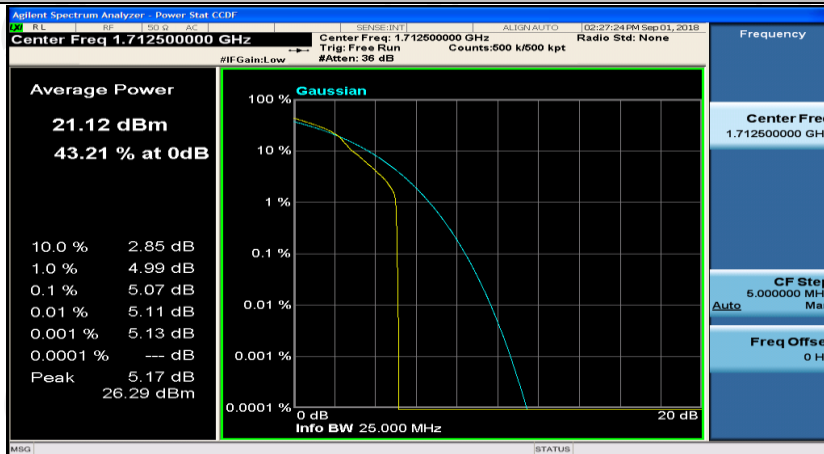

(Channel Bandwidth: 5 MHz)_HCH_QPSK_25RB#0

(Channel Bandwidth: 5 MHz)_LCH_16QAM_1RB#0

(Channel Bandwidth: 5 MHz)_LCH_16QAM_1RB#12

(Channel Bandwidth: 5 MHz)_LCH_16QAM_1RB#24

(Channel Bandwidth: 5 MHz)_LCH_16QAM_12RB#0