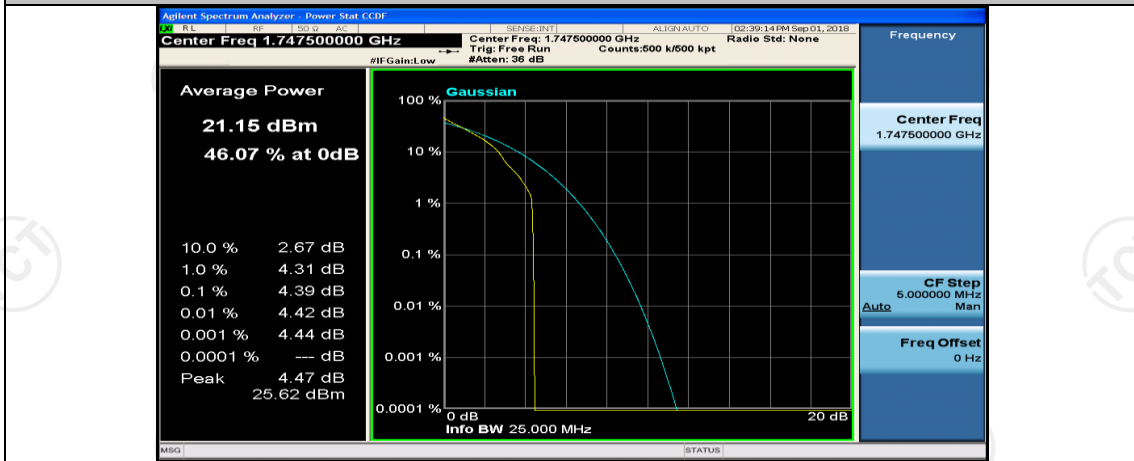

(Channel Bandwidth:15 MHz)_MCH_QPSK_37RB#0

(Channel Bandwidth:15 MHz)_MCH_QPSK_37RB#18

(Channel Bandwidth:15 MHz)_MCH_QPSK_37RB#38

(Channel Bandwidth:15 MHz)_MCH_QPSK_75RB#0

(Channel Bandwidth:15 MHz)_HCH_QPSK_1RB#0