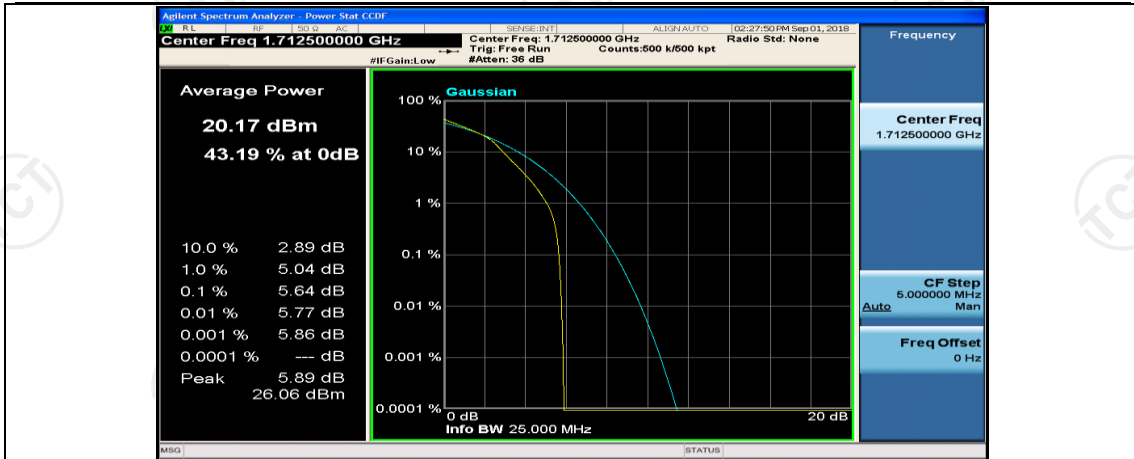

(Channel Bandwidth: 5 MHz)_HCH_QPSK_25RB#0

(Channel Bandwidth: 5 MHz)_LCH_16QAM_1RB#0

(Channel Bandwidth: 5 MHz)_LCH_16QAM_1RB#12

(Channel Bandwidth: 5 MHz)_LCH_16QAM_1RB#24

(Channel Bandwidth: 5 MHz)_LCH_16QAM_12RB#0