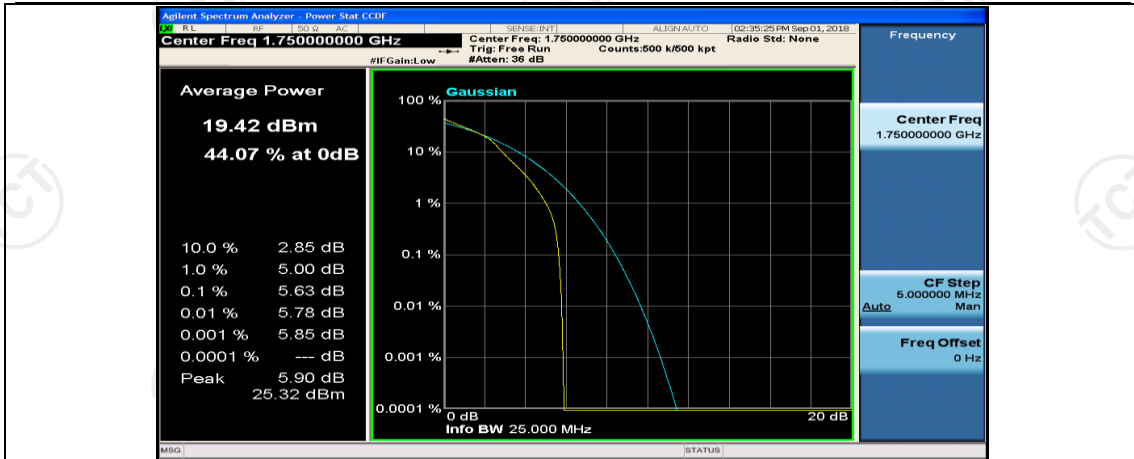

Channel Bandwidth: 10 MHz_LCH_16QAM_25RB#0

Channel Bandwidth: 10 MHz_MCH_16QAM_1RB#0

Channel Bandwidth: 10 MHz_MCH_16QAM_1RB#24

Channel Bandwidth: 10 MHz_MCH_16QAM_1RB#49

Channel Bandwidth: 15 MHz

(Channel Bandwidth:15 MHz)_LCH_QPSK_37RB#18