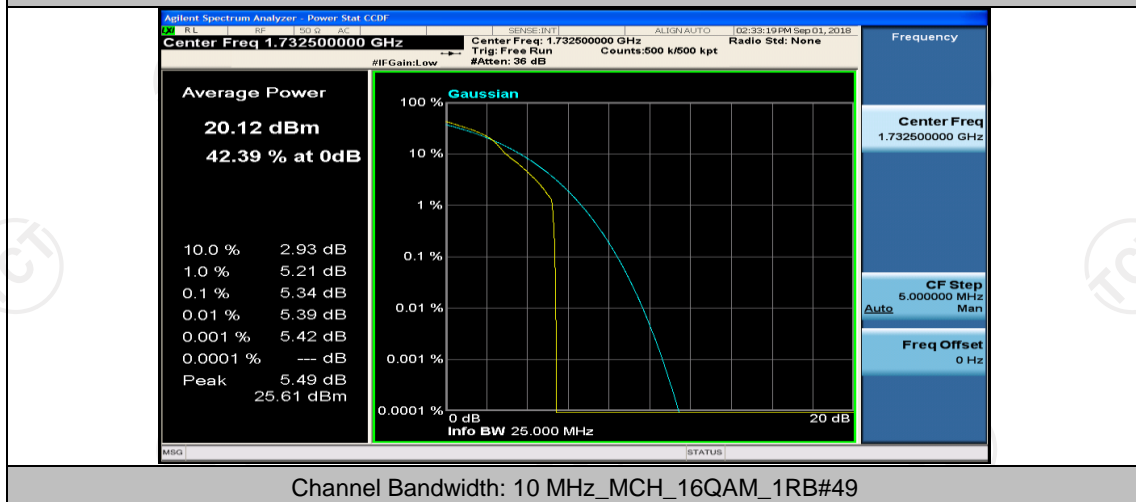

Channel Bandwidth: 10 MHz_LCH_16QAM_25RB#0

Channel Bandwidth: 10 MHz_MCH_16QAM_1RB#0

Channel Bandwidth: 10 MHz_MCH_16QAM_1RB#24

Channel Bandwidth: 10 MHz_MCH_16QAM_1RB#49

Channel Bandwidth: 15 MHz

(Channel Bandwidth:15 MHz)_LCH_QPSK_37RB#18