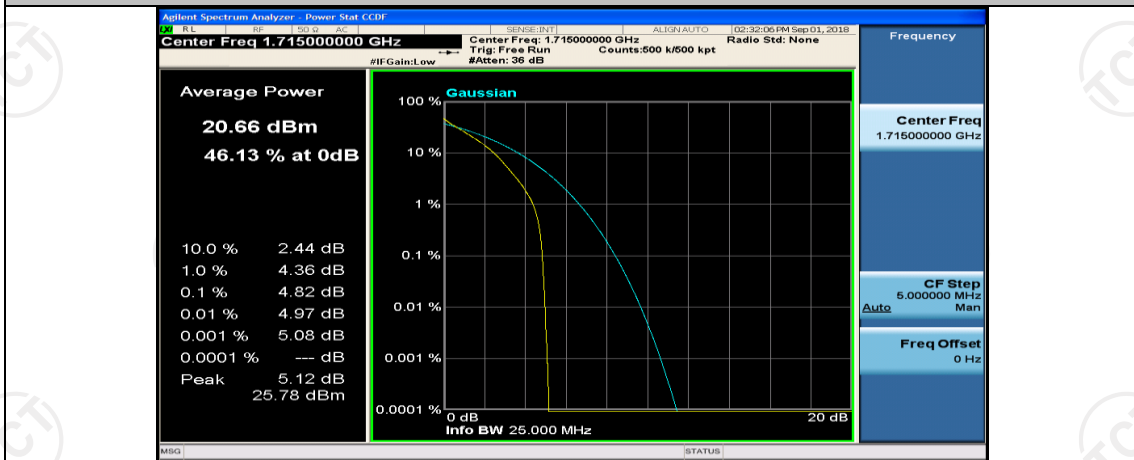

(Channel Bandwidth: 5 MHz)_HCH_16QAM_12RB#0

(Channel Bandwidth: 5 MHz)_HCH_16QAM_12RB#6

(Channel Bandwidth: 5 MHz)_HCH_16QAM_12RB#13

(Channel Bandwidth: 5 MHz)_HCH_16QAM_25RB#0

Channel Bandwidth: 10 MHz

Channel Bandwidth: 10 MHz_MCH_QPSK_1RB#0