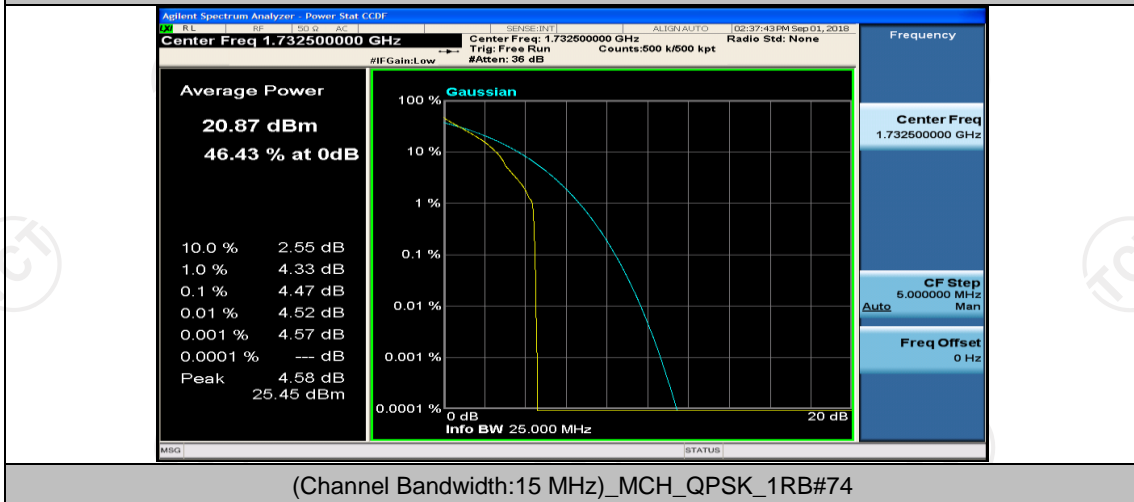

(Channel Bandwidth:15 MHz)_LCH_QPSK_37RB#38

(Channel Bandwidth:15 MHz)_LCH_QPSK_75RB#0

(Channel Bandwidth:15 MHz)_MCH_QPSK_1RB#0

(Channel Bandwidth:15 MHz)_MCH_QPSK_1RB#37

(Channel Bandwidth:15 MHz)_MCH_QPSK_1RB#74