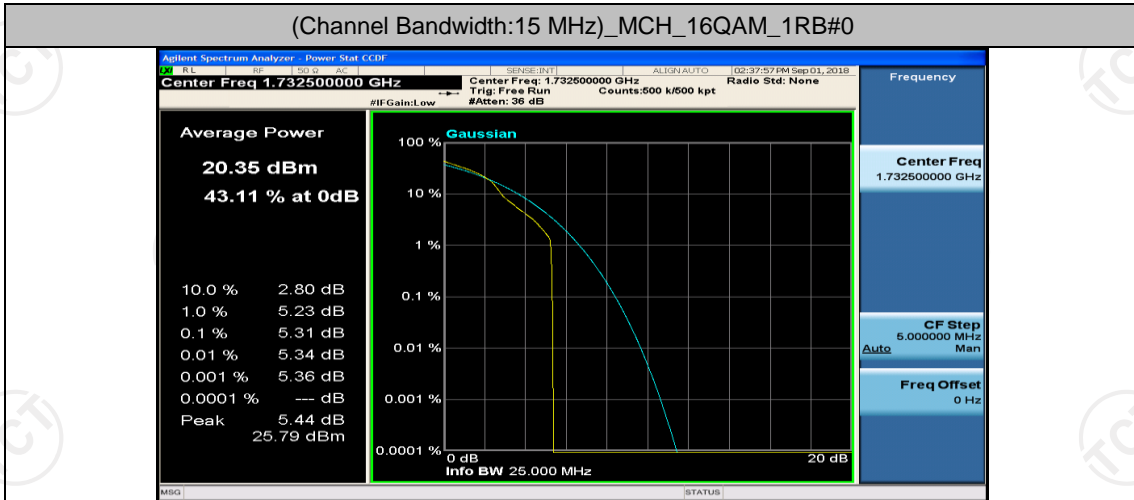

(Channel Bandwidth:15 MHz)_LCH_16QAM_37RB#18

(Channel Bandwidth:15 MHz)_LCH_16QAM_37RB#38

(Channel Bandwidth:15 MHz)_LCH_16QAM_75RB#0

(Channel Bandwidth:15 MHz)_MCH_16QAM_1RB#0

(Channel Bandwidth:15 MHz)_MCH_16QAM_1RB#37