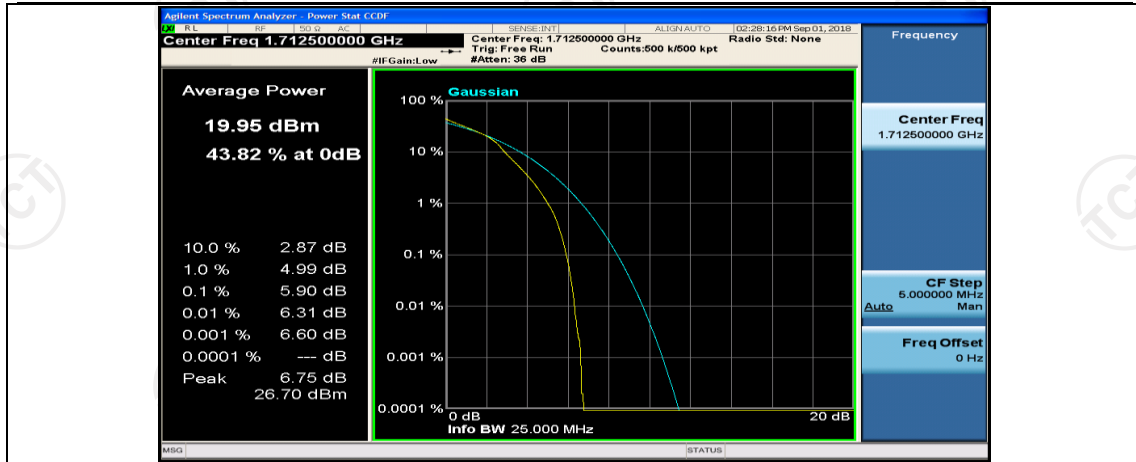

(Channel Bandwidth: 5 MHz)_LCH_16QAM_25RB#0

(Channel Bandwidth: 5 MHz)_MCH_16QAM_1RB#0