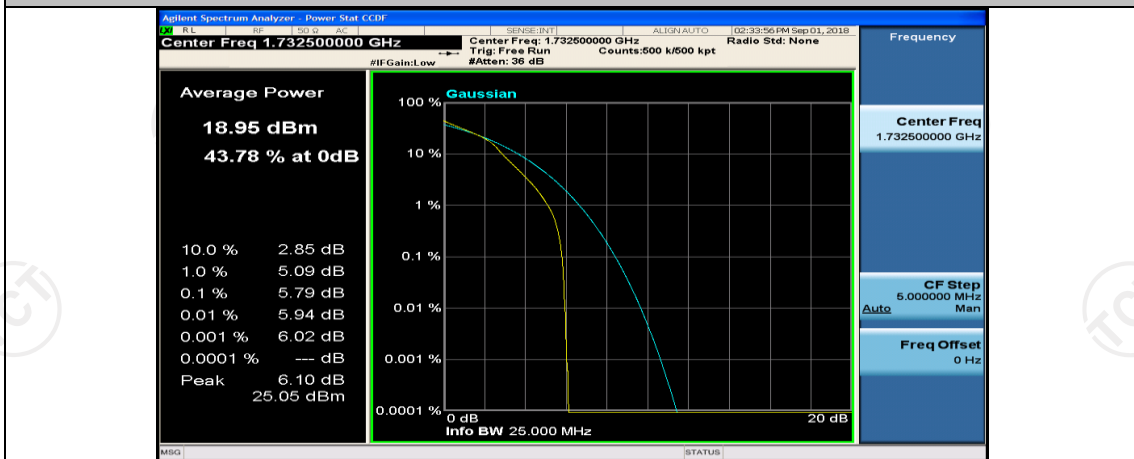

Channel Bandwidth: 10 MHz_LCH_16QAM_25RB#0

Channel Bandwidth: 10 MHz_MCH_16QAM_1RB#0

Channel Bandwidth: 10 MHz_MCH_16QAM_1RB#24

Channel Bandwidth: 10 MHz_MCH_16QAM_1RB#49

Channel Bandwidth: 15 MHz

(Channel Bandwidth:15 MHz)_LCH_QPSK_37RB#18