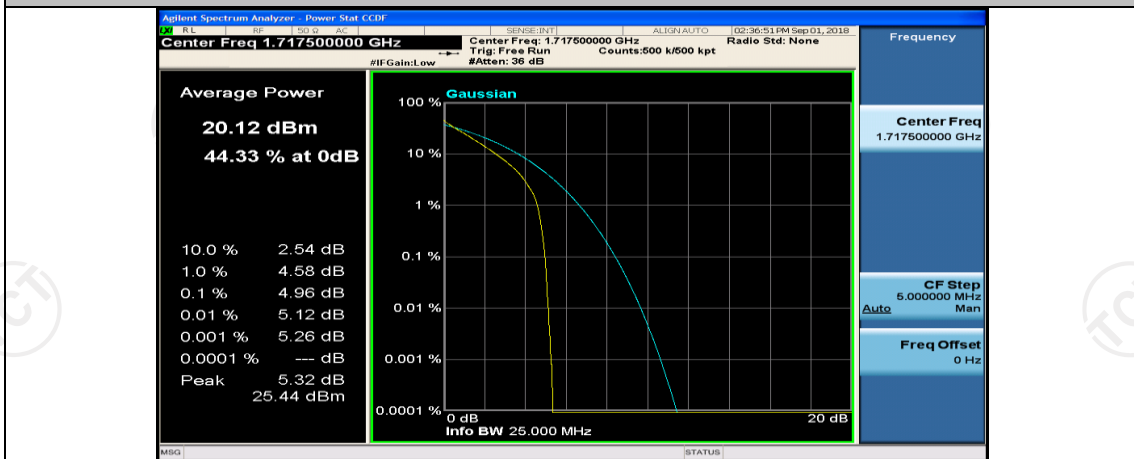

(Channel Bandwidth:15 MHz)_LCH_QPSK_37RB#38