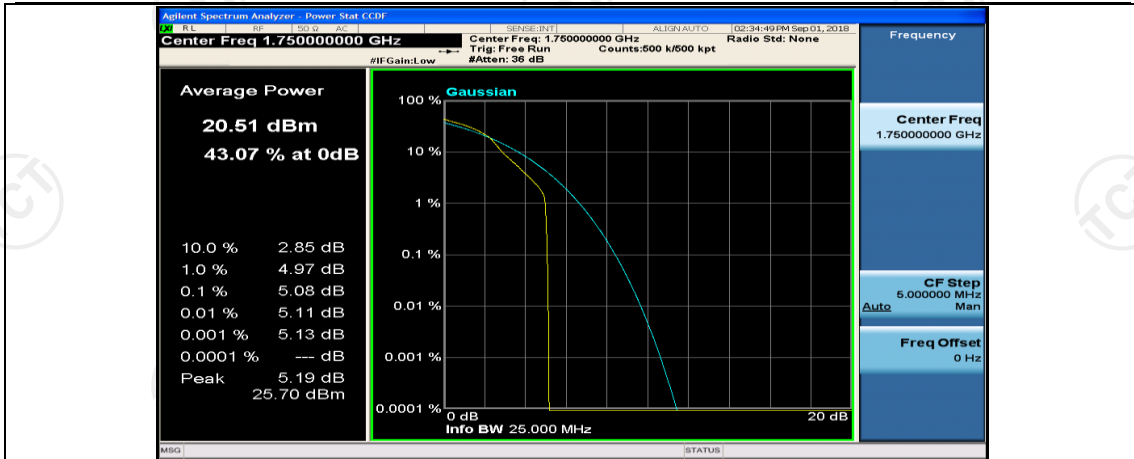

Channel Bandwidth: 10 MHz_LCH_16QAM_25RB#0

Channel Bandwidth: 10 MHz_MCH_16QAM_1RB#0

Channel Bandwidth: 10 MHz_MCH_16QAM_1RB#24

Channel Bandwidth: 10 MHz_MCH_16QAM_1RB#49

Channel Bandwidth: 15 MHz

(Channel Bandwidth:15 MHz)_LCH_QPSK_37RB#18