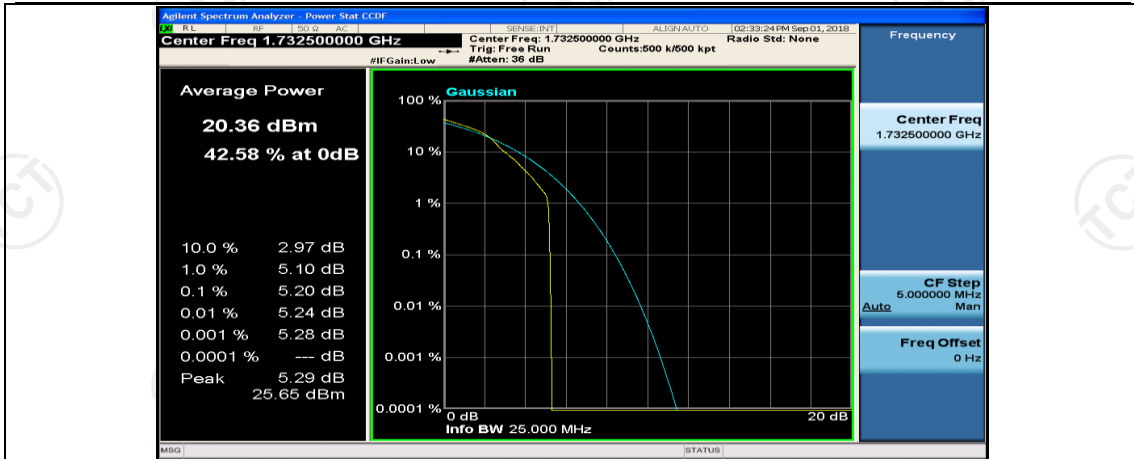

Channel Bandwidth: 10 MHz_LCH_16QAM_25RB#0

Channel Bandwidth: 10 MHz_MCH_16QAM_1RB#0

Channel Bandwidth: 10 MHz_MCH_16QAM_1RB#24

Channel Bandwidth: 10 MHz_MCH_16QAM_1RB#49

Channel Bandwidth: 15 MHz

(Channel Bandwidth:15 MHz)_LCH_QPSK_37RB#18