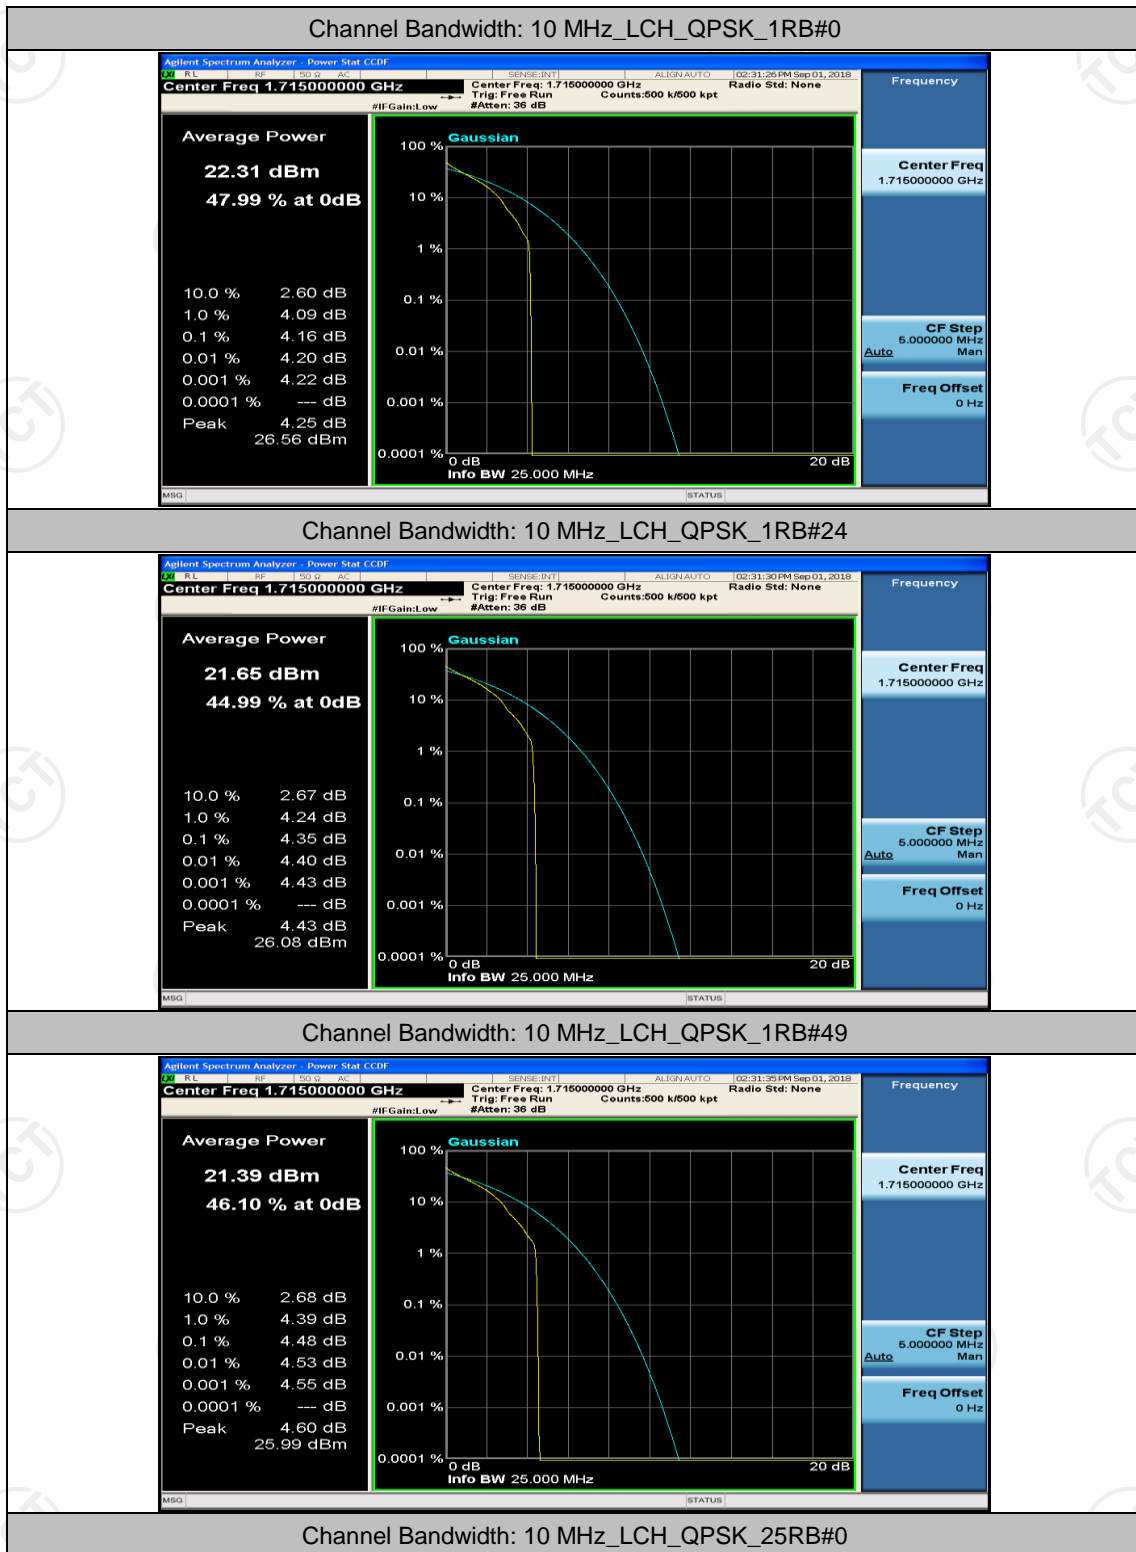

(Channel Bandwidth: 5 MHz)_HCH_16QAM_12RB#0

(Channel Bandwidth: 5 MHz)_HCH_16QAM_12RB#6

(Channel Bandwidth: 5 MHz)_HCH_16QAM_12RB#13

(Channel Bandwidth: 5 MHz)_HCH_16QAM_25RB#0

Channel Bandwidth: 10 MHz

Channel Bandwidth: 10 MHz_MCH_QPSK_1RB#0

Channel Bandwidth: 10 MHz_MCH_QPSK_1RB#24

Channel Bandwidth: 10 MHz_MCH_QPSK_1RB#49

Channel Bandwidth: 10 MHz_LCH_16QAM_1RB#0

Channel Bandwidth: 10 MHz_LCH_16QAM_1RB#24

Channel Bandwidth: 10 MHz_LCH_16QAM_1RB#49