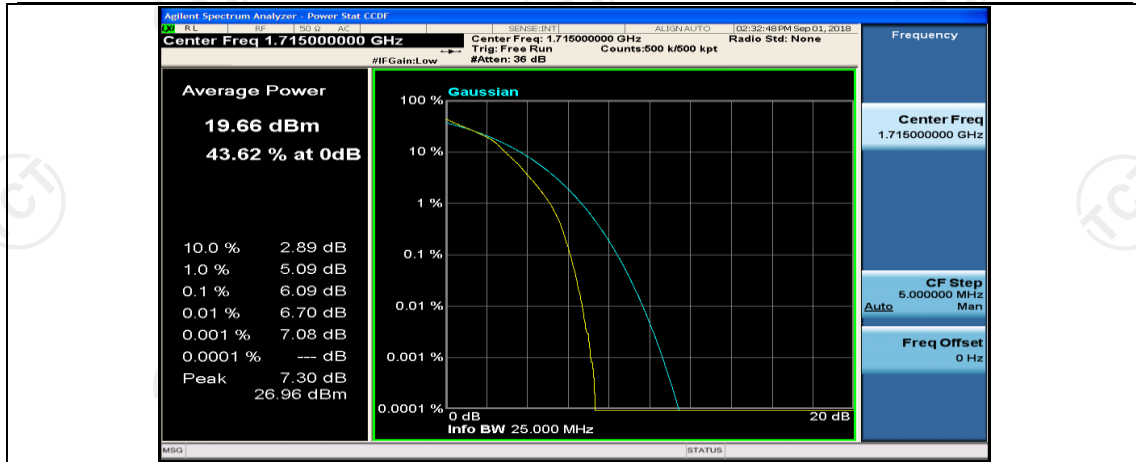

Channel Bandwidth: 10 MHz_MCH_16QAM_1RB#0