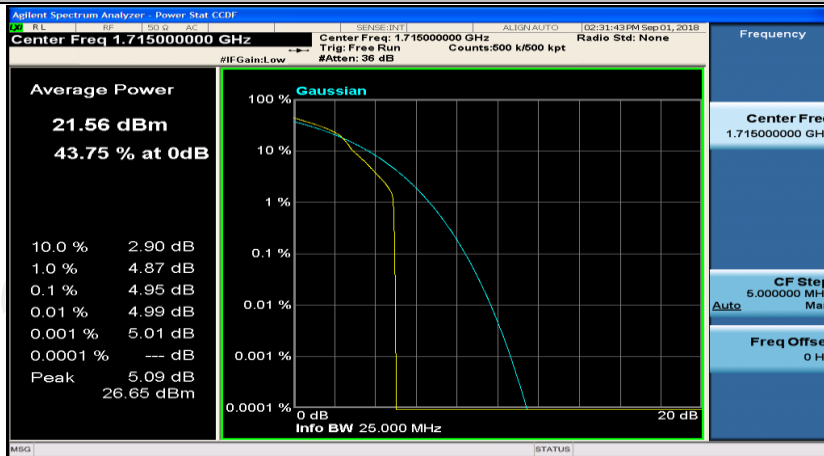

Channel Bandwidth: 10 MHz_MCH_QPSK_1RB#24

Channel Bandwidth: 10 MHz_MCH_QPSK_1RB#49

Channel Bandwidth: 10 MHz_LCH_16QAM_1RB#0

Channel Bandwidth: 10 MHz_LCH_16QAM_1RB#24

Channel Bandwidth: 10 MHz_LCH_16QAM_1RB#49