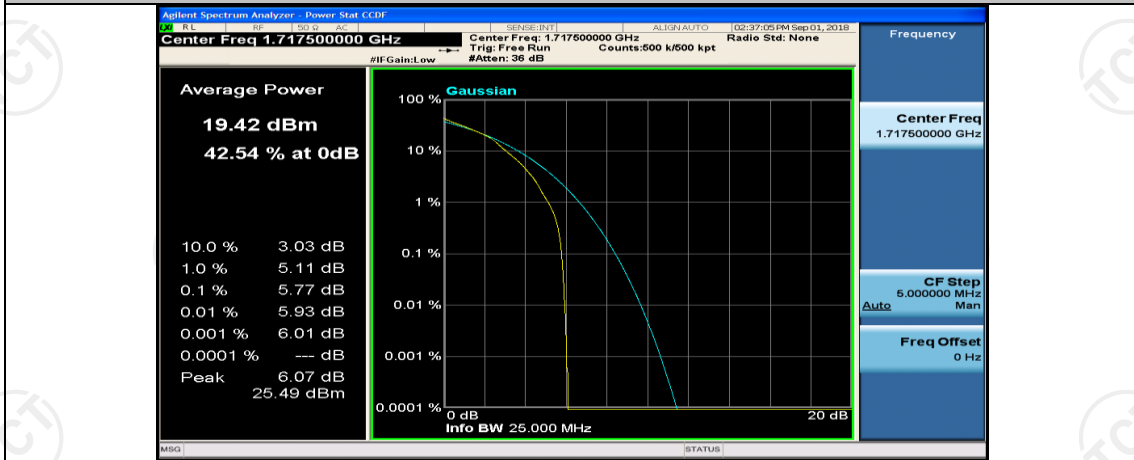

(Channel Bandwidth:15 MHz)_LCH_16QAM_37RB#18