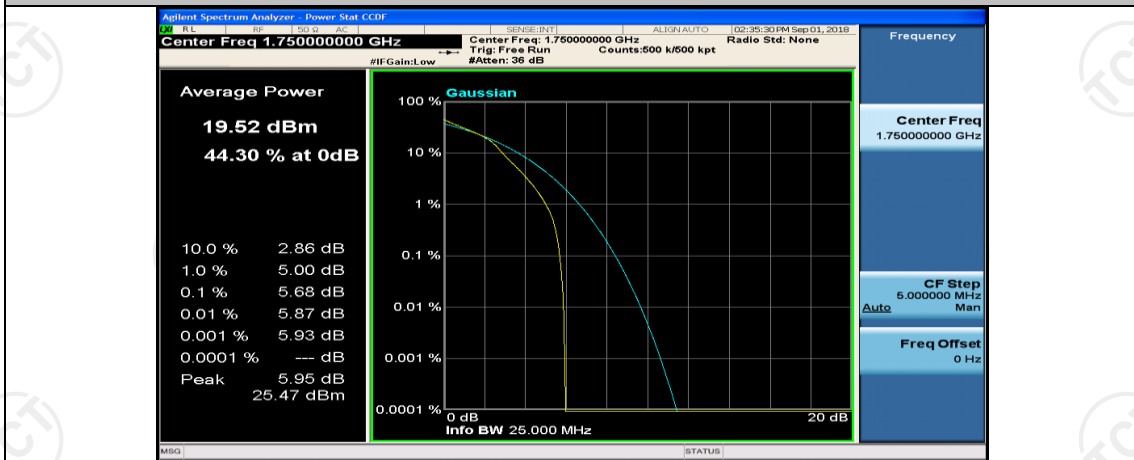

Channel Bandwidth: 10 MHz_LCH_16QAM_25RB#0

Channel Bandwidth: 10 MHz_MCH_16QAM_1RB#0

Channel Bandwidth: 10 MHz_MCH_16QAM_1RB#24

Channel Bandwidth: 10 MHz_MCH_16QAM_1RB#49

Channel Bandwidth: 15 MHz

(Channel Bandwidth:15 MHz)_LCH_QPSK_37RB#18