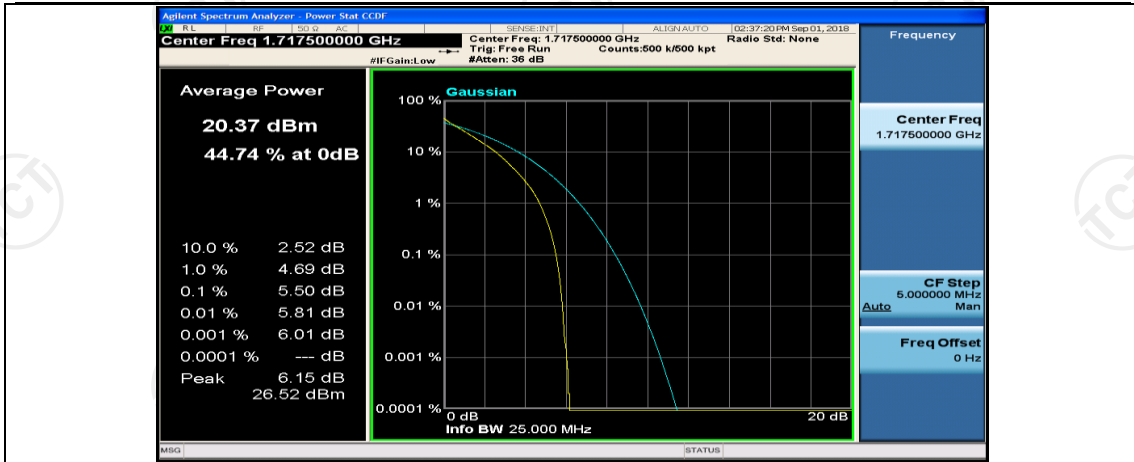

(Channel Bandwidth:15 MHz)_LCH_QPSK_75RB#0

(Channel Bandwidth:15 MHz)_MCH_QPSK_1RB#0