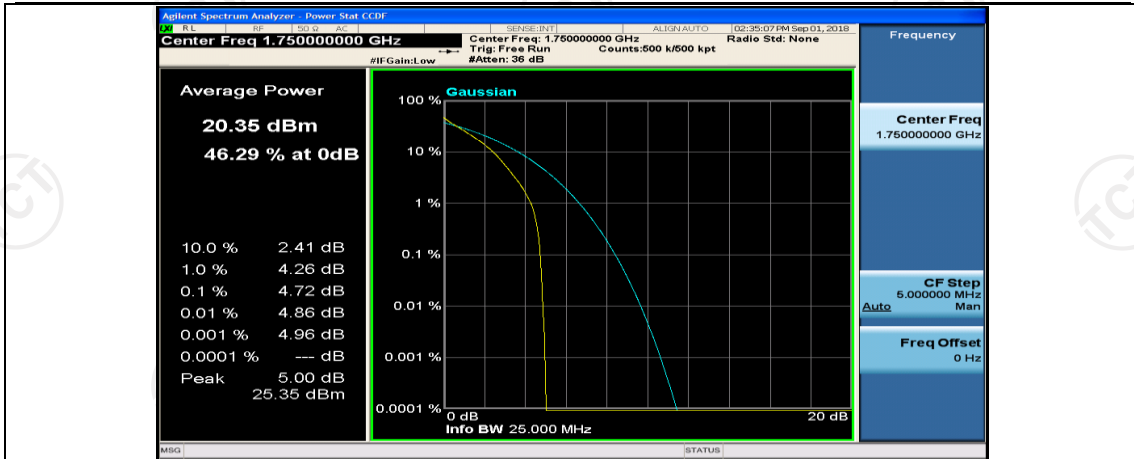

Channel Bandwidth: 10 MHz_MCH_QPSK_1RB#24

Channel Bandwidth: 10 MHz_MCH_QPSK_1RB#49

Channel Bandwidth: 10 MHz_LCH_16QAM_1RB#0

Channel Bandwidth: 10 MHz_LCH_16QAM_1RB#24

Channel Bandwidth: 10 MHz_LCH_16QAM_1RB#49