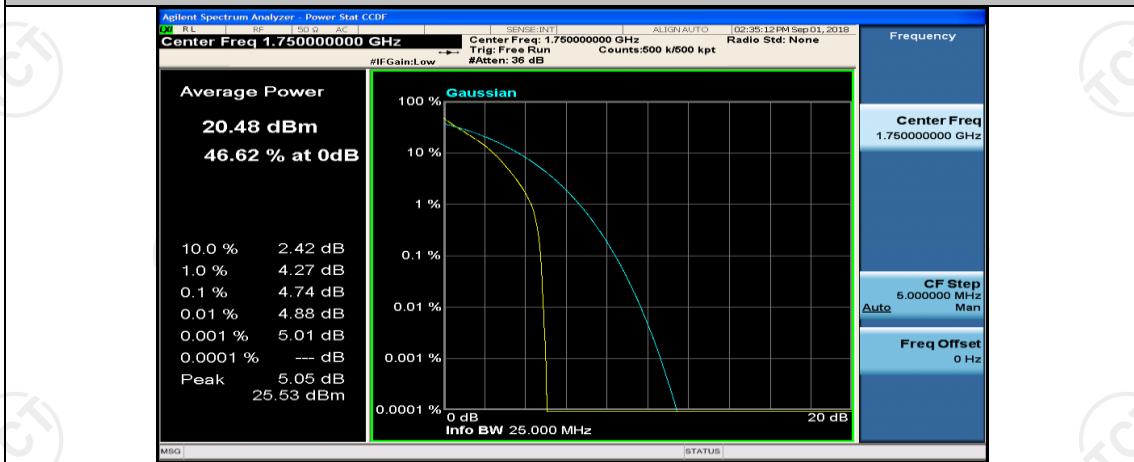

Channel Bandwidth: 10 MHz_MCH_QPSK_1RB#24

Channel Bandwidth: 10 MHz_MCH_QPSK_1RB#49

Channel Bandwidth: 10 MHz_LCH_16QAM_1RB#0

Channel Bandwidth: 10 MHz_LCH_16QAM_1RB#24

Channel Bandwidth: 10 MHz_LCH_16QAM_1RB#49