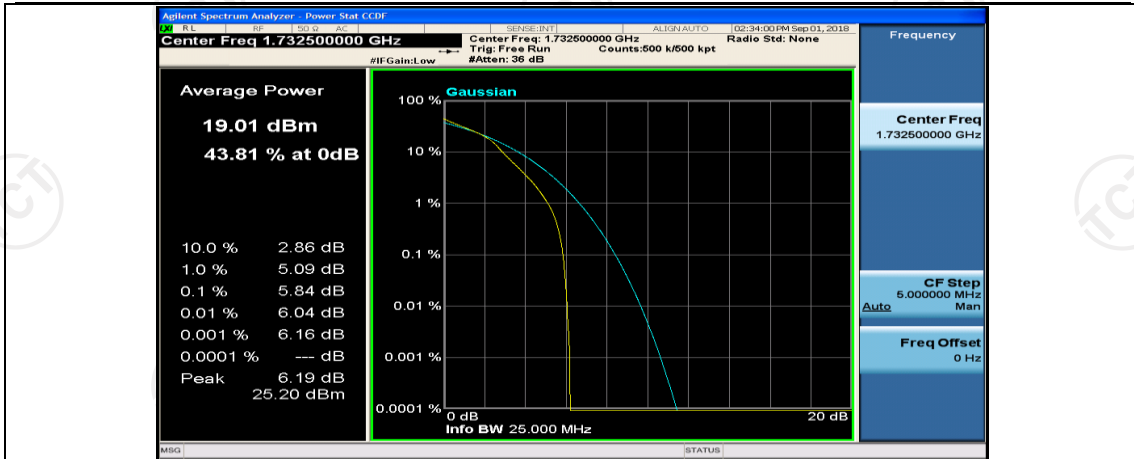

Channel Bandwidth: 10 MHz_LCH_16QAM_25RB#0

Channel Bandwidth: 10 MHz_MCH_16QAM_1RB#0

Channel Bandwidth: 10 MHz_MCH_16QAM_1RB#24

Channel Bandwidth: 10 MHz_MCH_16QAM_1RB#49

Channel Bandwidth: 15 MHz

(Channel Bandwidth:15 MHz)_LCH_QPSK_37RB#18