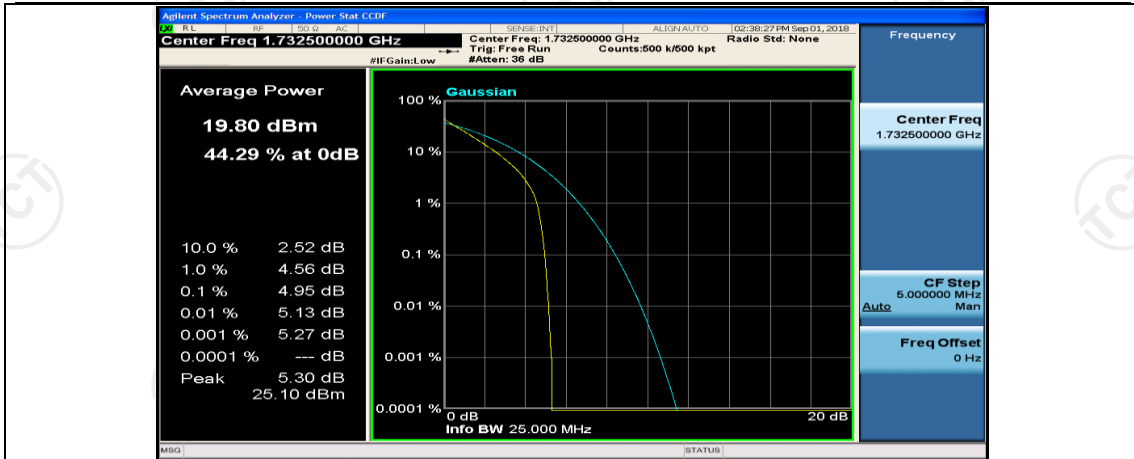

(Channel Bandwidth:15 MHz)_MCH_QPSK_37RB#38