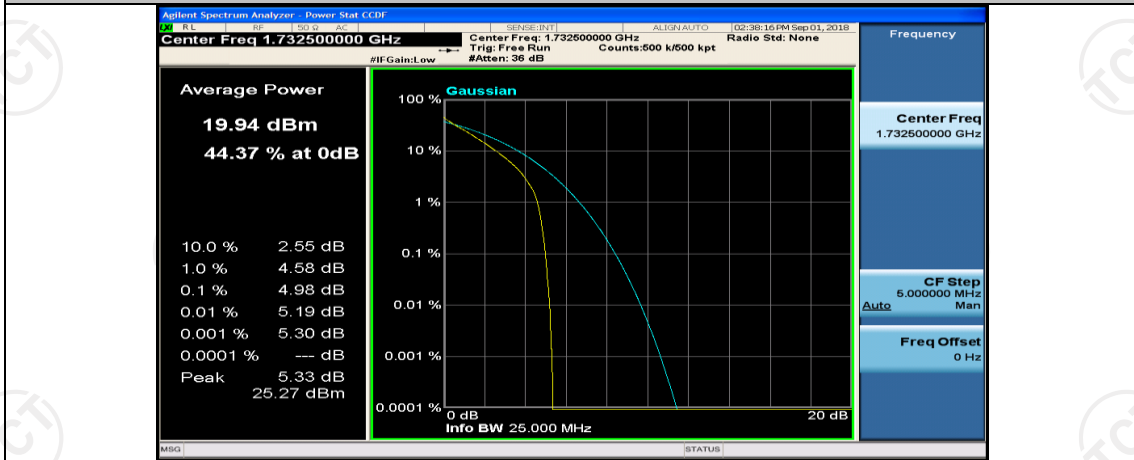

(Channel Bandwidth:15 MHz)_MCH_QPSK_37RB#0