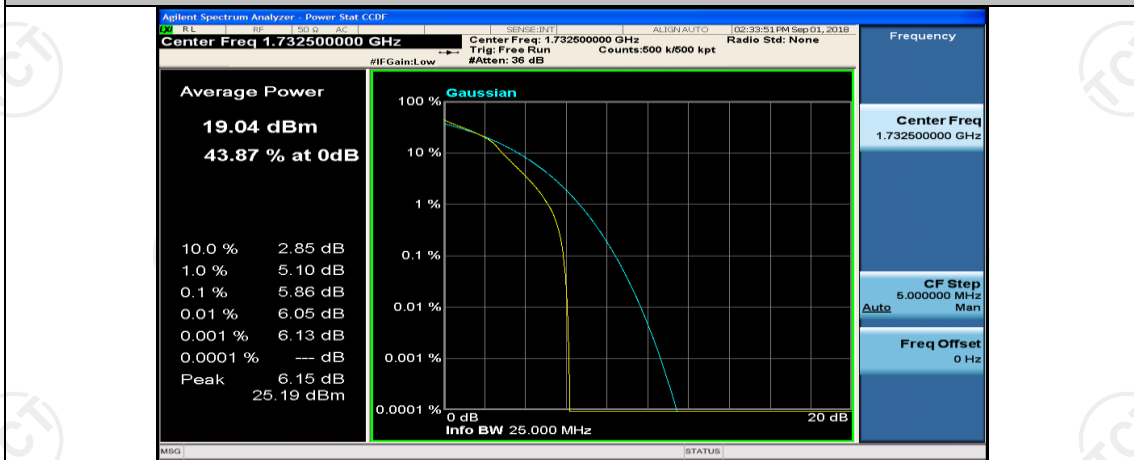

Channel Bandwidth: 10 MHz_LCH_16QAM_25RB#0

Channel Bandwidth: 10 MHz_MCH_16QAM_1RB#0

Channel Bandwidth: 10 MHz_MCH_16QAM_1RB#24

Channel Bandwidth: 10 MHz_MCH_16QAM_1RB#49

Channel Bandwidth: 15 MHz

(Channel Bandwidth:15 MHz)_LCH_QPSK_37RB#18