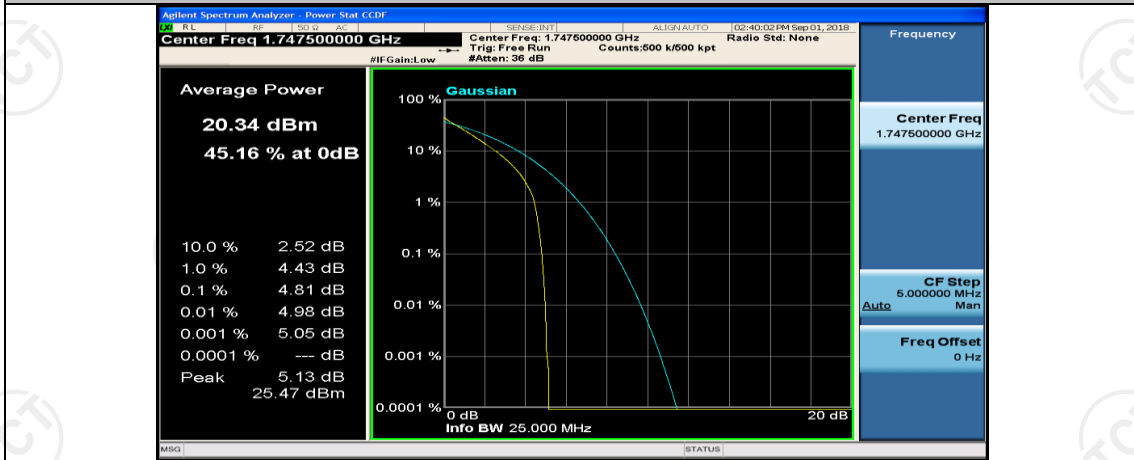

(Channel Bandwidth:15 MHz)_HCH_QPSK_1RB#37

(Channel Bandwidth:15 MHz)_HCH_QPSK_1RB#74

(Channel Bandwidth:15 MHz)_HCH_QPSK_37RB#0

(Channel Bandwidth:15 MHz)_HCH_QPSK_37RB#18

(Channel Bandwidth:15 MHz)_HCH_QPSK_37RB#38