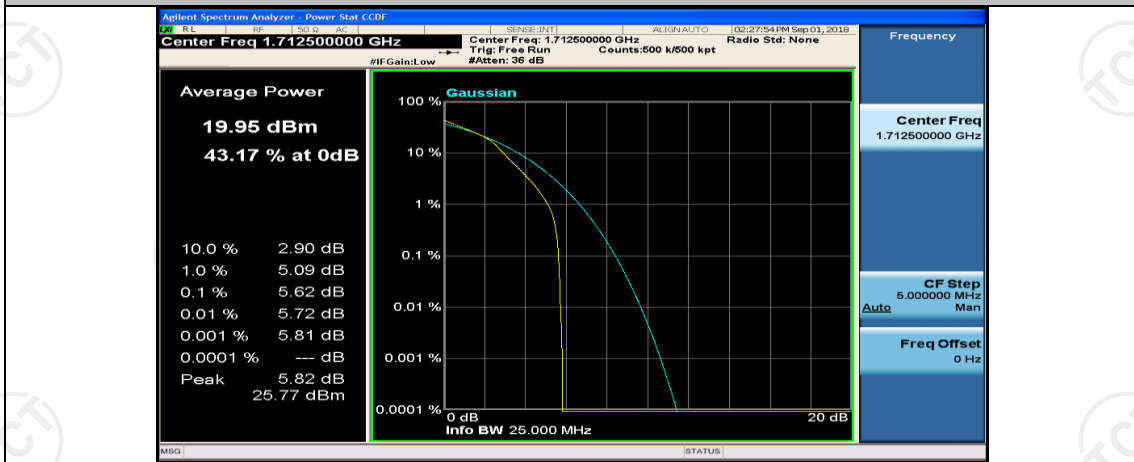

(Channel Bandwidth: 5 MHz)_LCH_16QAM_12RB#6