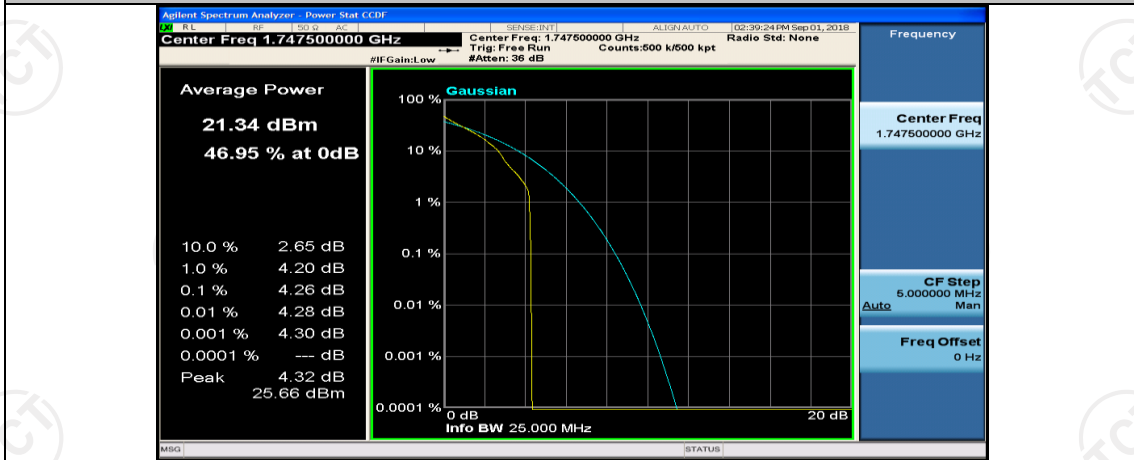

(Channel Bandwidth:15 MHz)_HCH_QPSK_1RB#74