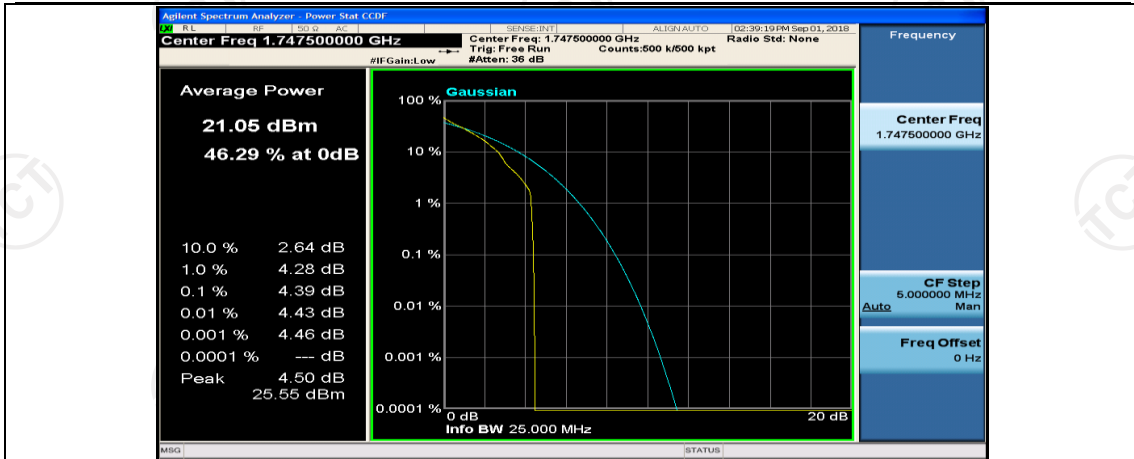

(Channel Bandwidth:15 MHz)_HCH_QPSK_1RB#37