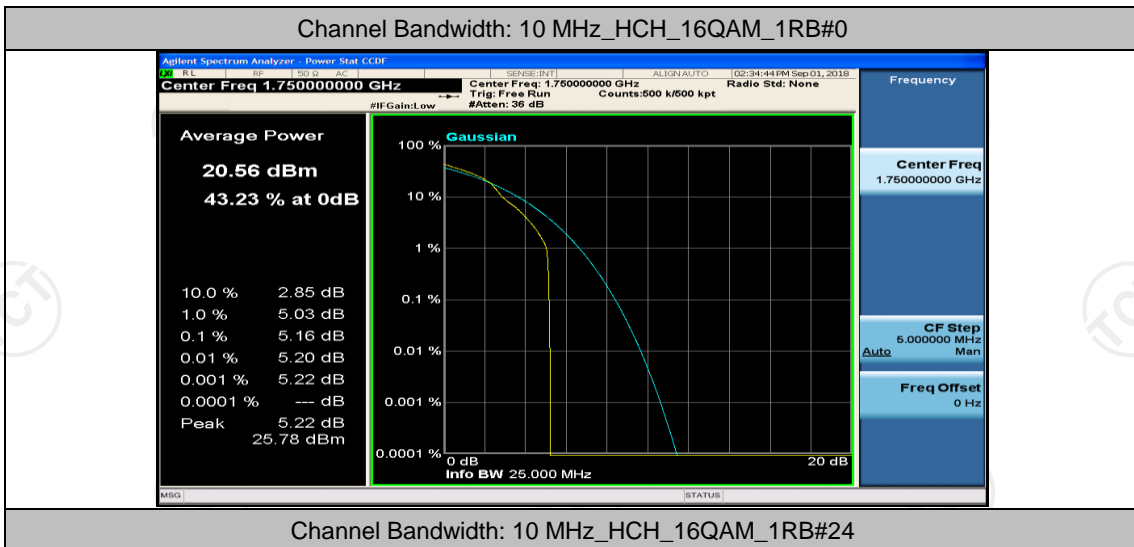

Channel Bandwidth: 10 MHz_LCH_16QAM_25RB#0

Channel Bandwidth: 10 MHz_MCH_16QAM_1RB#0

Channel Bandwidth: 10 MHz_MCH_16QAM_1RB#24

Channel Bandwidth: 10 MHz_MCH_16QAM_1RB#49

Channel Bandwidth: 15 MHz

(Channel Bandwidth:15 MHz)_LCH_QPSK_37RB#18