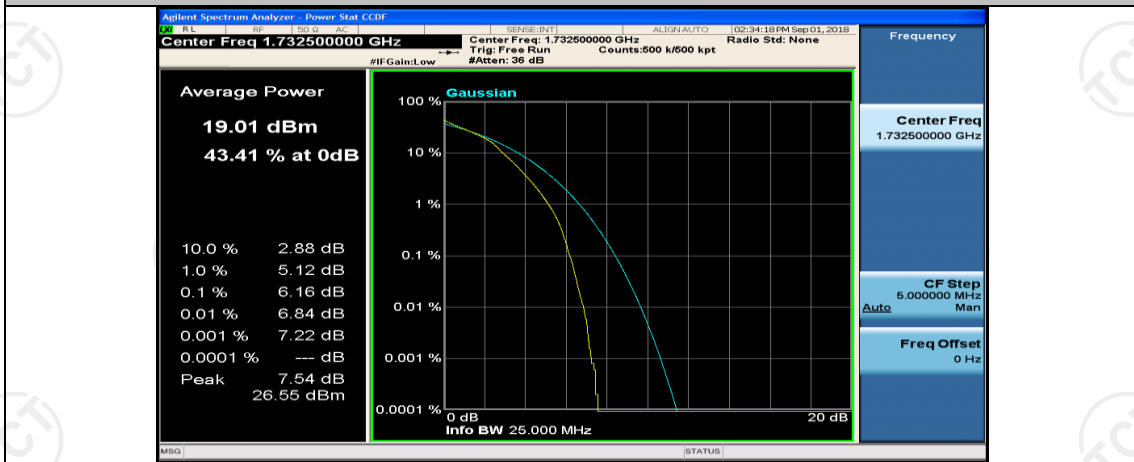

Channel Bandwidth: 10 MHz_LCH_16QAM_25RB#0

Channel Bandwidth: 10 MHz_MCH_16QAM_1RB#0

Channel Bandwidth: 10 MHz_MCH_16QAM_1RB#24

Channel Bandwidth: 10 MHz_MCH_16QAM_1RB#49

Channel Bandwidth: 15 MHz

(Channel Bandwidth:15 MHz)_LCH_QPSK_37RB#18