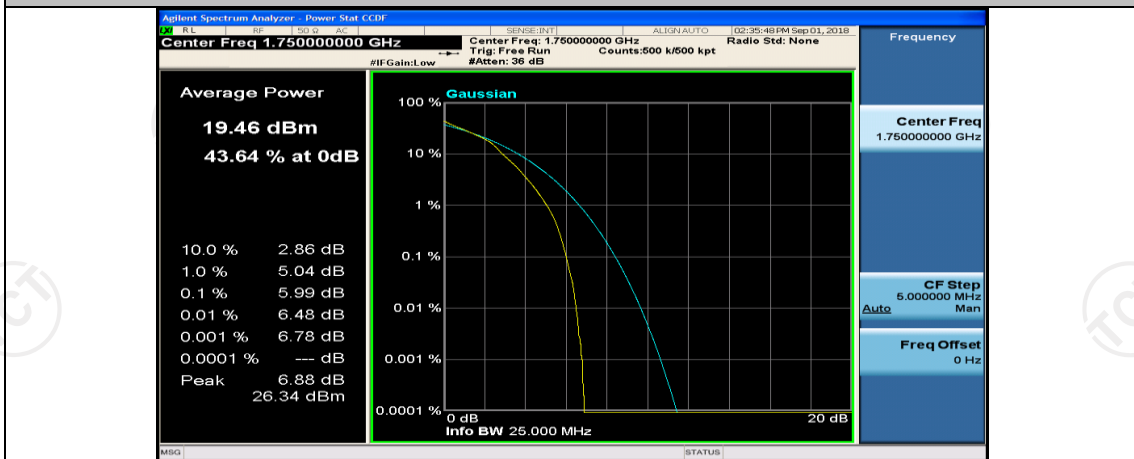

Channel Bandwidth: 10 MHz_LCH_16QAM_25RB#0

Channel Bandwidth: 10 MHz_MCH_16QAM_1RB#0

Channel Bandwidth: 10 MHz_MCH_16QAM_1RB#24

Channel Bandwidth: 10 MHz_MCH_16QAM_1RB#49

Channel Bandwidth: 15 MHz

(Channel Bandwidth:15 MHz)_LCH_QPSK_37RB#18