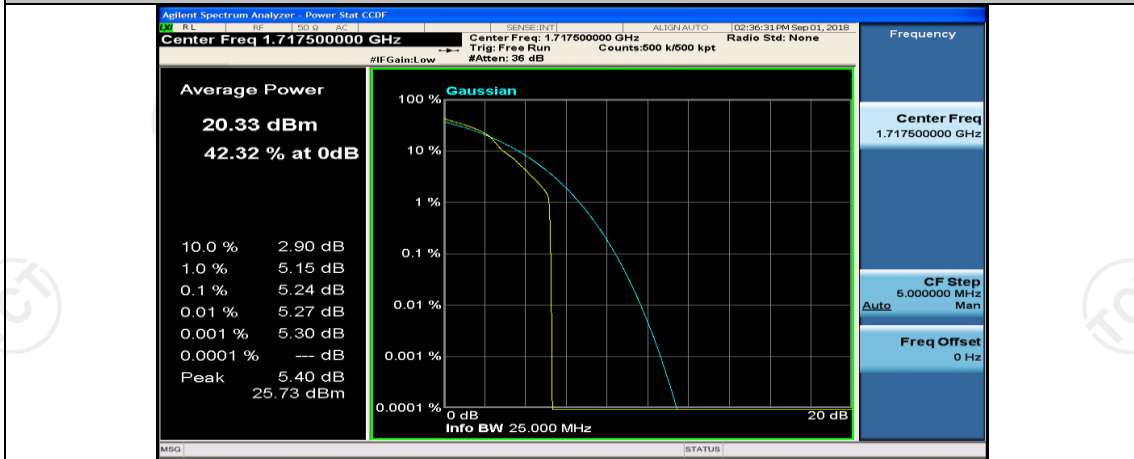

(Channel Bandwidth:15 MHz)_HCH_QPSK_75RB#0

(Channel Bandwidth:15 MHz)_LCH_16QAM_1RB#0

(Channel Bandwidth:15 MHz)_LCH_16QAM_1RB#37

(Channel Bandwidth:15 MHz)_LCH_16QAM_1RB#74

(Channel Bandwidth:15 MHz)_LCH_16QAM_37RB#0