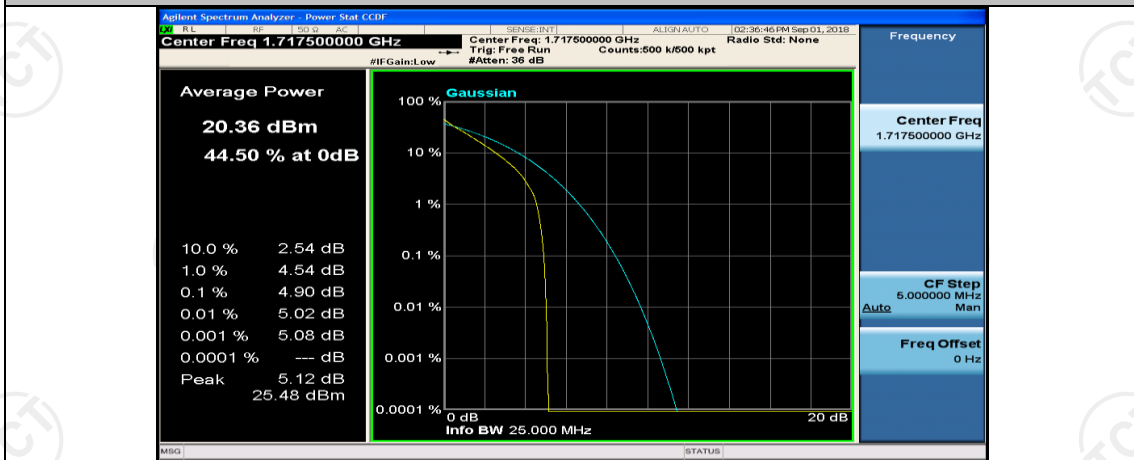

Channel Bandwidth: 10 MHz_LCH_16QAM_25RB#0

Channel Bandwidth: 10 MHz_MCH_16QAM_1RB#0

Channel Bandwidth: 10 MHz_MCH_16QAM_1RB#24

Channel Bandwidth: 10 MHz_MCH_16QAM_1RB#49

Channel Bandwidth: 15 MHz

(Channel Bandwidth:15 MHz)_LCH_QPSK_37RB#18