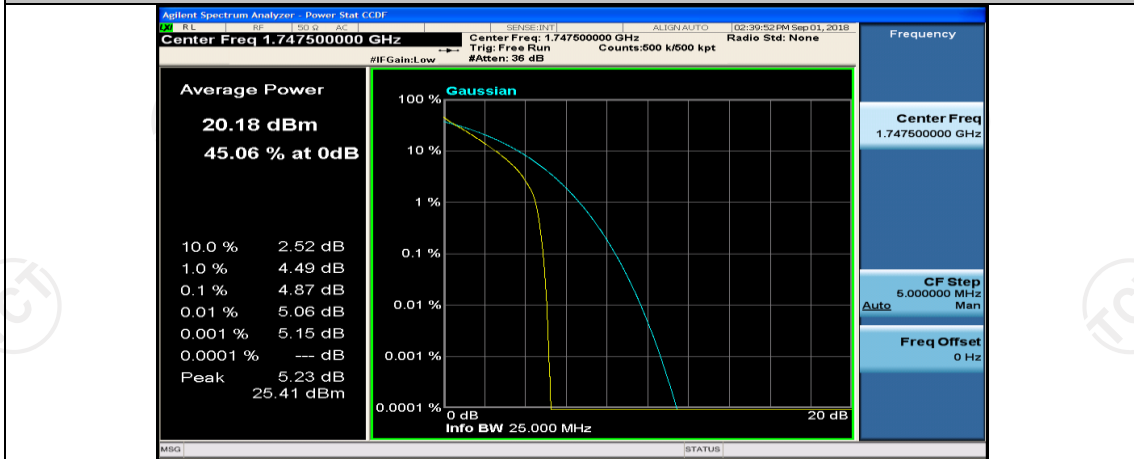

(Channel Bandwidth:15 MHz)_HCH_QPSK_37RB#0