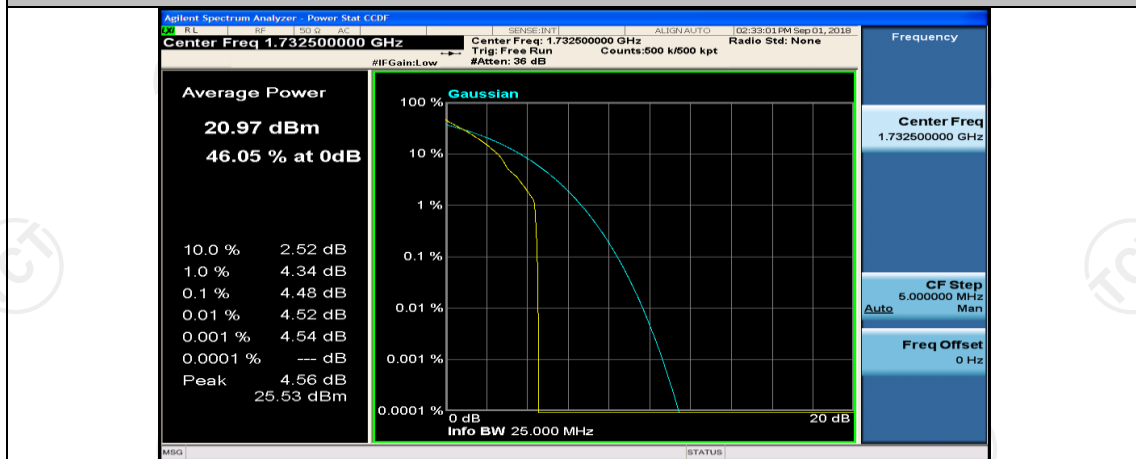

Channel Bandwidth: 10 MHz_MCH_QPSK_1RB#24