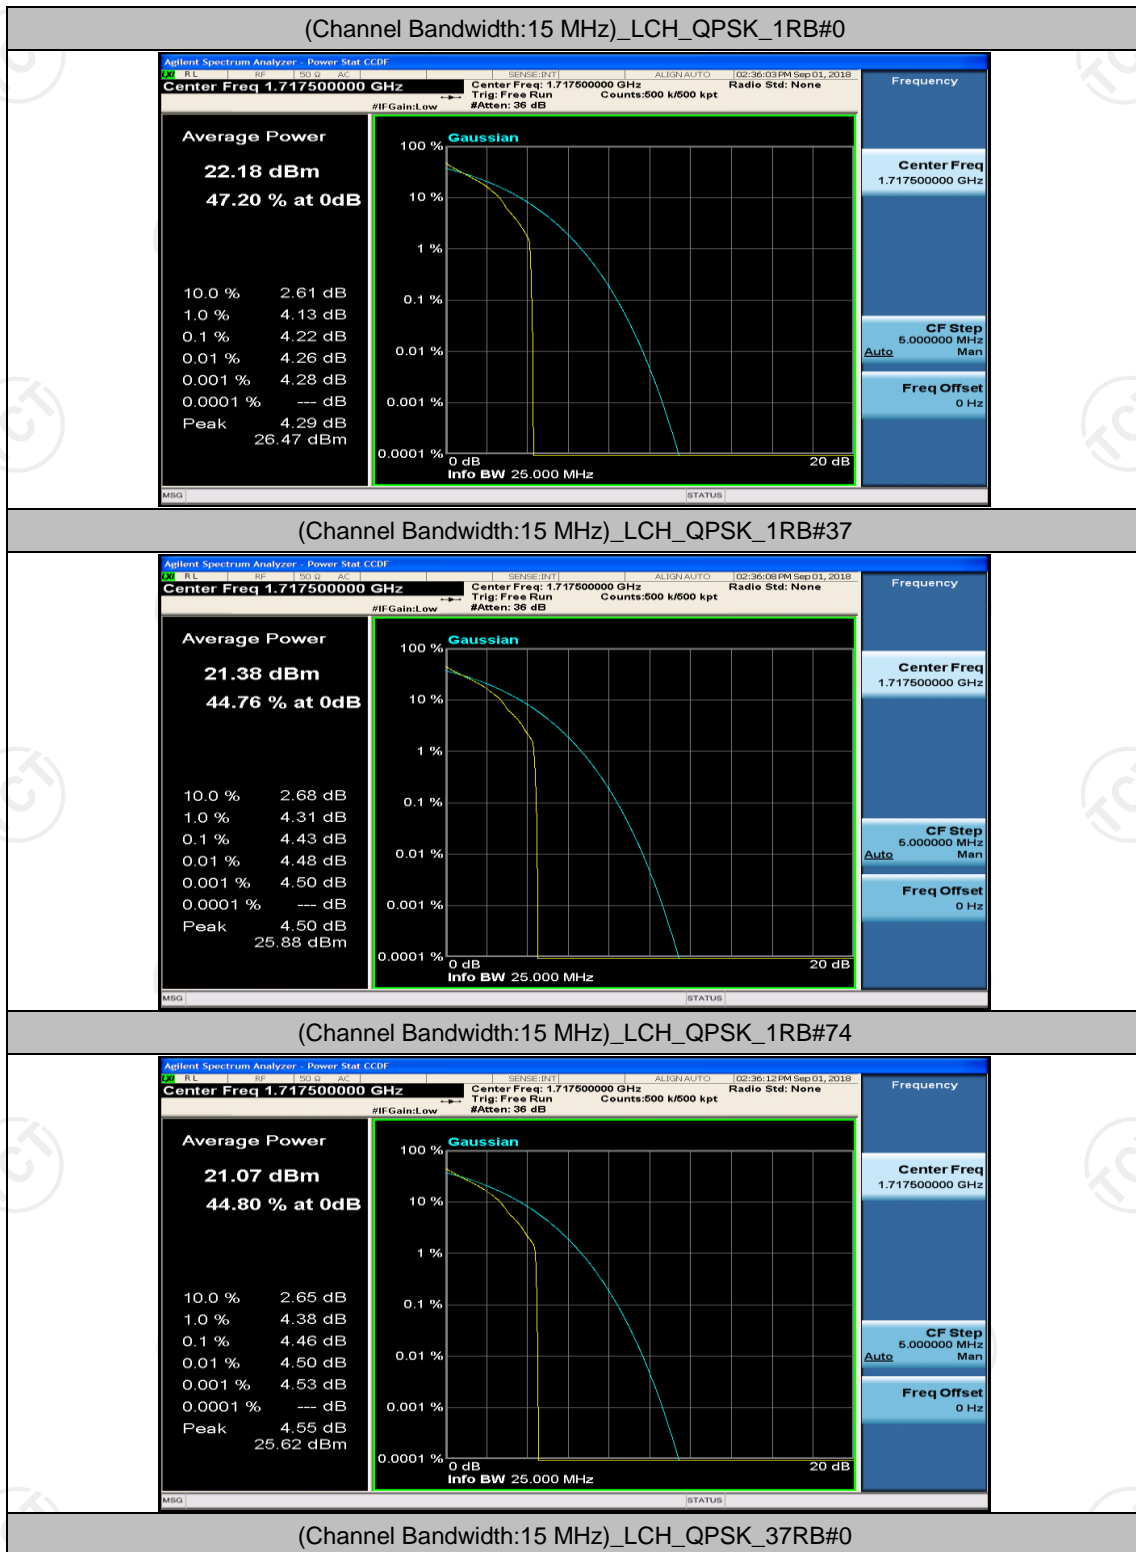

Channel Bandwidth: 10 MHz_LCH_16QAM_25RB#0

Channel Bandwidth: 10 MHz_MCH_16QAM_1RB#0

Channel Bandwidth: 10 MHz_MCH_16QAM_1RB#24

Channel Bandwidth: 10 MHz_MCH_16QAM_1RB#49

Channel Bandwidth: 15 MHz

(Channel Bandwidth:15 MHz)_LCH_QPSK_37RB#18