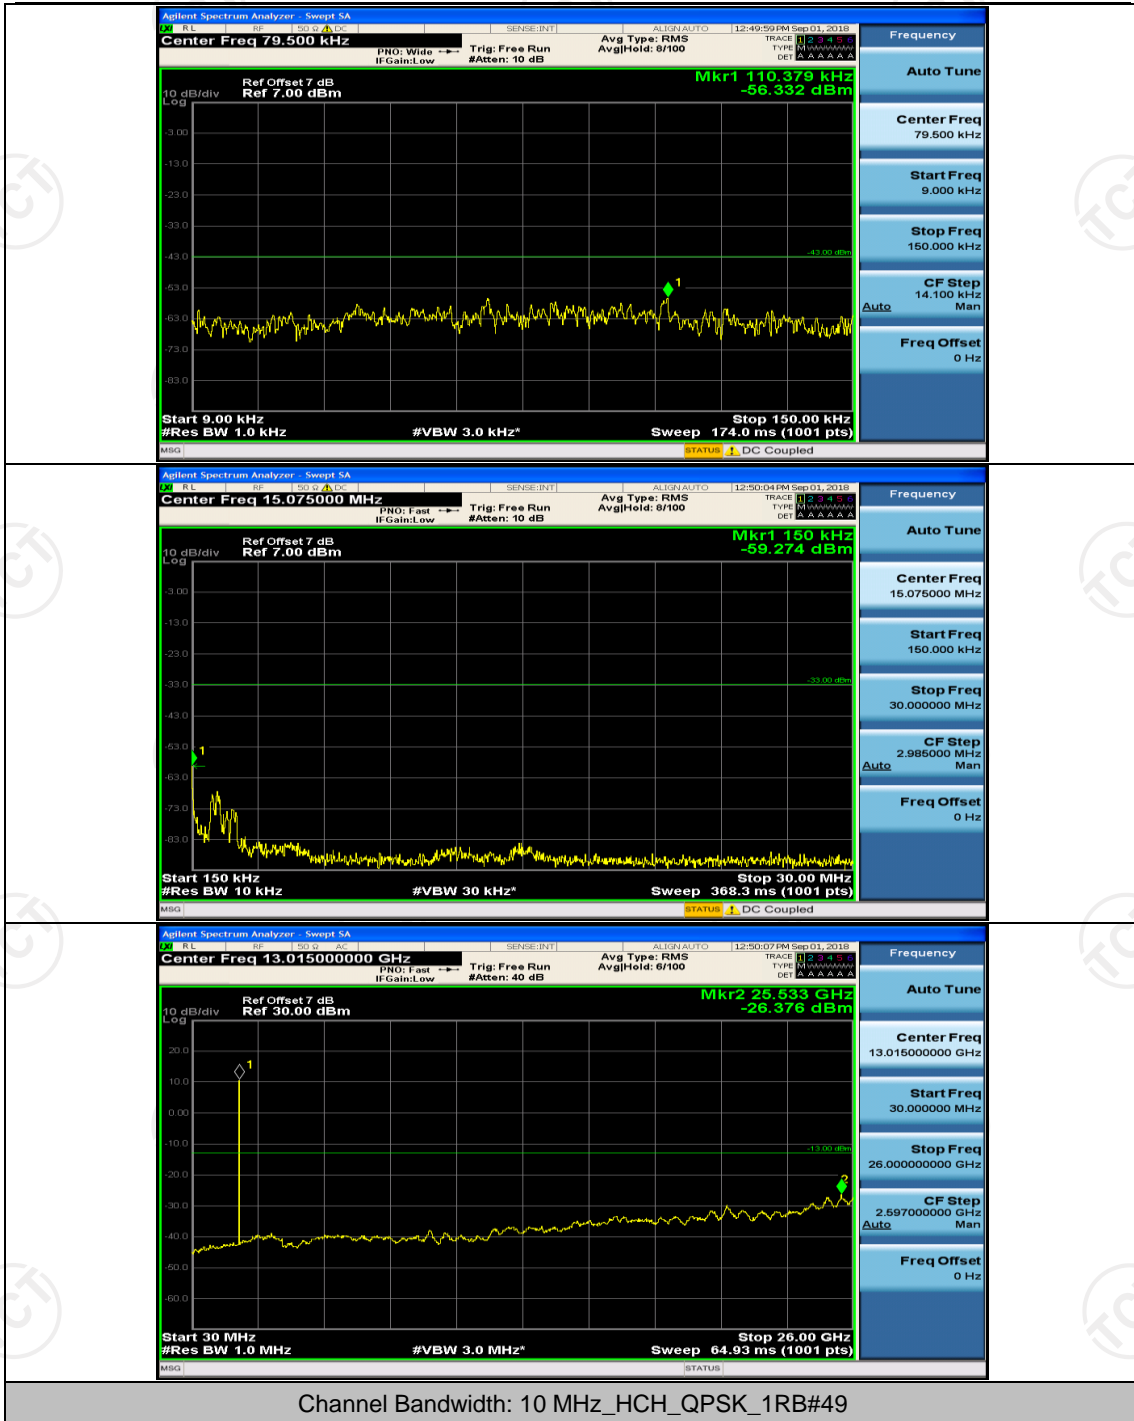

Channel Bandwidth: 10 MHz

Channel Bandwidth: 15 MHz

(Channel Bandwidth:15 MHz)_LCH_16QAM_1RB#0

(Channel Bandwidth:15 MHz)_LCH_16QAM_1RB#37