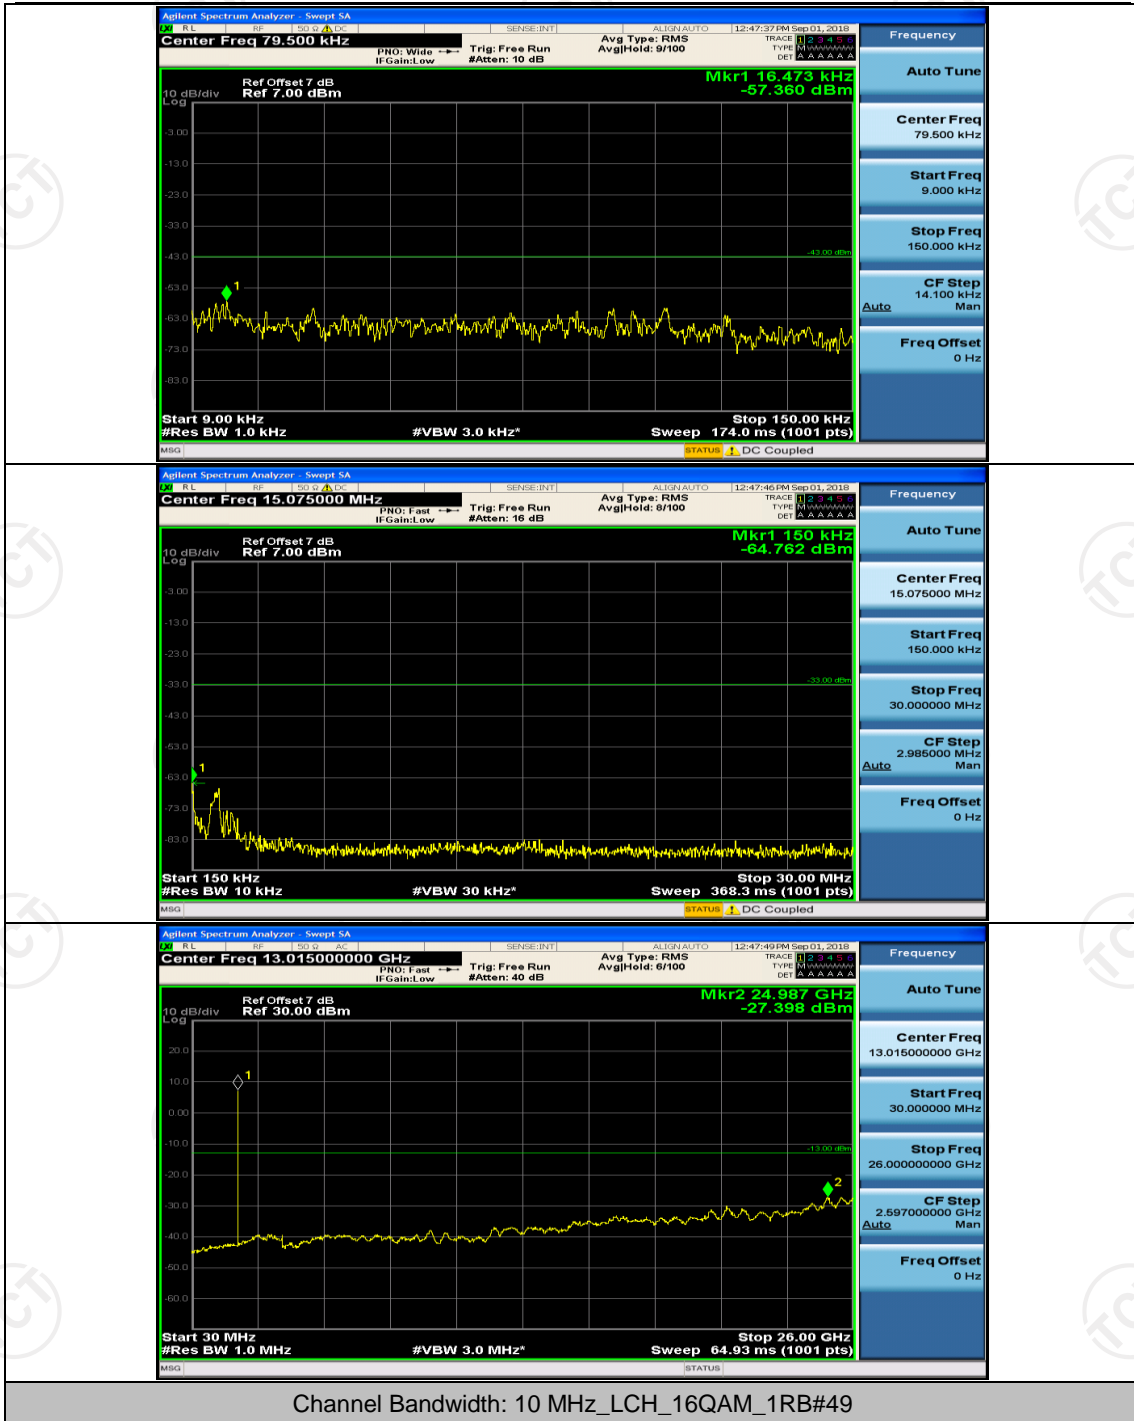

Channel Bandwidth: 10 MHz

Channel Bandwidth: 15 MHz

(Channel Bandwidth:15 MHz)_LCH_16QAM_1RB#0

(Channel Bandwidth:15 MHz)_LCH_16QAM_1RB#37