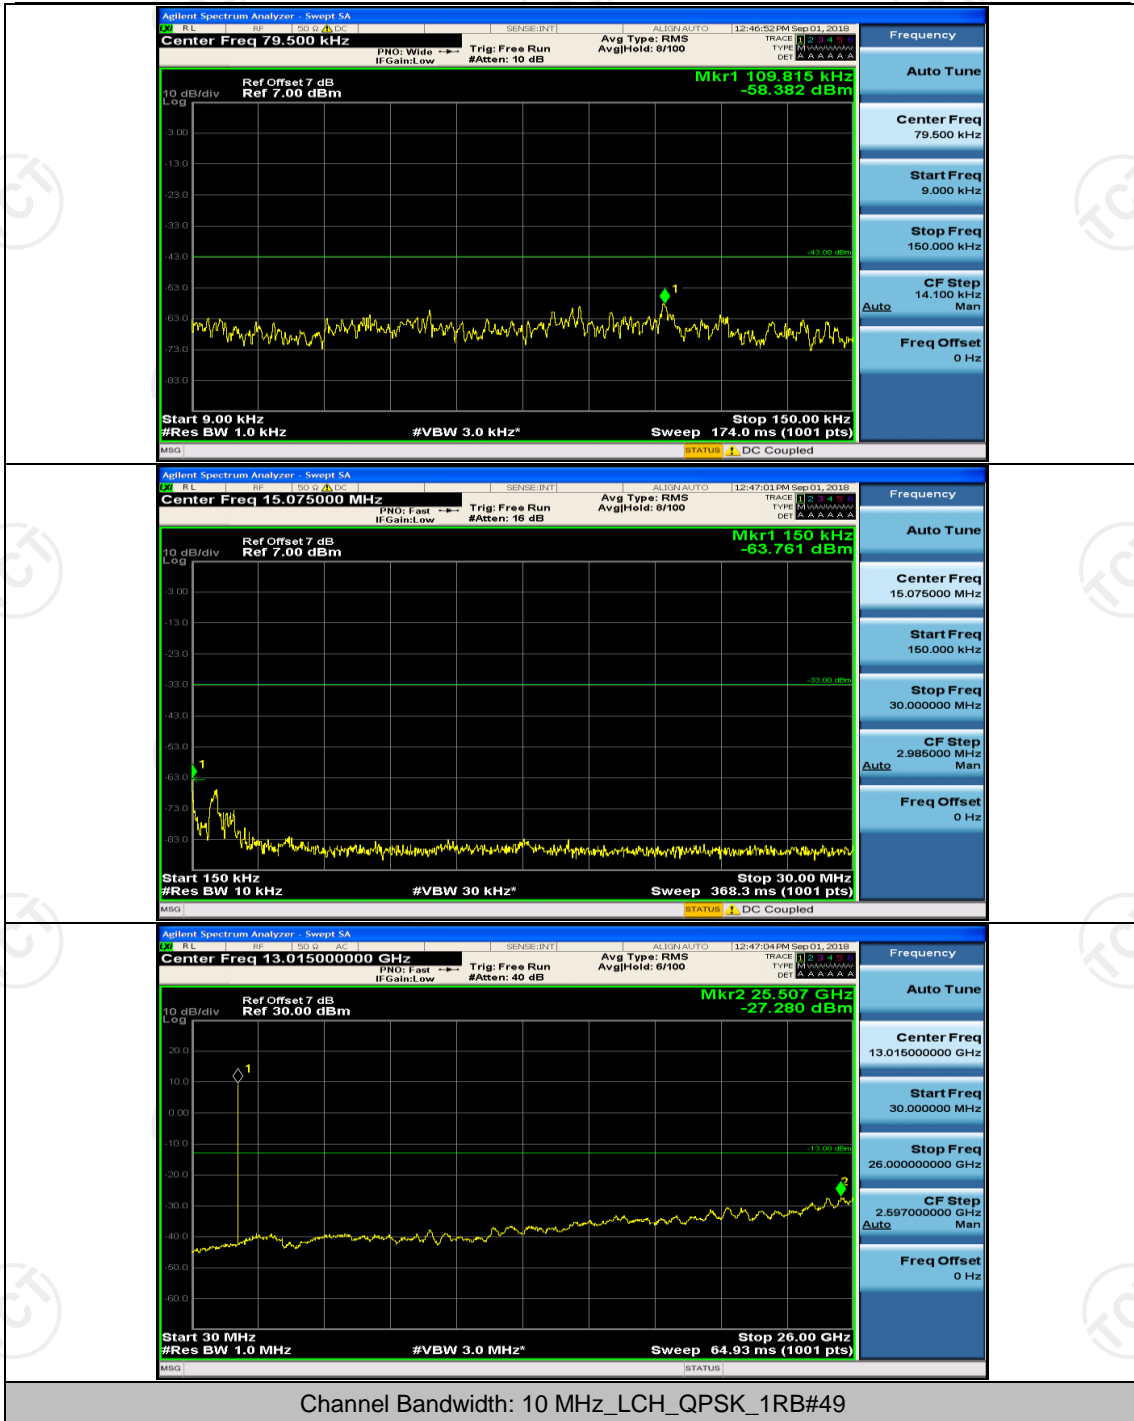

Channel Bandwidth: 10 MHz

Channel Bandwidth: 15 MHz

(Channel Bandwidth:15 MHz)_LCH_16QAM_1RB#0

(Channel Bandwidth:15 MHz)_LCH_16QAM_1RB#37