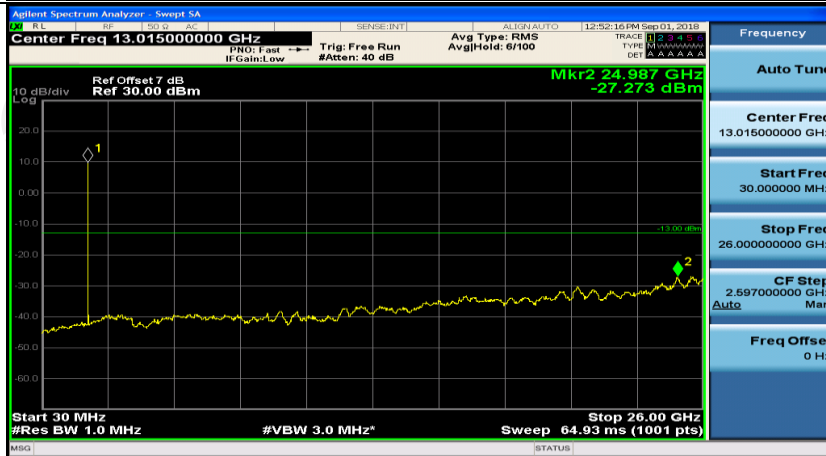

Channel Bandwidth: 10 MHz

Channel Bandwidth: 15 MHz

(Channel Bandwidth:15 MHz)_LCH_16QAM_1RB#0

(Channel Bandwidth:15 MHz)_LCH_16QAM_1RB#37