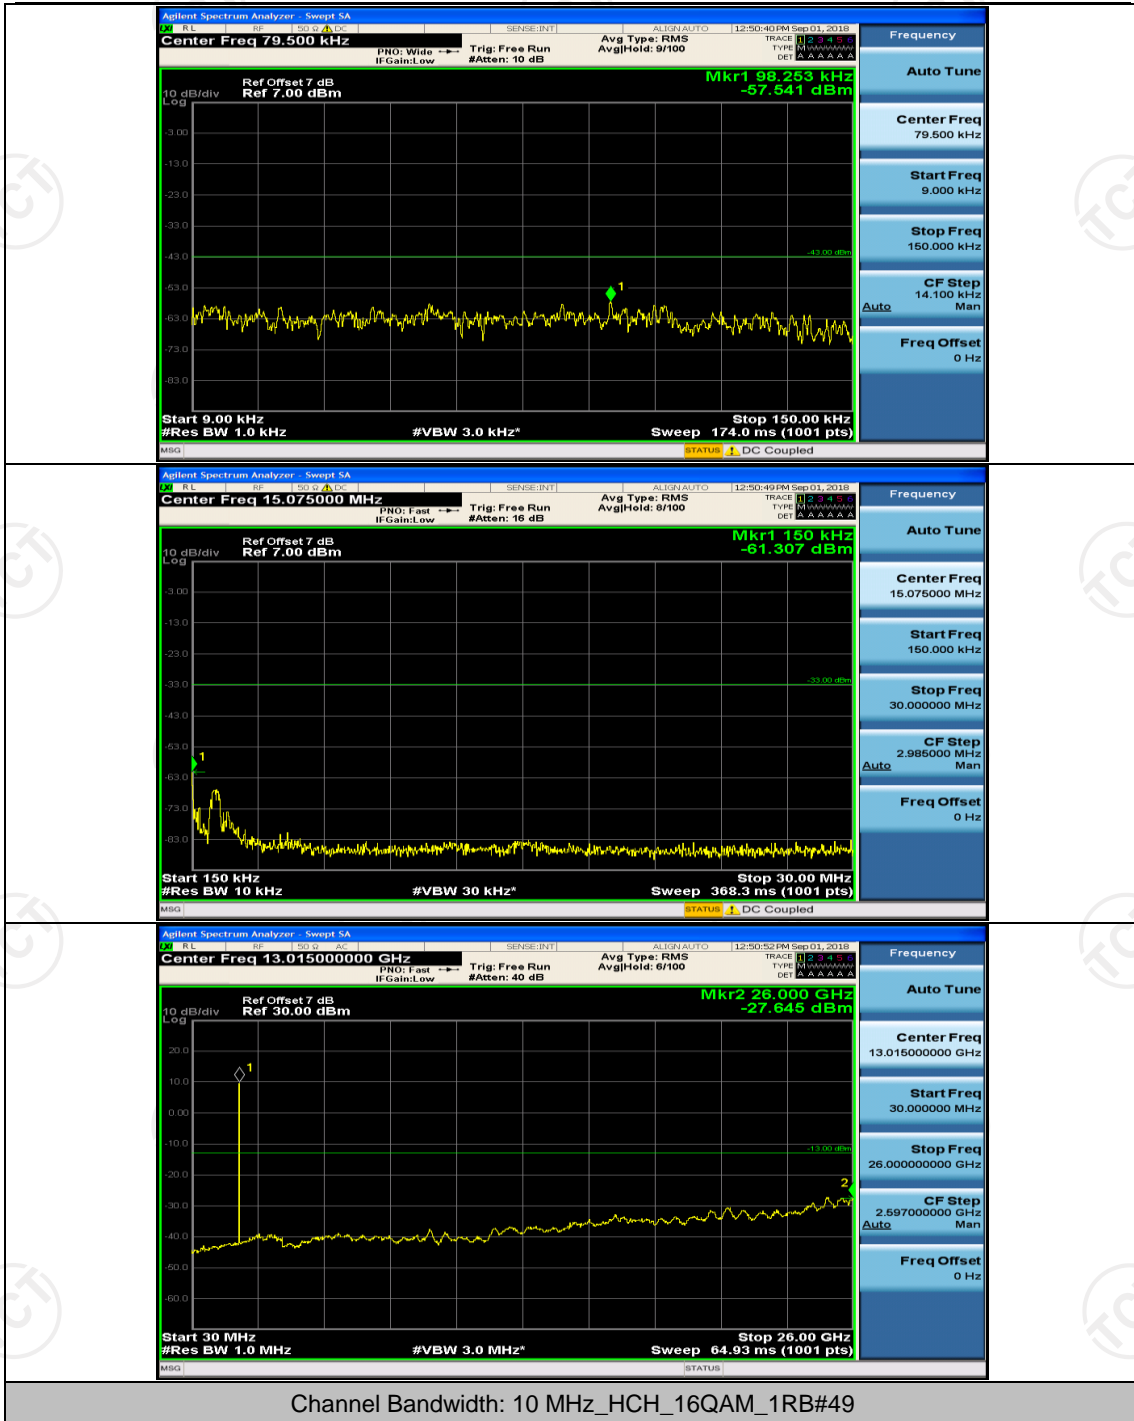

Channel Bandwidth: 10 MHz

Channel Bandwidth: 15 MHz

(Channel Bandwidth:15 MHz)_LCH_16QAM_1RB#0

(Channel Bandwidth:15 MHz)_LCH_16QAM_1RB#37