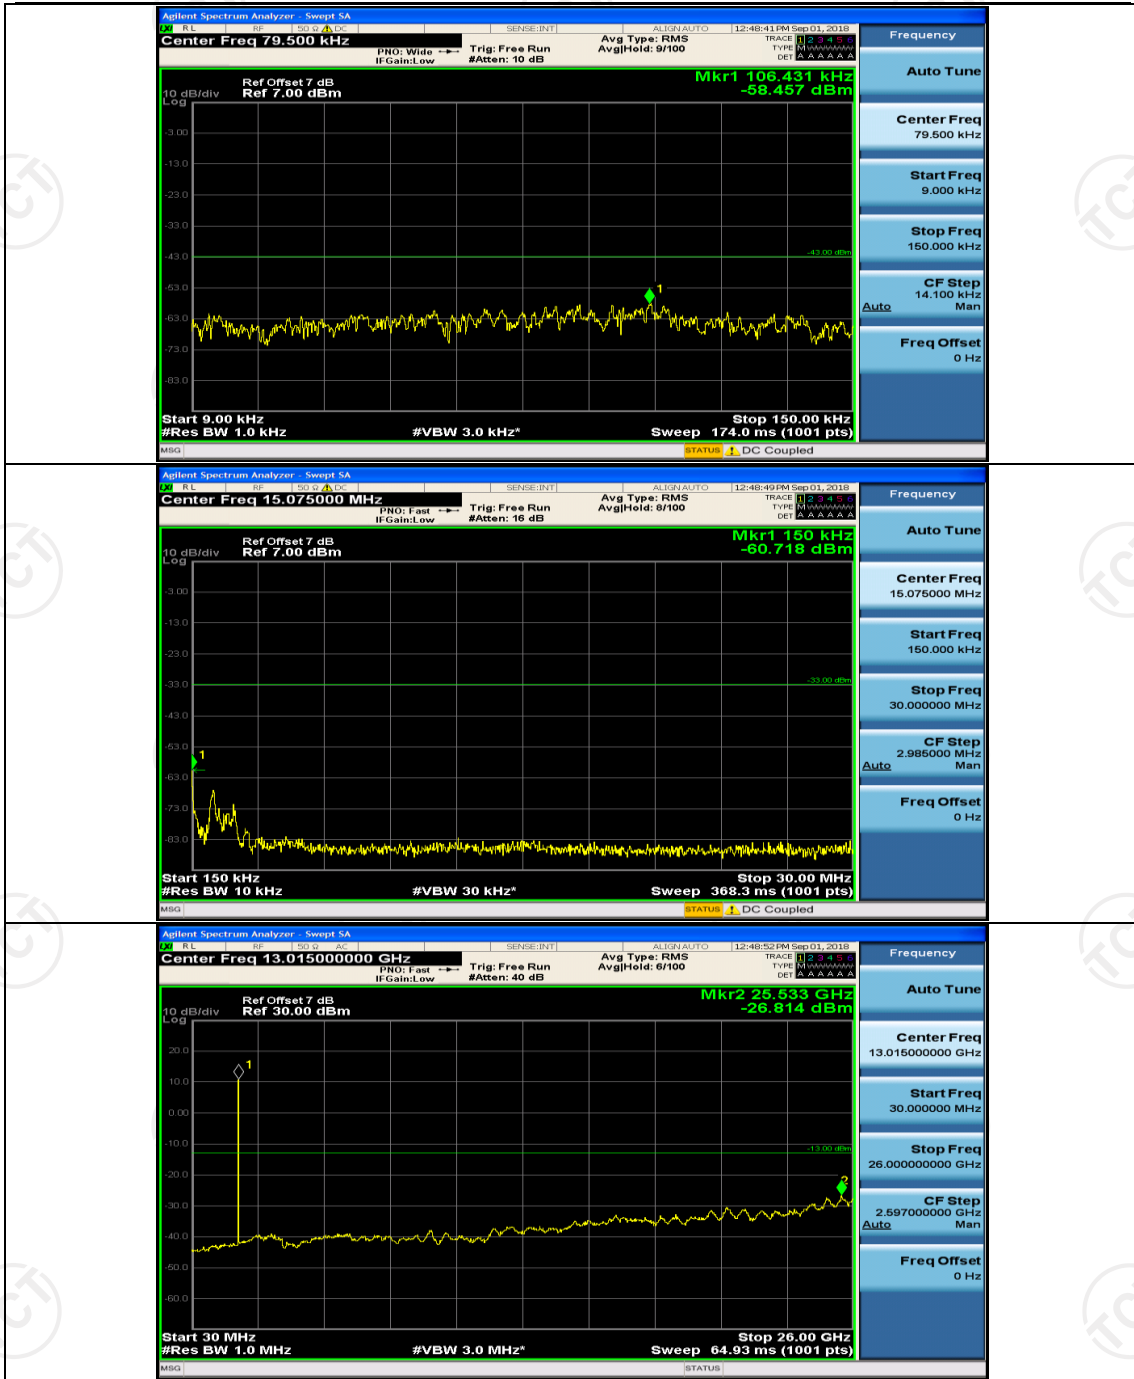

Channel Bandwidth: 10 MHz

Channel Bandwidth: 15 MHz

(Channel Bandwidth:15 MHz)_LCH_16QAM_1RB#0

(Channel Bandwidth:15 MHz)_LCH_16QAM_1RB#37