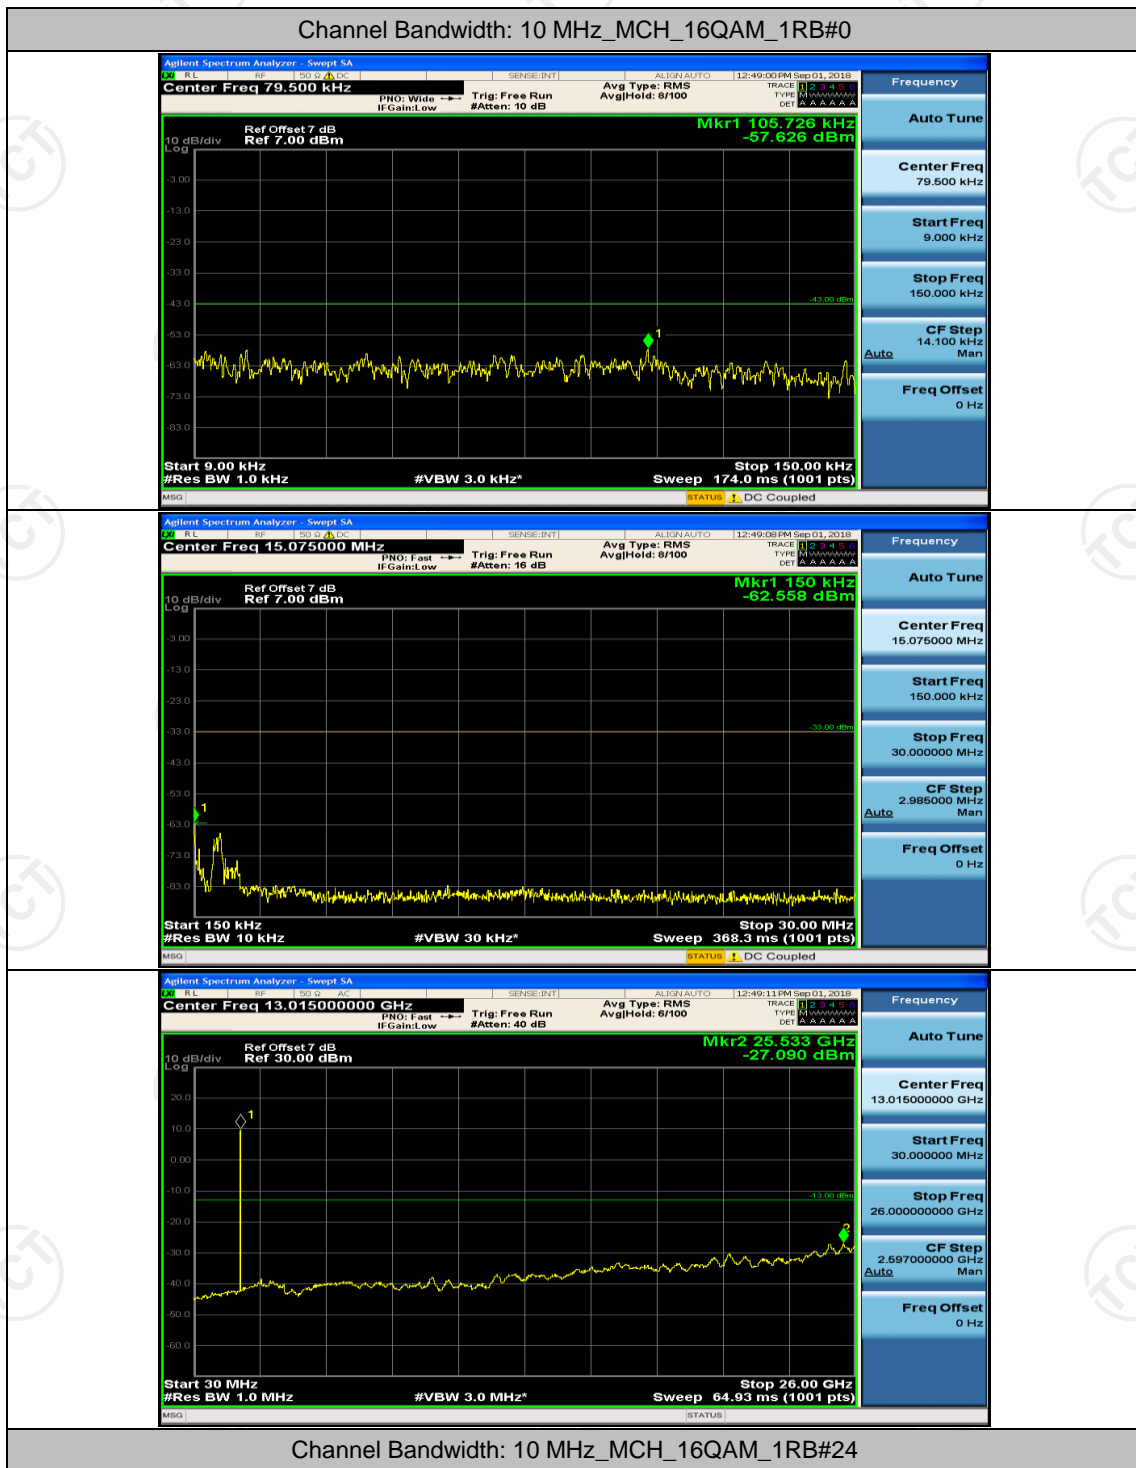

Channel Bandwidth: 10 MHz

Channel Bandwidth: 15 MHz

(Channel Bandwidth:15 MHz)_LCH_16QAM_1RB#0

(Channel Bandwidth:15 MHz)_LCH_16QAM_1RB#37