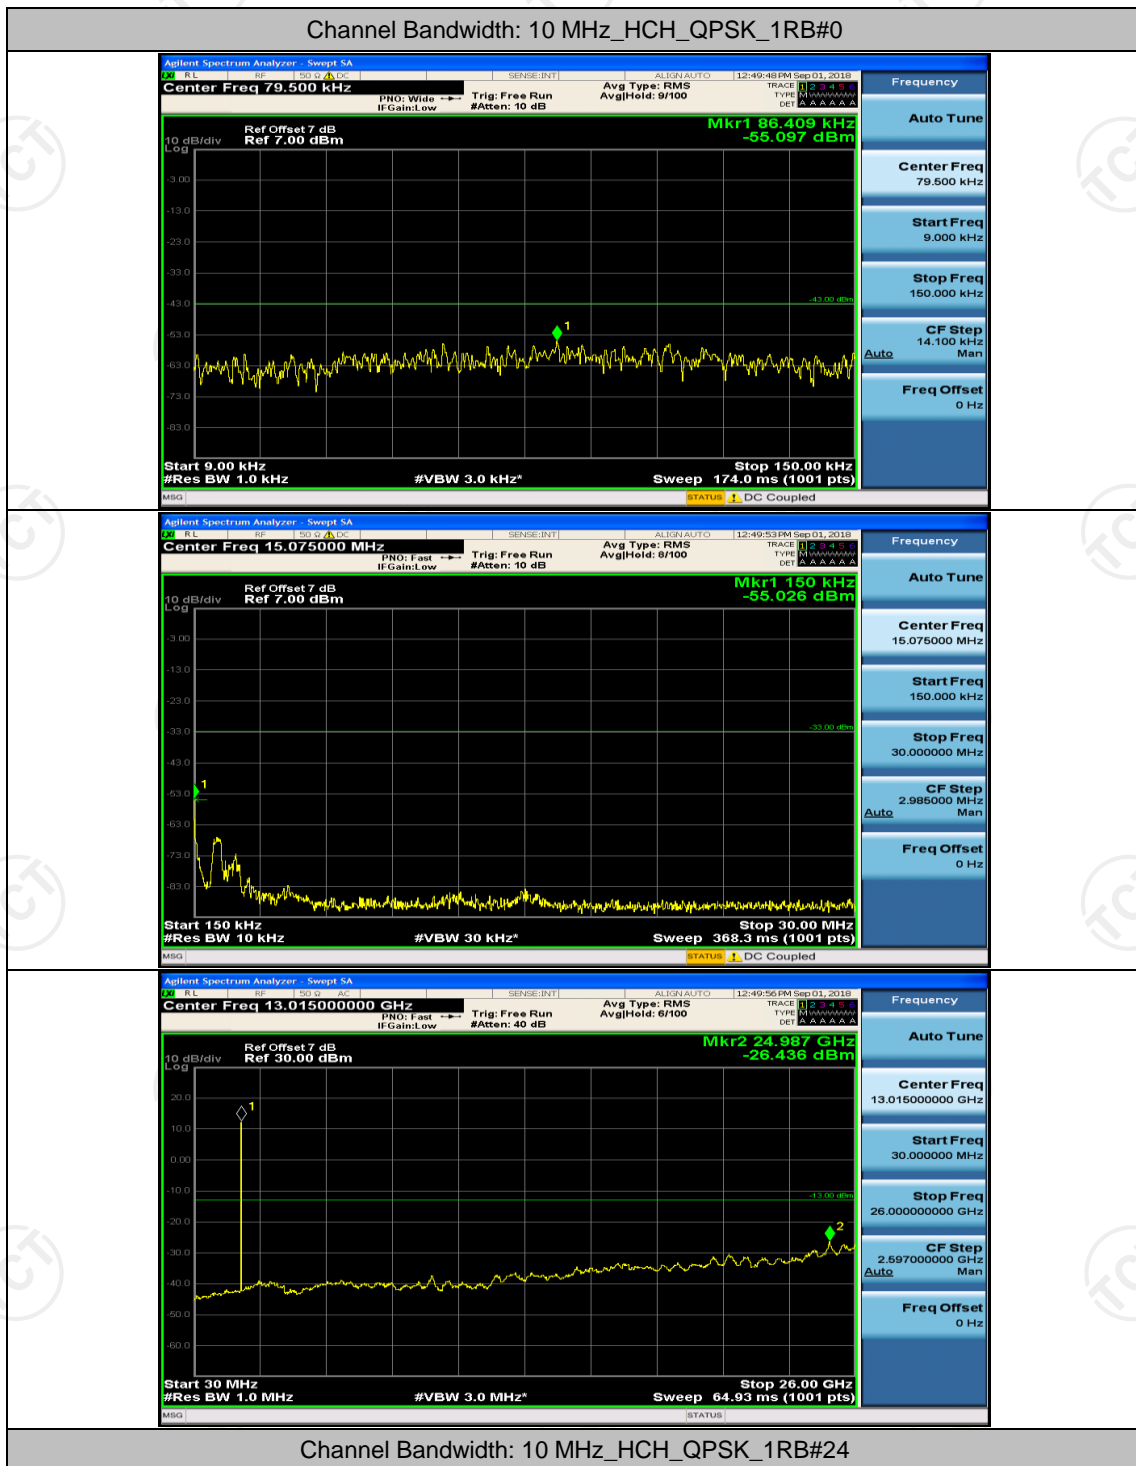

Channel Bandwidth: 10 MHz

Channel Bandwidth: 15 MHz

(Channel Bandwidth:15 MHz)_LCH_16QAM_1RB#0

(Channel Bandwidth:15 MHz)_LCH_16QAM_1RB#37