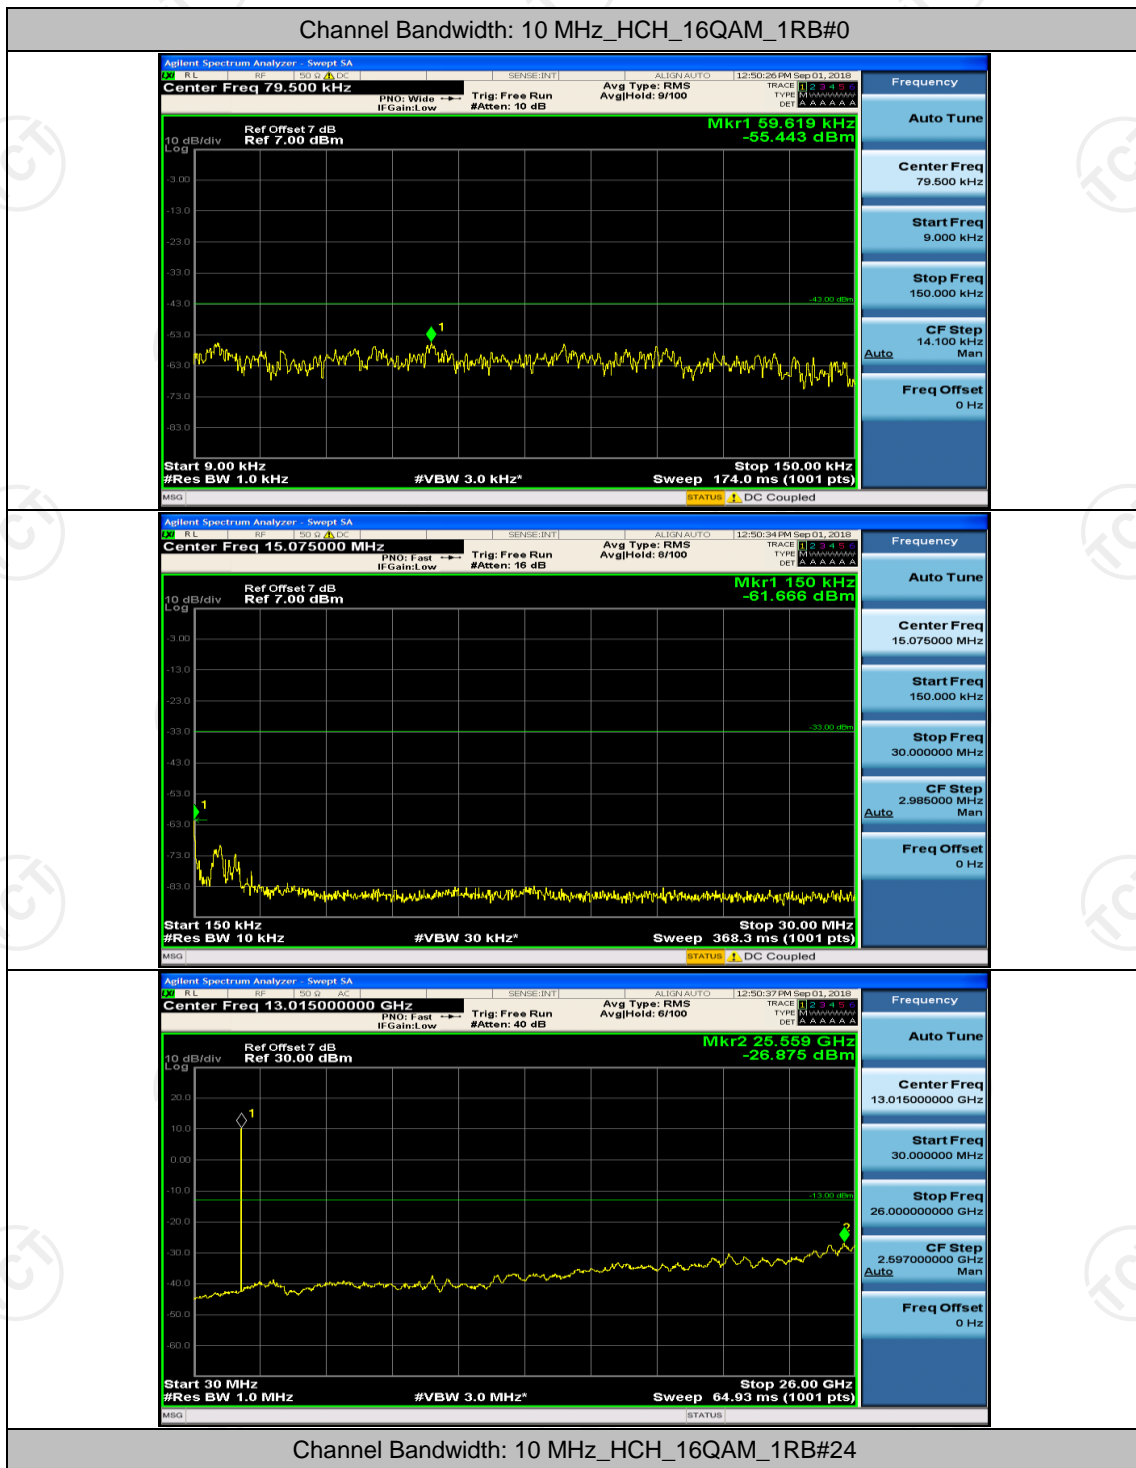

Channel Bandwidth: 10 MHz

Channel Bandwidth: 15 MHz

(Channel Bandwidth:15 MHz)_LCH_16QAM_1RB#0

(Channel Bandwidth:15 MHz)_LCH_16QAM_1RB#37