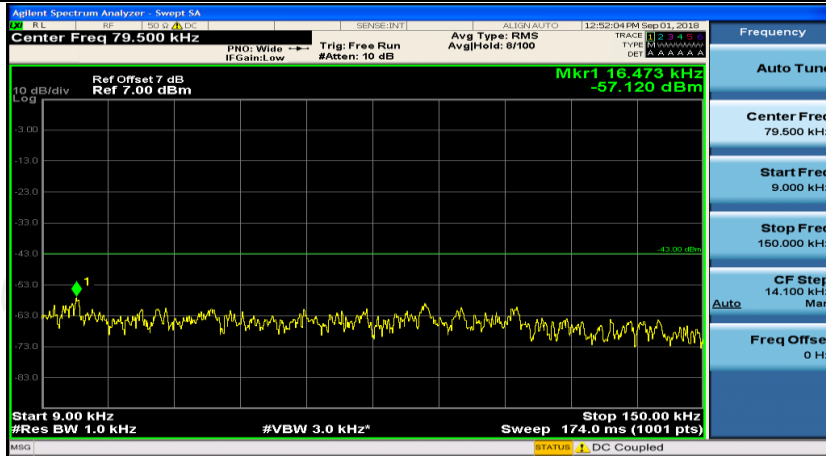

Channel Bandwidth: 10 MHz

Channel Bandwidth: 15 MHz

(Channel Bandwidth:15 MHz)_LCH_16QAM_1RB#0

(Channel Bandwidth:15 MHz)_LCH_16QAM_1RB#37