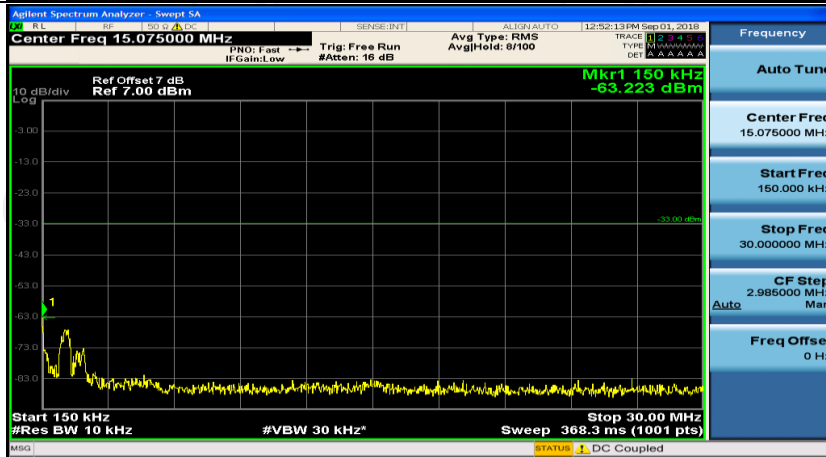

Channel Bandwidth: 10 MHz

Channel Bandwidth: 15 MHz

(Channel Bandwidth:15 MHz)_LCH_16QAM_1RB#0

(Channel Bandwidth:15 MHz)_LCH_16QAM_1RB#37