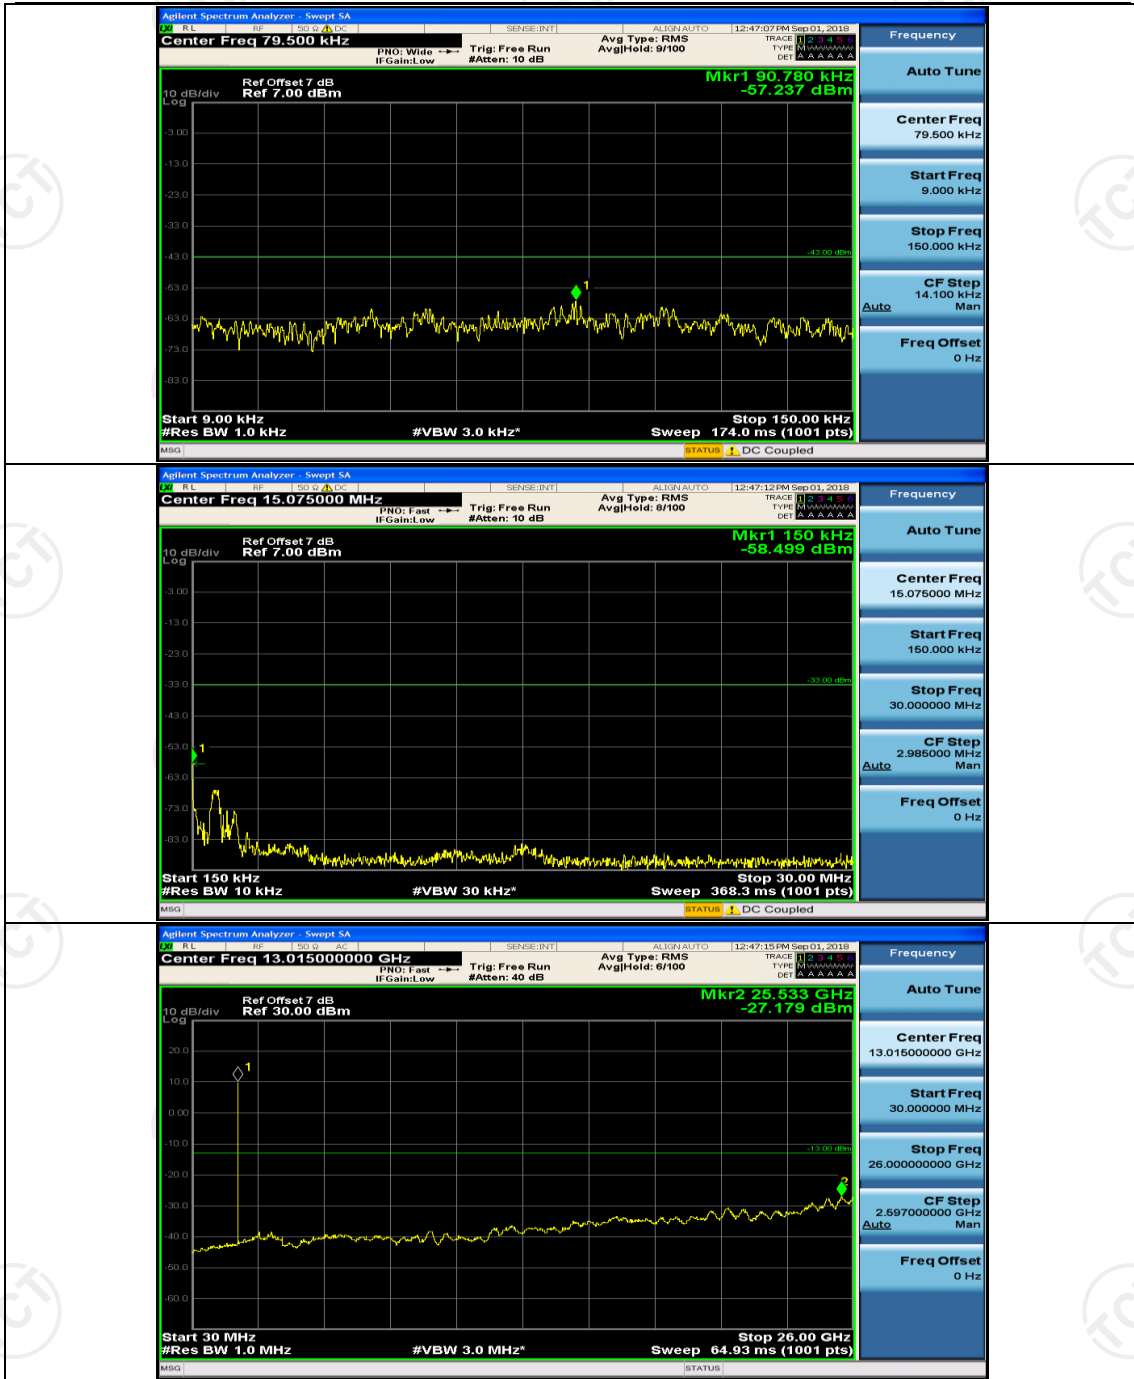

Channel Bandwidth: 10 MHz

Channel Bandwidth: 15 MHz

(Channel Bandwidth:15 MHz)_LCH_16QAM_1RB#0

(Channel Bandwidth:15 MHz)_LCH_16QAM_1RB#37