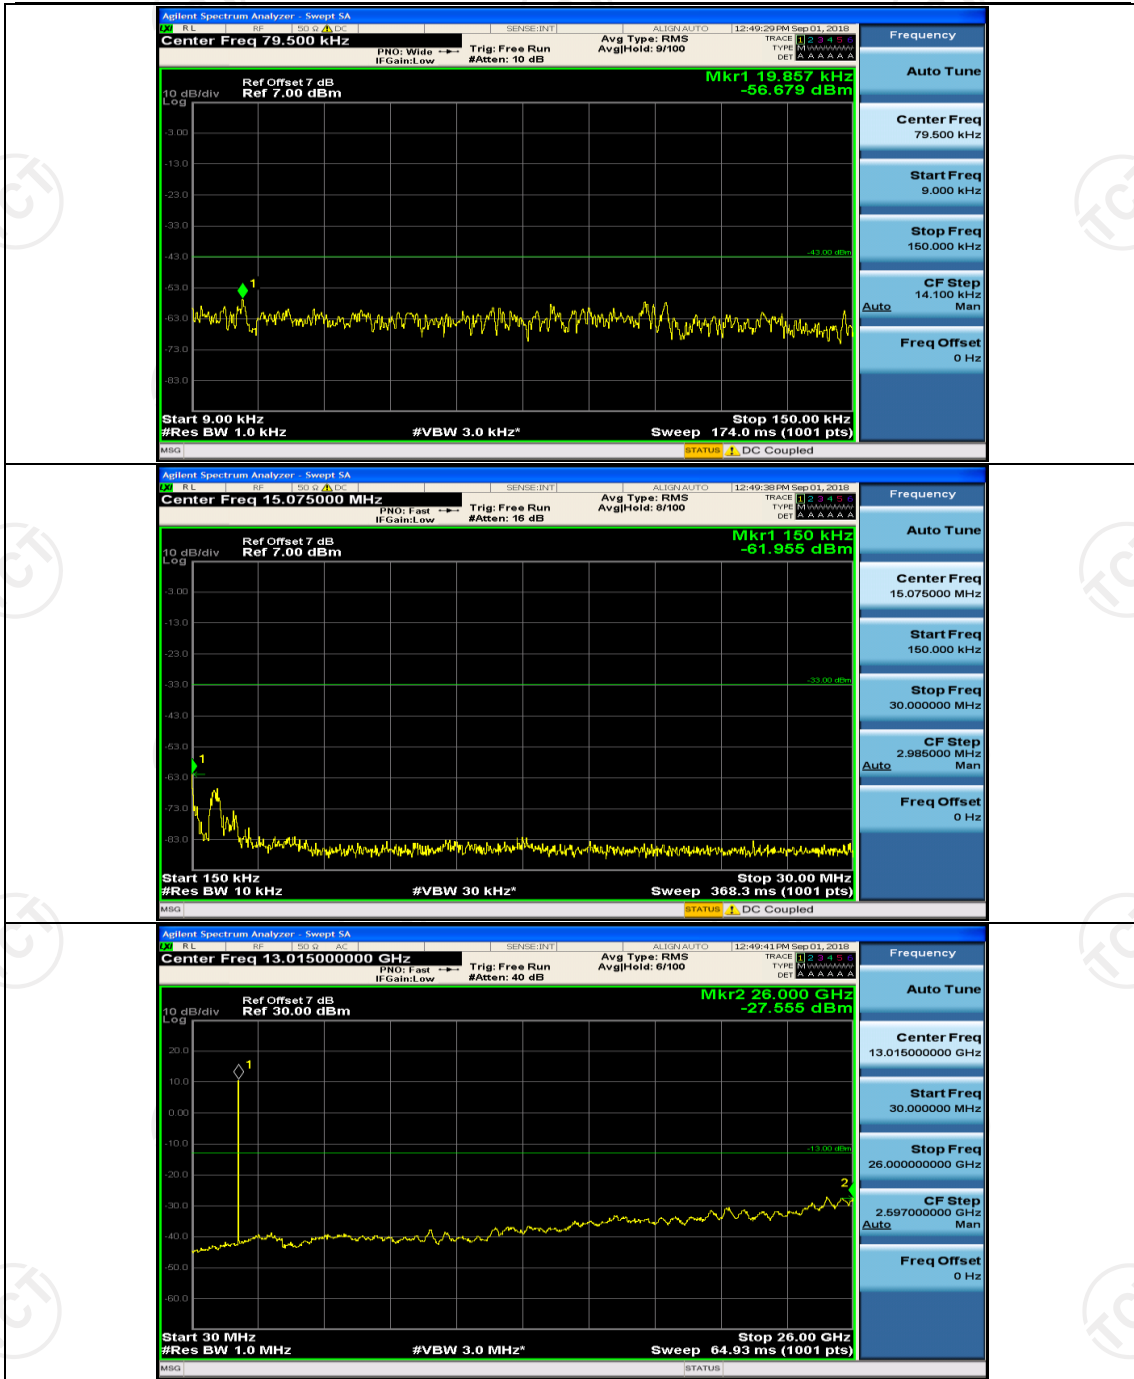

Channel Bandwidth: 10 MHz

Channel Bandwidth: 15 MHz

(Channel Bandwidth:15 MHz)_LCH_16QAM_1RB#0

(Channel Bandwidth:15 MHz)_LCH_16QAM_1RB#37