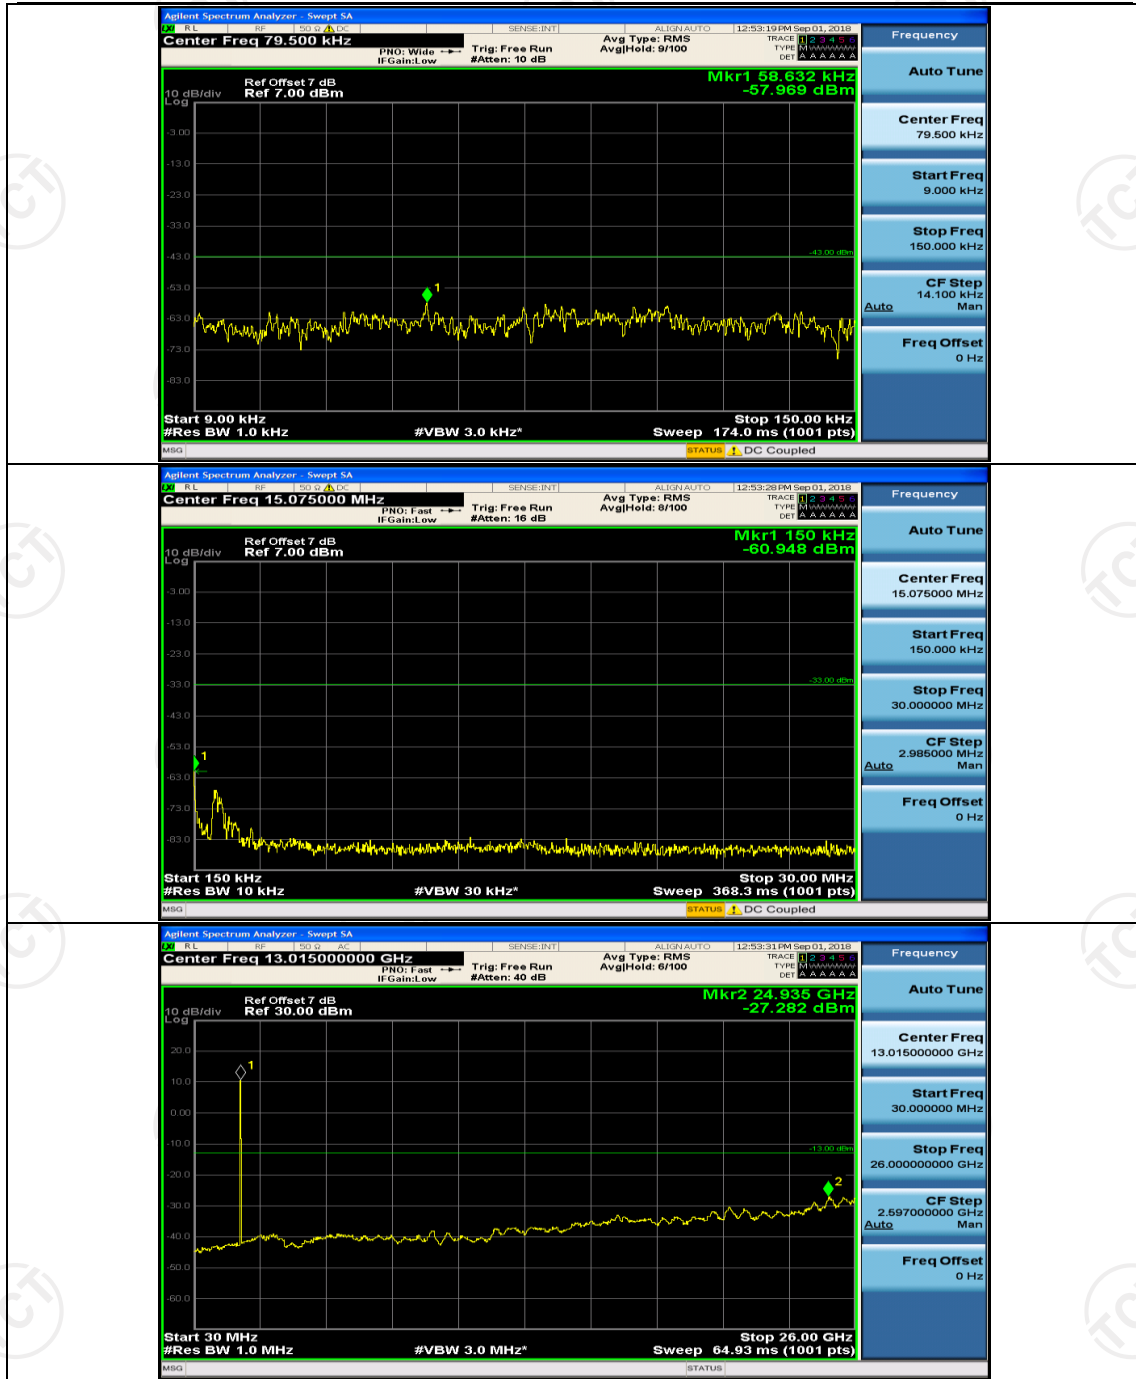

Channel Bandwidth: 10 MHz

Channel Bandwidth: 15 MHz

(Channel Bandwidth:15 MHz)_LCH_16QAM_1RB#0

(Channel Bandwidth:15 MHz)_LCH_16QAM_1RB#37