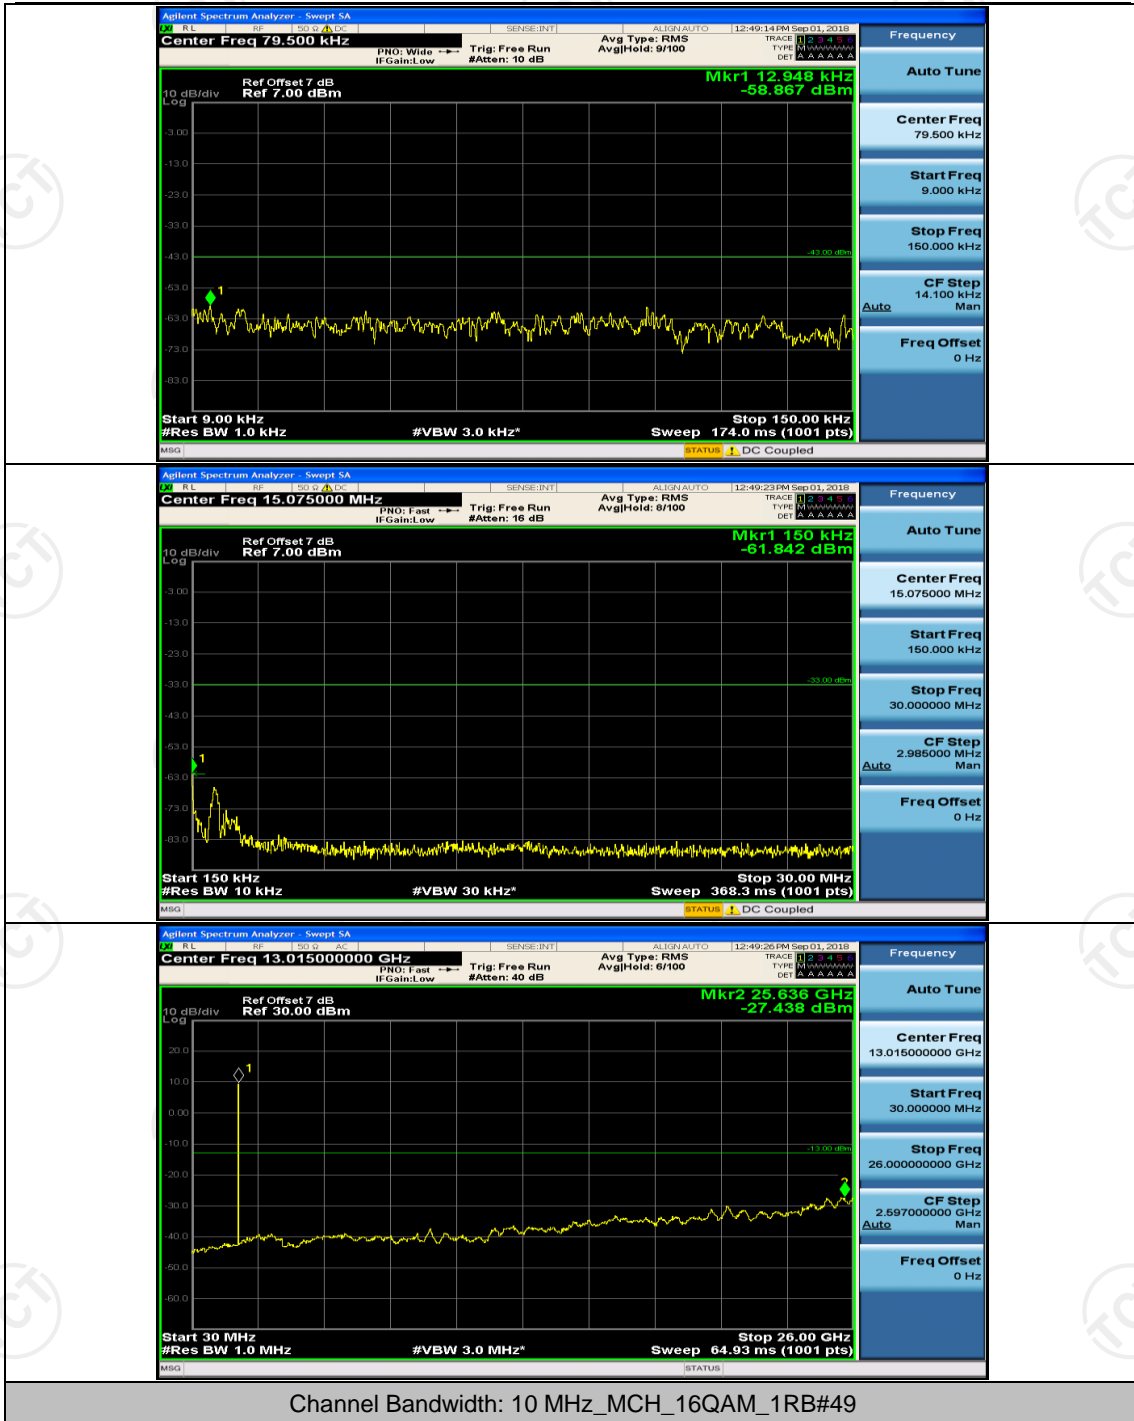

Channel Bandwidth: 10 MHz

Channel Bandwidth: 15 MHz

(Channel Bandwidth:15 MHz)_LCH_16QAM_1RB#0

(Channel Bandwidth:15 MHz)_LCH_16QAM_1RB#37