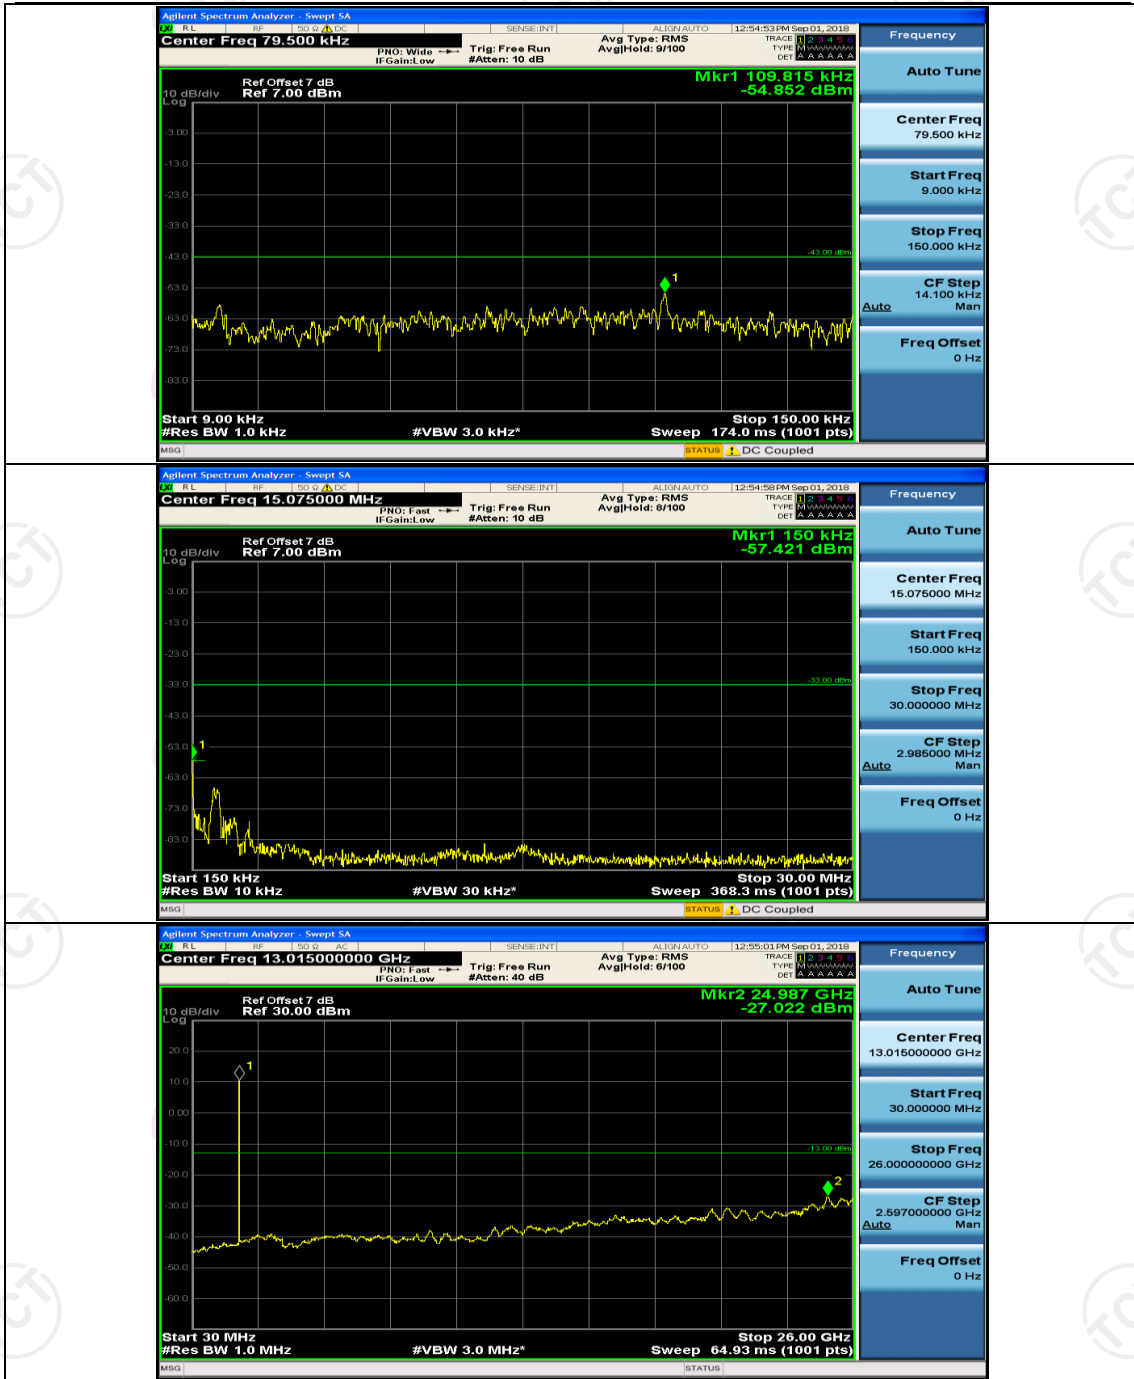

Channel Bandwidth: 10 MHz

Channel Bandwidth: 15 MHz

(Channel Bandwidth:15 MHz)_LCH_16QAM_1RB#0

(Channel Bandwidth:15 MHz)_LCH_16QAM_1RB#37