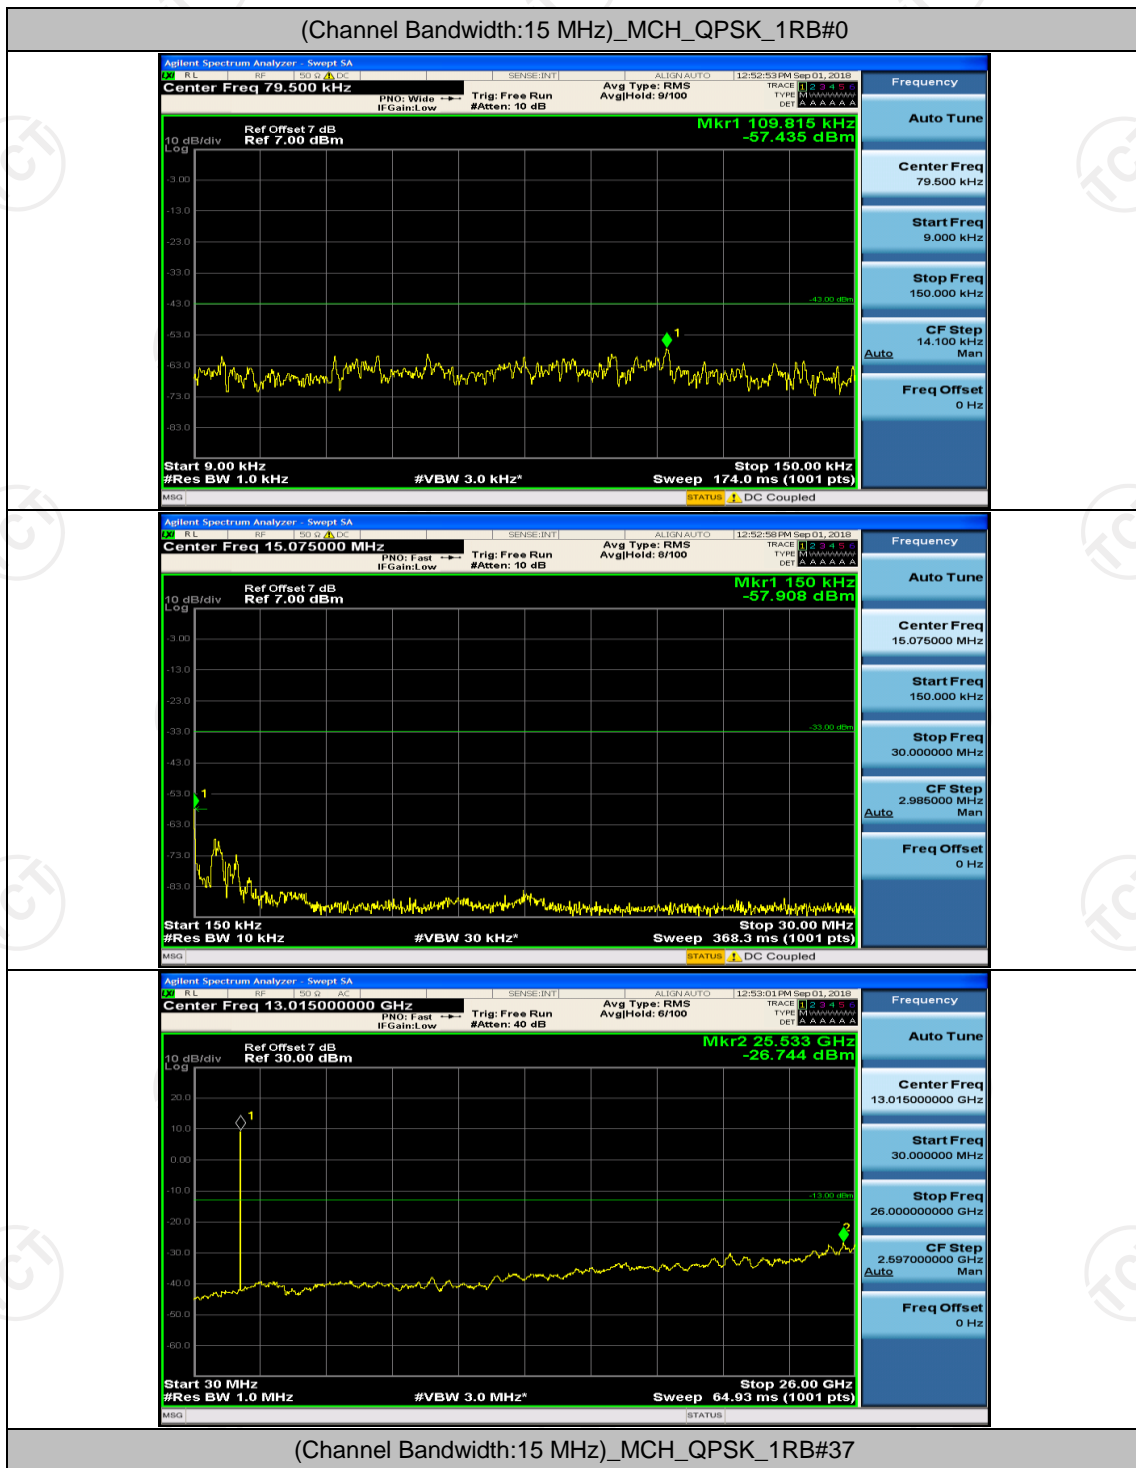

Channel Bandwidth: 10 MHz

Channel Bandwidth: 15 MHz

(Channel Bandwidth:15 MHz)_LCH_16QAM_1RB#0

(Channel Bandwidth:15 MHz)_LCH_16QAM_1RB#37