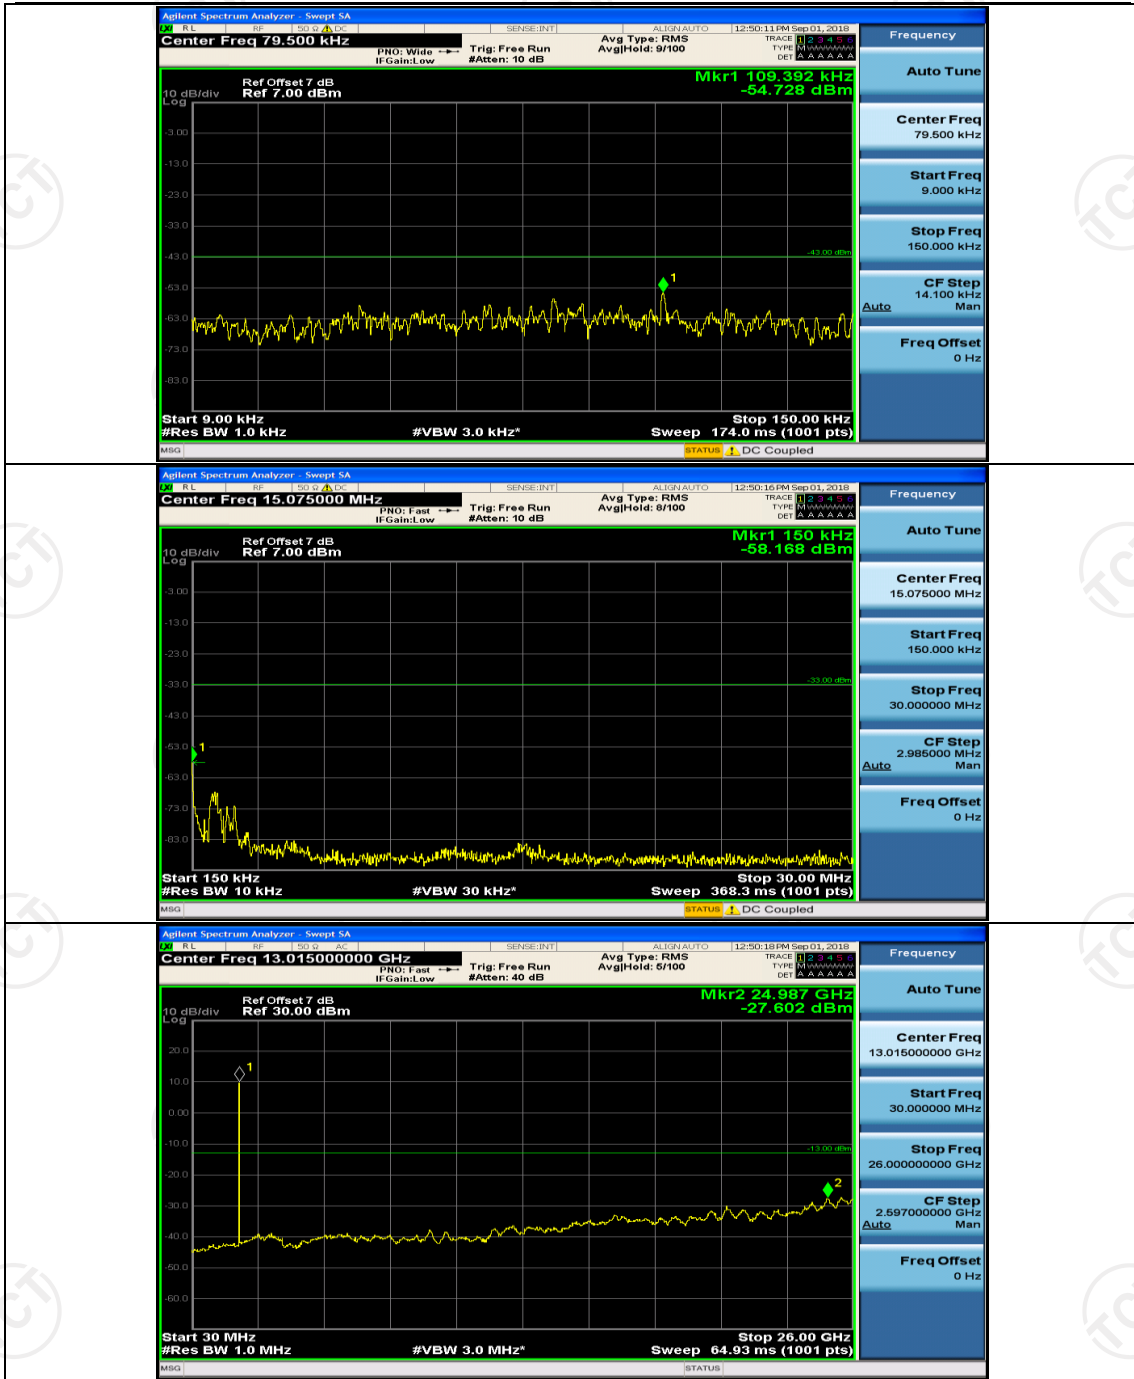

Channel Bandwidth: 10 MHz

Channel Bandwidth: 15 MHz

(Channel Bandwidth:15 MHz)_LCH_16QAM_1RB#0

(Channel Bandwidth:15 MHz)_LCH_16QAM_1RB#37