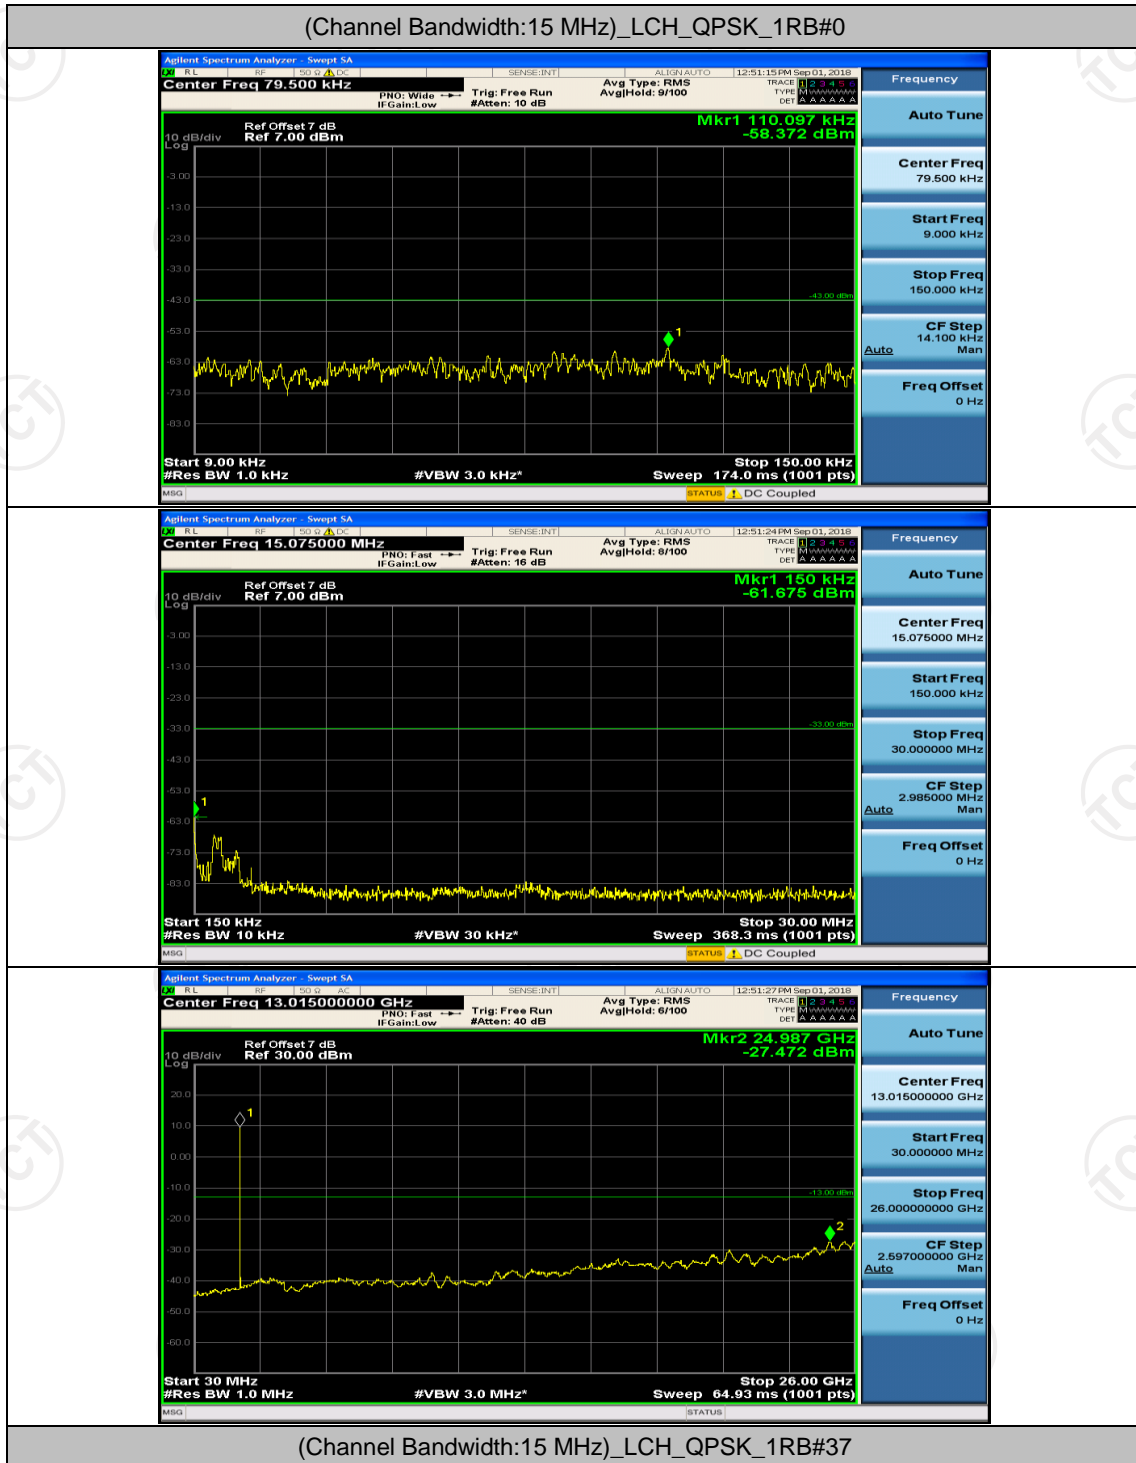

Channel Bandwidth: 10 MHz

Channel Bandwidth: 15 MHz

(Channel Bandwidth:15 MHz)_LCH_16QAM_1RB#0

(Channel Bandwidth:15 MHz)_LCH_16QAM_1RB#37