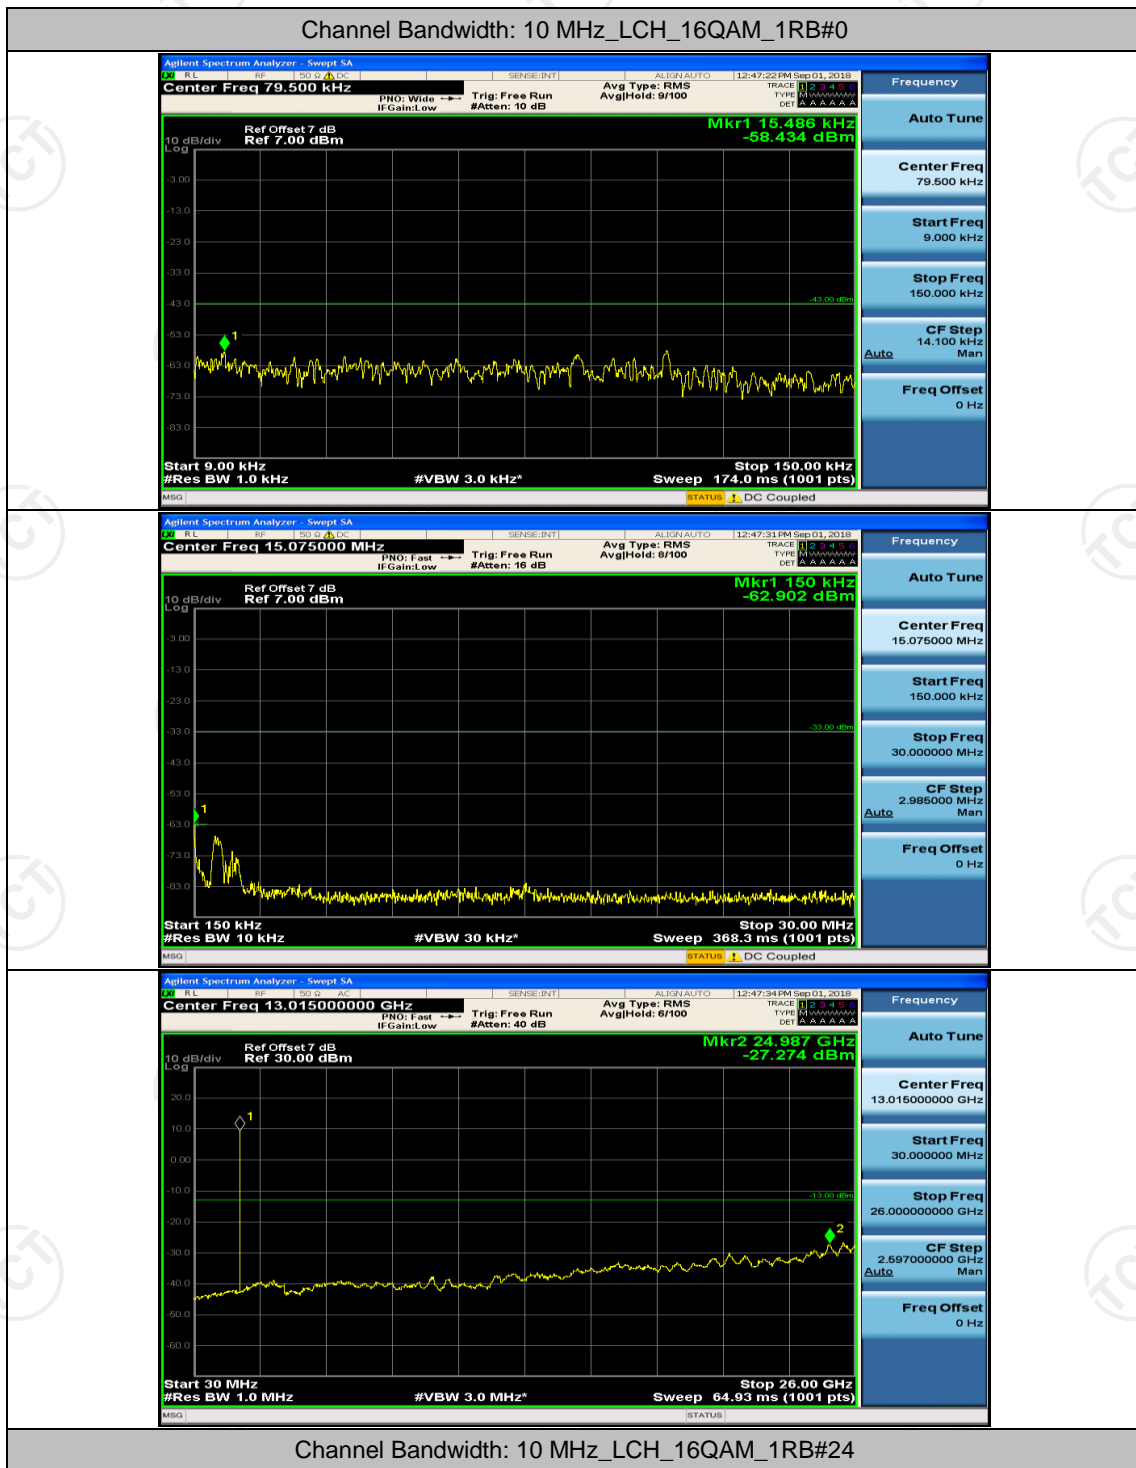

Channel Bandwidth: 10 MHz

Channel Bandwidth: 15 MHz

(Channel Bandwidth:15 MHz)_LCH_16QAM_1RB#0

(Channel Bandwidth:15 MHz)_LCH_16QAM_1RB#37