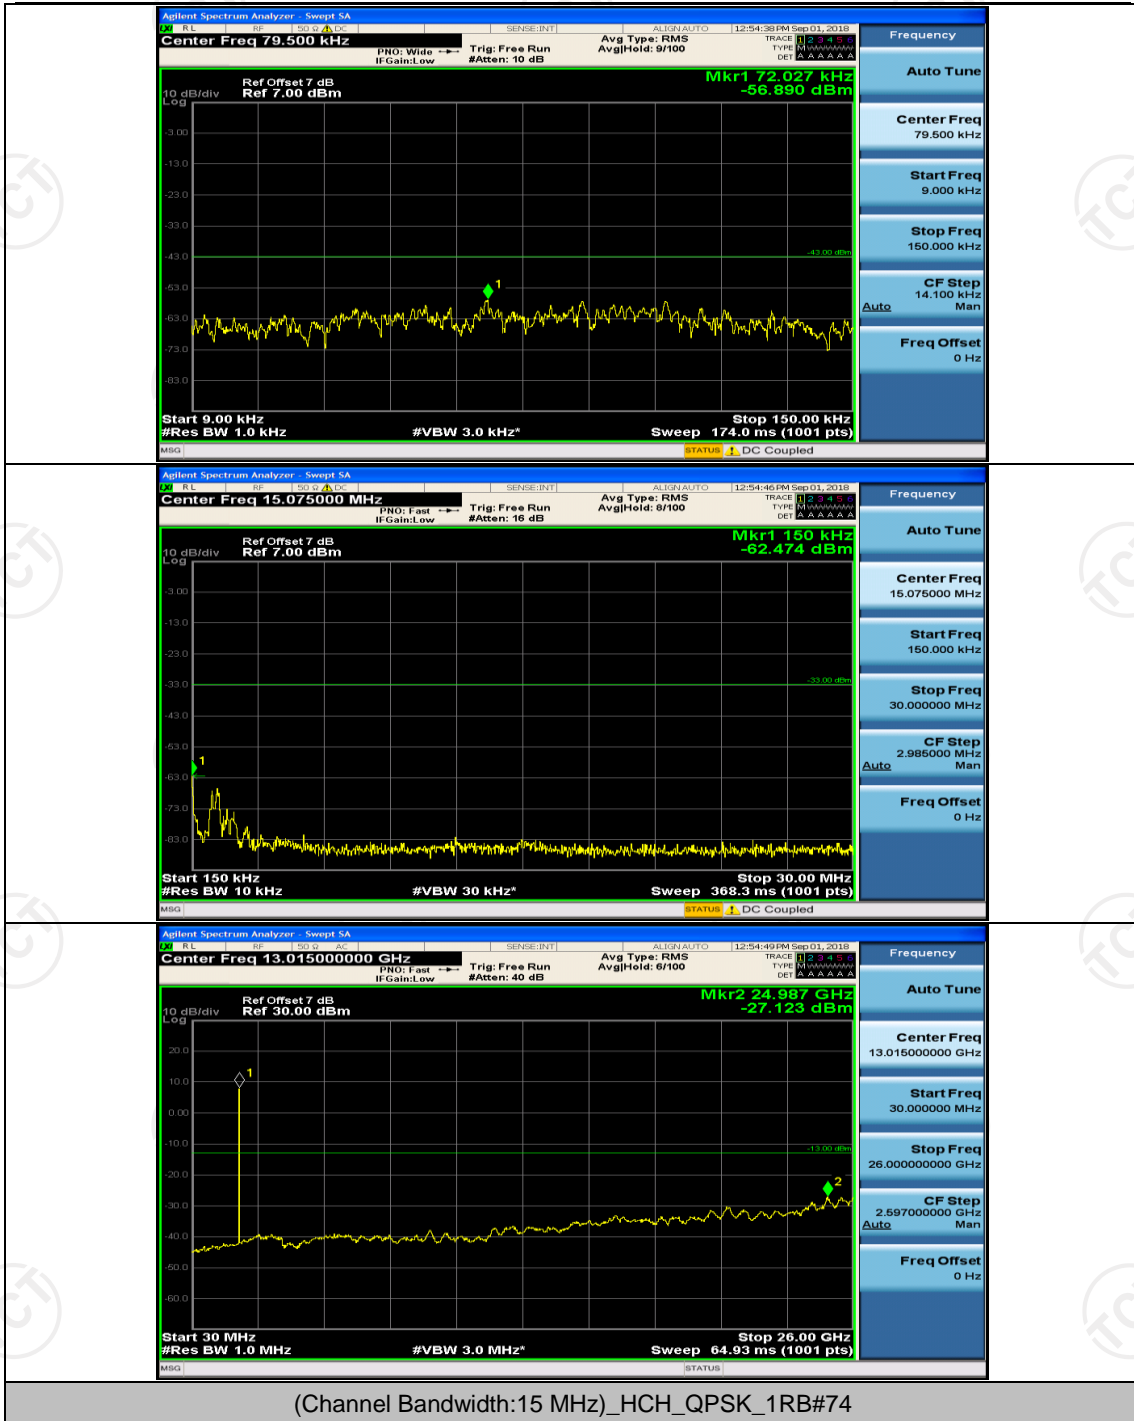

Channel Bandwidth: 10 MHz

Channel Bandwidth: 15 MHz

(Channel Bandwidth:15 MHz)_LCH_16QAM_1RB#0

(Channel Bandwidth:15 MHz)_LCH_16QAM_1RB#37