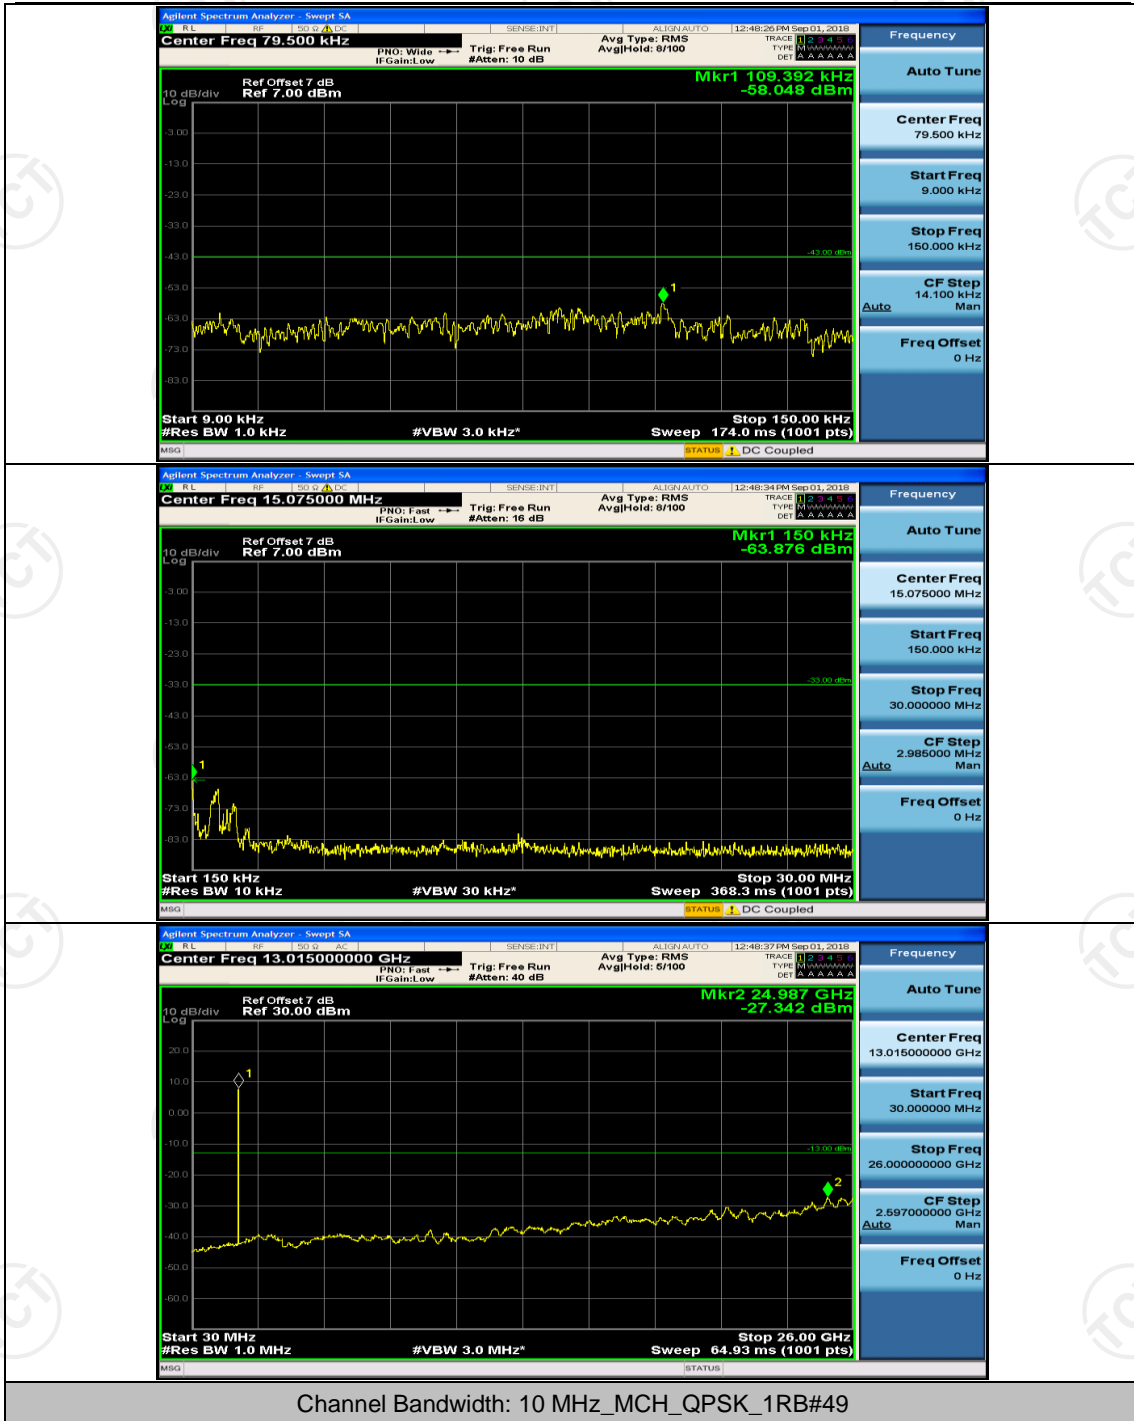

Channel Bandwidth: 10 MHz

Channel Bandwidth: 15 MHz

(Channel Bandwidth:15 MHz)_LCH_16QAM_1RB#0

(Channel Bandwidth:15 MHz)_LCH_16QAM_1RB#37