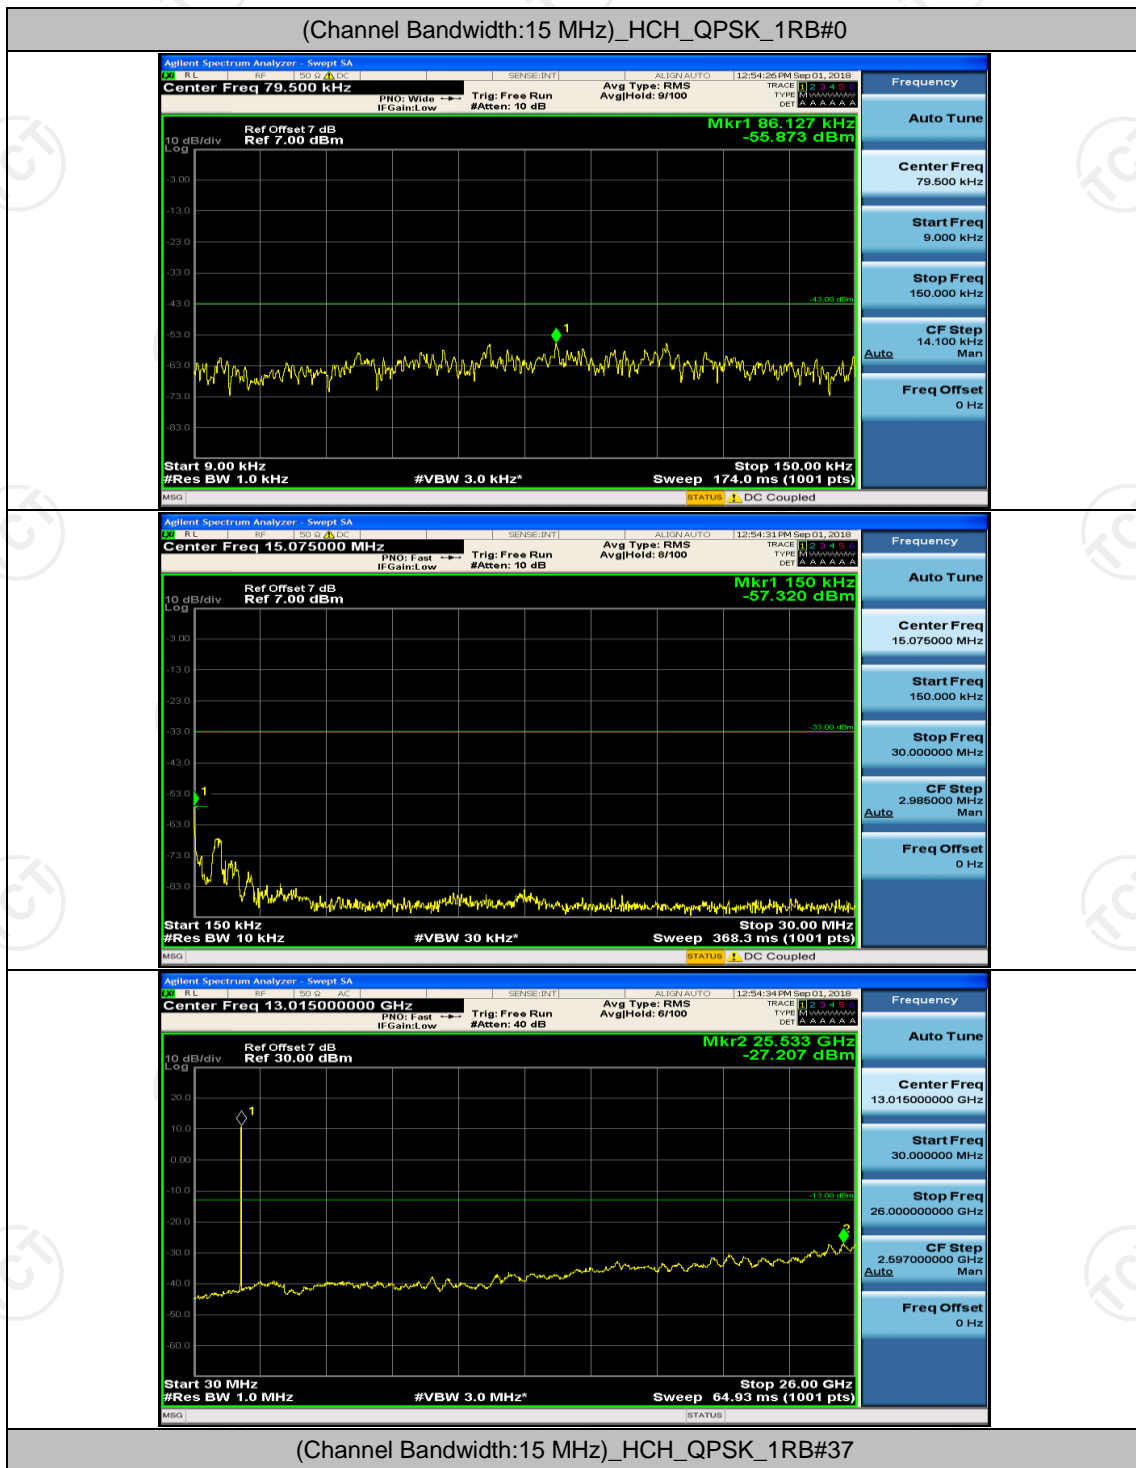

Channel Bandwidth: 10 MHz

Channel Bandwidth: 15 MHz

(Channel Bandwidth:15 MHz)_LCH_16QAM_1RB#0

(Channel Bandwidth:15 MHz)_LCH_16QAM_1RB#37