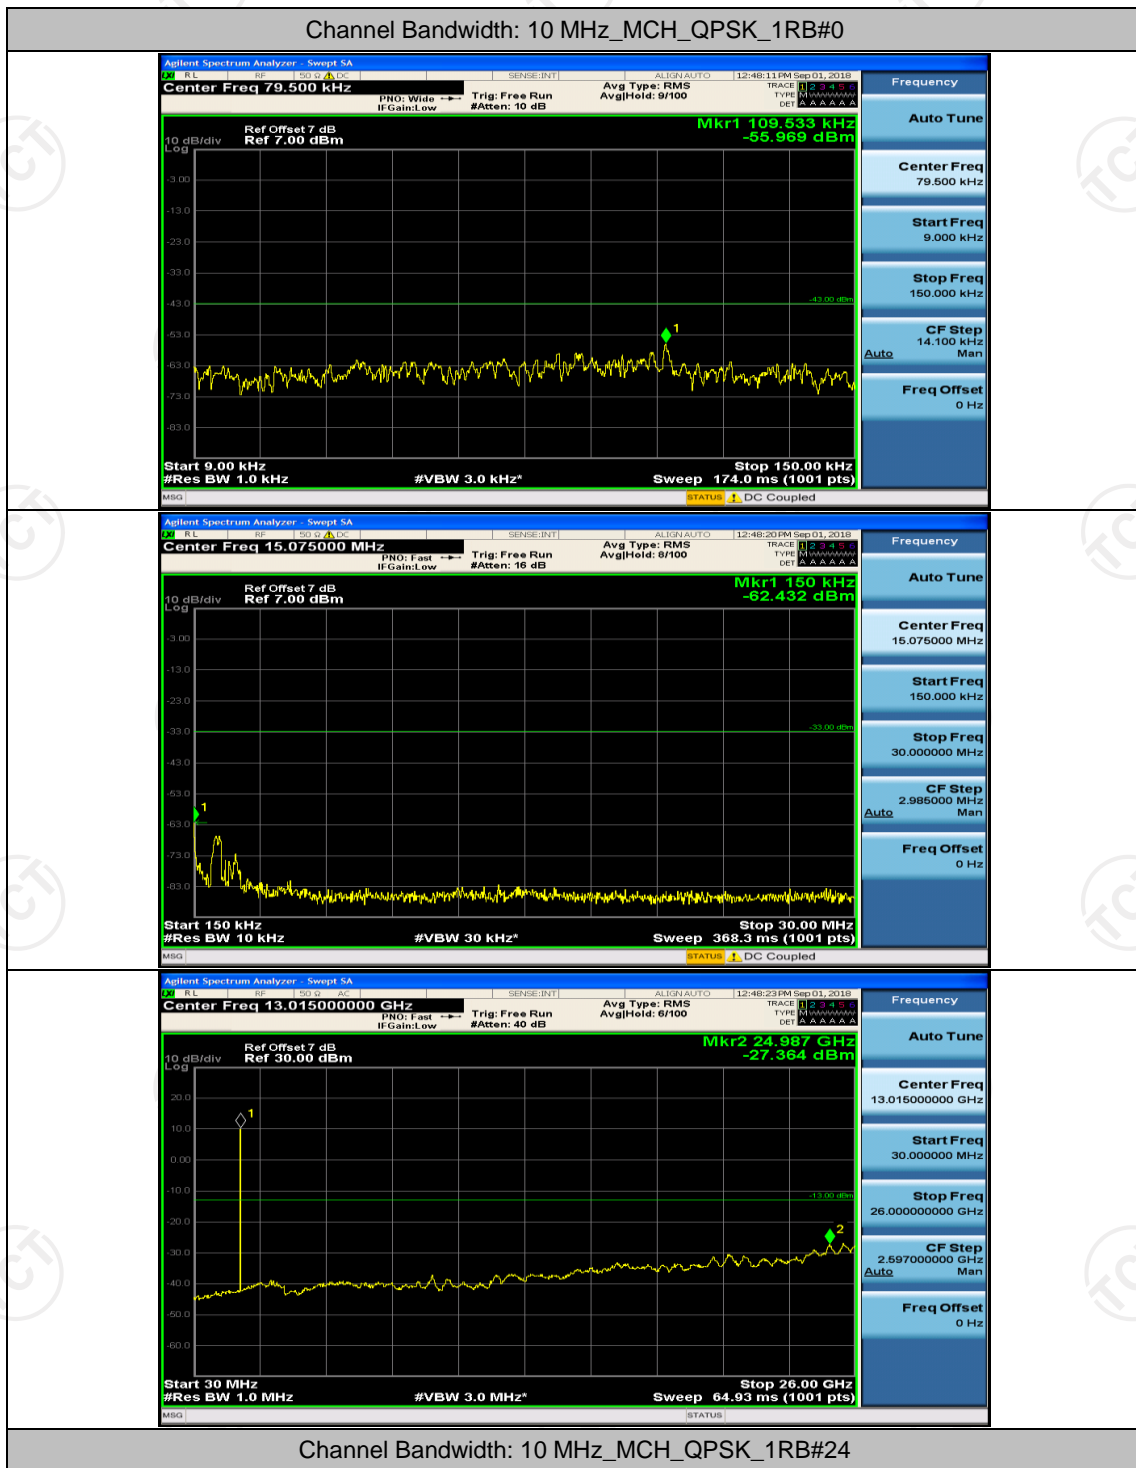

Channel Bandwidth: 10 MHz

Channel Bandwidth: 15 MHz

(Channel Bandwidth:15 MHz)_LCH_16QAM_1RB#0

(Channel Bandwidth:15 MHz)_LCH_16QAM_1RB#37