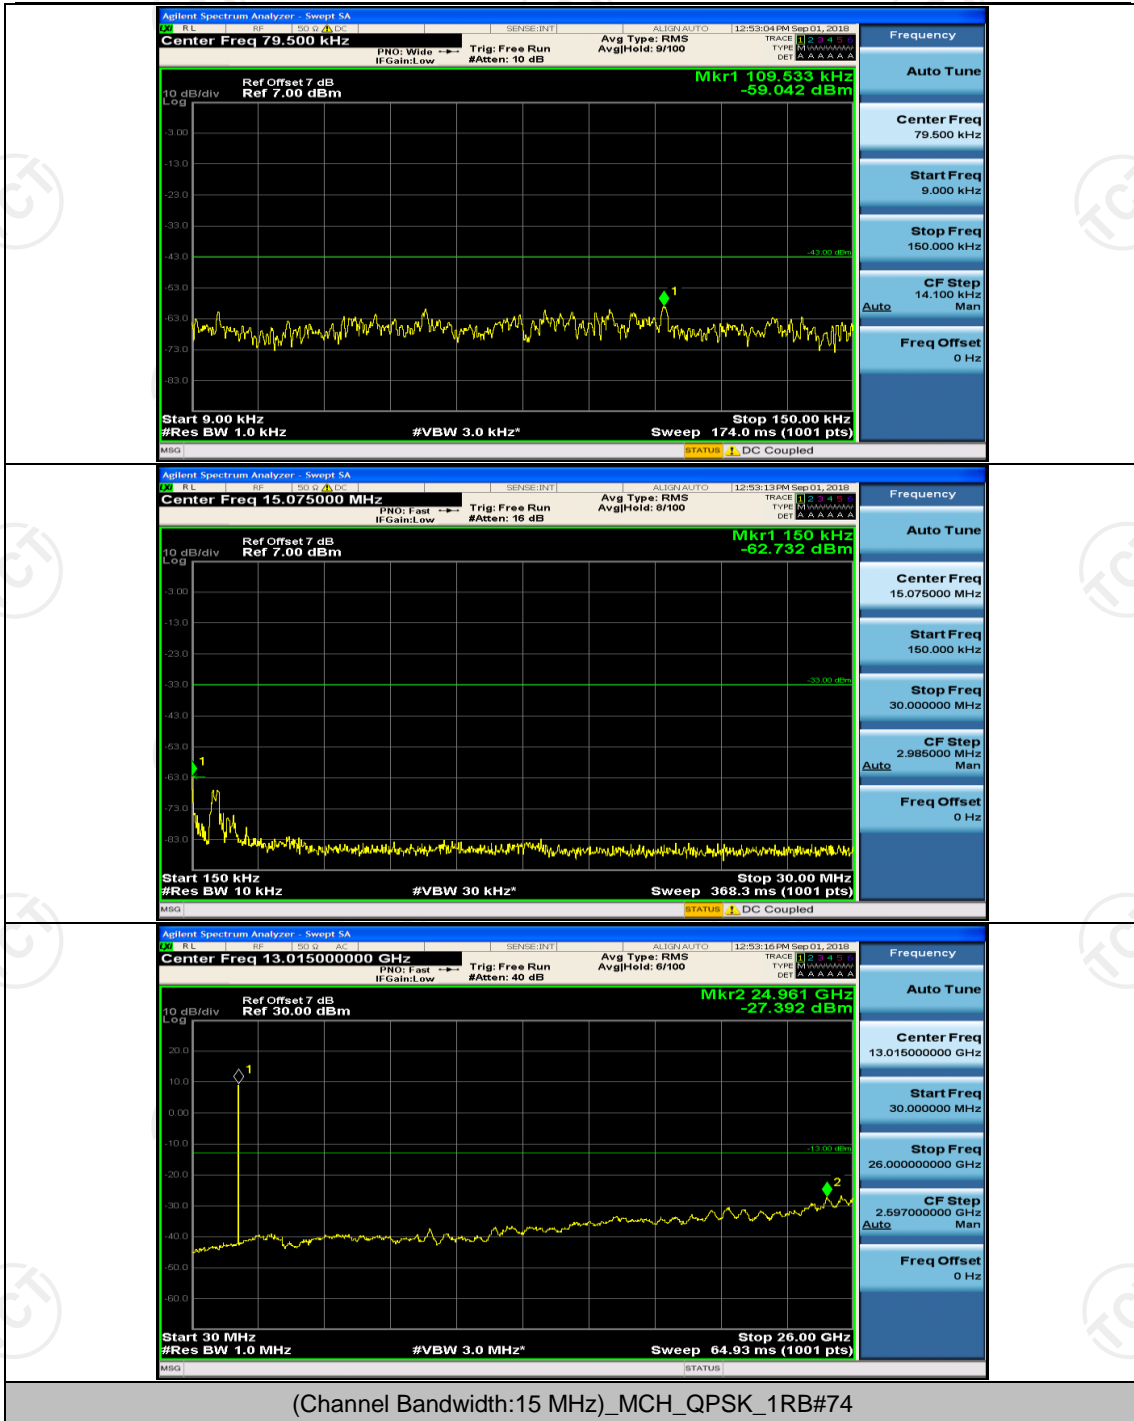

Channel Bandwidth: 10 MHz

Channel Bandwidth: 15 MHz

(Channel Bandwidth:15 MHz)_LCH_16QAM_1RB#0

(Channel Bandwidth:15 MHz)_LCH_16QAM_1RB#37