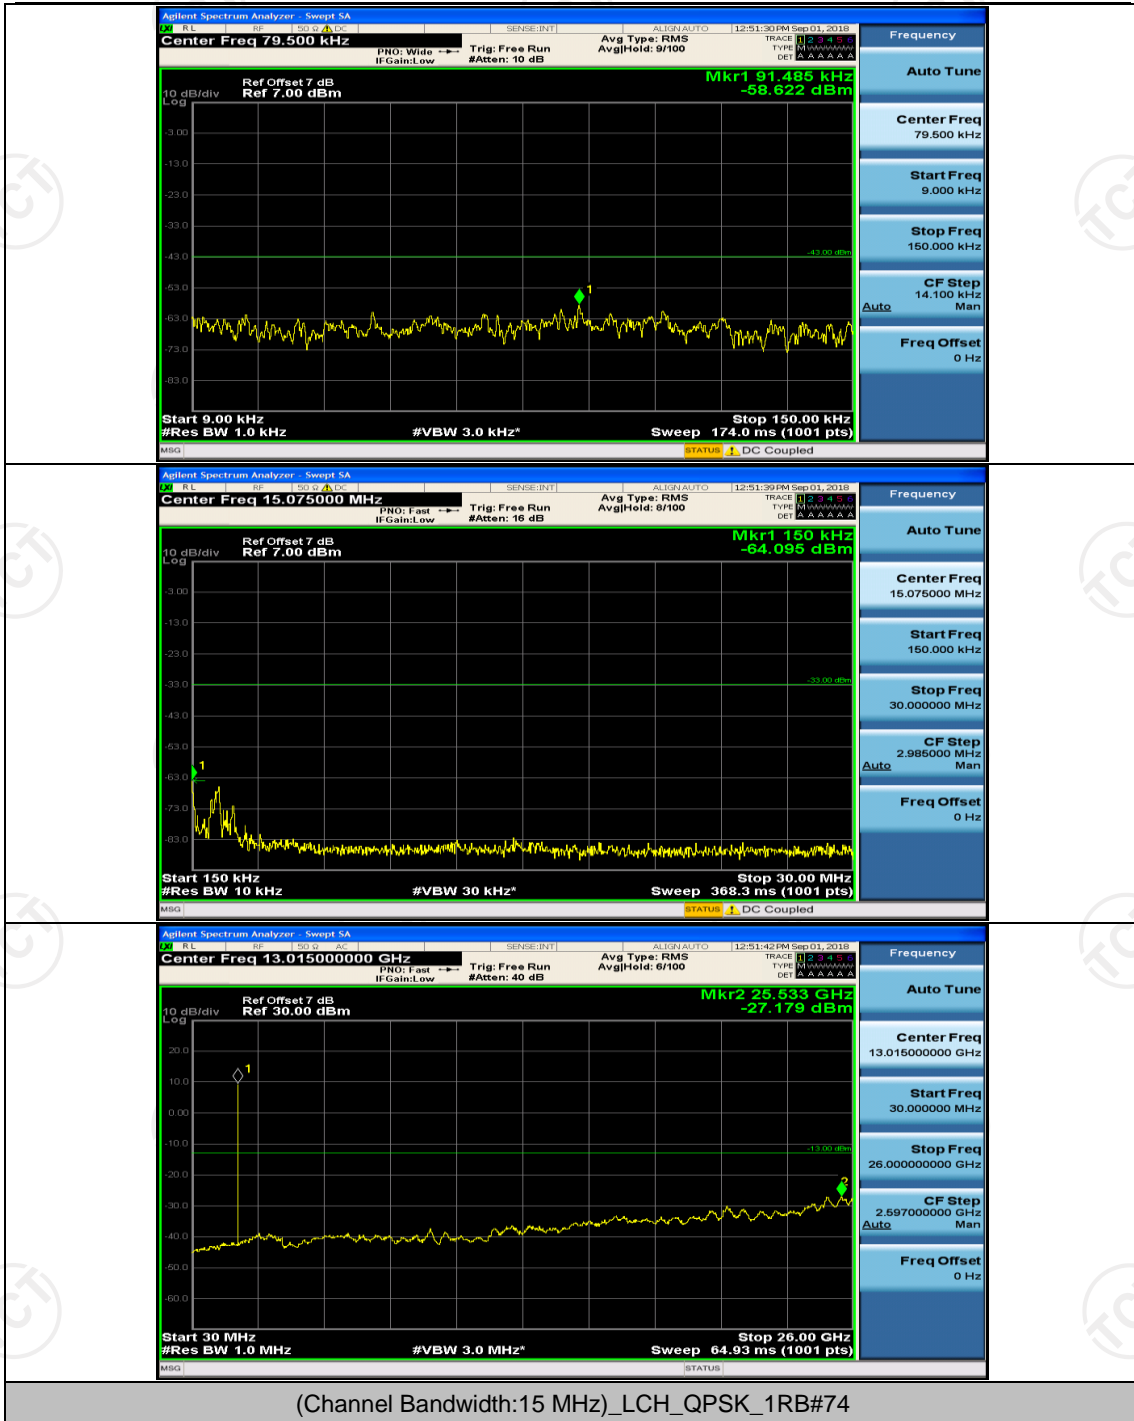

Channel Bandwidth: 10 MHz

Channel Bandwidth: 15 MHz

(Channel Bandwidth:15 MHz)_LCH_16QAM_1RB#0

(Channel Bandwidth:15 MHz)_LCH_16QAM_1RB#37