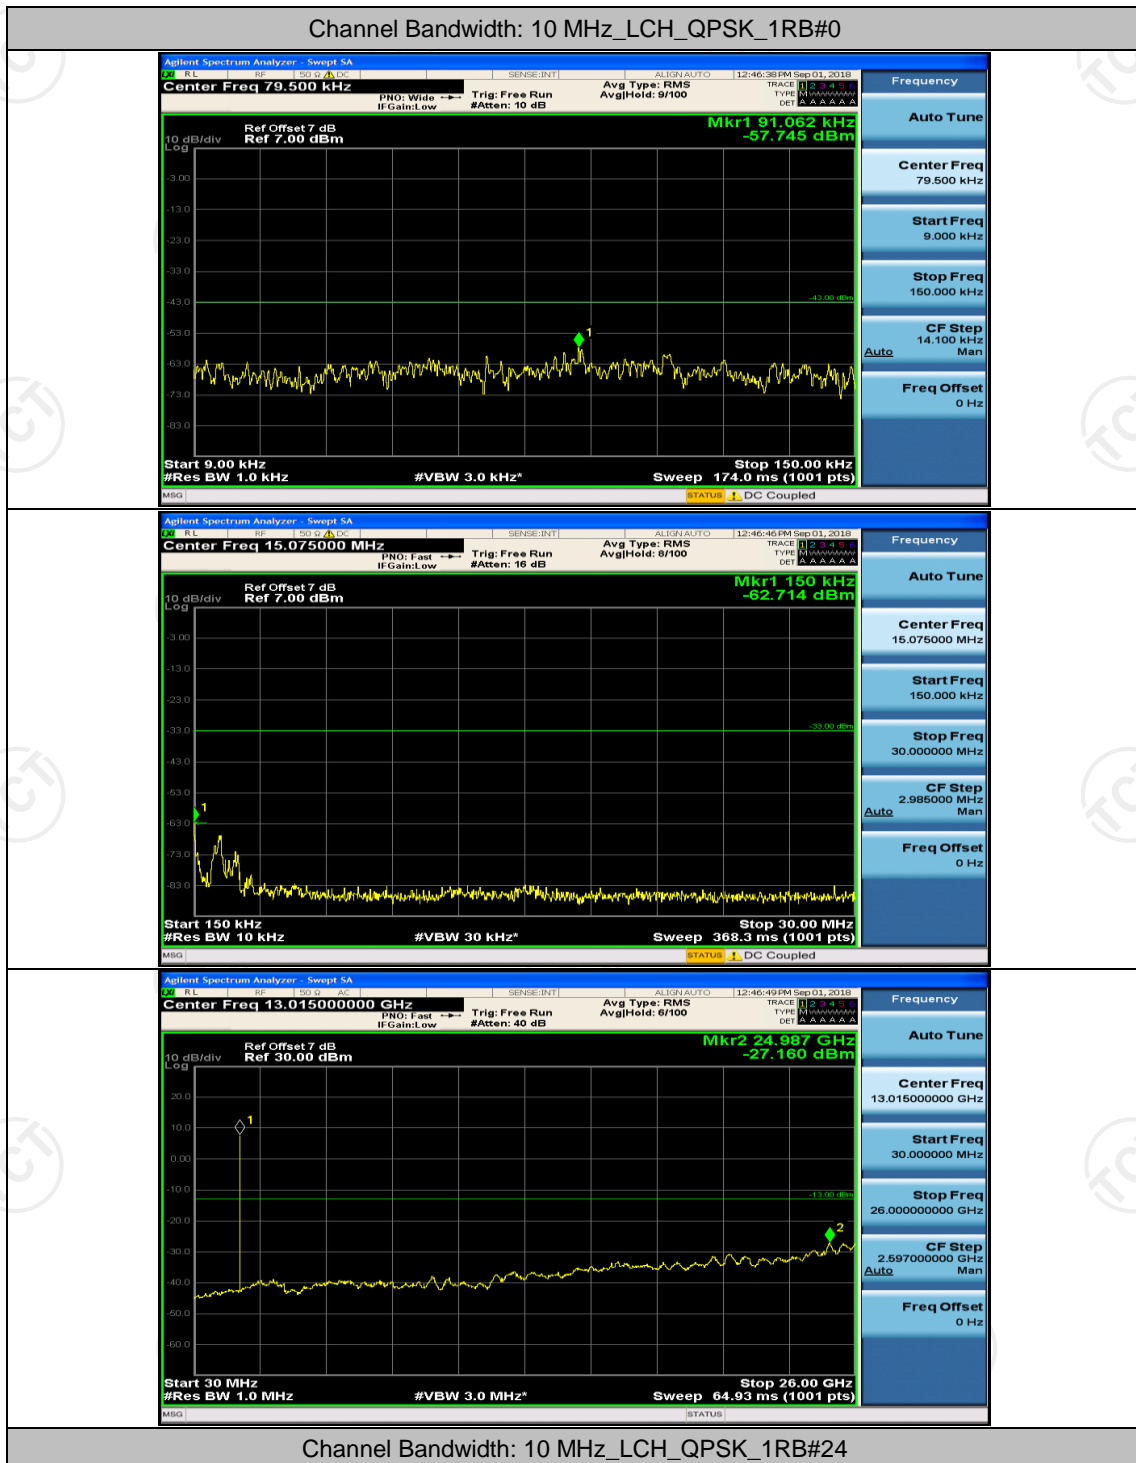

Channel Bandwidth: 10 MHz

Channel Bandwidth: 15 MHz

(Channel Bandwidth:15 MHz)_LCH_16QAM_1RB#0

(Channel Bandwidth:15 MHz)_LCH_16QAM_1RB#37