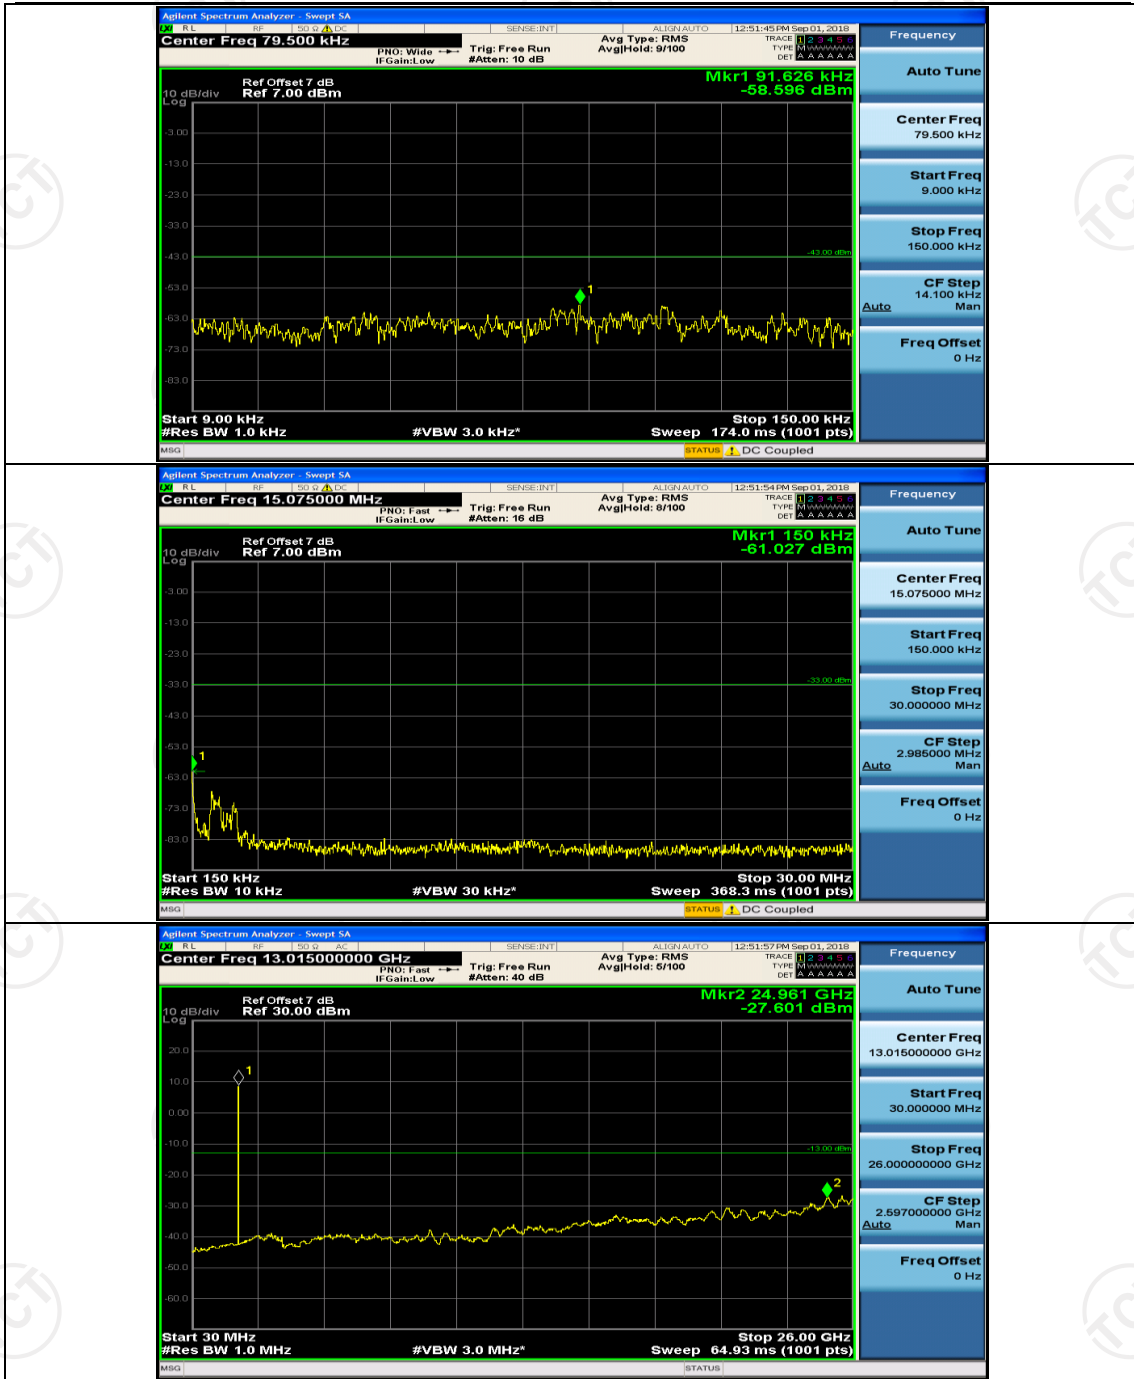

Channel Bandwidth: 10 MHz

Channel Bandwidth: 15 MHz

(Channel Bandwidth:15 MHz)_LCH_16QAM_1RB#0

(Channel Bandwidth:15 MHz)_LCH_16QAM_1RB#37