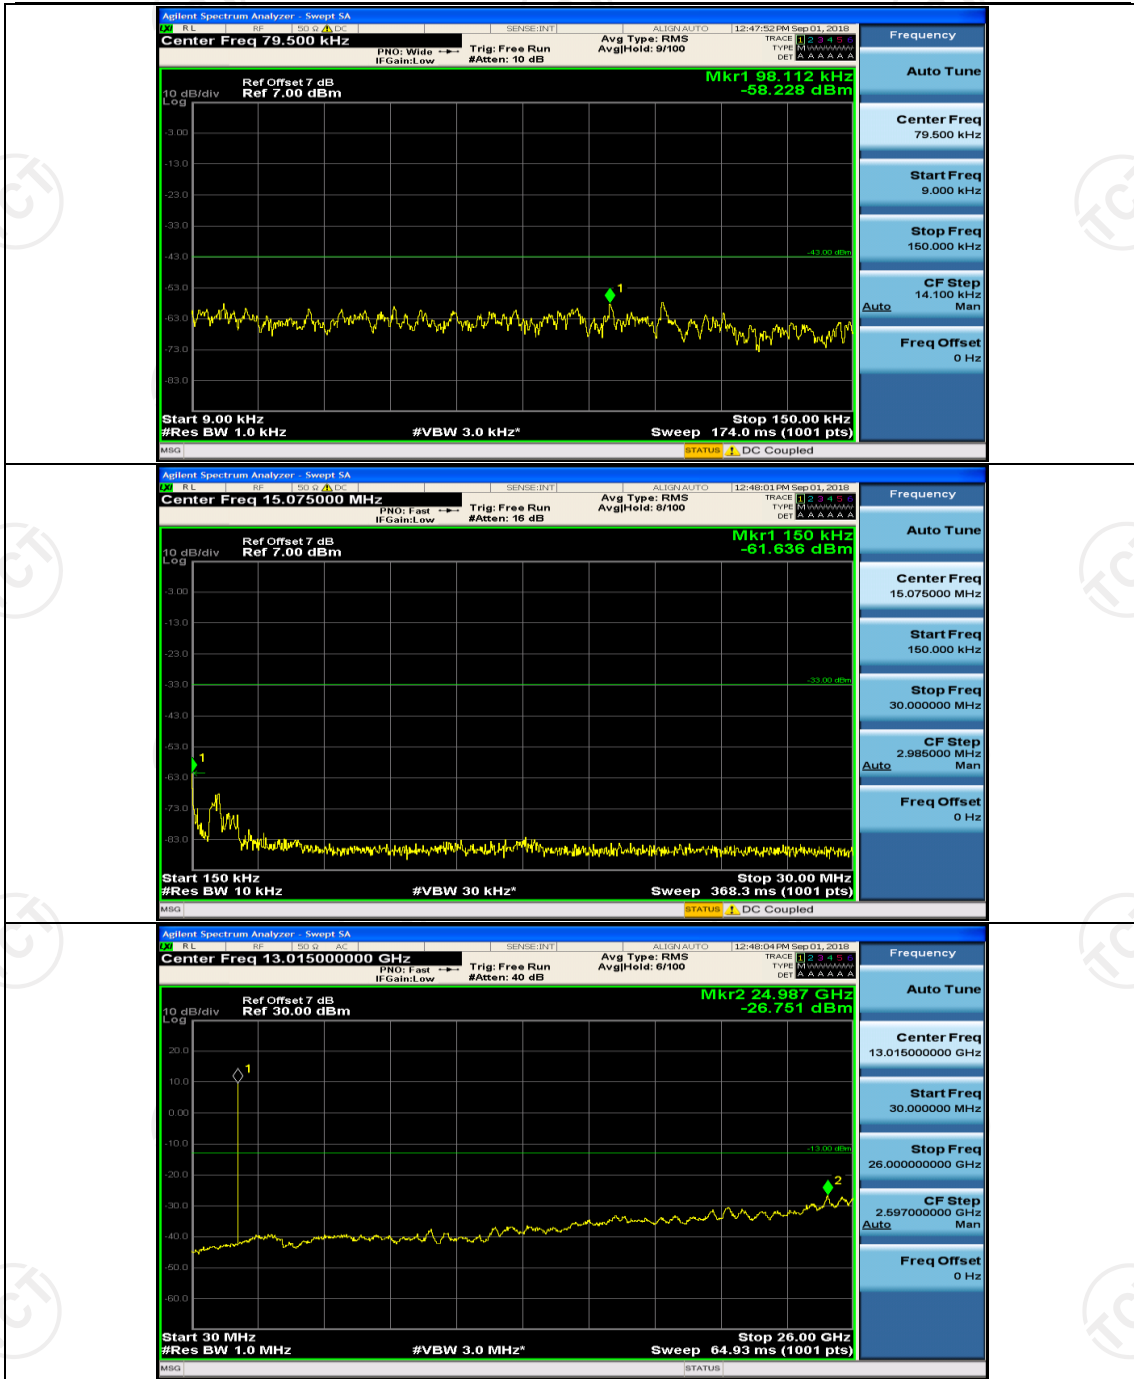

Channel Bandwidth: 10 MHz

Channel Bandwidth: 15 MHz

(Channel Bandwidth:15 MHz)_LCH_16QAM_1RB#0

(Channel Bandwidth:15 MHz)_LCH_16QAM_1RB#37