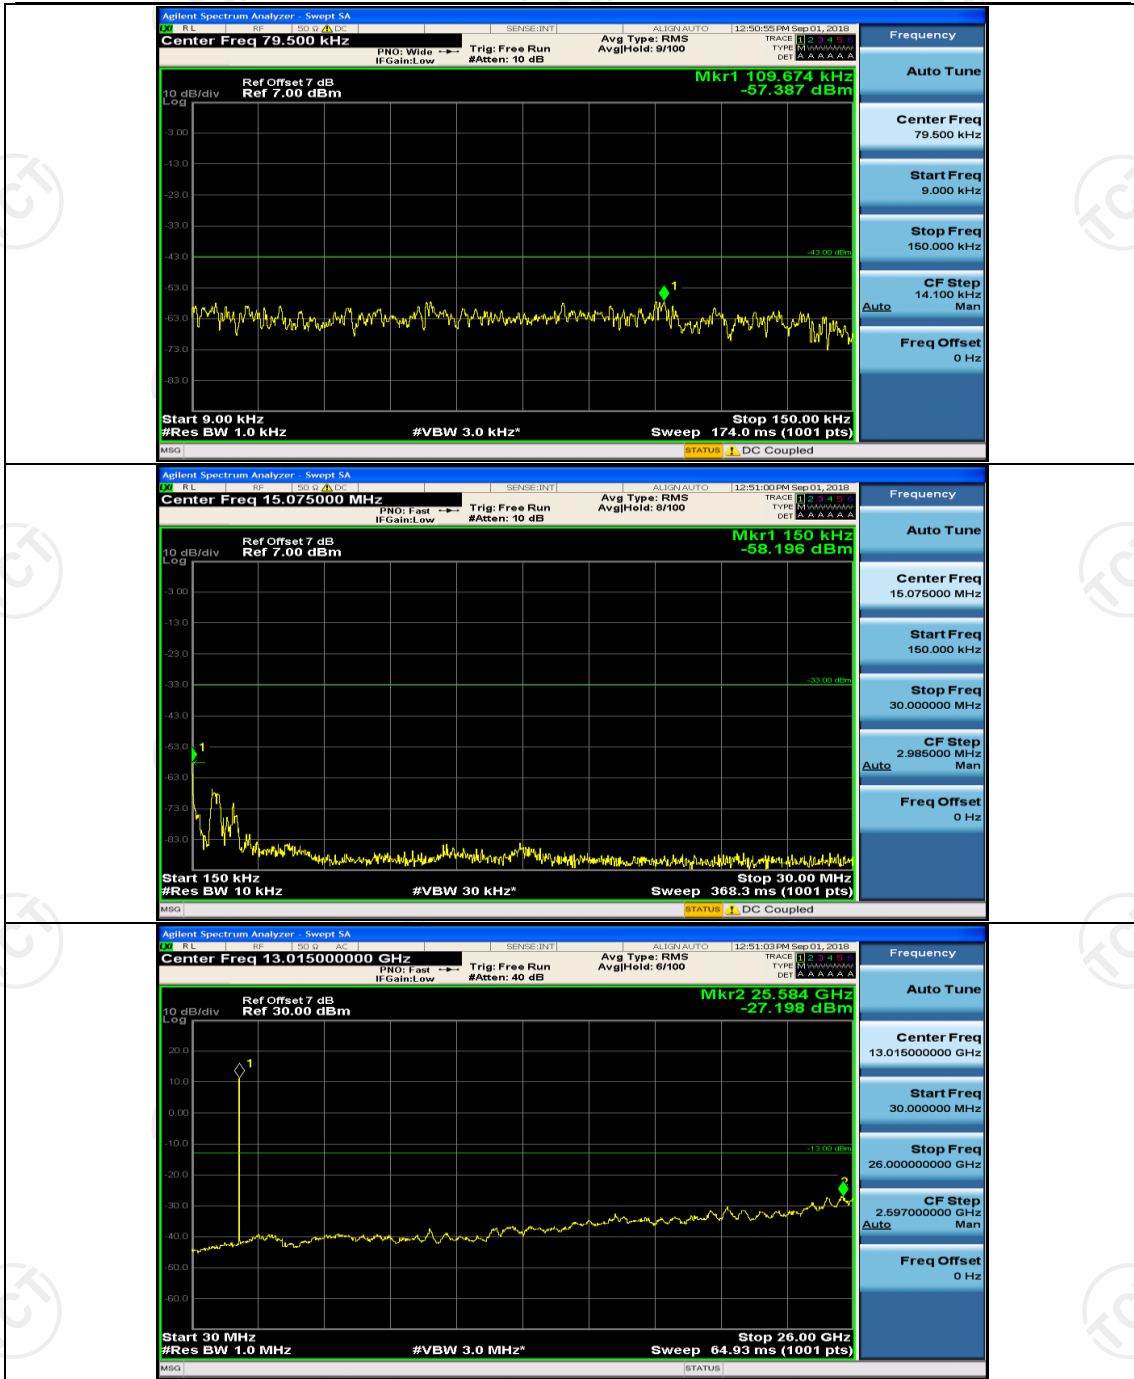

Channel Bandwidth: 10 MHz

Channel Bandwidth: 15 MHz

(Channel Bandwidth:15 MHz)_LCH_16QAM_1RB#0

(Channel Bandwidth:15 MHz)_LCH_16QAM_1RB#37