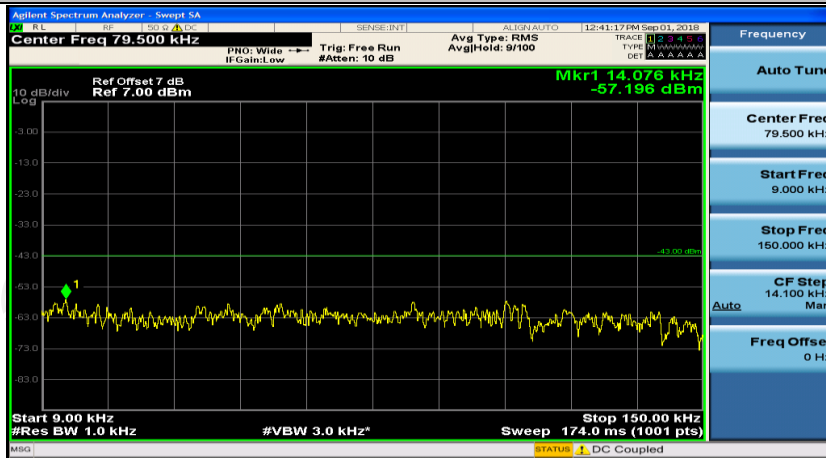

Channel Bandwidth: 3 MHz

(Channel Bandwidth: 3 MHz)_MCH_QPSK_1RB#0

(Channel Bandwidth: 3 MHz)_MCH_QPSK_1RB#7

(Channel Bandwidth: 3 MHz)_LCH_16QAM_1RB#0

(Channel Bandwidth: 3 MHz)_LCH_16QAM_1RB#7

(Channel Bandwidth: 3 MHz)_HCH_16QAM_1RB#0

(Channel Bandwidth: 3 MHz)_HCH_16QAM_1RB#7

Channel Bandwidth: 5 MHz