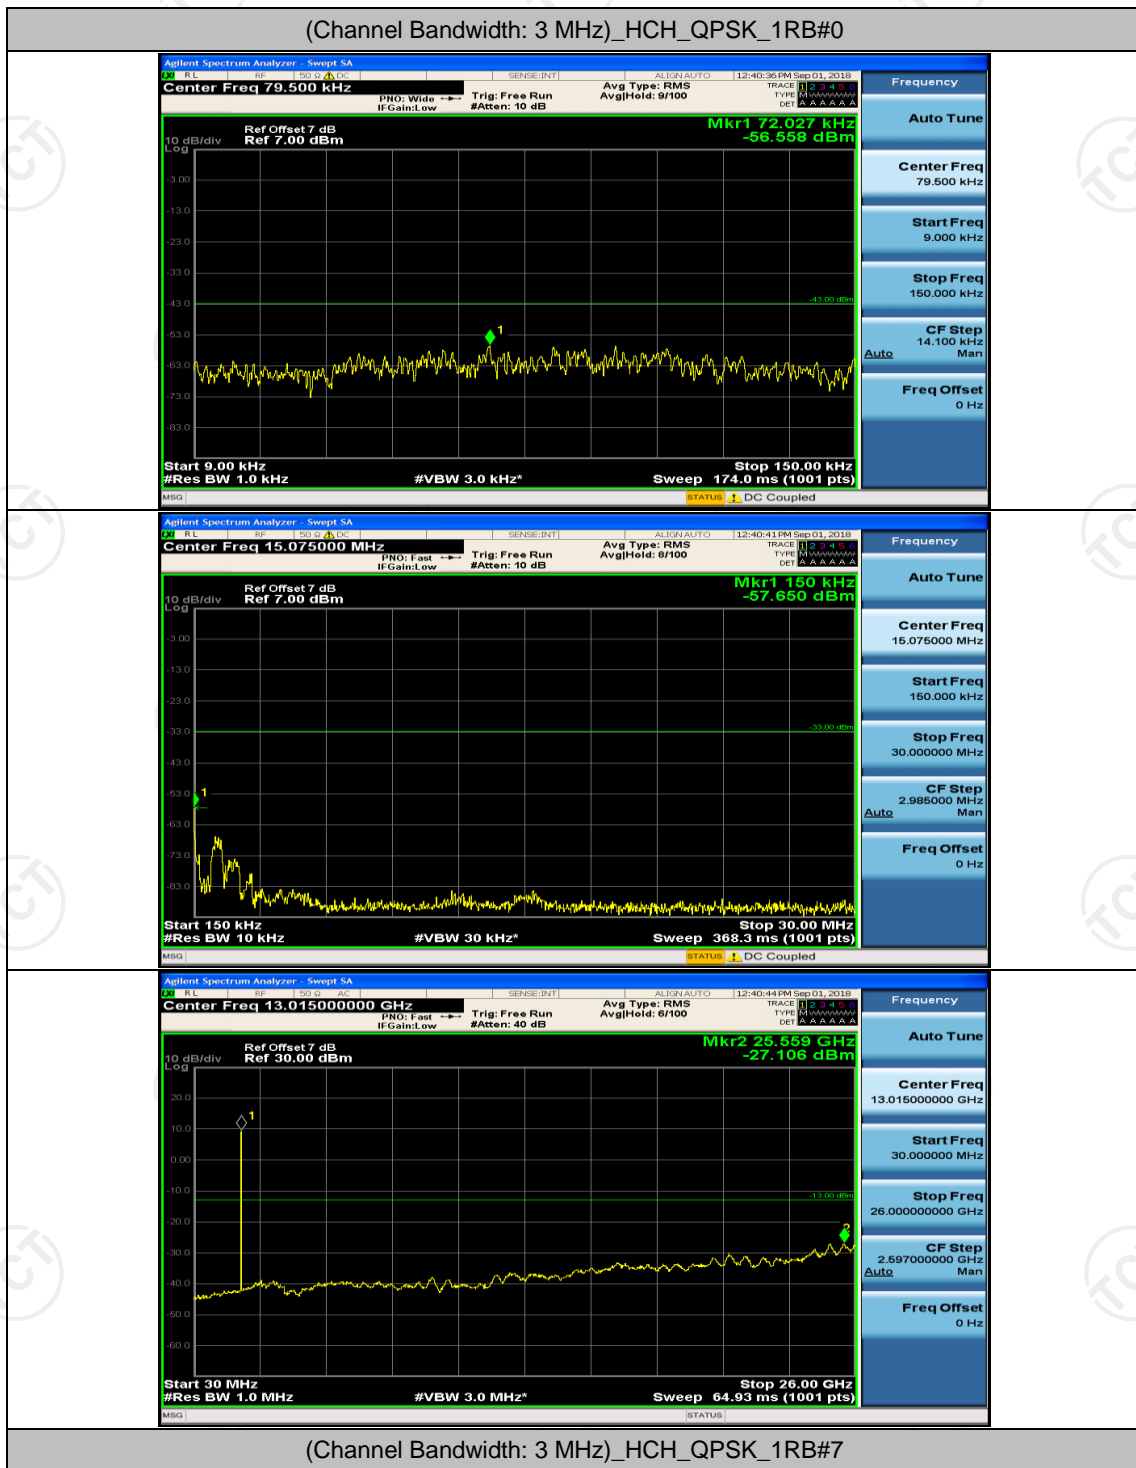

Channel Bandwidth: 3 MHz

(Channel Bandwidth: 3 MHz)_MCH_QPSK_1RB#0

(Channel Bandwidth: 3 MHz)_MCH_QPSK_1RB#7

(Channel Bandwidth: 3 MHz)_LCH_16QAM_1RB#0

(Channel Bandwidth: 3 MHz)_LCH_16QAM_1RB#7

(Channel Bandwidth: 3 MHz)_HCH_16QAM_1RB#0

(Channel Bandwidth: 3 MHz)_HCH_16QAM_1RB#7

Channel Bandwidth: 5 MHz