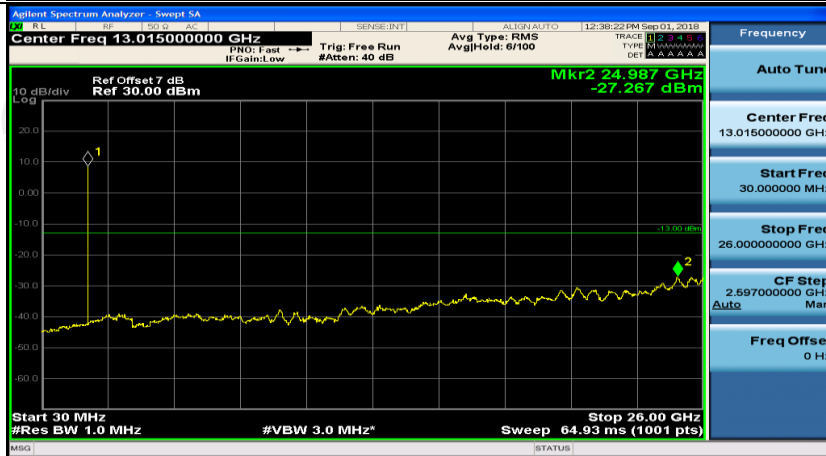

Channel Bandwidth: 3 MHz

(Channel Bandwidth: 3 MHz)_MCH_QPSK_1RB#0

(Channel Bandwidth: 3 MHz)_MCH_QPSK_1RB#7

(Channel Bandwidth: 3 MHz)_LCH_16QAM_1RB#0

(Channel Bandwidth: 3 MHz)_LCH_16QAM_1RB#7

(Channel Bandwidth: 3 MHz)_HCH_16QAM_1RB#0

(Channel Bandwidth: 3 MHz)_HCH_16QAM_1RB#7

Channel Bandwidth: 5 MHz