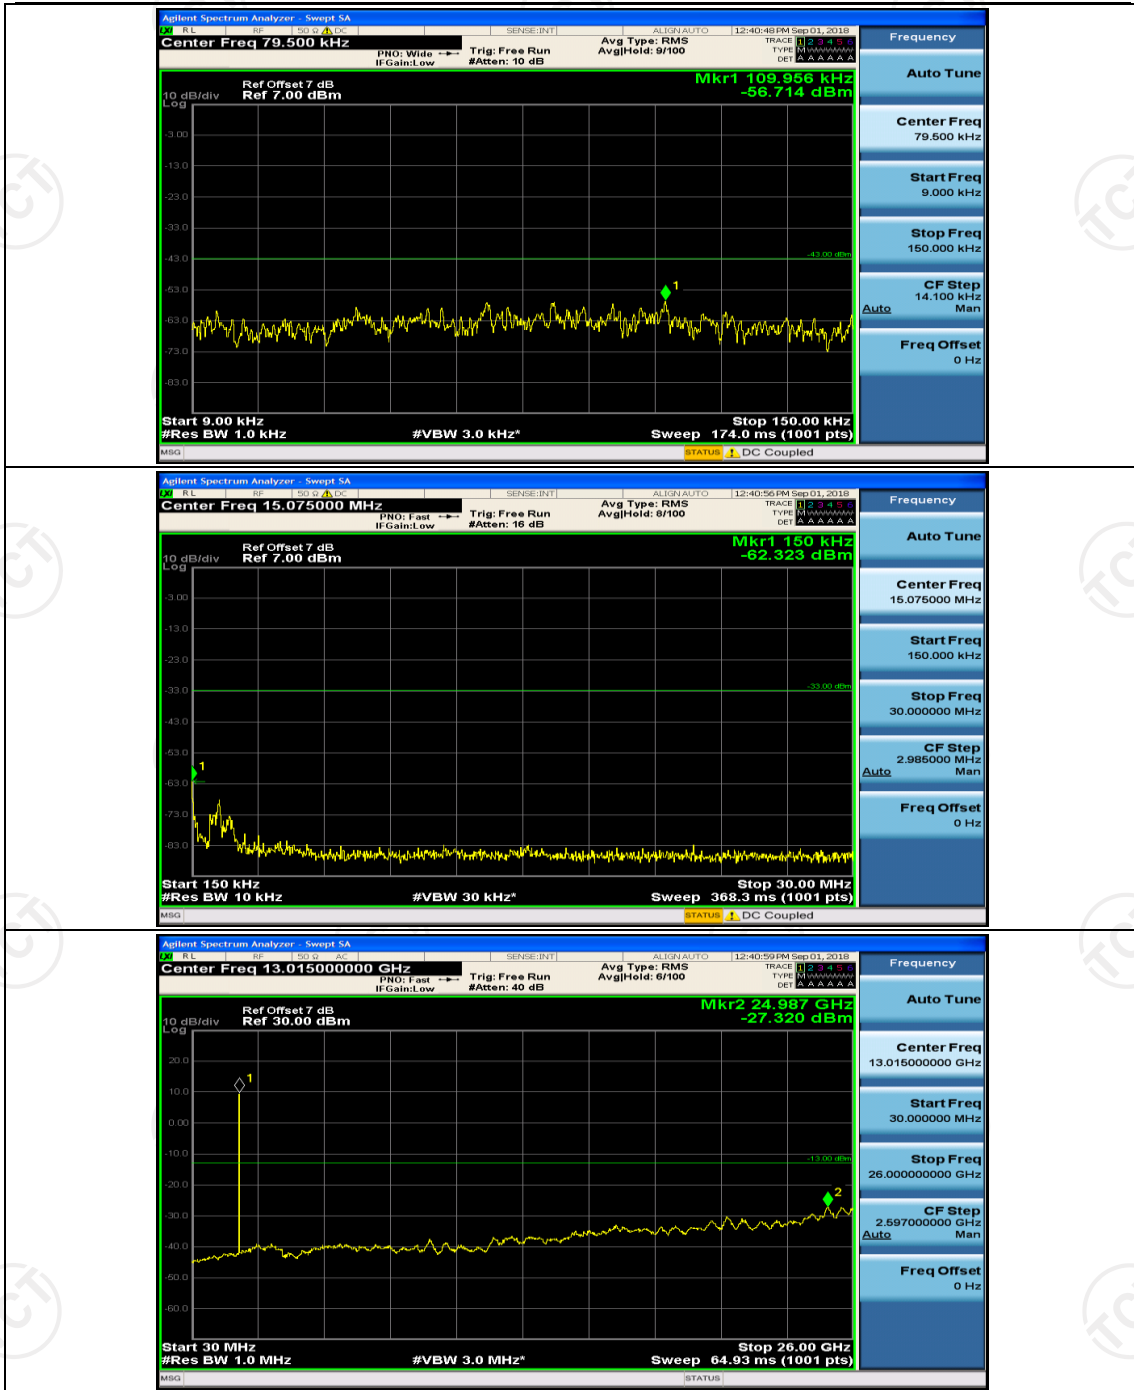

Channel Bandwidth: 3 MHz

(Channel Bandwidth: 3 MHz)_MCH_QPSK_1RB#0

(Channel Bandwidth: 3 MHz)_MCH_QPSK_1RB#7

(Channel Bandwidth: 3 MHz)_LCH_16QAM_1RB#0

(Channel Bandwidth: 3 MHz)_LCH_16QAM_1RB#7

(Channel Bandwidth: 3 MHz)_HCH_16QAM_1RB#0

(Channel Bandwidth: 3 MHz)_HCH_16QAM_1RB#7

Channel Bandwidth: 5 MHz