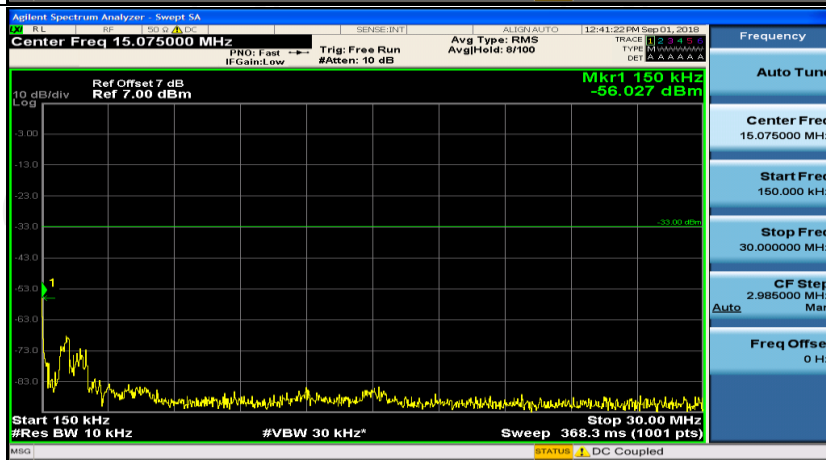

Channel Bandwidth: 3 MHz

(Channel Bandwidth: 3 MHz)_MCH_QPSK_1RB#0

(Channel Bandwidth: 3 MHz)_MCH_QPSK_1RB#7

(Channel Bandwidth: 3 MHz)_LCH_16QAM_1RB#0

(Channel Bandwidth: 3 MHz)_LCH_16QAM_1RB#7

(Channel Bandwidth: 3 MHz)_HCH_16QAM_1RB#0

(Channel Bandwidth: 3 MHz)_HCH_16QAM_1RB#7

Channel Bandwidth: 5 MHz