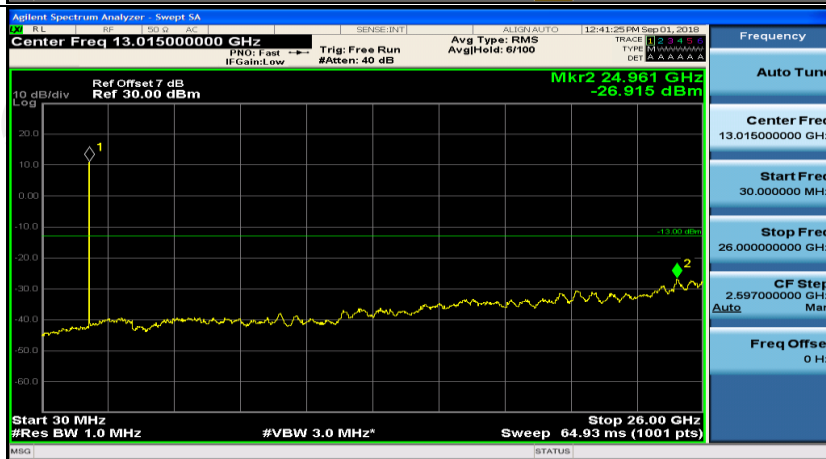

Channel Bandwidth: 3 MHz

(Channel Bandwidth: 3 MHz)_MCH_QPSK_1RB#0

(Channel Bandwidth: 3 MHz)_MCH_QPSK_1RB#7

(Channel Bandwidth: 3 MHz)_LCH_16QAM_1RB#0

(Channel Bandwidth: 3 MHz)_LCH_16QAM_1RB#7

(Channel Bandwidth: 3 MHz)_HCH_16QAM_1RB#0

(Channel Bandwidth: 3 MHz)_HCH_16QAM_1RB#7

Channel Bandwidth: 5 MHz