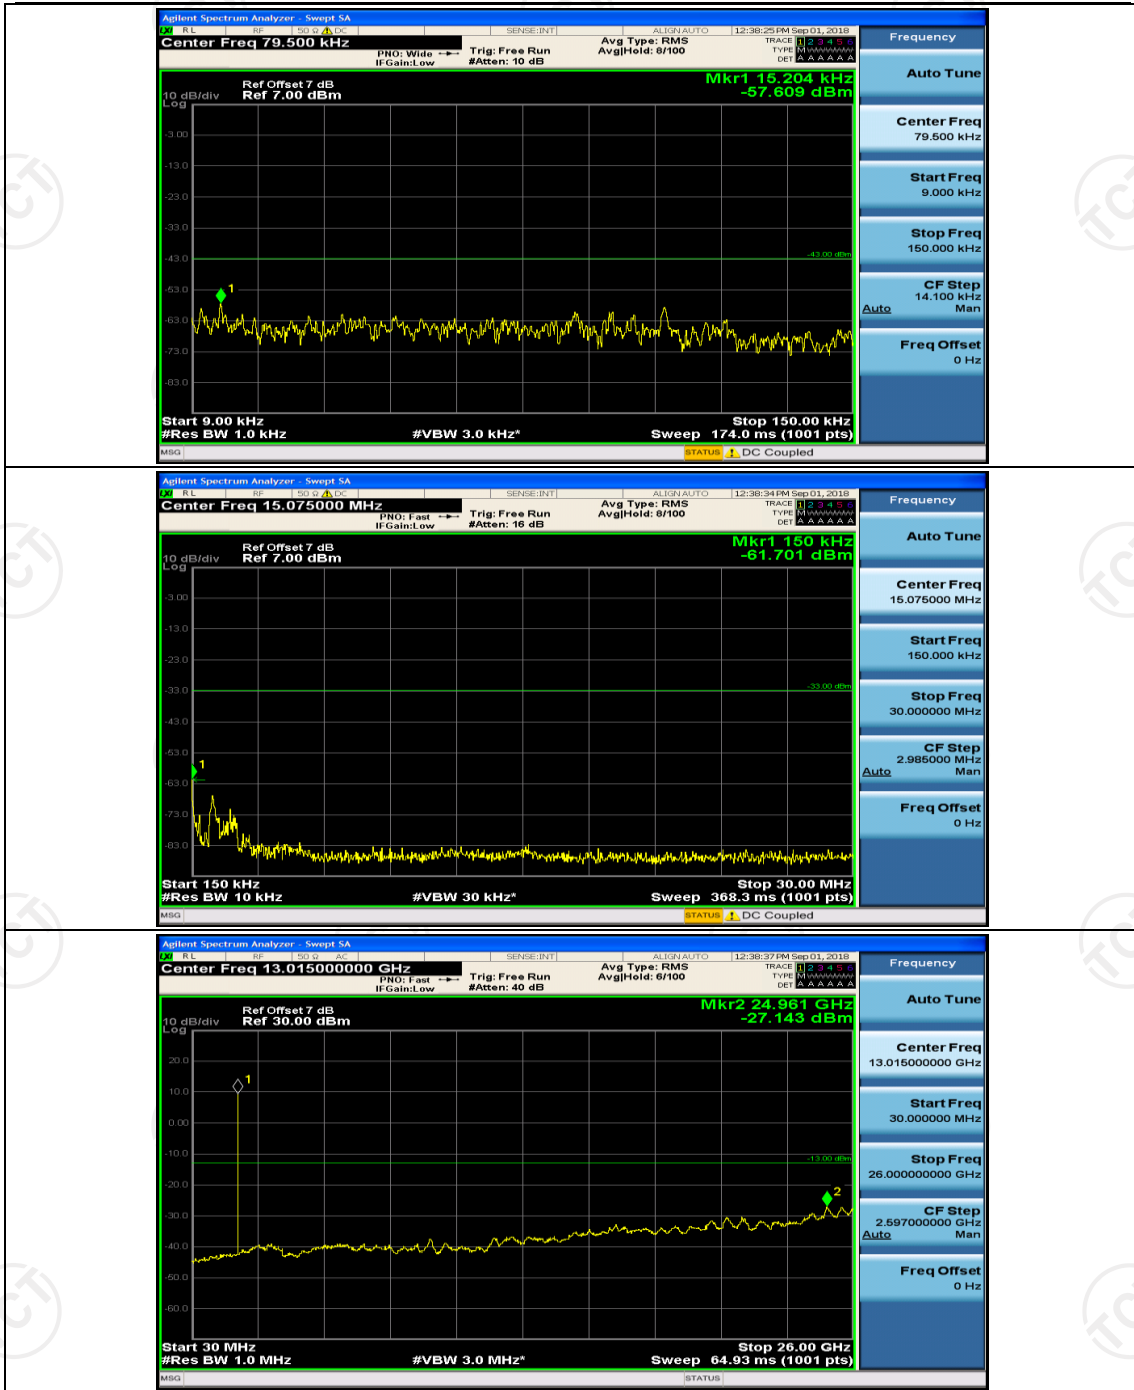

Channel Bandwidth: 3 MHz

(Channel Bandwidth: 3 MHz)_MCH_QPSK_1RB#0

(Channel Bandwidth: 3 MHz)_MCH_QPSK_1RB#7

(Channel Bandwidth: 3 MHz)_LCH_16QAM_1RB#0

(Channel Bandwidth: 3 MHz)_LCH_16QAM_1RB#7

(Channel Bandwidth: 3 MHz)_HCH_16QAM_1RB#0

(Channel Bandwidth: 3 MHz)_HCH_16QAM_1RB#7

Channel Bandwidth: 5 MHz