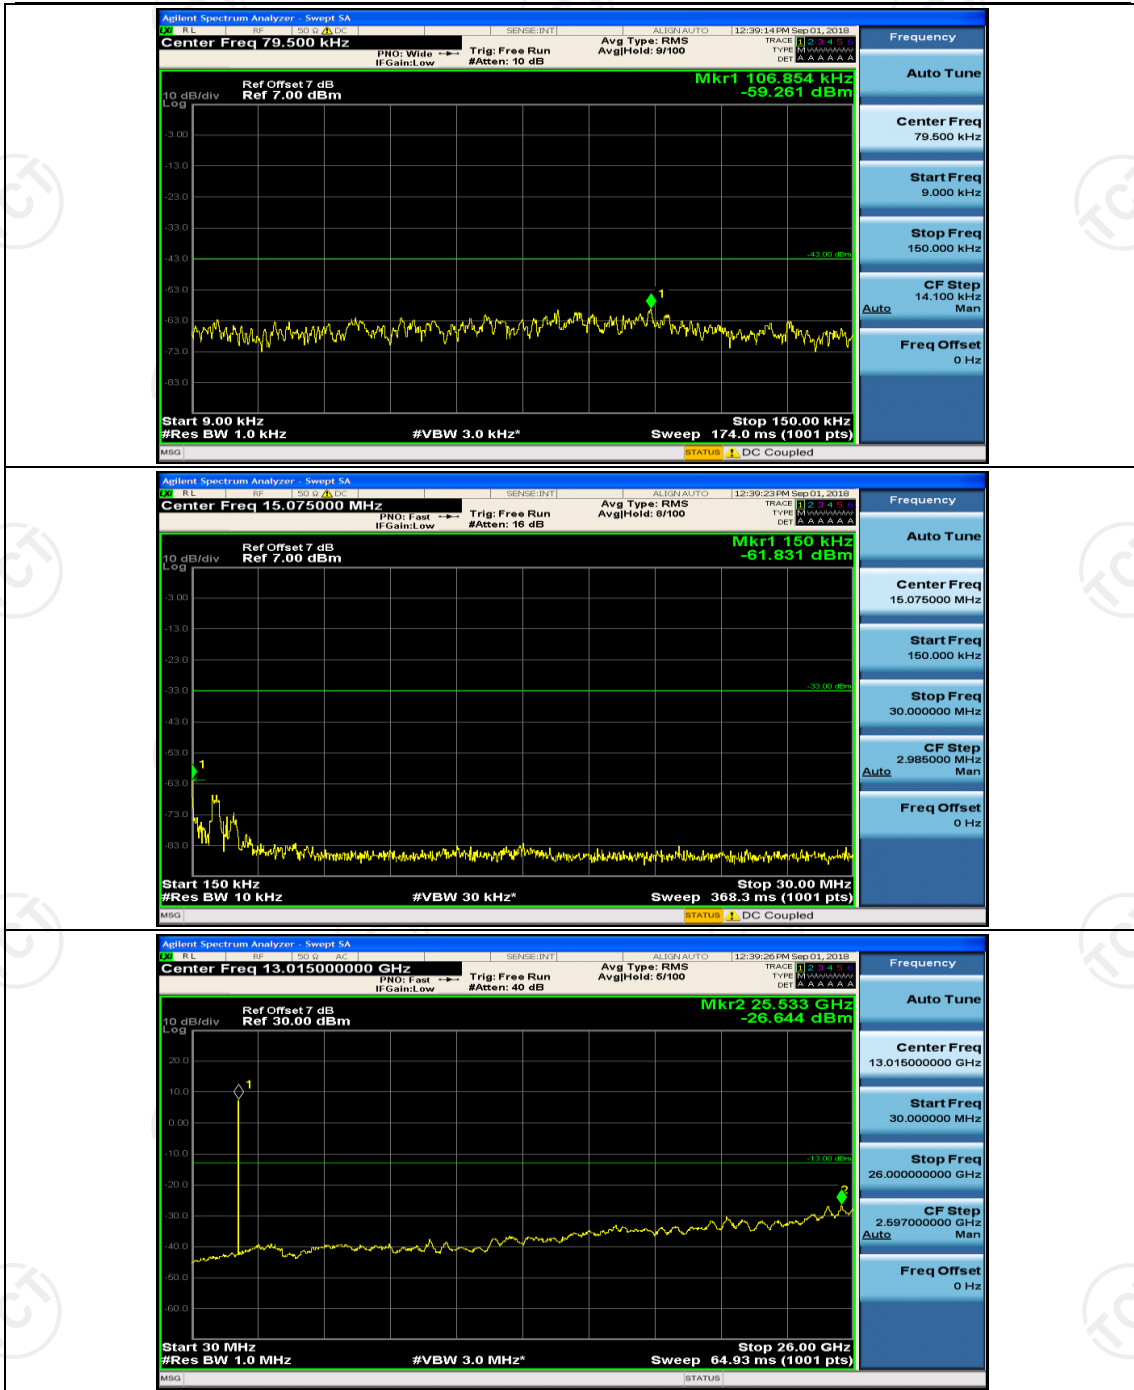

Channel Bandwidth: 3 MHz

(Channel Bandwidth: 3 MHz)_MCH_QPSK_1RB#0

(Channel Bandwidth: 3 MHz)_MCH_QPSK_1RB#7

(Channel Bandwidth: 3 MHz)_LCH_16QAM_1RB#0

(Channel Bandwidth: 3 MHz)_LCH_16QAM_1RB#7

(Channel Bandwidth: 3 MHz)_HCH_16QAM_1RB#0

(Channel Bandwidth: 3 MHz)_HCH_16QAM_1RB#7

Channel Bandwidth: 5 MHz