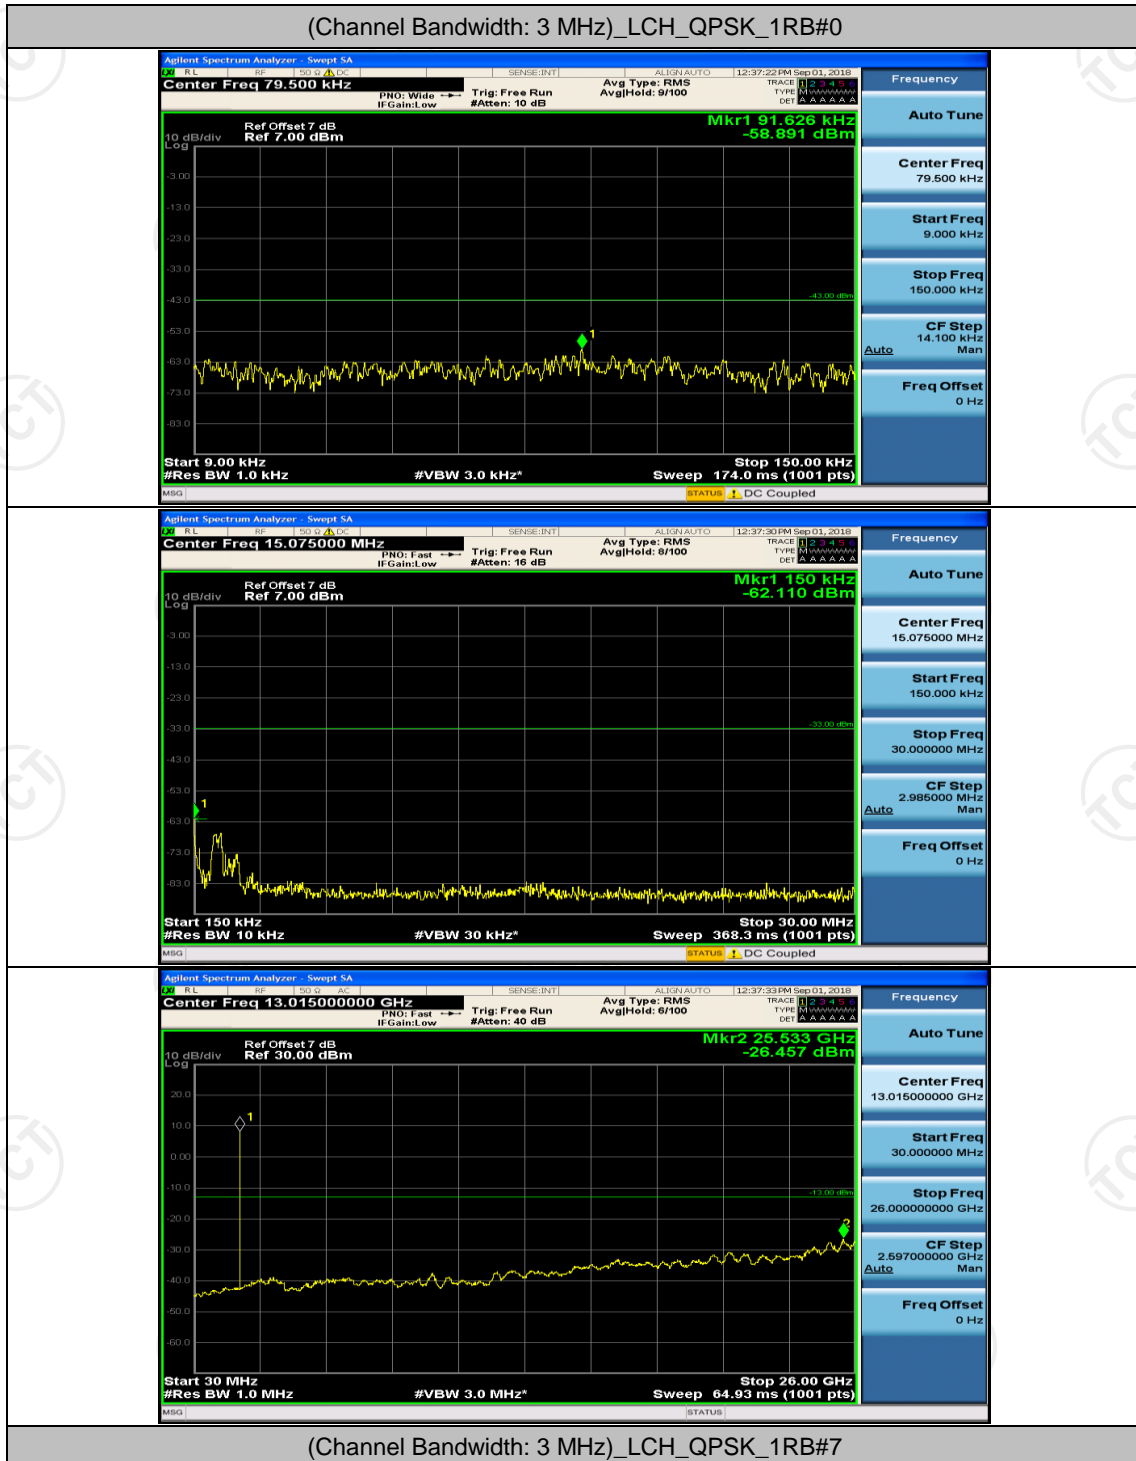

Channel Bandwidth: 3 MHz

(Channel Bandwidth: 3 MHz)_MCH_QPSK_1RB#0

(Channel Bandwidth: 3 MHz)_MCH_QPSK_1RB#7

(Channel Bandwidth: 3 MHz)_LCH_16QAM_1RB#0

(Channel Bandwidth: 3 MHz)_LCH_16QAM_1RB#7

(Channel Bandwidth: 3 MHz)_HCH_16QAM_1RB#0

(Channel Bandwidth: 3 MHz)_HCH_16QAM_1RB#7

Channel Bandwidth: 5 MHz