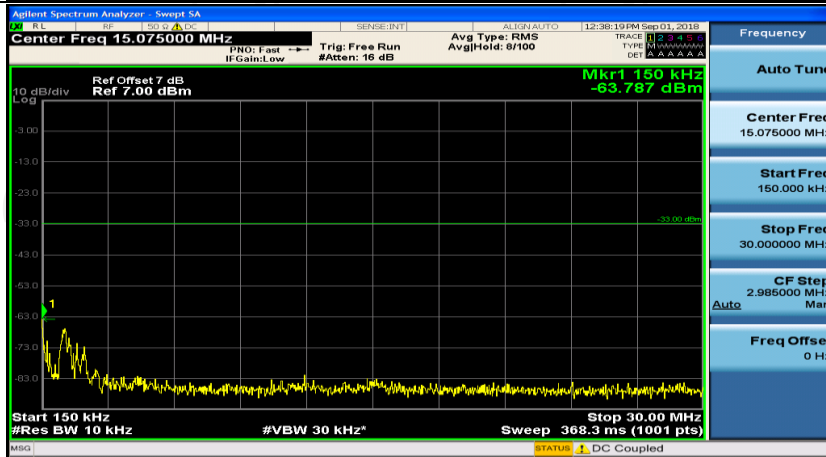

Channel Bandwidth: 3 MHz

(Channel Bandwidth: 3 MHz)_MCH_QPSK_1RB#0

(Channel Bandwidth: 3 MHz)_MCH_QPSK_1RB#7

(Channel Bandwidth: 3 MHz)_LCH_16QAM_1RB#0

(Channel Bandwidth: 3 MHz)_LCH_16QAM_1RB#7

(Channel Bandwidth: 3 MHz)_HCH_16QAM_1RB#0

(Channel Bandwidth: 3 MHz)_HCH_16QAM_1RB#7

Channel Bandwidth: 5 MHz