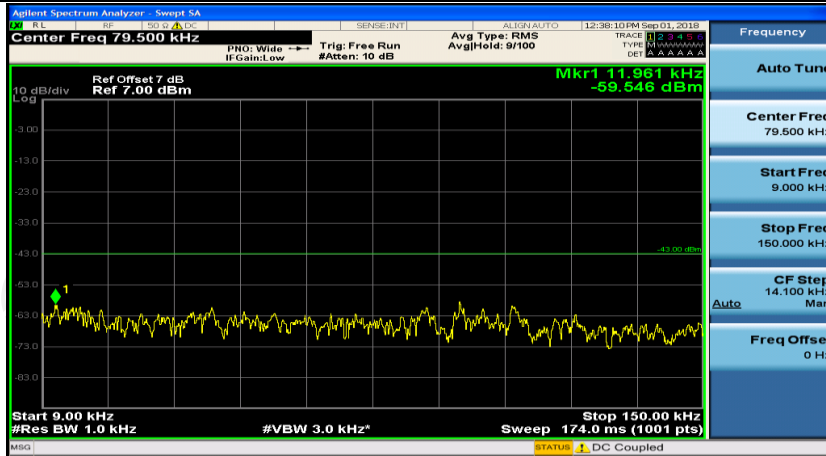

Channel Bandwidth: 3 MHz

(Channel Bandwidth: 3 MHz)_MCH_QPSK_1RB#0

(Channel Bandwidth: 3 MHz)_MCH_QPSK_1RB#7

(Channel Bandwidth: 3 MHz)_LCH_16QAM_1RB#0

(Channel Bandwidth: 3 MHz)_LCH_16QAM_1RB#7

(Channel Bandwidth: 3 MHz)_HCH_16QAM_1RB#0

(Channel Bandwidth: 3 MHz)_HCH_16QAM_1RB#7

Channel Bandwidth: 5 MHz