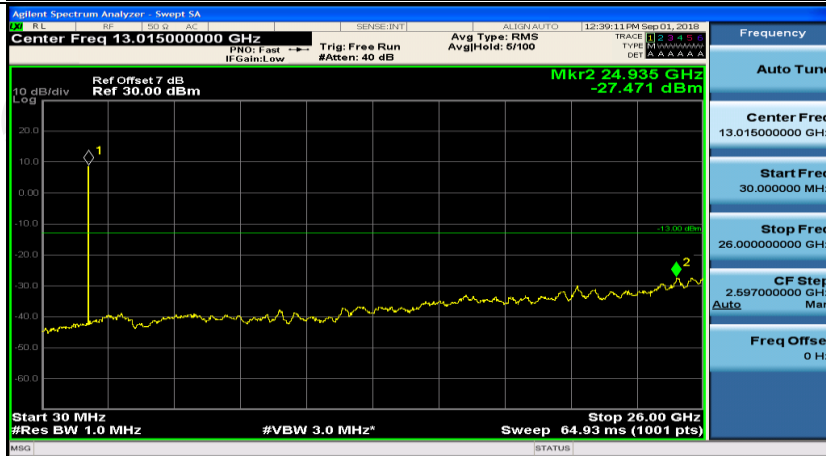

Channel Bandwidth: 3 MHz

(Channel Bandwidth: 3 MHz)_MCH_QPSK_1RB#0

(Channel Bandwidth: 3 MHz)_MCH_QPSK_1RB#7

(Channel Bandwidth: 3 MHz)_LCH_16QAM_1RB#0

(Channel Bandwidth: 3 MHz)_LCH_16QAM_1RB#7

(Channel Bandwidth: 3 MHz)_HCH_16QAM_1RB#0

(Channel Bandwidth: 3 MHz)_HCH_16QAM_1RB#7

Channel Bandwidth: 5 MHz