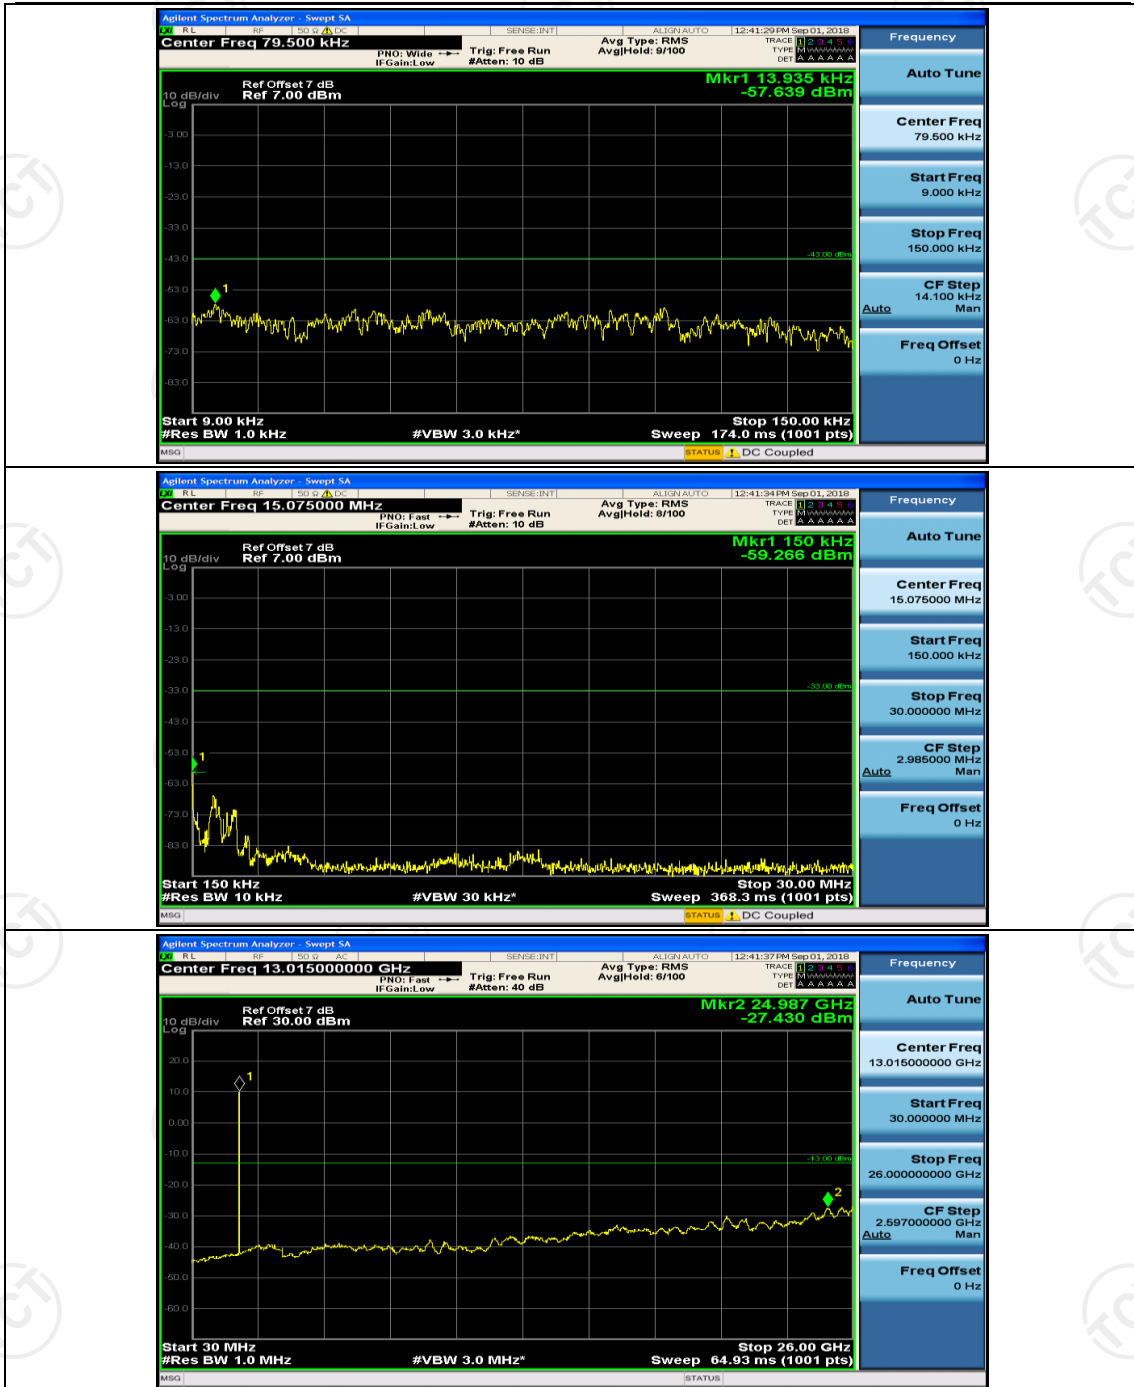

Channel Bandwidth: 3 MHz

(Channel Bandwidth: 3 MHz)_MCH_QPSK_1RB#0

(Channel Bandwidth: 3 MHz)_MCH_QPSK_1RB#7

(Channel Bandwidth: 3 MHz)_LCH_16QAM_1RB#0

(Channel Bandwidth: 3 MHz)_LCH_16QAM_1RB#7

(Channel Bandwidth: 3 MHz)_HCH_16QAM_1RB#0

(Channel Bandwidth: 3 MHz)_HCH_16QAM_1RB#7

Channel Bandwidth: 5 MHz