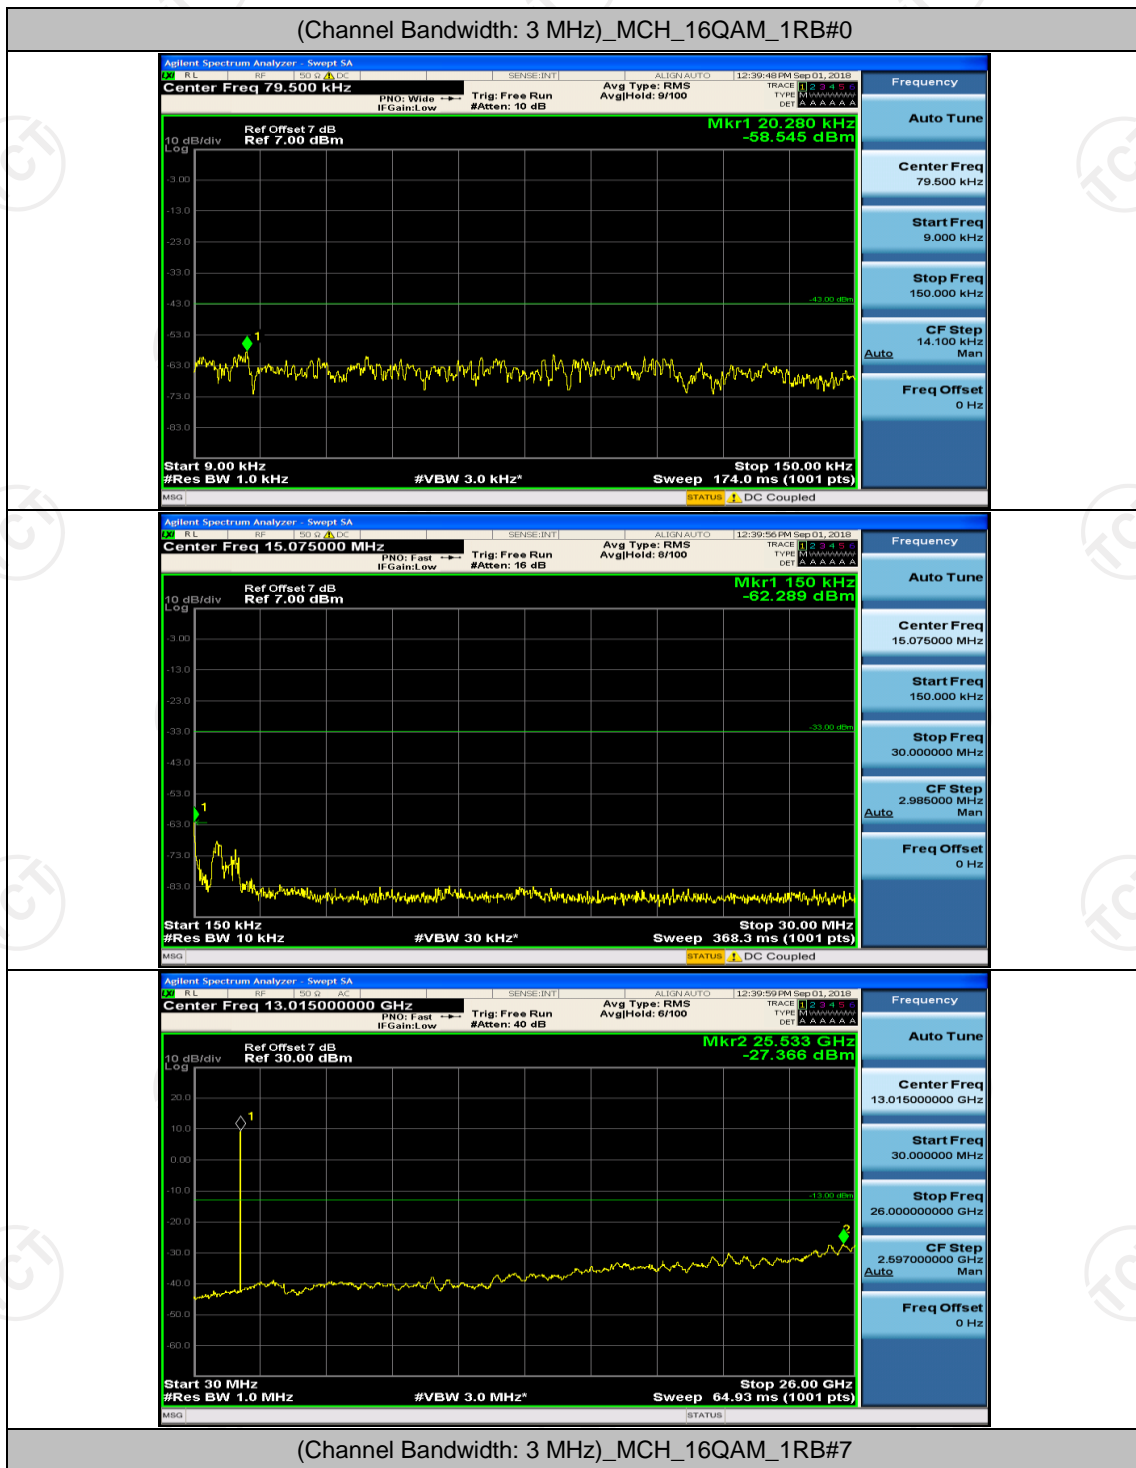

Channel Bandwidth: 3 MHz

(Channel Bandwidth: 3 MHz)_MCH_QPSK_1RB#0

(Channel Bandwidth: 3 MHz)_MCH_QPSK_1RB#7

(Channel Bandwidth: 3 MHz)_LCH_16QAM_1RB#0

(Channel Bandwidth: 3 MHz)_LCH_16QAM_1RB#7

(Channel Bandwidth: 3 MHz)_HCH_16QAM_1RB#0

(Channel Bandwidth: 3 MHz)_HCH_16QAM_1RB#7

Channel Bandwidth: 5 MHz