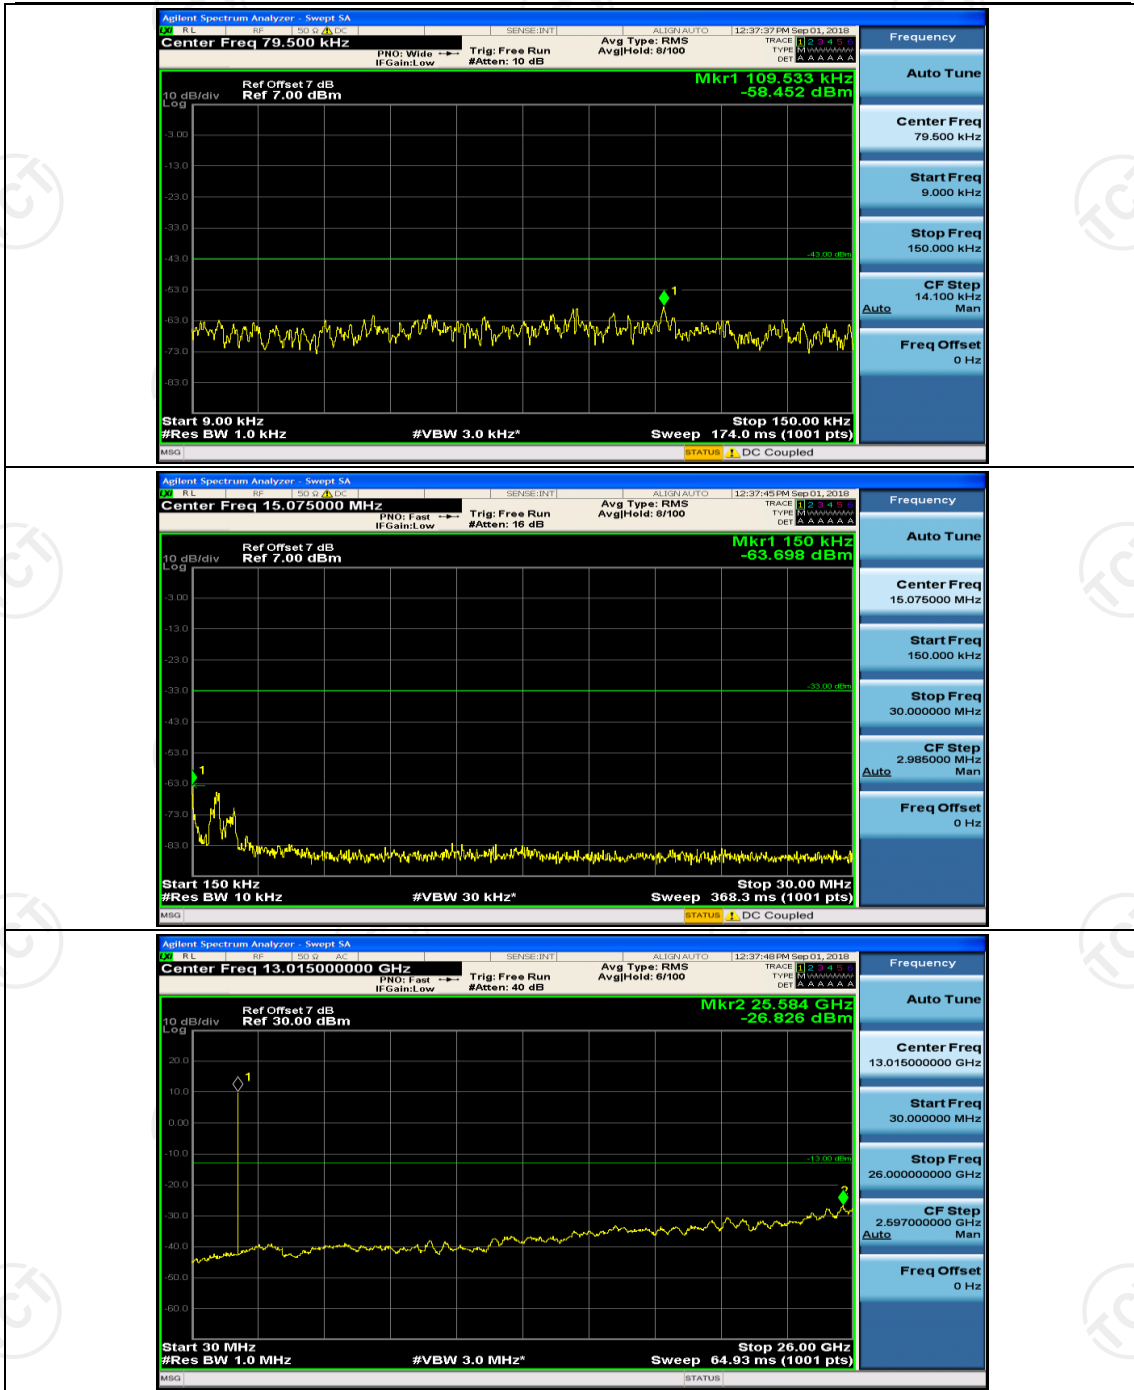

Channel Bandwidth: 3 MHz

(Channel Bandwidth: 3 MHz)_MCH_QPSK_1RB#0

(Channel Bandwidth: 3 MHz)_MCH_QPSK_1RB#7

(Channel Bandwidth: 3 MHz)_LCH_16QAM_1RB#0

(Channel Bandwidth: 3 MHz)_LCH_16QAM_1RB#7

(Channel Bandwidth: 3 MHz)_HCH_16QAM_1RB#0

(Channel Bandwidth: 3 MHz)_HCH_16QAM_1RB#7

Channel Bandwidth: 5 MHz