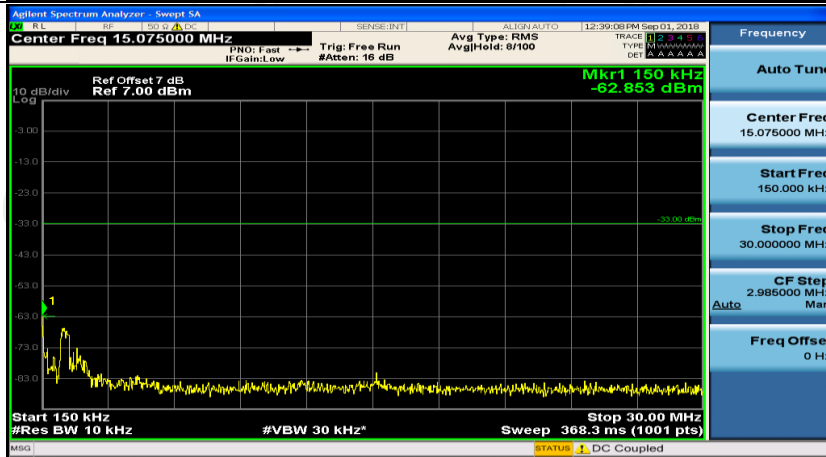

Channel Bandwidth: 3 MHz

(Channel Bandwidth: 3 MHz)_MCH_QPSK_1RB#0

(Channel Bandwidth: 3 MHz)_MCH_QPSK_1RB#7

(Channel Bandwidth: 3 MHz)_LCH_16QAM_1RB#0

(Channel Bandwidth: 3 MHz)_LCH_16QAM_1RB#7

(Channel Bandwidth: 3 MHz)_HCH_16QAM_1RB#0

(Channel Bandwidth: 3 MHz)_HCH_16QAM_1RB#7

Channel Bandwidth: 5 MHz