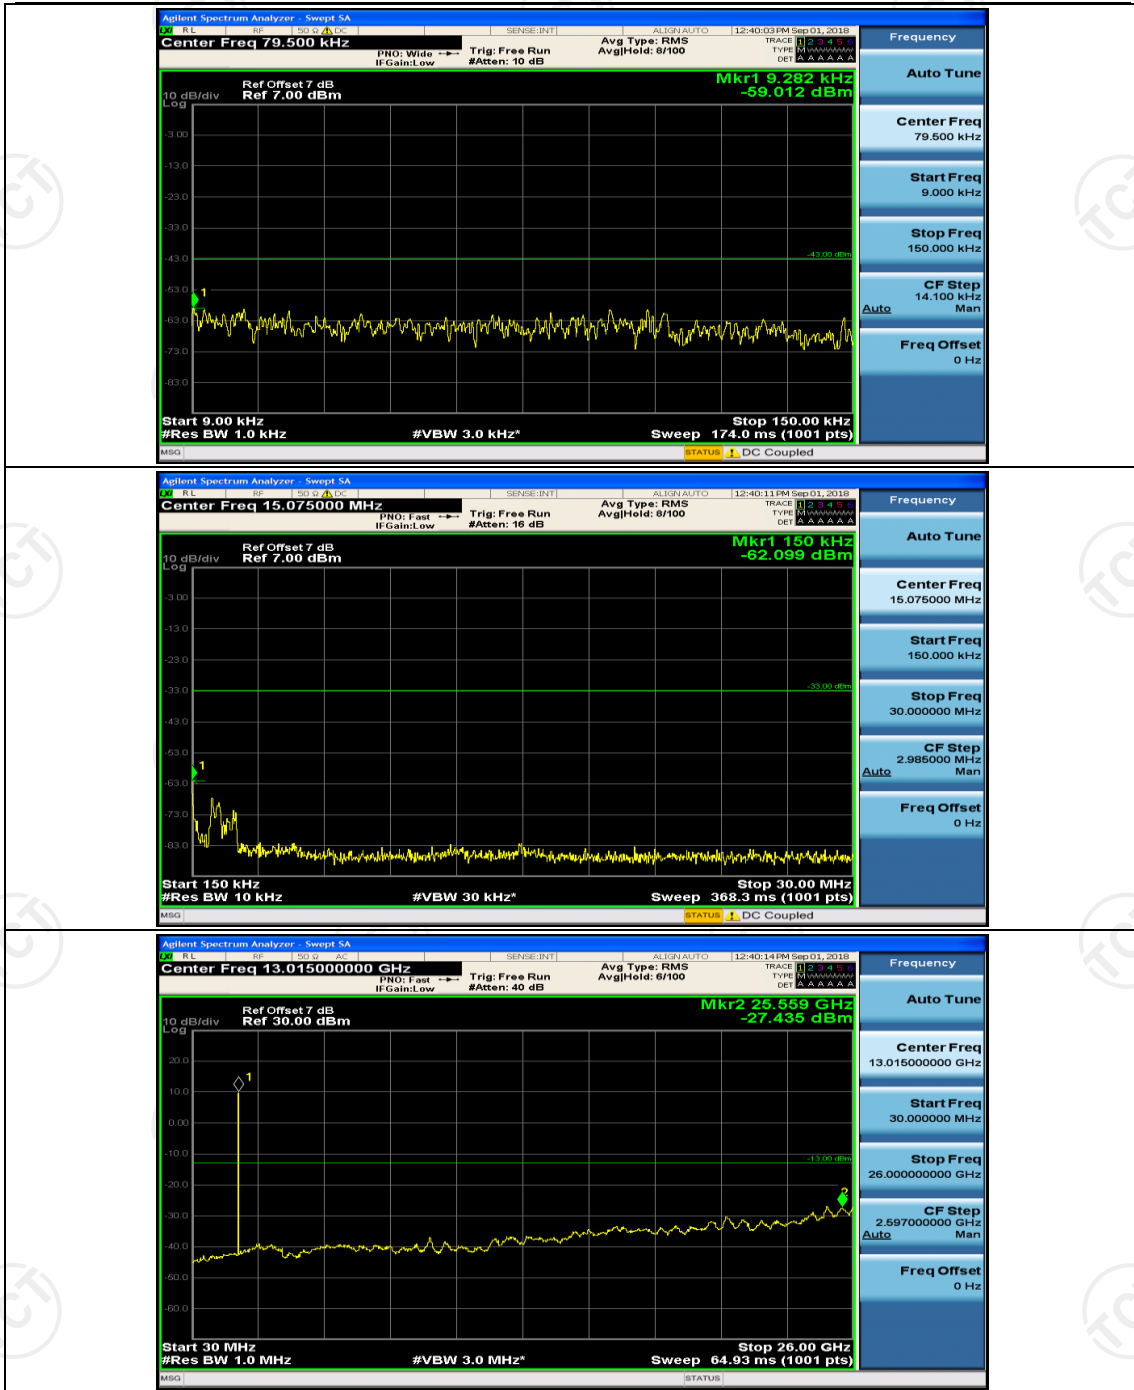

Channel Bandwidth: 3 MHz

(Channel Bandwidth: 3 MHz)_MCH_QPSK_1RB#0

(Channel Bandwidth: 3 MHz)_MCH_QPSK_1RB#7

(Channel Bandwidth: 3 MHz)_LCH_16QAM_1RB#0

(Channel Bandwidth: 3 MHz)_LCH_16QAM_1RB#7

(Channel Bandwidth: 3 MHz)_HCH_16QAM_1RB#0

(Channel Bandwidth: 3 MHz)_HCH_16QAM_1RB#7

Channel Bandwidth: 5 MHz