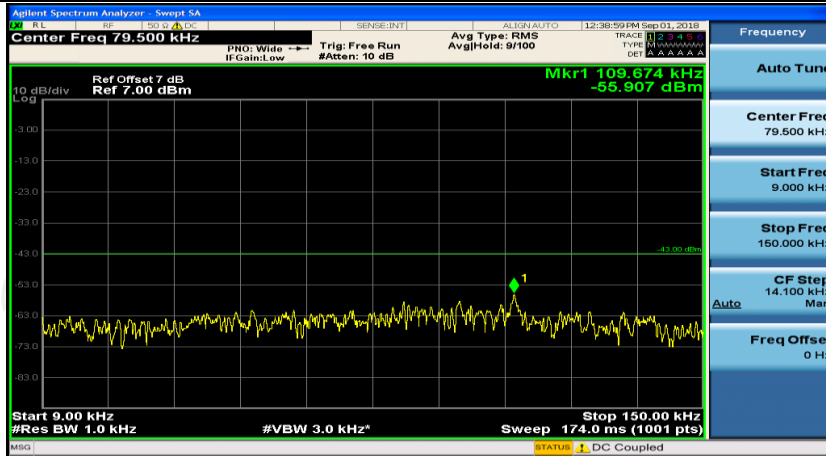

Channel Bandwidth: 3 MHz

(Channel Bandwidth: 3 MHz)_MCH_QPSK_1RB#0

(Channel Bandwidth: 3 MHz)_MCH_QPSK_1RB#7

(Channel Bandwidth: 3 MHz)_LCH_16QAM_1RB#0

(Channel Bandwidth: 3 MHz)_LCH_16QAM_1RB#7

(Channel Bandwidth: 3 MHz)_HCH_16QAM_1RB#0

(Channel Bandwidth: 3 MHz)_HCH_16QAM_1RB#7

Channel Bandwidth: 5 MHz