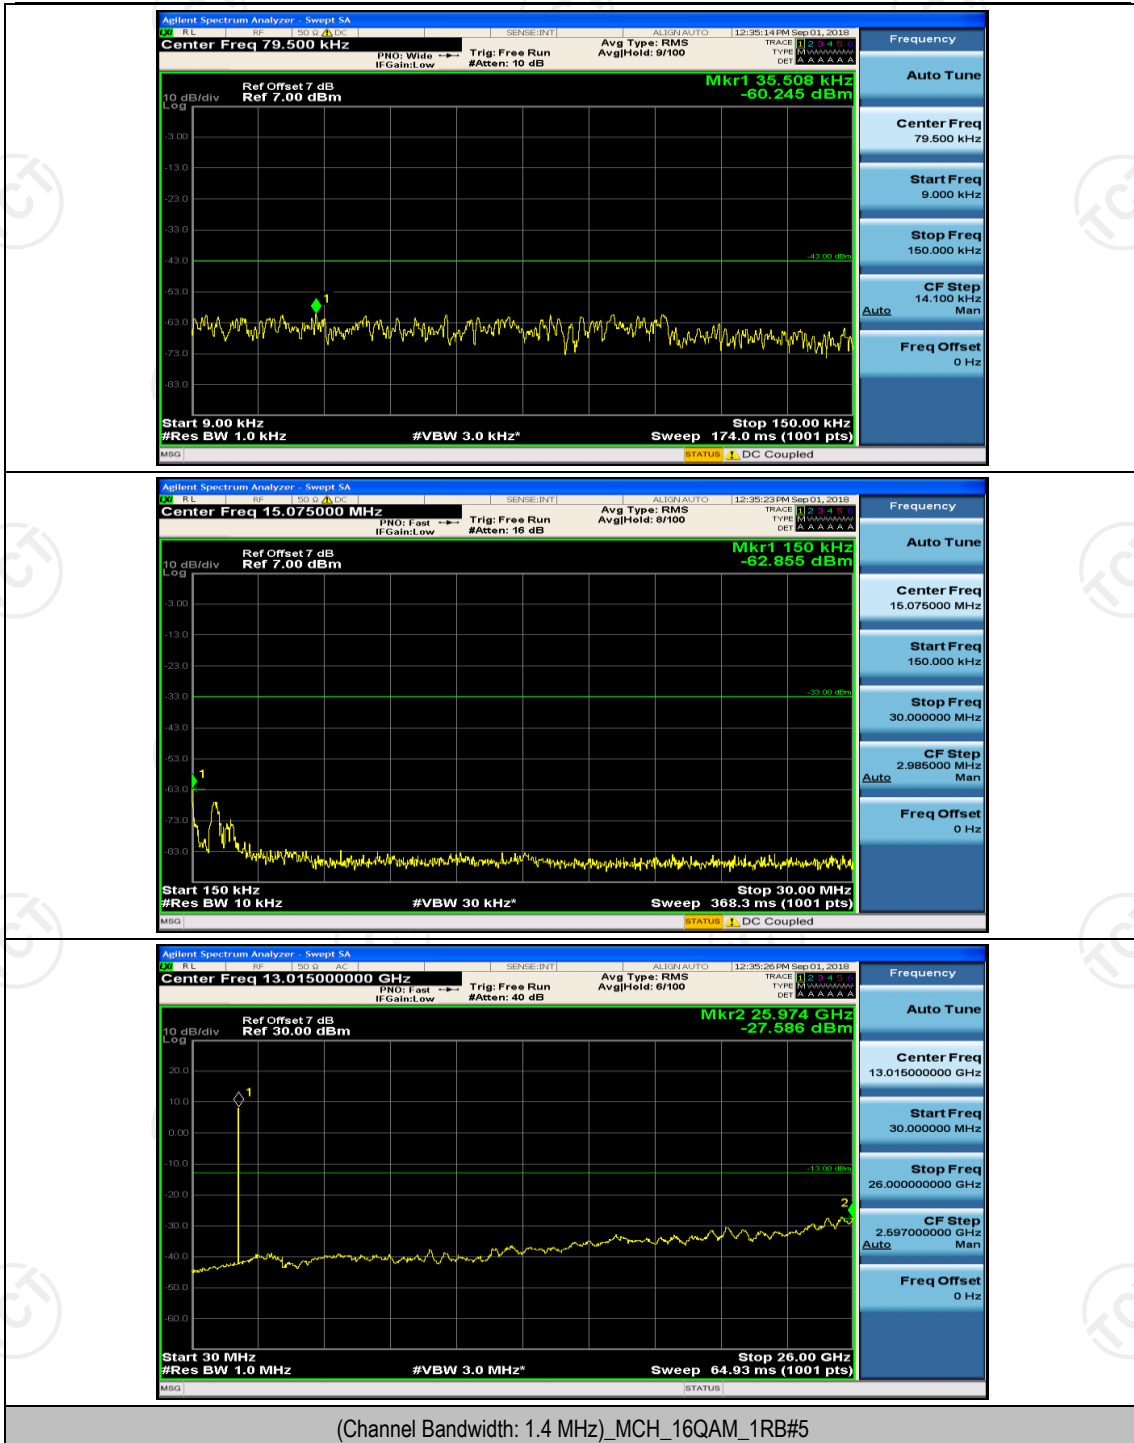

Test Graphs

Channel Bandwidth: 1.4 MHz

(Channel Bandwidth: 1.4 MHz)_MCH_QPSK_1RB#0

(Channel Bandwidth: 1.4 MHz)_MCH_QPSK_1RB#0

(Channel Bandwidth: 1.4 MHz)_HCH_QPSK_1RB#0

(Channel Bandwidth: 1.4 MHz)_HCH_QPSK_1RB#3

(Channel Bandwidth: 1.4 MHz)_LCH_16QAM_1RB#0

(Channel Bandwidth: 1.4 MHz)_LCH_16QAM_1RB#0

(Channel Bandwidth: 1.4 MHz)_MCH_16QAM_1RB#0

(Channel Bandwidth: 1.4 MHz)_MCH_16QAM_1RB#3

(Channel Bandwidth: 1.4 MHz)_HCH_16QAM_1RB#0

(Channel Bandwidth: 1.4 MHz)_HCH_16QAM_1RB#3