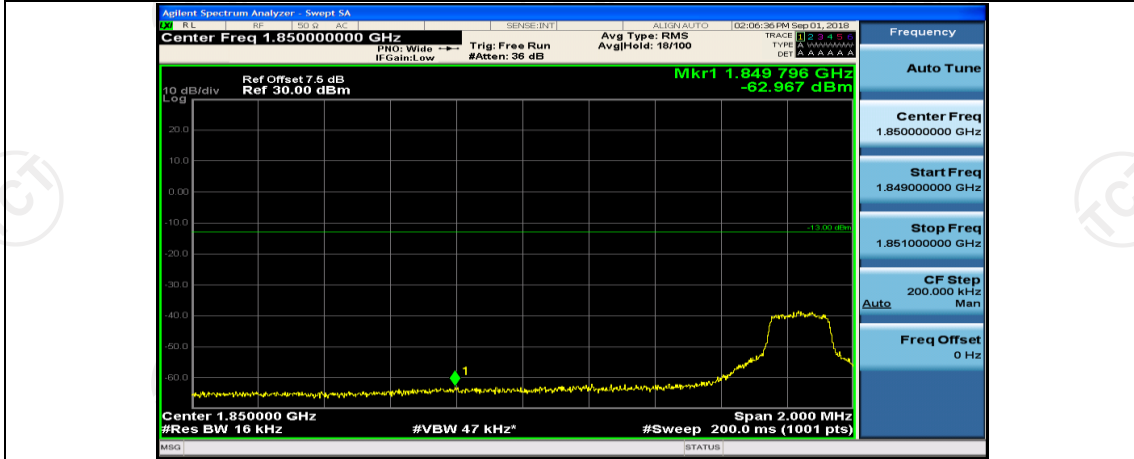

Channel Bandwidth: 15 MHz

(Channel Bandwidth:15 MHz)_LCH_QPSK_37RB#0

(Channel Bandwidth:15 MHz)_LCH_QPSK_37RB#18

(Channel Bandwidth:15 MHz)_LCH_QPSK_37RB#38

(Channel Bandwidth:15 MHz)_LCH_QPSK_75RB#0

(Channel Bandwidth:15 MHz)_HCH_QPSK_1RB#0