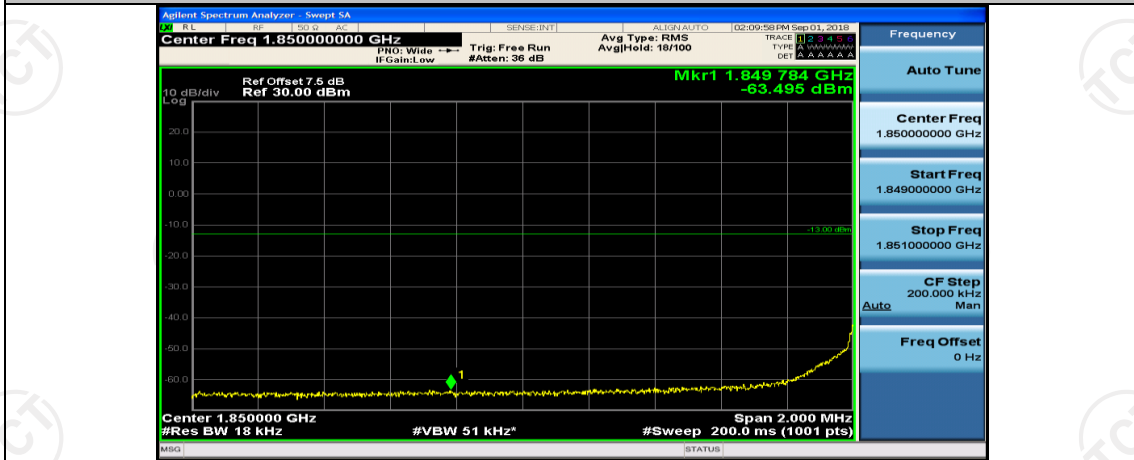

(Channel Bandwidth:15 MHz)_HCH_16QAM_37RB#38

(Channel Bandwidth:15 MHz)_HCH_16QAM_75RB#0

Channel Bandwidth: 20 MHz

(Channel Bandwidth:20 MHz)_LCH_QPSK_1RB#49

(Channel Bandwidth:20 MHz)_LCH_QPSK_1RB#99

(Channel Bandwidth:20 MHz)_LCH_QPSK_50RB#0