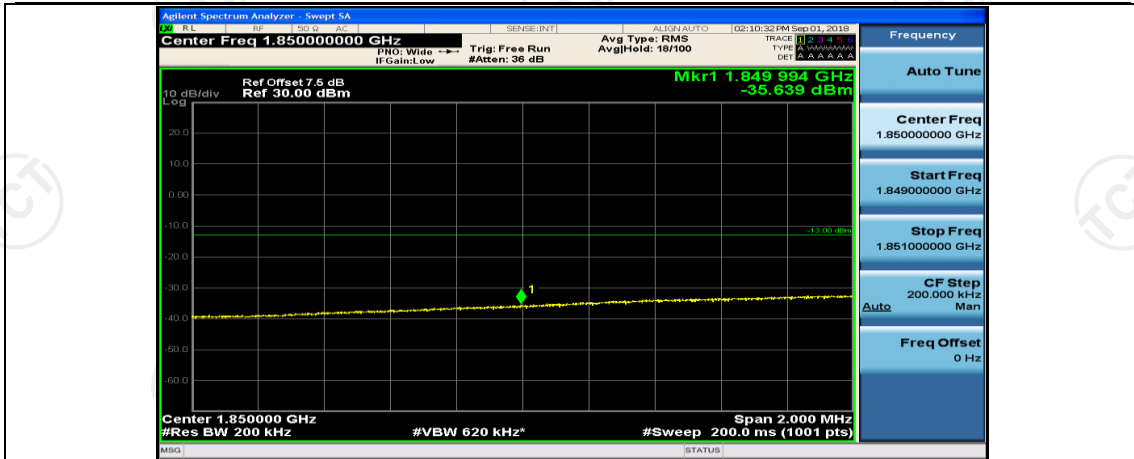

(Channel Bandwidth:20 MHz)_LCH_QPSK_50RB#25