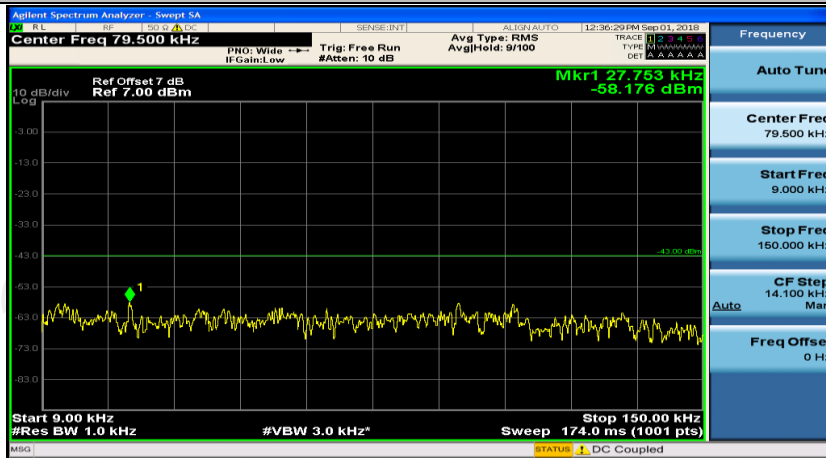

(Channel Bandwidth: 1.4 MHz)_LCH_16QAM_1RB#0

(Channel Bandwidth: 1.4 MHz)_LCH_16QAM_1RB#0

(Channel Bandwidth: 1.4 MHz)_MCH_16QAM_1RB#0

(Channel Bandwidth: 1.4 MHz)_MCH_16QAM_1RB#3

(Channel Bandwidth: 1.4 MHz)_HCH_16QAM_1RB#0

(Channel Bandwidth: 1.4 MHz)_HCH_16QAM_1RB#3