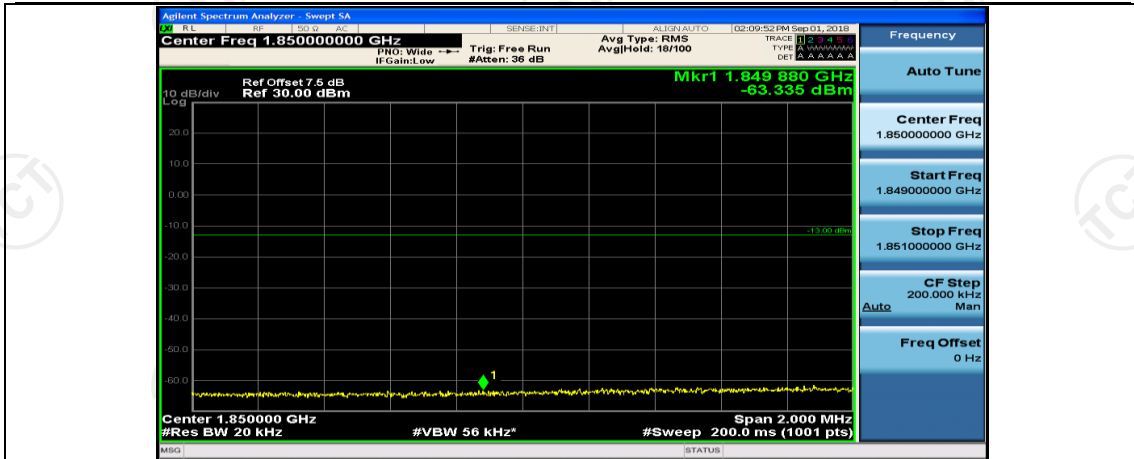

(Channel Bandwidth:15 MHz)_HCH_16QAM_37RB#38

(Channel Bandwidth:15 MHz)_HCH_16QAM_75RB#0

Channel Bandwidth: 20 MHz

(Channel Bandwidth:20 MHz)_LCH_QPSK_1RB#49

(Channel Bandwidth:20 MHz)_LCH_QPSK_1RB#99

(Channel Bandwidth:20 MHz)_LCH_QPSK_50RB#0