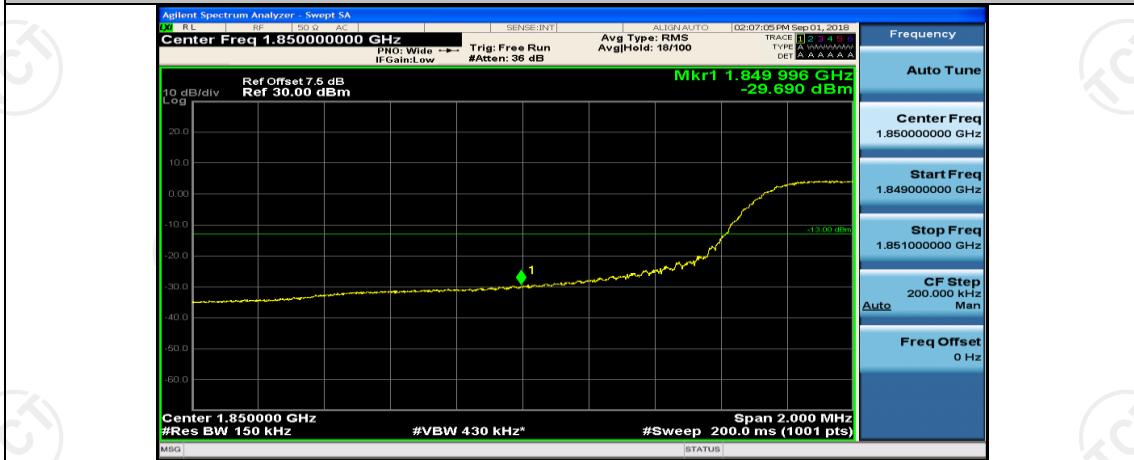

Channel Bandwidth: 15 MHz

(Channel Bandwidth:15 MHz)_LCH_QPSK_37RB#0

(Channel Bandwidth:15 MHz)_LCH_QPSK_37RB#18

(Channel Bandwidth:15 MHz)_LCH_QPSK_37RB#38

(Channel Bandwidth:15 MHz)_LCH_QPSK_75RB#0

(Channel Bandwidth:15 MHz)_HCH_QPSK_1RB#0