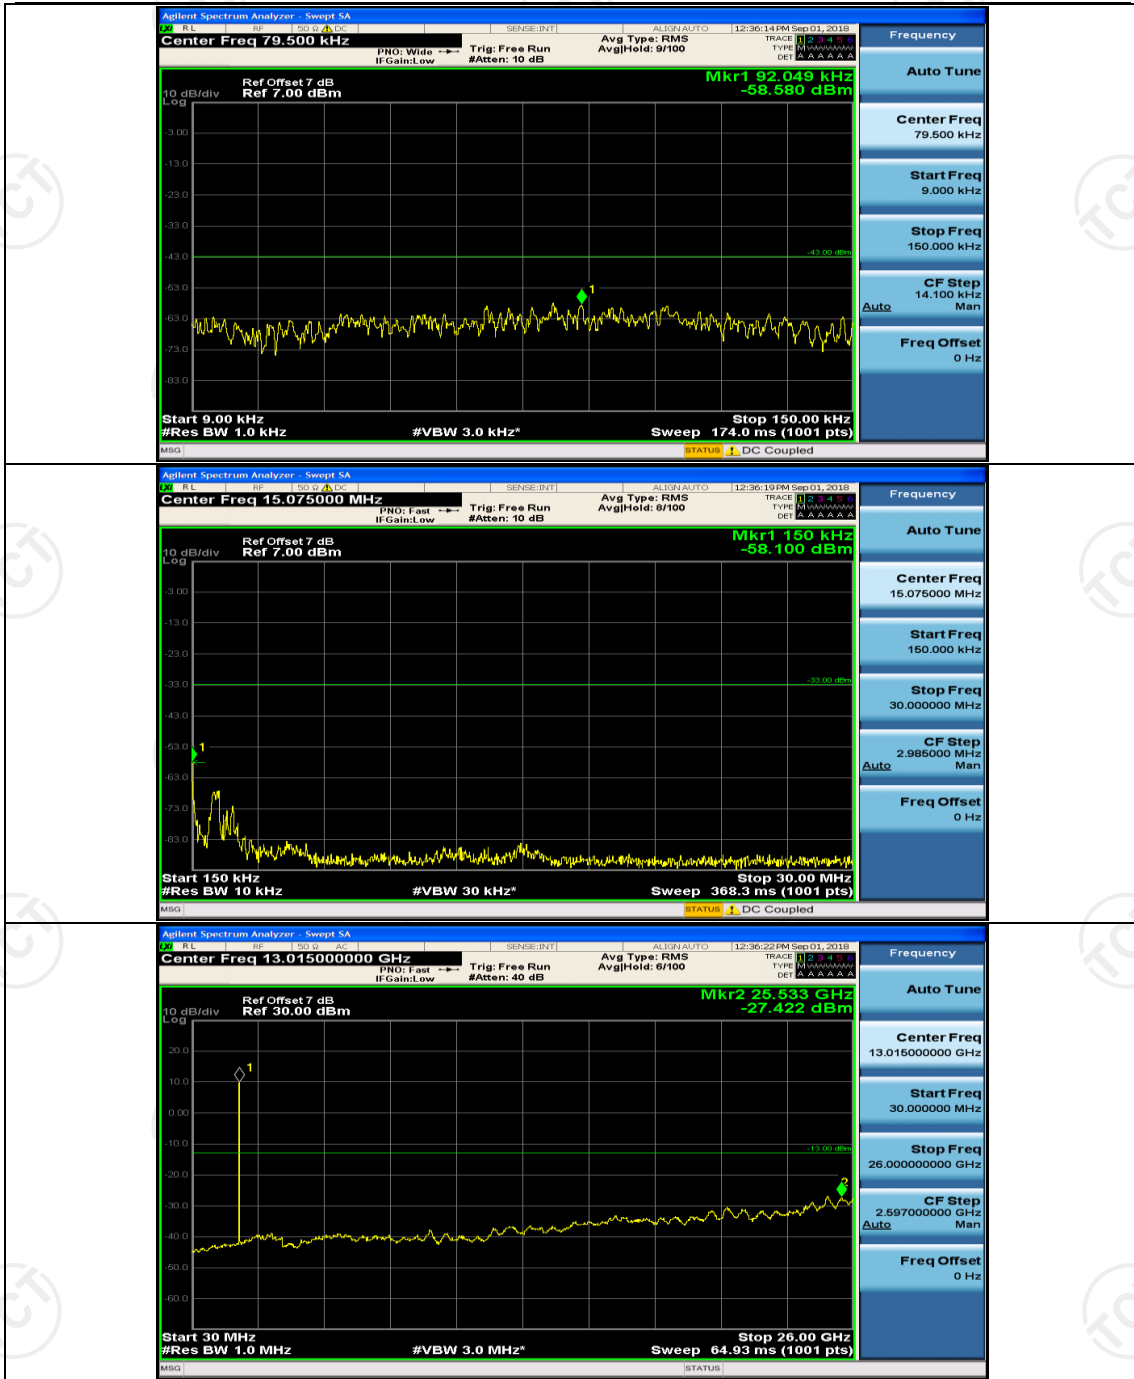

(Channel Bandwidth:20 MHz)_HCH_16QAM_50RB#0

(Channel Bandwidth:20 MHz)_HCH_16QAM_50RB#25

(Channel Bandwidth:20 MHz)_HCH_16QAM_50RB#50

(Channel Bandwidth:20 MHz)_HCH_16QAM_100RB#0

Appendix E: Conducted Spurious Emission

Test Graphs

Channel Bandwidth: 1.4 MHz

(Channel Bandwidth: 1.4 MHz)_MCH_QPSK_1RB#0

(Channel Bandwidth: 1.4 MHz)_MCH_QPSK_1RB#0

(Channel Bandwidth: 1.4 MHz)_HCH_QPSK_1RB#0

(Channel Bandwidth: 1.4 MHz)_HCH_QPSK_1RB#3