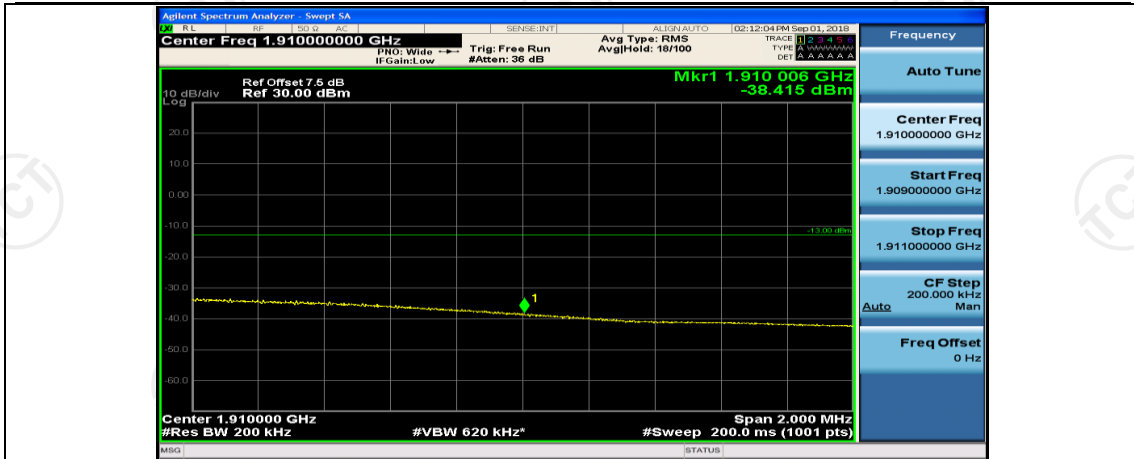

(Channel Bandwidth:20 MHz)_HCH_QPSK_50RB#0