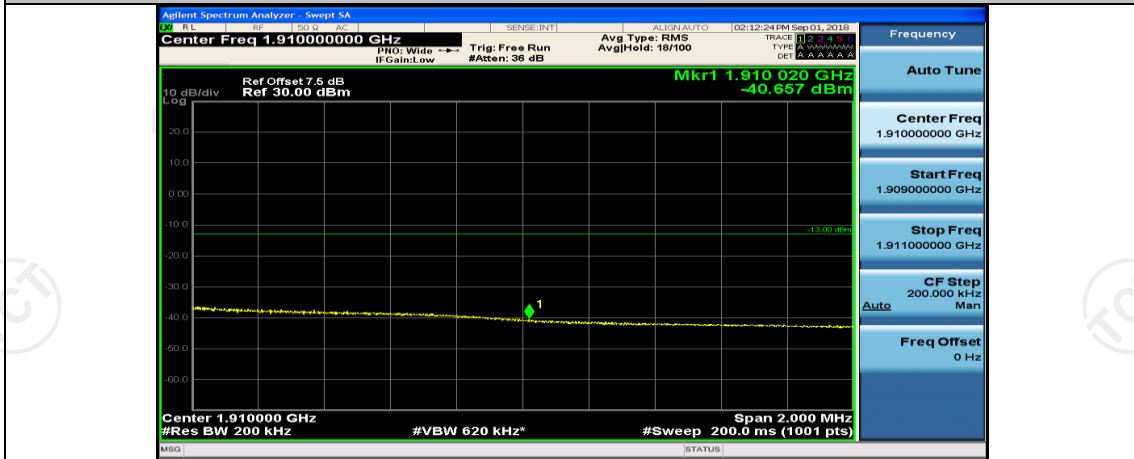

(Channel Bandwidth:20 MHz)_LCH_16QAM_50RB#50

(Channel Bandwidth:20 MHz)_LCH_16QAM_100RB#0

(Channel Bandwidth:20 MHz)_HCH_16QAM_1RB#0

(Channel Bandwidth:20 MHz)_HCH_16QAM_1RB#49

(Channel Bandwidth:20 MHz)_HCH_16QAM_1RB#99

(Channel Bandwidth:20 MHz)_HCH_16QAM_50RB#0

(Channel Bandwidth:20 MHz)_HCH_16QAM_50RB#25

(Channel Bandwidth:20 MHz)_HCH_16QAM_50RB#50

(Channel Bandwidth:20 MHz)_HCH_16QAM_100RB#0

Appendix E: Conducted Spurious Emission