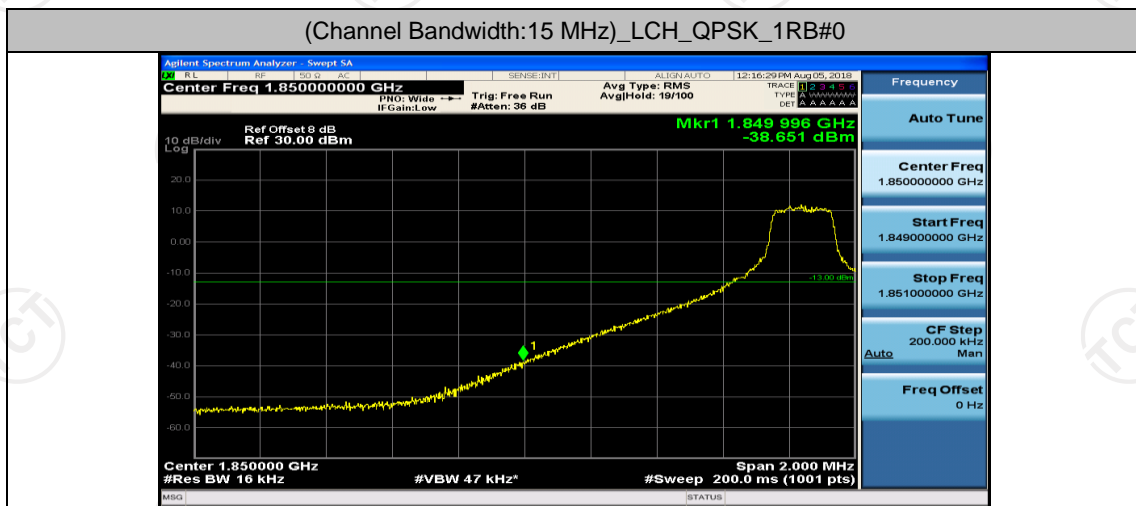

Channel Bandwidth: 15 MHz

(Channel Bandwidth:15 MHz)_LCH_QPSK_37RB#0

(Channel Bandwidth:15 MHz)_LCH_QPSK_37RB#18

(Channel Bandwidth:15 MHz)_LCH_QPSK_37RB#38

(Channel Bandwidth:15 MHz)_LCH_QPSK_75RB#0

(Channel Bandwidth:15 MHz)_HCH_QPSK_1RB#0