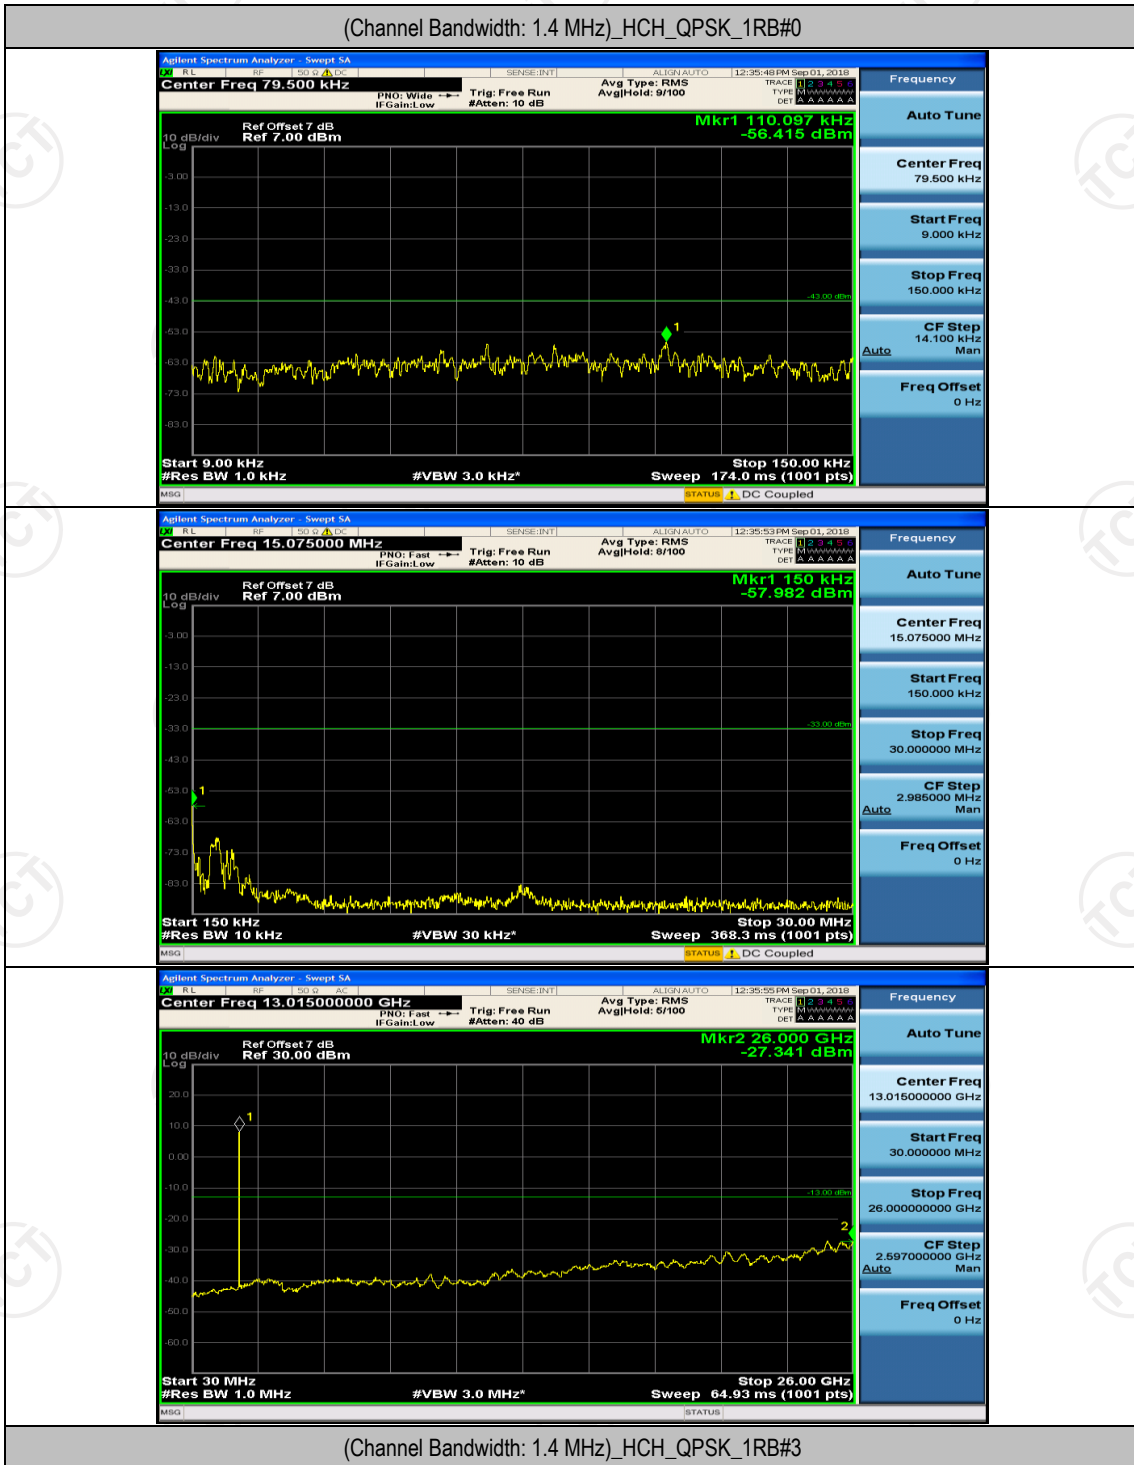

Test Graphs

Channel Bandwidth: 1.4 MHz

(Channel Bandwidth: 1.4 MHz)_MCH_QPSK_1RB#0

(Channel Bandwidth: 1.4 MHz)_MCH_QPSK_1RB#0

(Channel Bandwidth: 1.4 MHz)_HCH_QPSK_1RB#0

(Channel Bandwidth: 1.4 MHz)_HCH_QPSK_1RB#3