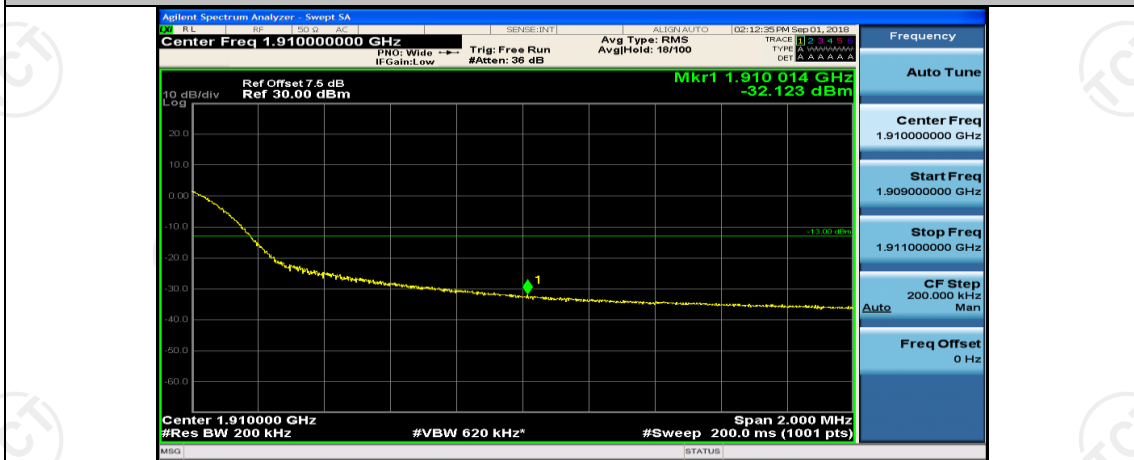

(Channel Bandwidth:20 MHz)_LCH_16QAM_50RB#50

(Channel Bandwidth:20 MHz)_LCH_16QAM_100RB#0

(Channel Bandwidth:20 MHz)_HCH_16QAM_1RB#0

(Channel Bandwidth:20 MHz)_HCH_16QAM_1RB#49

(Channel Bandwidth:20 MHz)_HCH_16QAM_1RB#99

(Channel Bandwidth:20 MHz)_HCH_16QAM_50RB#0

(Channel Bandwidth:20 MHz)_HCH_16QAM_50RB#25

(Channel Bandwidth:20 MHz)_HCH_16QAM_50RB#50

(Channel Bandwidth:20 MHz)_HCH_16QAM_100RB#0

Appendix E: Conducted Spurious Emission