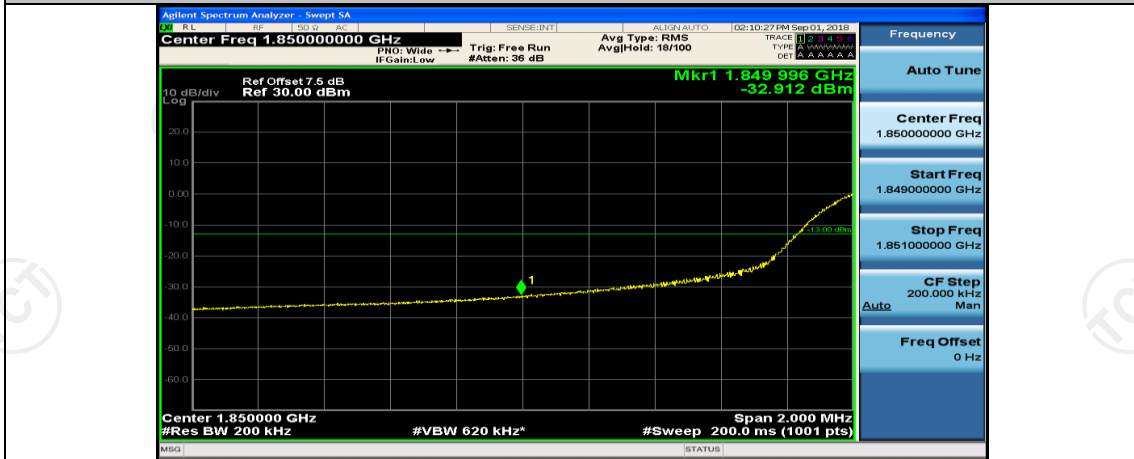

(Channel Bandwidth:15 MHz)_HCH_16QAM_37RB#38

(Channel Bandwidth:15 MHz)_HCH_16QAM_75RB#0

Channel Bandwidth: 20 MHz

(Channel Bandwidth:20 MHz)_LCH_QPSK_1RB#49

(Channel Bandwidth:20 MHz)_LCH_QPSK_1RB#99

(Channel Bandwidth:20 MHz)_LCH_QPSK_50RB#0