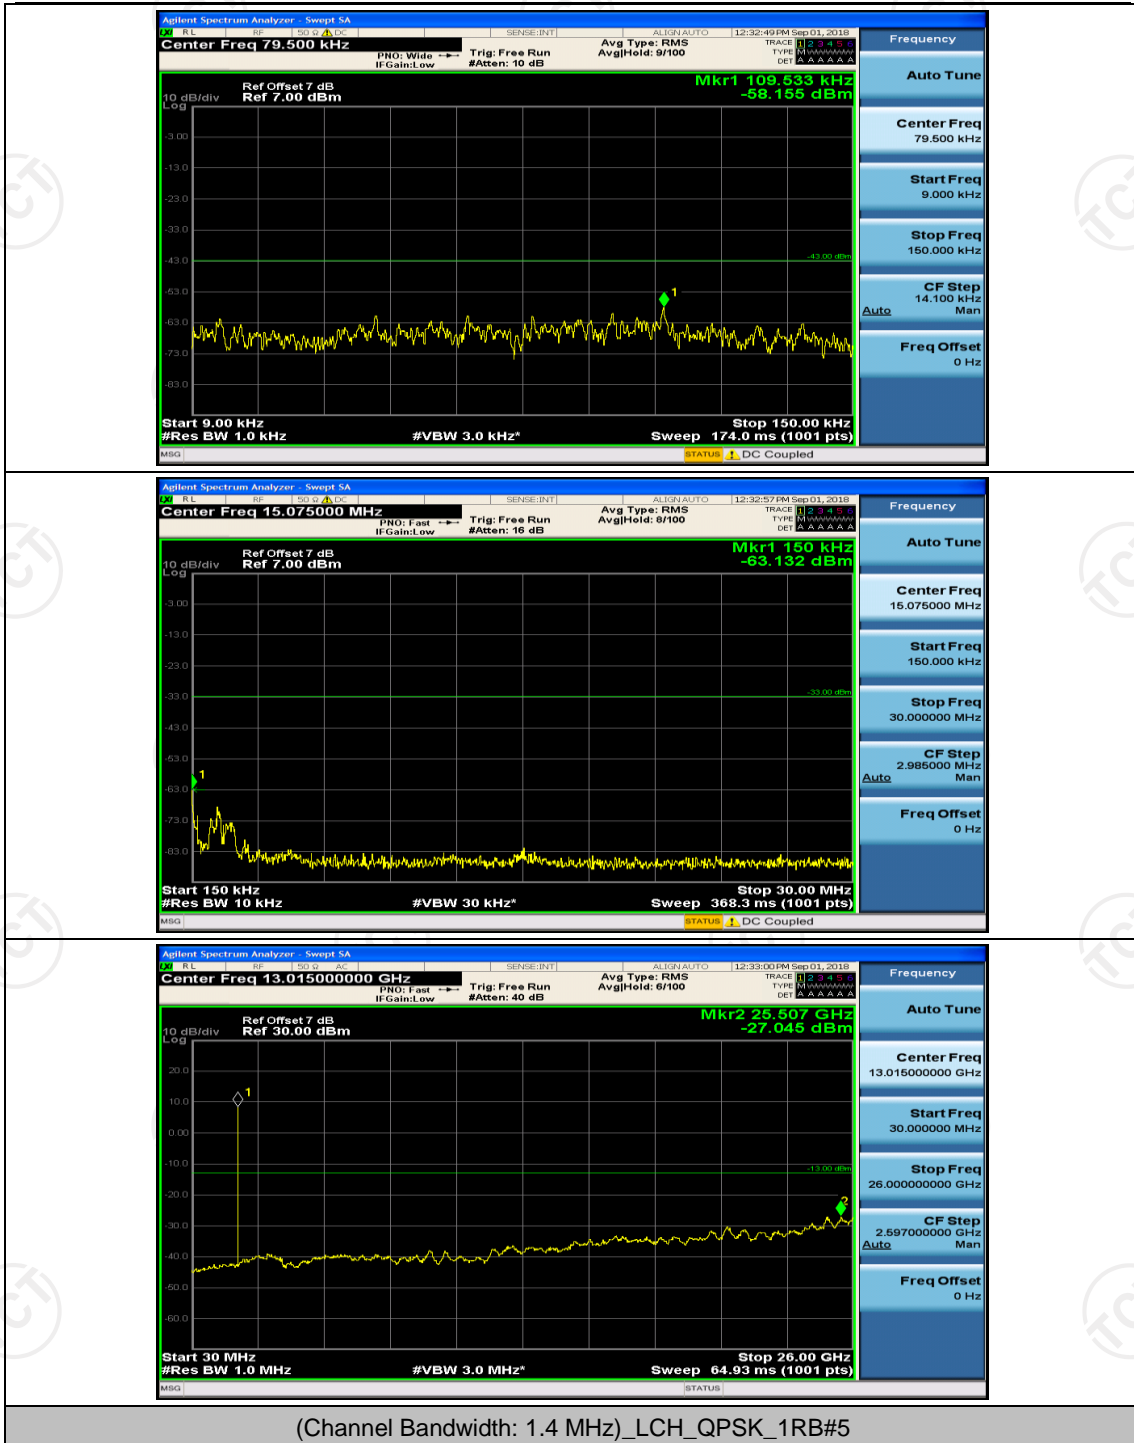

(Channel Bandwidth:20 MHz)_HCH_16QAM_50RB#0

(Channel Bandwidth:20 MHz)_HCH_16QAM_50RB#25

(Channel Bandwidth:20 MHz)_HCH_16QAM_50RB#50

(Channel Bandwidth:20 MHz)_HCH_16QAM_100RB#0

Appendix E: Conducted Spurious Emission

Test Graphs

Channel Bandwidth: 1.4 MHz

(Channel Bandwidth: 1.4 MHz)_MCH_QPSK_1RB#0

(Channel Bandwidth: 1.4 MHz)_MCH_QPSK_1RB#0

(Channel Bandwidth: 1.4 MHz)_HCH_QPSK_1RB#0

(Channel Bandwidth: 1.4 MHz)_HCH_QPSK_1RB#3