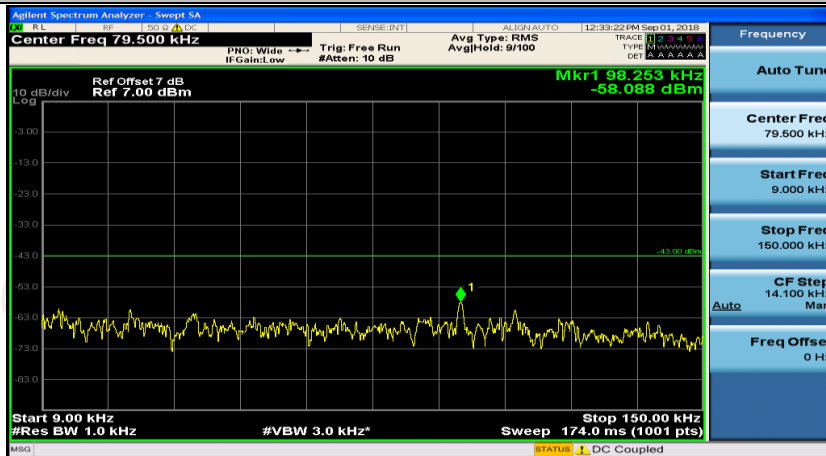

(Channel Bandwidth: 1.4 MHz)_LCH_16QAM_1RB#0

(Channel Bandwidth: 1.4 MHz)_LCH_16QAM_1RB#0