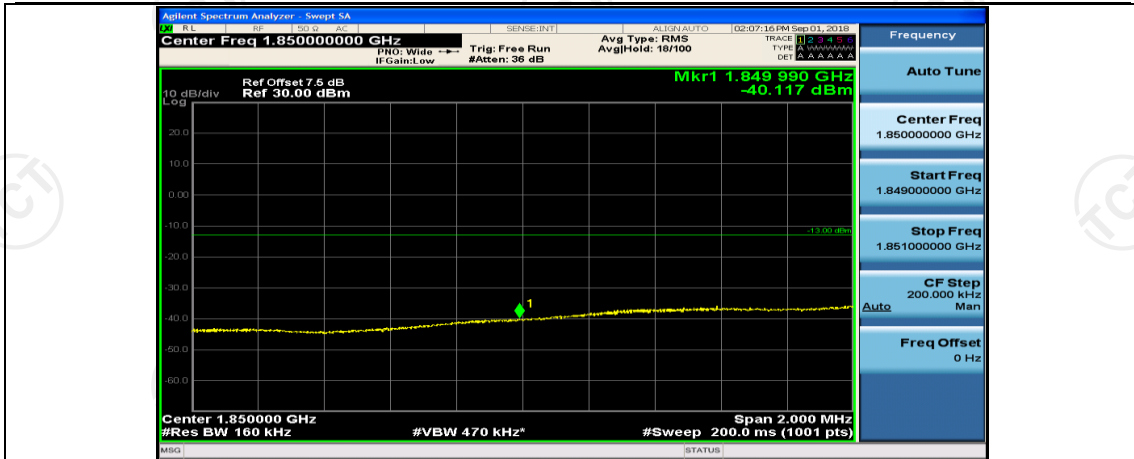

Channel Bandwidth: 15 MHz

(Channel Bandwidth:15 MHz)_LCH_QPSK_37RB#0

(Channel Bandwidth:15 MHz)_LCH_QPSK_37RB#18

(Channel Bandwidth:15 MHz)_LCH_QPSK_37RB#38

(Channel Bandwidth:15 MHz)_LCH_QPSK_75RB#0

(Channel Bandwidth:15 MHz)_HCH_QPSK_1RB#0