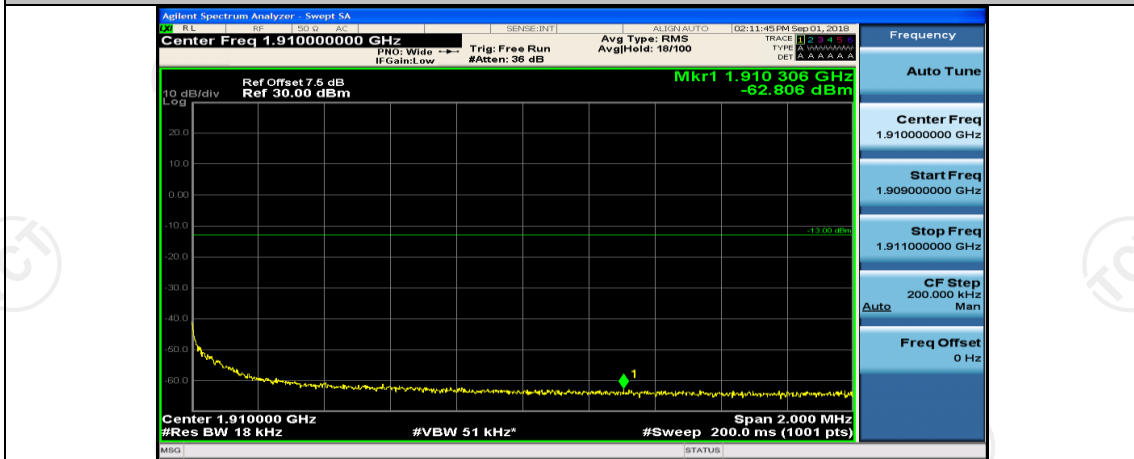

(Channel Bandwidth:20 MHz)_LCH_16QAM_1RB#0

(Channel Bandwidth:20 MHz)_LCH_16QAM_1RB#49

(Channel Bandwidth:20 MHz)_LCH_16QAM_1RB#99

(Channel Bandwidth:20 MHz)_LCH_16QAM_50RB#0

(Channel Bandwidth:20 MHz)_LCH_16QAM_50RB#25

(Channel Bandwidth:20 MHz)_LCH_16QAM_50RB#50

(Channel Bandwidth:20 MHz)_LCH_16QAM_100RB#0

(Channel Bandwidth:20 MHz)_HCH_16QAM_1RB#0

(Channel Bandwidth:20 MHz)_HCH_16QAM_1RB#49

(Channel Bandwidth:20 MHz)_HCH_16QAM_1RB#99