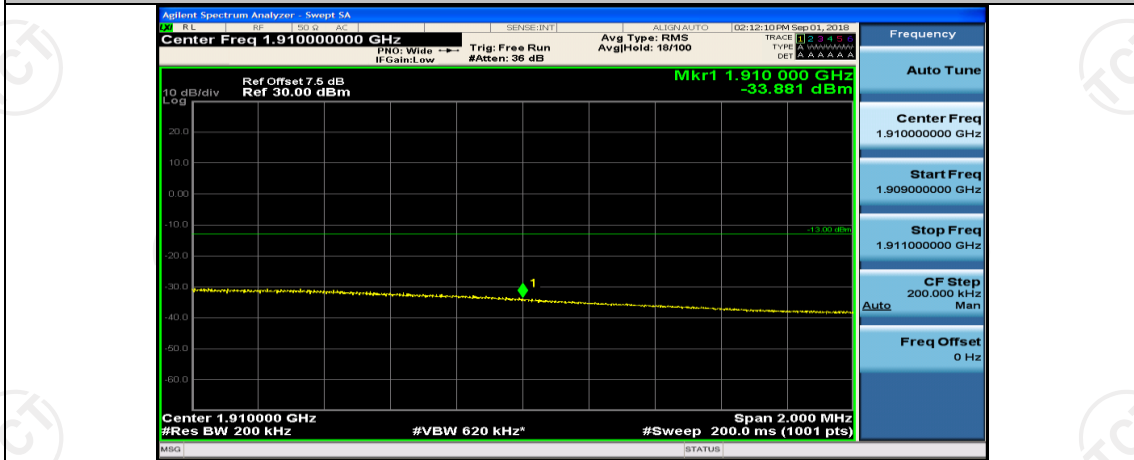

(Channel Bandwidth:20 MHz)_HCH_QPSK_50RB#25