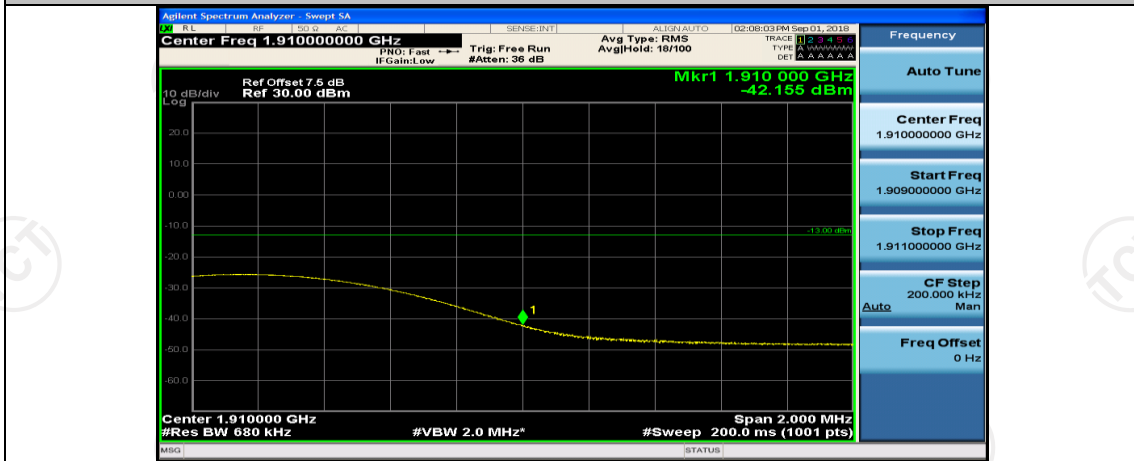

Channel Bandwidth: 15 MHz

(Channel Bandwidth:15 MHz)_LCH_QPSK_37RB#0

(Channel Bandwidth:15 MHz)_LCH_QPSK_37RB#18

(Channel Bandwidth:15 MHz)_LCH_QPSK_37RB#38

(Channel Bandwidth:15 MHz)_LCH_QPSK_75RB#0

(Channel Bandwidth:15 MHz)_HCH_QPSK_1RB#0