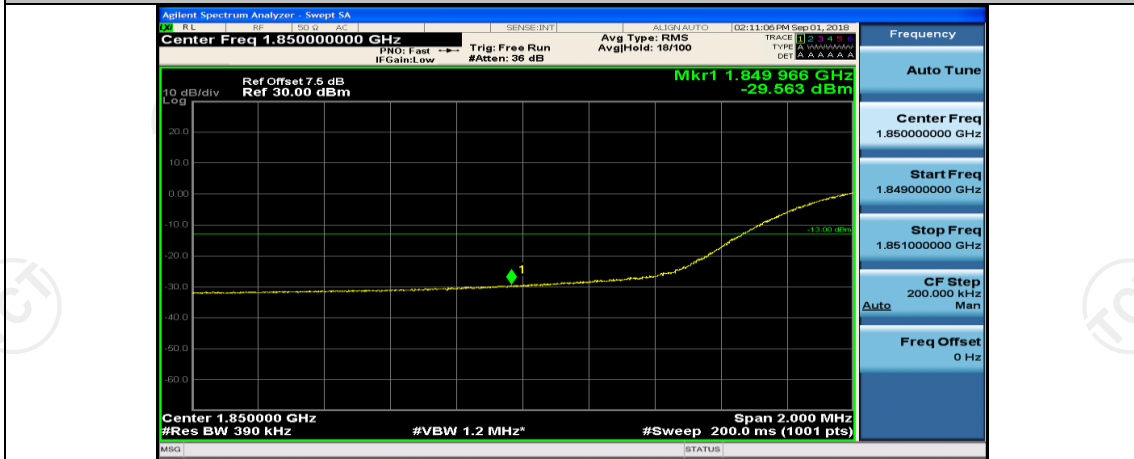

(Channel Bandwidth:20 MHz)_LCH_QPSK_100RB#0