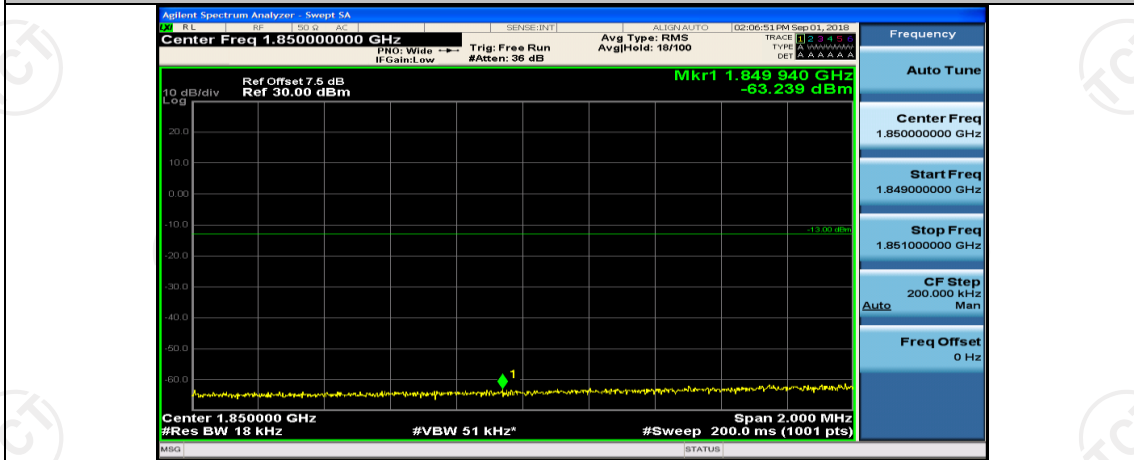

Channel Bandwidth: 15 MHz

(Channel Bandwidth:15 MHz)_LCH_QPSK_37RB#0

(Channel Bandwidth:15 MHz)_LCH_QPSK_37RB#18

(Channel Bandwidth:15 MHz)_LCH_QPSK_37RB#38

(Channel Bandwidth:15 MHz)_LCH_QPSK_75RB#0

(Channel Bandwidth:15 MHz)_HCH_QPSK_1RB#0

(Channel Bandwidth:15 MHz)_HCH_QPSK_1RB#7

(Channel Bandwidth:15 MHz)_HCH_QPSK_1RB#74

(Channel Bandwidth:15 MHz)_HCH_QPSK_37RB#0

(Channel Bandwidth:15 MHz)_HCH_QPSK_37RB#18

(Channel Bandwidth:15 MHz)_LCH_16QAM_1RB#37

(Channel Bandwidth:15 MHz)_LCH_16QAM_1RB#74

(Channel Bandwidth:15 MHz)_LCH_16QAM_37RB#0

(Channel Bandwidth:15 MHz)_LCH_16QAM_37RB#18

(Channel Bandwidth:15 MHz)_LCH_16QAM_37RB#38

(Channel Bandwidth:15 MHz)_LCH_16QAM_75RB#0