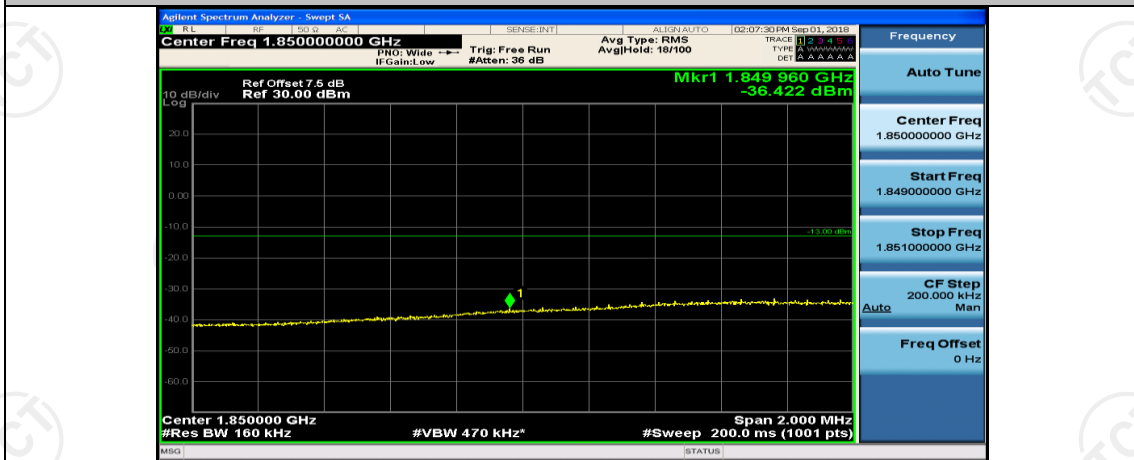

Channel Bandwidth: 15 MHz

(Channel Bandwidth:15 MHz)_LCH_QPSK_37RB#0

(Channel Bandwidth:15 MHz)_LCH_QPSK_37RB#18

(Channel Bandwidth:15 MHz)_LCH_QPSK_37RB#38

(Channel Bandwidth:15 MHz)_LCH_QPSK_75RB#0

(Channel Bandwidth:15 MHz)_HCH_QPSK_1RB#0

(Channel Bandwidth:15 MHz)_HCH_QPSK_1RB#7

(Channel Bandwidth:15 MHz)_HCH_QPSK_1RB#74

(Channel Bandwidth:15 MHz)_HCH_QPSK_37RB#0

(Channel Bandwidth:15 MHz)_HCH_QPSK_37RB#18

(Channel Bandwidth:15 MHz)_LCH_16QAM_1RB#37

(Channel Bandwidth:15 MHz)_LCH_16QAM_1RB#74

(Channel Bandwidth:15 MHz)_LCH_16QAM_37RB#0

(Channel Bandwidth:15 MHz)_LCH_16QAM_37RB#18

(Channel Bandwidth:15 MHz)_LCH_16QAM_37RB#38

(Channel Bandwidth:15 MHz)_LCH_16QAM_75RB#0