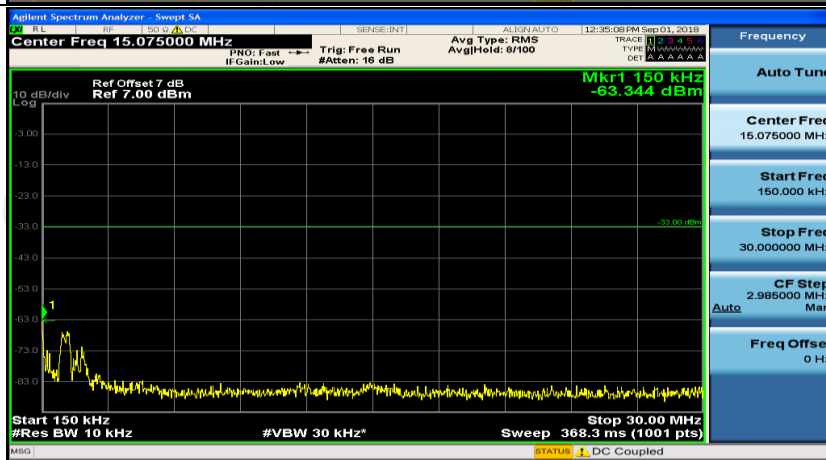

(Channel Bandwidth: 1.4 MHz)_LCH_16QAM_1RB#0

(Channel Bandwidth: 1.4 MHz)_LCH_16QAM_1RB#0

(Channel Bandwidth: 1.4 MHz)_MCH_16QAM_1RB#0

(Channel Bandwidth: 1.4 MHz)_MCH_16QAM_1RB#3

(Channel Bandwidth: 1.4 MHz)_HCH_16QAM_1RB#0

(Channel Bandwidth: 1.4 MHz)_HCH_16QAM_1RB#3