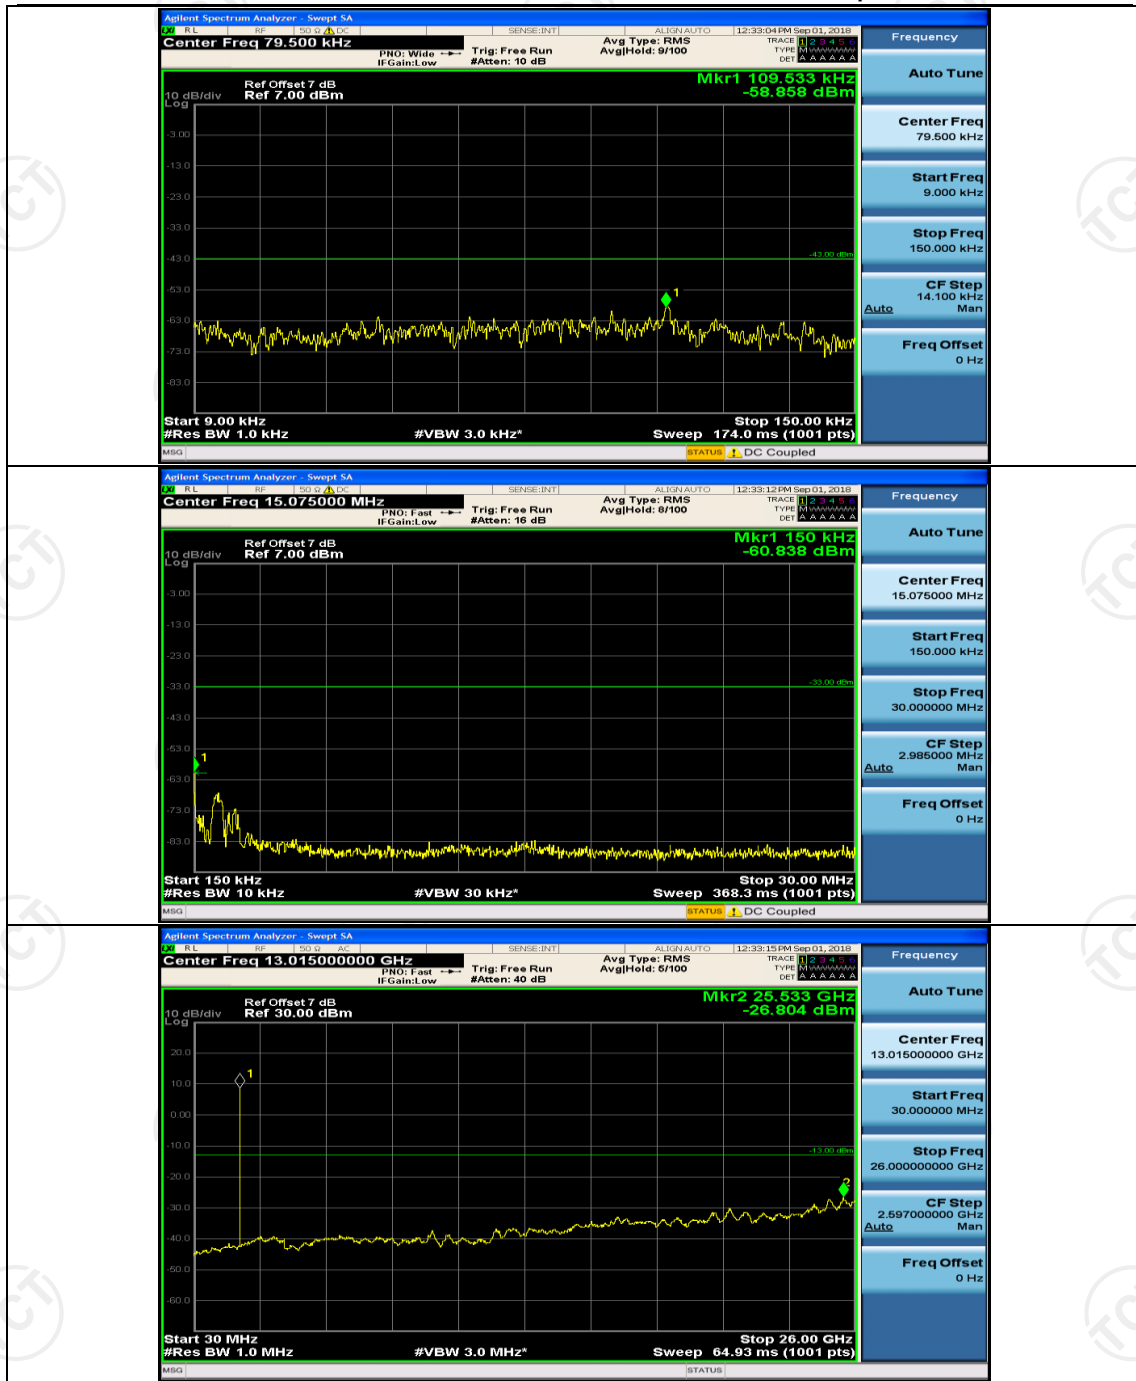

(Channel Bandwidth:20 MHz)_HCH_16QAM_50RB#0

(Channel Bandwidth:20 MHz)_HCH_16QAM_50RB#25

(Channel Bandwidth:20 MHz)_HCH_16QAM_50RB#50

(Channel Bandwidth:20 MHz)_HCH_16QAM_100RB#0

Appendix E: Conducted Spurious Emission

Test Graphs

Channel Bandwidth: 1.4 MHz

(Channel Bandwidth: 1.4 MHz)_MCH_QPSK_1RB#0

(Channel Bandwidth: 1.4 MHz)_MCH_QPSK_1RB#0

(Channel Bandwidth: 1.4 MHz)_HCH_QPSK_1RB#0

(Channel Bandwidth: 1.4 MHz)_HCH_QPSK_1RB#3