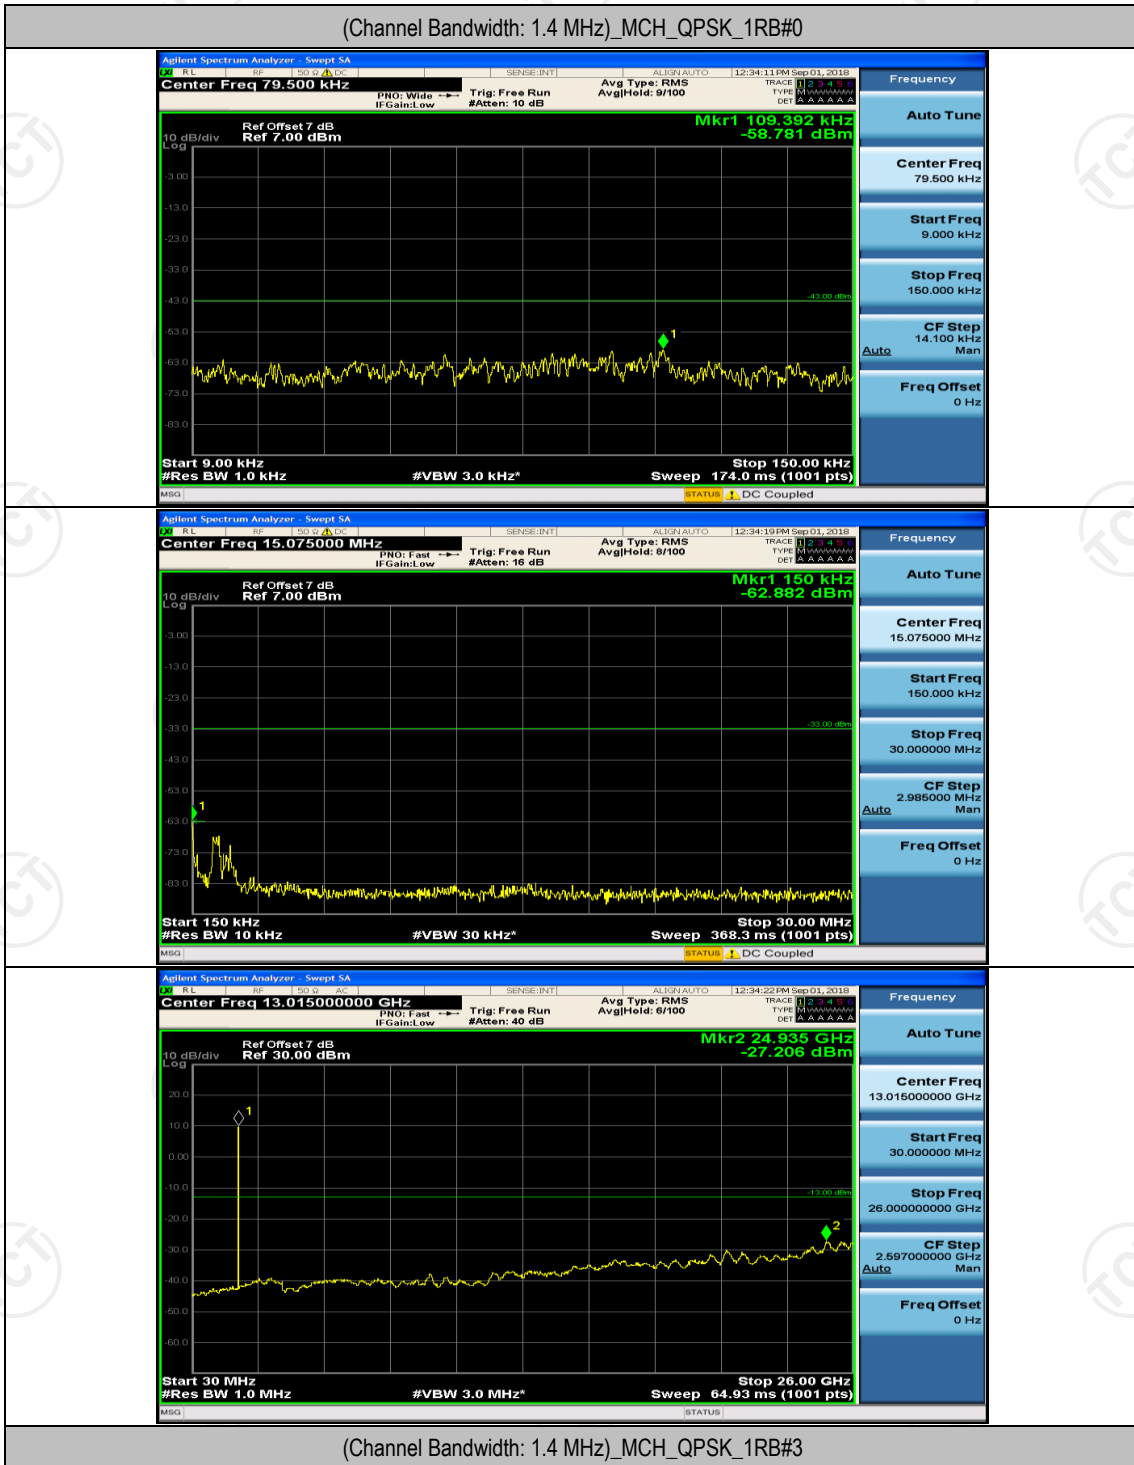

Test Graphs

Channel Bandwidth: 1.4 MHz

(Channel Bandwidth: 1.4 MHz)_MCH_QPSK_1RB#0

(Channel Bandwidth: 1.4 MHz)_MCH_QPSK_1RB#0

(Channel Bandwidth: 1.4 MHz)_HCH_QPSK_1RB#0

(Channel Bandwidth: 1.4 MHz)_HCH_QPSK_1RB#3