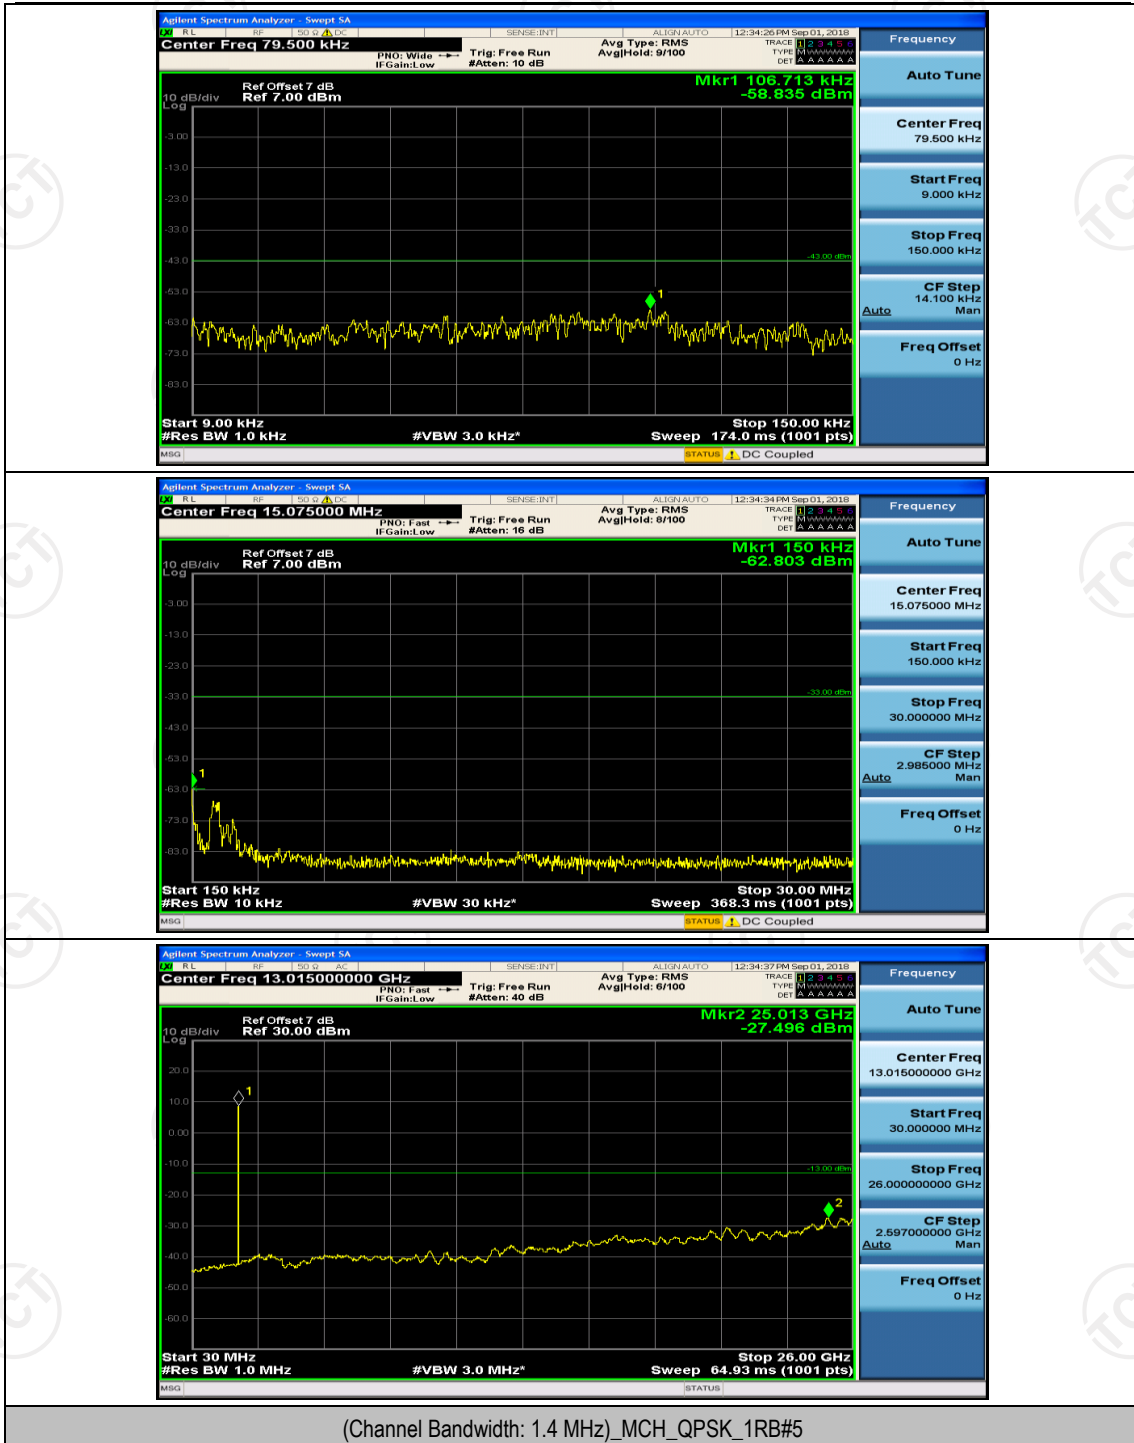

Test Graphs

Channel Bandwidth: 1.4 MHz

(Channel Bandwidth: 1.4 MHz)_MCH_QPSK_1RB#0

(Channel Bandwidth: 1.4 MHz)_MCH_QPSK_1RB#0

(Channel Bandwidth: 1.4 MHz)_HCH_QPSK_1RB#0

(Channel Bandwidth: 1.4 MHz)_HCH_QPSK_1RB#3