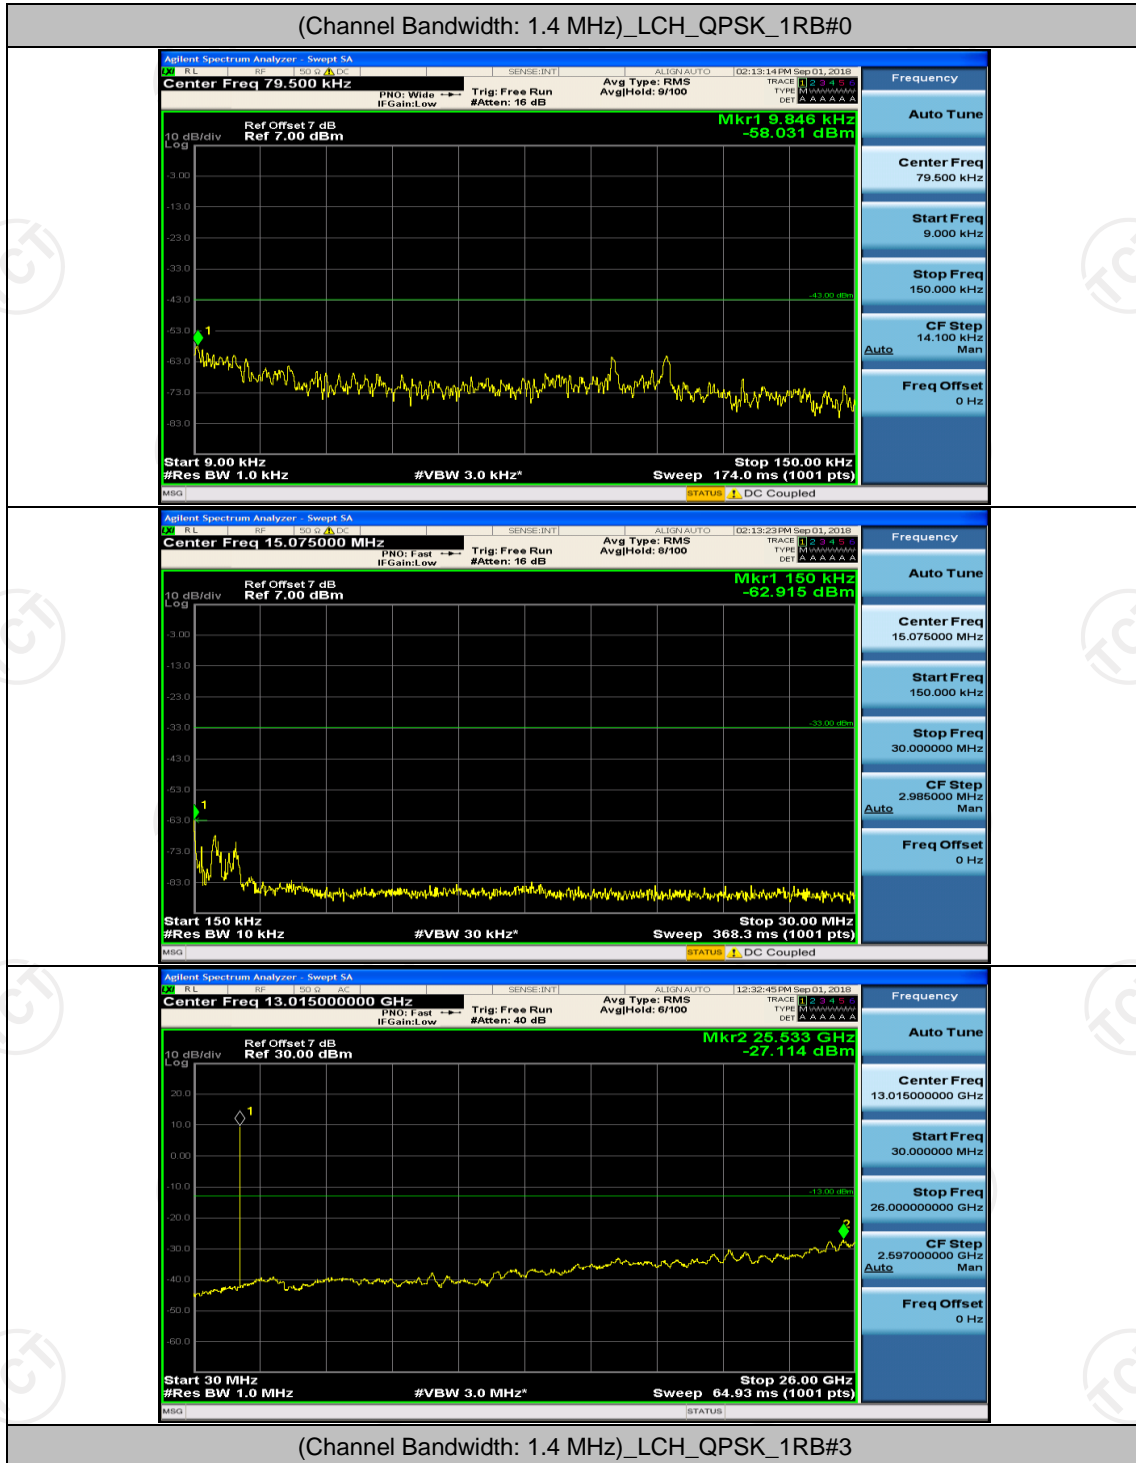

(Channel Bandwidth:20 MHz)_HCH_16QAM_50RB#0

(Channel Bandwidth:20 MHz)_HCH_16QAM_50RB#25

(Channel Bandwidth:20 MHz)_HCH_16QAM_50RB#50

(Channel Bandwidth:20 MHz)_HCH_16QAM_100RB#0

Appendix E: Conducted Spurious Emission

Test Graphs

Channel Bandwidth: 1.4 MHz

(Channel Bandwidth: 1.4 MHz)_MCH_QPSK_1RB#0

(Channel Bandwidth: 1.4 MHz)_MCH_QPSK_1RB#0

(Channel Bandwidth: 1.4 MHz)_HCH_QPSK_1RB#0

(Channel Bandwidth: 1.4 MHz)_HCH_QPSK_1RB#3