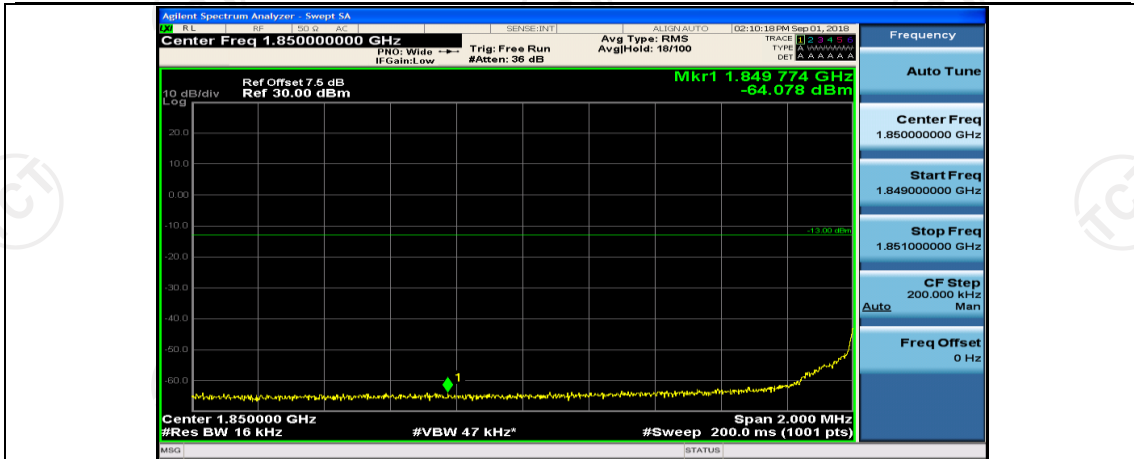

(Channel Bandwidth:20 MHz)_HCH_QPSK_1RB#99

(Channel Bandwidth:20 MHz)_HCH_QPSK_50RB#0

(Channel Bandwidth:20 MHz)_HCH_QPSK_50RB#25

(Channel Bandwidth:20 MHz)_HCH_QPSK_50RB#50

(Channel Bandwidth:20 MHz)_HCH_QPSK_100RB#0

(Channel Bandwidth:20 MHz)_LCH_16QAM_1RB#0

(Channel Bandwidth:20 MHz)_LCH_16QAM_1RB#49

(Channel Bandwidth:20 MHz)_LCH_16QAM_1RB#99

(Channel Bandwidth:20 MHz)_LCH_16QAM_50RB#0

(Channel Bandwidth:20 MHz)_LCH_16QAM_50RB#25