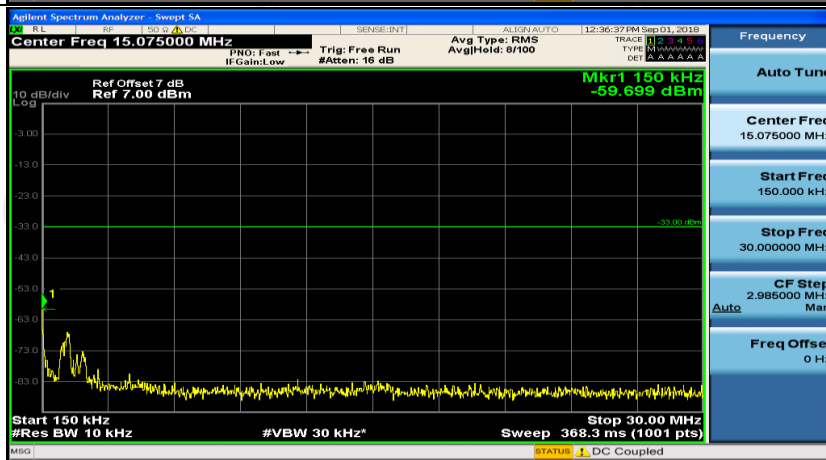

(Channel Bandwidth: 1.4 MHz)_LCH_16QAM_1RB#0

(Channel Bandwidth: 1.4 MHz)_LCH_16QAM_1RB#0

(Channel Bandwidth: 1.4 MHz)_MCH_16QAM_1RB#0

(Channel Bandwidth: 1.4 MHz)_MCH_16QAM_1RB#3

(Channel Bandwidth: 1.4 MHz)_HCH_16QAM_1RB#0