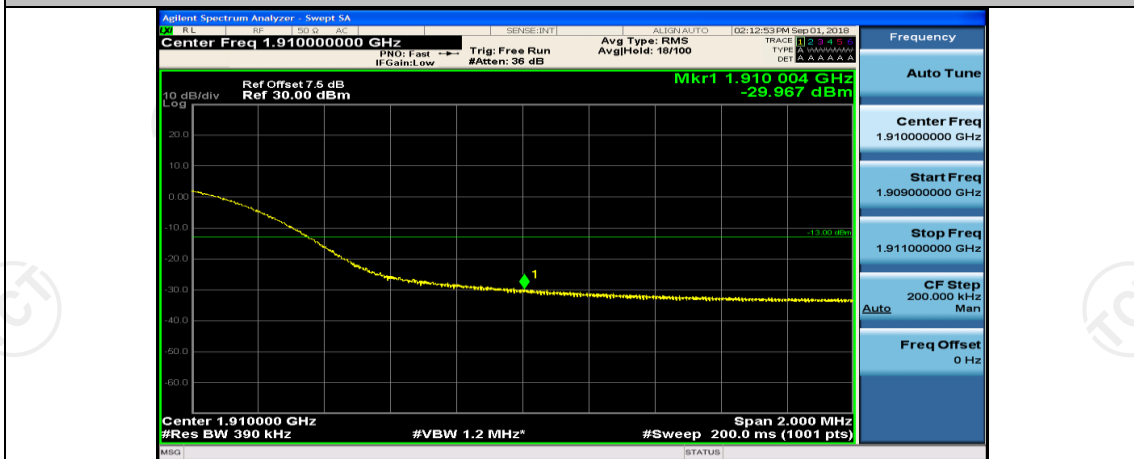

(Channel Bandwidth:20 MHz)_HCH_16QAM_50RB#0

(Channel Bandwidth:20 MHz)_HCH_16QAM_50RB#25

(Channel Bandwidth:20 MHz)_HCH_16QAM_50RB#50

(Channel Bandwidth:20 MHz)_HCH_16QAM_100RB#0

Appendix E: Conducted Spurious Emission