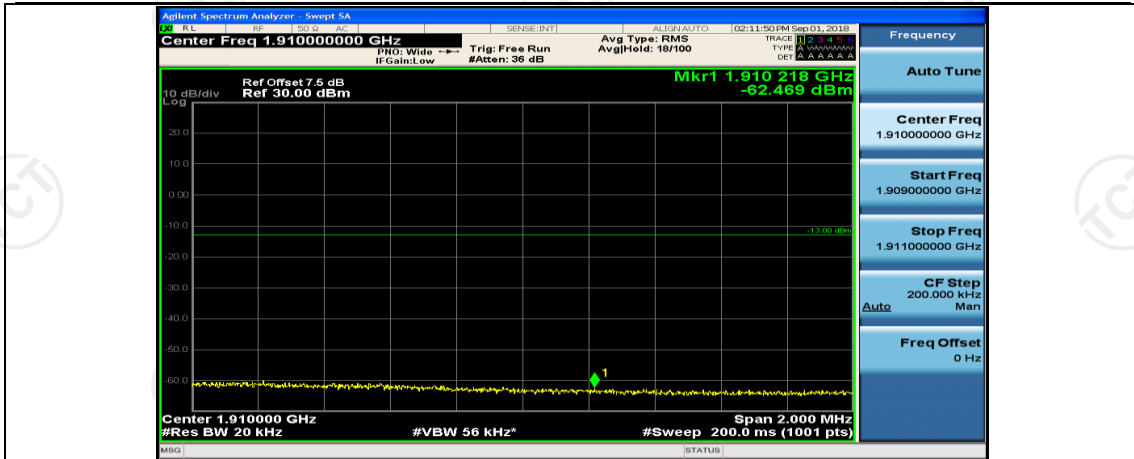

(Channel Bandwidth:20 MHz)_LCH_16QAM_50RB#50

(Channel Bandwidth:20 MHz)_LCH_16QAM_100RB#0

(Channel Bandwidth:20 MHz)_HCH_16QAM_1RB#0

(Channel Bandwidth:20 MHz)_HCH_16QAM_1RB#49

(Channel Bandwidth:20 MHz)_HCH_16QAM_1RB#99

(Channel Bandwidth:20 MHz)_HCH_16QAM_50RB#0

(Channel Bandwidth:20 MHz)_HCH_16QAM_50RB#25

(Channel Bandwidth:20 MHz)_HCH_16QAM_50RB#50

(Channel Bandwidth:20 MHz)_HCH_16QAM_100RB#0

Appendix E: Conducted Spurious Emission