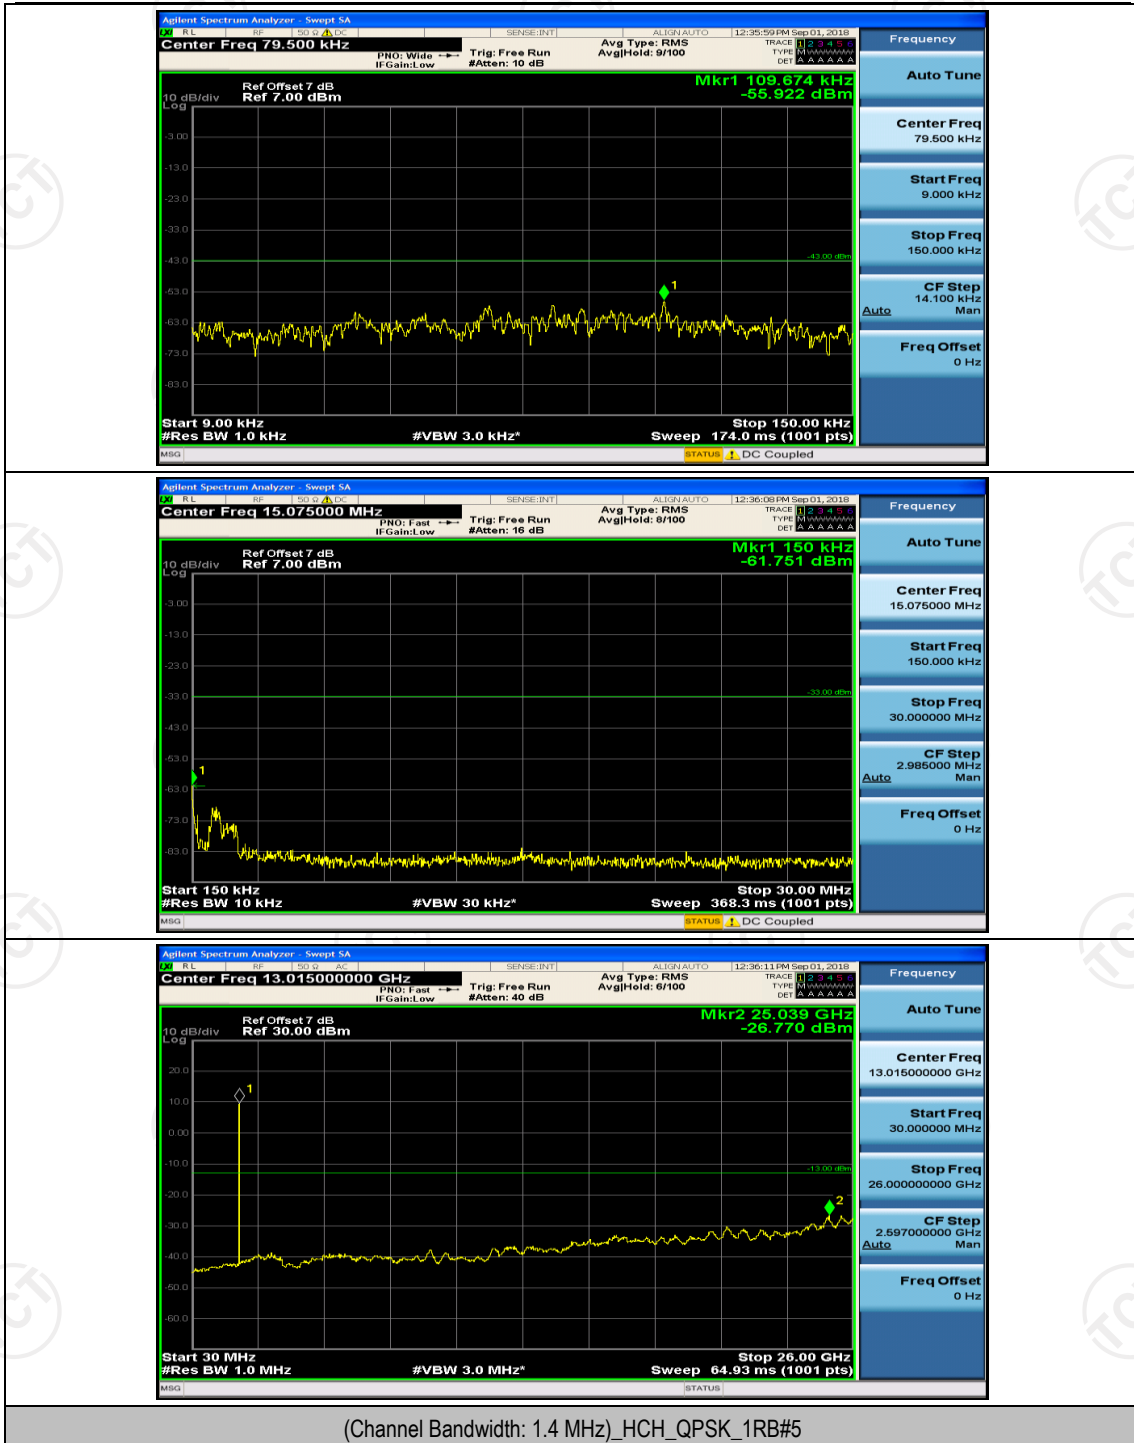

Test Graphs

Channel Bandwidth: 1.4 MHz

(Channel Bandwidth: 1.4 MHz)_MCH_QPSK_1RB#0

(Channel Bandwidth: 1.4 MHz)_MCH_QPSK_1RB#0

(Channel Bandwidth: 1.4 MHz)_HCH_QPSK_1RB#0

(Channel Bandwidth: 1.4 MHz)_HCH_QPSK_1RB#3