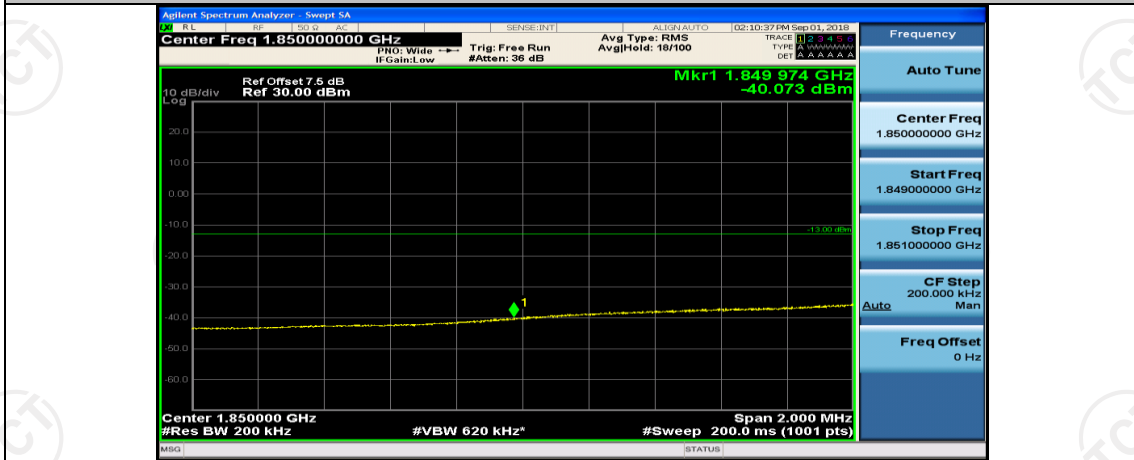

(Channel Bandwidth:20 MHz)_LCH_QPSK_50RB#0