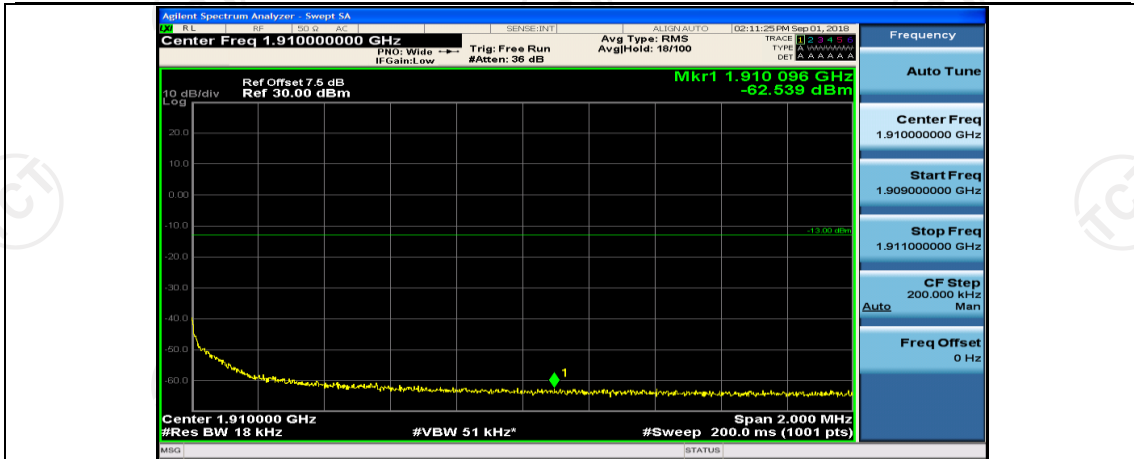

(Channel Bandwidth:20 MHz)_LCH_QPSK_50RB#25

(Channel Bandwidth:20 MHz)_LCH_QPSK_50RB#0

(Channel Bandwidth:20 MHz)_LCH_QPSK_100RB#0

(Channel Bandwidth:20 MHz)_HCH_QPSK_1RB#0

(Channel Bandwidth:20 MHz)_HCH_QPSK_1RB#49