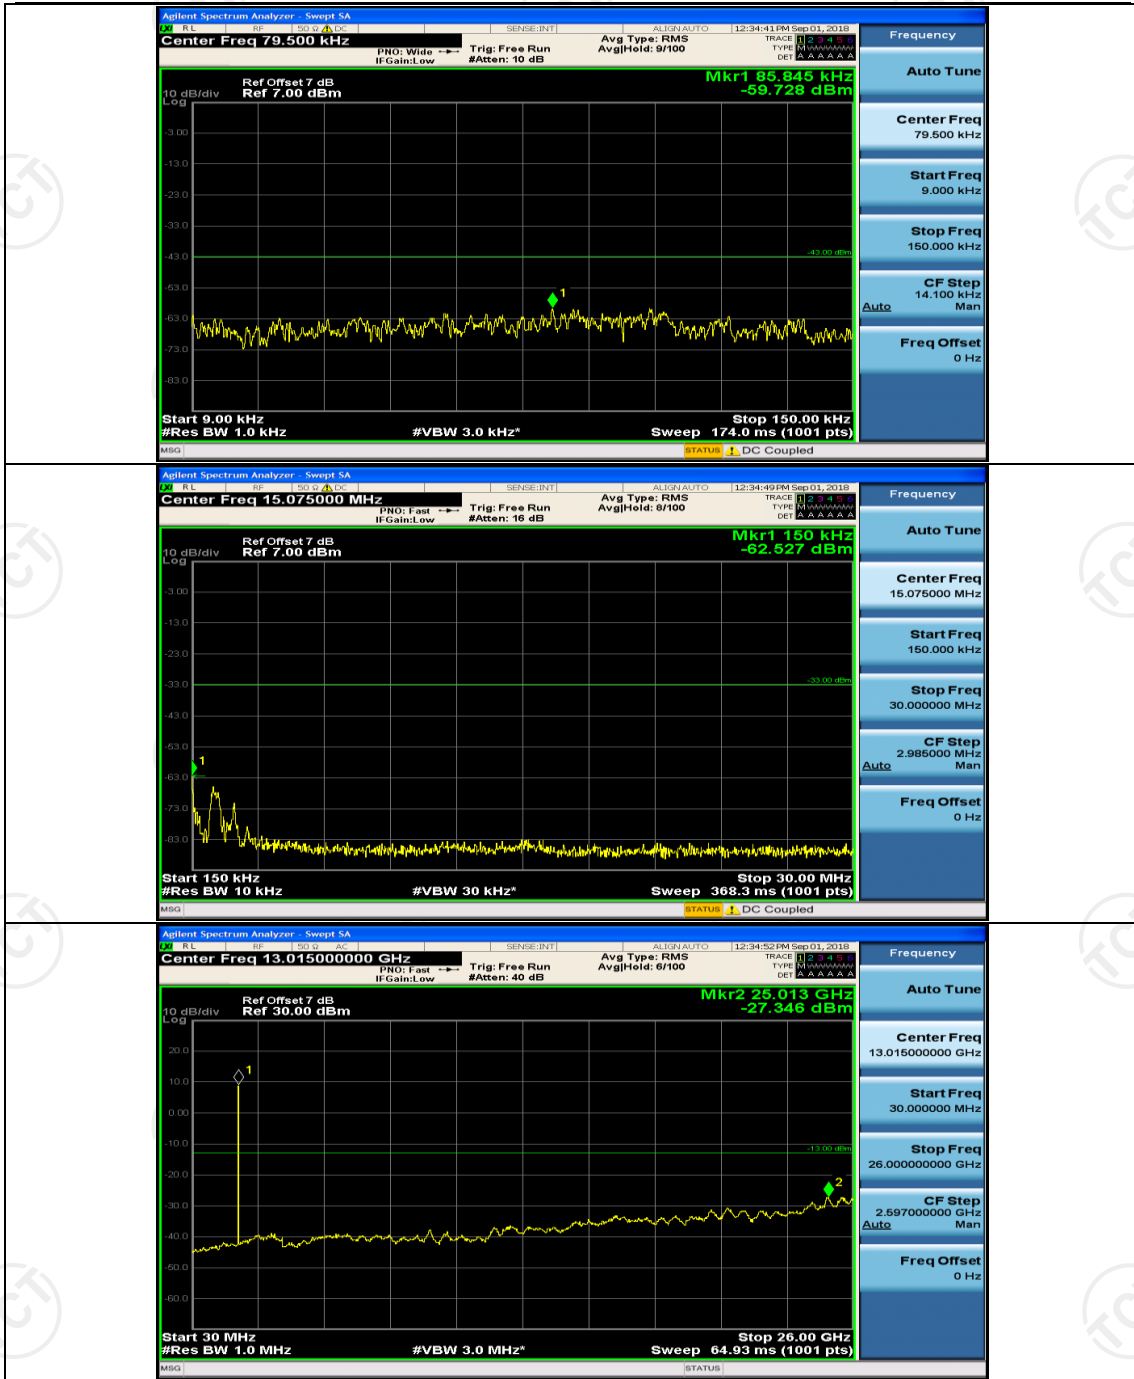

Test Graphs

Channel Bandwidth: 1.4 MHz

(Channel Bandwidth: 1.4 MHz)_MCH_QPSK_1RB#0

(Channel Bandwidth: 1.4 MHz)_MCH_QPSK_1RB#0

(Channel Bandwidth: 1.4 MHz)_HCH_QPSK_1RB#0

(Channel Bandwidth: 1.4 MHz)_HCH_QPSK_1RB#3