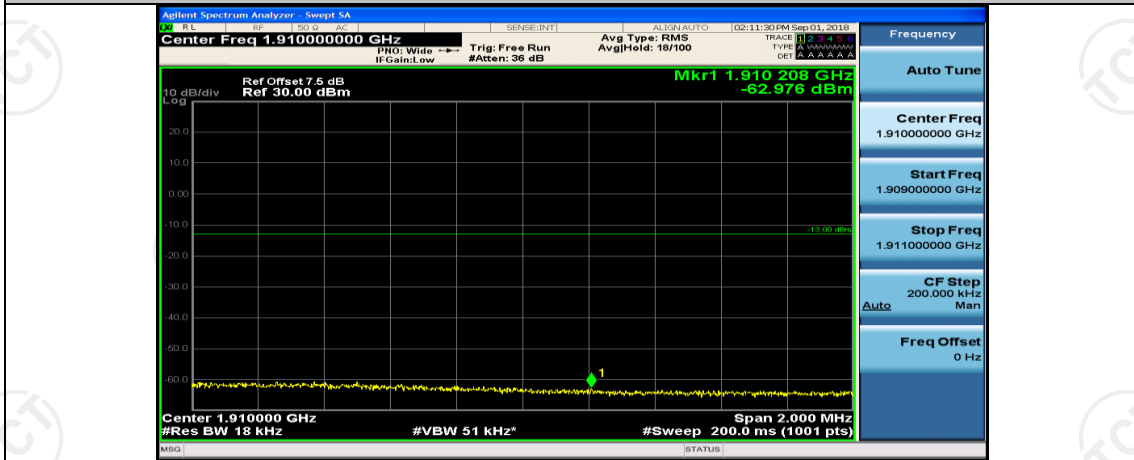

(Channel Bandwidth:20 MHz)_LCH_QPSK_50RB#25

(Channel Bandwidth:20 MHz)_LCH_QPSK_50RB#0

(Channel Bandwidth:20 MHz)_LCH_QPSK_100RB#0

(Channel Bandwidth:20 MHz)_HCH_QPSK_1RB#0

(Channel Bandwidth:20 MHz)_HCH_QPSK_1RB#49