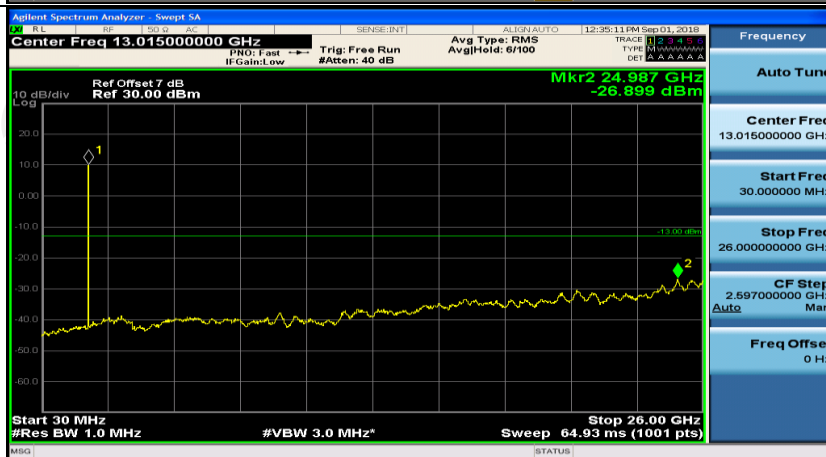

(Channel Bandwidth: 1.4 MHz)_LCH_16QAM_1RB#0

(Channel Bandwidth: 1.4 MHz)_LCH_16QAM_1RB#0

(Channel Bandwidth: 1.4 MHz)_MCH_16QAM_1RB#0

(Channel Bandwidth: 1.4 MHz)_MCH_16QAM_1RB#3

(Channel Bandwidth: 1.4 MHz)_HCH_16QAM_1RB#0

(Channel Bandwidth: 1.4 MHz)_HCH_16QAM_1RB#3