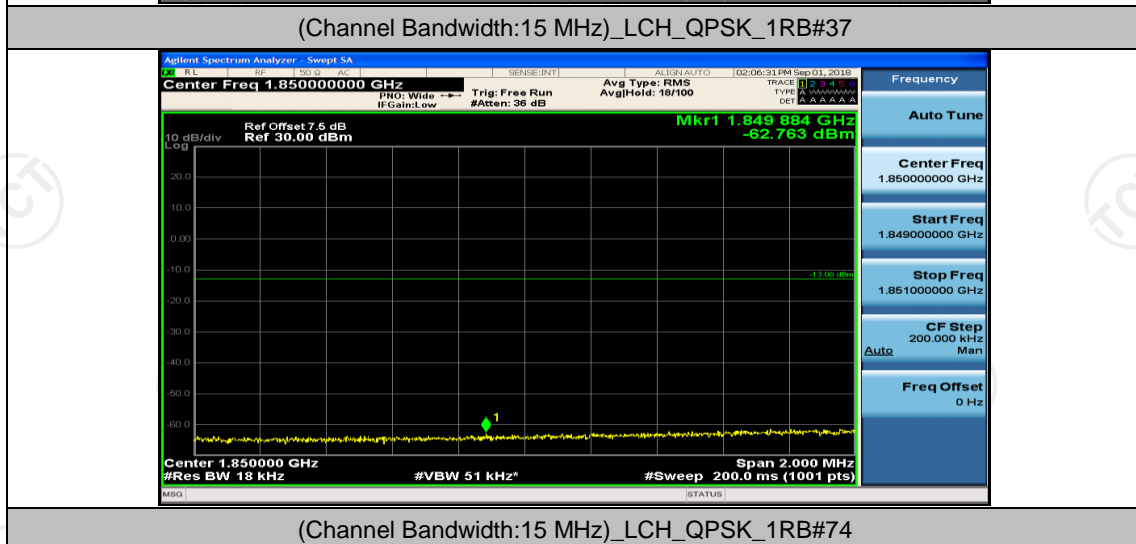

Channel Bandwidth: 15 MHz

(Channel Bandwidth:15 MHz)_LCH_QPSK_37RB#0

(Channel Bandwidth:15 MHz)_LCH_QPSK_37RB#18

(Channel Bandwidth:15 MHz)_LCH_QPSK_37RB#38

(Channel Bandwidth:15 MHz)_LCH_QPSK_75RB#0

(Channel Bandwidth:15 MHz)_HCH_QPSK_1RB#0

(Channel Bandwidth:15 MHz)_HCH_QPSK_1RB#7

(Channel Bandwidth:15 MHz)_HCH_QPSK_1RB#74

(Channel Bandwidth:15 MHz)_HCH_QPSK_37RB#0

(Channel Bandwidth:15 MHz)_HCH_QPSK_37RB#18

(Channel Bandwidth:15 MHz)_LCH_16QAM_1RB#37