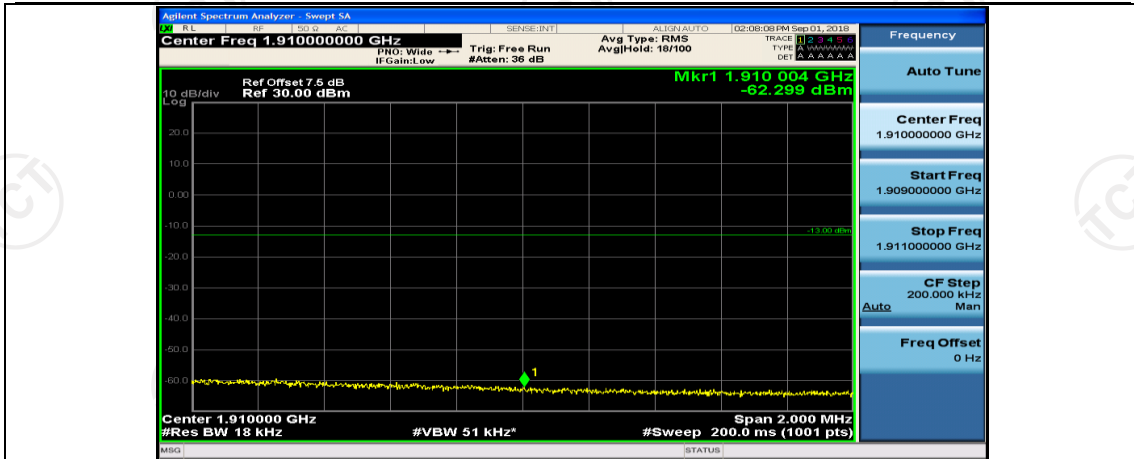

Channel Bandwidth: 15 MHz

(Channel Bandwidth:15 MHz)_LCH_QPSK_37RB#0

(Channel Bandwidth:15 MHz)_LCH_QPSK_37RB#18

(Channel Bandwidth:15 MHz)_LCH_QPSK_37RB#38

(Channel Bandwidth:15 MHz)_LCH_QPSK_75RB#0

(Channel Bandwidth:15 MHz)_HCH_QPSK_1RB#0

(Channel Bandwidth:15 MHz)_HCH_QPSK_1RB#7

(Channel Bandwidth:15 MHz)_HCH_QPSK_1RB#74

(Channel Bandwidth:15 MHz)_HCH_QPSK_37RB#0

(Channel Bandwidth:15 MHz)_HCH_QPSK_37RB#18

(Channel Bandwidth:15 MHz)_LCH_16QAM_1RB#37