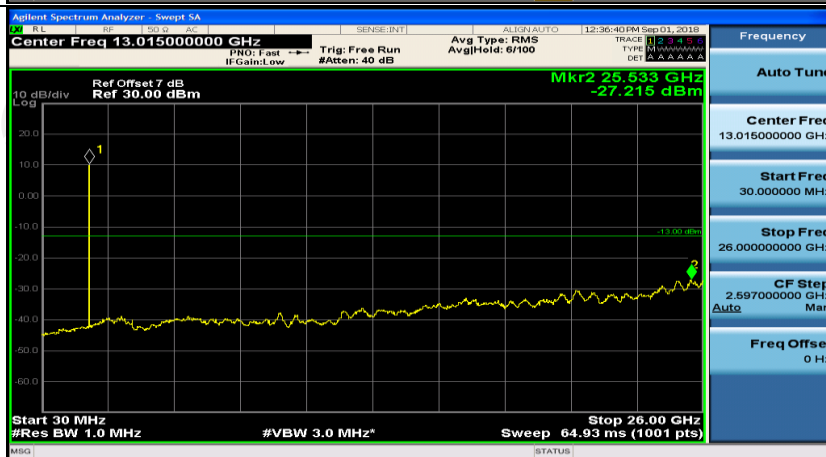

(Channel Bandwidth: 1.4 MHz)_LCH_16QAM_1RB#0

(Channel Bandwidth: 1.4 MHz)_LCH_16QAM_1RB#0

(Channel Bandwidth: 1.4 MHz)_MCH_16QAM_1RB#0

(Channel Bandwidth: 1.4 MHz)_MCH_16QAM_1RB#3

(Channel Bandwidth: 1.4 MHz)_HCH_16QAM_1RB#0

(Channel Bandwidth: 1.4 MHz)_HCH_16QAM_1RB#3