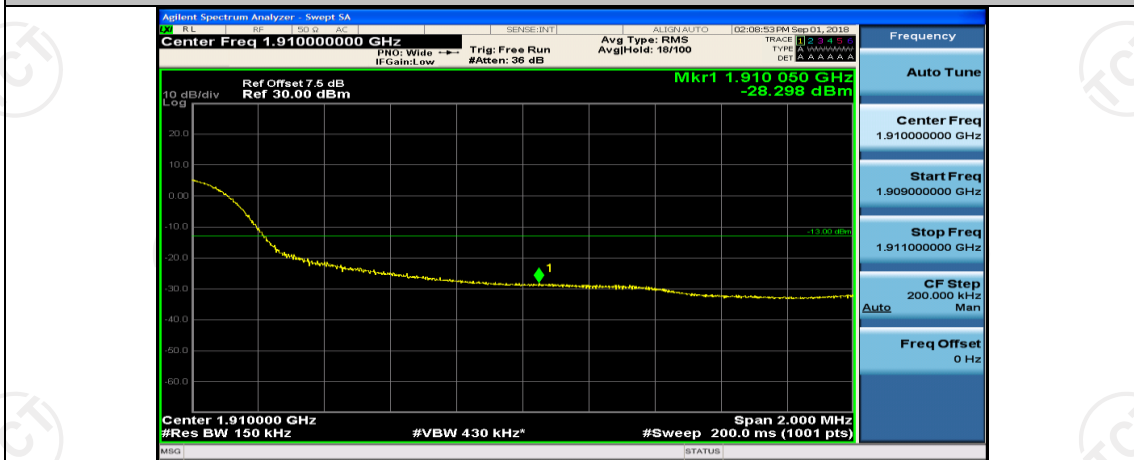

Channel Bandwidth: 15 MHz

(Channel Bandwidth:15 MHz)_LCH_QPSK_37RB#0

(Channel Bandwidth:15 MHz)_LCH_QPSK_37RB#18

(Channel Bandwidth:15 MHz)_LCH_QPSK_37RB#38

(Channel Bandwidth:15 MHz)_LCH_QPSK_75RB#0

(Channel Bandwidth:15 MHz)_HCH_QPSK_1RB#0

(Channel Bandwidth:15 MHz)_HCH_QPSK_1RB#7

(Channel Bandwidth:15 MHz)_HCH_QPSK_1RB#74

(Channel Bandwidth:15 MHz)_HCH_QPSK_37RB#0

(Channel Bandwidth:15 MHz)_HCH_QPSK_37RB#18

(Channel Bandwidth:15 MHz)_LCH_16QAM_1RB#37

(Channel Bandwidth:15 MHz)_LCH_16QAM_1RB#74

(Channel Bandwidth:15 MHz)_LCH_16QAM_37RB#0

(Channel Bandwidth:15 MHz)_LCH_16QAM_37RB#18

(Channel Bandwidth:15 MHz)_LCH_16QAM_37RB#38

(Channel Bandwidth:15 MHz)_LCH_16QAM_75RB#0