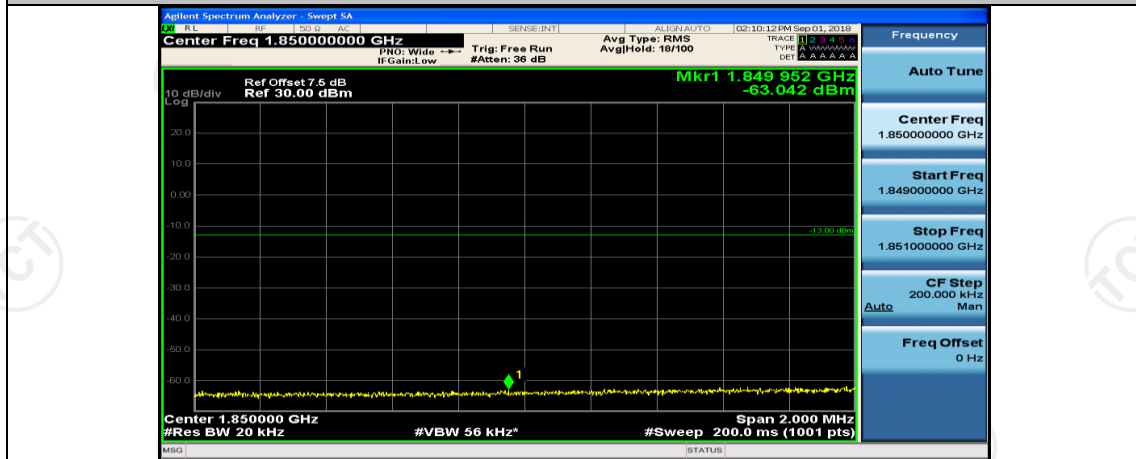

(Channel Bandwidth:20 MHz)_LCH_16QAM_1RB#49