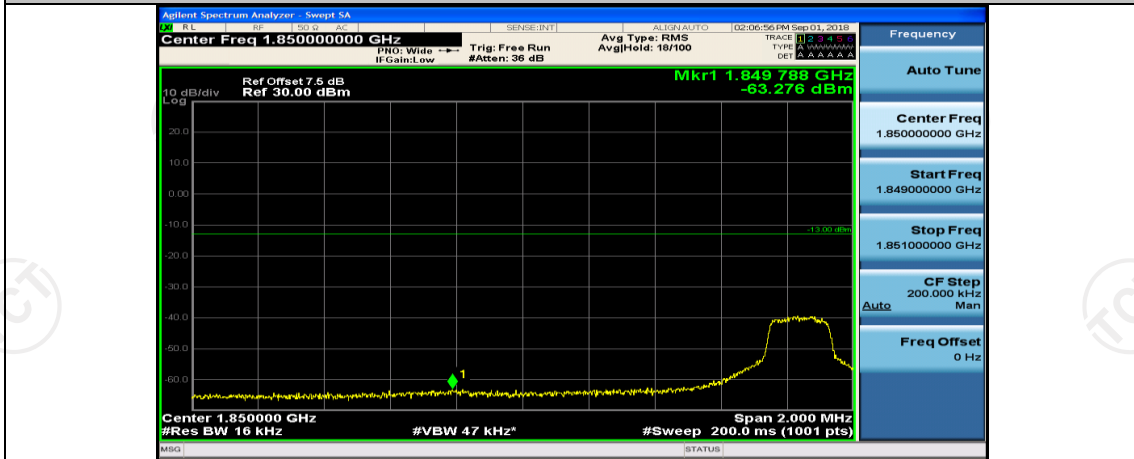

Channel Bandwidth: 15 MHz

(Channel Bandwidth:15 MHz)_LCH_QPSK_37RB#0

(Channel Bandwidth:15 MHz)_LCH_QPSK_37RB#18

(Channel Bandwidth:15 MHz)_LCH_QPSK_37RB#38

(Channel Bandwidth:15 MHz)_LCH_QPSK_75RB#0

(Channel Bandwidth:15 MHz)_HCH_QPSK_1RB#0

(Channel Bandwidth:15 MHz)_HCH_QPSK_1RB#7

(Channel Bandwidth:15 MHz)_HCH_QPSK_1RB#74

(Channel Bandwidth:15 MHz)_HCH_QPSK_37RB#0

(Channel Bandwidth:15 MHz)_HCH_QPSK_37RB#18

(Channel Bandwidth:15 MHz)_LCH_16QAM_1RB#37

(Channel Bandwidth:15 MHz)_LCH_16QAM_1RB#74

(Channel Bandwidth:15 MHz)_LCH_16QAM_37RB#0

(Channel Bandwidth:15 MHz)_LCH_16QAM_37RB#18

(Channel Bandwidth:15 MHz)_LCH_16QAM_37RB#38

(Channel Bandwidth:15 MHz)_LCH_16QAM_75RB#0