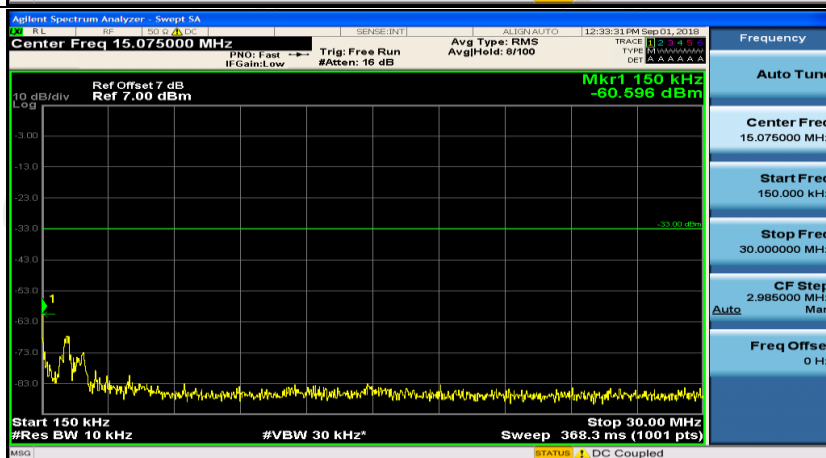

(Channel Bandwidth: 1.4 MHz)_LCH_16QAM_1RB#0

(Channel Bandwidth: 1.4 MHz)_LCH_16QAM_1RB#0