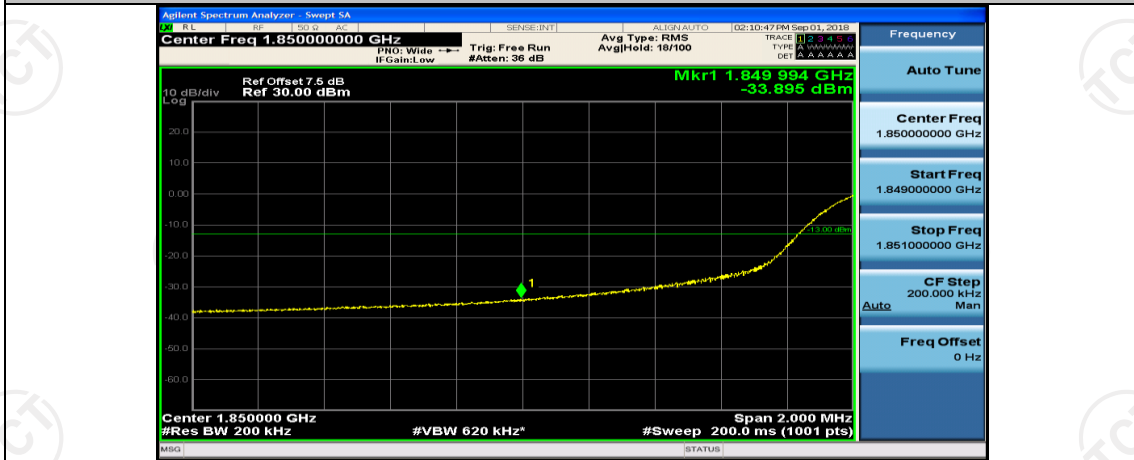

(Channel Bandwidth:20 MHz)_LCH_16QAM_1RB#0

(Channel Bandwidth:20 MHz)_LCH_16QAM_1RB#49

(Channel Bandwidth:20 MHz)_LCH_16QAM_1RB#99

(Channel Bandwidth:20 MHz)_LCH_16QAM_50RB#0

(Channel Bandwidth:20 MHz)_LCH_16QAM_50RB#25