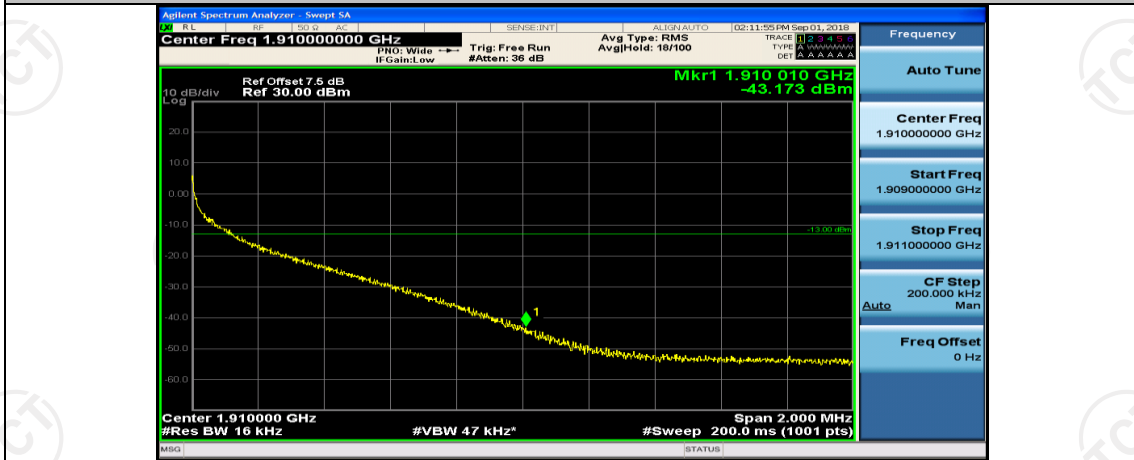

(Channel Bandwidth:20 MHz)_LCH_16QAM_50RB#50

(Channel Bandwidth:20 MHz)_LCH_16QAM_100RB#0

(Channel Bandwidth:20 MHz)_HCH_16QAM_1RB#0

(Channel Bandwidth:20 MHz)_HCH_16QAM_1RB#49

(Channel Bandwidth:20 MHz)_HCH_16QAM_1RB#99

(Channel Bandwidth:20 MHz)_HCH_16QAM_50RB#0

(Channel Bandwidth:20 MHz)_HCH_16QAM_50RB#25

(Channel Bandwidth:20 MHz)_HCH_16QAM_50RB#50

(Channel Bandwidth:20 MHz)_HCH_16QAM_100RB#0

Appendix E: Conducted Spurious Emission