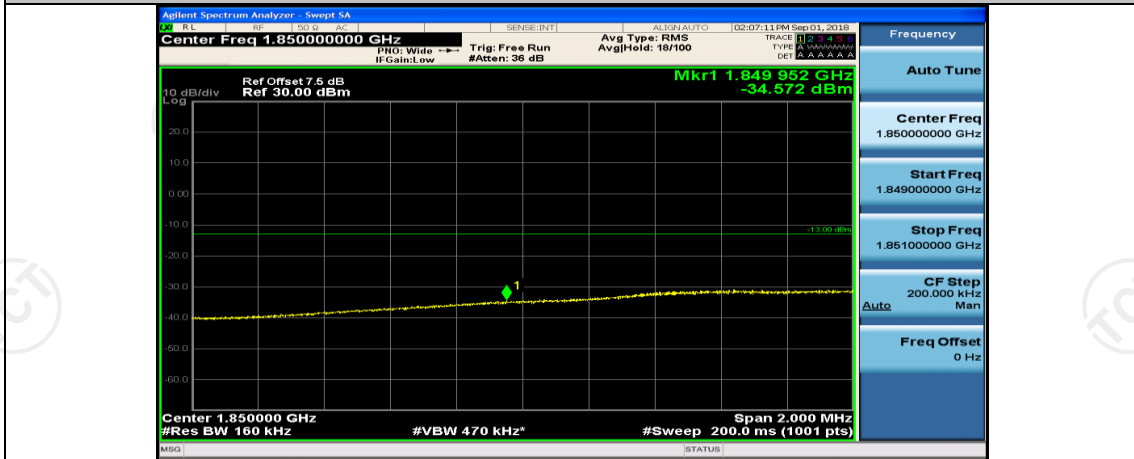

Channel Bandwidth: 15 MHz

(Channel Bandwidth:15 MHz)_LCH_QPSK_37RB#0

(Channel Bandwidth:15 MHz)_LCH_QPSK_37RB#18

(Channel Bandwidth:15 MHz)_LCH_QPSK_37RB#38

(Channel Bandwidth:15 MHz)_LCH_QPSK_75RB#0

(Channel Bandwidth:15 MHz)_HCH_QPSK_1RB#0