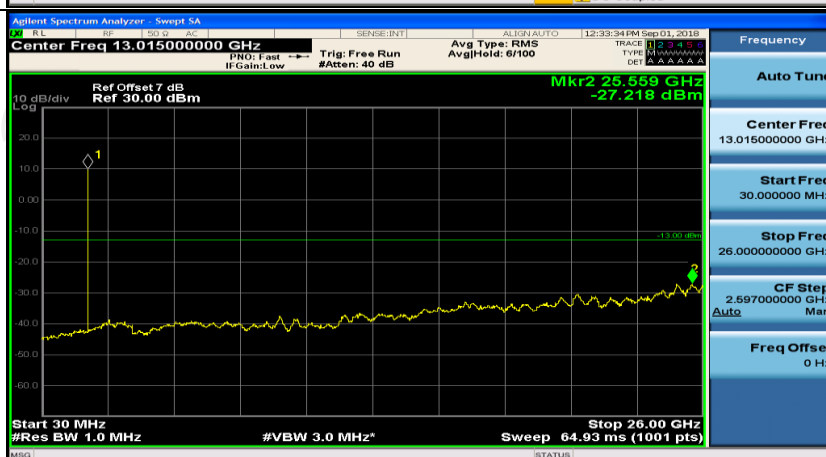

(Channel Bandwidth: 1.4 MHz)_LCH_16QAM_1RB#0

(Channel Bandwidth: 1.4 MHz)_LCH_16QAM_1RB#0