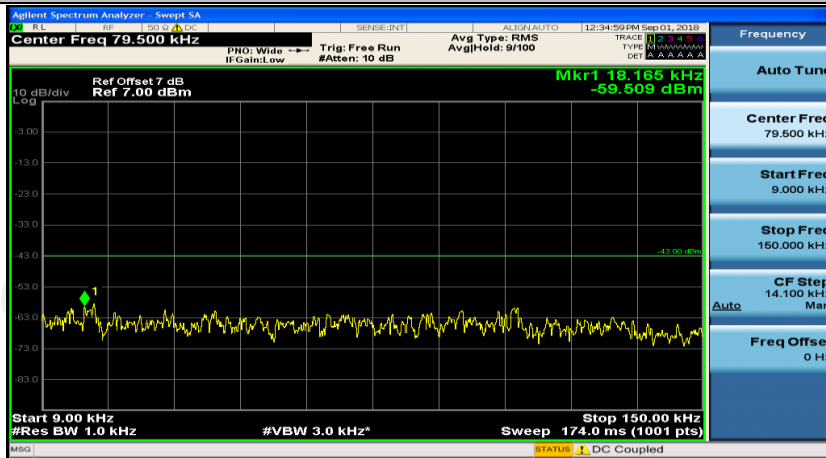

(Channel Bandwidth: 1.4 MHz)_LCH_16QAM_1RB#0

(Channel Bandwidth: 1.4 MHz)_LCH_16QAM_1RB#0

(Channel Bandwidth: 1.4 MHz)_MCH_16QAM_1RB#0

(Channel Bandwidth: 1.4 MHz)_MCH_16QAM_1RB#3

(Channel Bandwidth: 1.4 MHz)_HCH_16QAM_1RB#0

(Channel Bandwidth: 1.4 MHz)_HCH_16QAM_1RB#3