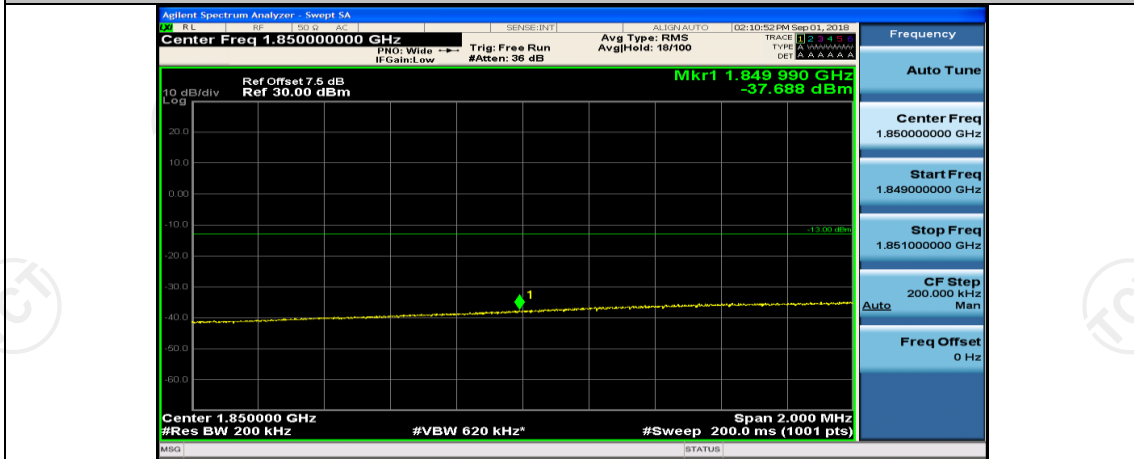

(Channel Bandwidth:20 MHz)_LCH_16QAM_1RB#0

(Channel Bandwidth:20 MHz)_LCH_16QAM_1RB#49

(Channel Bandwidth:20 MHz)_LCH_16QAM_1RB#99

(Channel Bandwidth:20 MHz)_LCH_16QAM_50RB#0

(Channel Bandwidth:20 MHz)_LCH_16QAM_50RB#25