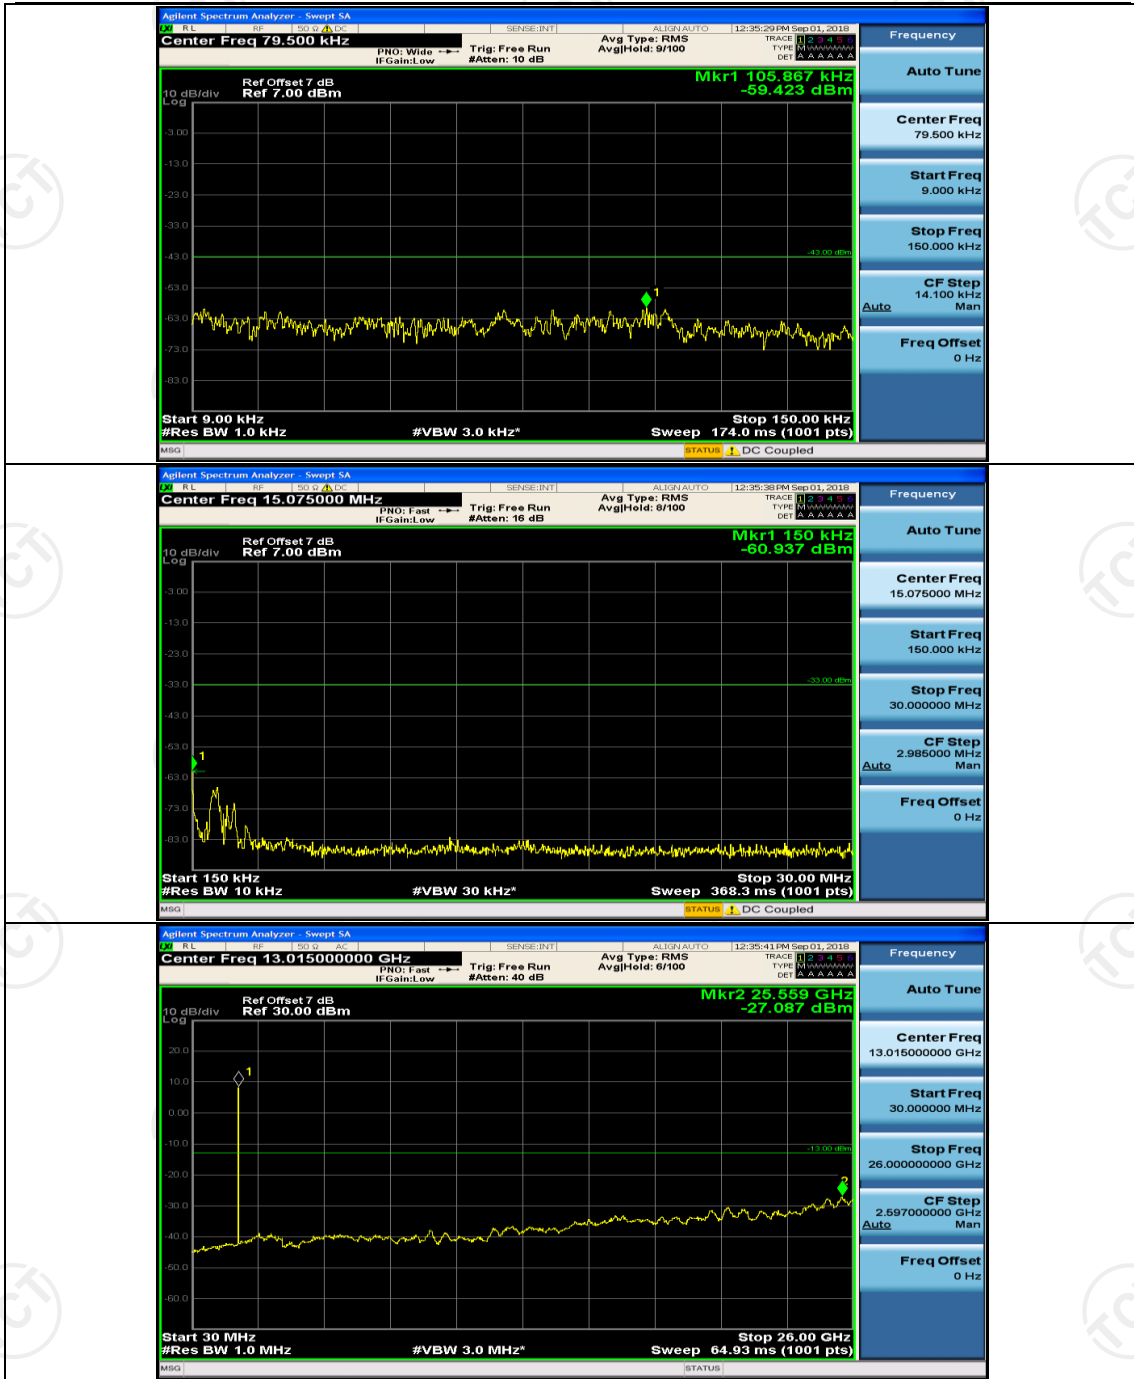

Test Graphs

Channel Bandwidth: 1.4 MHz

(Channel Bandwidth: 1.4 MHz)_MCH_QPSK_1RB#0

(Channel Bandwidth: 1.4 MHz)_MCH_QPSK_1RB#0

(Channel Bandwidth: 1.4 MHz)_HCH_QPSK_1RB#0

(Channel Bandwidth: 1.4 MHz)_HCH_QPSK_1RB#3

(Channel Bandwidth: 1.4 MHz)_LCH_16QAM_1RB#0

(Channel Bandwidth: 1.4 MHz)_LCH_16QAM_1RB#0

(Channel Bandwidth: 1.4 MHz)_MCH_16QAM_1RB#0

(Channel Bandwidth: 1.4 MHz)_MCH_16QAM_1RB#3

(Channel Bandwidth: 1.4 MHz)_HCH_16QAM_1RB#0

(Channel Bandwidth: 1.4 MHz)_HCH_16QAM_1RB#3