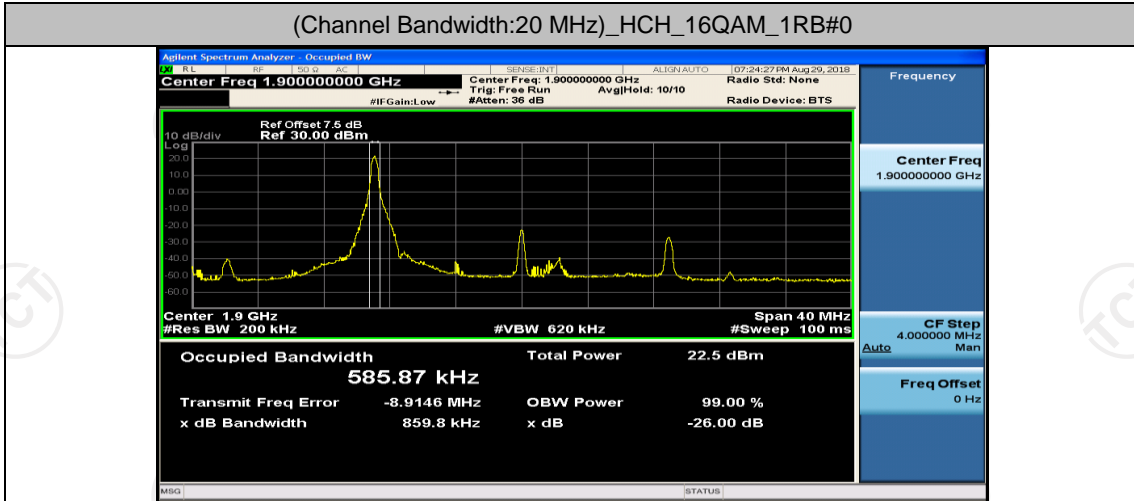

(Channel Bandwidth:20 MHz)_HCH_16QAM_1RB#0