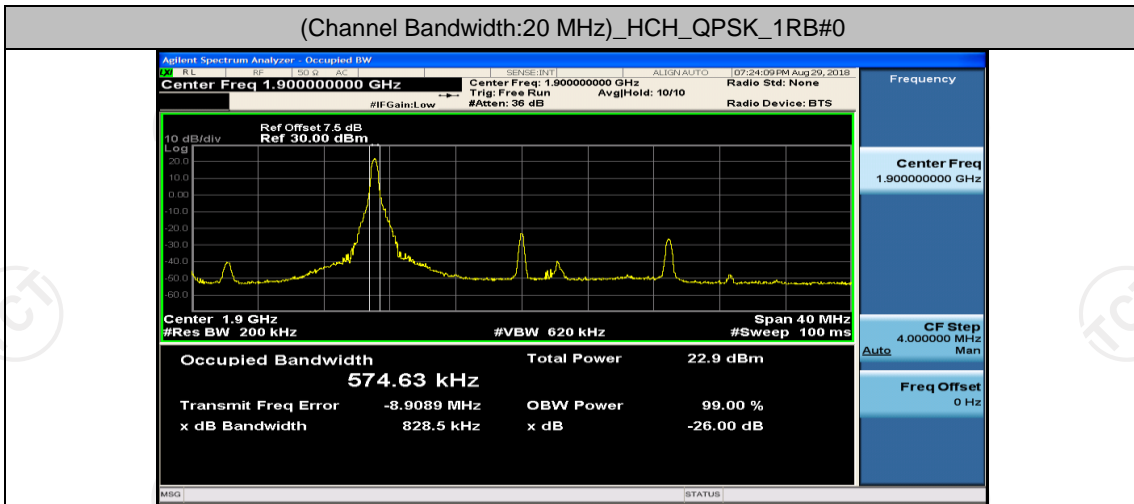

(Channel Bandwidth:20 MHz)_HCH_QPSK_1RB#0