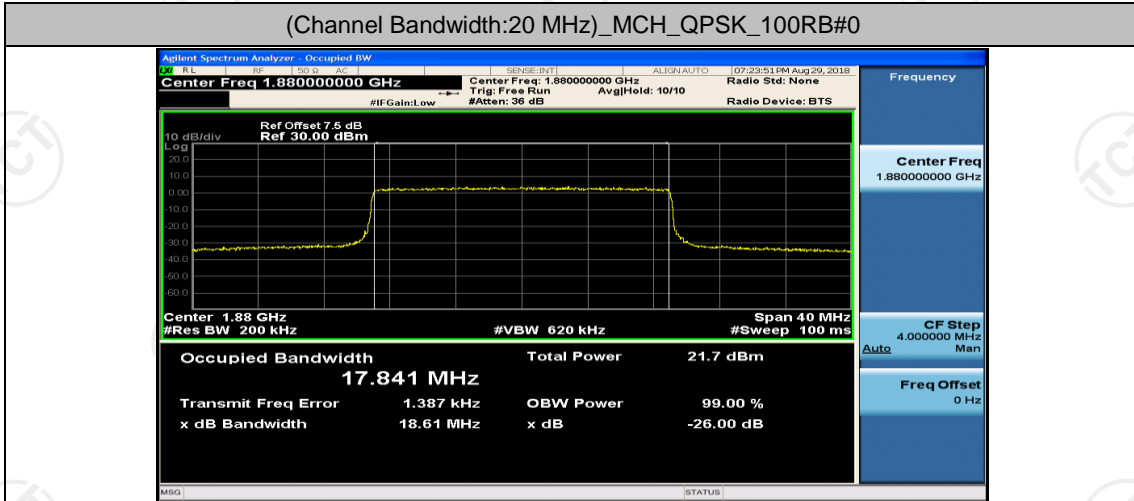

(Channel Bandwidth:20 MHz)_MCH_QPSK_1RB#99

(Channel Bandwidth:20 MHz)_MCH_QPSK_50RB#0

(Channel Bandwidth:20 MHz)_MCH_QPSK_50RB#25

(Channel Bandwidth:20 MHz)_MCH_QPSK_50RB#50

(Channel Bandwidth:20 MHz)_MCH_QPSK_100RB#0