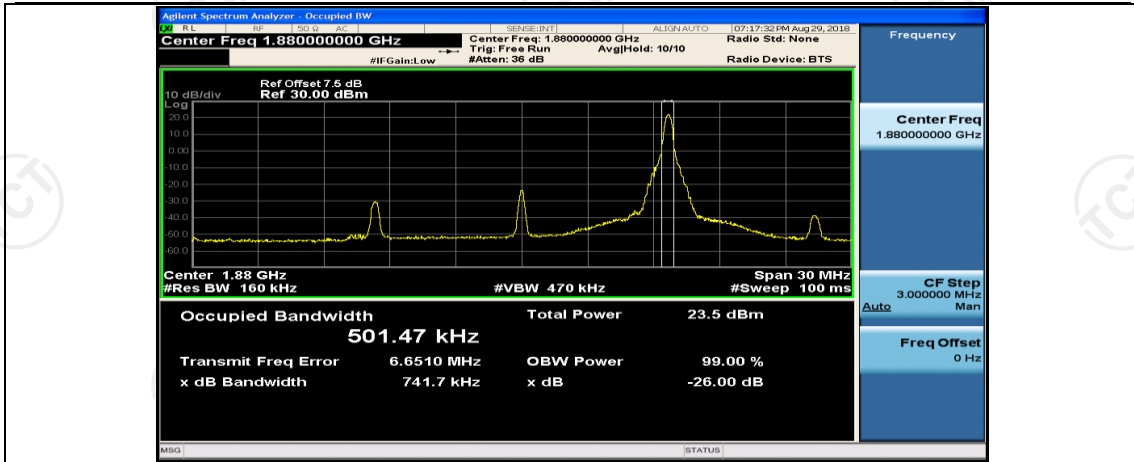

(Channel Bandwidth:15 MHz)_MCH_QPSK_1RB#74