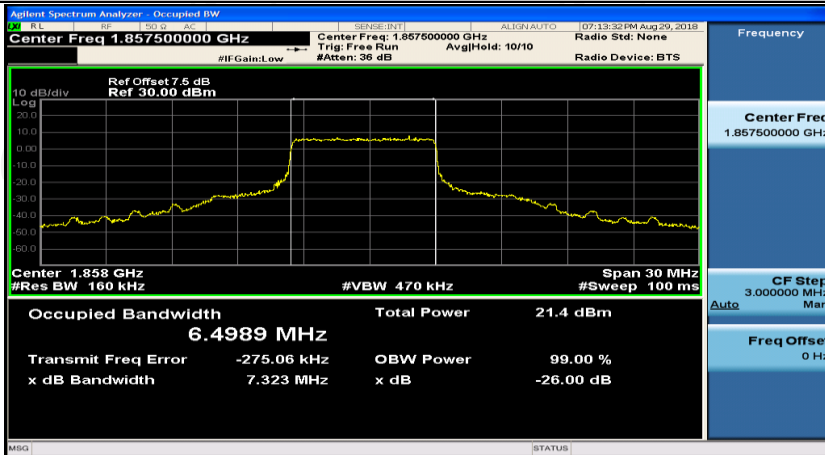

Channel Bandwidth: 10 MHz_HCH_16QAM_25RB#0

Channel Bandwidth: 10 MHz_HCH_16QAM_25RB#12

Channel Bandwidth: 10 MHz_HCH_16QAM_25RB#25

Channel Bandwidth: 15 MHz

(Channel Bandwidth:15 MHz)_LCH_QPSK_37RB#0

(Channel Bandwidth:15 MHz)_LCH_QPSK_37RB#18

(Channel Bandwidth:15 MHz)_LCH_QPSK_37RB#38

(Channel Bandwidth:15 MHz)_MCH_QPSK_1RB#74

(Channel Bandwidth:15 MHz)_MCH_QPSK_37RB#0

(Channel Bandwidth:15 MHz)_MCH_QPSK_37RB#18

(Channel Bandwidth:15 MHz)_MCH_QPSK_37RB#38