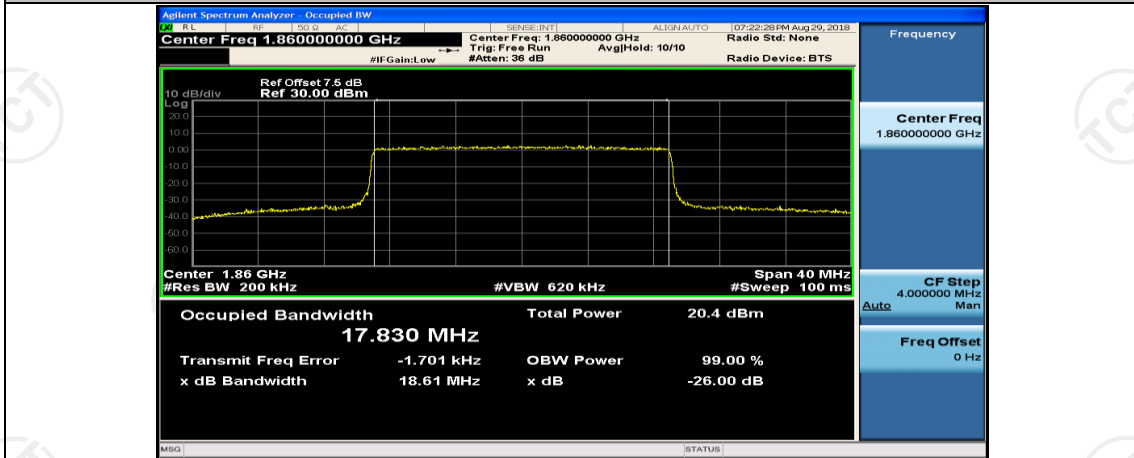

(Channel Bandwidth:20 MHz)_LCH_16QAM_50RB#0

(Channel Bandwidth:20 MHz)_LCH_16QAM_50RB#25

(Channel Bandwidth:20 MHz)_LCH_16QAM_50RB#50

(Channel Bandwidth:20 MHz)_LCH_16QAM_100RB#0

(Channel Bandwidth:20 MHz)_MCH_16QAM_1RB#0