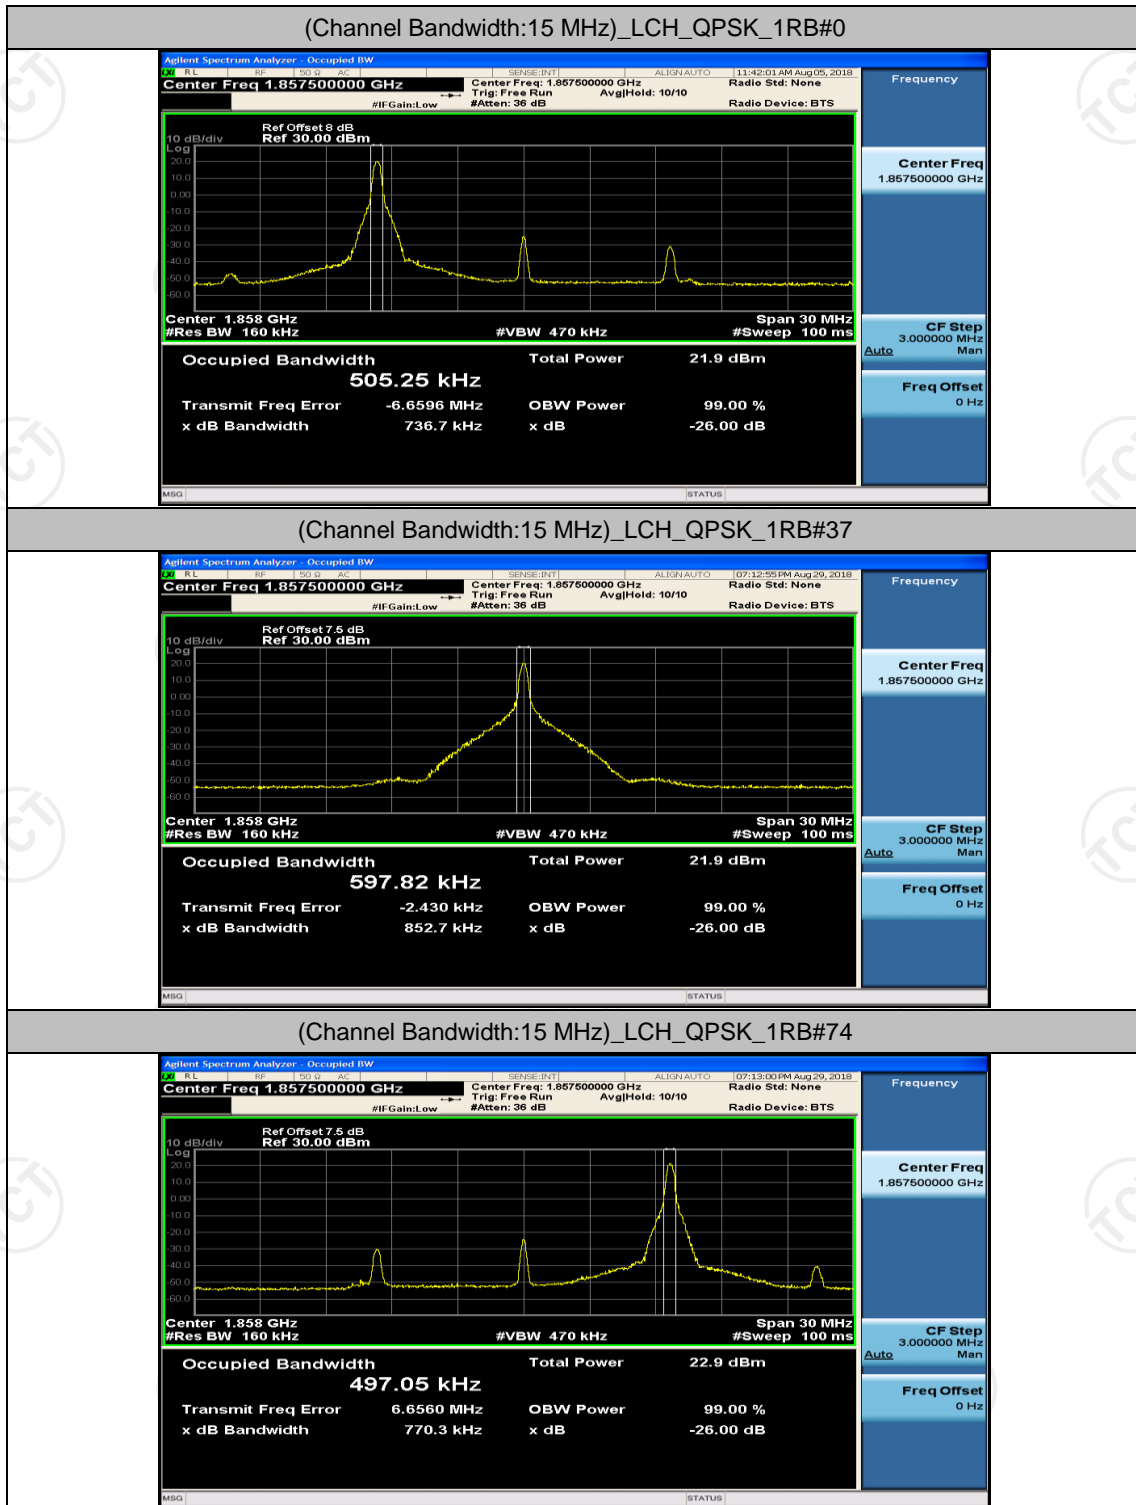

Channel Bandwidth: 10 MHz_HCH_16QAM_25RB#0

Channel Bandwidth: 10 MHz_HCH_16QAM_25RB#12

Channel Bandwidth: 10 MHz_HCH_16QAM_25RB#25

Channel Bandwidth: 15 MHz

(Channel Bandwidth:15 MHz)_LCH_QPSK_37RB#0

(Channel Bandwidth:15 MHz)_LCH_QPSK_37RB#18

(Channel Bandwidth:15 MHz)_LCH_QPSK_37RB#38

(Channel Bandwidth:15 MHz)_MCH_QPSK_1RB#74

(Channel Bandwidth:15 MHz)_MCH_QPSK_37RB#0

(Channel Bandwidth:15 MHz)_MCH_QPSK_37RB#18

(Channel Bandwidth:15 MHz)_MCH_QPSK_37RB#38