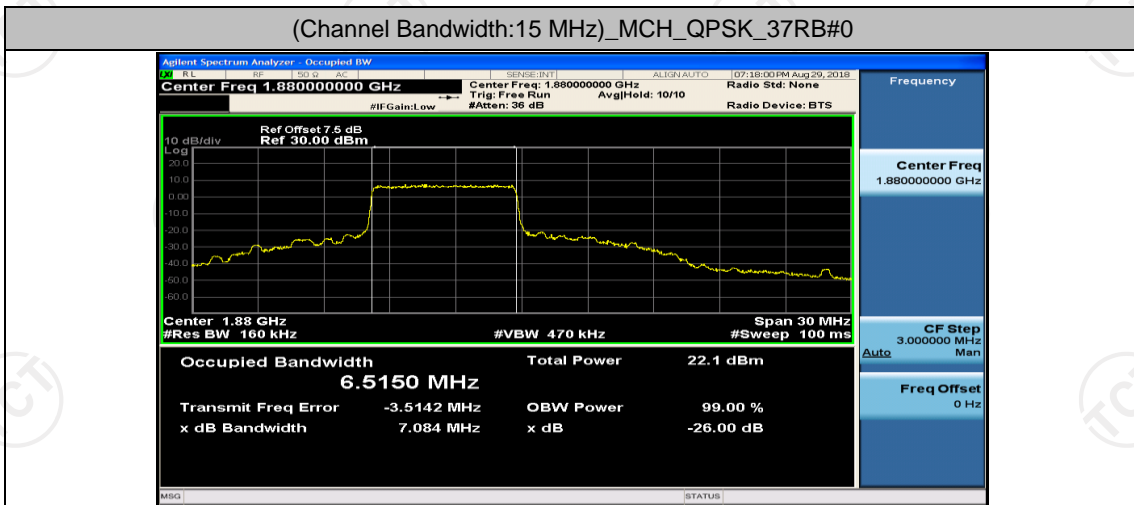

(Channel Bandwidth:15 MHz)_LCH_QPSK_37RB#38

(Channel Bandwidth:15 MHz)_MCH_QPSK_1RB#74

(Channel Bandwidth:15 MHz)_MCH_QPSK_37RB#0

(Channel Bandwidth:15 MHz)_MCH_QPSK_37RB#18

(Channel Bandwidth:15 MHz)_MCH_QPSK_37RB#38