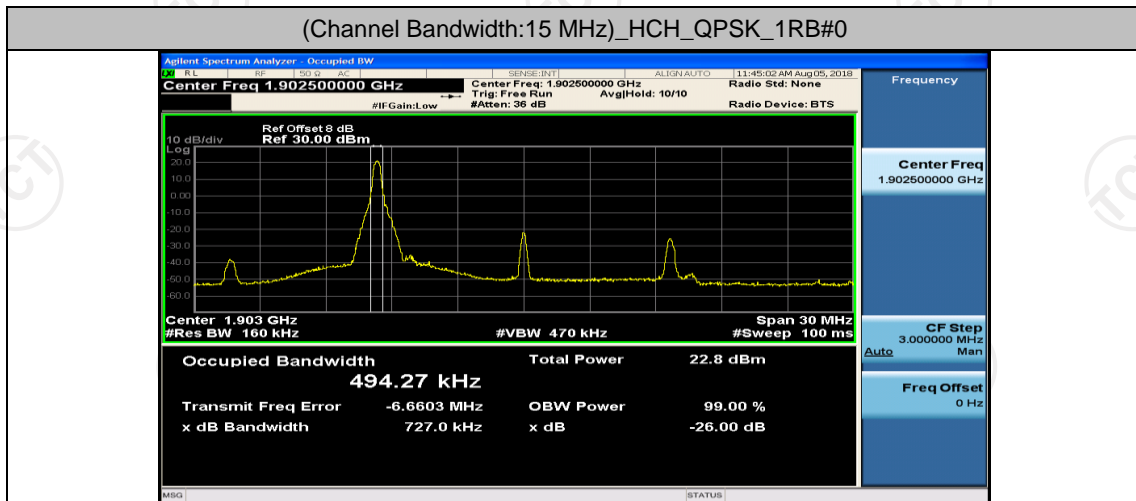

(Channel Bandwidth:15 MHz)_HCH_QPSK_1RB#0