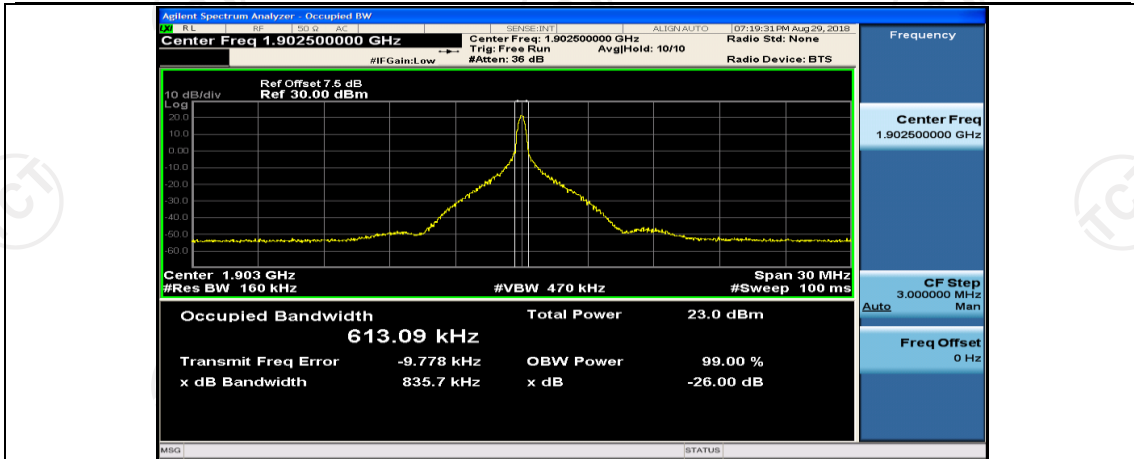

(Channel Bandwidth:15 MHz)_HCH_QPSK_1RB#37