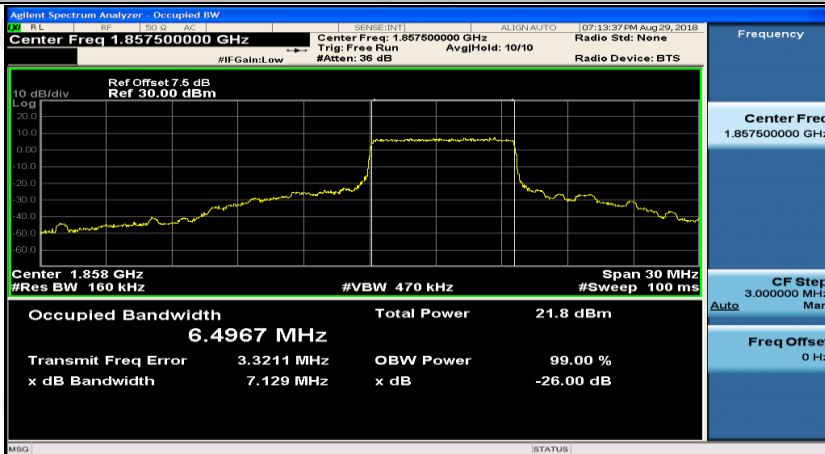

(Channel Bandwidth:15 MHz)_LCH_QPSK_37RB#38