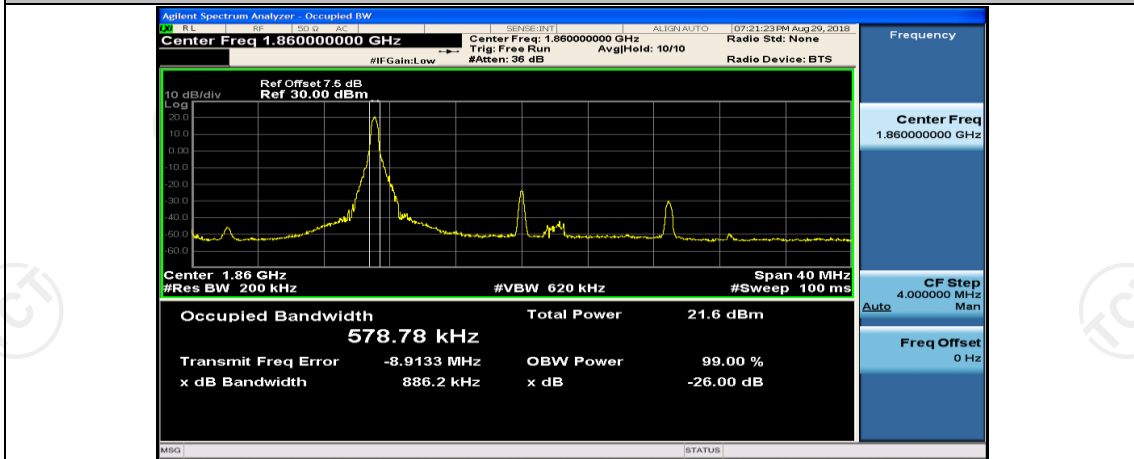

(Channel Bandwidth:20 MHz)_LCH_16QAM_1RB#0