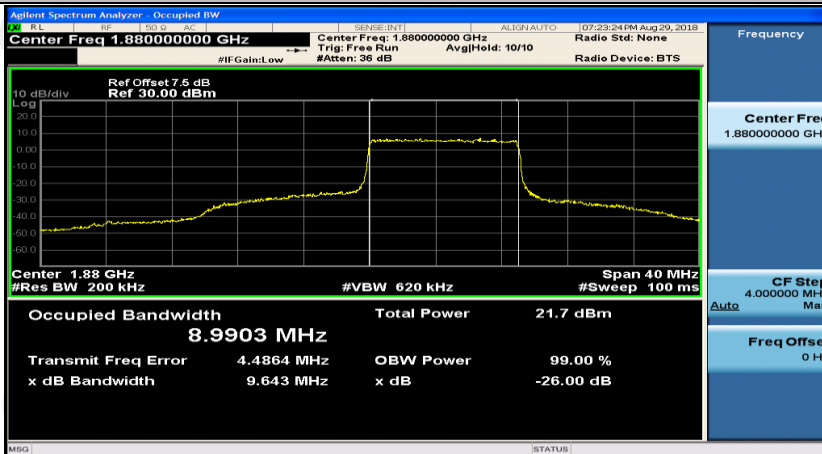

(Channel Bandwidth:20 MHz)_MCH_QPSK_1RB#99

(Channel Bandwidth:20 MHz)_MCH_QPSK_50RB#0

(Channel Bandwidth:20 MHz)_MCH_QPSK_50RB#25

(Channel Bandwidth:20 MHz)_MCH_QPSK_50RB#50

(Channel Bandwidth:20 MHz)_MCH_QPSK_100RB#0