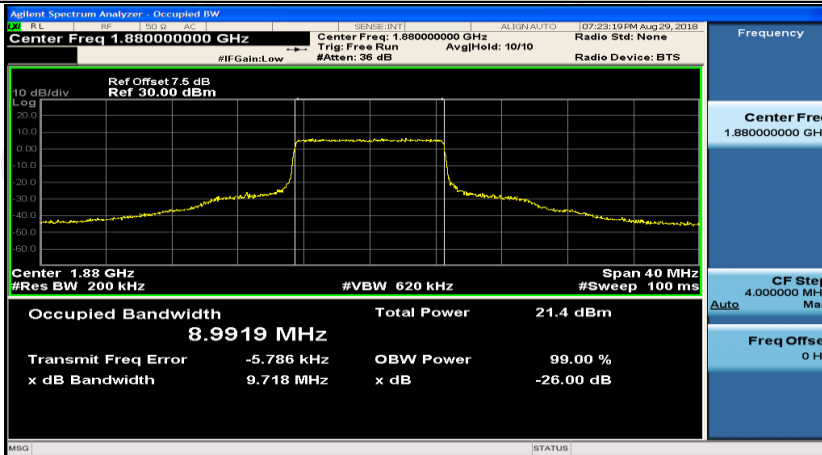

(Channel Bandwidth:20 MHz)_MCH_QPSK_50RB#25