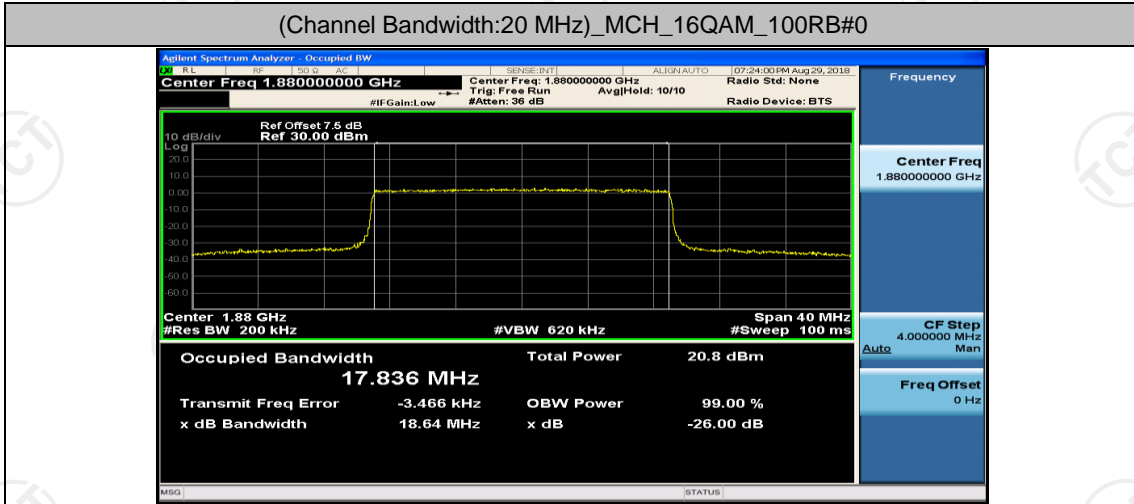

(Channel Bandwidth:20 MHz)_MCH_16QAM_100RB#0