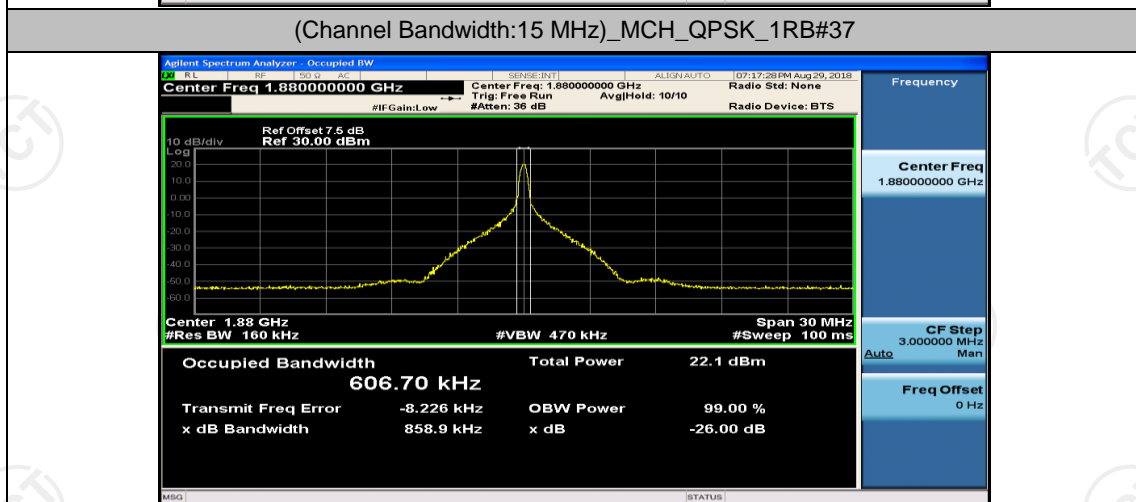

Channel Bandwidth: 10 MHz_HCH_16QAM_25RB#0

Channel Bandwidth: 10 MHz_HCH_16QAM_25RB#12

Channel Bandwidth: 10 MHz_HCH_16QAM_25RB#25

Channel Bandwidth: 15 MHz

(Channel Bandwidth:15 MHz)_LCH_QPSK_37RB#0

(Channel Bandwidth:15 MHz)_LCH_QPSK_37RB#18

(Channel Bandwidth:15 MHz)_LCH_QPSK_37RB#38

(Channel Bandwidth:15 MHz)_MCH_QPSK_1RB#74

(Channel Bandwidth:15 MHz)_MCH_QPSK_37RB#0

(Channel Bandwidth:15 MHz)_MCH_QPSK_37RB#18

(Channel Bandwidth:15 MHz)_MCH_QPSK_37RB#38