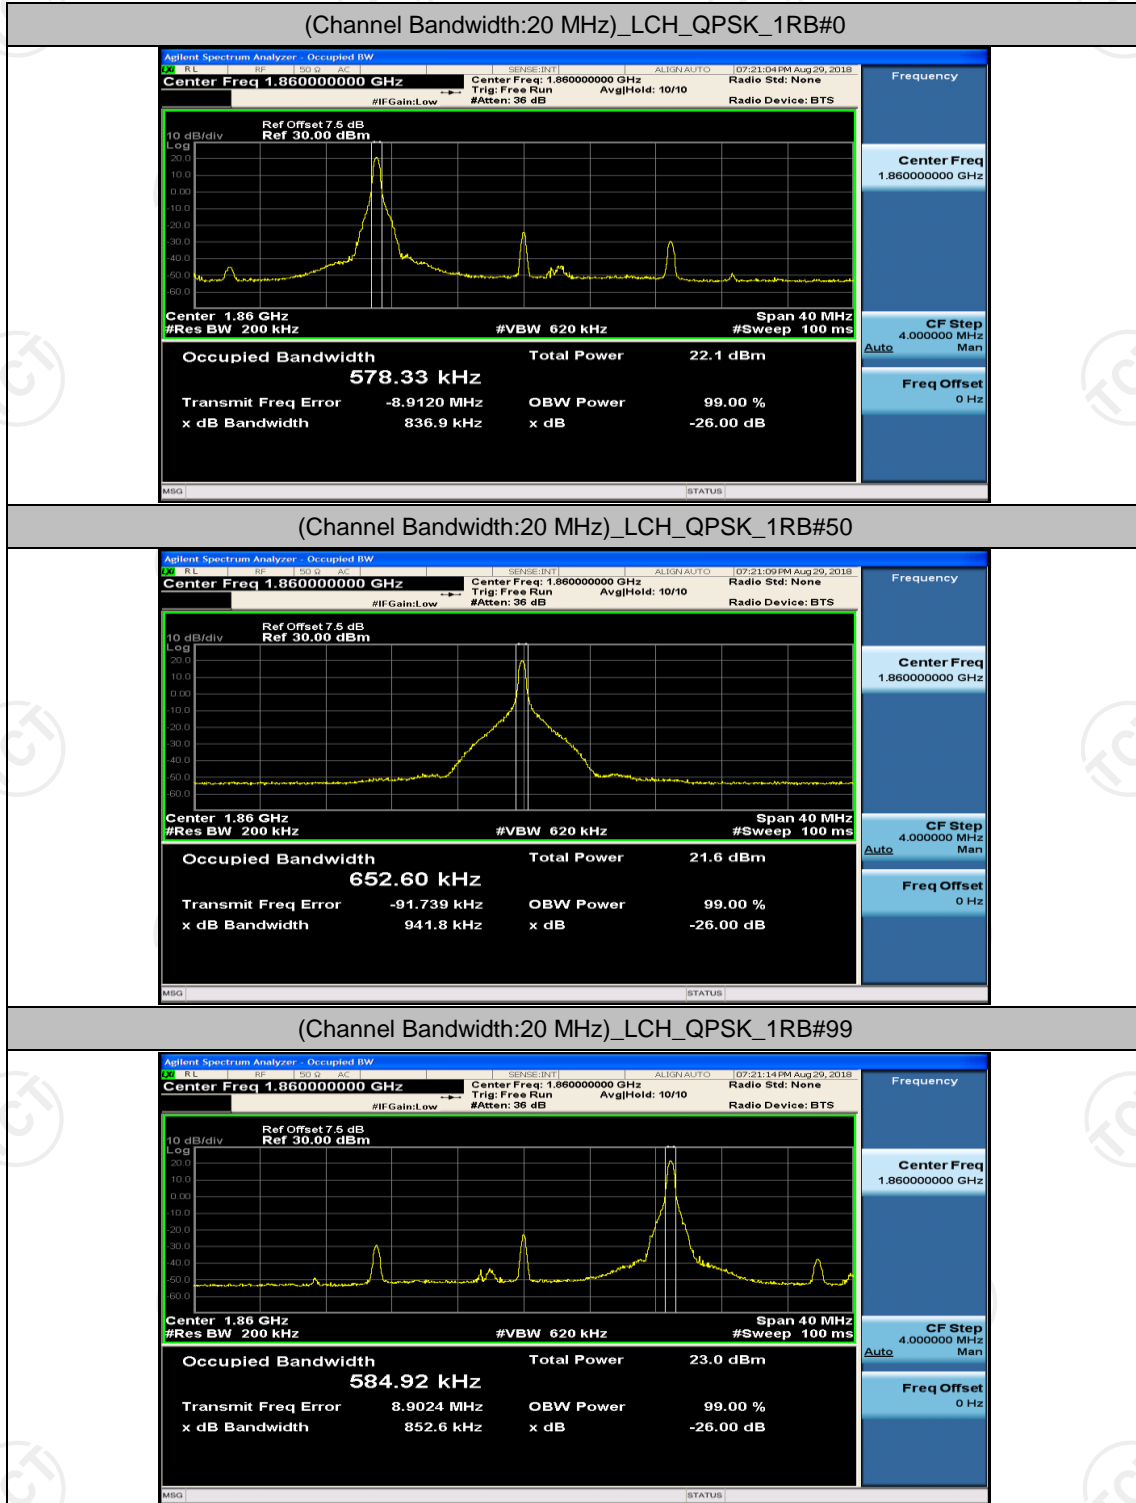

(Channel Bandwidth:15 MHz)_HCH_16QAM_37RB#0

(Channel Bandwidth:15 MHz)_HCH_16QAM_37RB#18

(Channel Bandwidth:15 MHz)_HCH_16QAM_37RB#38

(Channel Bandwidth:15 MHz)_HCH_16QAM_75RB#0

Channel Bandwidth: 20 MHz

(Channel Bandwidth:20 MHz)_LCH_QPSK_50RB#0

(Channel Bandwidth:20 MHz)_LCH_QPSK_50RB#25

(Channel Bandwidth:20 MHz)_LCH_QPSK_50RB#50

(Channel Bandwidth:20 MHz)_LCH_QPSK_100RB#0

(Channel Bandwidth:20 MHz)_MCH_QPSK_1RB#0

(Channel Bandwidth:20 MHz)_MCH_QPSK_1RB#50