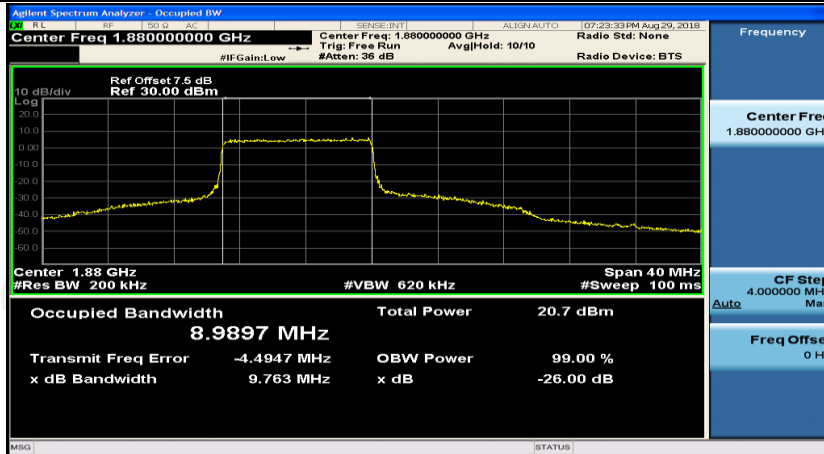

(Channel Bandwidth:20 MHz)_MCH_16QAM_50RB#0