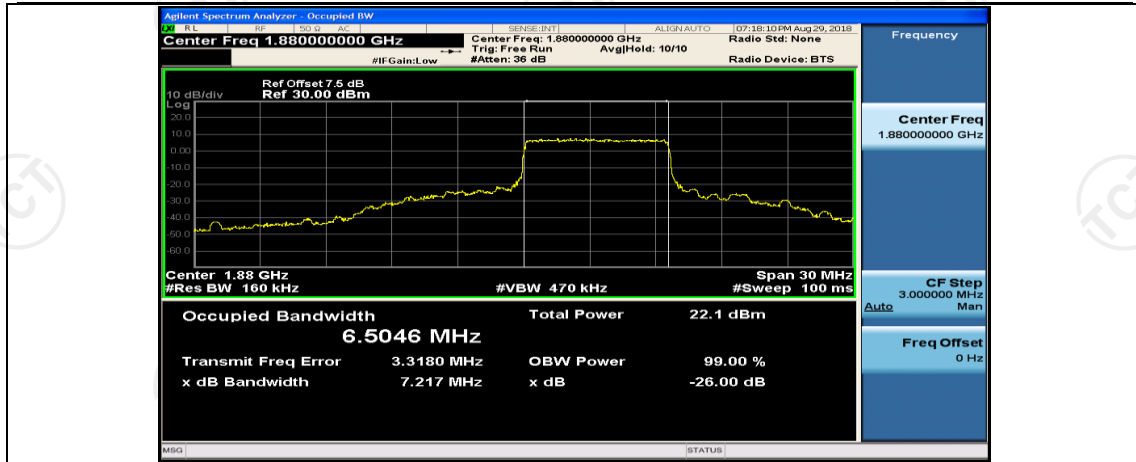

(Channel Bandwidth:15 MHz)_LCH_QPSK_37RB#38

(Channel Bandwidth:15 MHz)_MCH_QPSK_1RB#74

(Channel Bandwidth:15 MHz)_MCH_QPSK_37RB#0

(Channel Bandwidth:15 MHz)_MCH_QPSK_37RB#18

(Channel Bandwidth:15 MHz)_MCH_QPSK_37RB#38