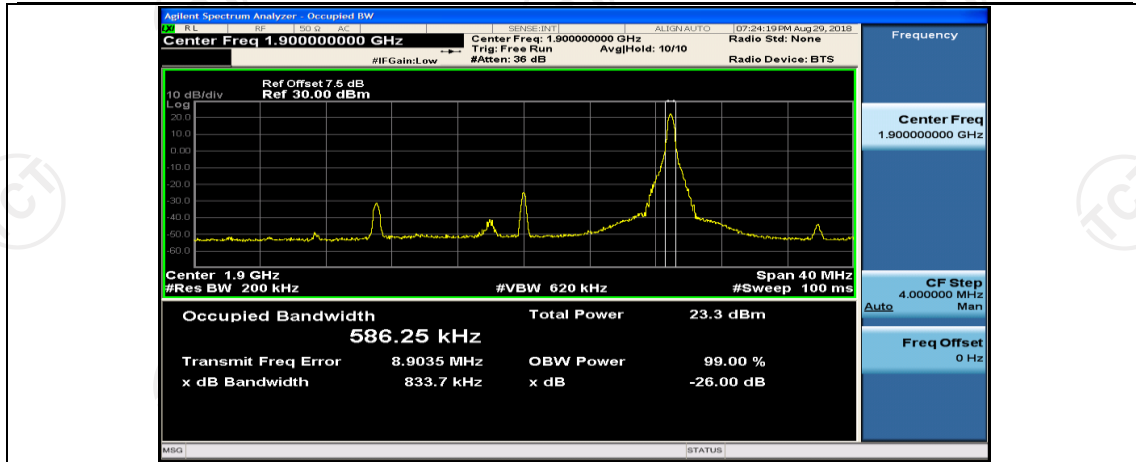

(Channel Bandwidth:20 MHz)_HCH_QPSK_1RB#50

(Channel Bandwidth:20 MHz)_HCH_QPSK_1RB#99