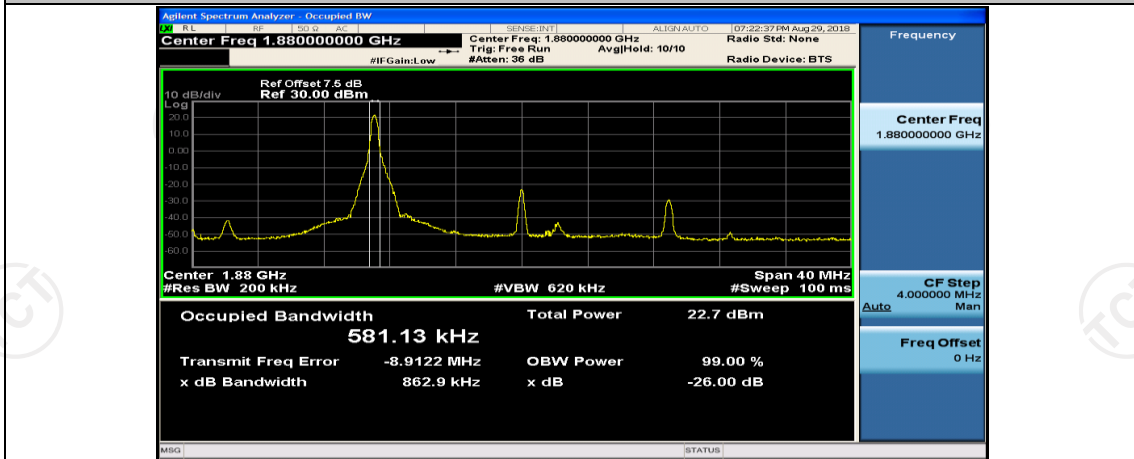

(Channel Bandwidth:20 MHz)_LCH_QPSK_50RB#25

(Channel Bandwidth:20 MHz)_LCH_QPSK_50RB#50

(Channel Bandwidth:20 MHz)_LCH_QPSK_100RB#0

(Channel Bandwidth:20 MHz)_MCH_QPSK_1RB#0

(Channel Bandwidth:20 MHz)_MCH_QPSK_1RB#50