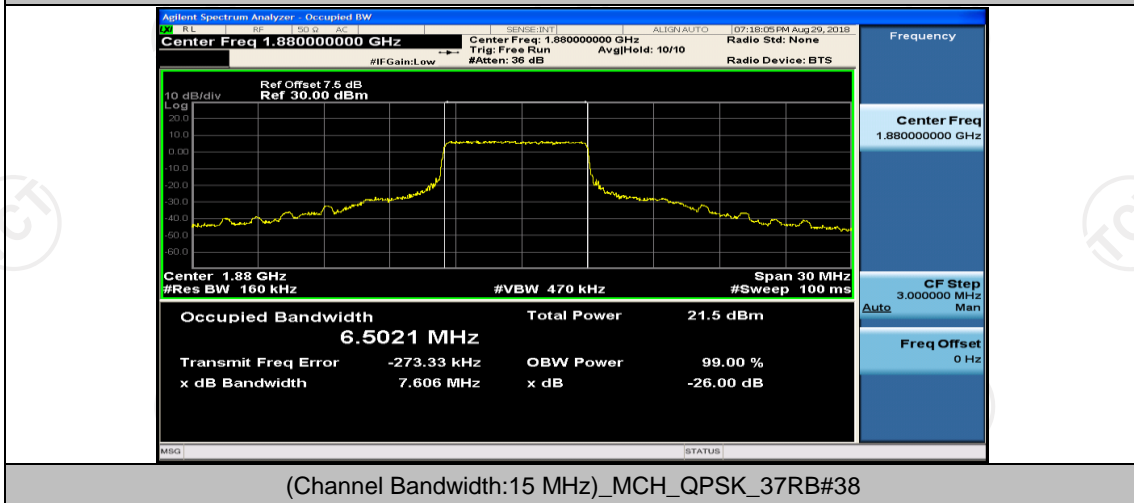

(Channel Bandwidth:15 MHz)_LCH_QPSK_37RB#38

(Channel Bandwidth:15 MHz)_MCH_QPSK_1RB#74

(Channel Bandwidth:15 MHz)_MCH_QPSK_37RB#0

(Channel Bandwidth:15 MHz)_MCH_QPSK_37RB#18

(Channel Bandwidth:15 MHz)_MCH_QPSK_37RB#38