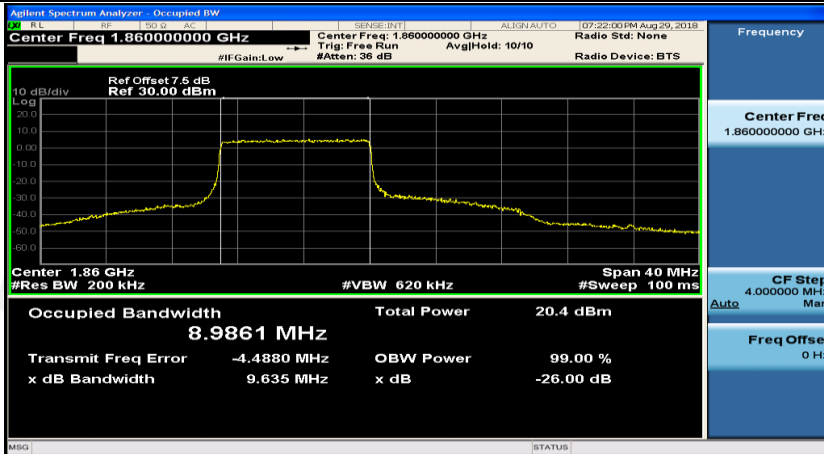

(Channel Bandwidth:20 MHz)_LCH_16QAM_50RB#0