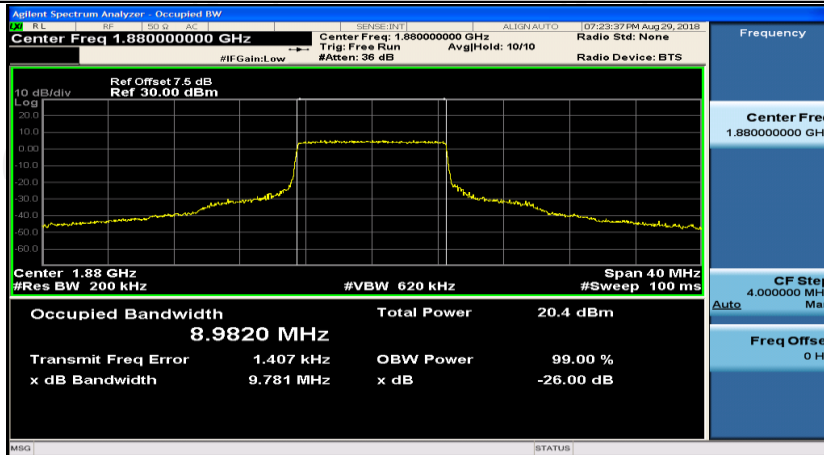

(Channel Bandwidth:20 MHz)_MCH_16QAM_1RB#50

(Channel Bandwidth:20 MHz)_MCH_16QAM_1RB#99

(Channel Bandwidth:20 MHz)_MCH_16QAM_50RB#0

(Channel Bandwidth:20 MHz)_MCH_16QAM_50RB#25

(Channel Bandwidth:20 MHz)_MCH_16QAM_50RB#50