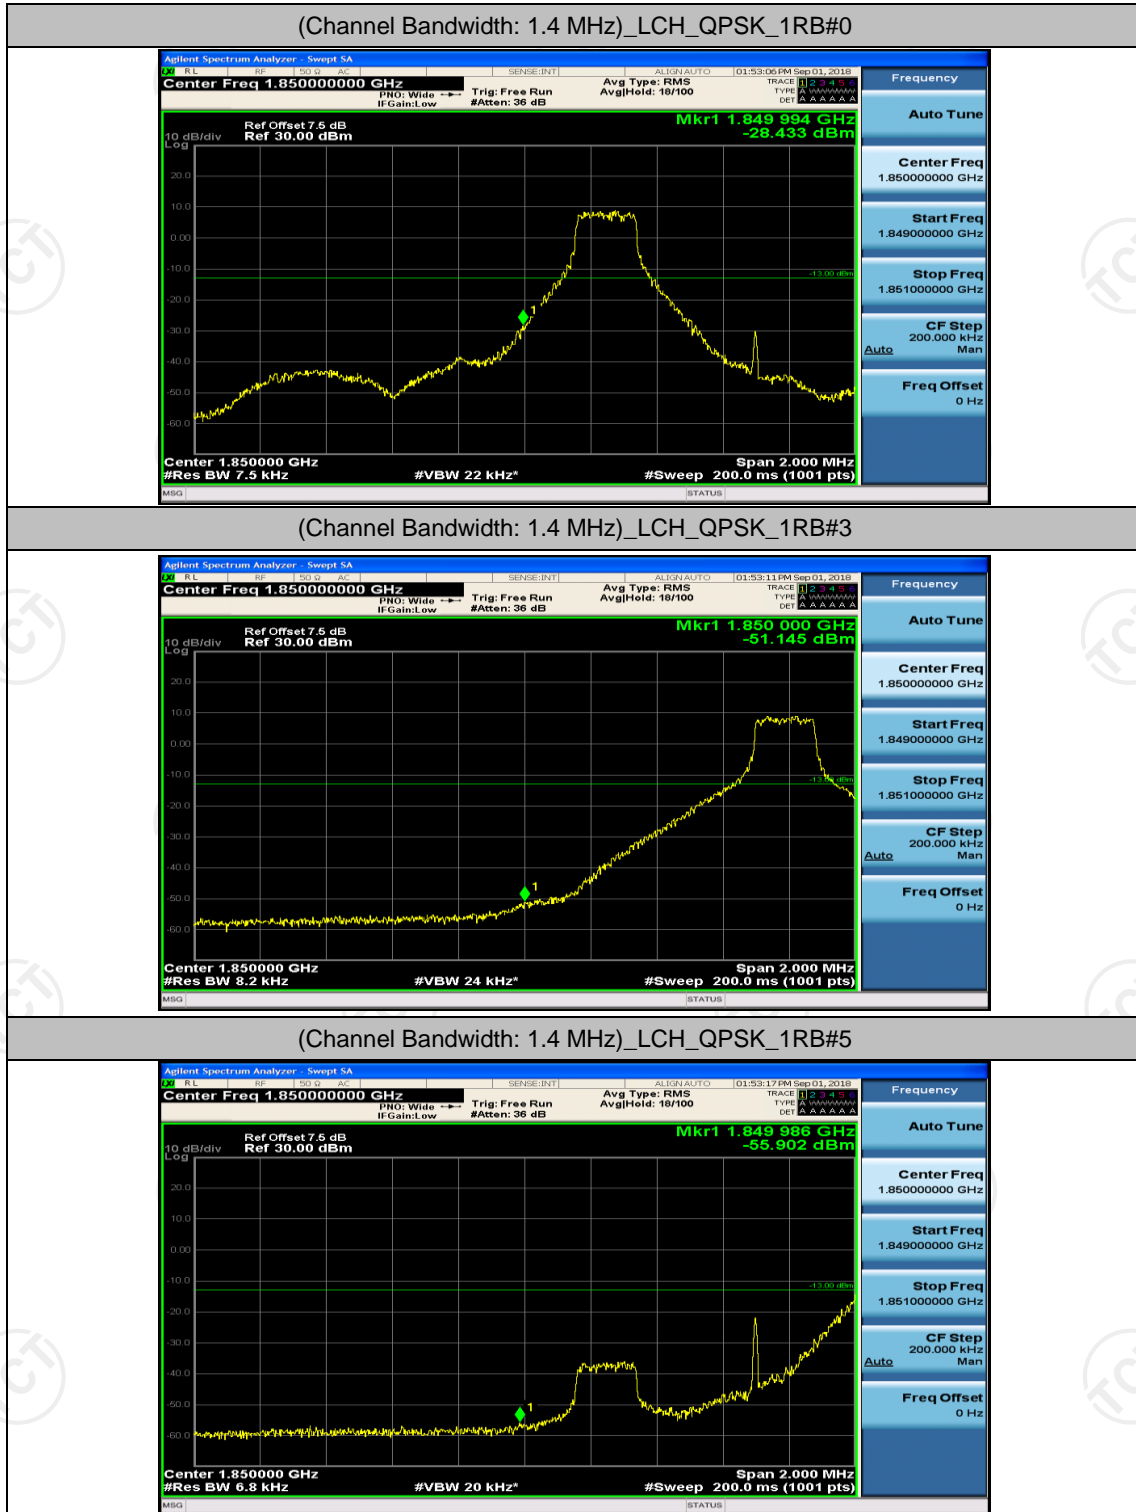

(Channel Bandwidth:20 MHz)_HCH_16QAM_50RB#25

(Channel Bandwidth:20 MHz)_HCH_16QAM_50RB#50

Appendix D: Band Edge

Test Graphs

Channel Bandwidth: 1.4 MHz

(Channel Bandwidth: 1.4 MHz)_LCH_QPSK_3RB#0

(Channel Bandwidth: 1.4 MHz)_LCH_QPSK_3RB#2