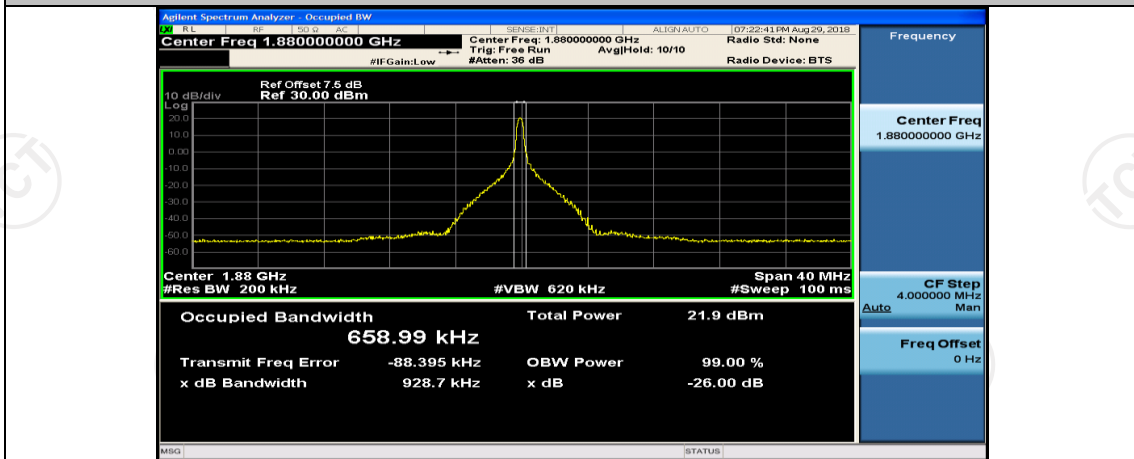

(Channel Bandwidth:20 MHz)_LCH_QPSK_50RB#25

(Channel Bandwidth:20 MHz)_LCH_QPSK_50RB#50

(Channel Bandwidth:20 MHz)_LCH_QPSK_100RB#0

(Channel Bandwidth:20 MHz)_MCH_QPSK_1RB#0

(Channel Bandwidth:20 MHz)_MCH_QPSK_1RB#50