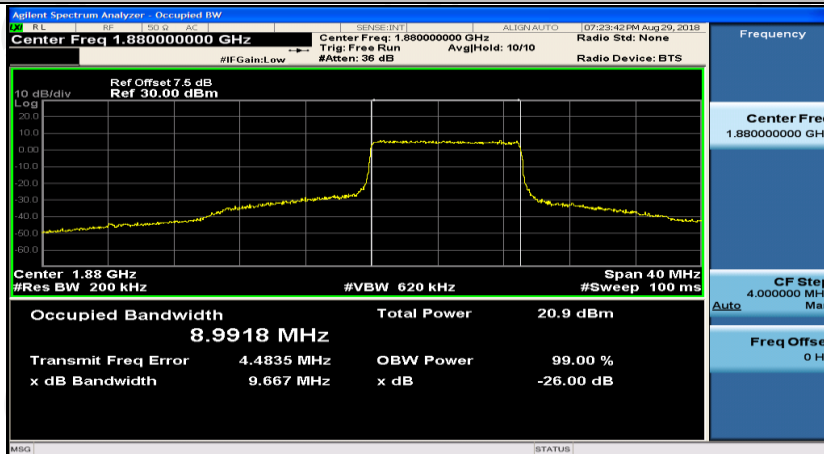

(Channel Bandwidth:20 MHz)_MCH_16QAM_1RB#50

(Channel Bandwidth:20 MHz)_MCH_16QAM_1RB#99

(Channel Bandwidth:20 MHz)_MCH_16QAM_50RB#0

(Channel Bandwidth:20 MHz)_MCH_16QAM_50RB#25

(Channel Bandwidth:20 MHz)_MCH_16QAM_50RB#50