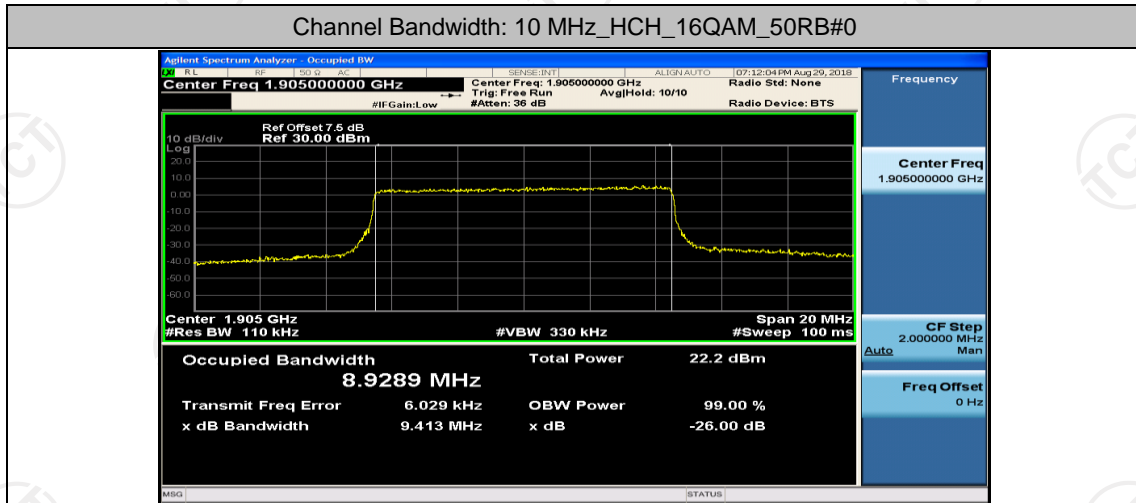

Channel Bandwidth: 10 MHz_HCH_16QAM_25RB#0

Channel Bandwidth: 10 MHz_HCH_16QAM_25RB#12

Channel Bandwidth: 10 MHz_HCH_16QAM_25RB#25

Channel Bandwidth: 15 MHz

(Channel Bandwidth:15 MHz)_LCH_QPSK_37RB#0

(Channel Bandwidth:15 MHz)_LCH_QPSK_37RB#18