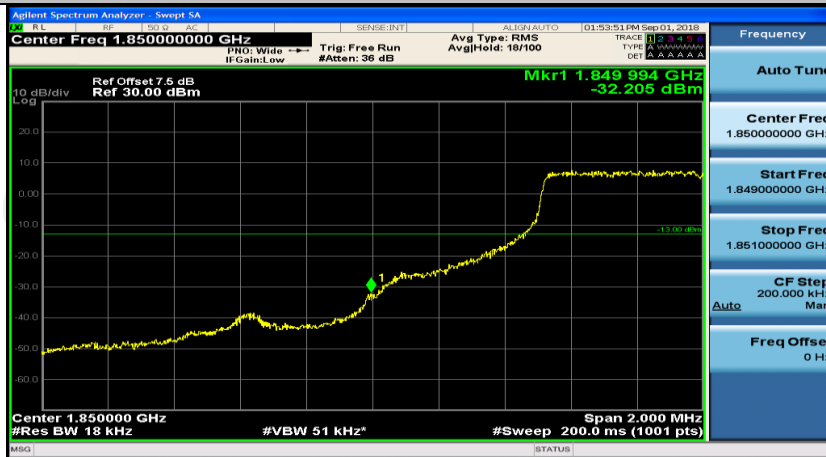

(Channel Bandwidth:20 MHz)_HCH_16QAM_50RB#25

(Channel Bandwidth:20 MHz)_HCH_16QAM_50RB#50

Appendix D: Band Edge

Test Graphs

Channel Bandwidth: 1.4 MHz

(Channel Bandwidth: 1.4 MHz)_LCH_QPSK_3RB#0

(Channel Bandwidth: 1.4 MHz)_LCH_QPSK_3RB#2