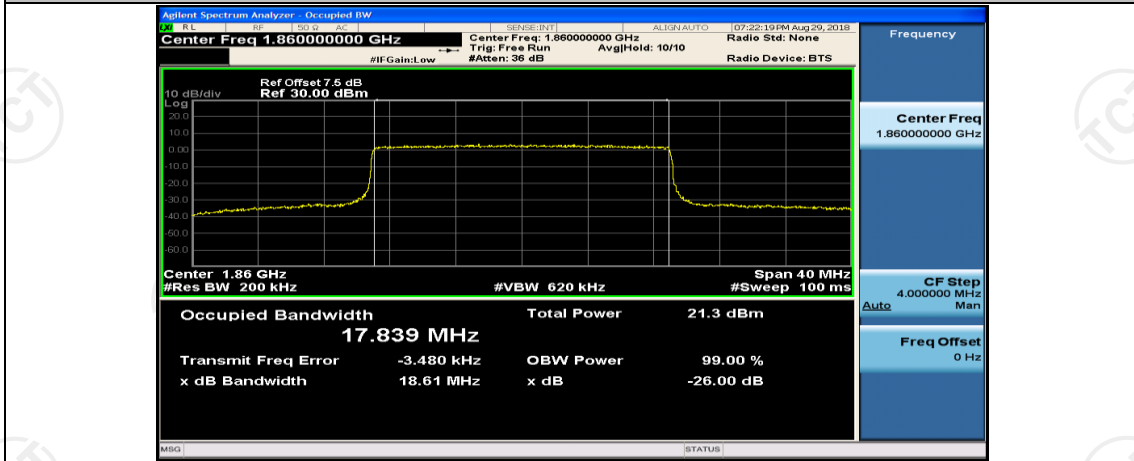

(Channel Bandwidth:20 MHz)_LCH_QPSK_100RB#0