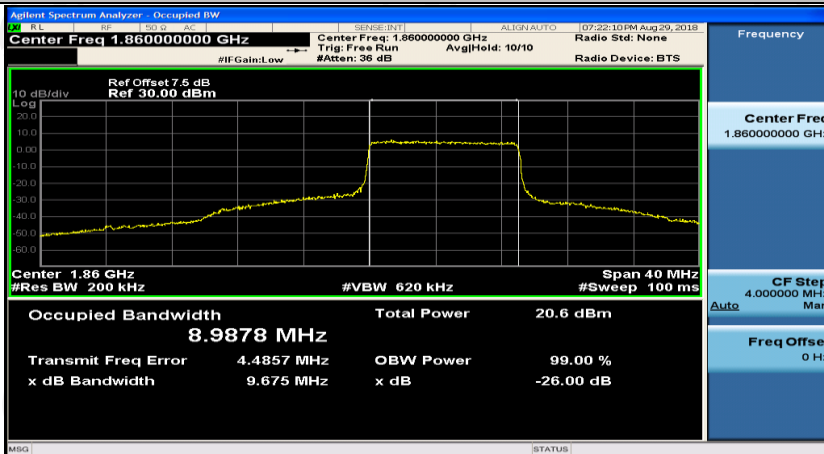

(Channel Bandwidth:20 MHz)_LCH_16QAM_50RB#50