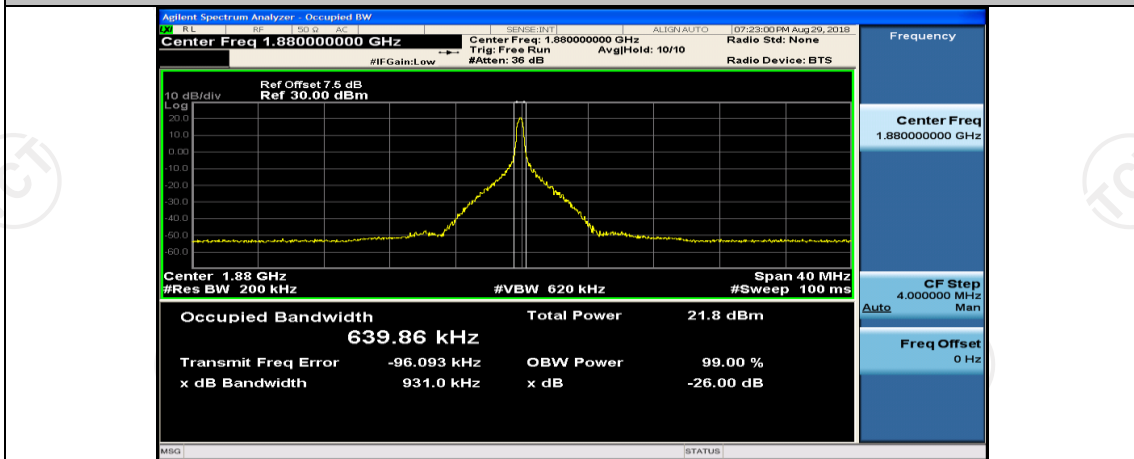

(Channel Bandwidth:20 MHz)_MCH_16QAM_1RB#50