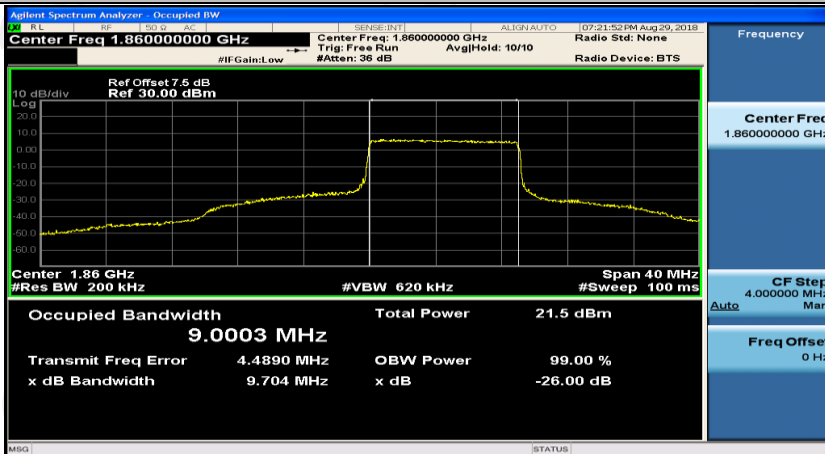

(Channel Bandwidth:20 MHz)_LCH_QPSK_50RB#50