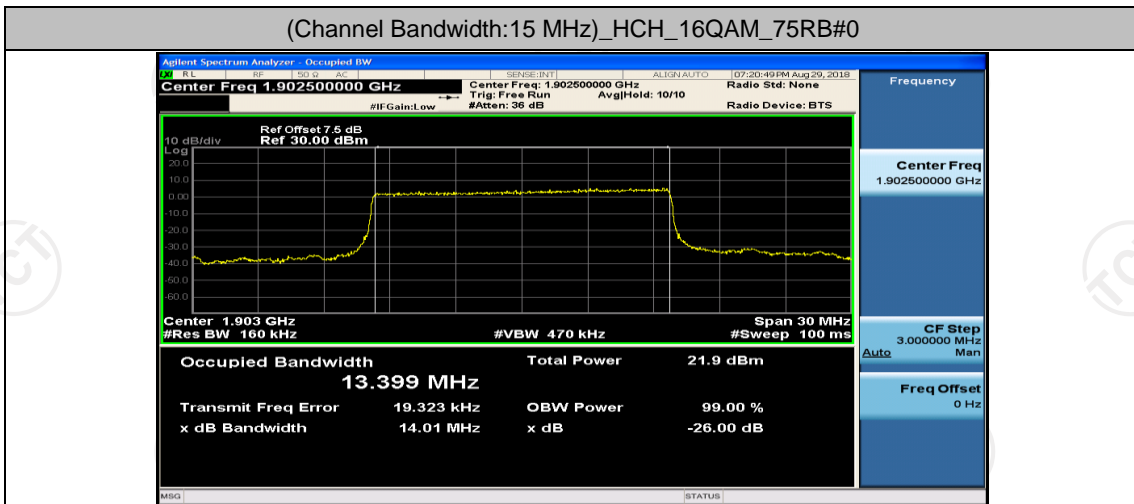

(Channel Bandwidth:15 MHz)_HCH_16QAM_37RB#0

(Channel Bandwidth:15 MHz)_HCH_16QAM_37RB#18

(Channel Bandwidth:15 MHz)_HCH_16QAM_37RB#38

(Channel Bandwidth:15 MHz)_HCH_16QAM_75RB#0

Channel Bandwidth: 20 MHz

(Channel Bandwidth:20 MHz)_LCH_QPSK_50RB#0