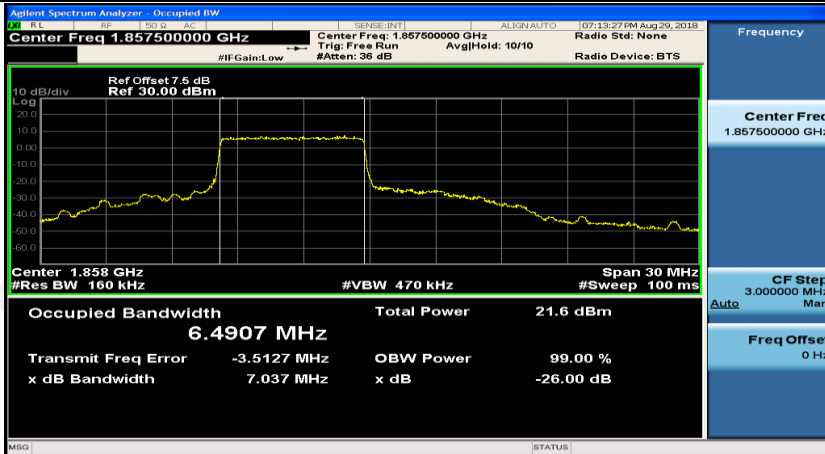

Channel Bandwidth: 10 MHz_HCH_16QAM_25RB#0

Channel Bandwidth: 10 MHz_HCH_16QAM_25RB#12

Channel Bandwidth: 10 MHz_HCH_16QAM_25RB#25

Channel Bandwidth: 15 MHz

(Channel Bandwidth:15 MHz)_LCH_QPSK_37RB#0

(Channel Bandwidth:15 MHz)_LCH_QPSK_37RB#18

(Channel Bandwidth:15 MHz)_LCH_QPSK_37RB#38

(Channel Bandwidth:15 MHz)_MCH_QPSK_1RB#74

(Channel Bandwidth:15 MHz)_MCH_QPSK_37RB#0

(Channel Bandwidth:15 MHz)_MCH_QPSK_37RB#18

(Channel Bandwidth:15 MHz)_MCH_QPSK_37RB#38