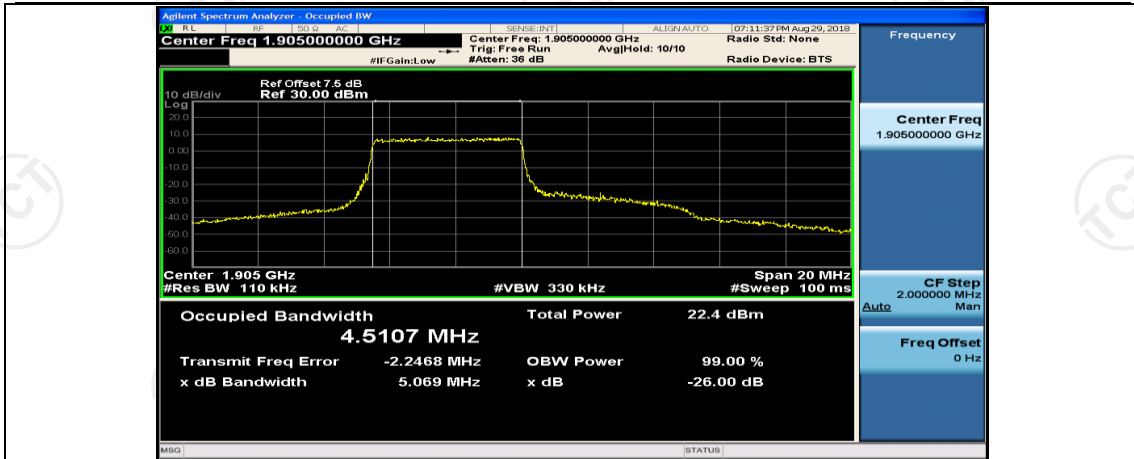

Channel Bandwidth: 10 MHz_MCH_16QAM_25RB#25

Channel Bandwidth: 10 MHz_MCH_16QAM_50RB#0

Channel Bandwidth: 10 MHz_HCH_16QAM_1RB#0

Channel Bandwidth: 10 MHz_HCH_16QAM_1RB#25

Channel Bandwidth: 10 MHz_HCH_16QAM_1RB#49

Channel Bandwidth: 10 MHz_HCH_16QAM_25RB#0

Channel Bandwidth: 10 MHz_HCH_16QAM_25RB#12

Channel Bandwidth: 10 MHz_HCH_16QAM_25RB#25

Channel Bandwidth: 15 MHz

(Channel Bandwidth:15 MHz)_LCH_QPSK_37RB#0

(Channel Bandwidth:15 MHz)_LCH_QPSK_37RB#18