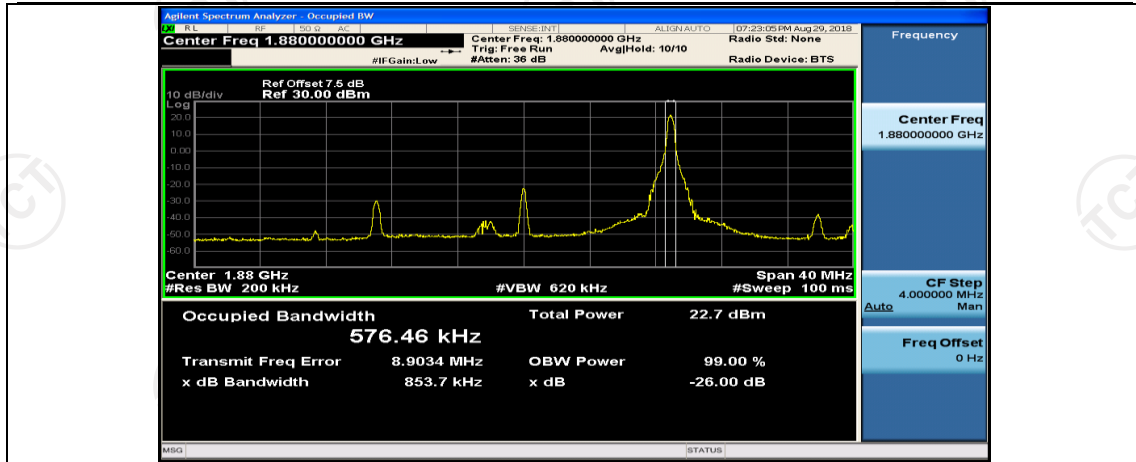

(Channel Bandwidth:20 MHz)_MCH_16QAM_1RB#99