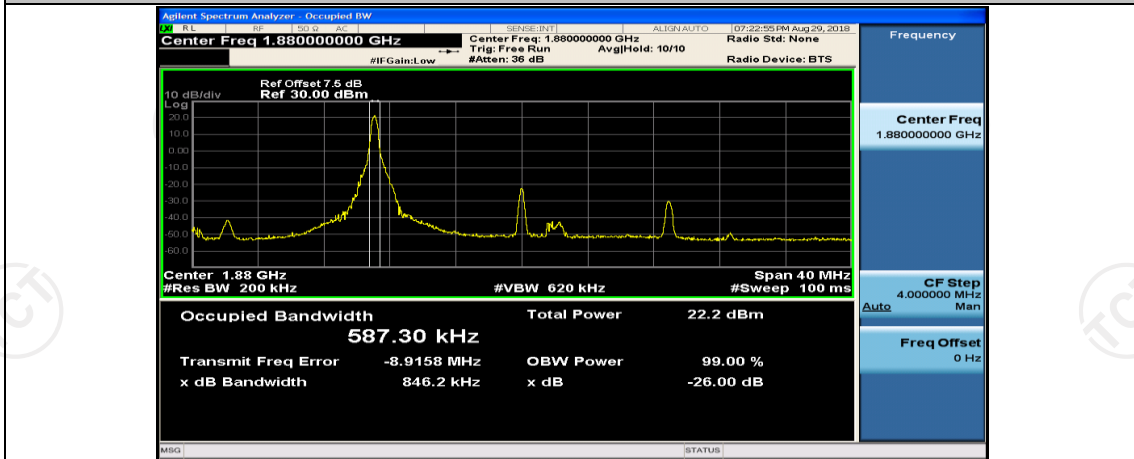

(Channel Bandwidth:20 MHz)_LCH_16QAM_50RB#0

(Channel Bandwidth:20 MHz)_LCH_16QAM_50RB#25

(Channel Bandwidth:20 MHz)_LCH_16QAM_50RB#50

(Channel Bandwidth:20 MHz)_LCH_16QAM_100RB#0

(Channel Bandwidth:20 MHz)_MCH_16QAM_1RB#0