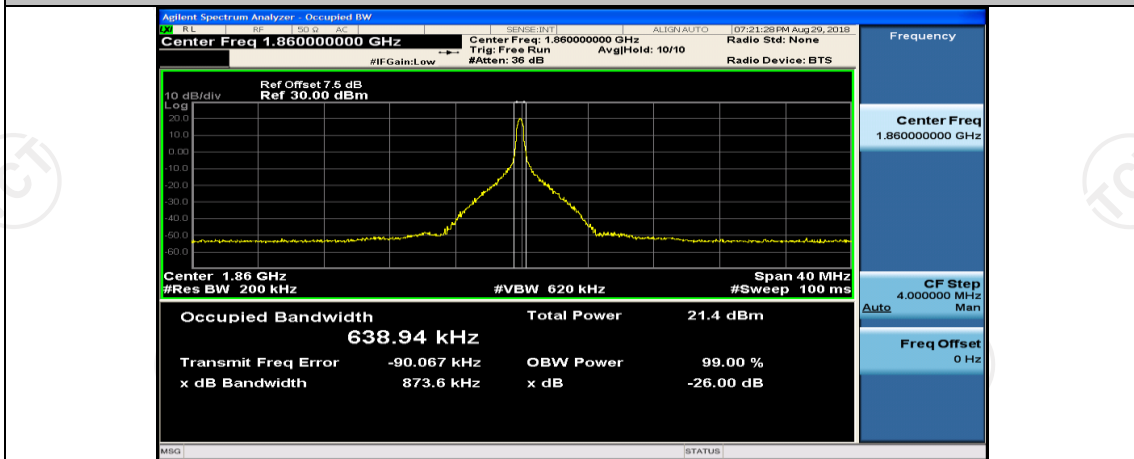

(Channel Bandwidth:20 MHz)_HCH_QPSK_50RB#50

(Channel Bandwidth:20 MHz)_HCH_QPSK_100RB#0

(Channel Bandwidth:20 MHz)_LCH_16QAM_1RB#0

(Channel Bandwidth:20 MHz)_LCH_16QAM_1RB#50

(Channel Bandwidth:20 MHz)_LCH_16QAM_1RB#99