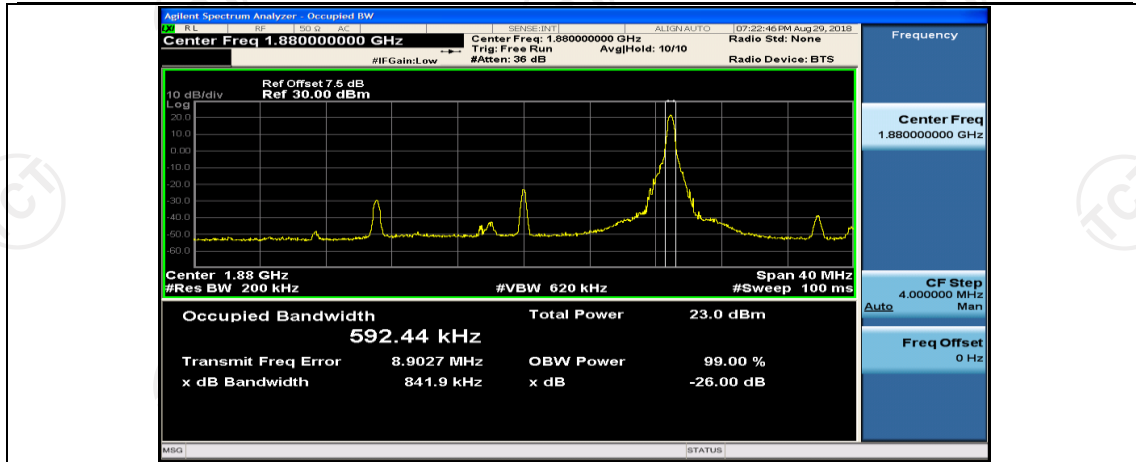

(Channel Bandwidth:20 MHz)_MCH_QPSK_1RB#99