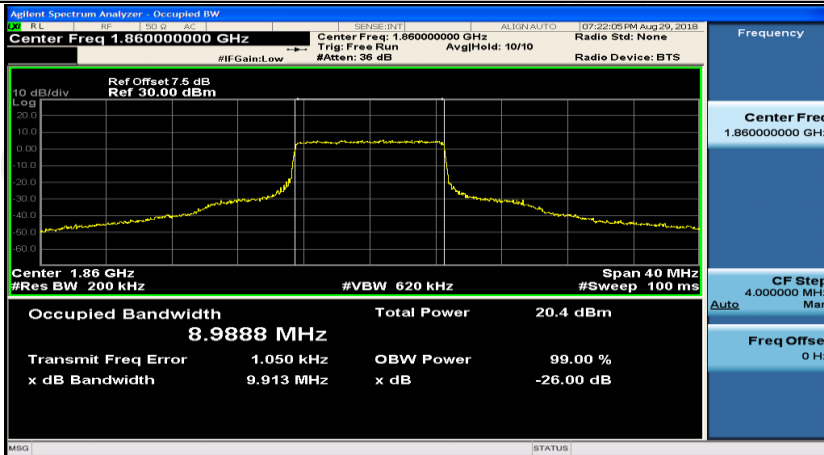

(Channel Bandwidth:20 MHz)_LCH_16QAM_50RB#25