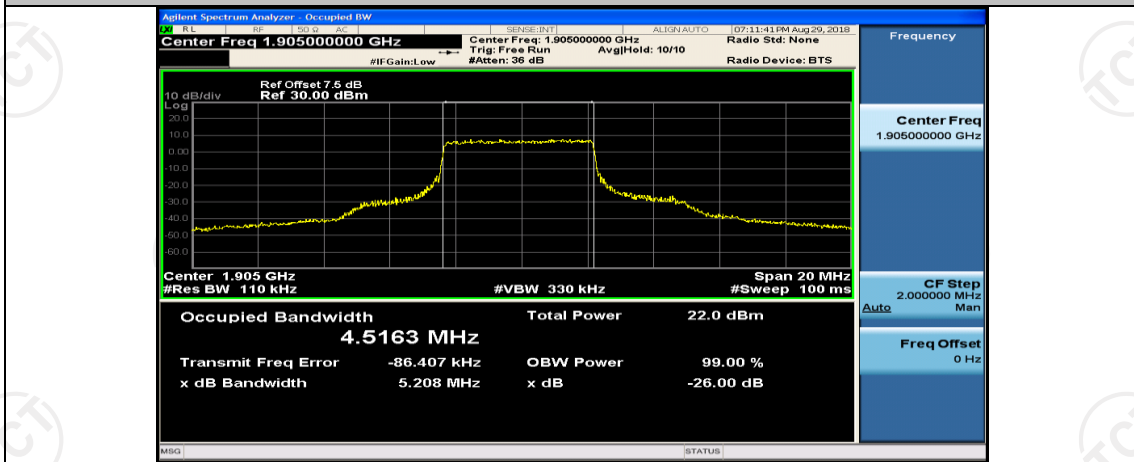

Channel Bandwidth: 10 MHz_MCH_16QAM_25RB#25

Channel Bandwidth: 10 MHz_MCH_16QAM_50RB#0

Channel Bandwidth: 10 MHz_HCH_16QAM_1RB#0

Channel Bandwidth: 10 MHz_HCH_16QAM_1RB#25

Channel Bandwidth: 10 MHz_HCH_16QAM_1RB#49

Channel Bandwidth: 10 MHz_HCH_16QAM_25RB#0

Channel Bandwidth: 10 MHz_HCH_16QAM_25RB#12

Channel Bandwidth: 10 MHz_HCH_16QAM_25RB#25

Channel Bandwidth: 15 MHz

(Channel Bandwidth:15 MHz)_LCH_QPSK_37RB#0

(Channel Bandwidth:15 MHz)_LCH_QPSK_37RB#18