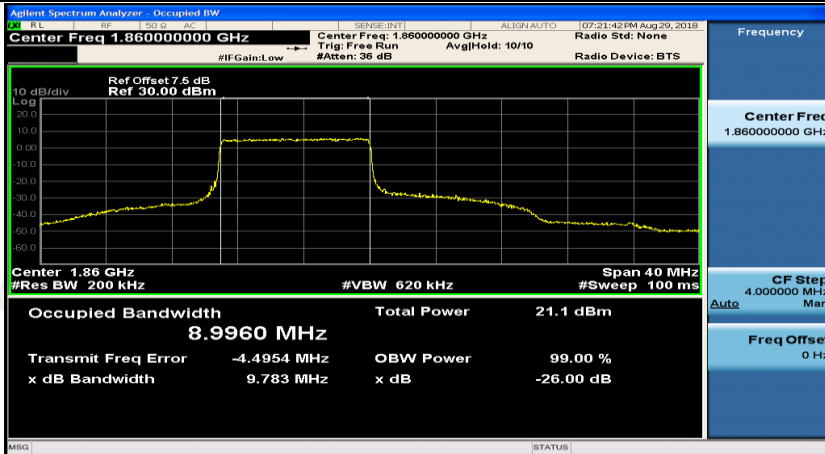

(Channel Bandwidth:15 MHz)_HCH_16QAM_37RB#0

(Channel Bandwidth:15 MHz)_HCH_16QAM_37RB#18

(Channel Bandwidth:15 MHz)_HCH_16QAM_37RB#38

(Channel Bandwidth:15 MHz)_HCH_16QAM_75RB#0

Channel Bandwidth: 20 MHz

(Channel Bandwidth:20 MHz)_LCH_QPSK_50RB#0