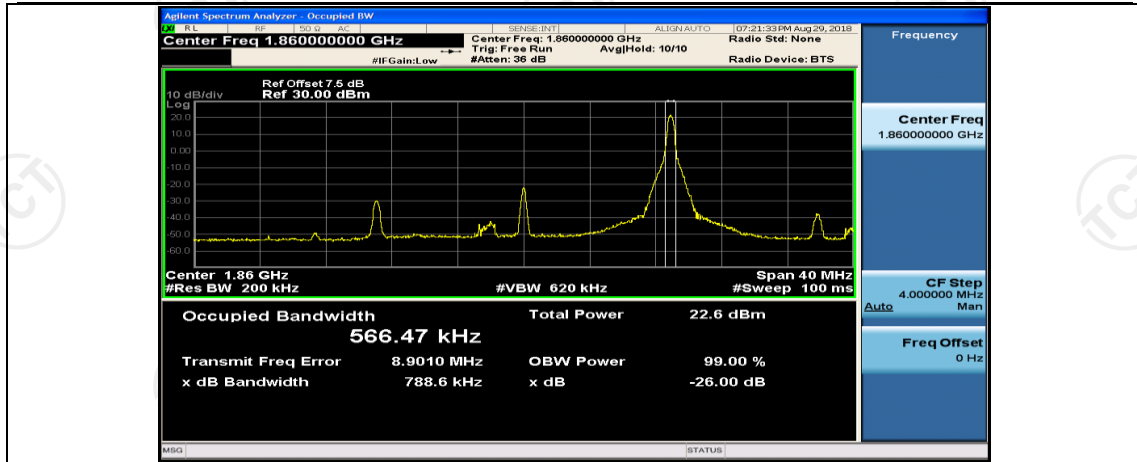

(Channel Bandwidth:20 MHz)_HCH_QPSK_50RB#50

(Channel Bandwidth:20 MHz)_HCH_QPSK_100RB#0

(Channel Bandwidth:20 MHz)_LCH_16QAM_1RB#0

(Channel Bandwidth:20 MHz)_LCH_16QAM_1RB#50

(Channel Bandwidth:20 MHz)_LCH_16QAM_1RB#99