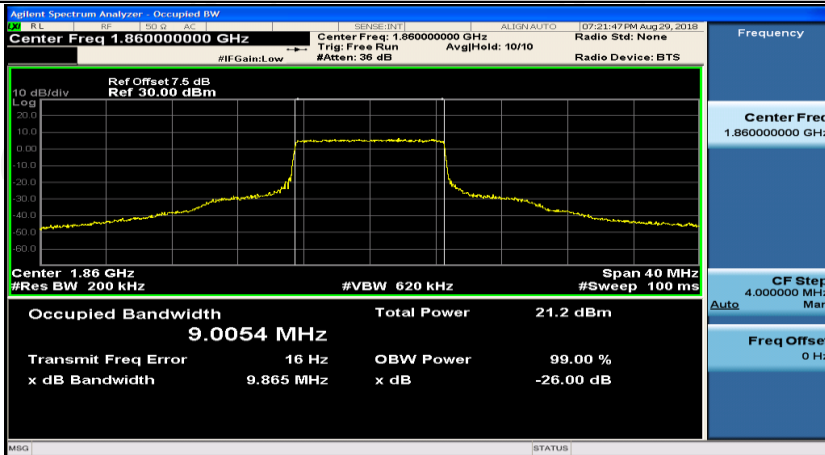

(Channel Bandwidth:20 MHz)_LCH_QPSK_50RB#25