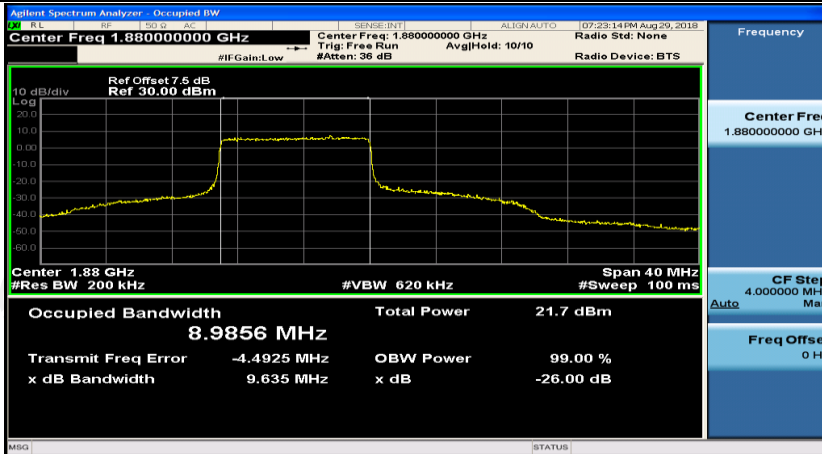

(Channel Bandwidth:20 MHz)_MCH_QPSK_50RB#0