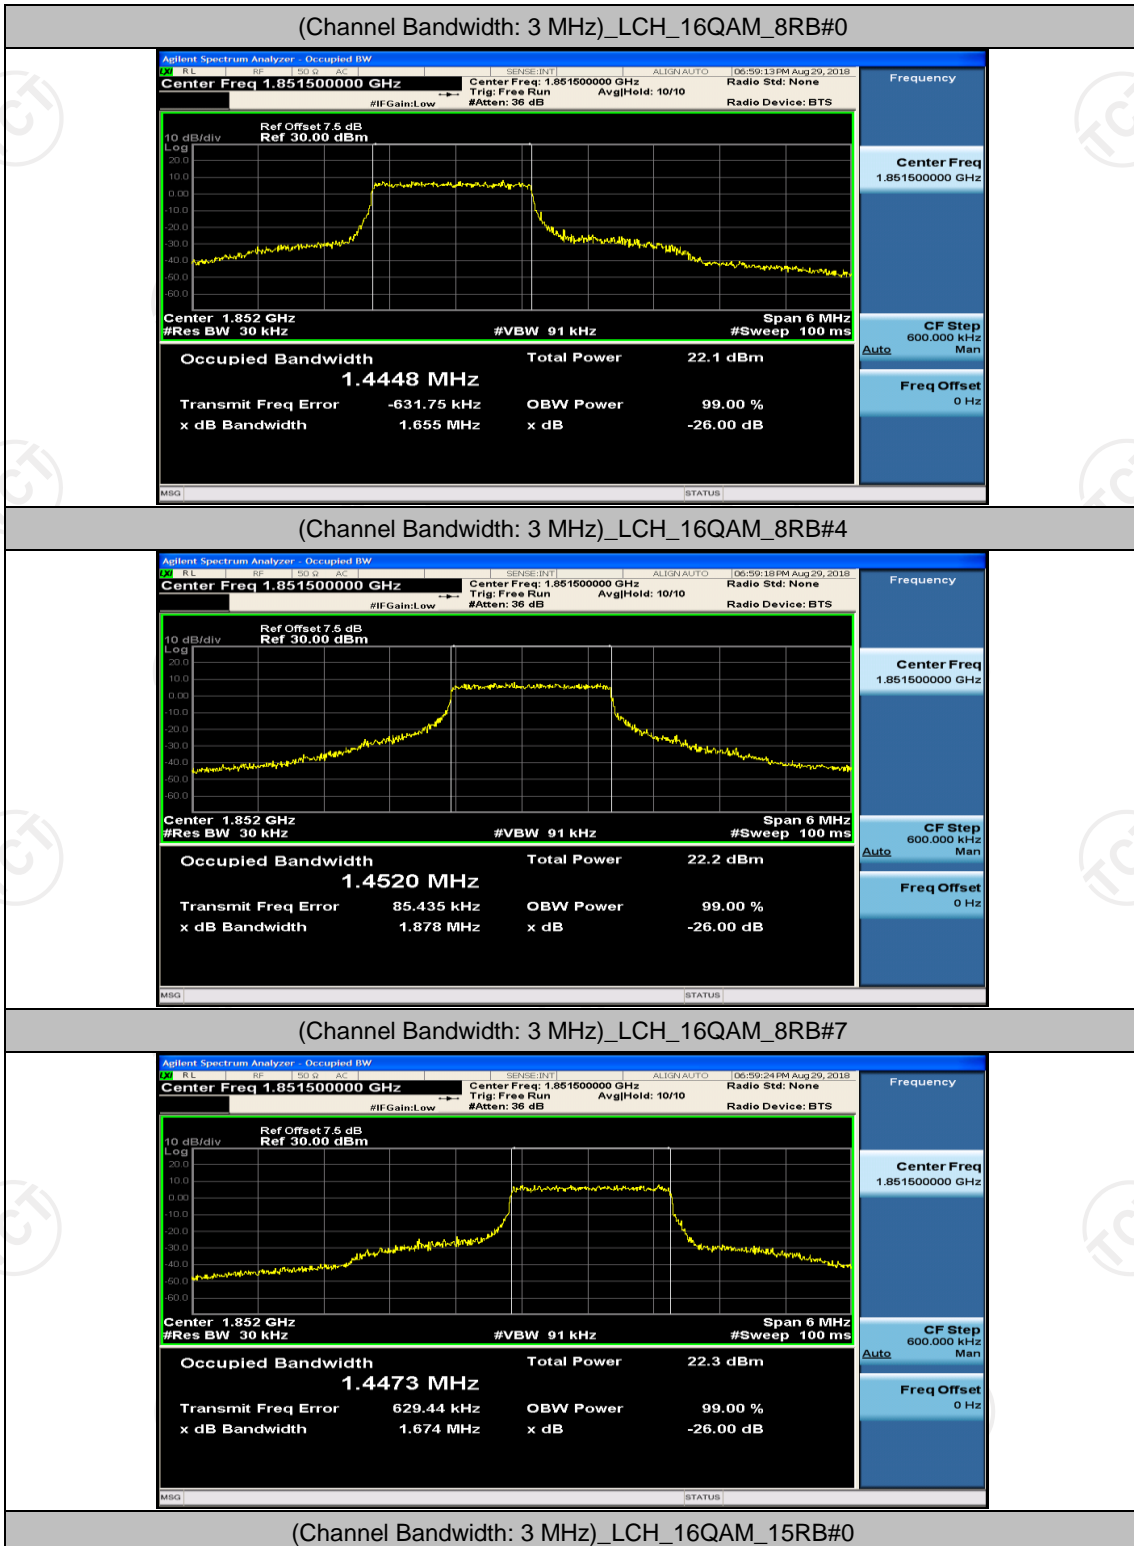

(Channel Bandwidth: 3 MHz)_HCH_QPSK_1RB#0

(Channel Bandwidth: 3 MHz)_HCH_QPSK_1RB#7

(Channel Bandwidth: 3 MHz)_HCH_QPSK_1RB#14

(Channel Bandwidth: 3 MHz)_HCH_QPSK_8RB#0

(Channel Bandwidth: 3 MHz)_HCH_QPSK_8RB#4

(Channel Bandwidth: 3 MHz)_HCH_QPSK_8RB#7

(Channel Bandwidth: 3 MHz)_HCH_QPSK_15RB#0

(Channel Bandwidth: 3 MHz)_LCH_16QAM_1RB#0

(Channel Bandwidth: 3 MHz)_LCH_16QAM_1RB#7

(Channel Bandwidth: 3 MHz)_LCH_16QAM_1RB#14