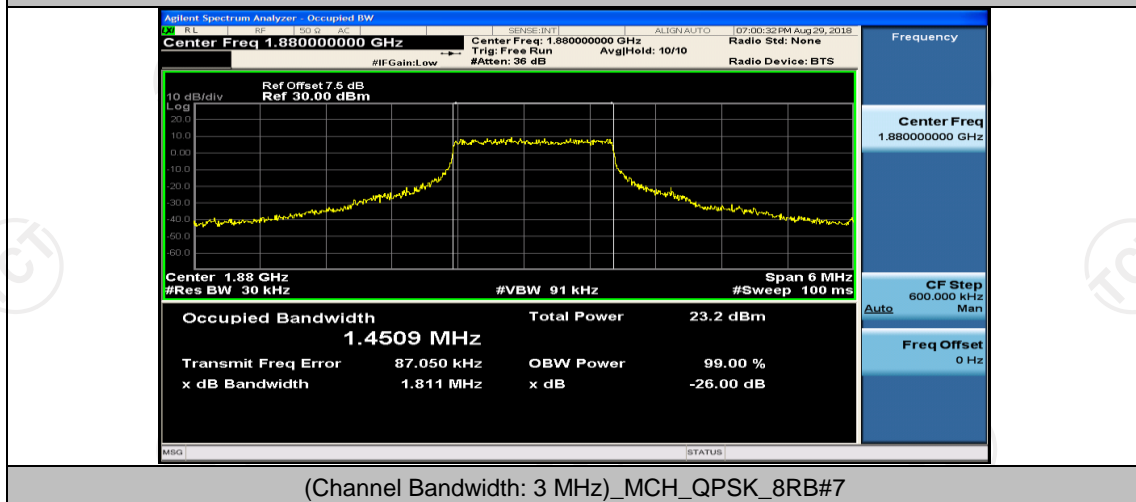

Channel Bandwidth: 3 MHz

(Channel Bandwidth: 3 MHz)_LCH_QPSK_8RB#4

(Channel Bandwidth: 3 MHz)_LCH_QPSK_8RB#7

(Channel Bandwidth: 3 MHz)_LCH_QPSK_15RB#0

(Channel Bandwidth: 3 MHz)_MCH_QPSK_1RB#0

(Channel Bandwidth: 3 MHz)_MCH_QPSK_1RB#7

(Channel Bandwidth: 3 MHz)_MCH_QPSK_1RB#14

(Channel Bandwidth: 3 MHz)_MCH_QPSK_8RB#0

(Channel Bandwidth: 3 MHz)_MCH_QPSK_8RB#4

(Channel Bandwidth: 3 MHz)_MCH_QPSK_8RB#7

(Channel Bandwidth: 3 MHz)_MCH_QPSK_15RB#0