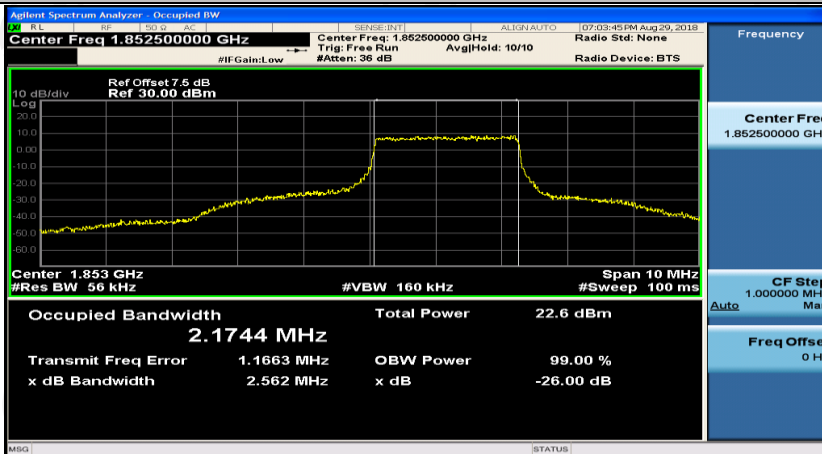

(Channel Bandwidth: 5 MHz)_LCH_QPSK_12RB#13