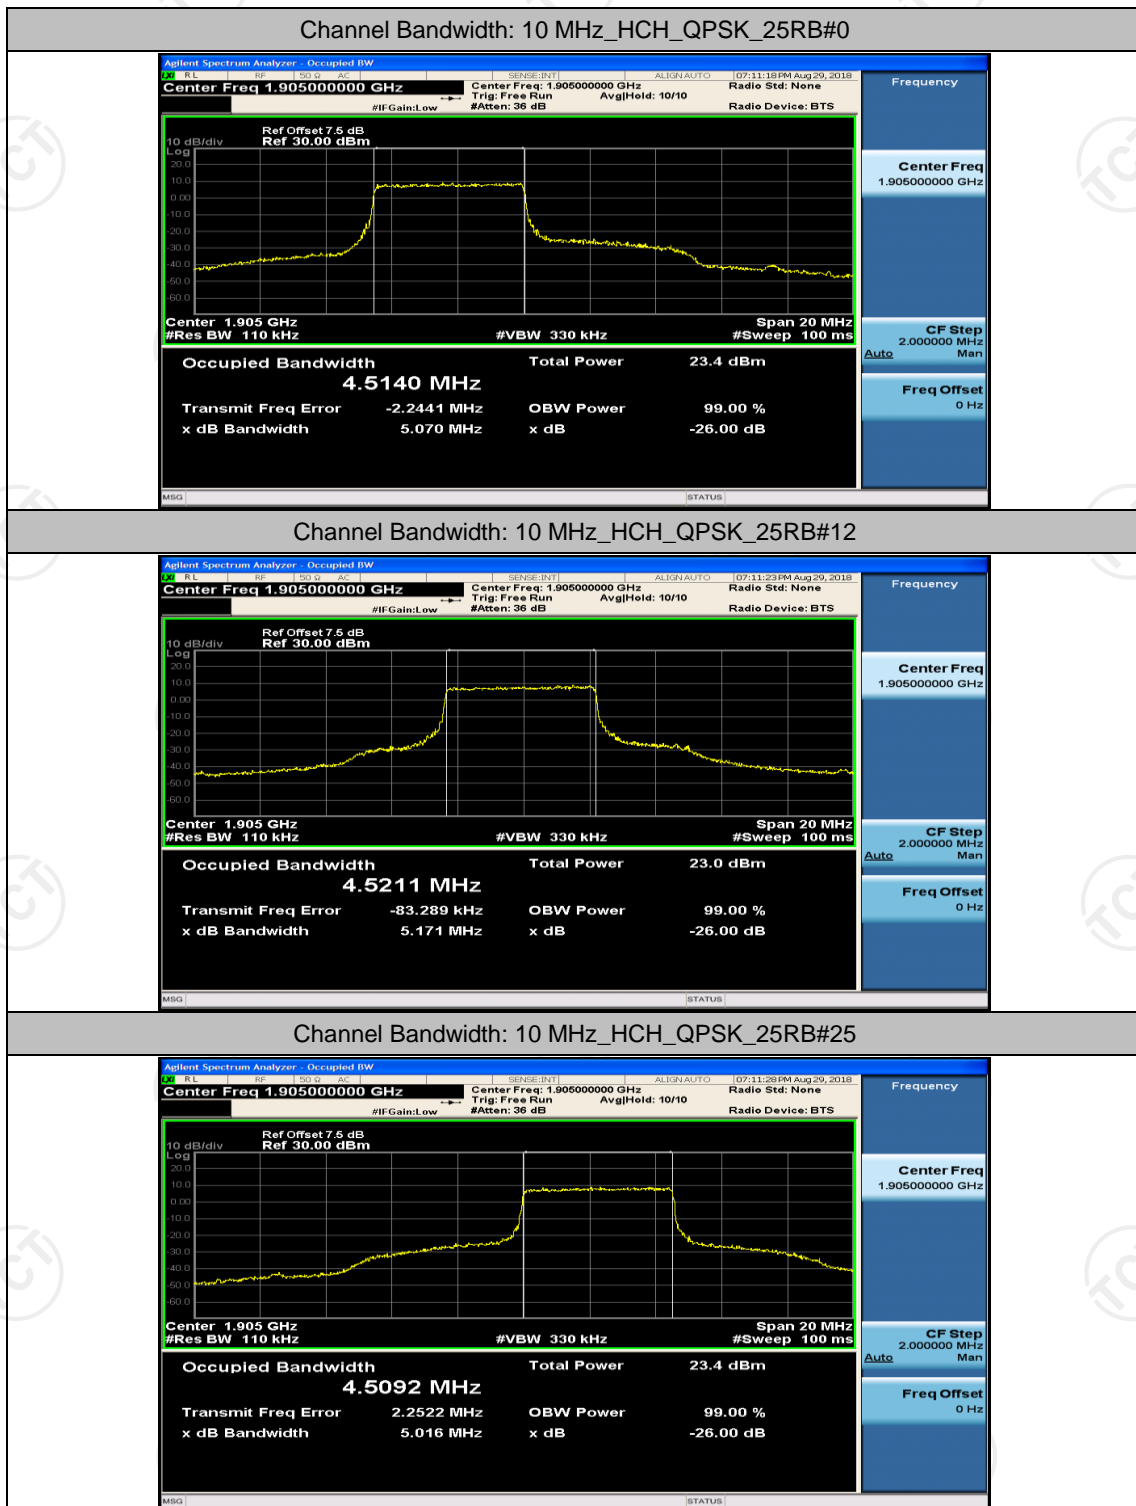

Channel Bandwidth: 10 MHz

Channel Bandwidth: 10 MHz_MCH_QPSK_25RB#0

Channel Bandwidth: 10 MHz_MCH_QPSK_25RB#12

Channel Bandwidth: 10 MHz_MCH_QPSK_25RB#25

Channel Bandwidth: 10 MHz_MCH_QPSK_50RB#0

Channel Bandwidth: 10 MHz_LCH_16QAM_25RB#0