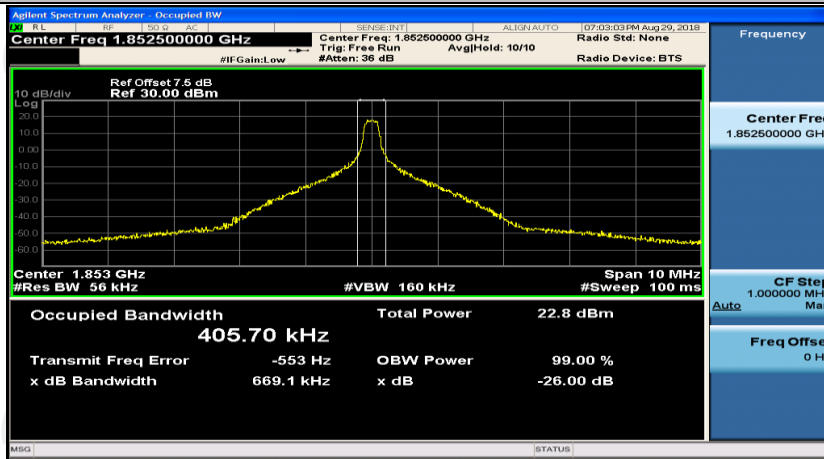

(Channel Bandwidth: 3 MHz)_HCH_16QAM_15RB#0

Channel Bandwidth: 5 MHz

(Channel Bandwidth: 5 MHz)_LCH_QPSK_1RB#0

(Channel Bandwidth: 5 MHz)_LCH_QPSK_1RB#12

(Channel Bandwidth: 5 MHz)_LCH_QPSK_1RB#24

(Channel Bandwidth: 5 MHz)_LCH_QPSK_12RB#0