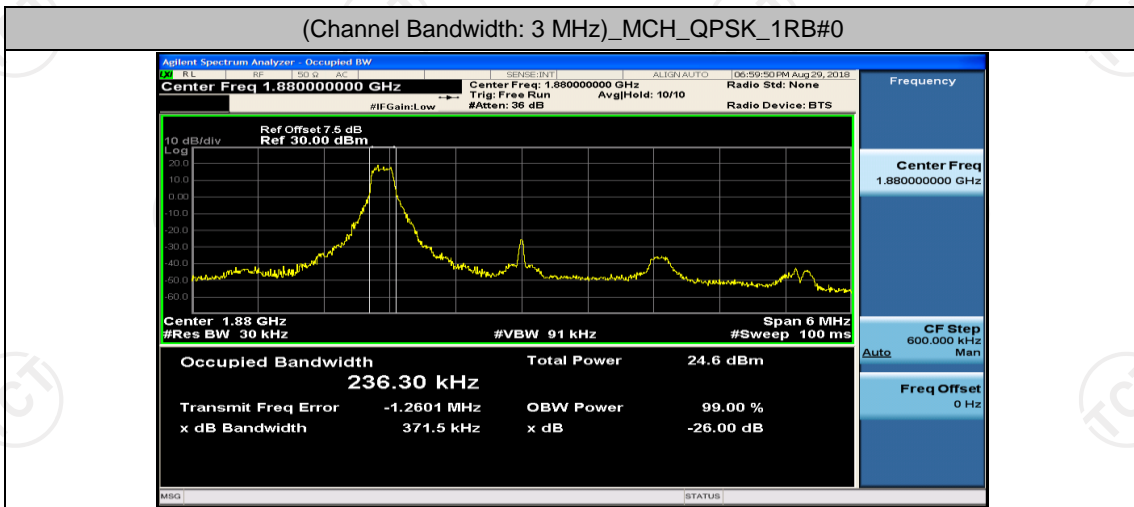

Channel Bandwidth: 3 MHz

(Channel Bandwidth: 3 MHz)_LCH_QPSK_8RB#4

(Channel Bandwidth: 3 MHz)_LCH_QPSK_8RB#7

(Channel Bandwidth: 3 MHz)_LCH_QPSK_15RB#0

(Channel Bandwidth: 3 MHz)_MCH_QPSK_1RB#0

(Channel Bandwidth: 3 MHz)_MCH_QPSK_1RB#7