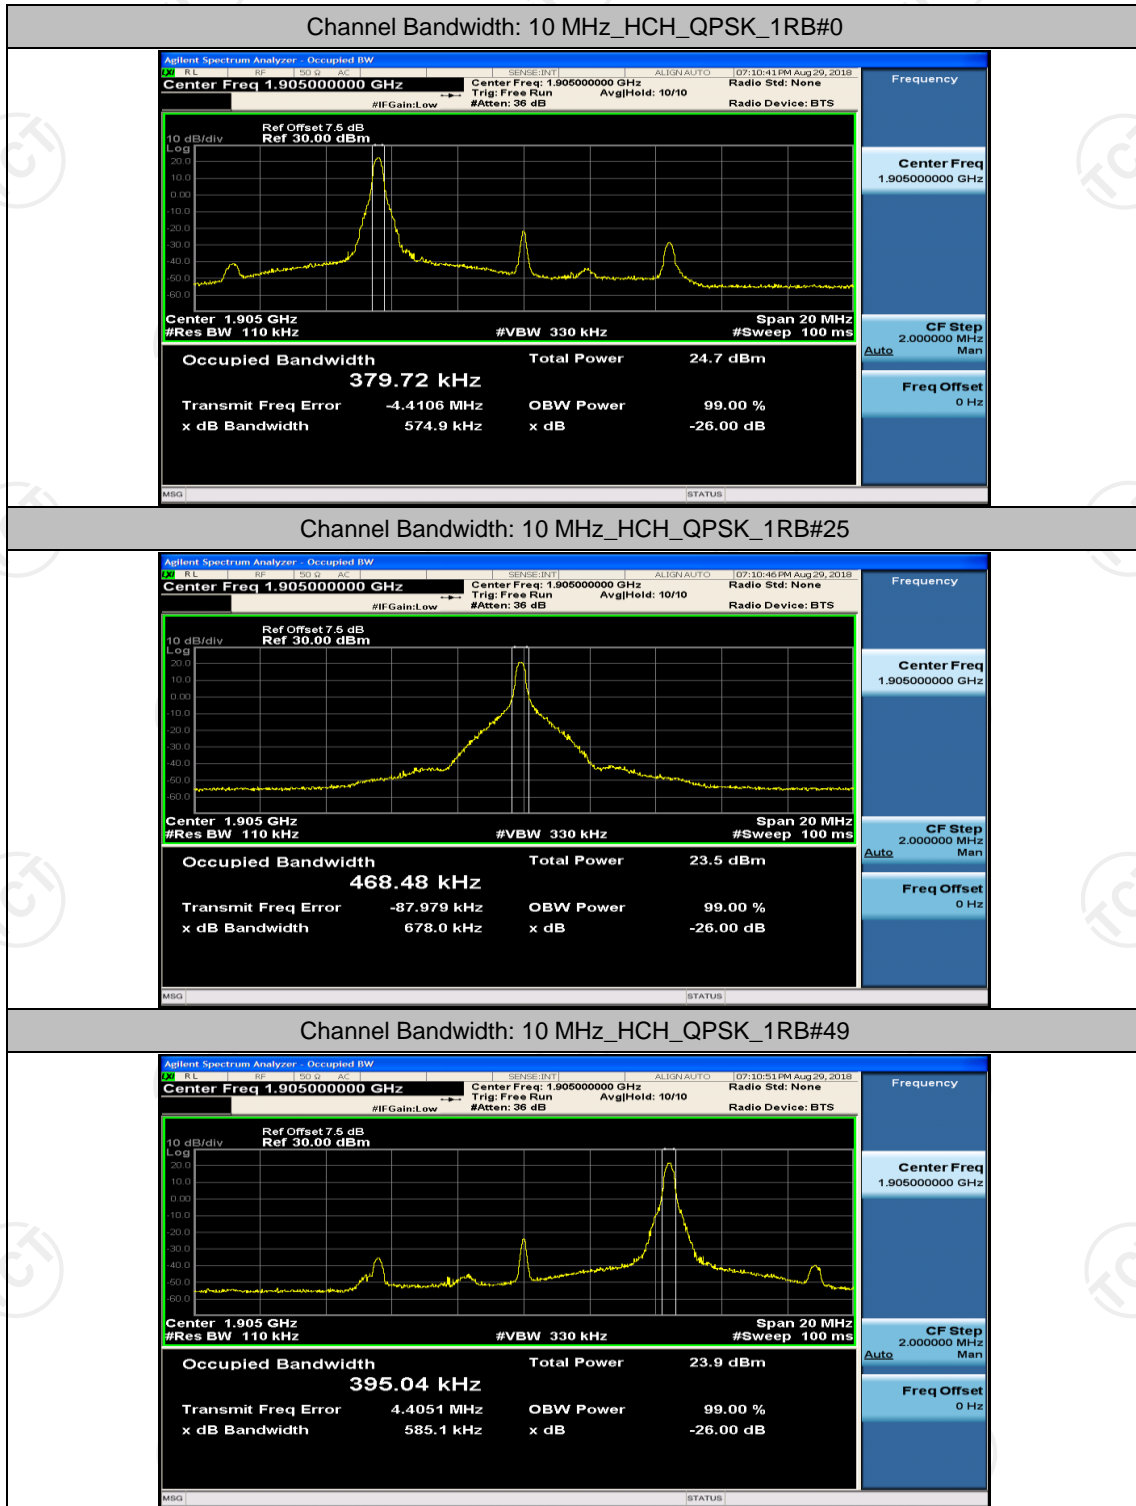

Channel Bandwidth: 10 MHz

Channel Bandwidth: 10 MHz_MCH_QPSK_25RB#0

Channel Bandwidth: 10 MHz_MCH_QPSK_25RB#12

Channel Bandwidth: 10 MHz_MCH_QPSK_25RB#25

Channel Bandwidth: 10 MHz_MCH_QPSK_50RB#0

Channel Bandwidth: 10 MHz_LCH_16QAM_25RB#0

Channel Bandwidth: 10 MHz_LCH_16QAM_25RB#12

Channel Bandwidth: 10 MHz_LCH_16QAM_25RB#25

Channel Bandwidth: 10 MHz_LCH_16QAM_50RB#0