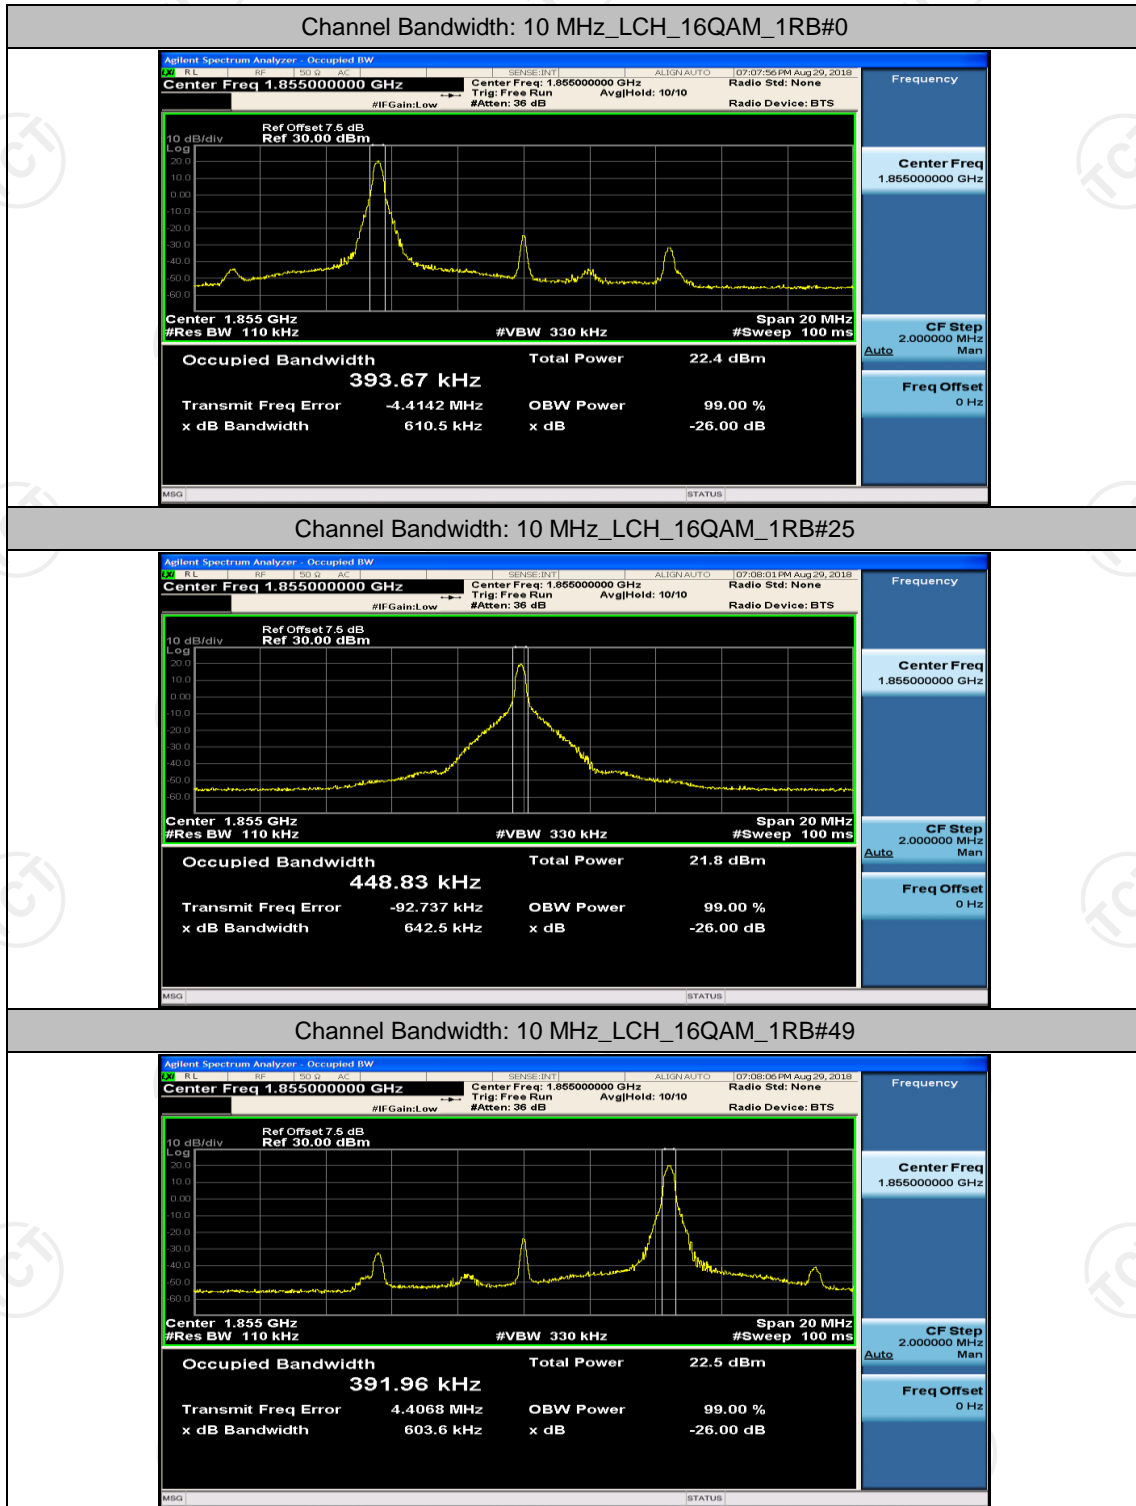

Channel Bandwidth: 10 MHz

Channel Bandwidth: 10 MHz_MCH_QPSK_25RB#0

Channel Bandwidth: 10 MHz_MCH_QPSK_25RB#12

Channel Bandwidth: 10 MHz_MCH_QPSK_25RB#25

Channel Bandwidth: 10 MHz_MCH_QPSK_50RB#0

Channel Bandwidth: 10 MHz_LCH_16QAM_25RB#0

Channel Bandwidth: 10 MHz_LCH_16QAM_25RB#12

Channel Bandwidth: 10 MHz_LCH_16QAM_25RB#25

Channel Bandwidth: 10 MHz_LCH_16QAM_50RB#0