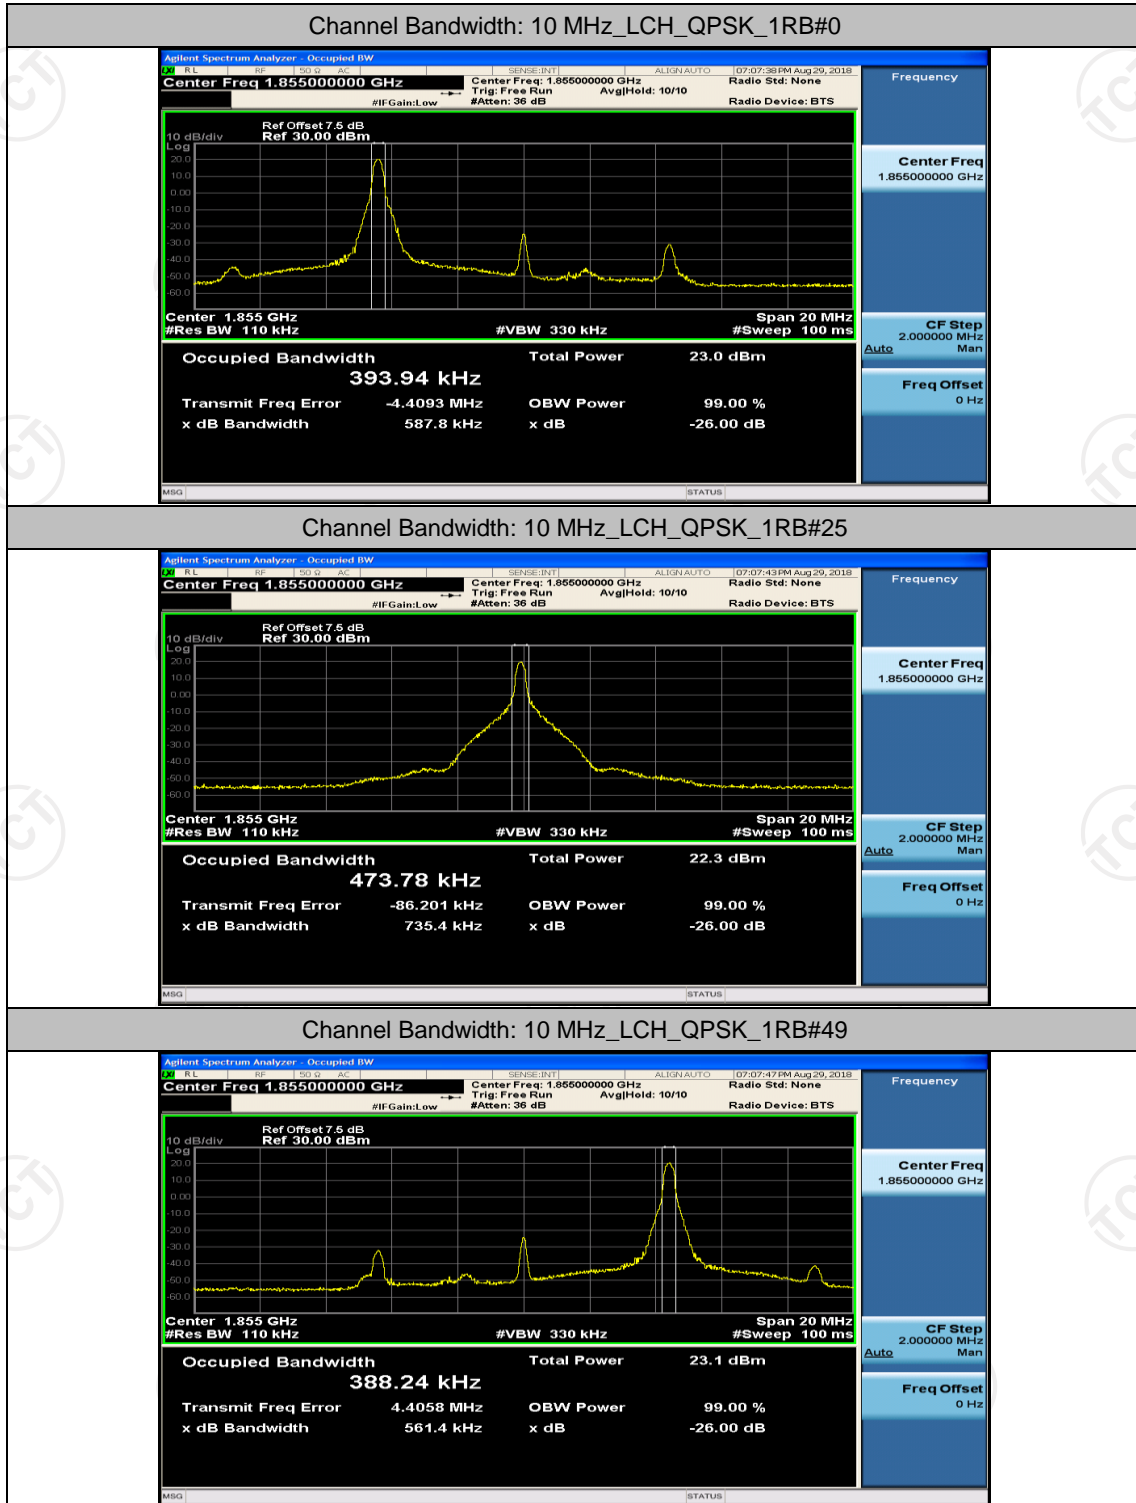

Channel Bandwidth: 10 MHz