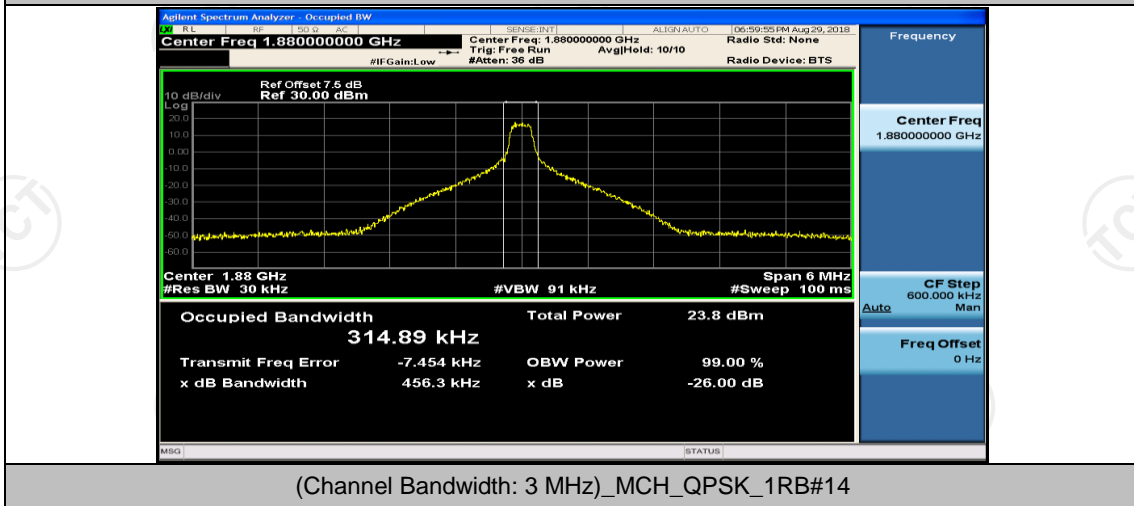

Channel Bandwidth: 3 MHz

(Channel Bandwidth: 3 MHz)_LCH_QPSK_8RB#4

(Channel Bandwidth: 3 MHz)_LCH_QPSK_8RB#7

(Channel Bandwidth: 3 MHz)_LCH_QPSK_15RB#0

(Channel Bandwidth: 3 MHz)_MCH_QPSK_1RB#0

(Channel Bandwidth: 3 MHz)_MCH_QPSK_1RB#7

(Channel Bandwidth: 3 MHz)_MCH_QPSK_1RB#14

(Channel Bandwidth: 3 MHz)_MCH_QPSK_8RB#0

(Channel Bandwidth: 3 MHz)_MCH_QPSK_8RB#4

(Channel Bandwidth: 3 MHz)_MCH_QPSK_8RB#7

(Channel Bandwidth: 3 MHz)_MCH_QPSK_15RB#0