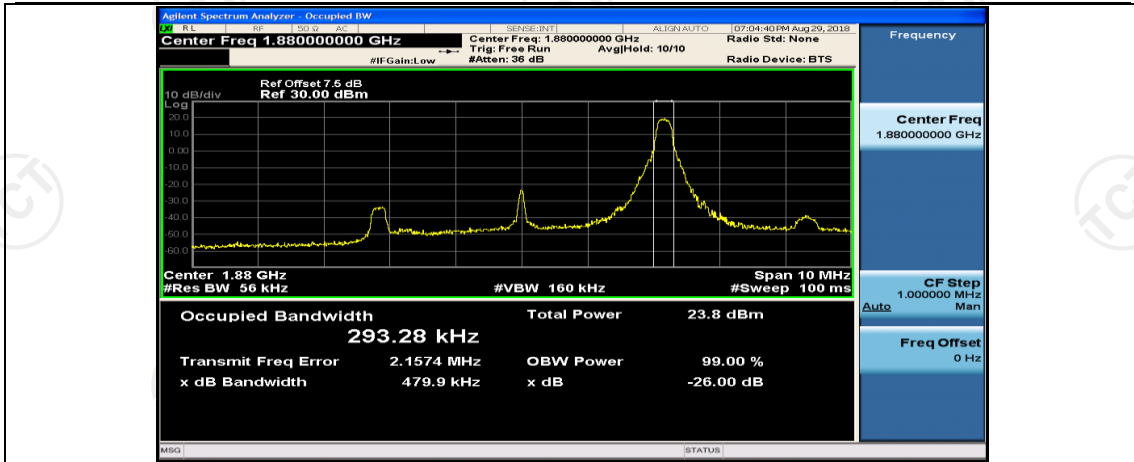

(Channel Bandwidth: 5 MHz)_MCH_QPSK_12RB#0