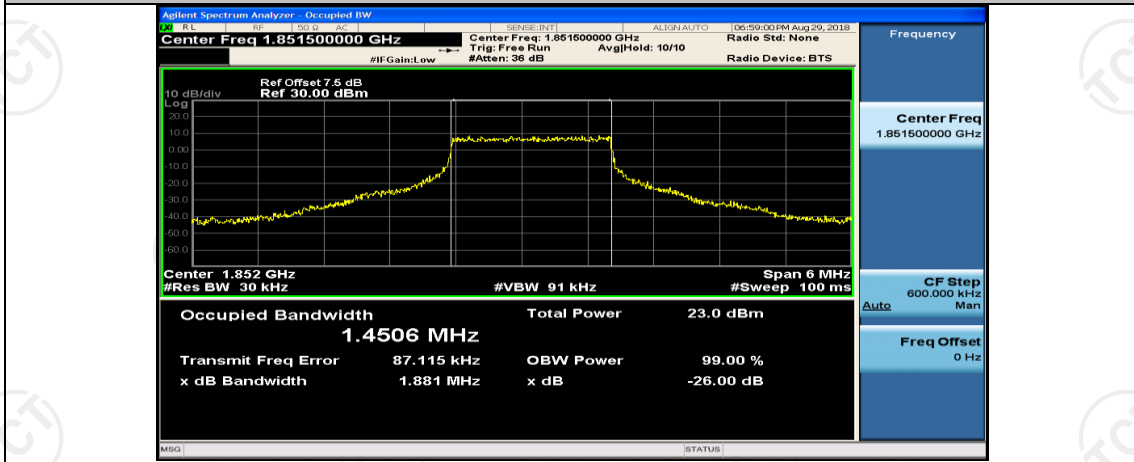

Channel Bandwidth: 3 MHz

(Channel Bandwidth: 3 MHz)_LCH_QPSK_8RB#4

(Channel Bandwidth: 3 MHz)_LCH_QPSK_8RB#7

(Channel Bandwidth: 3 MHz)_LCH_QPSK_15RB#0

(Channel Bandwidth: 3 MHz)_MCH_QPSK_1RB#0

(Channel Bandwidth: 3 MHz)_MCH_QPSK_1RB#7

(Channel Bandwidth: 3 MHz)_MCH_QPSK_1RB#14

(Channel Bandwidth: 3 MHz)_MCH_QPSK_8RB#0

(Channel Bandwidth: 3 MHz)_MCH_QPSK_8RB#4

(Channel Bandwidth: 3 MHz)_MCH_QPSK_8RB#7

(Channel Bandwidth: 3 MHz)_MCH_QPSK_15RB#0