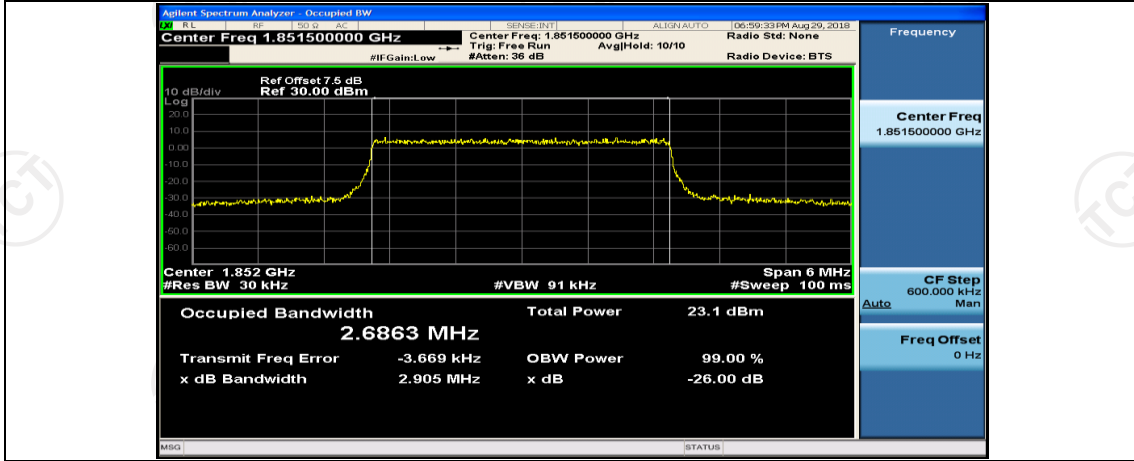

Channel Bandwidth: 3 MHz

(Channel Bandwidth: 3 MHz)_LCH_QPSK_8RB#4

(Channel Bandwidth: 3 MHz)_LCH_QPSK_8RB#7

(Channel Bandwidth: 3 MHz)_LCH_QPSK_15RB#0

(Channel Bandwidth: 3 MHz)_MCH_QPSK_1RB#0

(Channel Bandwidth: 3 MHz)_MCH_QPSK_1RB#7