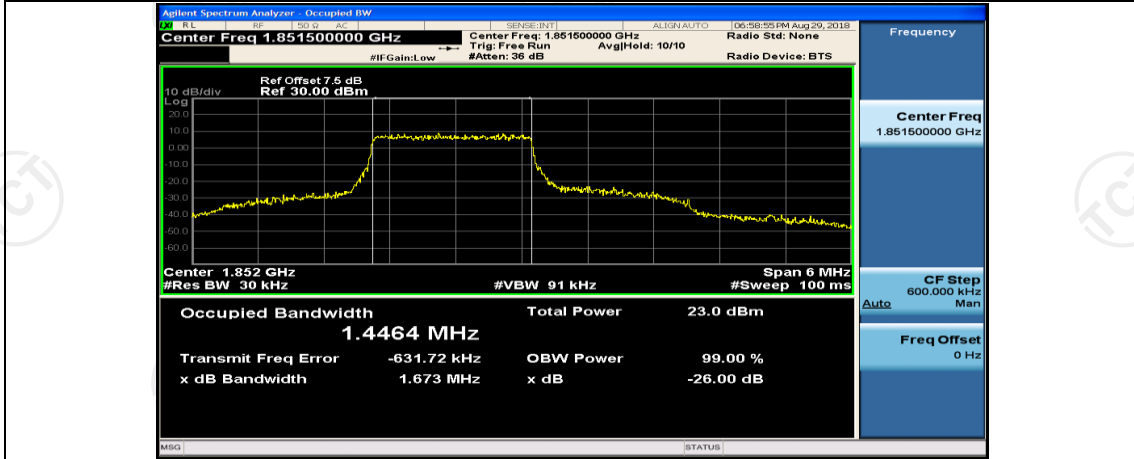

Channel Bandwidth: 3 MHz

(Channel Bandwidth: 3 MHz)_LCH_QPSK_8RB#4

(Channel Bandwidth: 3 MHz)_LCH_QPSK_8RB#7

(Channel Bandwidth: 3 MHz)_LCH_QPSK_15RB#0

(Channel Bandwidth: 3 MHz)_MCH_QPSK_1RB#0

(Channel Bandwidth: 3 MHz)_MCH_QPSK_1RB#7

(Channel Bandwidth: 3 MHz)_MCH_QPSK_1RB#14

(Channel Bandwidth: 3 MHz)_MCH_QPSK_8RB#0

(Channel Bandwidth: 3 MHz)_MCH_QPSK_8RB#4

(Channel Bandwidth: 3 MHz)_MCH_QPSK_8RB#7

(Channel Bandwidth: 3 MHz)_MCH_QPSK_15RB#0