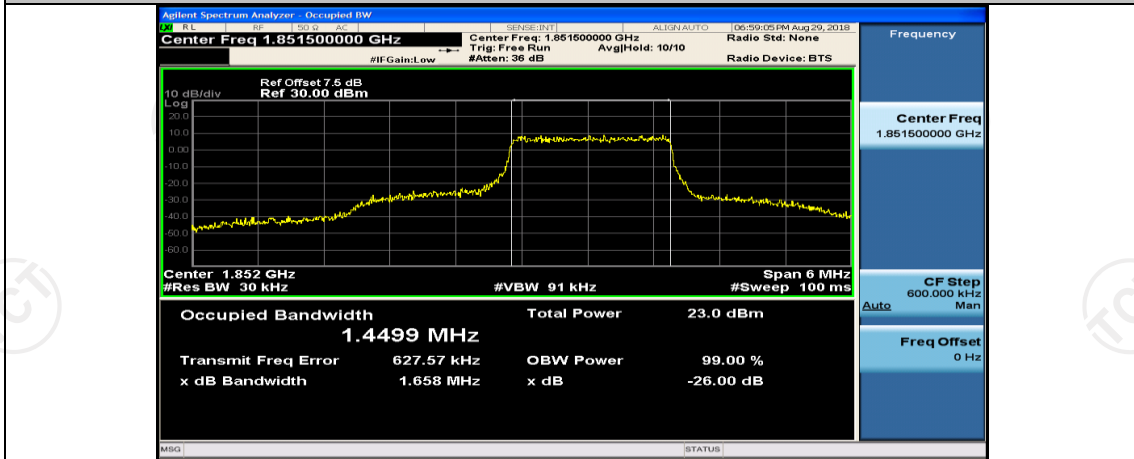

Channel Bandwidth: 3 MHz

(Channel Bandwidth: 3 MHz)_LCH_QPSK_8RB#4

(Channel Bandwidth: 3 MHz)_LCH_QPSK_8RB#7

(Channel Bandwidth: 3 MHz)_LCH_QPSK_15RB#0

(Channel Bandwidth: 3 MHz)_MCH_QPSK_1RB#0

(Channel Bandwidth: 3 MHz)_MCH_QPSK_1RB#7

(Channel Bandwidth: 3 MHz)_MCH_QPSK_1RB#14

(Channel Bandwidth: 3 MHz)_MCH_QPSK_8RB#0

(Channel Bandwidth: 3 MHz)_MCH_QPSK_8RB#4

(Channel Bandwidth: 3 MHz)_MCH_QPSK_8RB#7

(Channel Bandwidth: 3 MHz)_MCH_QPSK_15RB#0