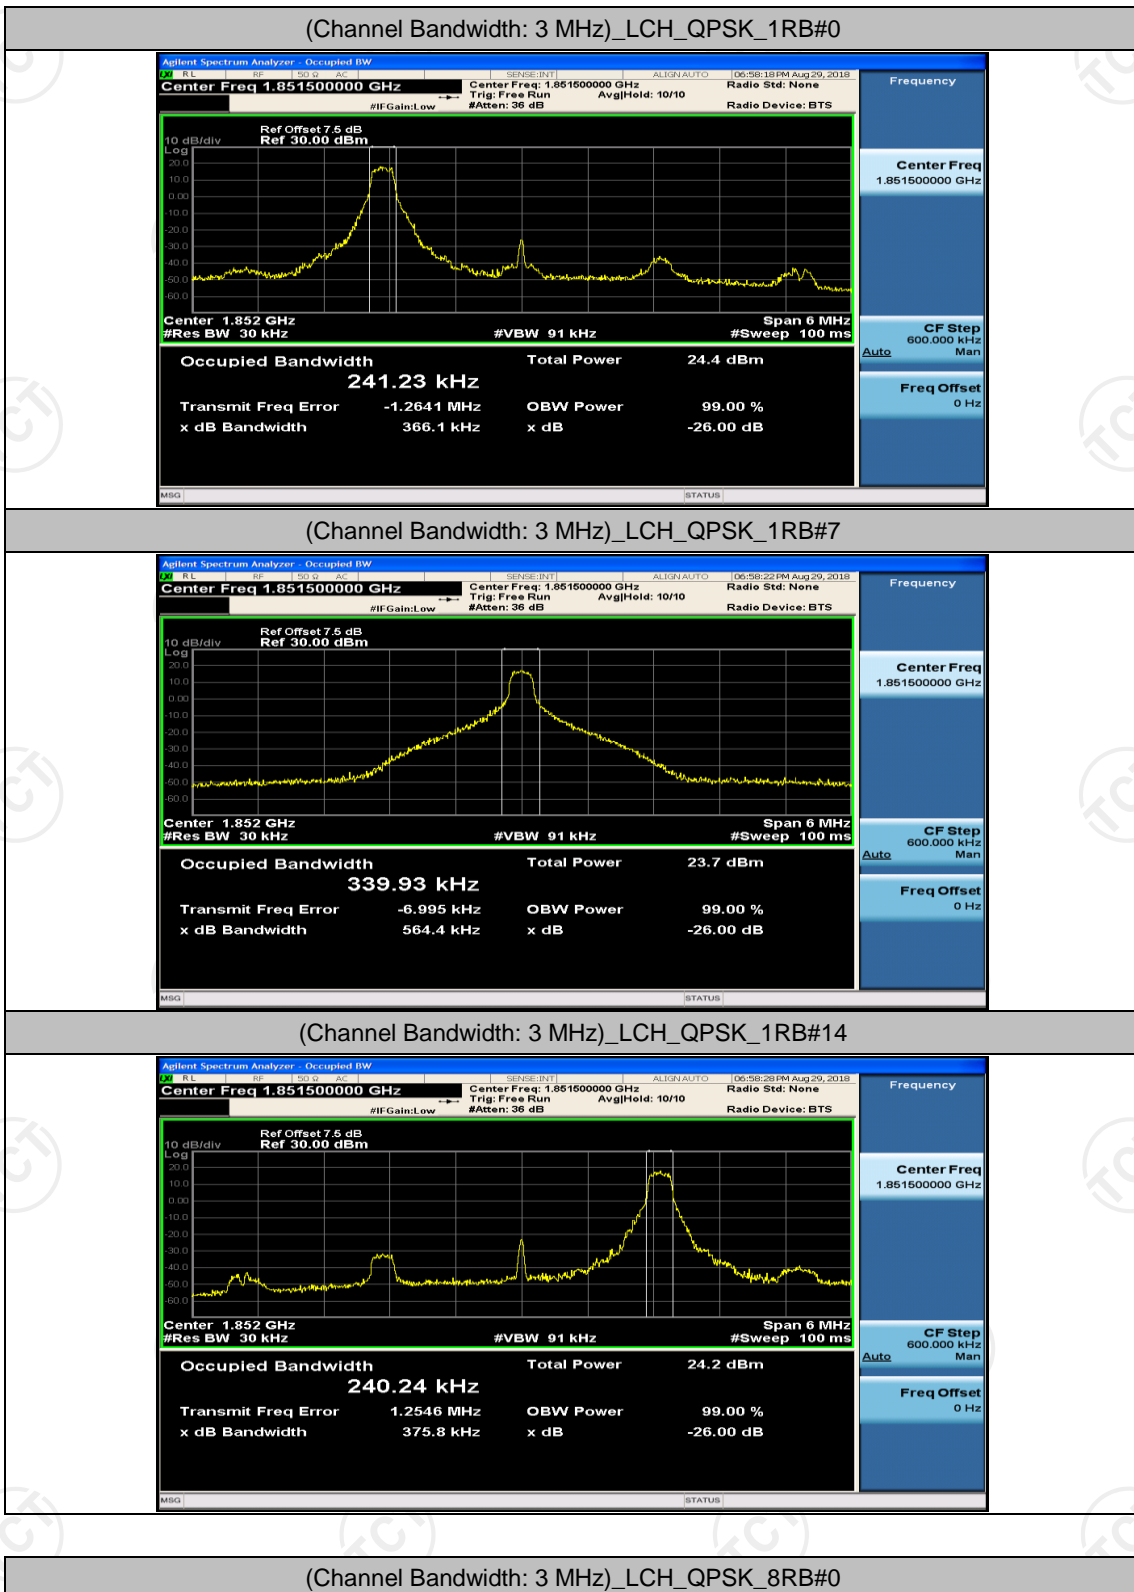

Channel Bandwidth: 3 MHz

(Channel Bandwidth: 3 MHz)_LCH_QPSK_8RB#4

(Channel Bandwidth: 3 MHz)_LCH_QPSK_8RB#7

(Channel Bandwidth: 3 MHz)_LCH_QPSK_15RB#0

(Channel Bandwidth: 3 MHz)_MCH_QPSK_1RB#0

(Channel Bandwidth: 3 MHz)_MCH_QPSK_1RB#7

(Channel Bandwidth: 3 MHz)_MCH_QPSK_1RB#14

(Channel Bandwidth: 3 MHz)_MCH_QPSK_8RB#0

(Channel Bandwidth: 3 MHz)_MCH_QPSK_8RB#4

(Channel Bandwidth: 3 MHz)_MCH_QPSK_8RB#7

(Channel Bandwidth: 3 MHz)_MCH_QPSK_15RB#0