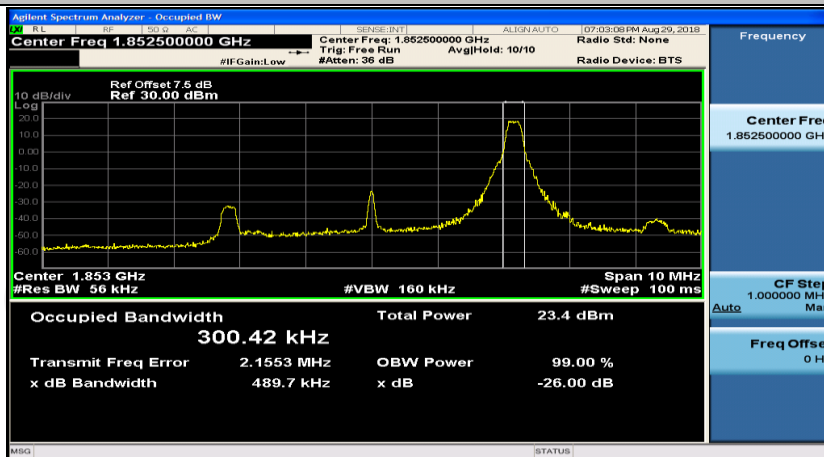

(Channel Bandwidth: 3 MHz)_HCH_16QAM_15RB#0

Channel Bandwidth: 5 MHz

(Channel Bandwidth: 5 MHz)_LCH_QPSK_1RB#0

(Channel Bandwidth: 5 MHz)_LCH_QPSK_1RB#12

(Channel Bandwidth: 5 MHz)_LCH_QPSK_1RB#24

(Channel Bandwidth: 5 MHz)_LCH_QPSK_12RB#0