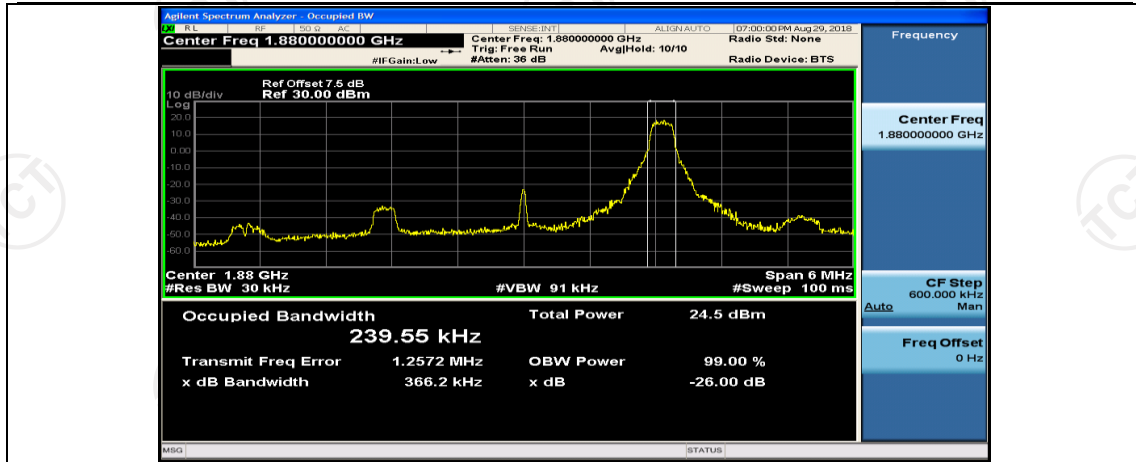

(Channel Bandwidth: 3 MHz)_MCH_QPSK_8RB#0