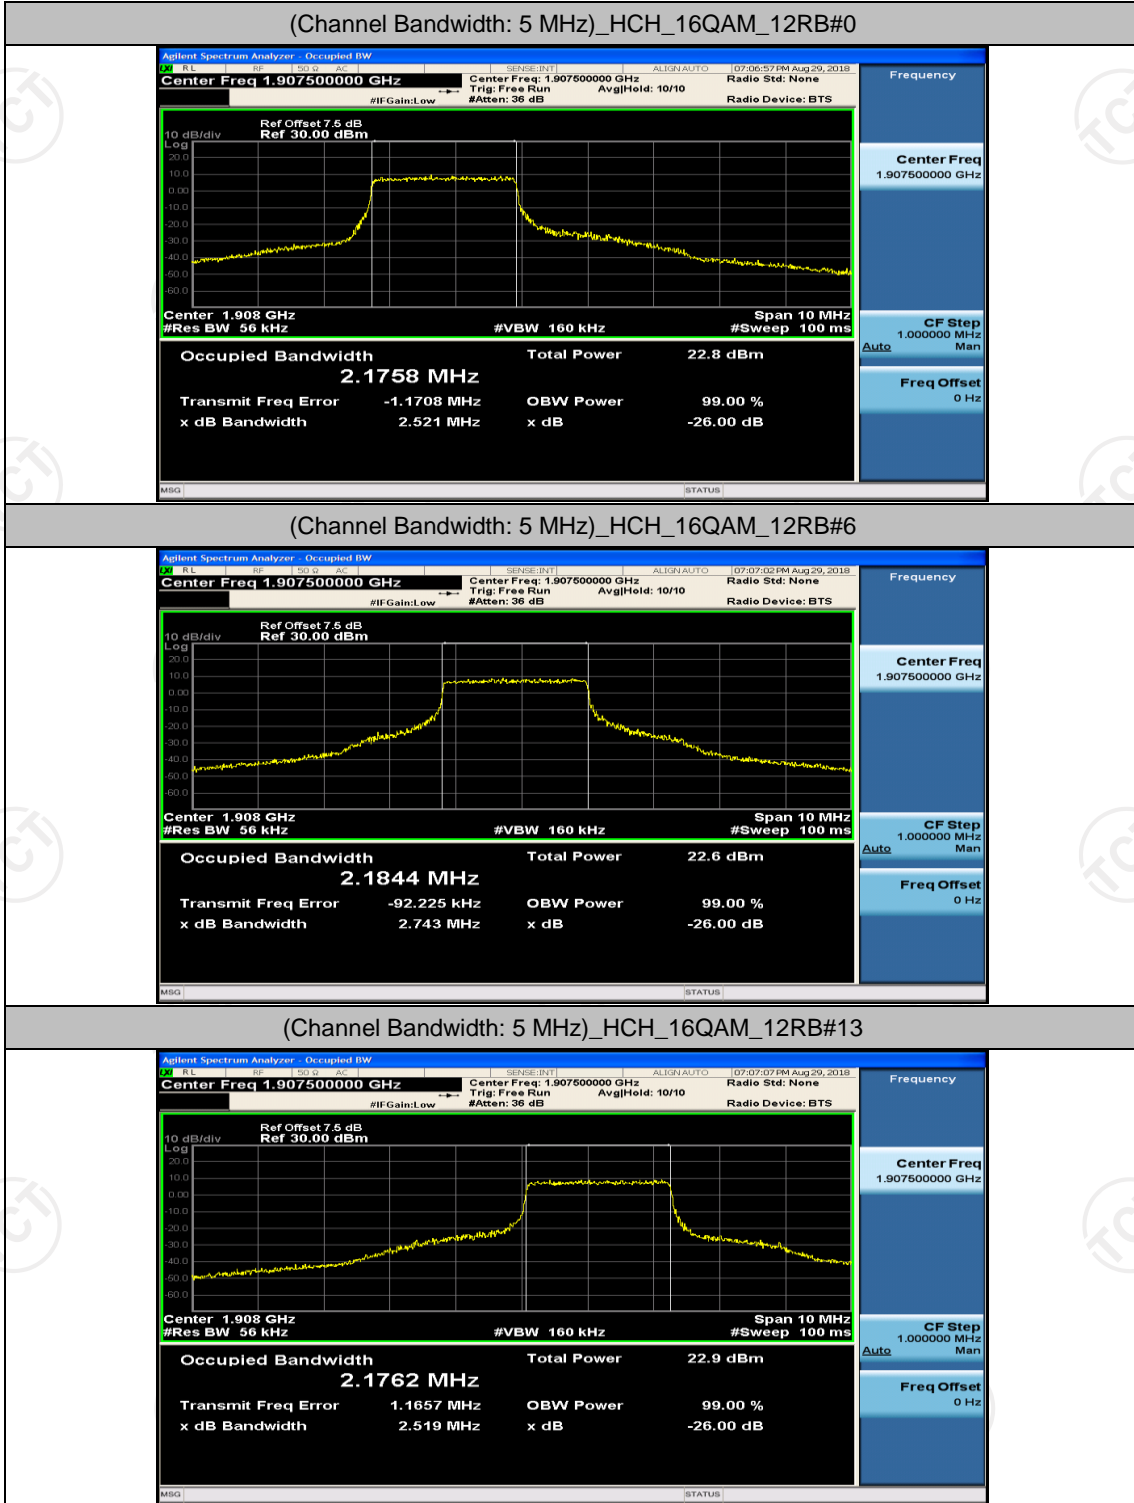

(Channel Bandwidth: 5 MHz)_MCH_16QAM_12RB#13

(Channel Bandwidth: 5 MHz)_MCH_16QAM_25RB#0

(Channel Bandwidth: 5 MHz)_HCH_16QAM_1RB#0

(Channel Bandwidth: 5 MHz)_HCH_16QAM_1RB#12

(Channel Bandwidth: 5 MHz)_HCH_16QAM_1RB#24