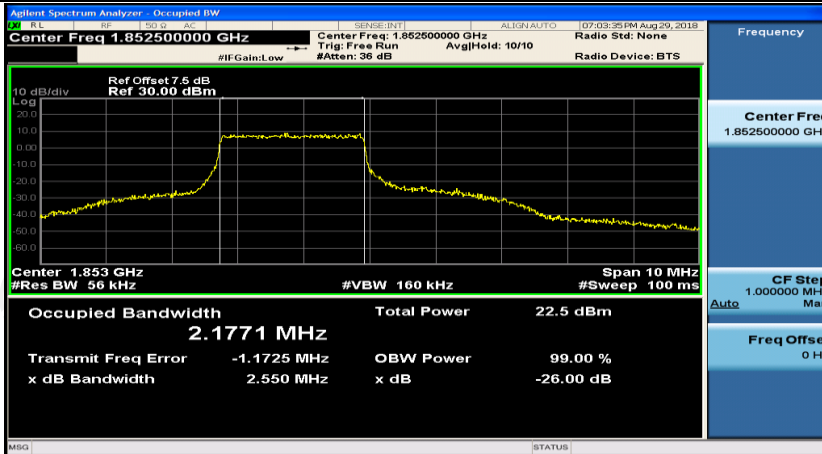

(Channel Bandwidth: 3 MHz)_HCH_16QAM_15RB#0

Channel Bandwidth: 5 MHz

(Channel Bandwidth: 5 MHz)_LCH_QPSK_1RB#0

(Channel Bandwidth: 5 MHz)_LCH_QPSK_1RB#12

(Channel Bandwidth: 5 MHz)_LCH_QPSK_1RB#24

(Channel Bandwidth: 5 MHz)_LCH_QPSK_12RB#0