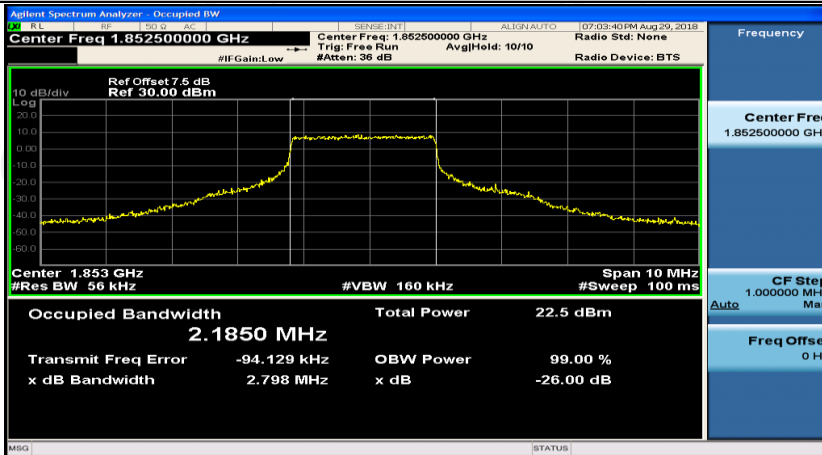

(Channel Bandwidth: 5 MHz)_LCH_QPSK_12RB#6