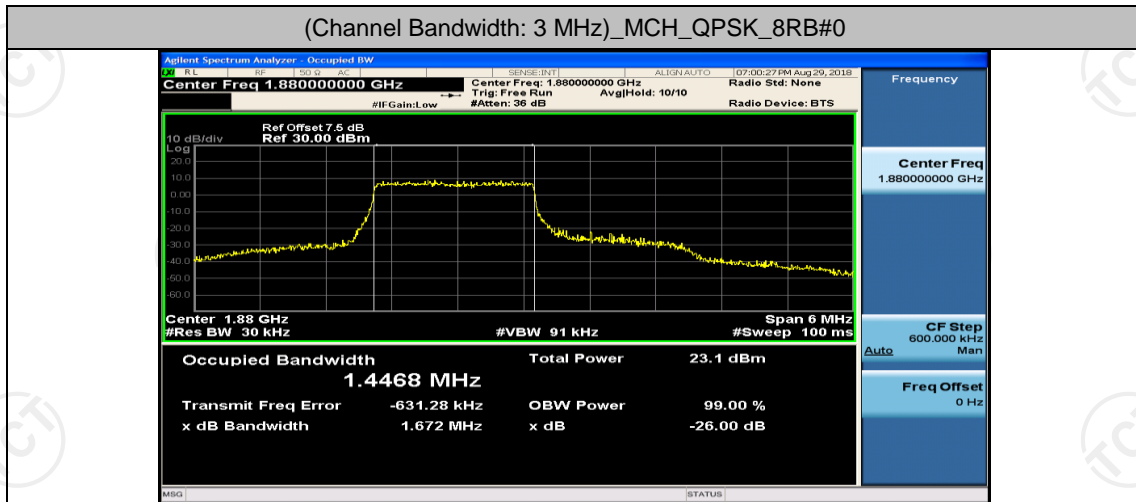

Channel Bandwidth: 3 MHz

(Channel Bandwidth: 3 MHz)_LCH_QPSK_8RB#4

(Channel Bandwidth: 3 MHz)_LCH_QPSK_8RB#7

(Channel Bandwidth: 3 MHz)_LCH_QPSK_15RB#0

(Channel Bandwidth: 3 MHz)_MCH_QPSK_1RB#0

(Channel Bandwidth: 3 MHz)_MCH_QPSK_1RB#7

(Channel Bandwidth: 3 MHz)_MCH_QPSK_1RB#14

(Channel Bandwidth: 3 MHz)_MCH_QPSK_8RB#0

(Channel Bandwidth: 3 MHz)_MCH_QPSK_8RB#4

(Channel Bandwidth: 3 MHz)_MCH_QPSK_8RB#7

(Channel Bandwidth: 3 MHz)_MCH_QPSK_15RB#0