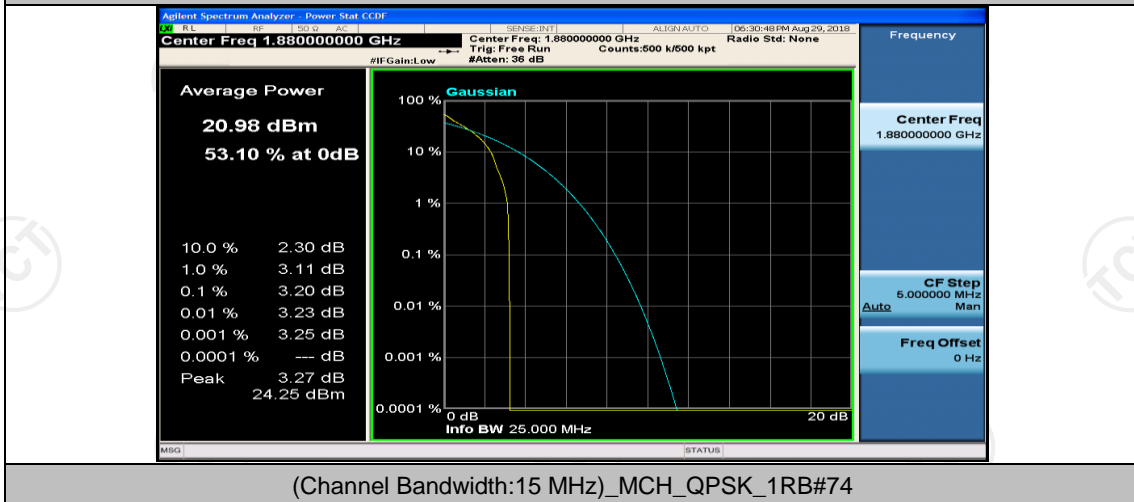

(Channel Bandwidth:15 MHz)_MCH_QPSK_1RB#37

(Channel Bandwidth:15 MHz)_MCH_QPSK_1RB#74