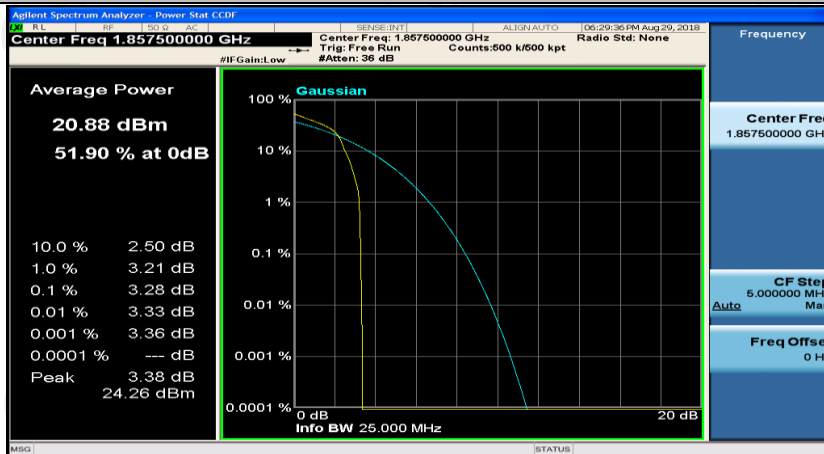

(Channel Bandwidth:15 MHz)_LCH_16QAM_1RB#74