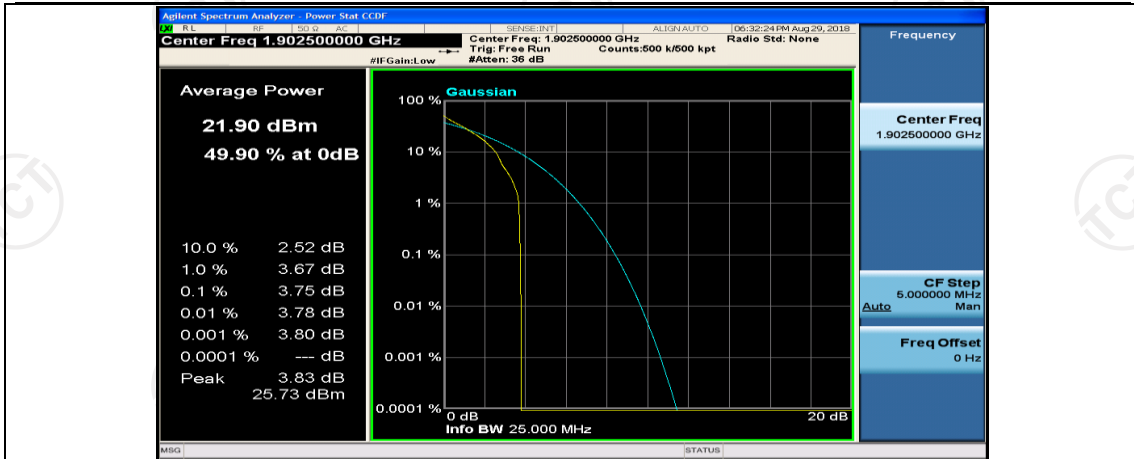

(Channel Bandwidth:15 MHz)_HCH_QPSK_1RB#0