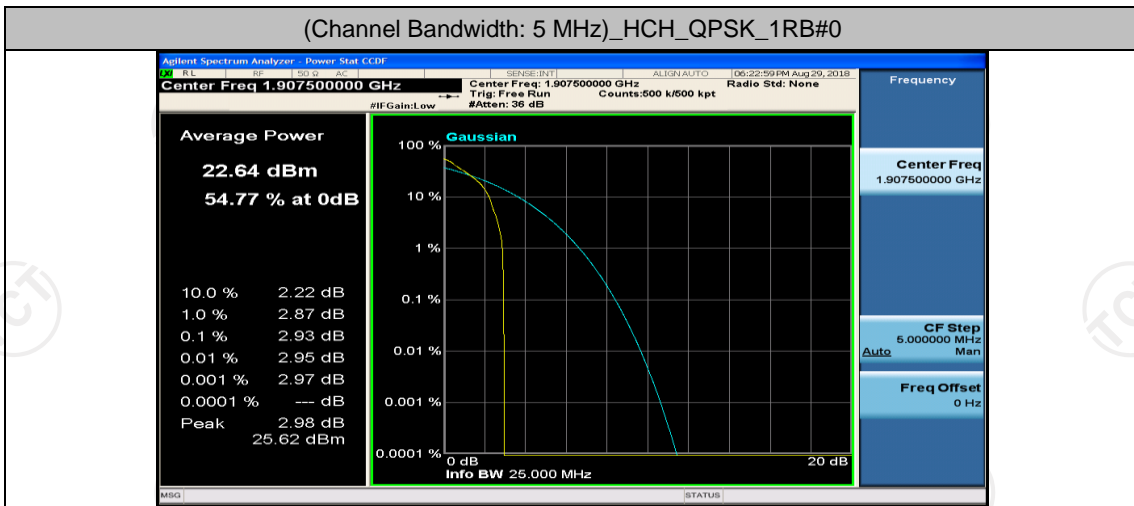

(Channel Bandwidth: 5 MHz)\_MCH\_QPSK\_12RB#0

(Channel Bandwidth: 5 MHz)\_MCH\_QPSK\_12RB#6

(Channel Bandwidth: 5 MHz)\_MCH\_QPSK\_12RB#13

(Channel Bandwidth: 5 MHz)\_MCH\_QPSK\_25RB#0

(Channel Bandwidth: 5 MHz)\_HCH\_QPSK\_1RB#0