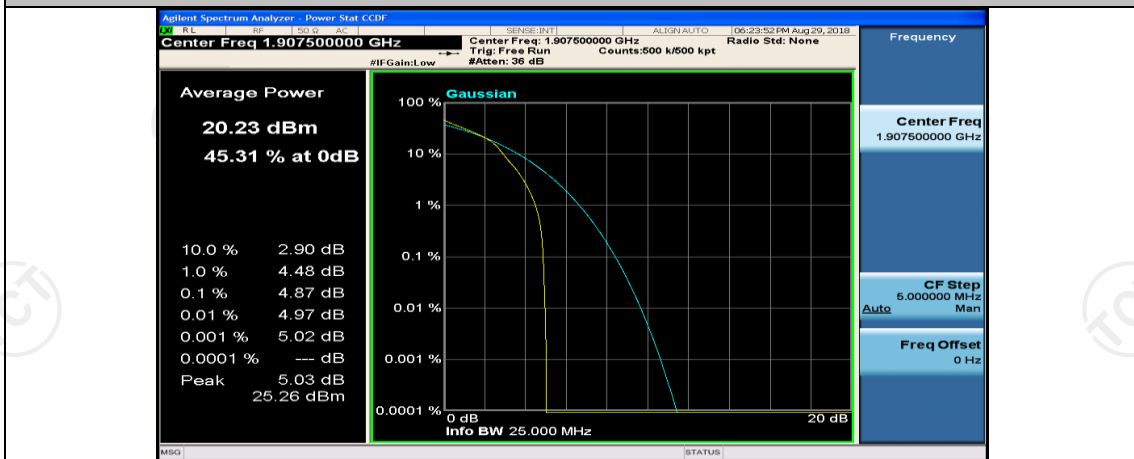

(Channel Bandwidth: 5 MHz)\_HCH\_16QAM\_1RB#0

(Channel Bandwidth: 5 MHz)\_HCH\_16QAM\_1RB#12

(Channel Bandwidth: 5 MHz)\_HCH\_16QAM\_1RB#24

(Channel Bandwidth: 5 MHz)\_HCH\_16QAM\_12RB#0

(Channel Bandwidth: 5 MHz)\_HCH\_16QAM\_12RB#6