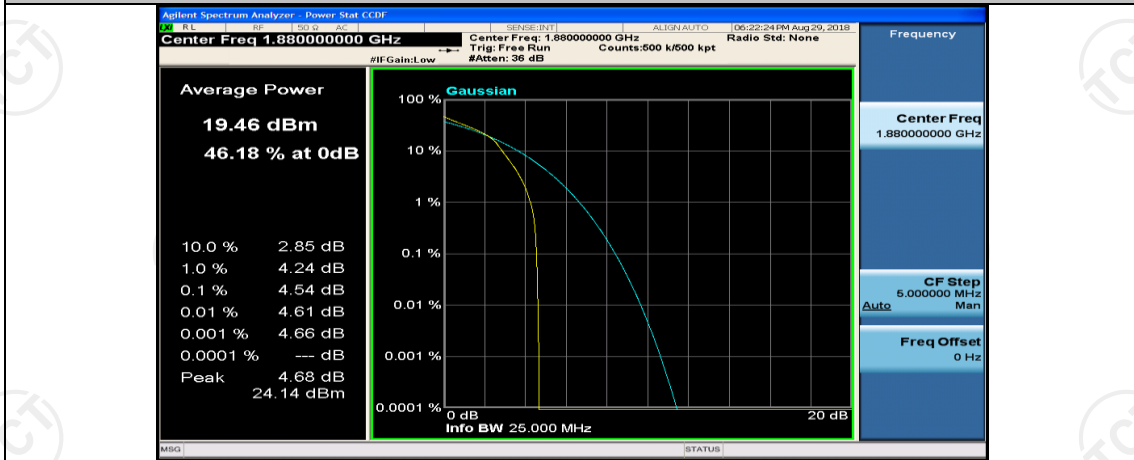

(Channel Bandwidth: 5 MHz)_MCH_16QAM_12RB#0