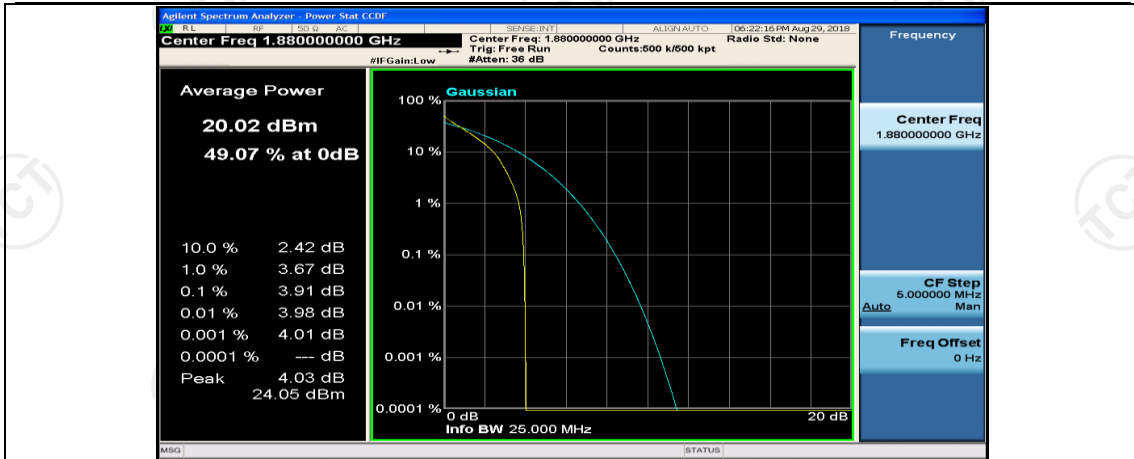

(Channel Bandwidth: 5 MHz)\_MCH\_QPSK\_12RB#0

(Channel Bandwidth: 5 MHz)\_MCH\_QPSK\_12RB#6

(Channel Bandwidth: 5 MHz)\_MCH\_QPSK\_12RB#13

(Channel Bandwidth: 5 MHz)\_MCH\_QPSK\_25RB#0

(Channel Bandwidth: 5 MHz)\_HCH\_QPSK\_1RB#0

(Channel Bandwidth: 5 MHz)\_HCH\_QPSK\_1RB#12

(Channel Bandwidth: 5 MHz)\_HCH\_QPSK\_1RB#24

(Channel Bandwidth: 5 MHz)\_HCH\_QPSK\_12RB#0

(Channel Bandwidth: 5 MHz)\_HCH\_QPSK\_12RB#6

(Channel Bandwidth: 5 MHz)\_HCH\_QPSK\_12RB#13