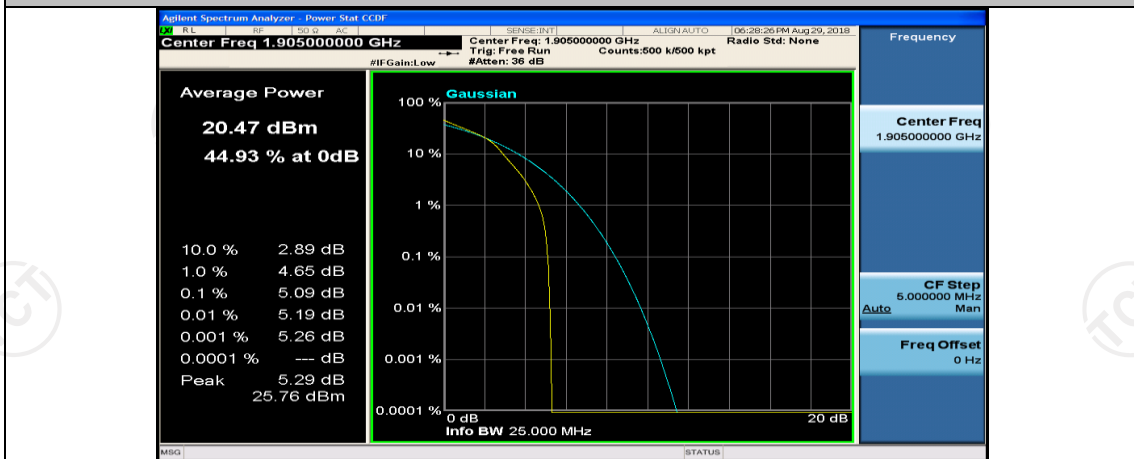

Channel Bandwidth: 10 MHz\_MCH\_16QAM\_25RB#0

Channel Bandwidth: 10 MHz\_MCH\_16QAM\_25RB#12

Channel Bandwidth: 10 MHz\_MCH\_16QAM\_25RB#25