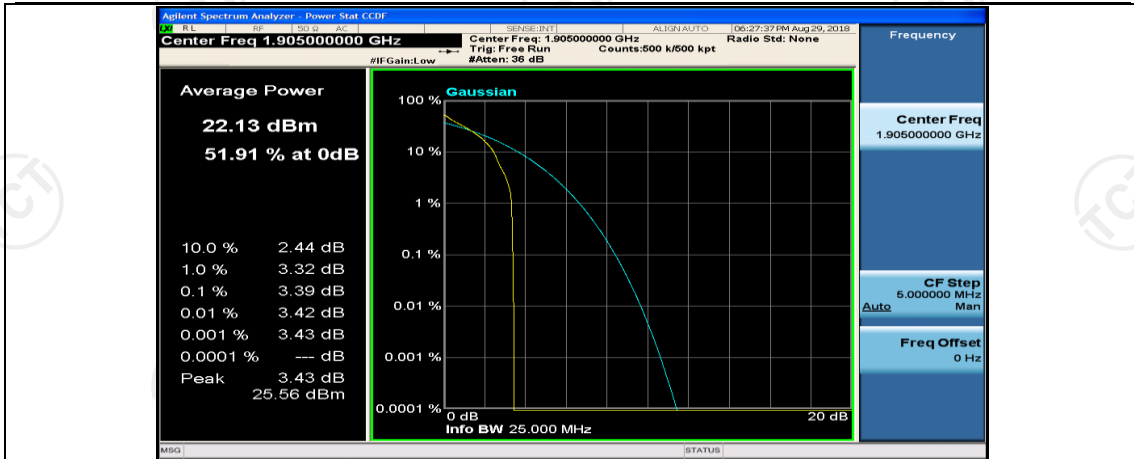

## Channel Bandwidth: 10 MHz

Channel Bandwidth: 10 MHz\_HCH\_QPSK\_25RB#25

Channel Bandwidth: 10 MHz\_HCH\_QPSK\_50RB#0

Channel Bandwidth: 10 MHz\_LCH\_16QAM\_1RB#0

Channel Bandwidth: 10 MHz\_LCH\_16QAM\_1RB#24