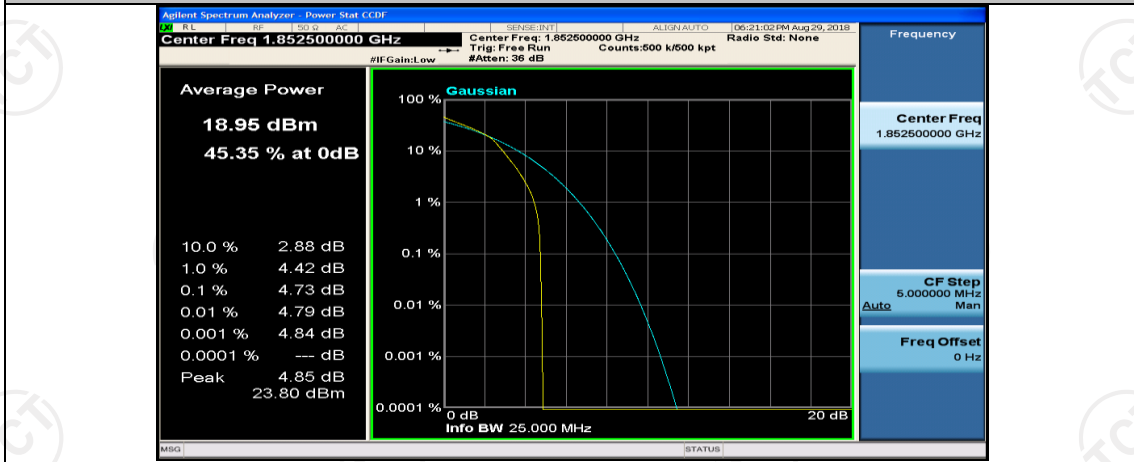

(Channel Bandwidth: 5 MHz)\_HCH\_QPSK\_25RB#0

(Channel Bandwidth: 5 MHz)\_LCH\_16QAM\_1RB#0

(Channel Bandwidth: 5 MHz)\_LCH\_16QAM\_1RB#12

(Channel Bandwidth: 5 MHz)\_LCH\_16QAM\_1RB#24

(Channel Bandwidth: 5 MHz)\_LCH\_16QAM\_12RB#0

(Channel Bandwidth: 5 MHz)\_LCH\_16QAM\_12RB#6

(Channel Bandwidth: 5 MHz)\_LCH\_16QAM\_12RB#13

(Channel Bandwidth: 5 MHz)\_LCH\_16QAM\_25RB#0

(Channel Bandwidth: 5 MHz)\_MCH\_16QAM\_1RB#0

(Channel Bandwidth: 5 MHz)\_MCH\_16QAM\_1RB#12