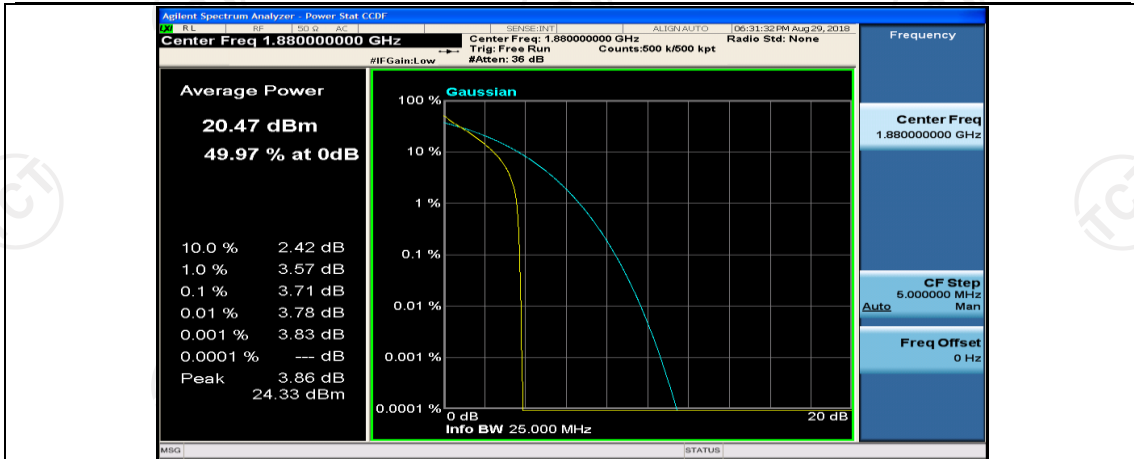

(Channel Bandwidth:15 MHz)\_MCH\_QPSK\_1RB#37

(Channel Bandwidth:15 MHz)\_MCH\_QPSK\_1RB#74

(Channel Bandwidth:15 MHz)\_MCH\_QPSK\_37RB#0

(Channel Bandwidth:15 MHz)\_MCH\_QPSK\_37RB#18

(Channel Bandwidth:15 MHz)\_MCH\_QPSK\_37RB#38