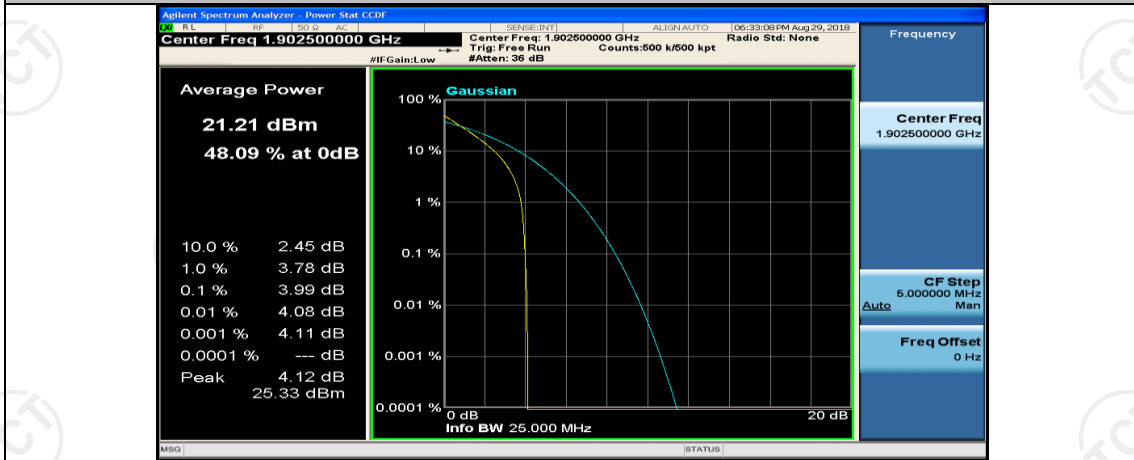

(Channel Bandwidth:15 MHz)\_MCH\_QPSK\_75RB#0

(Channel Bandwidth:15 MHz)\_HCH\_QPSK\_1RB#0

(Channel Bandwidth:15 MHz)\_HCH\_QPSK\_1RB#37

(Channel Bandwidth:15 MHz)\_HCH\_QPSK\_37RB#38

(Channel Bandwidth:15 MHz)\_HCH\_QPSK\_75RB#0