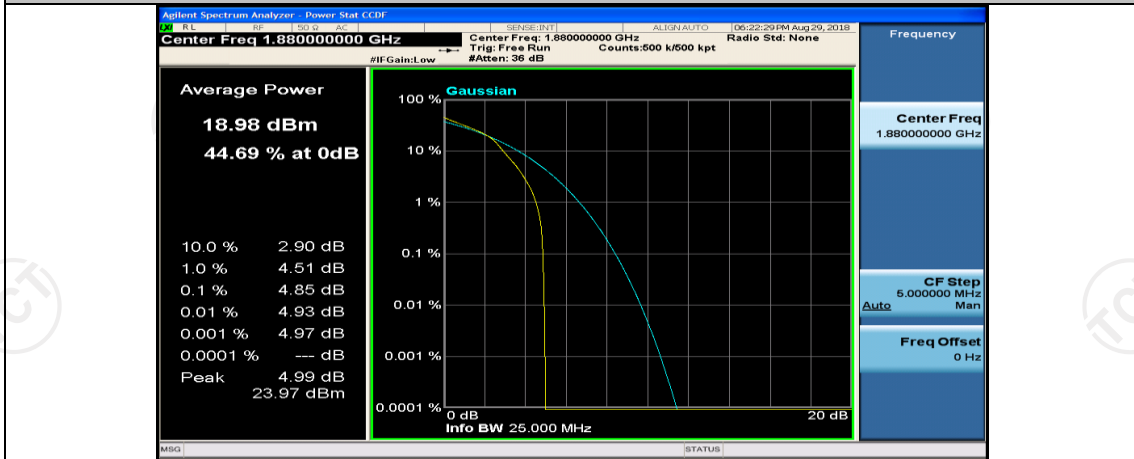

(Channel Bandwidth: 5 MHz)_MCH_16QAM_12RB#6