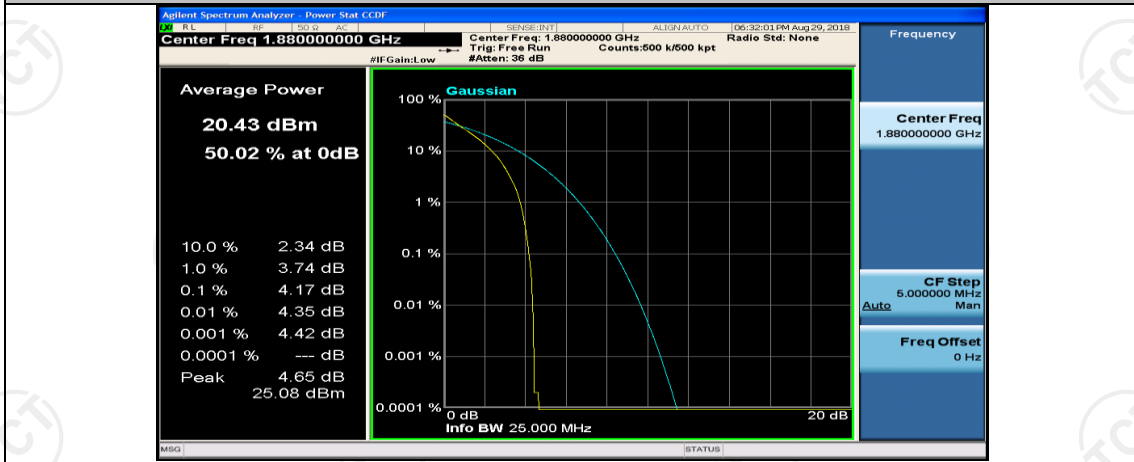

(Channel Bandwidth:15 MHz)_MCH_QPSK_75RB#0