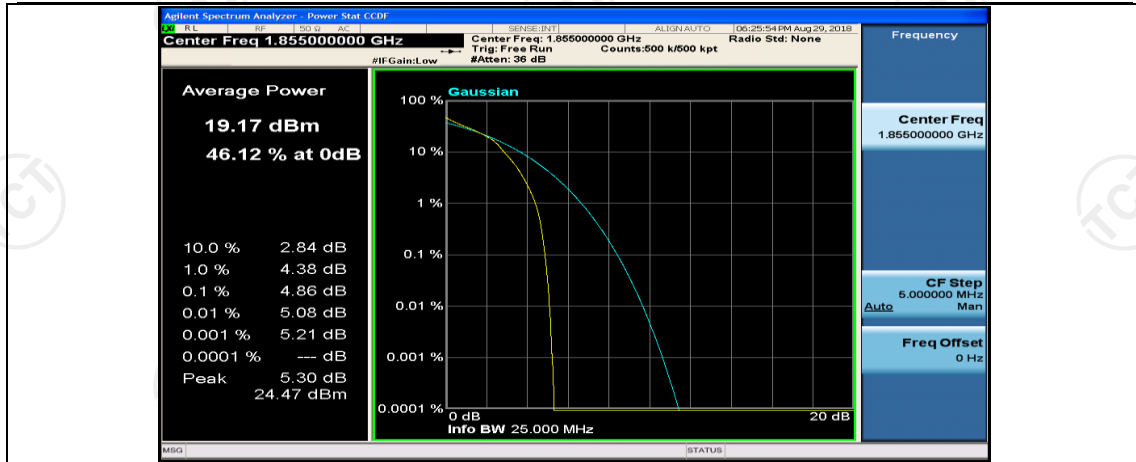

Channel Bandwidth: 10 MHz_MCH_16QAM_1RB#0