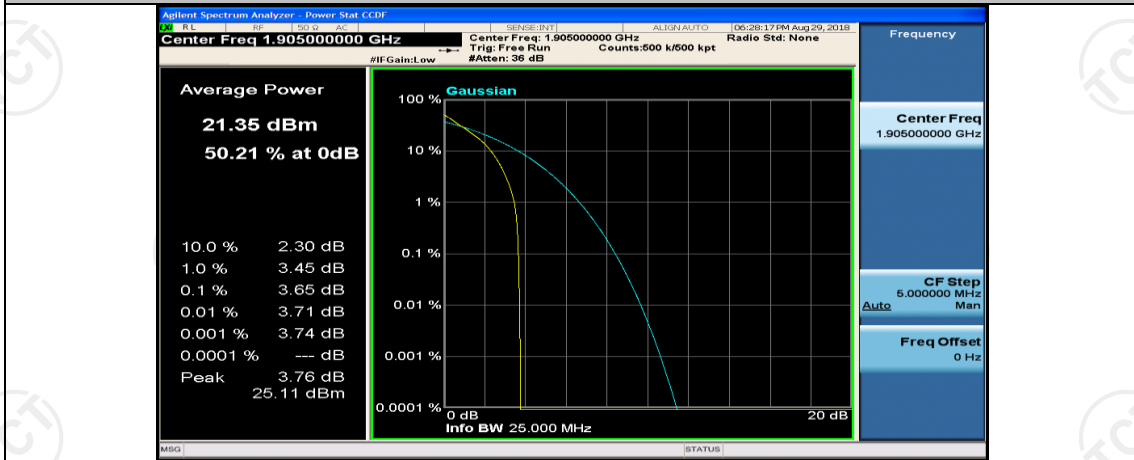

## Channel Bandwidth: 10 MHz

Channel Bandwidth: 10 MHz\_HCH\_QPSK\_25RB#25

Channel Bandwidth: 10 MHz\_HCH\_QPSK\_50RB#0

Channel Bandwidth: 10 MHz\_LCH\_16QAM\_1RB#0

Channel Bandwidth: 10 MHz\_LCH\_16QAM\_1RB#24