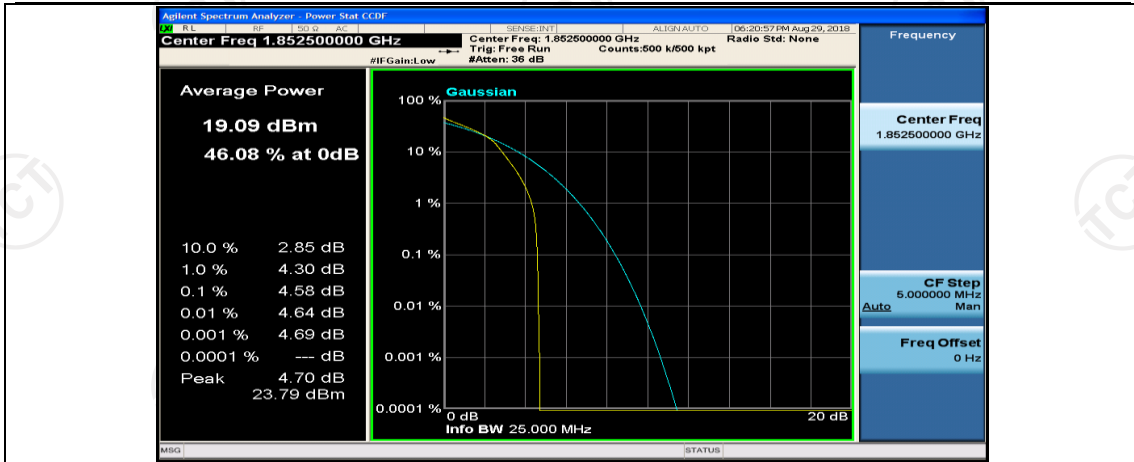

(Channel Bandwidth: 5 MHz)\_HCH\_QPSK\_25RB#0

(Channel Bandwidth: 5 MHz)\_LCH\_16QAM\_1RB#0

(Channel Bandwidth: 5 MHz)\_LCH\_16QAM\_1RB#12

(Channel Bandwidth: 5 MHz)\_LCH\_16QAM\_1RB#24

(Channel Bandwidth: 5 MHz)\_LCH\_16QAM\_12RB#0

(Channel Bandwidth: 5 MHz)\_LCH\_16QAM\_12RB#6

(Channel Bandwidth: 5 MHz)\_LCH\_16QAM\_12RB#13

(Channel Bandwidth: 5 MHz)\_LCH\_16QAM\_25RB#0

(Channel Bandwidth: 5 MHz)\_MCH\_16QAM\_1RB#0

(Channel Bandwidth: 5 MHz)\_MCH\_16QAM\_1RB#12