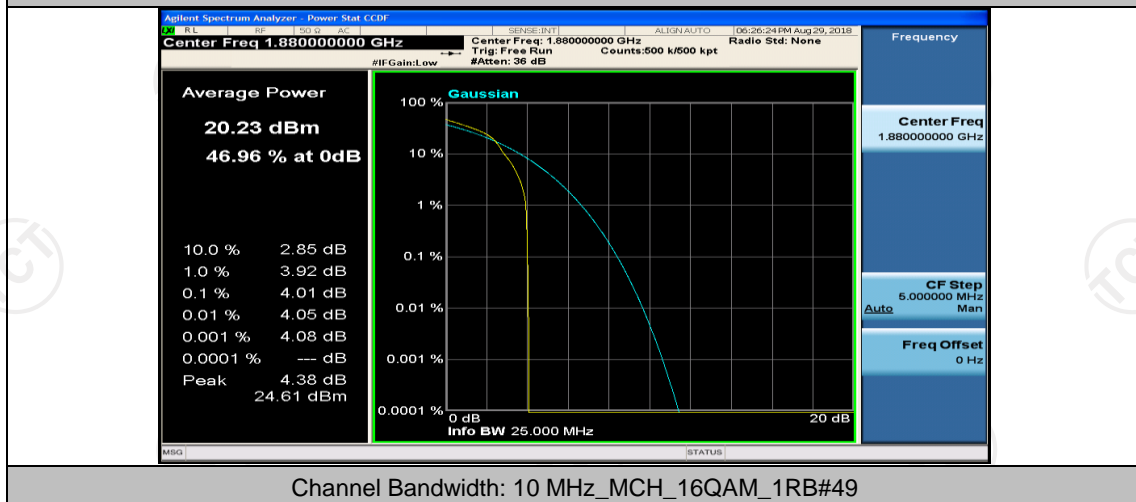

Channel Bandwidth: 10 MHz\_LCH\_16QAM\_1RB#49

Channel Bandwidth: 10 MHz\_LCH\_16QAM\_25RB#0

Channel Bandwidth: 10 MHz\_MCH\_16QAM\_1RB#0

Channel Bandwidth: 10 MHz\_MCH\_16QAM\_1RB#24

Channel Bandwidth: 10 MHz\_MCH\_16QAM\_1RB#49