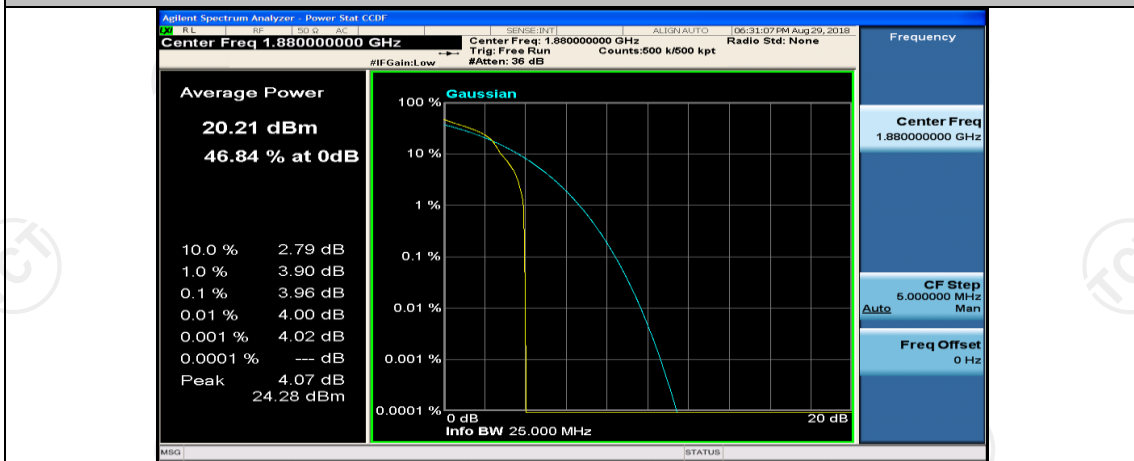

(Channel Bandwidth:15 MHz)\_LCH\_16QAM\_37RB#38

(Channel Bandwidth:15 MHz)\_LCH\_16QAM\_75RB#0

(Channel Bandwidth:15 MHz)\_MCH\_16QAM\_1RB#0

(Channel Bandwidth:15 MHz)\_MCH\_16QAM\_1RB#37

(Channel Bandwidth:15 MHz)\_MCH\_16QAM\_1RB#74