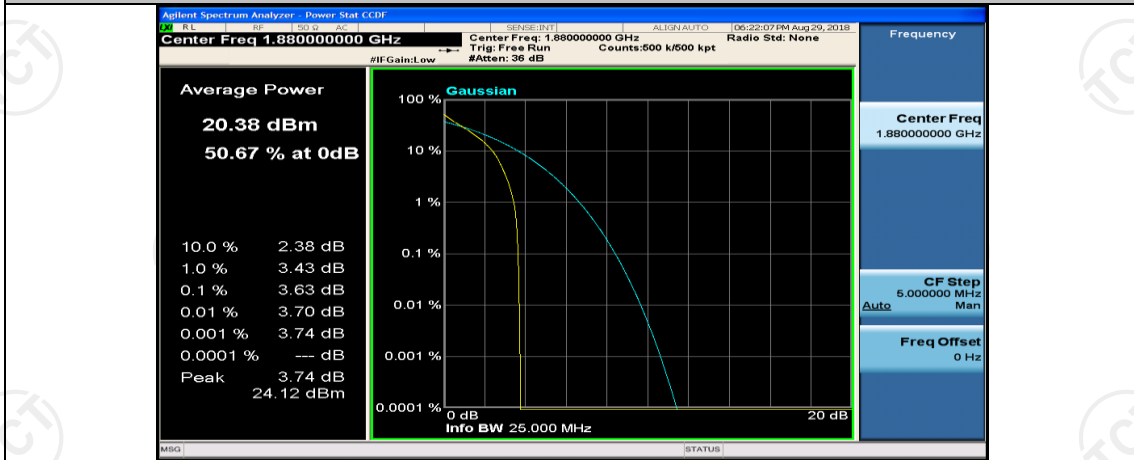

(Channel Bandwidth: 5 MHz)\_MCH\_QPSK\_12RB#0

(Channel Bandwidth: 5 MHz)\_MCH\_QPSK\_12RB#6

(Channel Bandwidth: 5 MHz)\_MCH\_QPSK\_12RB#13

(Channel Bandwidth: 5 MHz)\_MCH\_QPSK\_25RB#0

(Channel Bandwidth: 5 MHz)\_HCH\_QPSK\_1RB#0

(Channel Bandwidth: 5 MHz)\_HCH\_QPSK\_1RB#12

(Channel Bandwidth: 5 MHz)\_HCH\_QPSK\_1RB#24

(Channel Bandwidth: 5 MHz)\_HCH\_QPSK\_12RB#0

(Channel Bandwidth: 5 MHz)\_HCH\_QPSK\_12RB#6

(Channel Bandwidth: 5 MHz)\_HCH\_QPSK\_12RB#13