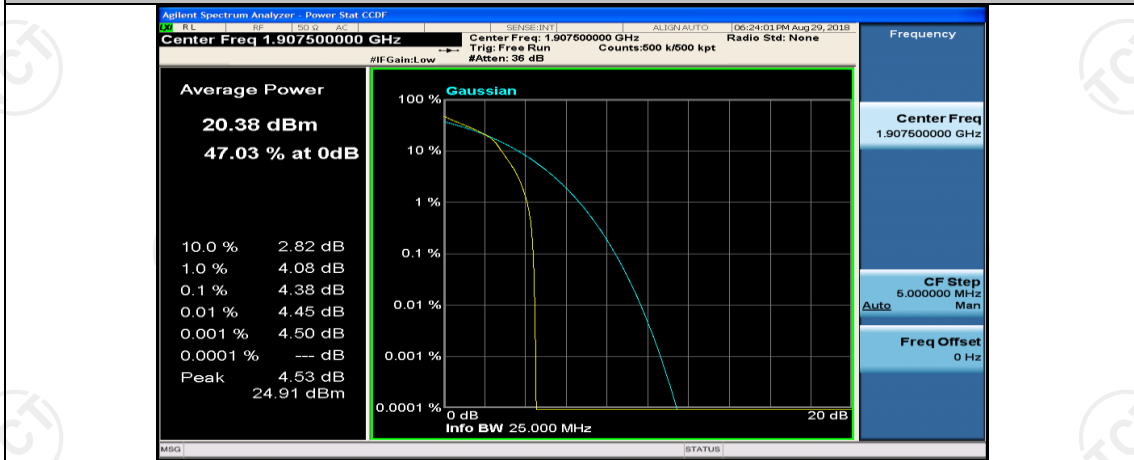

(Channel Bandwidth: 5 MHz)_HCH_16QAM_12RB#13