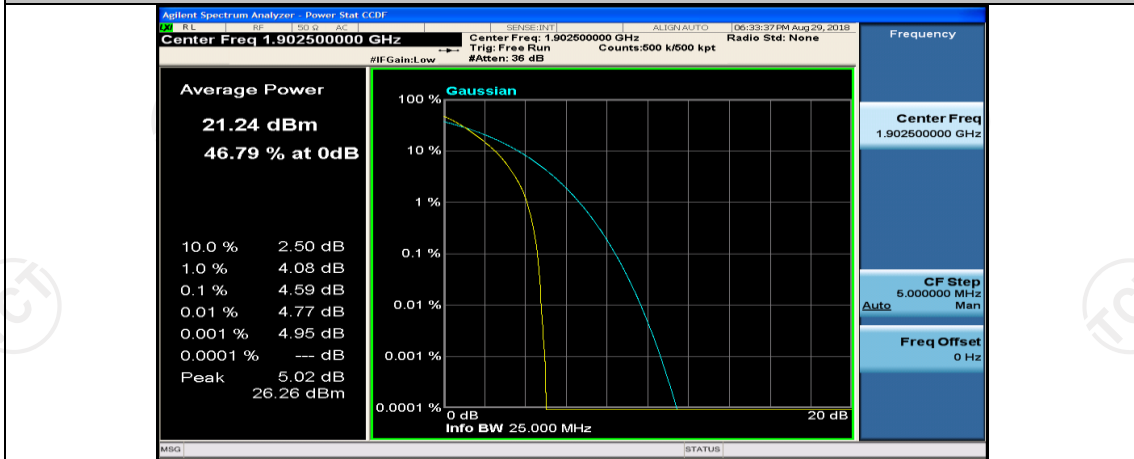

(Channel Bandwidth:15 MHz)\_MCH\_QPSK\_75RB#0

(Channel Bandwidth:15 MHz)\_HCH\_QPSK\_1RB#0

(Channel Bandwidth:15 MHz)\_HCH\_QPSK\_1RB#37

(Channel Bandwidth:15 MHz)\_HCH\_QPSK\_37RB#38

(Channel Bandwidth:15 MHz)\_HCH\_QPSK\_75RB#0