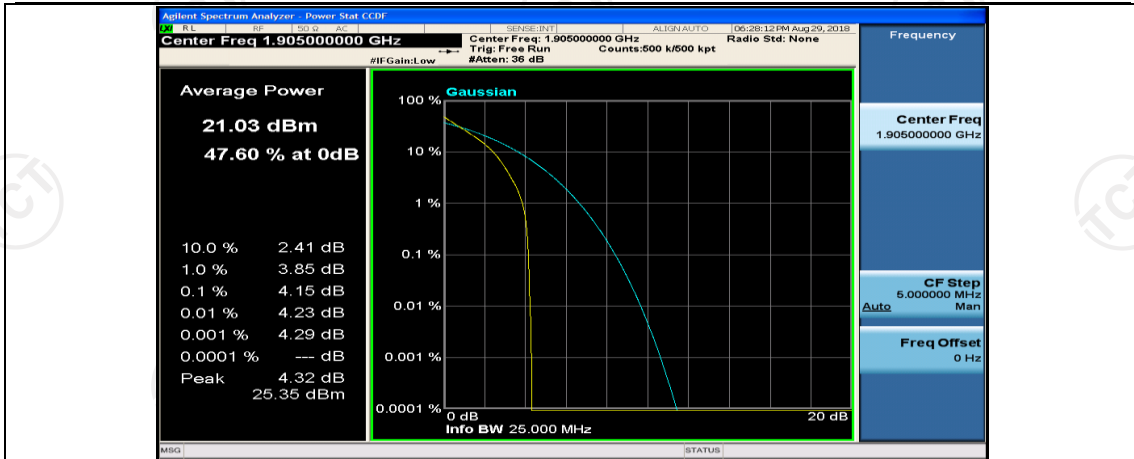

## Channel Bandwidth: 10 MHz

Channel Bandwidth: 10 MHz\_HCH\_QPSK\_25RB#25

Channel Bandwidth: 10 MHz\_HCH\_QPSK\_50RB#0

Channel Bandwidth: 10 MHz\_LCH\_16QAM\_1RB#0

Channel Bandwidth: 10 MHz\_LCH\_16QAM\_1RB#24