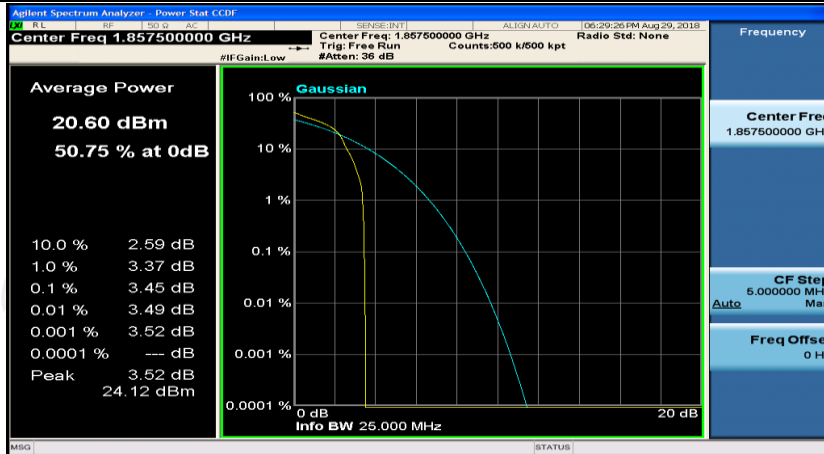

(Channel Bandwidth:15 MHz)_LCH_16QAM_1RB#0