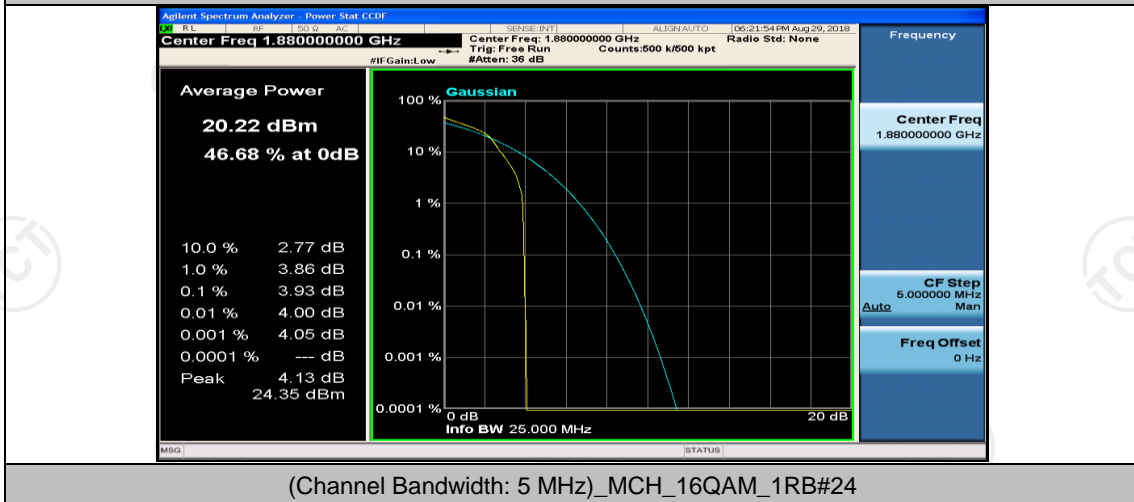

(Channel Bandwidth: 5 MHz)\_LCH\_16QAM\_12RB#6

(Channel Bandwidth: 5 MHz)\_LCH\_16QAM\_12RB#13

(Channel Bandwidth: 5 MHz)\_LCH\_16QAM\_25RB#0

(Channel Bandwidth: 5 MHz)\_MCH\_16QAM\_1RB#0

(Channel Bandwidth: 5 MHz)\_MCH\_16QAM\_1RB#12