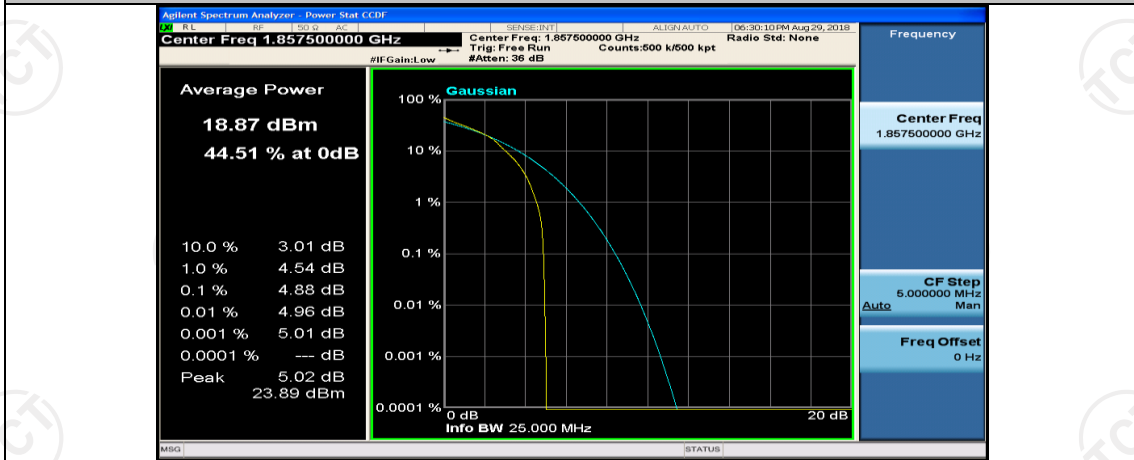

(Channel Bandwidth:15 MHz)\_LCH\_16QAM\_1RB#0

(Channel Bandwidth:15 MHz)\_LCH\_16QAM\_1RB#37

(Channel Bandwidth:15 MHz)\_LCH\_16QAM\_1RB#74

(Channel Bandwidth:15 MHz)\_LCH\_16QAM\_37RB#0

(Channel Bandwidth:15 MHz)\_LCH\_16QAM\_37RB#18