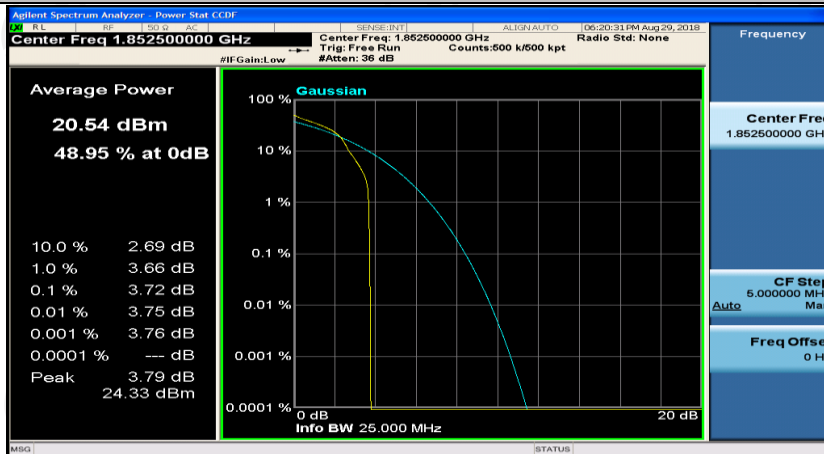

(Channel Bandwidth: 5 MHz)\_HCH\_QPSK\_25RB#0

(Channel Bandwidth: 5 MHz)\_LCH\_16QAM\_1RB#0

(Channel Bandwidth: 5 MHz)\_LCH\_16QAM\_1RB#12

(Channel Bandwidth: 5 MHz)\_LCH\_16QAM\_1RB#24

(Channel Bandwidth: 5 MHz)\_LCH\_16QAM\_12RB#0

(Channel Bandwidth: 5 MHz)\_LCH\_16QAM\_12RB#6

(Channel Bandwidth: 5 MHz)\_LCH\_16QAM\_12RB#13

(Channel Bandwidth: 5 MHz)\_LCH\_16QAM\_25RB#0

(Channel Bandwidth: 5 MHz)\_MCH\_16QAM\_1RB#0

(Channel Bandwidth: 5 MHz)\_MCH\_16QAM\_1RB#12