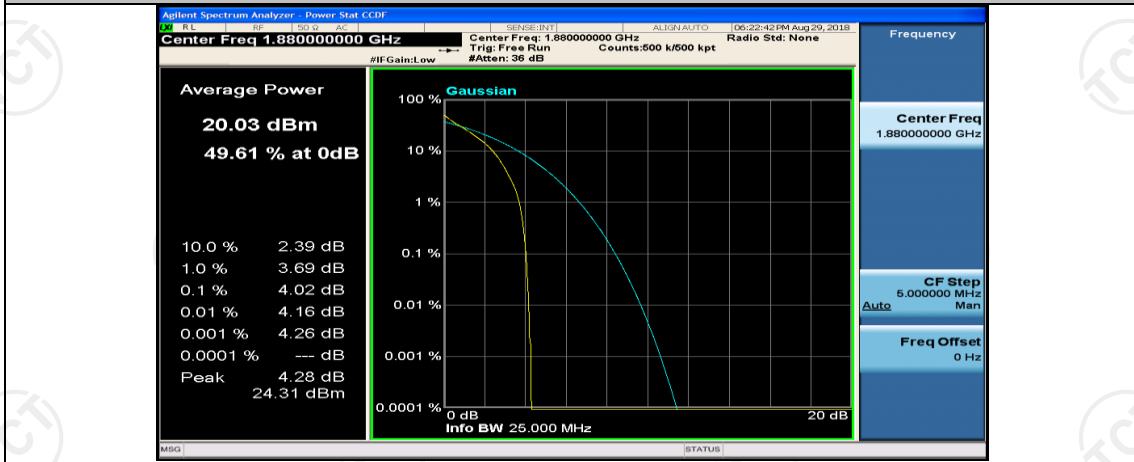

(Channel Bandwidth: 5 MHz)\_MCH\_QPSK\_12RB#0

(Channel Bandwidth: 5 MHz)\_MCH\_QPSK\_12RB#6

(Channel Bandwidth: 5 MHz)\_MCH\_QPSK\_12RB#13

(Channel Bandwidth: 5 MHz)\_MCH\_QPSK\_25RB#0

(Channel Bandwidth: 5 MHz)\_HCH\_QPSK\_1RB#0

(Channel Bandwidth: 5 MHz)\_HCH\_QPSK\_1RB#12

(Channel Bandwidth: 5 MHz)\_HCH\_QPSK\_1RB#24

(Channel Bandwidth: 5 MHz)\_HCH\_QPSK\_12RB#0

(Channel Bandwidth: 5 MHz)\_HCH\_QPSK\_12RB#6

(Channel Bandwidth: 5 MHz)\_HCH\_QPSK\_12RB#13