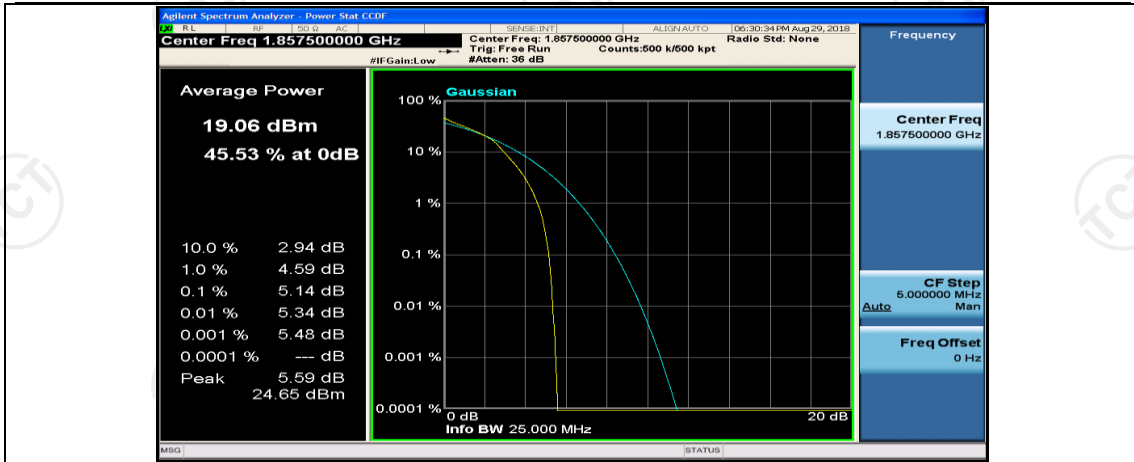

(Channel Bandwidth:15 MHz)_LCH_16QAM_75RB#0

(Channel Bandwidth:15 MHz)_MCH_16QAM_1RB#0