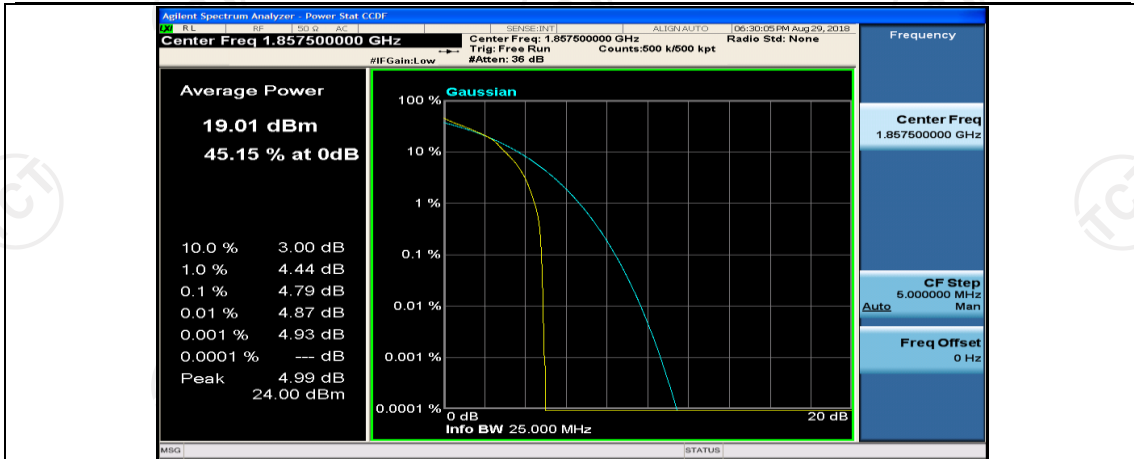

(Channel Bandwidth:15 MHz)\_LCH\_16QAM\_1RB#0

(Channel Bandwidth:15 MHz)\_LCH\_16QAM\_1RB#37

(Channel Bandwidth:15 MHz)\_LCH\_16QAM\_1RB#74

(Channel Bandwidth:15 MHz)\_LCH\_16QAM\_37RB#0

(Channel Bandwidth:15 MHz)\_LCH\_16QAM\_37RB#18