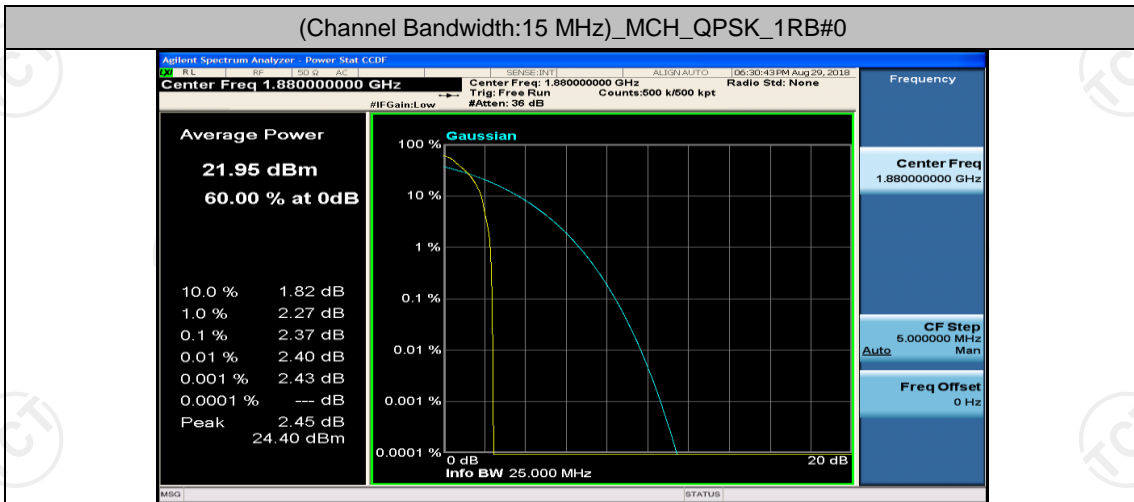

## Channel Bandwidth: 15 MHz

(Channel Bandwidth:15 MHz)\_LCH\_QPSK\_37RB#18

(Channel Bandwidth:15 MHz)\_LCH\_QPSK\_37RB#38

(Channel Bandwidth:15 MHz)\_LCH\_QPSK\_75RB#0

(Channel Bandwidth:15 MHz)\_MCH\_QPSK\_1RB#0