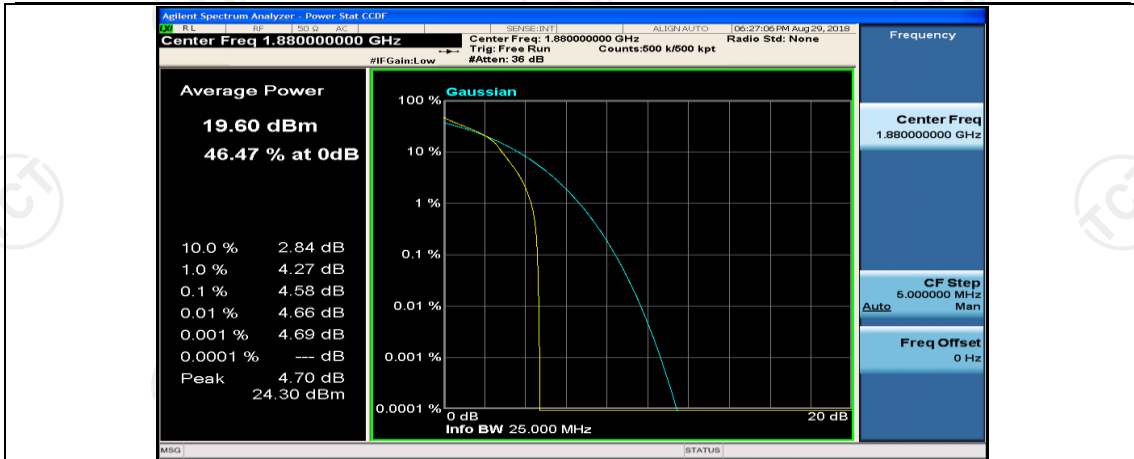

Channel Bandwidth: 10 MHz_MCH_16QAM_25RB#25