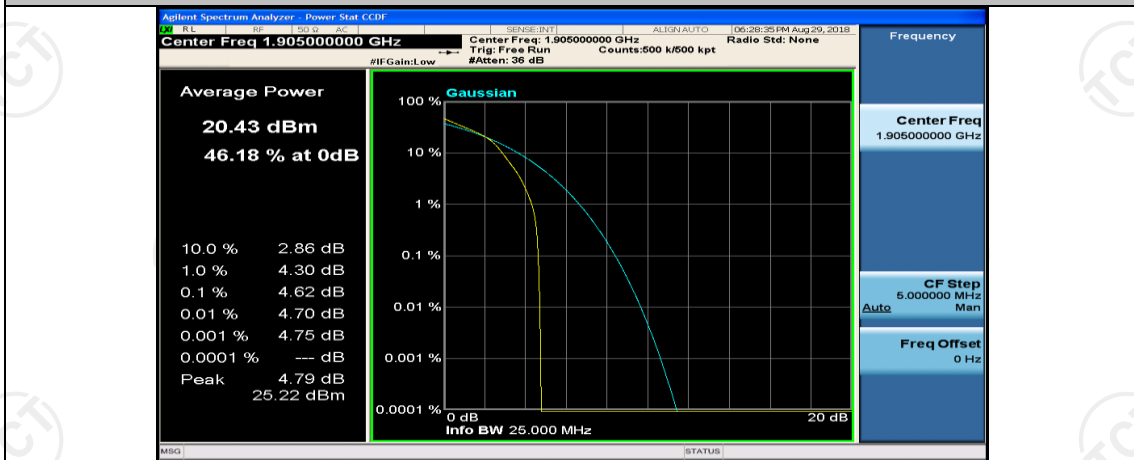

Channel Bandwidth: 10 MHz\_MCH\_16QAM\_25RB#0

Channel Bandwidth: 10 MHz\_MCH\_16QAM\_25RB#12

Channel Bandwidth: 10 MHz\_MCH\_16QAM\_25RB#25