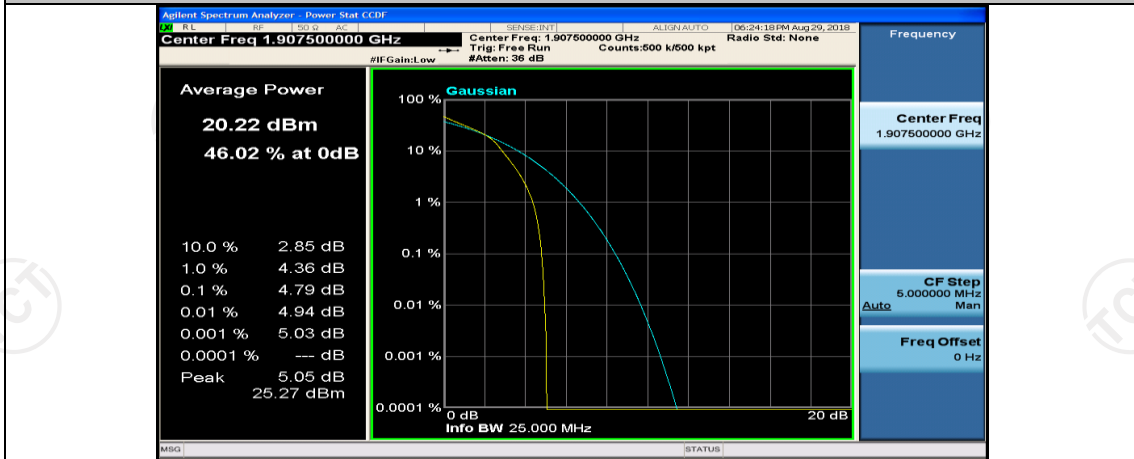

(Channel Bandwidth: 5 MHz)_HCH_16QAM_25RB#0