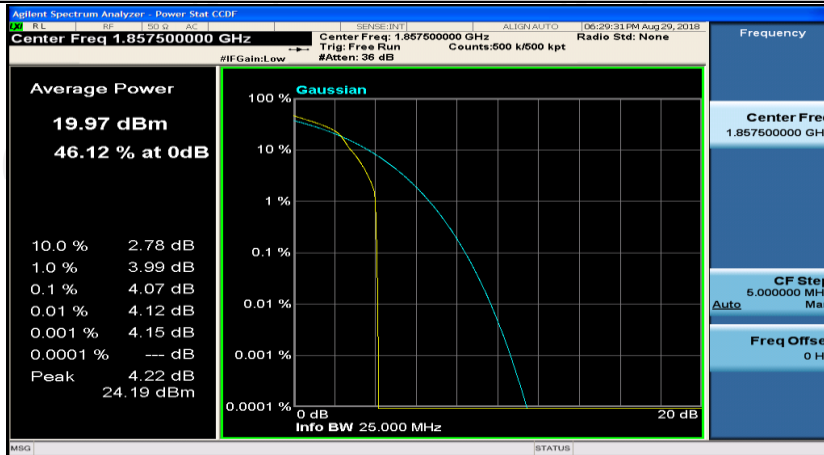

(Channel Bandwidth:15 MHz)_LCH_16QAM_1RB#37