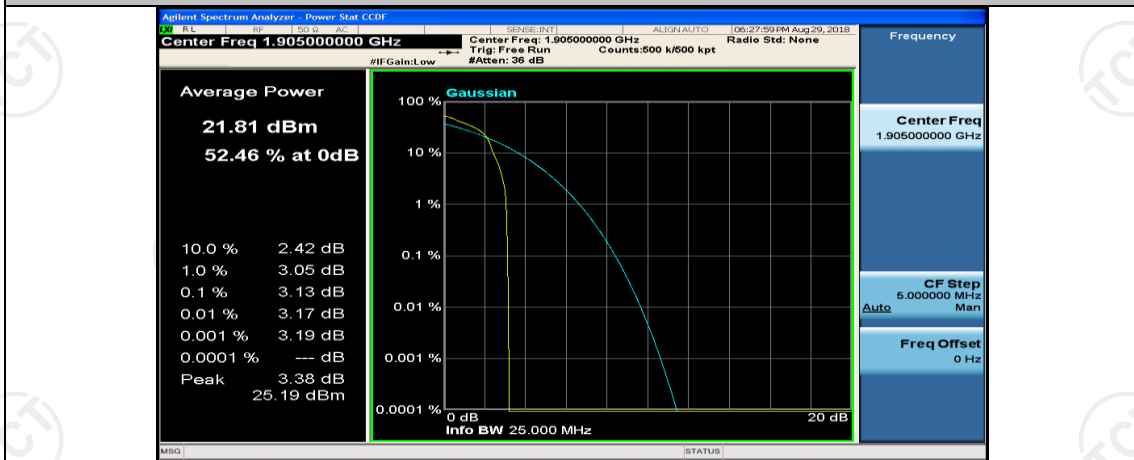

Channel Bandwidth: 10 MHz\_MCH\_16QAM\_25RB#0

Channel Bandwidth: 10 MHz\_MCH\_16QAM\_25RB#12

Channel Bandwidth: 10 MHz\_MCH\_16QAM\_25RB#25