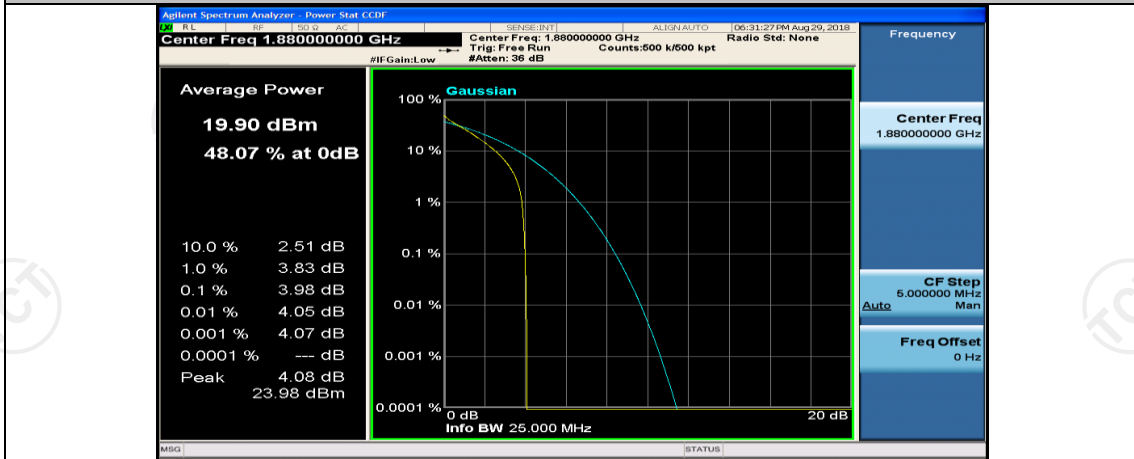

(Channel Bandwidth:15 MHz)\_MCH\_QPSK\_1RB#37

(Channel Bandwidth:15 MHz)\_MCH\_QPSK\_1RB#74

(Channel Bandwidth:15 MHz)\_MCH\_QPSK\_37RB#0

(Channel Bandwidth:15 MHz)\_MCH\_QPSK\_37RB#18

(Channel Bandwidth:15 MHz)\_MCH\_QPSK\_37RB#38