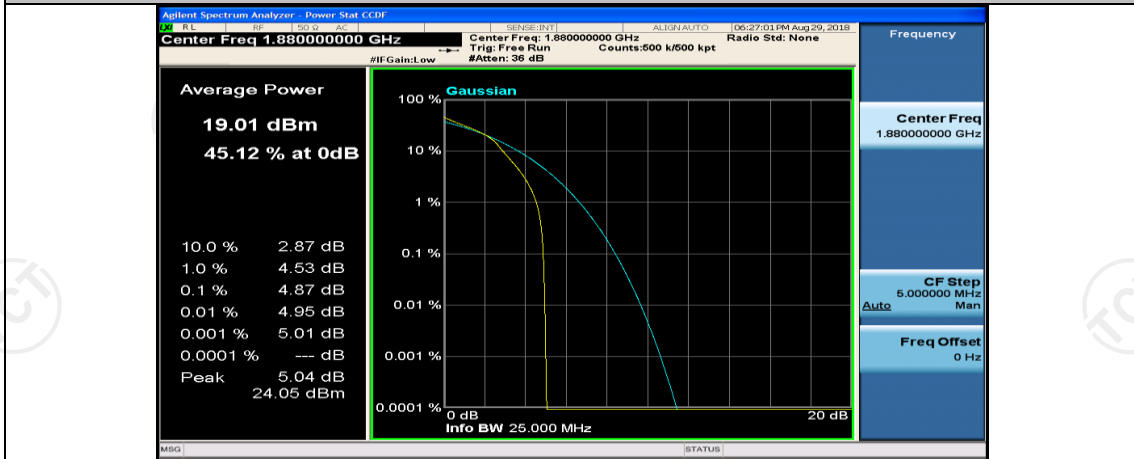

Channel Bandwidth: 10 MHz_MCH_16QAM_25RB#12