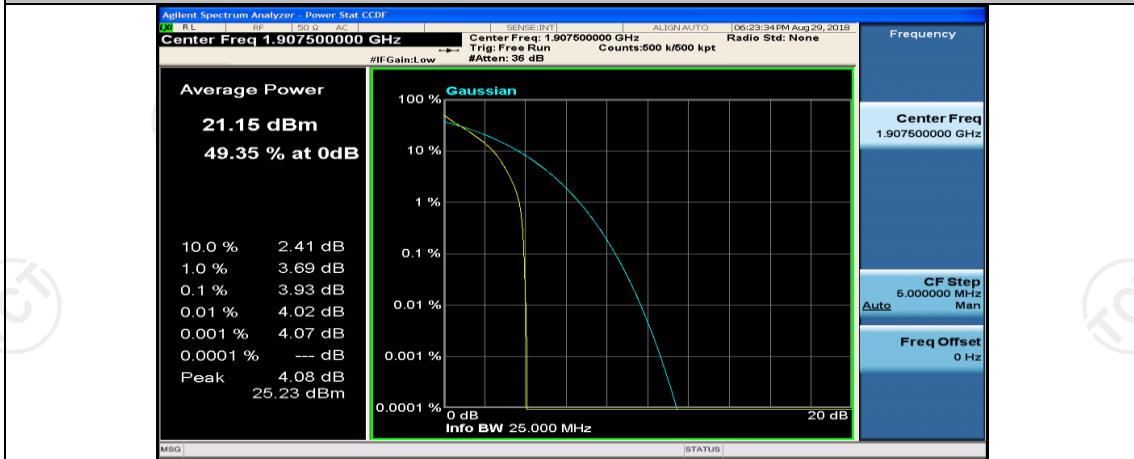

(Channel Bandwidth: 5 MHz)\_MCH\_QPSK\_12RB#0

(Channel Bandwidth: 5 MHz)\_MCH\_QPSK\_12RB#6

(Channel Bandwidth: 5 MHz)\_MCH\_QPSK\_12RB#13

(Channel Bandwidth: 5 MHz)\_MCH\_QPSK\_25RB#0

(Channel Bandwidth: 5 MHz)\_HCH\_QPSK\_1RB#0

(Channel Bandwidth: 5 MHz)\_HCH\_QPSK\_1RB#12

(Channel Bandwidth: 5 MHz)\_HCH\_QPSK\_1RB#24

(Channel Bandwidth: 5 MHz)\_HCH\_QPSK\_12RB#0

(Channel Bandwidth: 5 MHz)\_HCH\_QPSK\_12RB#6

(Channel Bandwidth: 5 MHz)\_HCH\_QPSK\_12RB#13