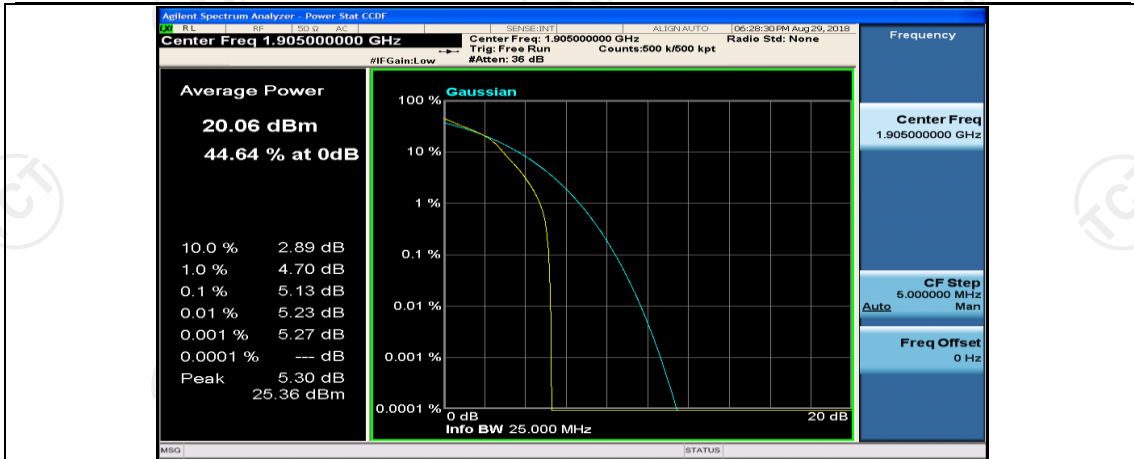

Channel Bandwidth: 10 MHz\_MCH\_16QAM\_25RB#0

Channel Bandwidth: 10 MHz\_MCH\_16QAM\_25RB#12

Channel Bandwidth: 10 MHz\_MCH\_16QAM\_25RB#25