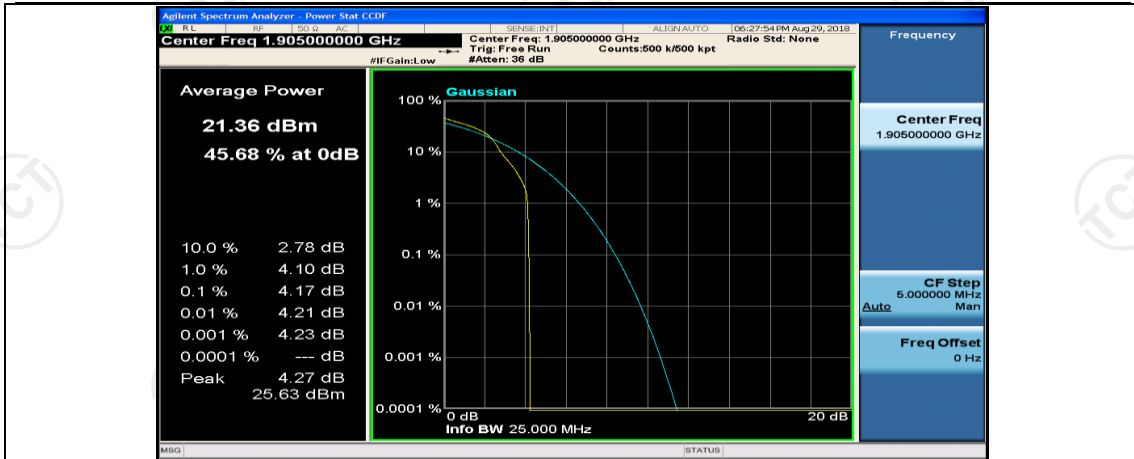

Channel Bandwidth: 10 MHz\_MCH\_16QAM\_25RB#0

Channel Bandwidth: 10 MHz\_MCH\_16QAM\_25RB#12

Channel Bandwidth: 10 MHz\_MCH\_16QAM\_25RB#25