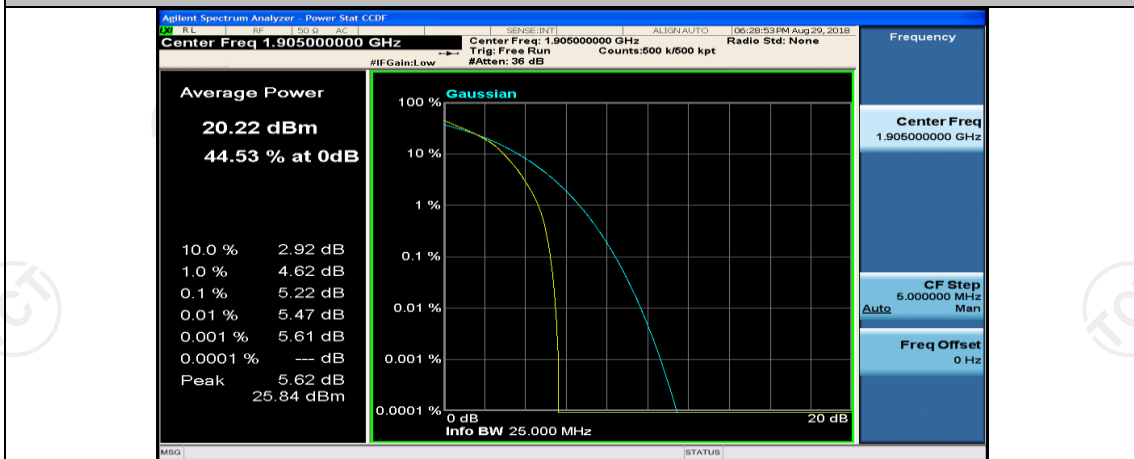

Channel Bandwidth: 10 MHz\_MCH\_16QAM\_25RB#0

Channel Bandwidth: 10 MHz\_MCH\_16QAM\_25RB#12

Channel Bandwidth: 10 MHz\_MCH\_16QAM\_25RB#25