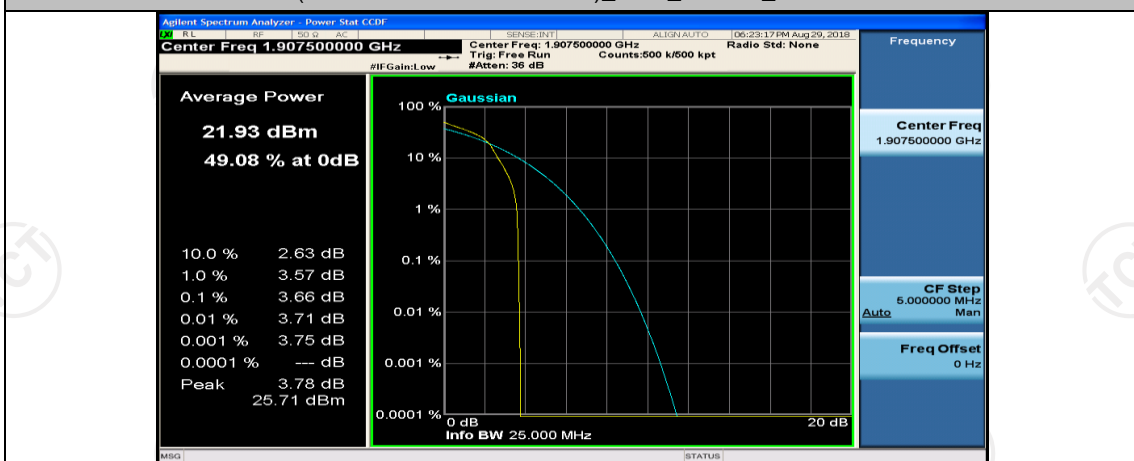

(Channel Bandwidth: 5 MHz)_HCH_16QAM_1RB#0