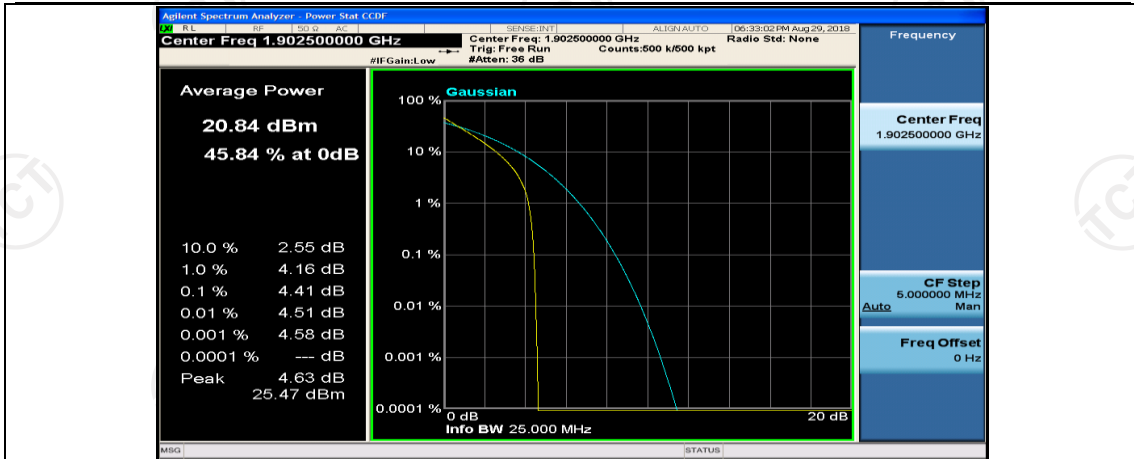

(Channel Bandwidth:15 MHz)\_MCH\_QPSK\_75RB#0

(Channel Bandwidth:15 MHz)\_HCH\_QPSK\_1RB#0

(Channel Bandwidth:15 MHz)\_HCH\_QPSK\_1RB#37

(Channel Bandwidth:15 MHz)\_HCH\_QPSK\_37RB#38

(Channel Bandwidth:15 MHz)\_HCH\_QPSK\_75RB#0