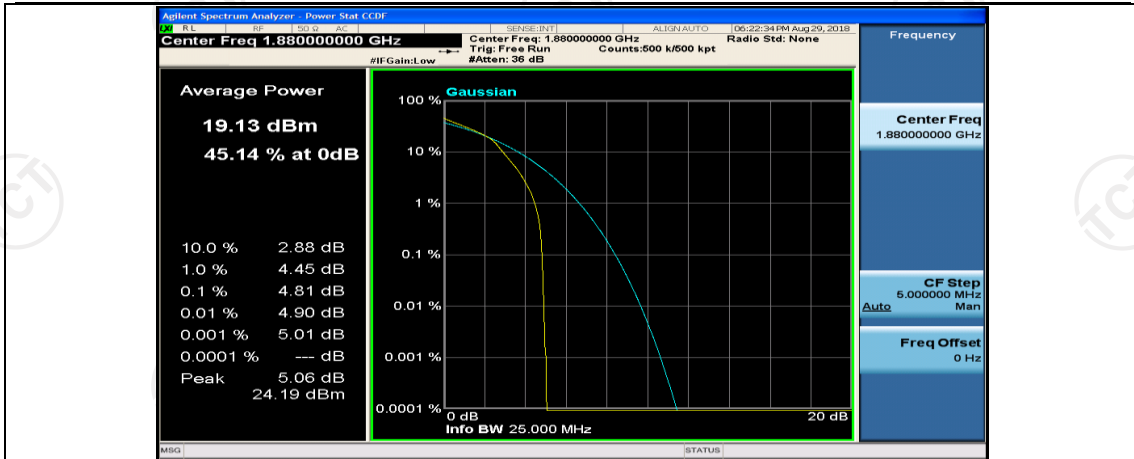

(Channel Bandwidth: 5 MHz)\_MCH\_16QAM\_1RB#24

(Channel Bandwidth: 5 MHz)\_MCH\_16QAM\_12RB#0

(Channel Bandwidth: 5 MHz)\_MCH\_16QAM\_12RB#6

(Channel Bandwidth: 5 MHz)\_MCH\_16QAM\_12RB#13

(Channel Bandwidth: 5 MHz)\_MCH\_16QAM\_25RB#0