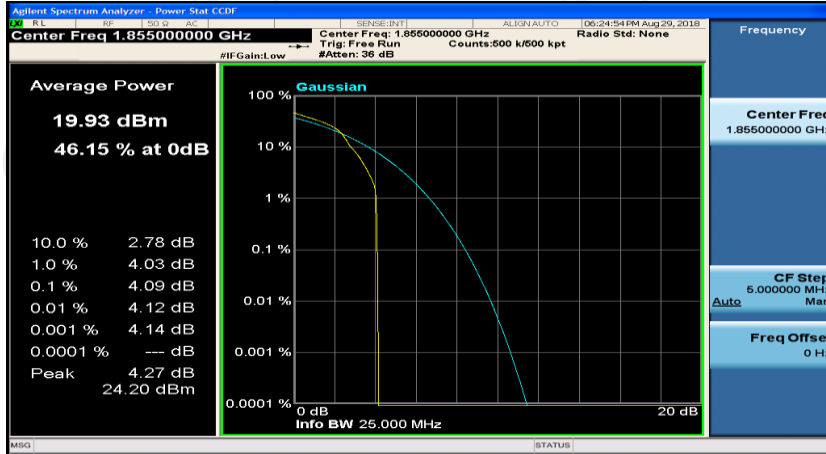

## Channel Bandwidth: 10 MHz

Channel Bandwidth: 10 MHz\_HCH\_QPSK\_25RB#25

Channel Bandwidth: 10 MHz\_HCH\_QPSK\_50RB#0

Channel Bandwidth: 10 MHz\_LCH\_16QAM\_1RB#0

Channel Bandwidth: 10 MHz\_LCH\_16QAM\_1RB#24