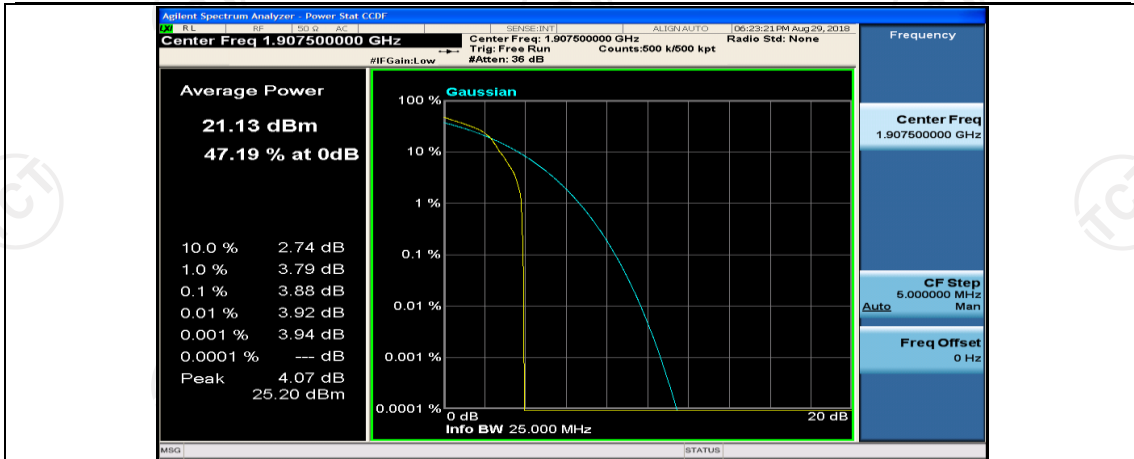

(Channel Bandwidth: 5 MHz)_HCH_16QAM_1RB#12