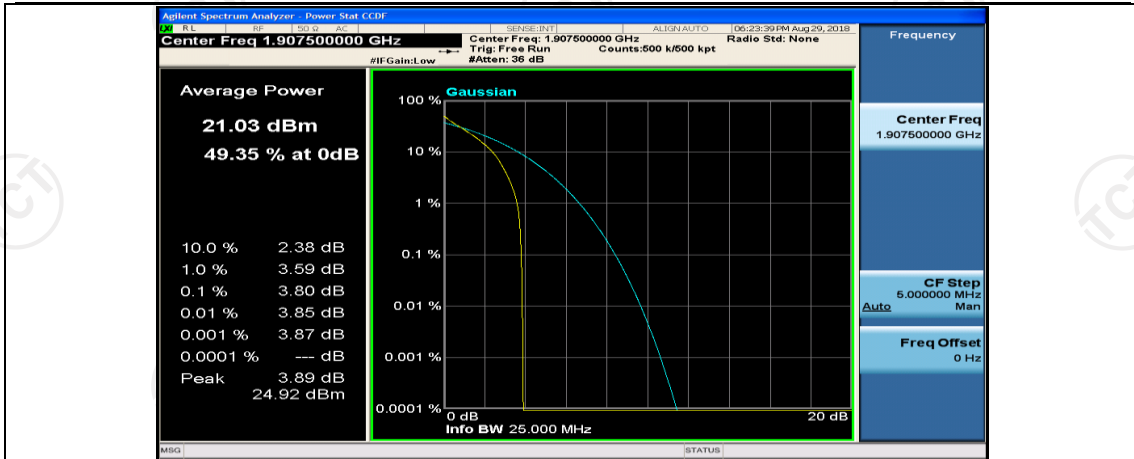

(Channel Bandwidth: 5 MHz)\_HCH\_QPSK\_1RB#12

(Channel Bandwidth: 5 MHz)\_HCH\_QPSK\_1RB#24

(Channel Bandwidth: 5 MHz)\_HCH\_QPSK\_12RB#0

(Channel Bandwidth: 5 MHz)\_HCH\_QPSK\_12RB#6

(Channel Bandwidth: 5 MHz)\_HCH\_QPSK\_12RB#13

(Channel Bandwidth: 5 MHz)\_HCH\_QPSK\_25RB#0

(Channel Bandwidth: 5 MHz)\_LCH\_16QAM\_1RB#0

(Channel Bandwidth: 5 MHz)\_LCH\_16QAM\_1RB#12

(Channel Bandwidth: 5 MHz)\_LCH\_16QAM\_1RB#24

(Channel Bandwidth: 5 MHz)\_LCH\_16QAM\_12RB#0