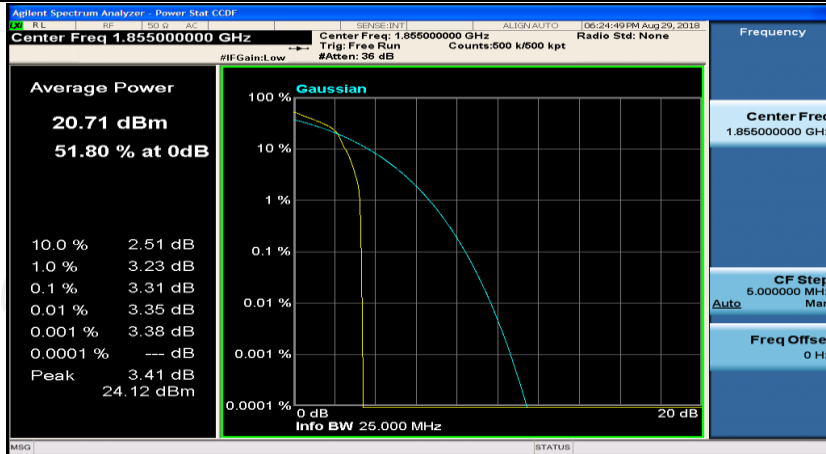

## Channel Bandwidth: 10 MHz

Channel Bandwidth: 10 MHz\_HCH\_QPSK\_25RB#25

Channel Bandwidth: 10 MHz\_HCH\_QPSK\_50RB#0

Channel Bandwidth: 10 MHz\_LCH\_16QAM\_1RB#0

Channel Bandwidth: 10 MHz\_LCH\_16QAM\_1RB#24