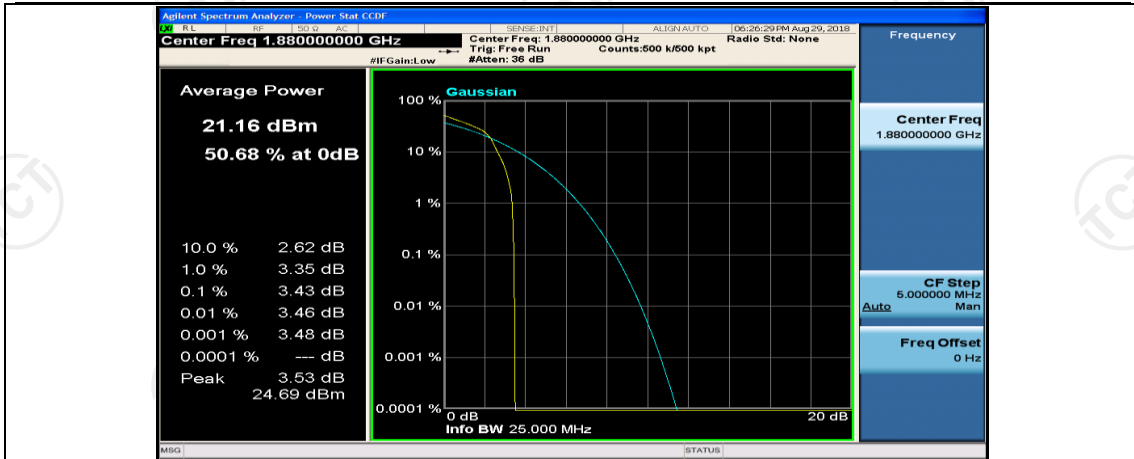

Channel Bandwidth: 10 MHz\_LCH\_16QAM\_1RB#49

Channel Bandwidth: 10 MHz\_LCH\_16QAM\_25RB#0

Channel Bandwidth: 10 MHz\_MCH\_16QAM\_1RB#0

Channel Bandwidth: 10 MHz\_MCH\_16QAM\_1RB#24

Channel Bandwidth: 10 MHz\_MCH\_16QAM\_1RB#49