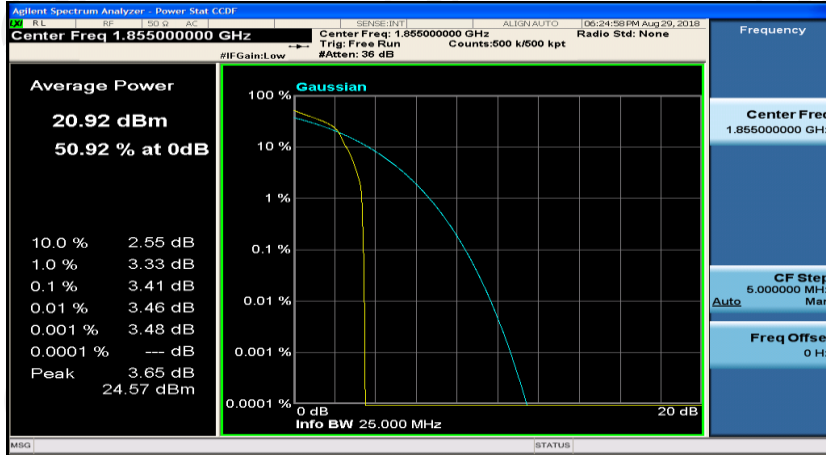

Channel Bandwidth: 10 MHz_LCH_16QAM_1RB#49

Channel Bandwidth: 10 MHz_LCH_16QAM_25RB#0