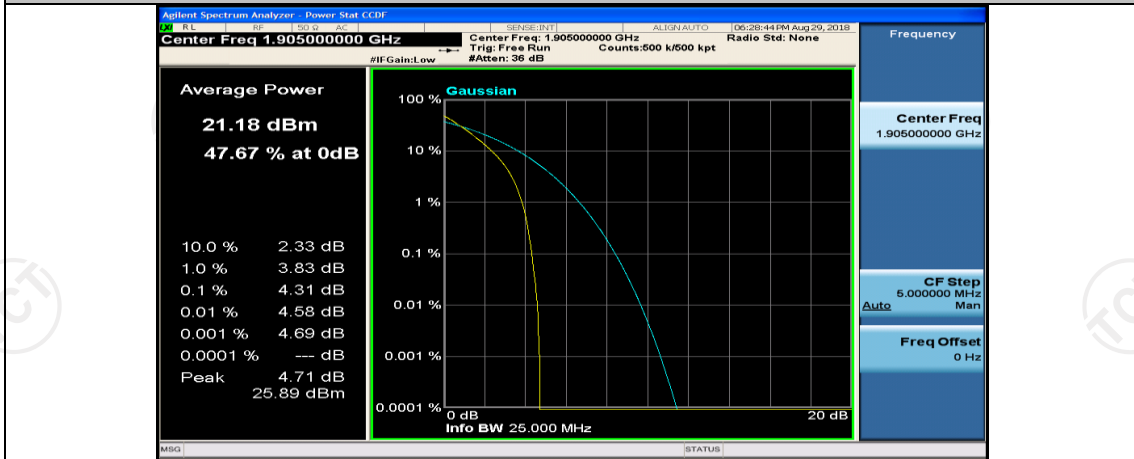

## Channel Bandwidth: 10 MHz

Channel Bandwidth: 10 MHz\_HCH\_QPSK\_25RB#25

Channel Bandwidth: 10 MHz\_HCH\_QPSK\_50RB#0

Channel Bandwidth: 10 MHz\_LCH\_16QAM\_1RB#0

Channel Bandwidth: 10 MHz\_LCH\_16QAM\_1RB#24