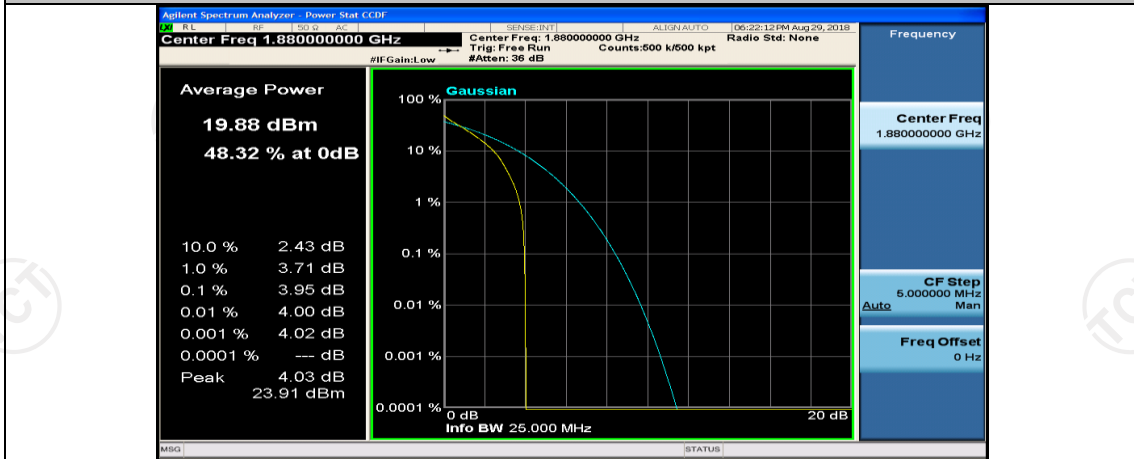

(Channel Bandwidth: 5 MHz)\_MCH\_QPSK\_12RB#0

(Channel Bandwidth: 5 MHz)\_MCH\_QPSK\_12RB#6

(Channel Bandwidth: 5 MHz)\_MCH\_QPSK\_12RB#13

(Channel Bandwidth: 5 MHz)\_MCH\_QPSK\_25RB#0

(Channel Bandwidth: 5 MHz)\_HCH\_QPSK\_1RB#0

(Channel Bandwidth: 5 MHz)\_HCH\_QPSK\_1RB#12

(Channel Bandwidth: 5 MHz)\_HCH\_QPSK\_1RB#24

(Channel Bandwidth: 5 MHz)\_HCH\_QPSK\_12RB#0

(Channel Bandwidth: 5 MHz)\_HCH\_QPSK\_12RB#6

(Channel Bandwidth: 5 MHz)\_HCH\_QPSK\_12RB#13