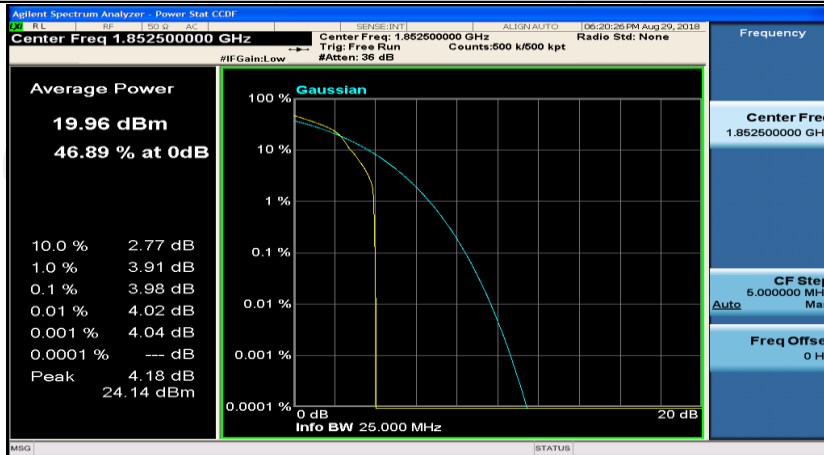

(Channel Bandwidth: 5 MHz)\_HCH\_QPSK\_1RB#12

(Channel Bandwidth: 5 MHz)\_HCH\_QPSK\_1RB#24

(Channel Bandwidth: 5 MHz)\_HCH\_QPSK\_12RB#0

(Channel Bandwidth: 5 MHz)\_HCH\_QPSK\_12RB#6

(Channel Bandwidth: 5 MHz)\_HCH\_QPSK\_12RB#13

(Channel Bandwidth: 5 MHz)\_HCH\_QPSK\_25RB#0

(Channel Bandwidth: 5 MHz)\_LCH\_16QAM\_1RB#0

(Channel Bandwidth: 5 MHz)\_LCH\_16QAM\_1RB#12

(Channel Bandwidth: 5 MHz)\_LCH\_16QAM\_1RB#24

(Channel Bandwidth: 5 MHz)\_LCH\_16QAM\_12RB#0