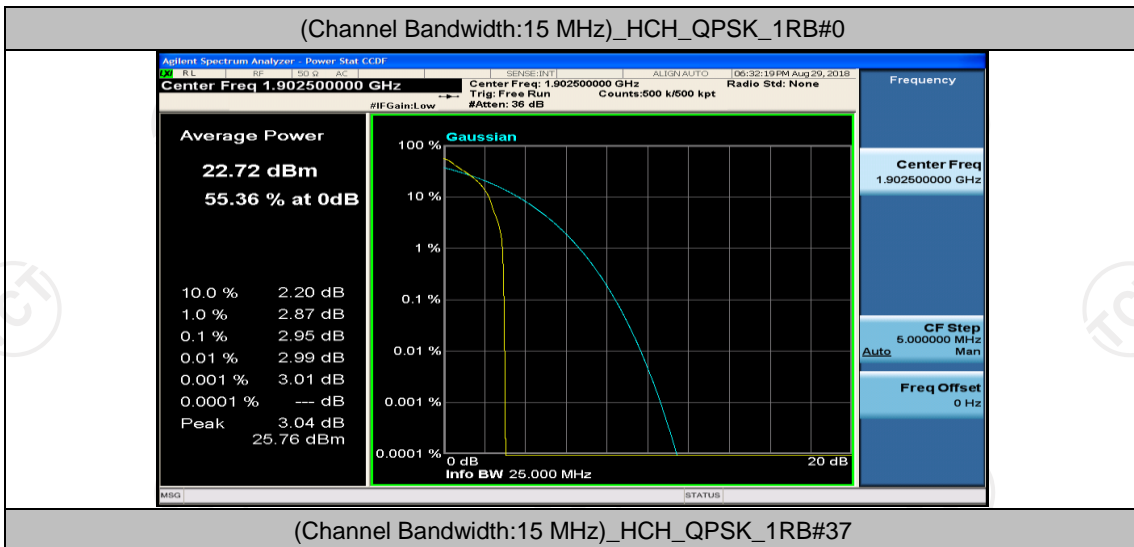

(Channel Bandwidth:15 MHz)_HCH_QPSK_1RB#37