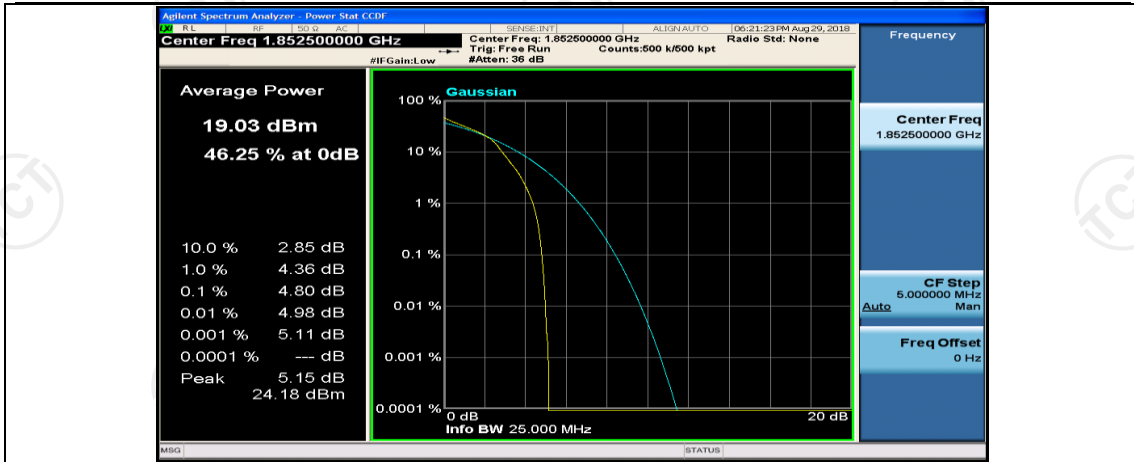

(Channel Bandwidth: 5 MHz)\_HCH\_QPSK\_25RB#0

(Channel Bandwidth: 5 MHz)\_LCH\_16QAM\_1RB#0

(Channel Bandwidth: 5 MHz)\_LCH\_16QAM\_1RB#12

(Channel Bandwidth: 5 MHz)\_LCH\_16QAM\_1RB#24

(Channel Bandwidth: 5 MHz)\_LCH\_16QAM\_12RB#0

(Channel Bandwidth: 5 MHz)\_LCH\_16QAM\_12RB#6

(Channel Bandwidth: 5 MHz)\_LCH\_16QAM\_12RB#13

(Channel Bandwidth: 5 MHz)\_LCH\_16QAM\_25RB#0

(Channel Bandwidth: 5 MHz)\_MCH\_16QAM\_1RB#0

(Channel Bandwidth: 5 MHz)\_MCH\_16QAM\_1RB#12