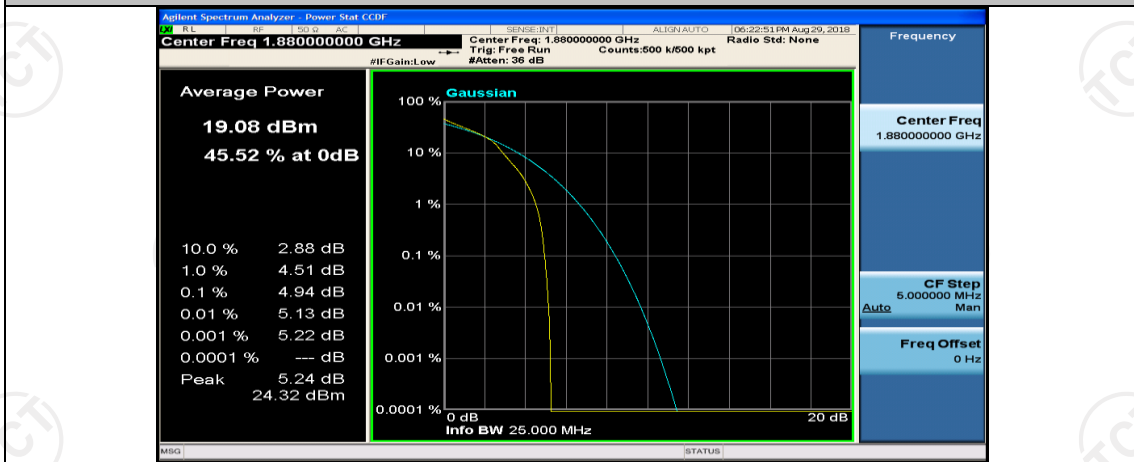

(Channel Bandwidth: 5 MHz)\_MCH\_16QAM\_1RB#24

(Channel Bandwidth: 5 MHz)\_MCH\_16QAM\_12RB#0

(Channel Bandwidth: 5 MHz)\_MCH\_16QAM\_12RB#6

(Channel Bandwidth: 5 MHz)\_MCH\_16QAM\_12RB#13

(Channel Bandwidth: 5 MHz)\_MCH\_16QAM\_25RB#0