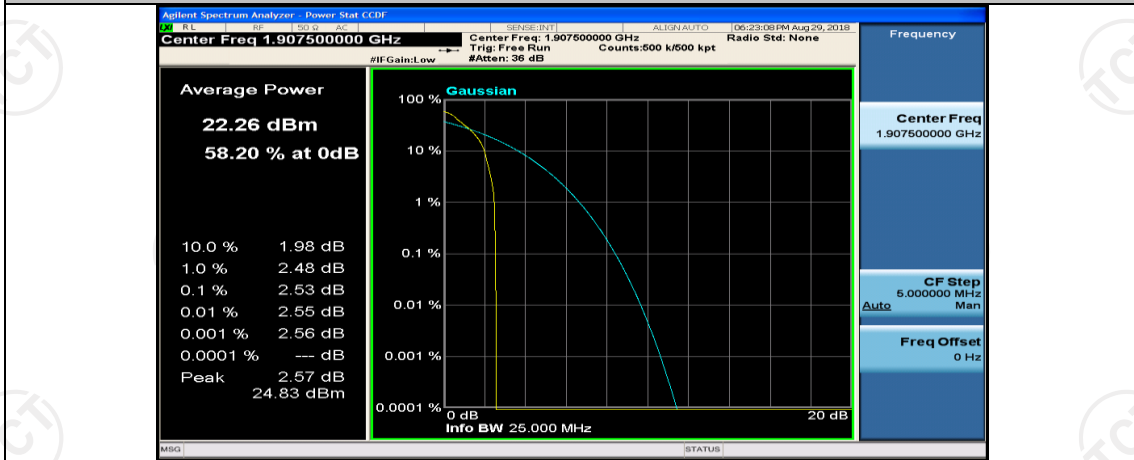

(Channel Bandwidth: 5 MHz)\_MCH\_QPSK\_12RB#0

(Channel Bandwidth: 5 MHz)\_MCH\_QPSK\_12RB#6

(Channel Bandwidth: 5 MHz)\_MCH\_QPSK\_12RB#13

(Channel Bandwidth: 5 MHz)\_MCH\_QPSK\_25RB#0

(Channel Bandwidth: 5 MHz)\_HCH\_QPSK\_1RB#0

(Channel Bandwidth: 5 MHz)\_HCH\_QPSK\_1RB#12

(Channel Bandwidth: 5 MHz)\_HCH\_QPSK\_1RB#24

(Channel Bandwidth: 5 MHz)\_HCH\_QPSK\_12RB#0

(Channel Bandwidth: 5 MHz)\_HCH\_QPSK\_12RB#6

(Channel Bandwidth: 5 MHz)\_HCH\_QPSK\_12RB#13