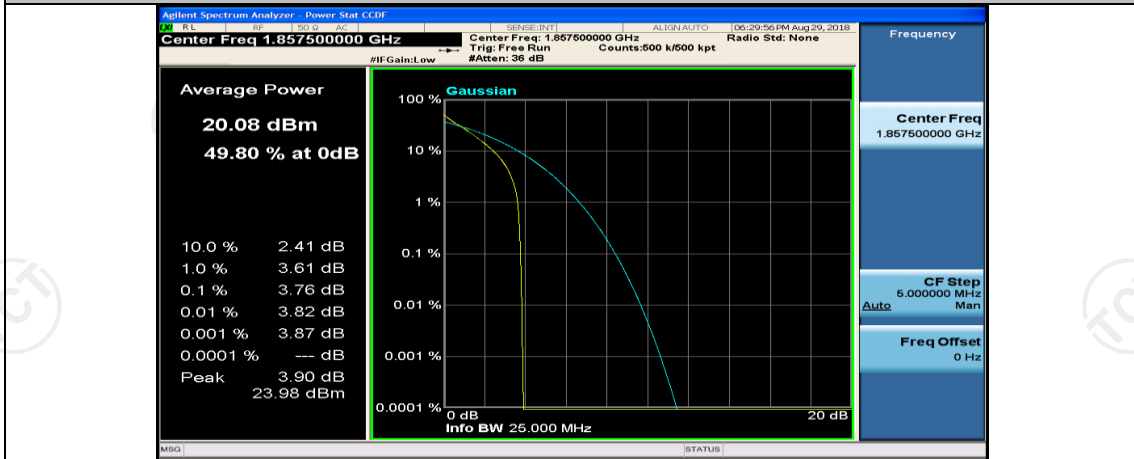

## Channel Bandwidth: 15 MHz

(Channel Bandwidth:15 MHz)\_LCH\_QPSK\_37RB#18

(Channel Bandwidth:15 MHz)\_LCH\_QPSK\_37RB#38

(Channel Bandwidth:15 MHz)\_LCH\_QPSK\_75RB#0

(Channel Bandwidth:15 MHz)\_MCH\_QPSK\_1RB#0