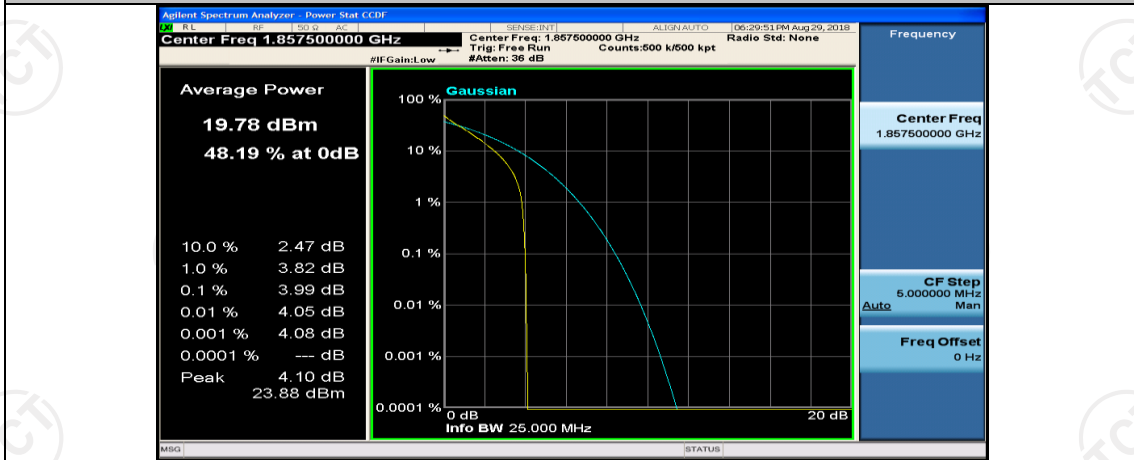

(Channel Bandwidth:15 MHz)_LCH_QPSK_37RB#18