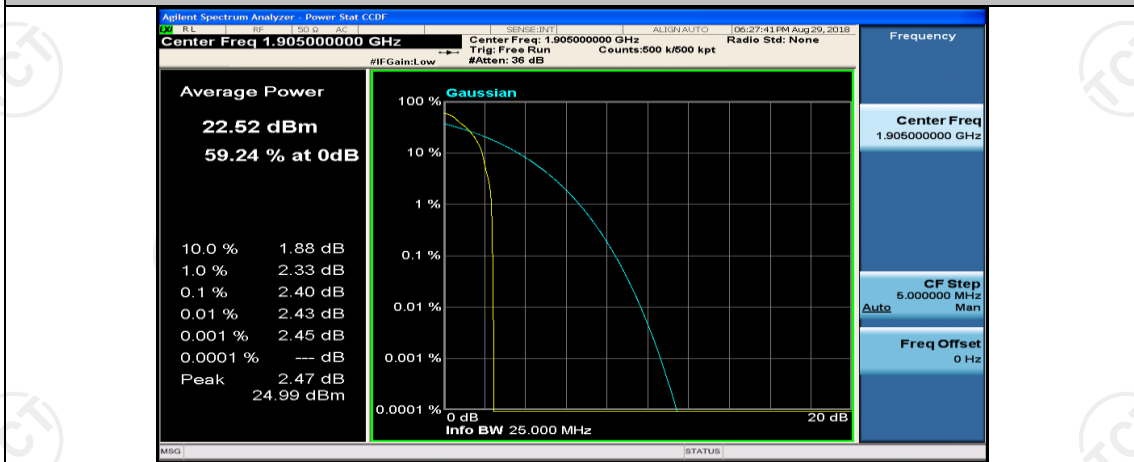

## Channel Bandwidth: 10 MHz

Channel Bandwidth: 10 MHz\_HCH\_QPSK\_25RB#25

Channel Bandwidth: 10 MHz\_HCH\_QPSK\_50RB#0

Channel Bandwidth: 10 MHz\_LCH\_16QAM\_1RB#0

Channel Bandwidth: 10 MHz\_LCH\_16QAM\_1RB#24