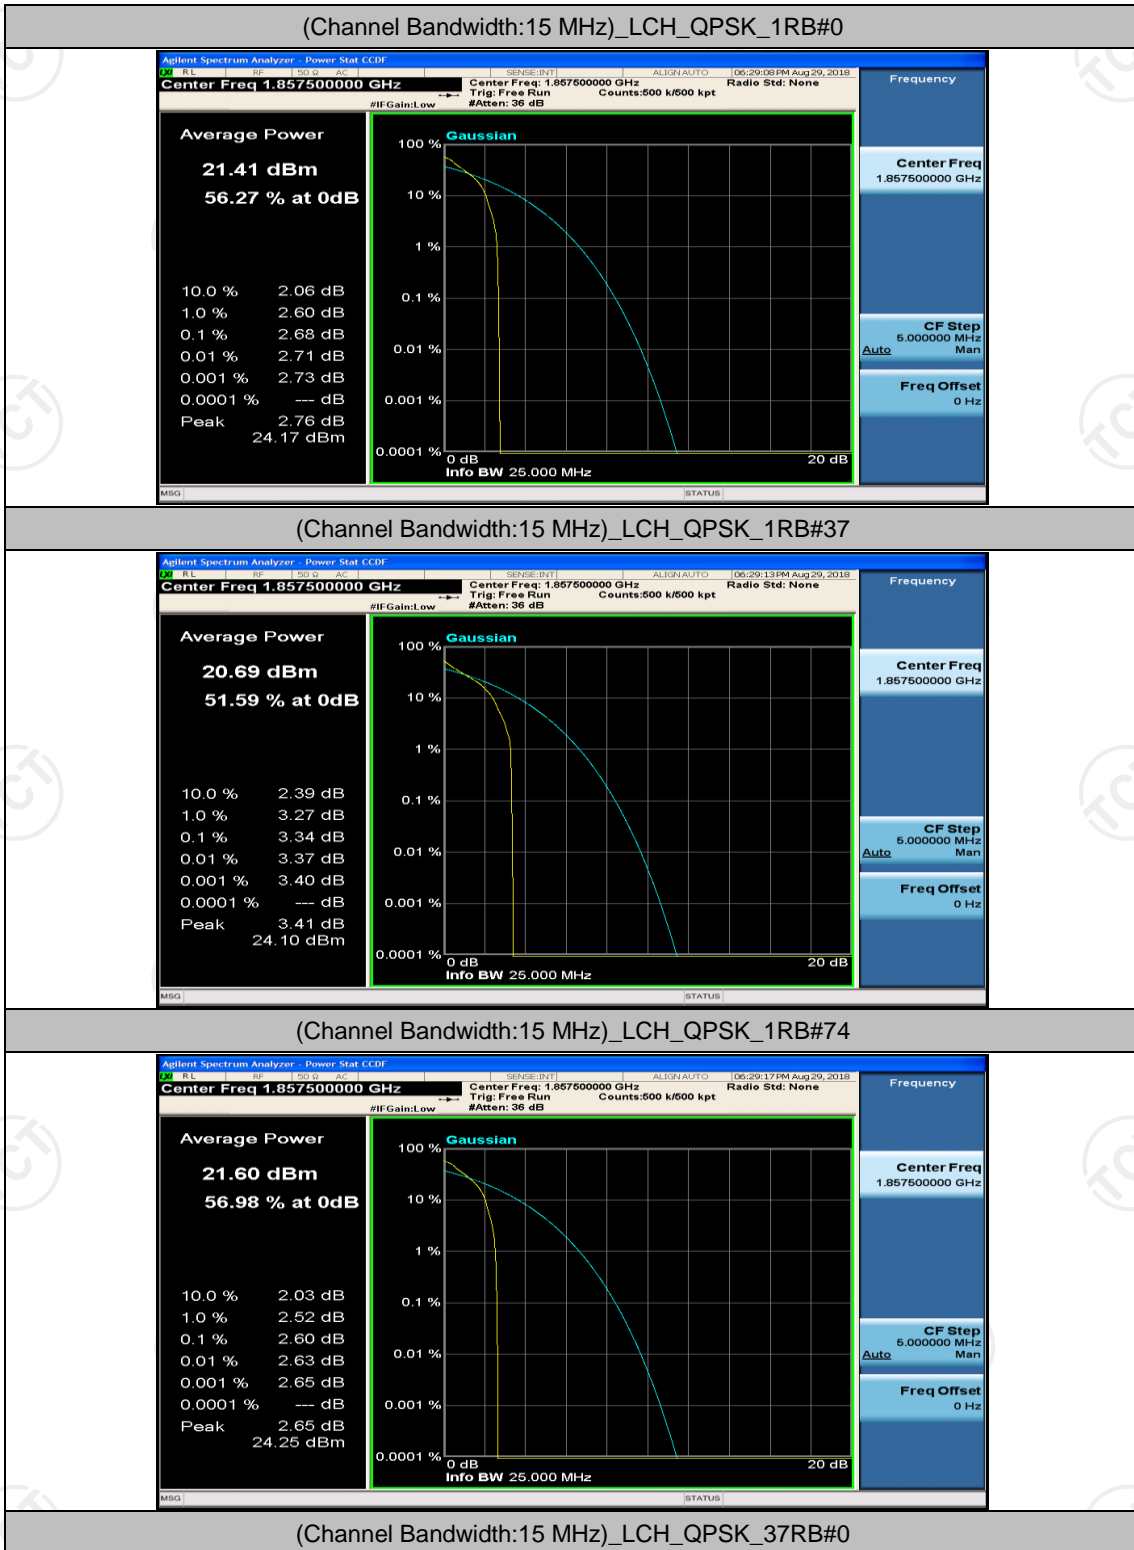

Channel Bandwidth: 15 MHz