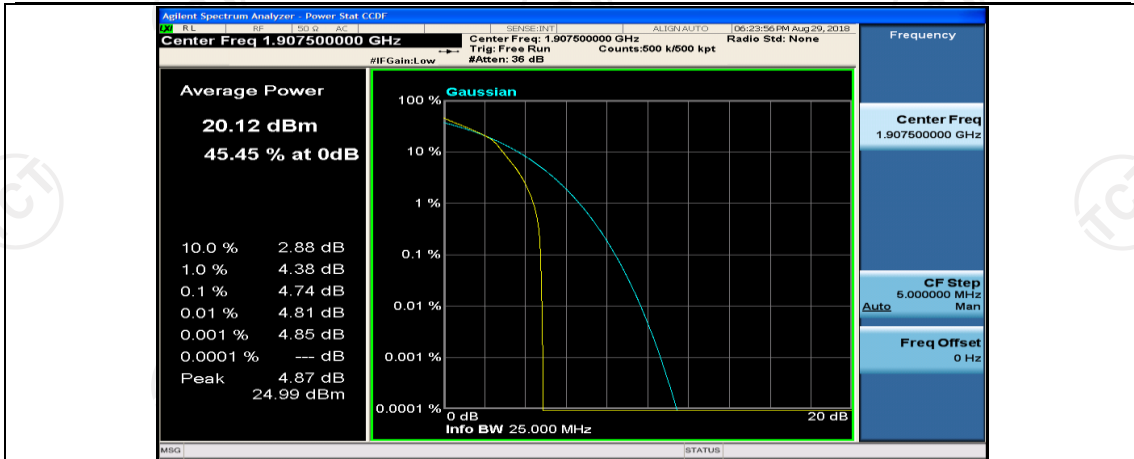

(Channel Bandwidth: 5 MHz)\_HCH\_16QAM\_1RB#0

(Channel Bandwidth: 5 MHz)\_HCH\_16QAM\_1RB#12

(Channel Bandwidth: 5 MHz)\_HCH\_16QAM\_1RB#24

(Channel Bandwidth: 5 MHz)\_HCH\_16QAM\_12RB#0

(Channel Bandwidth: 5 MHz)\_HCH\_16QAM\_12RB#6