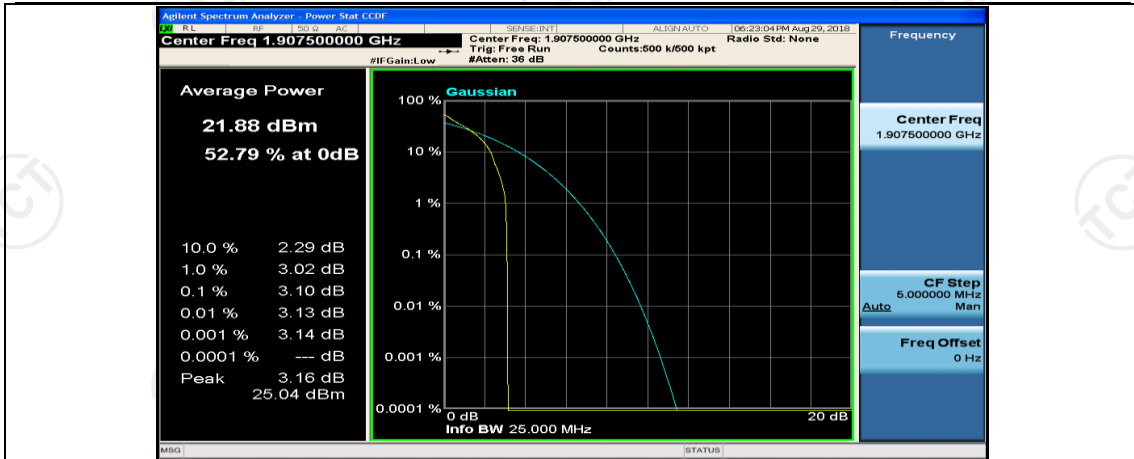

(Channel Bandwidth: 5 MHz)\_MCH\_QPSK\_12RB#0

(Channel Bandwidth: 5 MHz)\_MCH\_QPSK\_12RB#6

(Channel Bandwidth: 5 MHz)\_MCH\_QPSK\_12RB#13

(Channel Bandwidth: 5 MHz)\_MCH\_QPSK\_25RB#0

(Channel Bandwidth: 5 MHz)\_HCH\_QPSK\_1RB#0

(Channel Bandwidth: 5 MHz)\_HCH\_QPSK\_1RB#12

(Channel Bandwidth: 5 MHz)\_HCH\_QPSK\_1RB#24

(Channel Bandwidth: 5 MHz)\_HCH\_QPSK\_12RB#0

(Channel Bandwidth: 5 MHz)\_HCH\_QPSK\_12RB#6

(Channel Bandwidth: 5 MHz)\_HCH\_QPSK\_12RB#13