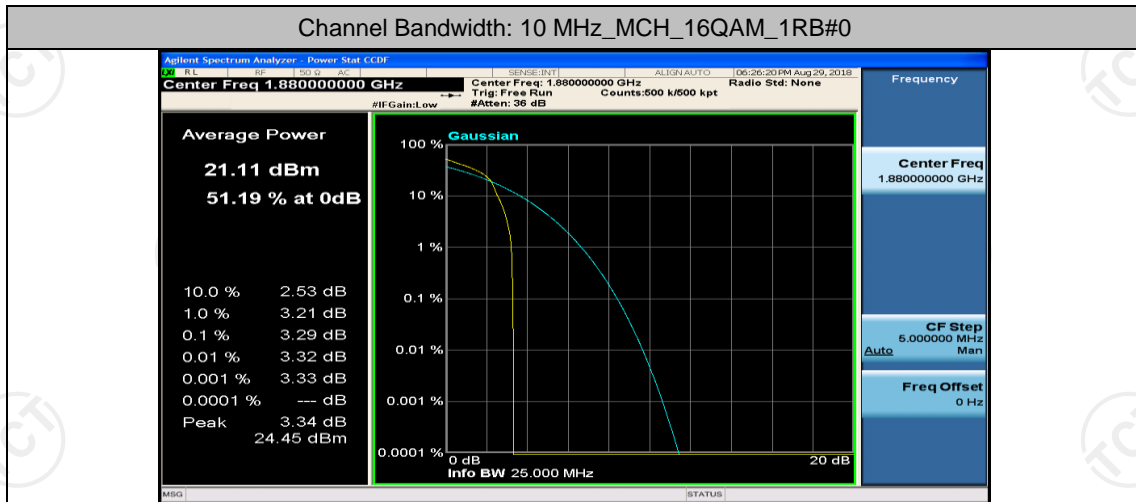

Channel Bandwidth: 10 MHz\_LCH\_16QAM\_1RB#49

Channel Bandwidth: 10 MHz\_LCH\_16QAM\_25RB#0

Channel Bandwidth: 10 MHz\_MCH\_16QAM\_1RB#0

Channel Bandwidth: 10 MHz\_MCH\_16QAM\_1RB#24

Channel Bandwidth: 10 MHz\_MCH\_16QAM\_1RB#49