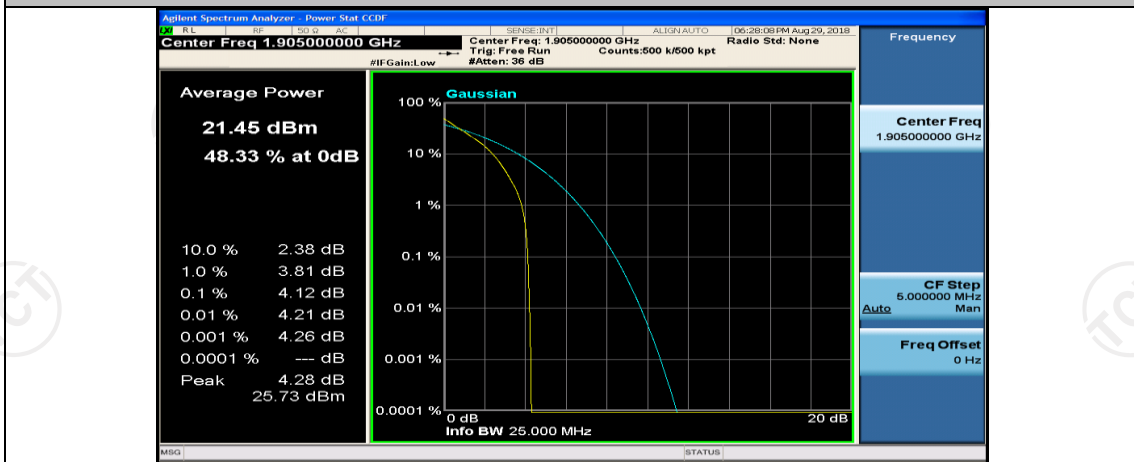

## Channel Bandwidth: 10 MHz

Channel Bandwidth: 10 MHz\_HCH\_QPSK\_25RB#25

Channel Bandwidth: 10 MHz\_HCH\_QPSK\_50RB#0

Channel Bandwidth: 10 MHz\_LCH\_16QAM\_1RB#0

Channel Bandwidth: 10 MHz\_LCH\_16QAM\_1RB#24