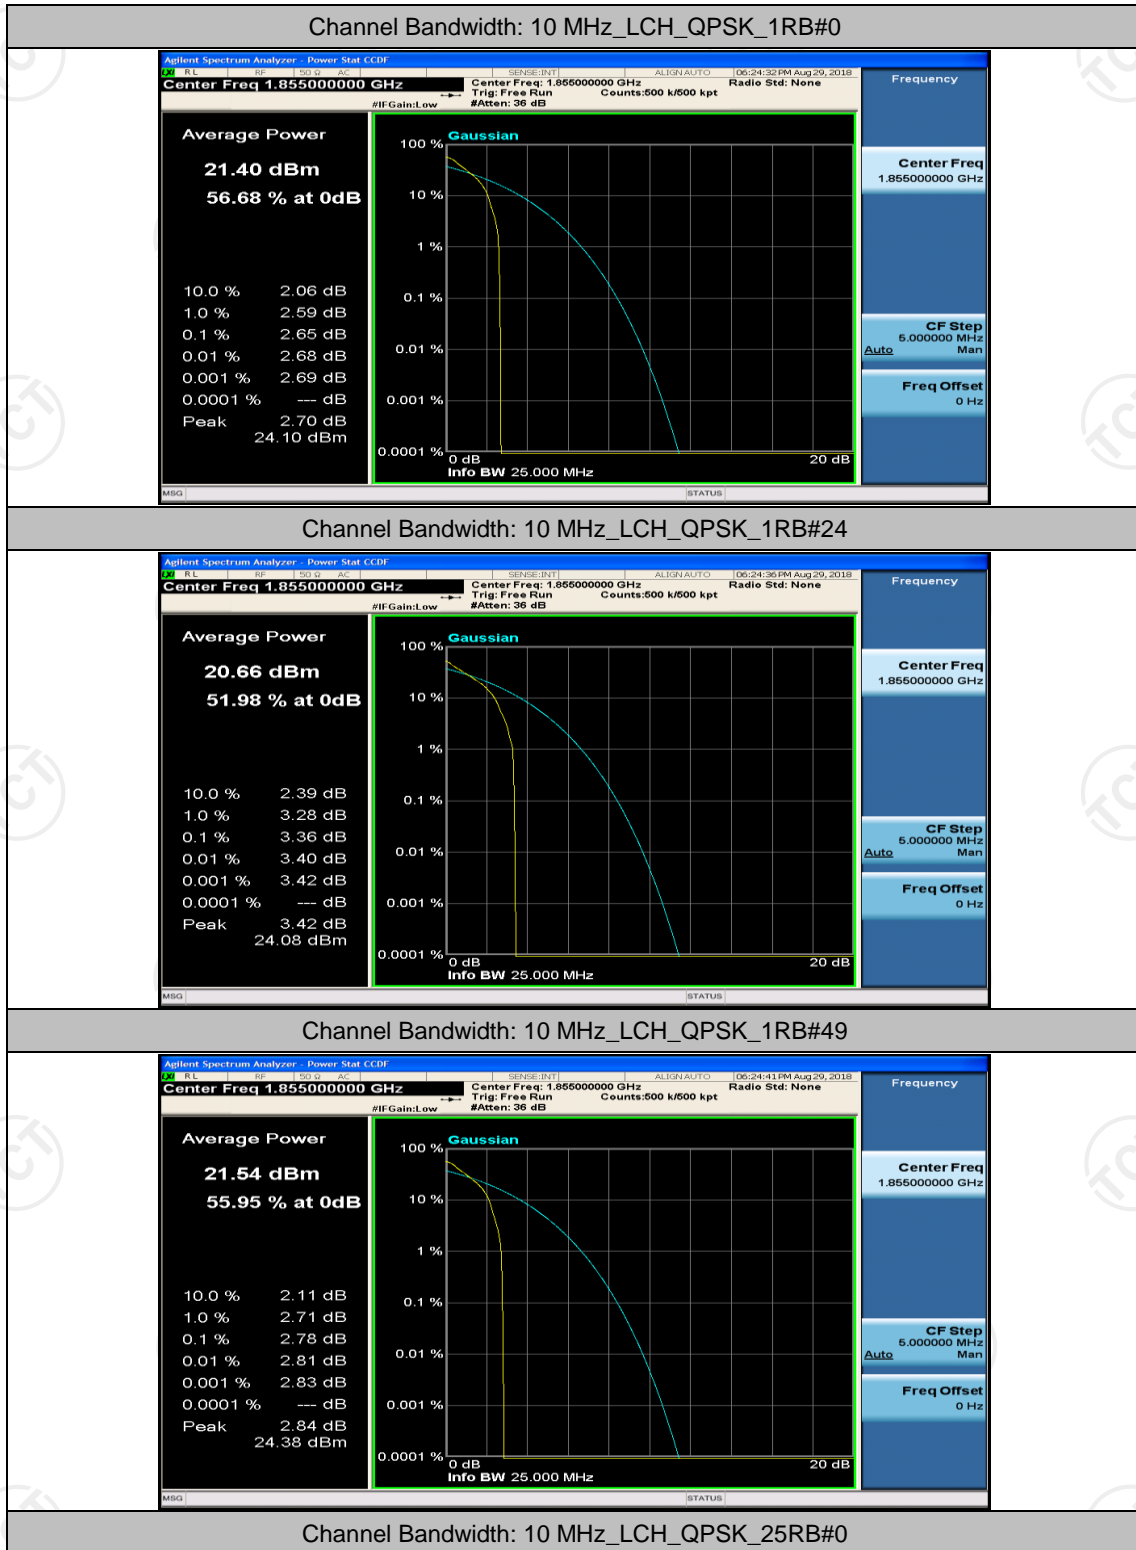

Channel Bandwidth: 10 MHz