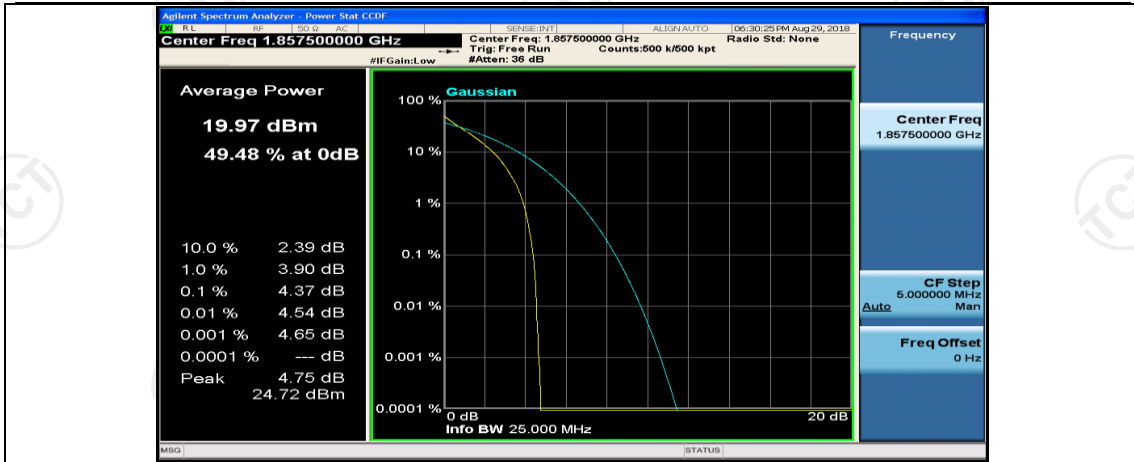

## Channel Bandwidth: 15 MHz

(Channel Bandwidth:15 MHz)\_LCH\_QPSK\_37RB#18

(Channel Bandwidth:15 MHz)\_LCH\_QPSK\_37RB#38

(Channel Bandwidth:15 MHz)\_LCH\_QPSK\_75RB#0

(Channel Bandwidth:15 MHz)\_MCH\_QPSK\_1RB#0