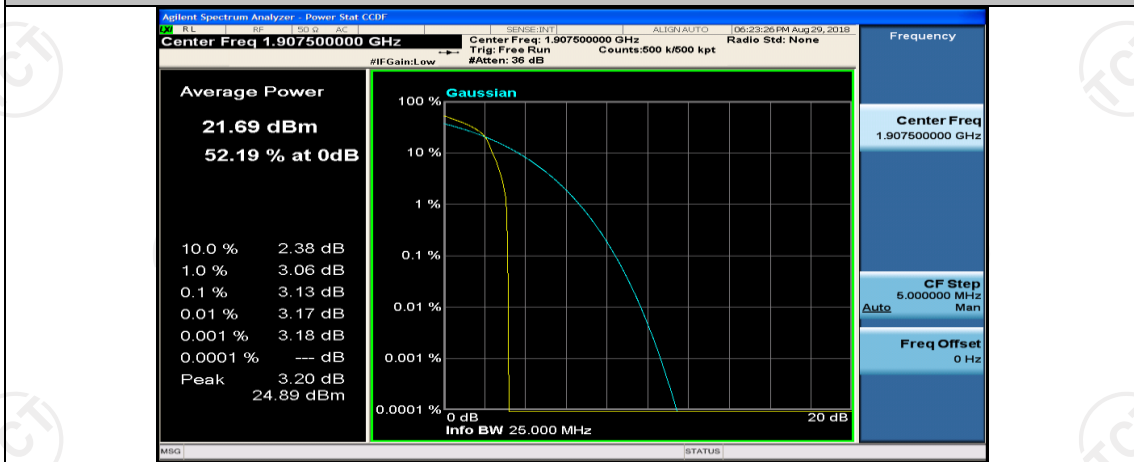

(Channel Bandwidth: 5 MHz)_HCH_16QAM_1RB#24