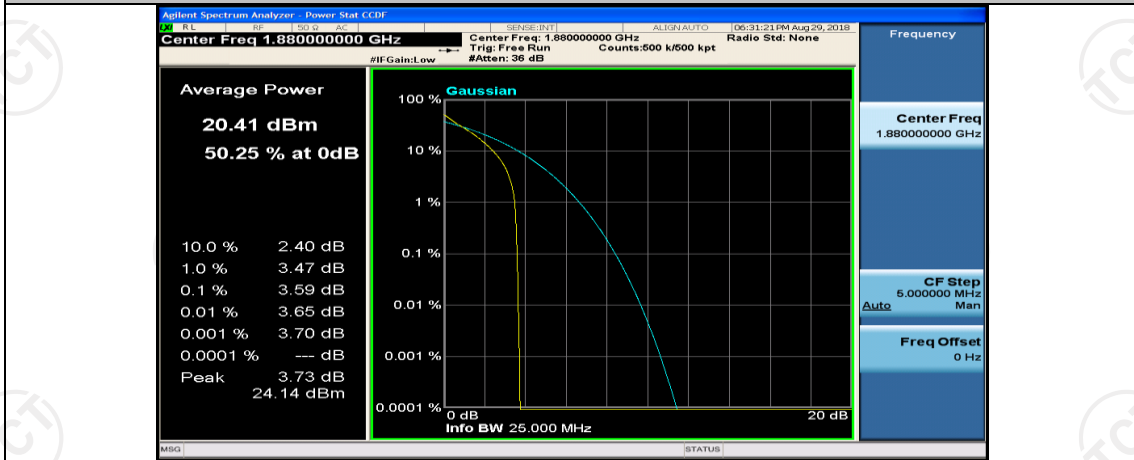

(Channel Bandwidth:15 MHz)_MCH_QPSK_37RB#0