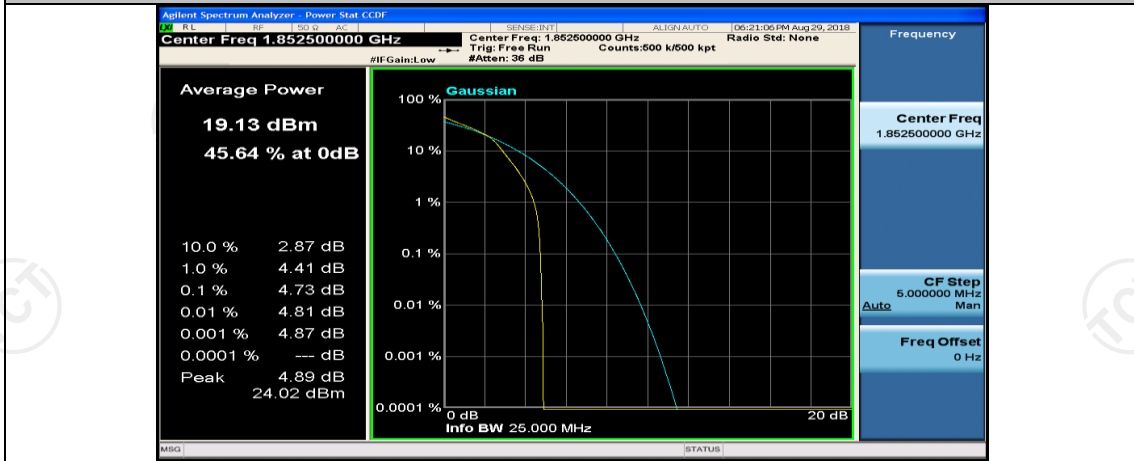

(Channel Bandwidth: 5 MHz)\_HCH\_QPSK\_25RB#0

(Channel Bandwidth: 5 MHz)\_LCH\_16QAM\_1RB#0

(Channel Bandwidth: 5 MHz)\_LCH\_16QAM\_1RB#12

(Channel Bandwidth: 5 MHz)\_LCH\_16QAM\_1RB#24

(Channel Bandwidth: 5 MHz)\_LCH\_16QAM\_12RB#0

(Channel Bandwidth: 5 MHz)\_LCH\_16QAM\_12RB#6

(Channel Bandwidth: 5 MHz)\_LCH\_16QAM\_12RB#13

(Channel Bandwidth: 5 MHz)\_LCH\_16QAM\_25RB#0

(Channel Bandwidth: 5 MHz)\_MCH\_16QAM\_1RB#0

(Channel Bandwidth: 5 MHz)\_MCH\_16QAM\_1RB#12