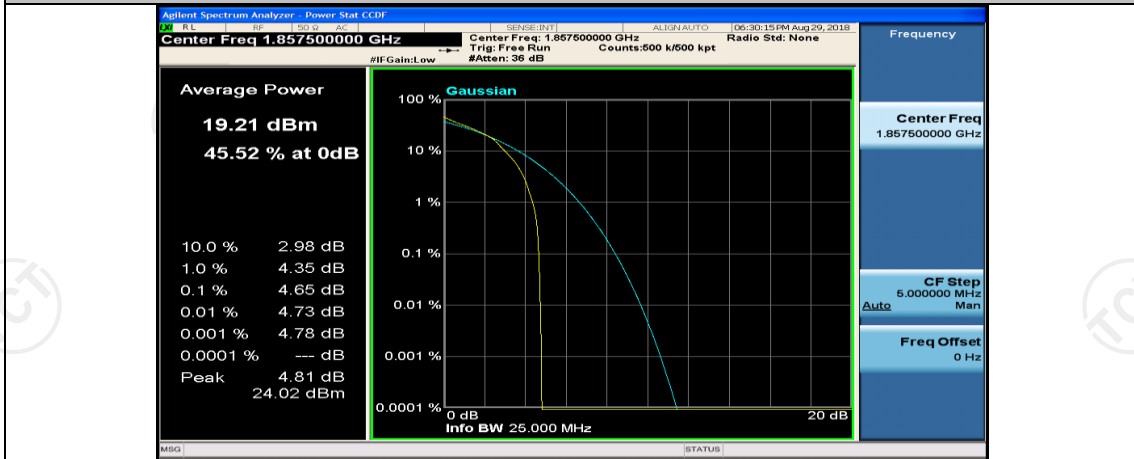

(Channel Bandwidth:15 MHz)_LCH_16QAM_37RB#38