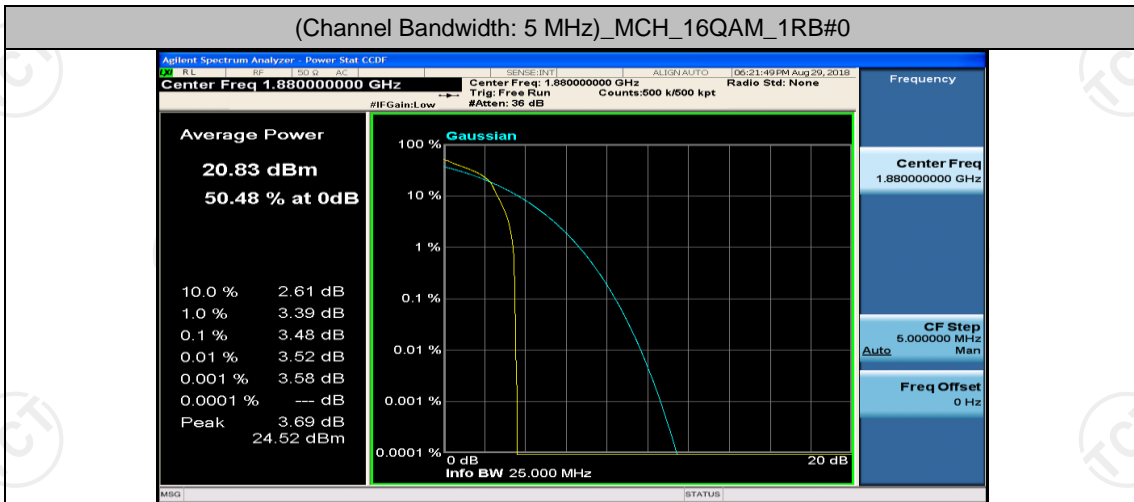

(Channel Bandwidth: 5 MHz)\_LCH\_16QAM\_12RB#6

(Channel Bandwidth: 5 MHz)\_LCH\_16QAM\_12RB#13

(Channel Bandwidth: 5 MHz)\_LCH\_16QAM\_25RB#0

(Channel Bandwidth: 5 MHz)\_MCH\_16QAM\_1RB#0

(Channel Bandwidth: 5 MHz)\_MCH\_16QAM\_1RB#12