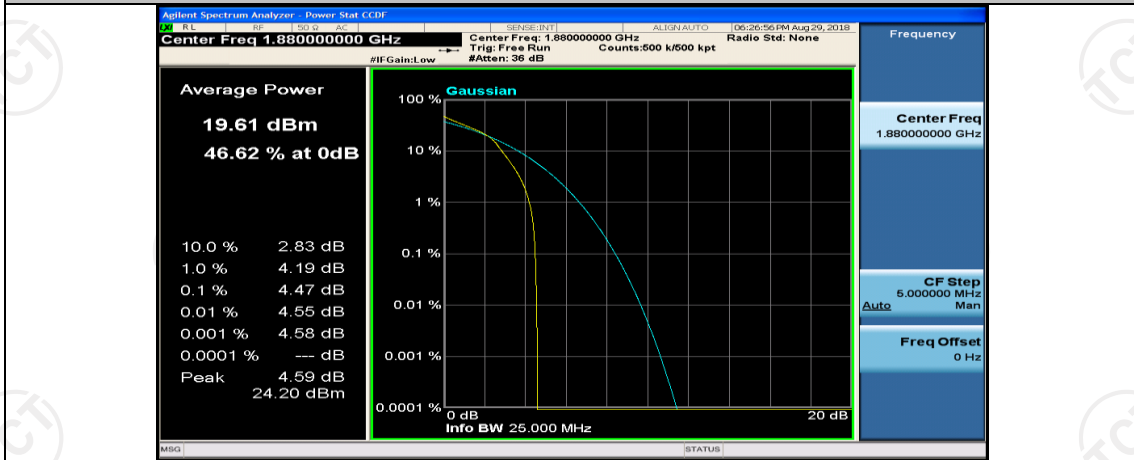

Channel Bandwidth: 10 MHz_MCH_16QAM_25RB#0