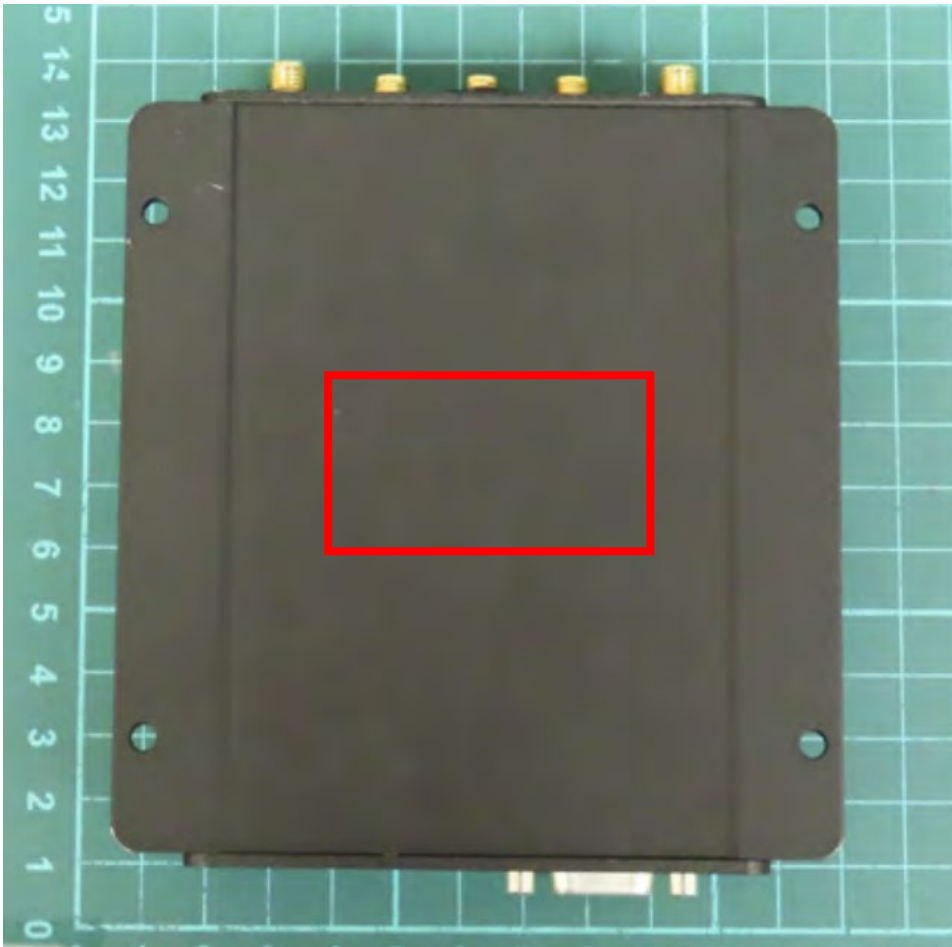

Label location

Model: MAX BR1 Mini M2M

Product Code: MAX-BR1-MINI-M2M-LTEA-US-T-PRM

Serial No.:192E-D5B6-0335

LAN MAC:10-56-CA-83-79-C0

AP Password:CA8379C0

Default Access

Username: admin

<https://192.168.50.1>

Password: admin

FCC ID: U8G-P1MT01DB9
Contains FCC ID: N7NEM74B

Input : 10-30V DC, 18W max (Power Port)

Made in Taiwan

M8 HW3

Model: MAX BR1 Mini M2M

PEPWAVE