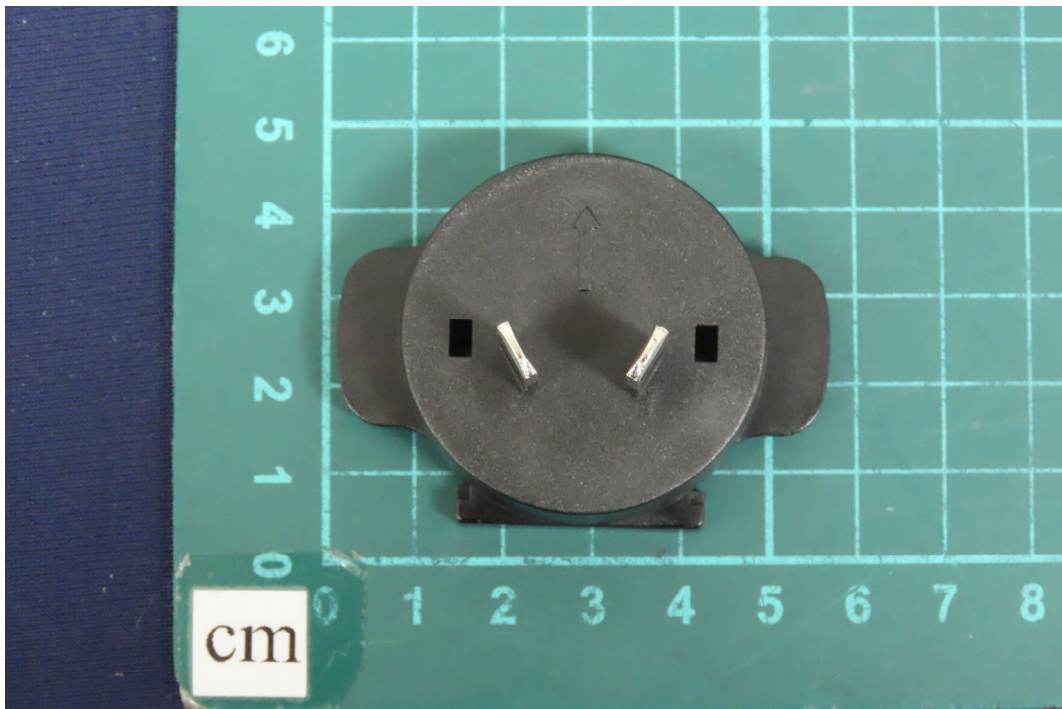

(31) EUT Photo

(30) EUT Photo