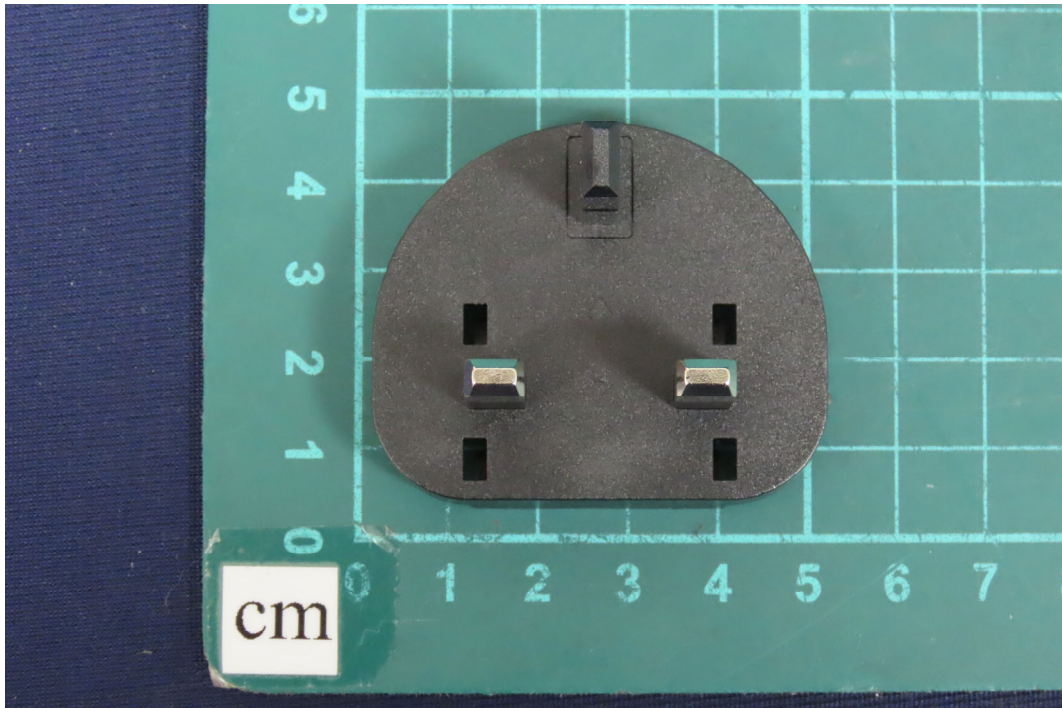

(31) EUT Photo