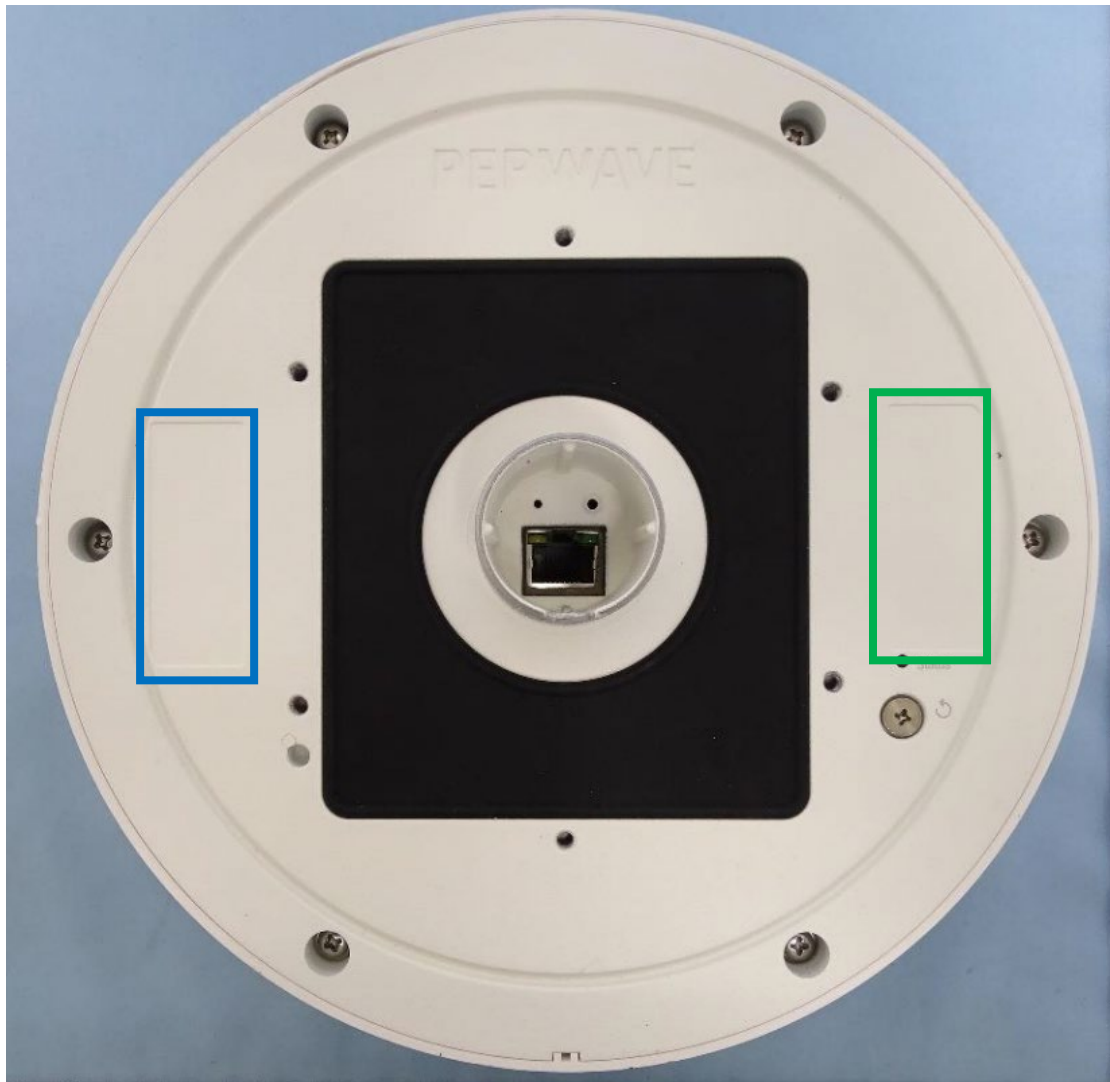

Label location

Label

Green block:

<p><u>Model: MAX HD1 Dome Pro</u></p> <p>Product Code: MAX-HD1-DOM-PRO-5GH Serial No.:293C-0550-2D60 LAN MAC:A8-C0-EA-A9-63-00 AP Password:EAA96300 Made in Taiwan</p>  <p>M8 HW1</p>	 <p>FCC ID: U8G-P1AX13 Contains FCC ID: N7NEM91</p>
---	--

Model: MAX HD2 Dome Pro

Product Code:MAX-HD2-DOM-PRO-LTEA-Q

Serial No.:293C-3D95-D932

LAN MAC:A8-C0-EA-B0-6B-A0

AP Password:EAB06BA0

Made in Taiwan

M8 HW1

peplink