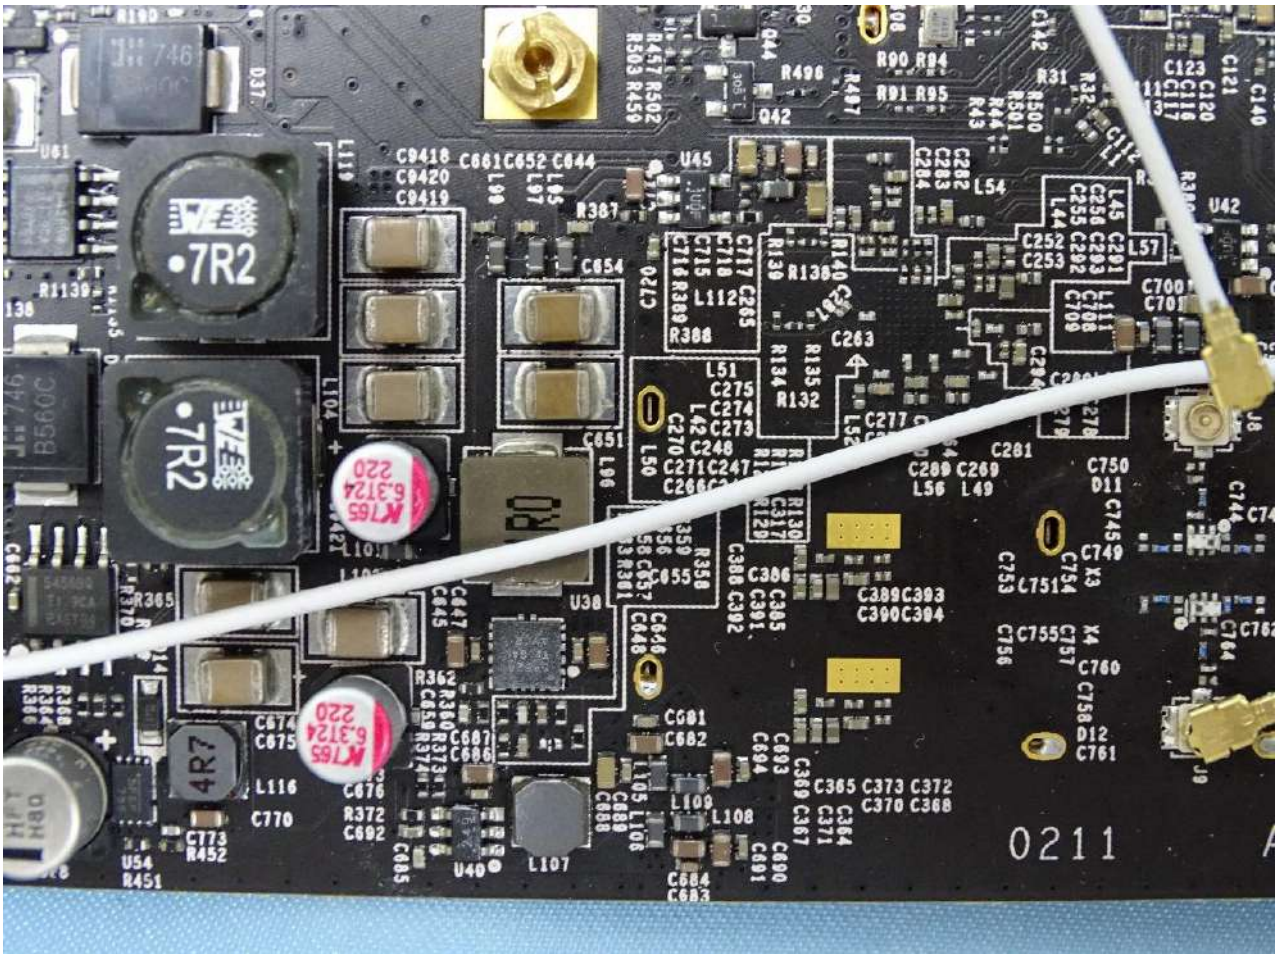

1. Internal Photograph of EUT

Brand Name: PEPWAVE / peplink

Model Name: MAX BR1 5G

MAX-BR1-5GD-T

MAX-BR1-5GH-T

WWAN Module 1 (EM9191)

WWAN Module 2 (MV31-W)

GPS Module

WWAN Antenna

WLAN Antenna

GPS Antenna

————THE END————