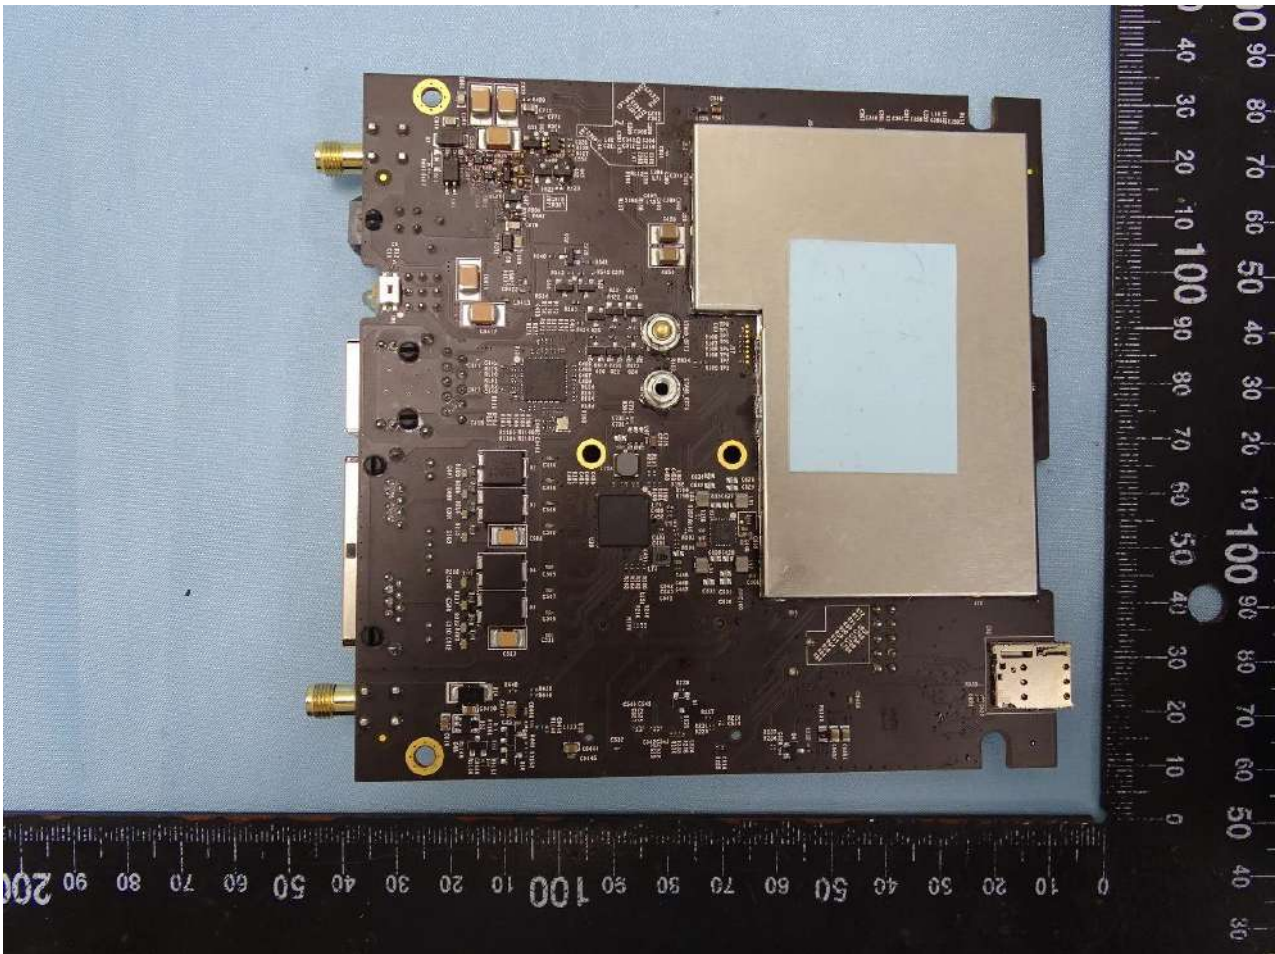

1. Internal Photograph of EUT

Brand Name: PEPWAVE / peplink

Model Name: MAX BR1 5G

MAX-BR1-5GD-T

MAX-BR1-5GH-T

WWAN Module 1 (EM9191)

WWAN Module 2 (MV31-W)

GPS Module