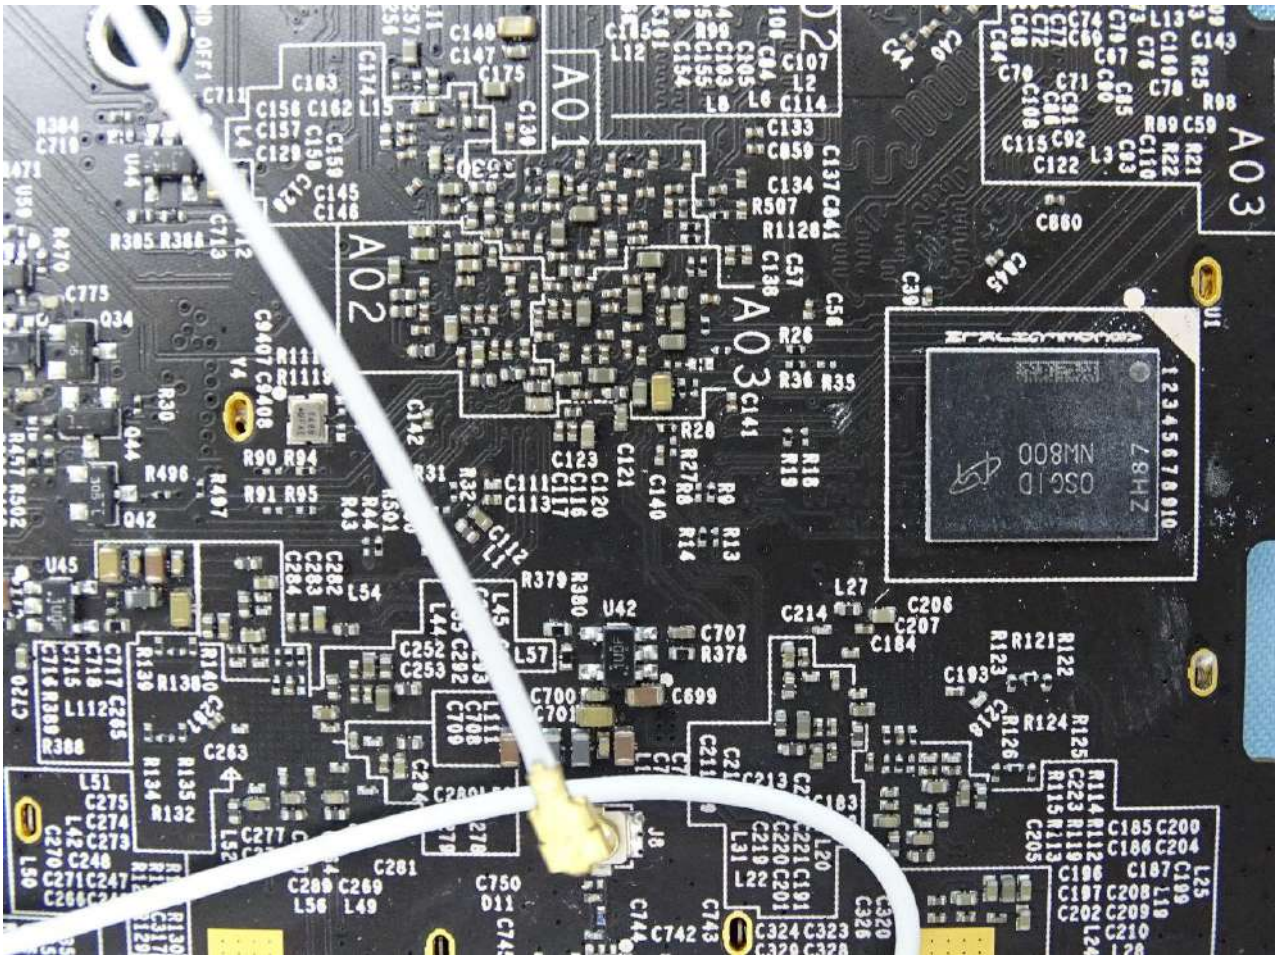

1. Internal Photograph of EUT

Brand Name: PEPWAVE / peplink

Model Name: MAX BR1 5G

MAX-BR1-5GD-T

MAX-BR1-5GH-T

WWAN Module 1 (EM9191)

WWAN Module 2 (MV31-W)

GPS Module

WWAN Antenna

WLAN Antenna

GPS Antenna

————THE END————