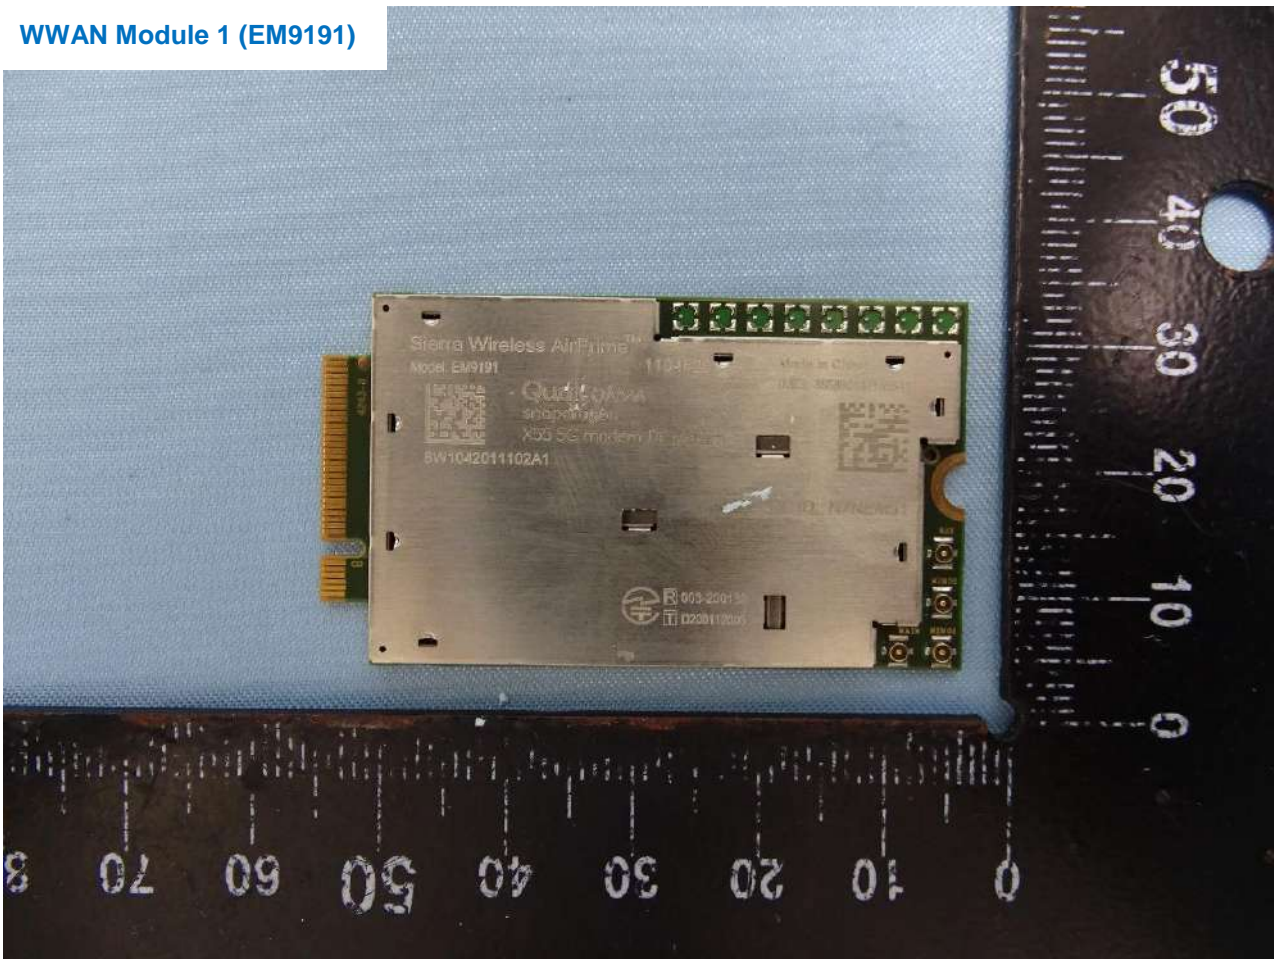

1. Internal Photograph of EUT

Brand Name: PEPWAVE / peplink

Model Name: MAX BR1 5G

MAX-BR1-5GD-T

MAX-BR1-5GH-T

WWAN Module 1 (EM9191)

WWAN Module 2 (MV31-W)

GPS Module