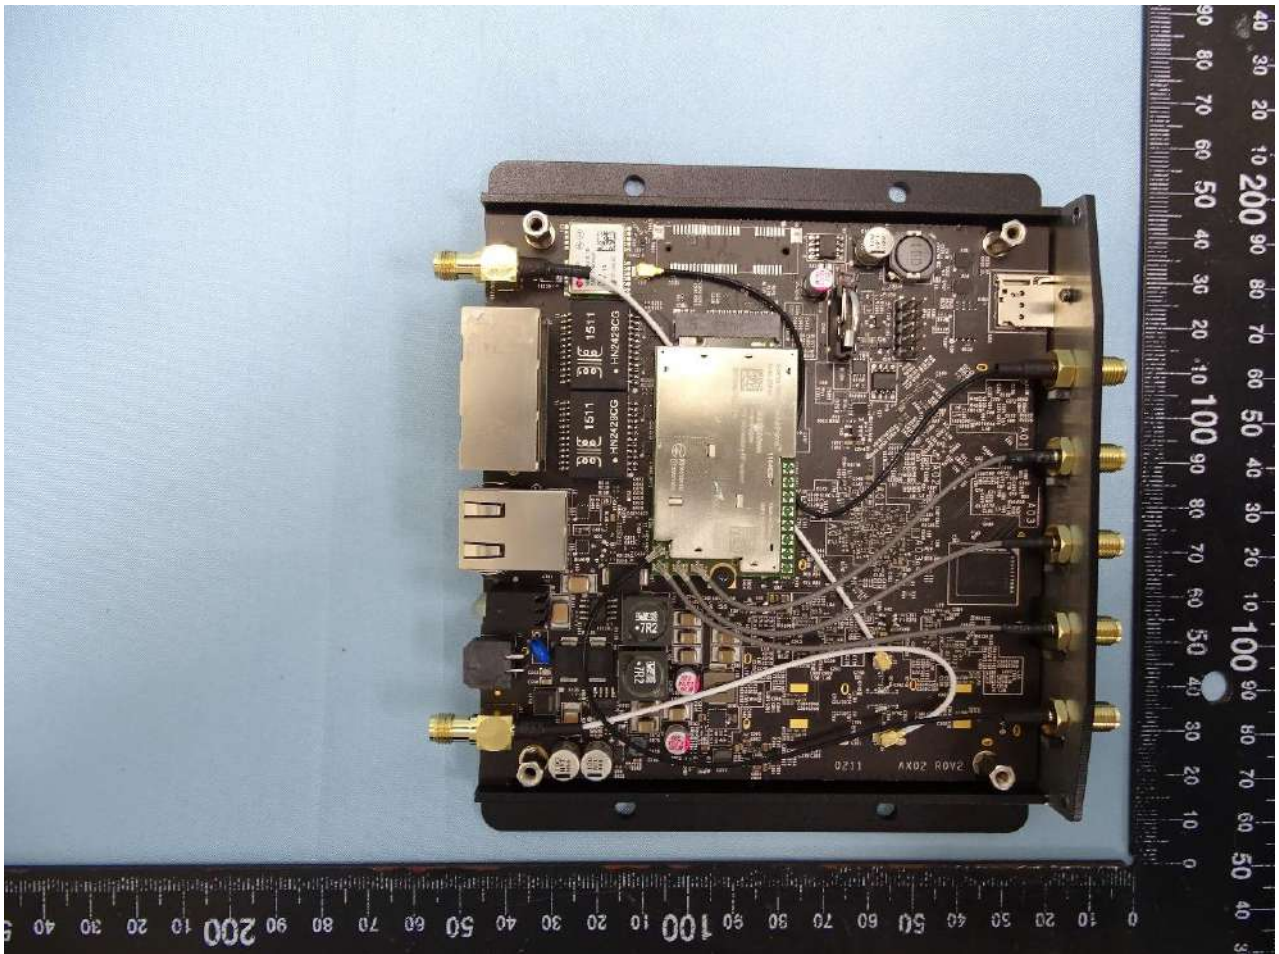

1. Internal Photograph of EUT

Brand Name: PEPWAVE / peplink

Model Name: MAX BR1 5G

MAX-BR1-5GD-T

MAX-BR1-5GH-T

WWAN Module 1 (EM9191)

WWAN Module 2 (MV31-W)

GPS Module

WWAN Antenna

WLAN Antenna

GPS Antenna

————THE END————