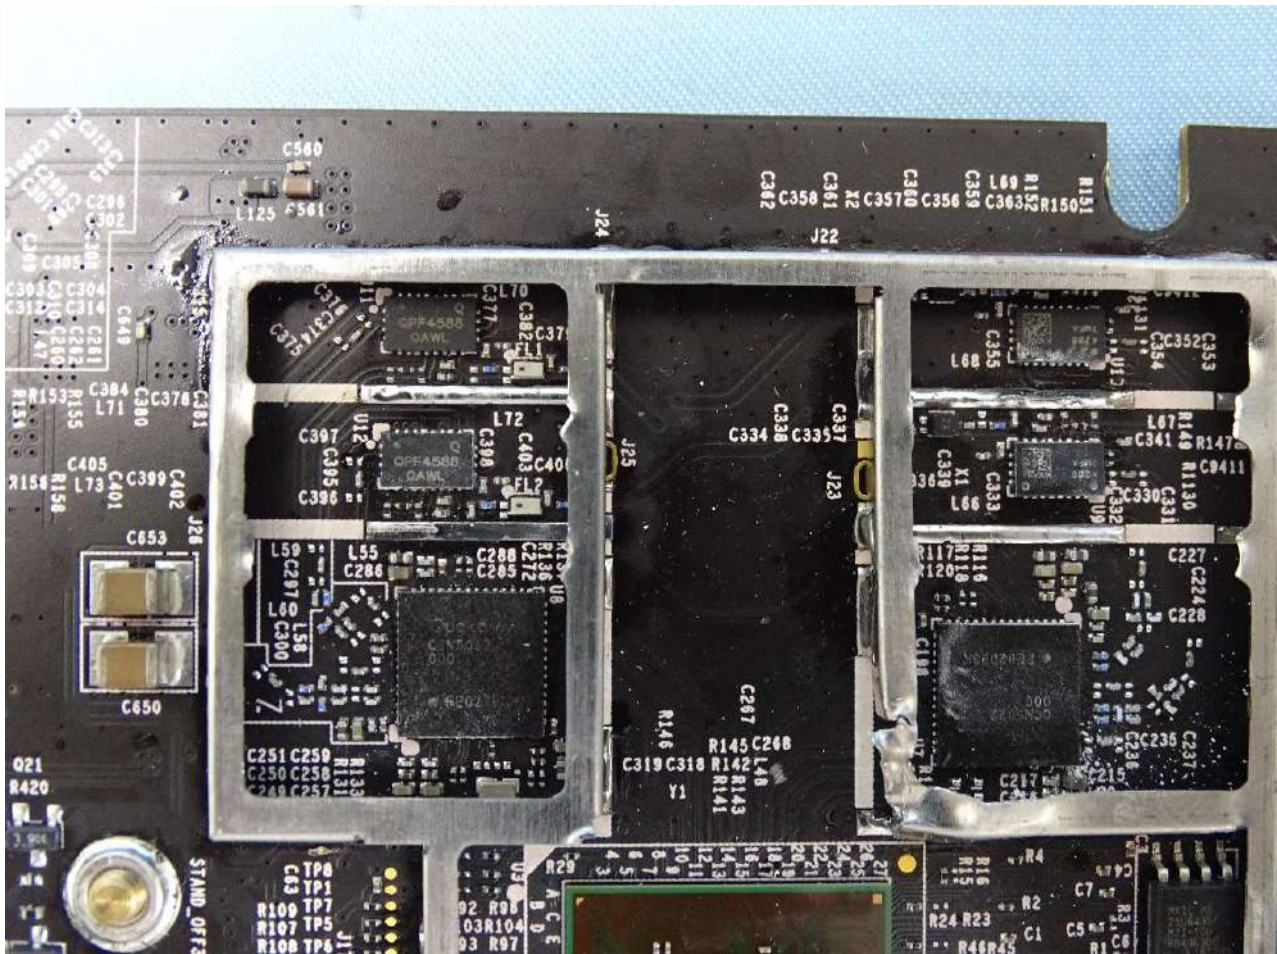

1. Internal Photograph of EUT

Brand Name: PEPWAVE / peplink

Model Name: MAX BR1 5G

MAX-BR1-5GD-T

MAX-BR1-5GH-T

WWAN Module 1 (EM9191)

WWAN Module 2 (MV31-W)

GPS Module

WWAN Antenna

WLAN Antenna

GPS Antenna

————THE END————