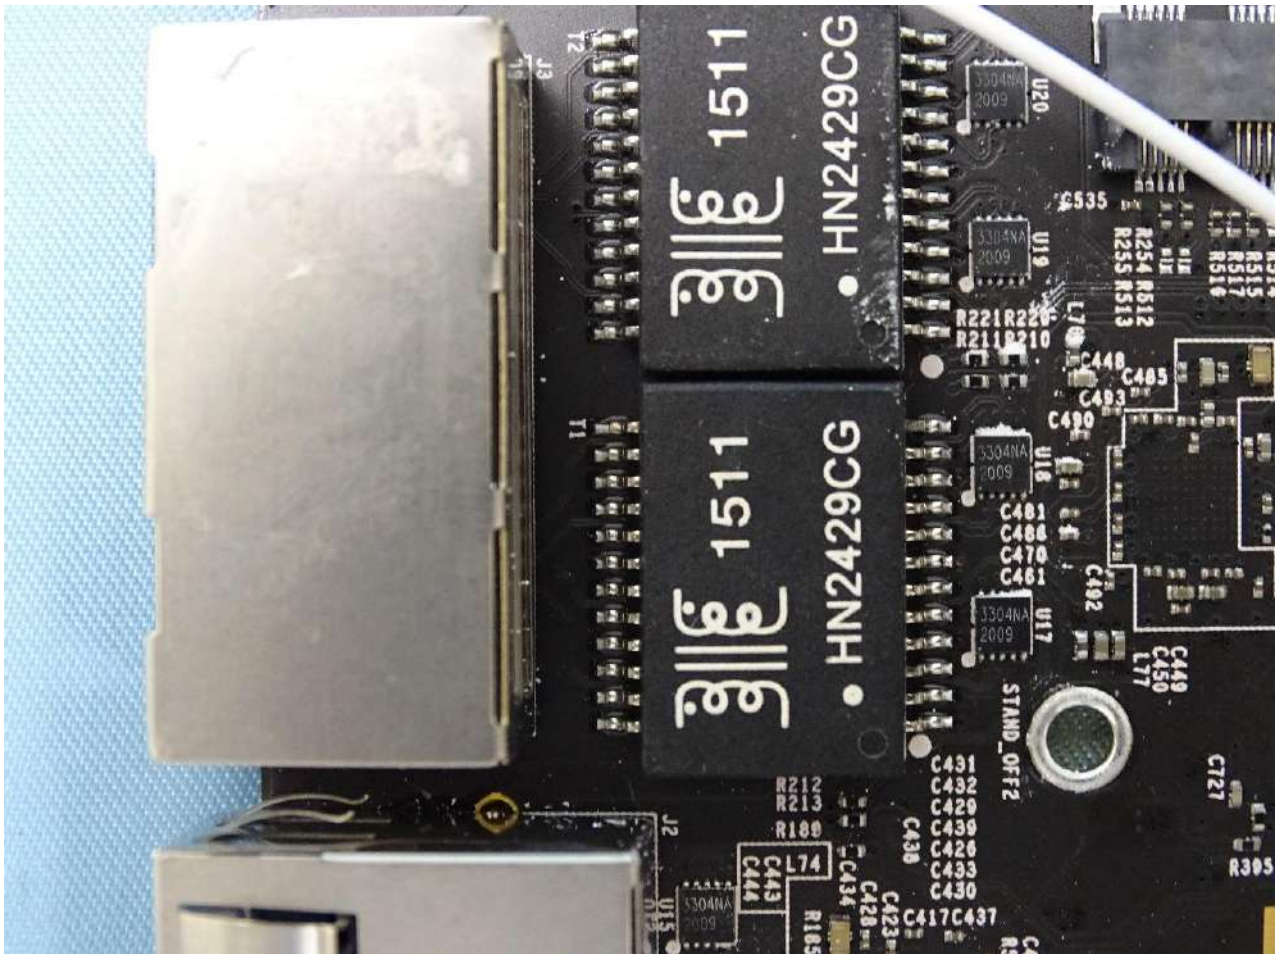

1. Internal Photograph of EUT

Brand Name: PEPWAVE / peplink

Model Name: MAX BR1 5G

MAX-BR1-5GD-T

MAX-BR1-5GH-T

WWAN Module 1 (EM9191)

WWAN Module 2 (MV31-W)

GPS Module