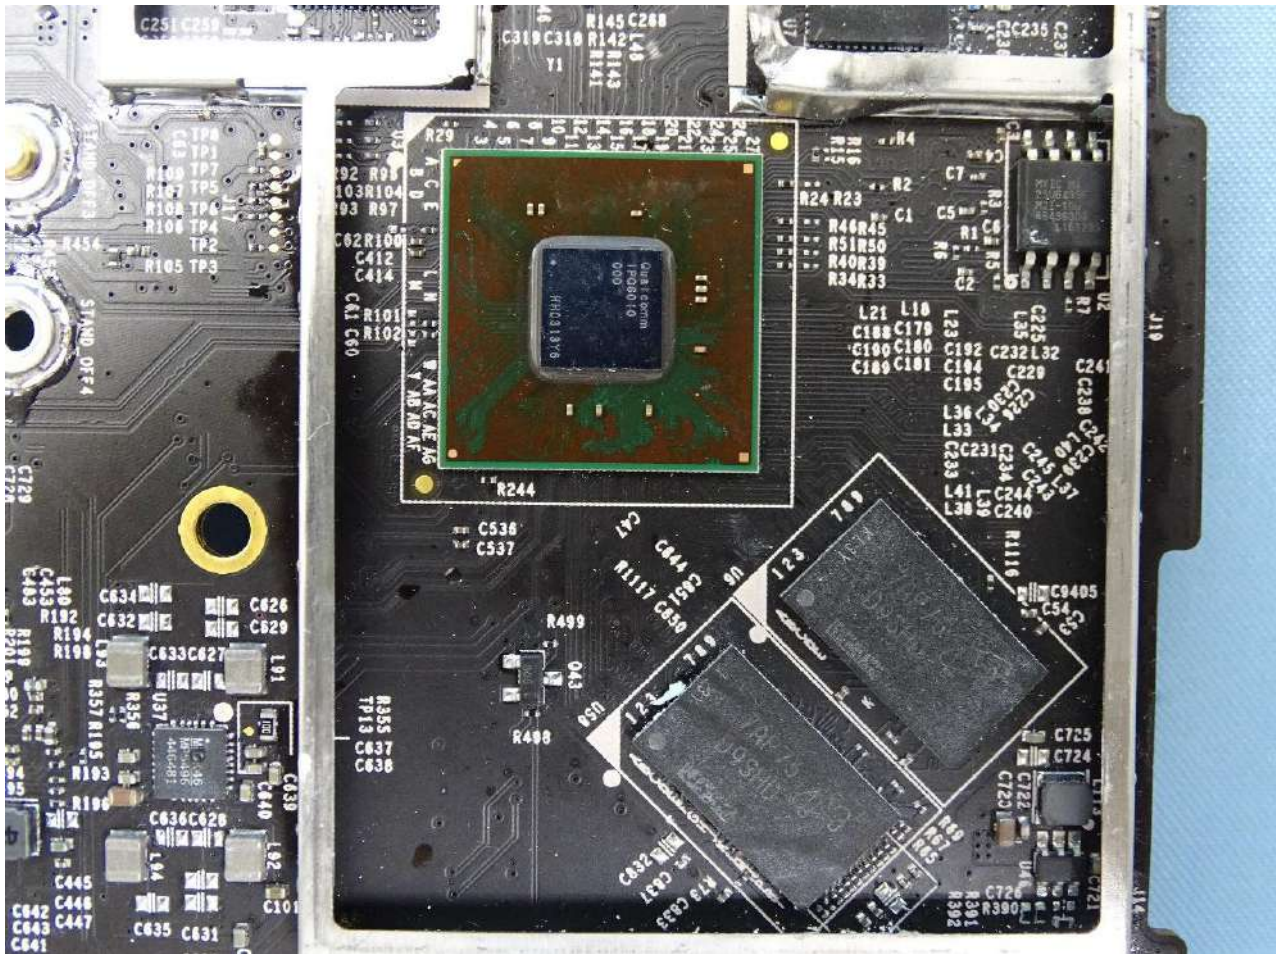

1. Internal Photograph of EUT

Brand Name: PEPWAVE / peplink

Model Name: MAX BR1 5G

MAX-BR1-5GD-T

MAX-BR1-5GH-T

WWAN Module 1 (EM9191)

WWAN Module 2 (MV31-W)

GPS Module