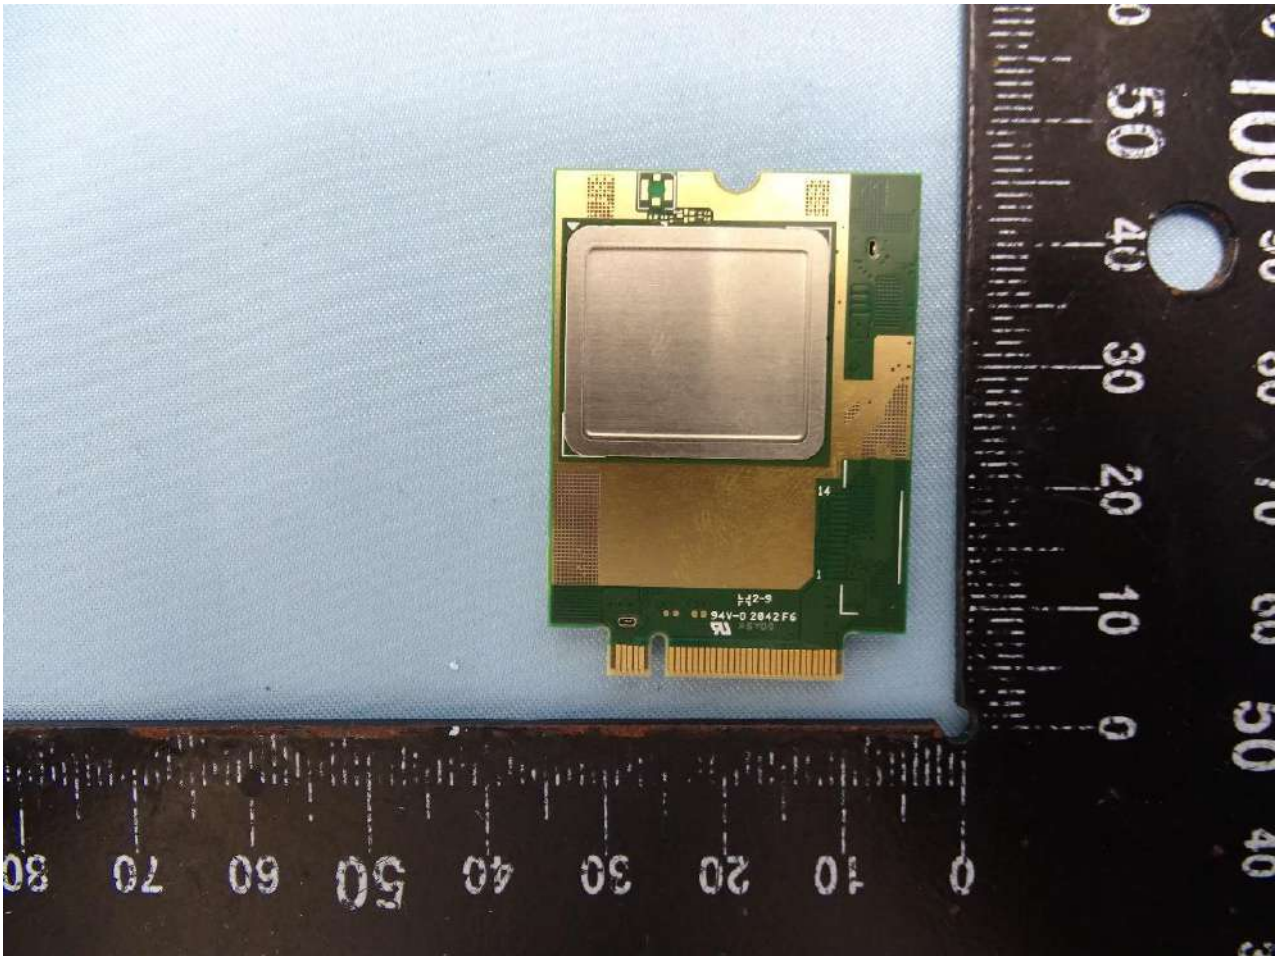

1. Internal Photograph of EUT

Brand Name: PEPWAVE / peplink

Model Name: MAX BR1 5G

MAX-BR1-5GD-T

MAX-BR1-5GH-T

WWAN Module 1 (EM9191)

WWAN Module 2 (MV31-W)

GPS Module