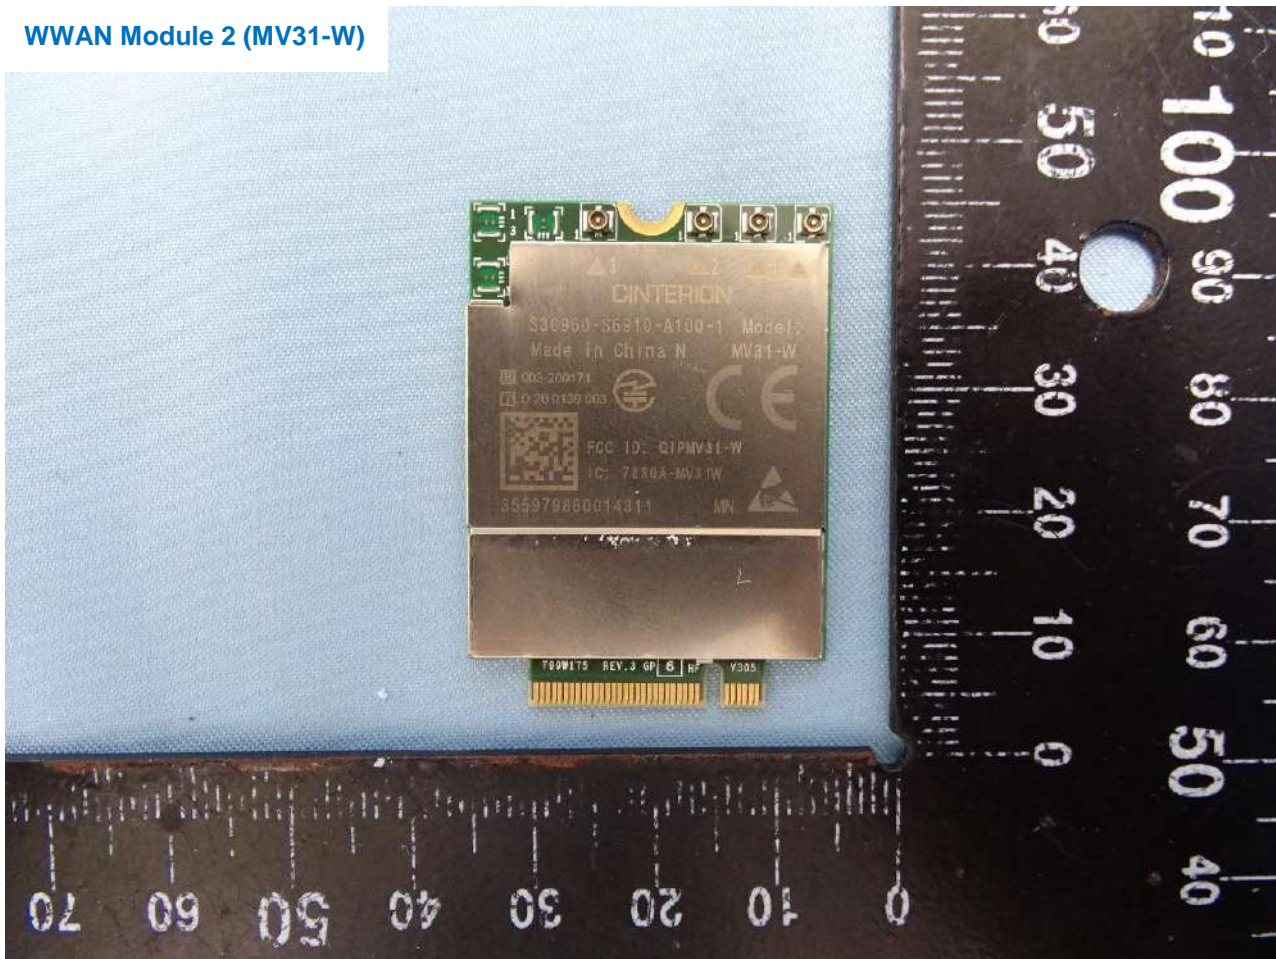

1. Internal Photograph of EUT

Brand Name: PEPWAVE / peplink

Model Name: MAX BR1 5G

MAX-BR1-5GD-T

MAX-BR1-5GH-T

WWAN Module 1 (EM9191)

WWAN Module 2 (MV31-W)

GPS Module