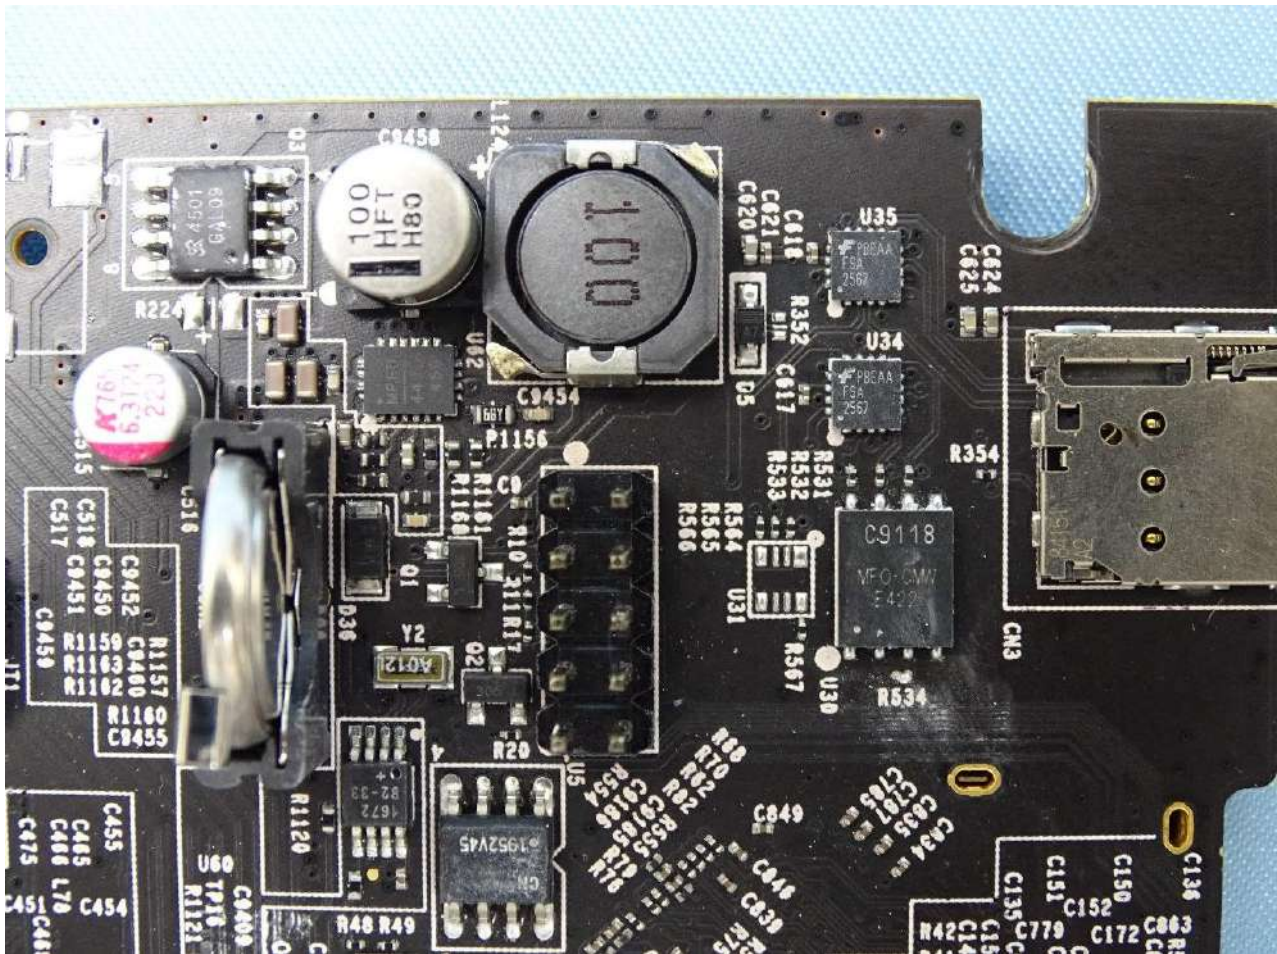

1. Internal Photograph of EUT

Brand Name: PEPWAVE / peplink

Model Name: MAX BR1 5G

MAX-BR1-5GD-T

MAX-BR1-5GH-T

WWAN Module 1 (EM9191)

WWAN Module 2 (MV31-W)

GPS Module