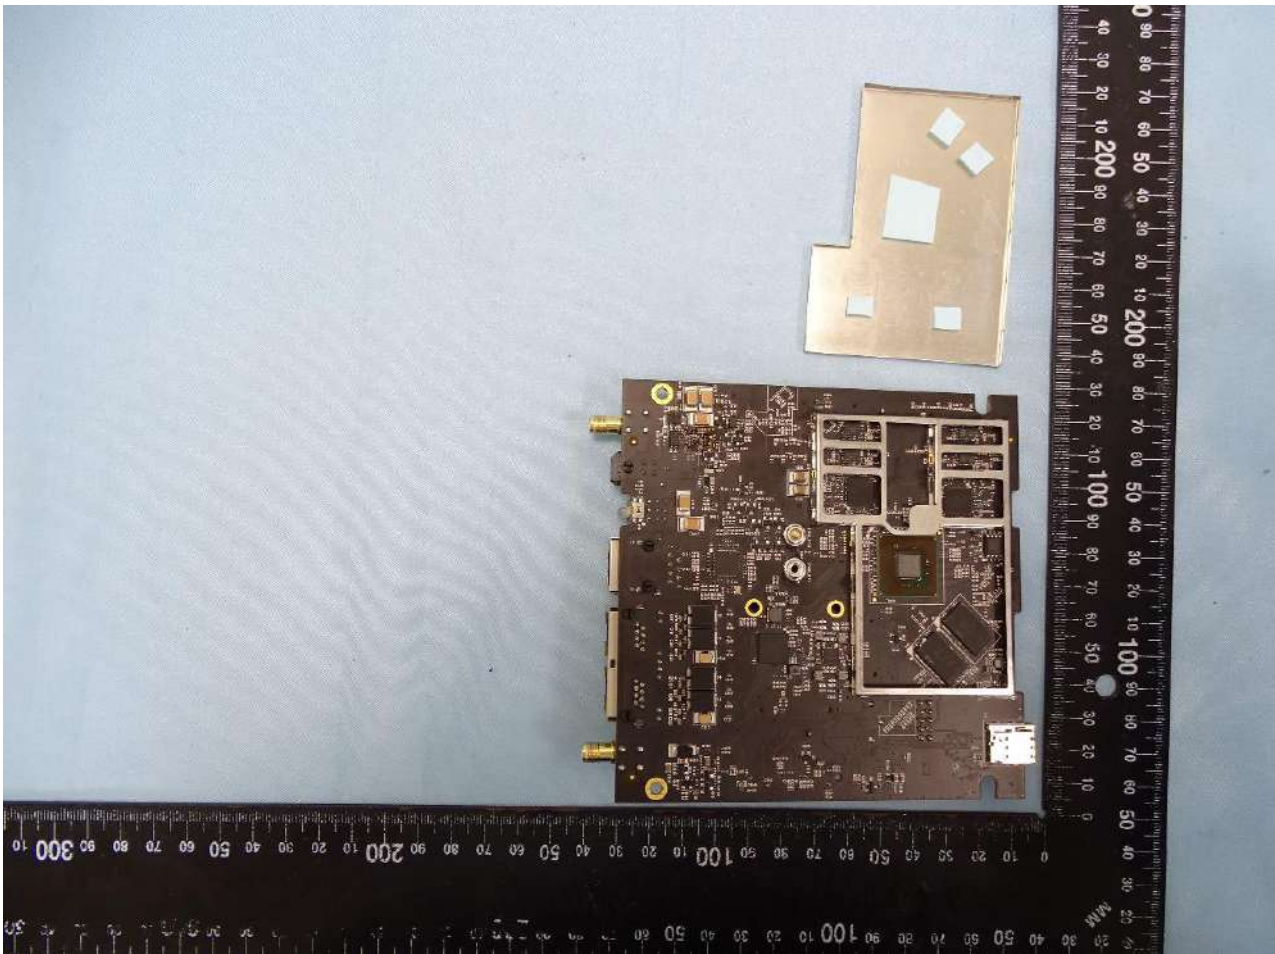

1. Internal Photograph of EUT

Brand Name: PEPWAVE / peplink

Model Name: MAX BR1 5G

MAX-BR1-5GD-T

MAX-BR1-5GH-T

WWAN Module 1 (EM9191)

WWAN Module 2 (MV31-W)

GPS Module

WWAN Antenna

WLAN Antenna

GPS Antenna

————THE END————