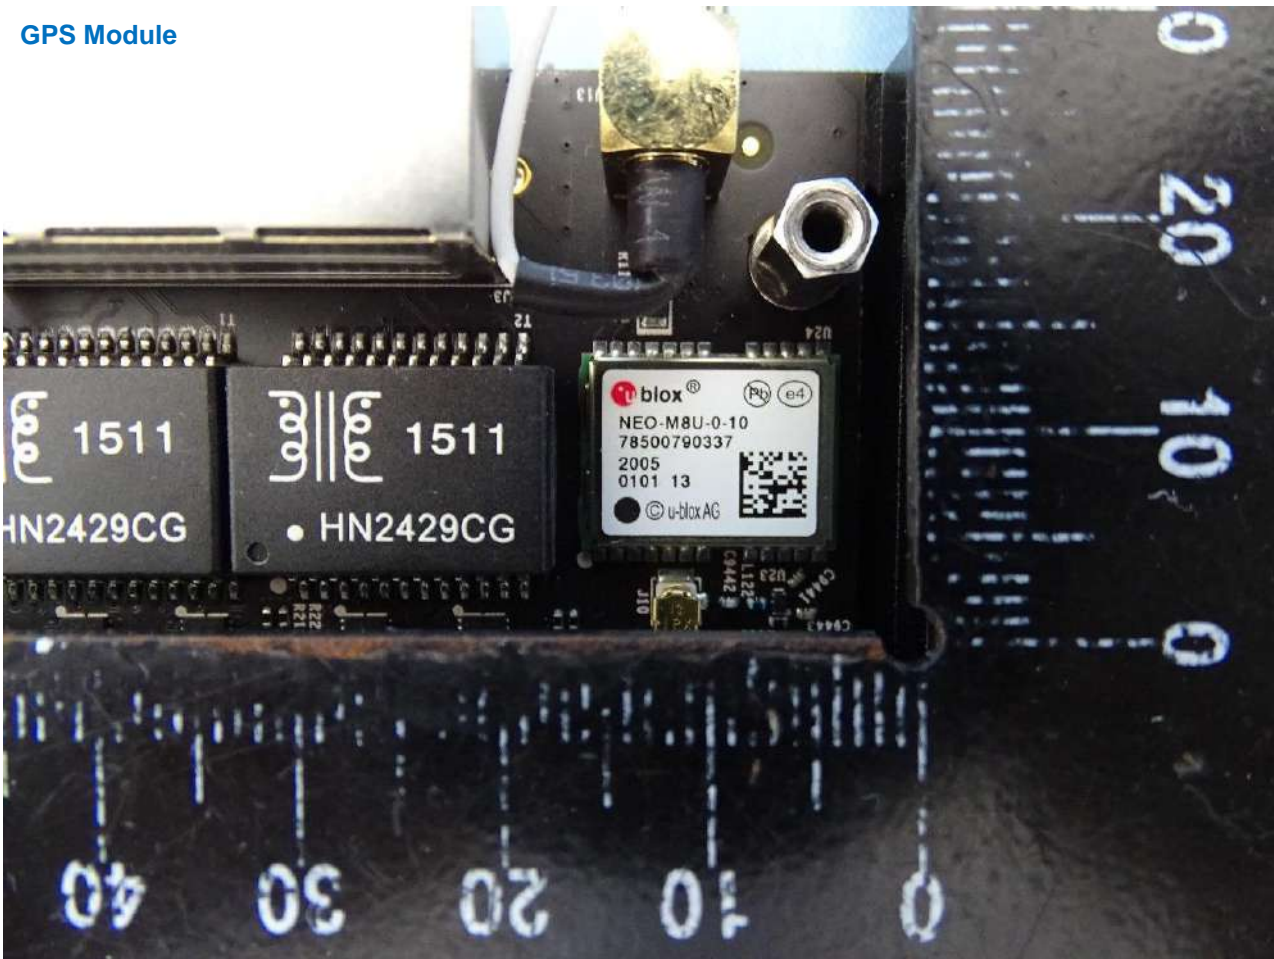

1. Internal Photograph of EUT

Brand Name: PEPWAVE / peplink

Model Name: MAX BR1 5G

MAX-BR1-5GD-T

MAX-BR1-5GH-T

WWAN Module 1 (EM9191)

WWAN Module 2 (MV31-W)

GPS Module

WWAN Antenna

WLAN Antenna

GPS Antenna

————THE END————