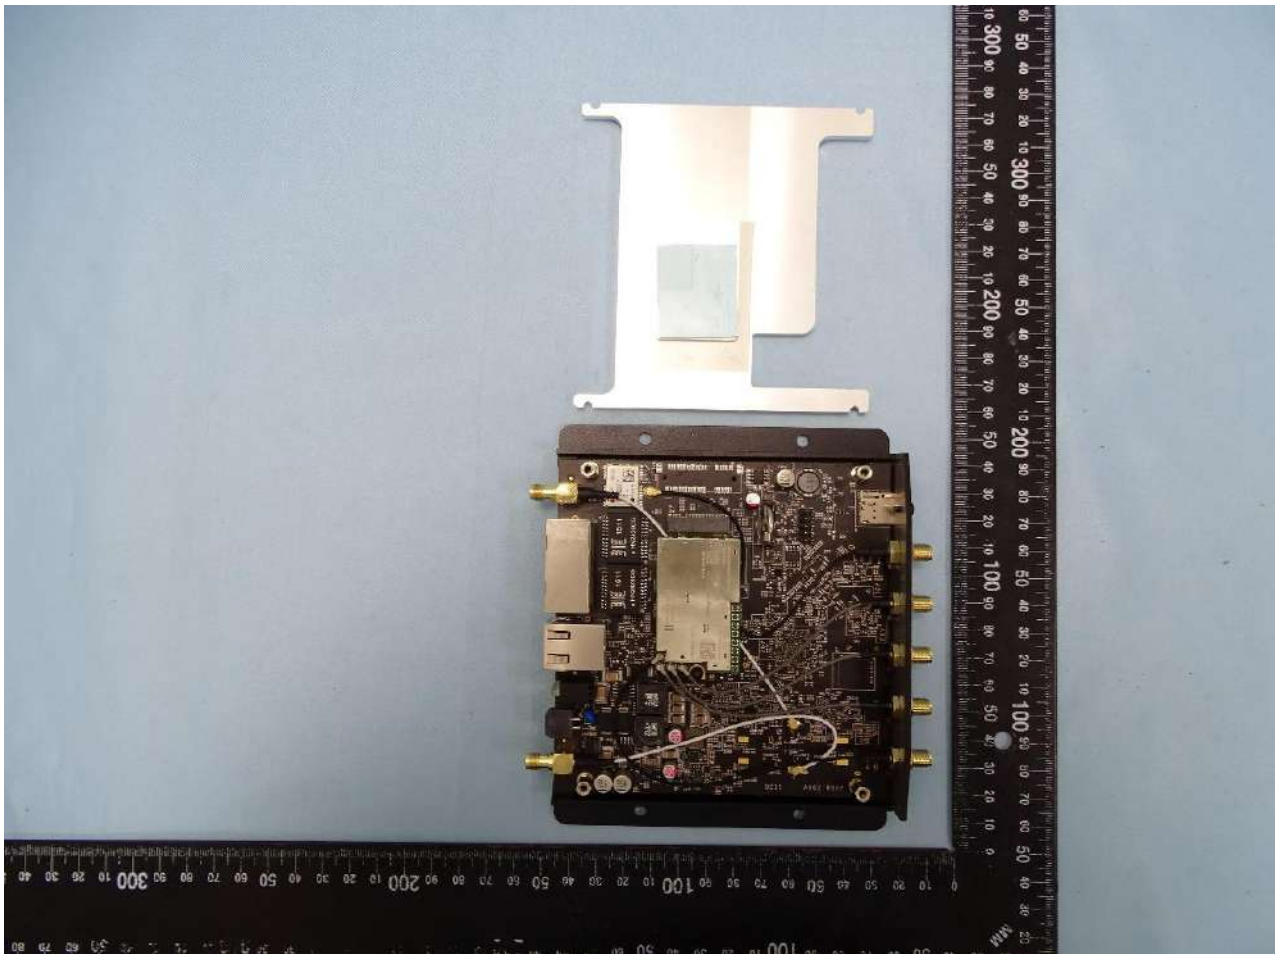

1. Internal Photograph of EUT

Brand Name: PEPWAVE / peplink

Model Name: MAX BR1 5G

MAX-BR1-5GD-T

MAX-BR1-5GH-T

WWAN Module 1 (EM9191)

WWAN Module 2 (MV31-W)

GPS Module

WWAN Antenna

WLAN Antenna

GPS Antenna

————THE END————