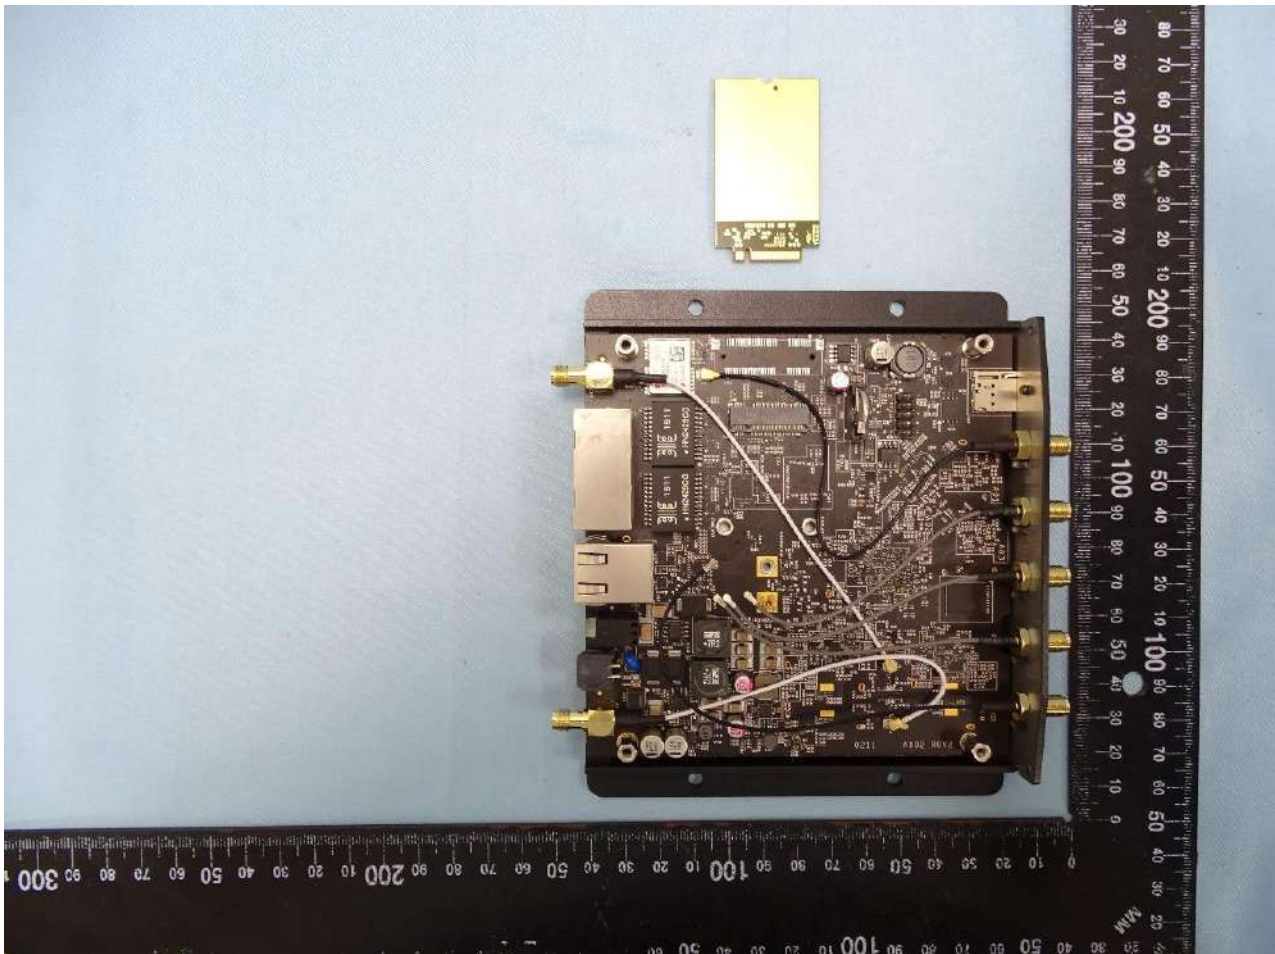

1. Internal Photograph of EUT

Brand Name: PEPWAVE / peplink

Model Name: MAX BR1 5G

MAX-BR1-5GD-T

MAX-BR1-5GH-T

WWAN Module 1 (EM9191)

WWAN Module 2 (MV31-W)

GPS Module

WWAN Antenna

WLAN Antenna

GPS Antenna

————THE END————