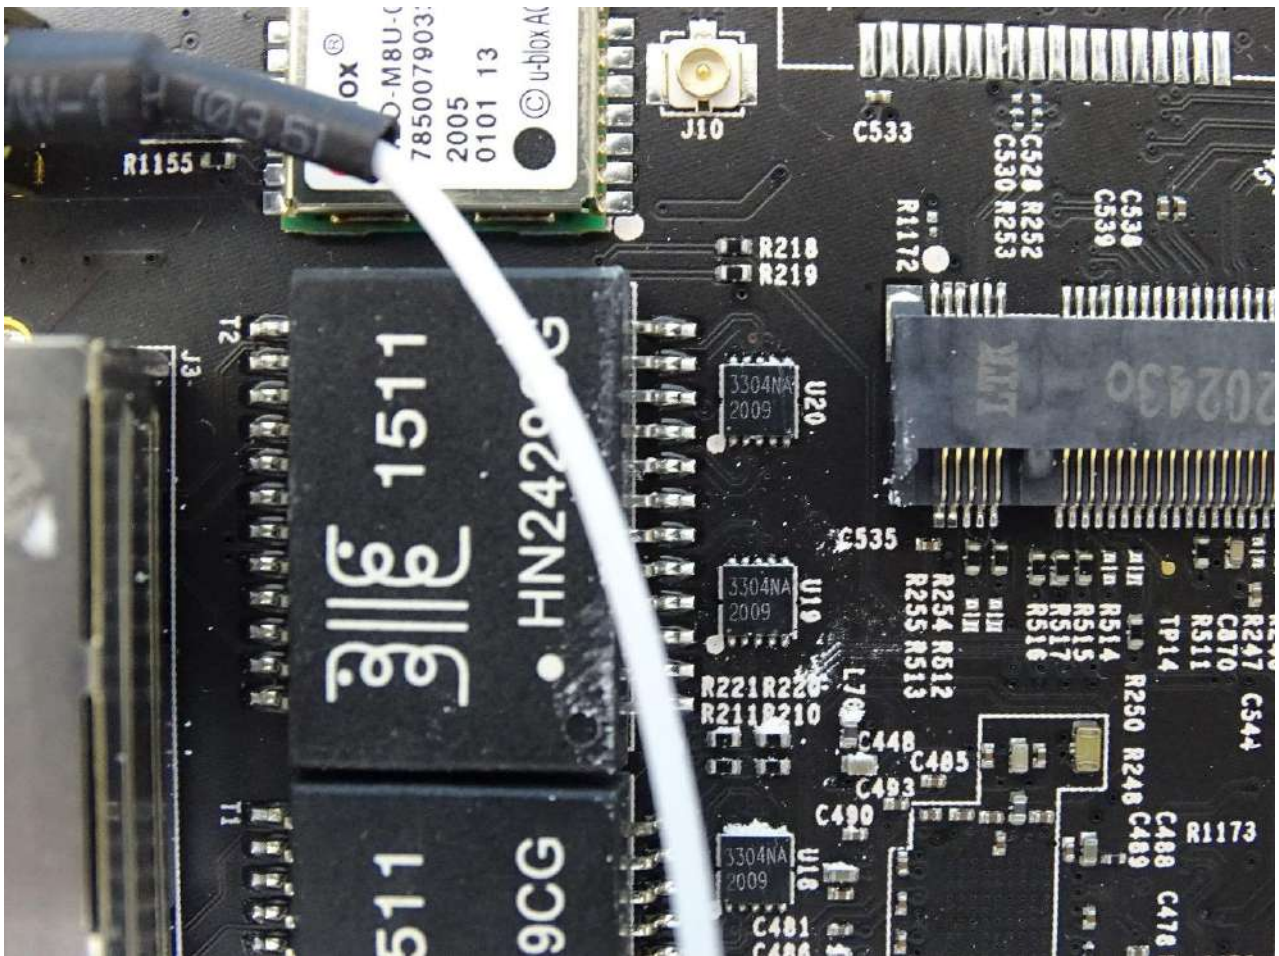

1. Internal Photograph of EUT

Brand Name: PEPWAVE / peplink

Model Name: MAX BR1 5G

MAX-BR1-5GD-T

MAX-BR1-5GH-T

WWAN Module 1 (EM9191)

WWAN Module 2 (MV31-W)

GPS Module

WWAN Antenna

WLAN Antenna

GPS Antenna

————THE END————