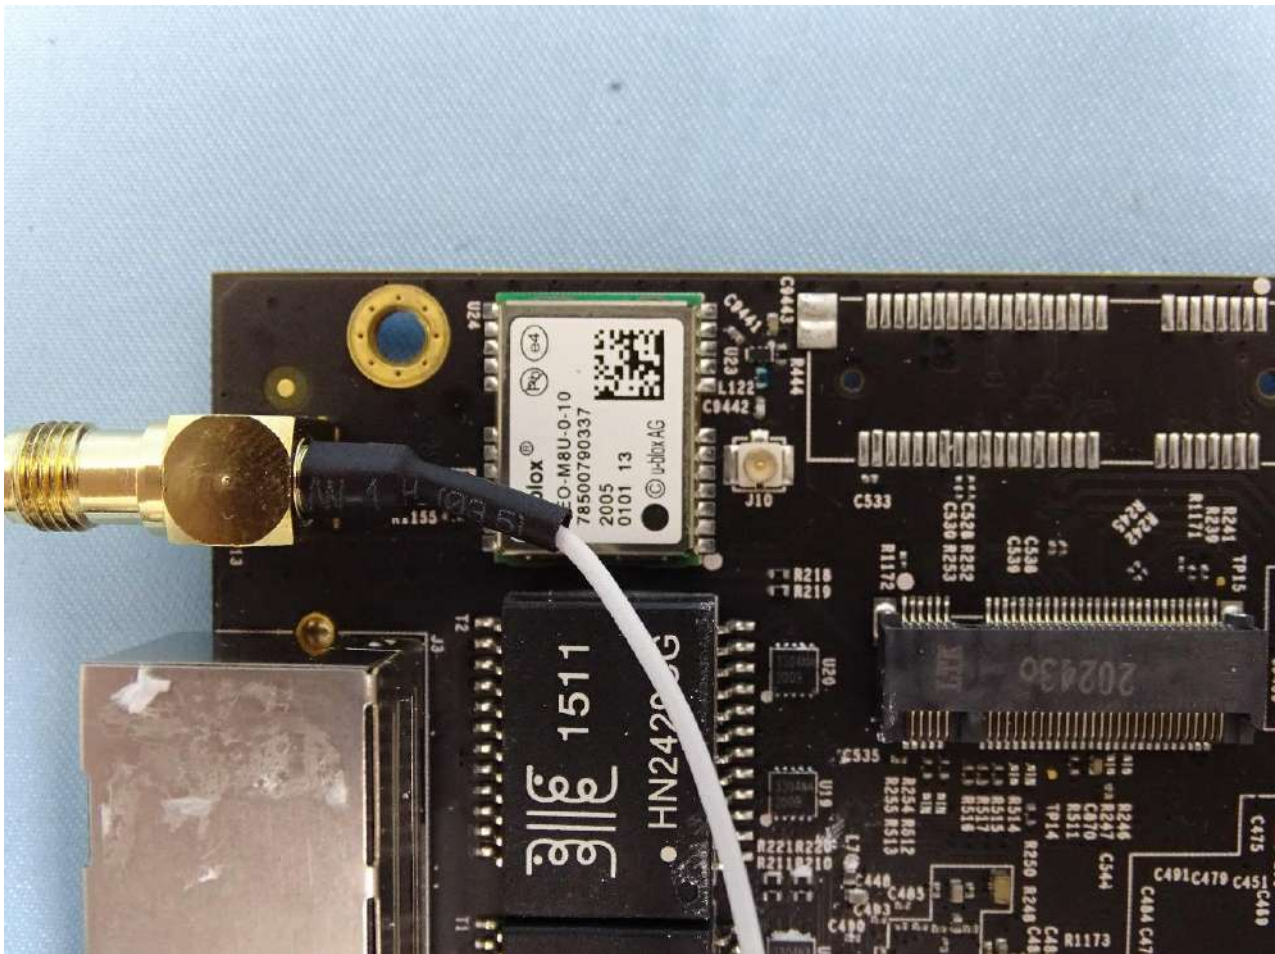

1. Internal Photograph of EUT

Brand Name: PEPWAVE / peplink

Model Name: MAX BR1 5G

MAX-BR1-5GD-T

MAX-BR1-5GH-T

WWAN Module 1 (EM9191)

WWAN Module 2 (MV31-W)

GPS Module

WWAN Antenna

WLAN Antenna

GPS Antenna

————THE END————