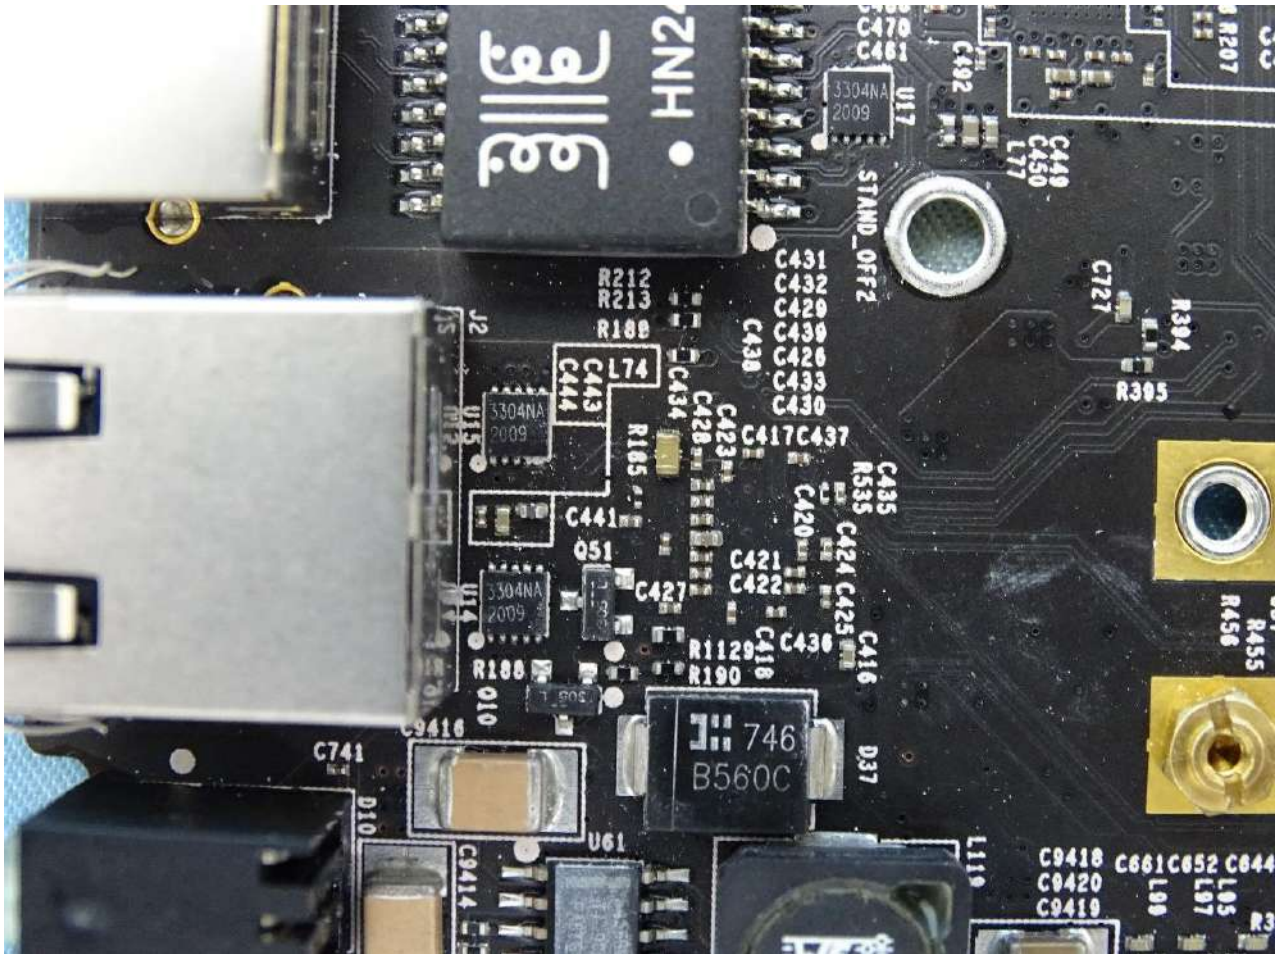

1. Internal Photograph of EUT

Brand Name: PEPWAVE / peplink

Model Name: MAX BR1 5G

MAX-BR1-5GD-T

MAX-BR1-5GH-T

WWAN Module 1 (EM9191)

WWAN Module 2 (MV31-W)

GPS Module

WWAN Antenna

WLAN Antenna

GPS Antenna

————THE END————