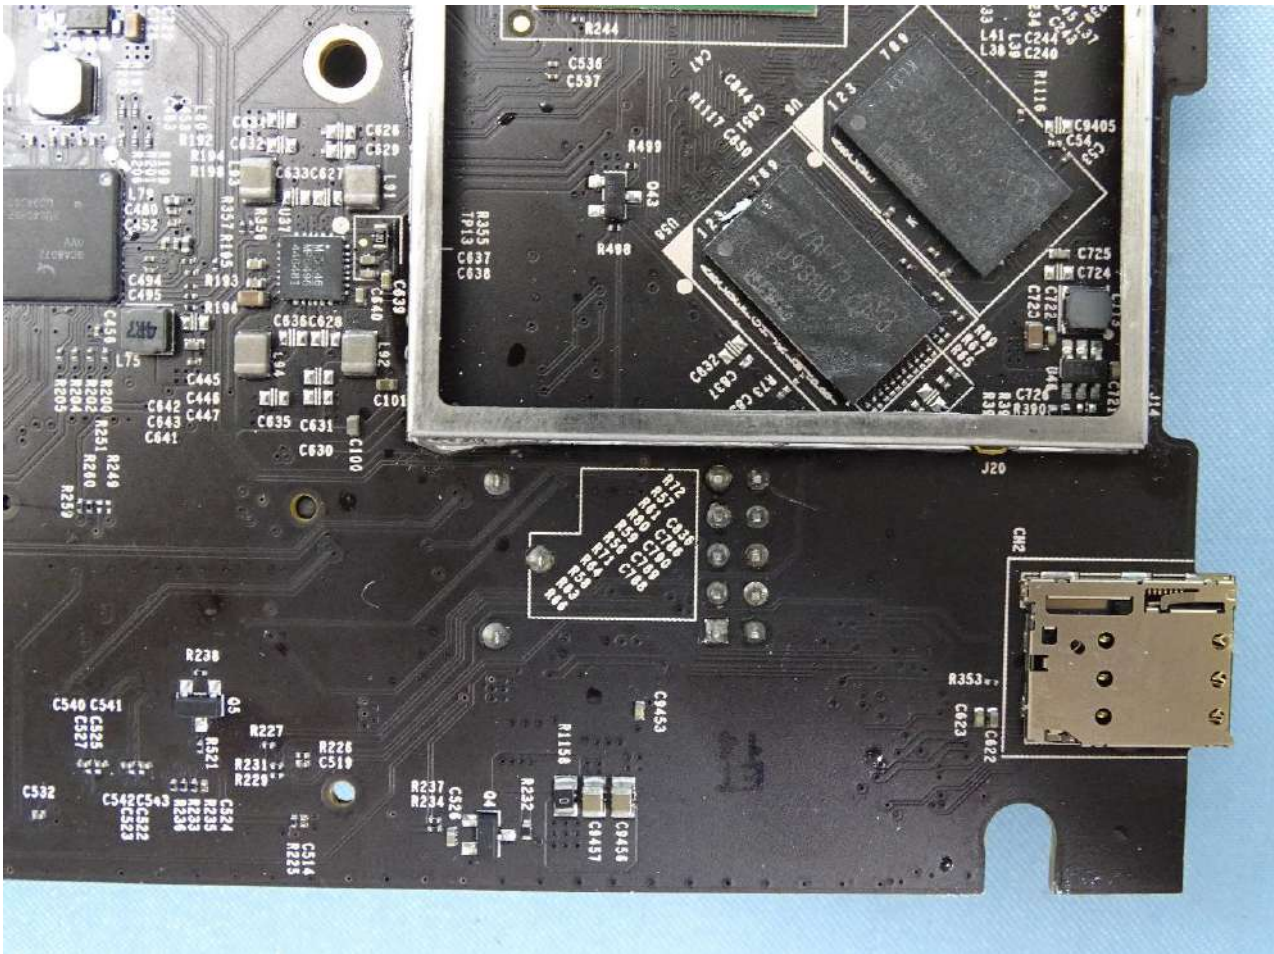

1. Internal Photograph of EUT

Brand Name: PEPWAVE / peplink

Model Name: MAX BR1 5G

MAX-BR1-5GD-T

MAX-BR1-5GH-T

WWAN Module 1 (EM9191)

WWAN Module 2 (MV31-W)

GPS Module