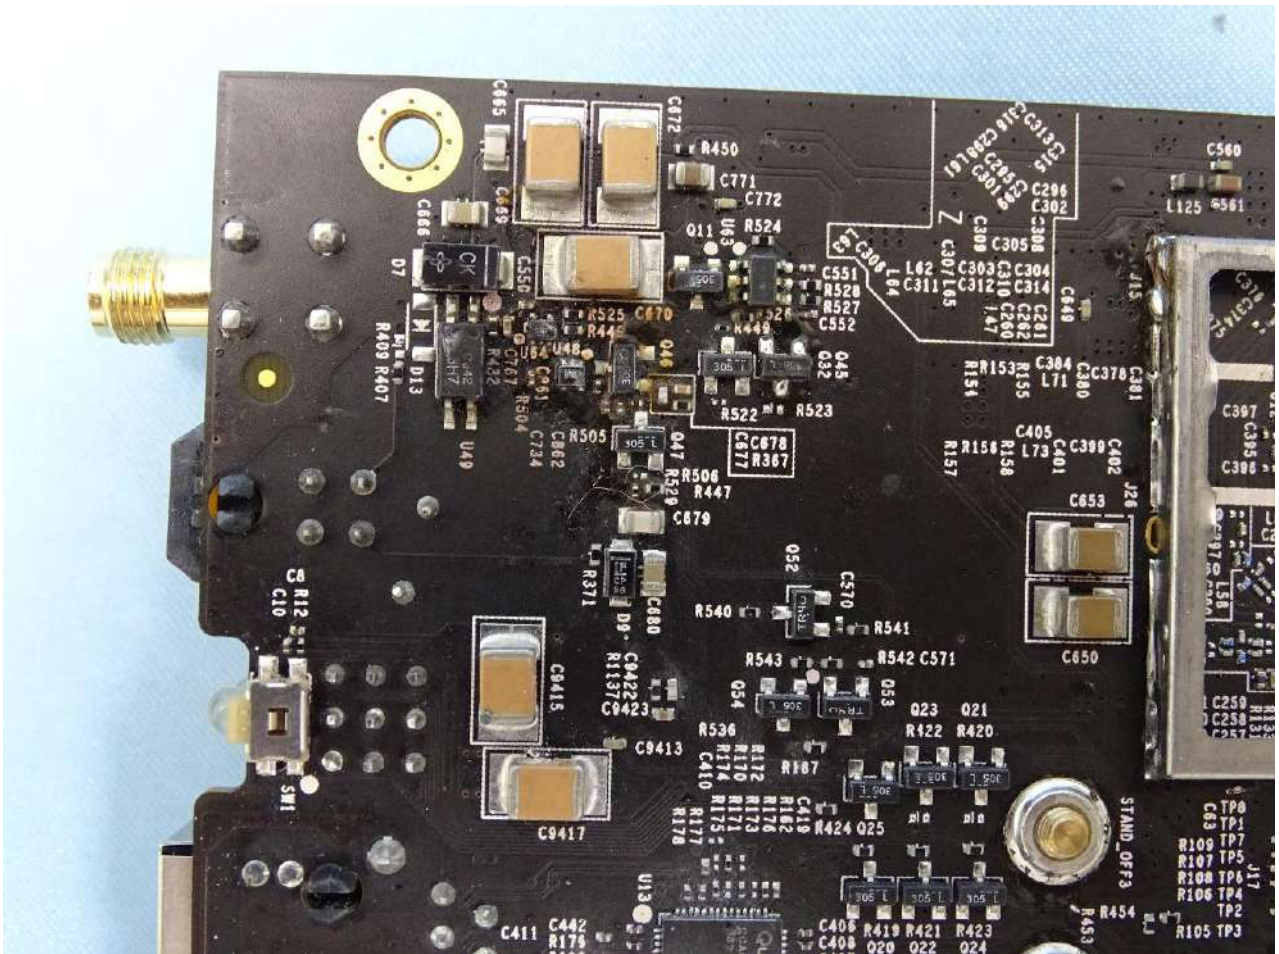

1. Internal Photograph of EUT

Brand Name: PEPWAVE / peplink

Model Name: MAX BR1 5G

MAX-BR1-5GD-T

MAX-BR1-5GH-T

WWAN Module 1 (EM9191)

WWAN Module 2 (MV31-W)

GPS Module

WWAN Antenna

WLAN Antenna

GPS Antenna

————THE END————