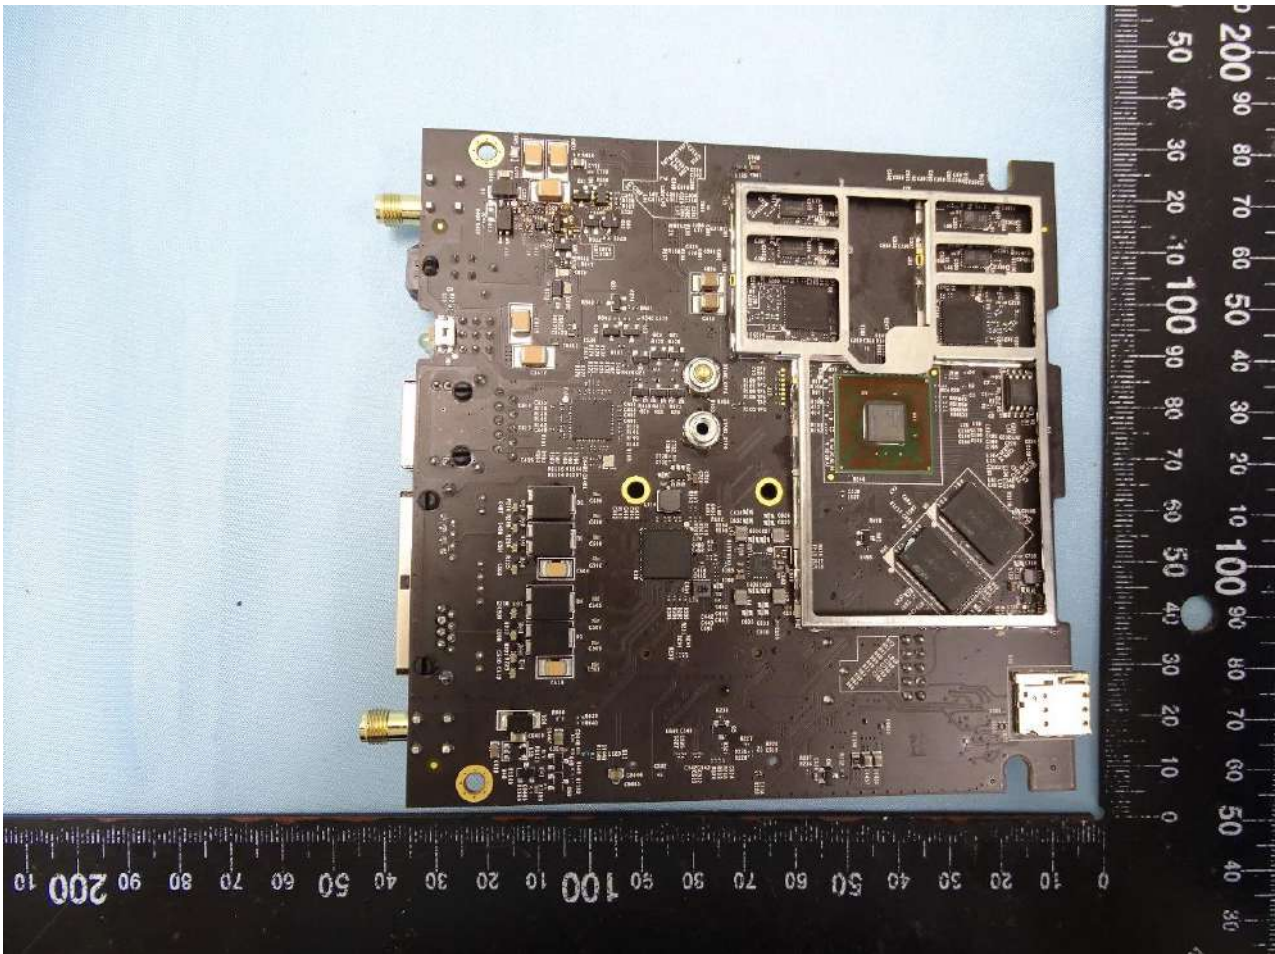

1. Internal Photograph of EUT

Brand Name: PEPWAVE / peplink

Model Name: MAX BR1 5G

MAX-BR1-5GD-T

MAX-BR1-5GH-T

WWAN Module 1 (EM9191)

WWAN Module 2 (MV31-W)

GPS Module

WWAN Antenna

WLAN Antenna

GPS Antenna

————THE END————