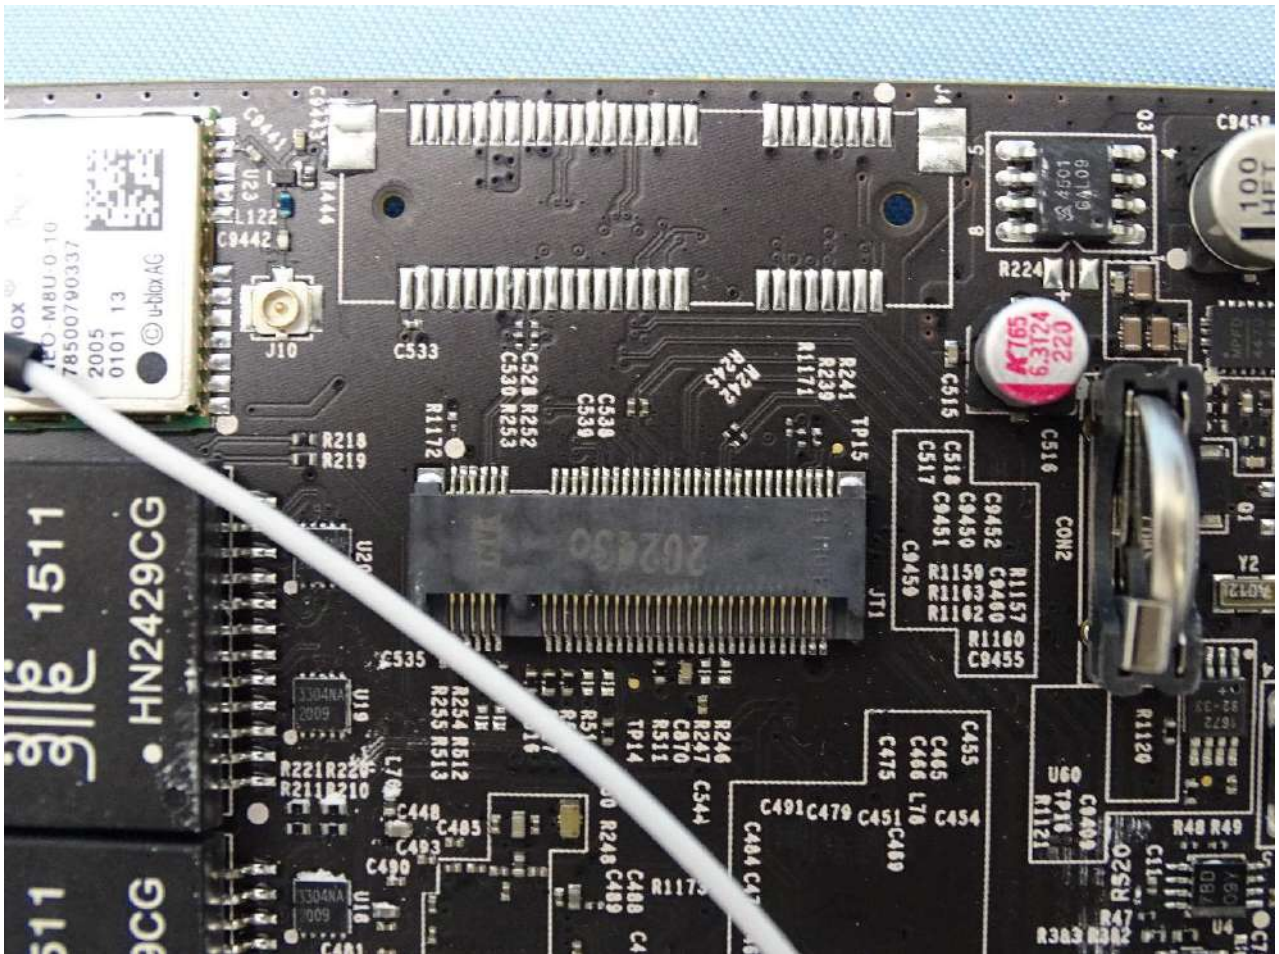

1. Internal Photograph of EUT

Brand Name: PEPWAVE / peplink

Model Name: MAX BR1 5G

MAX-BR1-5GD-T

MAX-BR1-5GH-T

WWAN Module 1 (EM9191)

WWAN Module 2 (MV31-W)

GPS Module

WWAN Antenna

WLAN Antenna

GPS Antenna

————THE END————