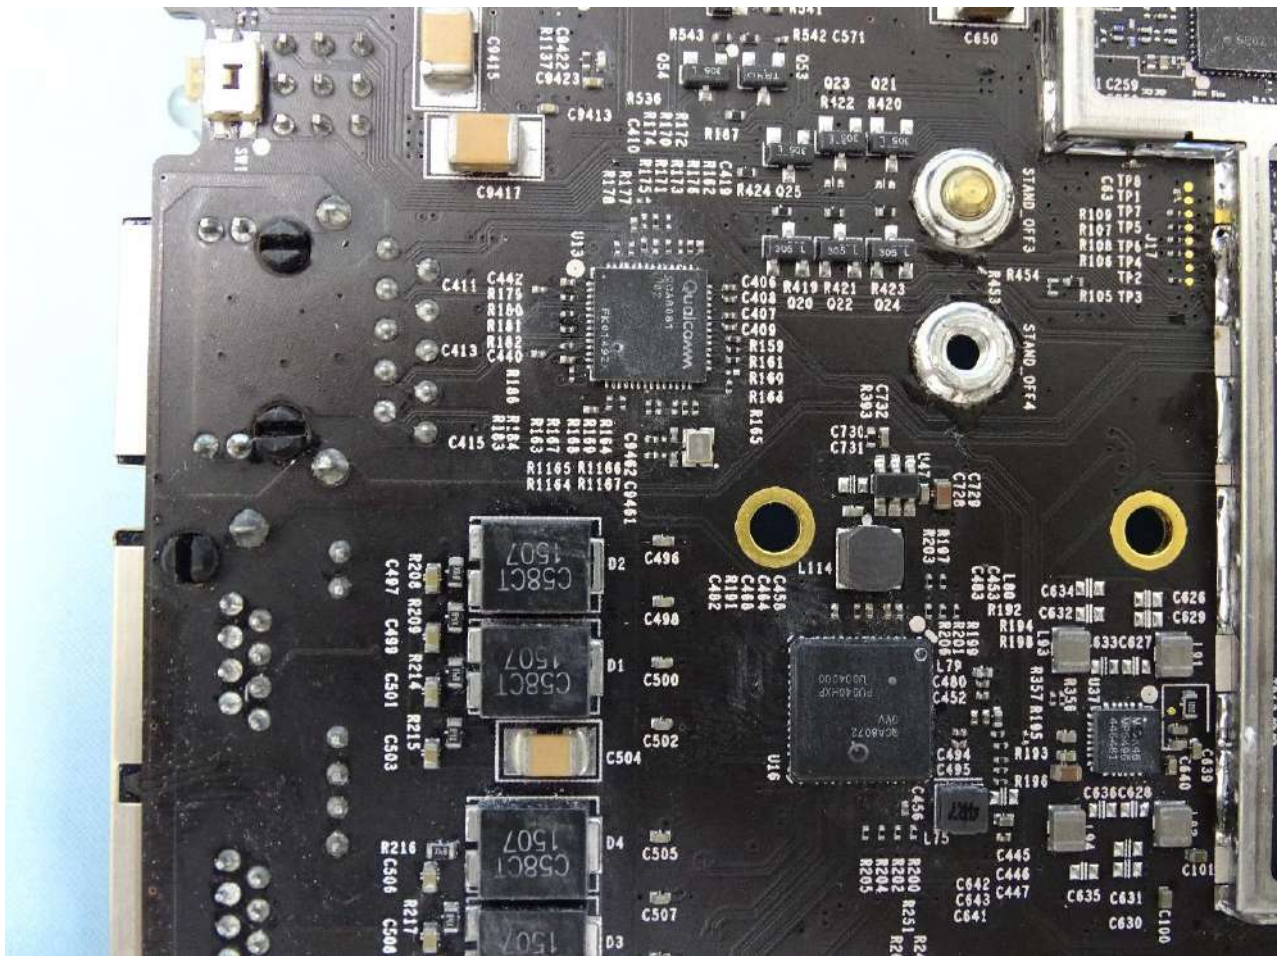

1. Internal Photograph of EUT

Brand Name: PEPWAVE / peplink

Model Name: MAX BR1 5G

MAX-BR1-5GD-T

MAX-BR1-5GH-T

WWAN Module 1 (EM9191)

WWAN Module 2 (MV31-W)

GPS Module