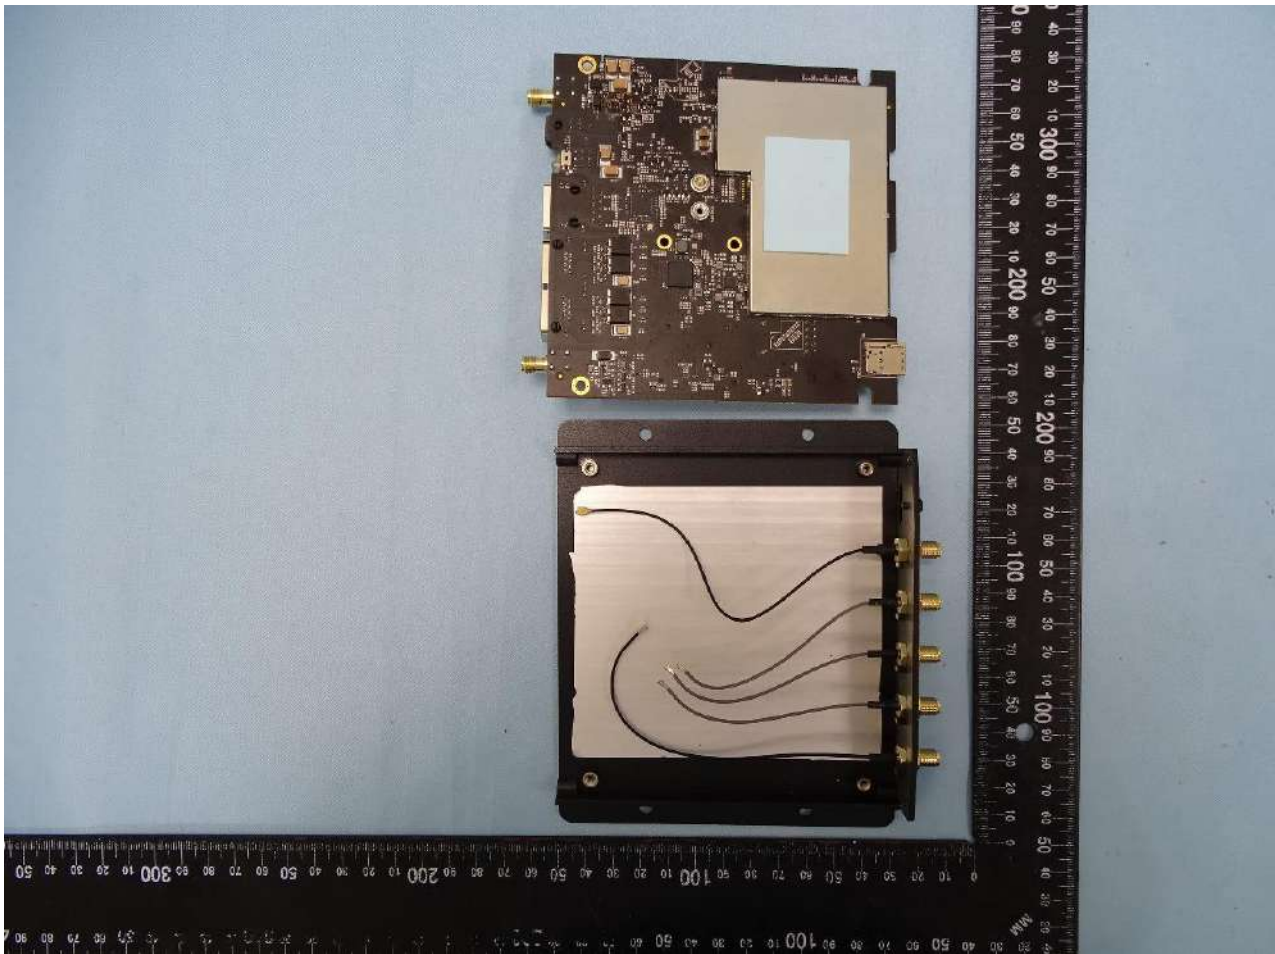

1. Internal Photograph of EUT

Brand Name: PEPWAVE / peplink

Model Name: MAX BR1 5G

MAX-BR1-5GD-T

MAX-BR1-5GH-T

WWAN Module 1 (EM9191)

WWAN Module 2 (MV31-W)

GPS Module

WWAN Antenna

WLAN Antenna

GPS Antenna

————THE END————