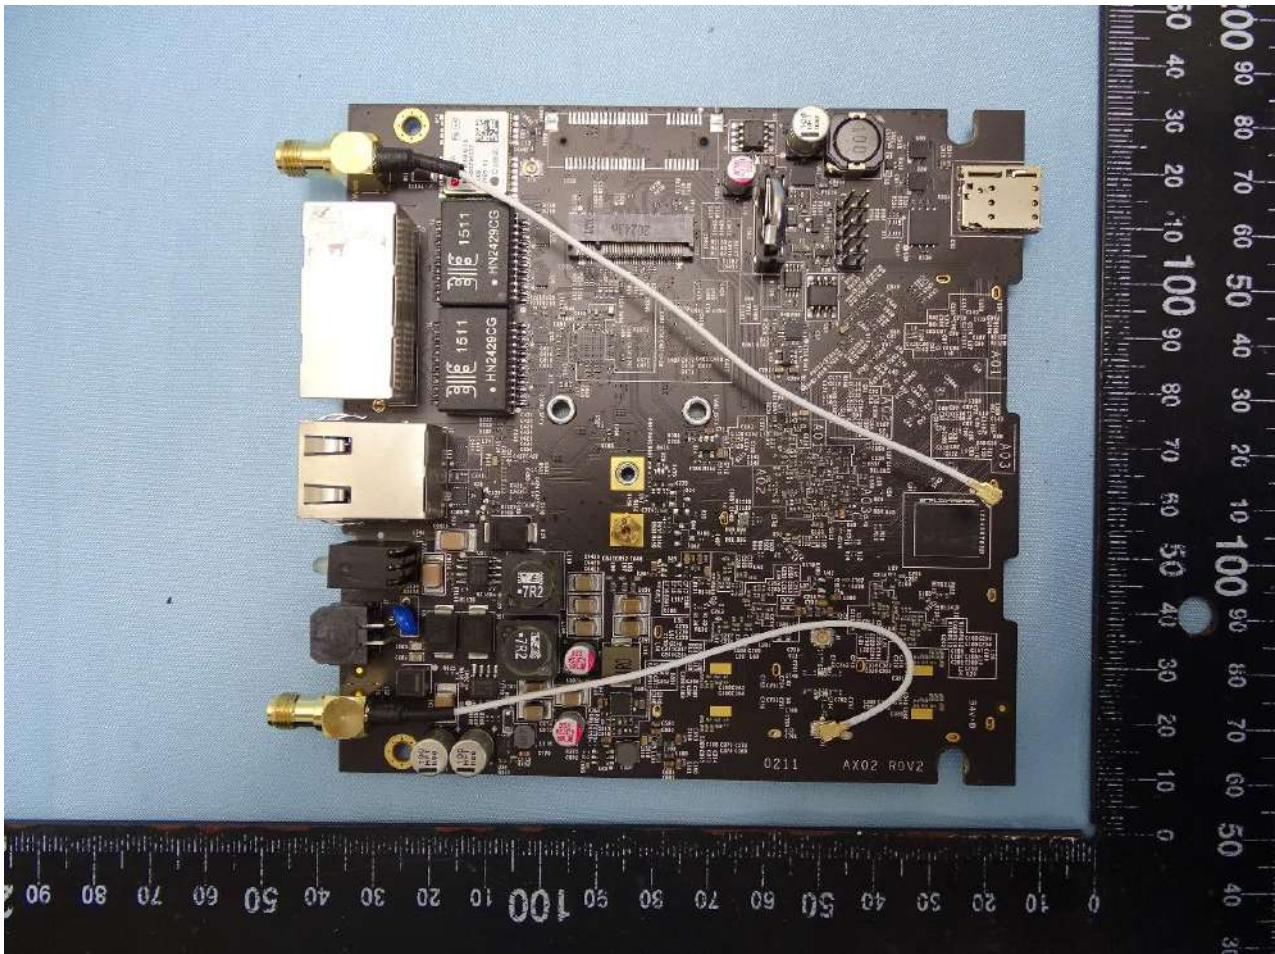

1. Internal Photograph of EUT

Brand Name: PEPWAVE / peplink

Model Name: MAX BR1 5G

MAX-BR1-5GD-T

MAX-BR1-5GH-T

WWAN Module 1 (EM9191)

WWAN Module 2 (MV31-W)

GPS Module

WWAN Antenna

WLAN Antenna

GPS Antenna

————THE END————