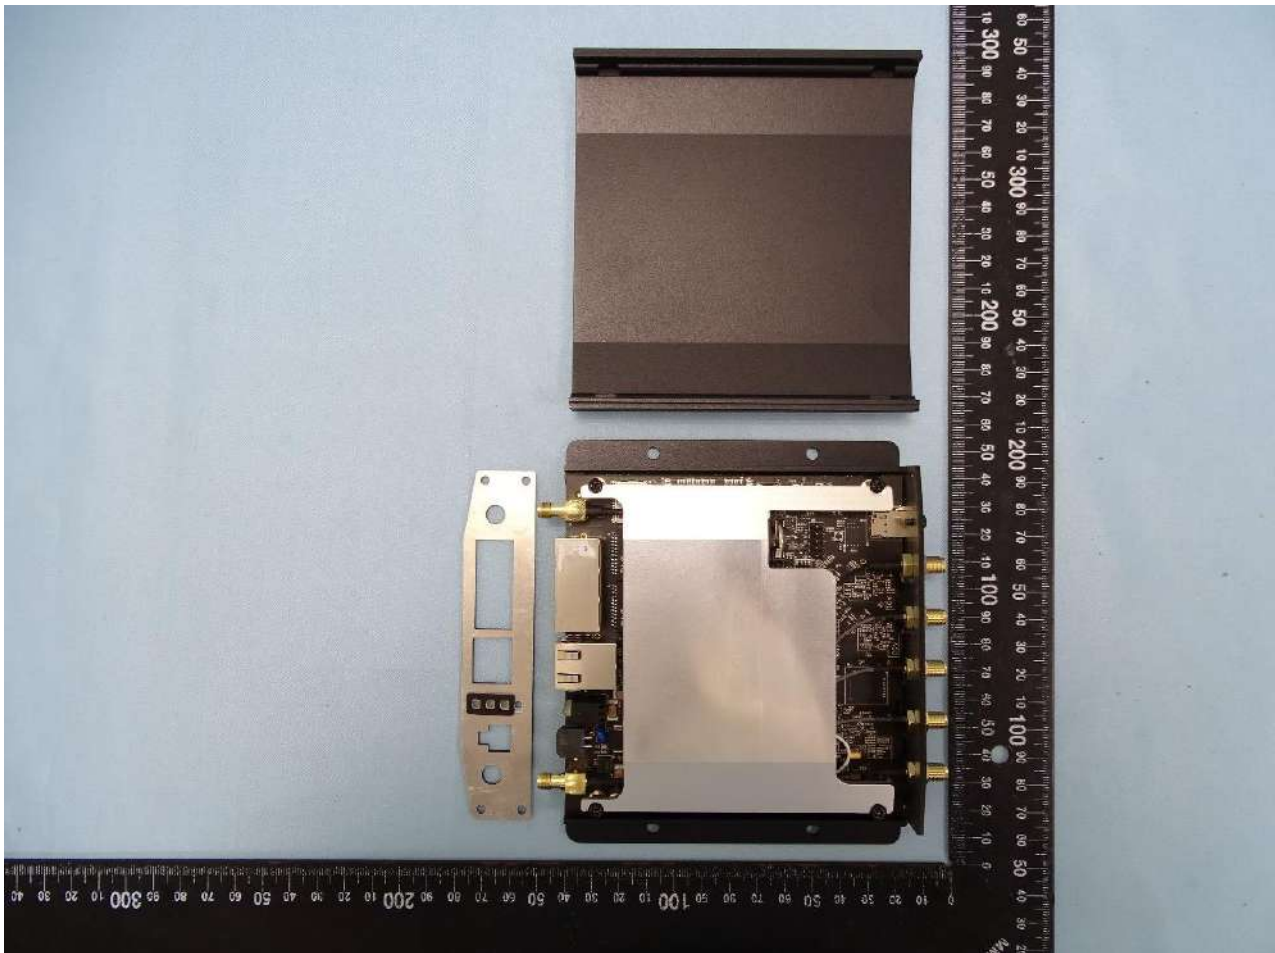

1. Internal Photograph of EUT

Brand Name: PEPWAVE / peplink

Model Name: MAX BR1 5G

MAX-BR1-5GD-T

MAX-BR1-5GH-T

WWAN Module 1 (EM9191)

WWAN Module 2 (MV31-W)

GPS Module