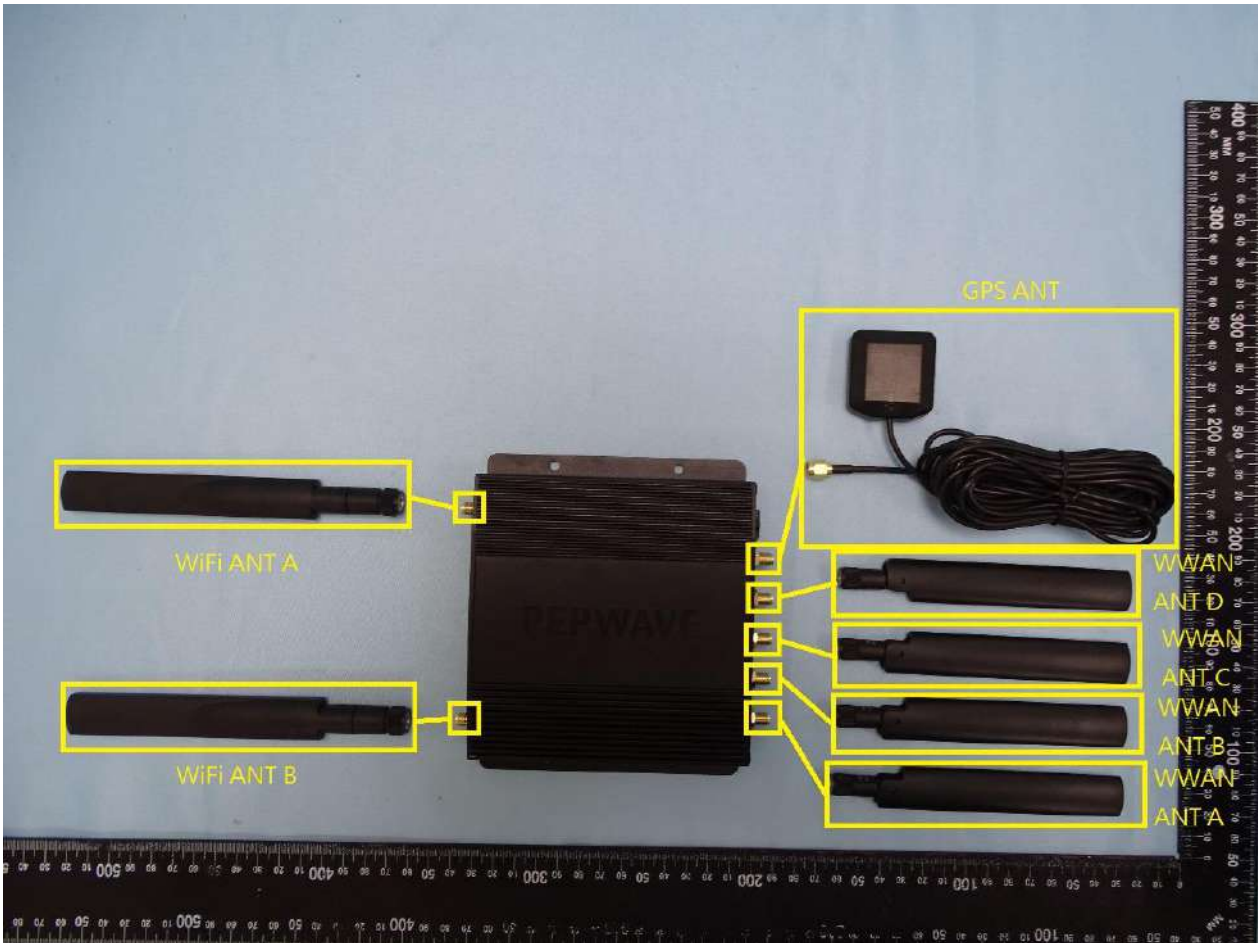

1. Internal Photograph of EUT

Brand Name: PEPWAVE / peplink

Model Name: MAX BR1 5G

MAX-BR1-5GD-T

MAX-BR1-5GH-T

WWAN Module 1 (EM9191)

WWAN Module 2 (MV31-W)

GPS Module

WWAN Antenna

WLAN Antenna

GPS Antenna

————THE END————