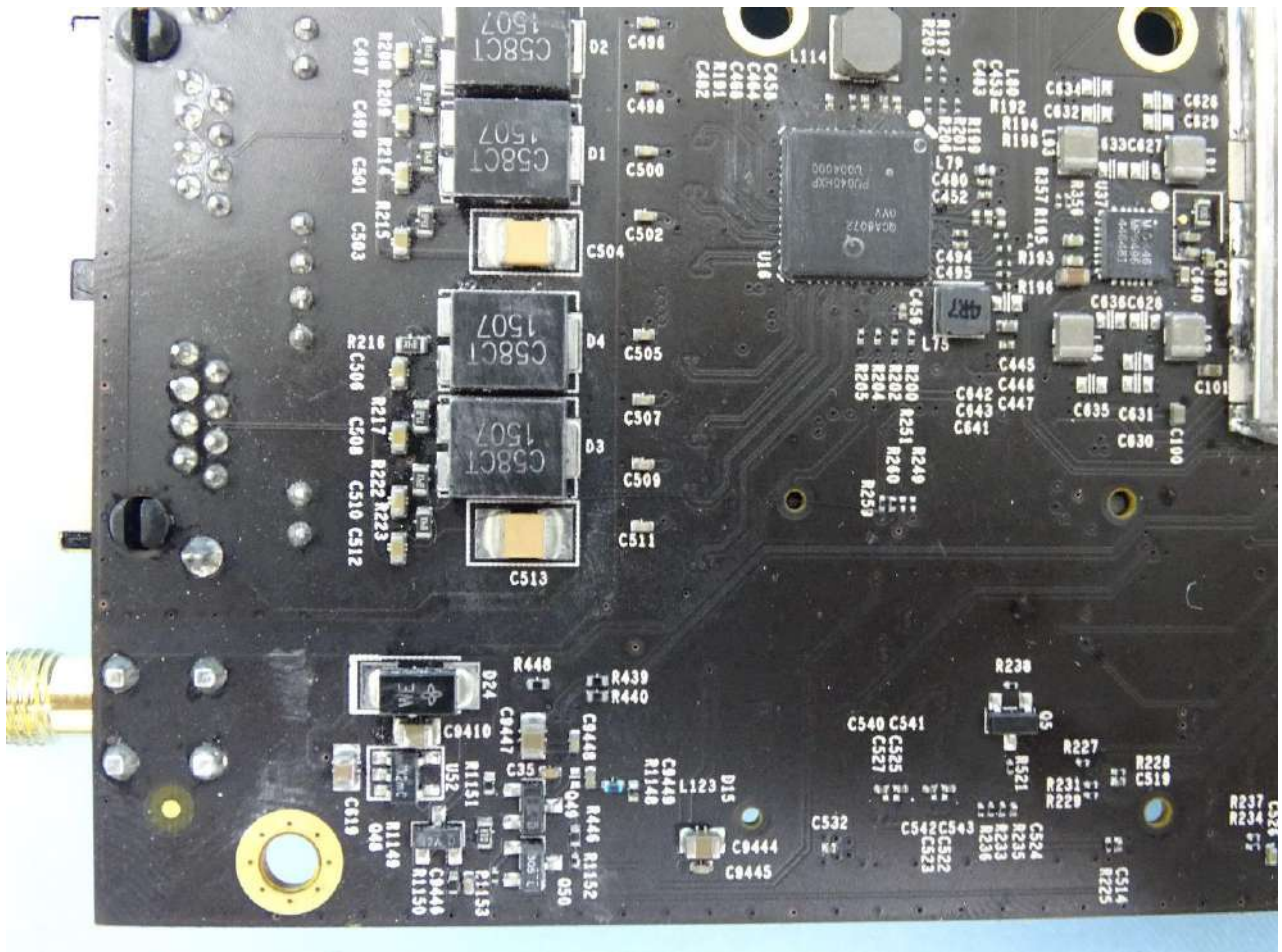

1. Internal Photograph of EUT

Brand Name: PEPWAVE / peplink

Model Name: MAX BR1 5G

MAX-BR1-5GD-T

MAX-BR1-5GH-T

WWAN Module 1 (EM9191)

WWAN Module 2 (MV31-W)

GPS Module