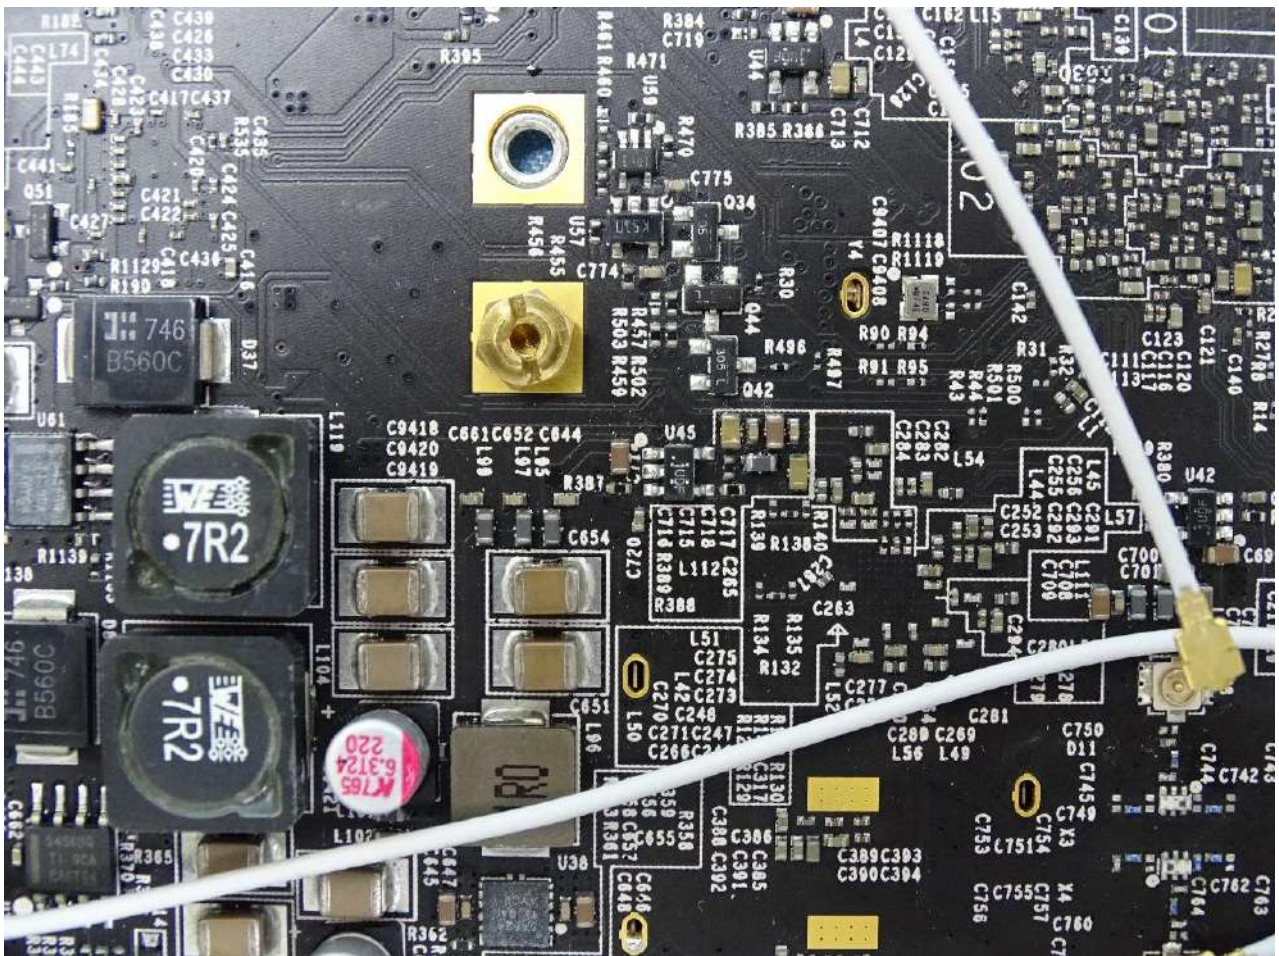

1. Internal Photograph of EUT

Brand Name: PEPWAVE / peplink

Model Name: MAX BR1 5G

MAX-BR1-5GD-T

MAX-BR1-5GH-T

WWAN Module 1 (EM9191)

WWAN Module 2 (MV31-W)

GPS Module

WWAN Antenna

WLAN Antenna

GPS Antenna

————THE END————