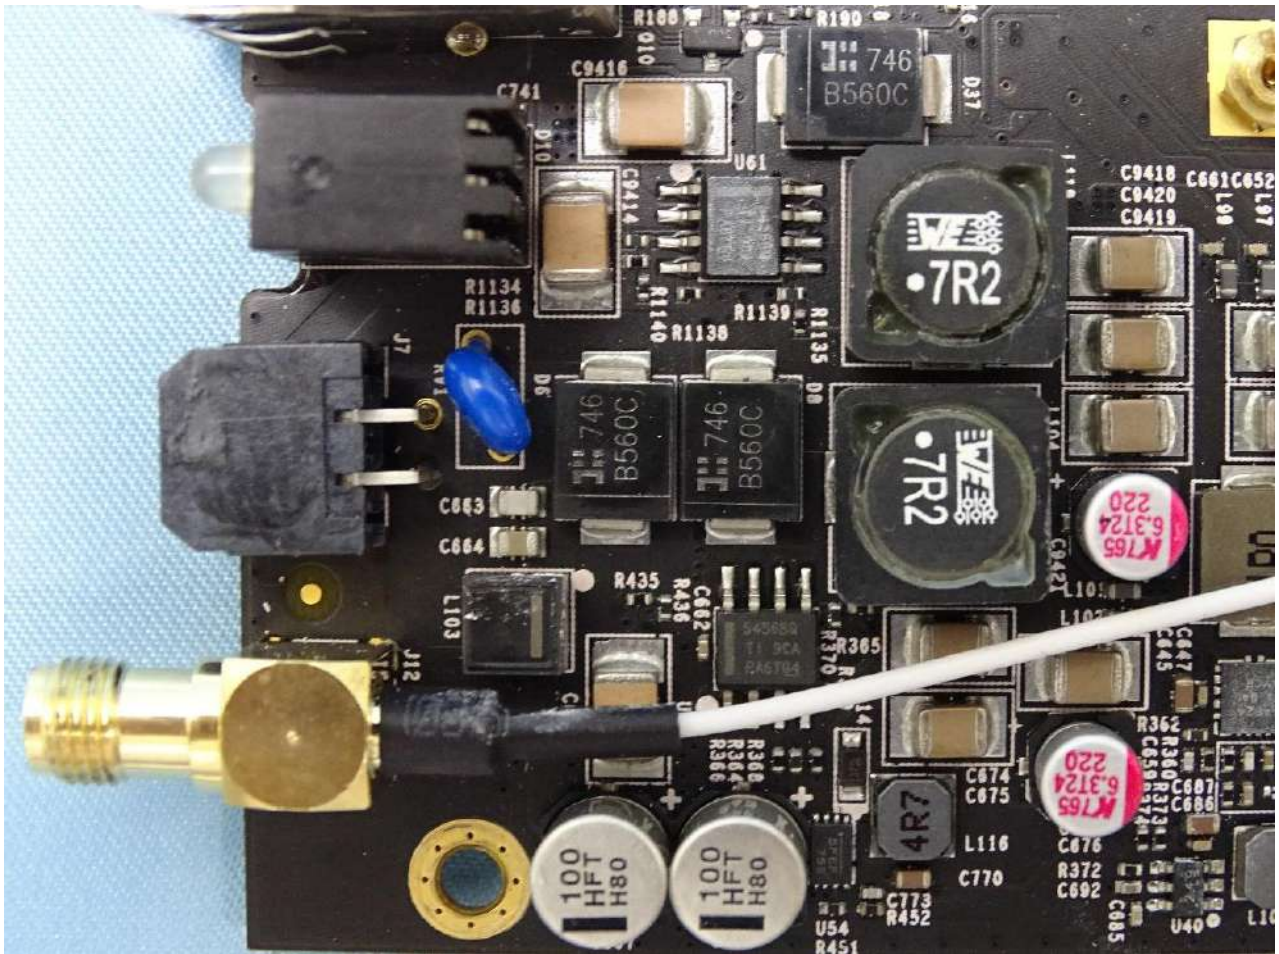

1. Internal Photograph of EUT

Brand Name: PEPWAVE / peplink

Model Name: MAX BR1 5G

MAX-BR1-5GD-T

MAX-BR1-5GH-T

WWAN Module 1 (EM9191)

WWAN Module 2 (MV31-W)

GPS Module