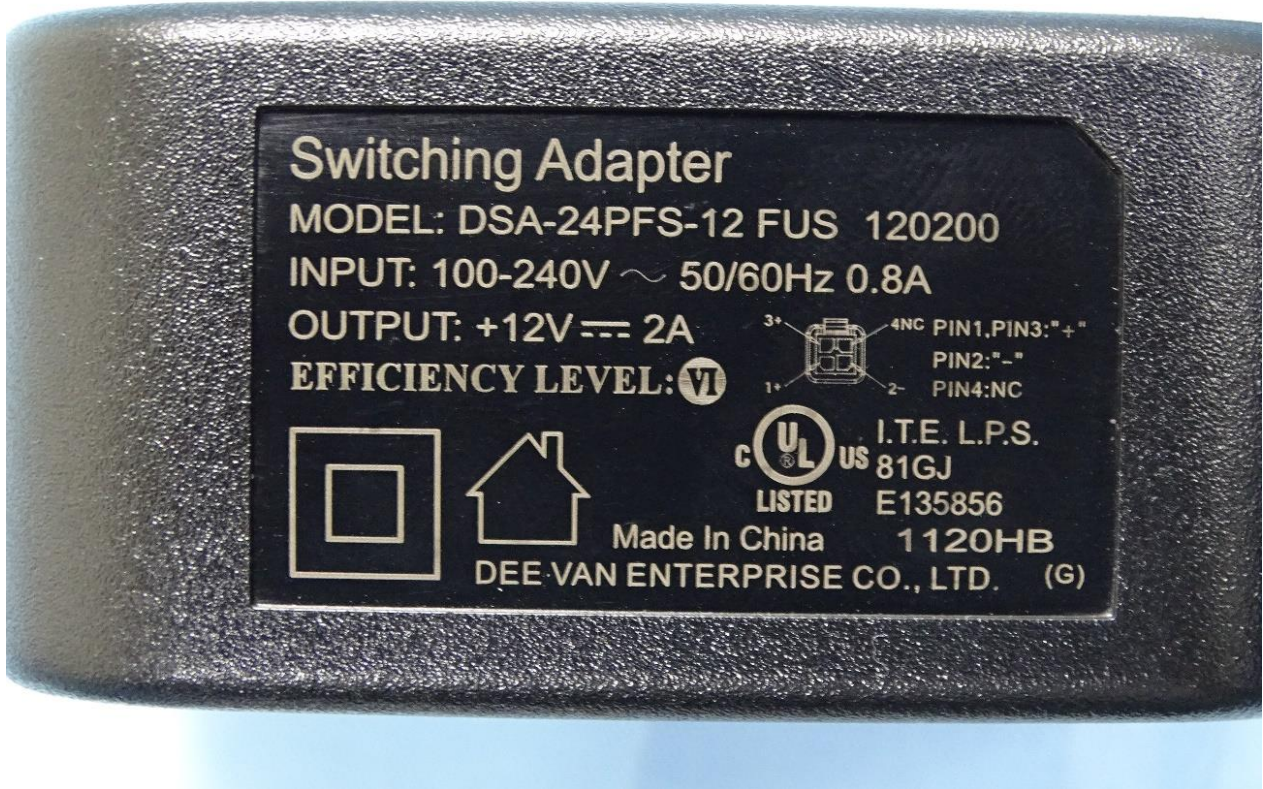

AC Adapter

—THE END—