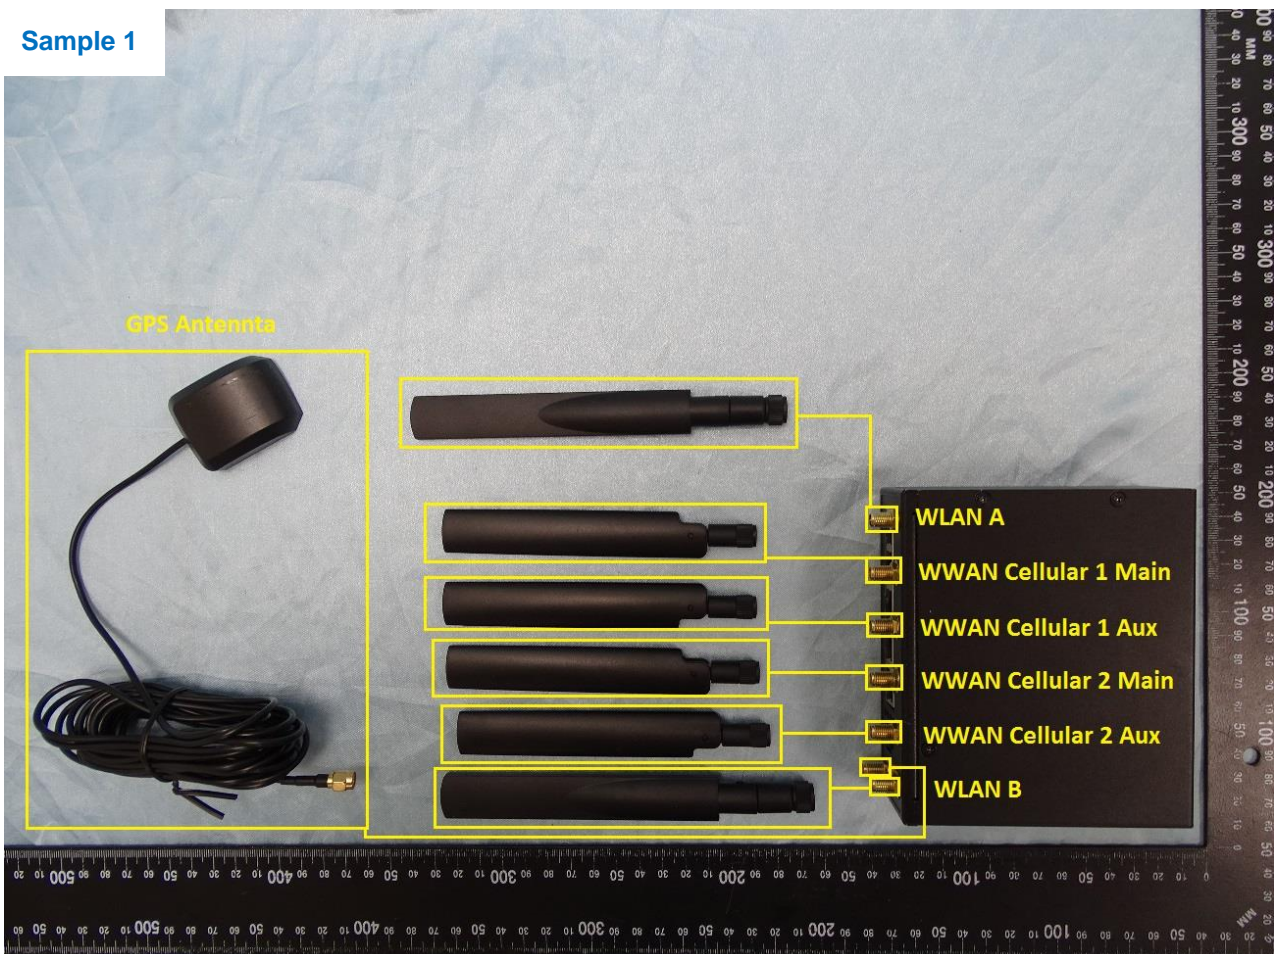

3. Internal Photograph of EUT

Brand Name: PEPWAVE / peplink

Model Name

<Sample 1>: UBR LTE, MAX UBR LTE, MAX UBR, MAX UBR LTEA, UBR, MAX BR2 Pro, BR2 Pro, MAX BR2 Pro LTE, MAX BR2 Pro LTEA, MAX-CX2-Mini, MAX CX2 Mini, CX2 Mini, MAX-BR2-PRO-LTEA-W-T, MAX-BR2-PRO-LTE-US-T, Pismo941, UBR-LTE, UBR-LTE-US-T, UBR-LTEA-W-T, UBR-LTE-US-T-PRM, UBR-LTEA-W-T-PRM

<Sample 2>: Pismo941, MAX BR1 Pro, MAX BR1 Pro LTE, MAX BR1 Pro LTEA, MAX-BR1-PRO-LTEA-W-T, MAX-BR1-PRO-LTE-US-T

Sample 1