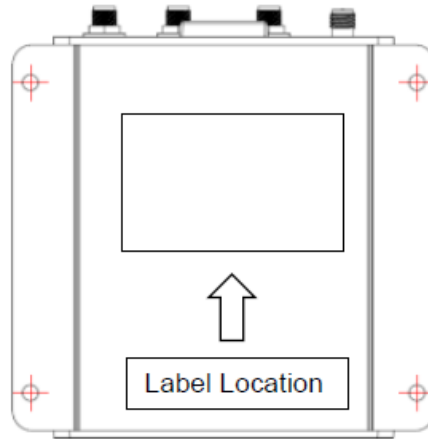

Bottom view

Remarks: The label will be permanently affixed at a conspicuous location on the device.

FCC ID: U8G-P1930LITER5
IC: 20682-P1930LITER5