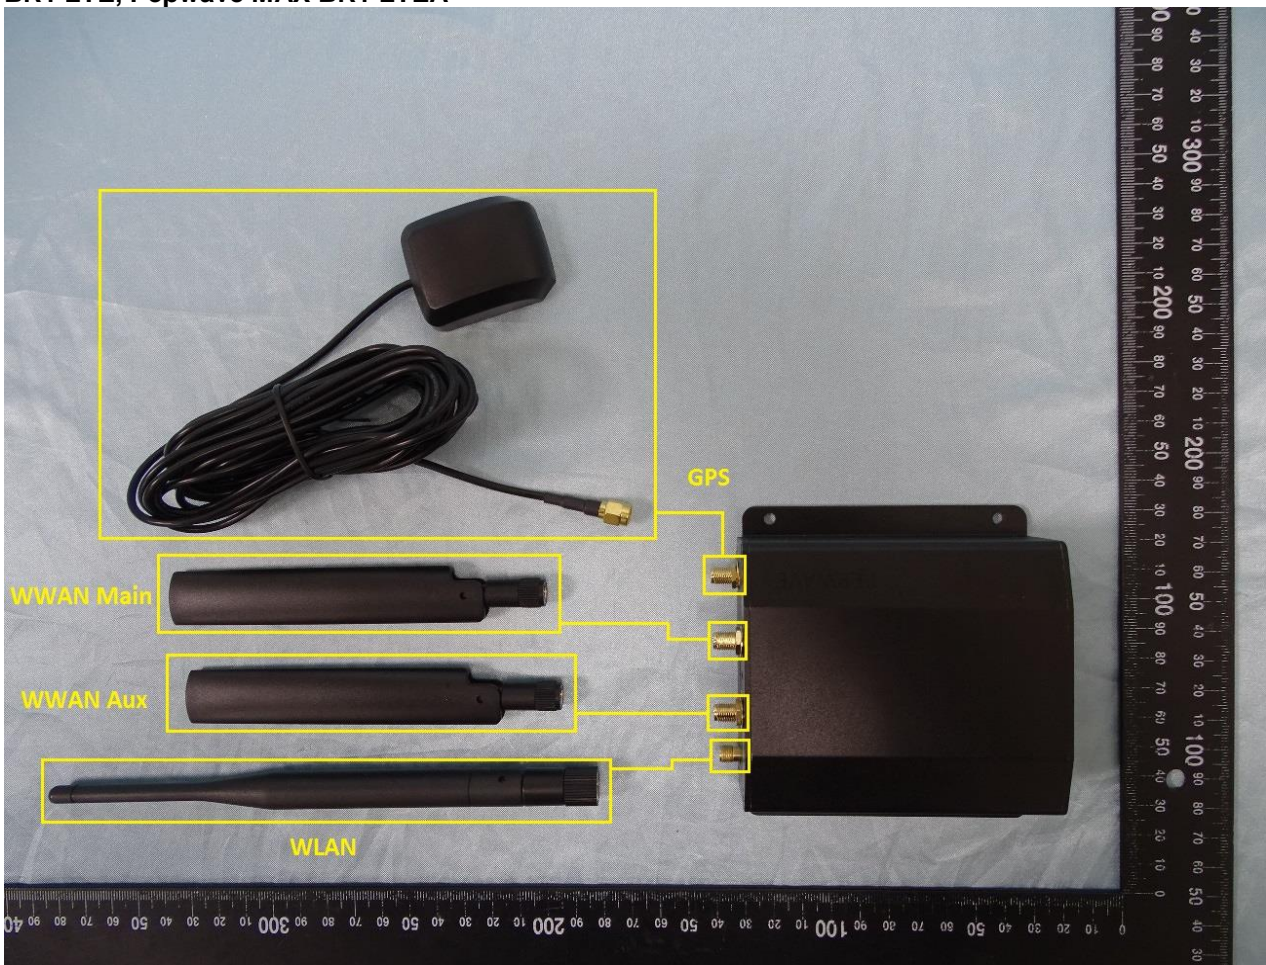

Brand Name: PEPWAVE / peplink

Model Name: MAX BR1 ESN, MAX BR1 ESN LTEA, MAX BR1 ESN LTE, Pepwave MAX BR1 ESN, Pepwave MAX BR1 ESN LTE, Pepwave MAX BR1 ESN LTEA, Peplink MAX BR1 ESN, Peplink MAX BR1 ESN LTE, Peplink MAX BR1 ESN LTEA, Pismo930 Lite, MAX-BR1-ESN-LTEA-W-T, MAX-BR1-ESN-LTE-US-T, MAX BR1 Classic, MAX BR1 Classic LTEA, MAX BR1 Classic LTE, Pepwave MAX BR1 Classic, Pepwave MAX BR1 Classic LTE, Pepwave MAX BR1 Classic LTEA, Peplink MAX BR1 Classic, Peplink MAX BR1 Classic LTE, Peplink MAX BR1 Classic LTEA, MAX-BR1-LTEA-W-T, MAX-BR1-LTE-US-T, MAX BR1, MAX BR1 LTE, MAX BR1 LTEA, Pepwave MAX BR1, Pepwave MAX BR1 LTE, Pepwave MAX BR1 LTEA