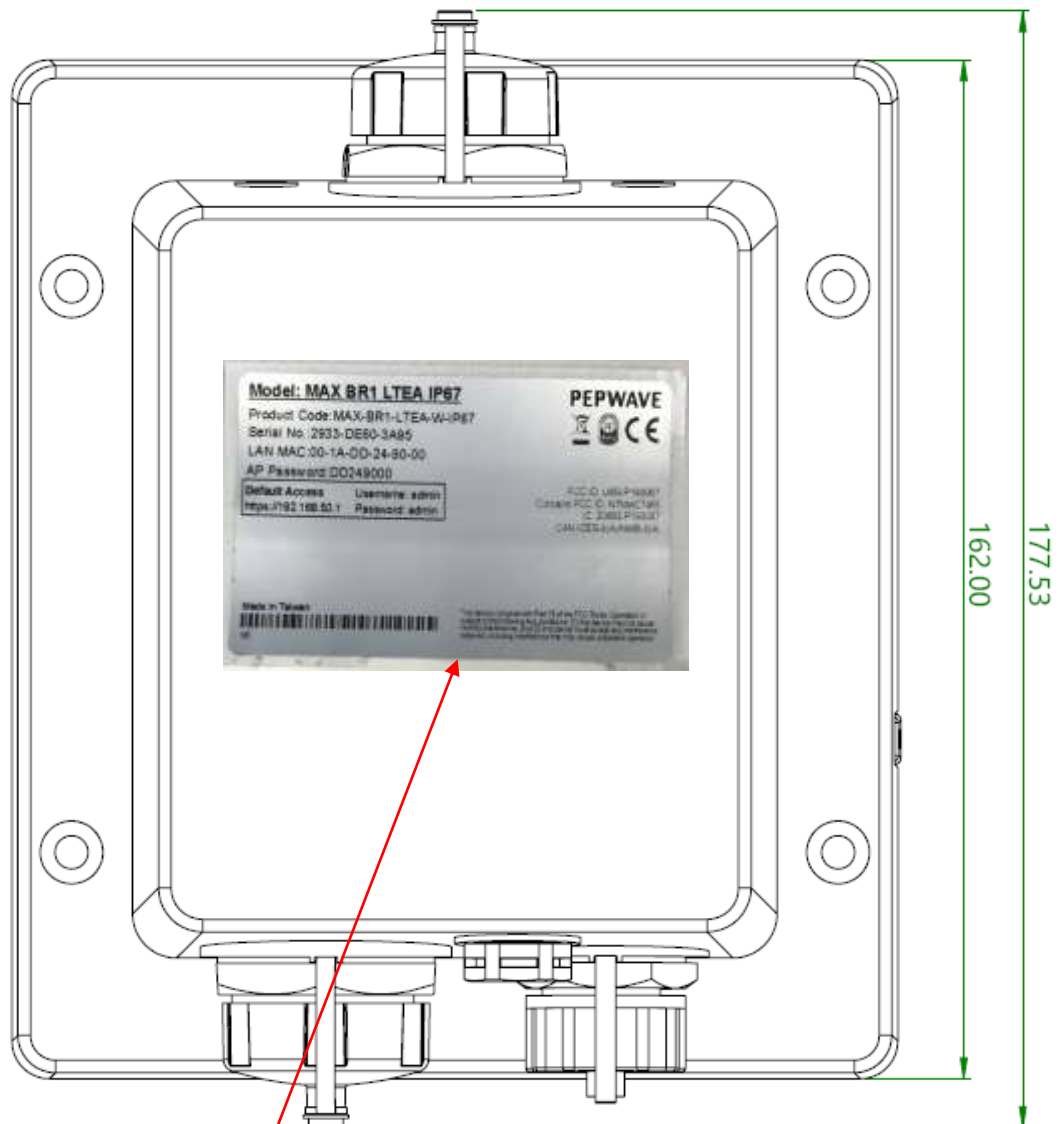

Label location:

Remarks: The label will be permanently affixed at a conspicuous location on the device.

FCC ID: U8G-P193067

Silver Label:

Label Artwork :

Remarks: The label will be permanently affixed at a conspicuous location on the device.