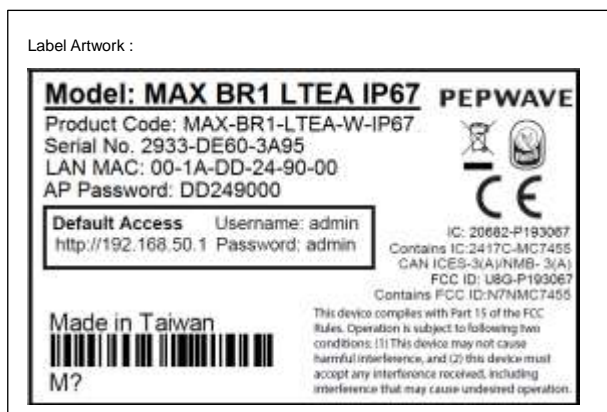

Label location:

Remarks: The label will be permanently affixed at a conspicuous location on the device.

FCC ID: U8G-P193067

Silver Label:

Label Artwork :

Remarks: The label will be permanently affixed at a conspicuous location on the device.