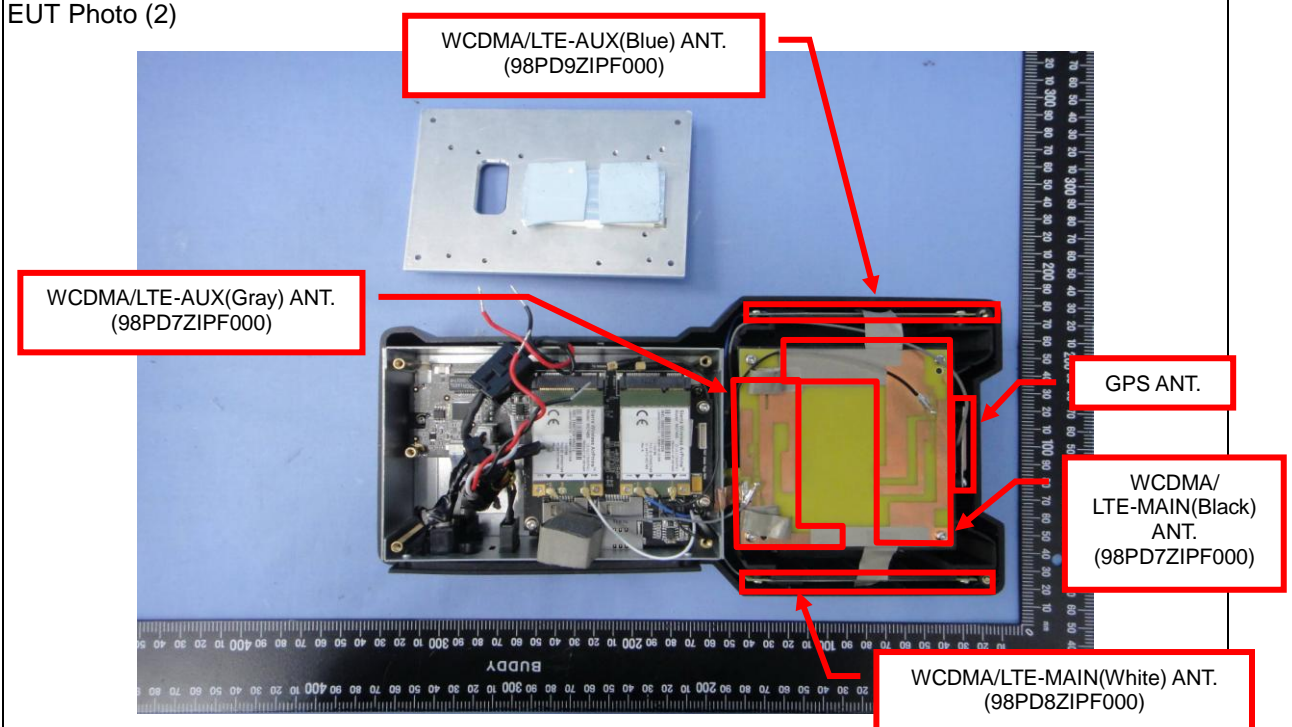

Internal Photos

Model Number:

SpeedFusion Engine

SFE-CAM-AB-LTEA-W

SFE-CAM-VM-LTEA-W

SFE-CAM

Pismo827

Pismo 827

FCC ID: U8G-P1827

EUT Photo (1)

EUT Photo (2)

EUT Photo (3)

EUT Photo (4)

EUT Photo (5)

EUT Photo (6)

EUT Photo (7)