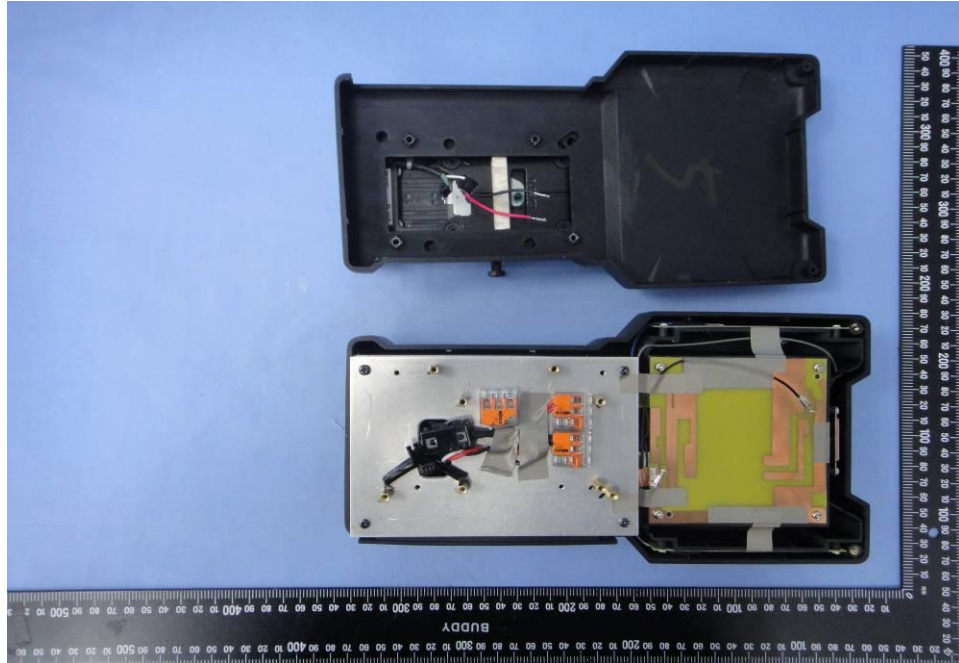

Internal Photos

Model Number:

SpeedFusion Engine

SFE-CAM-AB-LTEA-W

SFE-CAM-VM-LTEA-W

SFE-CAM

Pismo827

Pismo 827

FCC ID: U8G-P1827

EUT Photo (1)

EUT Photo (2)

EUT Photo (3)

EUT Photo (4)

EUT Photo (5)

EUT Photo (6)

EUT Photo (7)