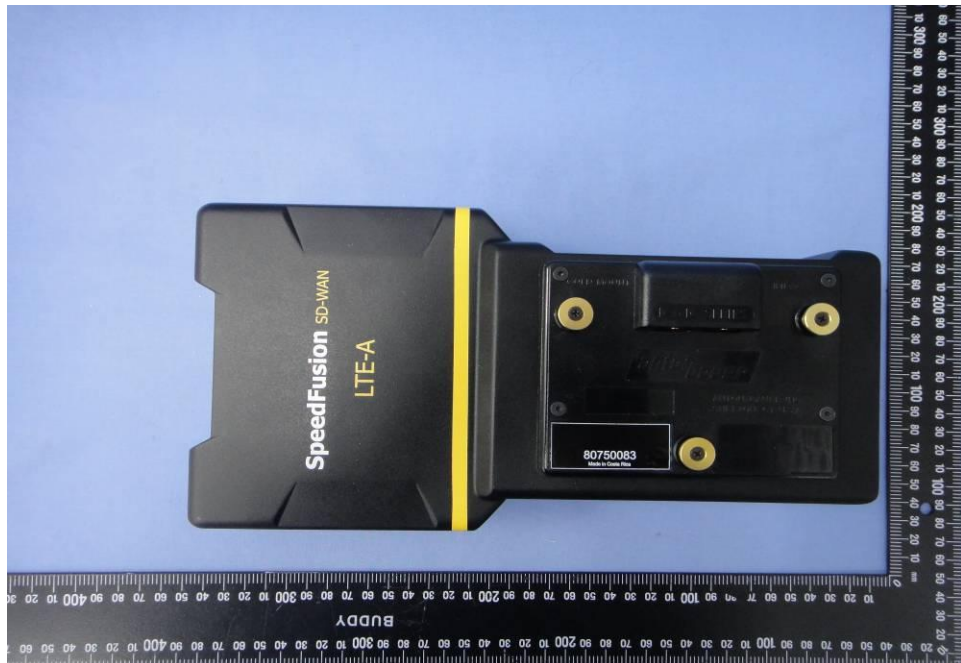

External Photos

Model Number:

SpeedFusion Engine

SFE-CAM-AB-LTEA-W

SFE-CAM-VM-LTEA-W

SFE-CAM

Pismo827

Pismo 827

FCC ID: U8G-P1827

EUT Photo (1)

EUT Photo (2)

EUT Photo (3)

EUT Photo (4)

EUT Photo (5)

EUT Photo (6)

EUT Photo (7)