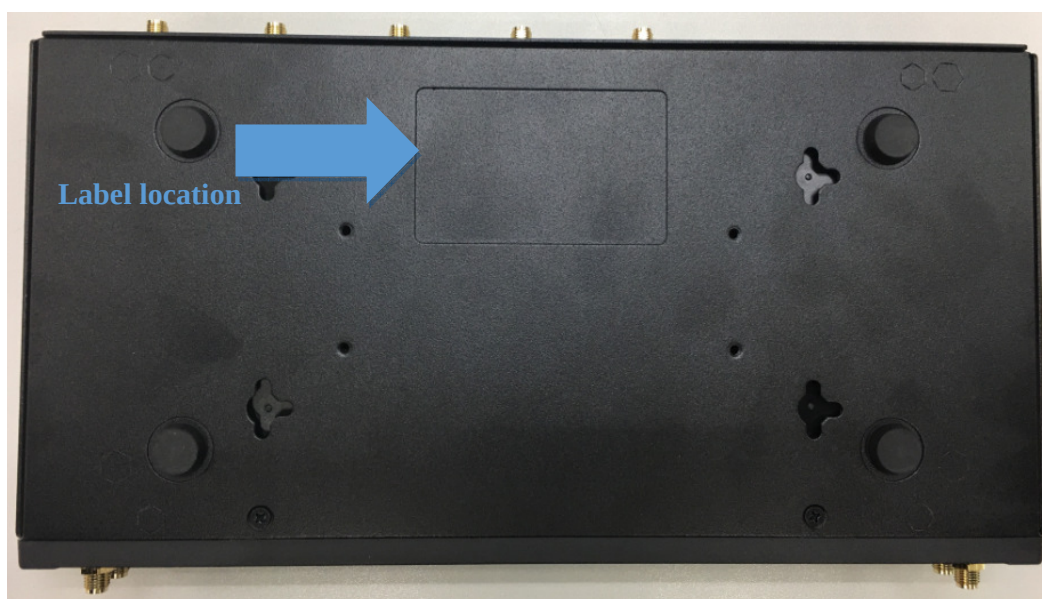

Label location

Front view

Back view

Remarks: The label will be permanently affixed at a conspicuous location on the device.

FCC ID: U8G-P1811AC