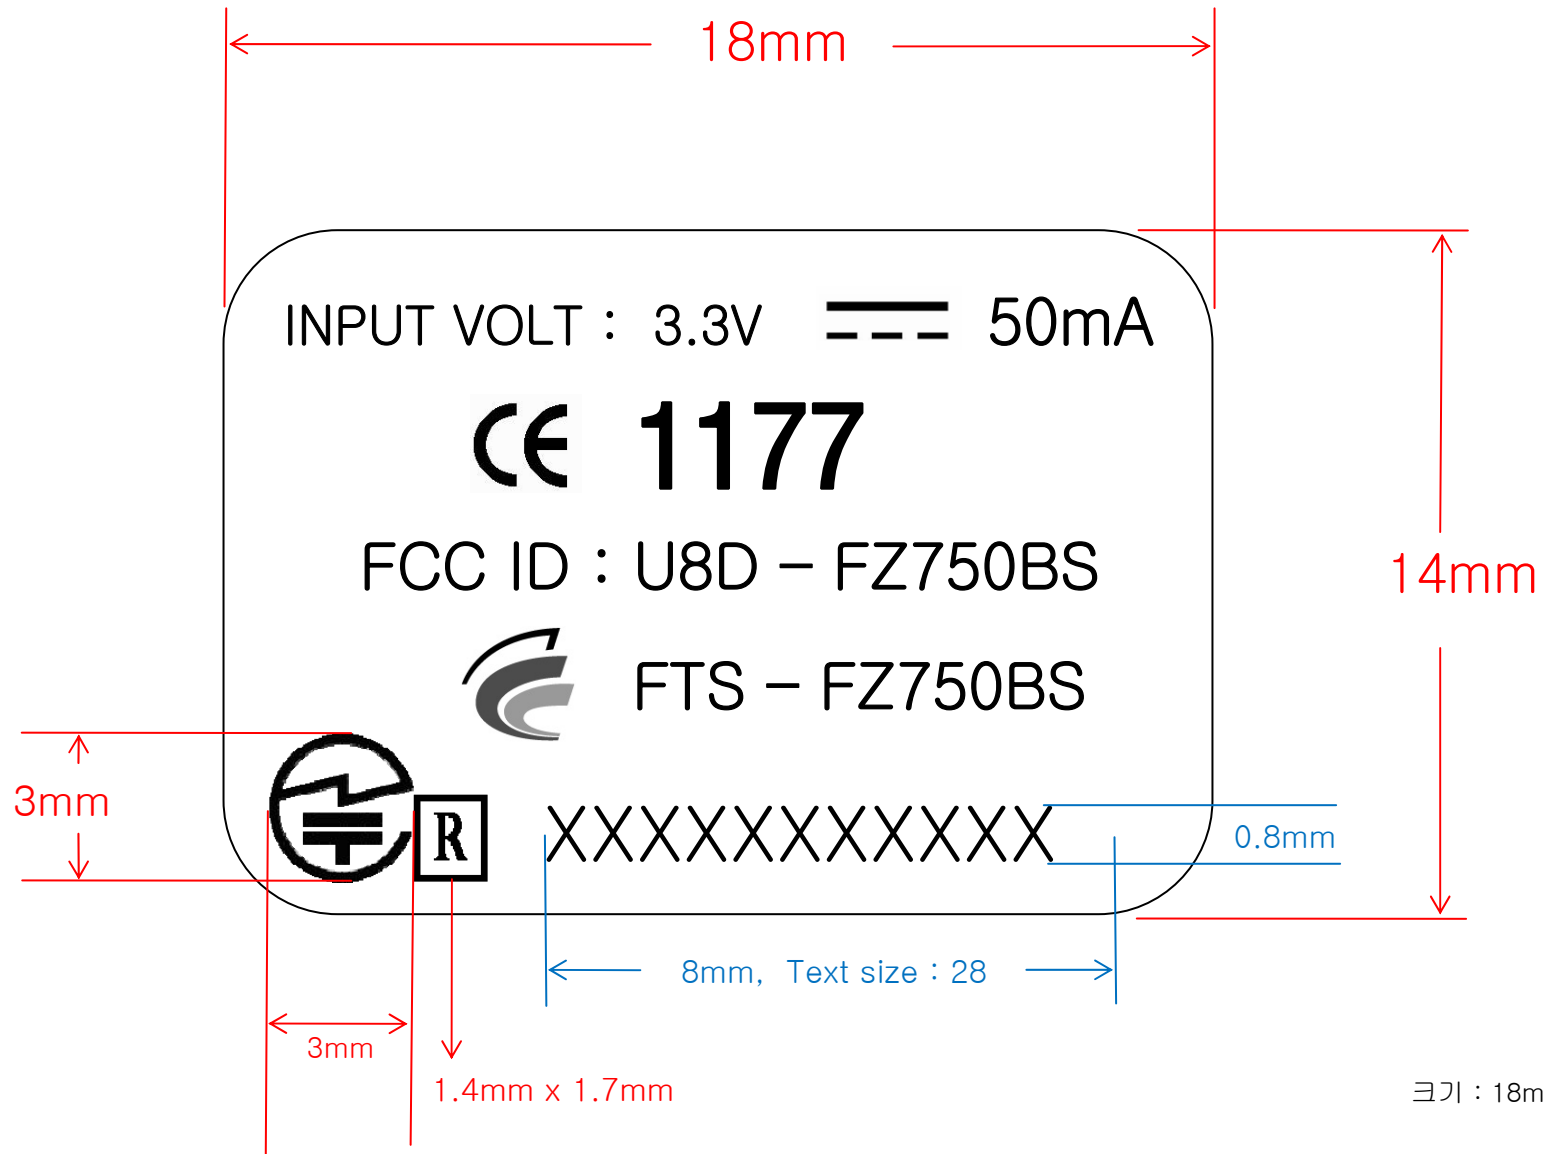

SAMPLE LABEL & LOCATION

FZ750BS Label

크기 : 18mm * 14mm