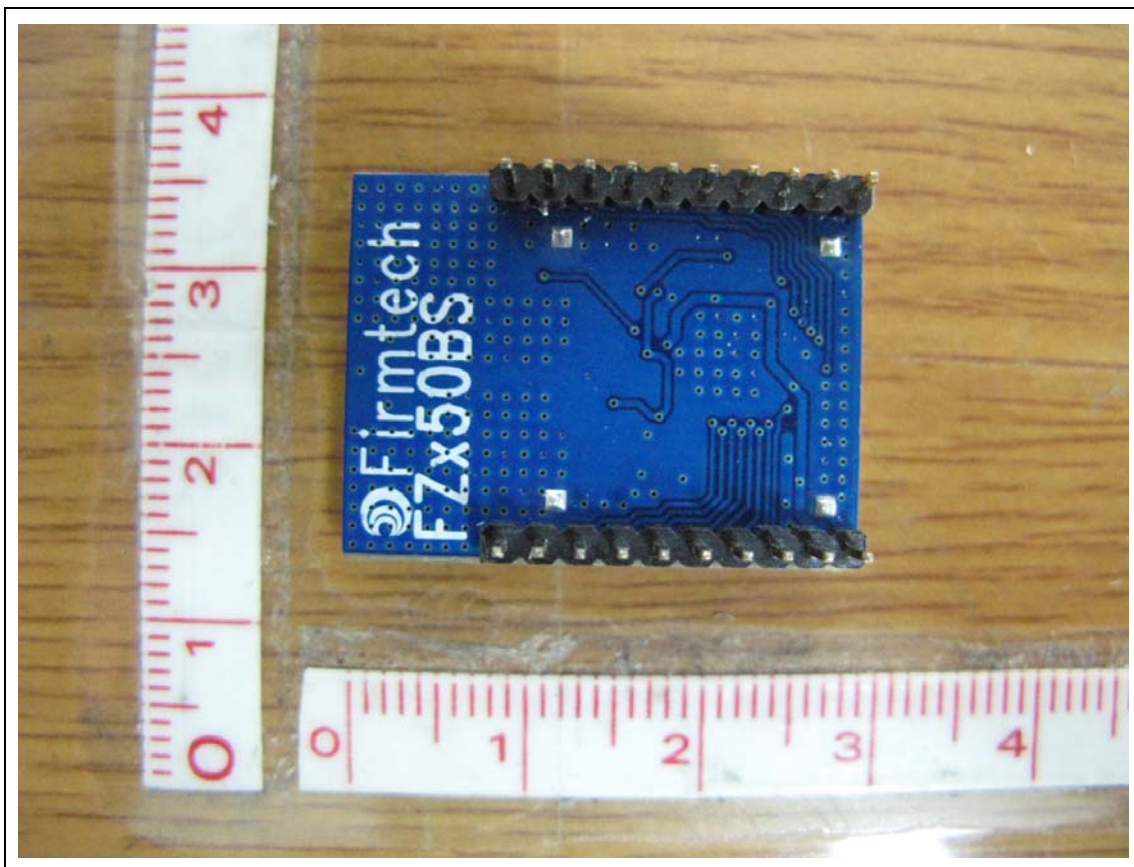

Upper

Lower

ANTENNA- M/N: WE-2400PO