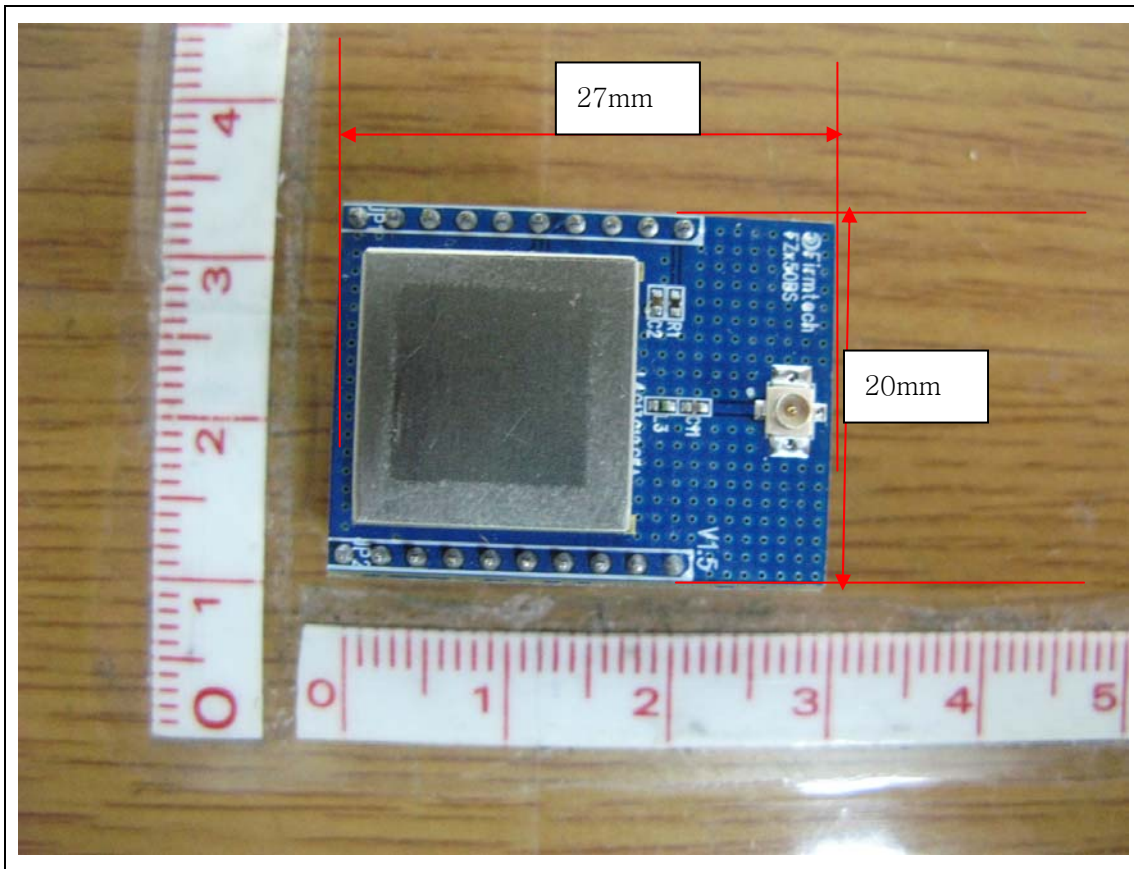

Upper

Lower

ANTENNA- M/N: WE-2400PO