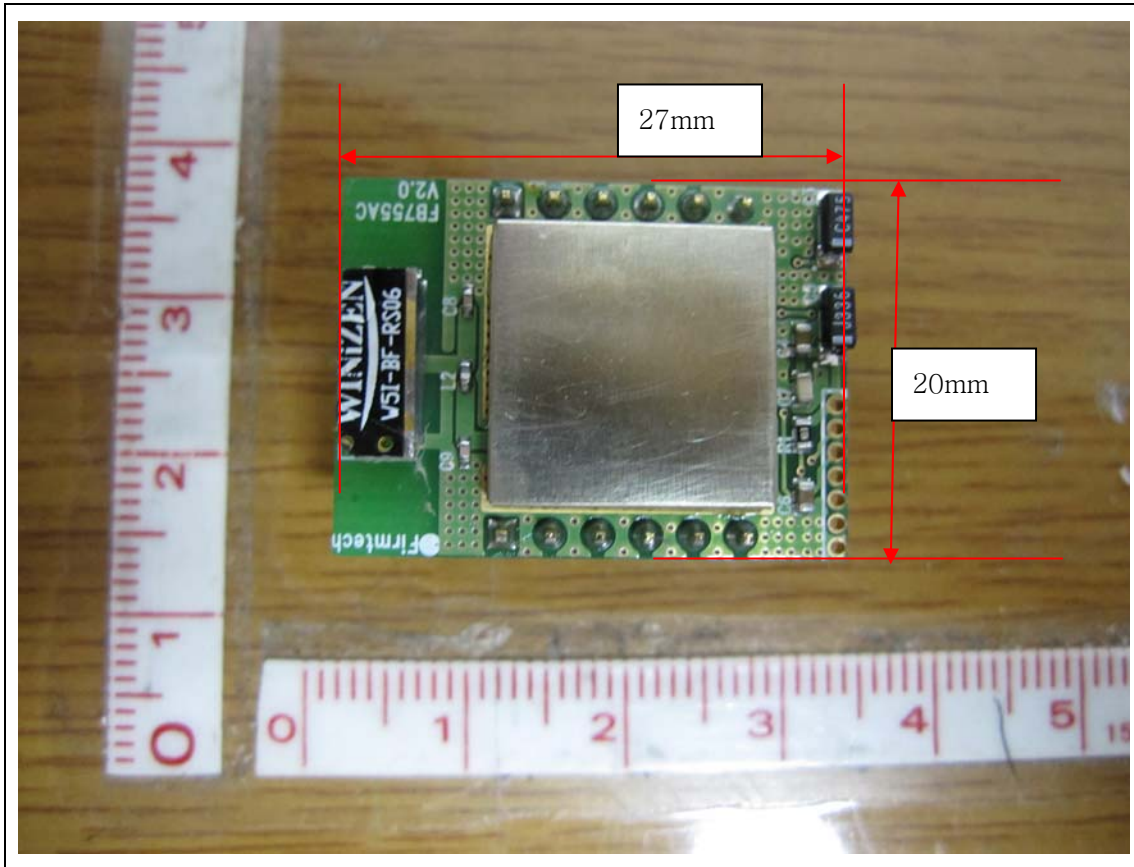

Upper

Lower

ANTENNA- M/N: W5I-BF-XX