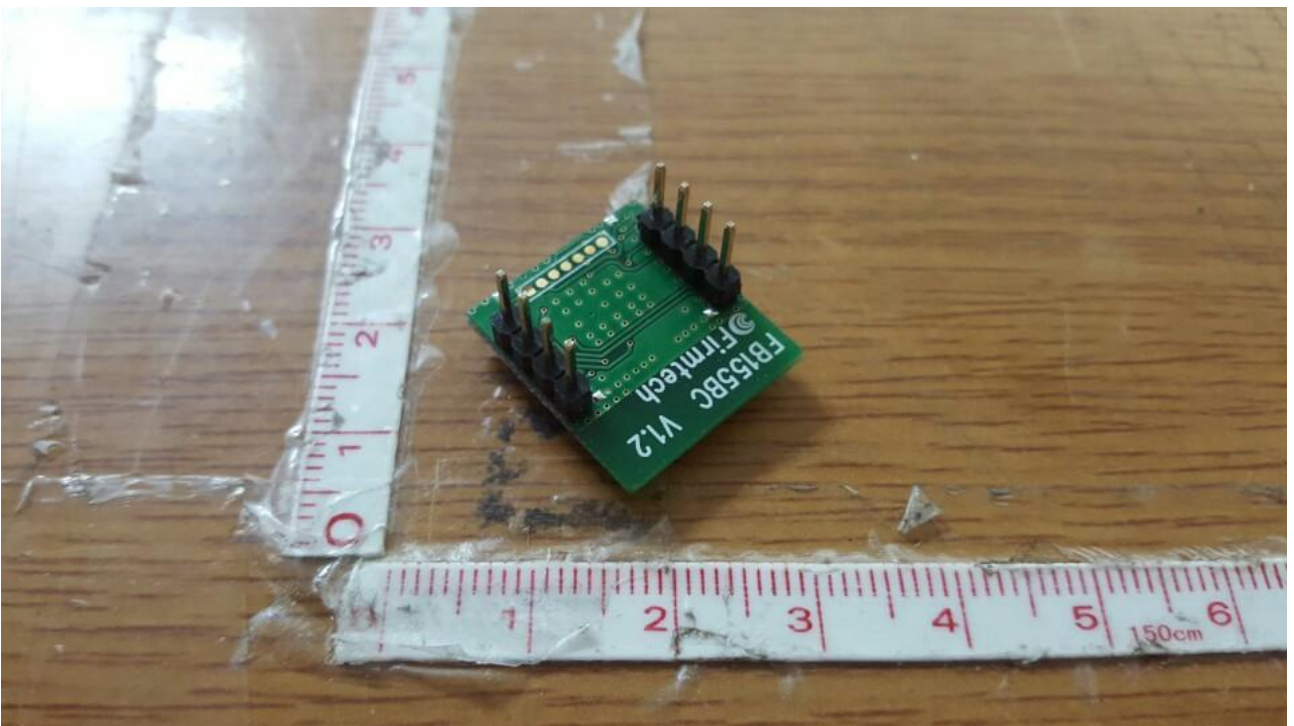

Upper

Lower

Front

Rear

ANTENNA – M/N : W5I-BF-RS06