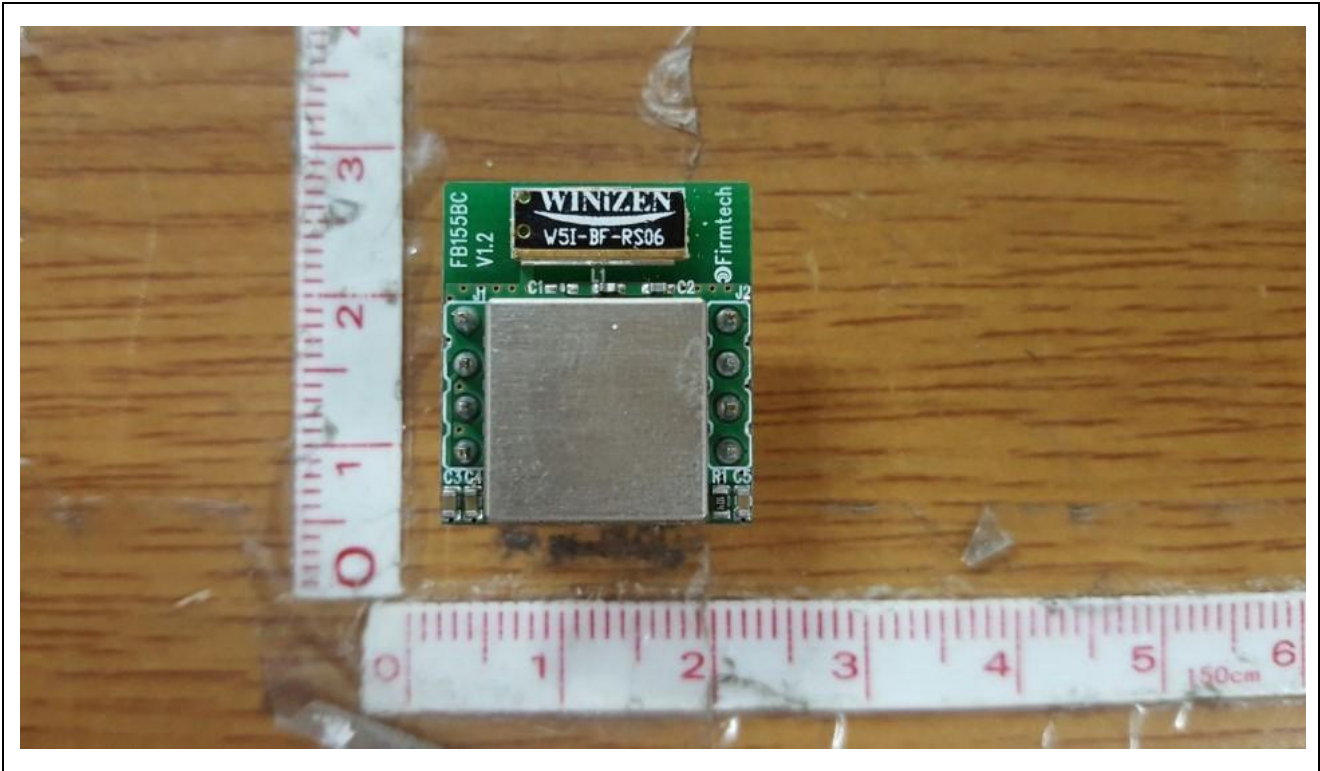

Upper

Lower

Front

Rear

ANTENNA – M/N : W5I-BF-RS06