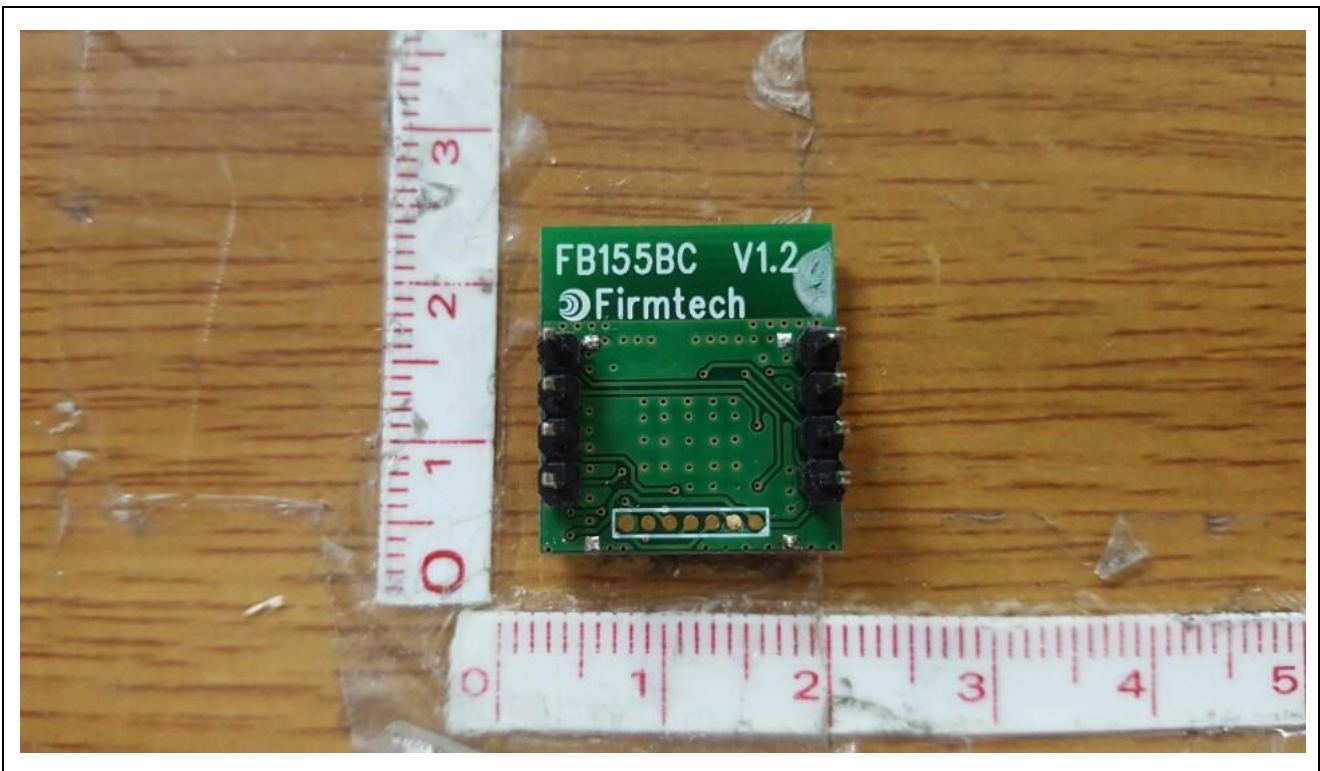

Upper

Lower

Front

Rear

ANTENNA – M/N : W5I-BF-RS06