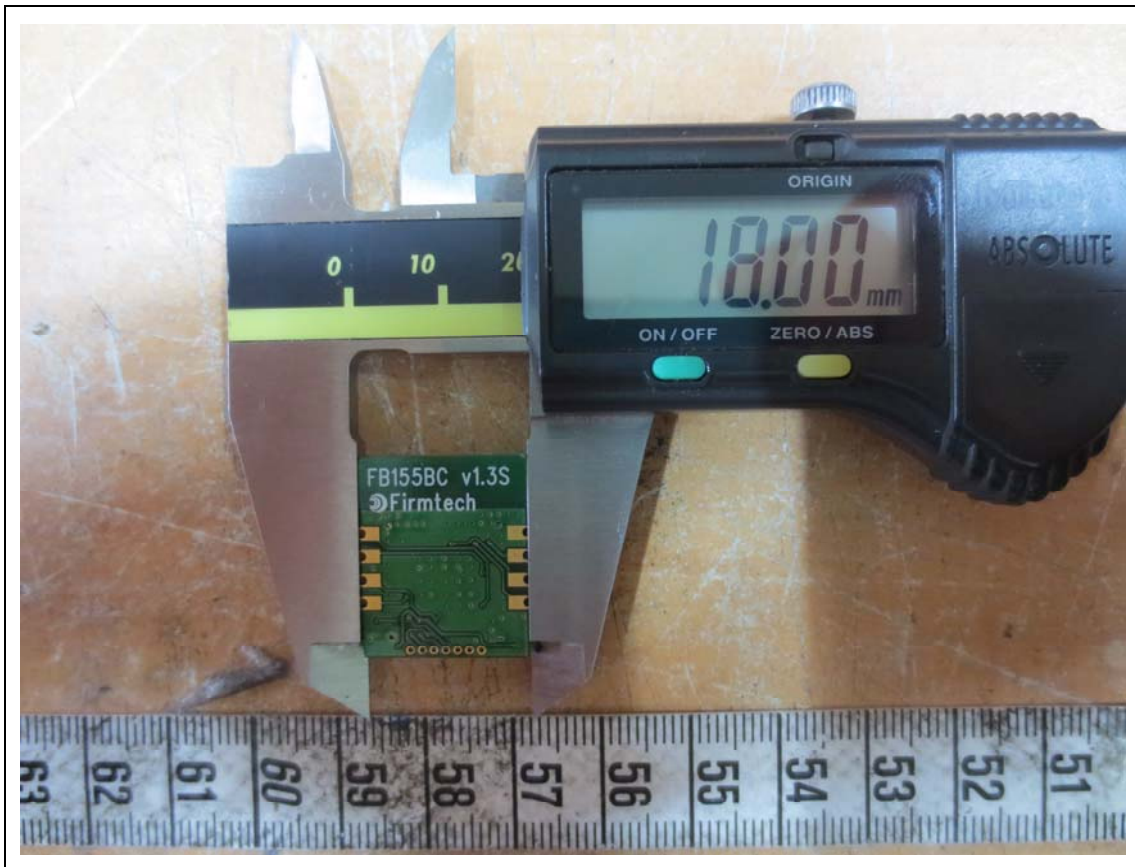

Upper

Lower

Front

Rear

ANTENNA M/N : W5I-BF-RS06