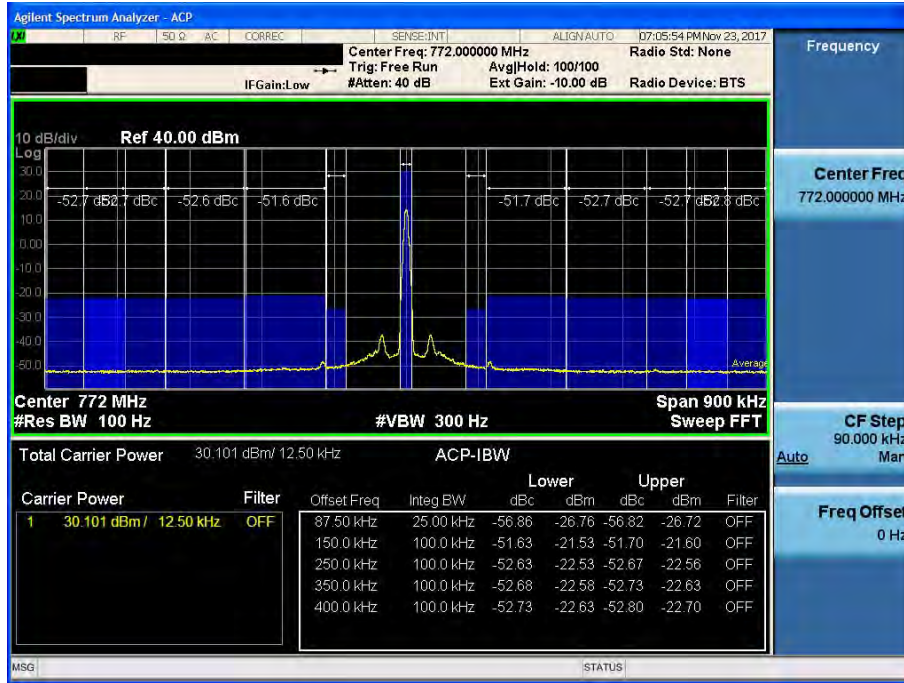

[Downlink – High, 25 kHz (15.625kHz - 62.5kHz)]

700 APCO 25_Downlink

[Downlink – Low, 6.25 kHz (87.5kHz-400kHz)]

[Downlink – Middle, 6.25 kHz(87.5kHz-400kHz)]

[Downlink – High, 6.25 kHz(87.5kHz-400kHz)]

[Downlink – Low, 12.5 kHz (87.5kHz - 400kHz)]

[Downlink – Middle, 12.5 kHz(87.5kHz - 400kHz)]

[Downlink – High, 12.5 kHz(87.5kHz - 400kHz)]

[Downlink – Low, 25 kHz (87.5kHz - 400kHz)]

[Downlink – Middle, 25 kHz(87.5kHz - 400kHz)]

[Downlink – High, 25 kHz] (87.5kHz - 400kHz)]