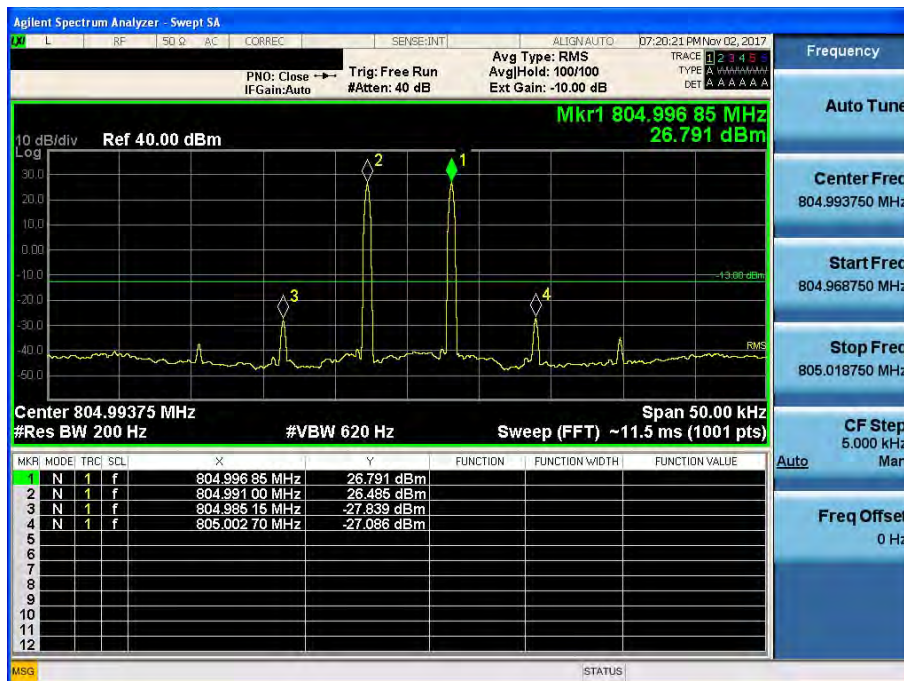

800 APCO 25(12.5 kHz)_DL

[Downlink - Low]

[Downlink - High]

800 APCO 25(25 kHz)_DL

[Downlink - Low]

[Downlink - High]

700 LTE(5 MHz)_UL

[Uplink - Low]

[Uplink - High]

700 APCO 25(6.25 kHz)_UL

[Uplink - Low]

[Uplink - High]

700 APCO 25(12.5 kHz)_UL

[Uplink - Low]

[Uplink - High]

700 APCO 25(25 kHz)_UL

[Uplink - Low]

[Uplink - High]

800 APCO 25(6.25 kHz)_UL

[Uplink - Low]

[Uplink - High]

800 APCO 25(12.5 kHz)_UL

[Uplink - Low]

[Uplink - High]

800 APCO 25(25 kHz)_UL

[Uplink - Low]

[Uplink - High]

BAND EDGE
700 LTE(5 MHz)_DL

[Downlink - Low]

[Downlink - High]

700 LTE(10 MHz)_DL

[Downlink - Low]