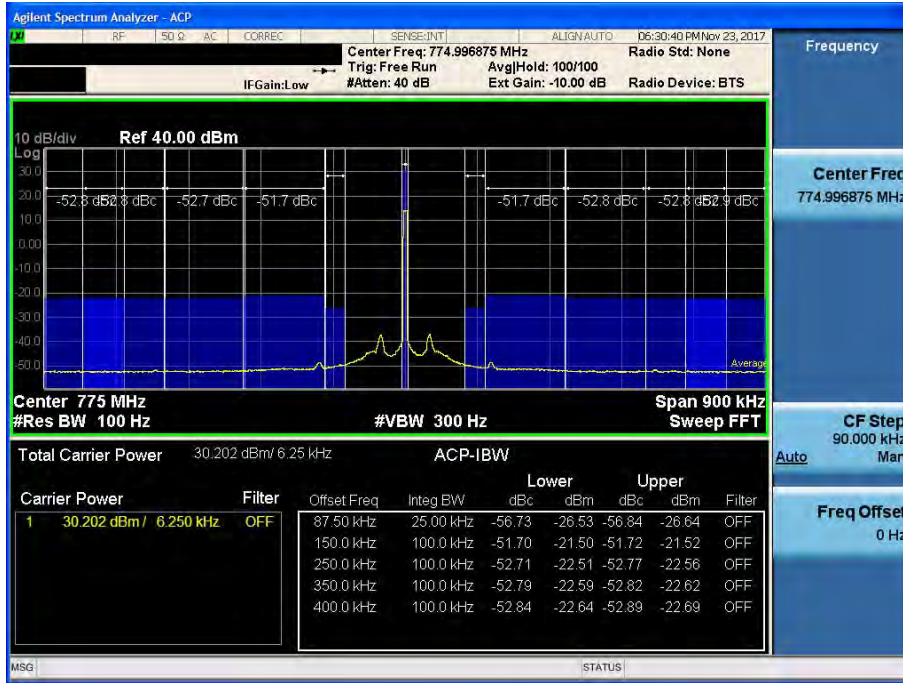

[Downlink – High, 25 kHz (15.625kHz - 62.5kHz)]

700 APCO 25_Downlink

[Downlink – Low, 6.25 kHz (87.5kHz-400kHz)]

[Downlink – Middle, 6.25 kHz(87.5kHz-400kHz)]

[Downlink – High, 6.25 kHz(87.5kHz-400kHz)]

[Downlink – Low, 12.5 kHz (87.5kHz - 400kHz)]

[Downlink – Middle, 12.5 kHz(87.5kHz - 400kHz)]

[Downlink – High, 12.5 kHz(87.5kHz - 400kHz)]

[Downlink – Low, 25 kHz (87.5kHz - 400kHz)]

[Downlink – Middle, 25 kHz(87.5kHz - 400kHz)]

[Downlink – High, 25 kHz] (87.5kHz - 400kHz)]