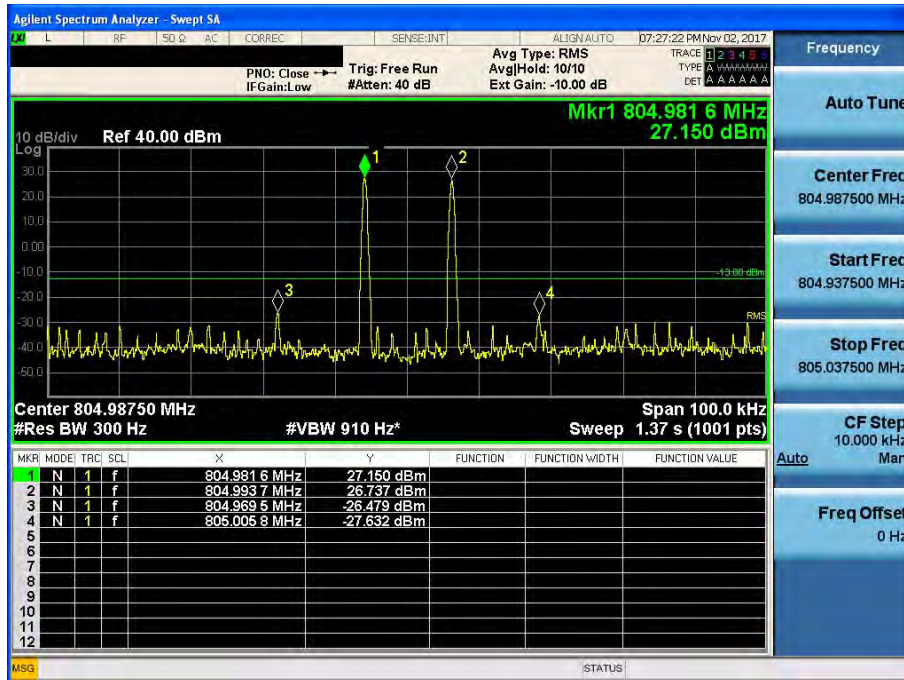

800 APCO 25(12.5 kHz)_DL

[Downlink - Low]

[Downlink - High]

800 APCO 25(25 kHz)_DL

[Downlink - Low]

[Downlink - High]

700 LTE(5 MHz)_UL

[Uplink - Low]

[Uplink - High]

700 APCO 25(6.25 kHz)_UL

[Uplink - Low]

[Uplink - High]

700 APCO 25(12.5 kHz)_UL

[Uplink - Low]

[Uplink - High]

700 APCO 25(25 kHz)_UL

[Uplink - Low]

[Uplink - High]

800 APCO 25(6.25 kHz)_UL

[Uplink - Low]

[Uplink - High]

800 APCO 25(12.5 kHz)_UL

[Uplink - Low]

[Uplink - High]

800 APCO 25(25 kHz)_UL

[Uplink - Low]

[Uplink - High]

BAND EDGE
700 LTE(5 MHz)_DL

[Downlink - Low]

[Downlink - High]

700 LTE(10 MHz)_DL

[Downlink - Low]