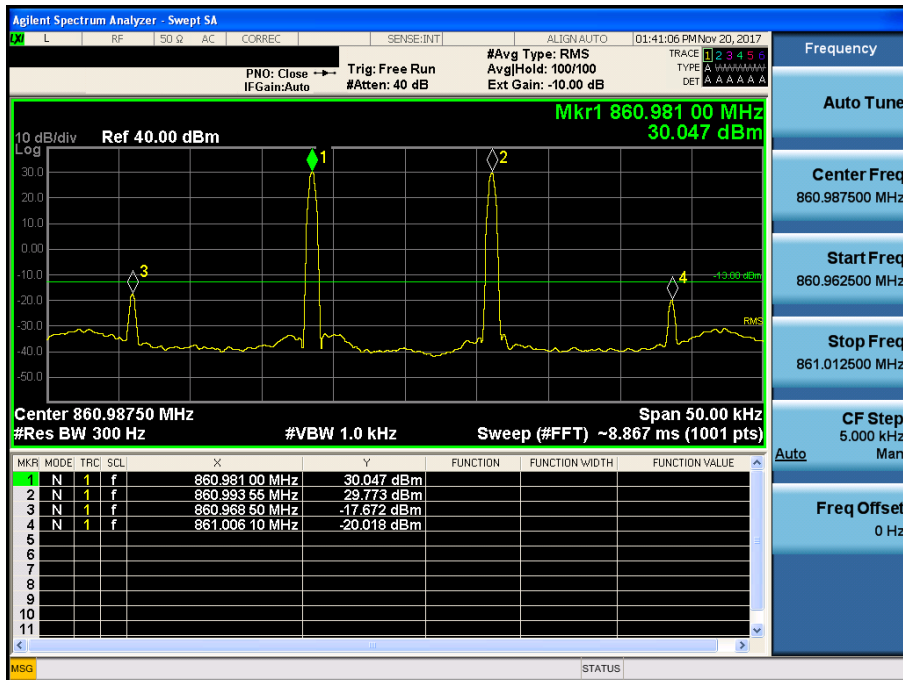

3 GHz ~ 12.75 GHz

Intermodulation Spurious Emissions
700 LTE(5 MHz)_DL

[Downlink - Low]

[Downlink - High]

700 APCO 25(6.25 kHz)_DL

[Downlink - Low]

[Downlink - High]

700 APCO 25(12.5 kHz)_DL

[Downlink - Low]

[Downlink - High]

700 APCO 25(25 kHz)_DL

[Downlink - Low]

[Downlink - High]

800 APCO 25(6.25 kHz)_DL

[Downlink - Low]

[Downlink - High]

800 APCO 25(12.5 kHz)_DL

[Downlink - Low]

[Downlink - High]

800 APCO 25(25 kHz)_DL

[Downlink - Low]

[Downlink - High]

700 LTE(5 MHz)_UL

[Uplink - Low]