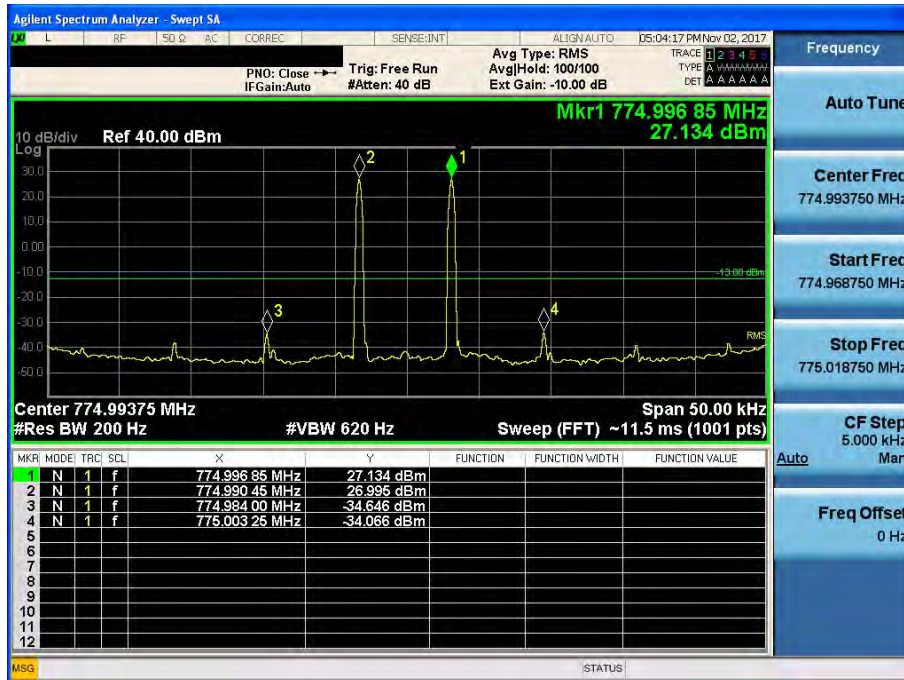

3 GHz ~ 12.75 GHz

Intermodulation Spurious Emissions
700 LTE(5 MHz)_DL

[Downlink - Low]

[Downlink - High]

700 APCO 25(6.25 kHz)_DL

[Downlink - Low]

[Downlink - High]

700 APCO 25(12.5 kHz)_DL

800 APCO 25(12.5 kHz)_DL

[Downlink - Low]

[Downlink - High]

800 APCO 25(25 kHz)_DL

[Downlink - Low]

[Downlink - High]

700 LTE(5 MHz)_UL

[Uplink - Low]