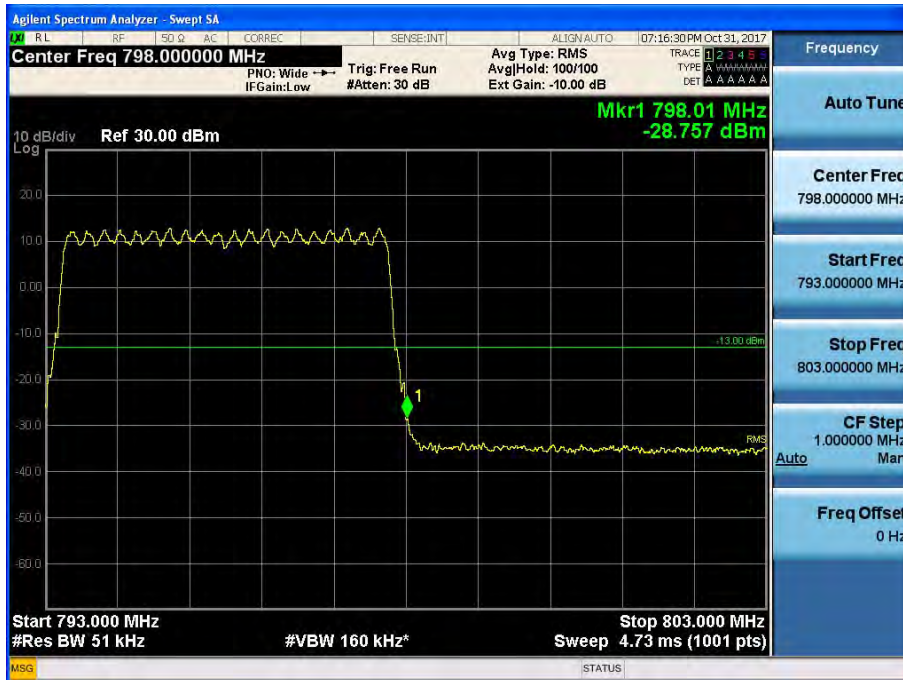

800 APCO 25(25 kHz)_DL

[Downlink - Low]

[Downlink - High]

700 LTE(5 MHz)_UL

[Uplink - Low]

[Uplink - High]

700 LTE(10 MHz)_UL

[Uplink - Low]