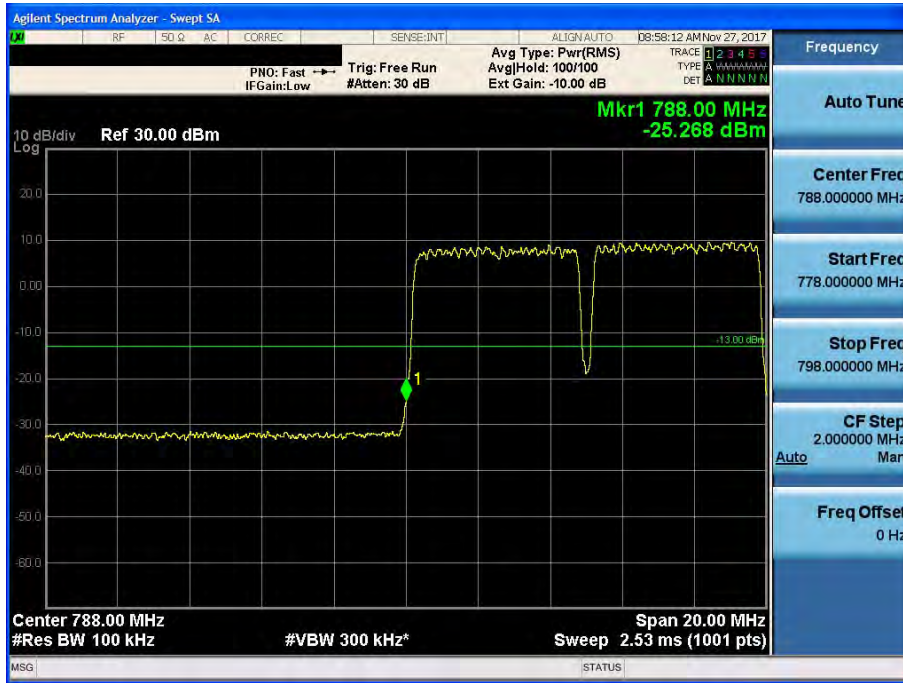

800 APCO 25(12.5 kHz)_DL

[Downlink - Low]

[Downlink - High]

800 APCO 25(25 kHz)_DL

[Downlink - Low]

[Downlink - High]

700 LTE(5 MHz)_UL

[Uplink - Low]