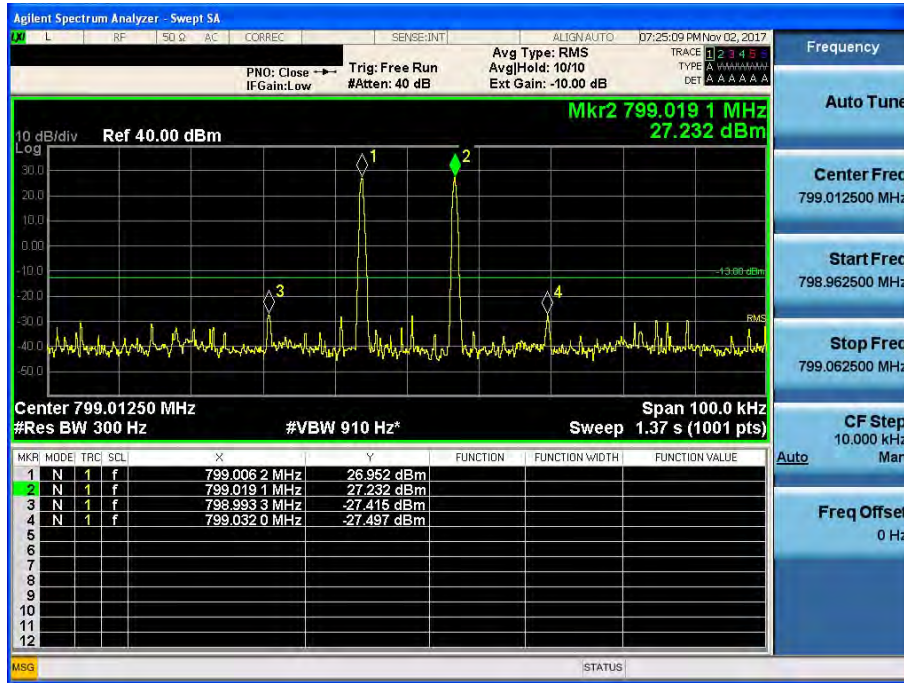

800 APCO 25(12.5 kHz)_DL

[Downlink - Low]

[Downlink - High]

800 APCO 25(25 kHz)_DL

[Downlink - Low]

[Downlink - High]

700 LTE(5 MHz)_UL

[Uplink - Low]

[Uplink - High]

700 APCO 25(6.25 kHz)_UL

[Uplink - Low]

[Uplink - High]

700 APCO 25(12.5 kHz)_UL

[Uplink - Low]

[Uplink - High]

700 APCO 25(25 kHz)_UL

[Uplink - Low]

[Uplink - High]

800 APCO 25(6.25 kHz)_UL

[Uplink - Low]

[Uplink - High]

800 APCO 25(12.5 kHz)_UL

[Uplink - Low]

[Uplink - High]

800 APCO 25(25 kHz)_UL

[Uplink - Low]

[Uplink - High]

BAND EDGE
700 LTE(5 MHz)_DL

[Downlink - Low]

[Downlink - High]

700 LTE(10 MHz)_DL

[Downlink - Low]