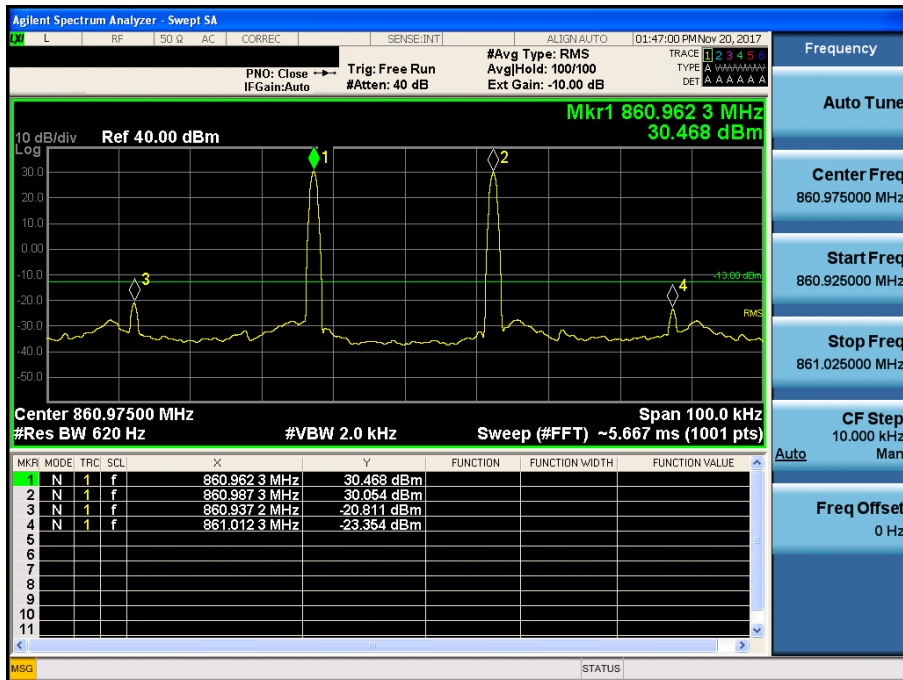

800 APCO 25(12.5 kHz)_DL

[Downlink - Low]

[Downlink - High]

800 APCO 25(25 kHz)_DL

[Downlink - Low]

[Downlink - High]

700 LTE(5 MHz)_UL

[Uplink - Low]