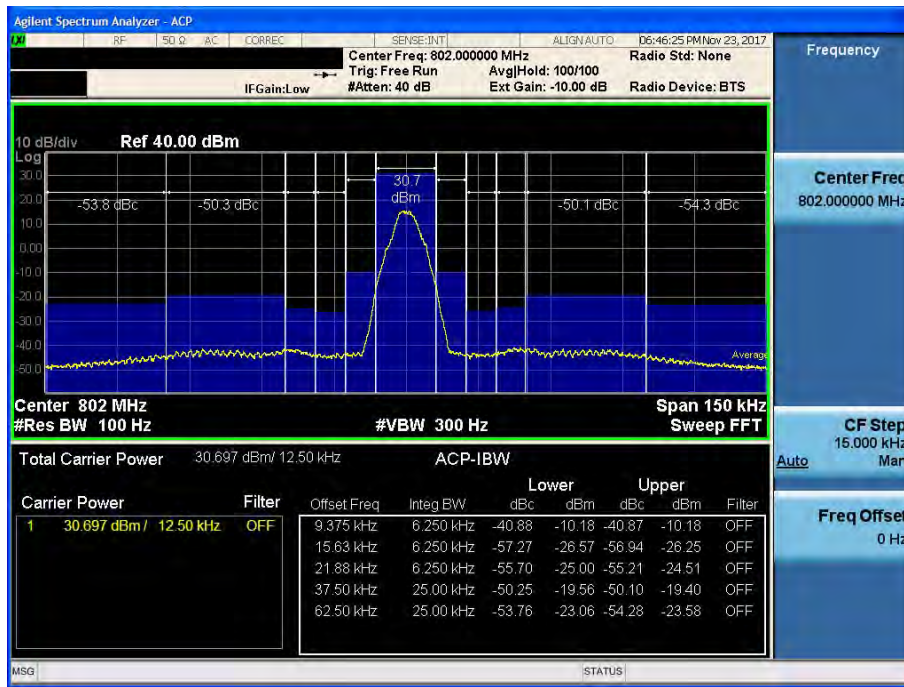

700 APCO 25_Uplink

[Uplink – Low, 6.25 kHz (6.25kHz-62.5kHz)]

[Uplink – Middle, 6.25 kHz(6.25kHz-62.5kHz)]

[Uplink – High, 6.25 kHz(6.25kHz-62.5kHz)]

[Uplink – Low, 12.5 kHz (9.375kHz - 62.5kHz)]

[Uplink – Middle, 12.5 kHz (9.375kHz - 62.5kHz)]

[Uplink – High, 12.5 kHz (9.375kHz - 62.5kHz)]