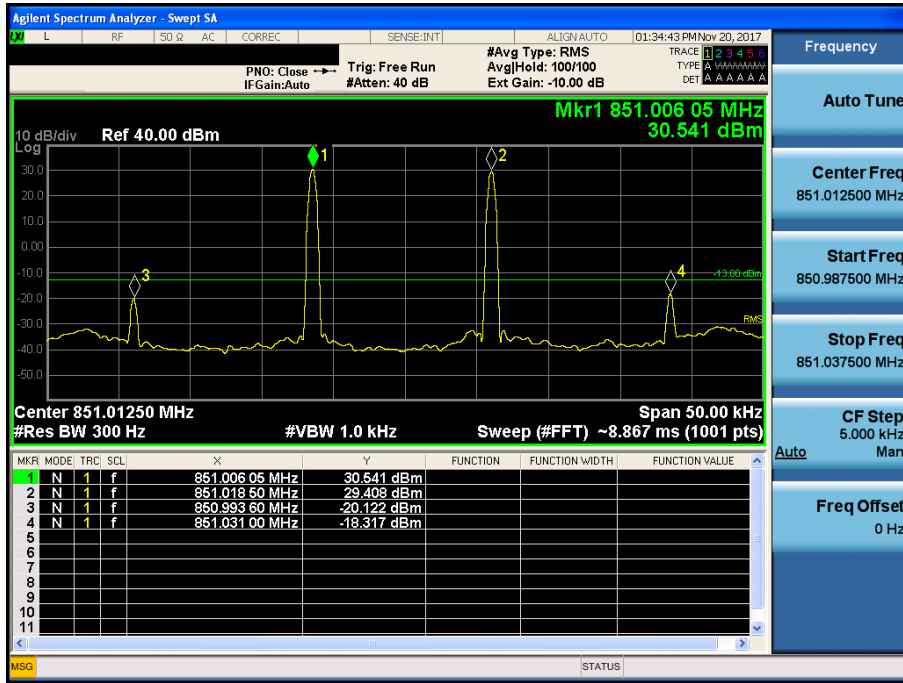

3 GHz ~ 12.75 GHz

Intermodulation Spurious Emissions
700 LTE(5 MHz)_DL

[Downlink - Low]

[Downlink - High]

700 APCO 25(6.25 kHz)_DL

[Downlink - Low]

[Downlink - High]

700 APCO 25(12.5 kHz)_DL

[Downlink - Low]

[Downlink - High]

700 APCO 25(25 kHz)_DL

[Downlink - Low]

[Downlink - High]

800 APCO 25(6.25 kHz)_DL

[Downlink - Low]

[Downlink - High]

800 APCO 25(12.5 kHz)_DL

[Downlink - Low]

[Downlink - High]

800 APCO 25(25 kHz)_DL

[Downlink - Low]

[Downlink - High]

700 LTE(5 MHz)_UL

[Uplink - Low]