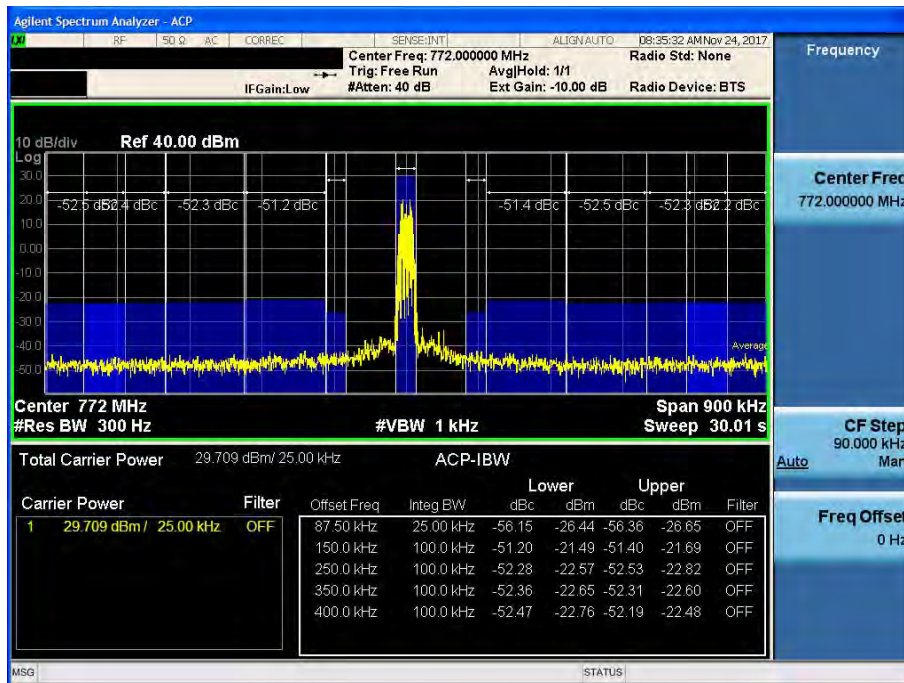

[Downlink – Middle, 12.5 kHz(87.5kHz - 400kHz)]

[Downlink – High, 12.5 kHz(87.5kHz - 400kHz)]

[Downlink – Low, 25 kHz (87.5kHz - 400kHz)]

[Downlink – Middle, 25 kHz(87.5kHz - 400kHz)]

[Downlink – High, 25 kHz] (87.5kHz - 400kHz)]