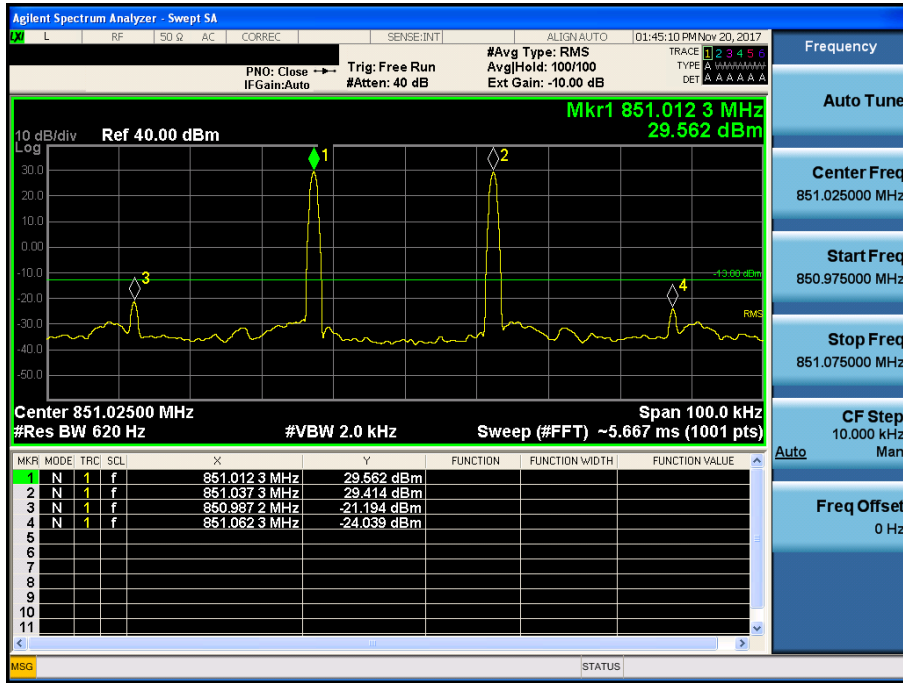

800 APCO 25(12.5 kHz)_DL

[Downlink - Low]

[Downlink - High]

800 APCO 25(25 kHz)_DL

[Downlink - Low]

[Downlink - High]

700 LTE(5 MHz)_UL

[Uplink - Low]