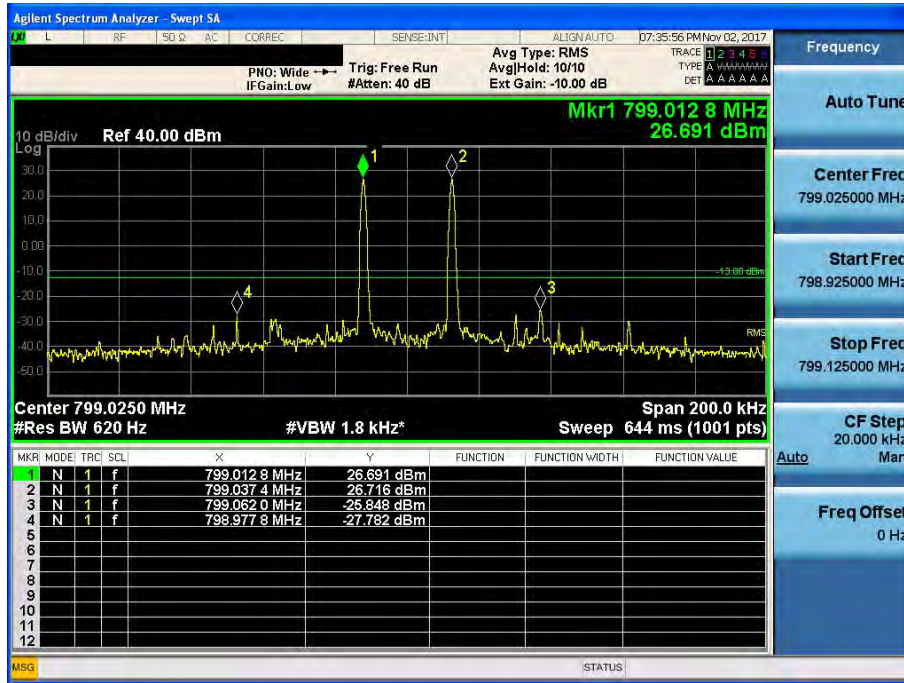

800 APCO 25(12.5 kHz)_DL

[Downlink - Low]

[Downlink - High]

800 APCO 25(25 kHz)_DL

[Downlink - Low]

[Downlink - High]

700 LTE(5 MHz)_UL

[Uplink - Low]

[Uplink - High]

700 APCO 25(6.25 kHz)_UL

[Uplink - Low]

[Uplink - High]

700 APCO 25(12.5 kHz)_UL

[Uplink - Low]

[Uplink - High]

700 APCO 25(25 kHz)_UL

[Uplink - Low]

[Uplink - High]

800 APCO 25(6.25 kHz)_UL

[Uplink - Low]

[Uplink - High]

800 APCO 25(12.5 kHz)_UL

[Uplink - Low]

[Uplink - High]

800 APCO 25(25 kHz)_UL

[Uplink - Low]

[Uplink - High]

BAND EDGE
700 LTE(5 MHz)_DL

[Downlink - Low]

[Downlink - High]

700 LTE(10 MHz)_DL

[Downlink - Low]