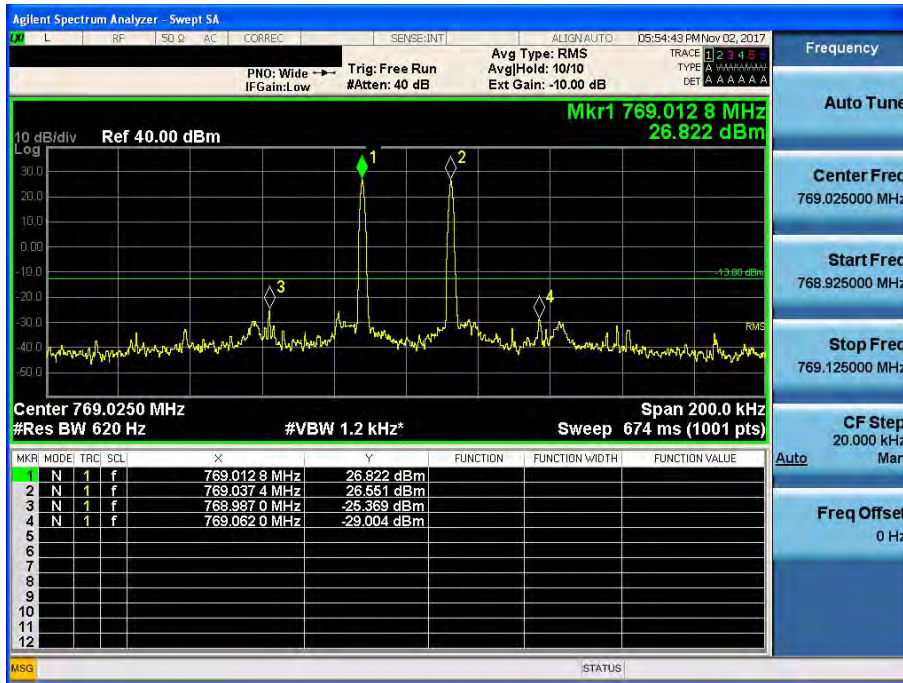

3 GHz ~ 12.75 GHz

Intermodulation Spurious Emissions
700 LTE(5 MHz)_DL

[Downlink - Low]

[Downlink - High]

700 APCO 25(6.25 kHz)_DL

[Downlink - Low]

[Downlink - High]

700 APCO 25(12.5 kHz)_DL

[Downlink - Low]

[Downlink - High]

700 APCO 25(25 kHz)_DL

[Downlink - Low]

[Downlink - High]

800 APCO 25(6.25 kHz)_DL

[Downlink - Low]

[Downlink - High]

800 APCO 25(12.5 kHz)_DL

[Downlink - Low]

[Downlink - High]

800 APCO 25(25 kHz)_DL

[Downlink - Low]

[Downlink - High]

700 LTE(5 MHz)_UL

[Uplink - Low]