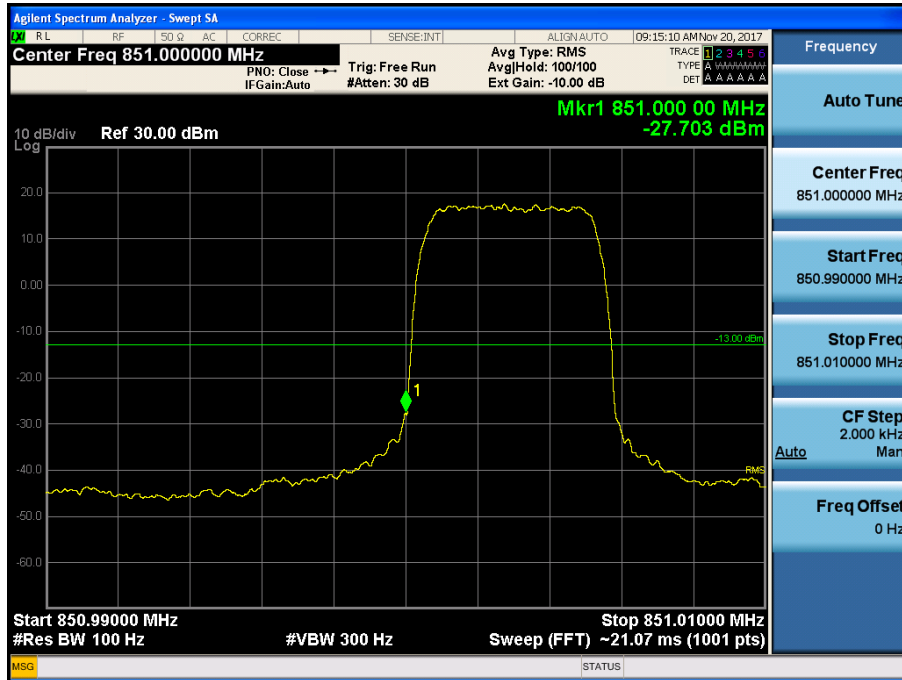

[Downlink - Low]

[Downlink - High]

800 APCO 25(6.25 kHz)_DL

[Downlink - Low]

[Downlink - High]

800 APCO 25(12.5 kHz)_DL

[Downlink - Low]

[Downlink - High]

800 APCO 25(25 kHz)_DL

[Downlink - Low]

[Downlink - High]

700 LTE(5 MHz)_UL

[Uplink - Low]

[Uplink - High]

700 LTE(10 MHz)_UL

[Uplink - Low]