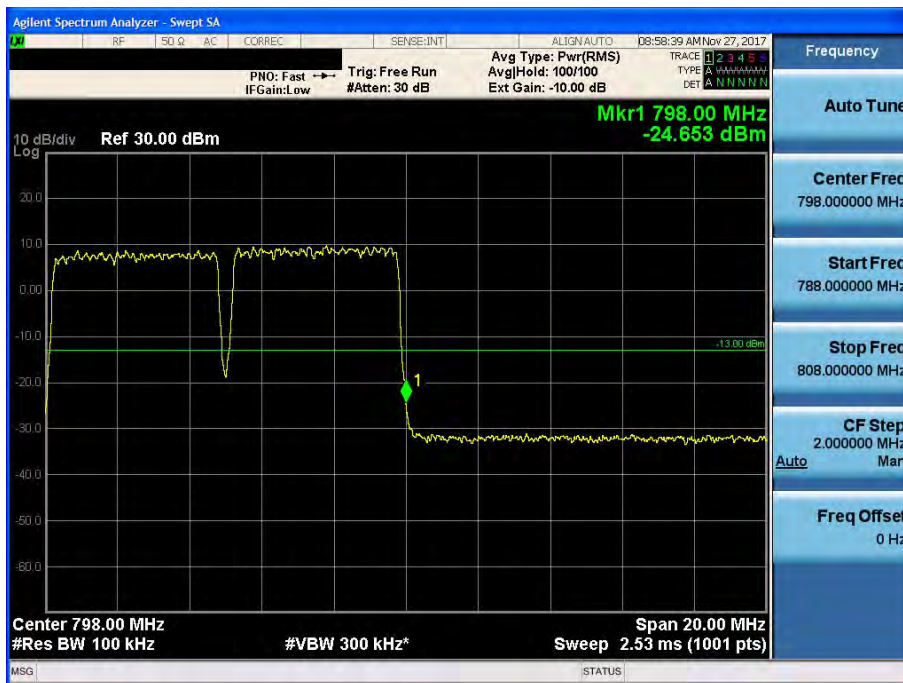

[Uplink - High]