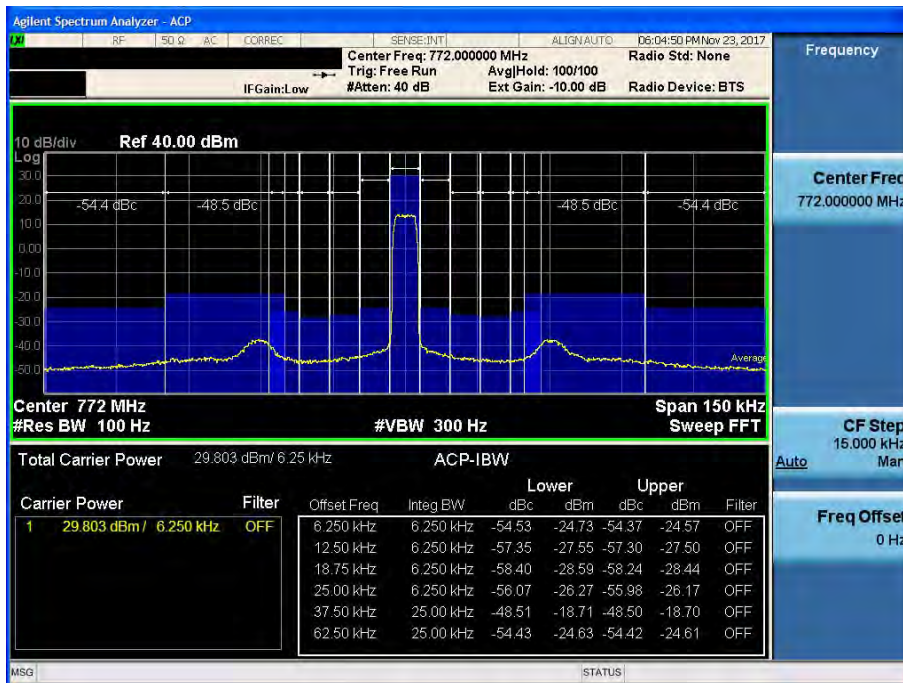

800 APCO 25(25 kHz)_UL

[Uplink - Low]

[Uplink - High]

ACP

700 APCO 25_Downlink

[Downlink – Low, 6.25 kHz (6.25kHz-62.5kHz)]

[Downlink – Middle, 6.25 kHz(6.25kHz-62.5kHz)]

[Downlink – High, 6.25 kHz(6.25kHz-62.5kHz)]

[Downlink – Low, 12.5 kHz (9.375kHz - 62.5kHz)]

[Downlink – Middle, 12.5 kHz (9.375kHz - 62.5kHz)]

[Downlink – High, 12.5 kHz (9.375kHz - 62.5kHz)]

[Downlink – Low, 25 kHz (15.625kHz - 62.5kHz)]

[Downlink – Middle, 25 kHz (15.625kHz - 62.5kHz)]