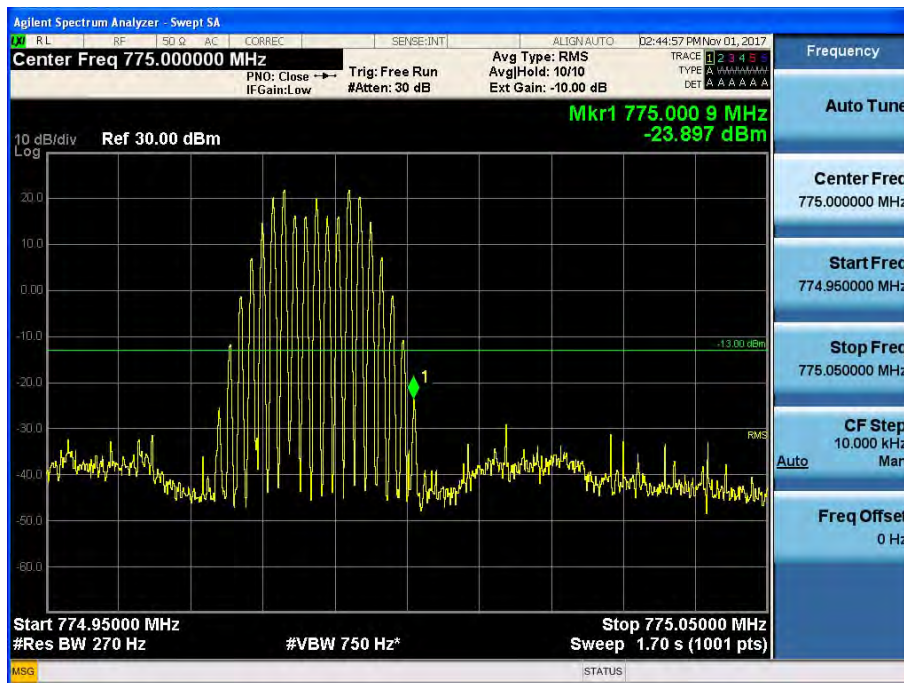

[Downlink - High]