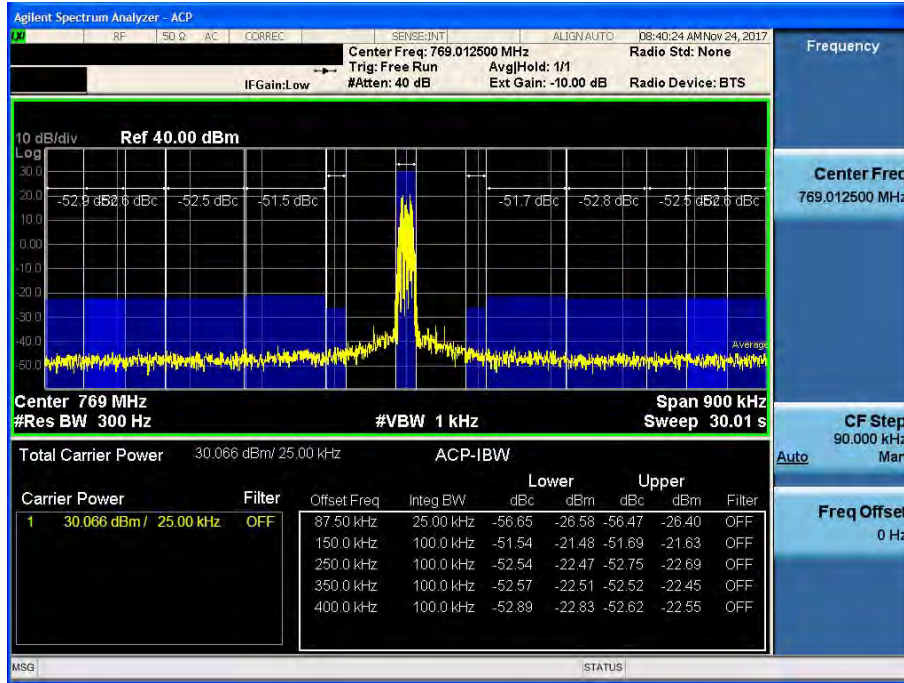

[Downlink – High, 25 kHz (15.625kHz - 62.5kHz)]

700 APCO 25_Downlink

[Downlink – Low, 6.25 kHz (87.5kHz-400kHz)]

[Downlink – Middle, 6.25 kHz(87.5kHz-400kHz)]

[Downlink – High, 6.25 kHz(87.5kHz-400kHz)]

[Downlink – Low, 12.5 kHz (87.5kHz - 400kHz)]

[Downlink – Middle, 12.5 kHz(87.5kHz - 400kHz)]

[Downlink – High, 12.5 kHz(87.5kHz - 400kHz)]

[Downlink – Low, 25 kHz (87.5kHz - 400kHz)]

[Downlink – Middle, 25 kHz(87.5kHz - 400kHz)]

[Downlink – High, 25 kHz] (87.5kHz - 400kHz)]