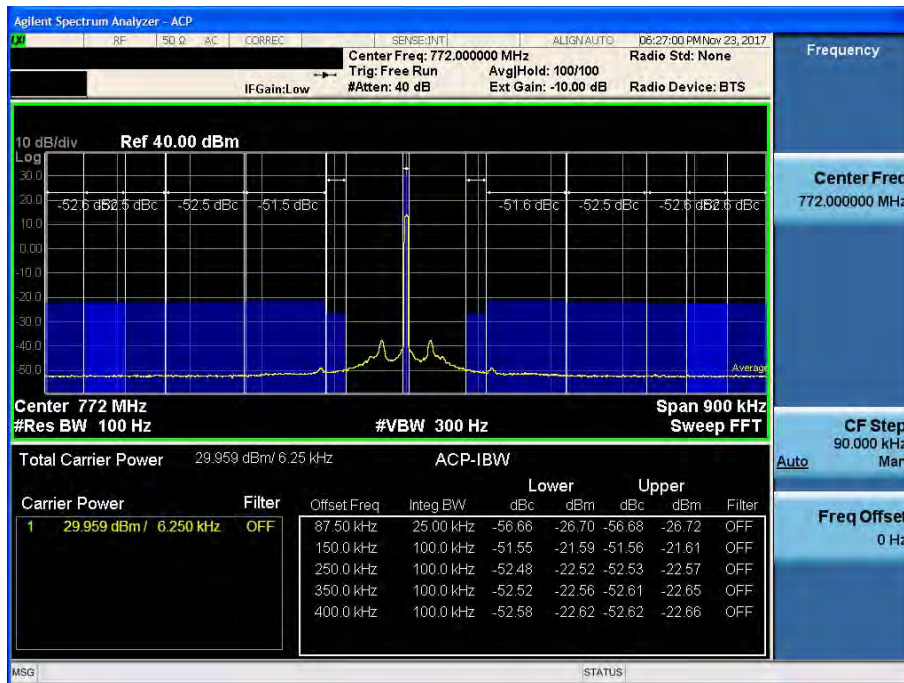

[Downlink – High, 25 kHz (15.625kHz - 62.5kHz)]

700 APCO 25_Downlink

[Downlink – Low, 6.25 kHz (87.5kHz-400kHz)]

[Downlink – Middle, 6.25 kHz(87.5kHz-400kHz)]

[Downlink – High, 6.25 kHz(87.5kHz-400kHz)]

[Downlink – Low, 12.5 kHz (87.5kHz - 400kHz)]

[Downlink – Middle, 12.5 kHz(87.5kHz - 400kHz)]

[Downlink – High, 12.5 kHz(87.5kHz - 400kHz)]

[Downlink – Low, 25 kHz (87.5kHz - 400kHz)]

[Downlink – Middle, 25 kHz(87.5kHz - 400kHz)]

[Downlink – High, 25 kHz] (87.5kHz - 400kHz)]