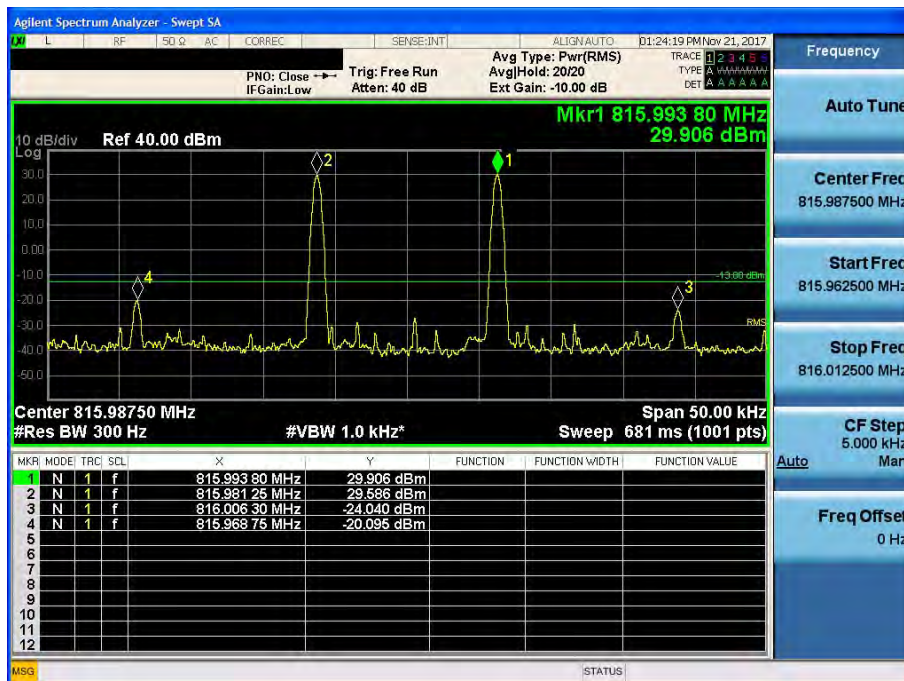

[Uplink - Low]

[Uplink - High]

800 APCO 25(6.25 kHz)_UL

[Uplink - Low]

[Uplink - High]

800 APCO 25(12.5 kHz)_UL

[Uplink - Low]

[Uplink - High]

800 APCO 25(25 kHz)_UL

[Uplink - Low]

[Uplink - High]

BAND EDGE
700 LTE(5 MHz)_DL

[Downlink - Low]

[Downlink - High]

700 LTE(10 MHz)_DL

[Downlink - Low]