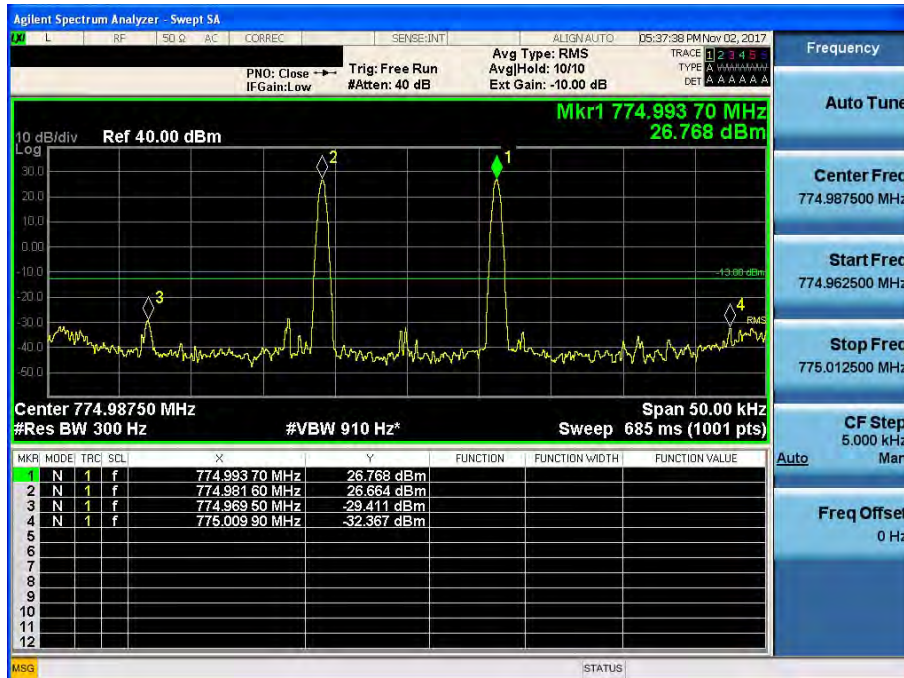

[Downlink - High]