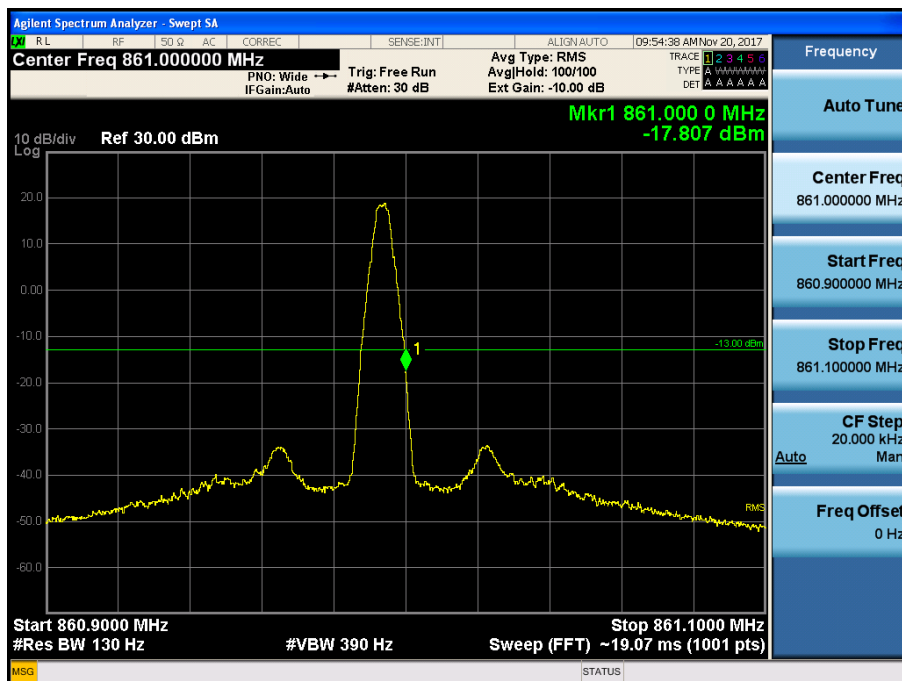

800 APCO 25(25 kHz)_DL

[Downlink - Low]

[Downlink - High]

700 LTE(5 MHz)_UL

[Uplink - Low]

[Uplink - High]

700 LTE(10 MHz)_UL

[Uplink - Low]