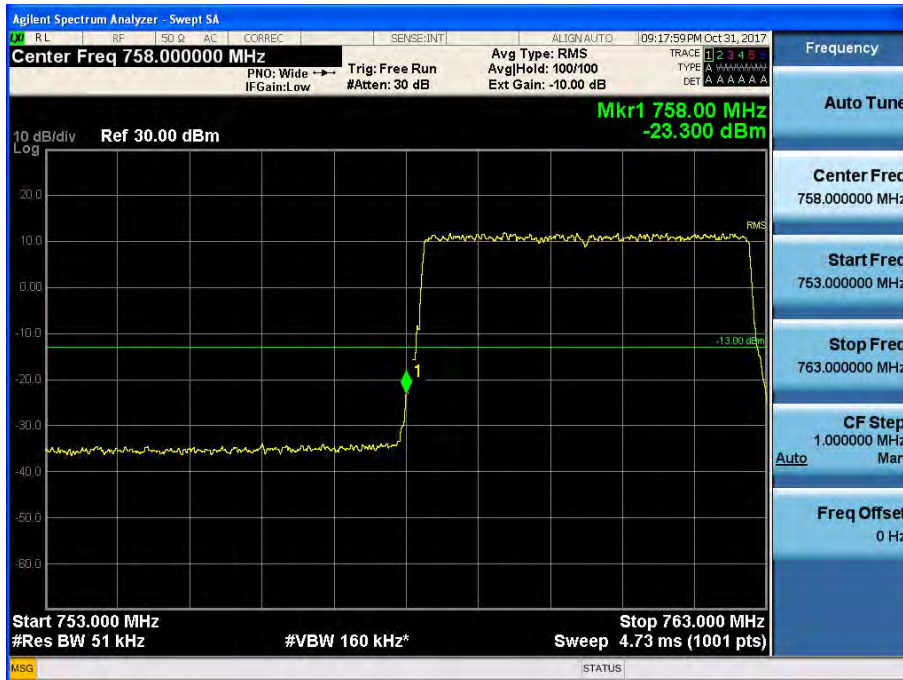

800 APCO 25(25 kHz)_UL

[Uplink - Low]

[Uplink - High]

BAND EDGE
700 LTE(5 MHz)_DL

[Downlink - Low]

[Downlink - High]

700 LTE(10 MHz)_DL

[Downlink - Low]