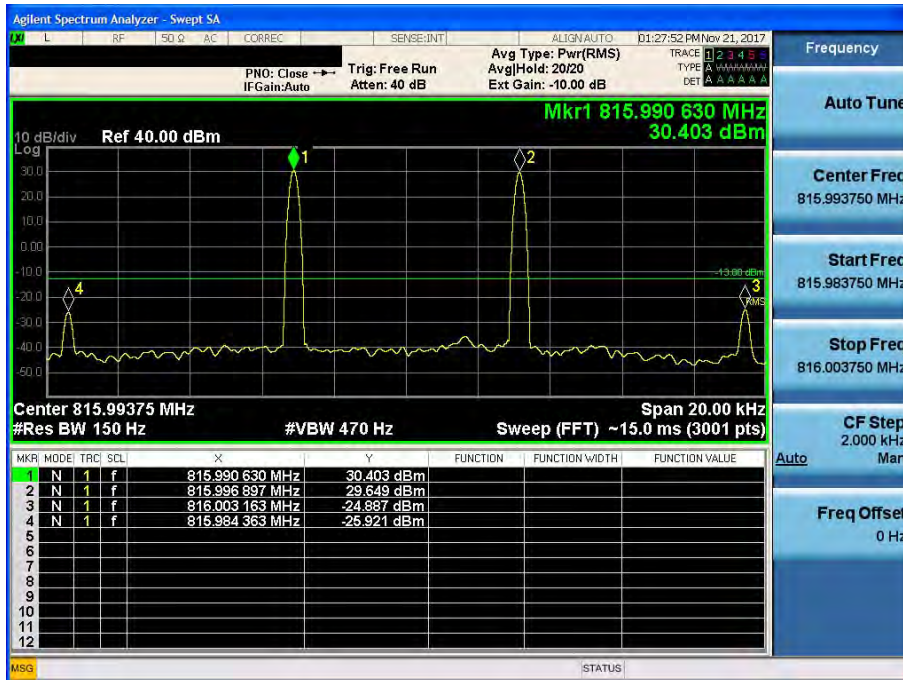

[Uplink - Low]

[Uplink - High]

800 APCO 25(6.25 kHz)_UL

[Uplink - Low]

[Uplink - High]

800 APCO 25(12.5 kHz)_UL

[Uplink - Low]

[Uplink - High]

800 APCO 25(25 kHz)_UL

[Uplink - Low]

[Uplink - High]

BAND EDGE
700 LTE(5 MHz)_DL

[Downlink - Low]

[Downlink - High]

700 LTE(10 MHz)_DL

[Downlink - Low]