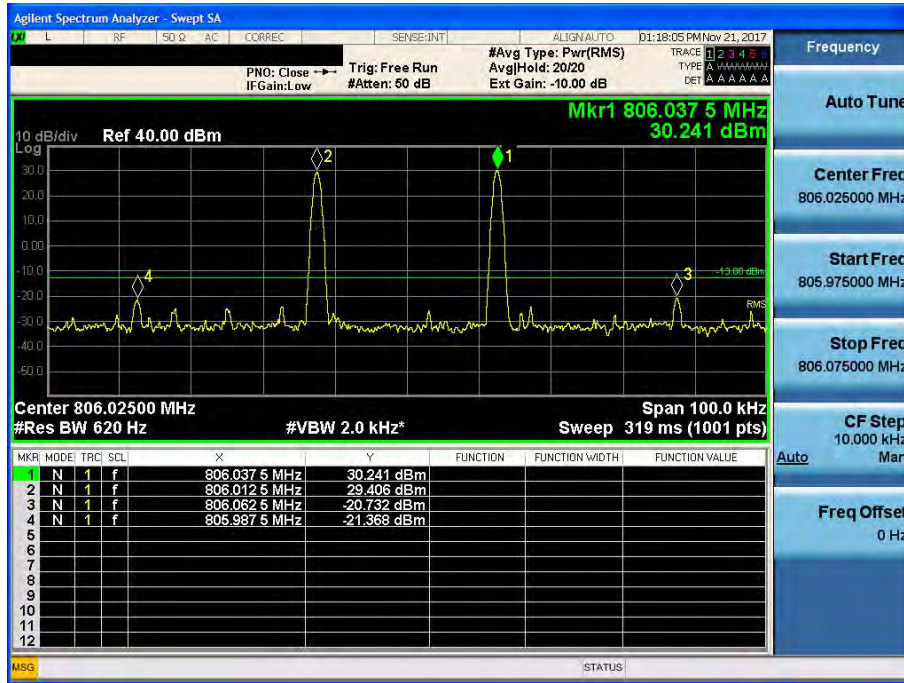

[Uplink - Low]

[Uplink - High]

800 APCO 25(6.25 kHz)_UL

[Uplink - Low]

[Uplink - High]

800 APCO 25(12.5 kHz)_UL

[Uplink - Low]

[Uplink - High]

800 APCO 25(25 kHz)_UL

[Uplink - Low]

[Uplink - High]

BAND EDGE
700 LTE(5 MHz)_DL

[Downlink - Low]

[Downlink - High]

700 LTE(10 MHz)_DL

[Downlink - Low]