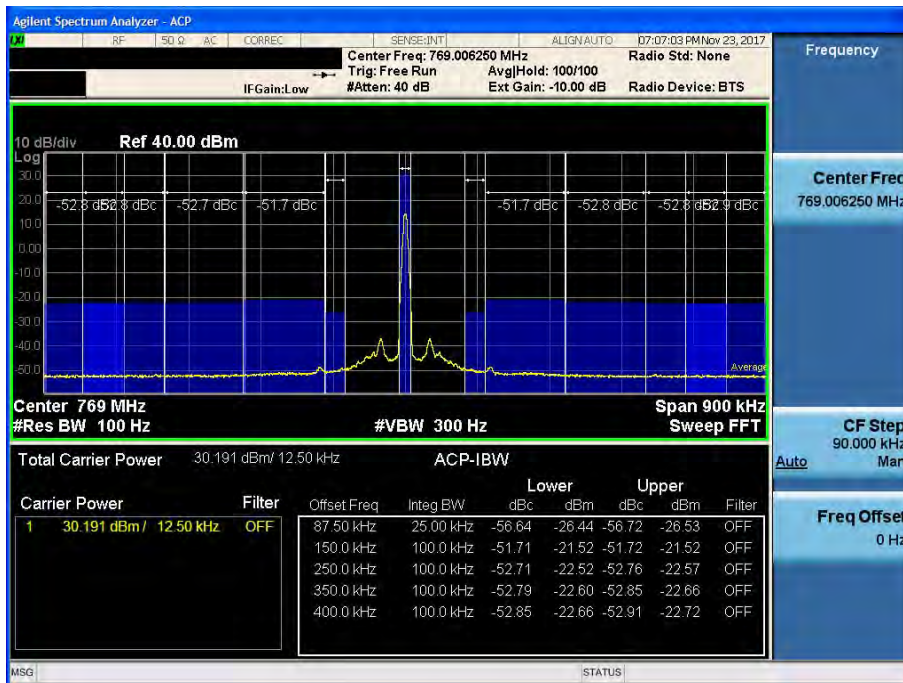

[Downlink – High, 25 kHz (15.625kHz - 62.5kHz)]

700 APCO 25_Downlink

[Downlink – Low, 6.25 kHz (87.5kHz-400kHz)]

[Downlink – Middle, 6.25 kHz(87.5kHz-400kHz)]

[Downlink – High, 6.25 kHz(87.5kHz-400kHz)]

[Downlink – Low, 12.5 kHz (87.5kHz - 400kHz)]

[Downlink – Middle, 12.5 kHz(87.5kHz - 400kHz)]

[Downlink – High, 12.5 kHz(87.5kHz - 400kHz)]

[Downlink – Low, 25 kHz (87.5kHz - 400kHz)]

[Downlink – Middle, 25 kHz(87.5kHz - 400kHz)]

[Downlink – High, 25 kHz] (87.5kHz - 400kHz)]