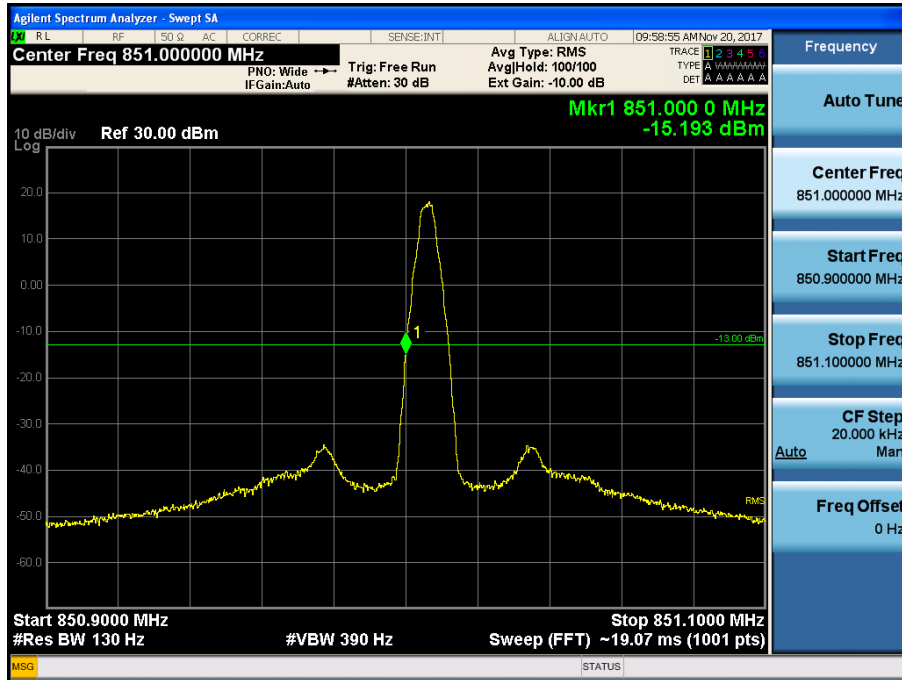

[Downlink - Low]

[Downlink - High]

800 APCO 25(6.25 kHz)_DL

[Downlink - Low]

[Downlink - High]

800 APCO 25(12.5 kHz)_DL

[Downlink - Low]

[Downlink - High]

800 APCO 25(25 kHz)_DL

[Downlink - Low]

[Downlink - High]

700 LTE(5 MHz)_UL

[Uplink - Low]

[Uplink - High]

700 LTE(10 MHz)_UL

[Uplink - Low]