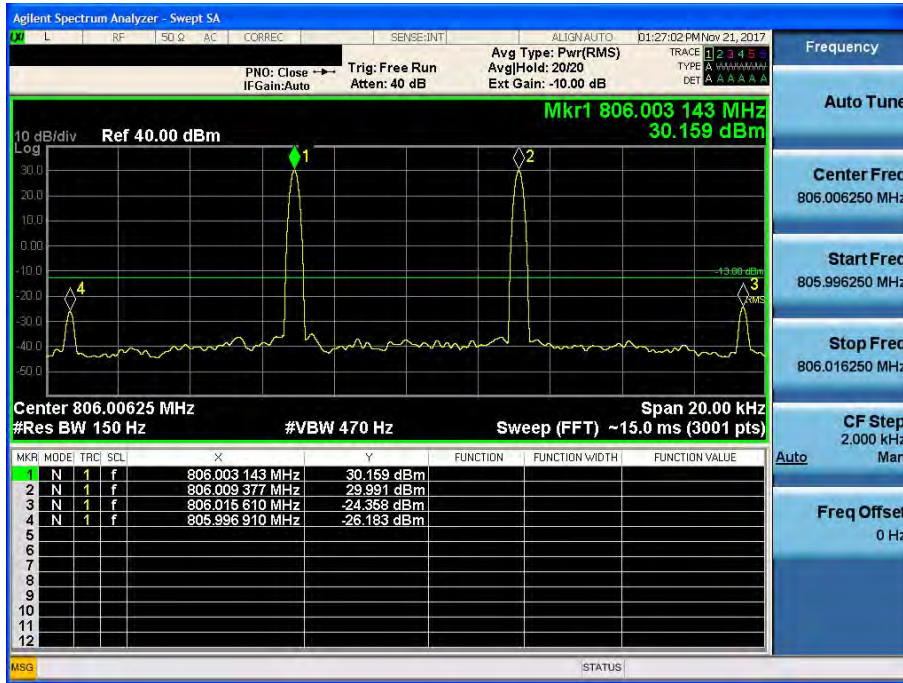

[Uplink - Low]

[Uplink - High]

800 APCO 25(6.25 kHz)_UL

[Uplink - Low]

[Uplink - High]

800 APCO 25(12.5 kHz)_UL

[Uplink - Low]

[Uplink - High]

800 APCO 25(25 kHz)_UL

[Uplink - Low]

[Uplink - High]

BAND EDGE
700 LTE(5 MHz)_DL

[Downlink - Low]

[Downlink - High]

700 LTE(10 MHz)_DL

[Downlink - Low]