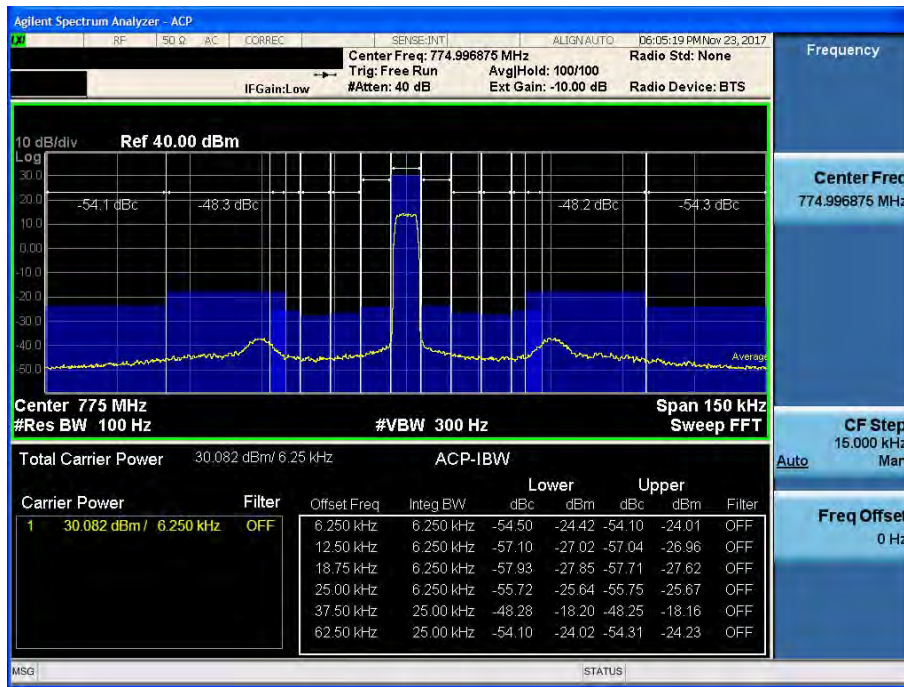

800 APCO 25(25 kHz)_UL

[Uplink - Low]

[Uplink - High]

ACP

700 APCO 25_Downlink

[Downlink – Low, 6.25 kHz (6.25kHz-62.5kHz)]

[Downlink – Middle, 6.25 kHz(6.25kHz-62.5kHz)]

[Downlink – High, 6.25 kHz(6.25kHz-62.5kHz)]

[Downlink – Low, 12.5 kHz (9.375kHz - 62.5kHz)]

[Downlink – Middle, 12.5 kHz (9.375kHz - 62.5kHz)]

[Downlink – High, 12.5 kHz (9.375kHz - 62.5kHz)]

[Downlink – Low, 25 kHz (15.625kHz - 62.5kHz)]

[Downlink – Middle, 25 kHz (15.625kHz - 62.5kHz)]