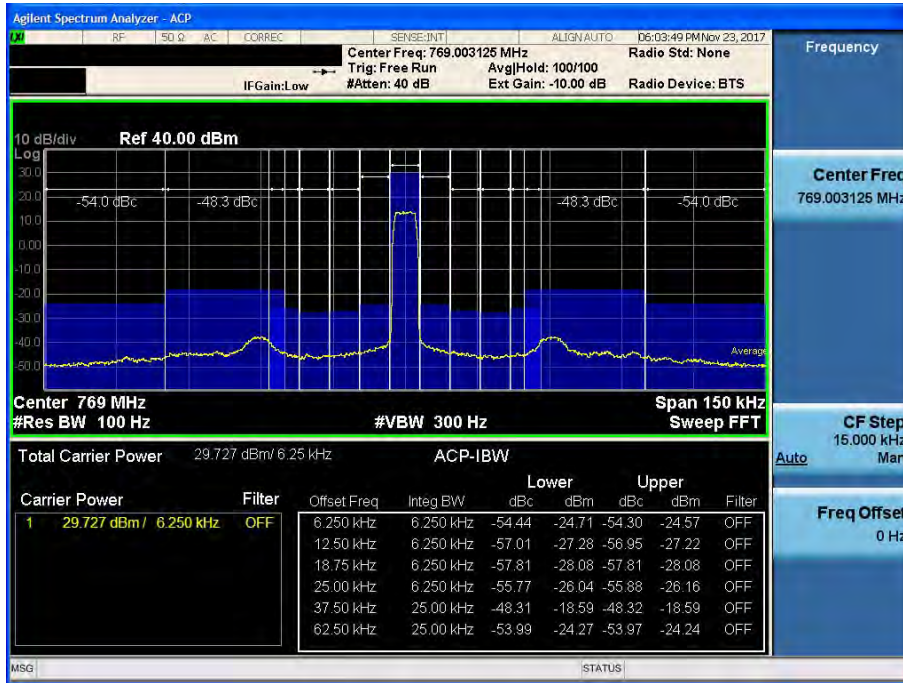

800 APCO 25(25 kHz)_UL

[Uplink - Low]

[Uplink - High]

ACP

700 APCO 25_Downlink

[Downlink – Low, 6.25 kHz (6.25kHz-62.5kHz)]

[Downlink – Middle, 6.25 kHz(6.25kHz-62.5kHz)]

[Downlink – High, 6.25 kHz(6.25kHz-62.5kHz)]

[Downlink – Low, 12.5 kHz (9.375kHz - 62.5kHz)]

[Downlink – Middle, 12.5 kHz (9.375kHz - 62.5kHz)]

[Downlink – High, 12.5 kHz (9.375kHz - 62.5kHz)]

[Downlink – Low, 25 kHz (15.625kHz - 62.5kHz)]

[Downlink – Middle, 25 kHz (15.625kHz - 62.5kHz)]