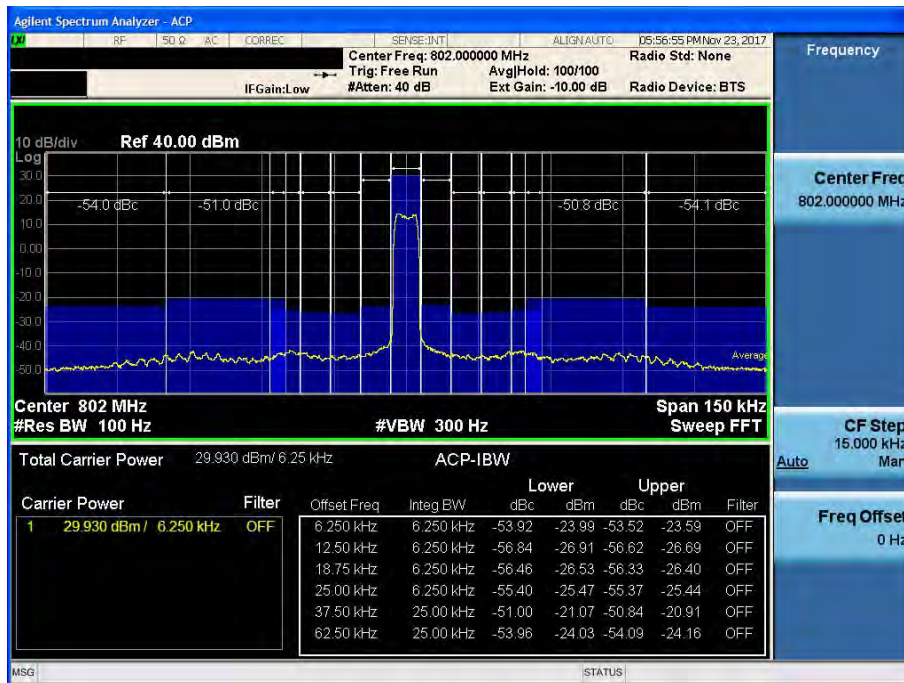

[Uplink – Middle, 6.25 kHz(6.25kHz-62.5kHz)]