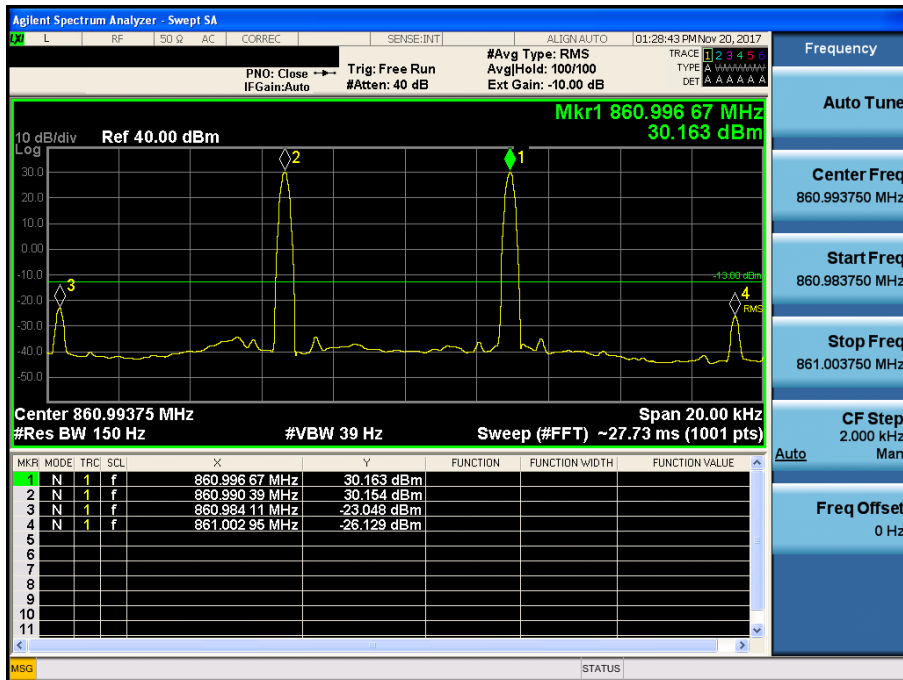

3 GHz ~ 12.75 GHz

Intermodulation Spurious Emissions
700 LTE(5 MHz)_DL

[Downlink - Low]

[Downlink - High]

700 APCO 25(6.25 kHz)_DL

[Downlink - Low]

[Downlink - High]

700 APCO 25(12.5 kHz)_DL

[Downlink - Low]

[Downlink - High]

700 APCO 25(25 kHz)_DL

[Downlink - Low]

[Downlink - High]

800 APCO 25(6.25 kHz)_DL

[Downlink - Low]

[Downlink - High]

800 APCO 25(12.5 kHz)_DL

[Downlink - Low]

[Downlink - High]

800 APCO 25(25 kHz)_DL

[Downlink - Low]

[Downlink - High]

700 LTE(5 MHz)_UL

[Uplink - Low]