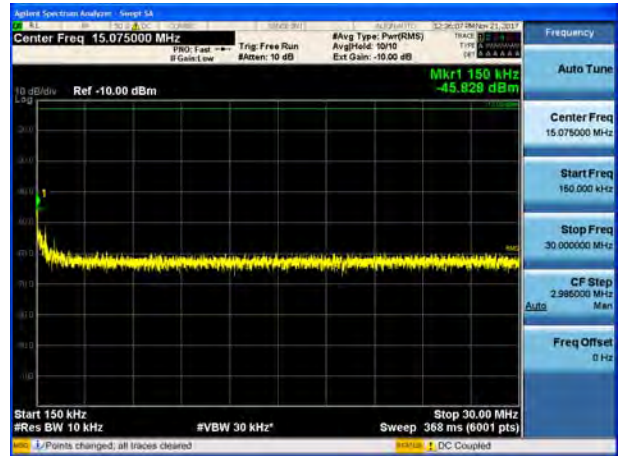

150 kHz ~ 30 MHz