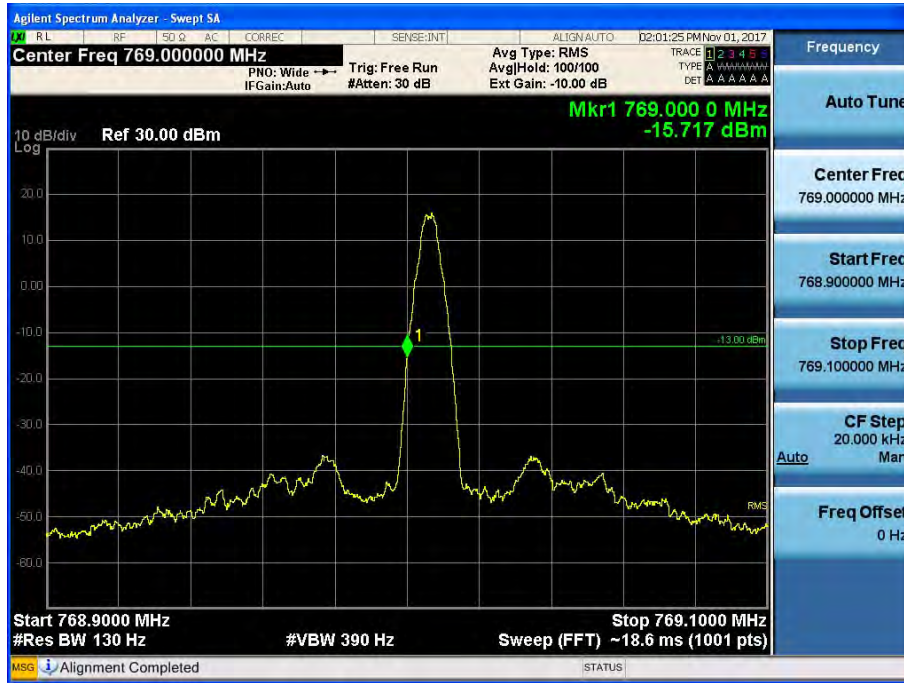

[Downlink - High]

700 APCO 25(6.25 kHz)_DL

[Downlink - Low]

[Downlink - High]

700 APCO 25(12.5 kHz)_DL

[Downlink - Low]

[Downlink - High]

700 APCO 25(25 kHz)_DL