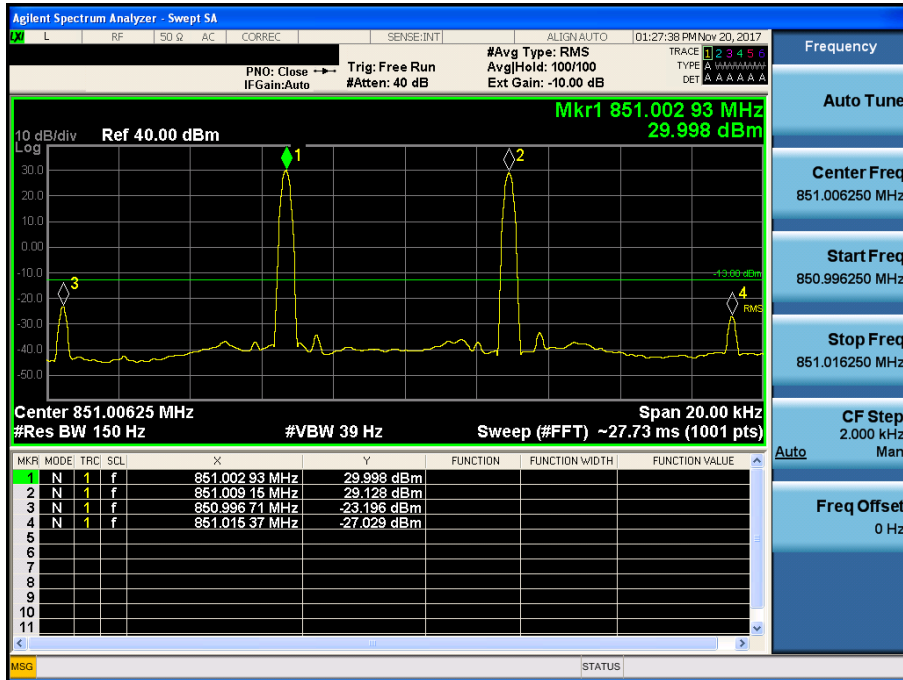

3 GHz ~ 12.75 GHz

Intermodulation Spurious Emissions
700 LTE(5 MHz)_DL

[Downlink - Low]

[Downlink - High]

700 APCO 25(6.25 kHz)_DL

[Downlink - Low]

[Downlink - High]

700 APCO 25(12.5 kHz)_DL

[Downlink - Low]

[Downlink - High]

700 APCO 25(25 kHz)_DL

[Downlink - Low]

[Downlink - High]

800 APCO 25(6.25 kHz)_DL

[Downlink - Low]

[Downlink - High]

800 APCO 25(12.5 kHz)_DL

[Downlink - Low]

[Downlink - High]

800 APCO 25(25 kHz)_DL

[Downlink - Low]

[Downlink - High]

700 LTE(5 MHz)_UL

[Uplink - Low]