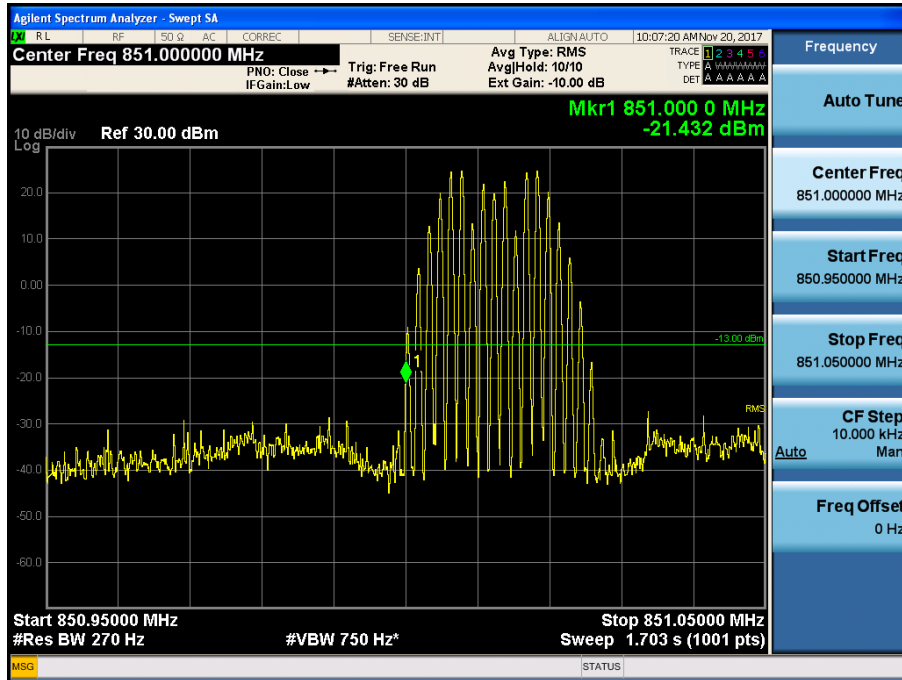

[Downlink - Low]

[Downlink - High]

800 APCO 25(6.25 kHz)_DL

[Downlink - Low]

[Downlink - High]

800 APCO 25(12.5 kHz)_DL

[Downlink - Low]

[Downlink - High]

800 APCO 25(25 kHz)_DL

[Downlink - Low]

[Downlink - High]

700 LTE(5 MHz)_UL

[Uplink - Low]

[Uplink - High]

700 LTE(10 MHz)_UL

[Uplink - Low]