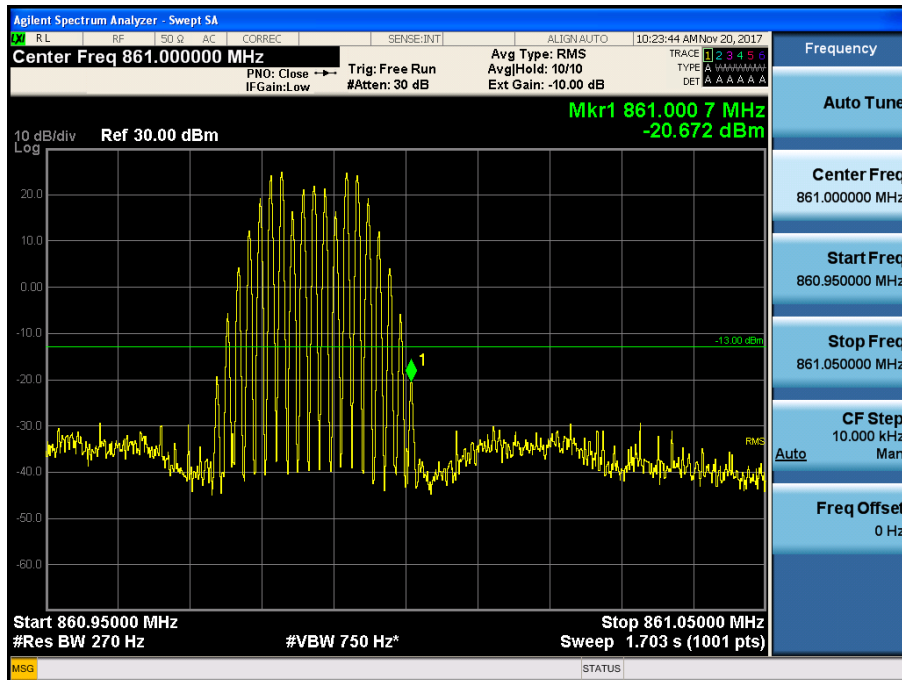

[Downlink - Low]

[Downlink - High]

800 APCO 25(6.25 kHz)_DL

[Downlink - Low]

[Downlink - High]

800 APCO 25(12.5 kHz)_DL

[Downlink - Low]

[Downlink - High]

800 APCO 25(25 kHz)_DL

[Downlink - Low]

[Downlink - High]

700 LTE(5 MHz)_UL

[Uplink - Low]

[Uplink - High]

700 LTE(10 MHz)_UL

[Uplink - Low]