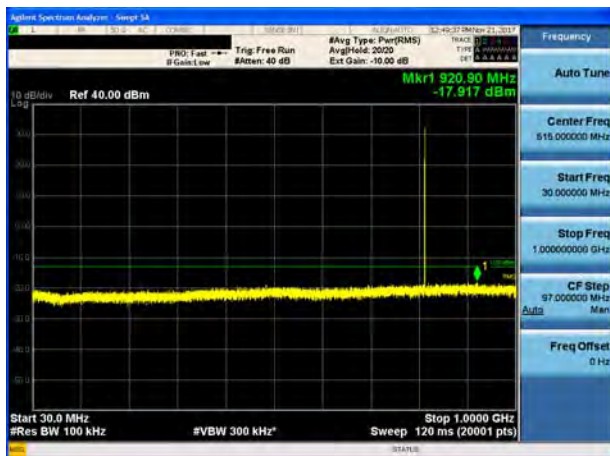

30 MHz ~ 1 GHz

1 GHz ~ 3 GHz

3 GHz ~ 12.75 GHz

[Uplink_High]

9 kHz ~ 150 kHz

150 kHz ~ 30 MHz

30 MHz ~ 1 GHz

1 GHz ~ 3 GHz

3 GHz ~ 12.75 GHz

Intermodulation Spurious Emissions
700 LTE(5 MHz)_DL

[Downlink - Low]

[Downlink - High]

700 APCO 25(6.25 kHz)_DL

[Downlink - Low]

[Downlink - High]

700 APCO 25(12.5 kHz)_DL