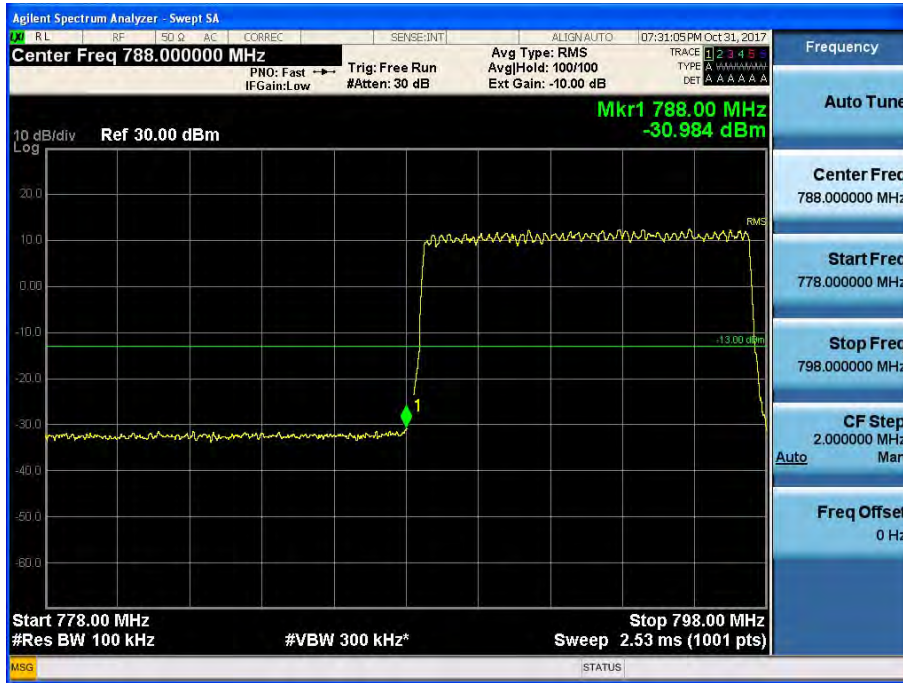

800 APCO 25(25 kHz)_DL

[Downlink - Low]

[Downlink - High]

700 LTE(5 MHz)_UL

[Uplink - Low]

[Uplink - High]

700 LTE(10 MHz)_UL

[Uplink - Low]