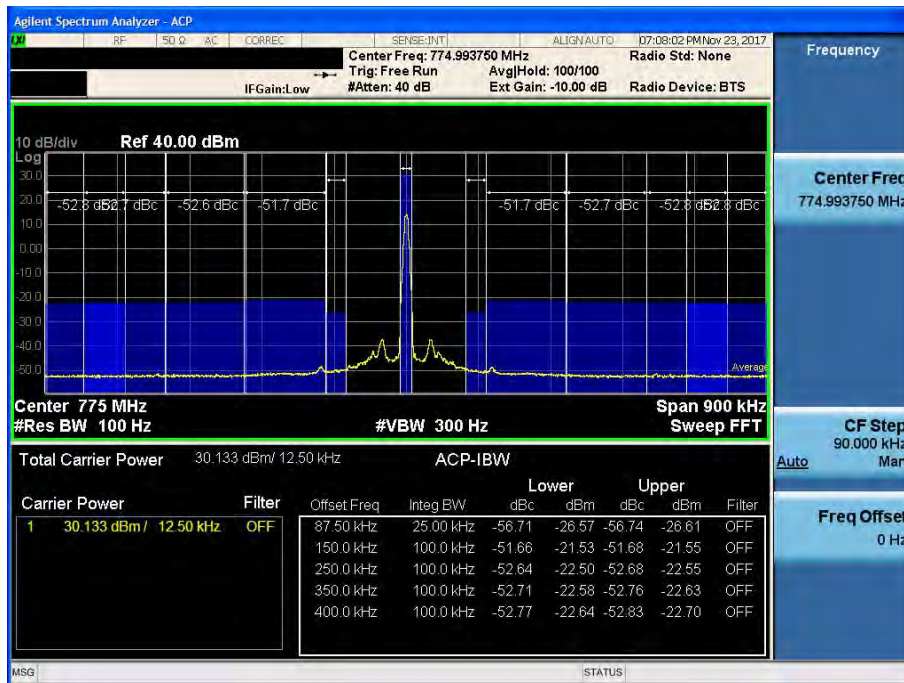

[Downlink – High, 25 kHz (15.625kHz - 62.5kHz)]

700 APCO 25_Downlink

[Downlink – Low, 6.25 kHz (87.5kHz-400kHz)]

[Downlink – Middle, 6.25 kHz(87.5kHz-400kHz)]

[Downlink – High, 6.25 kHz(87.5kHz-400kHz)]

[Downlink – Low, 12.5 kHz (87.5kHz - 400kHz)]

[Downlink – Middle, 12.5 kHz(87.5kHz - 400kHz)]

[Downlink – High, 12.5 kHz(87.5kHz - 400kHz)]

[Downlink – Low, 25 kHz (87.5kHz - 400kHz)]

[Downlink – Middle, 25 kHz(87.5kHz - 400kHz)]

[Downlink – High, 25 kHz] (87.5kHz - 400kHz)]