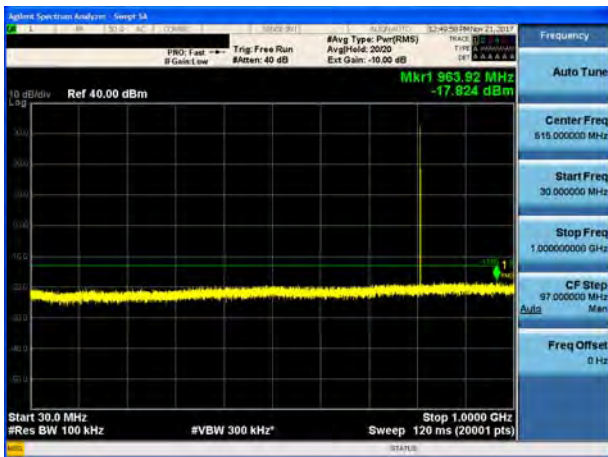

30 MHz ~ 1 GHz