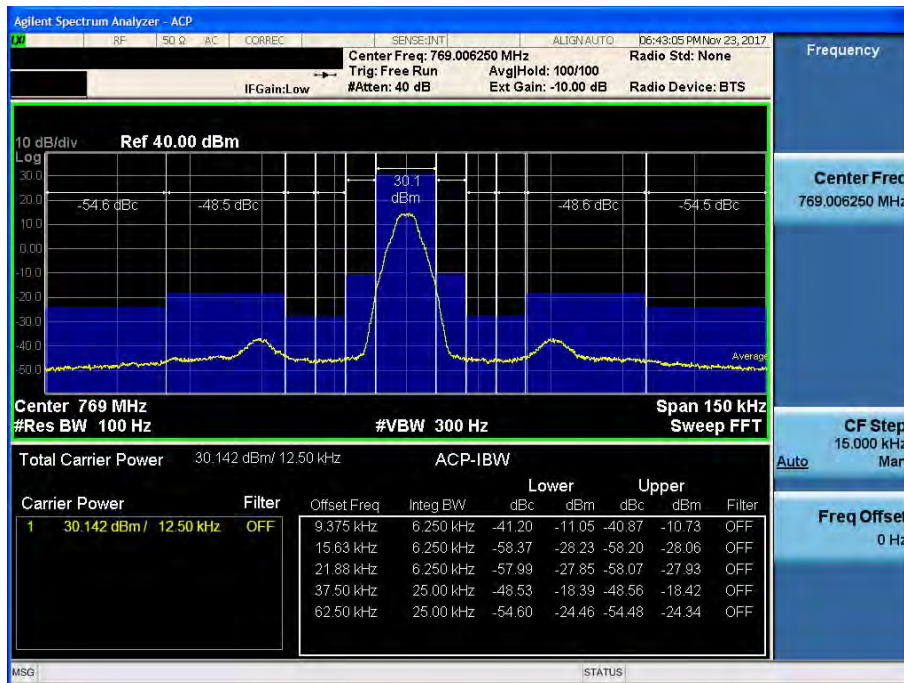

800 APCO 25(25 kHz)_UL

[Uplink - Low]

[Uplink - High]

ACP

700 APCO 25_Downlink

[Downlink – Low, 6.25 kHz (6.25kHz-62.5kHz)]

[Downlink – Middle, 6.25 kHz(6.25kHz-62.5kHz)]

[Downlink – High, 6.25 kHz(6.25kHz-62.5kHz)]

[Downlink – Low, 12.5 kHz (9.375kHz - 62.5kHz)]

[Downlink – Middle, 12.5 kHz (9.375kHz - 62.5kHz)]

[Downlink – High, 12.5 kHz (9.375kHz - 62.5kHz)]

[Downlink – Low, 25 kHz (15.625kHz - 62.5kHz)]

[Downlink – Middle, 25 kHz (15.625kHz - 62.5kHz)]