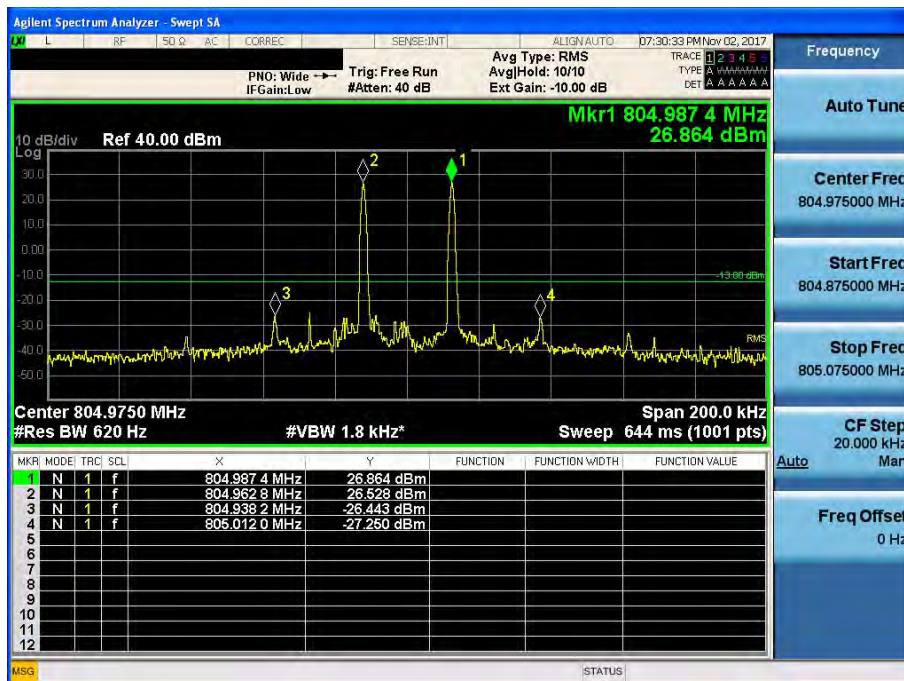

800 APCO 25(12.5 kHz)_DL

[Downlink - Low]

[Downlink - High]

800 APCO 25(25 kHz)_DL

[Downlink - Low]

[Downlink - High]

700 LTE(5 MHz)_UL

[Uplink - Low]

[Uplink - High]

700 APCO 25(6.25 kHz)_UL

[Uplink - Low]

[Uplink - High]

700 APCO 25(12.5 kHz)_UL

[Uplink - Low]

[Uplink - High]

700 APCO 25(25 kHz)_UL

[Uplink - Low]

[Uplink - High]

800 APCO 25(6.25 kHz)_UL

[Uplink - Low]

[Uplink - High]

800 APCO 25(12.5 kHz)_UL

[Uplink - Low]

[Uplink - High]

800 APCO 25(25 kHz)_UL

[Uplink - Low]

[Uplink - High]

BAND EDGE
700 LTE(5 MHz)_DL

[Downlink - Low]

[Downlink - High]

700 LTE(10 MHz)_DL

[Downlink - Low]