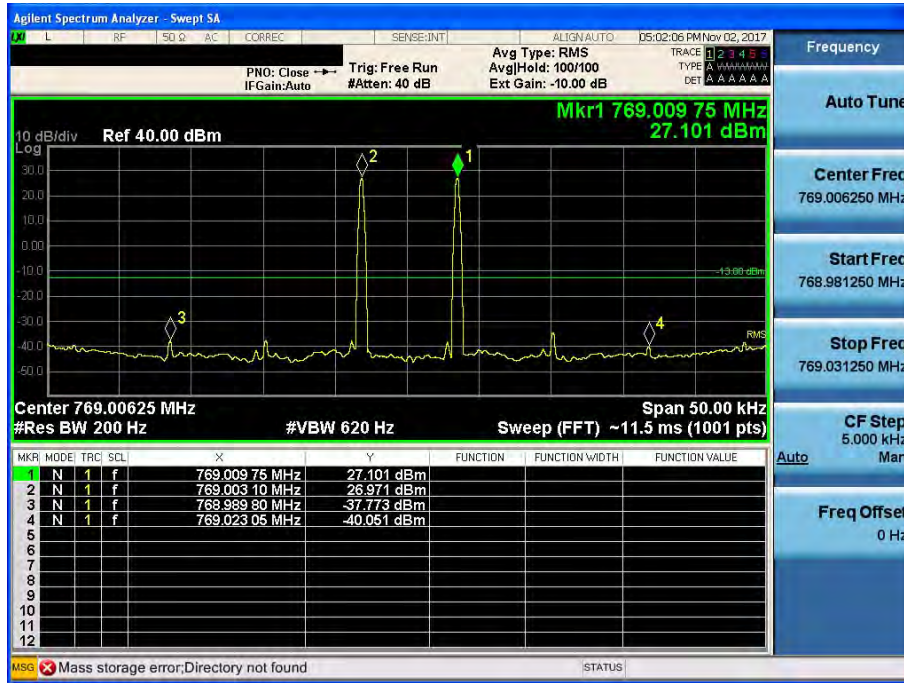

3 GHz ~ 12.75 GHz

Intermodulation Spurious Emissions
700 LTE(5 MHz)_DL

[Downlink - Low]

[Downlink - High]

700 APCO 25(6.25 kHz)_DL

[Downlink - Low]

[Downlink - High]

700 APCO 25(12.5 kHz)_DL

800 APCO 25(12.5 kHz)_DL

[Downlink - Low]

[Downlink - High]

800 APCO 25(25 kHz)_DL

[Downlink - Low]

[Downlink - High]

700 LTE(5 MHz)_UL

[Uplink - Low]