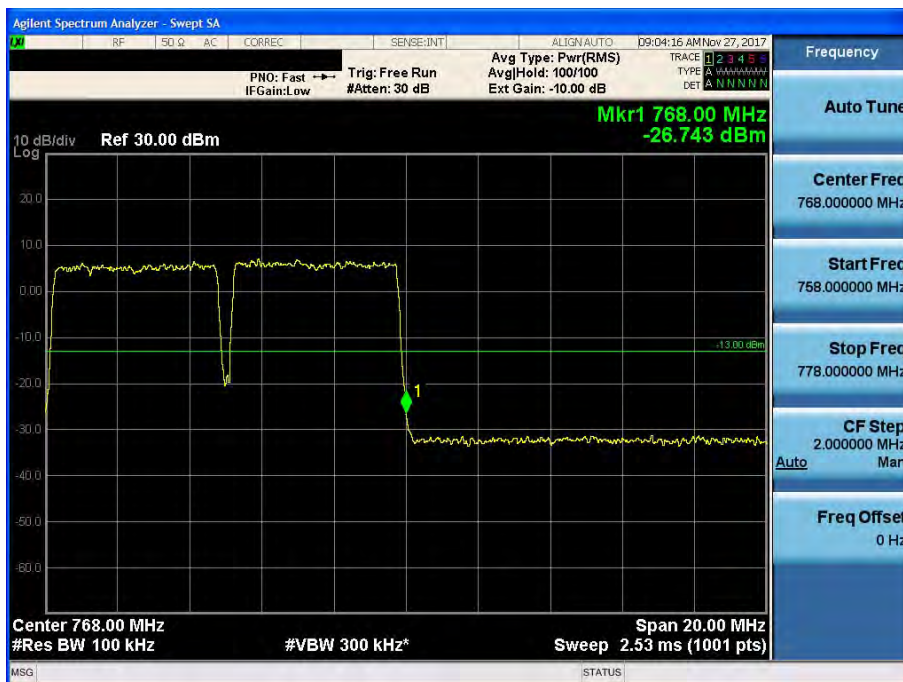

3 GHz ~ 12.75 GHz

Intermodulation Spurious Emissions
700 LTE(5 MHz)_DL

[Downlink - Low]

[Downlink - High]

700 APCO 25(6.25 kHz)_DL

[Downlink - Low]

[Downlink - High]

700 APCO 25(12.5 kHz)_DL