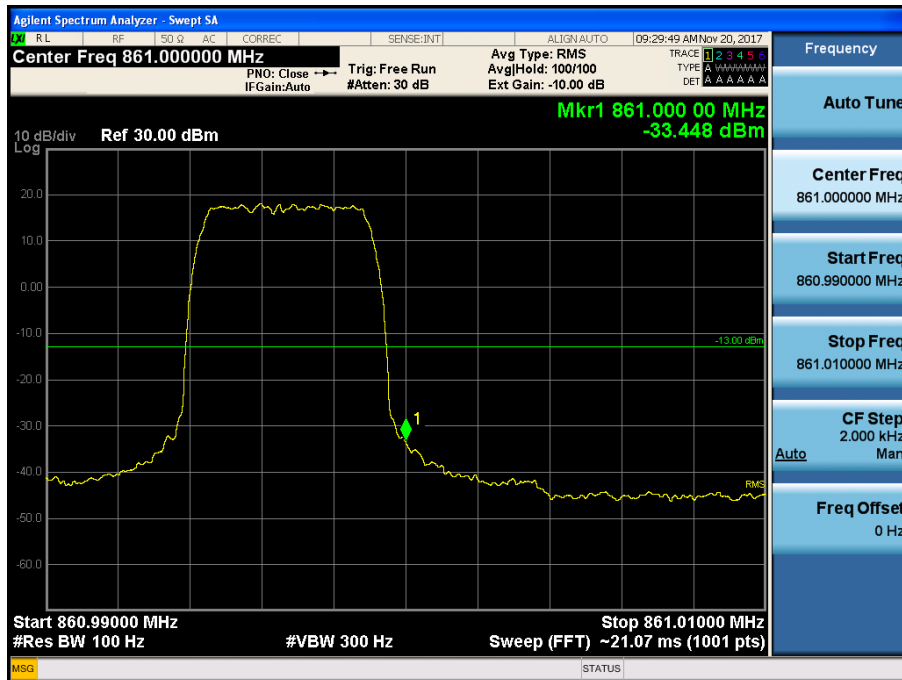

[Downlink - Low]

[Downlink - High]

800 APCO 25(6.25 kHz)_DL

[Downlink - Low]

[Downlink - High]

800 APCO 25(12.5 kHz)_DL

[Downlink - Low]

[Downlink - High]

800 APCO 25(25 kHz)_DL

[Downlink - Low]

[Downlink - High]

700 LTE(5 MHz)_UL

[Uplink - Low]

[Uplink - High]

700 LTE(10 MHz)_UL

[Uplink - Low]