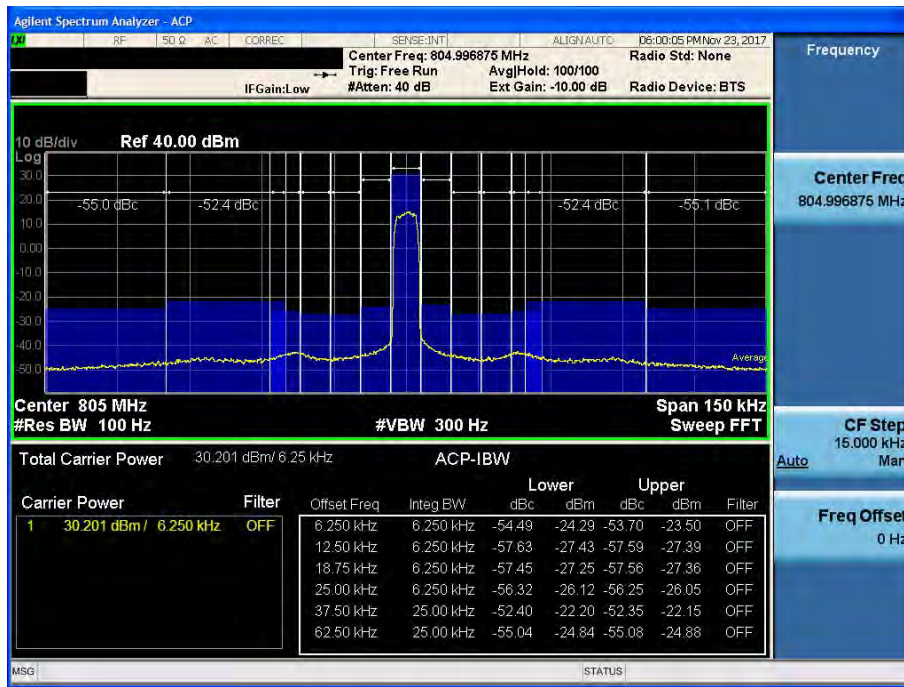

700 APCO 25_Uplink

[Uplink – Low, 6.25 kHz (6.25kHz-62.5kHz)]

[Uplink – Middle, 6.25 kHz(6.25kHz-62.5kHz)]

[Uplink – High, 6.25 kHz(6.25kHz-62.5kHz)]

[Uplink – Low, 12.5 kHz (9.375kHz - 62.5kHz)]

[Uplink – Middle, 12.5 kHz (9.375kHz - 62.5kHz)]

[Uplink – High, 12.5 kHz (9.375kHz - 62.5kHz)]