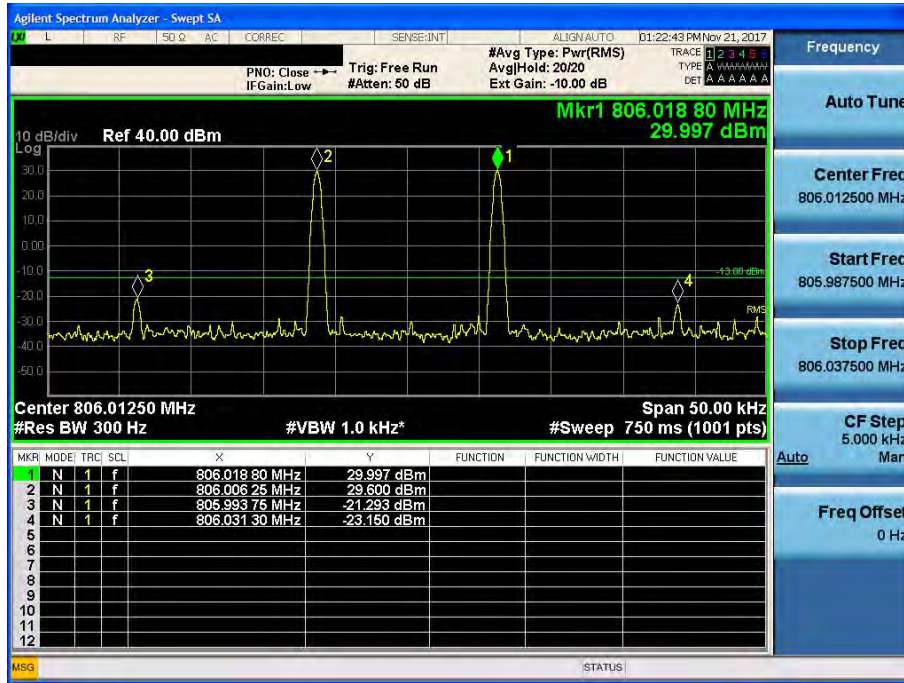

[Uplink - Low]

[Uplink - High]

800 APCO 25(6.25 kHz)_UL

[Uplink - Low]

[Uplink - High]

800 APCO 25(12.5 kHz)_UL

[Uplink - Low]

[Uplink - High]

800 APCO 25(25 kHz)_UL

[Uplink - Low]

[Uplink - High]

BAND EDGE
700 LTE(5 MHz)_DL

[Downlink - Low]

[Downlink - High]

700 LTE(10 MHz)_DL

[Downlink - Low]