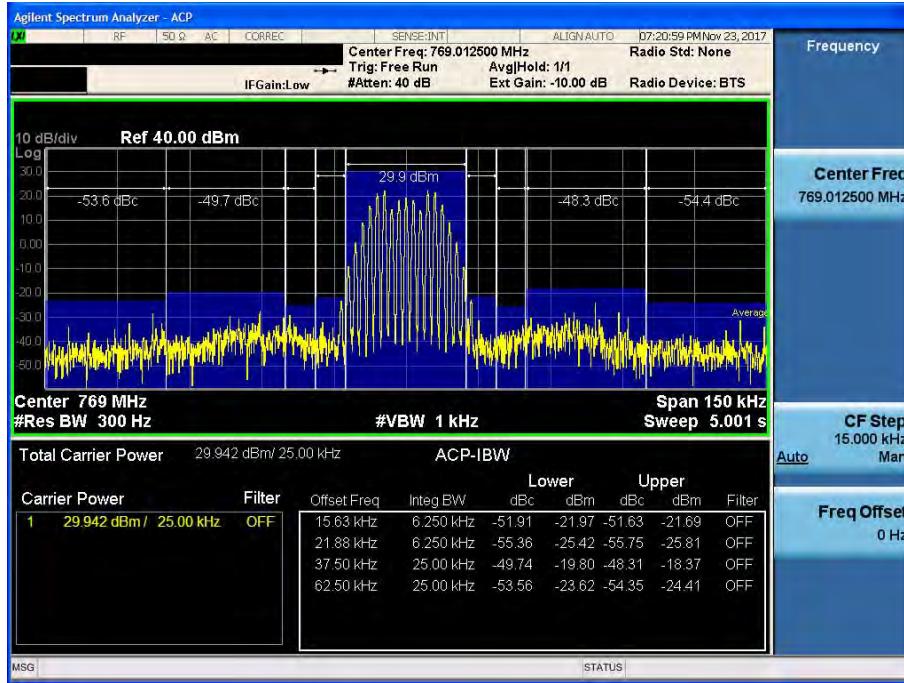

[Downlink – Low, 12.5 kHz (9.375kHz - 62.5kHz)]

[Downlink – Middle, 12.5 kHz (9.375kHz - 62.5kHz)]

[Downlink – High, 12.5 kHz (9.375kHz - 62.5kHz)]

[Downlink – Low, 25 kHz (15.625kHz - 62.5kHz)]

[Downlink – Middle, 25 kHz (15.625kHz - 62.5kHz)]