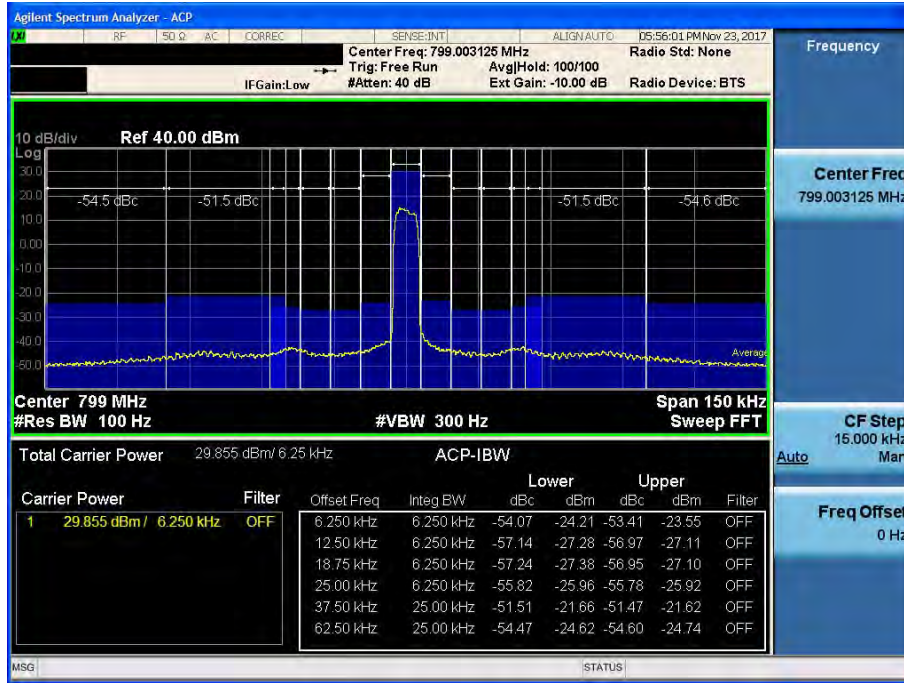

700 APCO 25_Uplink

[Uplink – Low, 6.25 kHz (6.25kHz-62.5kHz)]