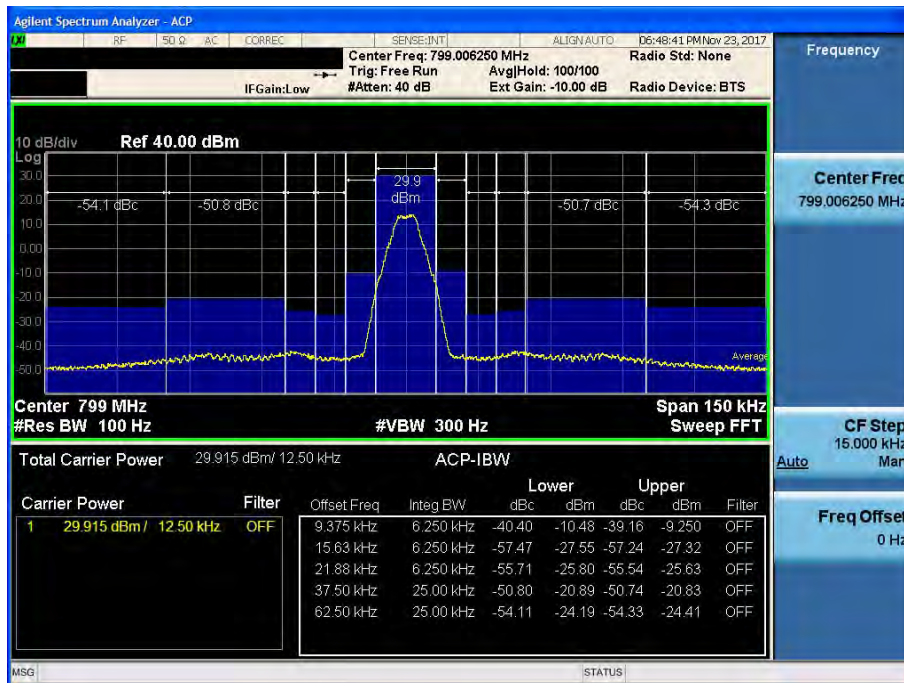

700 APCO 25_Uplink

[Uplink – Low, 6.25 kHz (6.25kHz-62.5kHz)]

[Uplink – Middle, 6.25 kHz(6.25kHz-62.5kHz)]

[Uplink – High, 6.25 kHz(6.25kHz-62.5kHz)]

[Uplink – Low, 12.5 kHz (9.375kHz - 62.5kHz)]

[Uplink – Middle, 12.5 kHz (9.375kHz - 62.5kHz)]

[Uplink – High, 12.5 kHz (9.375kHz - 62.5kHz)]