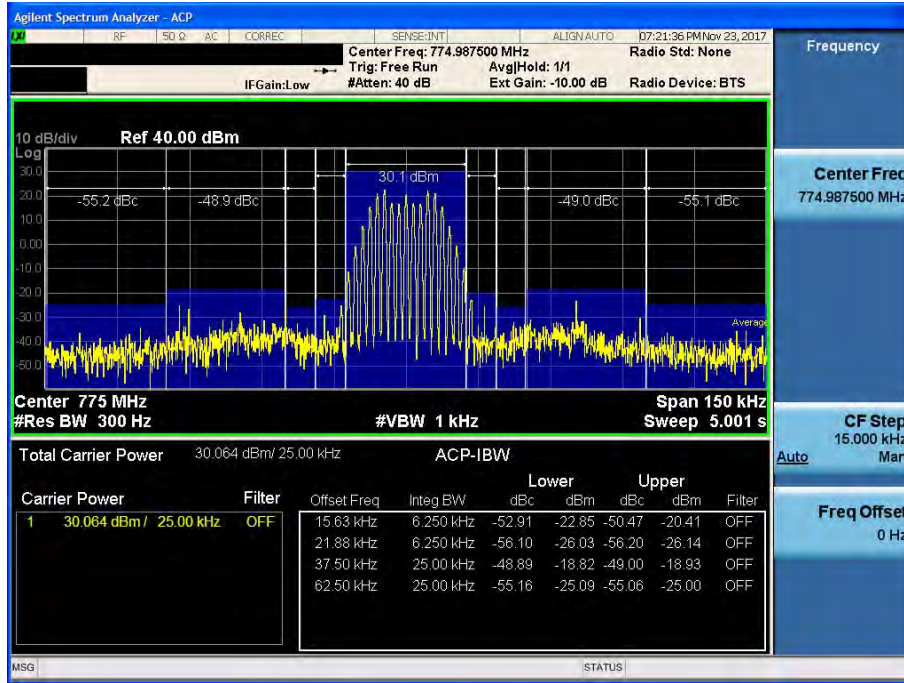

[Downlink – High, 25 kHz (15.625kHz - 62.5kHz)]