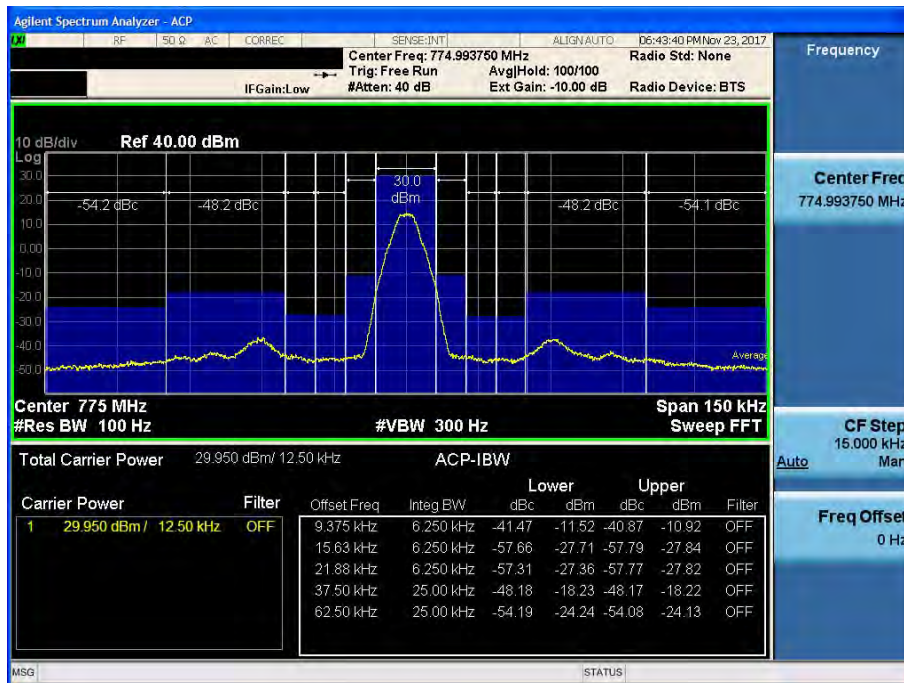

800 APCO 25(25 kHz)_UL

[Uplink - Low]

[Uplink - High]

ACP

700 APCO 25_Downlink

[Downlink – Low, 6.25 kHz (6.25kHz-62.5kHz)]

[Downlink – Middle, 6.25 kHz(6.25kHz-62.5kHz)]

[Downlink – High, 6.25 kHz(6.25kHz-62.5kHz)]

[Downlink – Low, 12.5 kHz (9.375kHz - 62.5kHz)]

[Downlink – Middle, 12.5 kHz (9.375kHz - 62.5kHz)]

[Downlink – High, 12.5 kHz (9.375kHz - 62.5kHz)]

[Downlink – Low, 25 kHz (15.625kHz - 62.5kHz)]

[Downlink – Middle, 25 kHz (15.625kHz - 62.5kHz)]