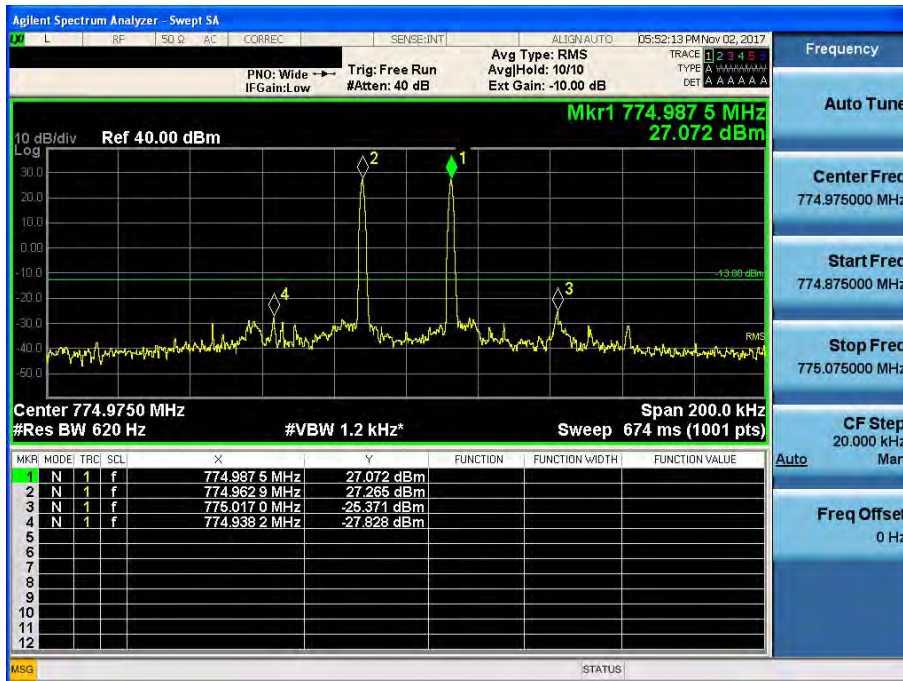

3 GHz ~ 12.75 GHz

Intermodulation Spurious Emissions
700 LTE(5 MHz)_DL

[Downlink - Low]

[Downlink - High]

700 APCO 25(6.25 kHz)_DL

[Downlink - Low]

[Downlink - High]

700 APCO 25(12.5 kHz)_DL

[Downlink - Low]

[Downlink - High]

700 APCO 25(25 kHz)_DL

[Downlink - Low]

[Downlink - High]

800 APCO 25(6.25 kHz)_DL

[Downlink - Low]

[Downlink - High]

800 APCO 25(12.5 kHz)_DL

[Downlink - Low]

[Downlink - High]

800 APCO 25(25 kHz)_DL

[Downlink - Low]

[Downlink - High]

700 LTE(5 MHz)_UL

[Uplink - Low]