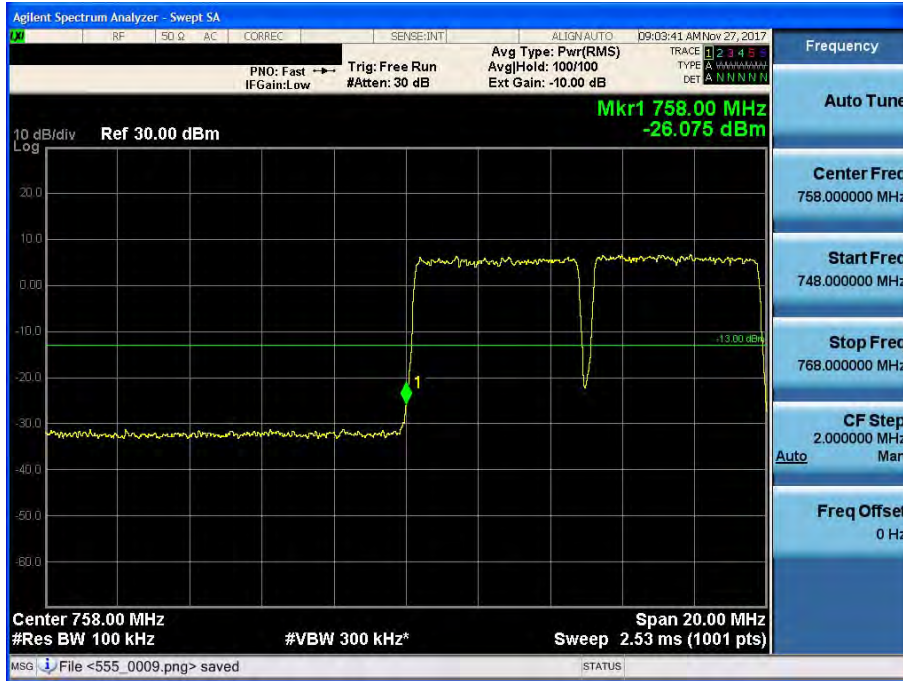

30 MHz ~ 1 GHz

1 GHz ~ 3 GHz

3 GHz ~ 12.75 GHz

[Uplink_High]

9 kHz ~ 150 kHz

150 kHz ~ 30 MHz

30 MHz ~ 1 GHz

1 GHz ~ 3 GHz

3 GHz ~ 12.75 GHz

Intermodulation Spurious Emissions
700 LTE(5 MHz)_DL

[Downlink - Low]

[Downlink - High]

700 APCO 25(6.25 kHz)_DL

[Downlink - Low]

[Downlink - High]

700 APCO 25(12.5 kHz)_DL