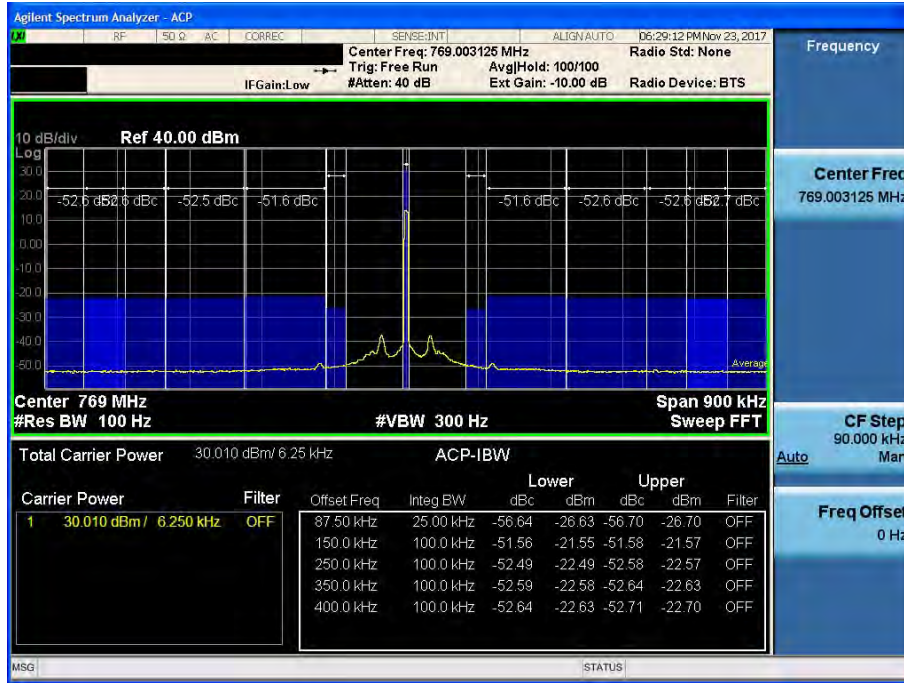

700 APCO 25_Downlink

[Downlink – Low, 6.25 kHz (87.5kHz-400kHz)]