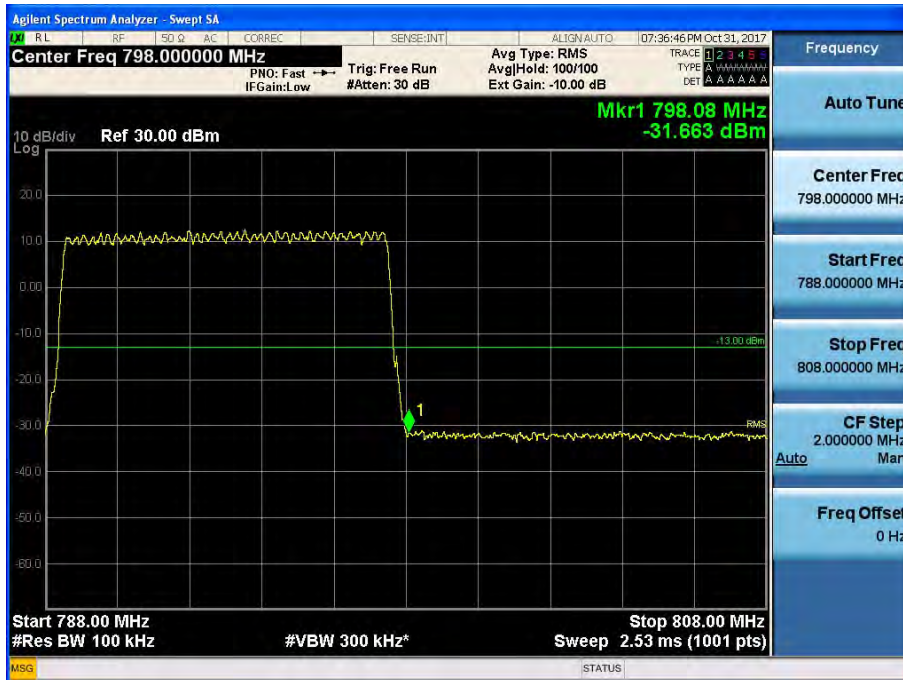

[Uplink - High]