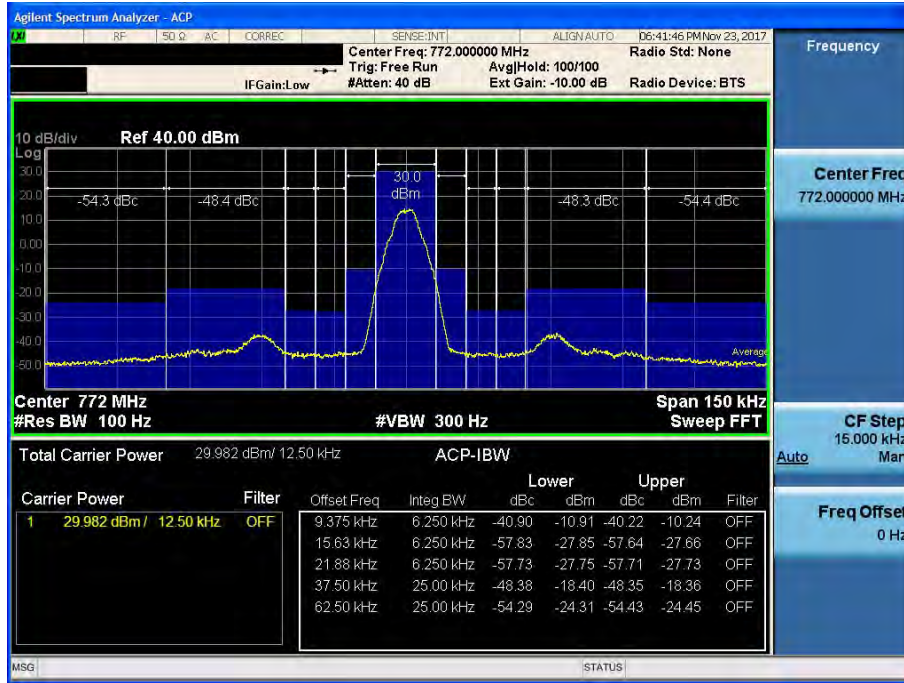

800 APCO 25(25 kHz)_UL

[Uplink - Low]

[Uplink - High]

ACP

700 APCO 25_Downlink

[Downlink – Low, 6.25 kHz (6.25kHz-62.5kHz)]

[Downlink – Middle, 6.25 kHz(6.25kHz-62.5kHz)]

[Downlink – High, 6.25 kHz(6.25kHz-62.5kHz)]

[Downlink – Low, 12.5 kHz (9.375kHz - 62.5kHz)]

[Downlink – Middle, 12.5 kHz (9.375kHz - 62.5kHz)]

[Downlink – High, 12.5 kHz (9.375kHz - 62.5kHz)]

[Downlink – Low, 25 kHz (15.625kHz - 62.5kHz)]

[Downlink – Middle, 25 kHz (15.625kHz - 62.5kHz)]