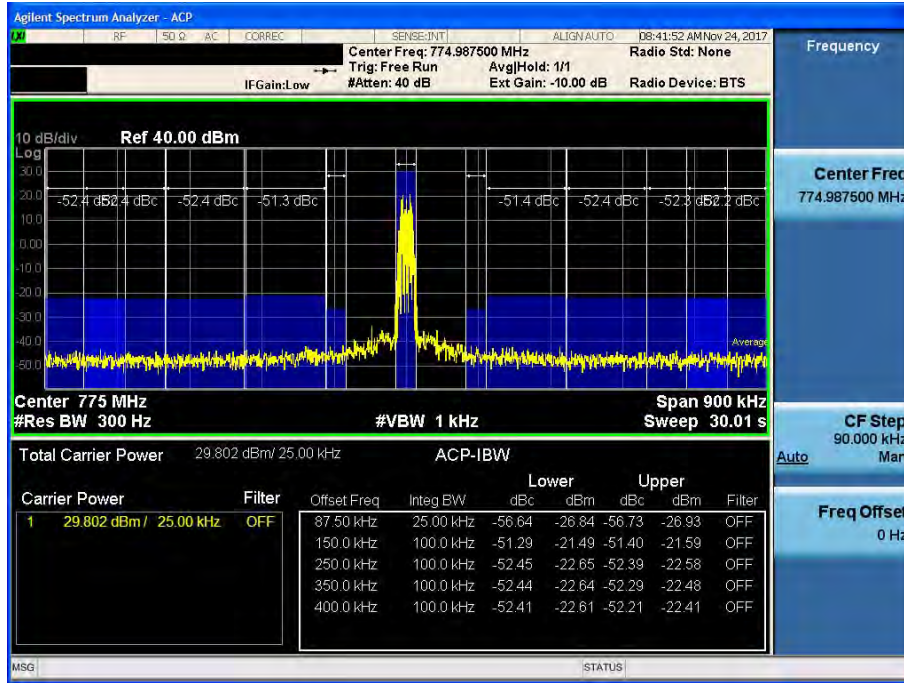

[Downlink – Middle, 12.5 kHz(87.5kHz - 400kHz)]

[Downlink – High, 12.5 kHz(87.5kHz - 400kHz)]

[Downlink – Low, 25 kHz (87.5kHz - 400kHz)]

[Downlink – Middle, 25 kHz(87.5kHz - 400kHz)]

[Downlink – High, 25 kHz] (87.5kHz - 400kHz)]