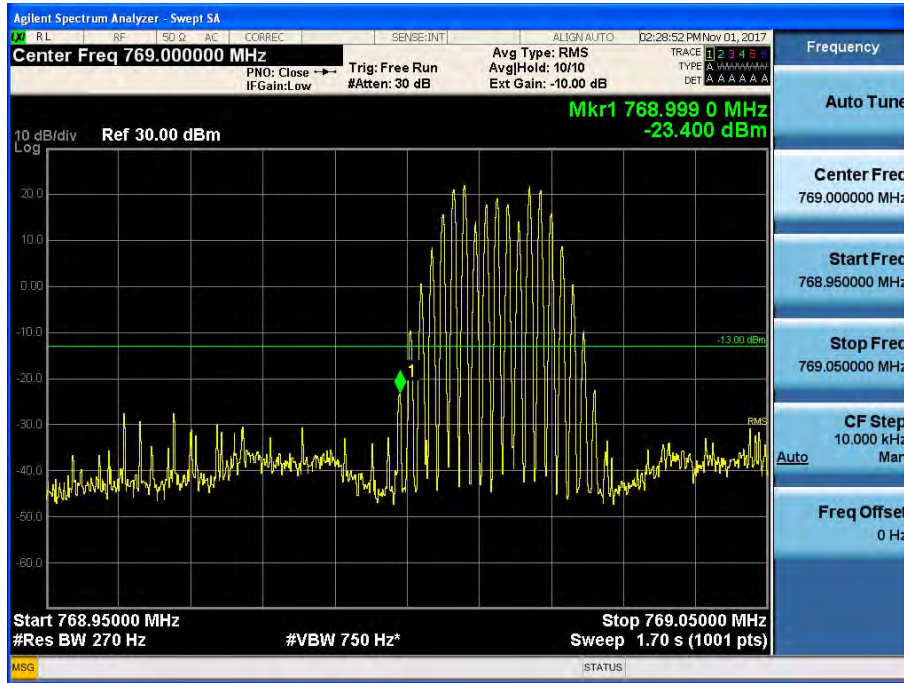

700 APCO 25(25 kHz)_DL

[Downlink - Low]