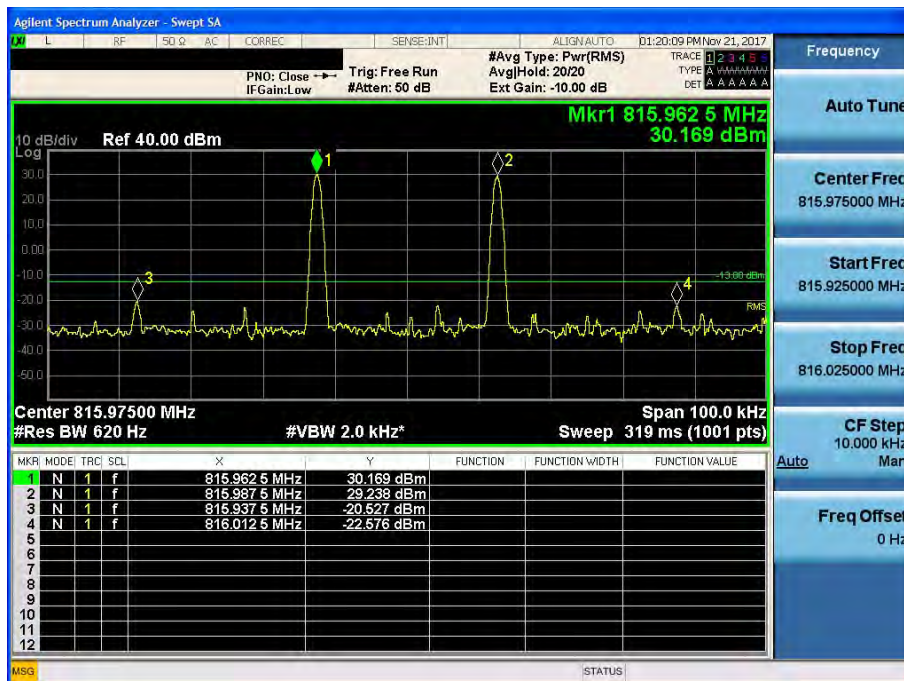

[Uplink - Low]

[Uplink - High]

800 APCO 25(6.25 kHz)_UL

[Uplink - Low]

[Uplink - High]

800 APCO 25(12.5 kHz)_UL

[Uplink - Low]

[Uplink - High]

800 APCO 25(25 kHz)_UL

[Uplink - Low]

[Uplink - High]

BAND EDGE
700 LTE(5 MHz)_DL

[Downlink - Low]

[Downlink - High]

700 LTE(10 MHz)_DL

[Downlink - Low]