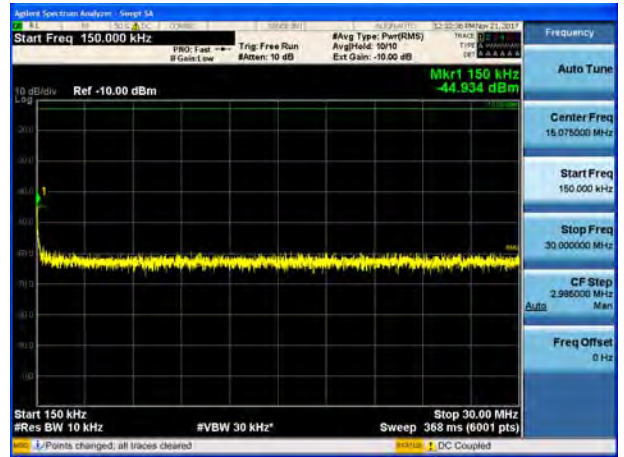

150 kHz ~ 30 MHz