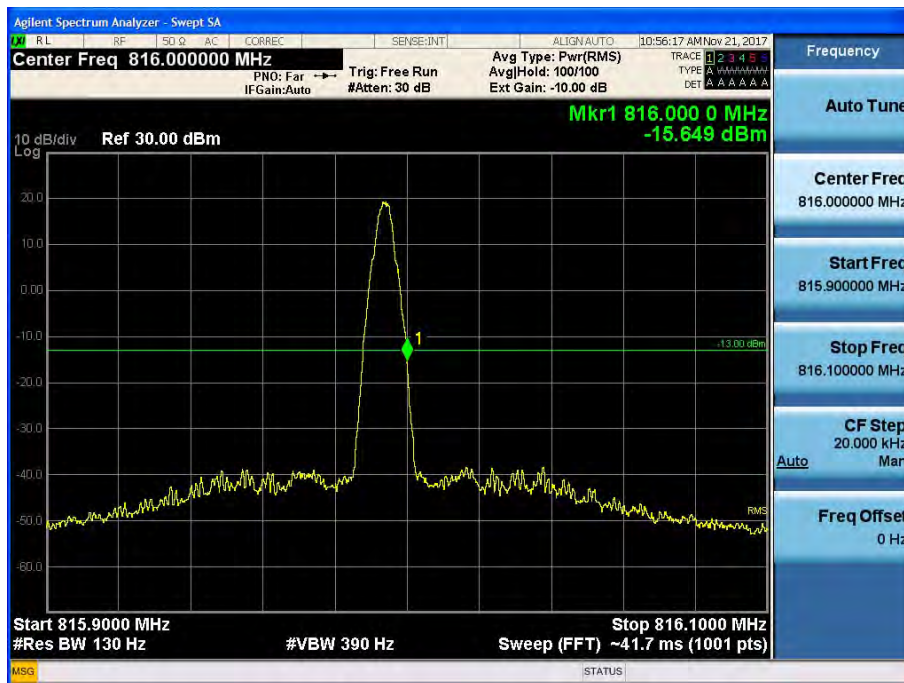

[Uplink - Low]

[Uplink - High]

800 APCO 25(6.25 kHz)_UL

[Uplink - Low]

[Uplink - High]

800 APCO 25(12.5 kHz)_UL

[Uplink - Low]

[Uplink - High]

800 APCO 25(25 kHz)_UL

[Uplink - Low]

[Uplink - High]

ACP

700 APCO 25_Downlink

[Downlink – Low, 6.25 kHz (6.25kHz-62.5kHz)]

[Downlink – Middle, 6.25 kHz(6.25kHz-62.5kHz)]

[Downlink – High, 6.25 kHz(6.25kHz-62.5kHz)]