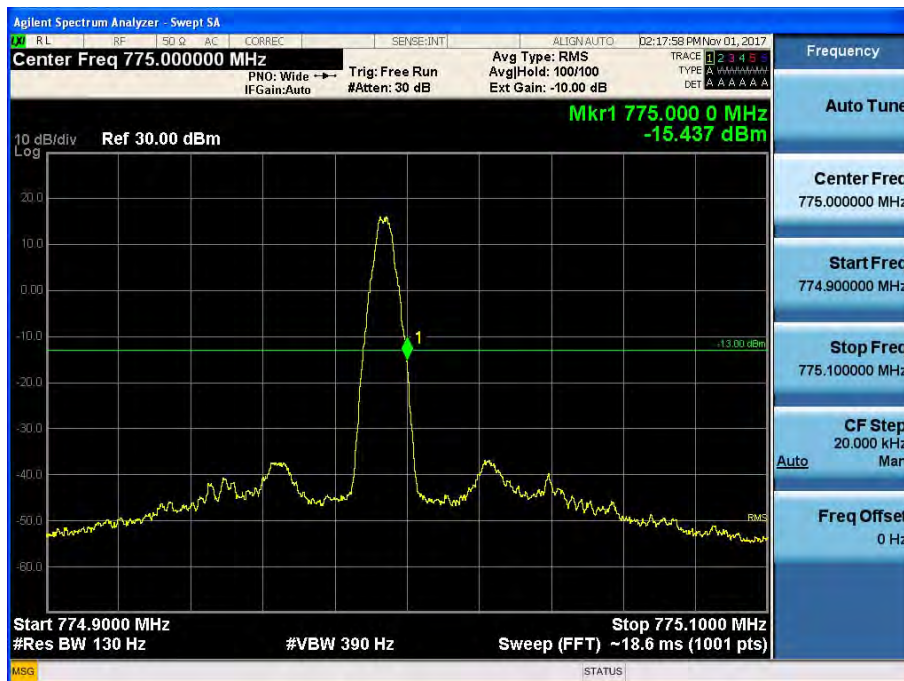

[Downlink - High]

700 APCO 25(6.25 kHz)_DL

[Downlink - Low]

[Downlink - High]

700 APCO 25(12.5 kHz)_DL

[Downlink - Low]

[Downlink - High]

700 APCO 25(25 kHz)_DL