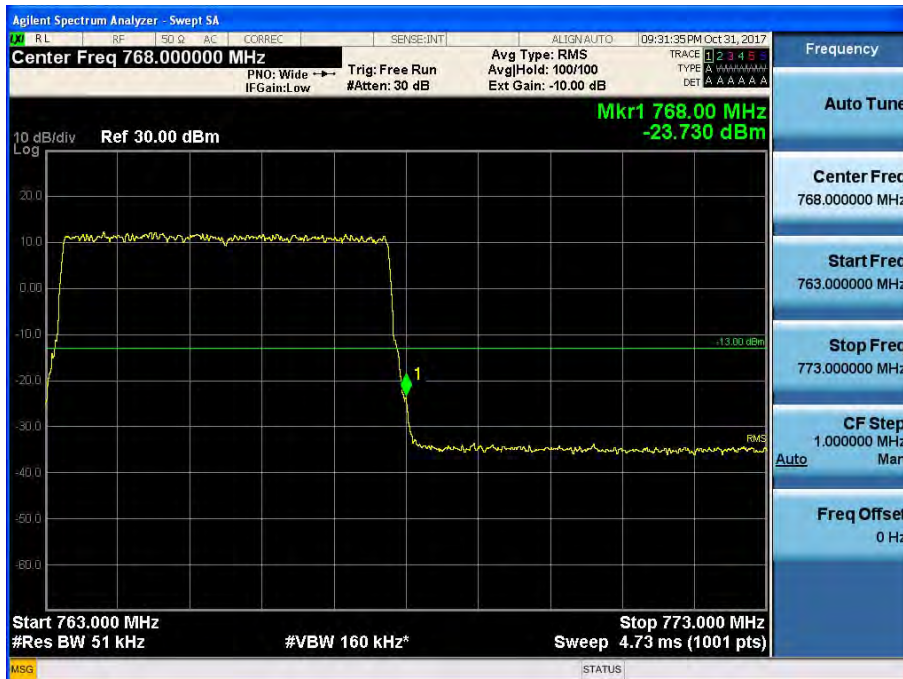

800 APCO 25(25 kHz)_UL

[Uplink - Low]

[Uplink - High]

BAND EDGE
700 LTE(5 MHz)_DL

[Downlink - Low]

[Downlink - High]

700 LTE(10 MHz)_DL

[Downlink - Low]