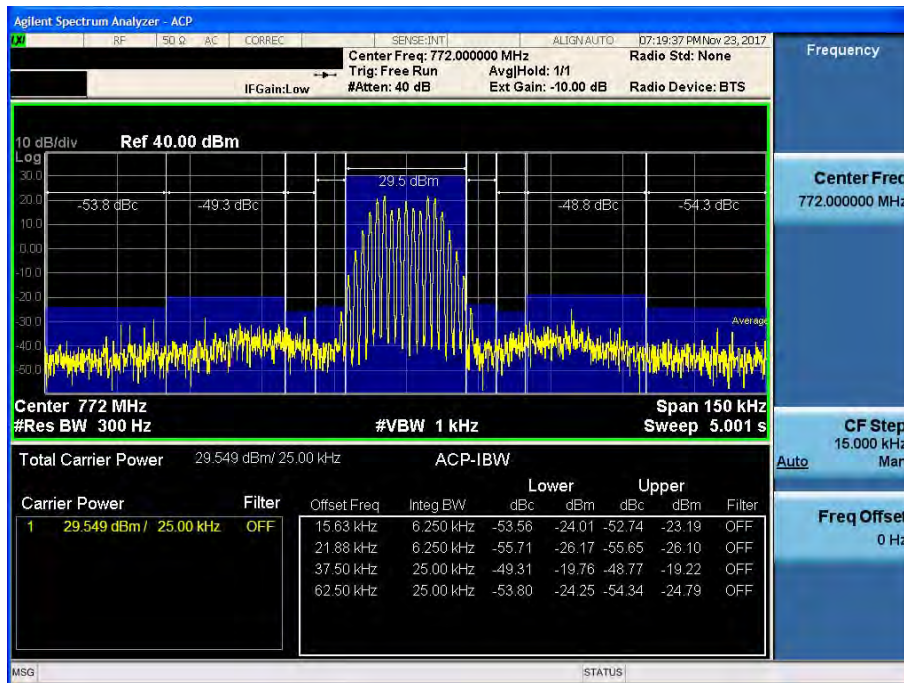

[Downlink – Low, 12.5 kHz (9.375kHz - 62.5kHz)]

[Downlink – Middle, 12.5 kHz (9.375kHz - 62.5kHz)]

[Downlink – High, 12.5 kHz (9.375kHz - 62.5kHz)]

[Downlink – Low, 25 kHz (15.625kHz - 62.5kHz)]

[Downlink – Middle, 25 kHz (15.625kHz - 62.5kHz)]