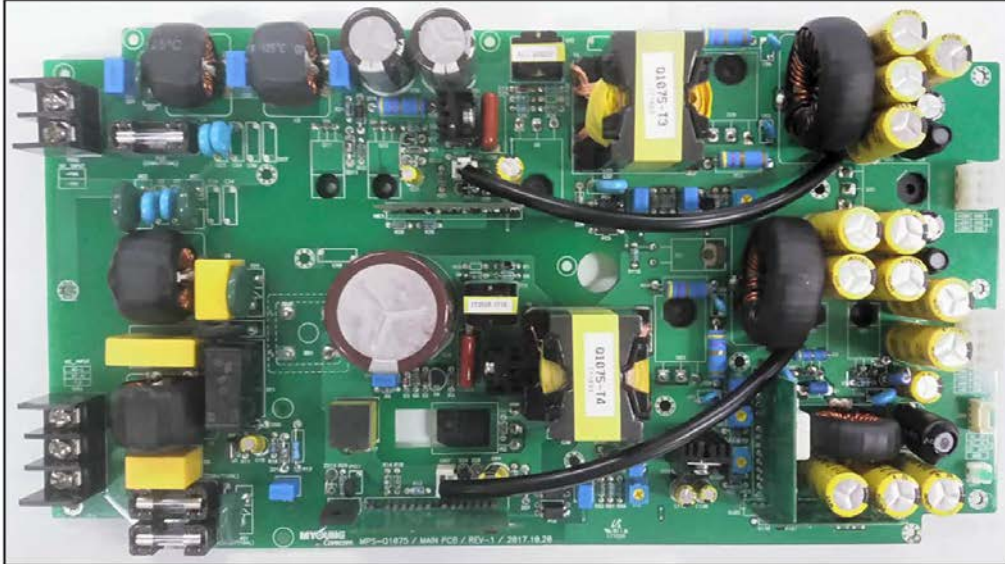

HPA_DL_800

HPA_UL

PSU&IO

PSU

< 북미향 PS-ELITE PSU (MPS-Q1075)_MAIN PCB 윗면사진 >

< 북미향 PS-ELITE PSU (MPS-Q1075)_MAIN PCB 밑면사진 >

< 북미향 PS-ELITE PSU (MPS-Q1075)_MAIN PCB A`SSY 윗면사진 >

< 북미향 PS-ELITE PSU (MPS-Q1075)_MAIN PCB A`SSY 밑면사진 >