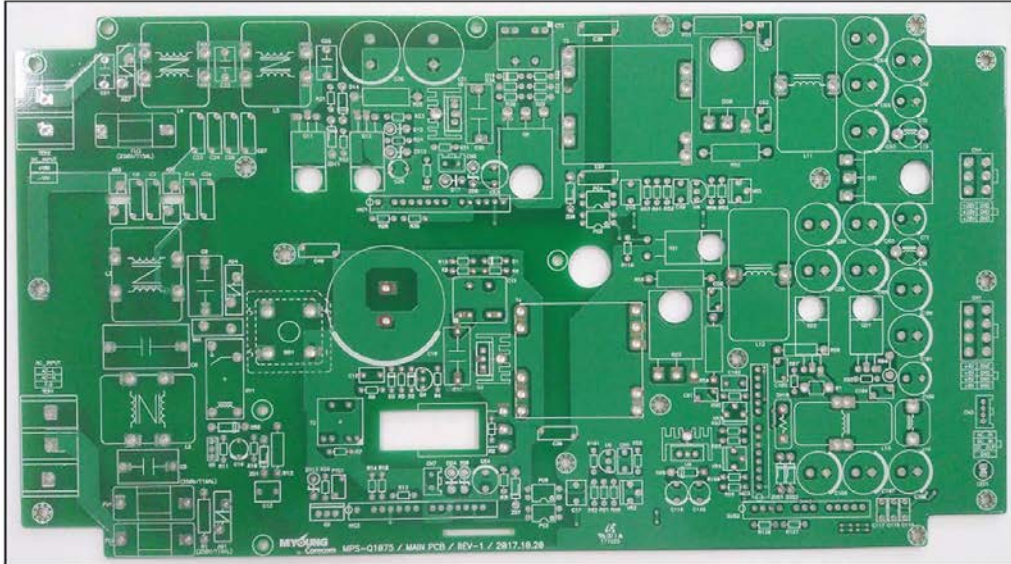

HPA_DL_800

HPA_UL

PSU&IO

PSU

< 북미향 PS-ELITE PSU (MPS-Q1075)_MAIN PCB 윗면사진 >

< 북미향 PS-ELITE PSU (MPS-Q1075)_MAIN PCB 밑면사진 >

< 북미향 PS-ELITE PSU (MPS-Q1075)_MAIN PCB A`SSY 윗면사진 >

< 북미향 PS-ELITE PSU (MPS-Q1075)_MAIN PCB A`SSY 밑면사진 >

RFU_PCB_Top

RFU_Top