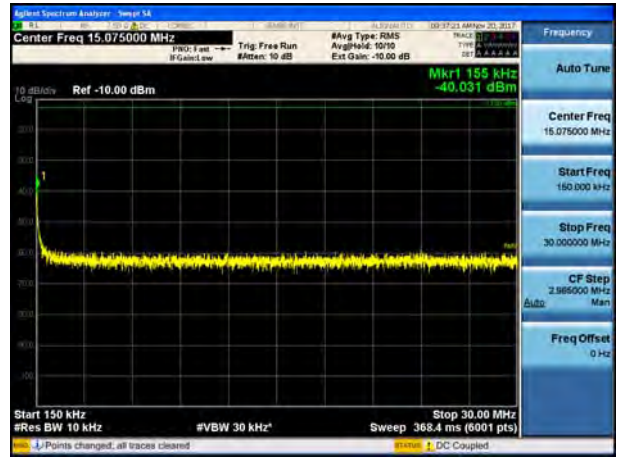

150 kHz ~ 30 MHz