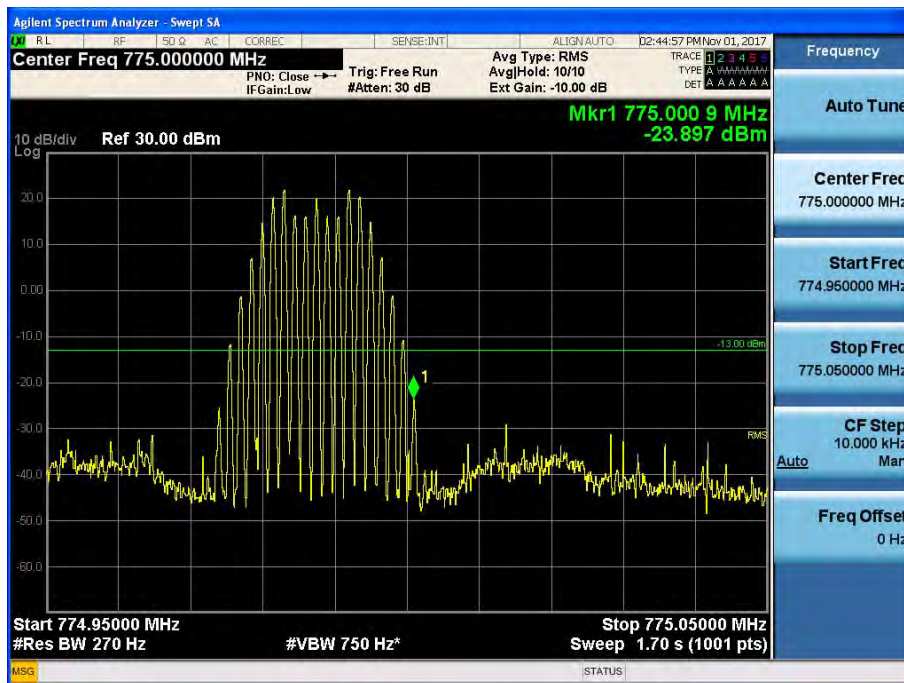

[Downlink - High]

700 APCO 25(12.5 kHz)_DL

[Downlink - Low]

[Downlink - High]

700 APCO 25(25 kHz)_DL

[Downlink - Low]

[Downlink - High]

800 APCO 25(12.5 kHz)_DL