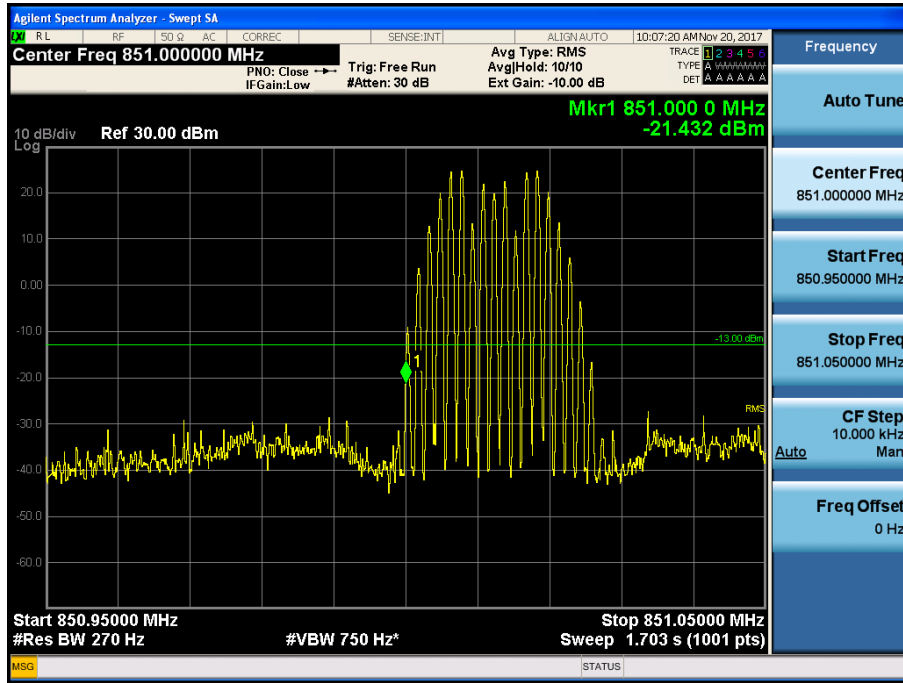

[Downlink - Low]

[Downlink - High]

800 APCO 25(25 kHz)_DL

[Downlink - Low]

[Downlink - High]

700 APCO 25(6.25 kHz)_UL

[Uplink - Low]

[Uplink - High]