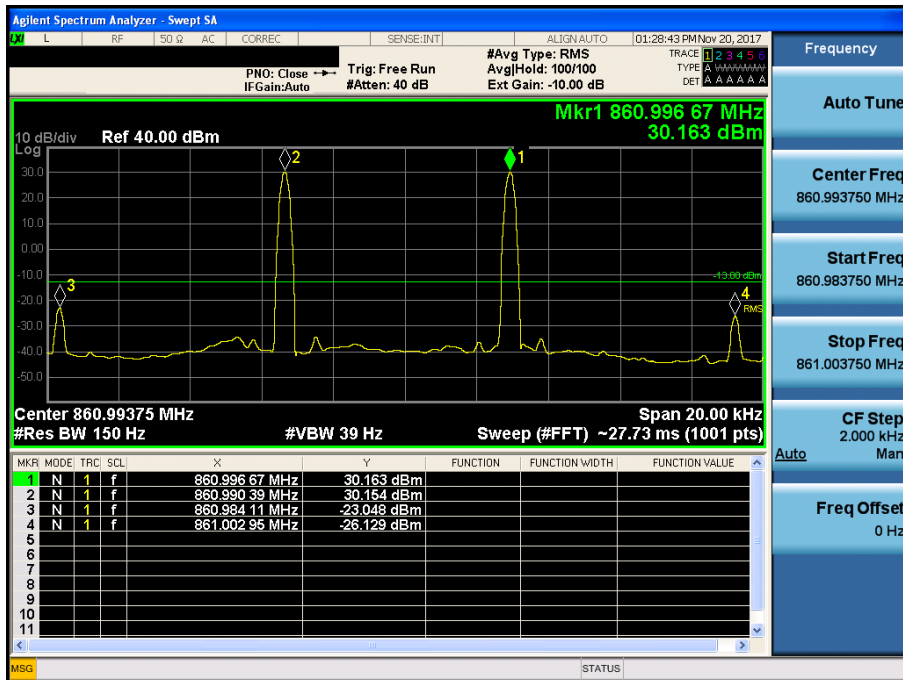

[Downlink - Low]

[Downlink - High]

800 APCO 25(6.25 kHz)_DL

[Downlink - Low]

[Downlink - High]

800 APCO 25(12.5 kHz)_DL

[Downlink - Low]

[Downlink - High]