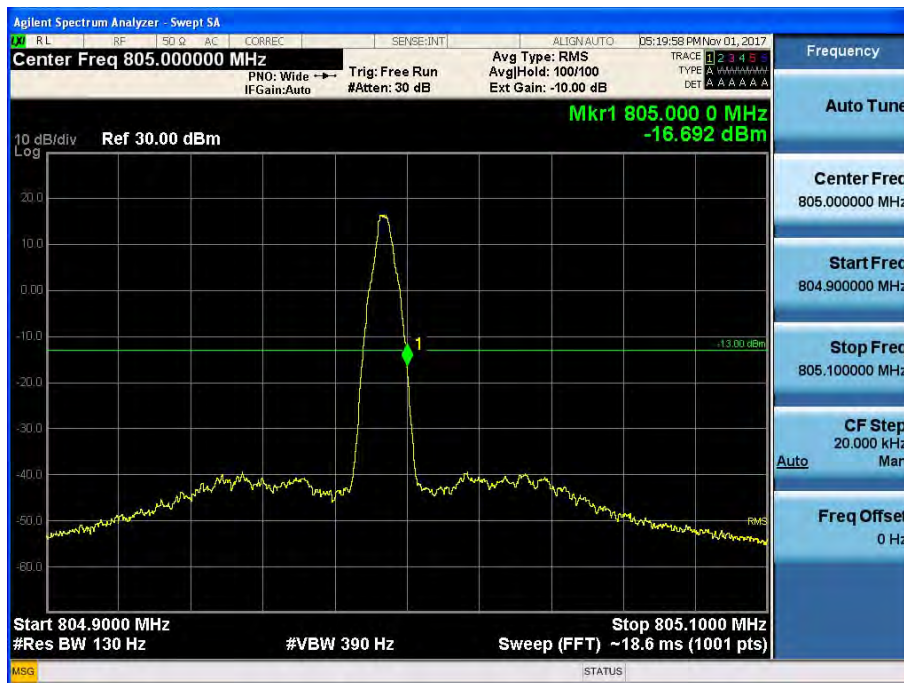

[Uplink - High]