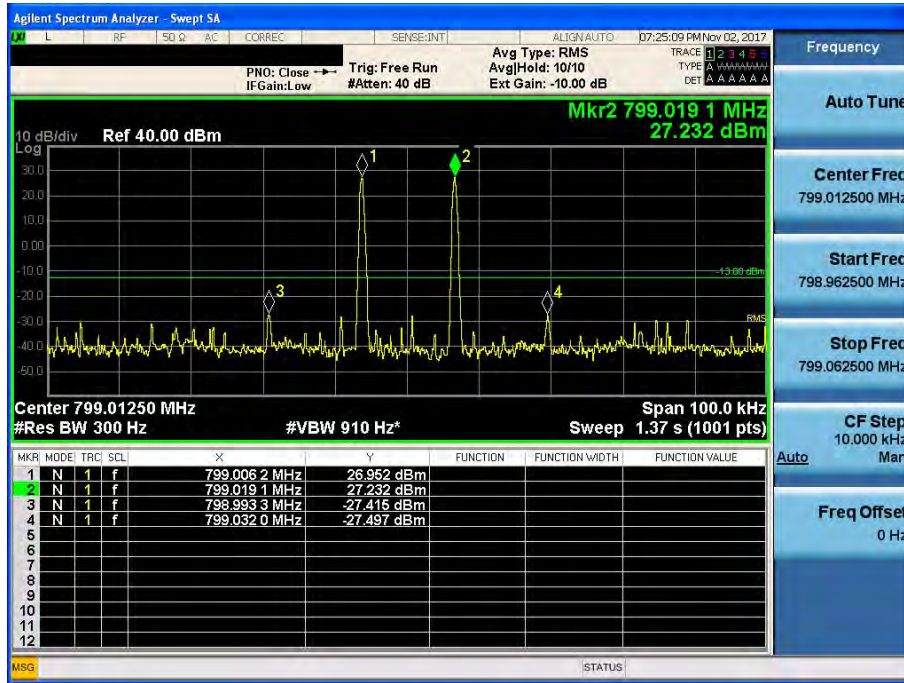

800 APCO 25(25 kHz)_DL

[Downlink - Low]

[Downlink - High]

700 APCO 25(6.25 kHz)_UL

[Uplink - Low]

[Uplink - High]

700 APCO 25(12.5 kHz)_UL

[Uplink - Low]