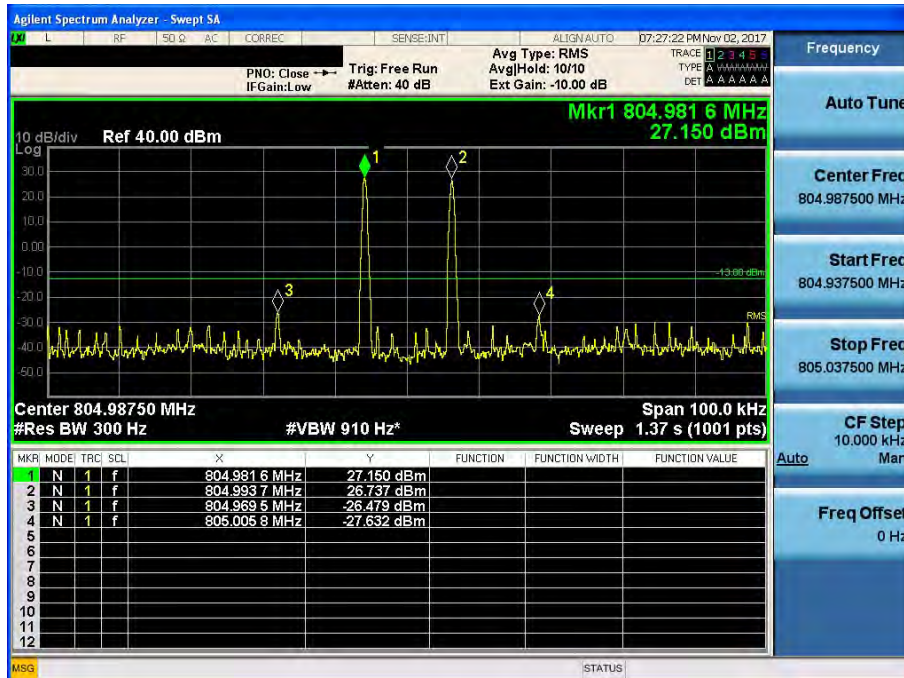

[Uplink - High]