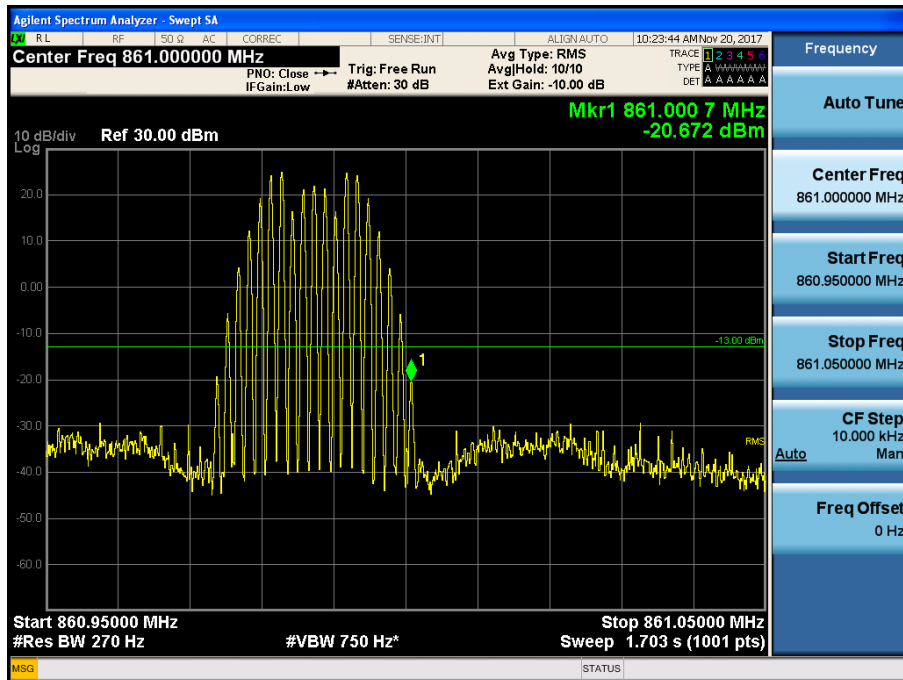

[Downlink - Low]

[Downlink - High]

800 APCO 25(25 kHz)_DL

[Downlink - Low]

[Downlink - High]

700 APCO 25(6.25 kHz)_UL

[Uplink - Low]

[Uplink - High]