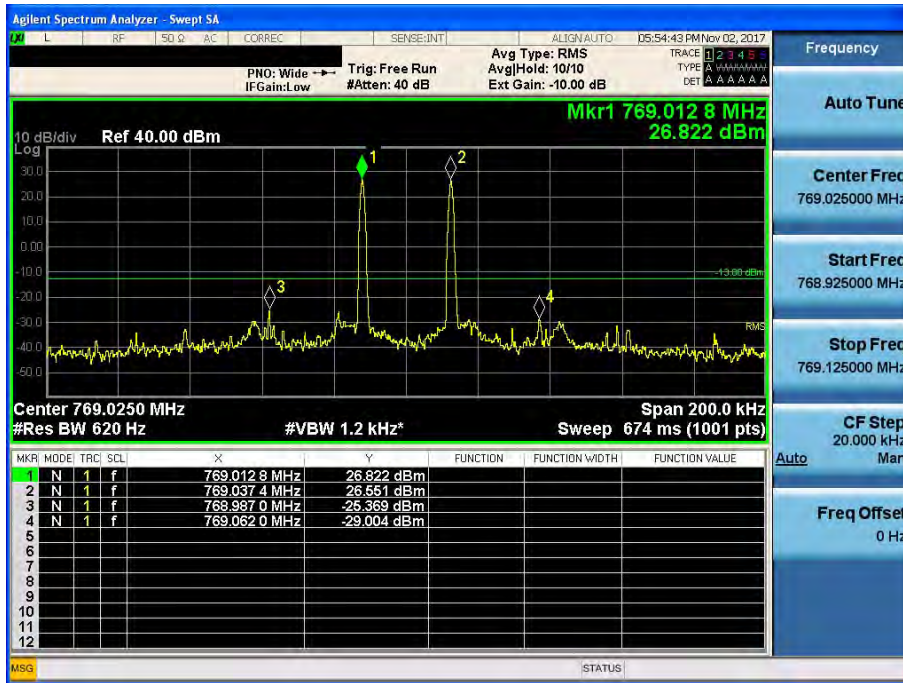

700 APCO 25(25 kHz)_DL

[Downlink - Low]