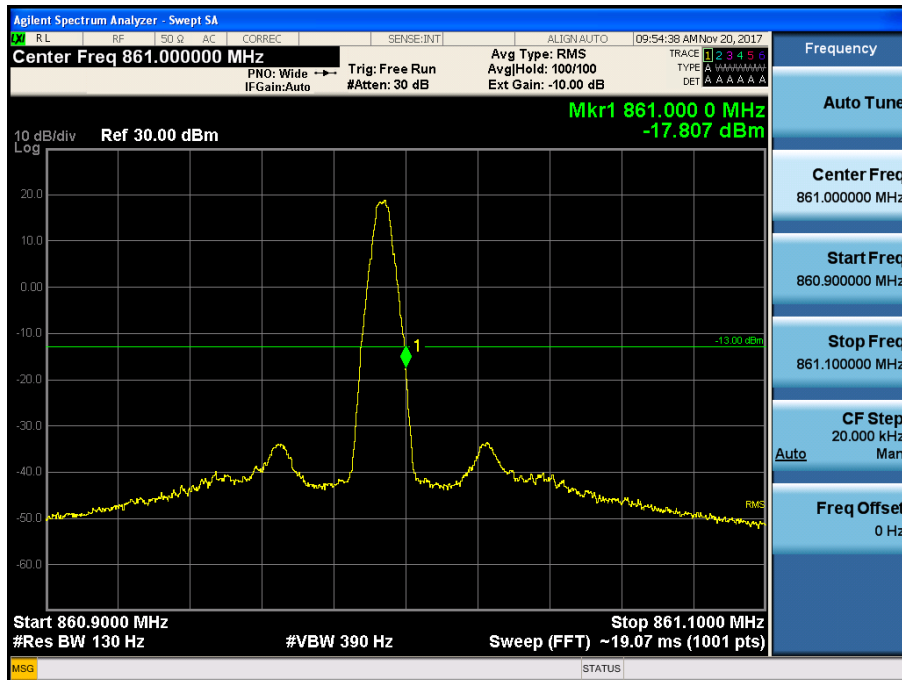

[Downlink - High]