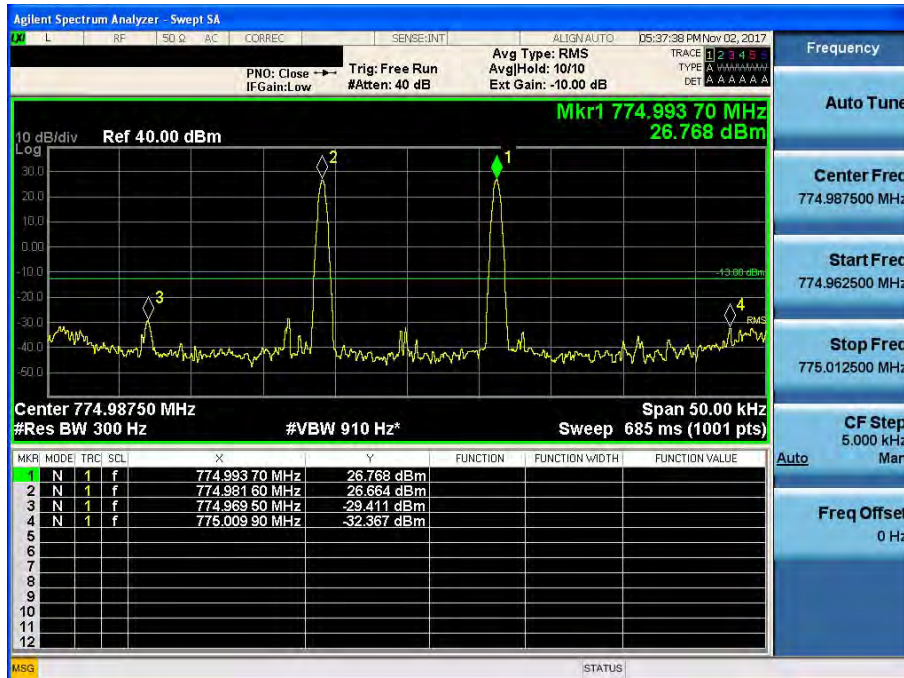

Intermodulation Spurious Emissions

700 APCO 25(6.25 kHz)_DL

[Downlink - Low]

[Downlink - High]

700 APCO 25(12.5 kHz)_DL

[Downlink - Low]

[Downlink - High]

700 APCO 25(25 kHz)_DL