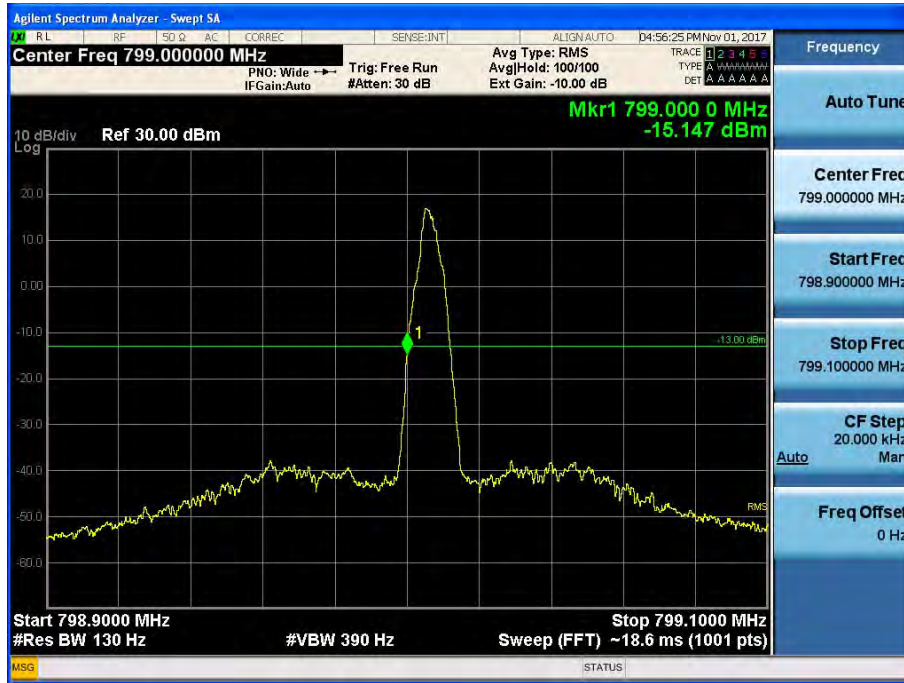

700 APCO 25(12.5 kHz)_UL

[Uplink - Low]