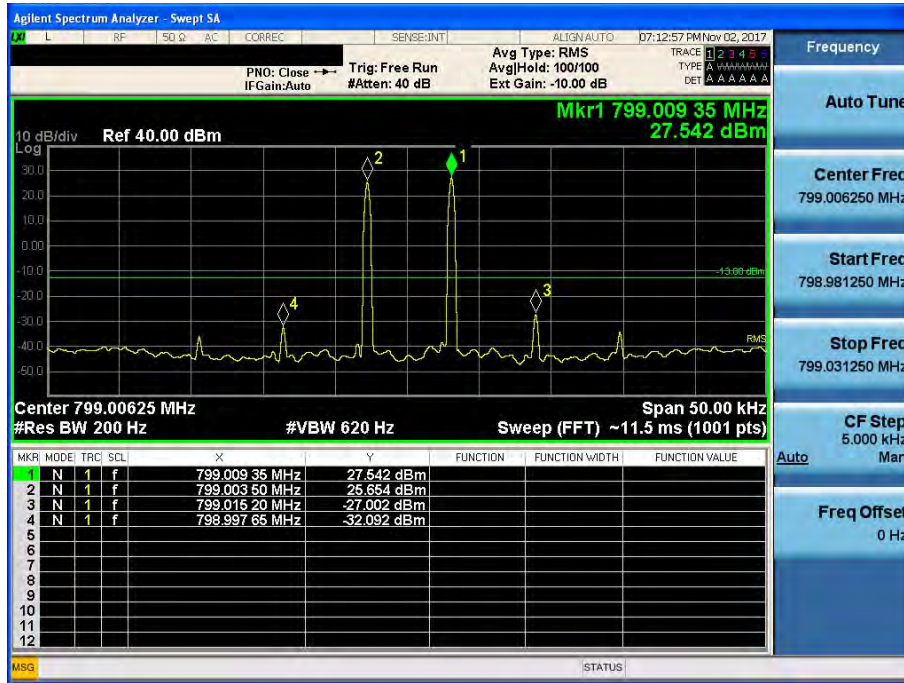

800 APCO 25(25 kHz)_DL

[Downlink - Low]

[Downlink - High]

700 APCO 25(6.25 kHz)_UL

[Uplink - Low]

[Uplink - High]

700 APCO 25(12.5 kHz)_UL

[Uplink - Low]