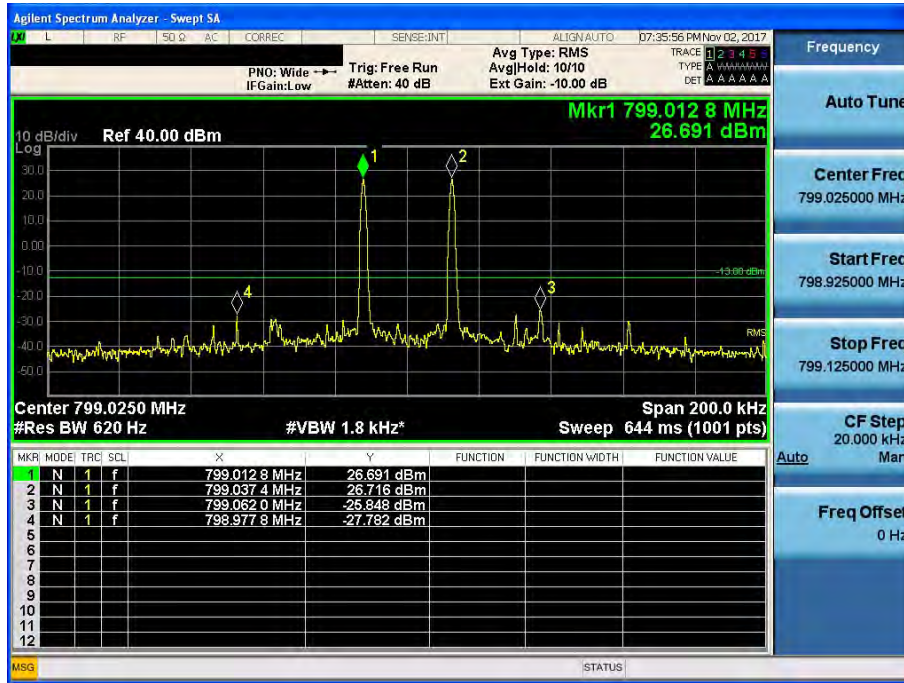

700 APCO 25(25 kHz)_UL

[Uplink - Low]