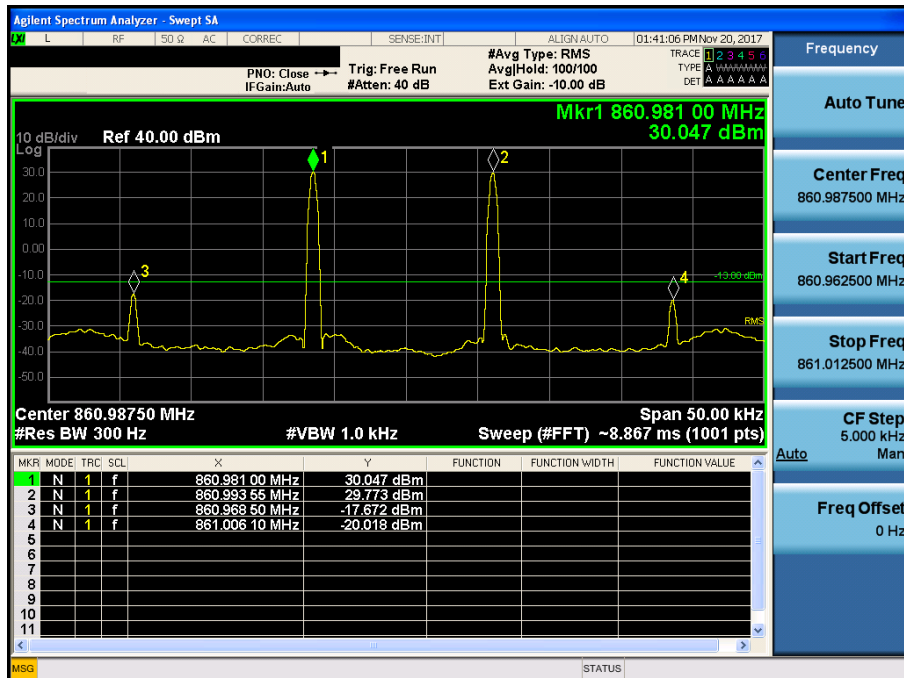

[Downlink - Low]

[Downlink - High]

800 APCO 25(6.25 kHz)_DL

[Downlink - Low]

[Downlink - High]

800 APCO 25(12.5 kHz)_DL

[Downlink - Low]

[Downlink - High]