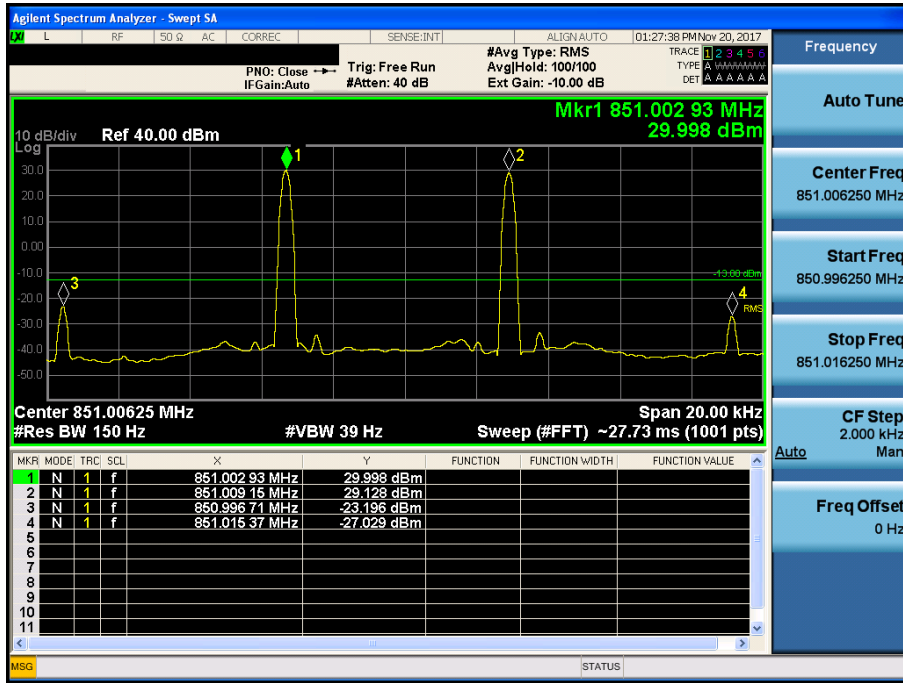

[Downlink - Low]

[Downlink - High]

800 APCO 25(6.25 kHz)_DL

[Downlink - Low]

[Downlink - High]

800 APCO 25(12.5 kHz)_DL

[Downlink - Low]

[Downlink - High]