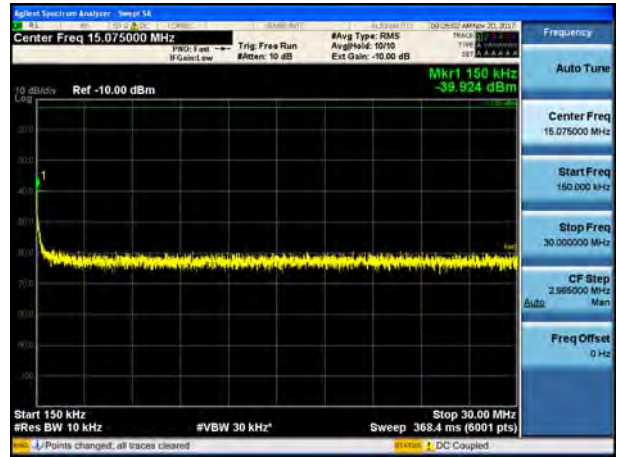

[Downlink_High]

9 kHz ~ 150 kHz

150 kHz ~ 30 MHz

30 MHz ~ 1 GHz

1 GHz ~ 3 GHz

3 GHz ~ 12.75 GHz

800 APCO 25(12.5 kHz)_DL

[Downlink_Low]