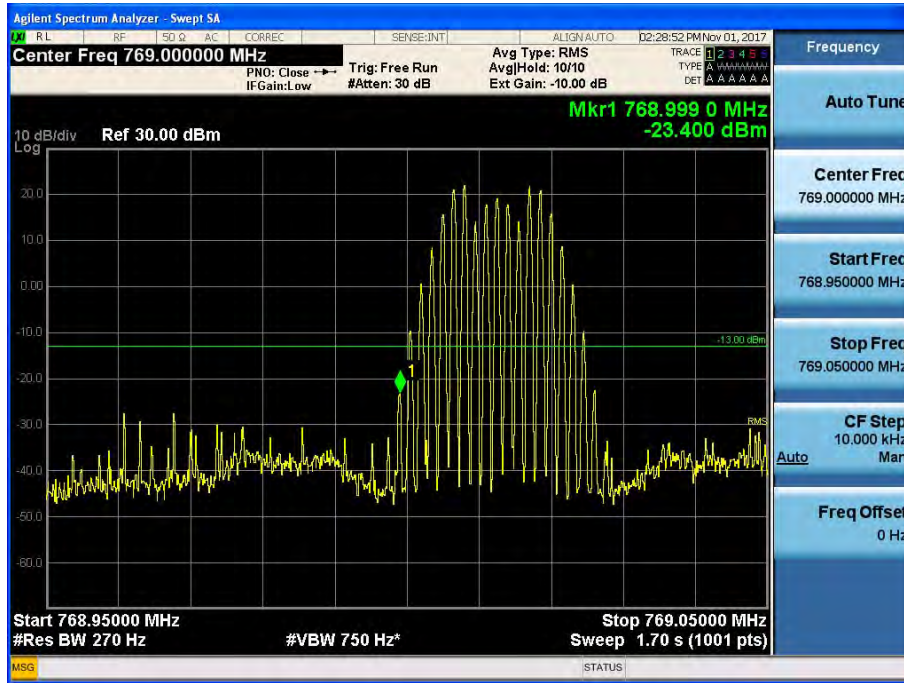

[Downlink - High]

700 APCO 25(12.5 kHz)_DL

[Downlink - Low]

[Downlink - High]

700 APCO 25(25 kHz)_DL

[Downlink - Low]

[Downlink - High]

800 APCO 25(12.5 kHz)_DL