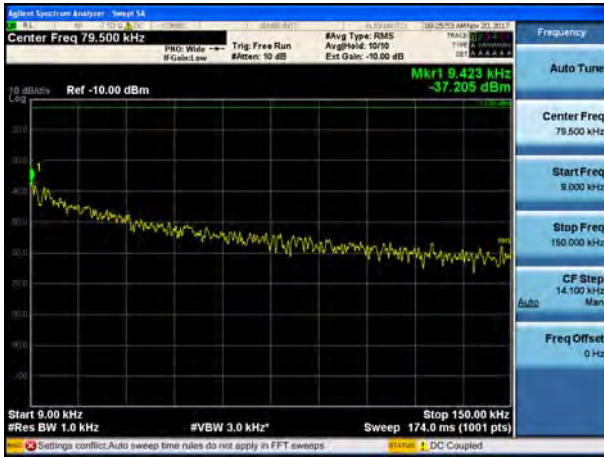

[Downlink_High]

9 kHz ~ 150 kHz

150 kHz ~ 30 MHz

30 MHz ~ 1 GHz

1 GHz ~ 3 GHz

3 GHz ~ 12.75 GHz

800 APCO 25(12.5 kHz)_DL

[Downlink_Low]