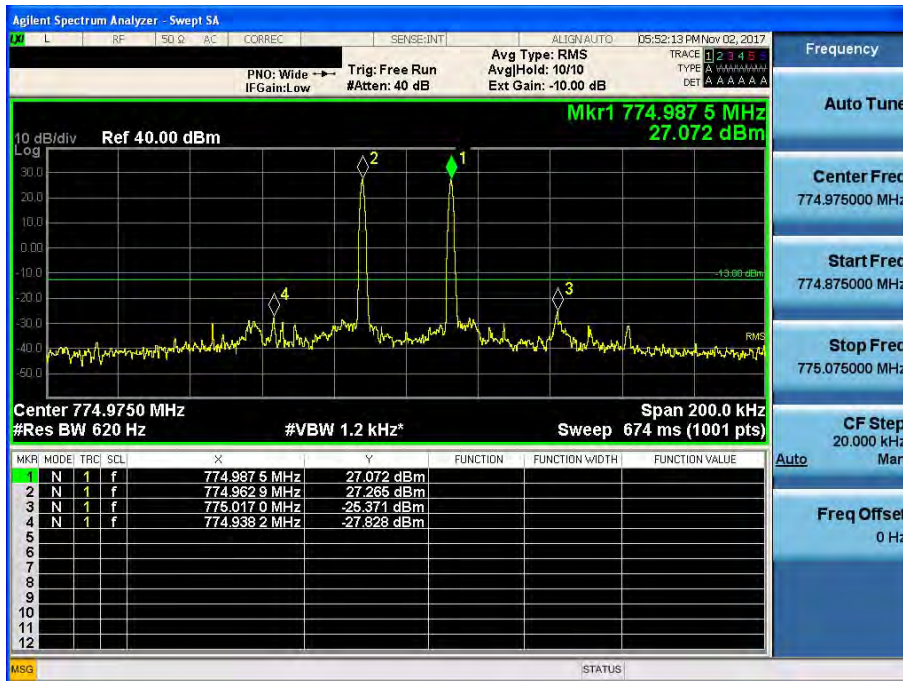

[Downlink - High]