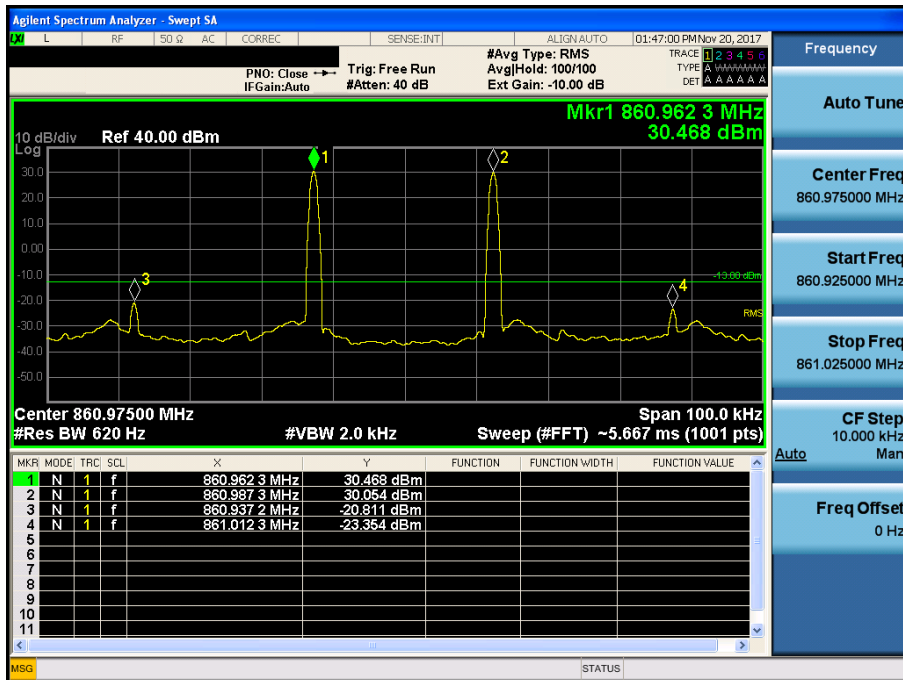

[Downlink - High]