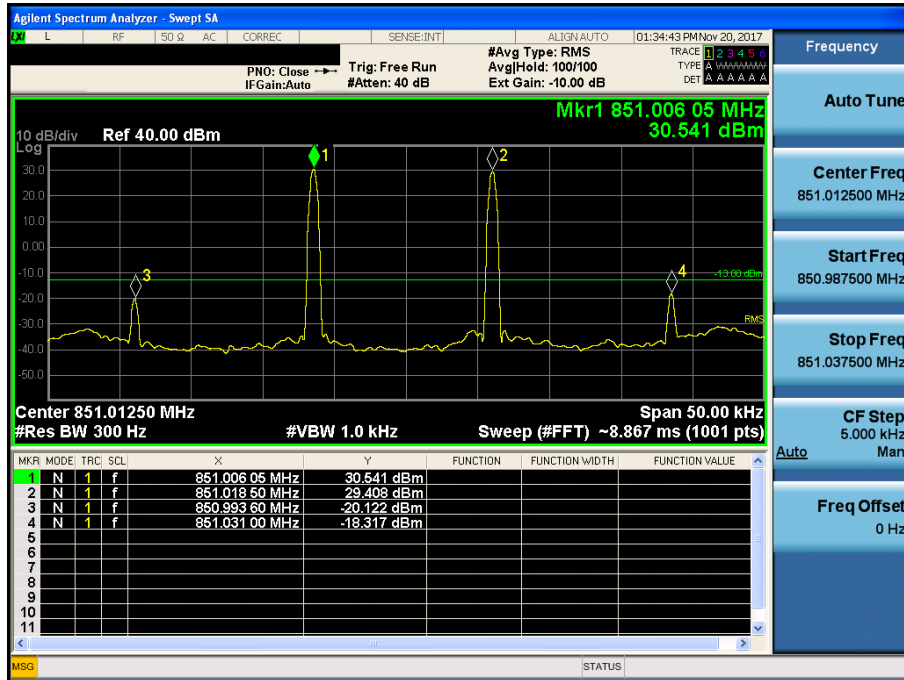

[Downlink - Low]

[Downlink - High]

800 APCO 25(6.25 kHz)_DL

[Downlink - Low]

[Downlink - High]

800 APCO 25(12.5 kHz)_DL

[Downlink - Low]

[Downlink - High]