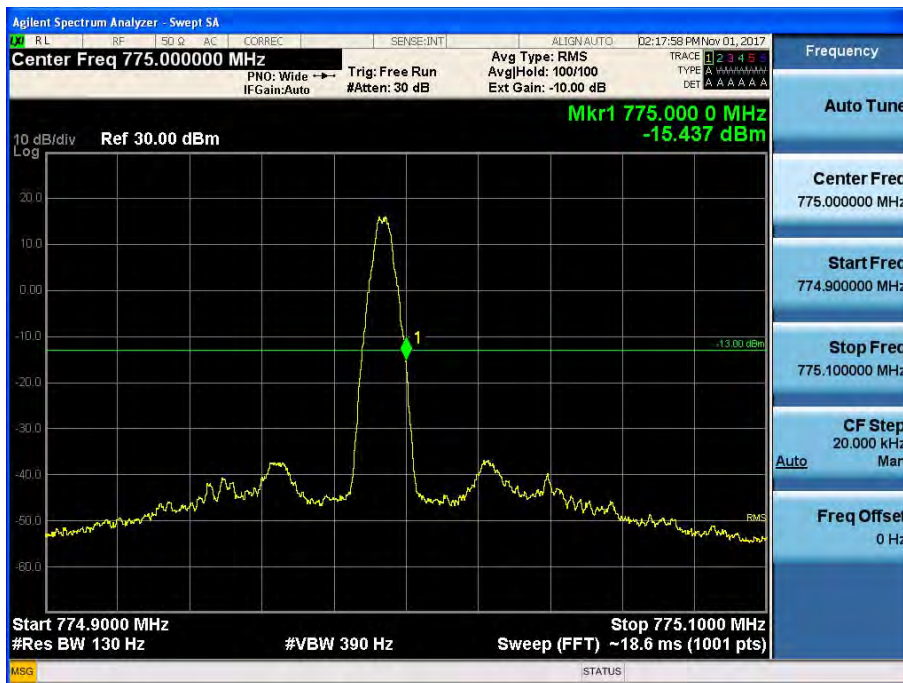

[Downlink - High]

700 APCO 25(12.5 kHz)_DL

[Downlink - Low]

[Downlink - High]

700 APCO 25(25 kHz)_DL

[Downlink - Low]

[Downlink - High]

800 APCO 25(12.5 kHz)_DL