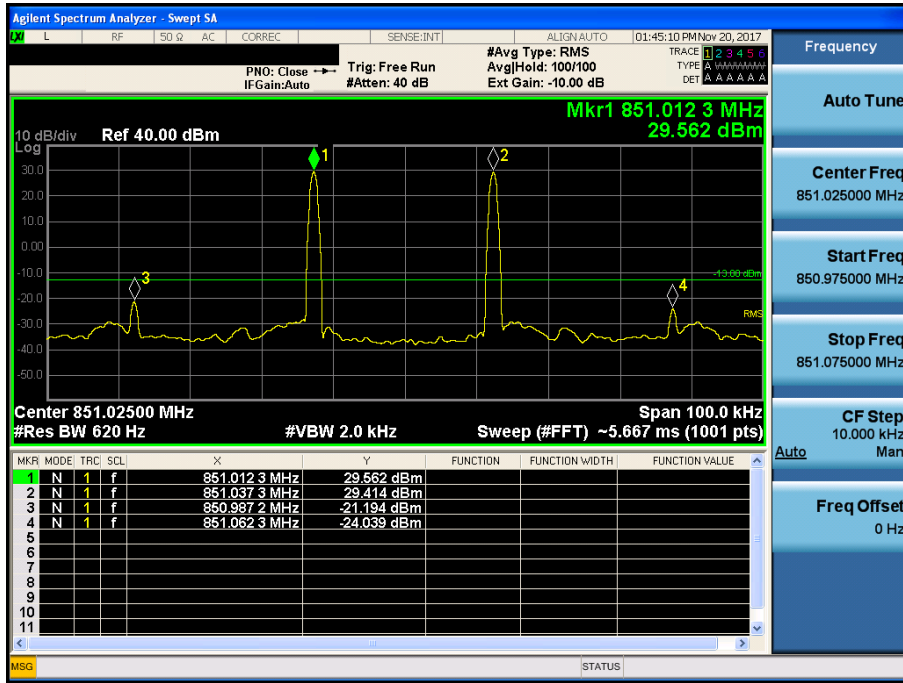

800 APCO 25(25 kHz)_DL

[Downlink - Low]