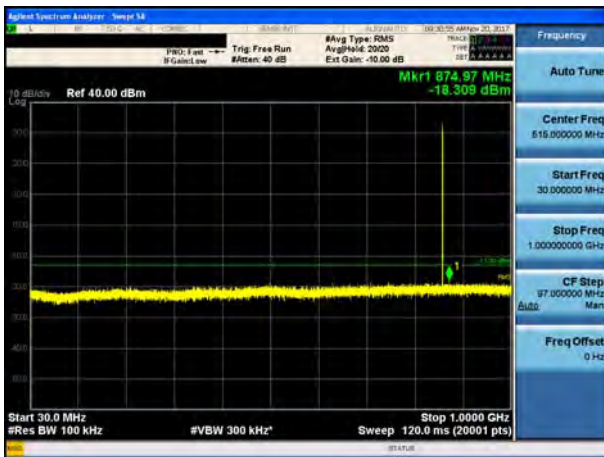

[Downlink_High]

9 kHz ~ 150 kHz

150 kHz ~ 30 MHz

30 MHz ~ 1 GHz

1 GHz ~ 3 GHz

3 GHz ~ 12.75 GHz

800 APCO 25(12.5 kHz)_DL

[Downlink_Low]