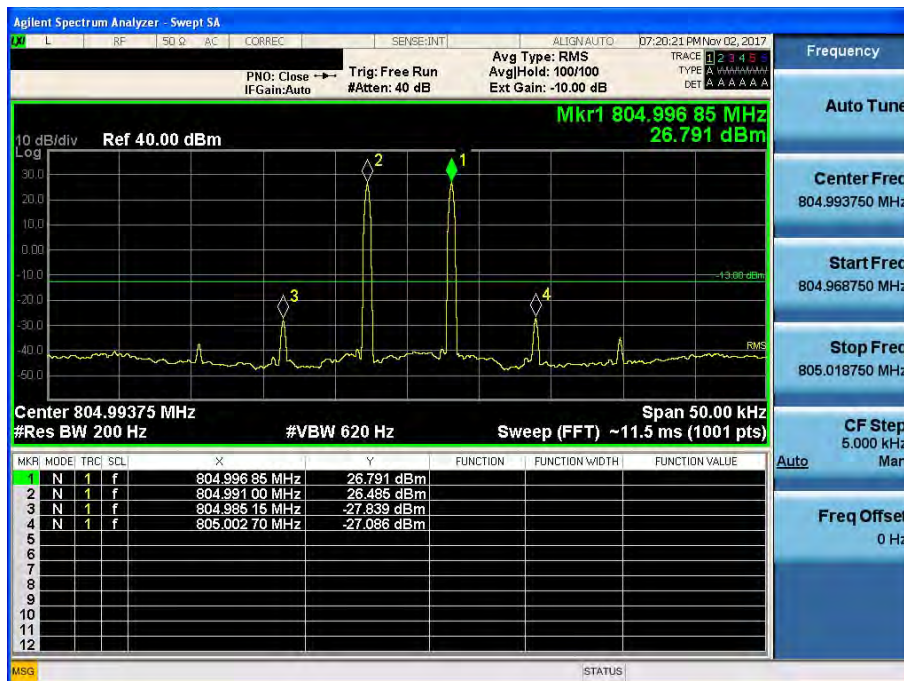

800 APCO 25(25 kHz)_DL

[Downlink - Low]

[Downlink - High]

700 APCO 25(6.25 kHz)_UL

[Uplink - Low]

[Uplink - High]

700 APCO 25(12.5 kHz)_UL

[Uplink - Low]