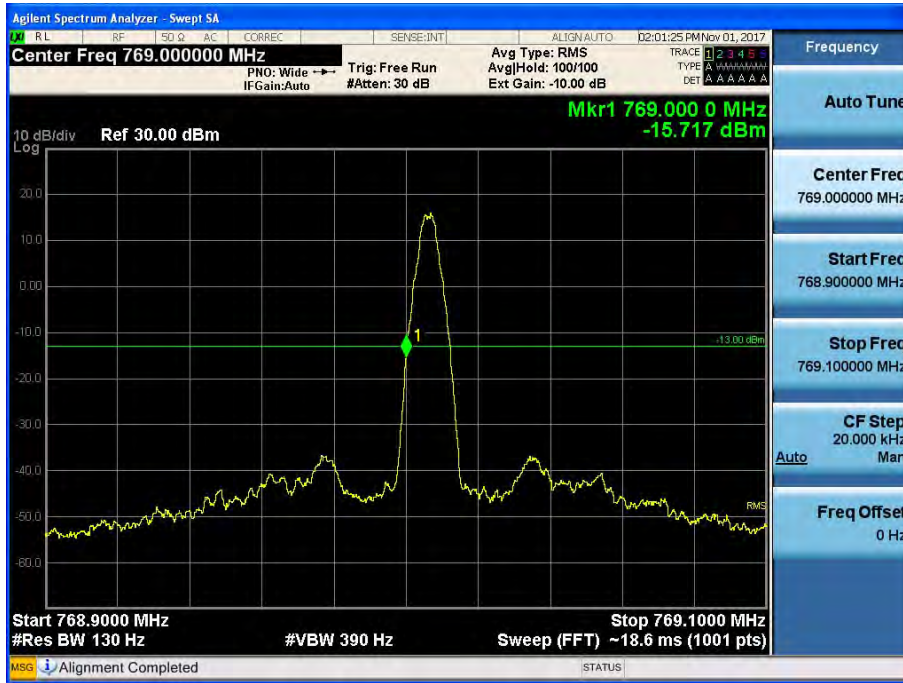

700 APCO 25(12.5 kHz)_DL

[Downlink - Low]