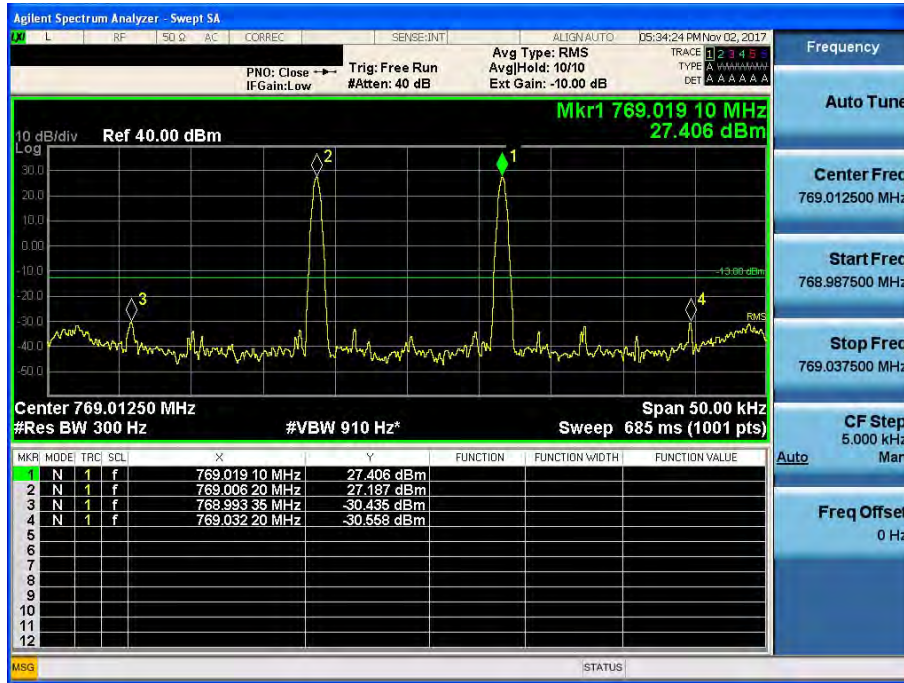

Intermodulation Spurious Emissions

700 APCO 25(6.25 kHz)_DL

[Downlink - Low]

[Downlink - High]

700 APCO 25(12.5 kHz)_DL

[Downlink - Low]

[Downlink - High]

700 APCO 25(25 kHz)_DL