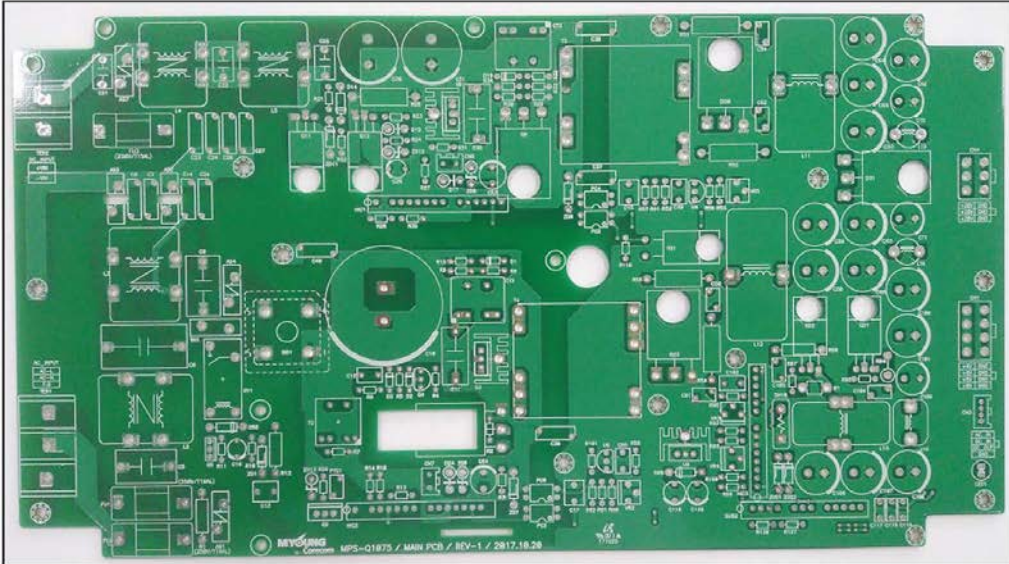

HPA_DL_800

HPA_UL

PSU&IO

PSU

< 북미향 PS-ELITE PSU (MPS-Q1075)_MAIN PCB 윗면사진 >

< 북미향 PS-ELITE PSU (MPS-Q1075)_MAIN PCB 밑면사진 >

< 북미향 PS-ELITE PSU (MPS-Q1075)_MAIN PCB A`SSY 윗면사진 >

< 북미향 PS-ELITE PSU (MPS-Q1075)_MAIN PCB A`SSY 밑면사진 >

RFU_PCB_Top

RFU_Top